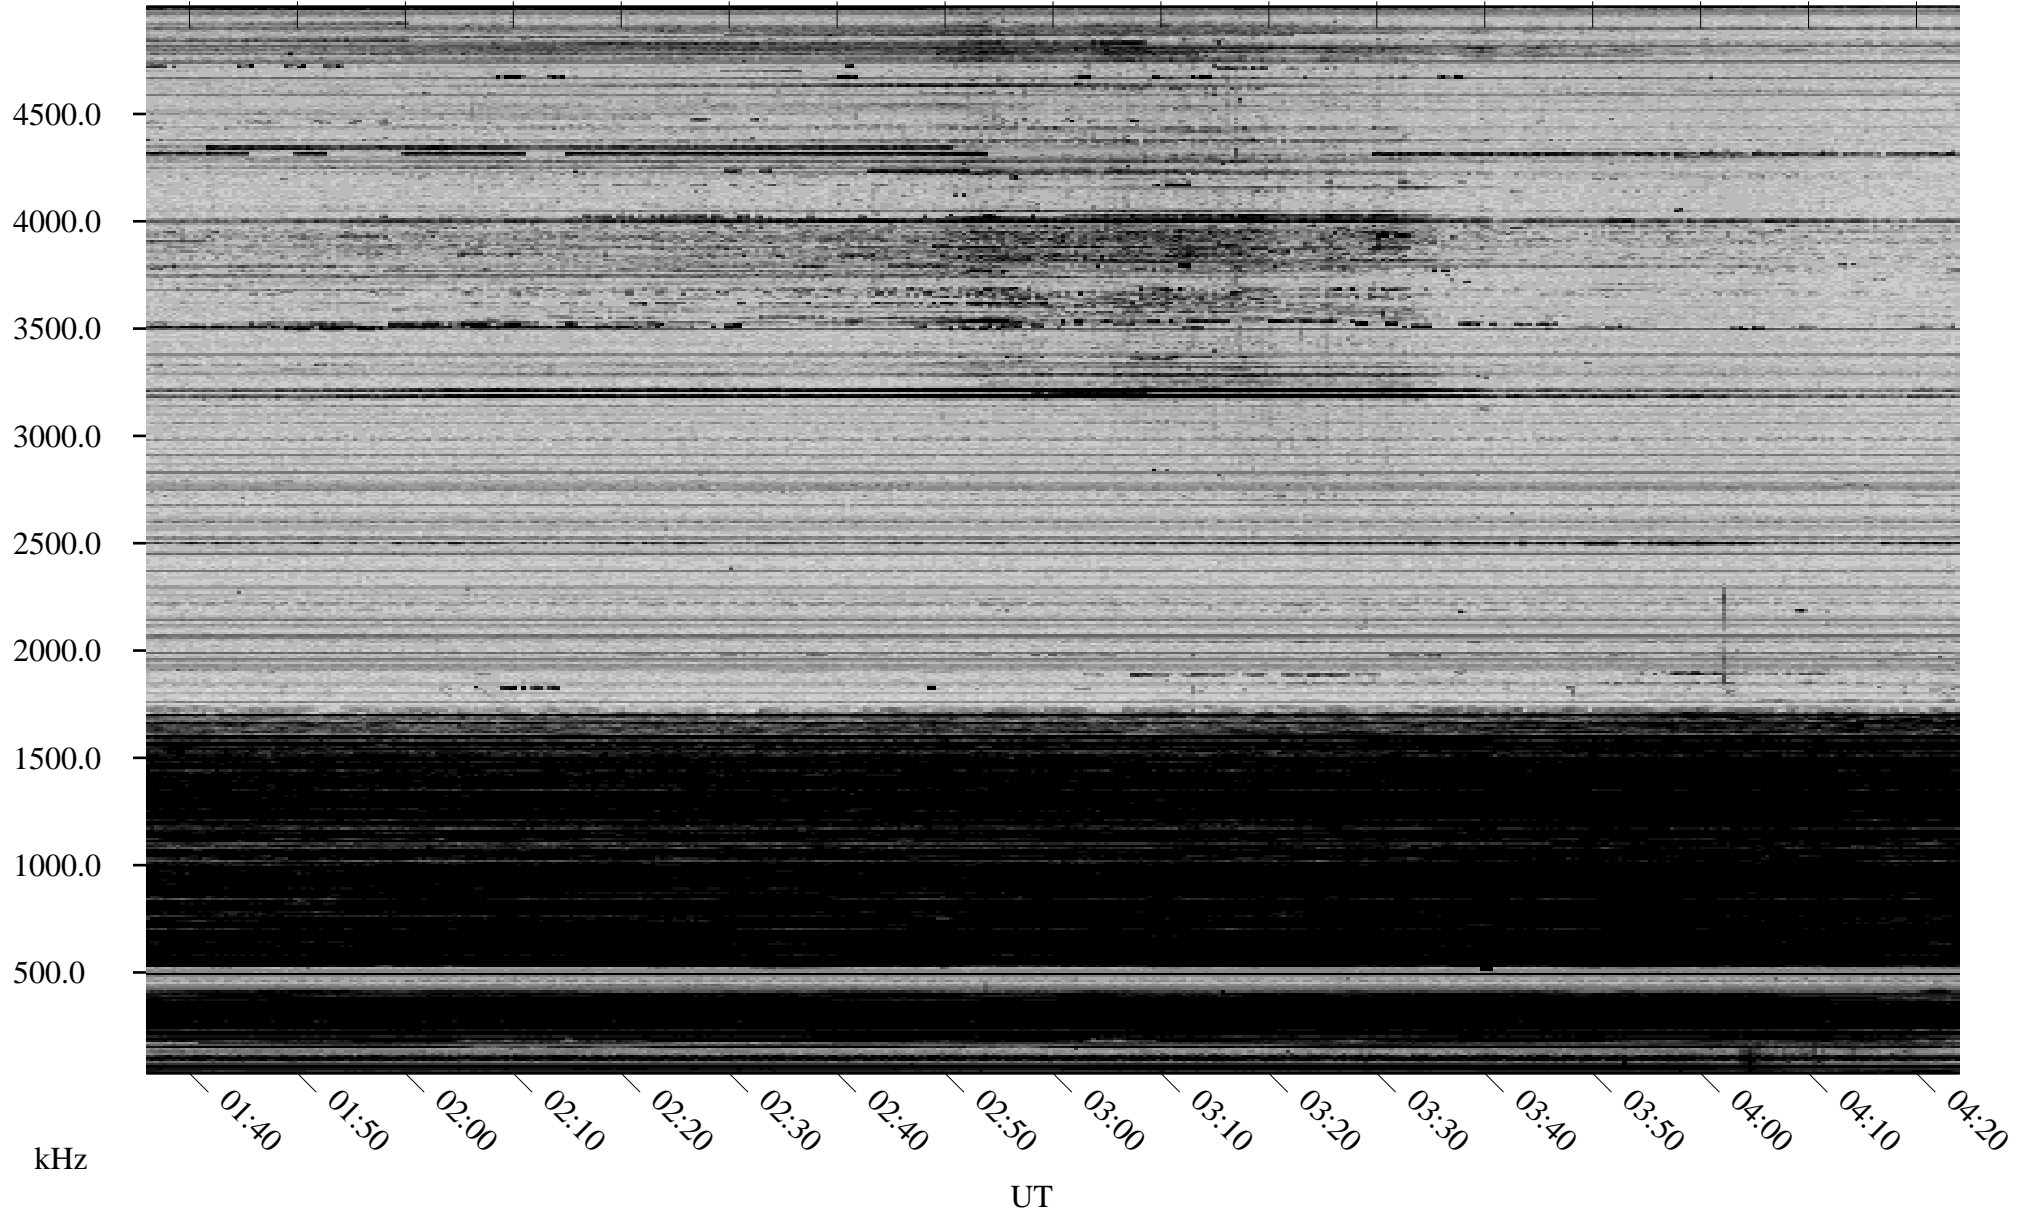

# 01/15/2007 Churchill, Manitoba

Linear Scale    Black = 161    White = 15

CH07015L.R00m max\_12

Page 1

# 01/15/2007 Churchill, Manitoba

Linear Scale    Black = 161    White = 15

CH07015L.R00m max\_12

Page 2

# 01/16/2007 Churchill, Manitoba

Linear Scale    Black = 161    White = 15

CH07015L.R00m max\_12

Page 3

# 01/16/2007 Churchill, Manitoba

Linear Scale    Black = 161    White = 15

CH07015L.R00m max\_12