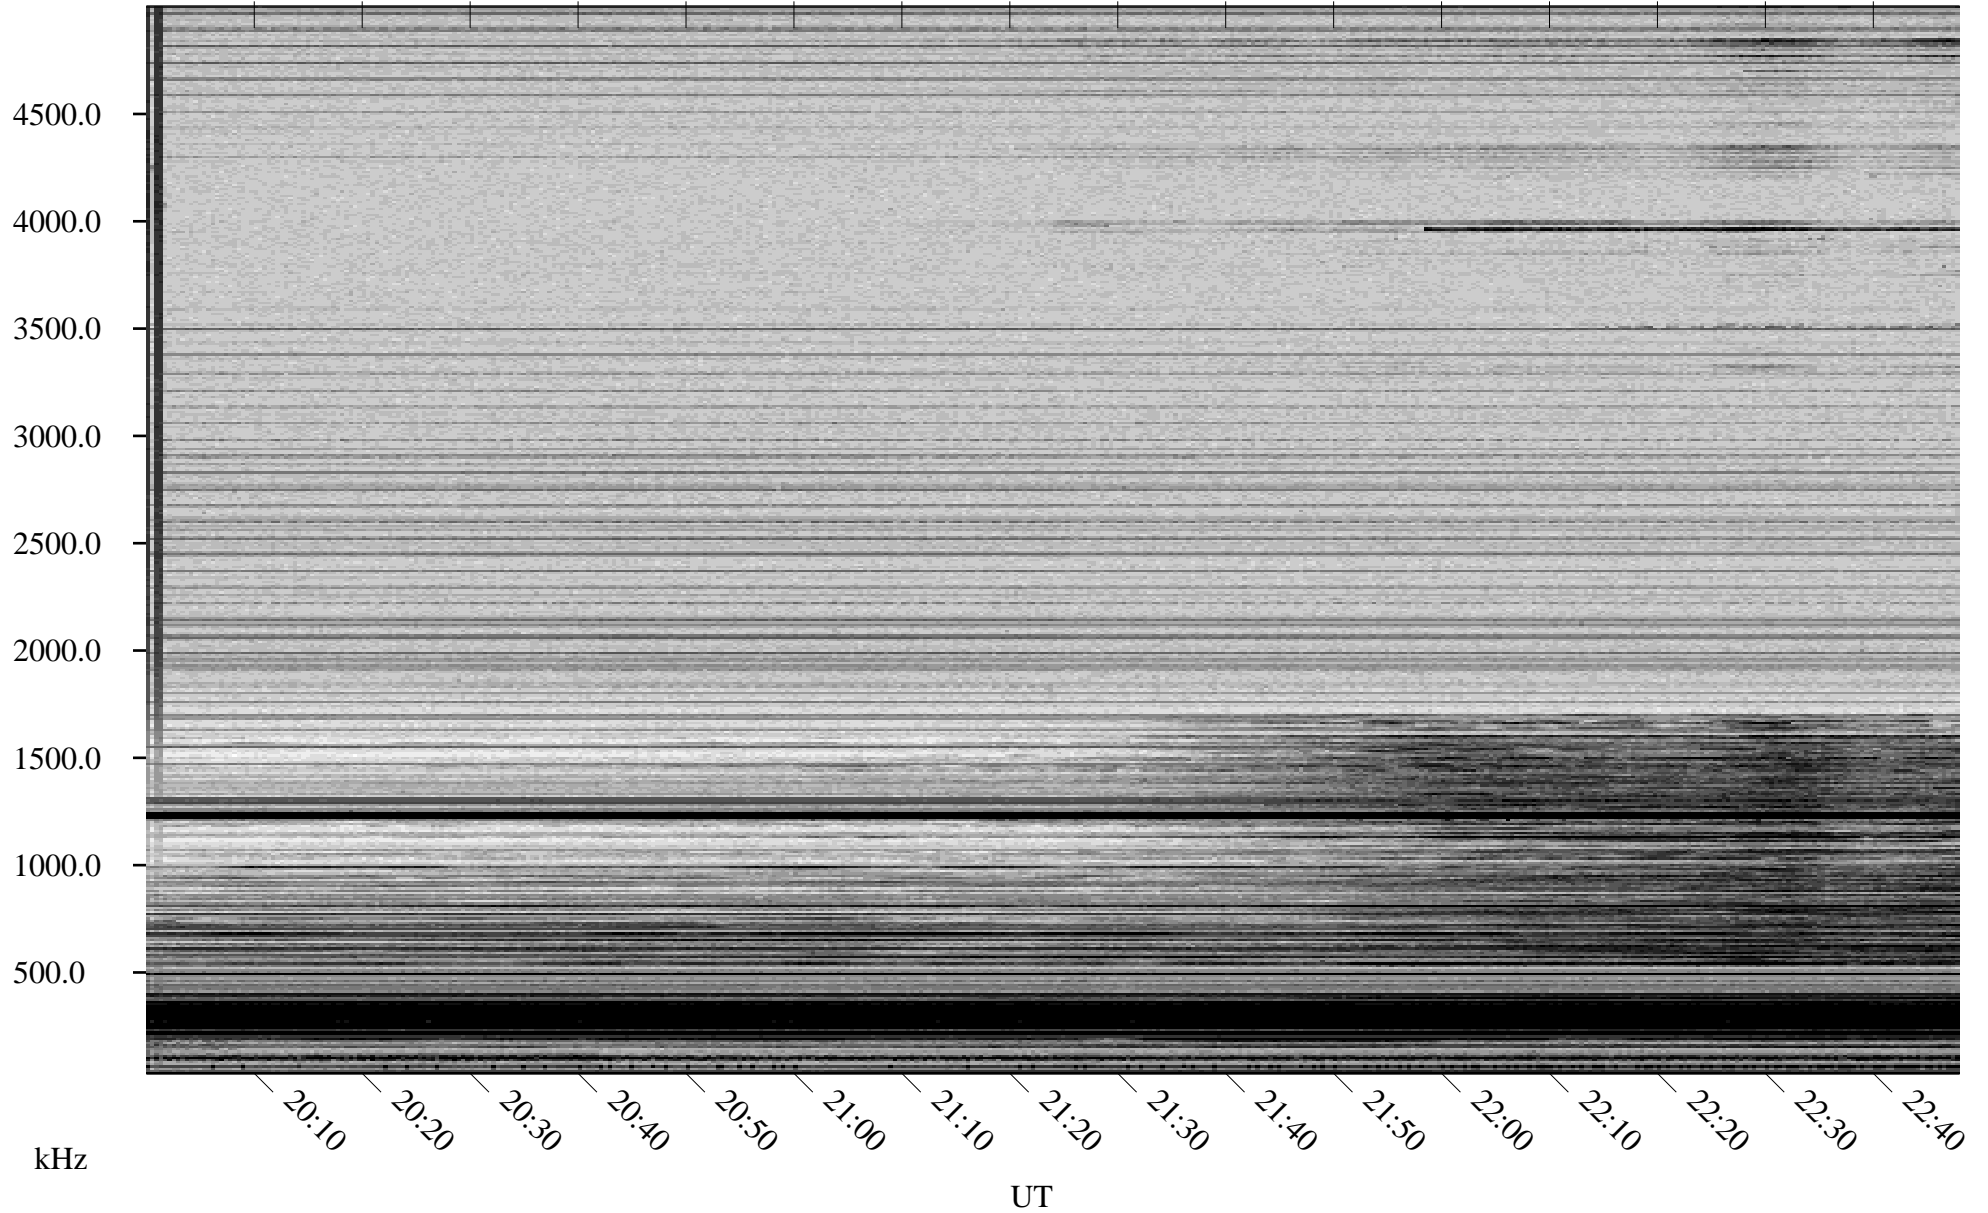

# 01/15/2007 Churchill, Manitoba

Linear Scale    Black = 161    White = 15

CH07015L.R00m max\_12

Page 1

# 01/15/2007 Churchill, Manitoba

Linear Scale    Black = 161    White = 15

CH07015L.R00m max\_12

Page 2

# 01/16/2007 Churchill, Manitoba

Linear Scale    Black = 161    White = 15

CH07015L.R00m max\_12

Page 3

# 01/16/2007 Churchill, Manitoba

Linear Scale    Black = 161    White = 15

CH07015L.R00m max\_12

Page 4