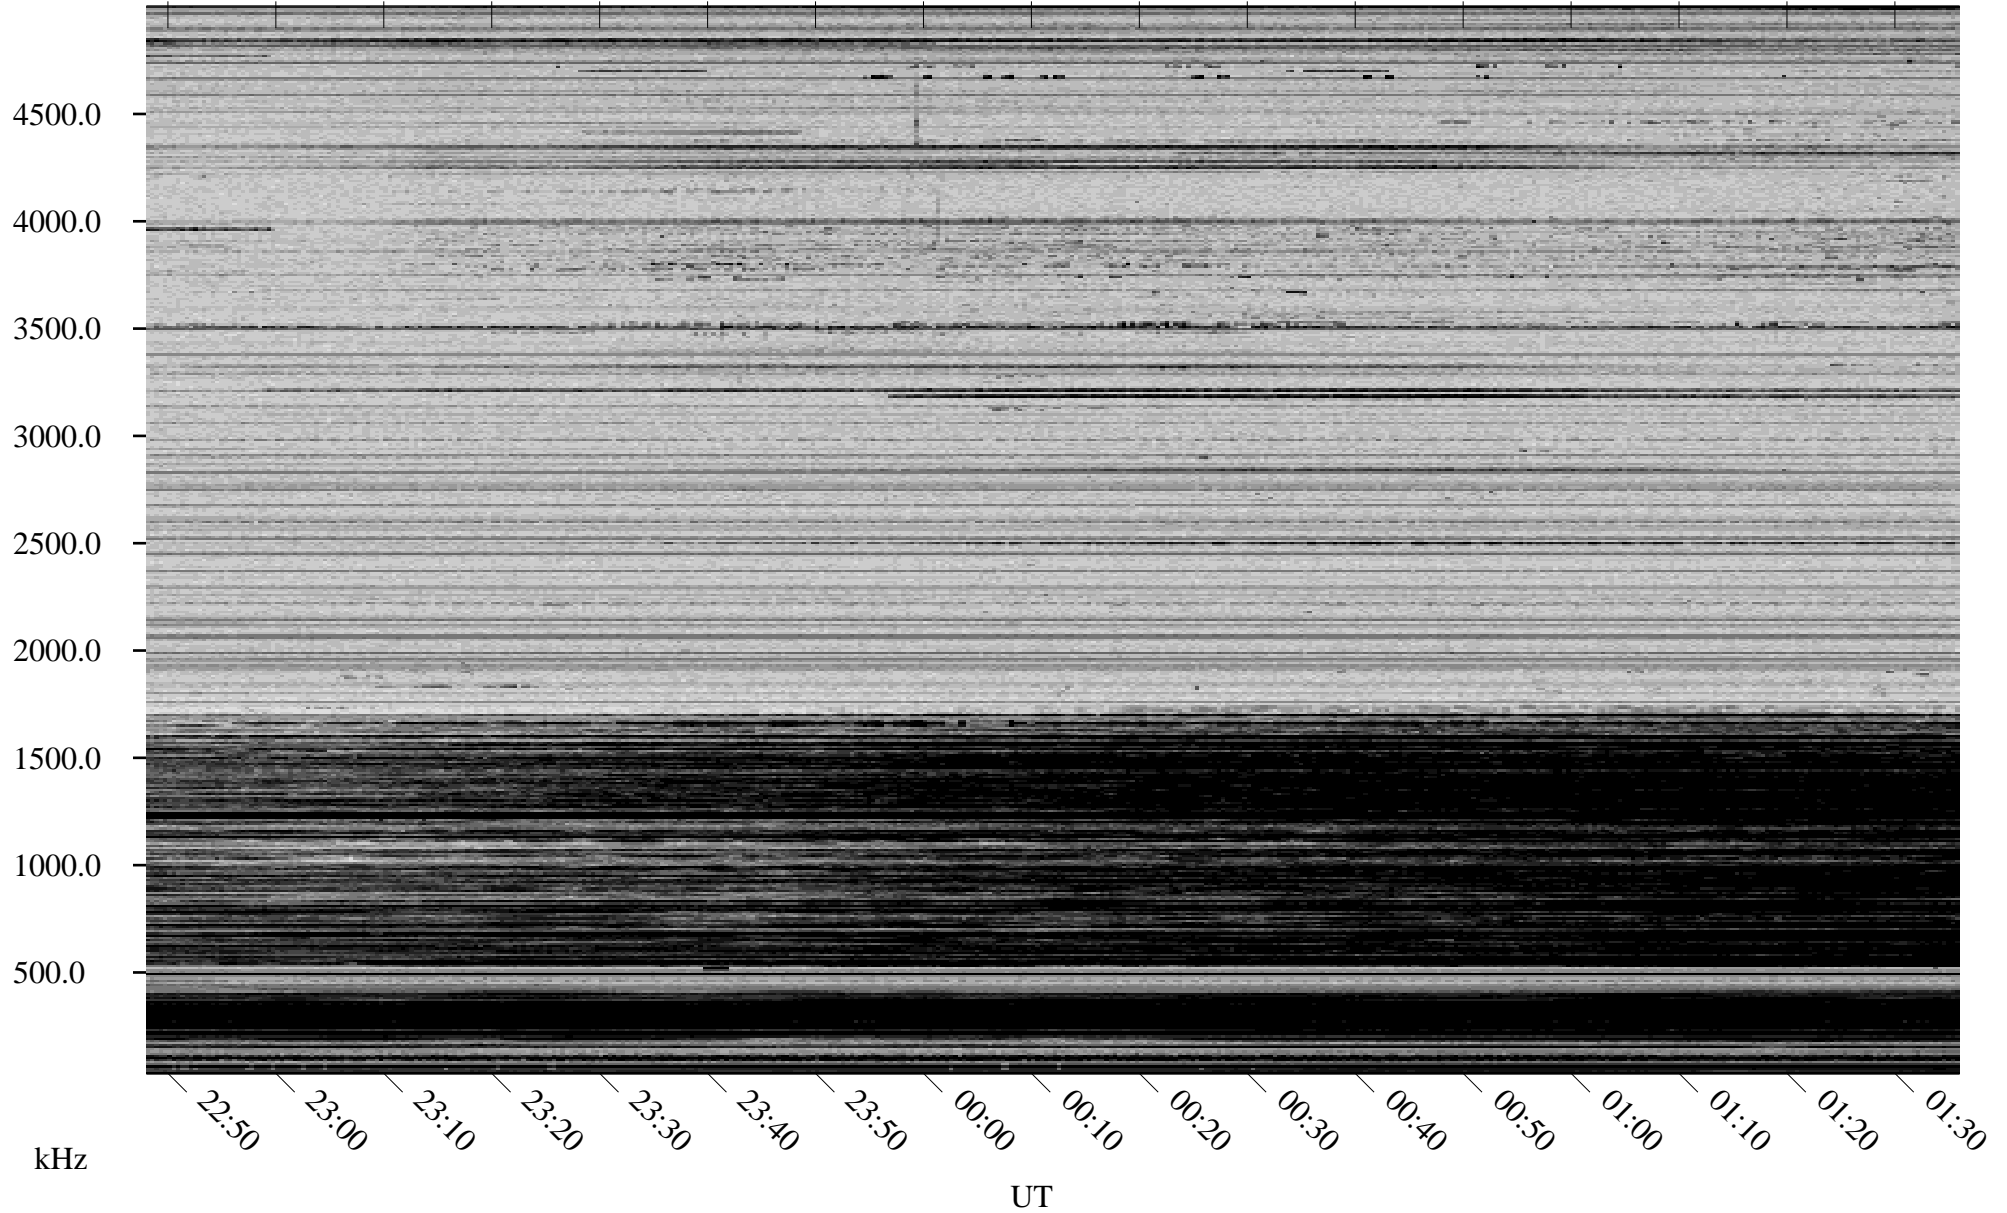

# 01/15/2007 Churchill, Manitoba

Linear Scale    Black = 161    White = 15

CH07015L.R00m max\_12

Page 1

# 01/15/2007 Churchill, Manitoba

Linear Scale    Black = 161    White = 15

CH07015L.R00m max\_12

Page 2

# 01/16/2007 Churchill, Manitoba

Linear Scale    Black = 161    White = 15

CH07015L.R00m max\_12

Page 3

# 01/16/2007 Churchill, Manitoba

Linear Scale    Black = 161    White = 15

CH07015L.R00m max\_12

Page 4