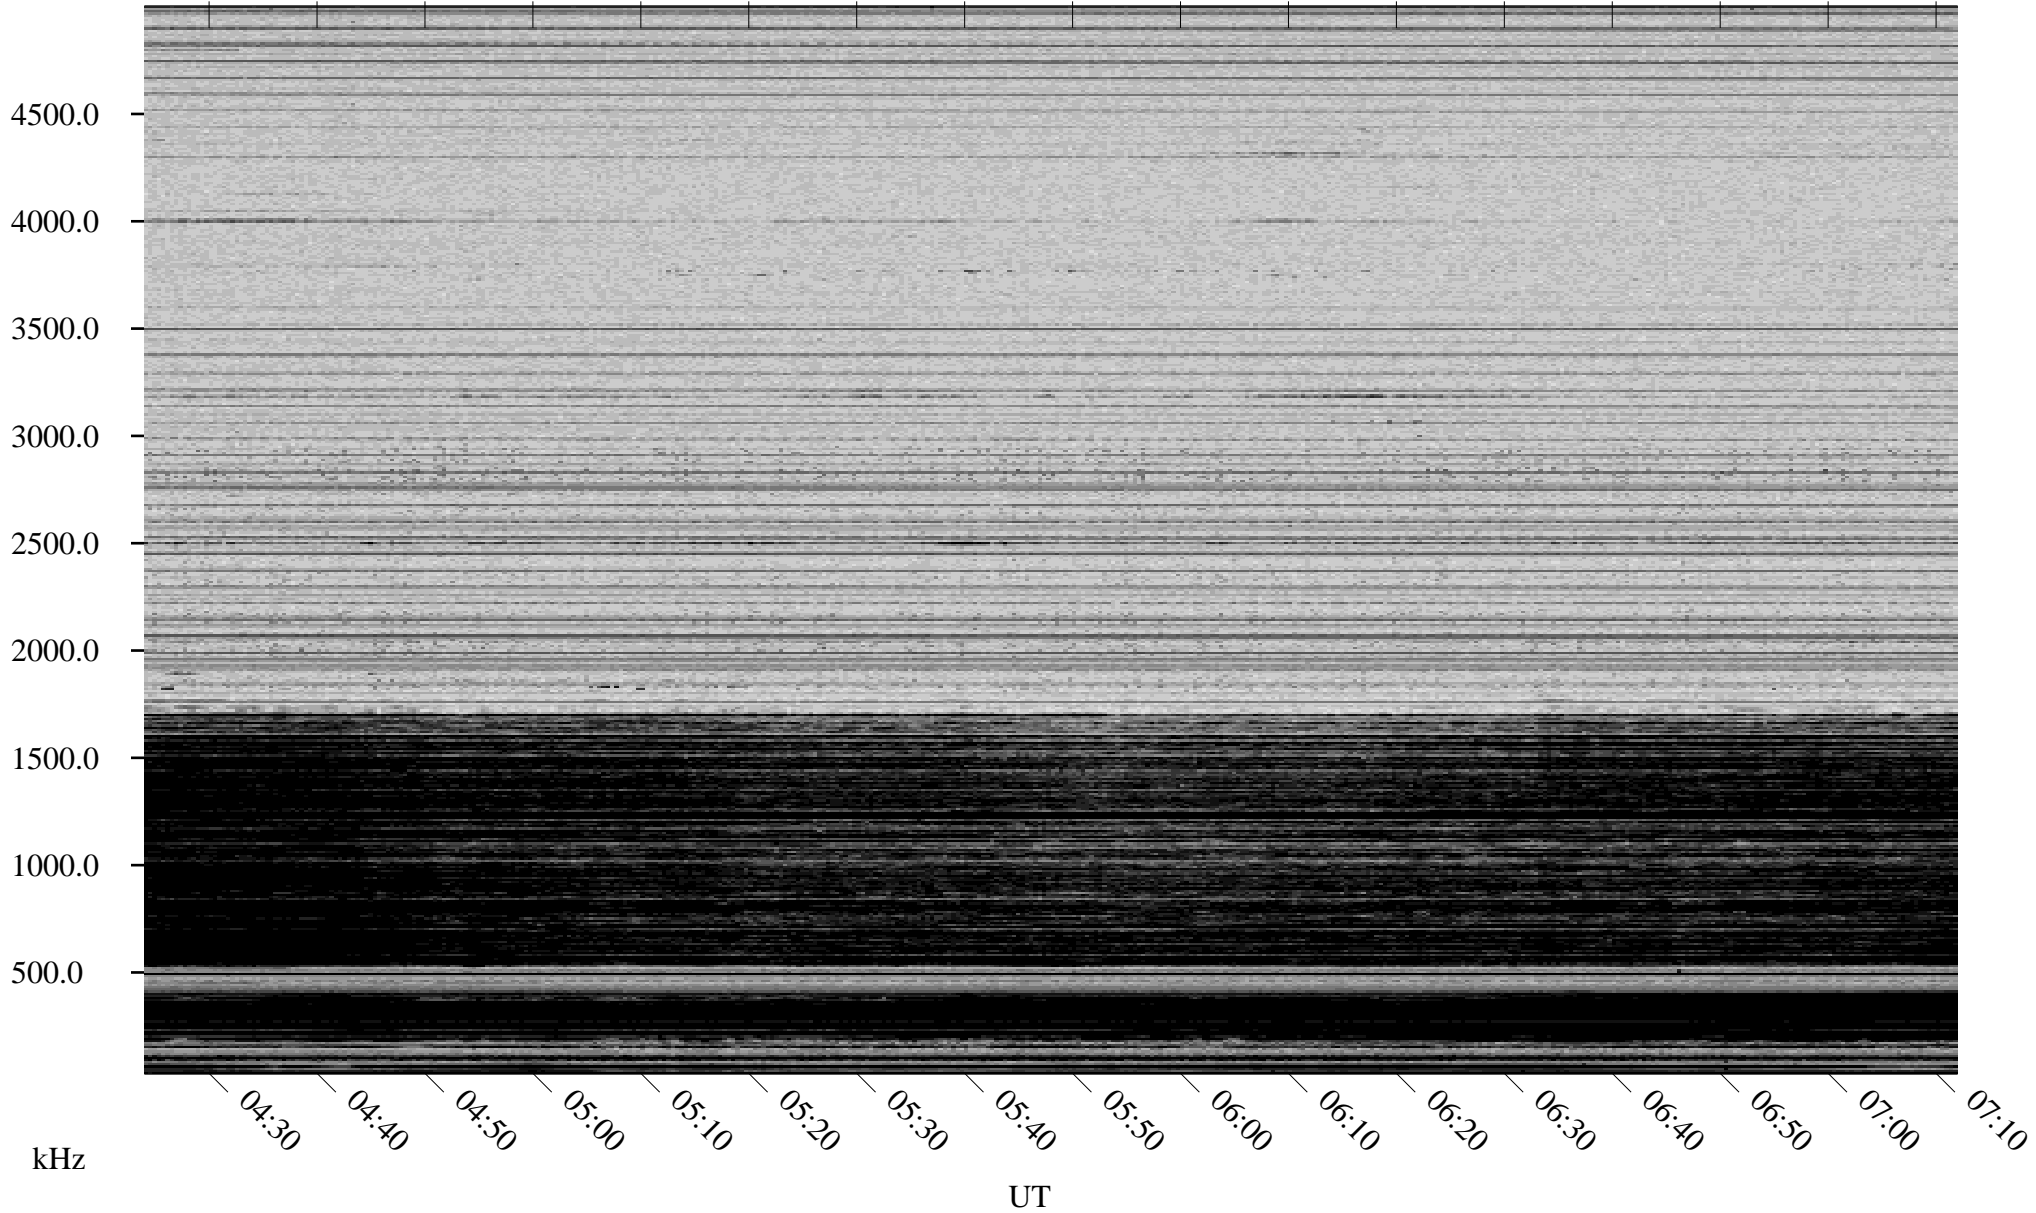

01/16/2007 Churchill, Manitoba

Linear Scale Black = 161 White = 15

CH07016L.R00m max_12

Page 1

01/16/2007 Churchill, Manitoba

Linear Scale Black = 161 White = 15

CH07016L.R00m max_12

Page 2

01/17/2007 Churchill, Manitoba

Linear Scale Black = 161 White = 15

CH07016L.R00m max_12

Page 3

01/17/2007 Churchill, Manitoba

Linear Scale Black = 161 White = 15

CH07016L.R00m max_12

Page 4

01/17/2007 Churchill, Manitoba

Linear Scale Black = 161 White = 15

CH07016L.R00m max_12

Page 5

01/17/2007 Churchill, Manitoba

Linear Scale Black = 161 White = 15

CH07016L.R00m max_12

Page 6

01/17/2007 Churchill, Manitoba

Linear Scale Black = 161 White = 15

CH07016L.R00m max_12

Page 7

01/17/2007 Churchill, Manitoba

Linear Scale Black = 161 White = 15

CH07016L.R00m max_12

Page 8