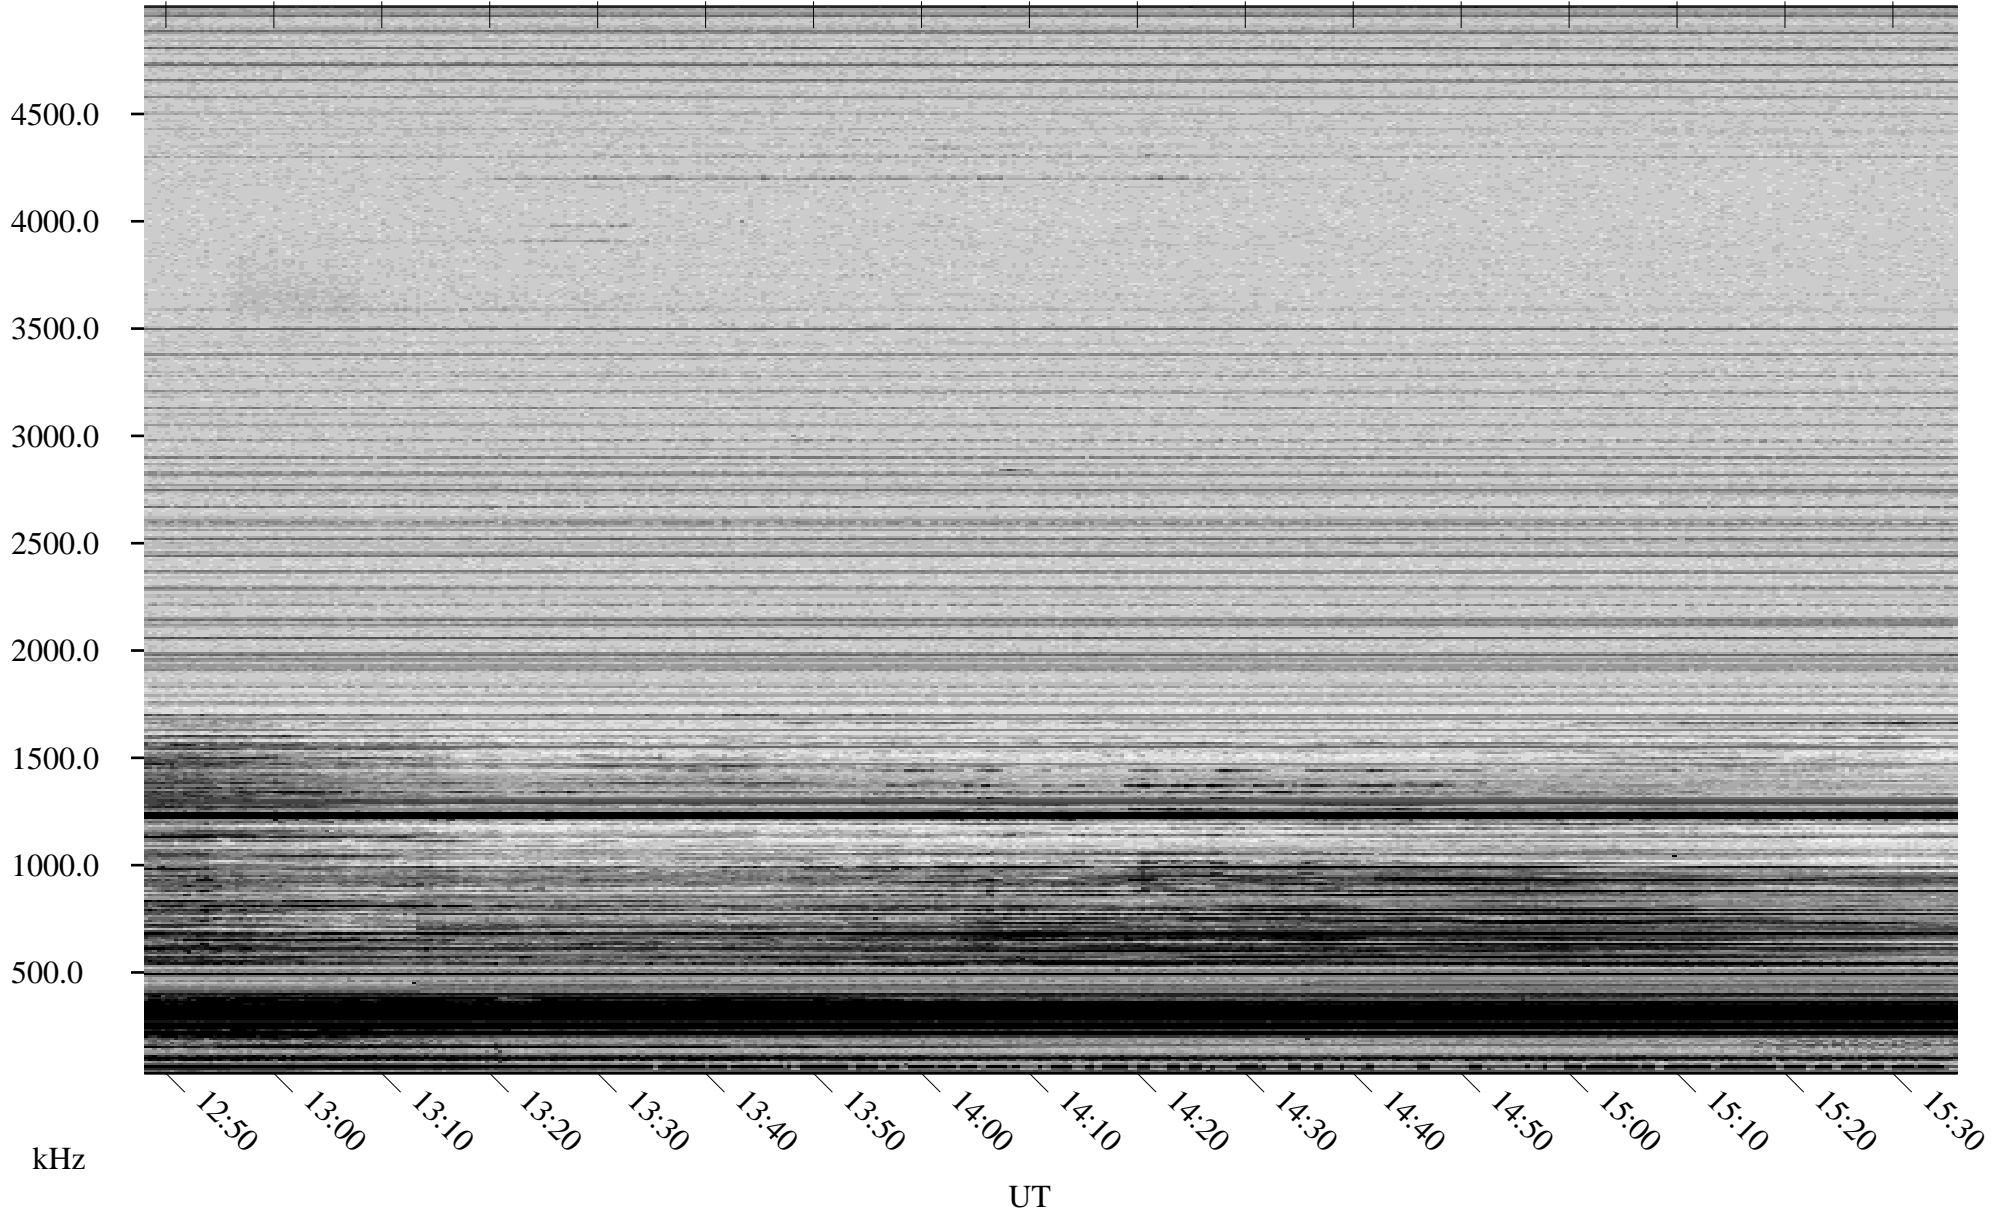

01/16/2007 Churchill, Manitoba

Linear Scale Black = 161 White = 15

CH07016L.R00m max_12

Page 1

01/16/2007 Churchill, Manitoba

Linear Scale Black = 161 White = 15

CH07016L.R00m max_12

Page 2

01/17/2007 Churchill, Manitoba

Linear Scale Black = 161 White = 15

CH07016L.R00m max_12

Page 3

01/17/2007 Churchill, Manitoba

Linear Scale Black = 161 White = 15

CH07016L.R00m max_12

Page 4

01/17/2007 Churchill, Manitoba

Linear Scale Black = 161 White = 15

CH07016L.R00m max_12

Page 5

01/17/2007 Churchill, Manitoba

Linear Scale Black = 161 White = 15

CH07016L.R00m max_12

Page 6

01/17/2007 Churchill, Manitoba

Linear Scale Black = 161 White = 15

CH07016L.R00m max_12

Page 7

01/17/2007 Churchill, Manitoba

Linear Scale Black = 161 White = 15

CH07016L.R00m max_12

Page 8