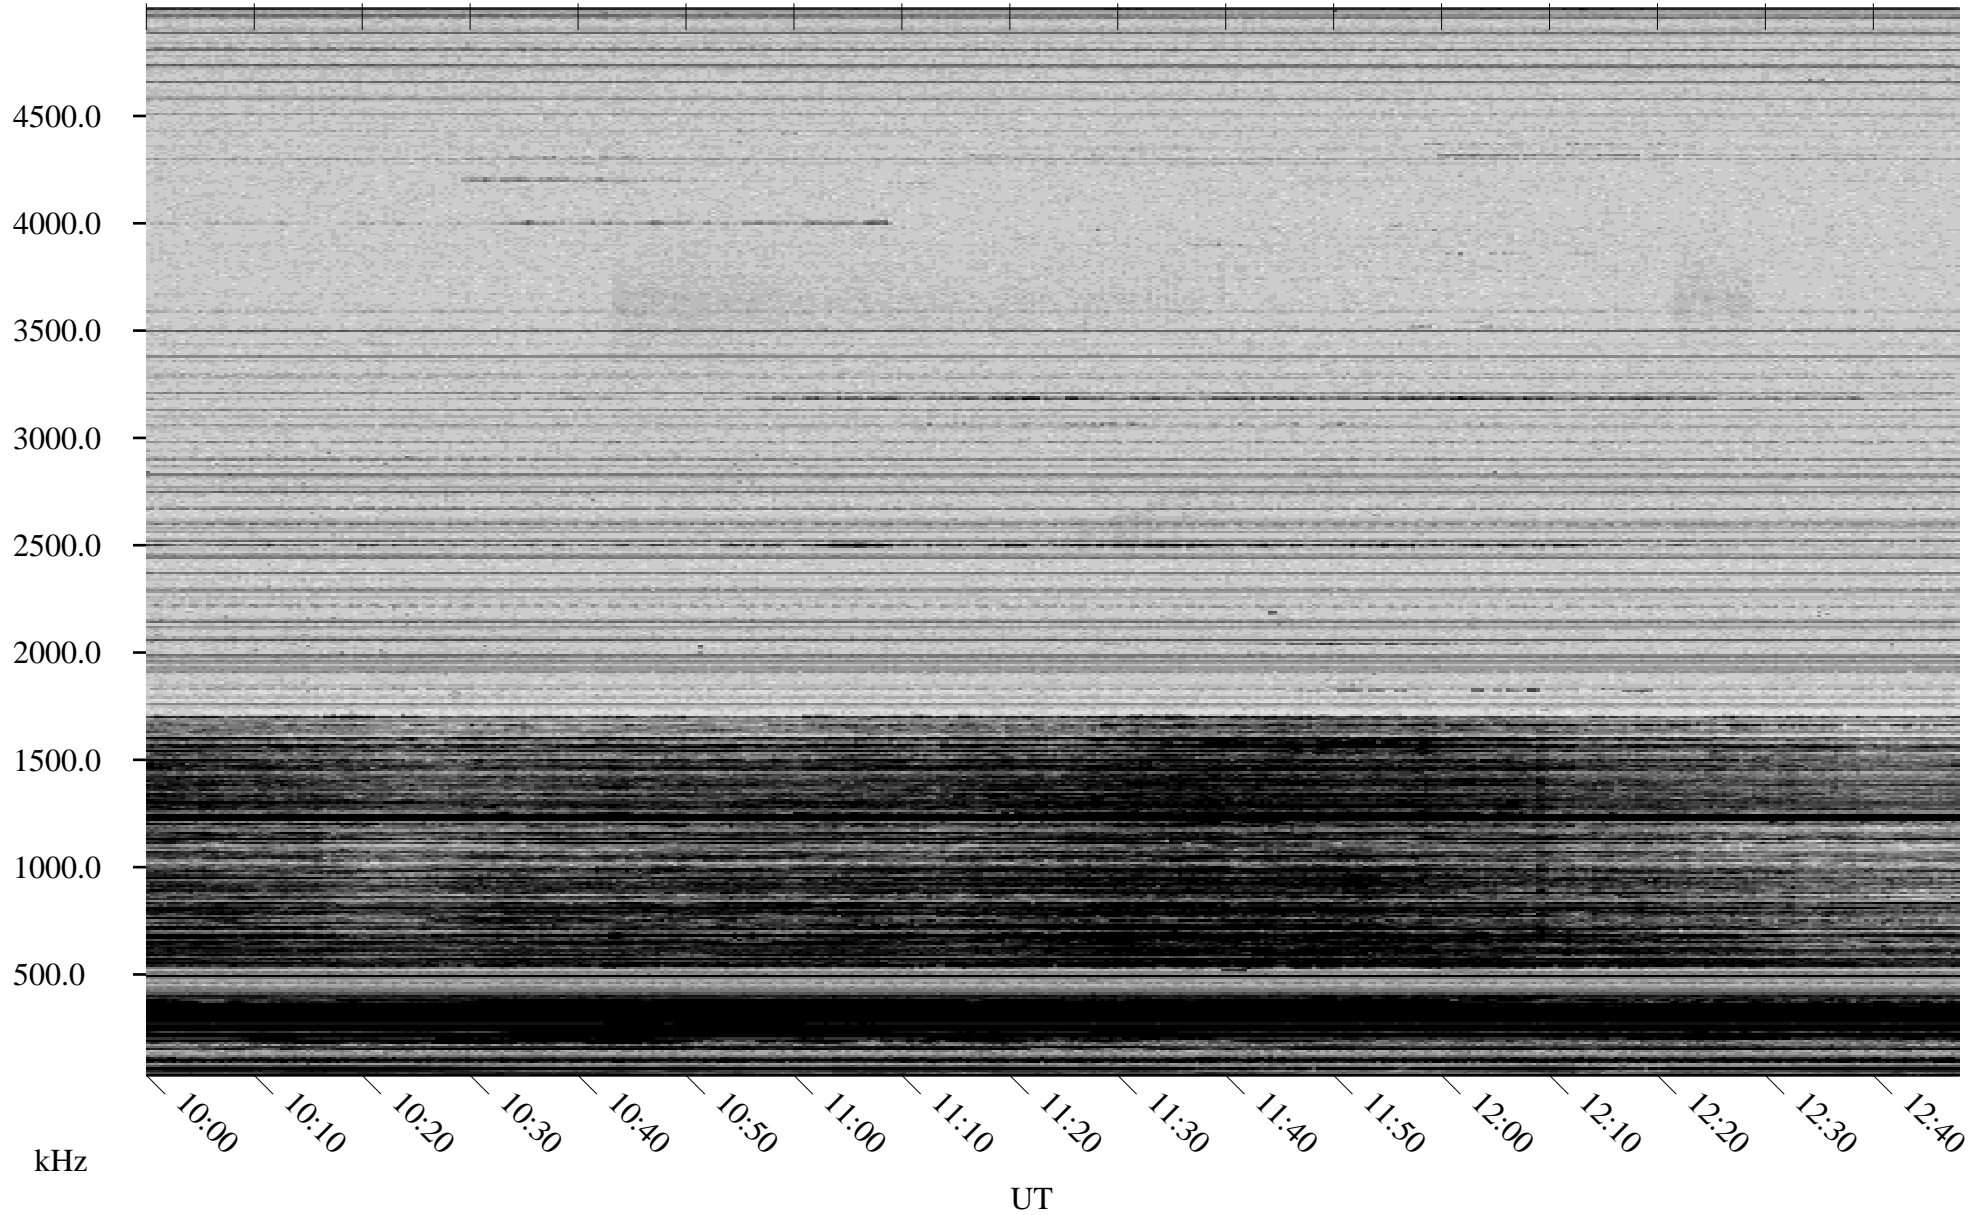

01/16/2007 Churchill, Manitoba

Linear Scale Black = 161 White = 15

CH07016L.R00m max_12

Page 1

01/16/2007 Churchill, Manitoba

Linear Scale Black = 161 White = 15

CH07016L.R00m max_12

Page 2

01/17/2007 Churchill, Manitoba

Linear Scale Black = 161 White = 15

CH07016L.R00m max_12

Page 3

01/17/2007 Churchill, Manitoba

Linear Scale Black = 161 White = 15

CH07016L.R00m max_12

Page 4

01/17/2007 Churchill, Manitoba

Linear Scale Black = 161 White = 15

CH07016L.R00m max_12

Page 5

01/17/2007 Churchill, Manitoba

Linear Scale Black = 161 White = 15

CH07016L.R00m max_12

Page 6

01/17/2007 Churchill, Manitoba

Linear Scale Black = 161 White = 15

CH07016L.R00m max_12

Page 7

01/17/2007 Churchill, Manitoba

Linear Scale Black = 161 White = 15

CH07016L.R00m max_12

Page 8