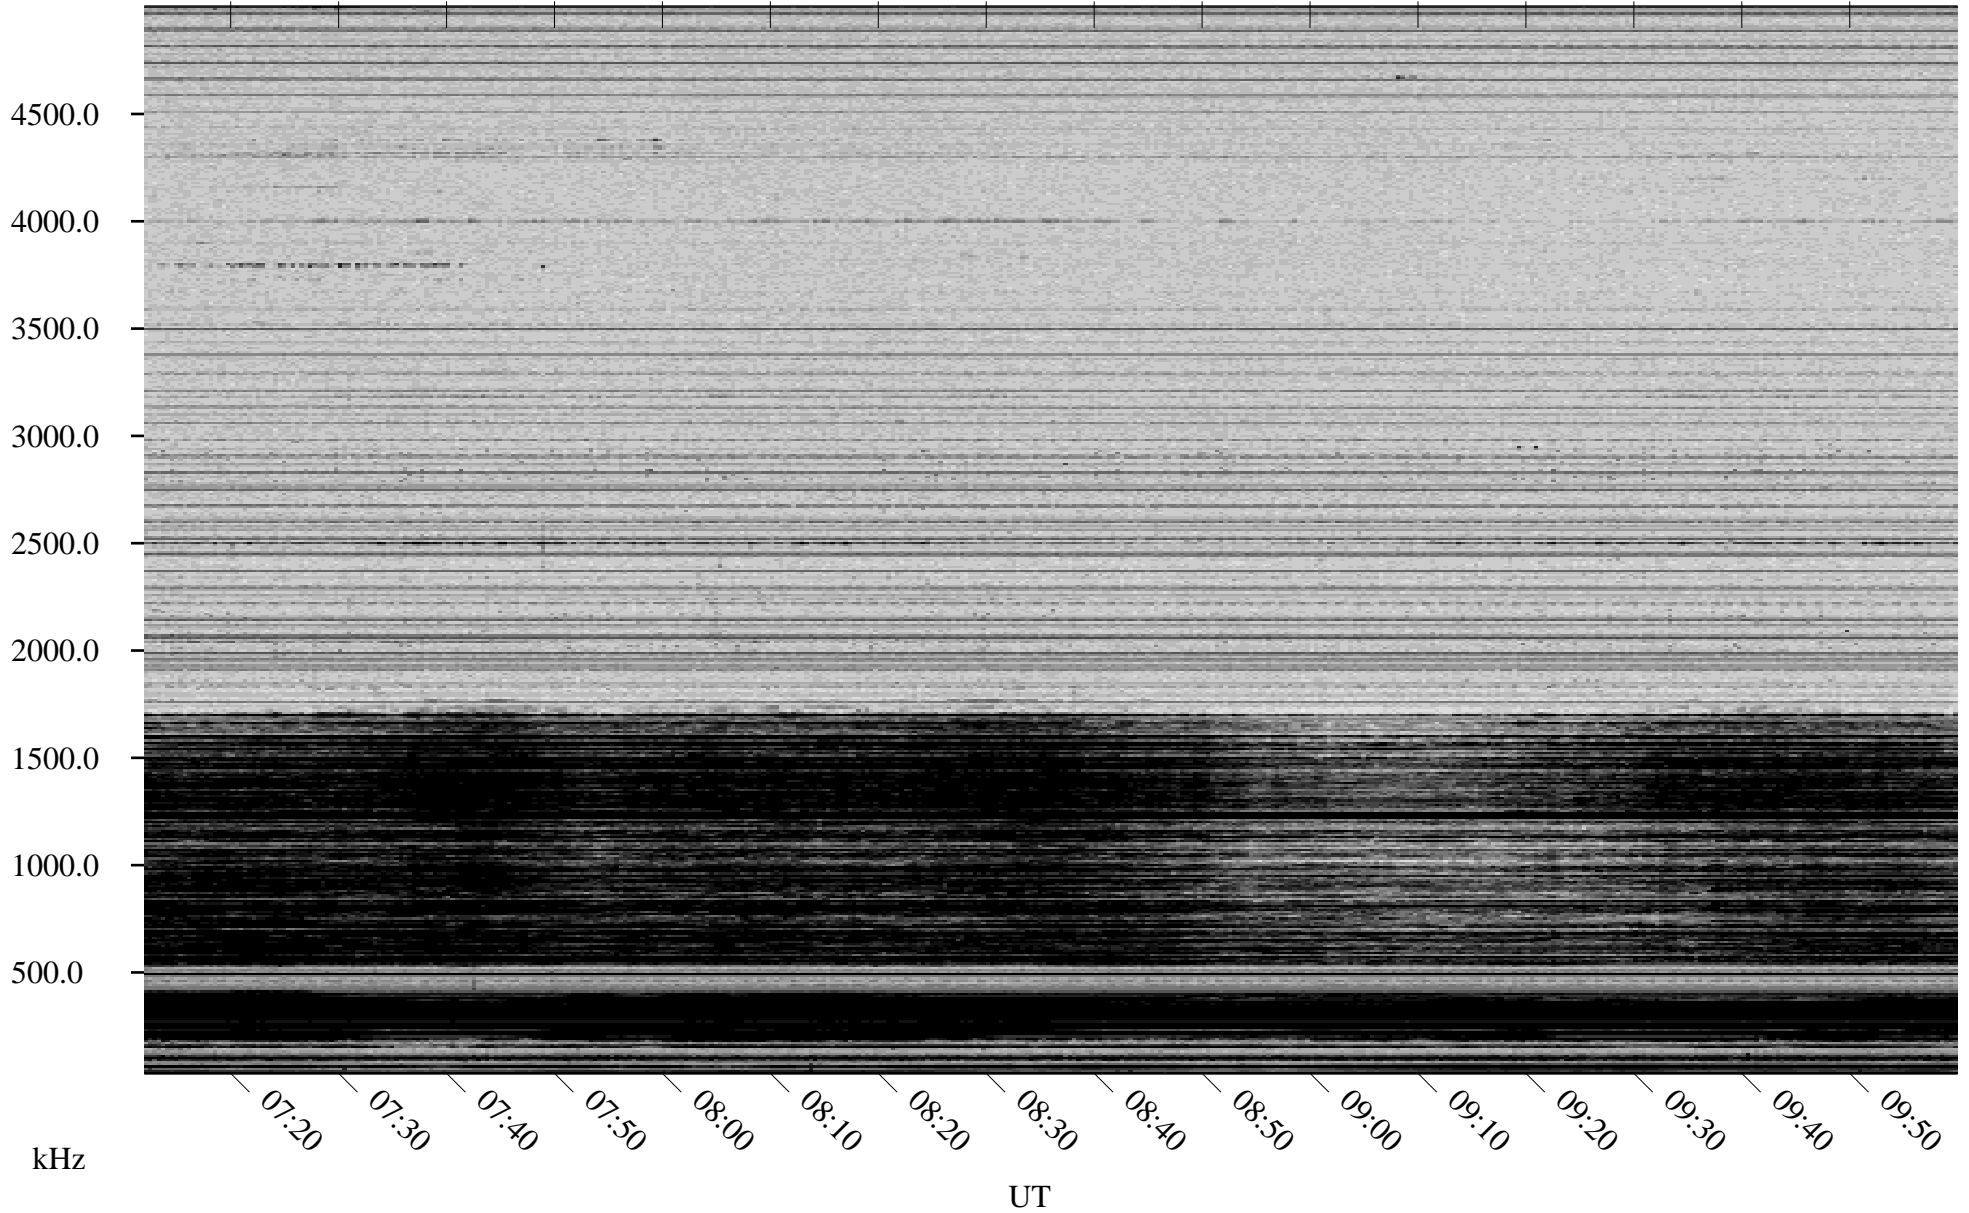

01/16/2007 Churchill, Manitoba

Linear Scale Black = 161 White = 15

CH07016L.R00m max_12

Page 1

01/16/2007 Churchill, Manitoba

Linear Scale Black = 161 White = 15

CH07016L.R00m max_12

Page 2

01/17/2007 Churchill, Manitoba

Linear Scale Black = 161 White = 15

CH07016L.R00m max_12

Page 3

01/17/2007 Churchill, Manitoba

Linear Scale Black = 161 White = 15

CH07016L.R00m max_12

Page 4

01/17/2007 Churchill, Manitoba

Linear Scale Black = 161 White = 15

CH07016L.R00m max_12

Page 5

01/17/2007 Churchill, Manitoba

Linear Scale Black = 161 White = 15

CH07016L.R00m max_12

Page 6

01/17/2007 Churchill, Manitoba

Linear Scale Black = 161 White = 15

CH07016L.R00m max_12

Page 7

01/17/2007 Churchill, Manitoba

Linear Scale Black = 161 White = 15

CH07016L.R00m max_12

Page 8