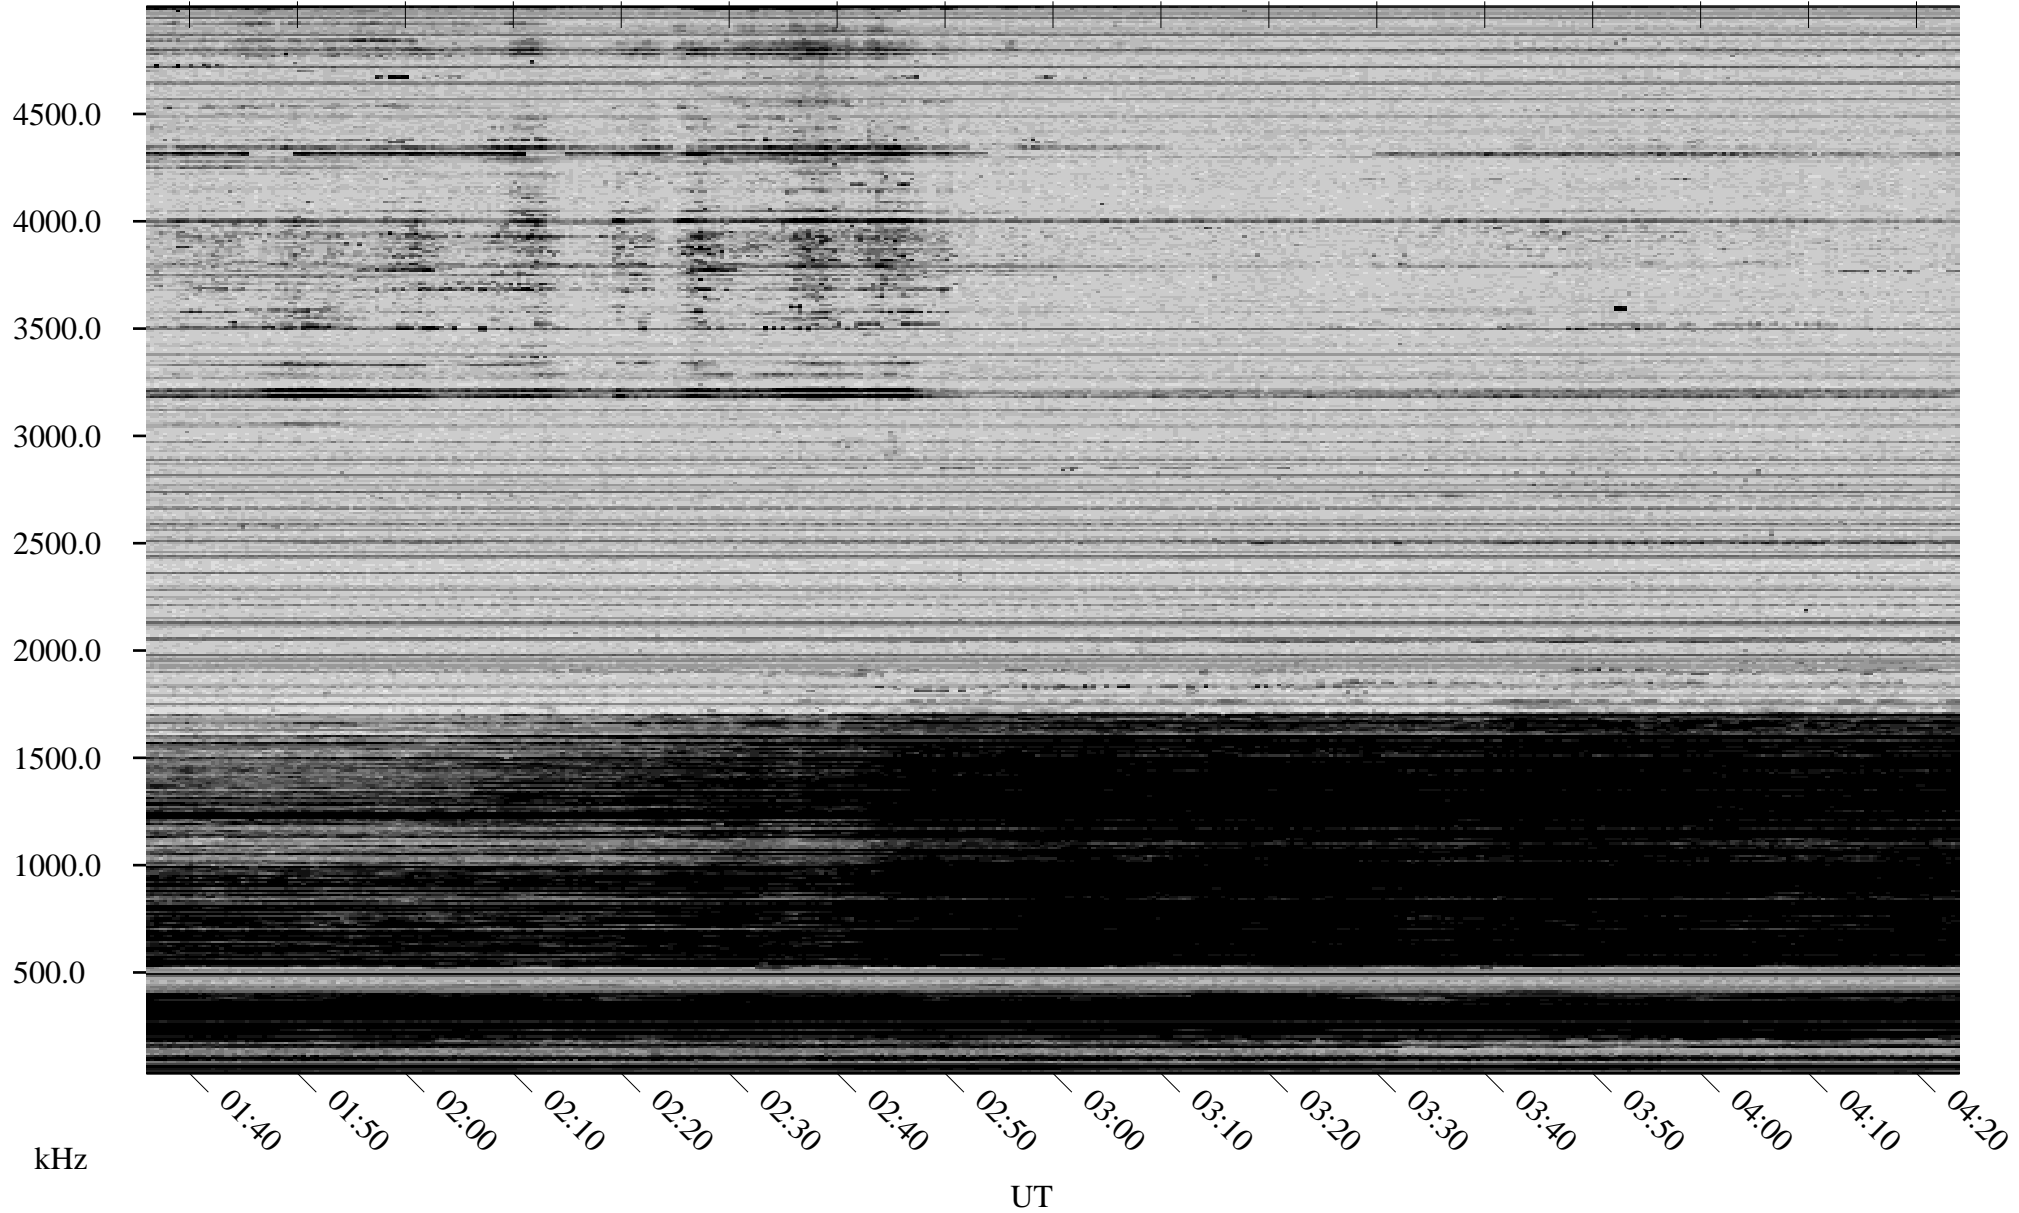

01/17/2007 Churchill, Manitoba

Linear Scale Black = 161 White = 15

CH07017L.R00m max_12

Page 1

01/17/2007 Churchill, Manitoba

Linear Scale Black = 161 White = 15

CH07017L.R00m max_12

Page 2

01/18/2007 Churchill, Manitoba

Linear Scale Black = 161 White = 15

CH07017L.R00m max_12

Page 3

01/18/2007 Churchill, Manitoba

Linear Scale Black = 161 White = 15

CH07017L.R00m max_12

Page 4

01/18/2007 Churchill, Manitoba

Linear Scale Black = 161 White = 15

CH07017L.R00m max_12

Page 5

01/18/2007 Churchill, Manitoba

Linear Scale Black = 161 White = 15

CH07017L.R00m max_12

Page 6

01/18/2007 Churchill, Manitoba

Linear Scale Black = 161 White = 15

CH07017L.R00m max_12

Page 7

01/18/2007 Churchill, Manitoba

Linear Scale Black = 161 White = 15

CH07017L.R00m max_12