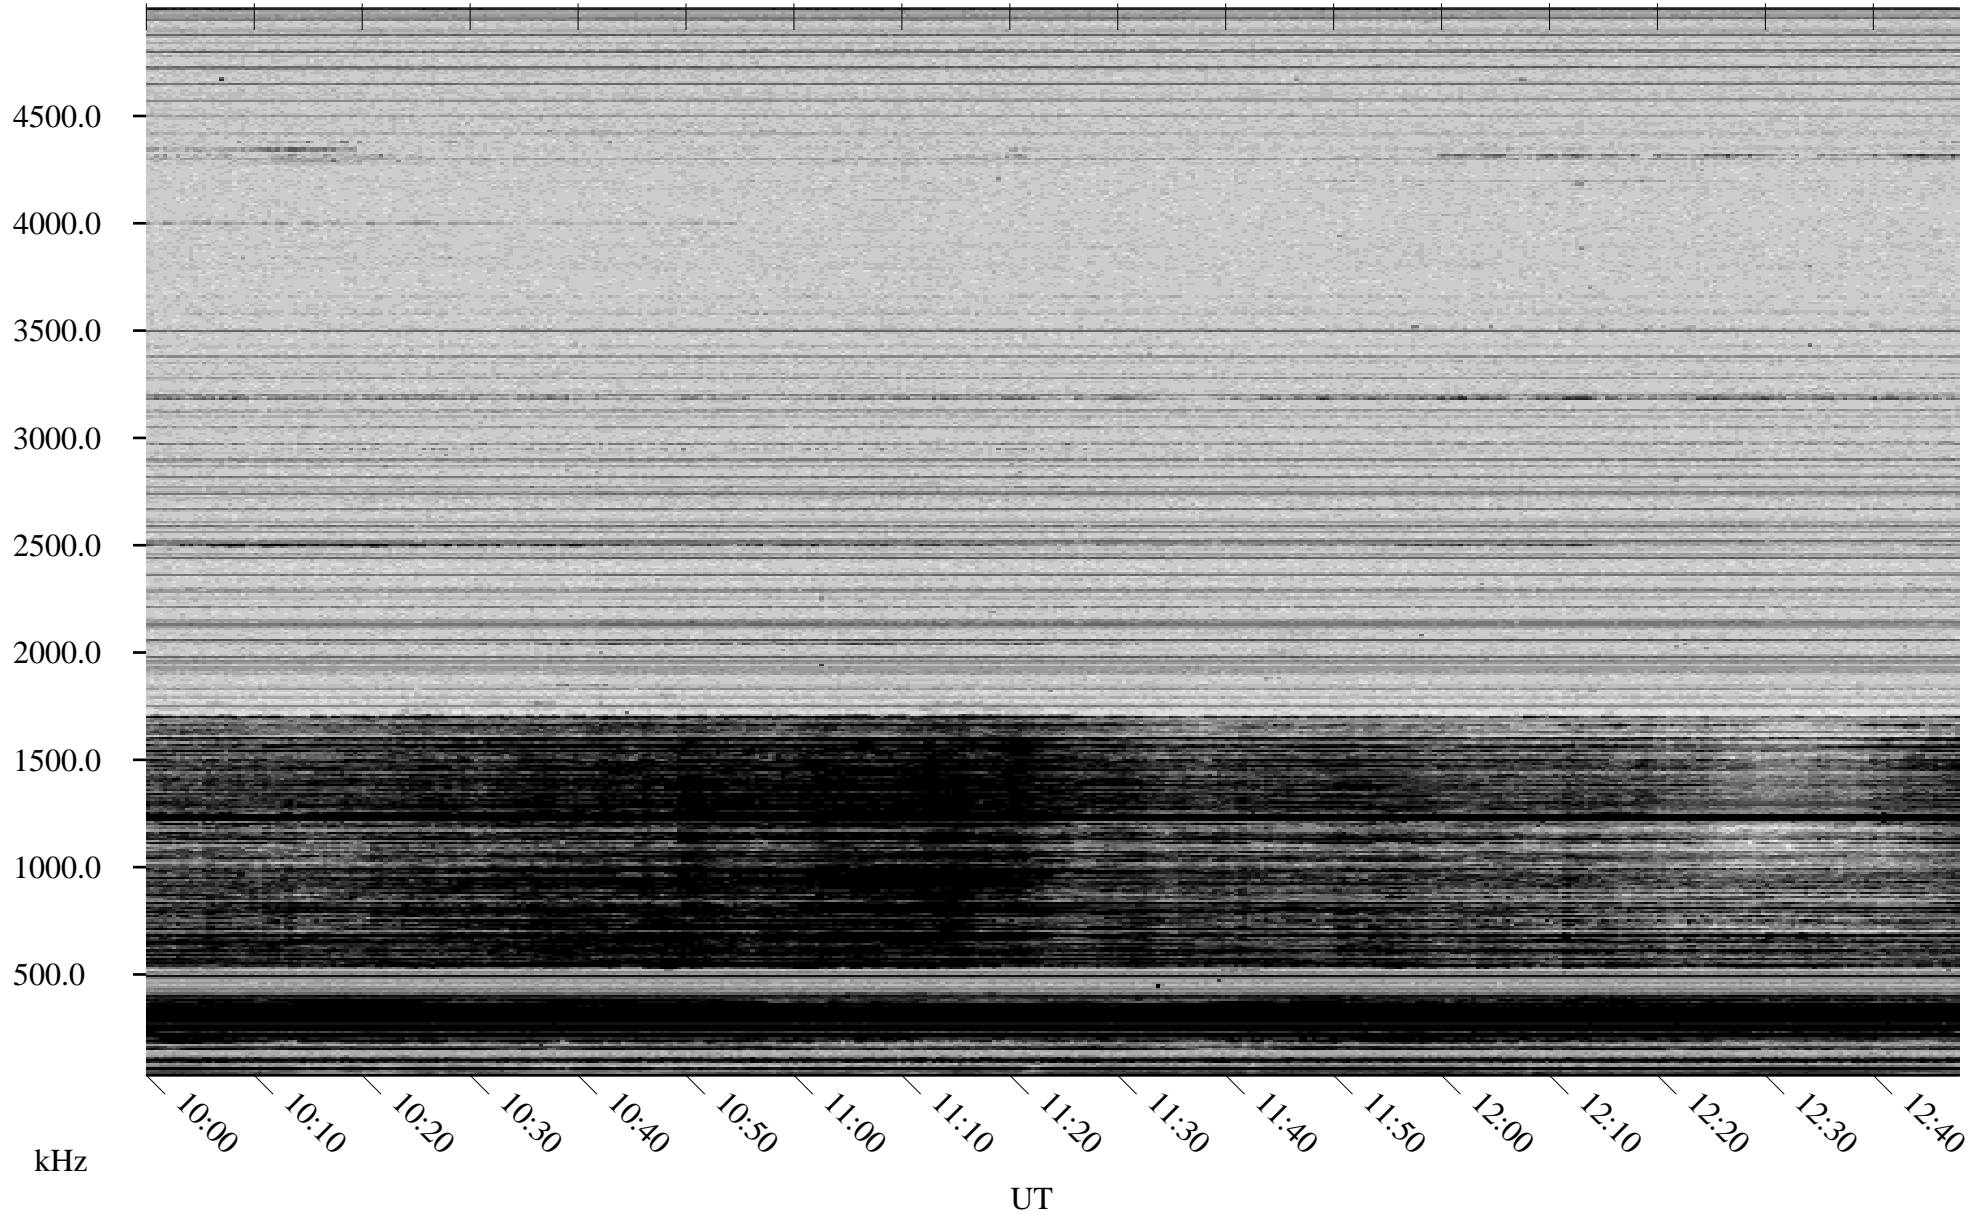

01/17/2007 Churchill, Manitoba

Linear Scale Black = 161 White = 15

CH07017L.R00m max_12

Page 1

01/17/2007 Churchill, Manitoba

Linear Scale Black = 161 White = 15

CH07017L.R00m max_12

Page 2

01/18/2007 Churchill, Manitoba

Linear Scale Black = 161 White = 15

CH07017L.R00m max_12

Page 3

01/18/2007 Churchill, Manitoba

Linear Scale Black = 161 White = 15

CH07017L.R00m max_12

Page 4

01/18/2007 Churchill, Manitoba

Linear Scale Black = 161 White = 15

CH07017L.R00m max_12

Page 5

01/18/2007 Churchill, Manitoba

Linear Scale Black = 161 White = 15

CH07017L.R00m max_12

Page 6

01/18/2007 Churchill, Manitoba

Linear Scale Black = 161 White = 15

CH07017L.R00m max_12

Page 7

01/18/2007 Churchill, Manitoba

Linear Scale Black = 161 White = 15

CH07017L.R00m max_12