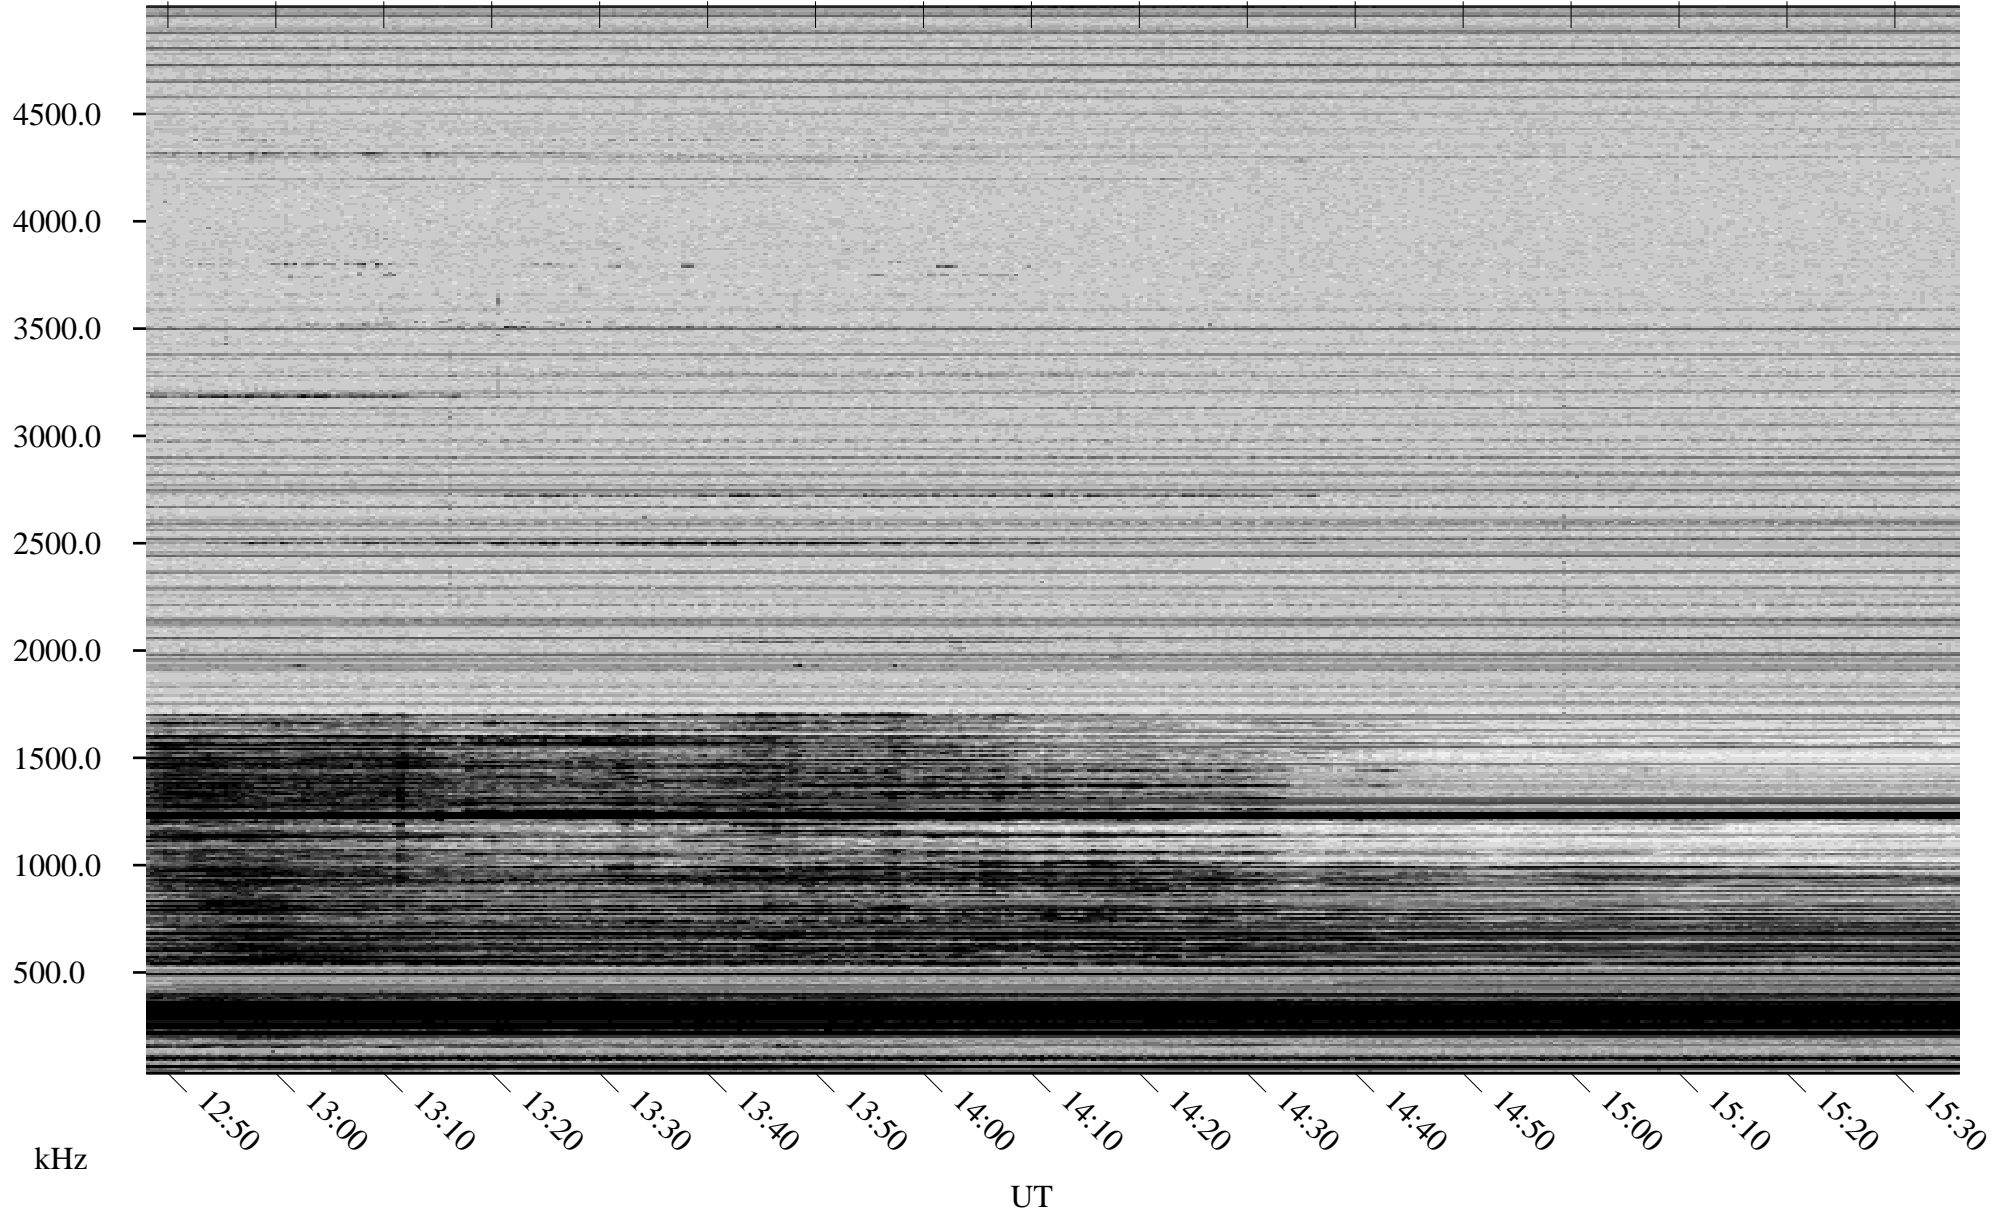

01/17/2007 Churchill, Manitoba

Linear Scale Black = 161 White = 15

CH07017L.R00m max_12

Page 1

01/17/2007 Churchill, Manitoba

Linear Scale Black = 161 White = 15

CH07017L.R00m max_12

Page 2

01/18/2007 Churchill, Manitoba

Linear Scale Black = 161 White = 15

CH07017L.R00m max_12

Page 3

01/18/2007 Churchill, Manitoba

Linear Scale Black = 161 White = 15

CH07017L.R00m max_12

Page 4

01/18/2007 Churchill, Manitoba

Linear Scale Black = 161 White = 15

CH07017L.R00m max_12

Page 5

01/18/2007 Churchill, Manitoba

Linear Scale Black = 161 White = 15

CH07017L.R00m max_12

Page 6

01/18/2007 Churchill, Manitoba

Linear Scale Black = 161 White = 15

CH07017L.R00m max_12

Page 7

01/18/2007 Churchill, Manitoba

Linear Scale Black = 161 White = 15

CH07017L.R00m max_12