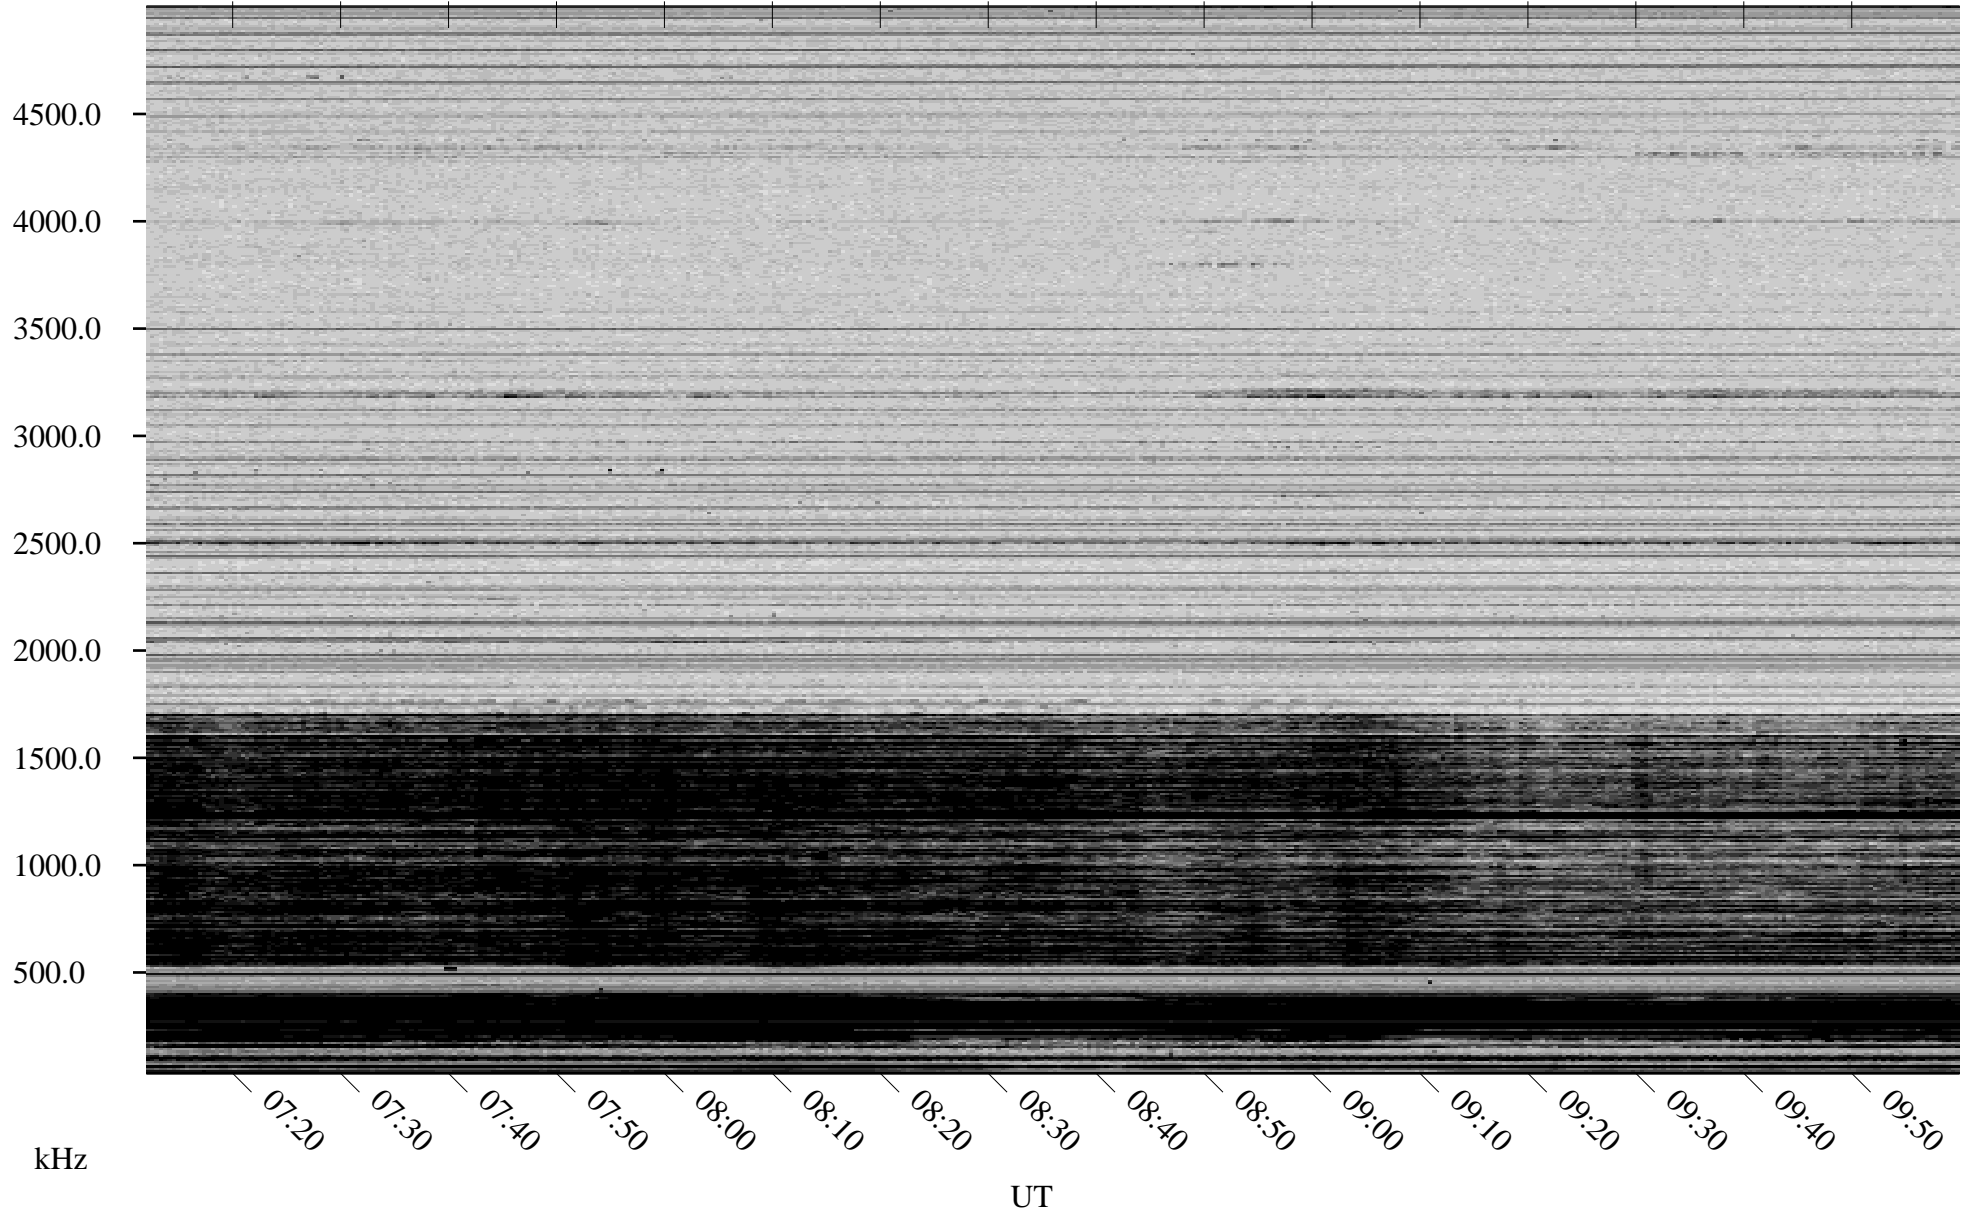

01/17/2007 Churchill, Manitoba

Linear Scale Black = 161 White = 15

CH07017L.R00m max_12

Page 1

01/17/2007 Churchill, Manitoba

Linear Scale Black = 161 White = 15

CH07017L.R00m max_12

Page 2

01/18/2007 Churchill, Manitoba

Linear Scale Black = 161 White = 15

CH07017L.R00m max_12

Page 3

01/18/2007 Churchill, Manitoba

Linear Scale Black = 161 White = 15

CH07017L.R00m max_12

Page 4

01/18/2007 Churchill, Manitoba

Linear Scale Black = 161 White = 15

CH07017L.R00m max_12

Page 5

01/18/2007 Churchill, Manitoba

Linear Scale Black = 161 White = 15

CH07017L.R00m max_12

Page 6

01/18/2007 Churchill, Manitoba

Linear Scale Black = 161 White = 15

CH07017L.R00m max_12

Page 7

01/18/2007 Churchill, Manitoba

Linear Scale Black = 161 White = 15

CH07017L.R00m max_12