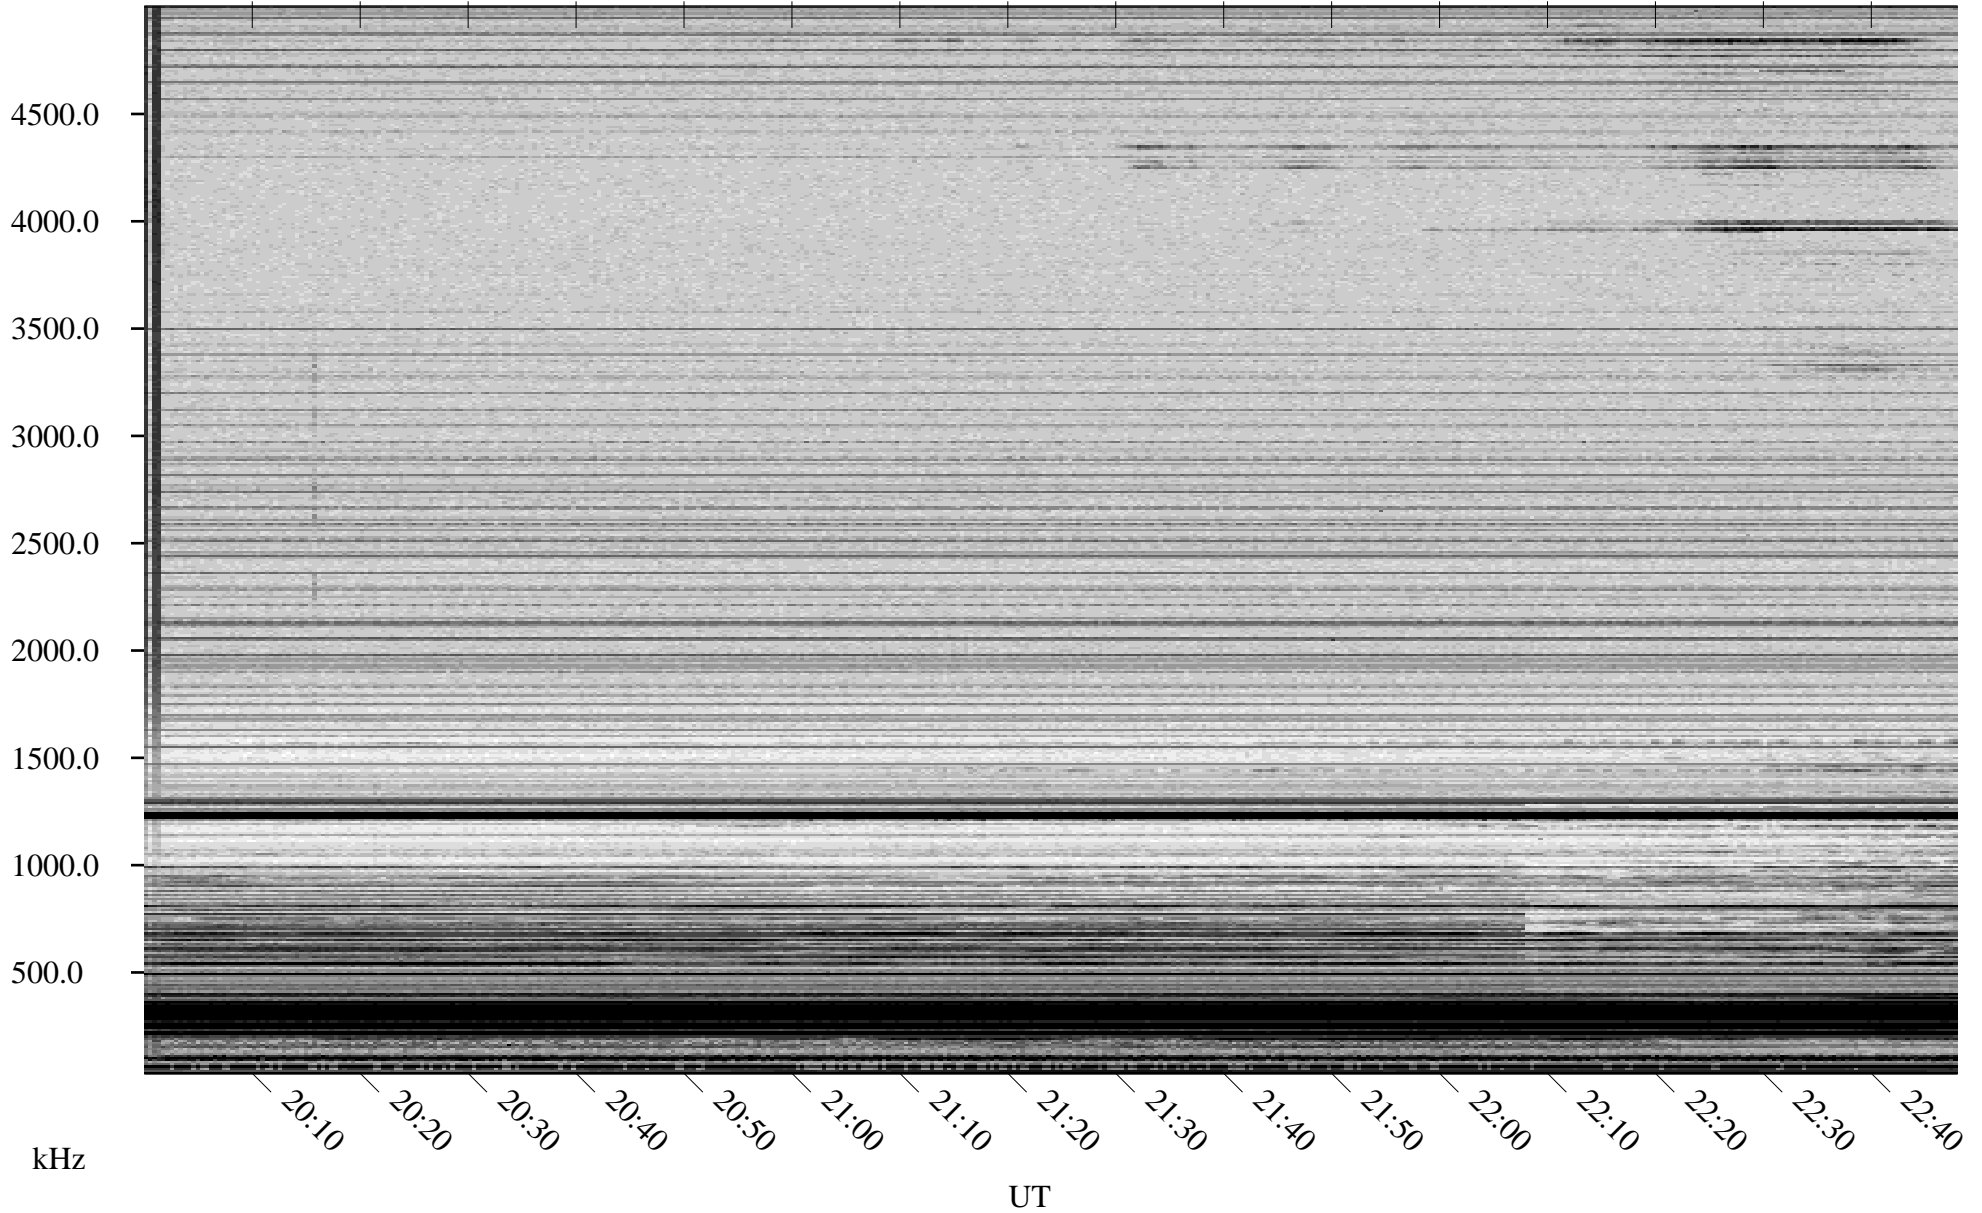

01/17/2007 Churchill, Manitoba

Linear Scale Black = 161 White = 15

CH07017L.R00m max_12

Page 1

01/17/2007 Churchill, Manitoba

Linear Scale Black = 161 White = 15

CH07017L.R00m max_12

Page 2

01/18/2007 Churchill, Manitoba

Linear Scale Black = 161 White = 15

CH07017L.R00m max_12

Page 3

01/18/2007 Churchill, Manitoba

Linear Scale Black = 161 White = 15

CH07017L.R00m max_12

Page 4

01/18/2007 Churchill, Manitoba

Linear Scale Black = 161 White = 15

CH07017L.R00m max_12

Page 5

01/18/2007 Churchill, Manitoba

Linear Scale Black = 161 White = 15

CH07017L.R00m max_12

Page 6

01/18/2007 Churchill, Manitoba

Linear Scale Black = 161 White = 15

CH07017L.R00m max_12

Page 7

01/18/2007 Churchill, Manitoba

Linear Scale Black = 161 White = 15

CH07017L.R00m max_12