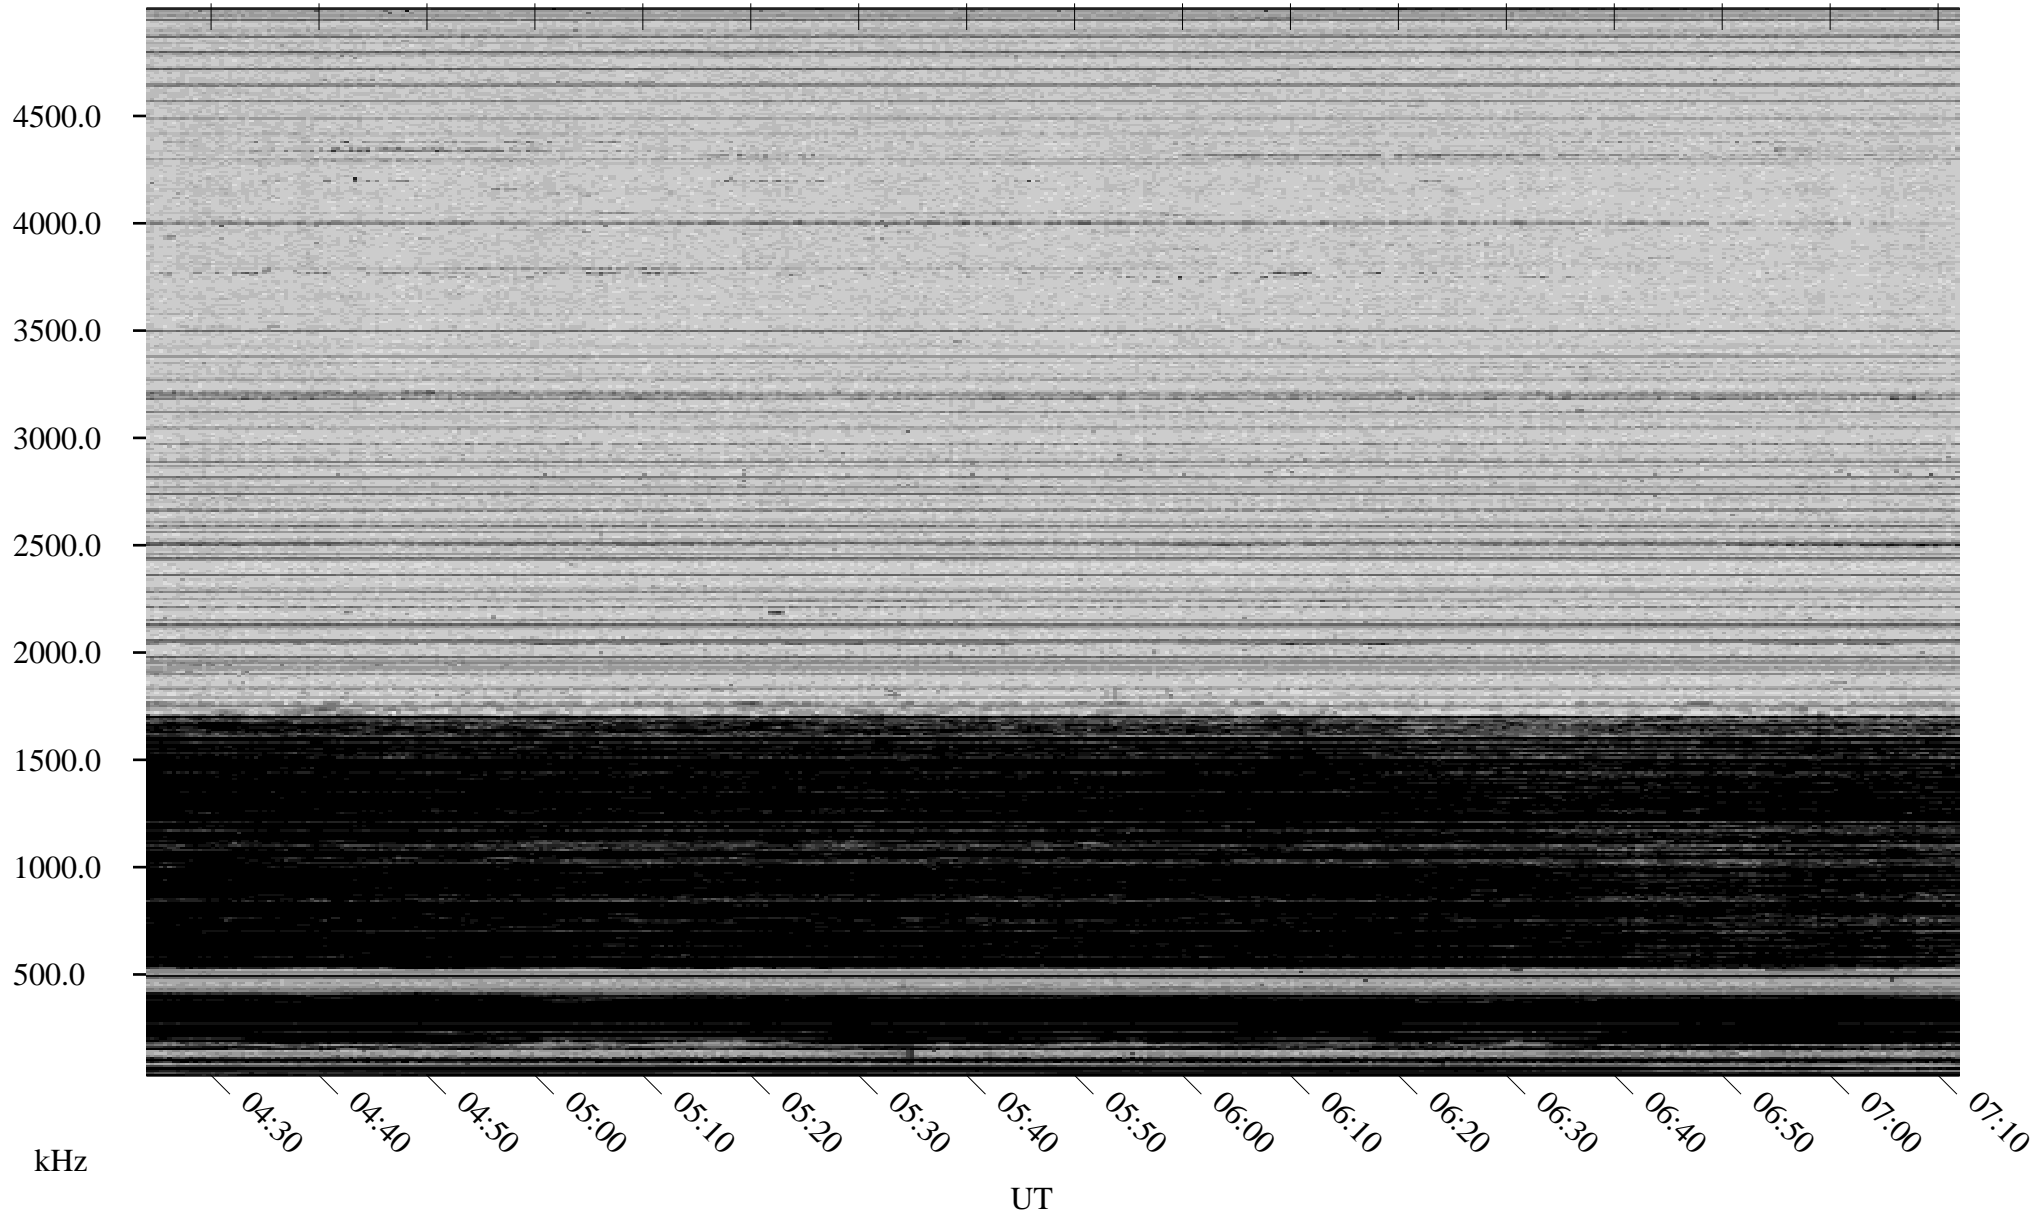

01/17/2007 Churchill, Manitoba

Linear Scale Black = 161 White = 15

CH07017L.R00m max_12

Page 1

01/17/2007 Churchill, Manitoba

Linear Scale Black = 161 White = 15

CH07017L.R00m max_12

Page 2

01/18/2007 Churchill, Manitoba

Linear Scale Black = 161 White = 15

CH07017L.R00m max_12

Page 3

01/18/2007 Churchill, Manitoba

Linear Scale Black = 161 White = 15

CH07017L.R00m max_12

Page 4

01/18/2007 Churchill, Manitoba

Linear Scale Black = 161 White = 15

CH07017L.R00m max_12

Page 5

01/18/2007 Churchill, Manitoba

Linear Scale Black = 161 White = 15

CH07017L.R00m max_12

Page 6

01/18/2007 Churchill, Manitoba

Linear Scale Black = 161 White = 15

CH07017L.R00m max_12

Page 7

01/18/2007 Churchill, Manitoba

Linear Scale Black = 161 White = 15

CH07017L.R00m max_12