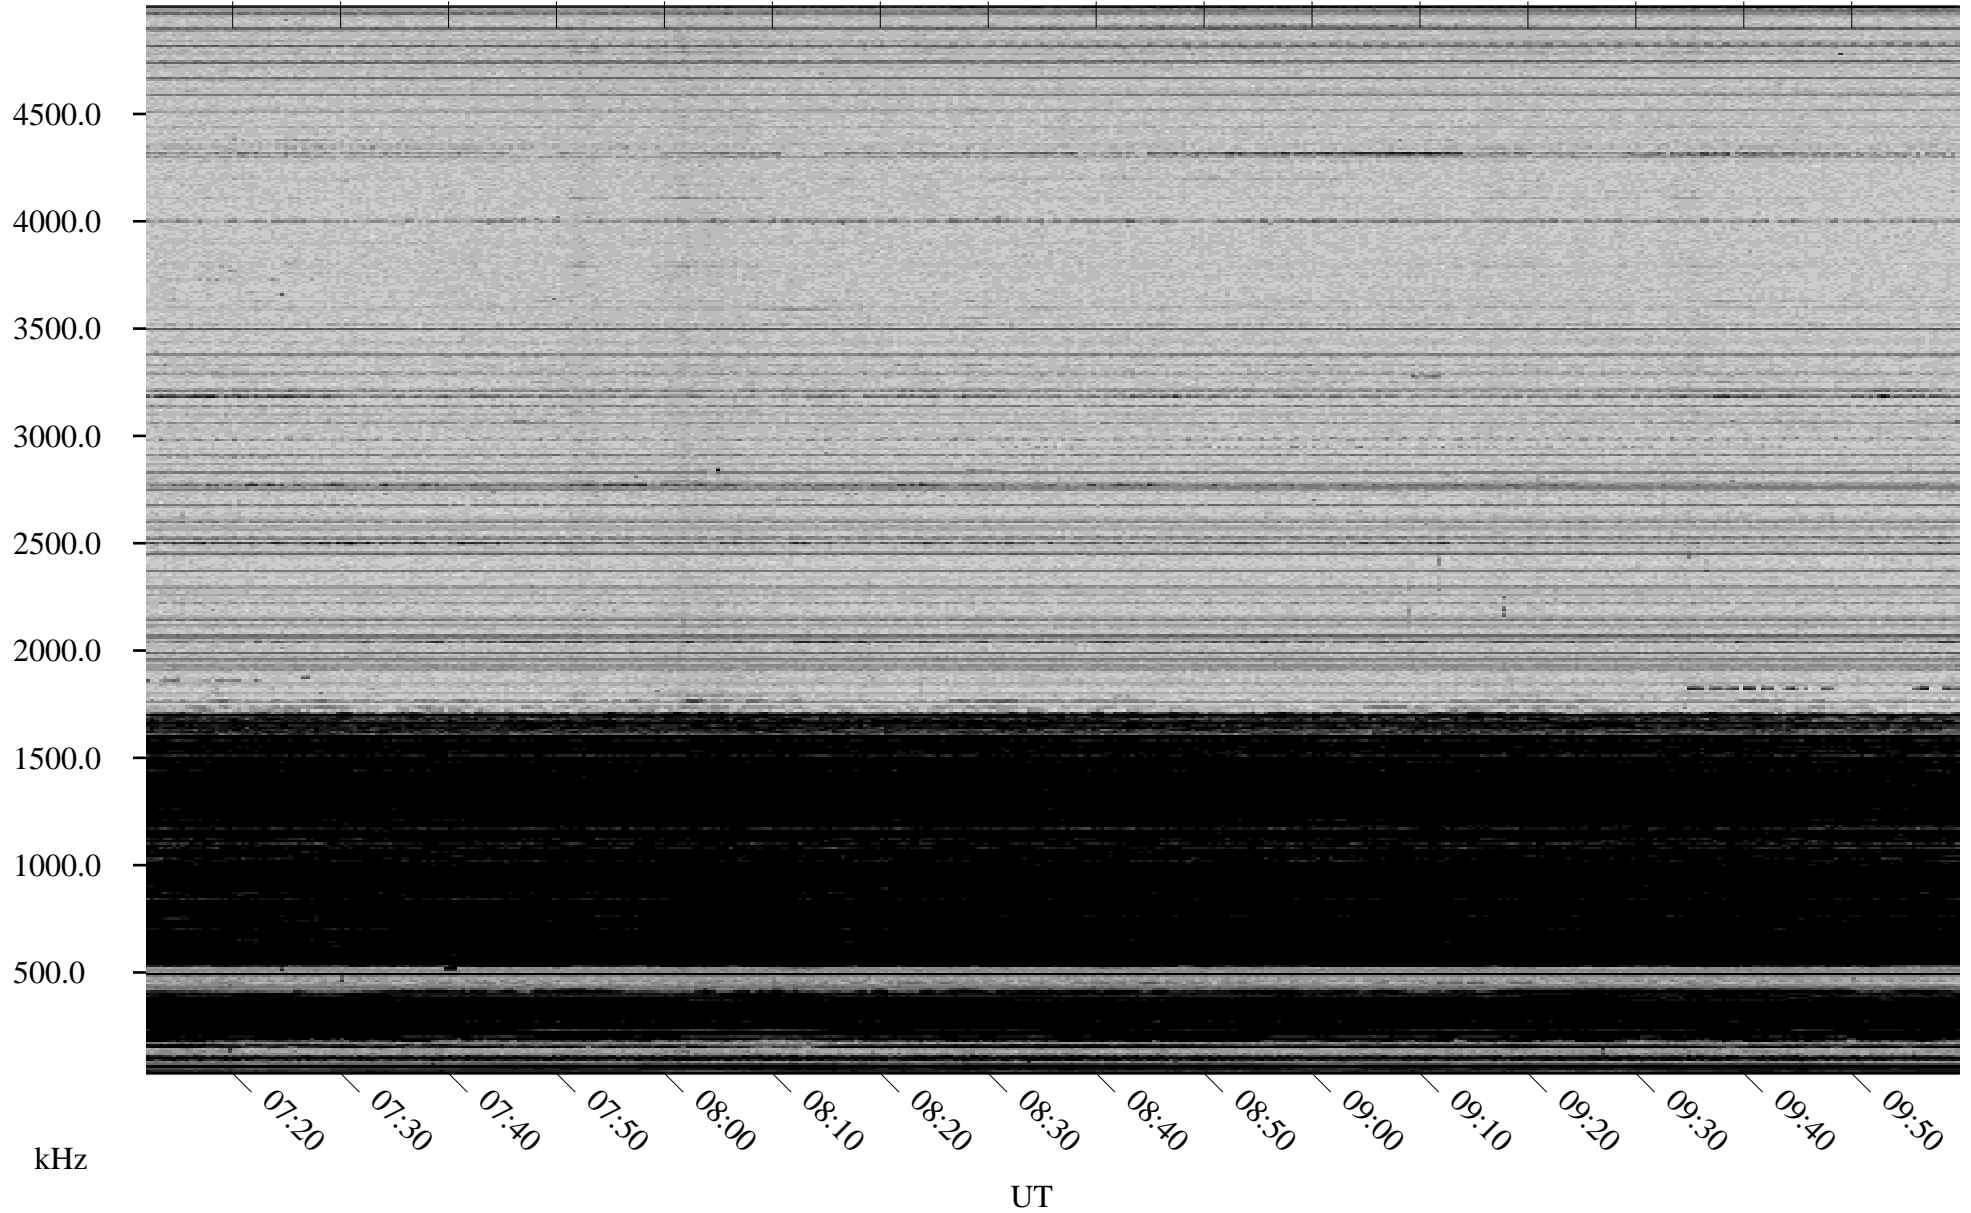

01/18/2007 Churchill, Manitoba

Linear Scale Black = 161 White = 15

CH07018L.R00m max_12

Page 1

01/18/2007 Churchill, Manitoba

Linear Scale Black = 161 White = 15

CH07018L.R00m max_12

Page 2

01/19/2007 Churchill, Manitoba

Linear Scale Black = 161 White = 15

CH07018L.R00m max_12

Page 3

01/19/2007 Churchill, Manitoba

Linear Scale Black = 161 White = 15

CH07018L.R00m max_12

Page 4

01/19/2007 Churchill, Manitoba

Linear Scale Black = 161 White = 15

CH07018L.R00m max_12

Page 5

01/19/2007 Churchill, Manitoba

Linear Scale Black = 161 White = 15

CH07018L.R00m max_12

Page 6

01/19/2007 Churchill, Manitoba

Linear Scale Black = 161 White = 15

CH07018L.R00m max_12

Page 7

01/19/2007 Churchill, Manitoba

Linear Scale Black = 161 White = 15

CH07018L.R00m max_12

Page 8