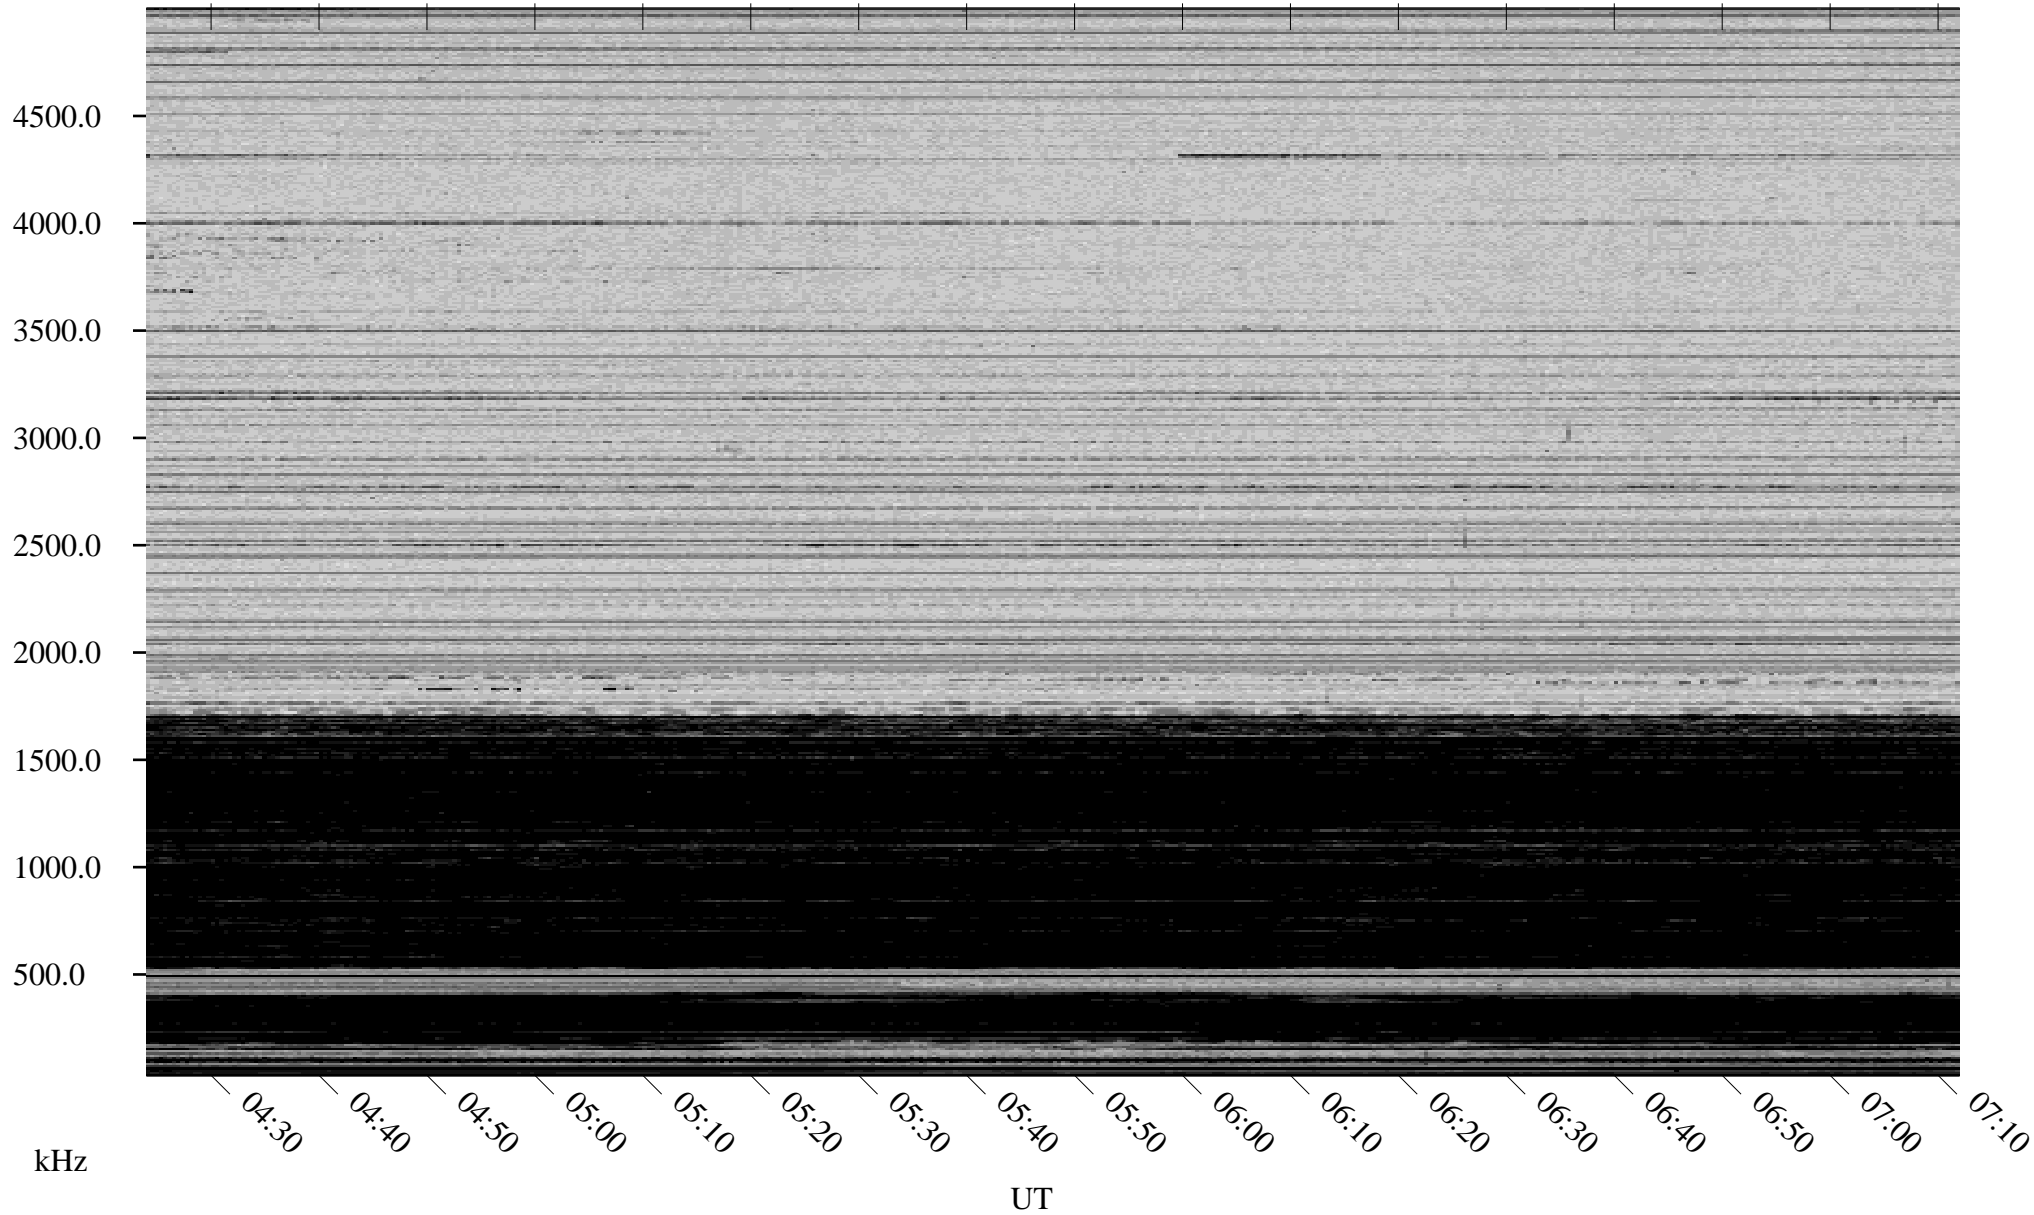

01/18/2007 Churchill, Manitoba

Linear Scale Black = 161 White = 15

CH07018L.R00m max_12

Page 1

01/18/2007 Churchill, Manitoba

Linear Scale Black = 161 White = 15

CH07018L.R00m max_12

Page 2

01/19/2007 Churchill, Manitoba

Linear Scale Black = 161 White = 15

CH07018L.R00m max_12

Page 3

01/19/2007 Churchill, Manitoba

Linear Scale Black = 161 White = 15

CH07018L.R00m max_12

Page 4

01/19/2007 Churchill, Manitoba

Linear Scale Black = 161 White = 15

CH07018L.R00m max_12

Page 5

01/19/2007 Churchill, Manitoba

Linear Scale Black = 161 White = 15

CH07018L.R00m max_12

Page 6

01/19/2007 Churchill, Manitoba

Linear Scale Black = 161 White = 15

CH07018L.R00m max_12

Page 7

01/19/2007 Churchill, Manitoba

Linear Scale Black = 161 White = 15

CH07018L.R00m max_12

Page 8