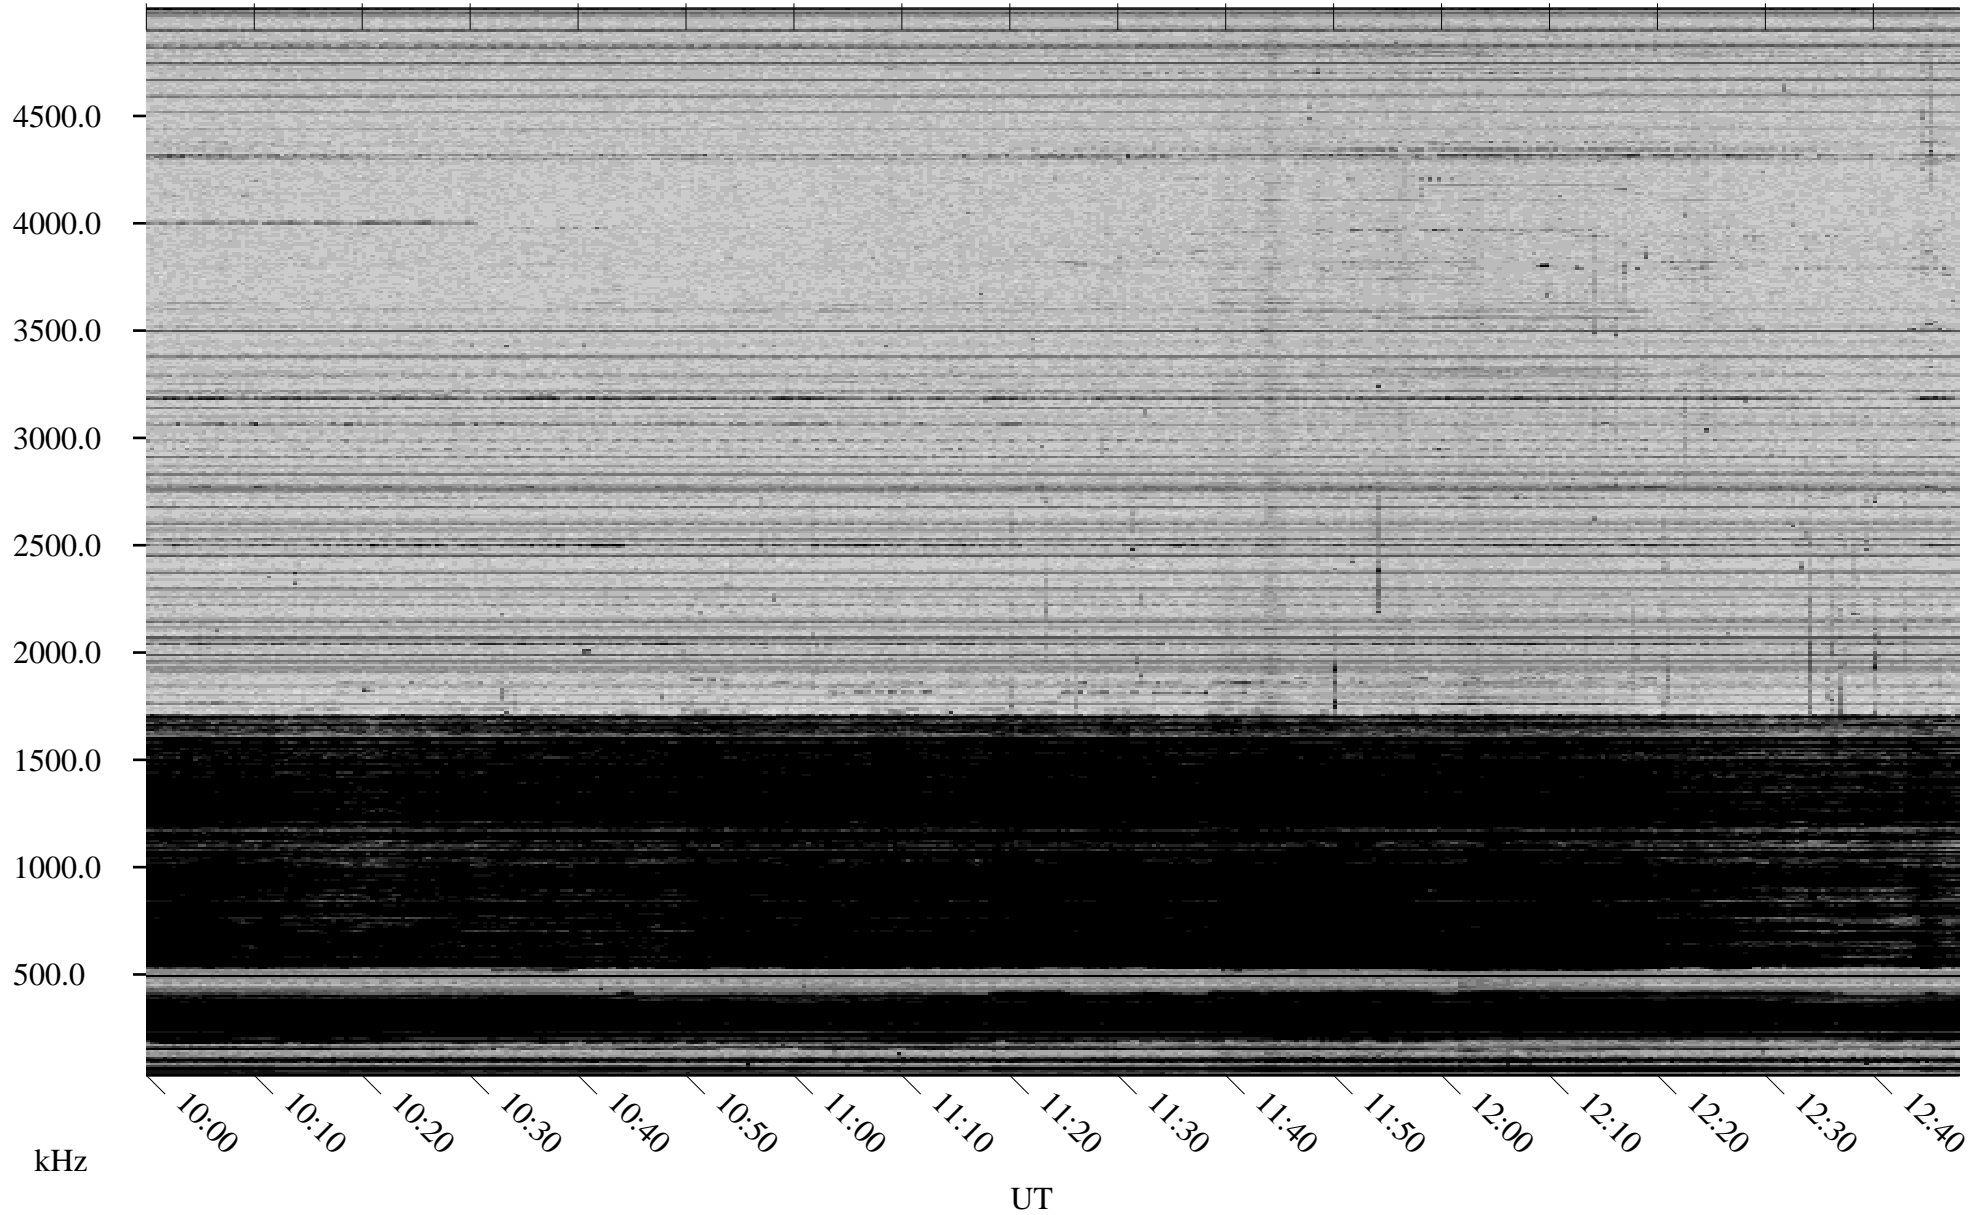

01/18/2007 Churchill, Manitoba

Linear Scale Black = 161 White = 15

CH07018L.R00m max_12

Page 1

01/18/2007 Churchill, Manitoba

Linear Scale Black = 161 White = 15

CH07018L.R00m max_12

Page 2

01/19/2007 Churchill, Manitoba

Linear Scale Black = 161 White = 15

CH07018L.R00m max_12

Page 3

01/19/2007 Churchill, Manitoba

Linear Scale Black = 161 White = 15

CH07018L.R00m max_12

Page 4

01/19/2007 Churchill, Manitoba

Linear Scale Black = 161 White = 15

CH07018L.R00m max_12

Page 5

01/19/2007 Churchill, Manitoba

Linear Scale Black = 161 White = 15

CH07018L.R00m max_12

Page 6

01/19/2007 Churchill, Manitoba

Linear Scale Black = 161 White = 15

CH07018L.R00m max_12

Page 7

01/19/2007 Churchill, Manitoba

Linear Scale Black = 161 White = 15

CH07018L.R00m max_12

Page 8