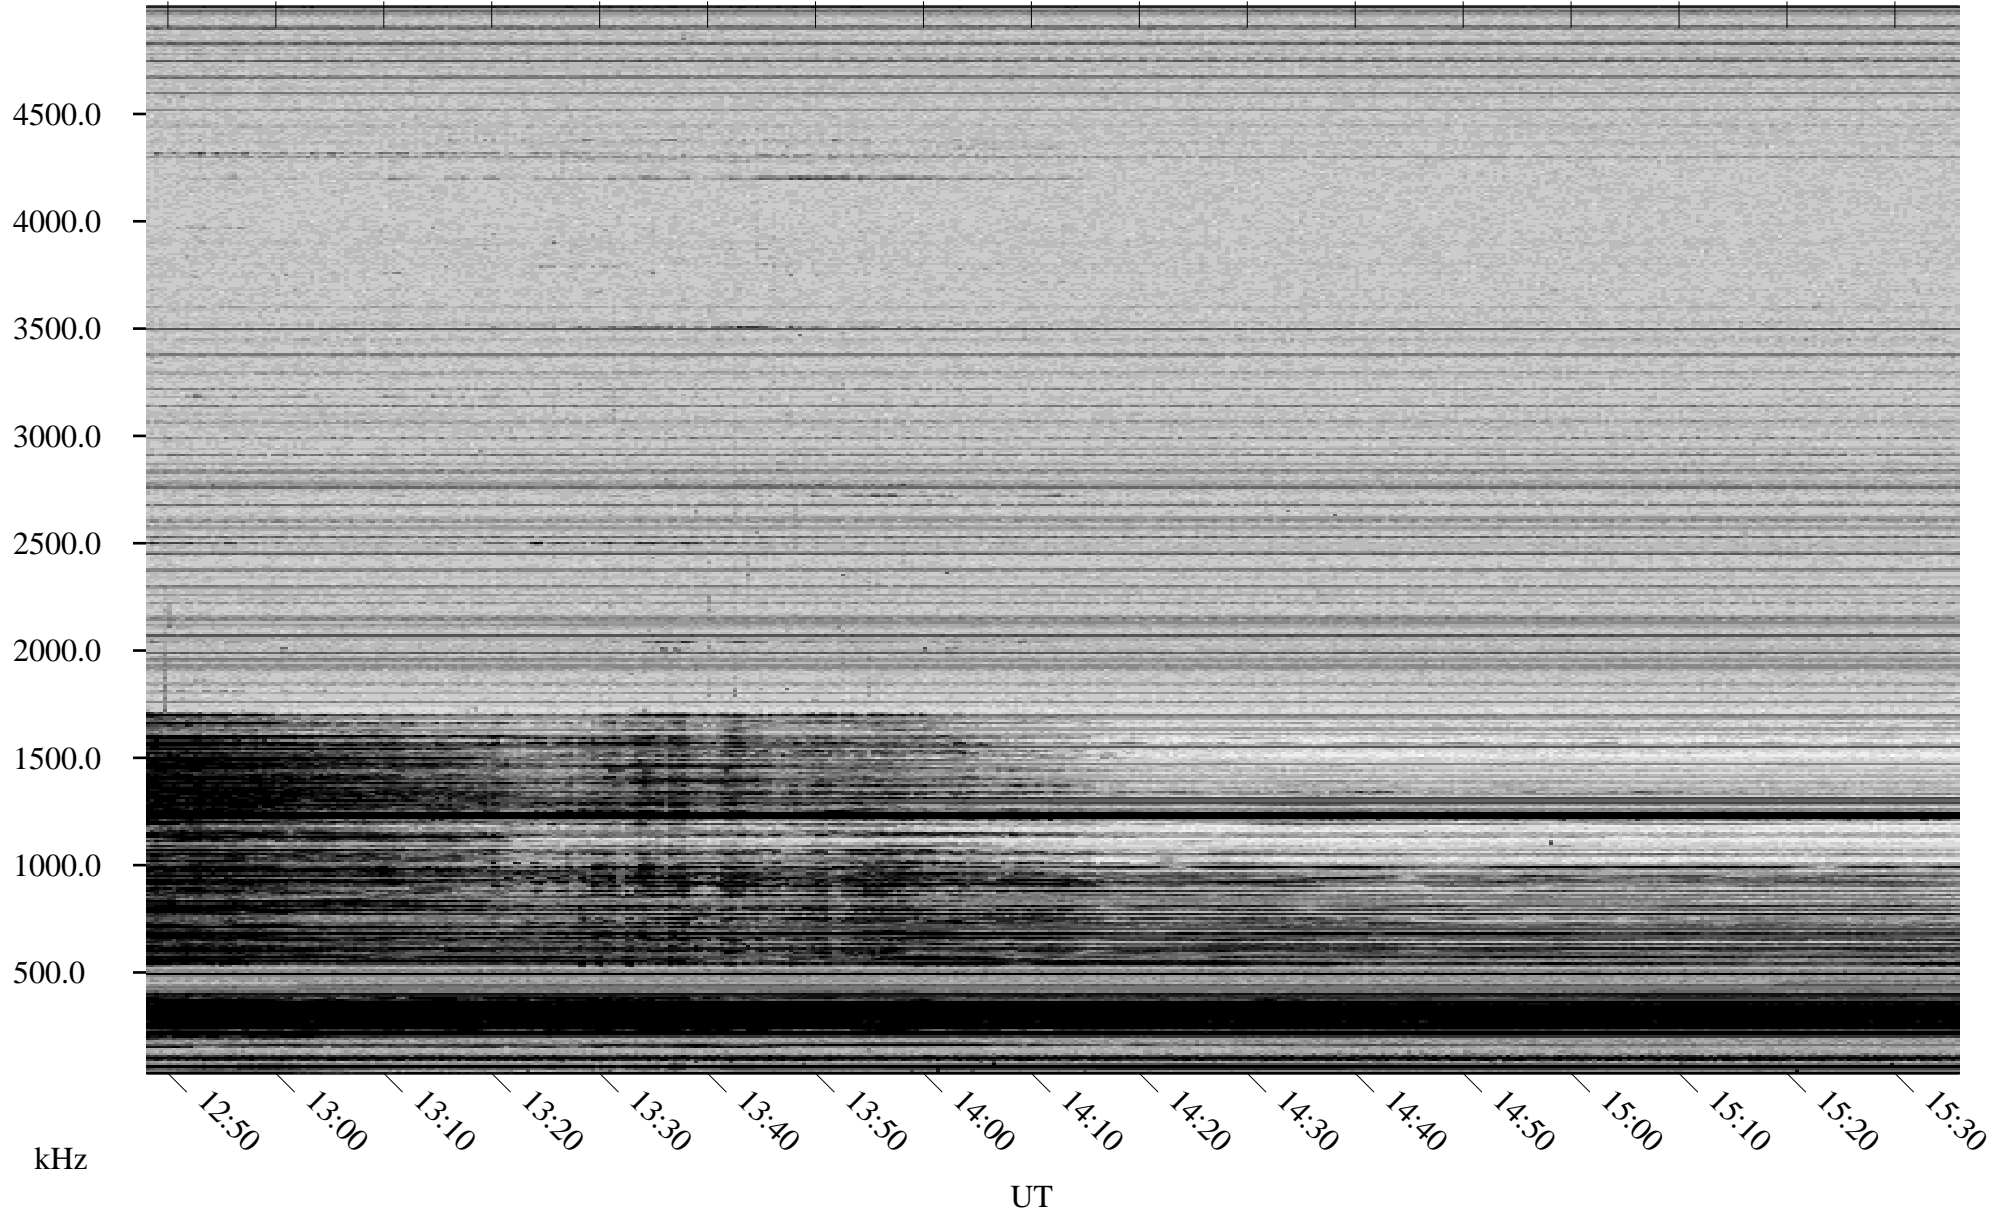

01/18/2007 Churchill, Manitoba

Linear Scale Black = 161 White = 15

CH07018L.R00m max_12

Page 1

01/18/2007 Churchill, Manitoba

Linear Scale Black = 161 White = 15

CH07018L.R00m max_12

Page 2

01/19/2007 Churchill, Manitoba

Linear Scale Black = 161 White = 15

CH07018L.R00m max_12

Page 3

01/19/2007 Churchill, Manitoba

Linear Scale Black = 161 White = 15

CH07018L.R00m max_12

Page 4

01/19/2007 Churchill, Manitoba

Linear Scale Black = 161 White = 15

CH07018L.R00m max_12

Page 5

01/19/2007 Churchill, Manitoba

Linear Scale Black = 161 White = 15

CH07018L.R00m max_12

Page 6

01/19/2007 Churchill, Manitoba

Linear Scale Black = 161 White = 15

CH07018L.R00m max_12

Page 7

01/19/2007 Churchill, Manitoba

Linear Scale Black = 161 White = 15

CH07018L.R00m max_12

Page 8