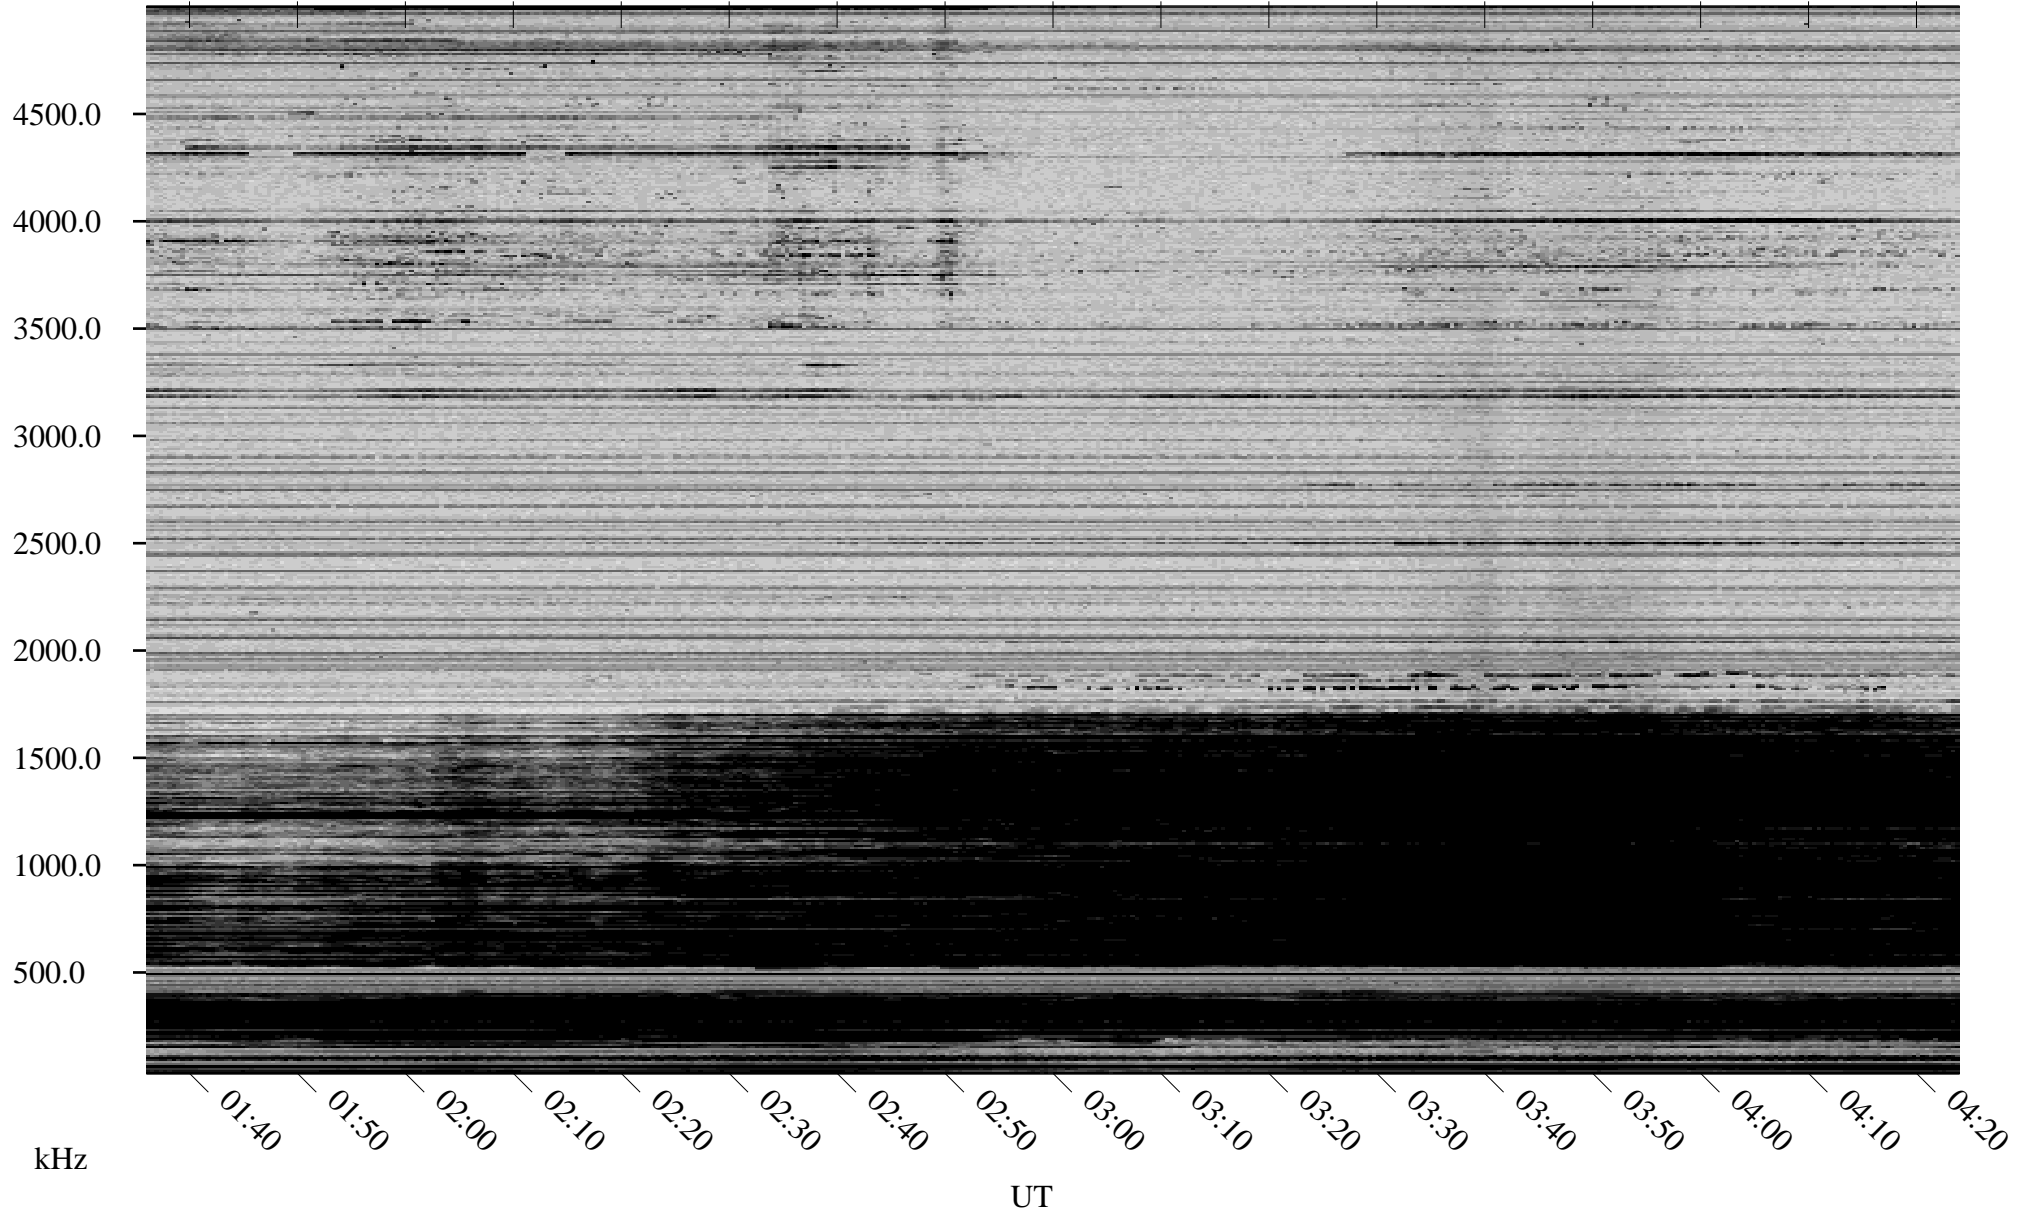

01/18/2007 Churchill, Manitoba

Linear Scale Black = 161 White = 15

CH07018L.R00m max_12

Page 1

01/18/2007 Churchill, Manitoba

Linear Scale Black = 161 White = 15

CH07018L.R00m max_12

Page 2

01/19/2007 Churchill, Manitoba

Linear Scale Black = 161 White = 15

CH07018L.R00m max_12

Page 3

01/19/2007 Churchill, Manitoba

Linear Scale Black = 161 White = 15

CH07018L.R00m max_12

Page 4

01/19/2007 Churchill, Manitoba

Linear Scale Black = 161 White = 15

CH07018L.R00m max_12

Page 5

01/19/2007 Churchill, Manitoba

Linear Scale Black = 161 White = 15

CH07018L.R00m max_12

Page 6

01/19/2007 Churchill, Manitoba

Linear Scale Black = 161 White = 15

CH07018L.R00m max_12

Page 7

01/19/2007 Churchill, Manitoba

Linear Scale Black = 161 White = 15

CH07018L.R00m max_12

Page 8