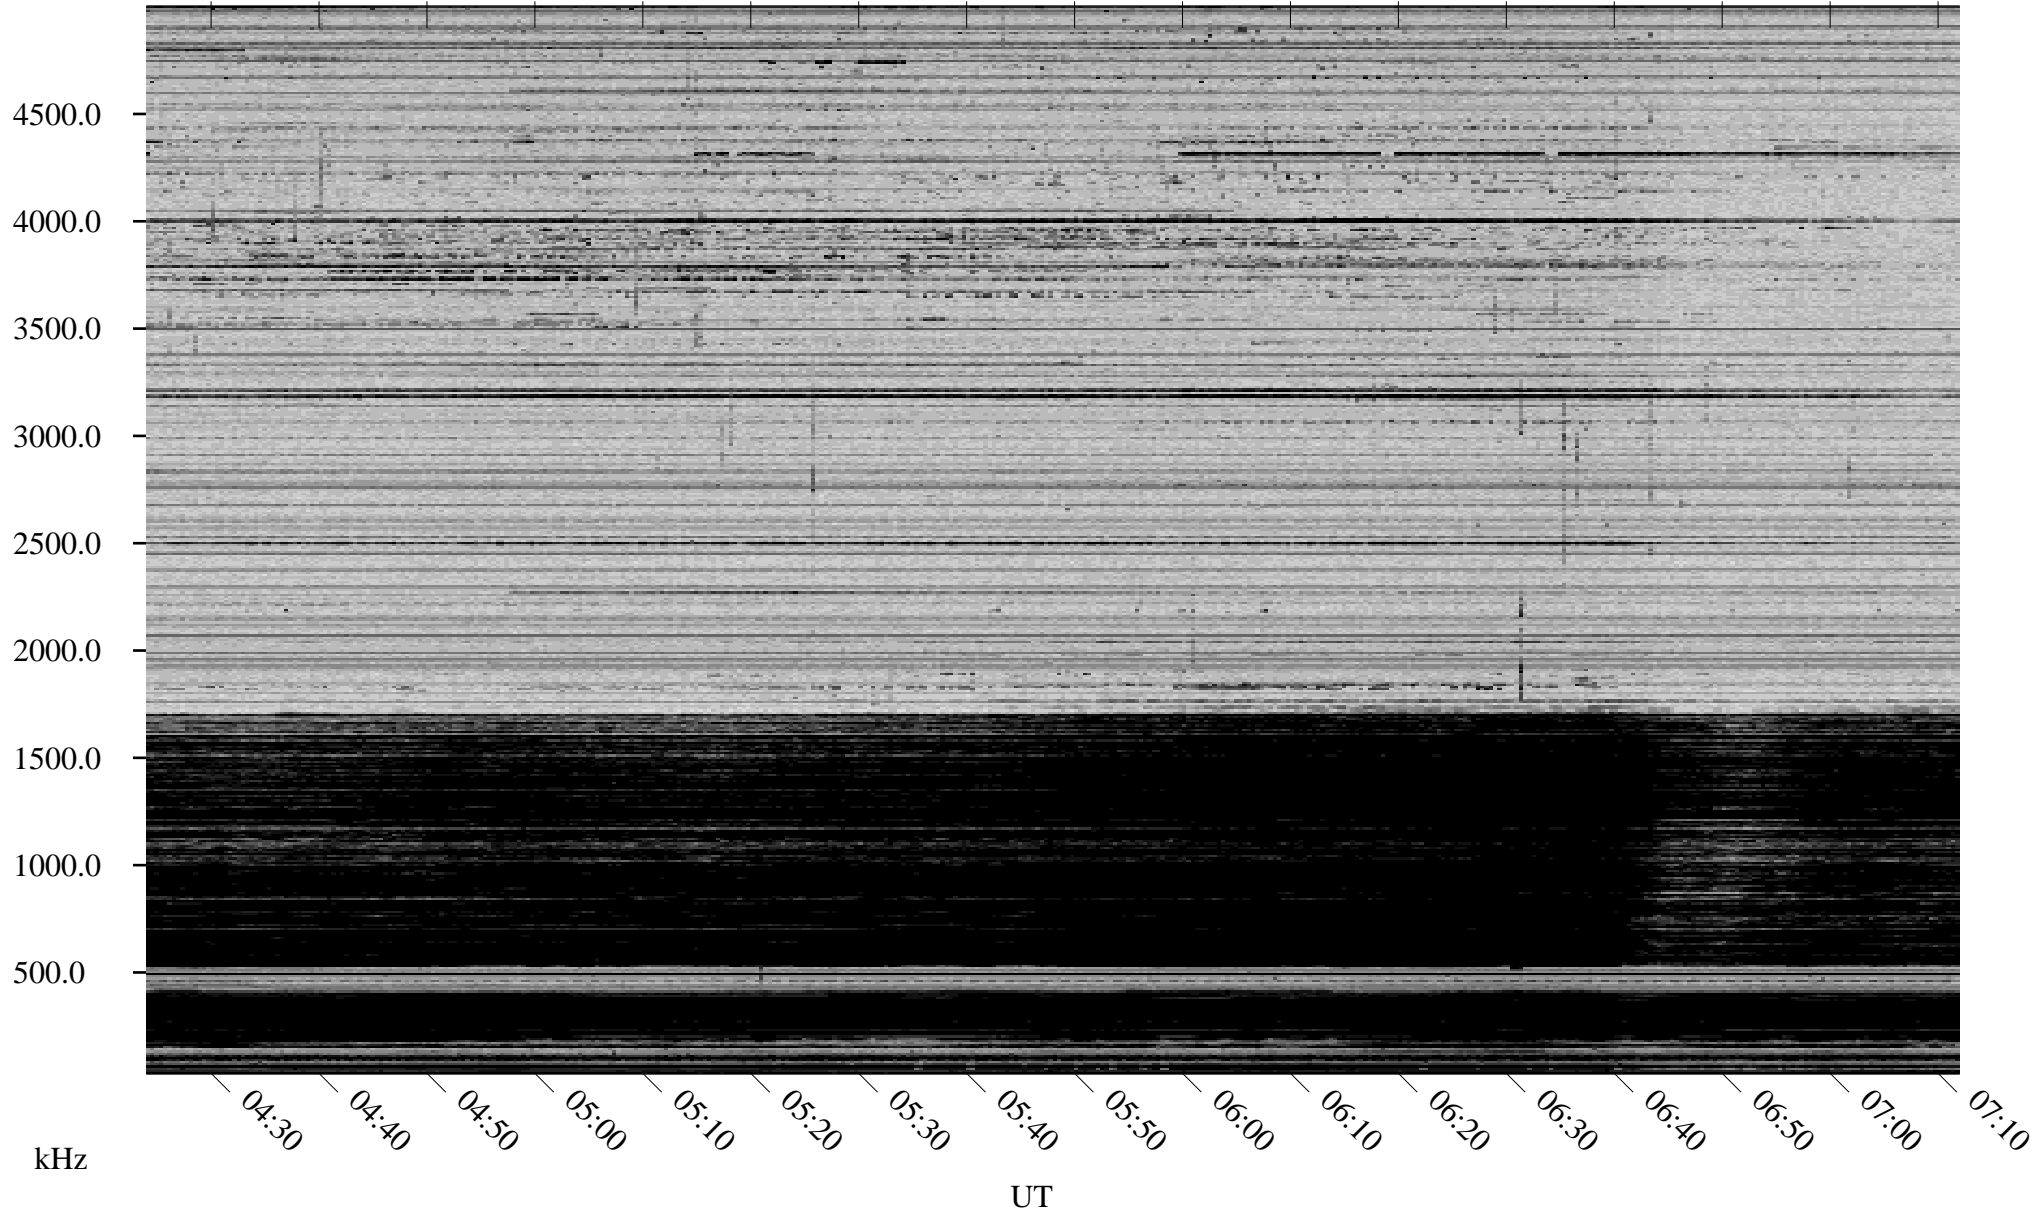

01/19/2007 Churchill, Manitoba

Linear Scale Black = 161 White = 15

CH07019L.R00m max_12

Page 1

01/19/2007 Churchill, Manitoba

Linear Scale Black = 161 White = 15

CH07019L.R00m max_12

Page 2

01/20/2007 Churchill, Manitoba

Linear Scale Black = 161 White = 15

CH07019L.R00m max_12

Page 3

01/20/2007 Churchill, Manitoba

Linear Scale Black = 161 White = 15

CH07019L.R00m max_12

Page 4

01/20/2007 Churchill, Manitoba

Linear Scale Black = 161 White = 15

CH07019L.R00m max_12

Page 5

01/20/2007 Churchill, Manitoba

Linear Scale Black = 161 White = 15

CH07019L.R00m max_12

Page 6

01/20/2007 Churchill, Manitoba

Linear Scale Black = 161 White = 15

CH07019L.R00m max_12

Page 7

01/20/2007 Churchill, Manitoba

Linear Scale Black = 161 White = 15

CH07019L.R00m max_12

Page 8