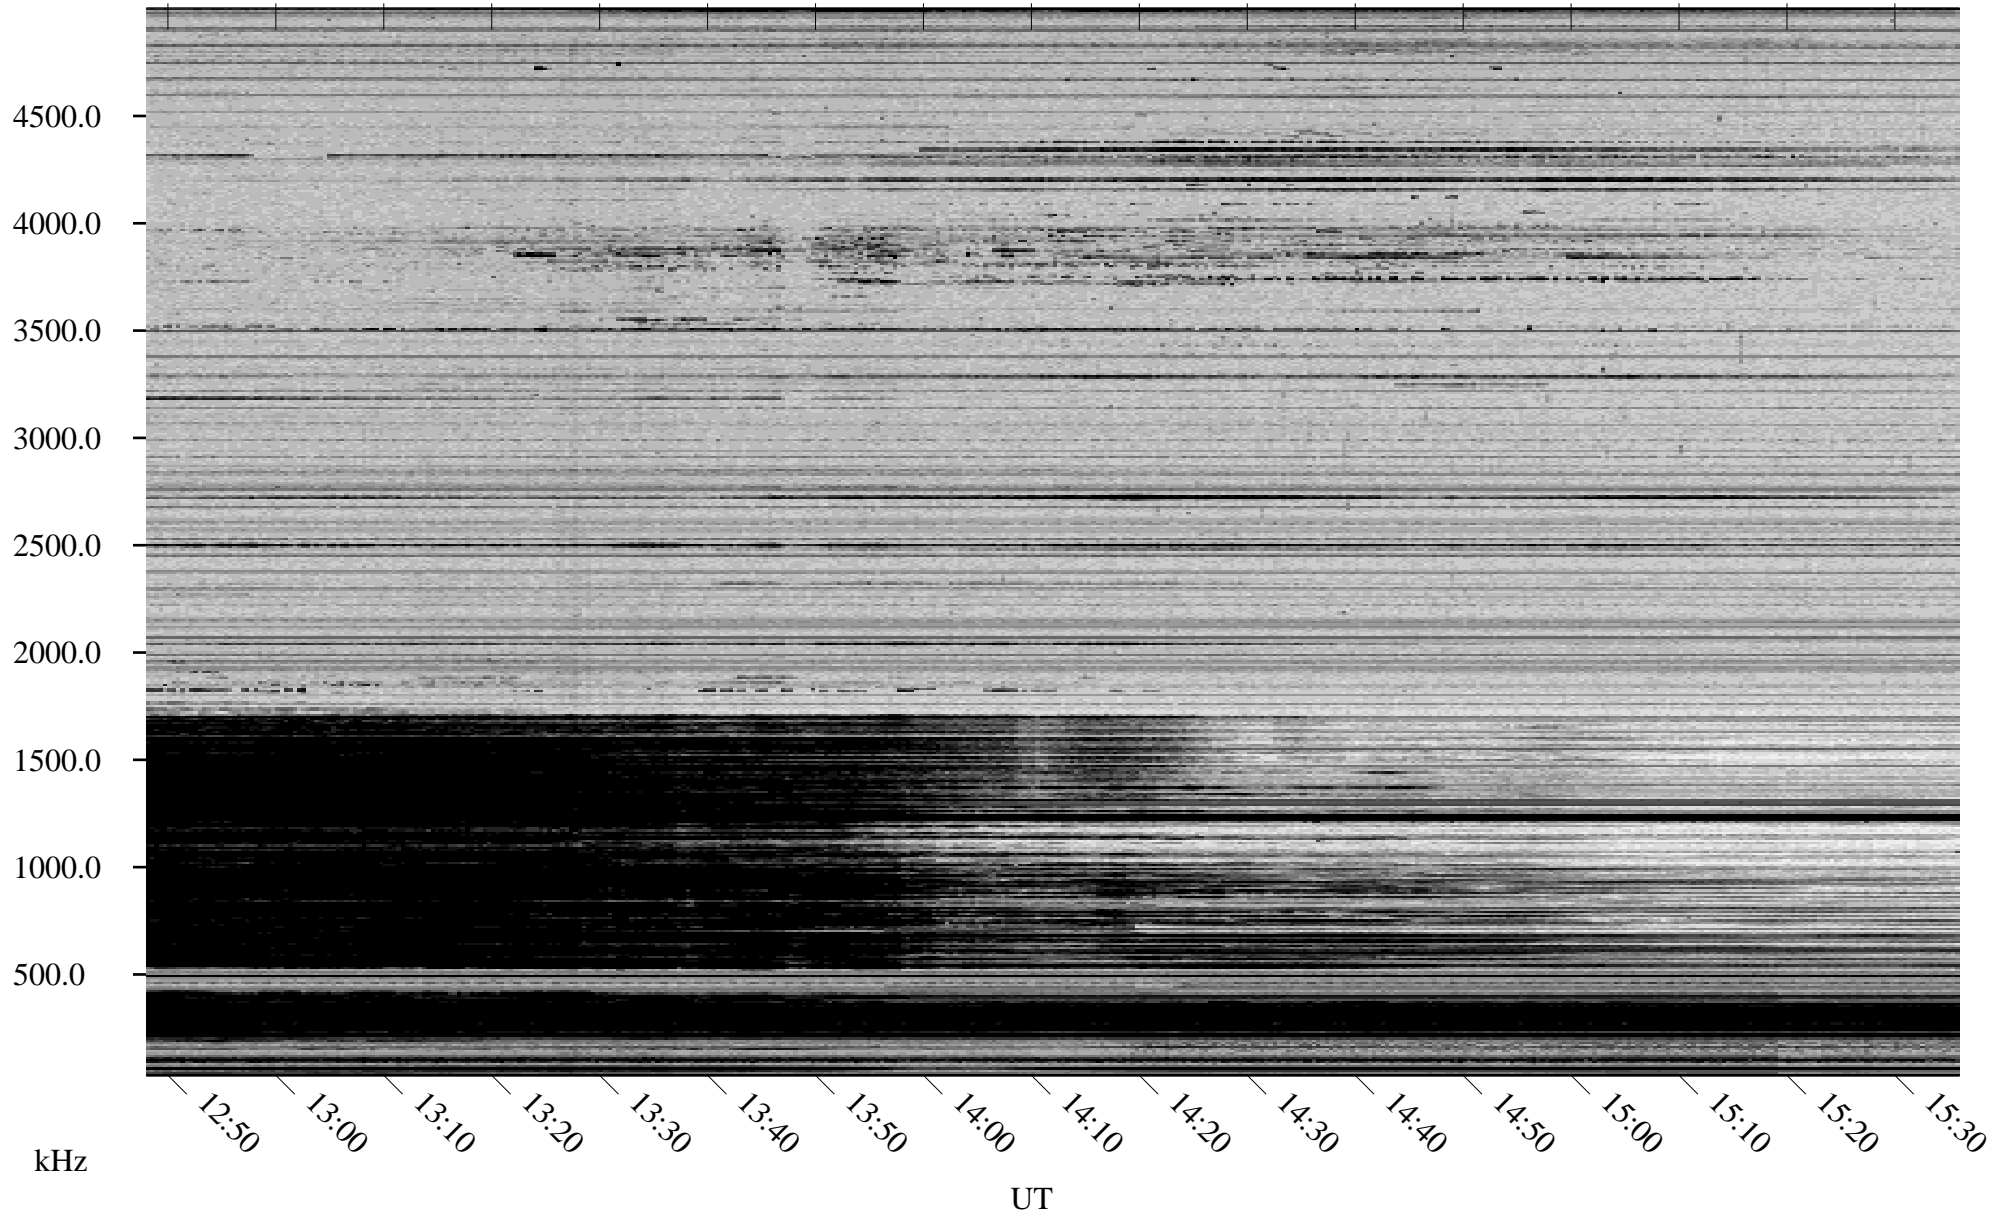

01/19/2007 Churchill, Manitoba

Linear Scale Black = 161 White = 15

CH07019L.R00m max_12

Page 1

01/19/2007 Churchill, Manitoba

Linear Scale Black = 161 White = 15

CH07019L.R00m max_12

Page 2

01/20/2007 Churchill, Manitoba

Linear Scale Black = 161 White = 15

CH07019L.R00m max_12

Page 3

01/20/2007 Churchill, Manitoba

Linear Scale Black = 161 White = 15

CH07019L.R00m max_12

Page 4

01/20/2007 Churchill, Manitoba

Linear Scale Black = 161 White = 15

CH07019L.R00m max_12

Page 5

01/20/2007 Churchill, Manitoba

Linear Scale Black = 161 White = 15

CH07019L.R00m max_12

Page 6

01/20/2007 Churchill, Manitoba

Linear Scale Black = 161 White = 15

CH07019L.R00m max_12

Page 7

01/20/2007 Churchill, Manitoba

Linear Scale Black = 161 White = 15

CH07019L.R00m max_12

Page 8