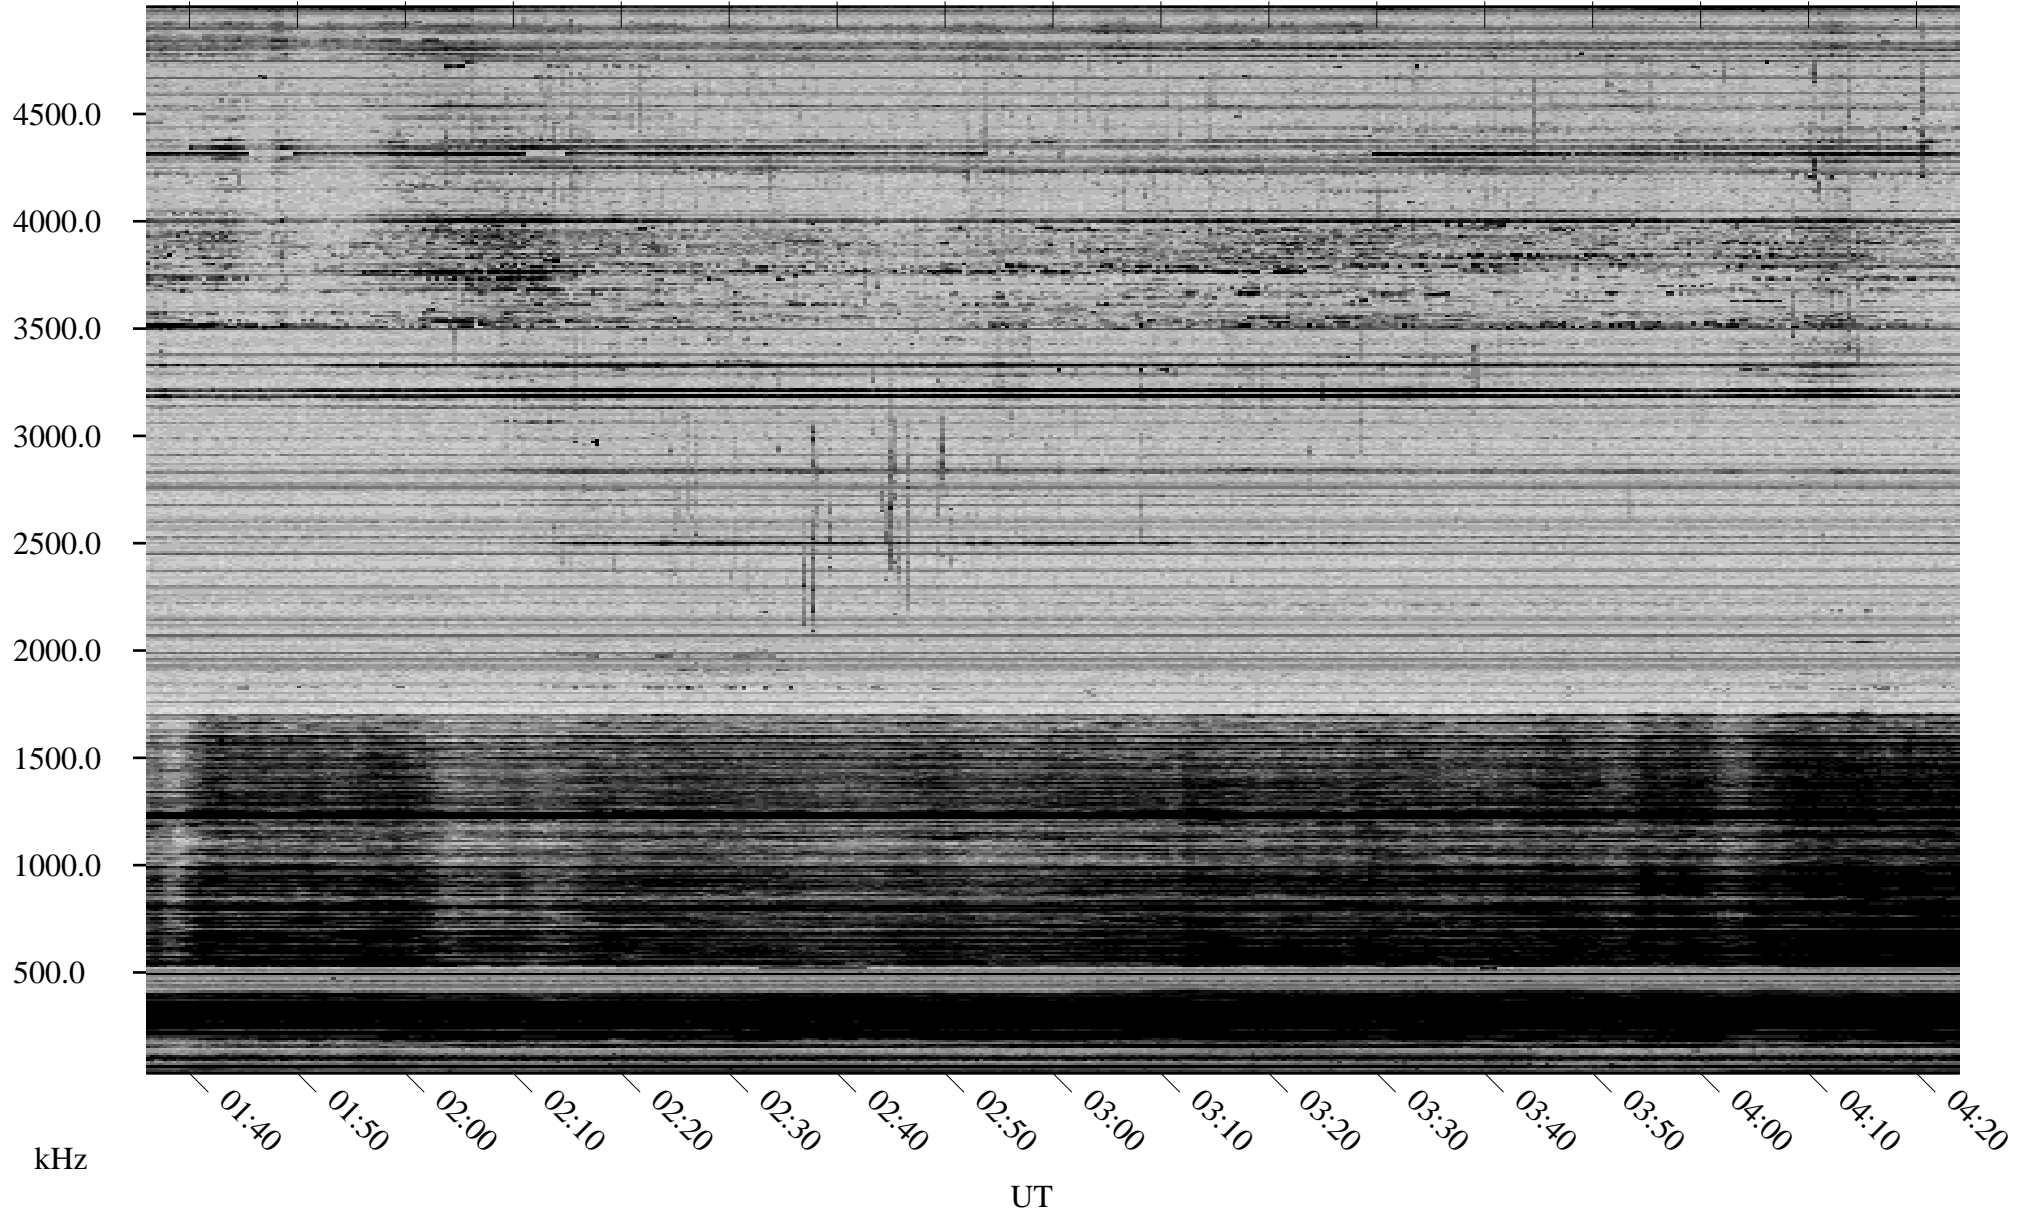

01/19/2007 Churchill, Manitoba

Linear Scale Black = 161 White = 15

CH07019L.R00m max_12

Page 1

01/19/2007 Churchill, Manitoba

Linear Scale Black = 161 White = 15

CH07019L.R00m max_12

Page 2

01/20/2007 Churchill, Manitoba

Linear Scale Black = 161 White = 15

CH07019L.R00m max_12

Page 3

01/20/2007 Churchill, Manitoba

Linear Scale Black = 161 White = 15

CH07019L.R00m max_12

Page 4

01/20/2007 Churchill, Manitoba

Linear Scale Black = 161 White = 15

CH07019L.R00m max_12

Page 5

01/20/2007 Churchill, Manitoba

Linear Scale Black = 161 White = 15

CH07019L.R00m max_12

Page 6

01/20/2007 Churchill, Manitoba

Linear Scale Black = 161 White = 15

CH07019L.R00m max_12

Page 7

01/20/2007 Churchill, Manitoba

Linear Scale Black = 161 White = 15

CH07019L.R00m max_12

Page 8