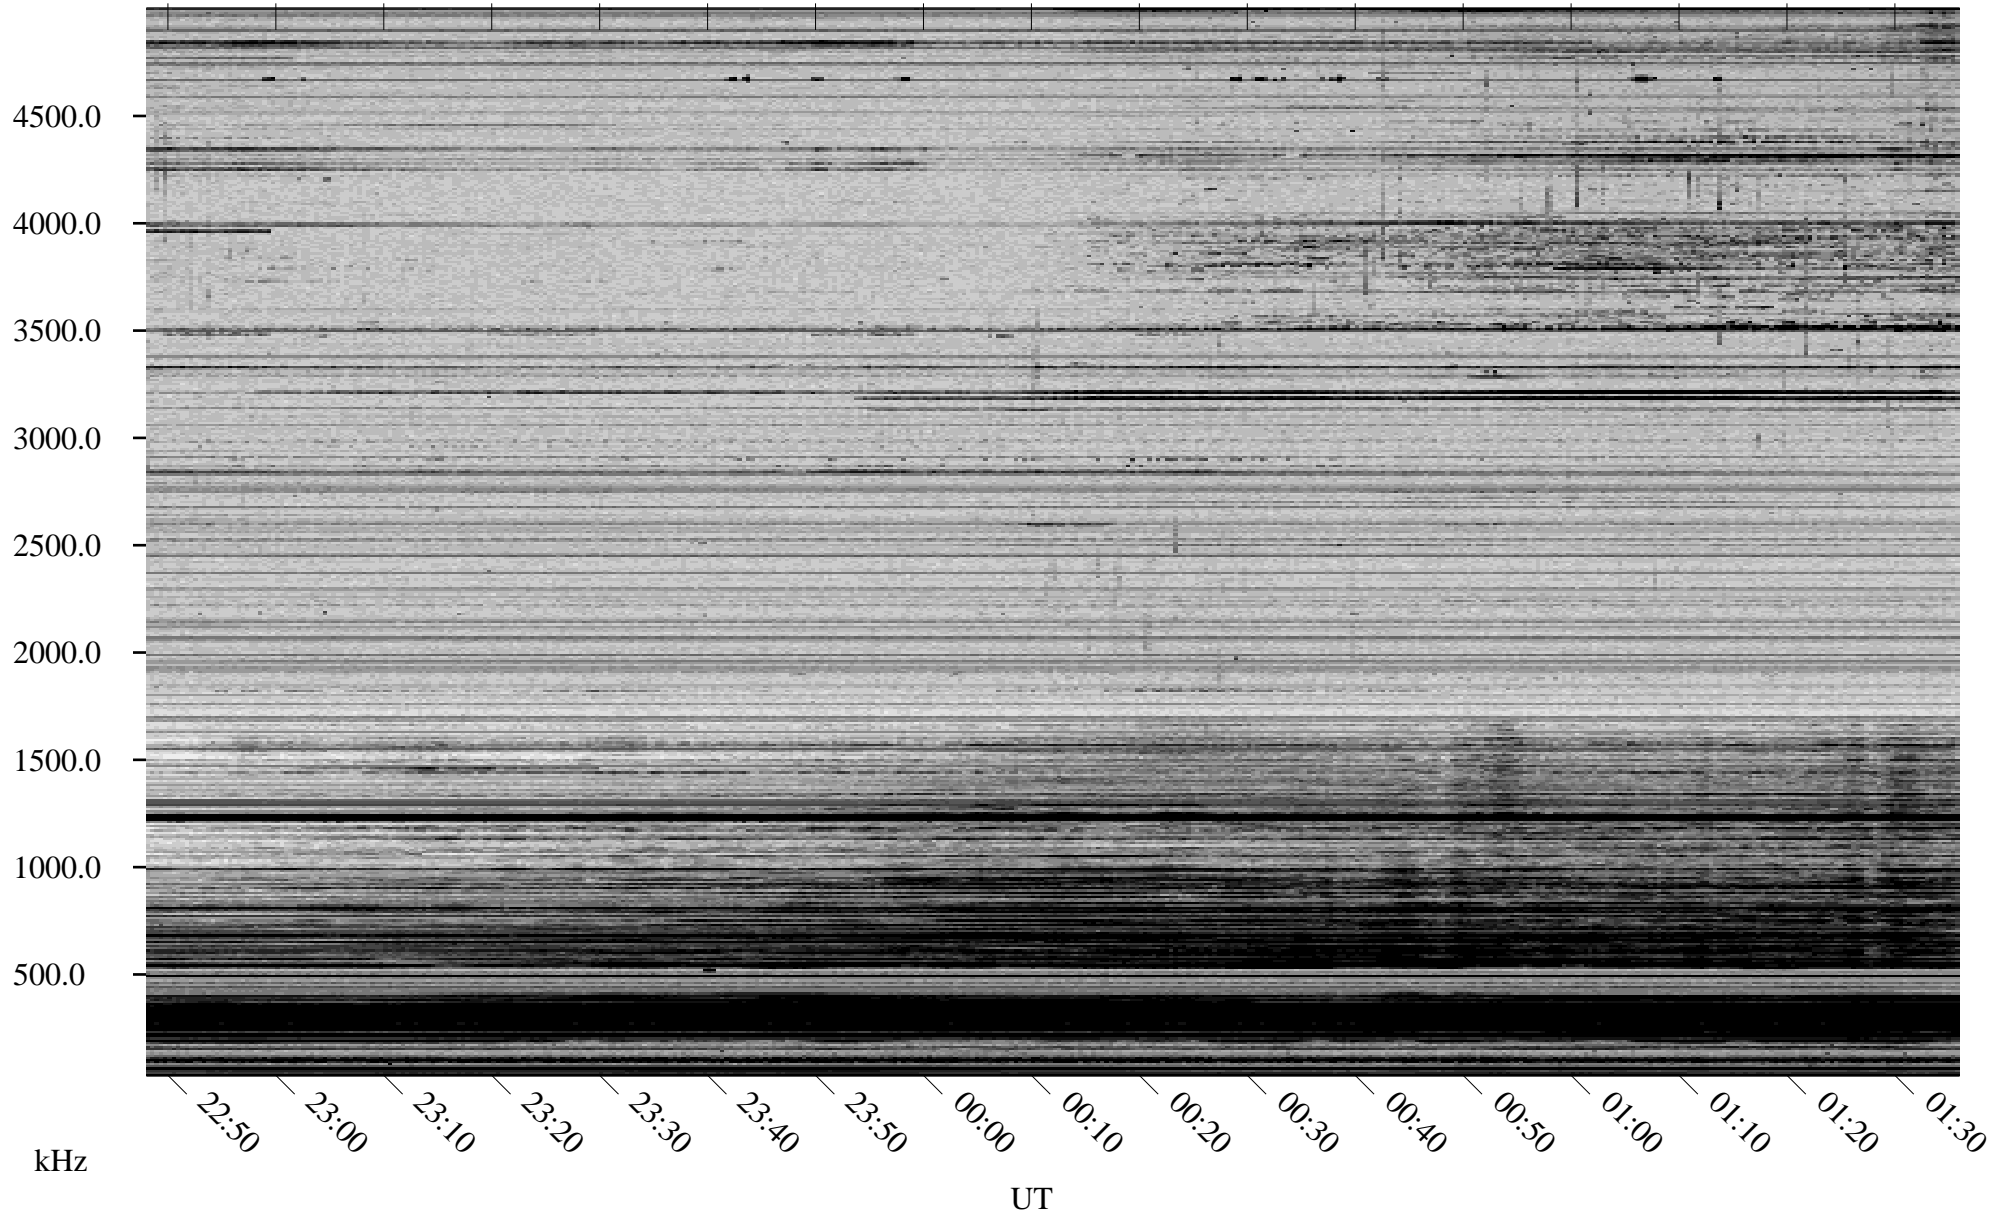

01/19/2007 Churchill, Manitoba

Linear Scale Black = 161 White = 15

CH07019L.R00m max_12

Page 1

01/19/2007 Churchill, Manitoba

Linear Scale Black = 161 White = 15

CH07019L.R00m max_12

Page 2

01/20/2007 Churchill, Manitoba

Linear Scale Black = 161 White = 15

CH07019L.R00m max_12

Page 3

01/20/2007 Churchill, Manitoba

Linear Scale Black = 161 White = 15

CH07019L.R00m max_12

Page 4

01/20/2007 Churchill, Manitoba

Linear Scale Black = 161 White = 15

CH07019L.R00m max_12

Page 5

01/20/2007 Churchill, Manitoba

Linear Scale Black = 161 White = 15

CH07019L.R00m max_12

Page 6

01/20/2007 Churchill, Manitoba

Linear Scale Black = 161 White = 15

CH07019L.R00m max_12

Page 7

01/20/2007 Churchill, Manitoba

Linear Scale Black = 161 White = 15

CH07019L.R00m max_12

Page 8