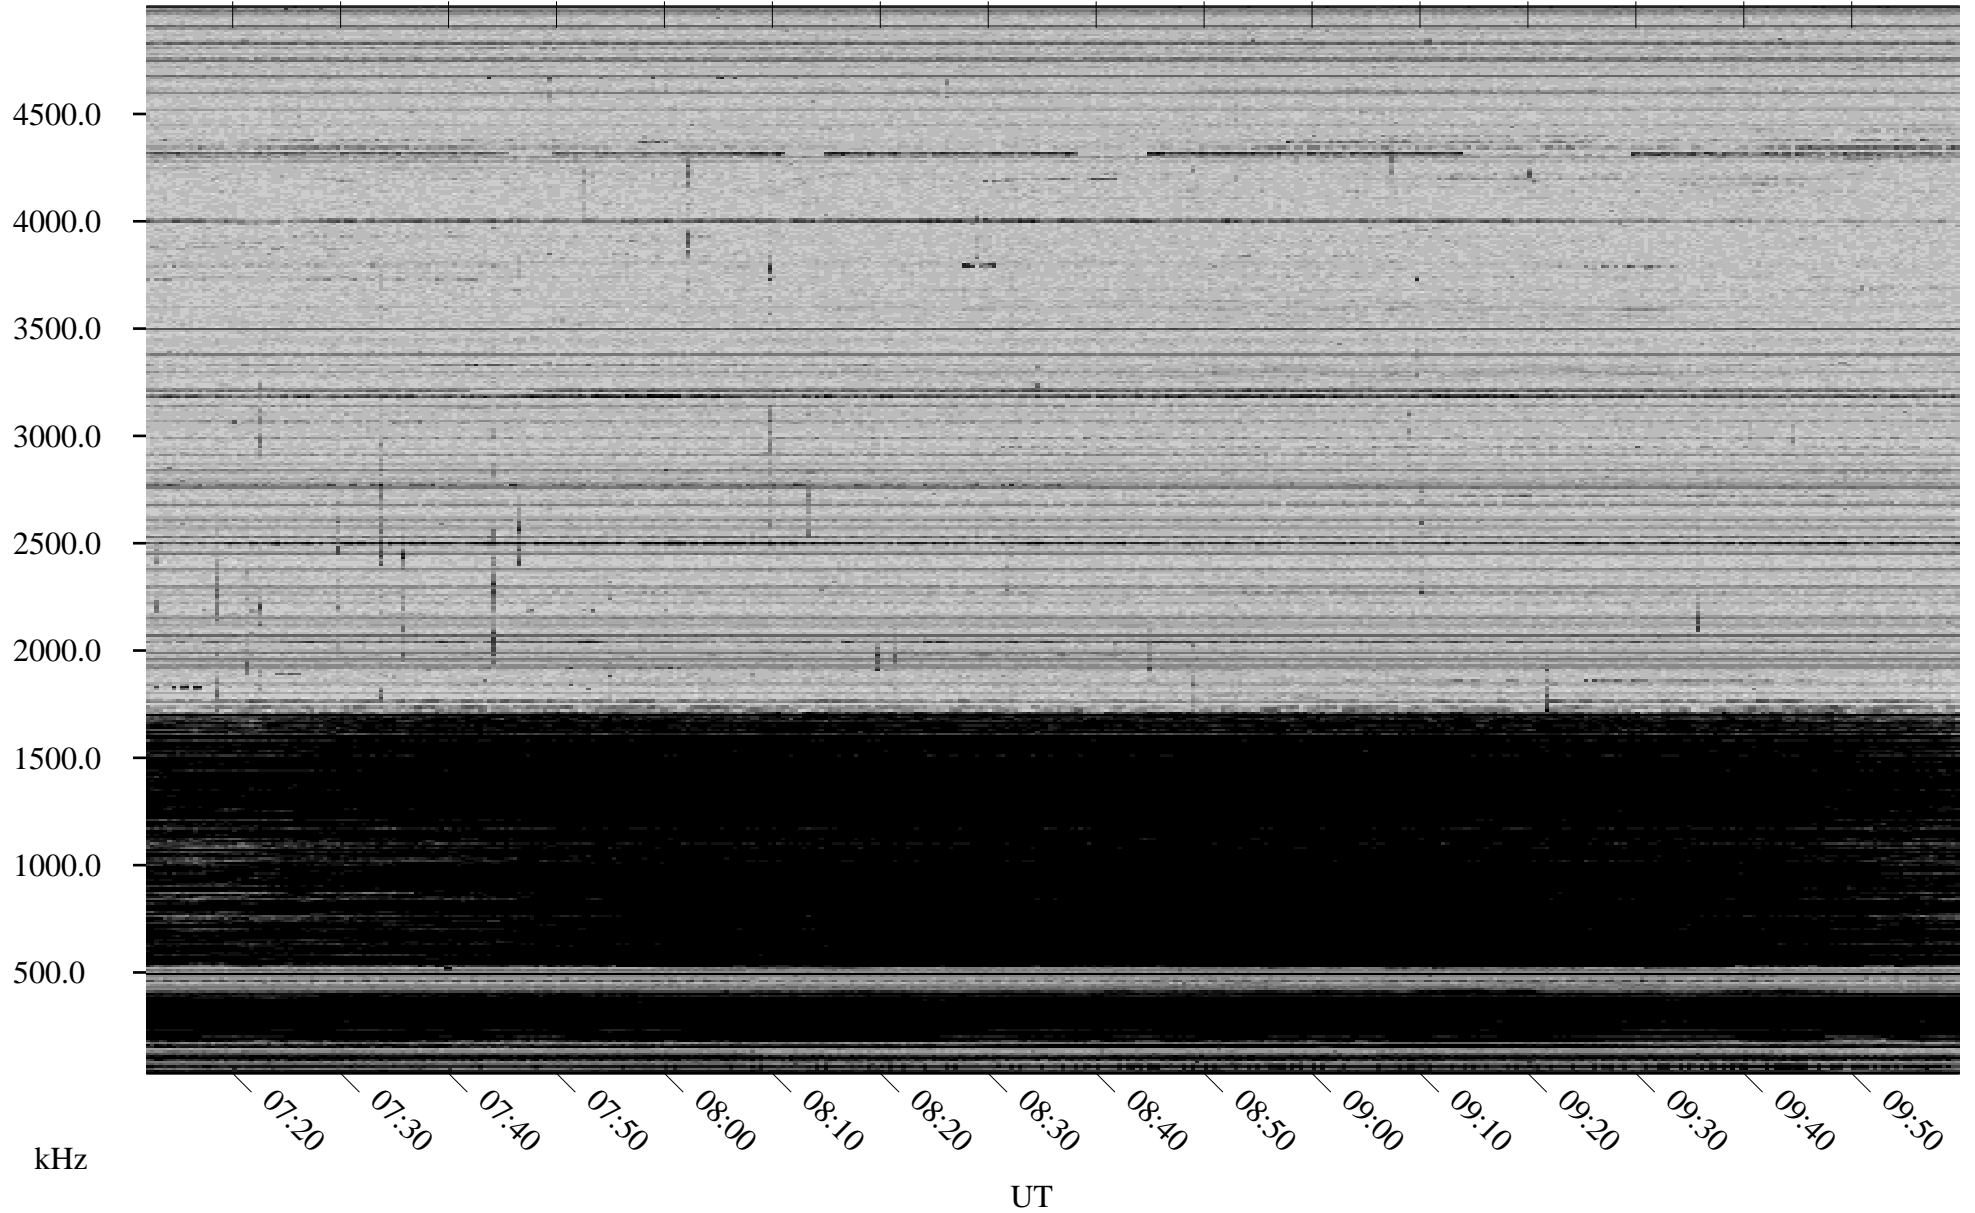

01/19/2007 Churchill, Manitoba

Linear Scale Black = 161 White = 15

CH07019L.R00m max_12

Page 1

01/19/2007 Churchill, Manitoba

Linear Scale Black = 161 White = 15

CH07019L.R00m max_12

Page 2

01/20/2007 Churchill, Manitoba

Linear Scale Black = 161 White = 15

CH07019L.R00m max_12

Page 3

01/20/2007 Churchill, Manitoba

Linear Scale Black = 161 White = 15

CH07019L.R00m max_12

Page 4

01/20/2007 Churchill, Manitoba

Linear Scale Black = 161 White = 15

CH07019L.R00m max_12

Page 5

01/20/2007 Churchill, Manitoba

Linear Scale Black = 161 White = 15

CH07019L.R00m max_12

Page 6

01/20/2007 Churchill, Manitoba

Linear Scale Black = 161 White = 15

CH07019L.R00m max_12

Page 7

01/20/2007 Churchill, Manitoba

Linear Scale Black = 161 White = 15

CH07019L.R00m max_12

Page 8