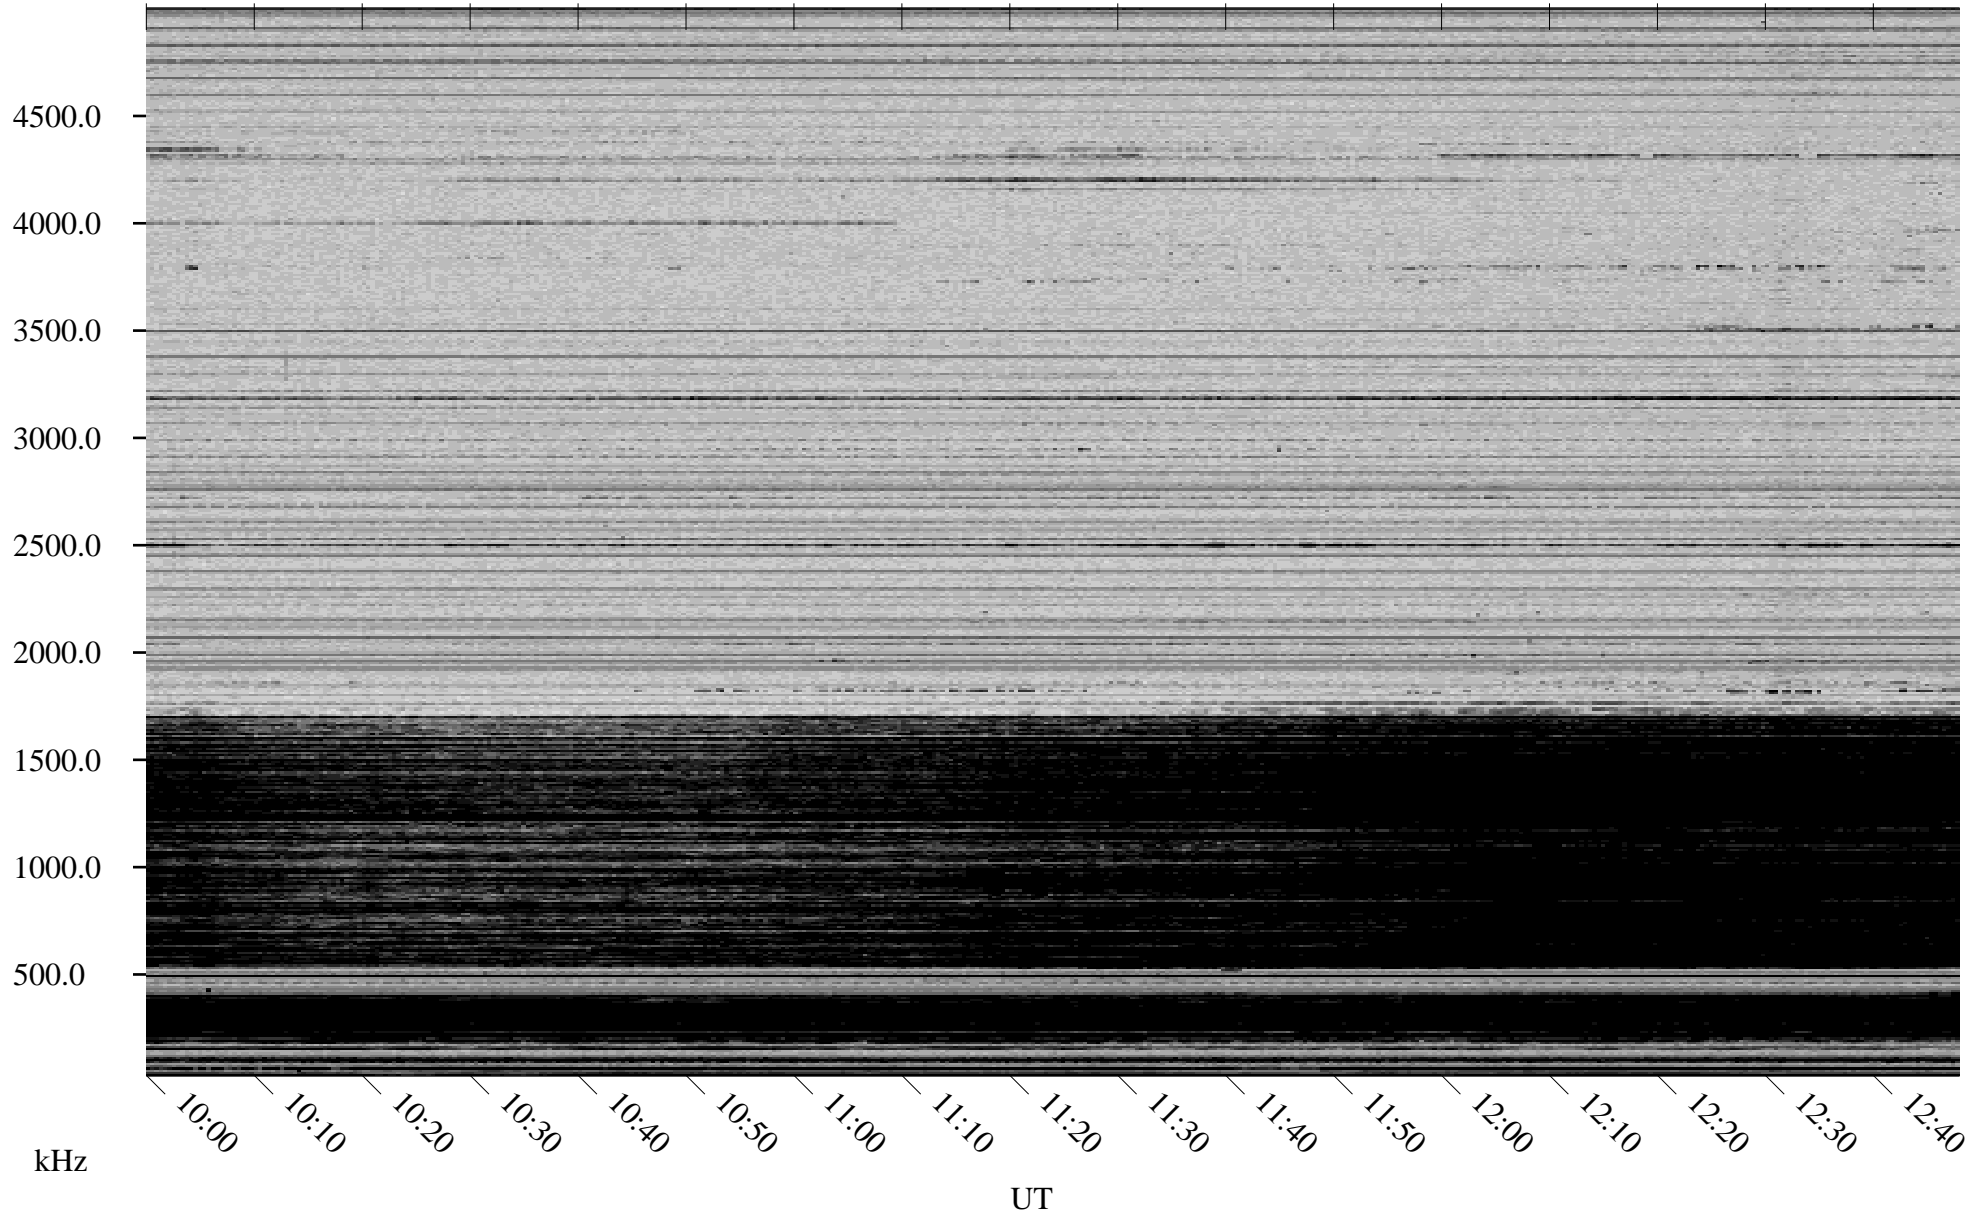

01/19/2007 Churchill, Manitoba

Linear Scale Black = 161 White = 15

CH07019L.R00m max_12

Page 1

01/19/2007 Churchill, Manitoba

Linear Scale Black = 161 White = 15

CH07019L.R00m max_12

Page 2

01/20/2007 Churchill, Manitoba

Linear Scale Black = 161 White = 15

CH07019L.R00m max_12

Page 3

01/20/2007 Churchill, Manitoba

Linear Scale Black = 161 White = 15

CH07019L.R00m max_12

Page 4

01/20/2007 Churchill, Manitoba

Linear Scale Black = 161 White = 15

CH07019L.R00m max_12

Page 5

01/20/2007 Churchill, Manitoba

Linear Scale Black = 161 White = 15

CH07019L.R00m max_12

Page 6

01/20/2007 Churchill, Manitoba

Linear Scale Black = 161 White = 15

CH07019L.R00m max_12

Page 7

01/20/2007 Churchill, Manitoba

Linear Scale Black = 161 White = 15

CH07019L.R00m max_12

Page 8