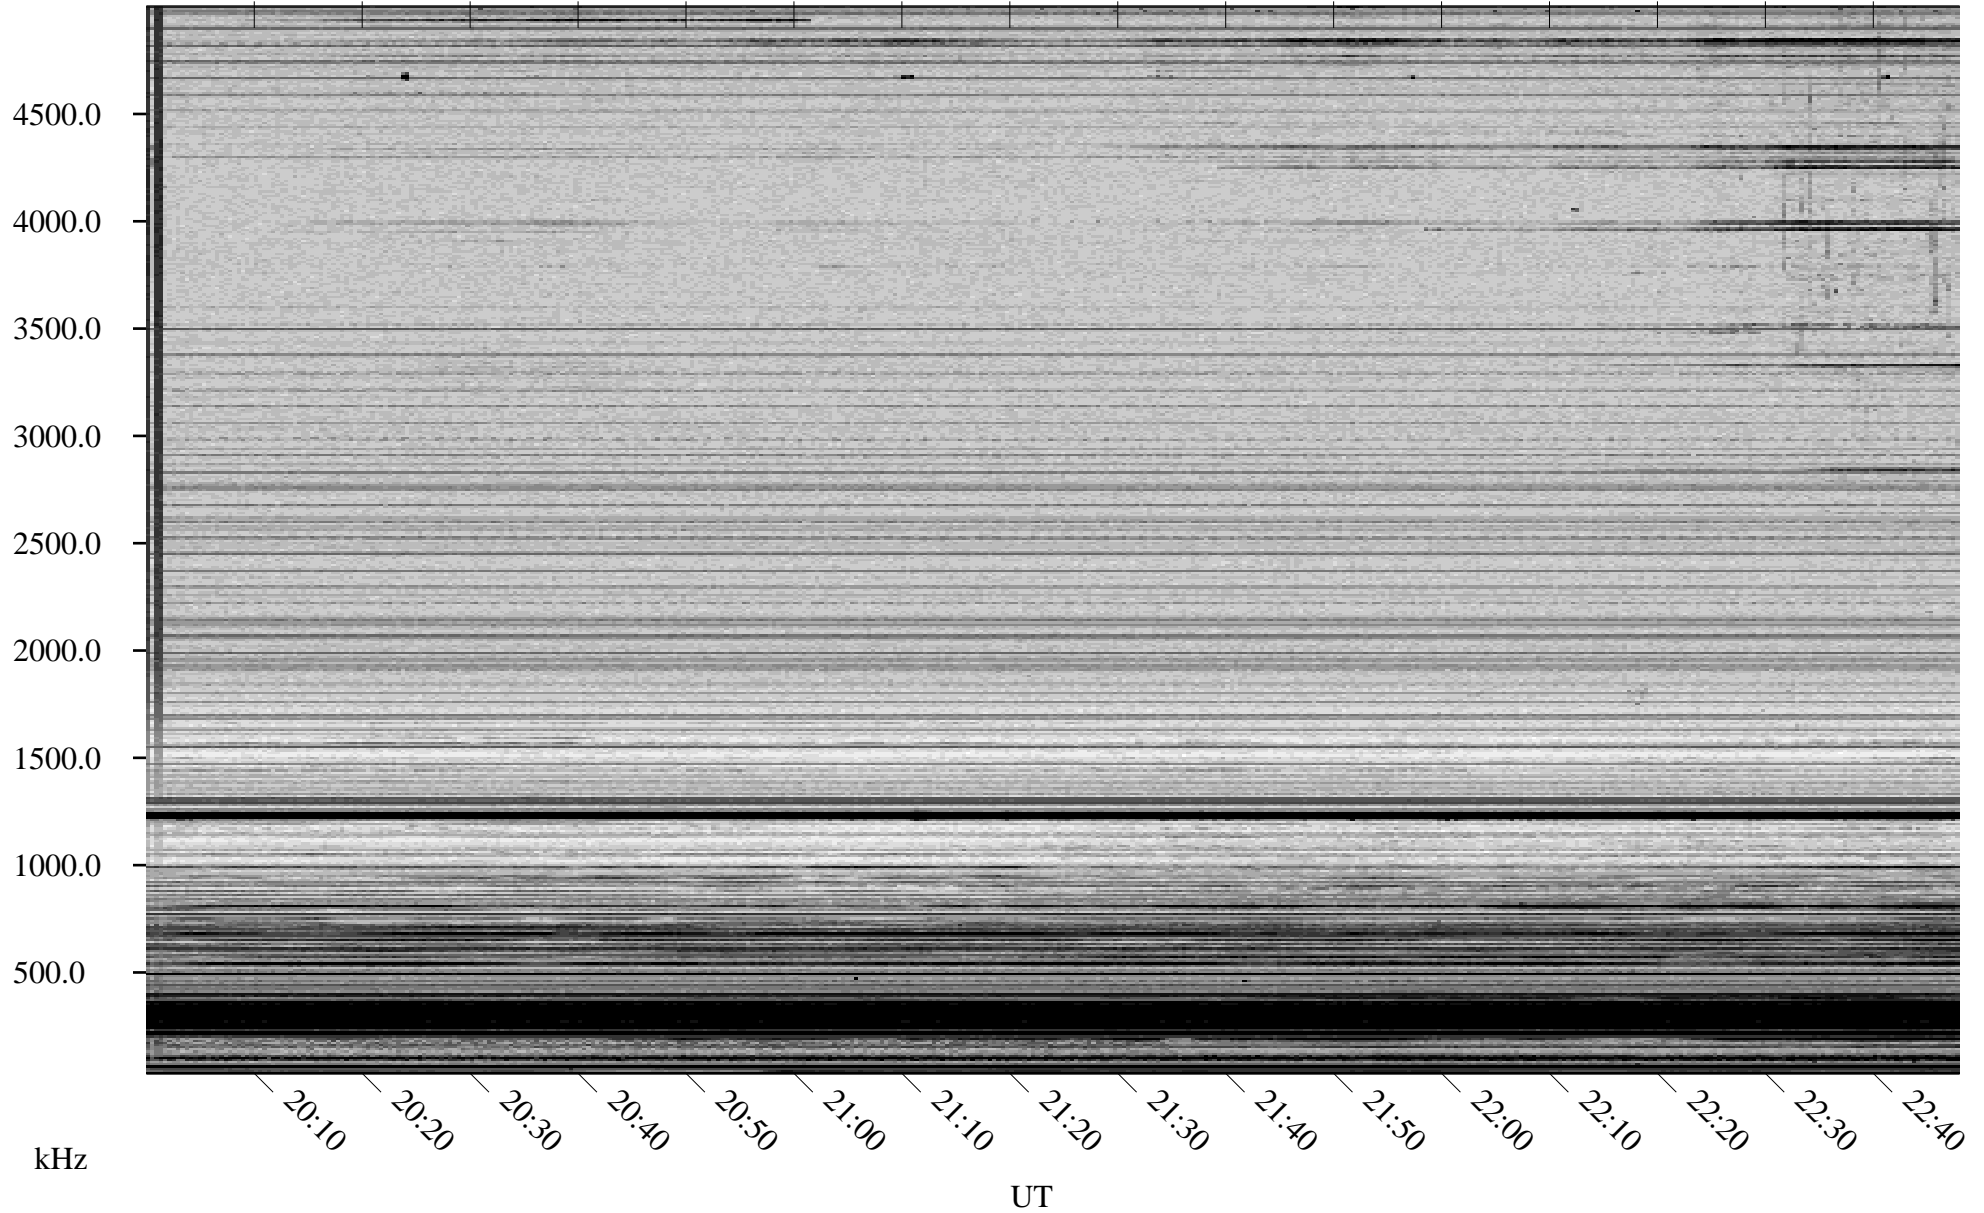

01/19/2007 Churchill, Manitoba

Linear Scale Black = 161 White = 15

CH07019L.R00m max_12

Page 1

01/19/2007 Churchill, Manitoba

Linear Scale Black = 161 White = 15

CH07019L.R00m max_12

Page 2

01/20/2007 Churchill, Manitoba

Linear Scale Black = 161 White = 15

CH07019L.R00m max_12

Page 3

01/20/2007 Churchill, Manitoba

Linear Scale Black = 161 White = 15

CH07019L.R00m max_12

Page 4

01/20/2007 Churchill, Manitoba

Linear Scale Black = 161 White = 15

CH07019L.R00m max_12

Page 5

01/20/2007 Churchill, Manitoba

Linear Scale Black = 161 White = 15

CH07019L.R00m max_12

Page 6

01/20/2007 Churchill, Manitoba

Linear Scale Black = 161 White = 15

CH07019L.R00m max_12

Page 7

01/20/2007 Churchill, Manitoba

Linear Scale Black = 161 White = 15

CH07019L.R00m max_12

Page 8