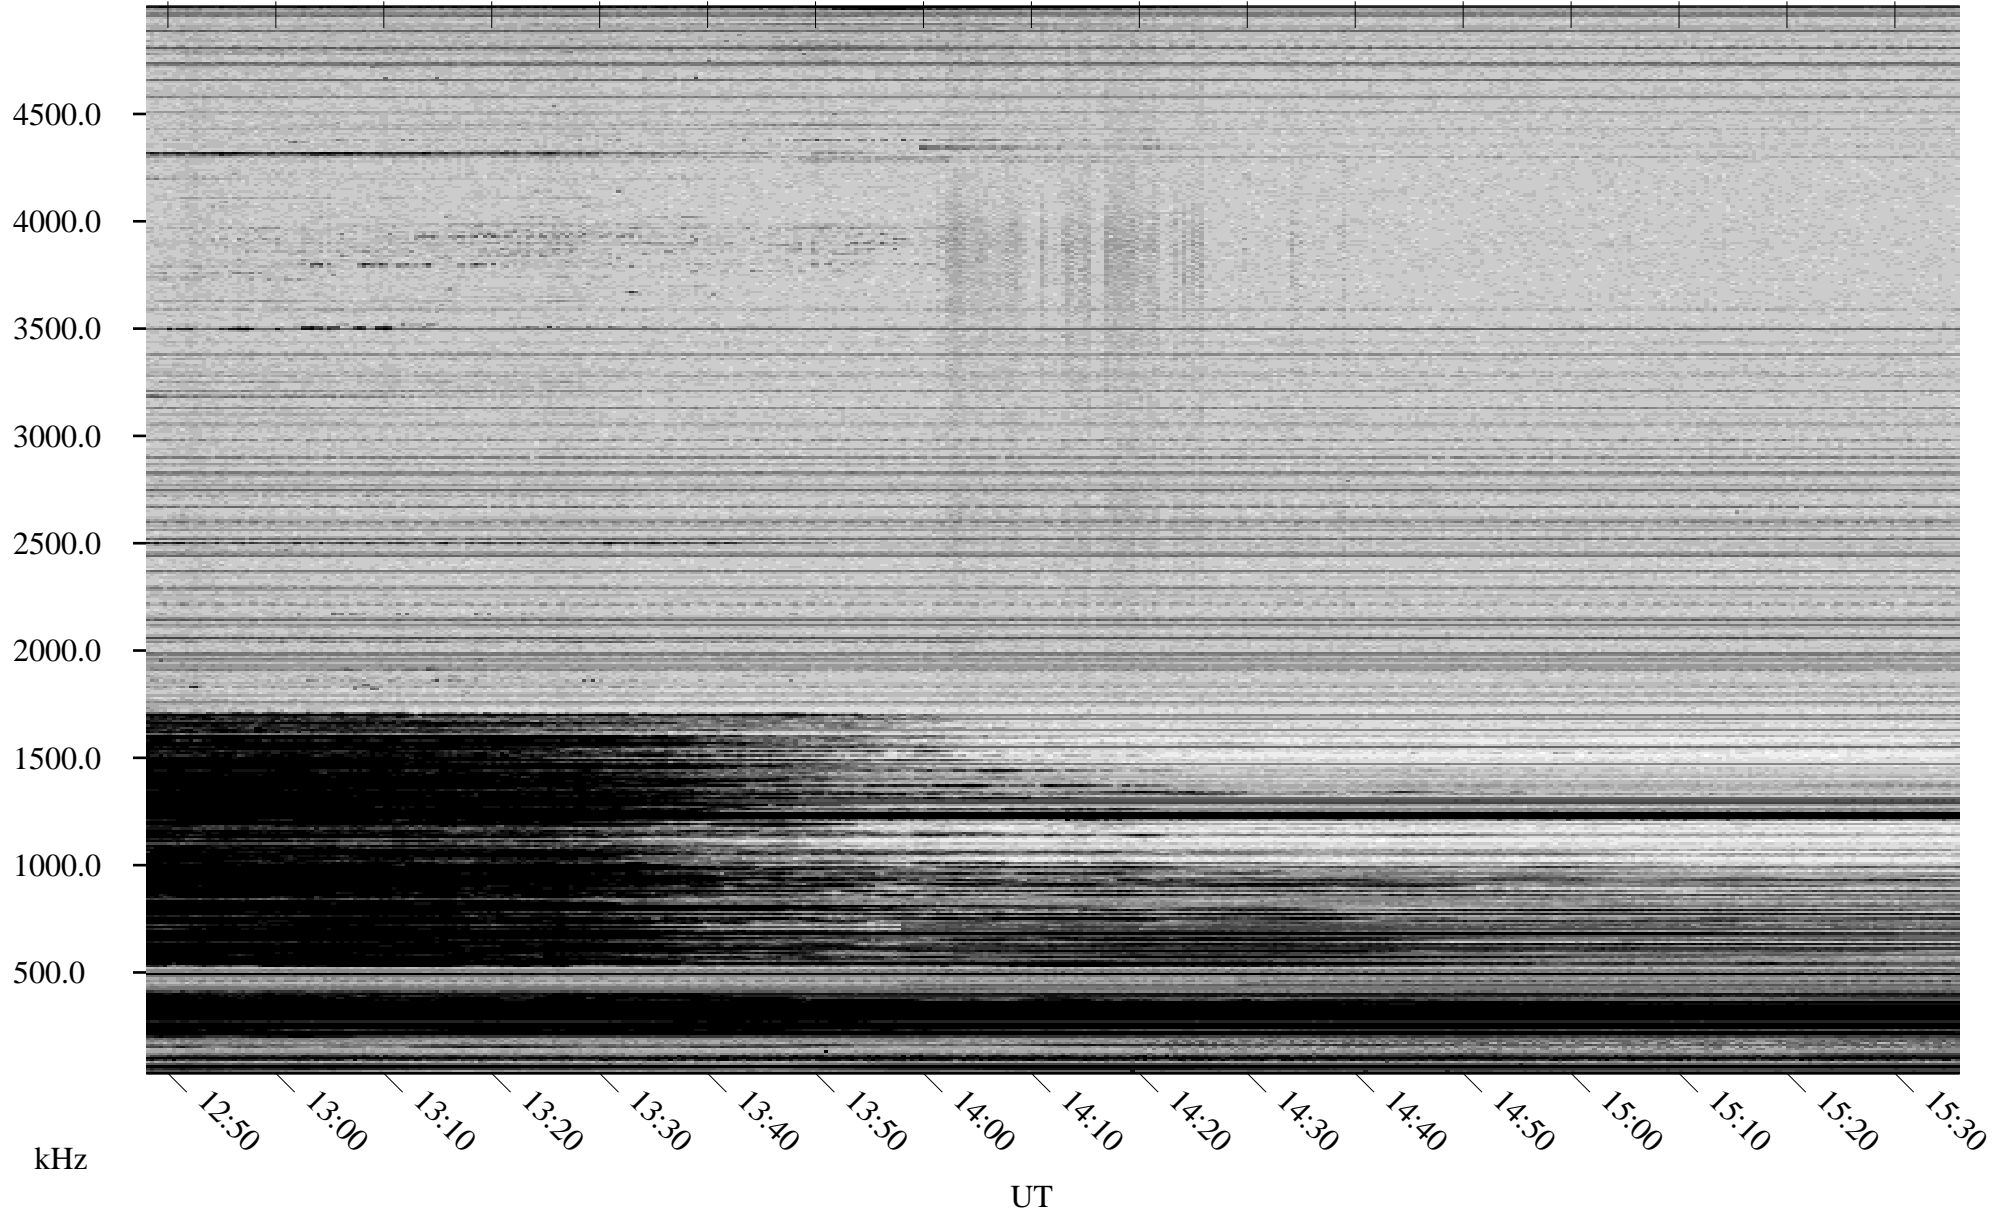

01/20/2007 Churchill, Manitoba

Linear Scale Black = 161 White = 15

CH07020L.R00m max_12

Page 1

01/20/2007 Churchill, Manitoba

Linear Scale Black = 161 White = 15

CH07020L.R00m max_12

Page 2

01/21/2007 Churchill, Manitoba

Linear Scale Black = 161 White = 15

CH07020L.R00m max_12

Page 3

01/21/2007 Churchill, Manitoba

Linear Scale Black = 161 White = 15

CH07020L.R00m max_12

Page 4

01/21/2007 Churchill, Manitoba

Linear Scale Black = 161 White = 15

CH07020L.R00m max_12

Page 5

01/21/2007 Churchill, Manitoba

Linear Scale Black = 161 White = 15

CH07020L.R00m max_12

Page 6

01/21/2007 Churchill, Manitoba

Linear Scale Black = 161 White = 15

CH07020L.R00m max_12

Page 7

01/21/2007 Churchill, Manitoba

Linear Scale Black = 161 White = 15

CH07020L.R00m max_12

Page 8