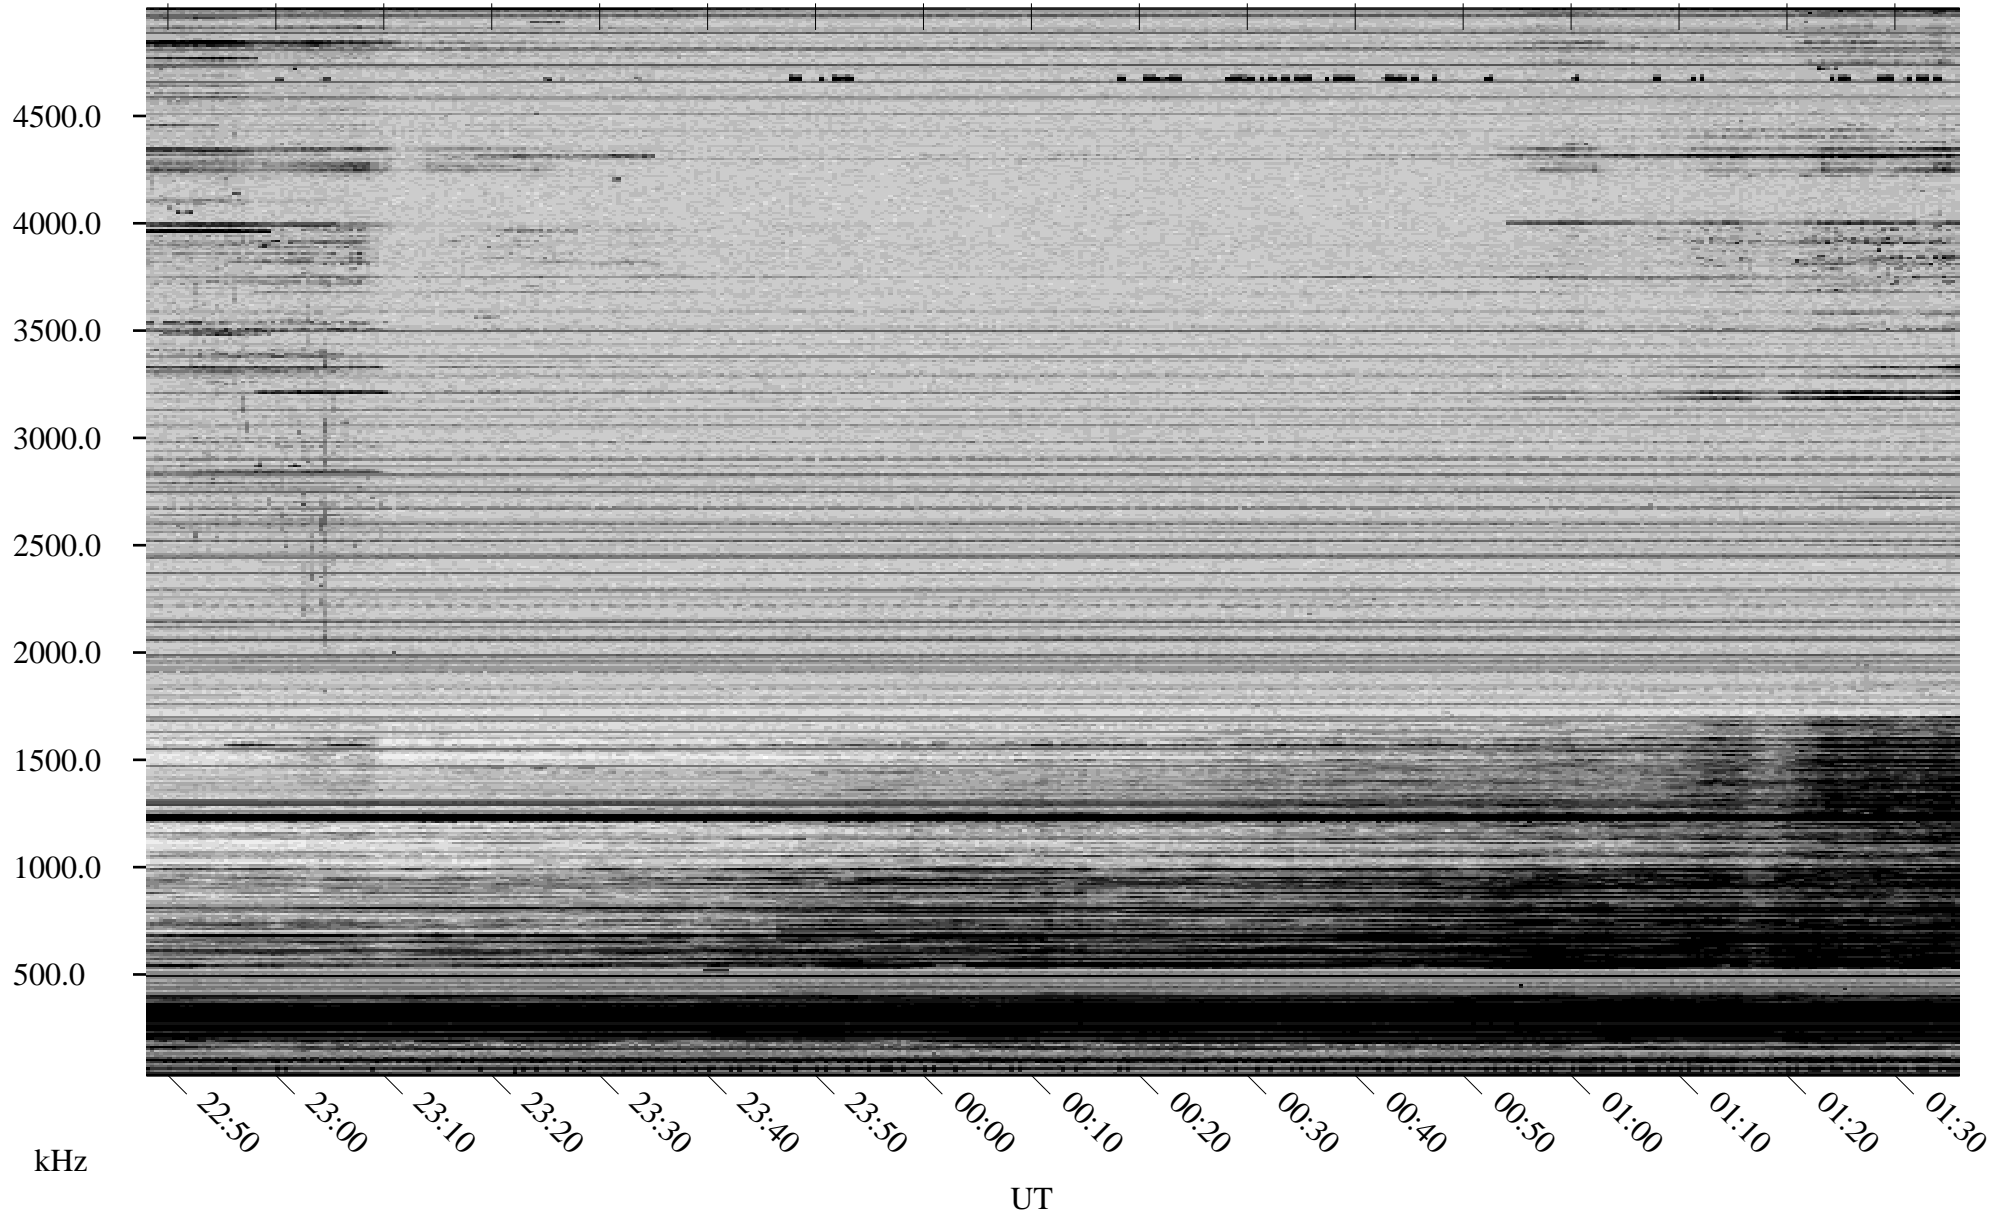

01/20/2007 Churchill, Manitoba

Linear Scale Black = 161 White = 15

CH07020L.R00m max_12

Page 1

01/20/2007 Churchill, Manitoba

Linear Scale Black = 161 White = 15

CH07020L.R00m max_12

Page 2

01/21/2007 Churchill, Manitoba

Linear Scale Black = 161 White = 15

CH07020L.R00m max_12

Page 3

01/21/2007 Churchill, Manitoba

Linear Scale Black = 161 White = 15

CH07020L.R00m max_12

Page 4

01/21/2007 Churchill, Manitoba

Linear Scale Black = 161 White = 15

CH07020L.R00m max_12

Page 5

01/21/2007 Churchill, Manitoba

Linear Scale Black = 161 White = 15

CH07020L.R00m max_12

Page 6

01/21/2007 Churchill, Manitoba

Linear Scale Black = 161 White = 15

CH07020L.R00m max_12

Page 7

01/21/2007 Churchill, Manitoba

Linear Scale Black = 161 White = 15

CH07020L.R00m max_12

Page 8