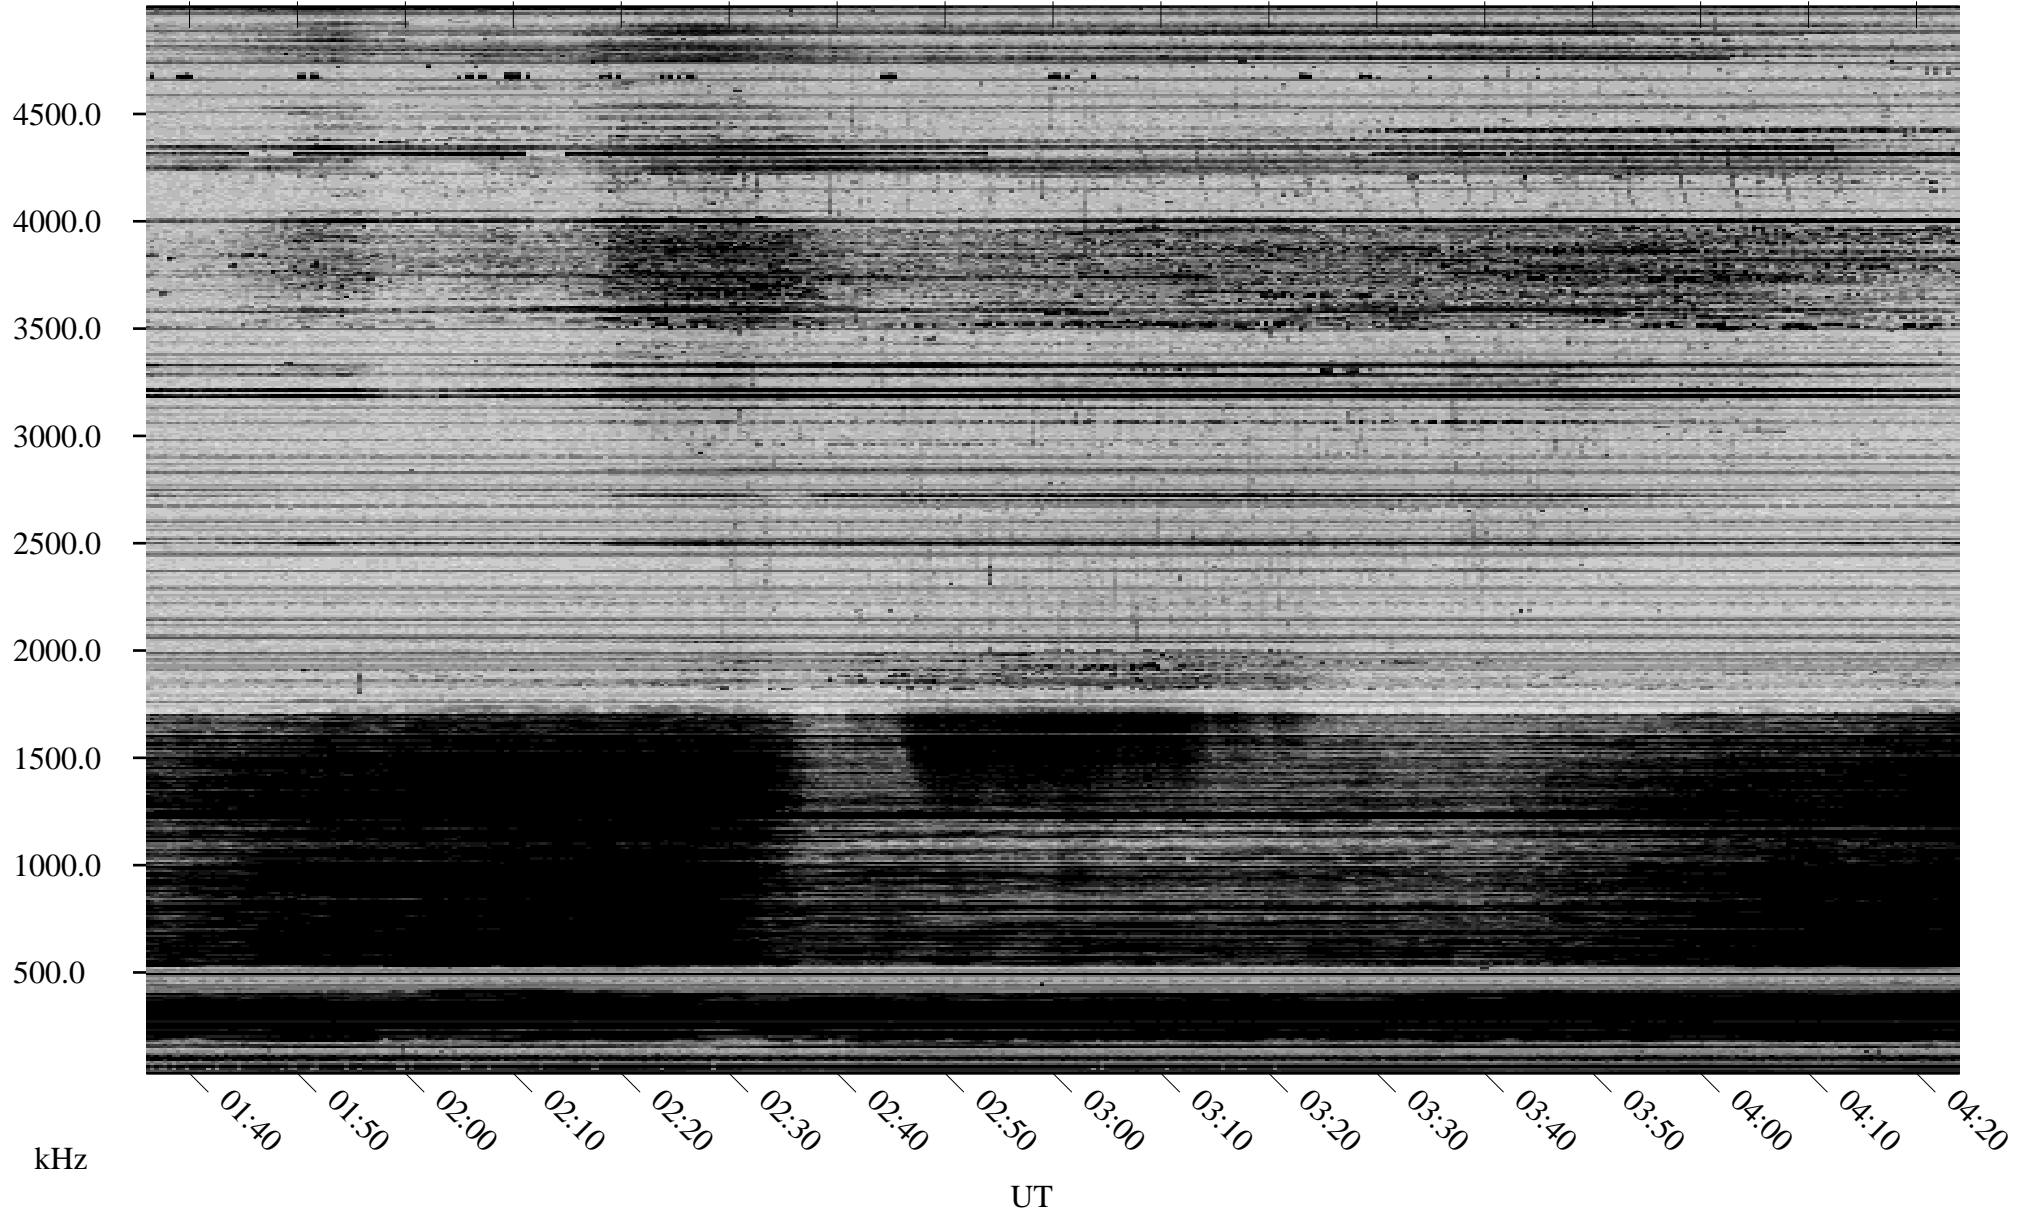

01/20/2007 Churchill, Manitoba

Linear Scale Black = 161 White = 15

CH07020L.R00m max_12

Page 1

01/20/2007 Churchill, Manitoba

Linear Scale Black = 161 White = 15

CH07020L.R00m max_12

Page 2

01/21/2007 Churchill, Manitoba

Linear Scale Black = 161 White = 15

CH07020L.R00m max_12

Page 3

01/21/2007 Churchill, Manitoba

Linear Scale Black = 161 White = 15

CH07020L.R00m max_12

Page 4

01/21/2007 Churchill, Manitoba

Linear Scale Black = 161 White = 15

CH07020L.R00m max_12

Page 5

01/21/2007 Churchill, Manitoba

Linear Scale Black = 161 White = 15

CH07020L.R00m max_12

Page 6

01/21/2007 Churchill, Manitoba

Linear Scale Black = 161 White = 15

CH07020L.R00m max_12

Page 7

01/21/2007 Churchill, Manitoba

Linear Scale Black = 161 White = 15

CH07020L.R00m max_12

Page 8