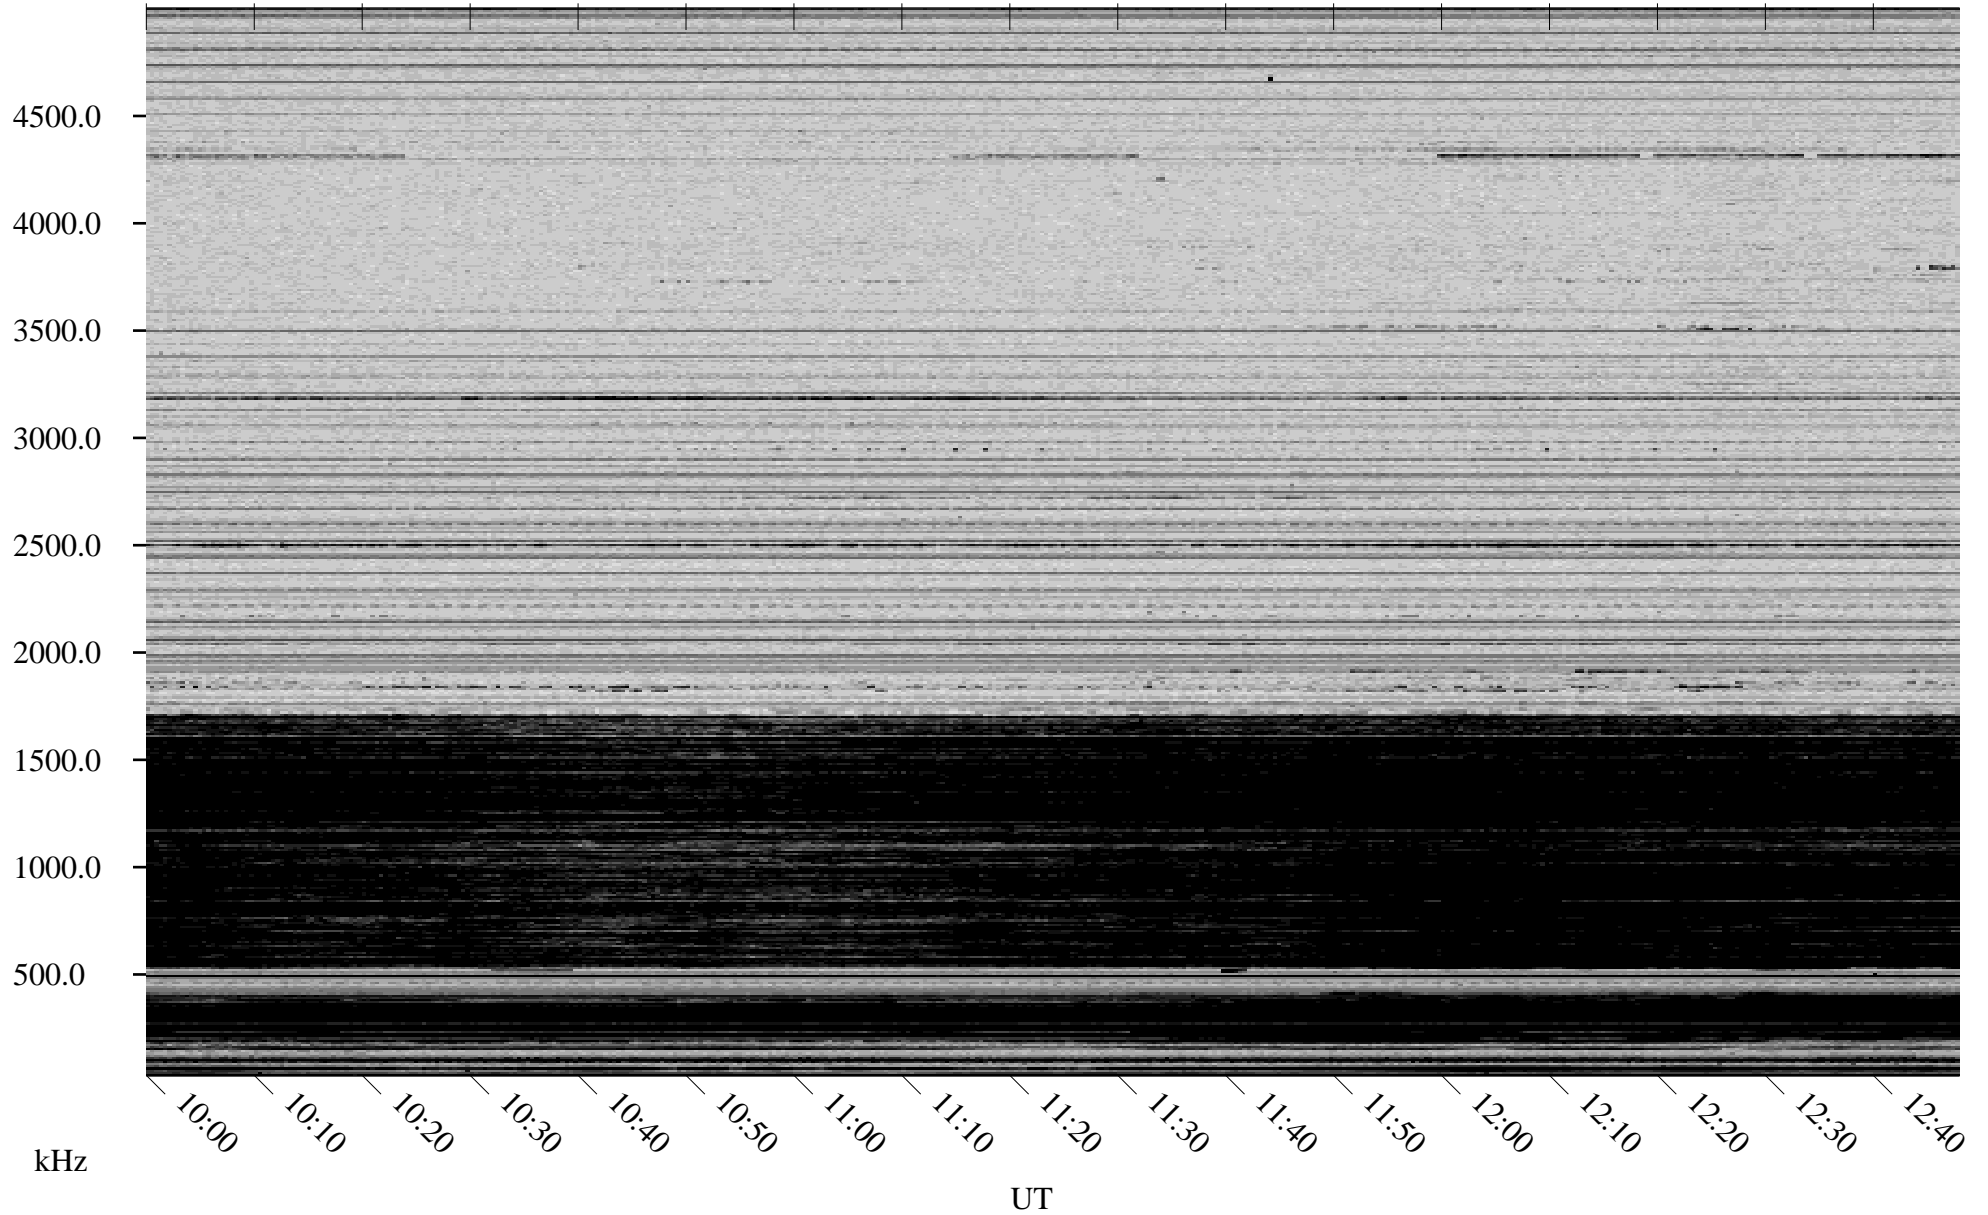

01/20/2007 Churchill, Manitoba

Linear Scale Black = 161 White = 15

CH07020L.R00m max_12

Page 1

01/20/2007 Churchill, Manitoba

Linear Scale Black = 161 White = 15

CH07020L.R00m max_12

Page 2

01/21/2007 Churchill, Manitoba

Linear Scale Black = 161 White = 15

CH07020L.R00m max_12

Page 3

01/21/2007 Churchill, Manitoba

Linear Scale Black = 161 White = 15

CH07020L.R00m max_12

Page 4

01/21/2007 Churchill, Manitoba

Linear Scale Black = 161 White = 15

CH07020L.R00m max_12

Page 5

01/21/2007 Churchill, Manitoba

Linear Scale Black = 161 White = 15

CH07020L.R00m max_12

Page 6

01/21/2007 Churchill, Manitoba

Linear Scale Black = 161 White = 15

CH07020L.R00m max_12

Page 7

01/21/2007 Churchill, Manitoba

Linear Scale Black = 161 White = 15

CH07020L.R00m max_12

Page 8