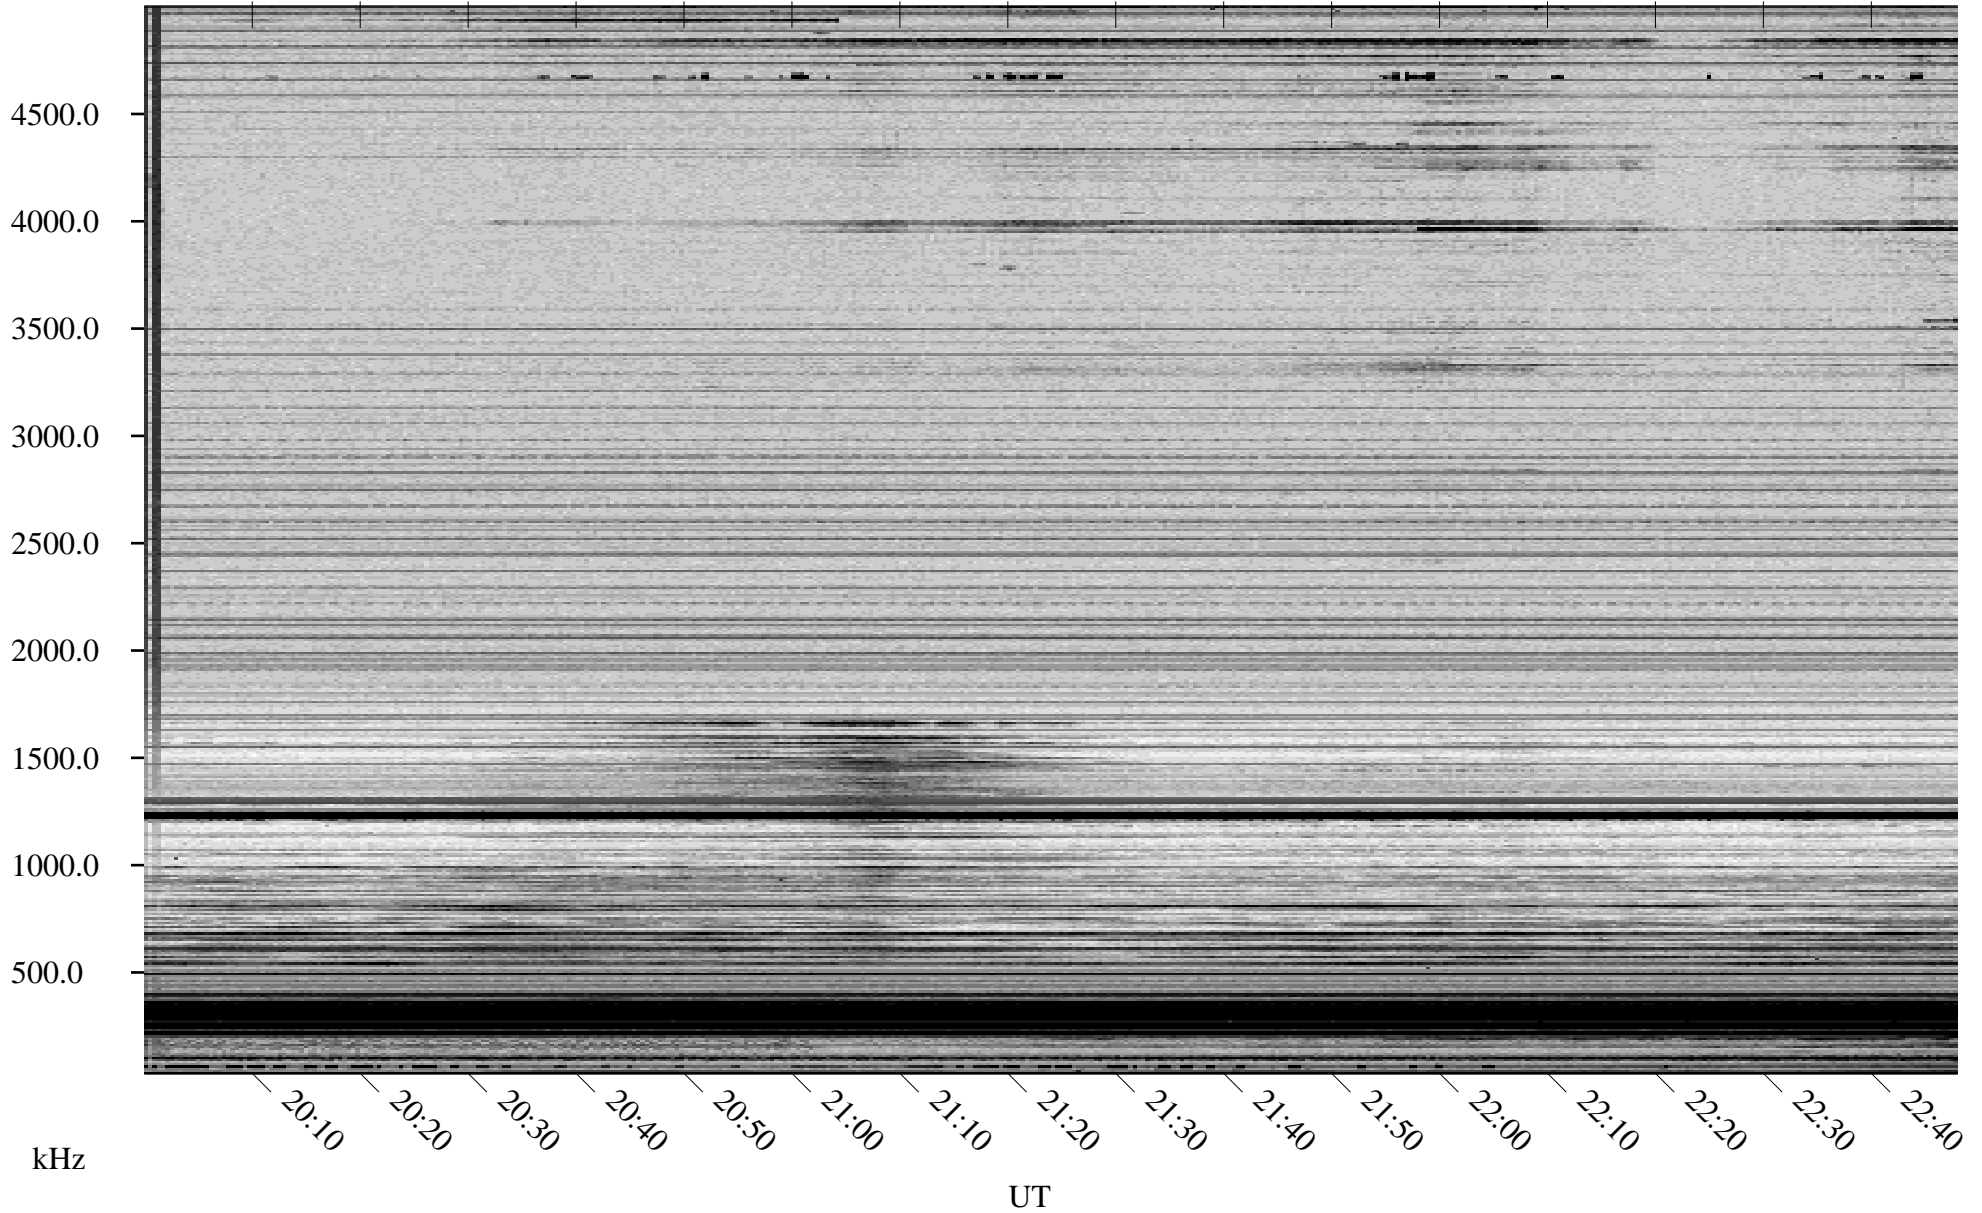

01/20/2007 Churchill, Manitoba

Linear Scale Black = 161 White = 15

CH07020L.R00m max_12

Page 1

01/20/2007 Churchill, Manitoba

Linear Scale Black = 161 White = 15

CH07020L.R00m max_12

Page 2

01/21/2007 Churchill, Manitoba

Linear Scale Black = 161 White = 15

CH07020L.R00m max_12

Page 3

01/21/2007 Churchill, Manitoba

Linear Scale Black = 161 White = 15

CH07020L.R00m max_12

Page 4

01/21/2007 Churchill, Manitoba

Linear Scale Black = 161 White = 15

CH07020L.R00m max_12

Page 5

01/21/2007 Churchill, Manitoba

Linear Scale Black = 161 White = 15

CH07020L.R00m max_12

Page 6

01/21/2007 Churchill, Manitoba

Linear Scale Black = 161 White = 15

CH07020L.R00m max_12

Page 7

01/21/2007 Churchill, Manitoba

Linear Scale Black = 161 White = 15

CH07020L.R00m max_12

Page 8