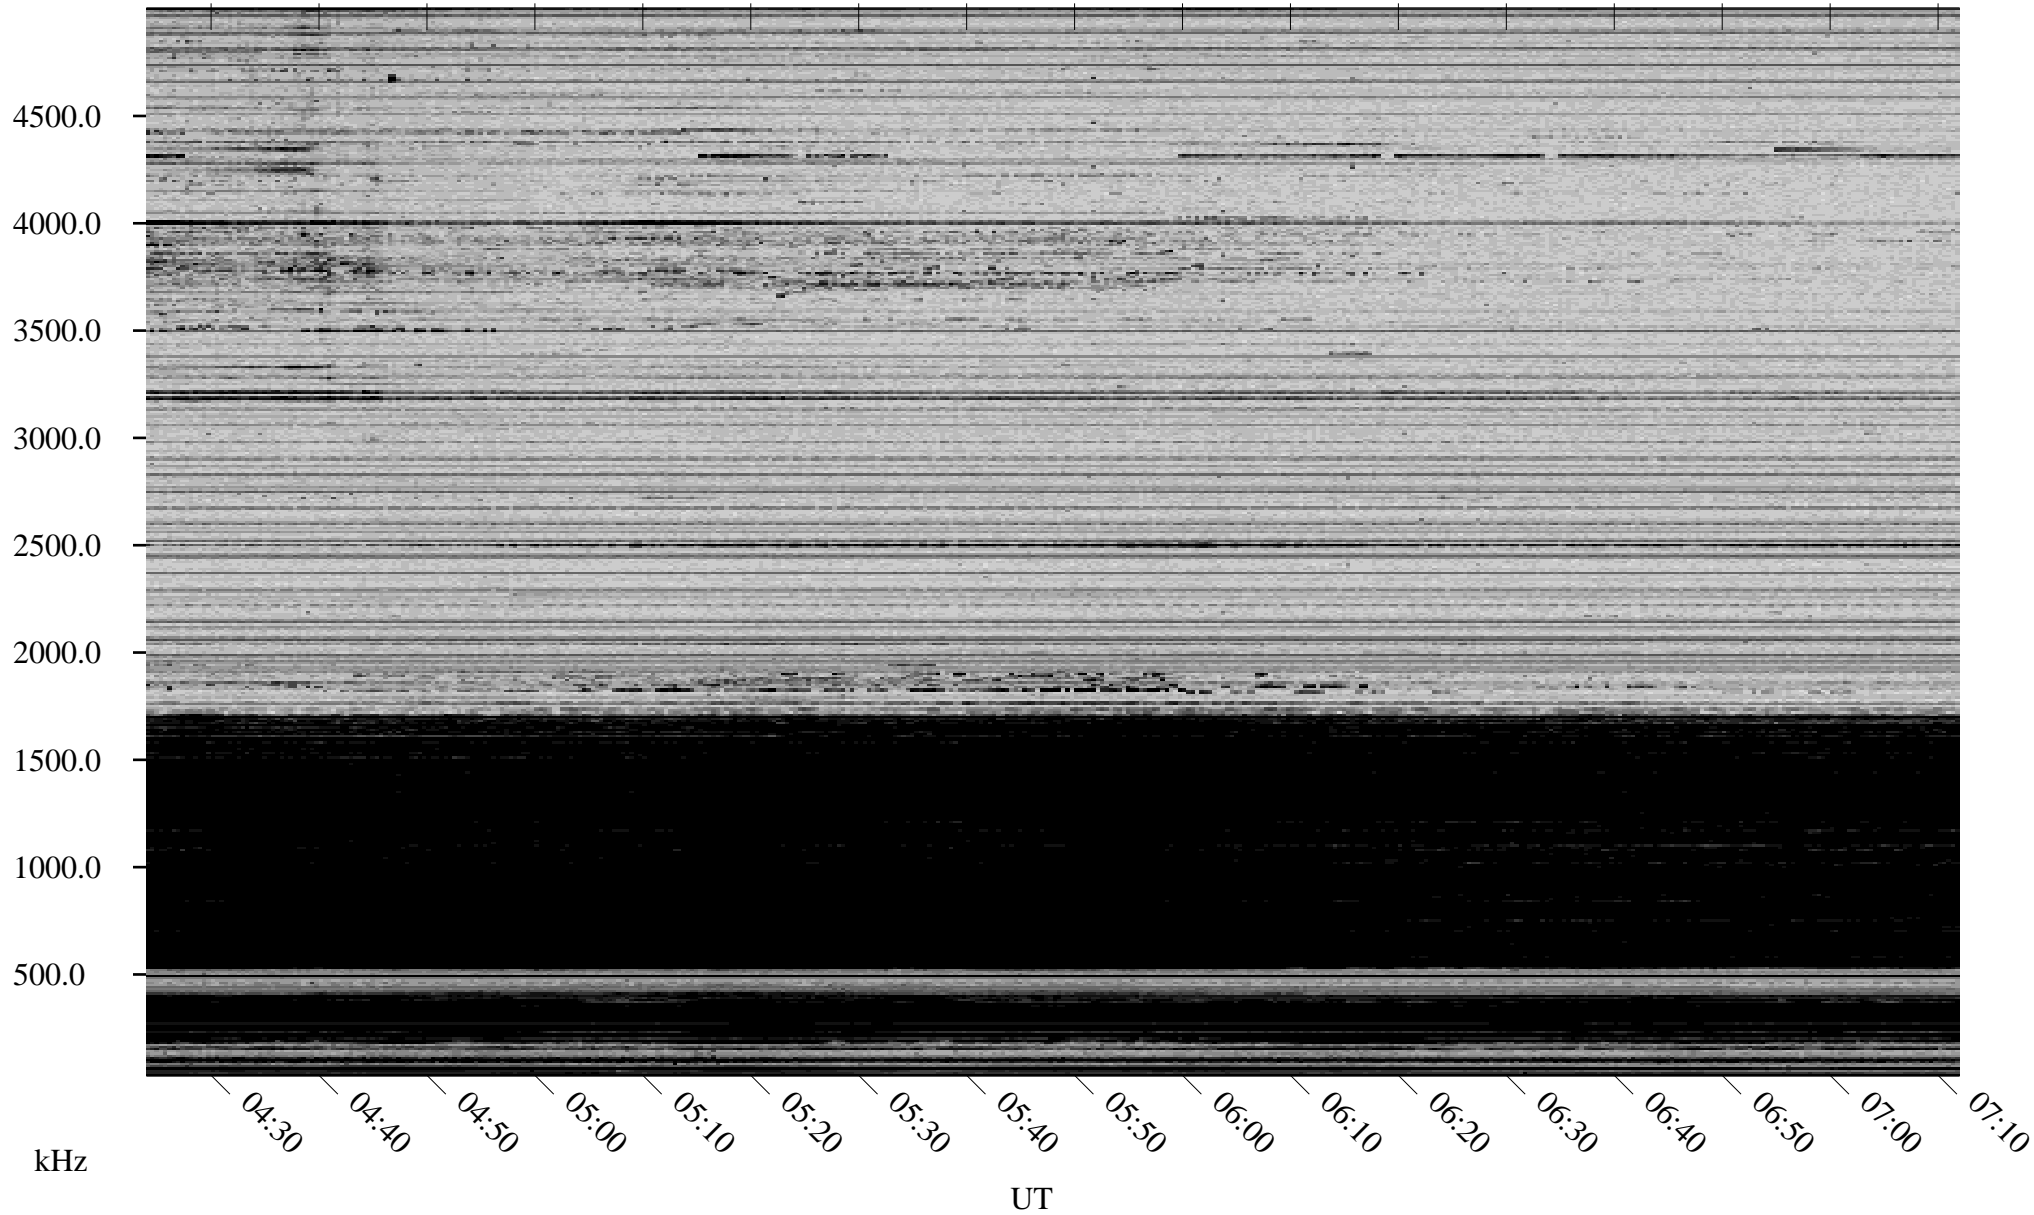

01/20/2007 Churchill, Manitoba

Linear Scale Black = 161 White = 15

CH07020L.R00m max_12

Page 1

01/20/2007 Churchill, Manitoba

Linear Scale Black = 161 White = 15

CH07020L.R00m max_12

Page 2

01/21/2007 Churchill, Manitoba

Linear Scale Black = 161 White = 15

CH07020L.R00m max_12

Page 3

01/21/2007 Churchill, Manitoba

Linear Scale Black = 161 White = 15

CH07020L.R00m max_12

Page 4

01/21/2007 Churchill, Manitoba

Linear Scale Black = 161 White = 15

CH07020L.R00m max_12

Page 5

01/21/2007 Churchill, Manitoba

Linear Scale Black = 161 White = 15

CH07020L.R00m max_12

Page 6

01/21/2007 Churchill, Manitoba

Linear Scale Black = 161 White = 15

CH07020L.R00m max_12

Page 7

01/21/2007 Churchill, Manitoba

Linear Scale Black = 161 White = 15

CH07020L.R00m max_12

Page 8