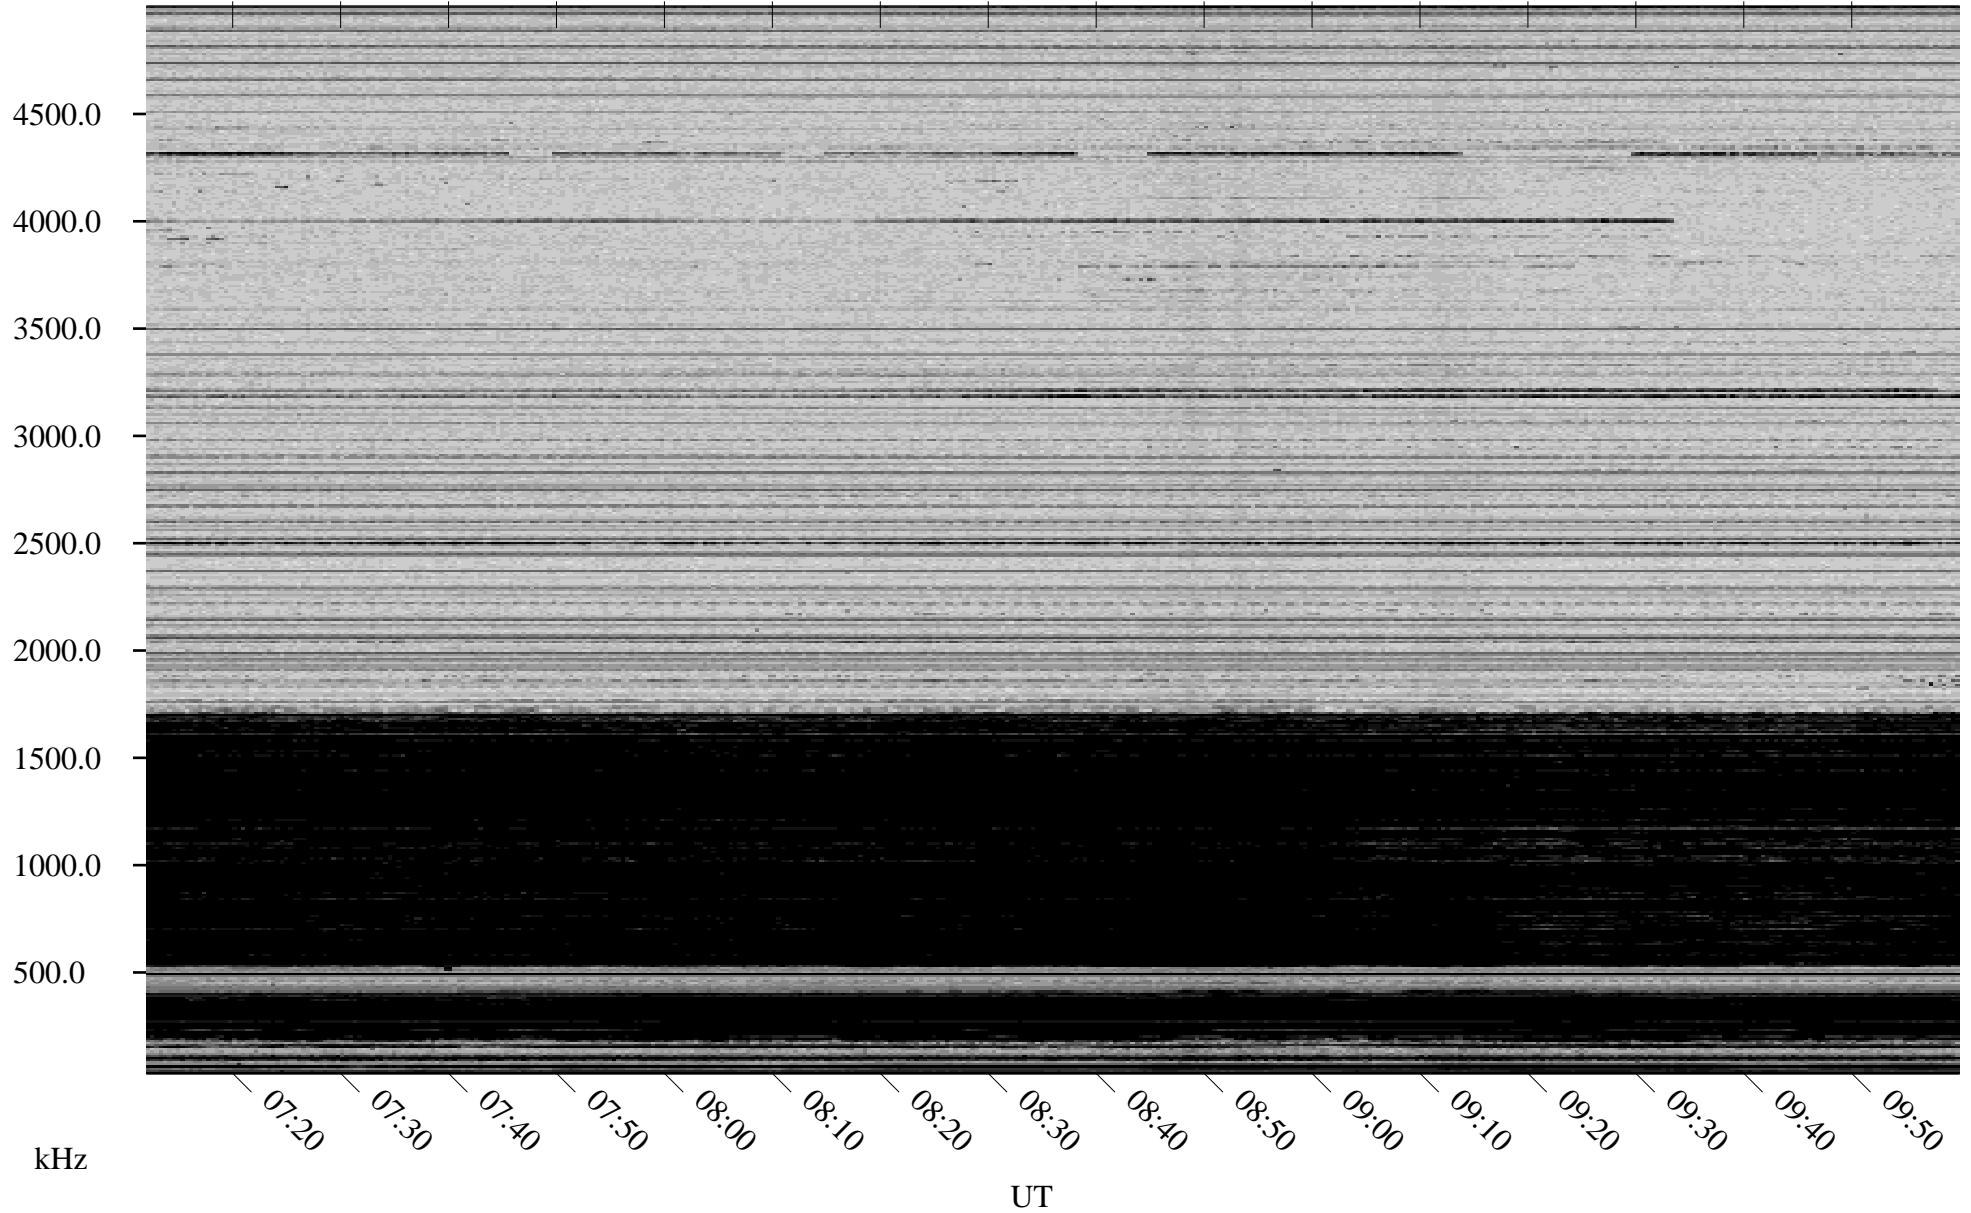

01/20/2007 Churchill, Manitoba

Linear Scale Black = 161 White = 15

CH07020L.R00m max_12

Page 1

01/20/2007 Churchill, Manitoba

Linear Scale Black = 161 White = 15

CH07020L.R00m max_12

Page 2

01/21/2007 Churchill, Manitoba

Linear Scale Black = 161 White = 15

CH07020L.R00m max_12

Page 3

01/21/2007 Churchill, Manitoba

Linear Scale Black = 161 White = 15

CH07020L.R00m max_12

Page 4

01/21/2007 Churchill, Manitoba

Linear Scale Black = 161 White = 15

CH07020L.R00m max_12

Page 5

01/21/2007 Churchill, Manitoba

Linear Scale Black = 161 White = 15

CH07020L.R00m max_12

Page 6

01/21/2007 Churchill, Manitoba

Linear Scale Black = 161 White = 15

CH07020L.R00m max_12

Page 7

01/21/2007 Churchill, Manitoba

Linear Scale Black = 161 White = 15

CH07020L.R00m max_12

Page 8