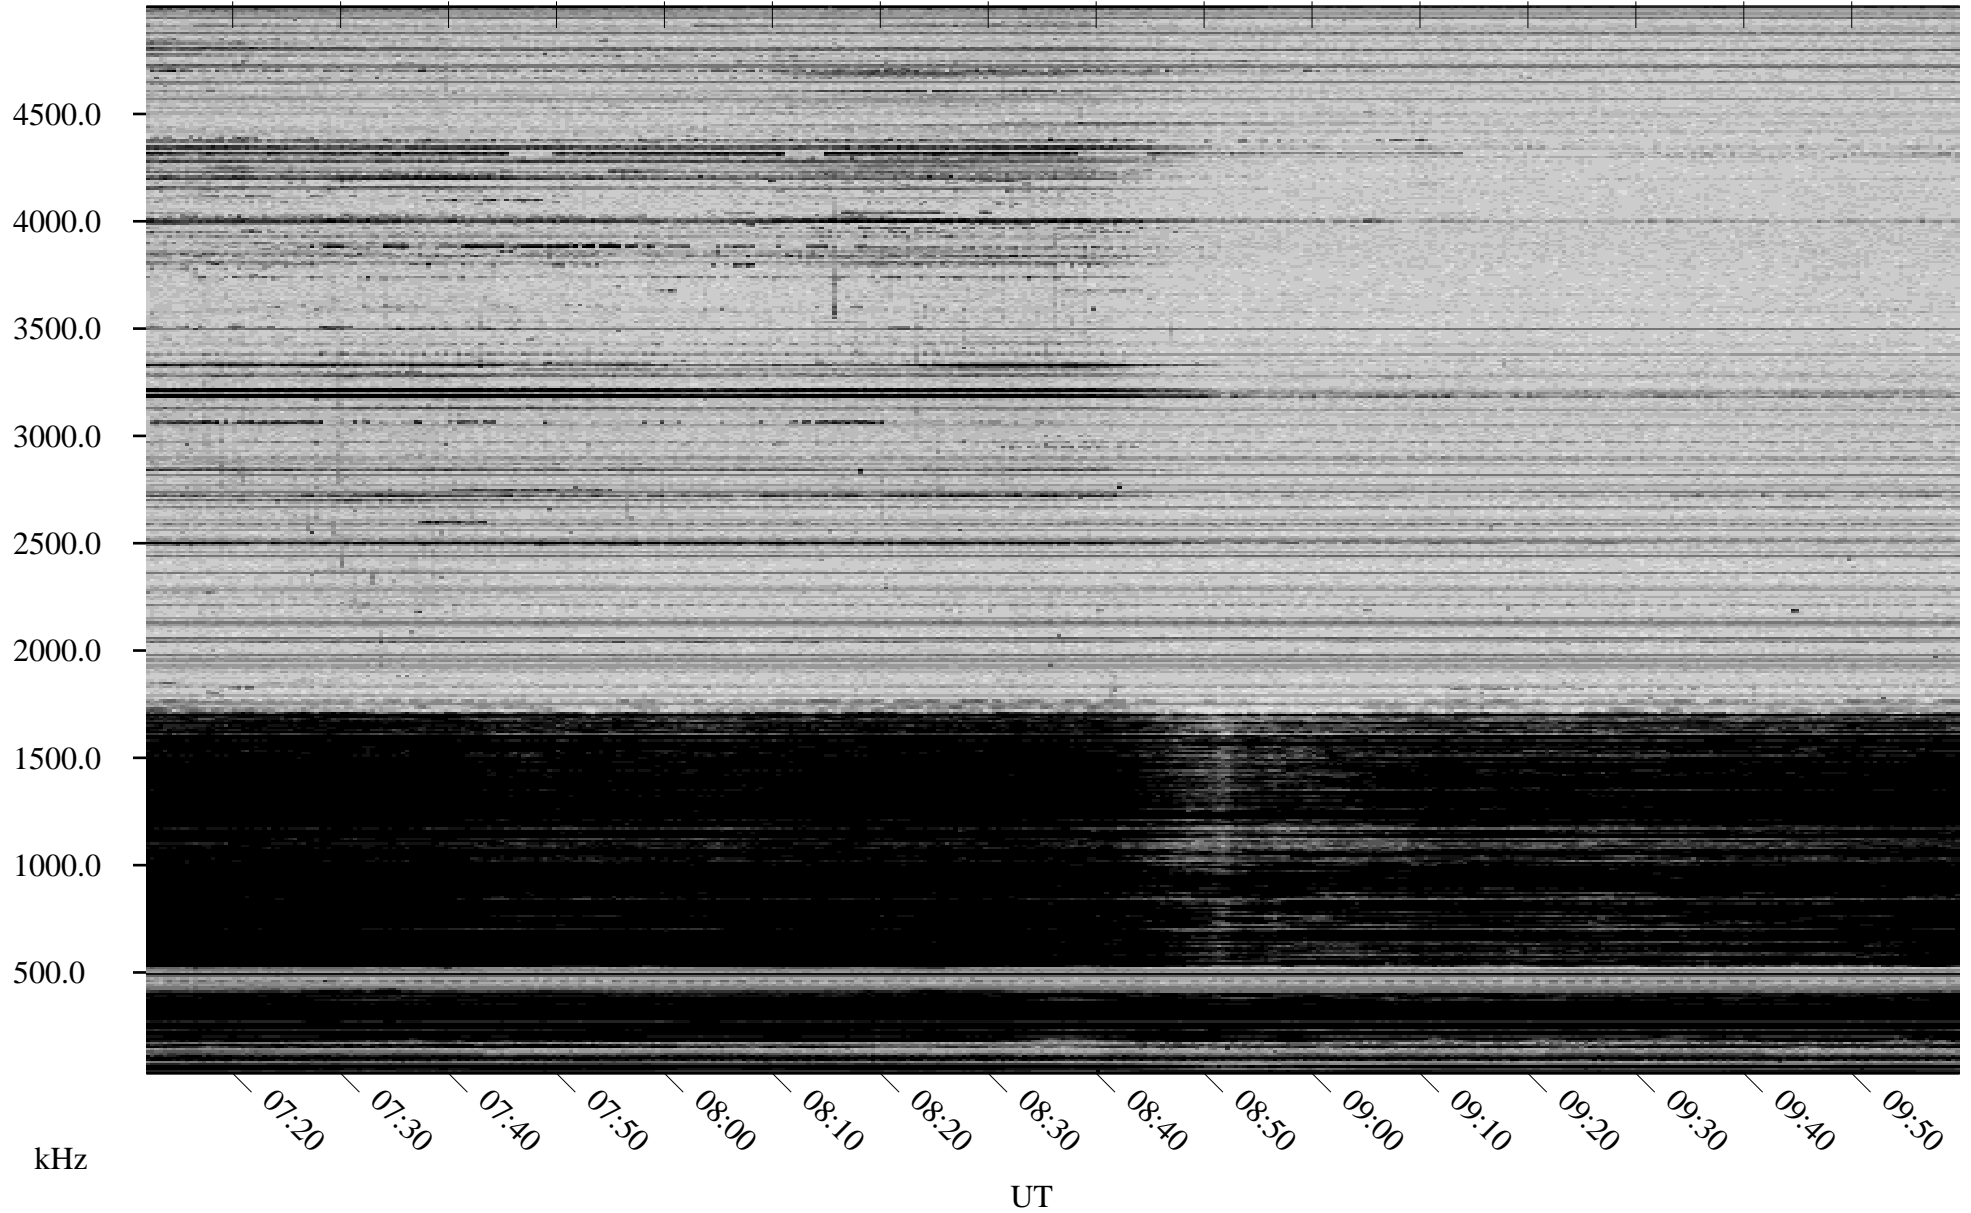

# 01/22/2007 Churchill, Manitoba

Linear Scale    Black = 161    White = 15

CH07021L.R00m max\_12

Page 3

# 01/22/2007 Churchill, Manitoba

Linear Scale    Black = 161    White = 15

CH07021L.R00m max\_12

Page 4

# 01/22/2007 Churchill, Manitoba

Linear Scale    Black = 161    White = 15

CH07021L.R00m max\_12

Page 5

# 01/22/2007 Churchill, Manitoba

Linear Scale    Black = 161    White = 15

CH07021L.R00m max\_12

Page 6