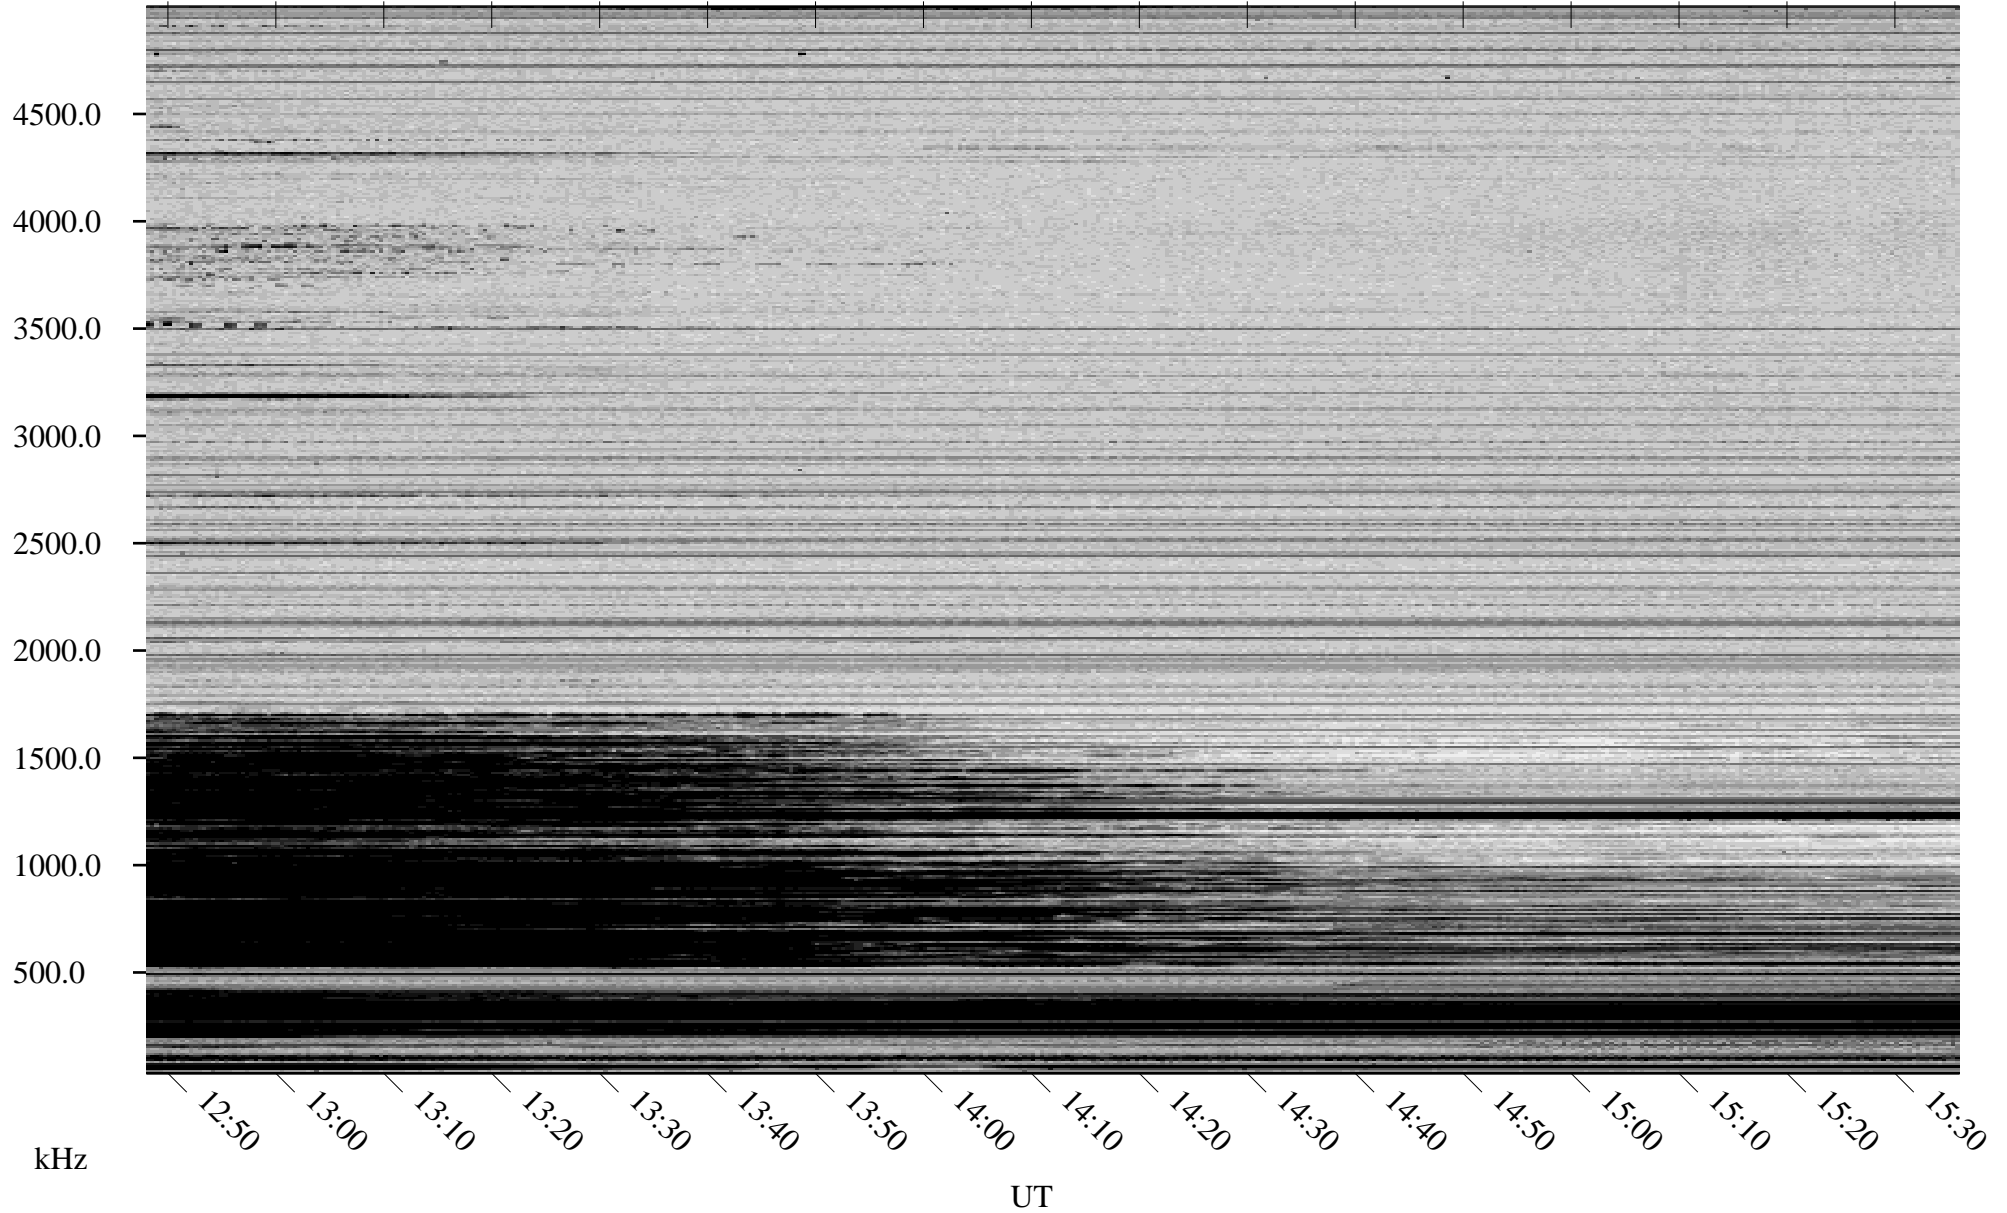

# 01/22/2007 Churchill, Manitoba

Linear Scale    Black = 161    White = 15

CH07021L.R00m max\_12

Page 5

# 01/22/2007 Churchill, Manitoba

Linear Scale    Black = 161    White = 15

CH07021L.R00m max\_12

Page 6

# 01/22/2007 Churchill, Manitoba

Linear Scale    Black = 161    White = 15

CH07021L.R00m max\_12

Page 7

# 01/22/2007 Churchill, Manitoba

Linear Scale    Black = 161    White = 15

CH07021L.R00m max\_12

Page 8