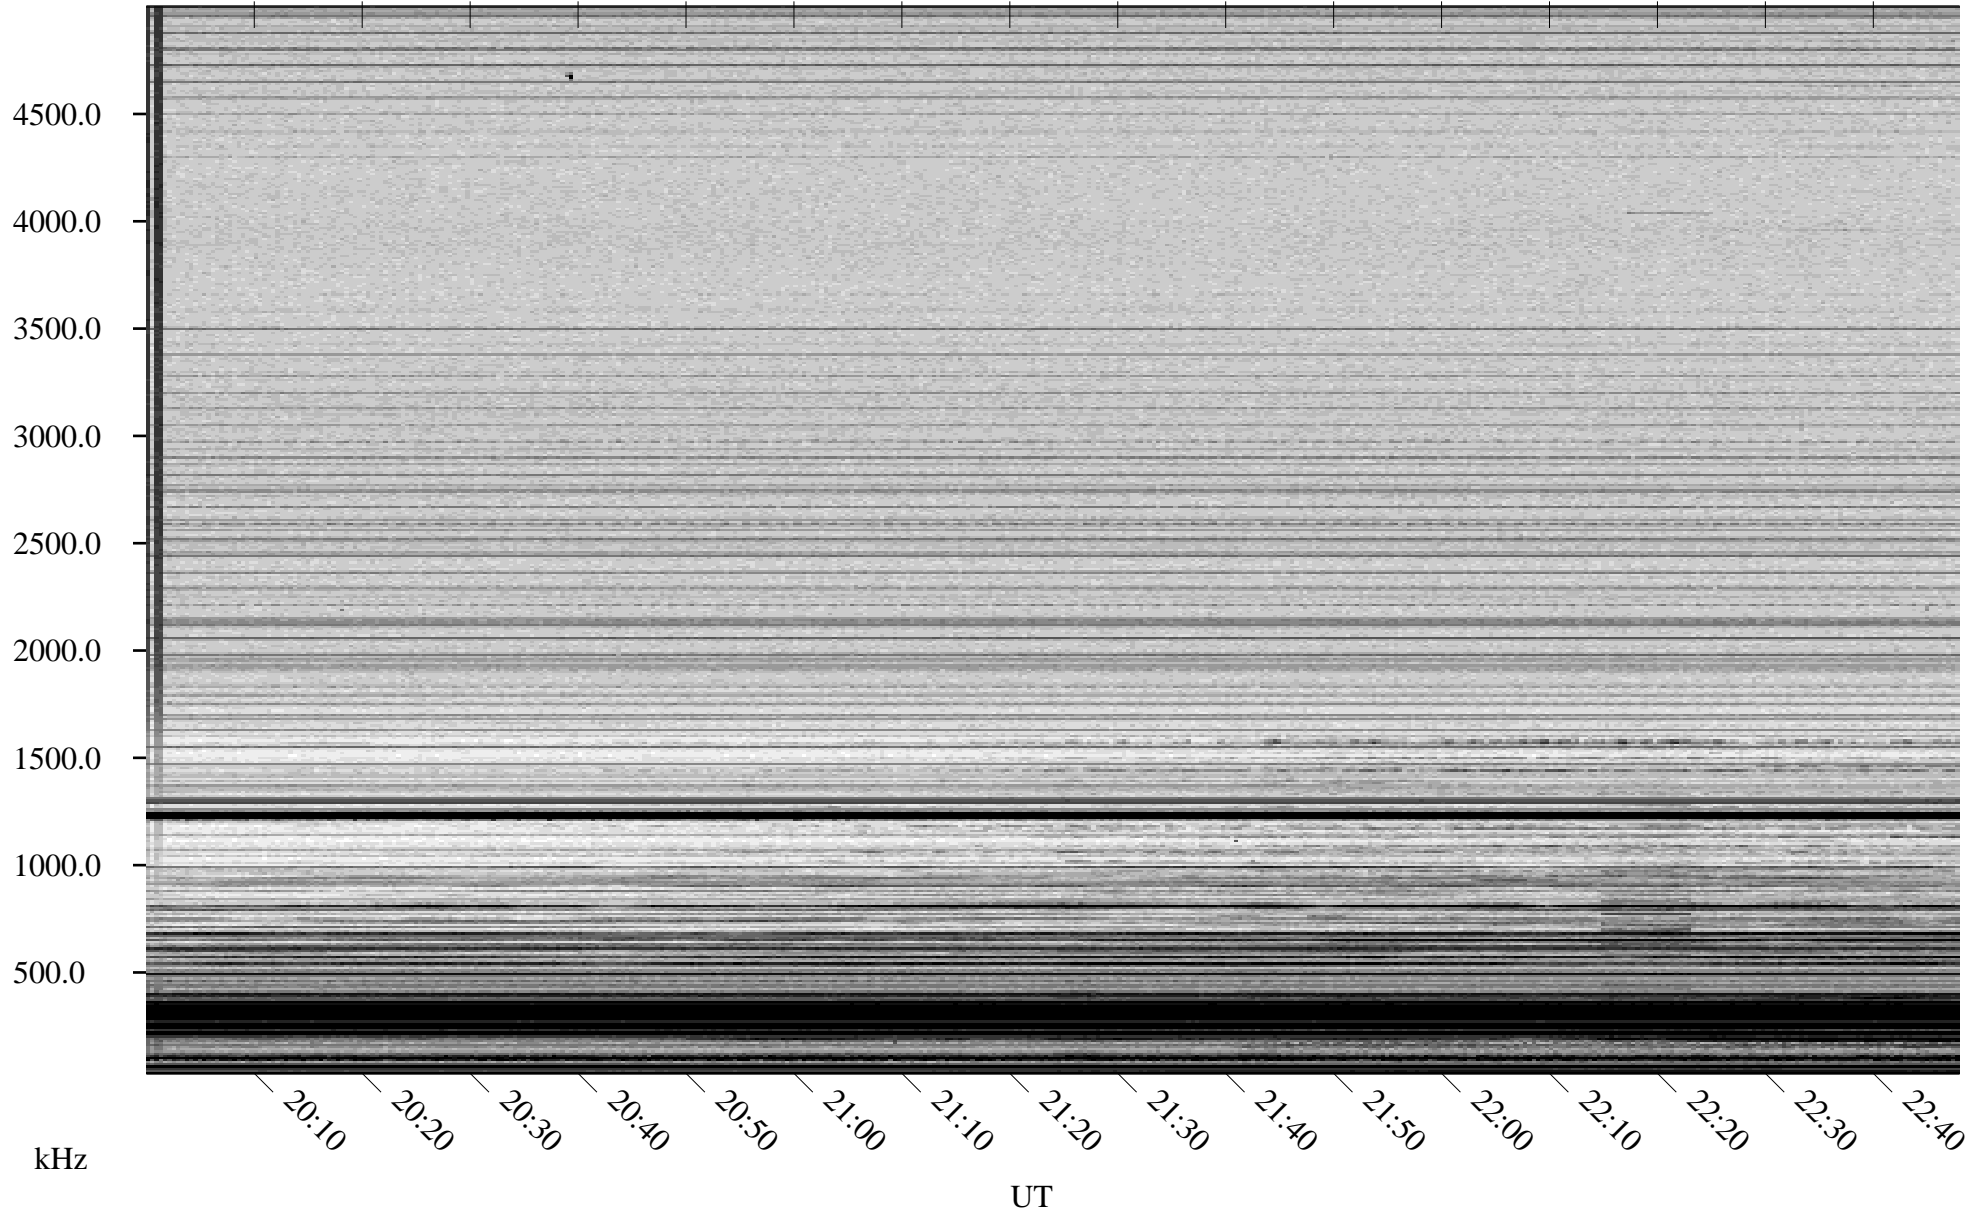

# 01/21/2007 Churchill, Manitoba

Linear Scale    Black = 161    White = 15

CH07021L.R00m max\_12

Page 1

# 01/21/2007 Churchill, Manitoba

Linear Scale    Black = 161    White = 15

CH07021L.R00m max\_12

Page 2

# 01/22/2007 Churchill, Manitoba

Linear Scale    Black = 161    White = 15

CH07021L.R00m max\_12

Page 3

# 01/22/2007 Churchill, Manitoba

Linear Scale    Black = 161    White = 15

CH07021L.R00m max\_12

Page 4