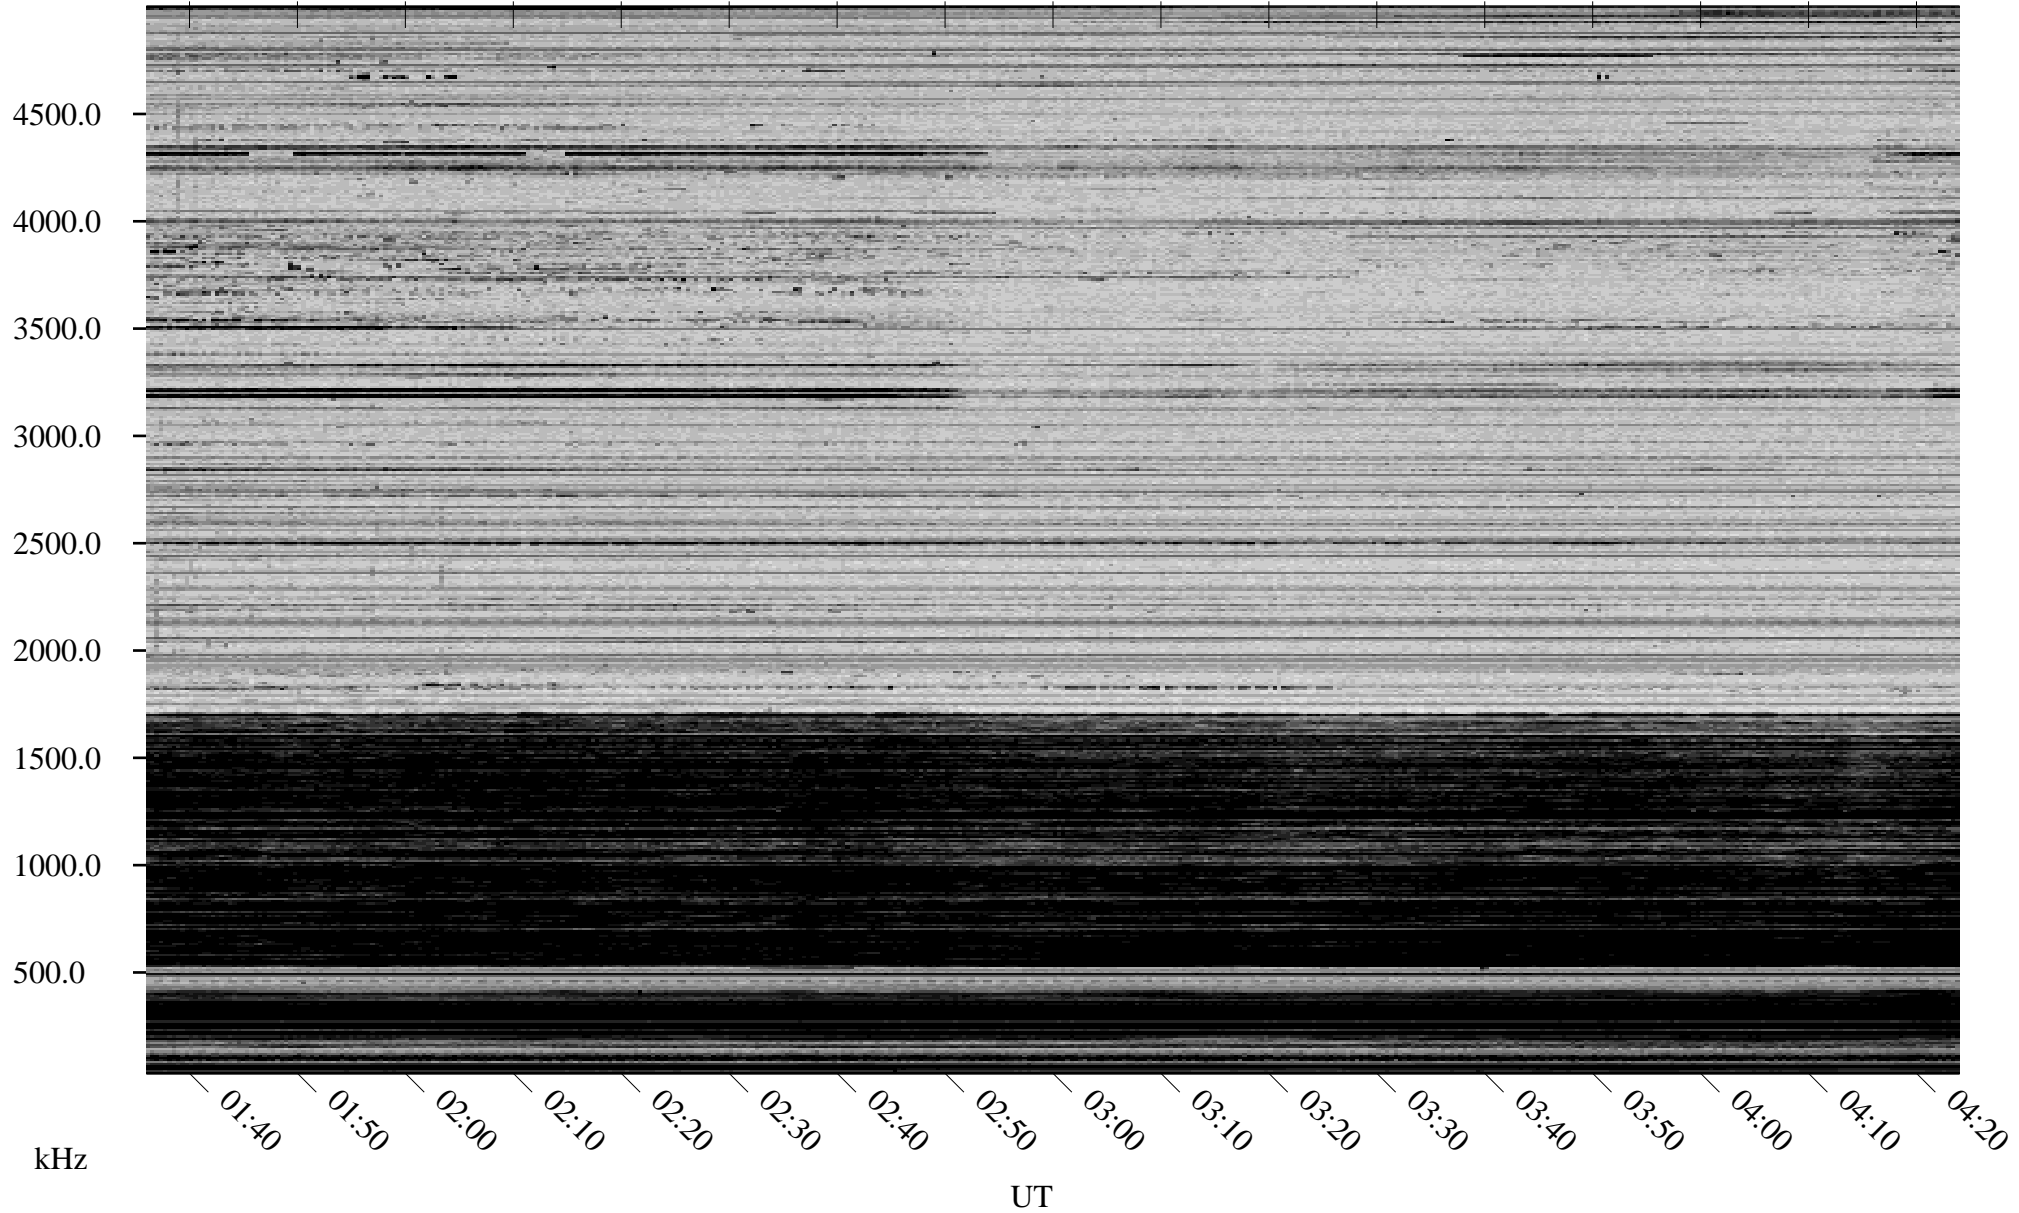

# 01/21/2007 Churchill, Manitoba

Linear Scale    Black = 161    White = 15

CH07021L.R00m max\_12

Page 1

# 01/21/2007 Churchill, Manitoba

Linear Scale    Black = 161    White = 15

CH07021L.R00m max\_12

Page 2

# 01/22/2007 Churchill, Manitoba

Linear Scale    Black = 161    White = 15

CH07021L.R00m max\_12

Page 3

# 01/22/2007 Churchill, Manitoba

Linear Scale    Black = 161    White = 15

CH07021L.R00m max\_12

Page 4