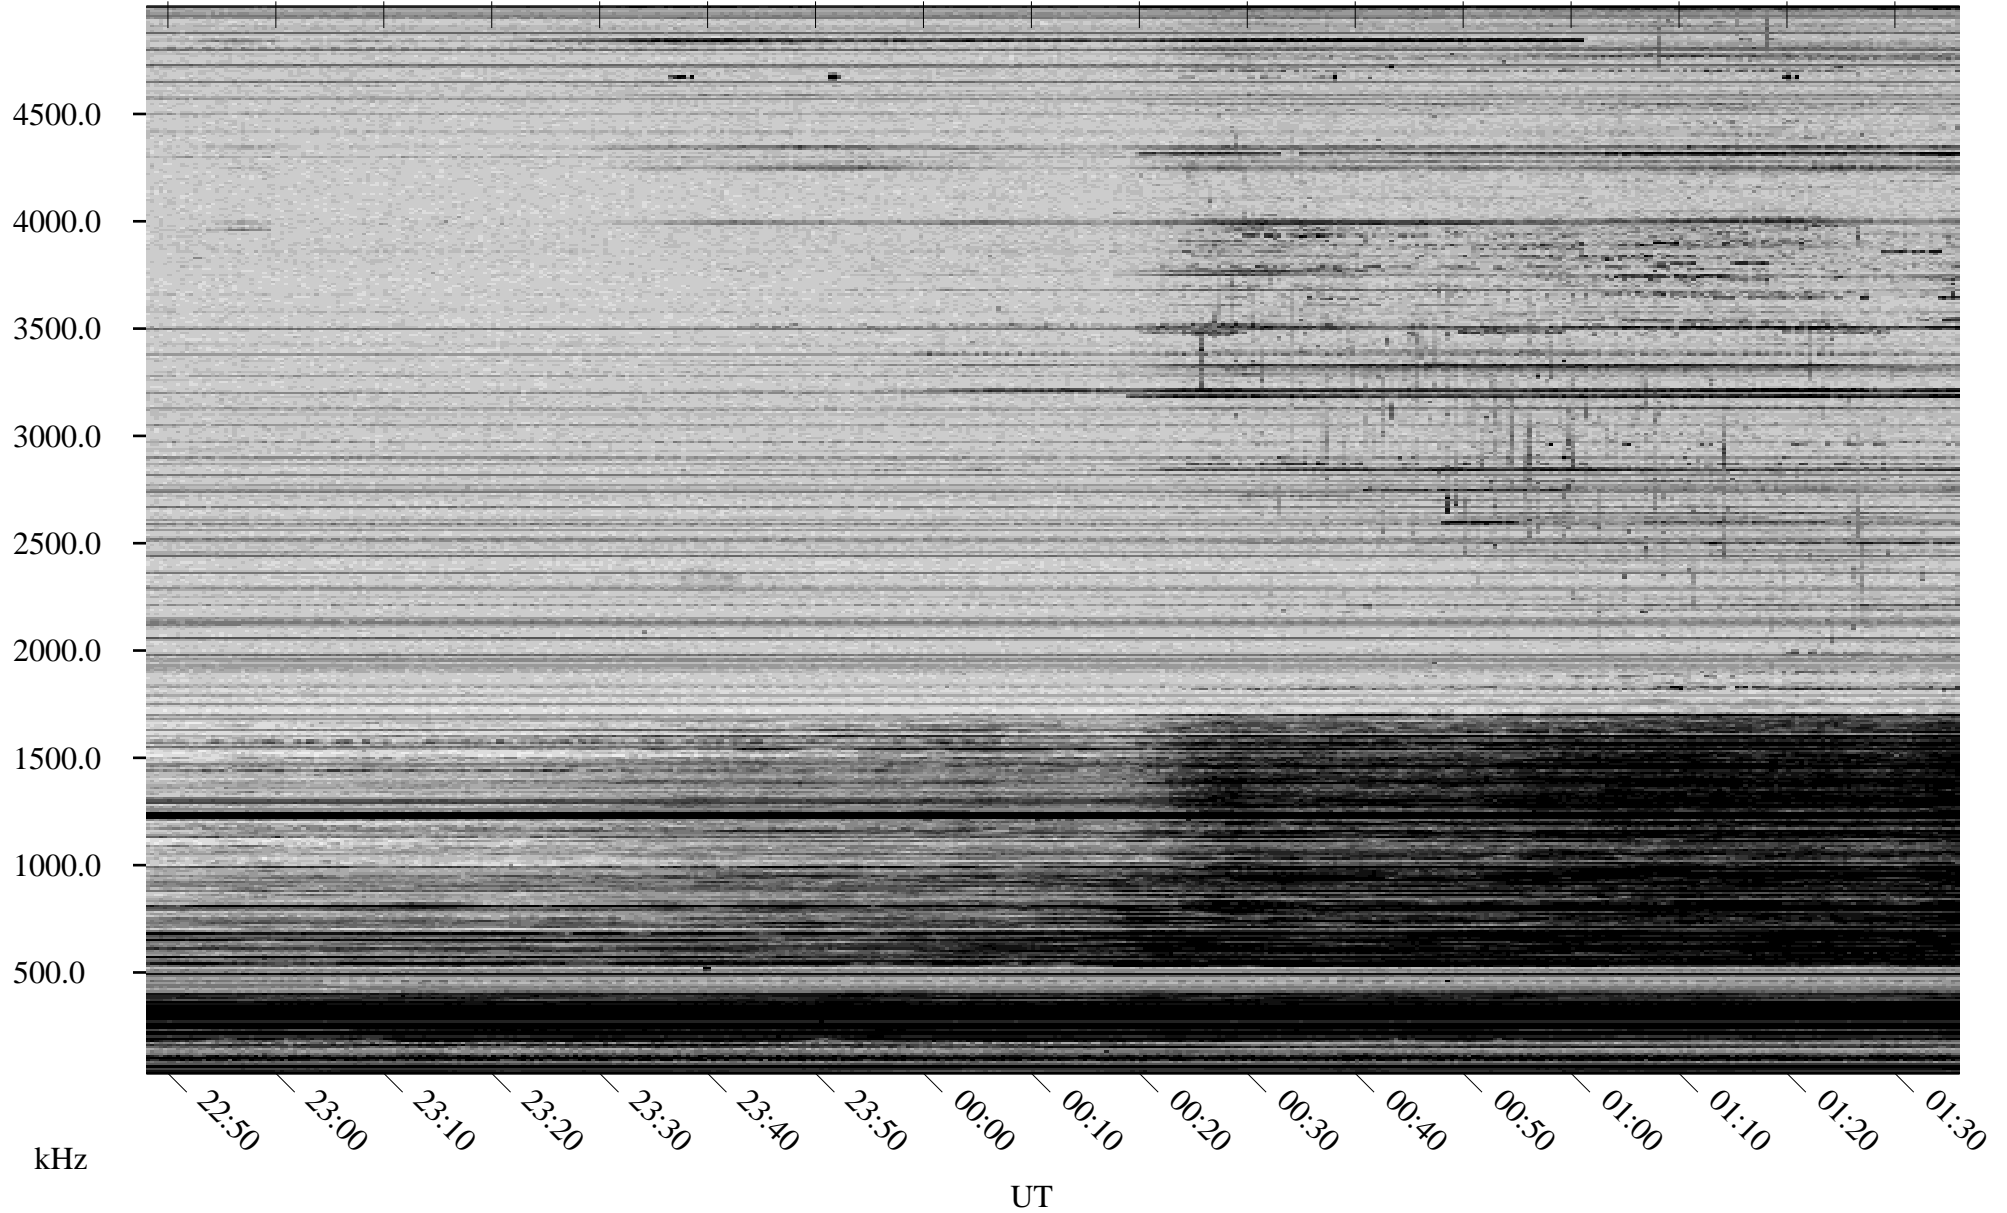

# 01/21/2007 Churchill, Manitoba

Linear Scale    Black = 161    White = 15

CH07021L.R00m max\_12

Page 1

# 01/21/2007 Churchill, Manitoba

Linear Scale    Black = 161    White = 15

CH07021L.R00m max\_12

Page 2

# 01/22/2007 Churchill, Manitoba

Linear Scale    Black = 161    White = 15

CH07021L.R00m max\_12

Page 3

# 01/22/2007 Churchill, Manitoba

Linear Scale    Black = 161    White = 15

CH07021L.R00m max\_12

Page 4