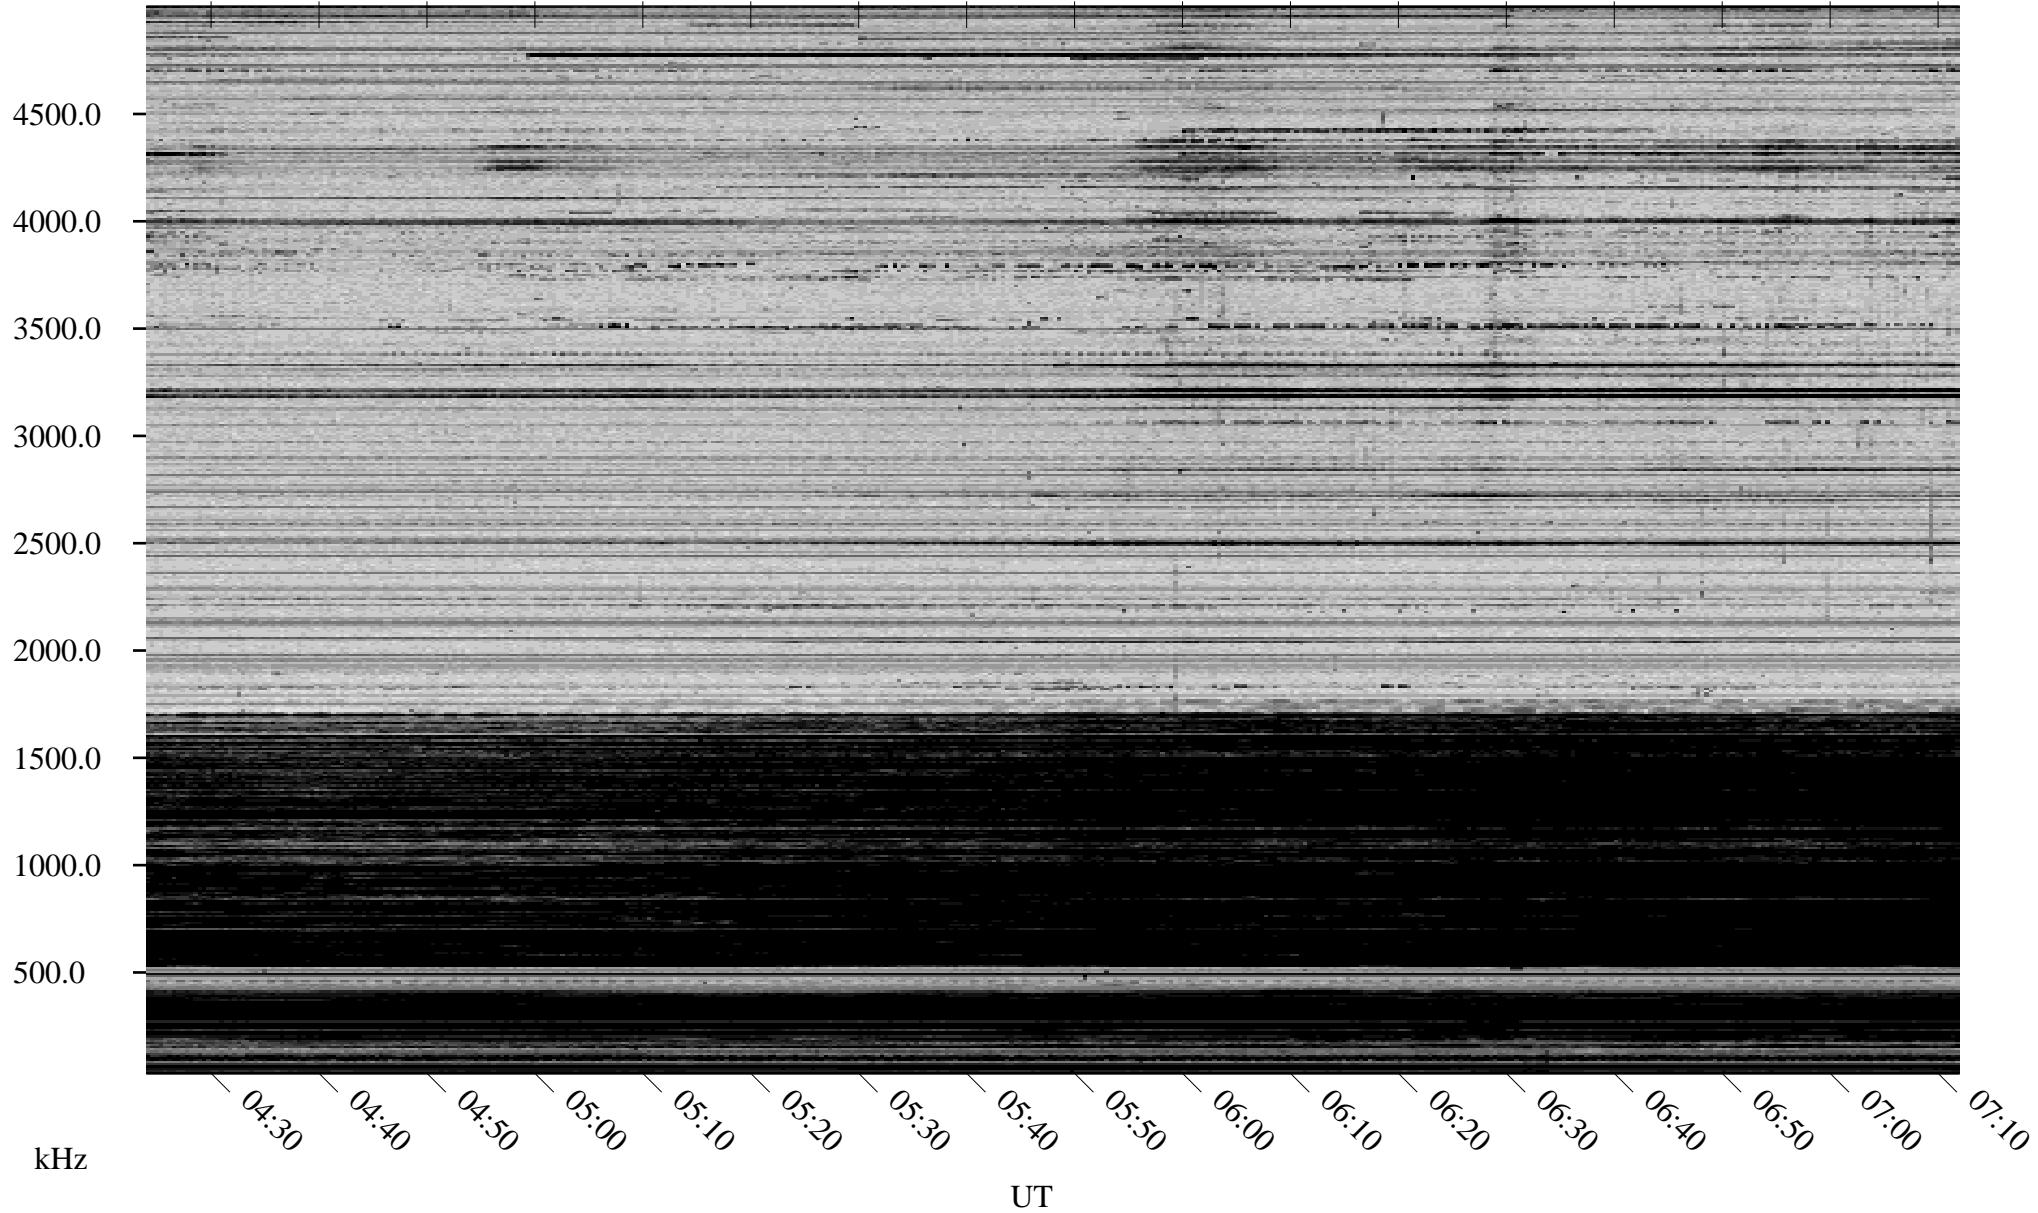

# 01/21/2007 Churchill, Manitoba

Linear Scale    Black = 161    White = 15

CH07021L.R00m max\_12

Page 1

# 01/21/2007 Churchill, Manitoba

Linear Scale    Black = 161    White = 15

CH07021L.R00m max\_12

Page 2

# 01/22/2007 Churchill, Manitoba

Linear Scale    Black = 161    White = 15

CH07021L.R00m max\_12

Page 3

# 01/22/2007 Churchill, Manitoba

Linear Scale    Black = 161    White = 15

CH07021L.R00m max\_12

Page 4