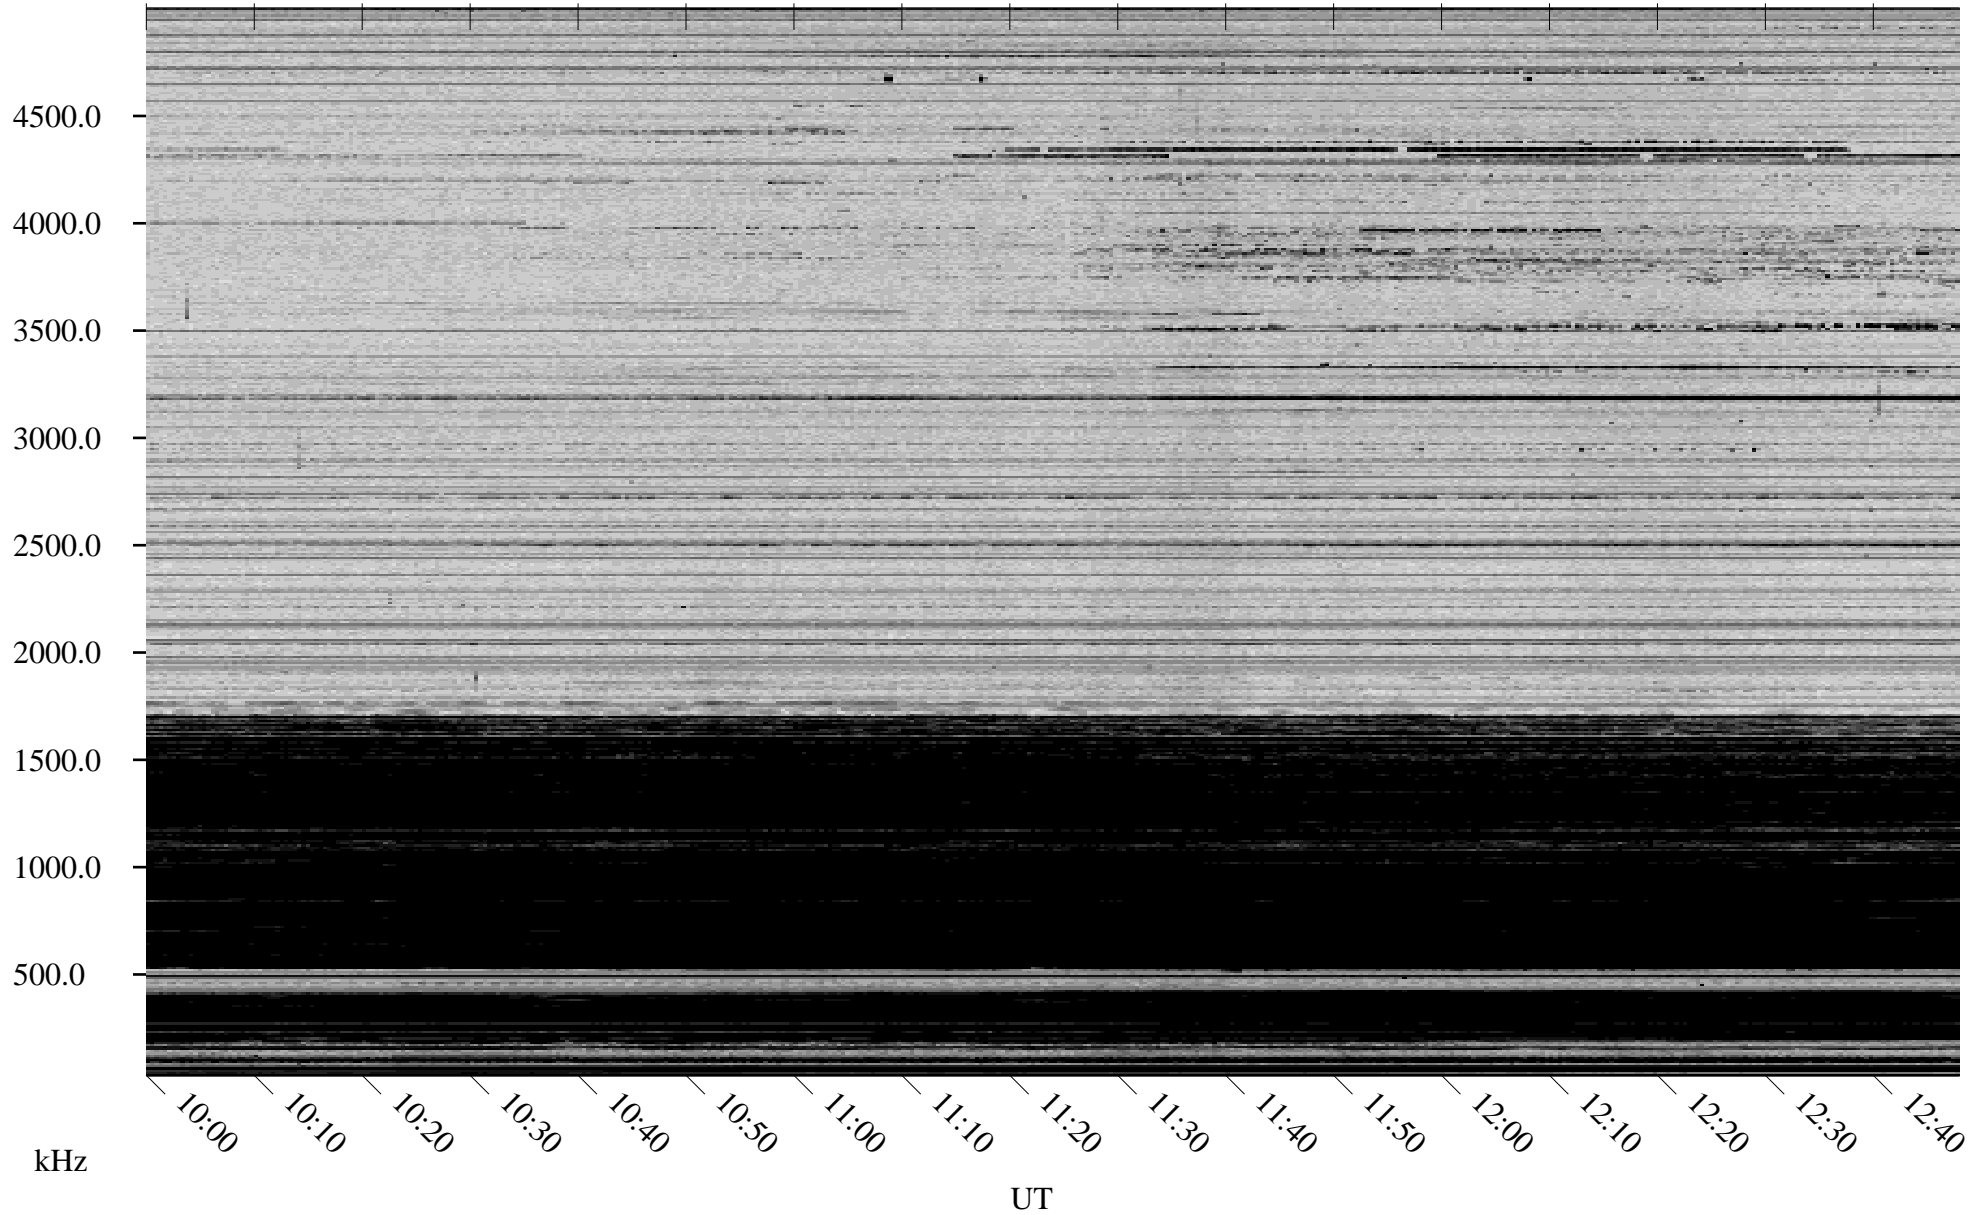

# 01/22/2007 Churchill, Manitoba

Linear Scale    Black = 161    White = 15

CH07021L.R00m max\_12

Page 5

# 01/22/2007 Churchill, Manitoba

Linear Scale    Black = 161    White = 15

CH07021L.R00m max\_12

Page 6

# 01/22/2007 Churchill, Manitoba

Linear Scale    Black = 161    White = 15

CH07021L.R00m max\_12

Page 7