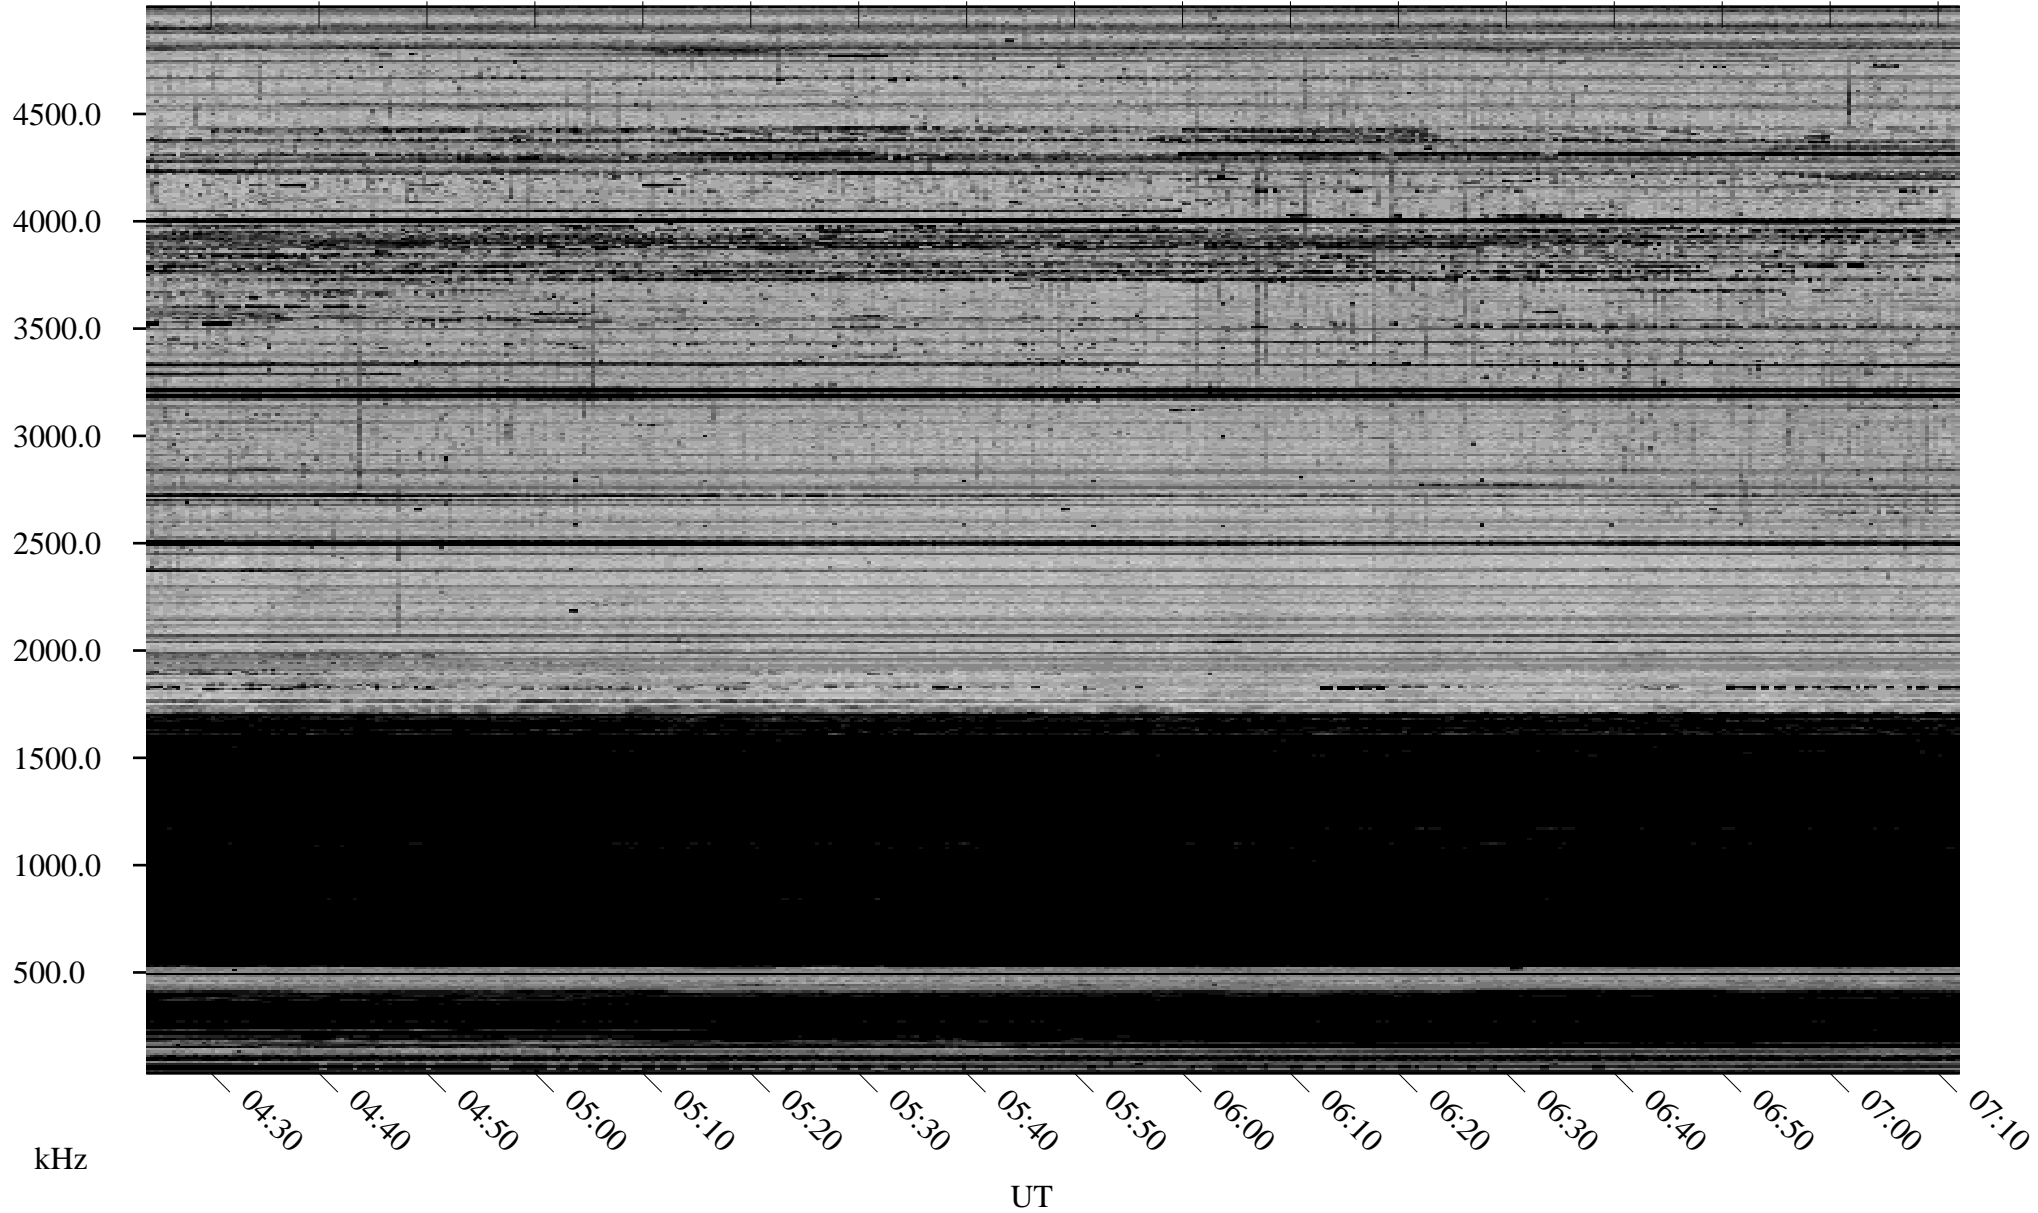

01/22/2007 Churchill, Manitoba

Linear Scale Black = 161 White = 15

CH07022L.R00m max_12

Page 1

01/22/2007 Churchill, Manitoba

Linear Scale Black = 161 White = 15

CH07022L.R00m max_12

01/23/2007 Churchill, Manitoba

Linear Scale Black = 161 White = 15

CH07022L.R00m max_12

Page 3

01/23/2007 Churchill, Manitoba

Linear Scale Black = 161 White = 15

CH07022L.R00m max_12

Page 4

01/23/2007 Churchill, Manitoba

Linear Scale Black = 161 White = 15

CH07022L.R00m max_12

Page 5

01/23/2007 Churchill, Manitoba

Linear Scale Black = 161 White = 15

CH07022L.R00m max_12

Page 6

01/23/2007 Churchill, Manitoba

Linear Scale Black = 161 White = 15

CH07022L.R00m max_12

Page 7

01/23/2007 Churchill, Manitoba

Linear Scale Black = 161 White = 15

CH07022L.R00m max_12