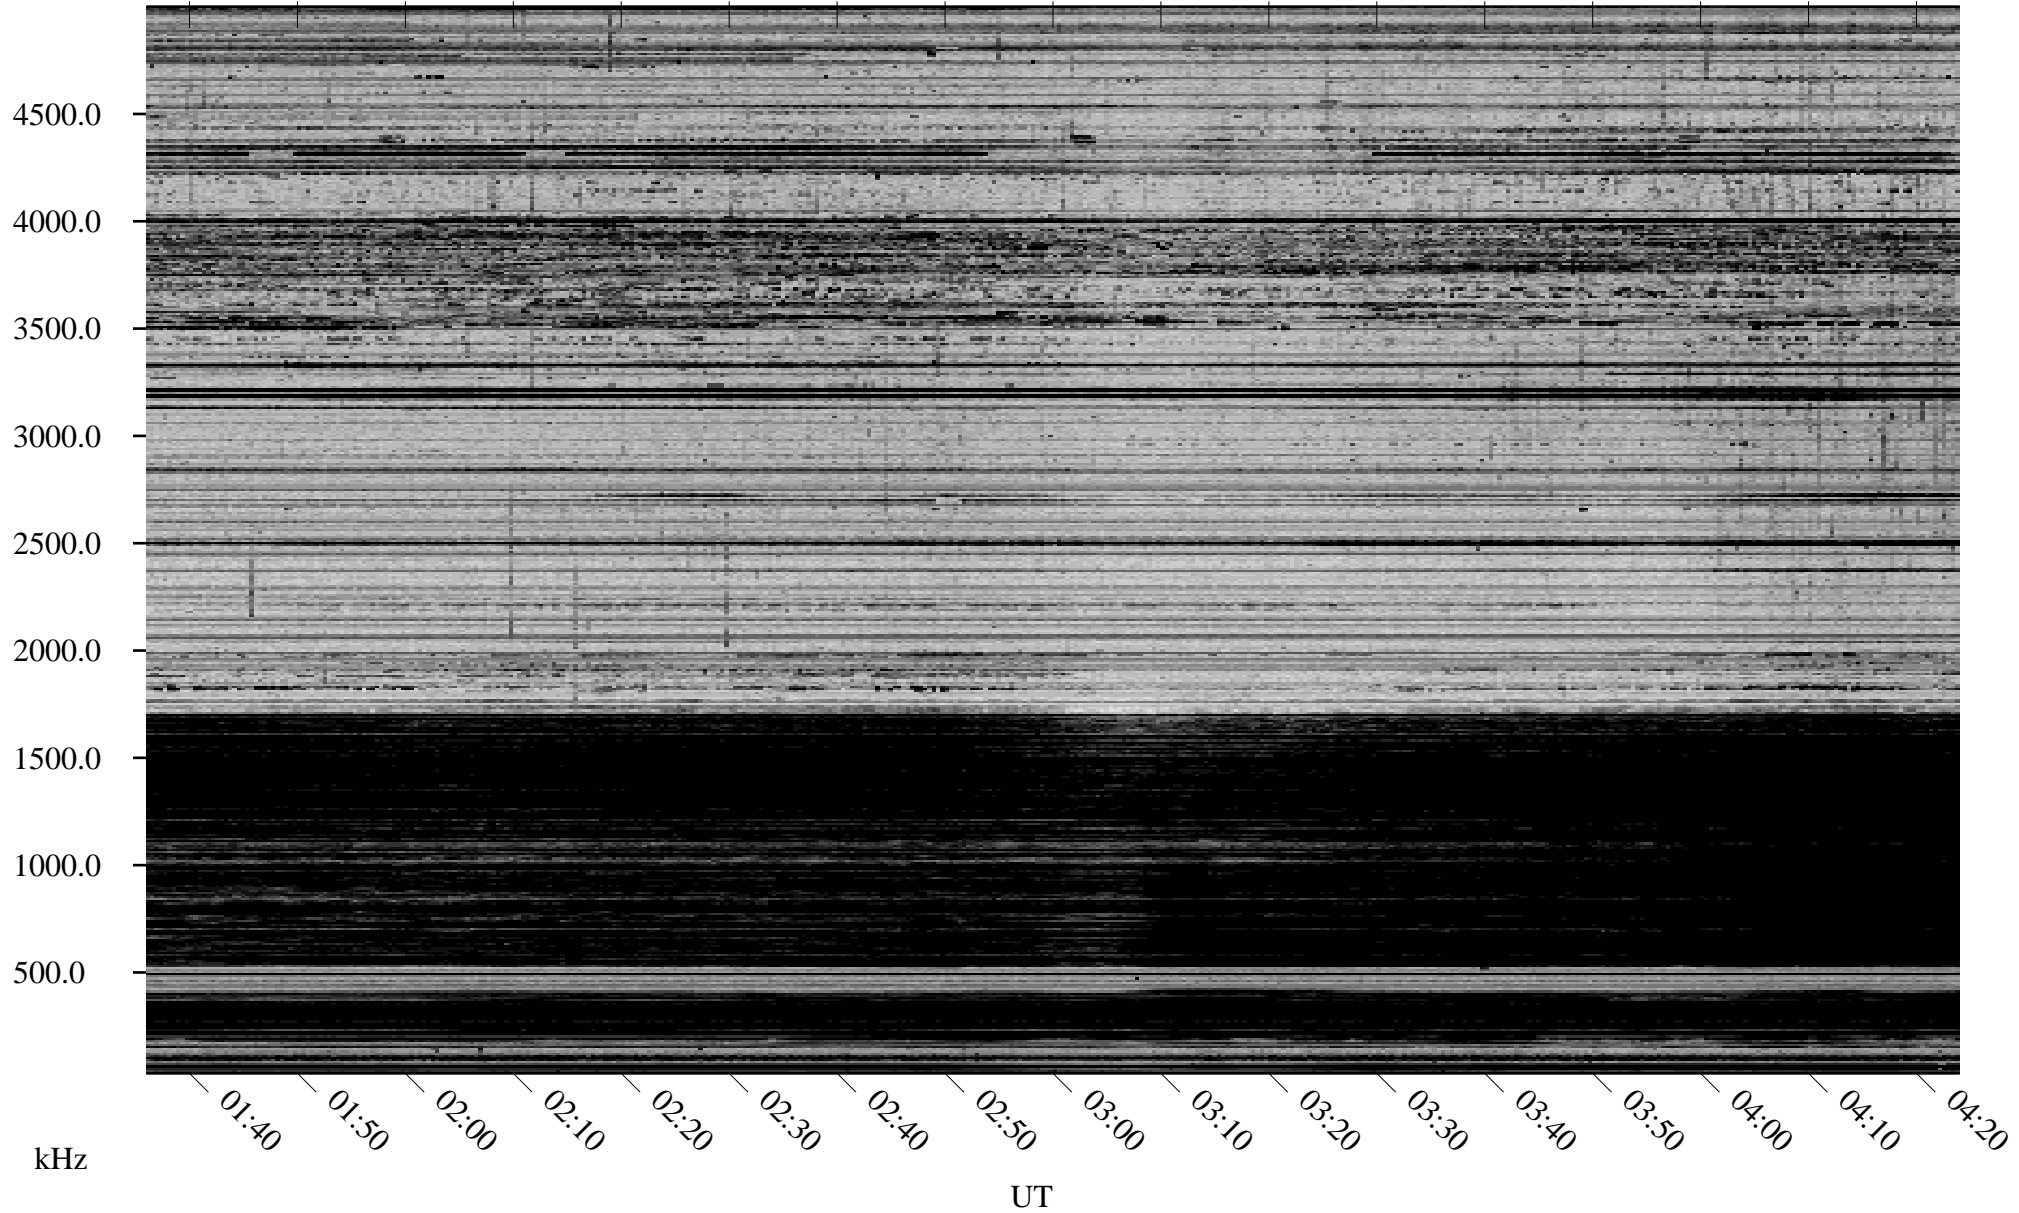

01/22/2007 Churchill, Manitoba

Linear Scale Black = 161 White = 15

CH07022L.R00m max_12

Page 1

01/22/2007 Churchill, Manitoba

Linear Scale Black = 161 White = 15

CH07022L.R00m max_12

01/23/2007 Churchill, Manitoba

Linear Scale Black = 161 White = 15

CH07022L.R00m max_12

Page 3

01/23/2007 Churchill, Manitoba

Linear Scale Black = 161 White = 15

CH07022L.R00m max_12

Page 4

01/23/2007 Churchill, Manitoba

Linear Scale Black = 161 White = 15

CH07022L.R00m max_12

Page 5

01/23/2007 Churchill, Manitoba

Linear Scale Black = 161 White = 15

CH07022L.R00m max_12

Page 6

01/23/2007 Churchill, Manitoba

Linear Scale Black = 161 White = 15

CH07022L.R00m max_12

Page 7

01/23/2007 Churchill, Manitoba

Linear Scale Black = 161 White = 15

CH07022L.R00m max_12