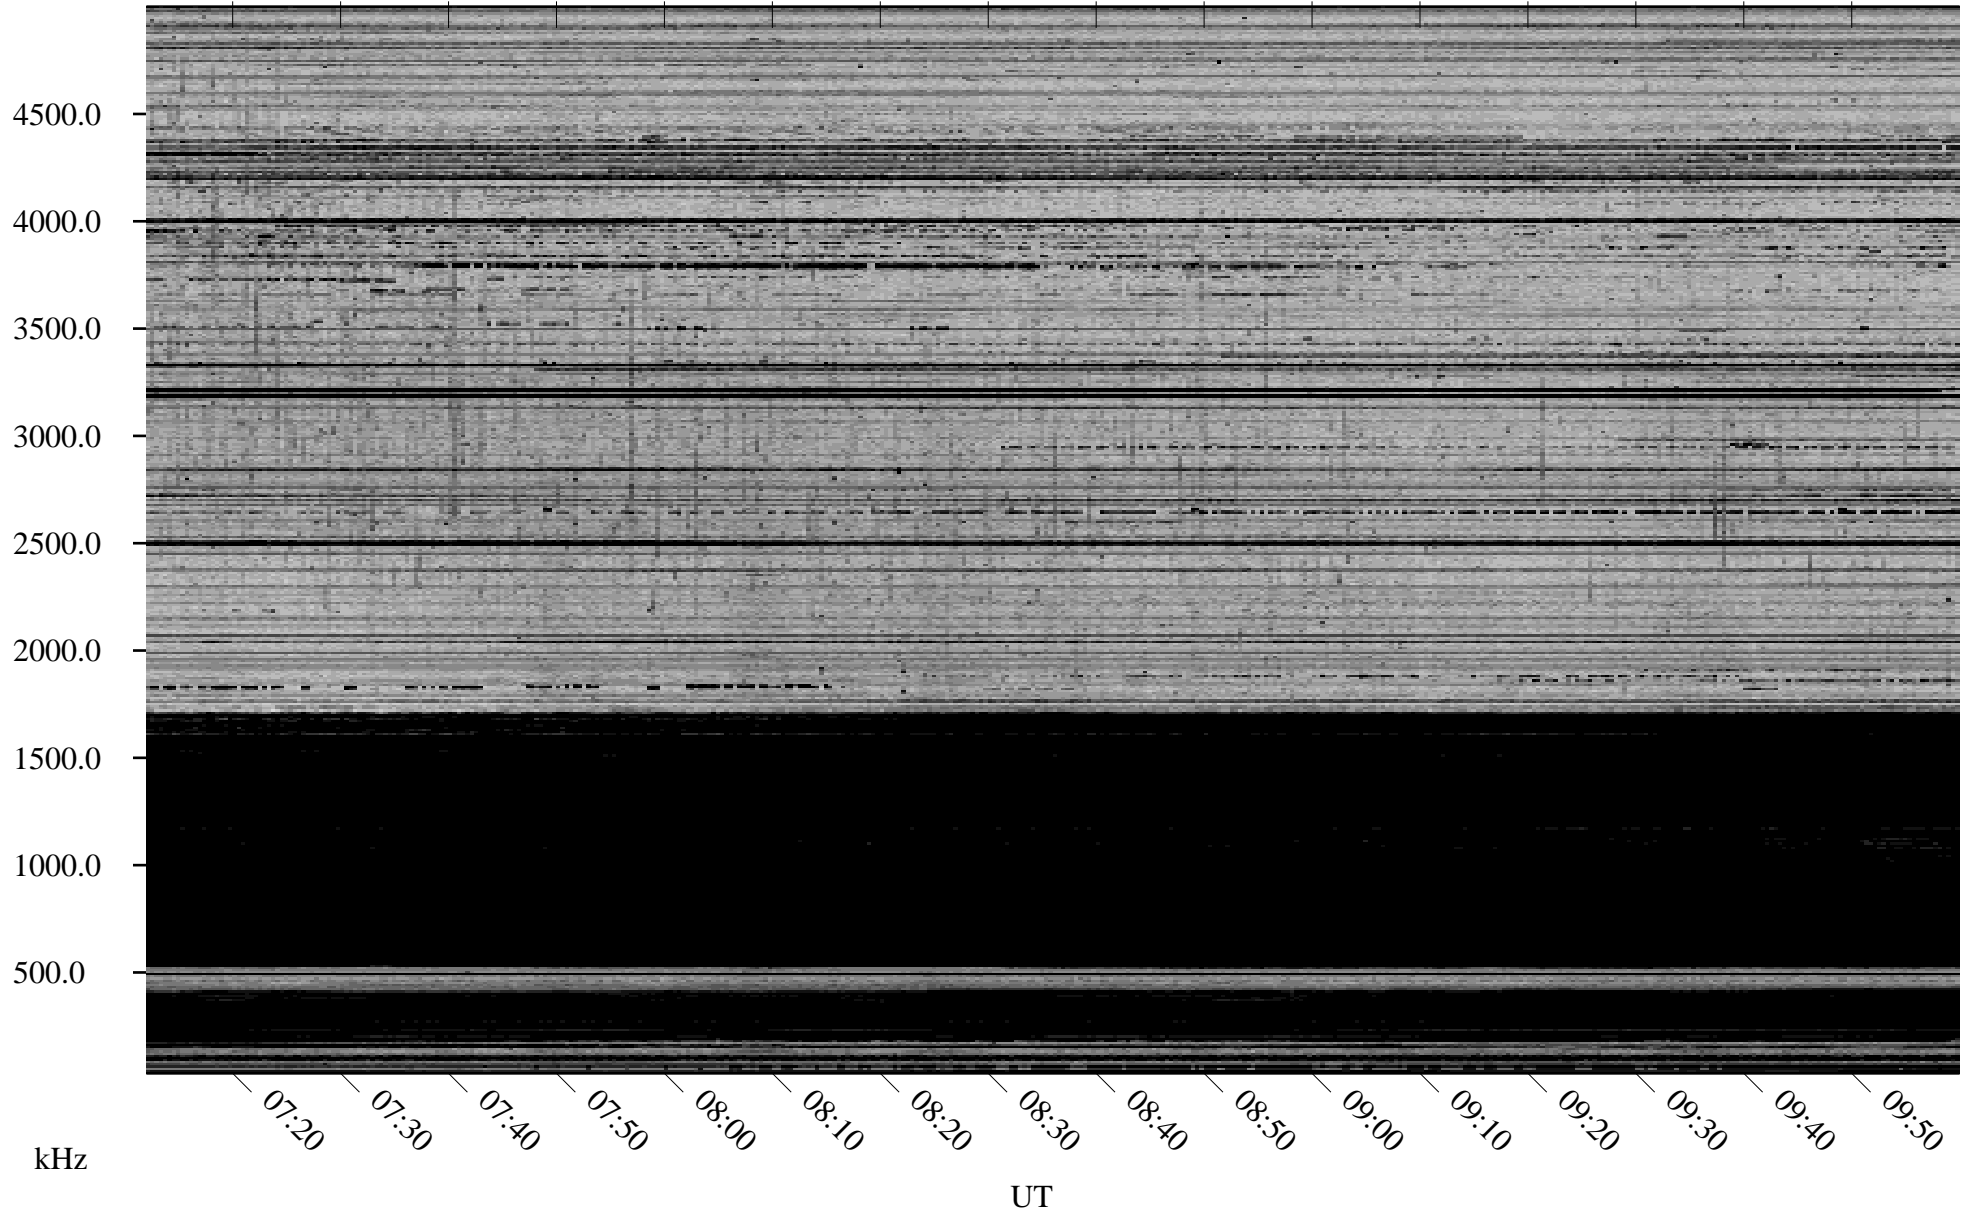

01/22/2007 Churchill, Manitoba

Linear Scale Black = 161 White = 15

CH07022L.R00m max_12

Page 1

01/22/2007 Churchill, Manitoba

Linear Scale Black = 161 White = 15

CH07022L.R00m max_12

01/23/2007 Churchill, Manitoba

Linear Scale Black = 161 White = 15

CH07022L.R00m max_12

Page 3

01/23/2007 Churchill, Manitoba

Linear Scale Black = 161 White = 15

CH07022L.R00m max_12

Page 4

01/23/2007 Churchill, Manitoba

Linear Scale Black = 161 White = 15

CH07022L.R00m max_12

Page 5

01/23/2007 Churchill, Manitoba

Linear Scale Black = 161 White = 15

CH07022L.R00m max_12

Page 6

01/23/2007 Churchill, Manitoba

Linear Scale Black = 161 White = 15

CH07022L.R00m max_12

Page 7

01/23/2007 Churchill, Manitoba

Linear Scale Black = 161 White = 15

CH07022L.R00m max_12