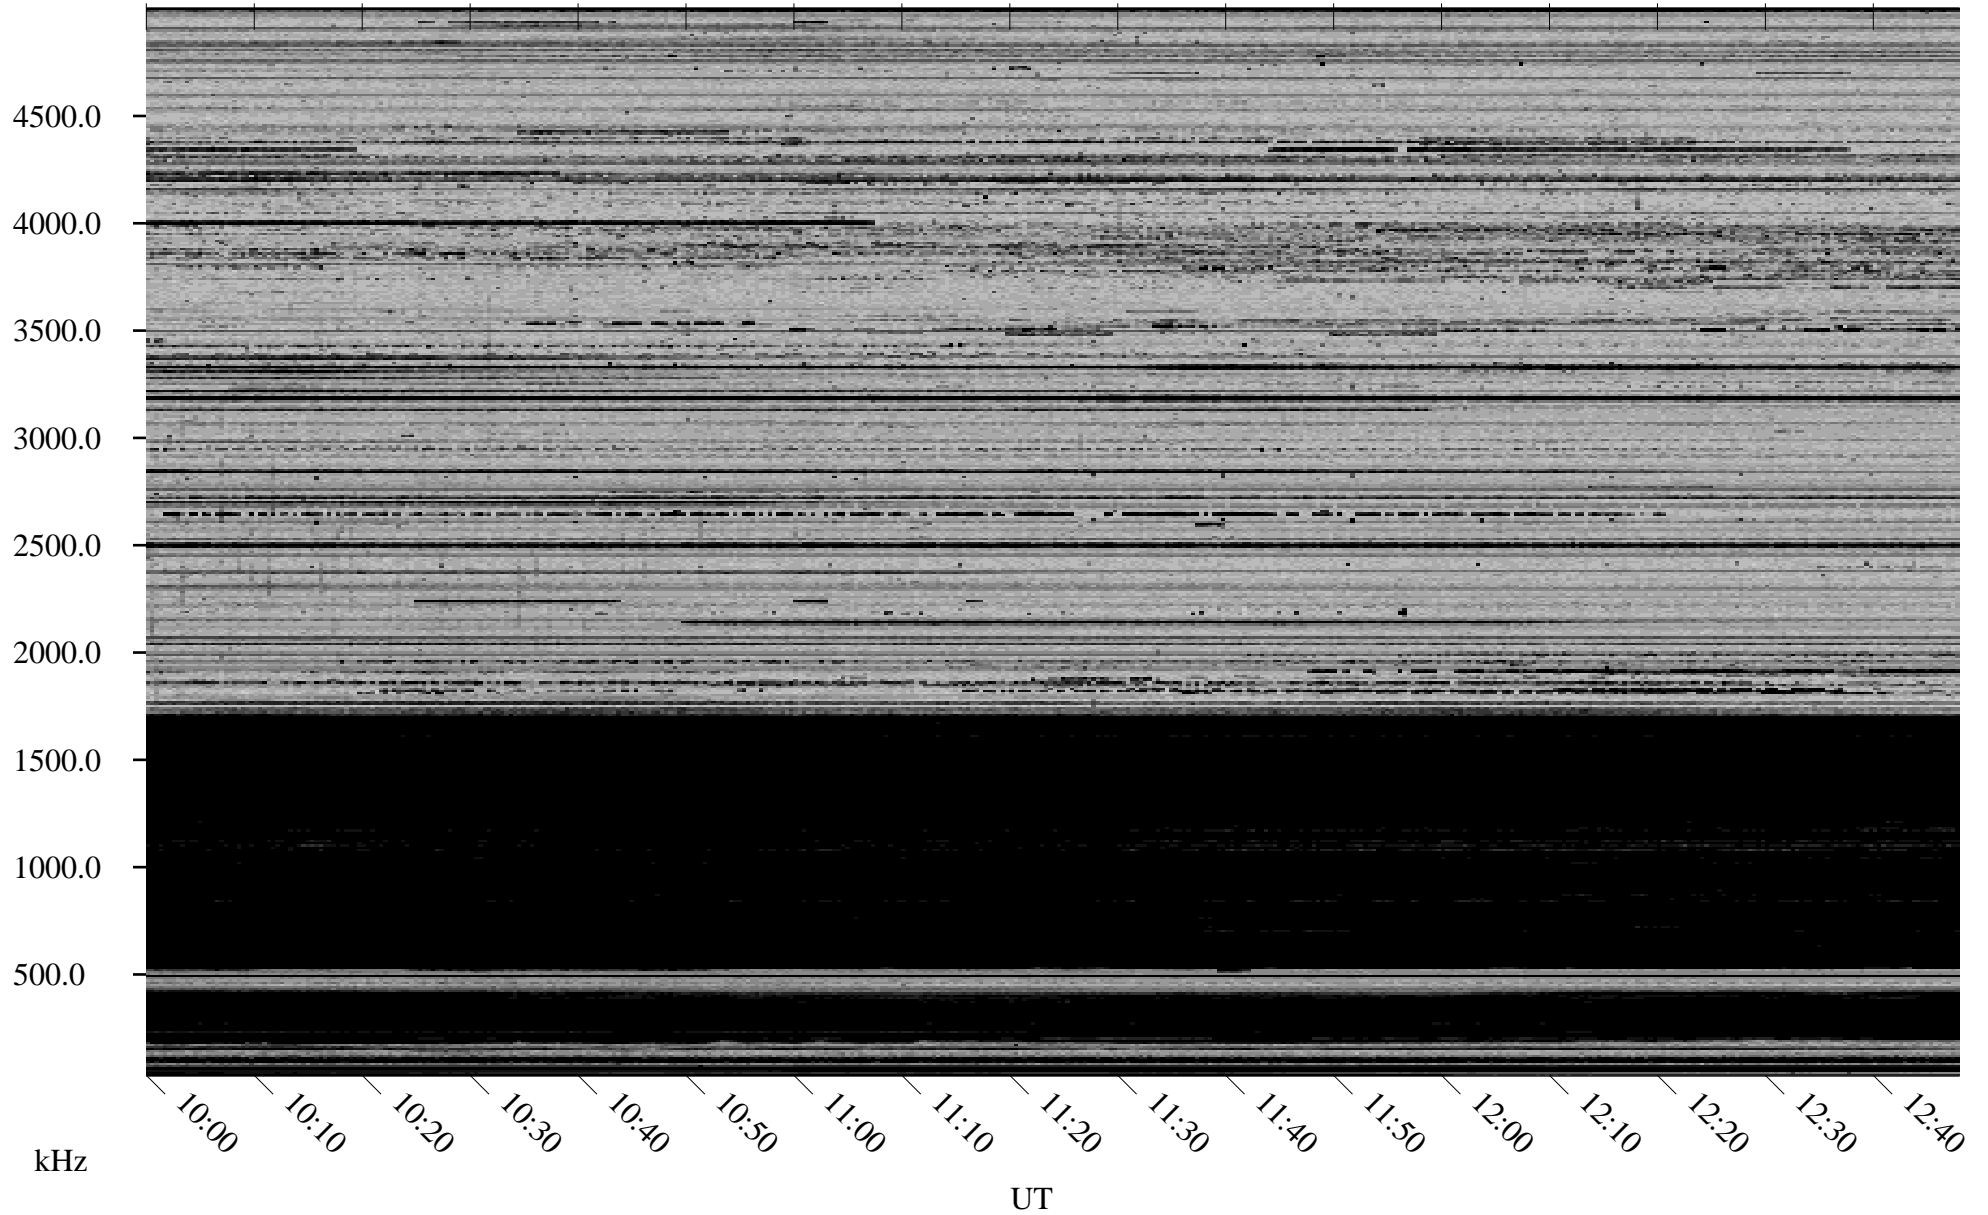

01/22/2007 Churchill, Manitoba

Linear Scale Black = 161 White = 15

CH07022L.R00m max_12

Page 1

01/22/2007 Churchill, Manitoba

Linear Scale Black = 161 White = 15

CH07022L.R00m max_12

01/23/2007 Churchill, Manitoba

Linear Scale Black = 161 White = 15

CH07022L.R00m max_12

Page 3

01/23/2007 Churchill, Manitoba

Linear Scale Black = 161 White = 15

CH07022L.R00m max_12

Page 4

01/23/2007 Churchill, Manitoba

Linear Scale Black = 161 White = 15

CH07022L.R00m max_12

Page 5

01/23/2007 Churchill, Manitoba

Linear Scale Black = 161 White = 15

CH07022L.R00m max_12

Page 6

01/23/2007 Churchill, Manitoba

Linear Scale Black = 161 White = 15

CH07022L.R00m max_12

Page 7

01/23/2007 Churchill, Manitoba

Linear Scale Black = 161 White = 15

CH07022L.R00m max_12