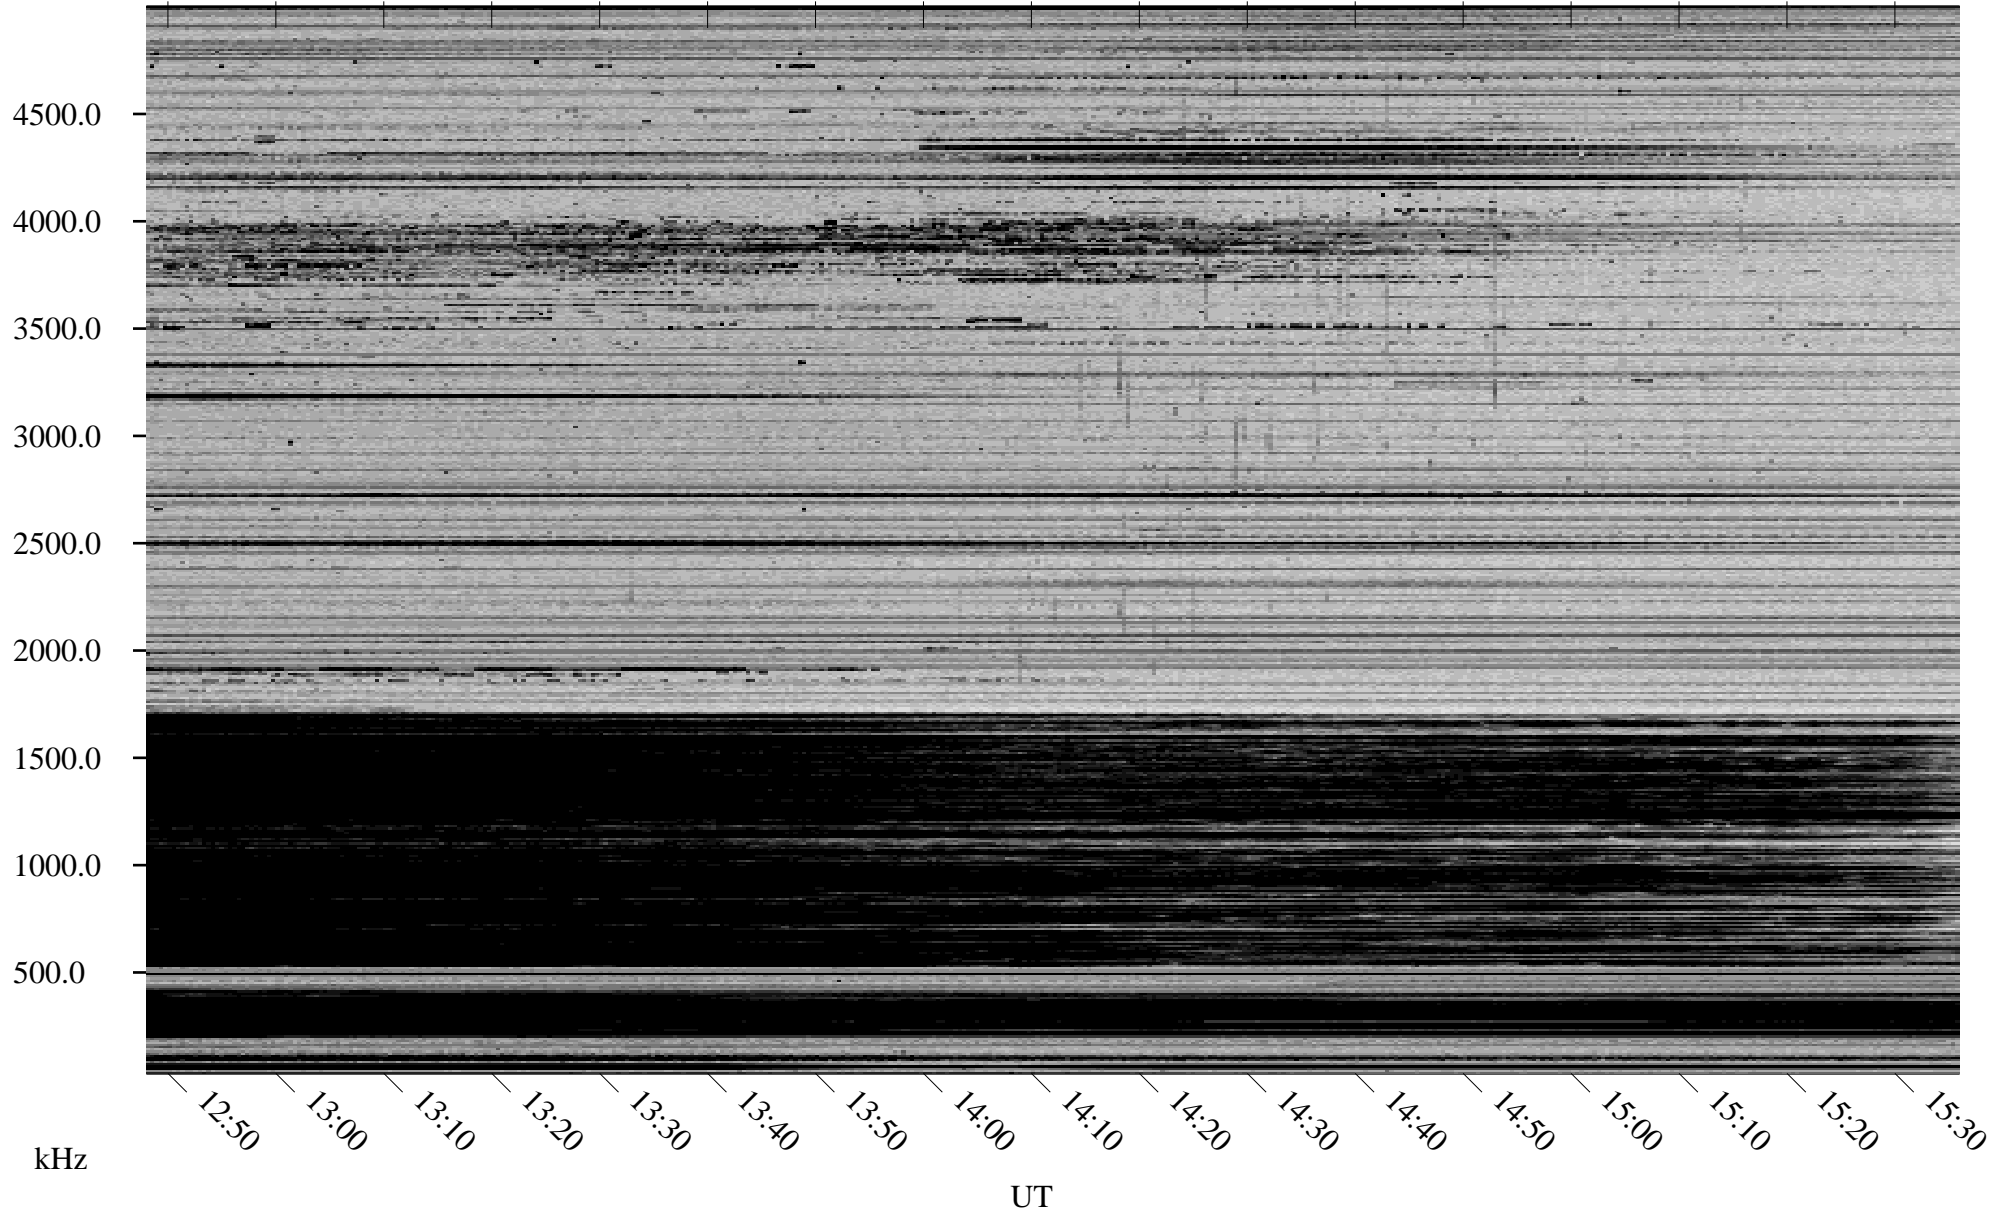

01/22/2007 Churchill, Manitoba

Linear Scale Black = 161 White = 15

CH07022L.R00m max_12

Page 1

01/22/2007 Churchill, Manitoba

Linear Scale Black = 161 White = 15

CH07022L.R00m max_12

01/23/2007 Churchill, Manitoba

Linear Scale Black = 161 White = 15

CH07022L.R00m max_12

Page 3

01/23/2007 Churchill, Manitoba

Linear Scale Black = 161 White = 15

CH07022L.R00m max_12

Page 4

01/23/2007 Churchill, Manitoba

Linear Scale Black = 161 White = 15

CH07022L.R00m max_12

Page 5

01/23/2007 Churchill, Manitoba

Linear Scale Black = 161 White = 15

CH07022L.R00m max_12

Page 6

01/23/2007 Churchill, Manitoba

Linear Scale Black = 161 White = 15

CH07022L.R00m max_12

Page 7

01/23/2007 Churchill, Manitoba

Linear Scale Black = 161 White = 15

CH07022L.R00m max_12