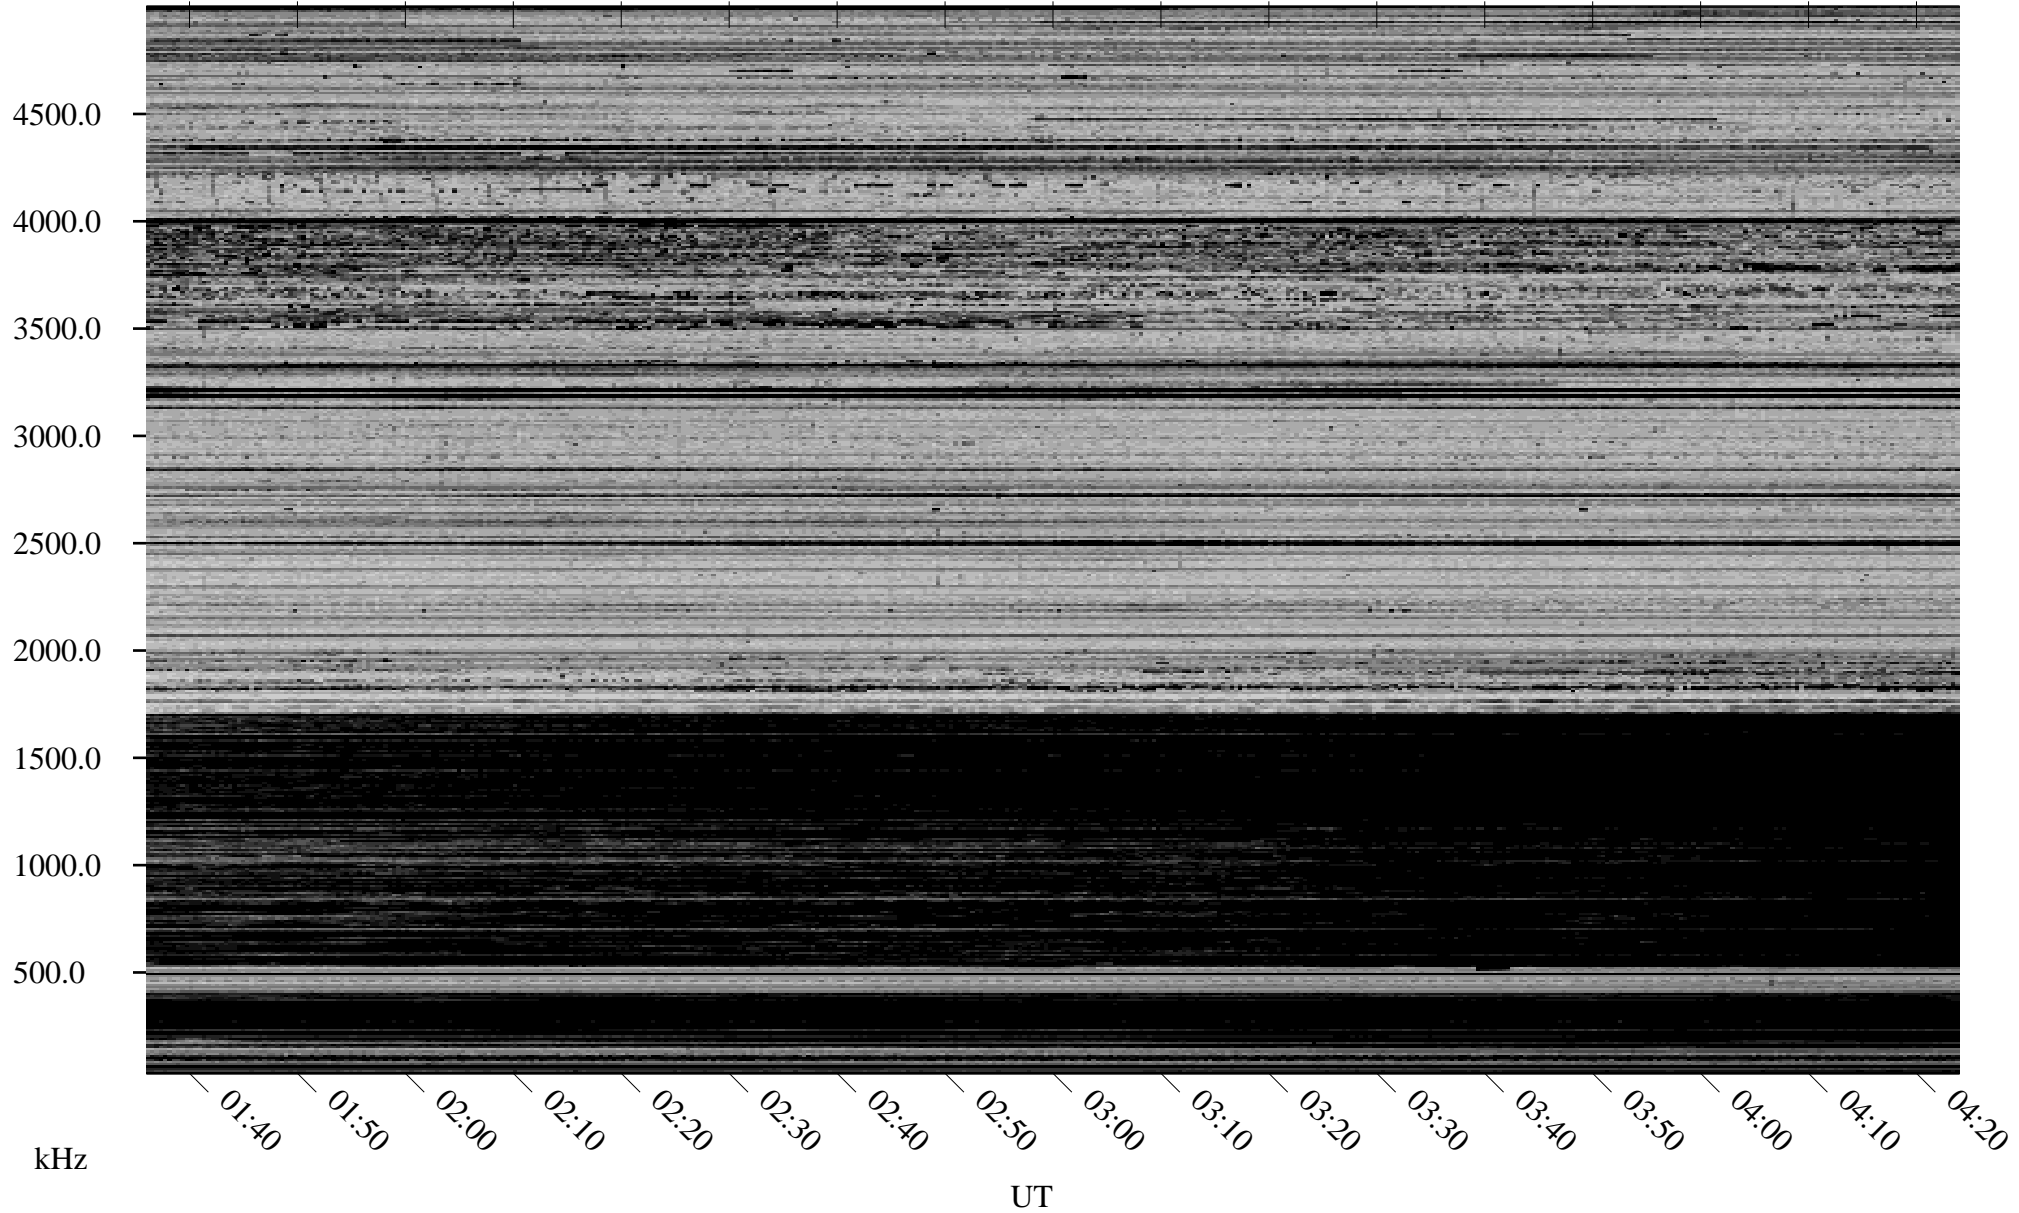

# 01/23/2007 Churchill, Manitoba

Linear Scale    Black = 161    White = 15

CH07023L.R00m max\_12

Page 1

# 01/23/2007 Churchill, Manitoba

Linear Scale    Black = 161    White = 15

CH07023L.R00m max\_12

Page 2

# 01/24/2007 Churchill, Manitoba

Linear Scale    Black = 161    White = 15

CH07023L.R00m max\_12

Page 3

# 01/24/2007 Churchill, Manitoba

Linear Scale    Black = 161    White = 15

CH07023L.R00m max\_12

Page 4