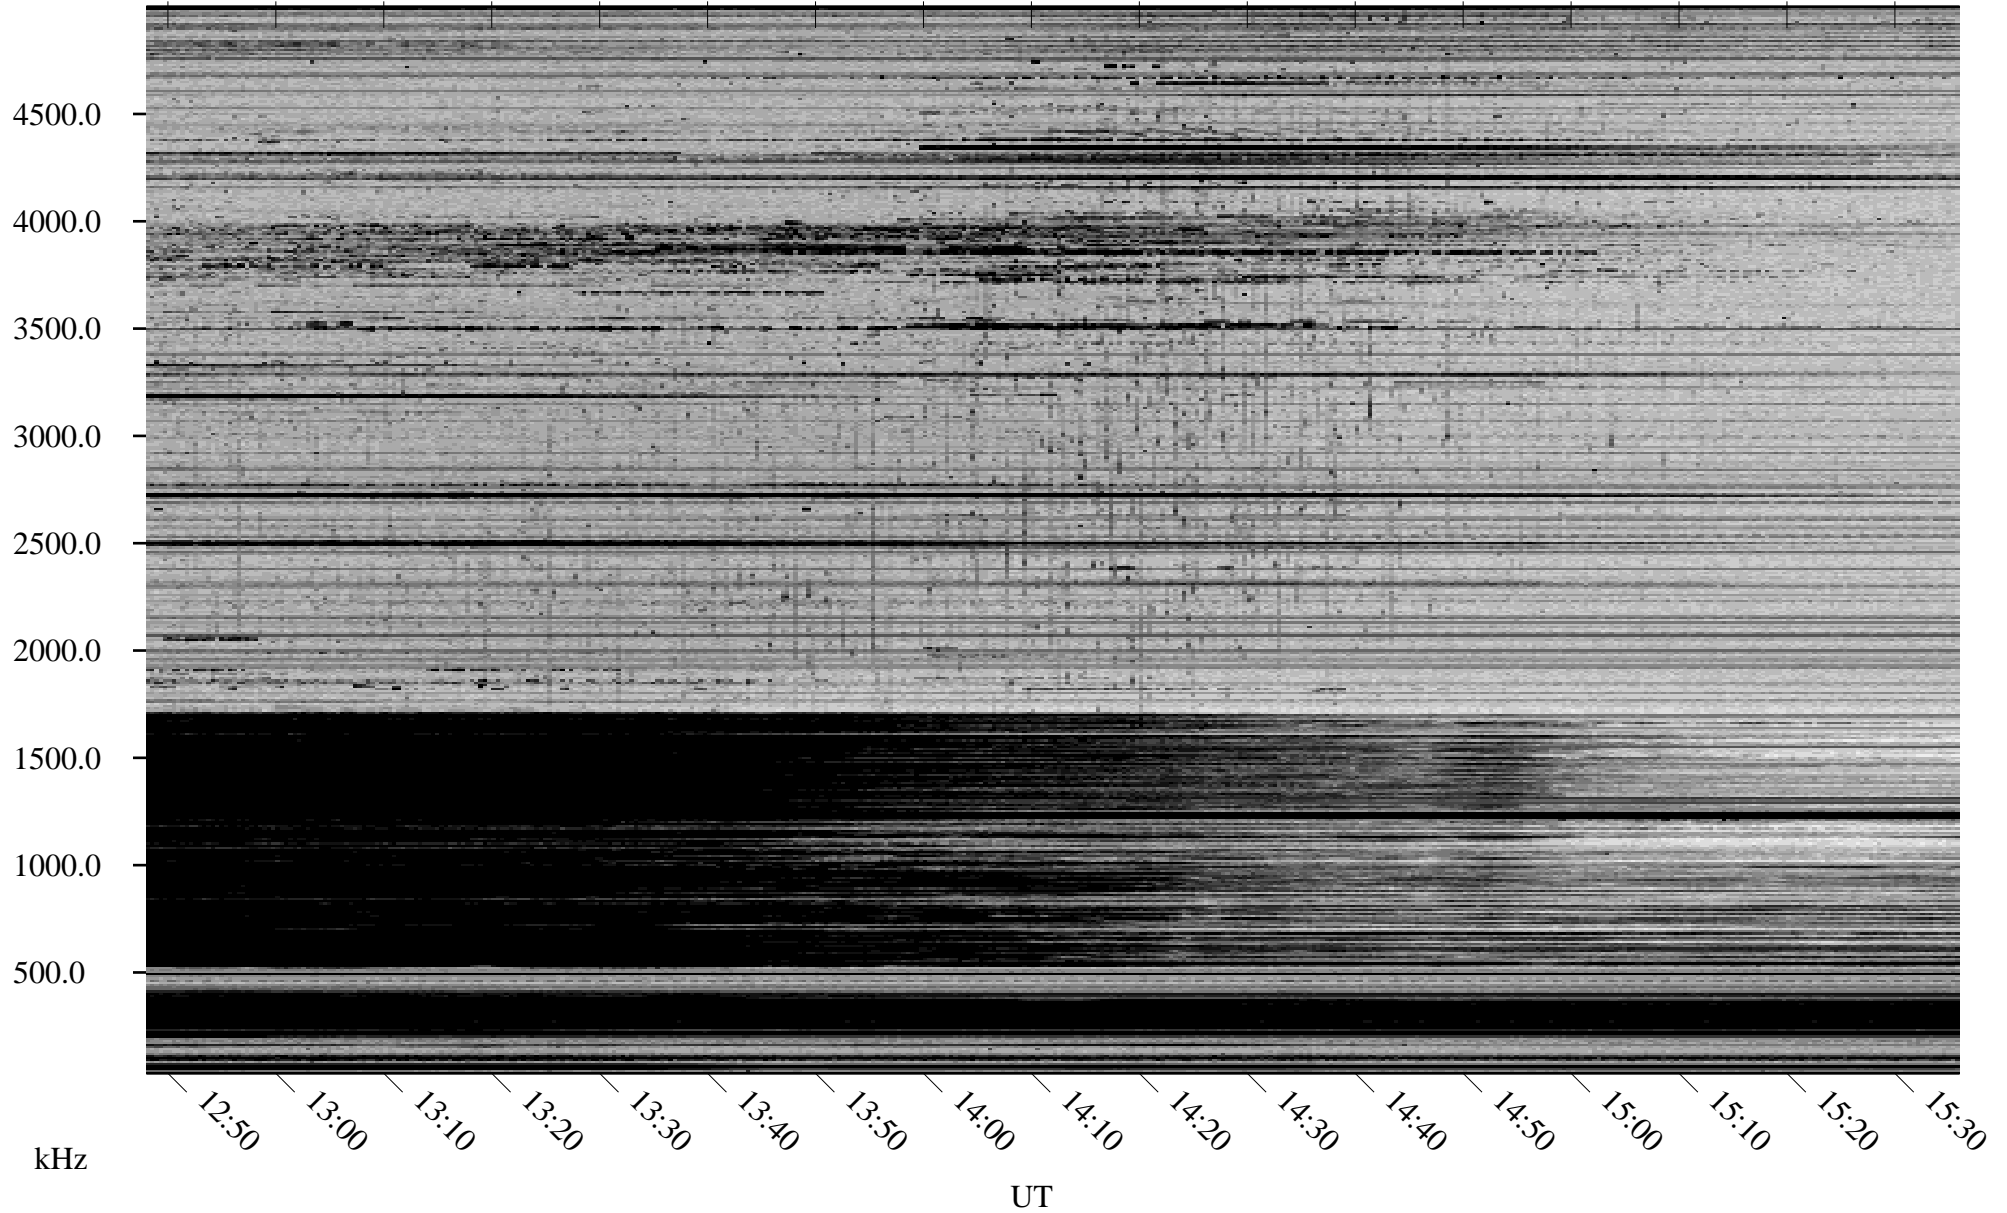

# 01/24/2007 Churchill, Manitoba

Linear Scale    Black = 161    White = 15

CH07023L.R00m max\_12

Page 6

# 01/24/2007 Churchill, Manitoba

Linear Scale    Black = 161    White = 15

CH07023L.R00m max\_12

Page 7

# 01/24/2007 Churchill, Manitoba

Linear Scale    Black = 161    White = 15

CH07023L.R00m max\_12