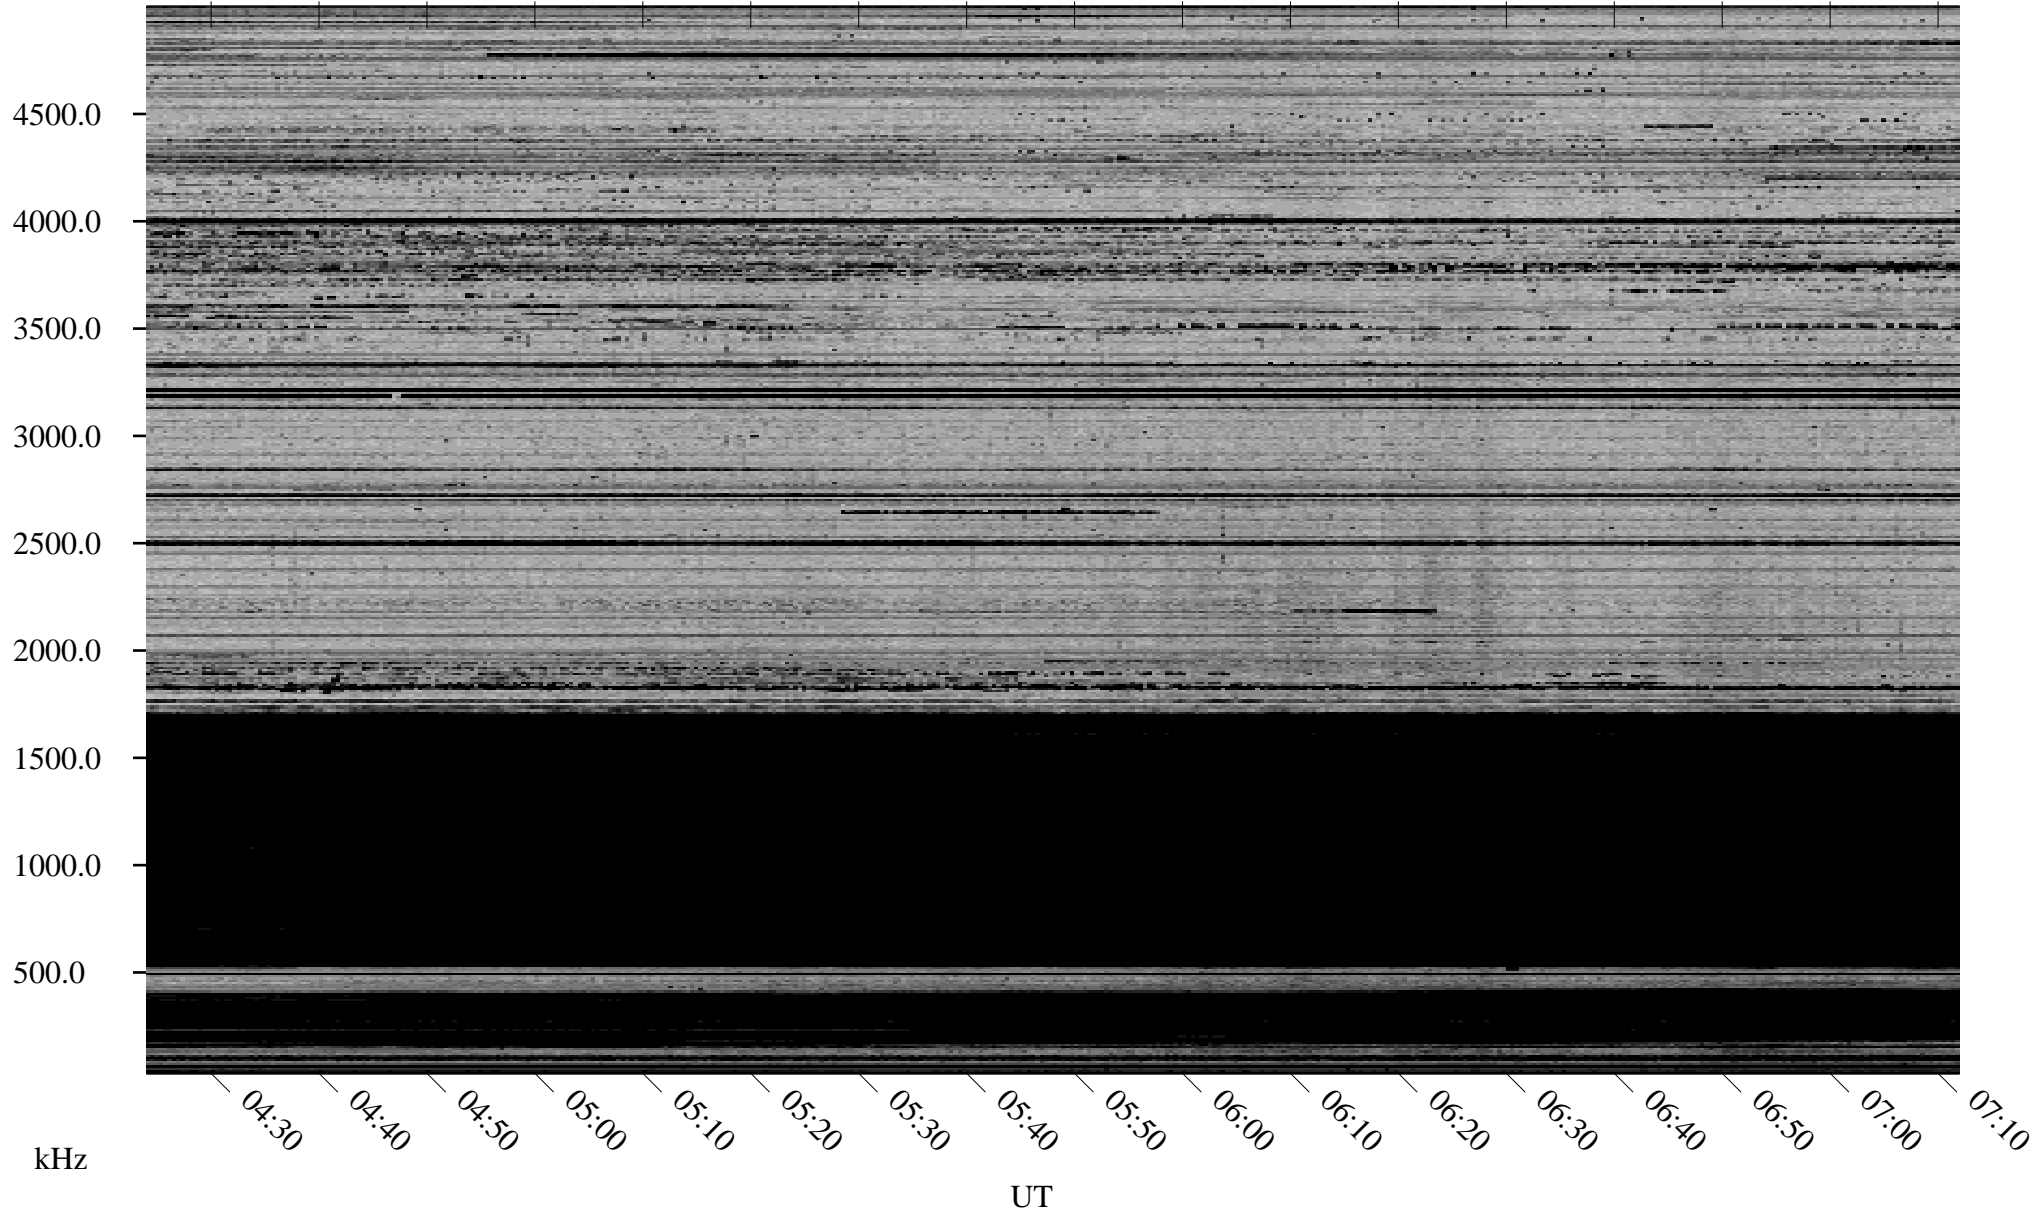

# 01/23/2007 Churchill, Manitoba

Linear Scale    Black = 161    White = 15

CH07023L.R00m max\_12

Page 2

# 01/24/2007 Churchill, Manitoba

Linear Scale    Black = 161    White = 15

CH07023L.R00m max\_12

Page 3

# 01/24/2007 Churchill, Manitoba

Linear Scale    Black = 161    White = 15

CH07023L.R00m max\_12

Page 4

# 01/24/2007 Churchill, Manitoba

Linear Scale    Black = 161    White = 15

CH07023L.R00m max\_12

Page 5