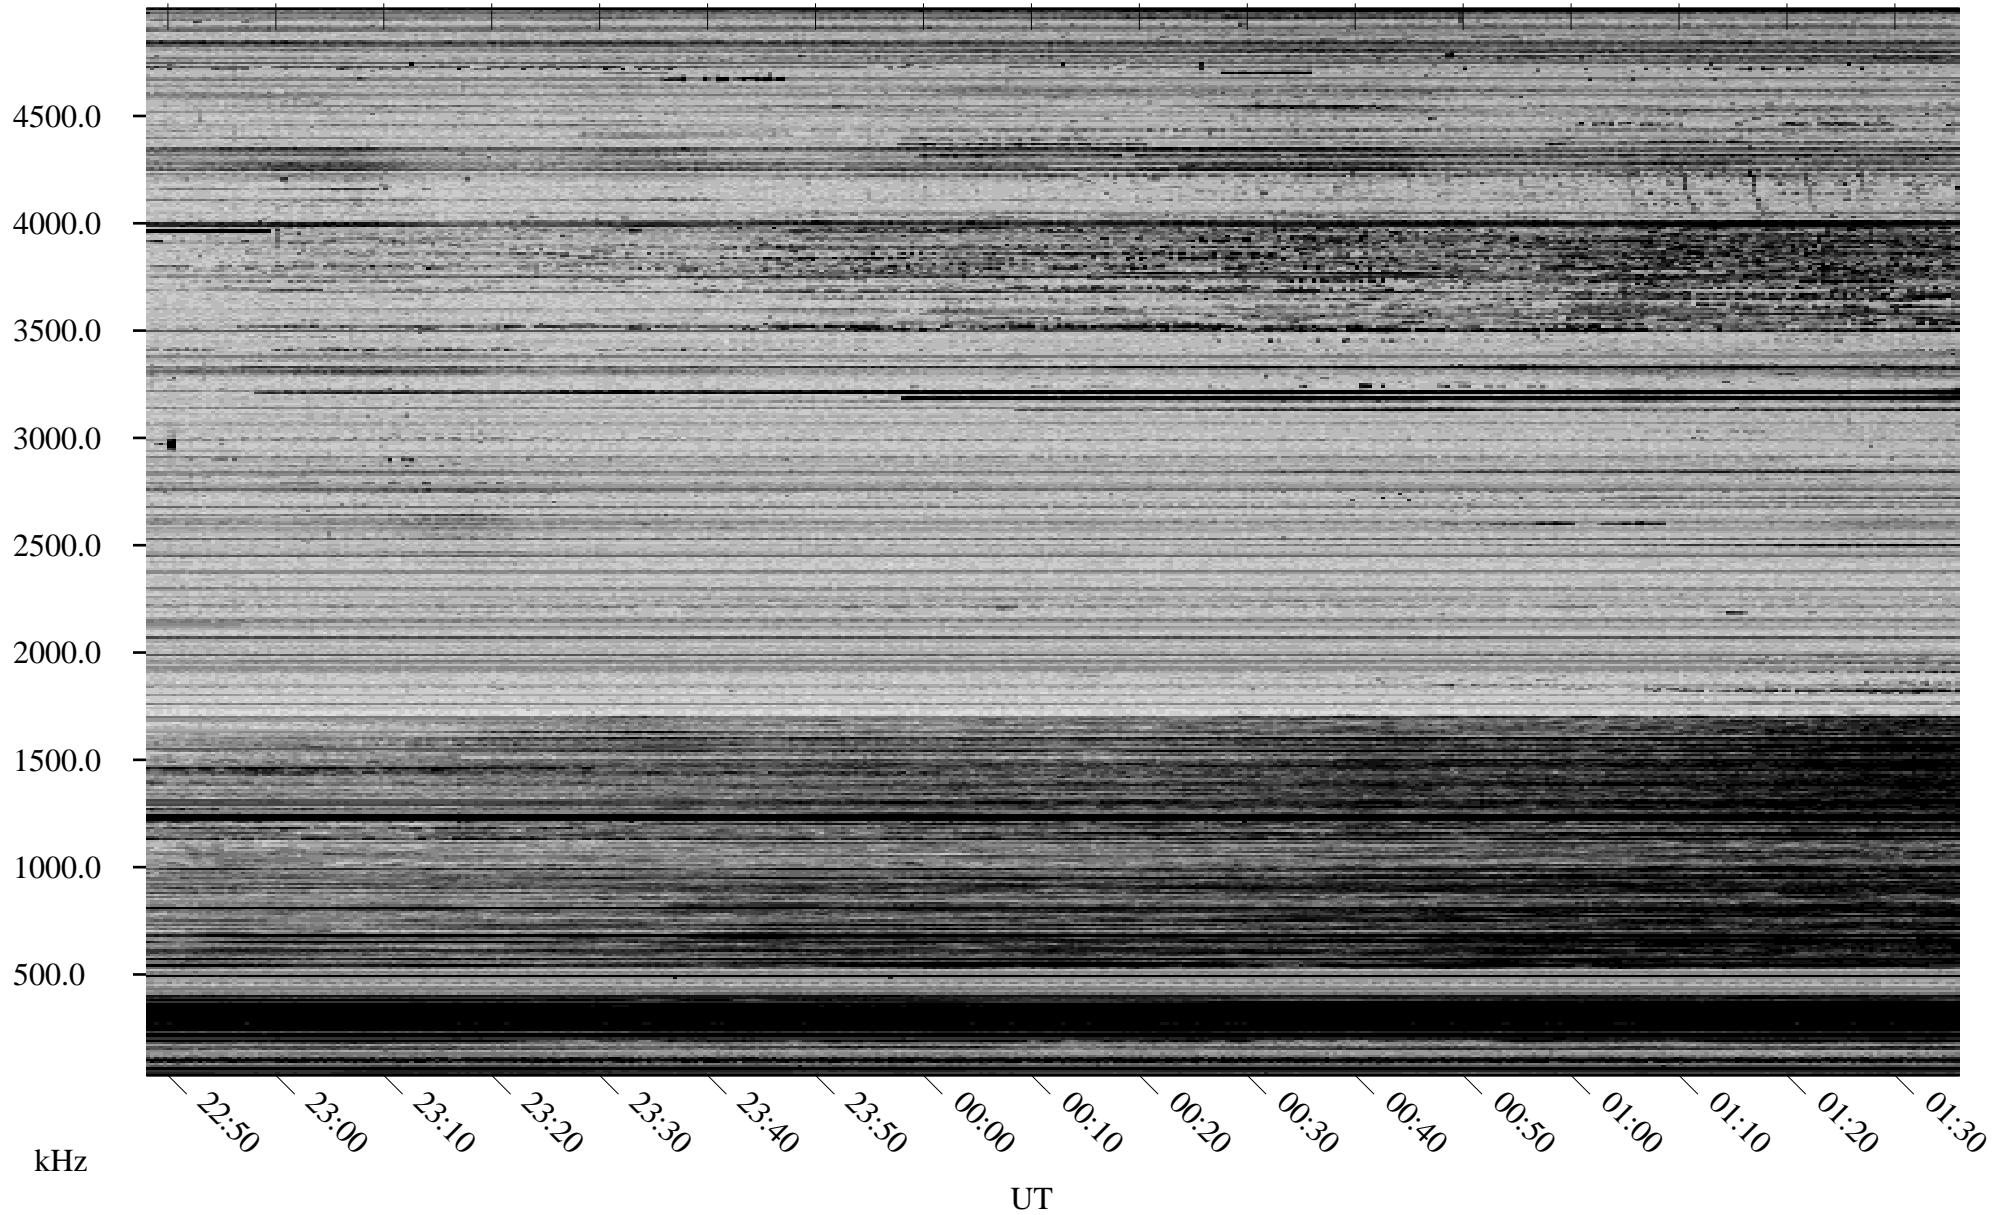

# 01/23/2007 Churchill, Manitoba

Linear Scale    Black = 161    White = 15

CH07023L.R00m max\_12

Page 1

# 01/23/2007 Churchill, Manitoba

Linear Scale    Black = 161    White = 15

CH07023L.R00m max\_12

Page 2

# 01/24/2007 Churchill, Manitoba

Linear Scale    Black = 161    White = 15

CH07023L.R00m max\_12

Page 3

# 01/24/2007 Churchill, Manitoba

Linear Scale    Black = 161    White = 15

CH07023L.R00m max\_12

Page 4