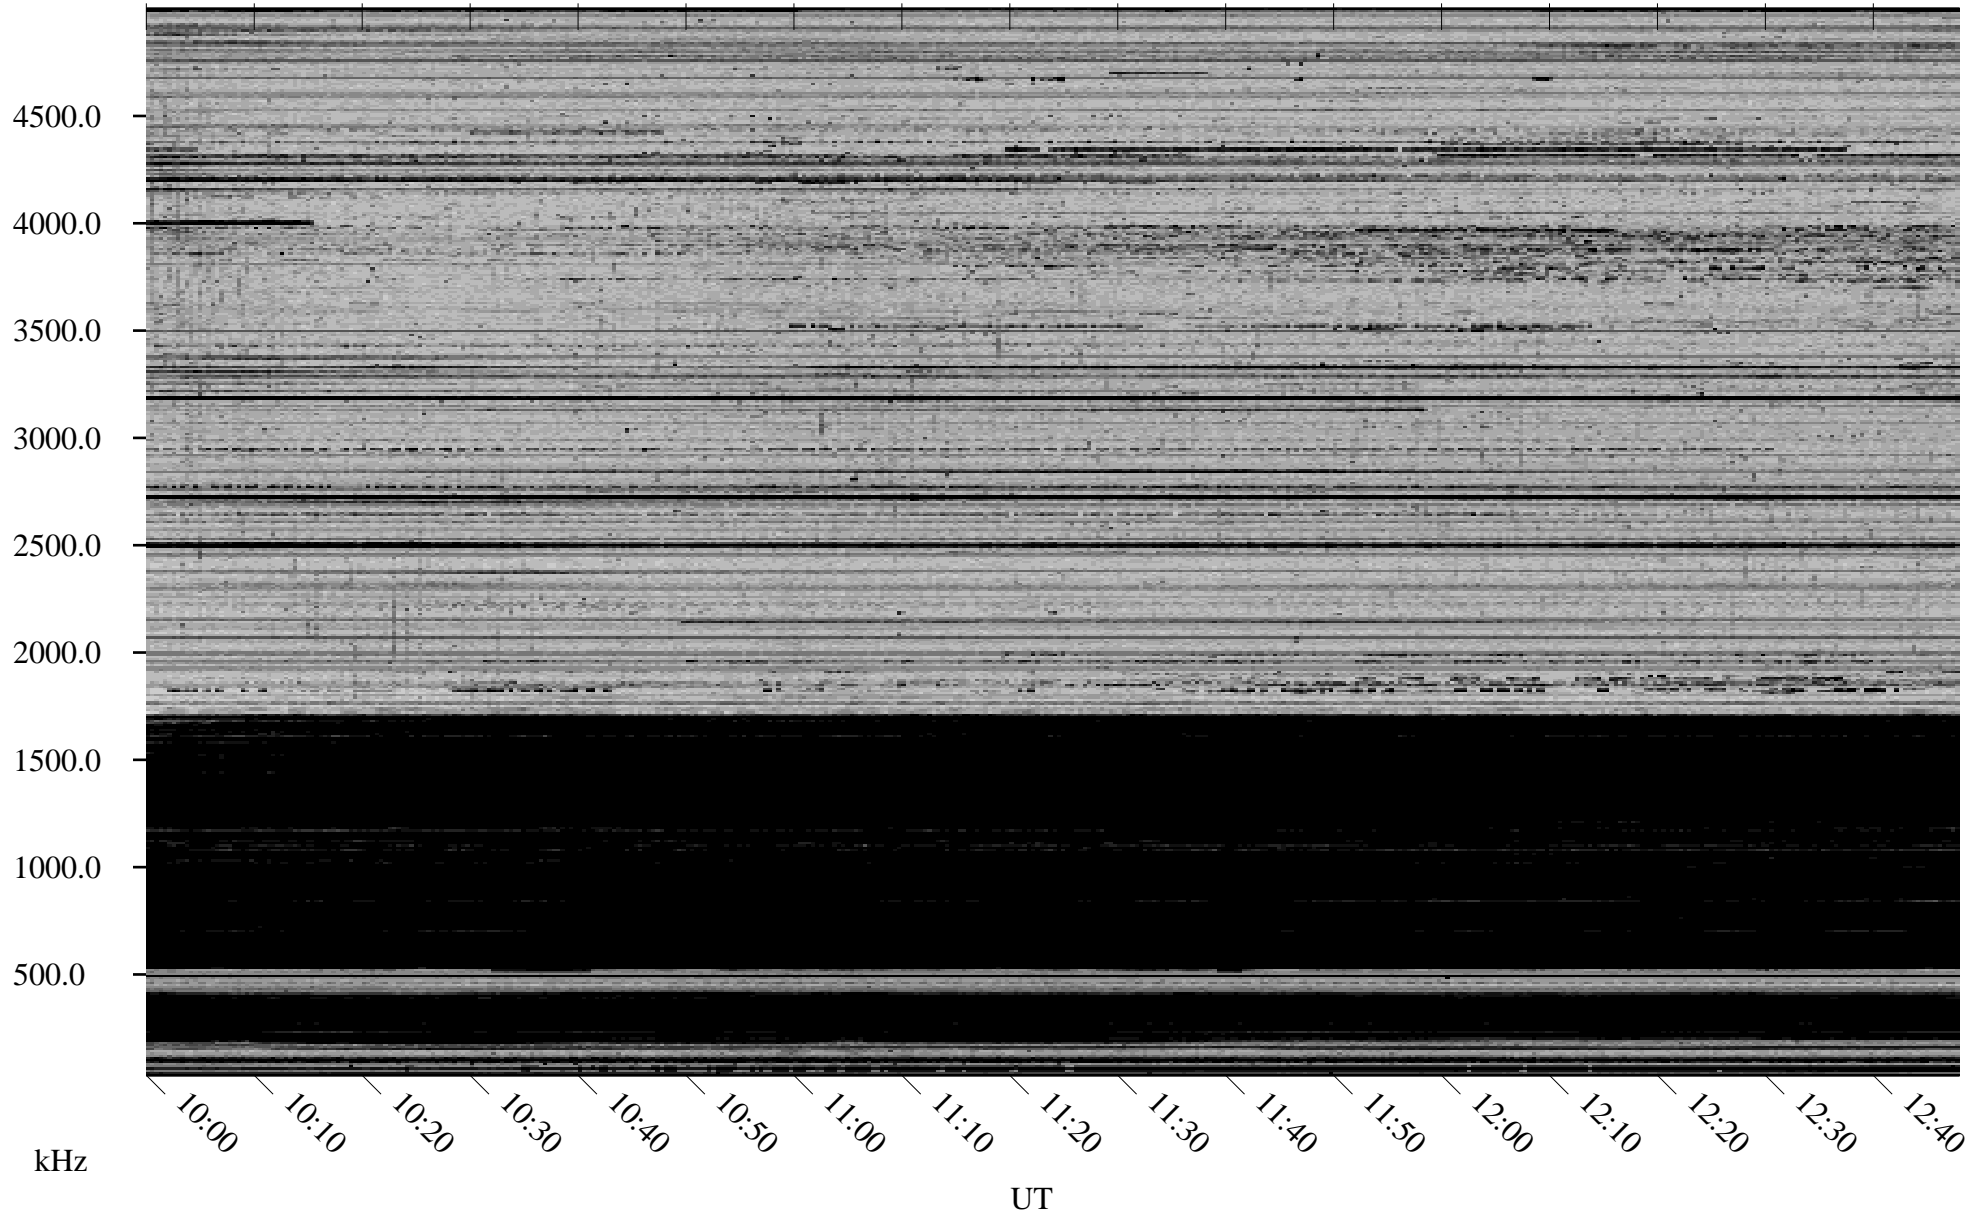

# 01/24/2007 Churchill, Manitoba

Linear Scale    Black = 161    White = 15

CH07023L.R00m max\_12

Page 5

# 01/24/2007 Churchill, Manitoba

Linear Scale    Black = 161    White = 15

CH07023L.R00m max\_12

Page 6

# 01/24/2007 Churchill, Manitoba

Linear Scale    Black = 161    White = 15

CH07023L.R00m max\_12

Page 7

# 01/24/2007 Churchill, Manitoba

Linear Scale    Black = 161    White = 15

CH07023L.R00m max\_12