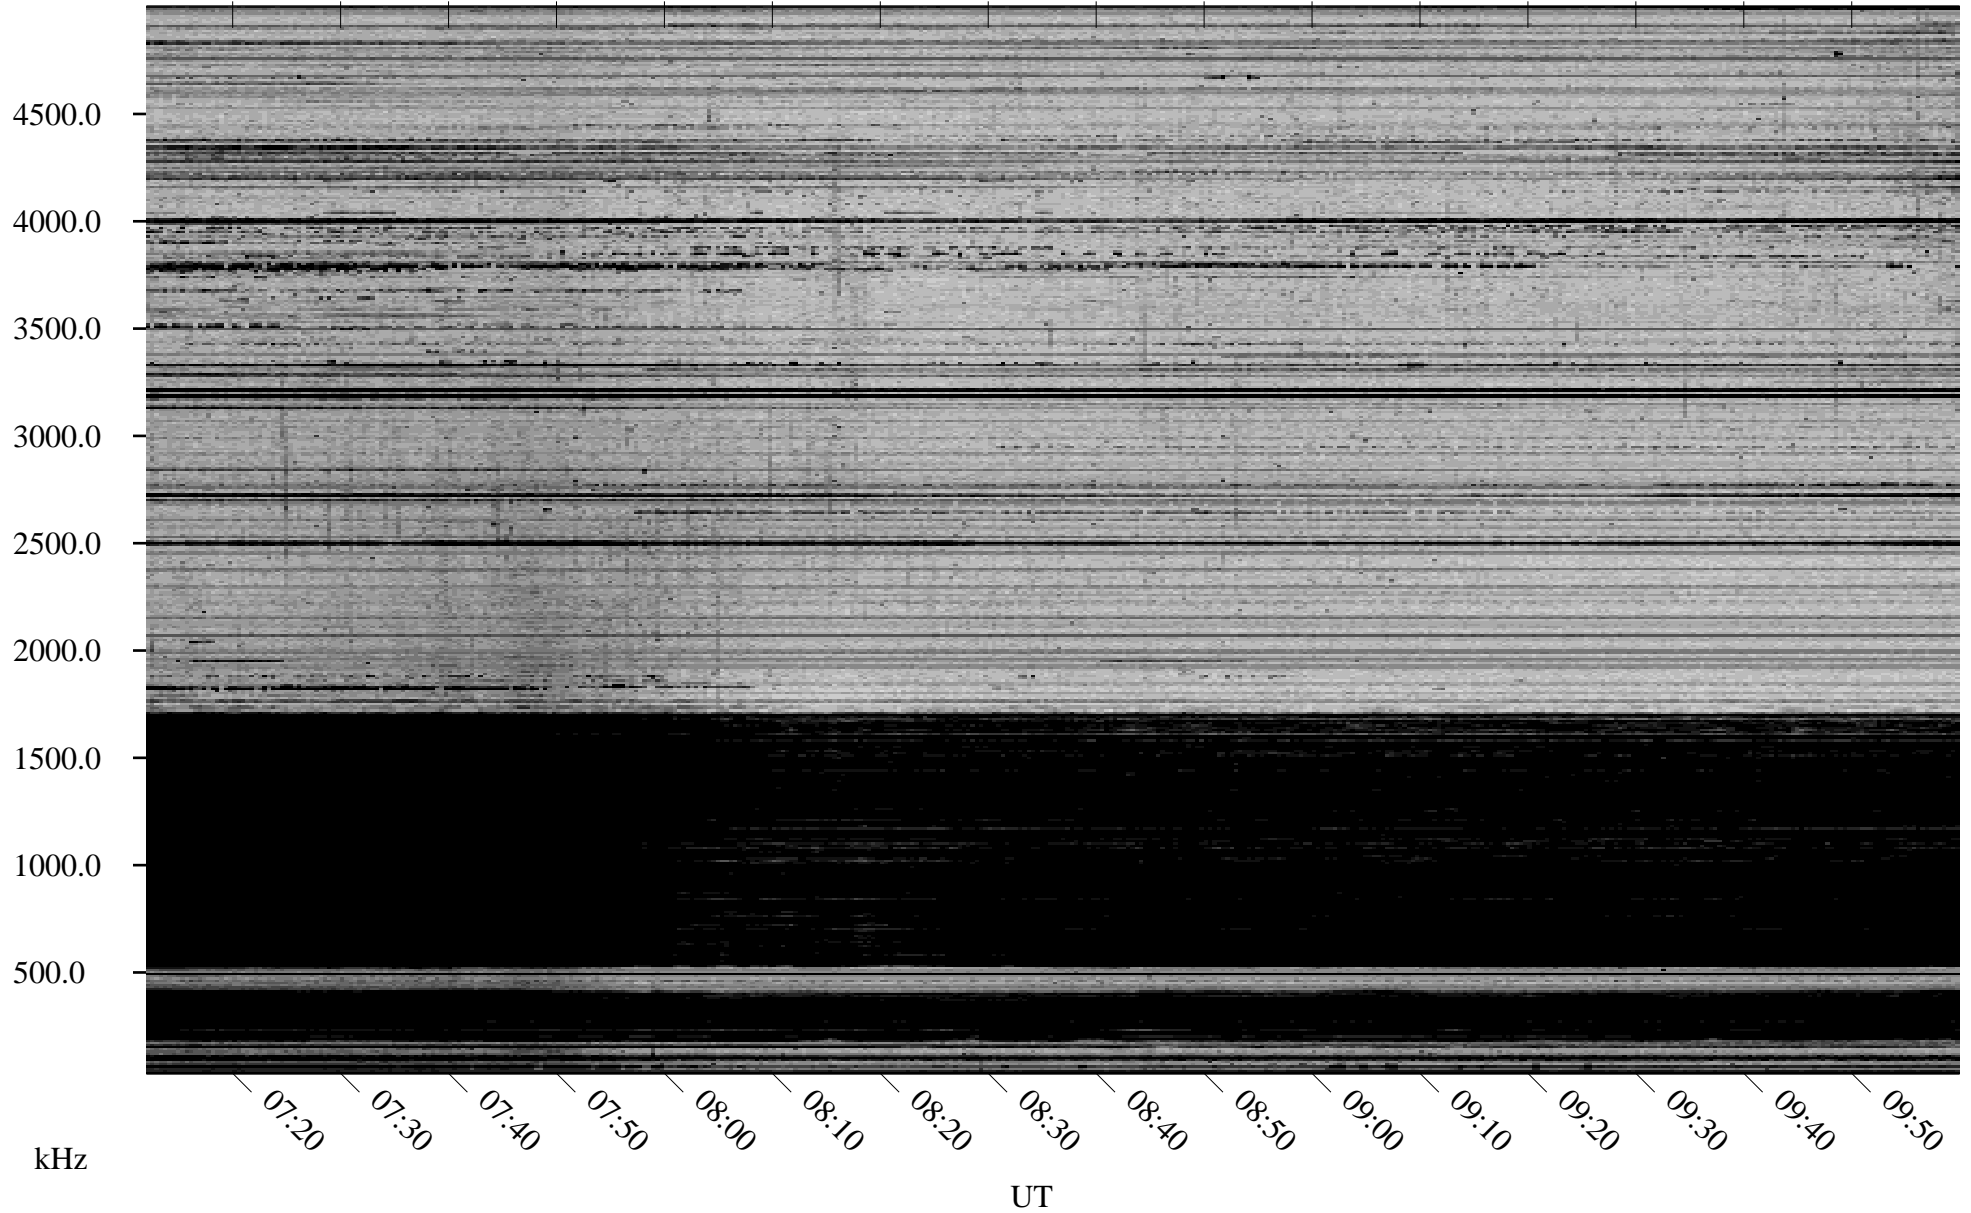

# 01/23/2007 Churchill, Manitoba

Linear Scale    Black = 161    White = 15

CH07023L.R00m max\_12

Page 1

# 01/24/2007 Churchill, Manitoba

Linear Scale    Black = 161    White = 15

CH07023L.R00m max\_12

Page 4

# 01/24/2007 Churchill, Manitoba

Linear Scale    Black = 161    White = 15

CH07023L.R00m max\_12

Page 5

# 01/24/2007 Churchill, Manitoba

Linear Scale    Black = 161    White = 15

CH07023L.R00m max\_12

Page 6