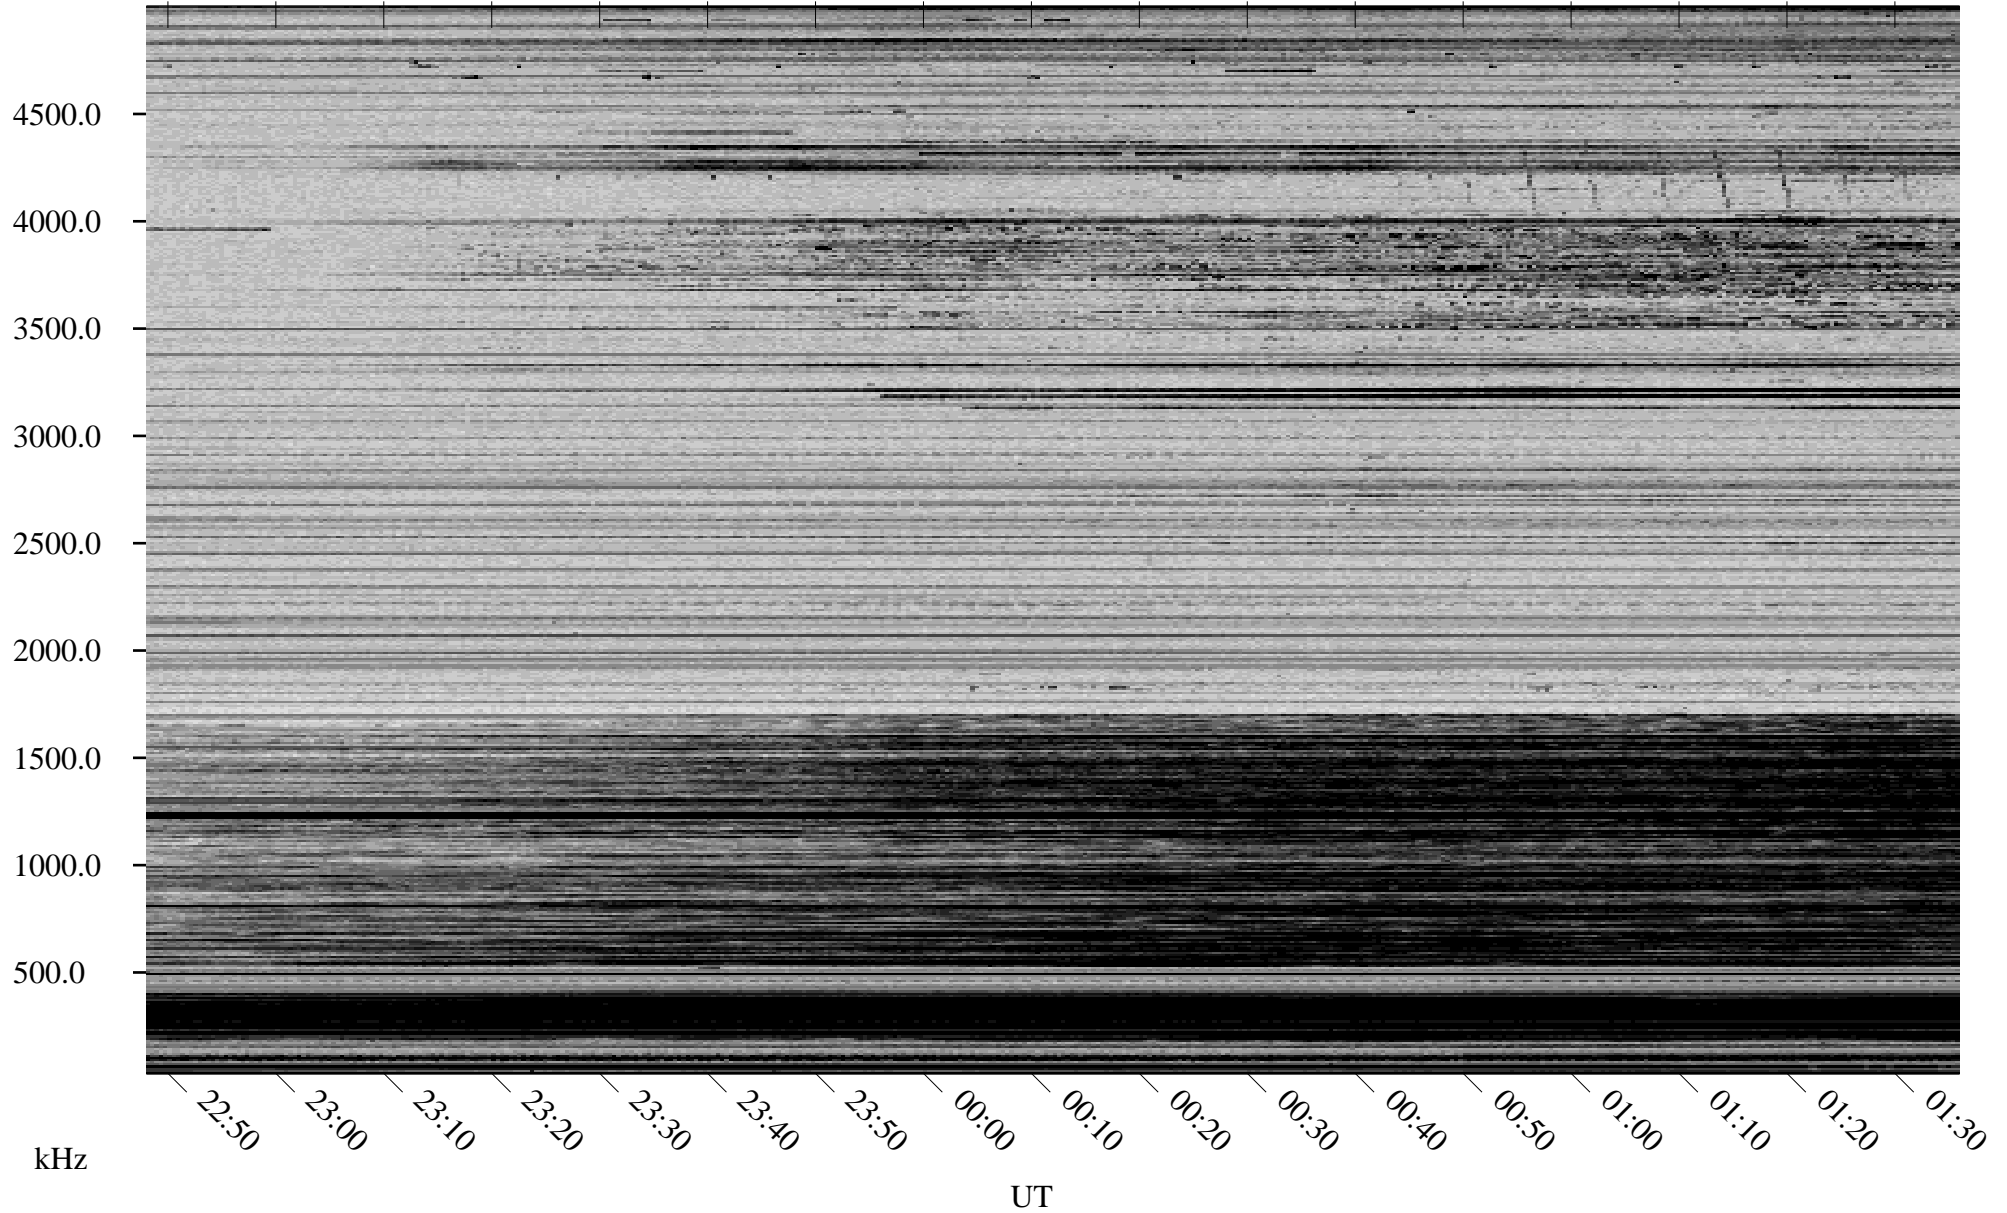

# 01/24/2007 Churchill, Manitoba

Linear Scale    Black = 161    White = 15

CH07024L.R00m max\_12

Page 1

# 01/24/2007 Churchill, Manitoba

Linear Scale    Black = 161    White = 15

CH07024L.R00m max\_12

Page 2

# 01/25/2007 Churchill, Manitoba

Linear Scale    Black = 161    White = 15

CH07024L.R00m max\_12

Page 3

# 01/25/2007 Churchill, Manitoba

Linear Scale    Black = 161    White = 15

CH07024L.R00m max\_12

Page 4