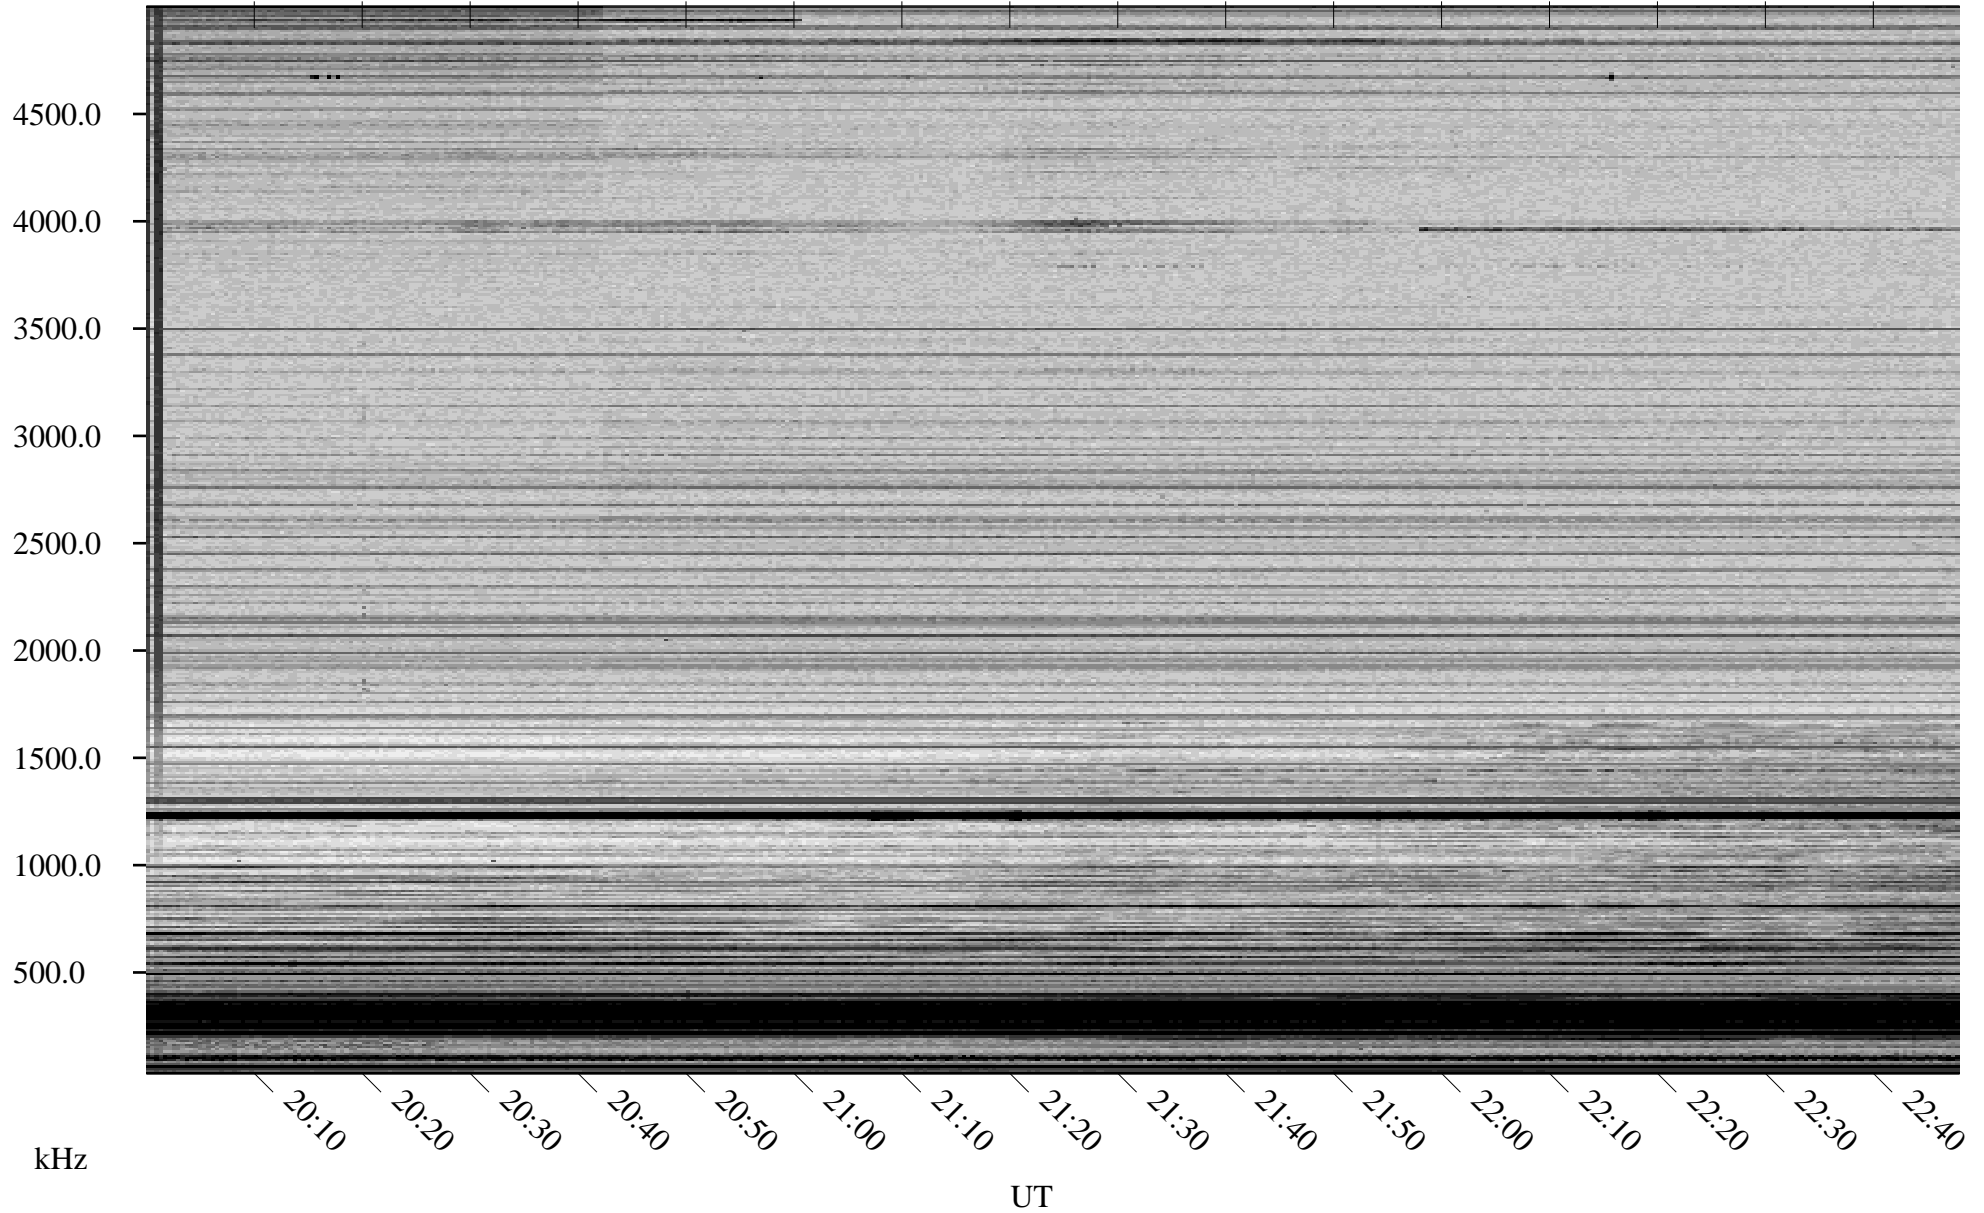

# 01/24/2007 Churchill, Manitoba

Linear Scale    Black = 161    White = 15

CH07024L.R00m max\_12

Page 1

# 01/24/2007 Churchill, Manitoba

Linear Scale    Black = 161    White = 15

CH07024L.R00m max\_12

Page 2

# 01/25/2007 Churchill, Manitoba

Linear Scale    Black = 161    White = 15

CH07024L.R00m max\_12

Page 3

# 01/25/2007 Churchill, Manitoba

Linear Scale    Black = 161    White = 15

CH07024L.R00m max\_12

Page 4