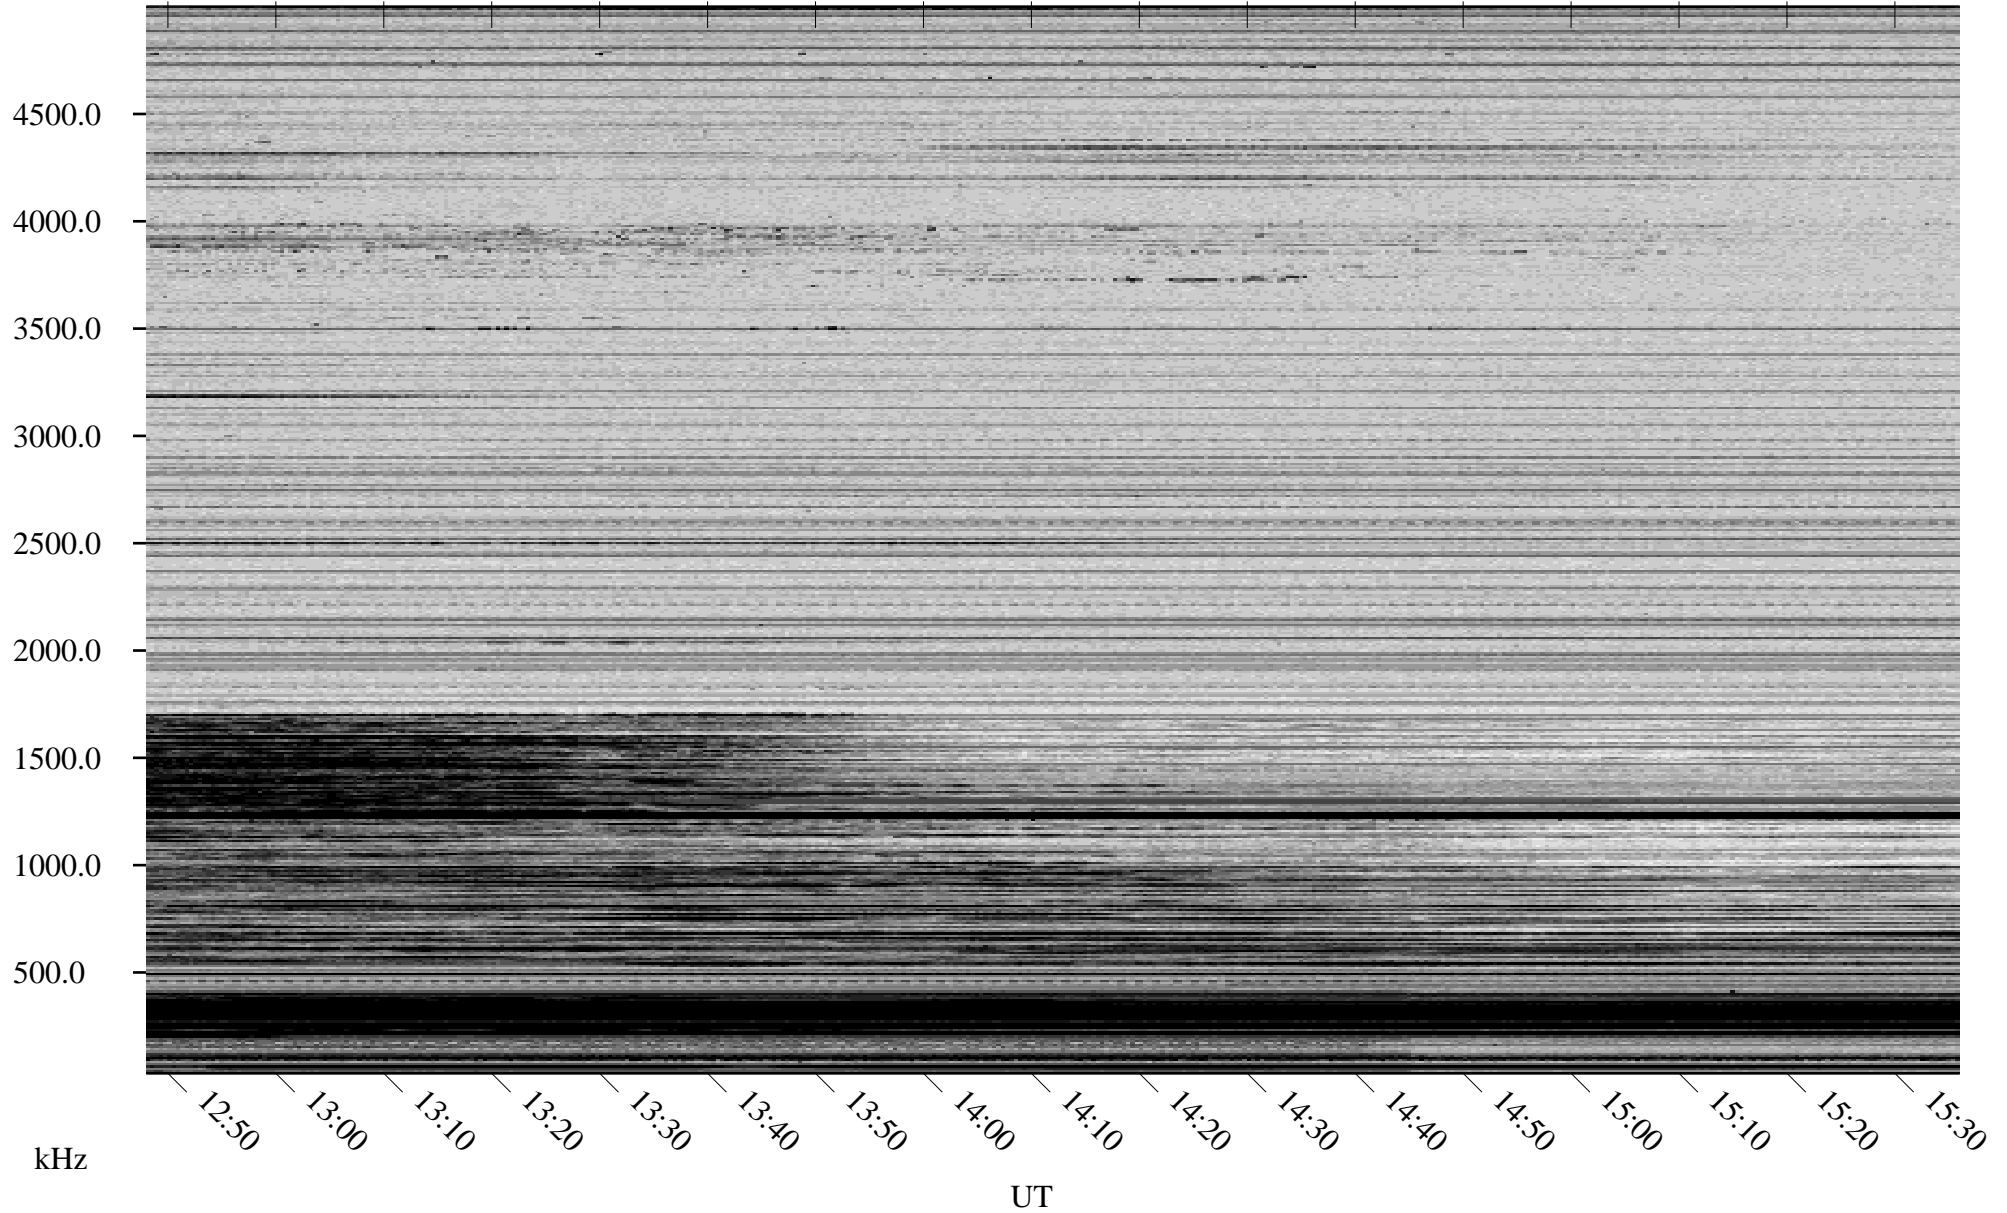

# 01/25/2007 Churchill, Manitoba

Linear Scale    Black = 161    White = 15

CH07024L.R00m max\_12

Page 5

# 01/25/2007 Churchill, Manitoba

Linear Scale    Black = 161    White = 15

CH07024L.R00m max\_12

Page 6

# 01/25/2007 Churchill, Manitoba

Linear Scale    Black = 161    White = 15

CH07024L.R00m max\_12

Page 7

# 01/25/2007 Churchill, Manitoba

Linear Scale    Black = 161    White = 15

CH07024L.R00m max\_12

Page 8