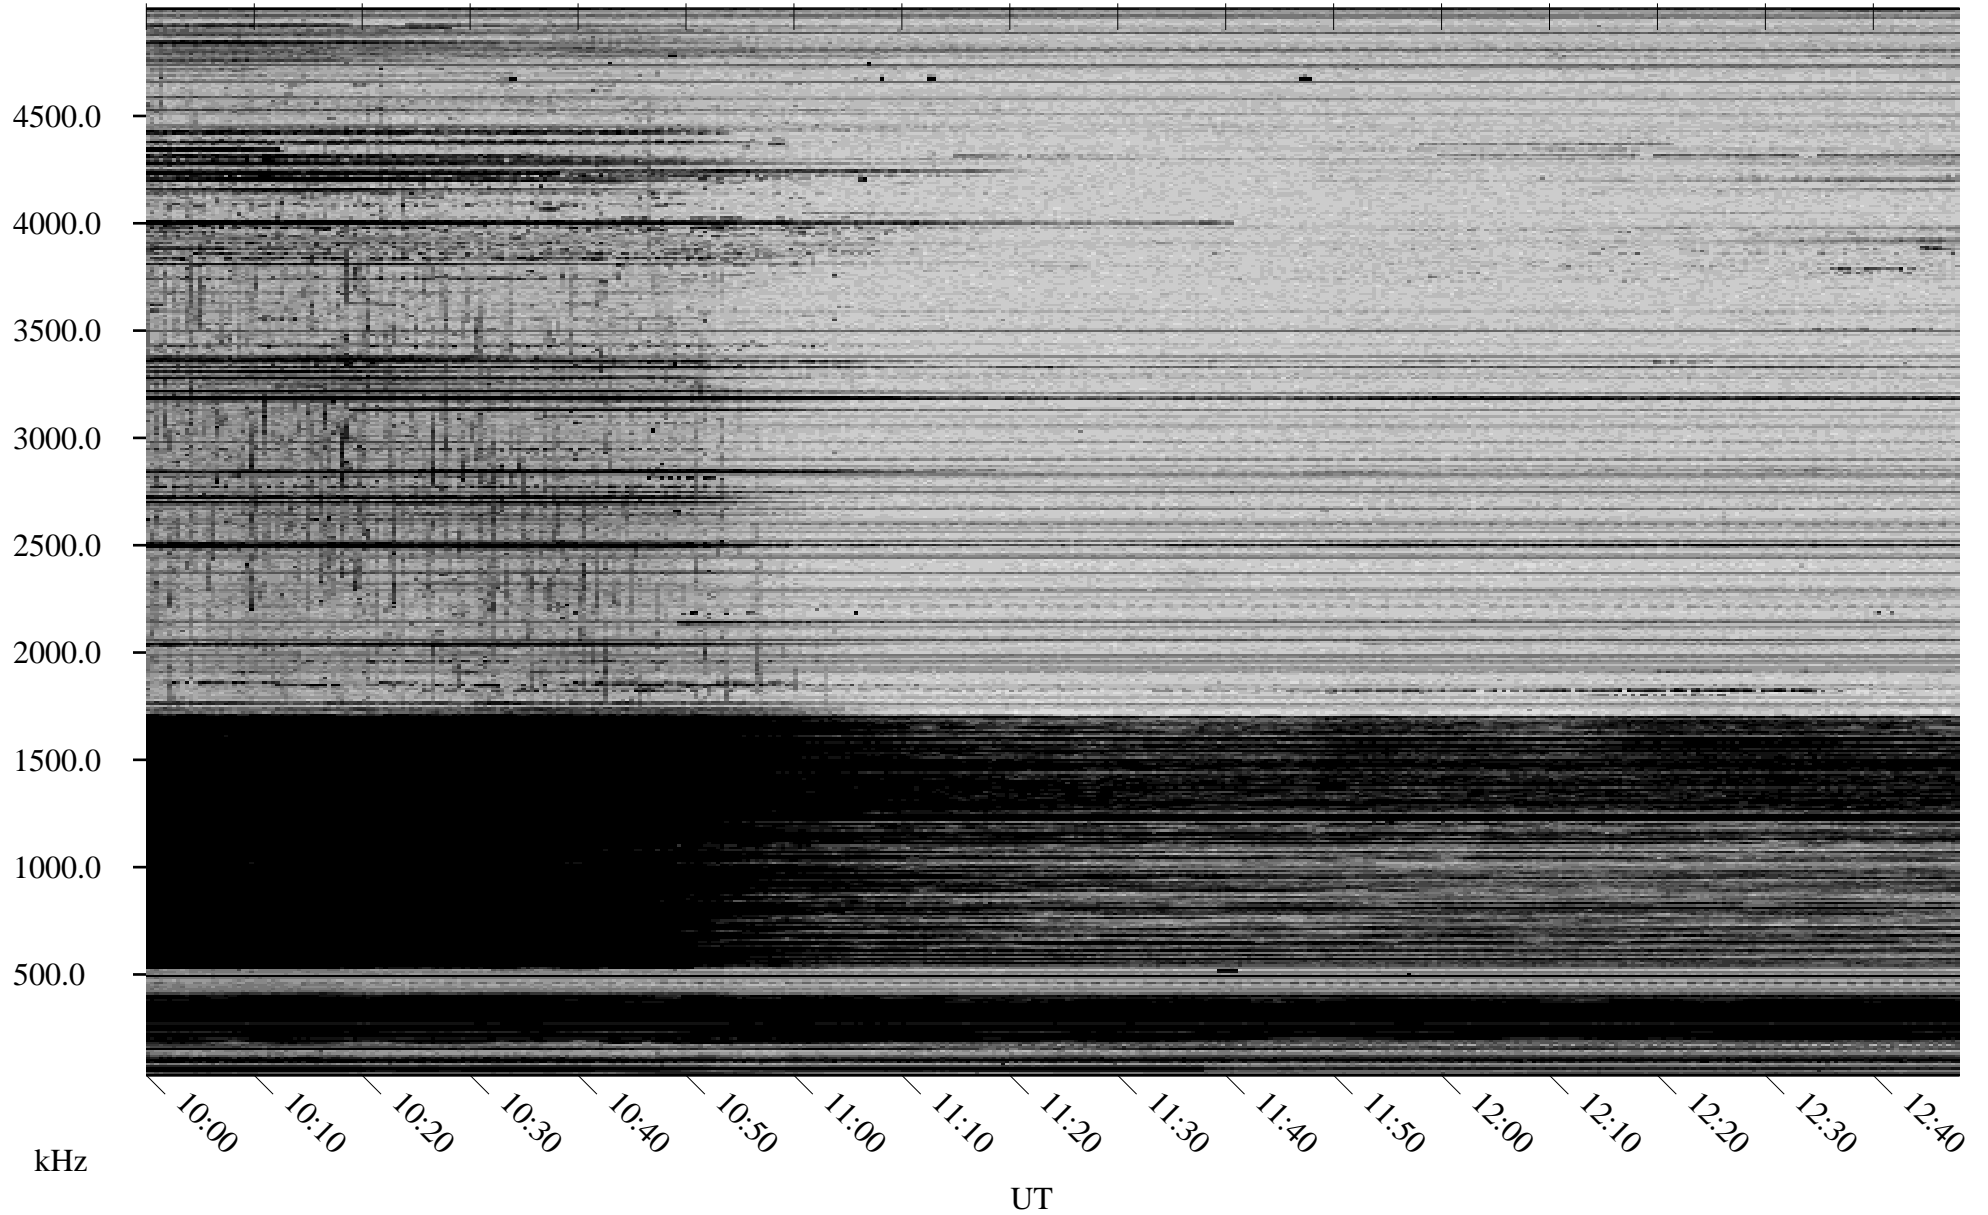

# 01/25/2007 Churchill, Manitoba

Linear Scale    Black = 161    White = 15

CH07024L.R00m max\_12

Page 4

# 01/25/2007 Churchill, Manitoba

Linear Scale    Black = 161    White = 15

CH07024L.R00m max\_12

Page 5

# 01/25/2007 Churchill, Manitoba

Linear Scale    Black = 161    White = 15

CH07024L.R00m max\_12

Page 6

# 01/25/2007 Churchill, Manitoba

Linear Scale    Black = 161    White = 15

CH07024L.R00m max\_12

Page 7