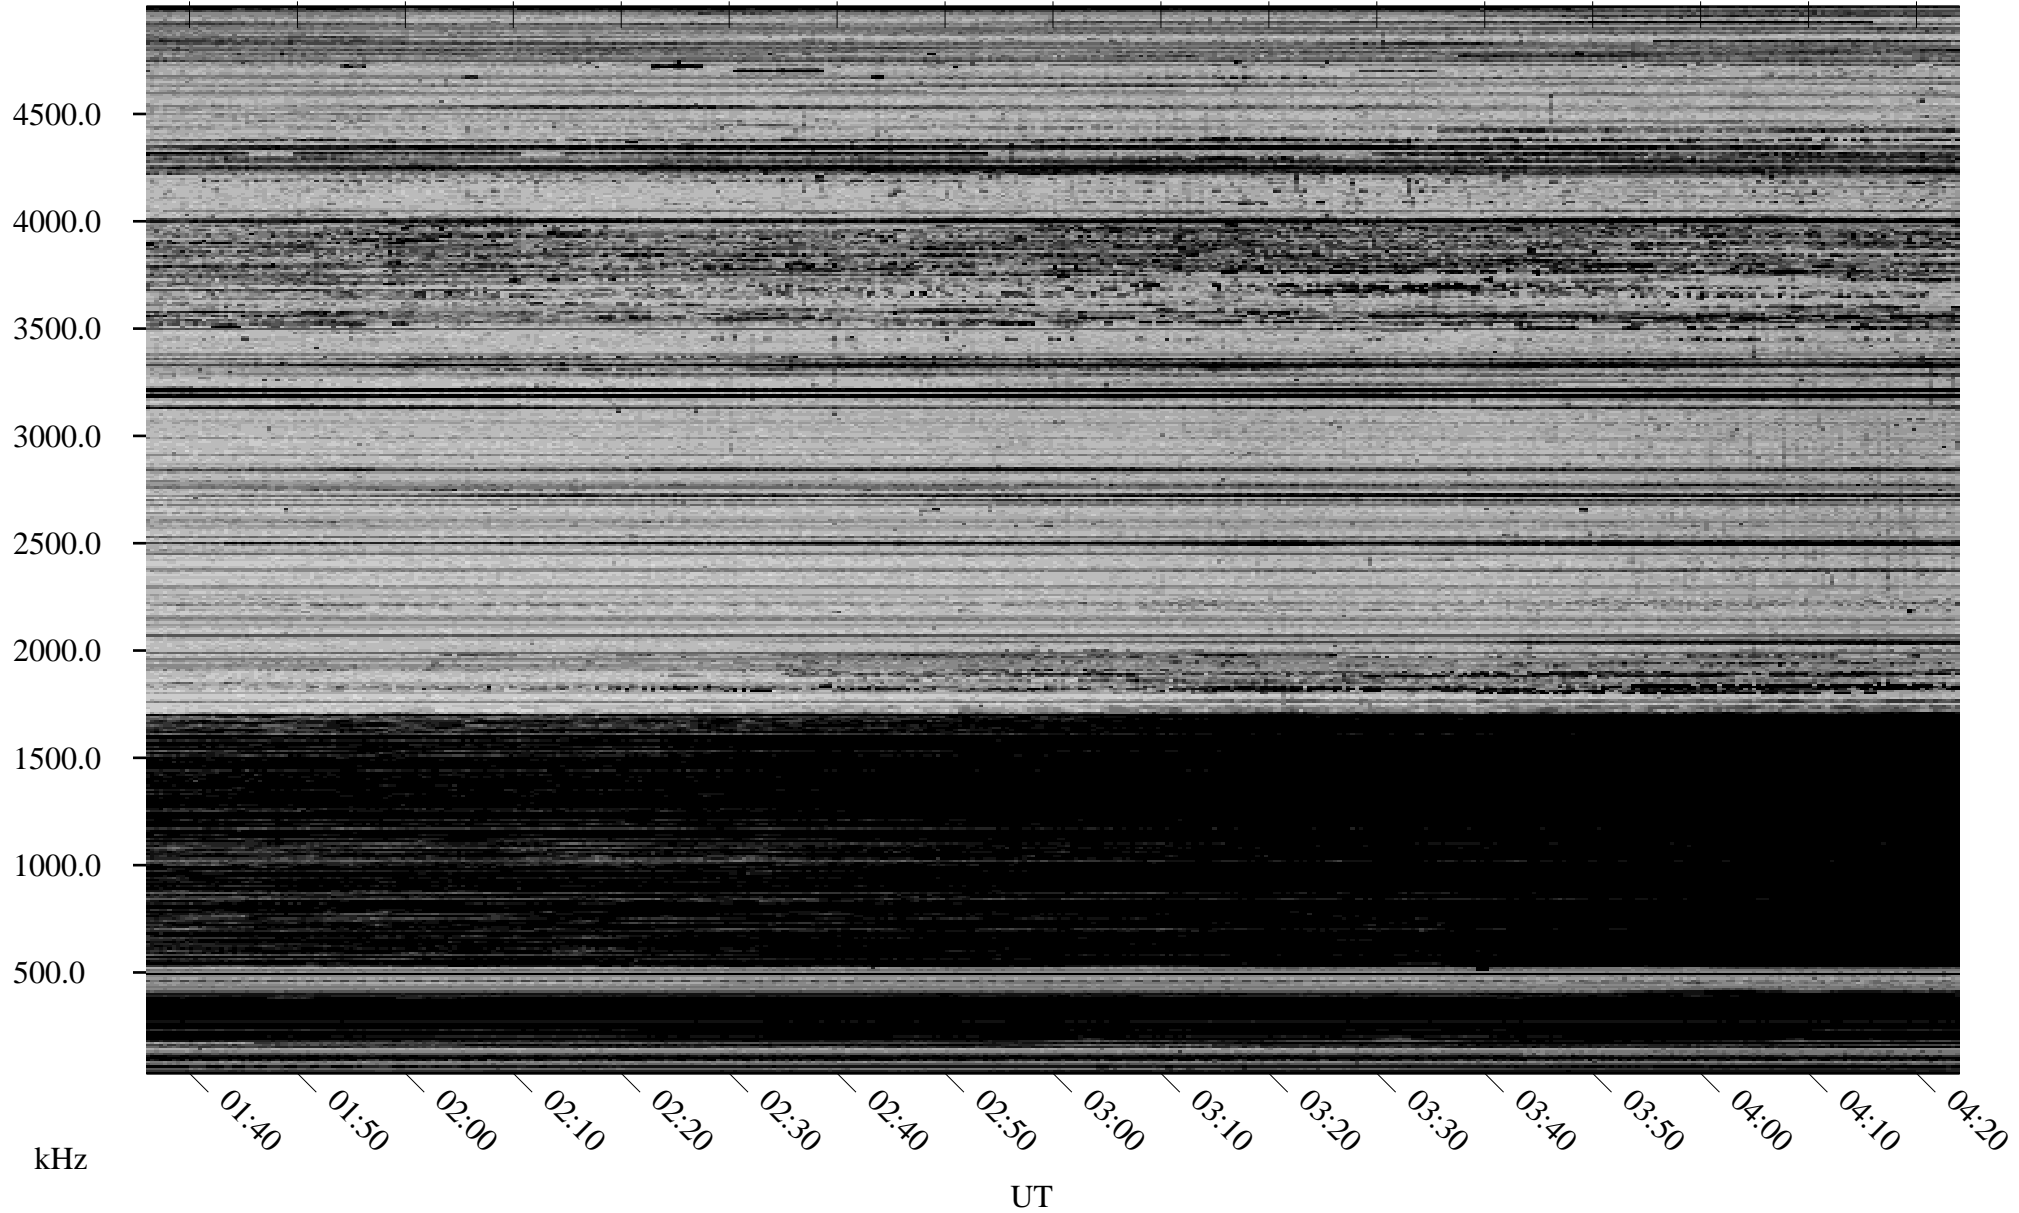

# 01/24/2007 Churchill, Manitoba

Linear Scale    Black = 161    White = 15

CH07024L.R00m max\_12

Page 1

# 01/24/2007 Churchill, Manitoba

Linear Scale    Black = 161    White = 15

CH07024L.R00m max\_12

Page 2

# 01/25/2007 Churchill, Manitoba

Linear Scale    Black = 161    White = 15

CH07024L.R00m max\_12

Page 3

# 01/25/2007 Churchill, Manitoba

Linear Scale    Black = 161    White = 15

CH07024L.R00m max\_12

Page 4