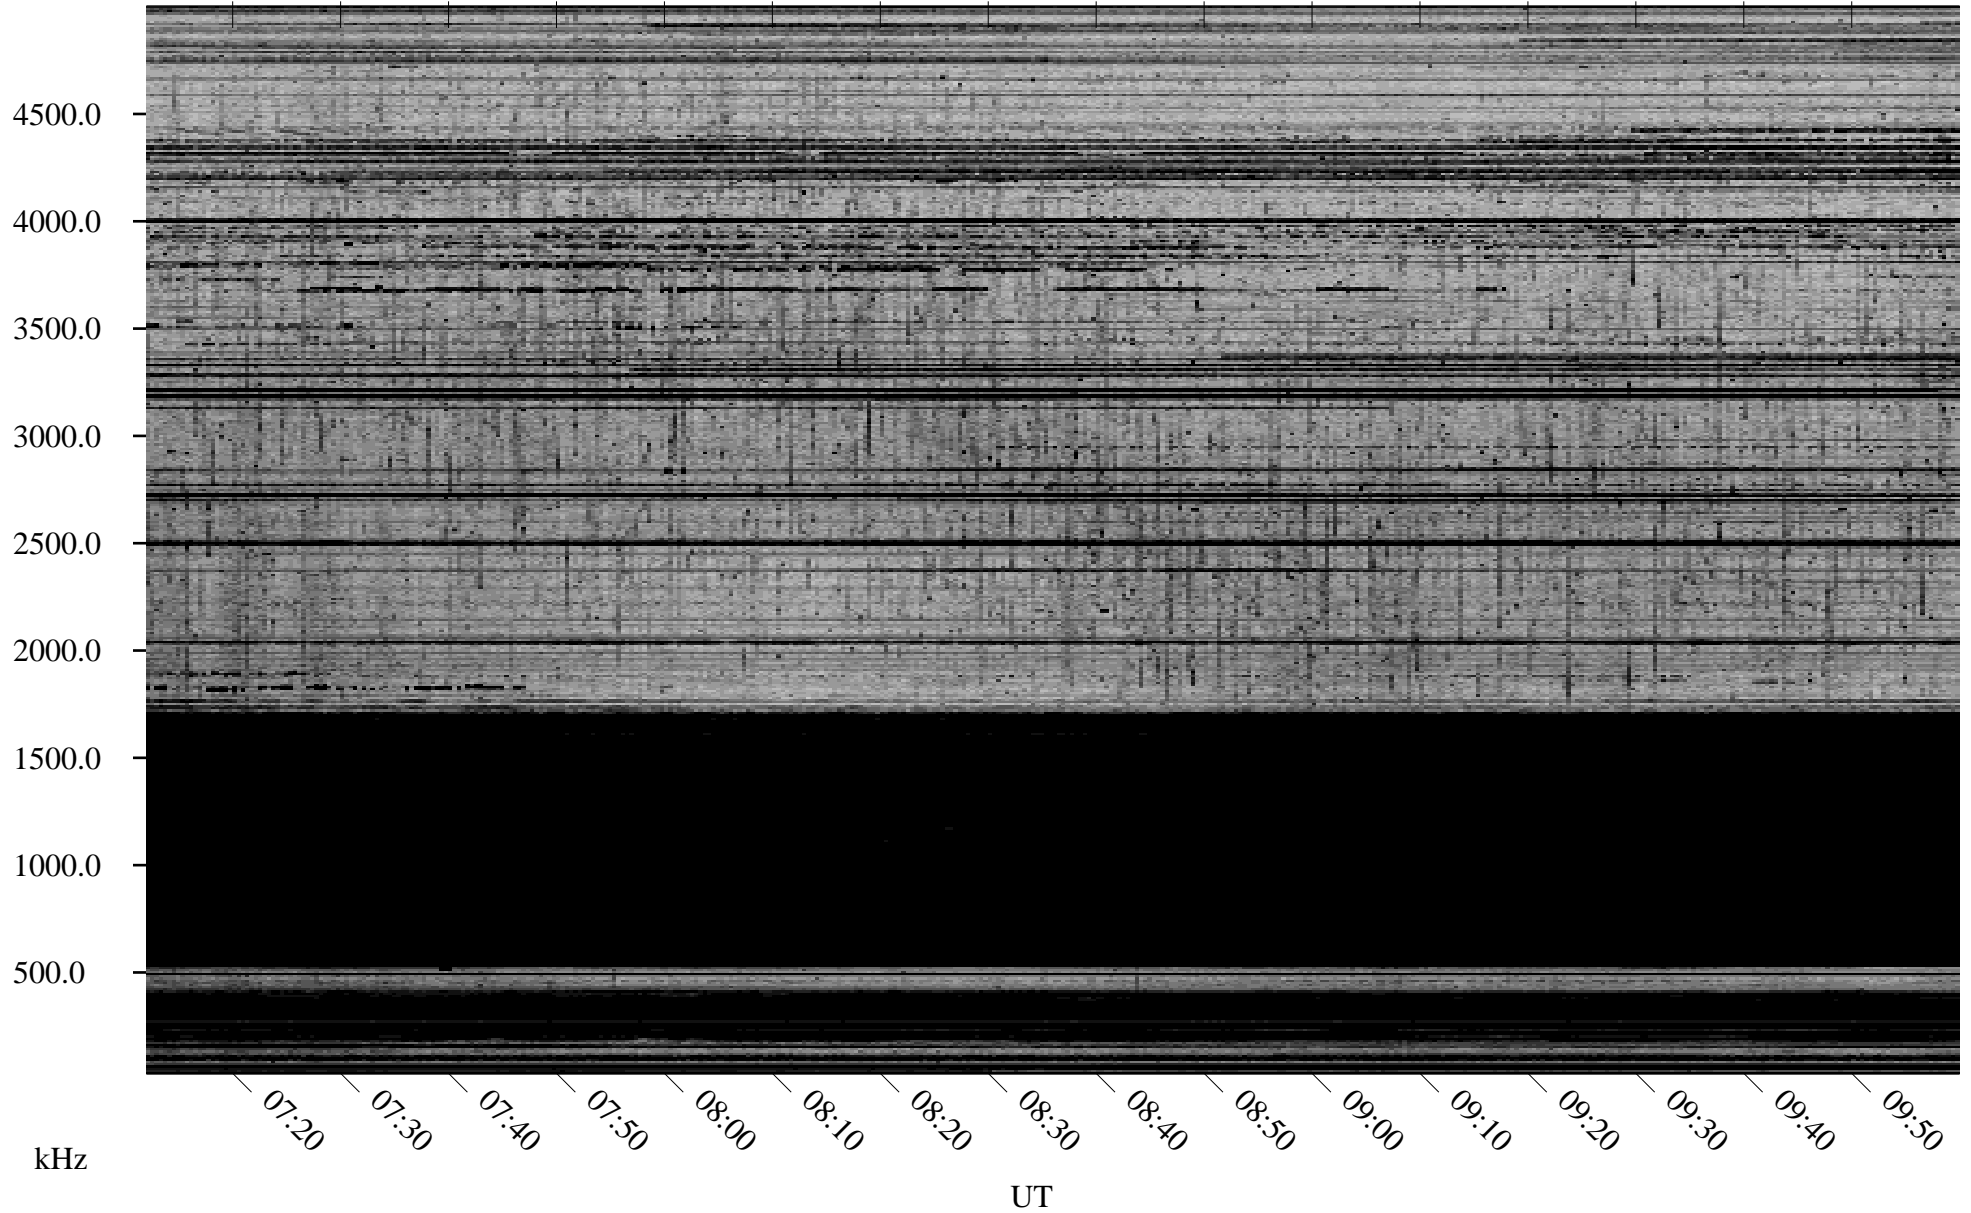

# 01/25/2007 Churchill, Manitoba

Linear Scale    Black = 161    White = 15

CH07024L.R00m max\_12

Page 4

# 01/25/2007 Churchill, Manitoba

Linear Scale    Black = 161    White = 15

CH07024L.R00m max\_12

Page 5