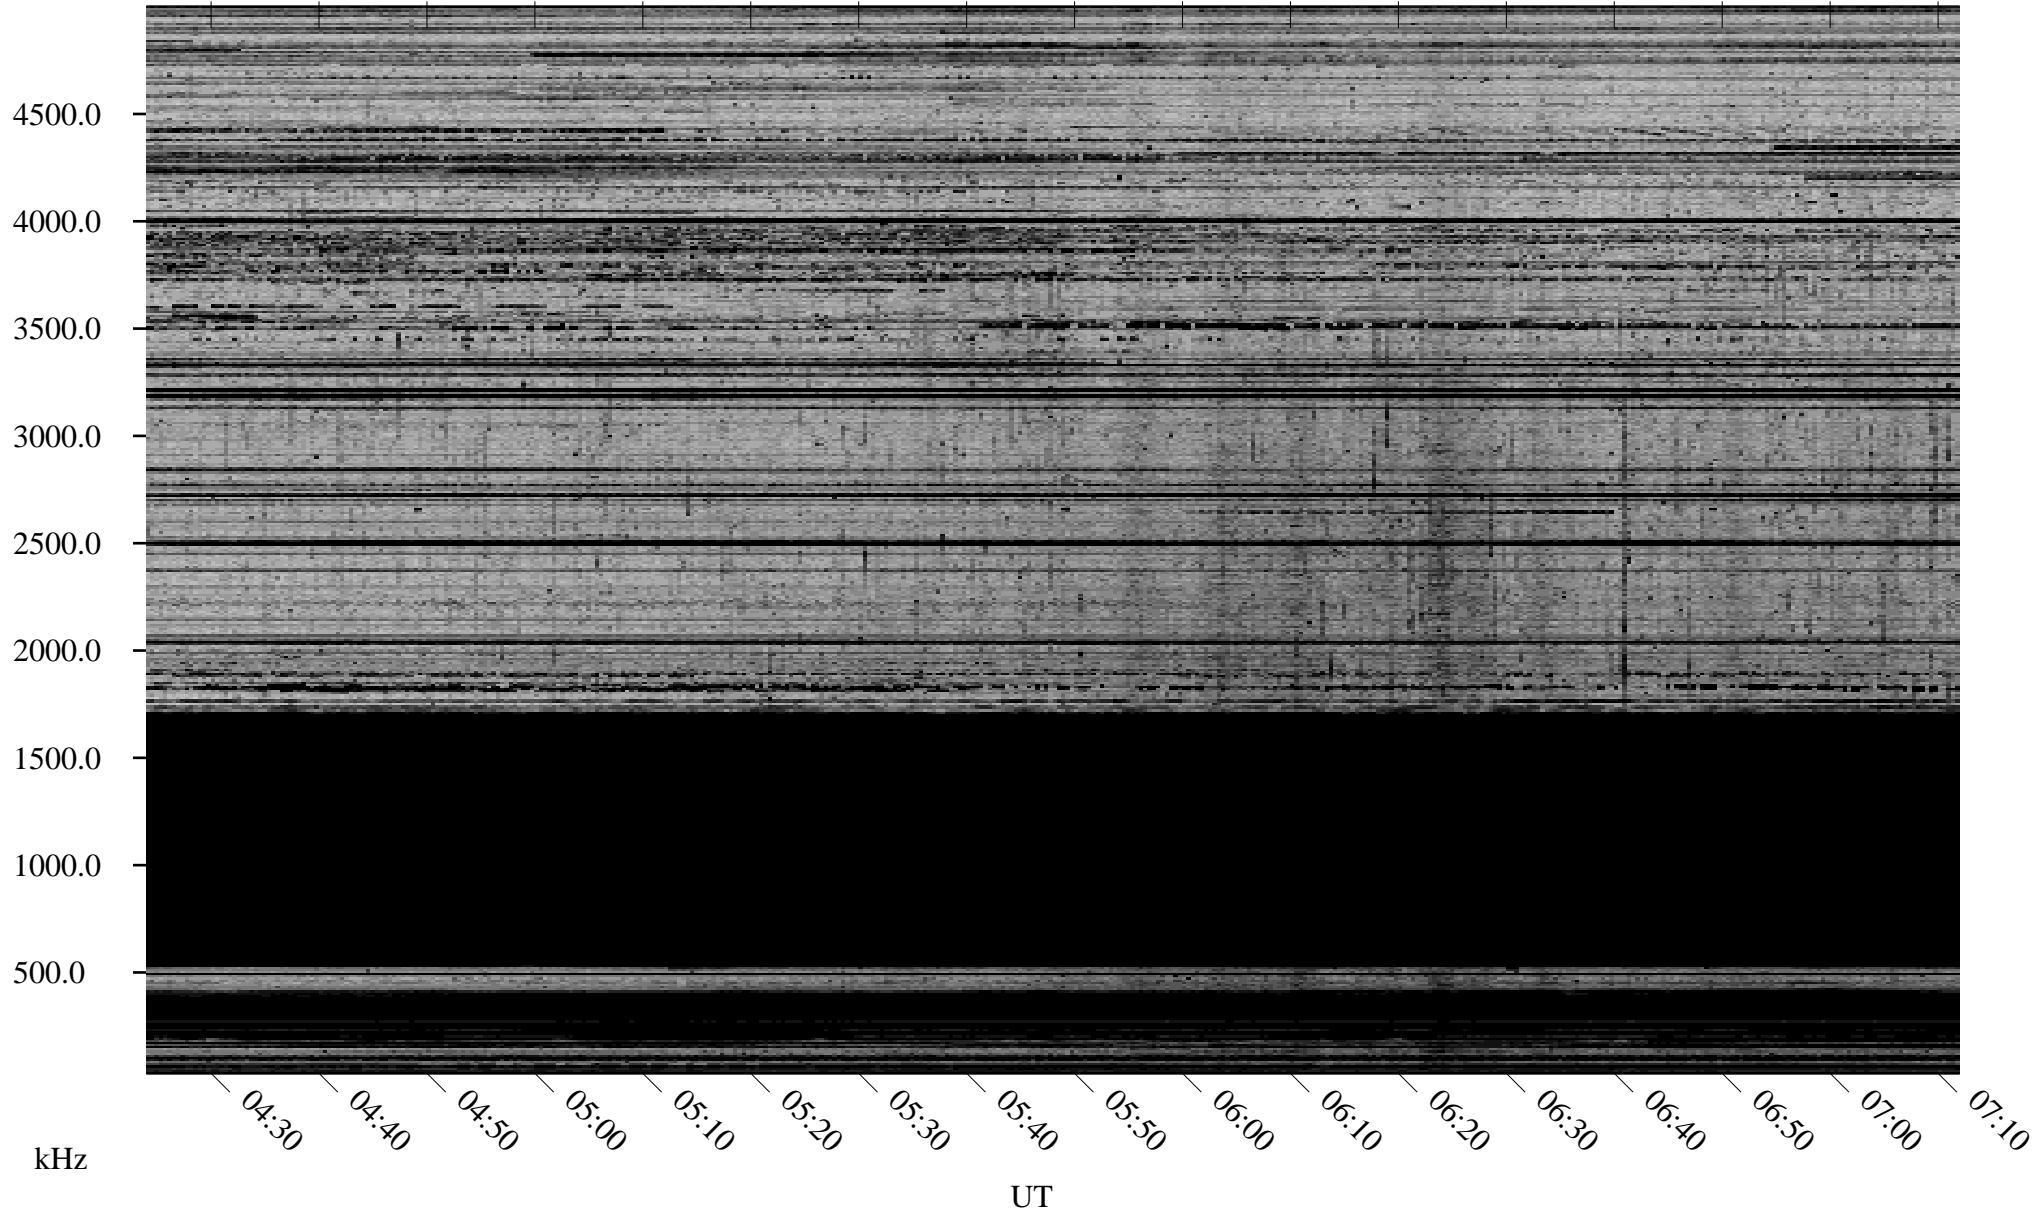

# 01/24/2007 Churchill, Manitoba

Linear Scale    Black = 161    White = 15

CH07024L.R00m max\_12

Page 1

# 01/24/2007 Churchill, Manitoba

Linear Scale    Black = 161    White = 15

CH07024L.R00m max\_12

Page 2

# 01/25/2007 Churchill, Manitoba

Linear Scale    Black = 161    White = 15

CH07024L.R00m max\_12

Page 3

# 01/25/2007 Churchill, Manitoba

Linear Scale    Black = 161    White = 15

CH07024L.R00m max\_12

Page 4