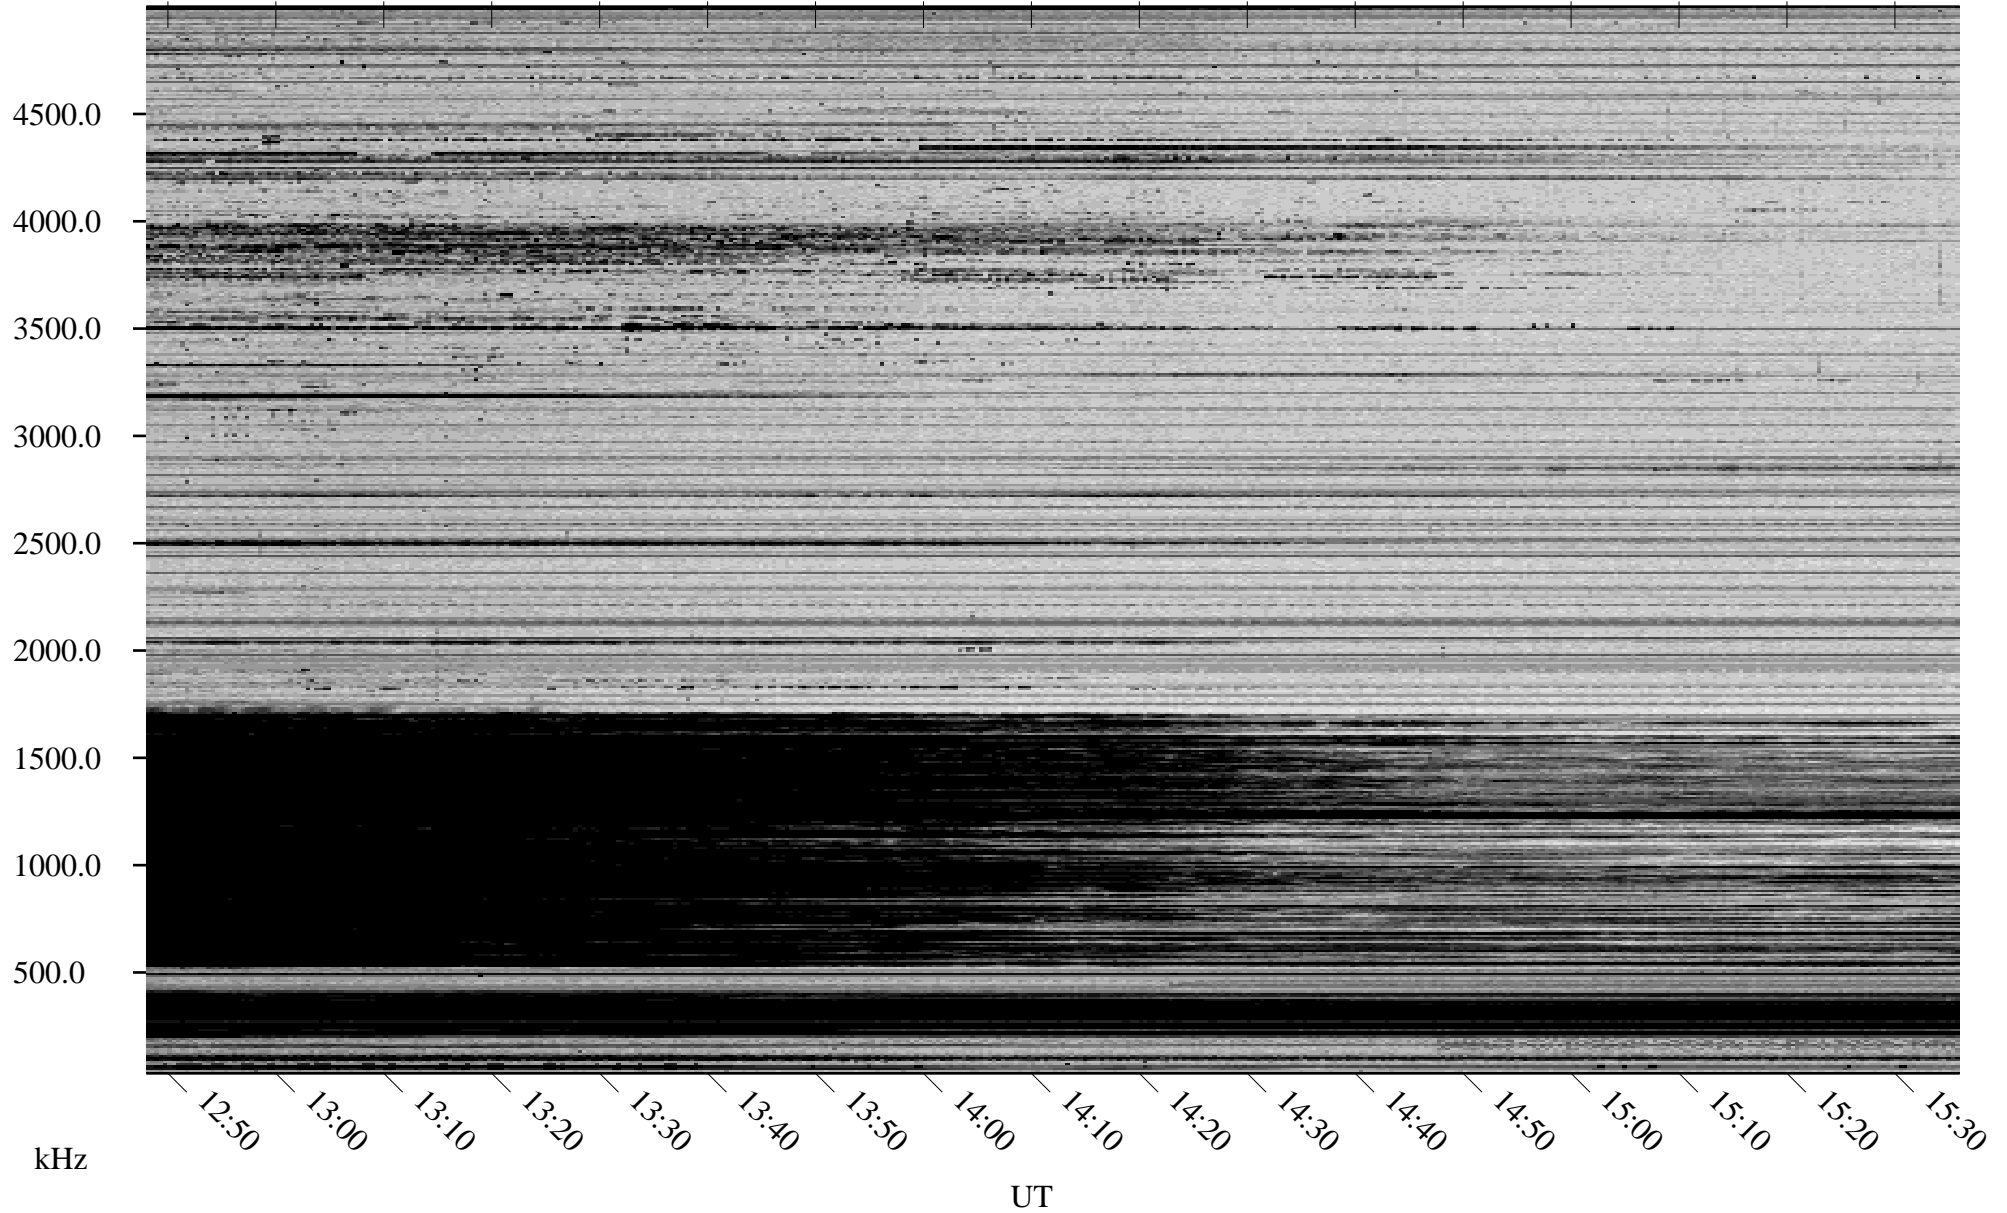

# 01/26/2007 Churchill, Manitoba

Linear Scale    Black = 161    White = 15

CH07025L.R00m max\_12

Page 6

# 01/26/2007 Churchill, Manitoba

Linear Scale    Black = 161    White = 15

CH07025L.R00m max\_12

Page 7