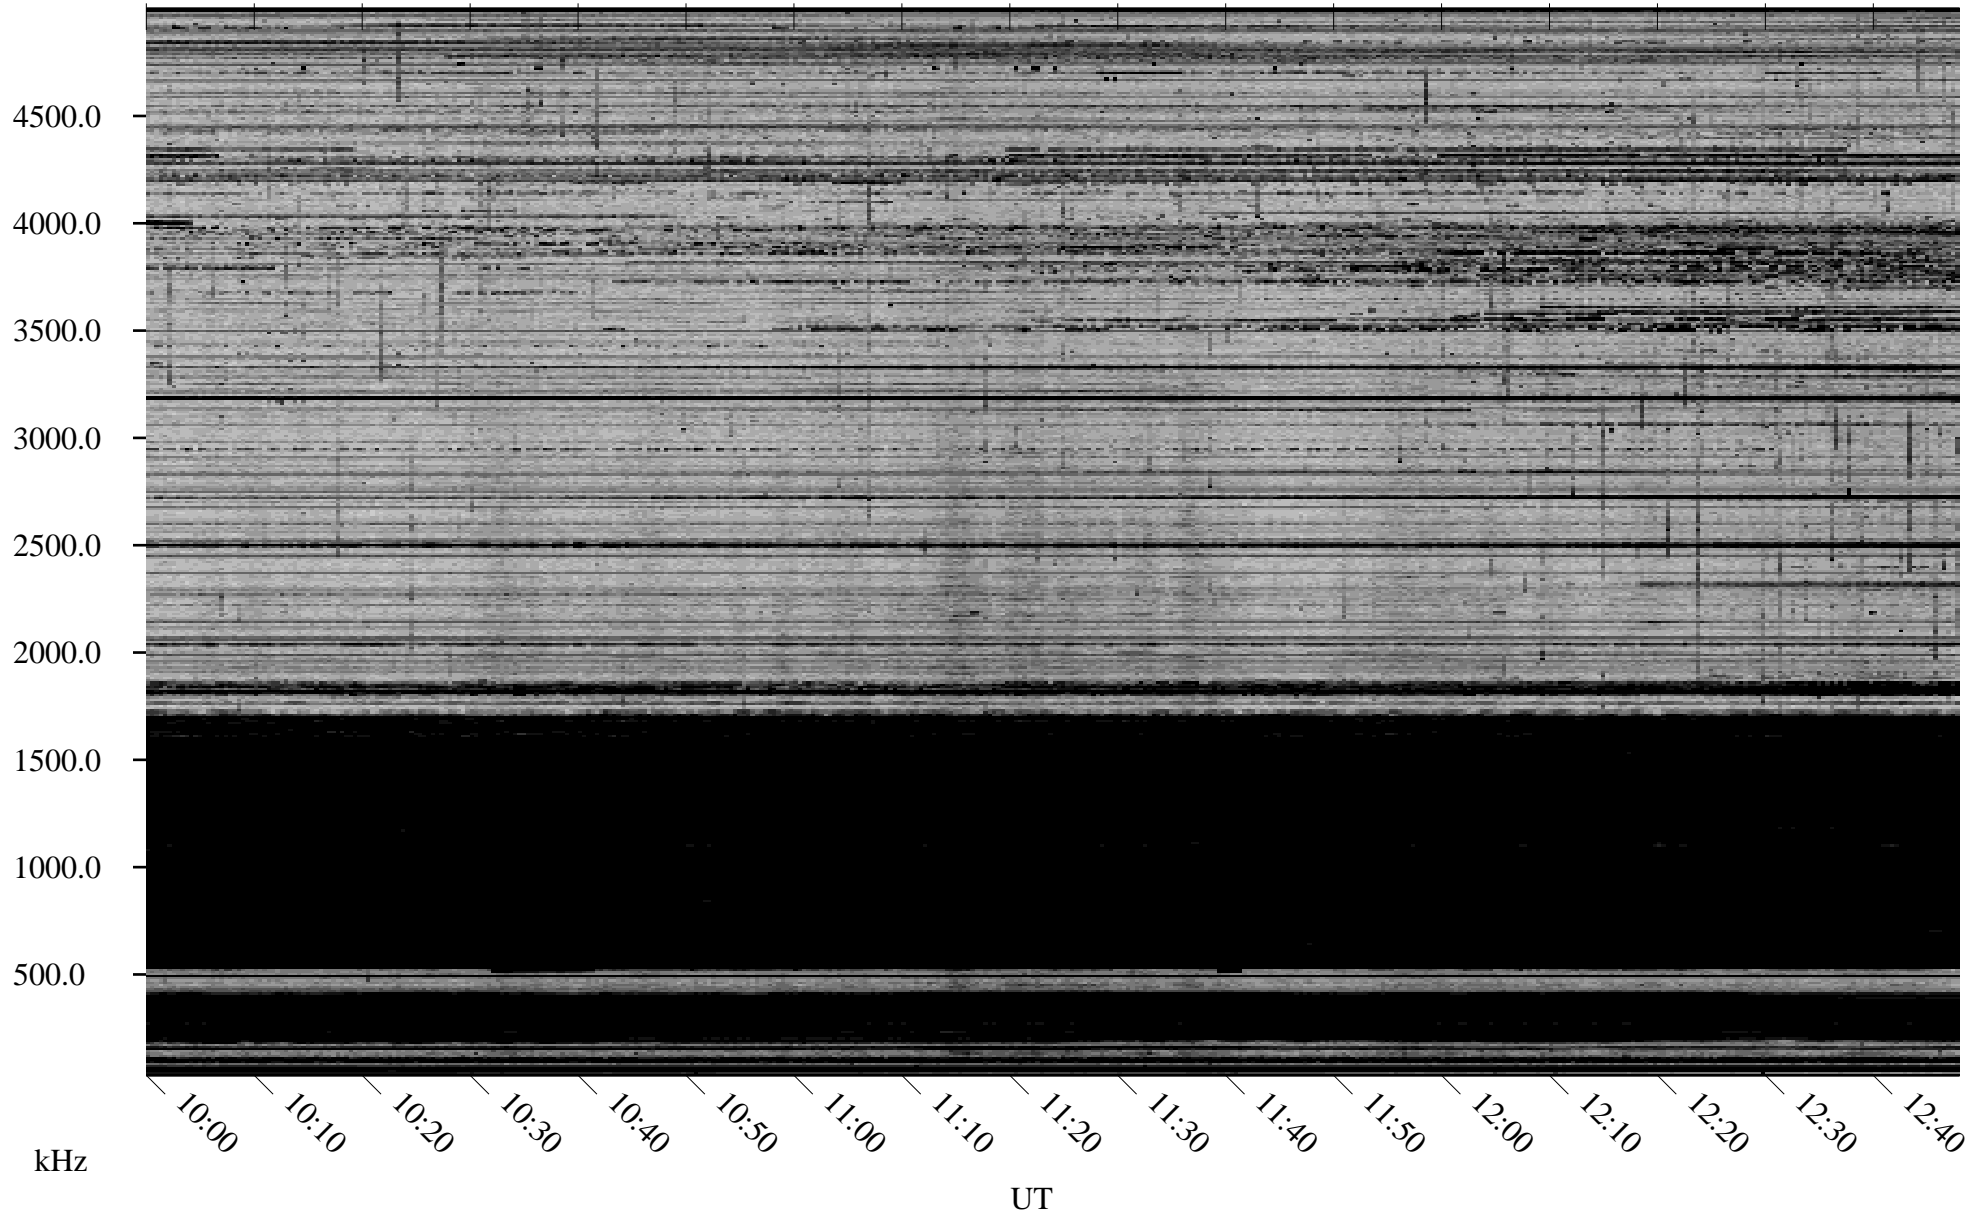

01/26/2007 Churchill, Manitoba

Linear Scale Black = 161 White = 15

CH07026L.R00m max_12

Page 1

01/26/2007 Churchill, Manitoba

Linear Scale Black = 161 White = 15

CH07026L.R00m max_12

Page 2

01/27/2007 Churchill, Manitoba

Linear Scale Black = 161 White = 15

CH07026L.R00m max_12

Page 3

01/27/2007 Churchill, Manitoba

Linear Scale Black = 161 White = 15

CH07026L.R00m max_12

Page 4

01/27/2007 Churchill, Manitoba

Linear Scale Black = 161 White = 15

CH07026L.R00m max_12

Page 5

01/27/2007 Churchill, Manitoba

Linear Scale Black = 161 White = 15

CH07026L.R00m max_12

Page 6

01/27/2007 Churchill, Manitoba

Linear Scale Black = 161 White = 15

CH07026L.R00m max_12

Page 7

01/27/2007 Churchill, Manitoba

Linear Scale Black = 161 White = 15

CH07026L.R00m max_12