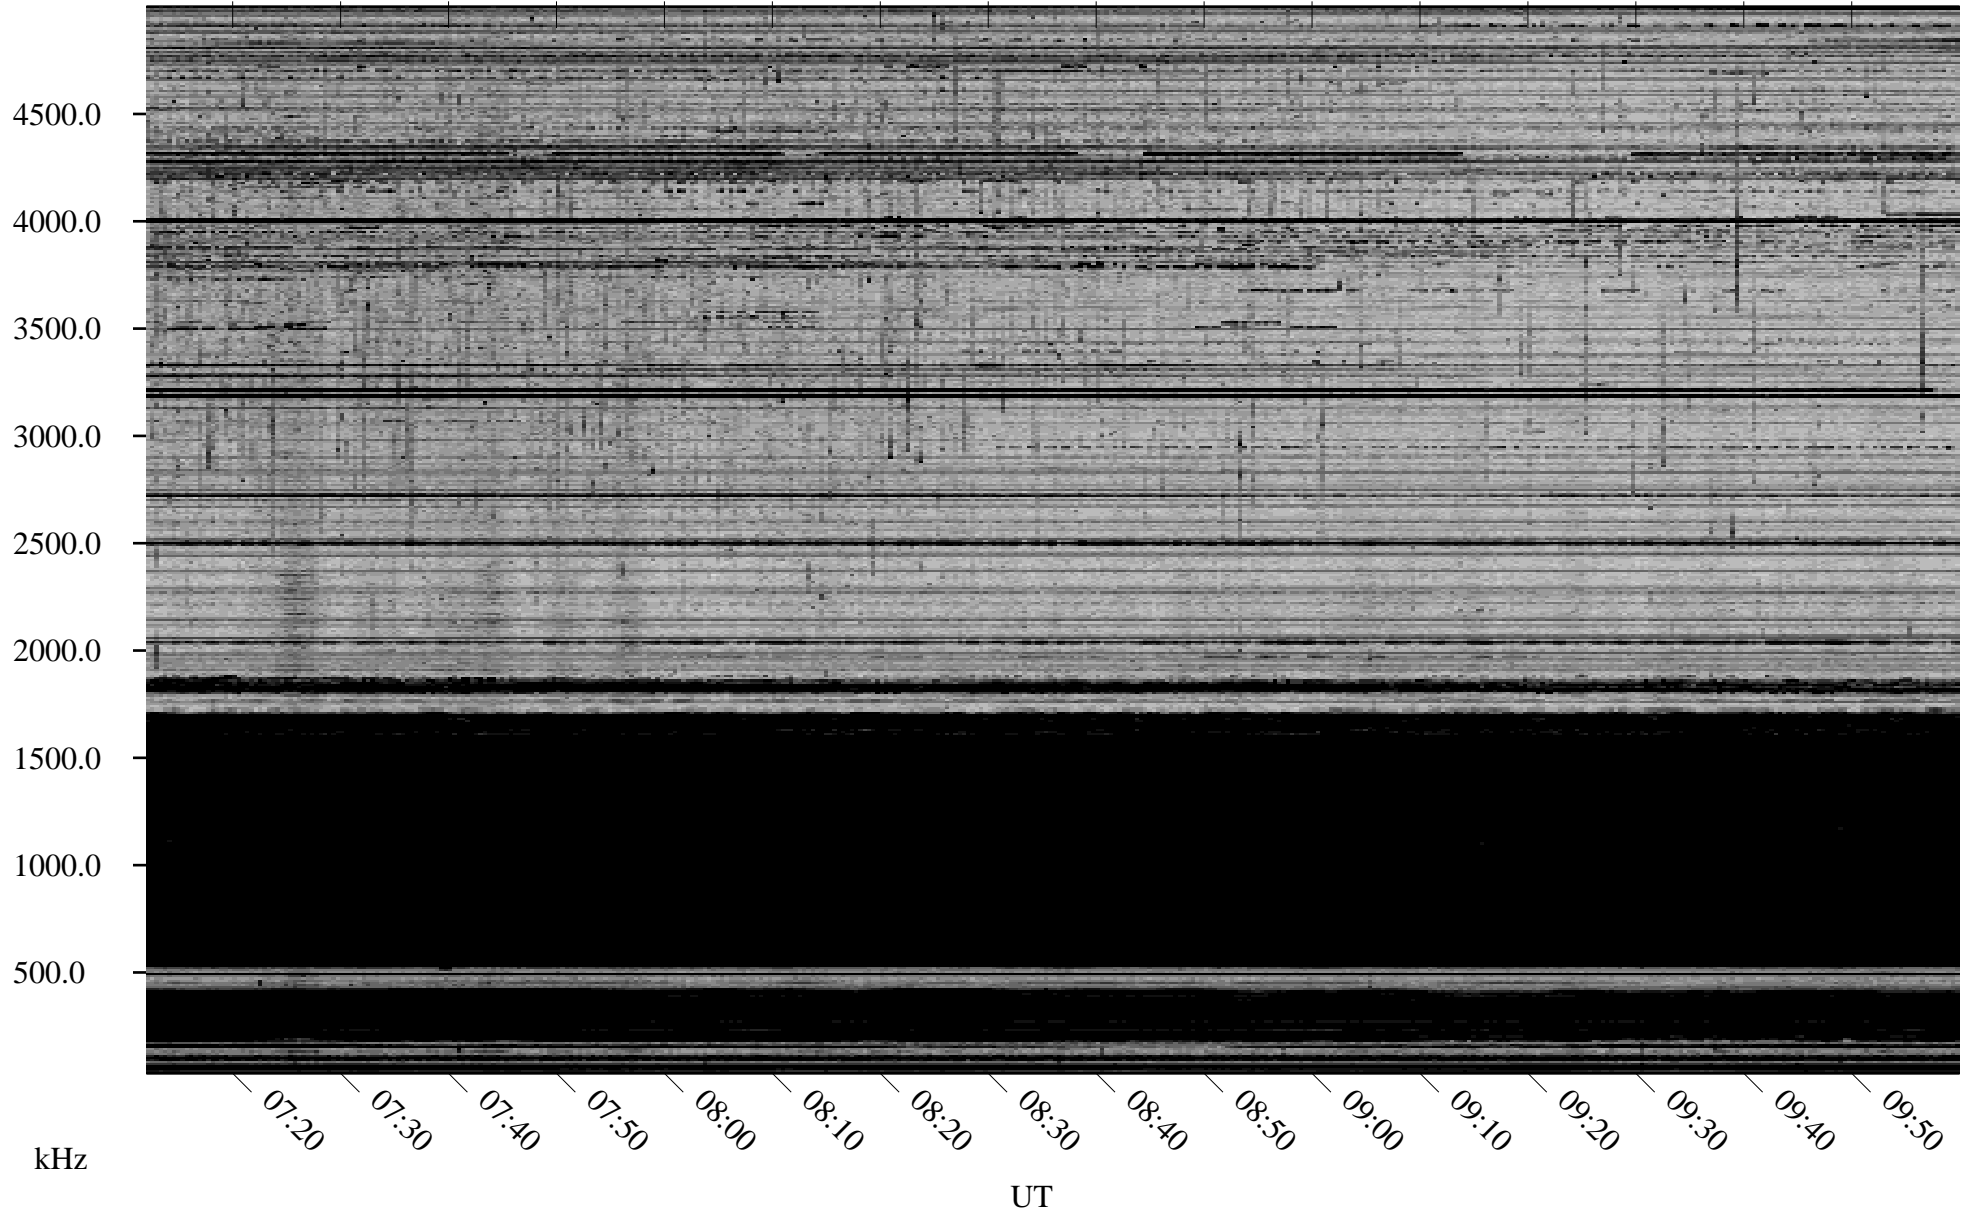

01/26/2007 Churchill, Manitoba

Linear Scale Black = 161 White = 15

CH07026L.R00m max_12

Page 1

01/26/2007 Churchill, Manitoba

Linear Scale Black = 161 White = 15

CH07026L.R00m max_12

Page 2

01/27/2007 Churchill, Manitoba

Linear Scale Black = 161 White = 15

CH07026L.R00m max_12

Page 3

01/27/2007 Churchill, Manitoba

Linear Scale Black = 161 White = 15

CH07026L.R00m max_12

Page 4

01/27/2007 Churchill, Manitoba

Linear Scale Black = 161 White = 15

CH07026L.R00m max_12

Page 5

01/27/2007 Churchill, Manitoba

Linear Scale Black = 161 White = 15

CH07026L.R00m max_12

Page 6

01/27/2007 Churchill, Manitoba

Linear Scale Black = 161 White = 15

CH07026L.R00m max_12

Page 7

01/27/2007 Churchill, Manitoba

Linear Scale Black = 161 White = 15

CH07026L.R00m max_12