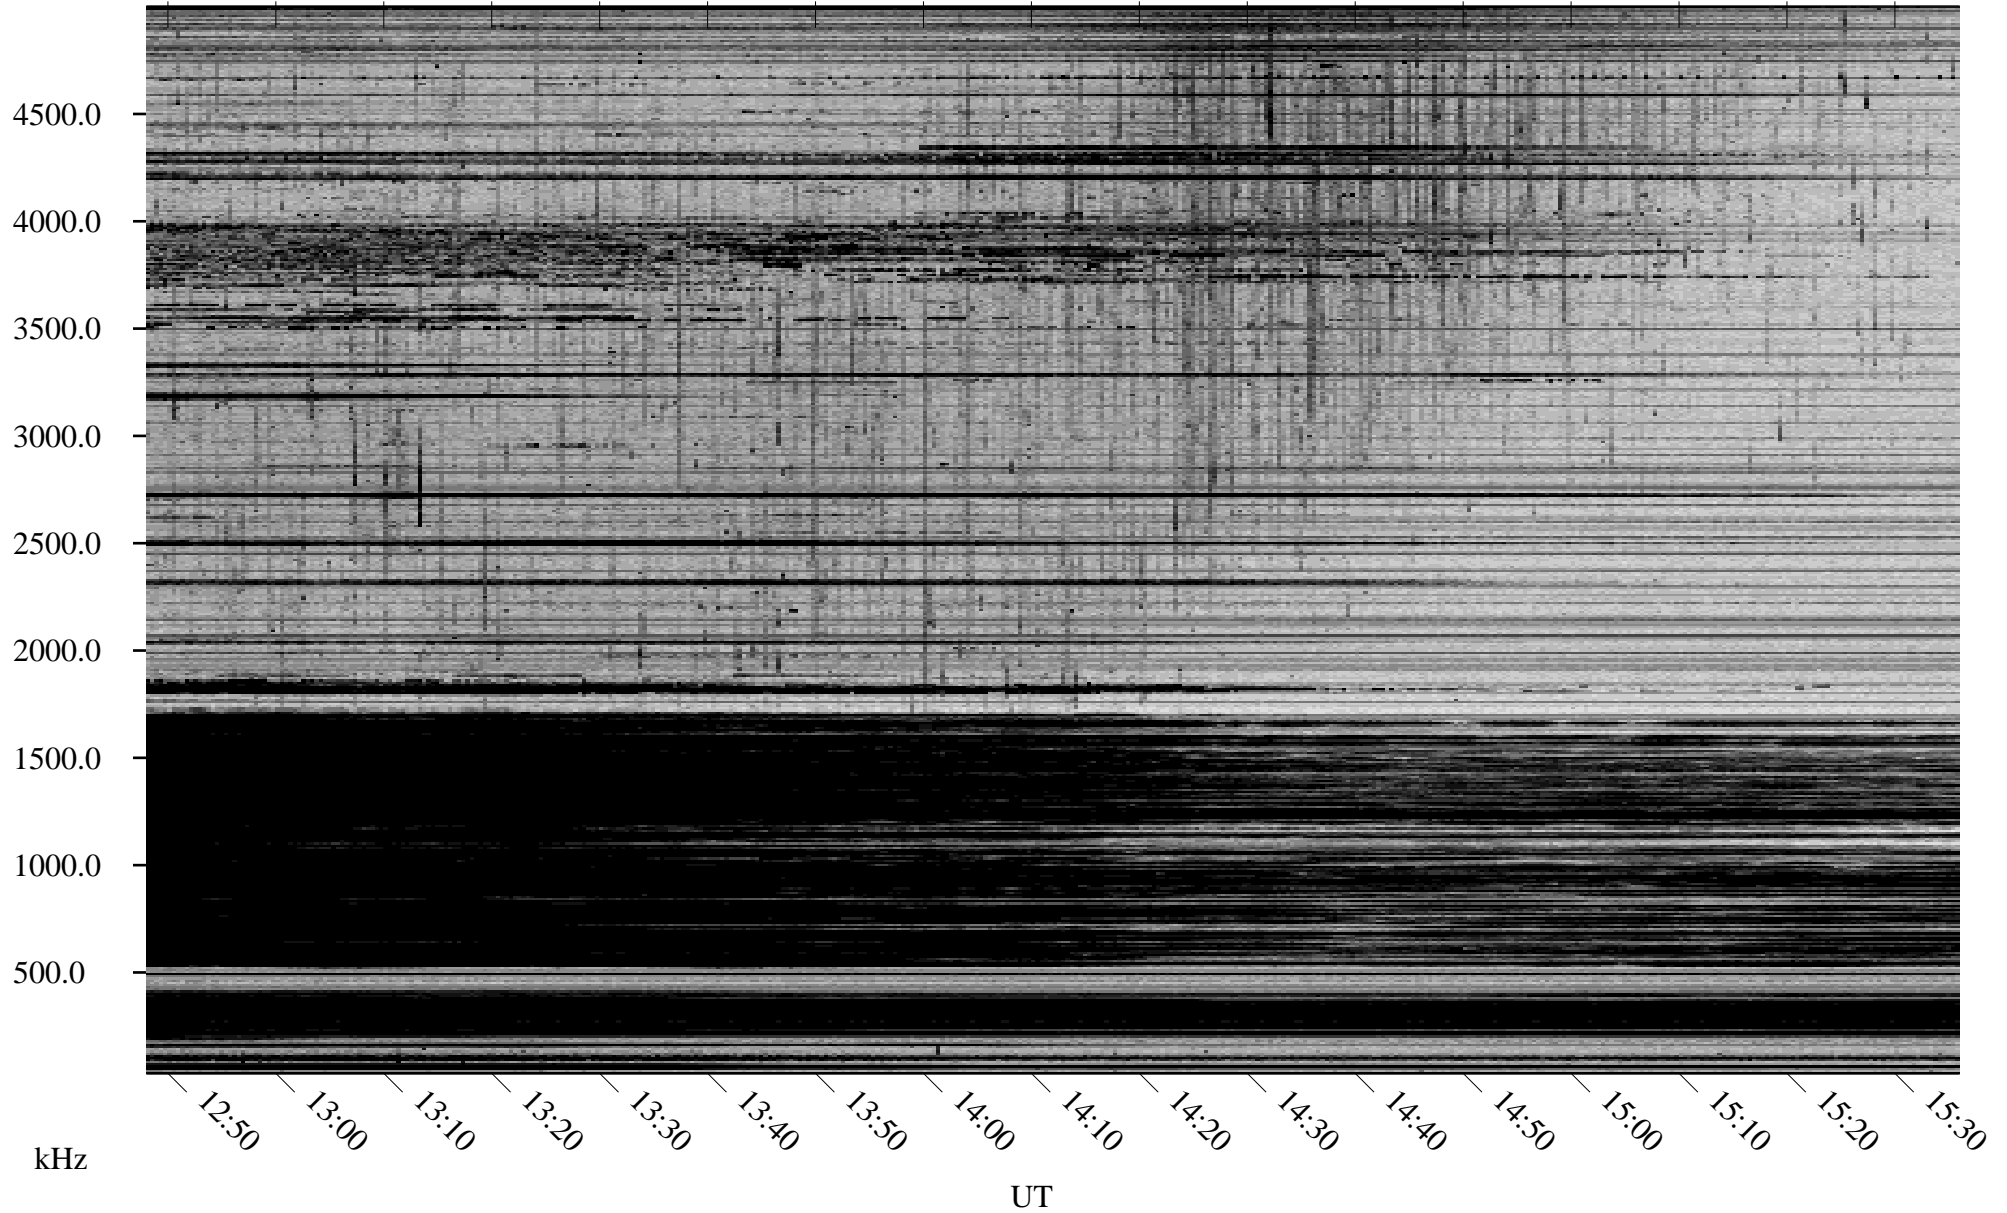

01/26/2007 Churchill, Manitoba

Linear Scale Black = 161 White = 15

CH07026L.R00m max_12

Page 1

01/26/2007 Churchill, Manitoba

Linear Scale Black = 161 White = 15

CH07026L.R00m max_12

Page 2

01/27/2007 Churchill, Manitoba

Linear Scale Black = 161 White = 15

CH07026L.R00m max_12

Page 3

01/27/2007 Churchill, Manitoba

Linear Scale Black = 161 White = 15

CH07026L.R00m max_12

Page 4

01/27/2007 Churchill, Manitoba

Linear Scale Black = 161 White = 15

CH07026L.R00m max_12

Page 5

01/27/2007 Churchill, Manitoba

Linear Scale Black = 161 White = 15

CH07026L.R00m max_12

Page 6

01/27/2007 Churchill, Manitoba

Linear Scale Black = 161 White = 15

CH07026L.R00m max_12

Page 7

01/27/2007 Churchill, Manitoba

Linear Scale Black = 161 White = 15

CH07026L.R00m max_12