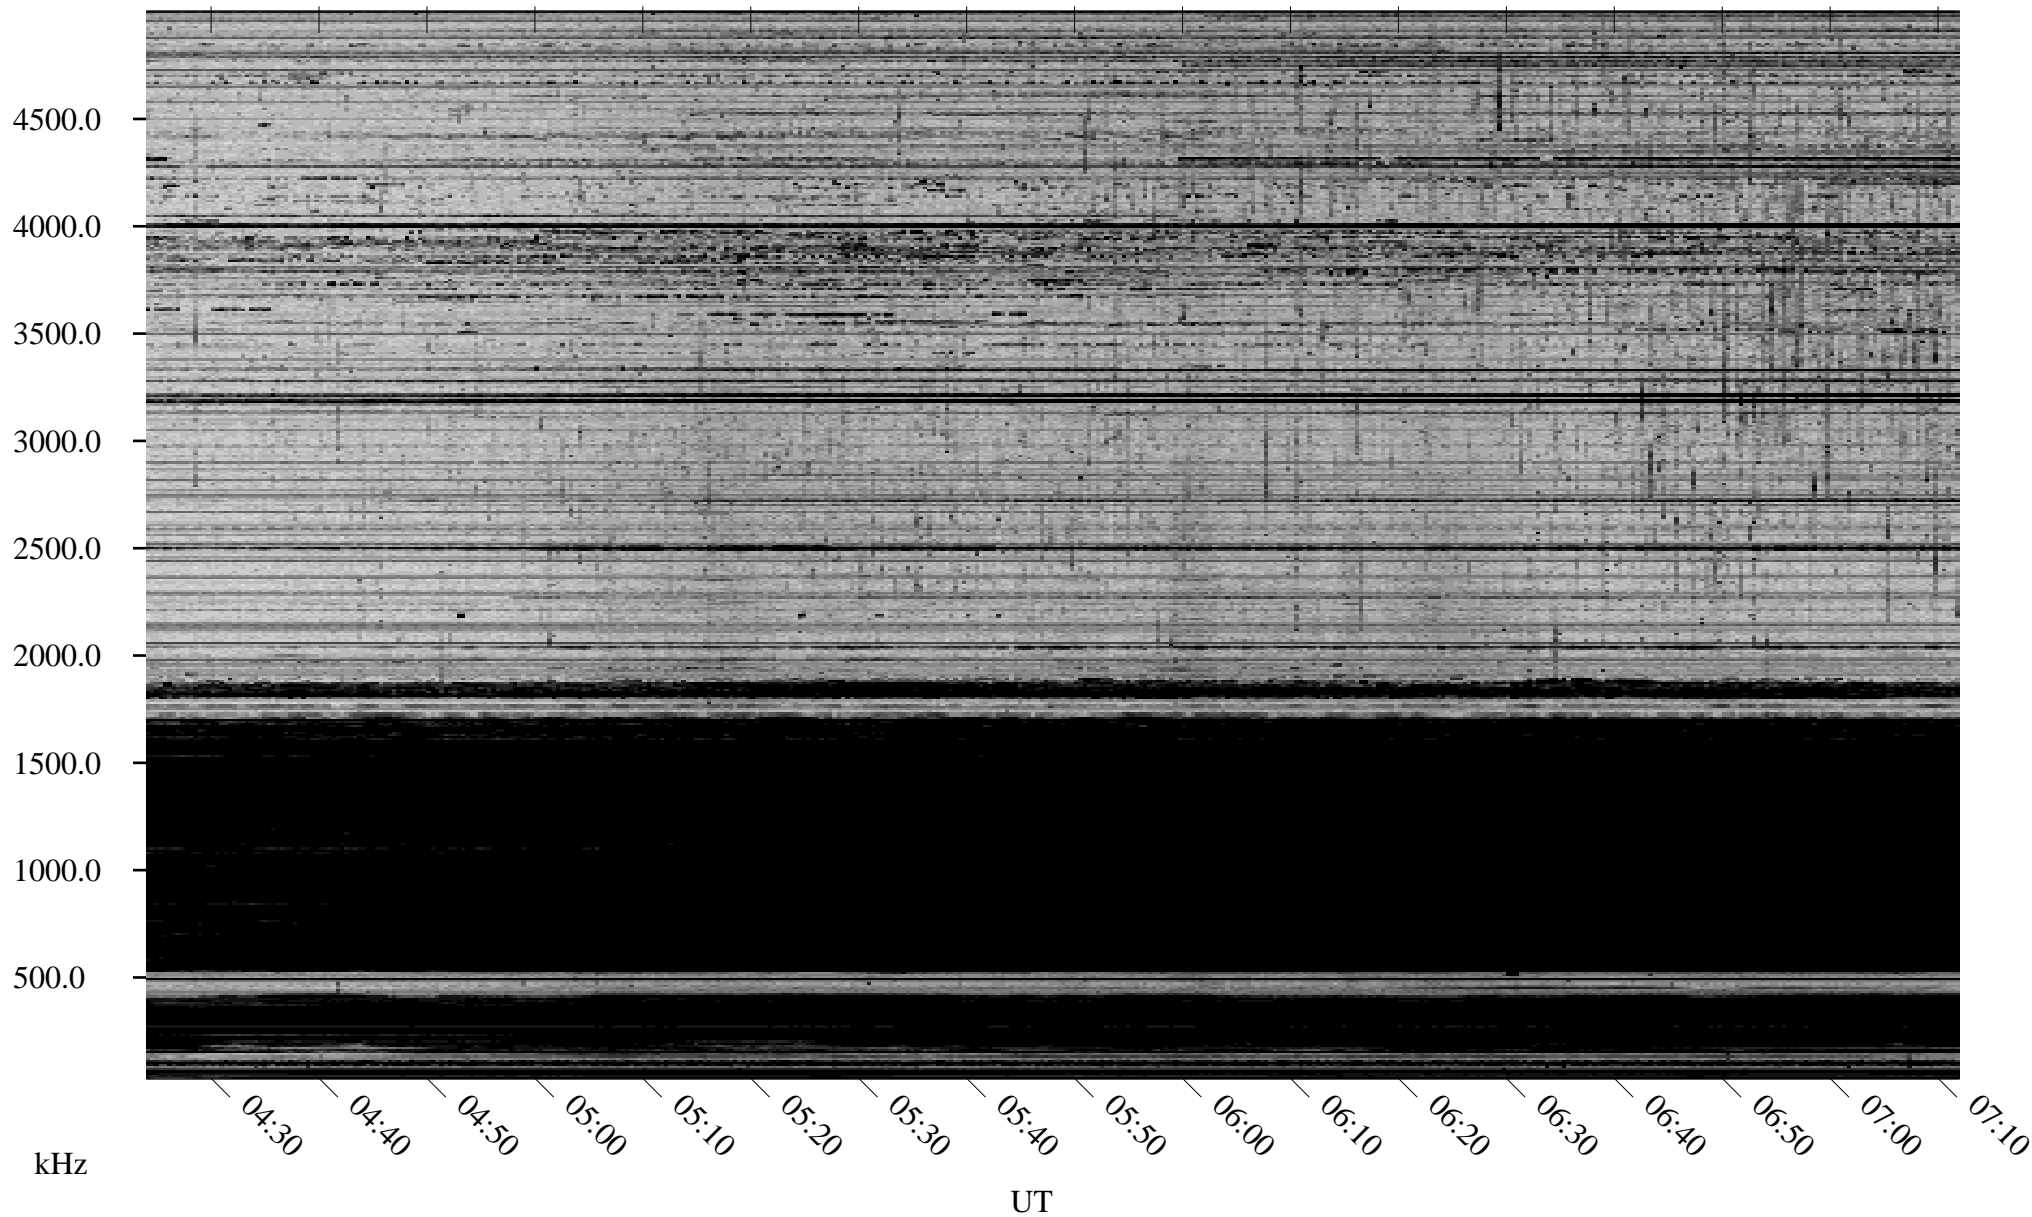

01/26/2007 Churchill, Manitoba

Linear Scale Black = 161 White = 15

CH07026L.R00m max_12

Page 1

01/26/2007 Churchill, Manitoba

Linear Scale Black = 161 White = 15

CH07026L.R00m max_12

Page 2

01/27/2007 Churchill, Manitoba

Linear Scale Black = 161 White = 15

CH07026L.R00m max_12

Page 3

01/27/2007 Churchill, Manitoba

Linear Scale Black = 161 White = 15

CH07026L.R00m max_12

Page 4

01/27/2007 Churchill, Manitoba

Linear Scale Black = 161 White = 15

CH07026L.R00m max_12

Page 5

01/27/2007 Churchill, Manitoba

Linear Scale Black = 161 White = 15

CH07026L.R00m max_12

Page 6

01/27/2007 Churchill, Manitoba

Linear Scale Black = 161 White = 15

CH07026L.R00m max_12

Page 7

01/27/2007 Churchill, Manitoba

Linear Scale Black = 161 White = 15

CH07026L.R00m max_12