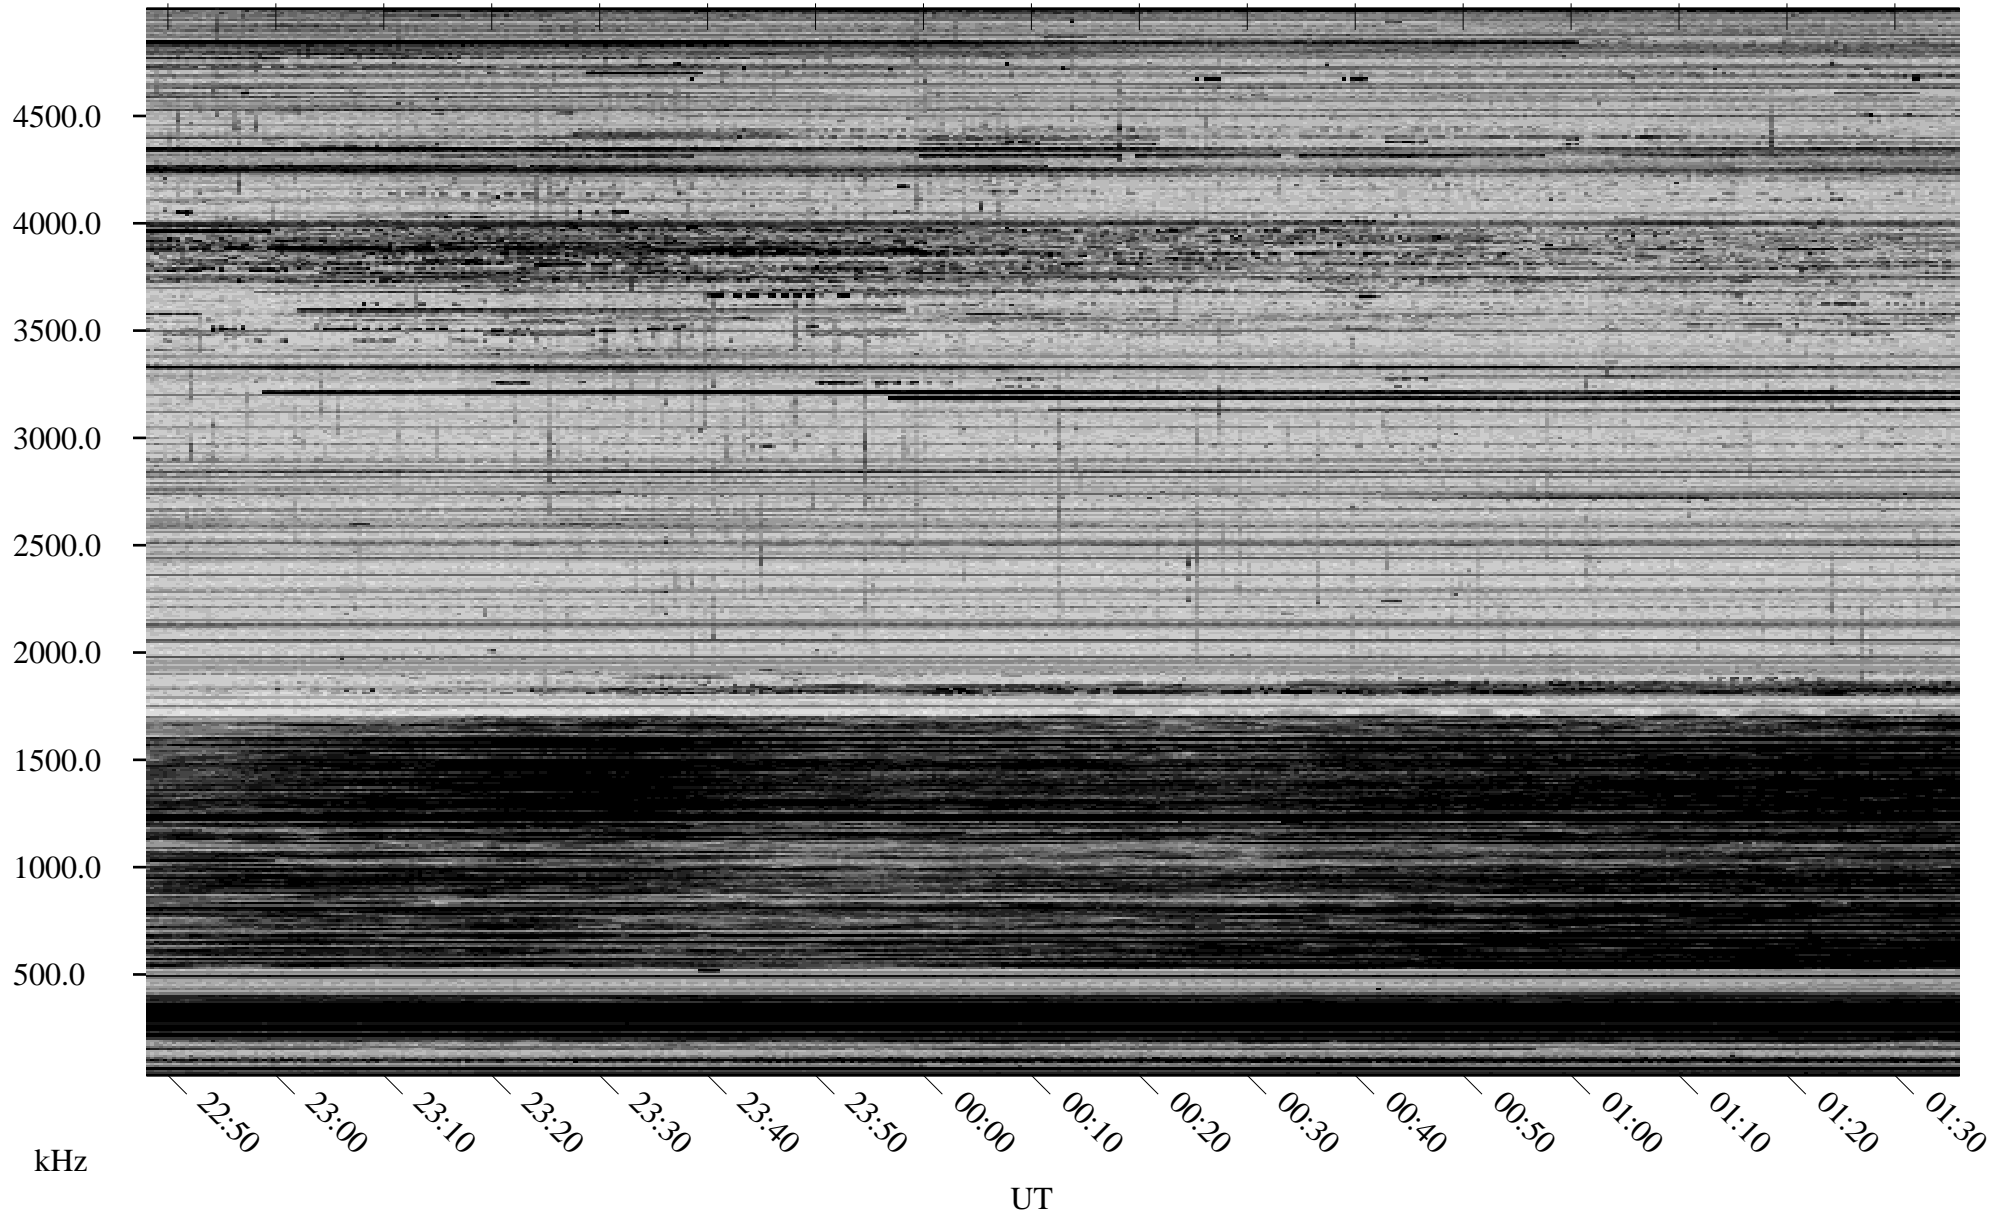

01/26/2007 Churchill, Manitoba

Linear Scale Black = 161 White = 15

CH07026L.R00m max_12

Page 1

01/26/2007 Churchill, Manitoba

Linear Scale Black = 161 White = 15

CH07026L.R00m max_12

Page 2

01/27/2007 Churchill, Manitoba

Linear Scale Black = 161 White = 15

CH07026L.R00m max_12

Page 3

01/27/2007 Churchill, Manitoba

Linear Scale Black = 161 White = 15

CH07026L.R00m max_12

Page 4

01/27/2007 Churchill, Manitoba

Linear Scale Black = 161 White = 15

CH07026L.R00m max_12

Page 5

01/27/2007 Churchill, Manitoba

Linear Scale Black = 161 White = 15

CH07026L.R00m max_12

Page 6

01/27/2007 Churchill, Manitoba

Linear Scale Black = 161 White = 15

CH07026L.R00m max_12

Page 7

01/27/2007 Churchill, Manitoba

Linear Scale Black = 161 White = 15

CH07026L.R00m max_12