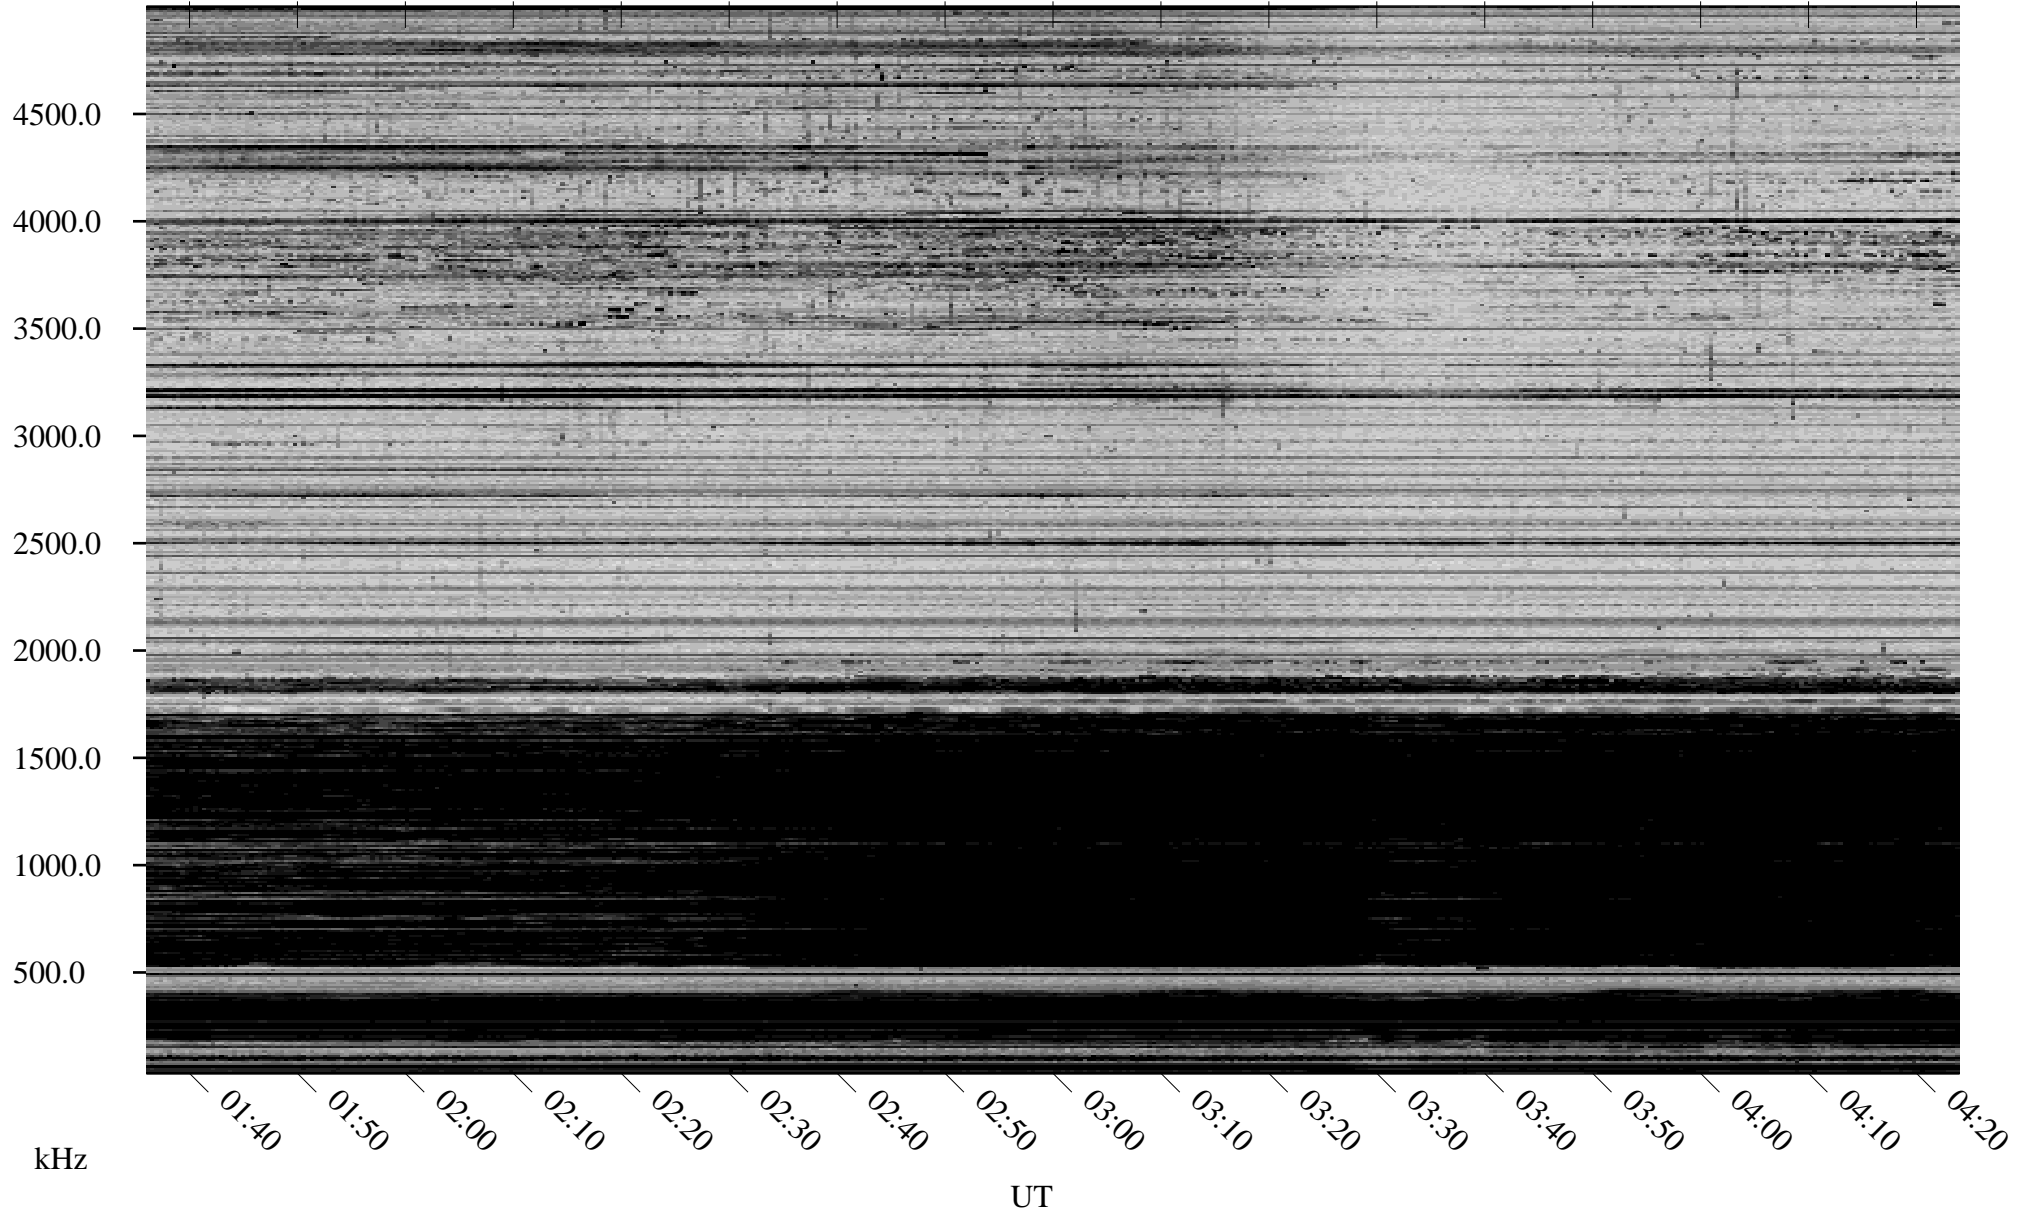

01/26/2007 Churchill, Manitoba

Linear Scale Black = 161 White = 15

CH07026L.R00m max_12

Page 1

01/26/2007 Churchill, Manitoba

Linear Scale Black = 161 White = 15

CH07026L.R00m max_12

Page 2

01/27/2007 Churchill, Manitoba

Linear Scale Black = 161 White = 15

CH07026L.R00m max_12

Page 3

01/27/2007 Churchill, Manitoba

Linear Scale Black = 161 White = 15

CH07026L.R00m max_12

Page 4

01/27/2007 Churchill, Manitoba

Linear Scale Black = 161 White = 15

CH07026L.R00m max_12

Page 5

01/27/2007 Churchill, Manitoba

Linear Scale Black = 161 White = 15

CH07026L.R00m max_12

Page 6

01/27/2007 Churchill, Manitoba

Linear Scale Black = 161 White = 15

CH07026L.R00m max_12

Page 7

01/27/2007 Churchill, Manitoba

Linear Scale Black = 161 White = 15

CH07026L.R00m max_12