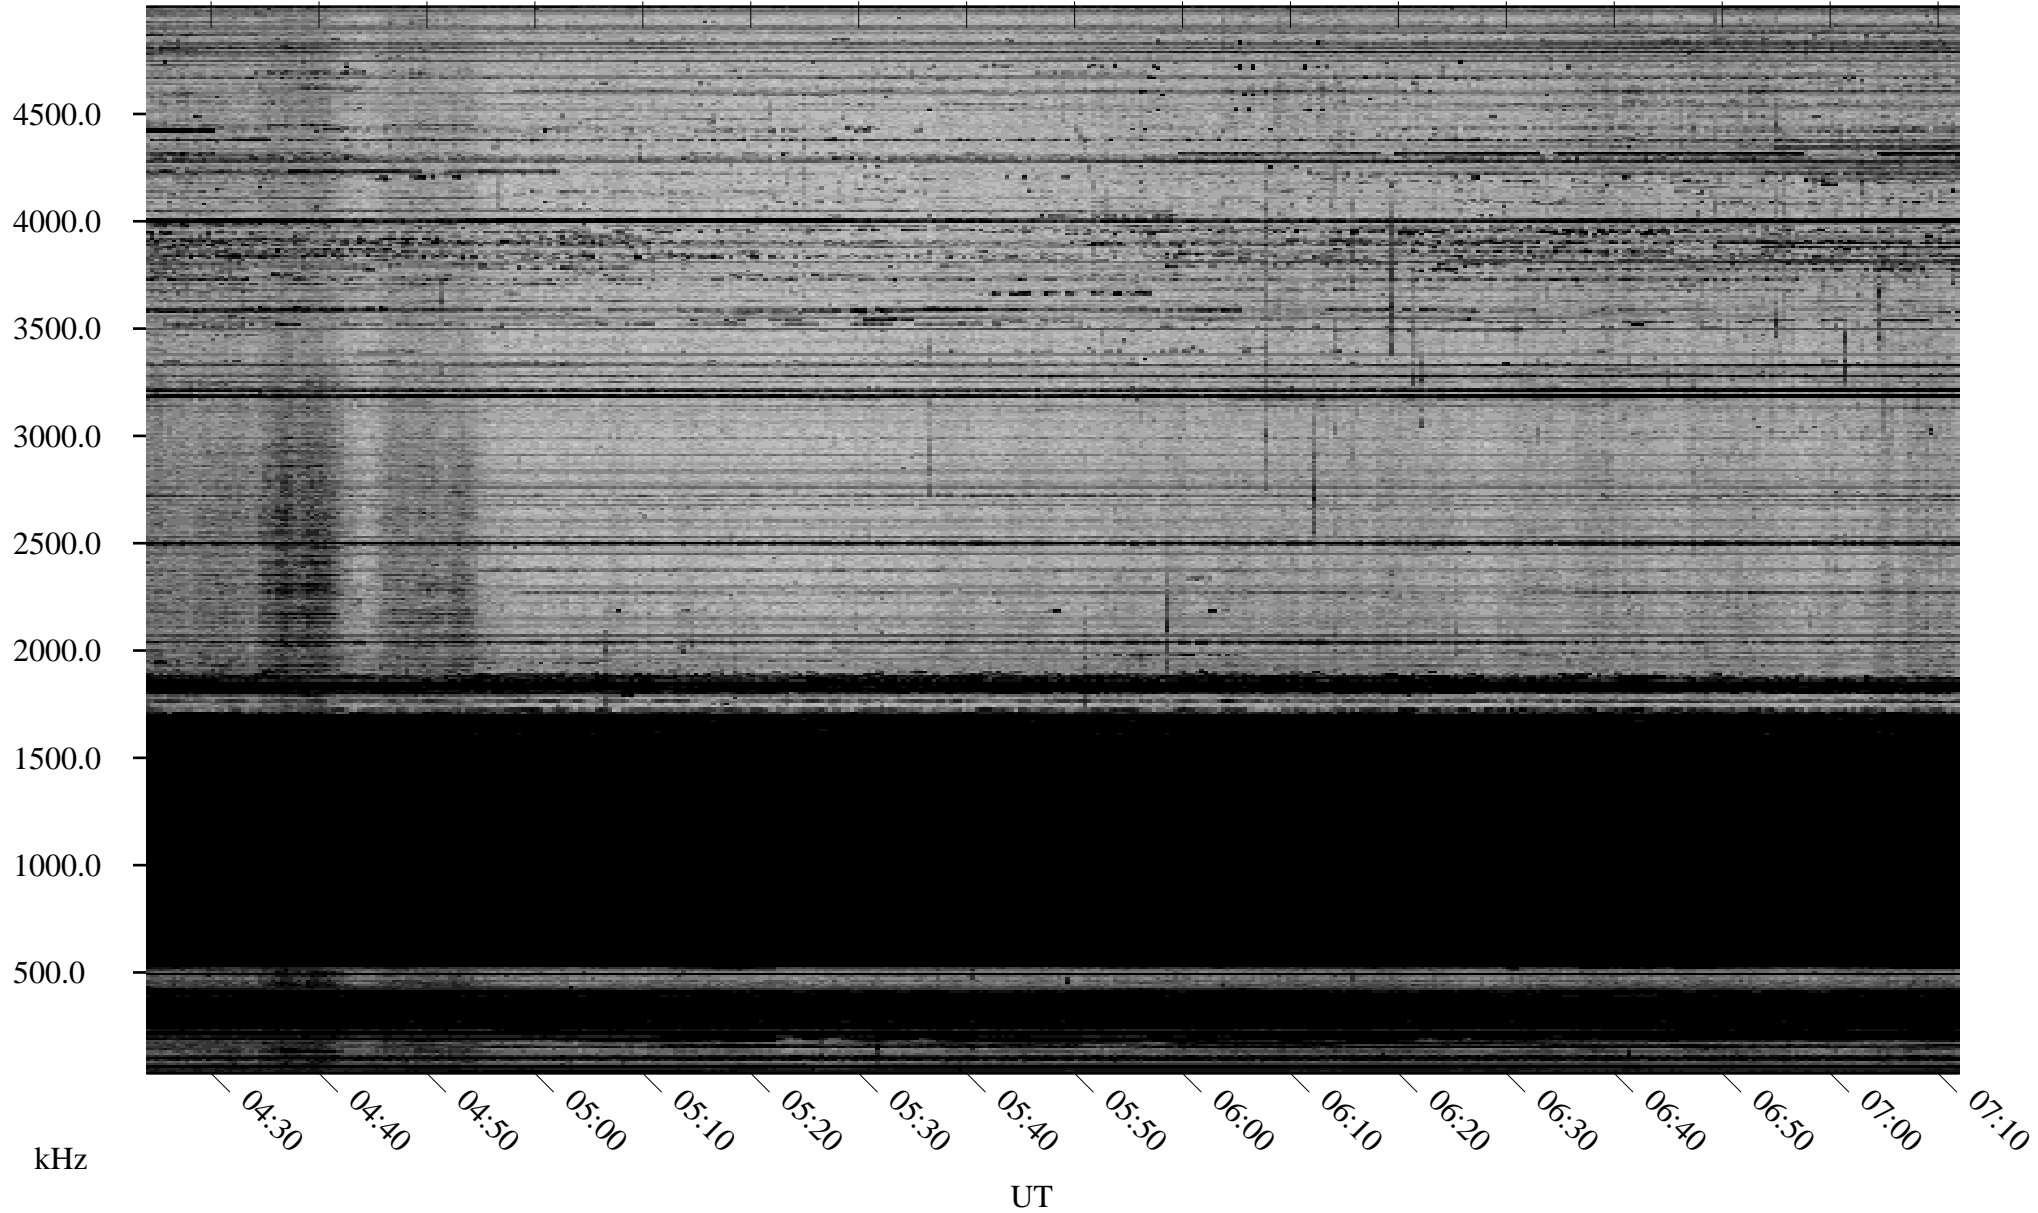

01/27/2007 Churchill, Manitoba

Linear Scale Black = 161 White = 15

CH07027L.R00m max_12

Page 1

01/27/2007 Churchill, Manitoba

Linear Scale Black = 161 White = 15

CH07027L.R00m max_12

Page 2

01/28/2007 Churchill, Manitoba

Linear Scale Black = 161 White = 15

CH07027L.R00m max_12

Page 3

01/28/2007 Churchill, Manitoba

Linear Scale Black = 161 White = 15

CH07027L.R00m max_12

Page 4

01/28/2007 Churchill, Manitoba

Linear Scale Black = 161 White = 15

CH07027L.R00m max_12

Page 5

01/28/2007 Churchill, Manitoba

Linear Scale Black = 161 White = 15

CH07027L.R00m max_12

Page 6

01/28/2007 Churchill, Manitoba

Linear Scale Black = 161 White = 15

CH07027L.R00m max_12

Page 7

01/28/2007 Churchill, Manitoba

Linear Scale Black = 161 White = 15

CH07027L.R00m max_12