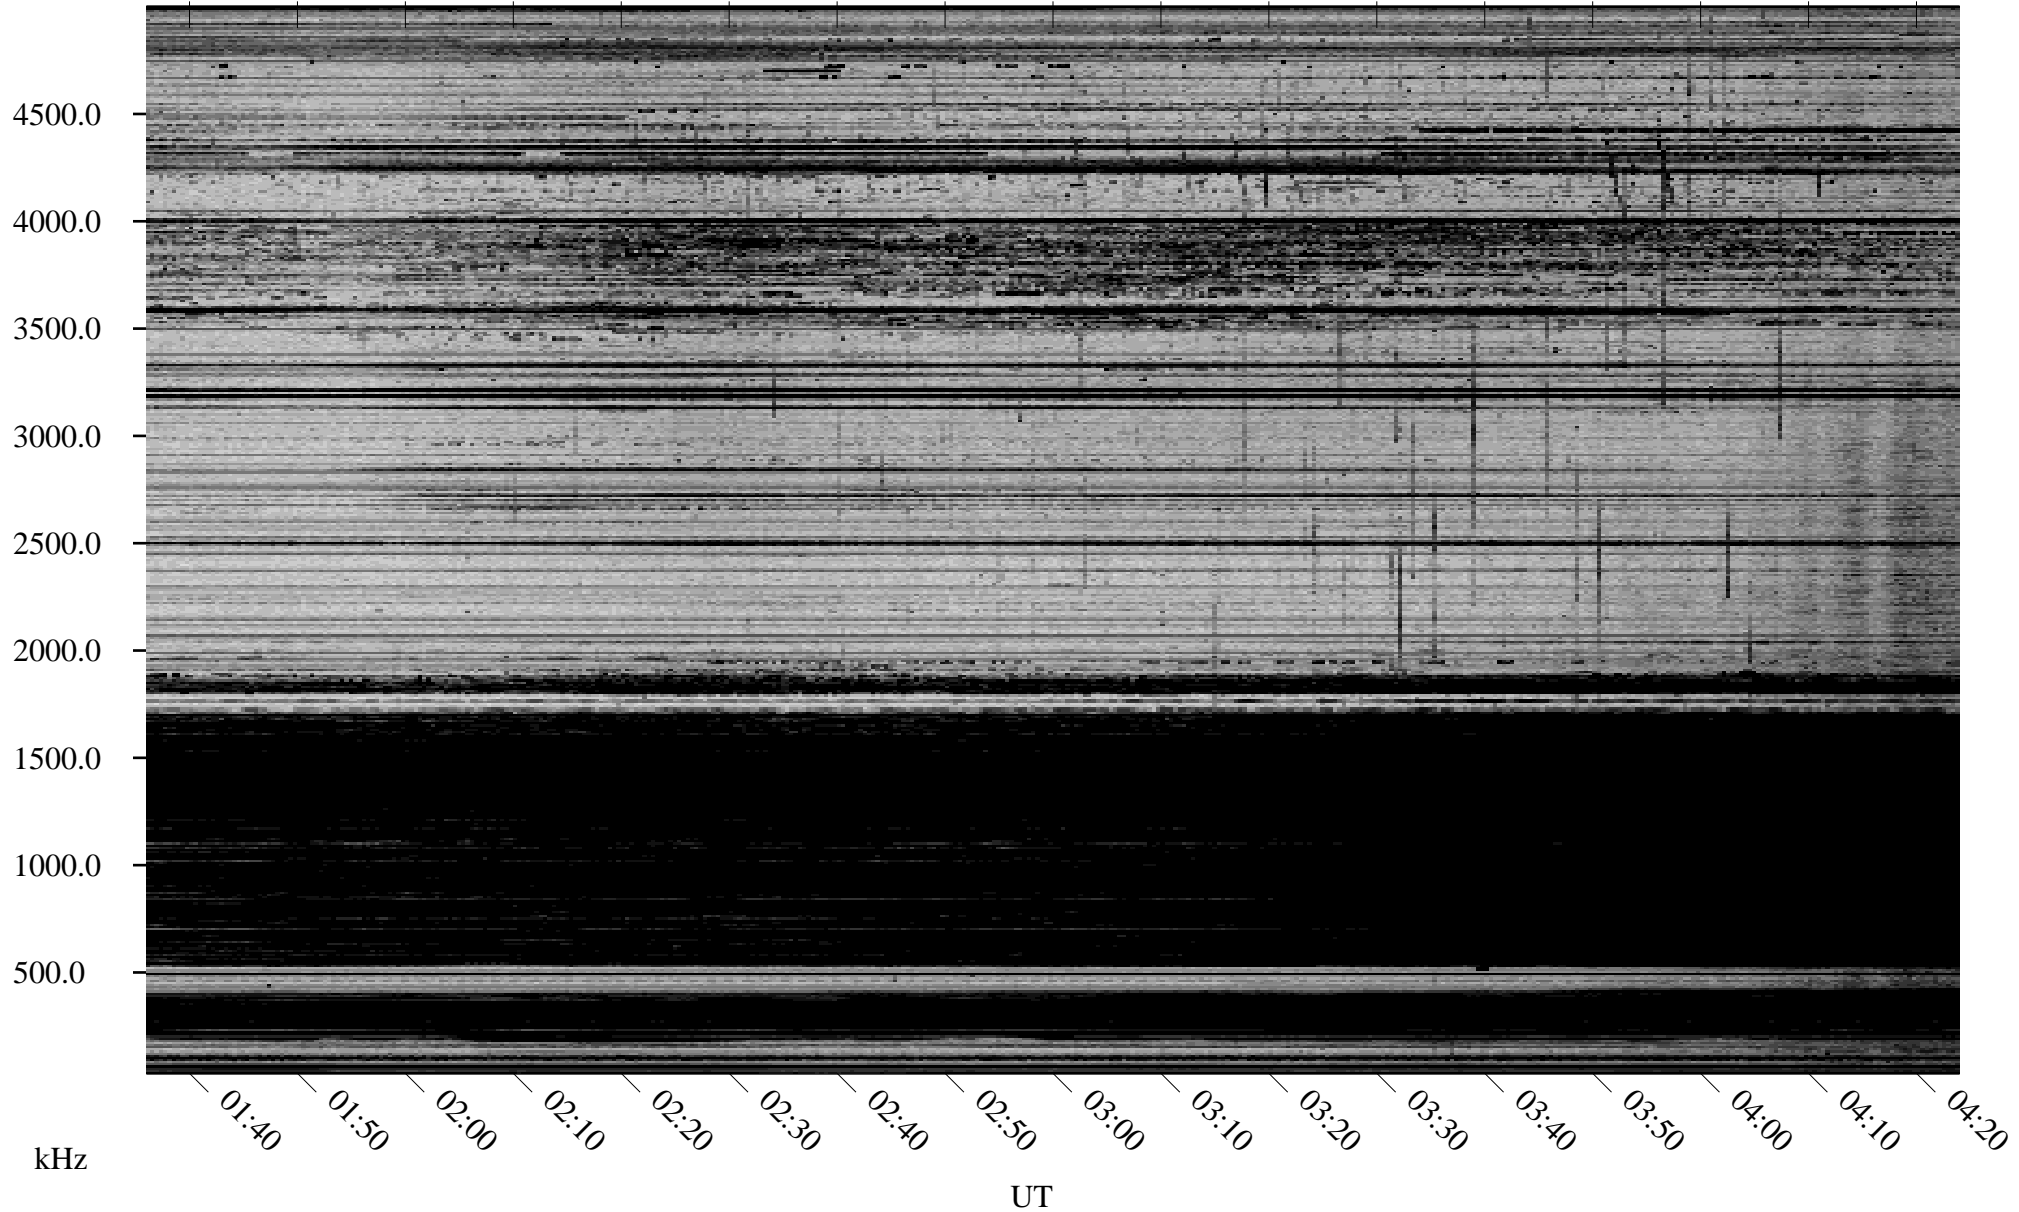

01/27/2007 Churchill, Manitoba

Linear Scale Black = 161 White = 15

CH07027L.R00m max_12

Page 1

01/27/2007 Churchill, Manitoba

Linear Scale Black = 161 White = 15

CH07027L.R00m max_12

Page 2

01/28/2007 Churchill, Manitoba

Linear Scale Black = 161 White = 15

CH07027L.R00m max_12

Page 3

01/28/2007 Churchill, Manitoba

Linear Scale Black = 161 White = 15

CH07027L.R00m max_12

Page 4

01/28/2007 Churchill, Manitoba

Linear Scale Black = 161 White = 15

CH07027L.R00m max_12

Page 5

01/28/2007 Churchill, Manitoba

Linear Scale Black = 161 White = 15

CH07027L.R00m max_12

Page 6

01/28/2007 Churchill, Manitoba

Linear Scale Black = 161 White = 15

CH07027L.R00m max_12

Page 7

01/28/2007 Churchill, Manitoba

Linear Scale Black = 161 White = 15

CH07027L.R00m max_12