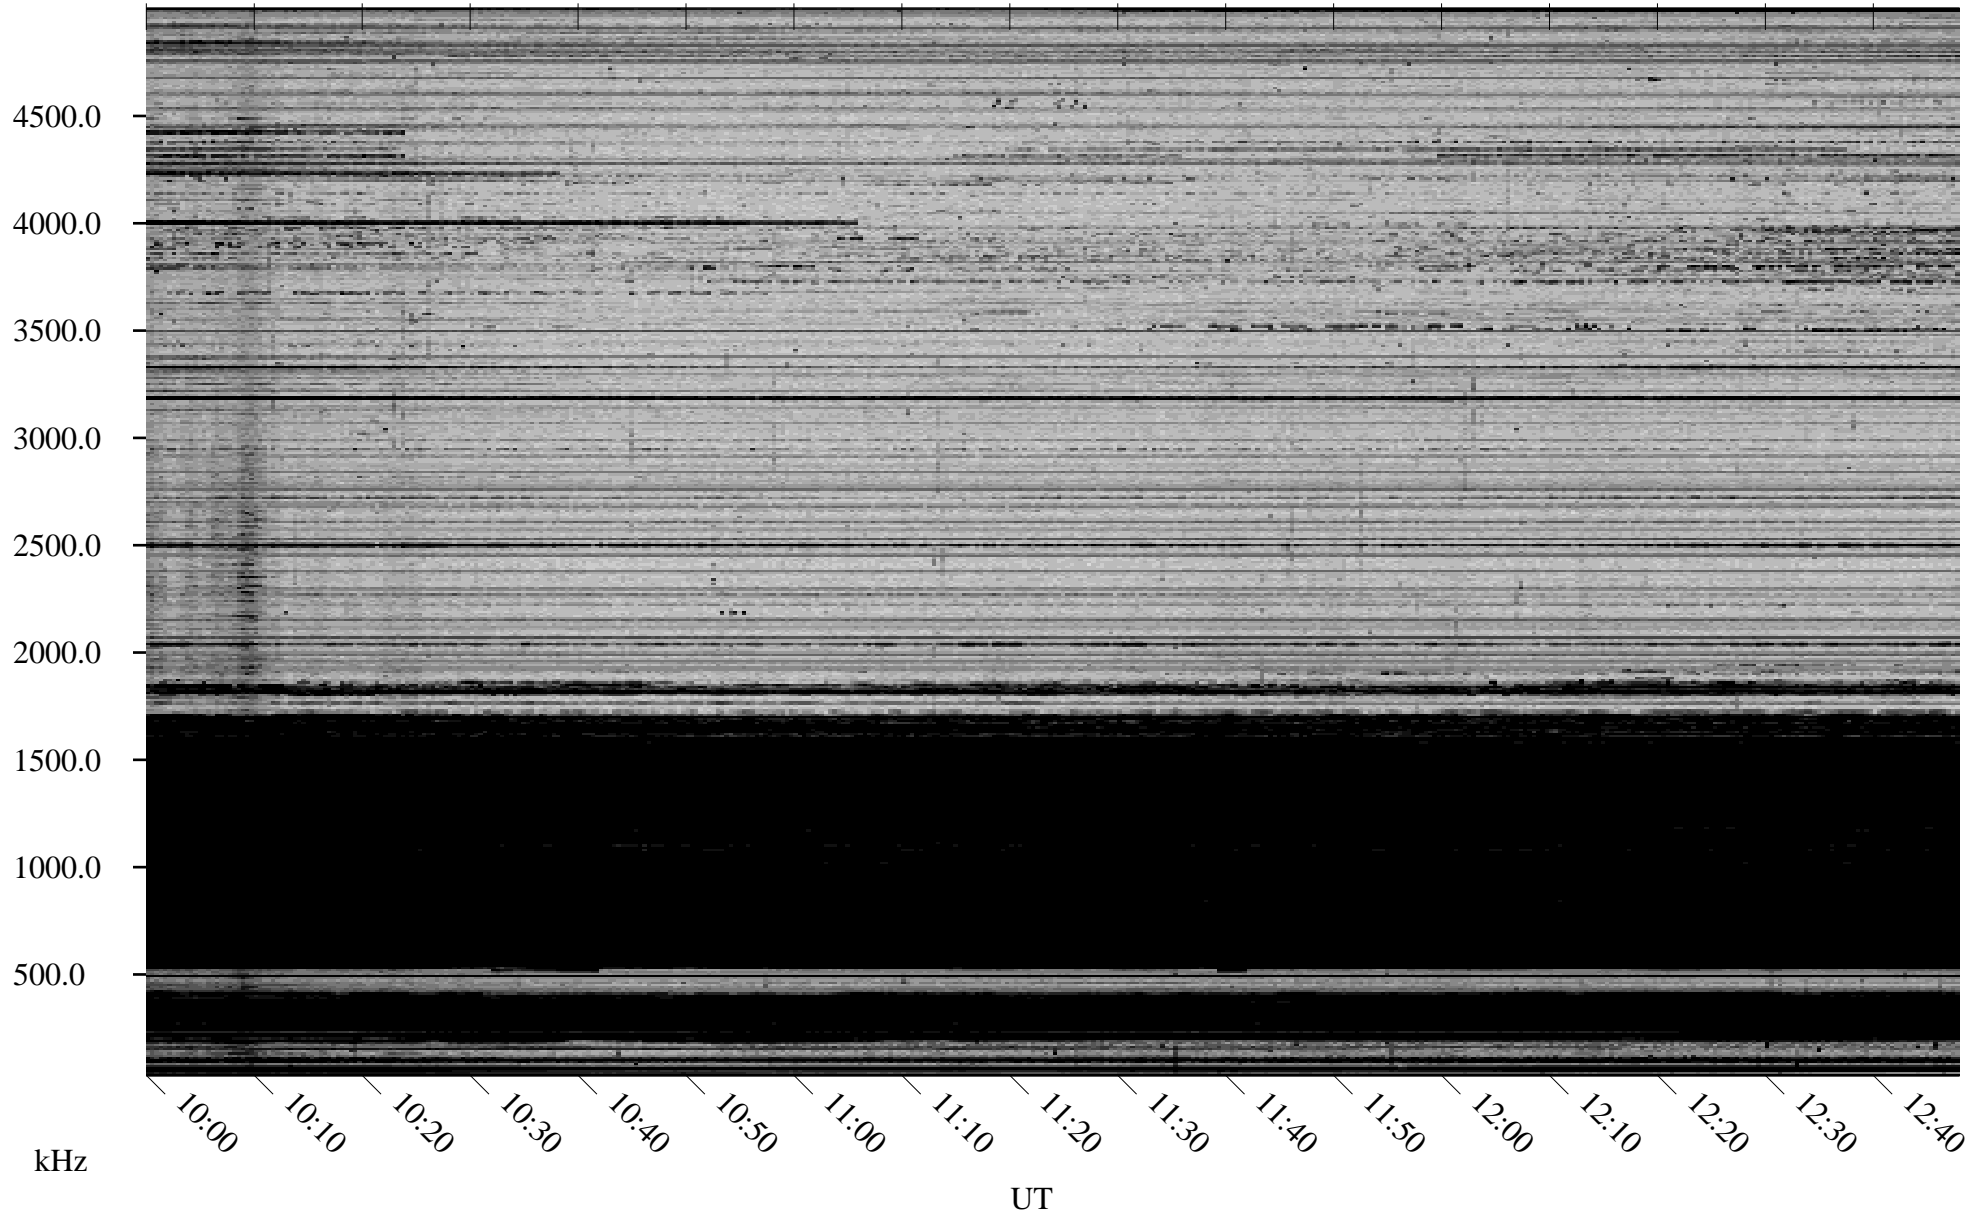

01/27/2007 Churchill, Manitoba

Linear Scale Black = 161 White = 15

CH07027L.R00m max_12

Page 1

01/27/2007 Churchill, Manitoba

Linear Scale Black = 161 White = 15

CH07027L.R00m max_12

Page 2

01/28/2007 Churchill, Manitoba

Linear Scale Black = 161 White = 15

CH07027L.R00m max_12

Page 3

01/28/2007 Churchill, Manitoba

Linear Scale Black = 161 White = 15

CH07027L.R00m max_12

Page 4

01/28/2007 Churchill, Manitoba

Linear Scale Black = 161 White = 15

CH07027L.R00m max_12

Page 5

01/28/2007 Churchill, Manitoba

Linear Scale Black = 161 White = 15

CH07027L.R00m max_12

Page 6

01/28/2007 Churchill, Manitoba

Linear Scale Black = 161 White = 15

CH07027L.R00m max_12

Page 7

01/28/2007 Churchill, Manitoba

Linear Scale Black = 161 White = 15

CH07027L.R00m max_12