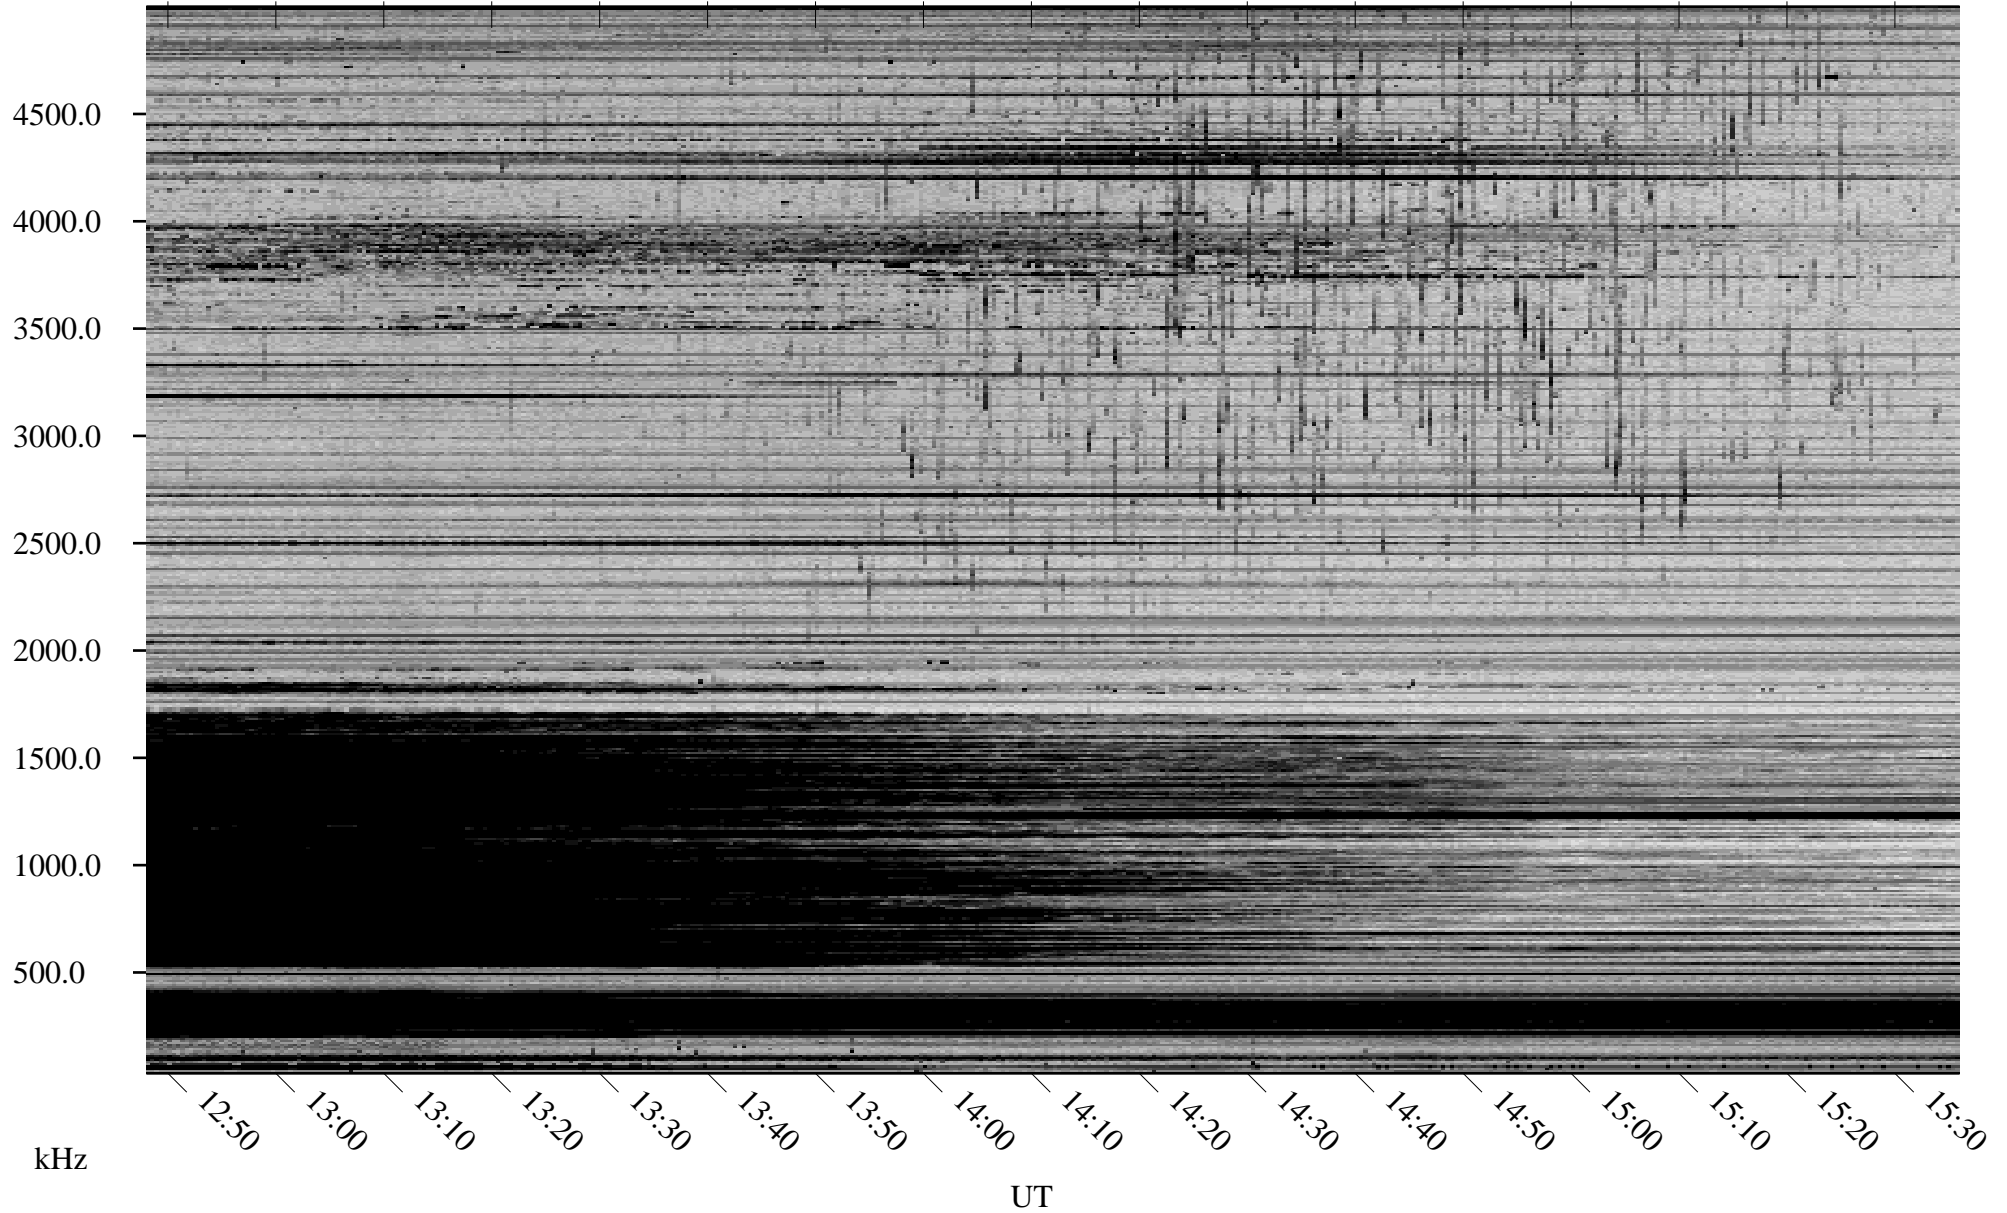

01/27/2007 Churchill, Manitoba

Linear Scale Black = 161 White = 15

CH07027L.R00m max_12

Page 1

01/27/2007 Churchill, Manitoba

Linear Scale Black = 161 White = 15

CH07027L.R00m max_12

Page 2

01/28/2007 Churchill, Manitoba

Linear Scale Black = 161 White = 15

CH07027L.R00m max_12

Page 3

01/28/2007 Churchill, Manitoba

Linear Scale Black = 161 White = 15

CH07027L.R00m max_12

Page 4

01/28/2007 Churchill, Manitoba

Linear Scale Black = 161 White = 15

CH07027L.R00m max_12

Page 5

01/28/2007 Churchill, Manitoba

Linear Scale Black = 161 White = 15

CH07027L.R00m max_12

Page 6

01/28/2007 Churchill, Manitoba

Linear Scale Black = 161 White = 15

CH07027L.R00m max_12

Page 7

01/28/2007 Churchill, Manitoba

Linear Scale Black = 161 White = 15

CH07027L.R00m max_12