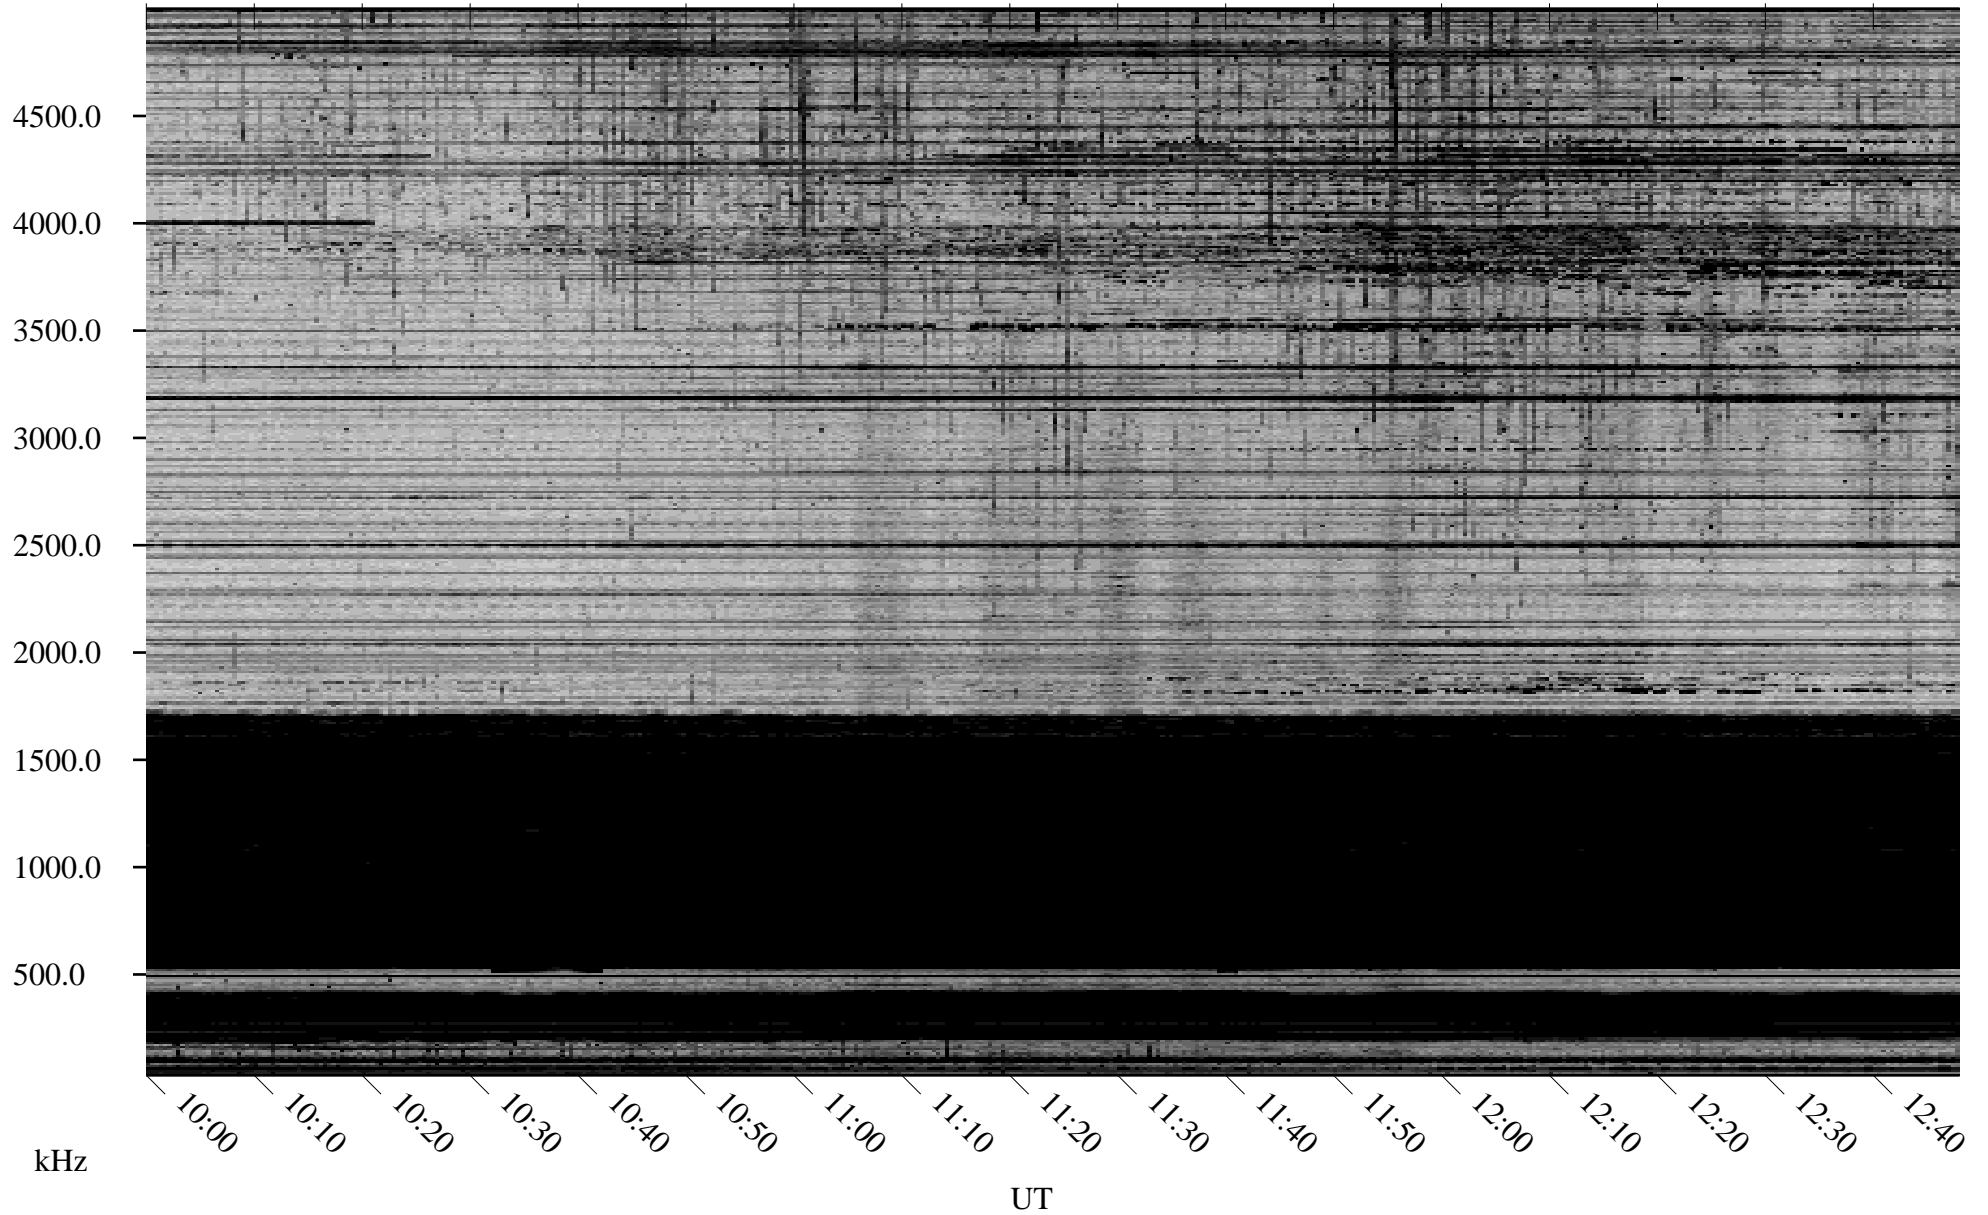

# 01/29/2007 Churchill, Manitoba

Linear Scale    Black = 161    White = 15

CH07028L.R00m max\_12

Page 5

# 01/29/2007 Churchill, Manitoba

Linear Scale    Black = 161    White = 15

CH07028L.R00m max\_12

Page 6