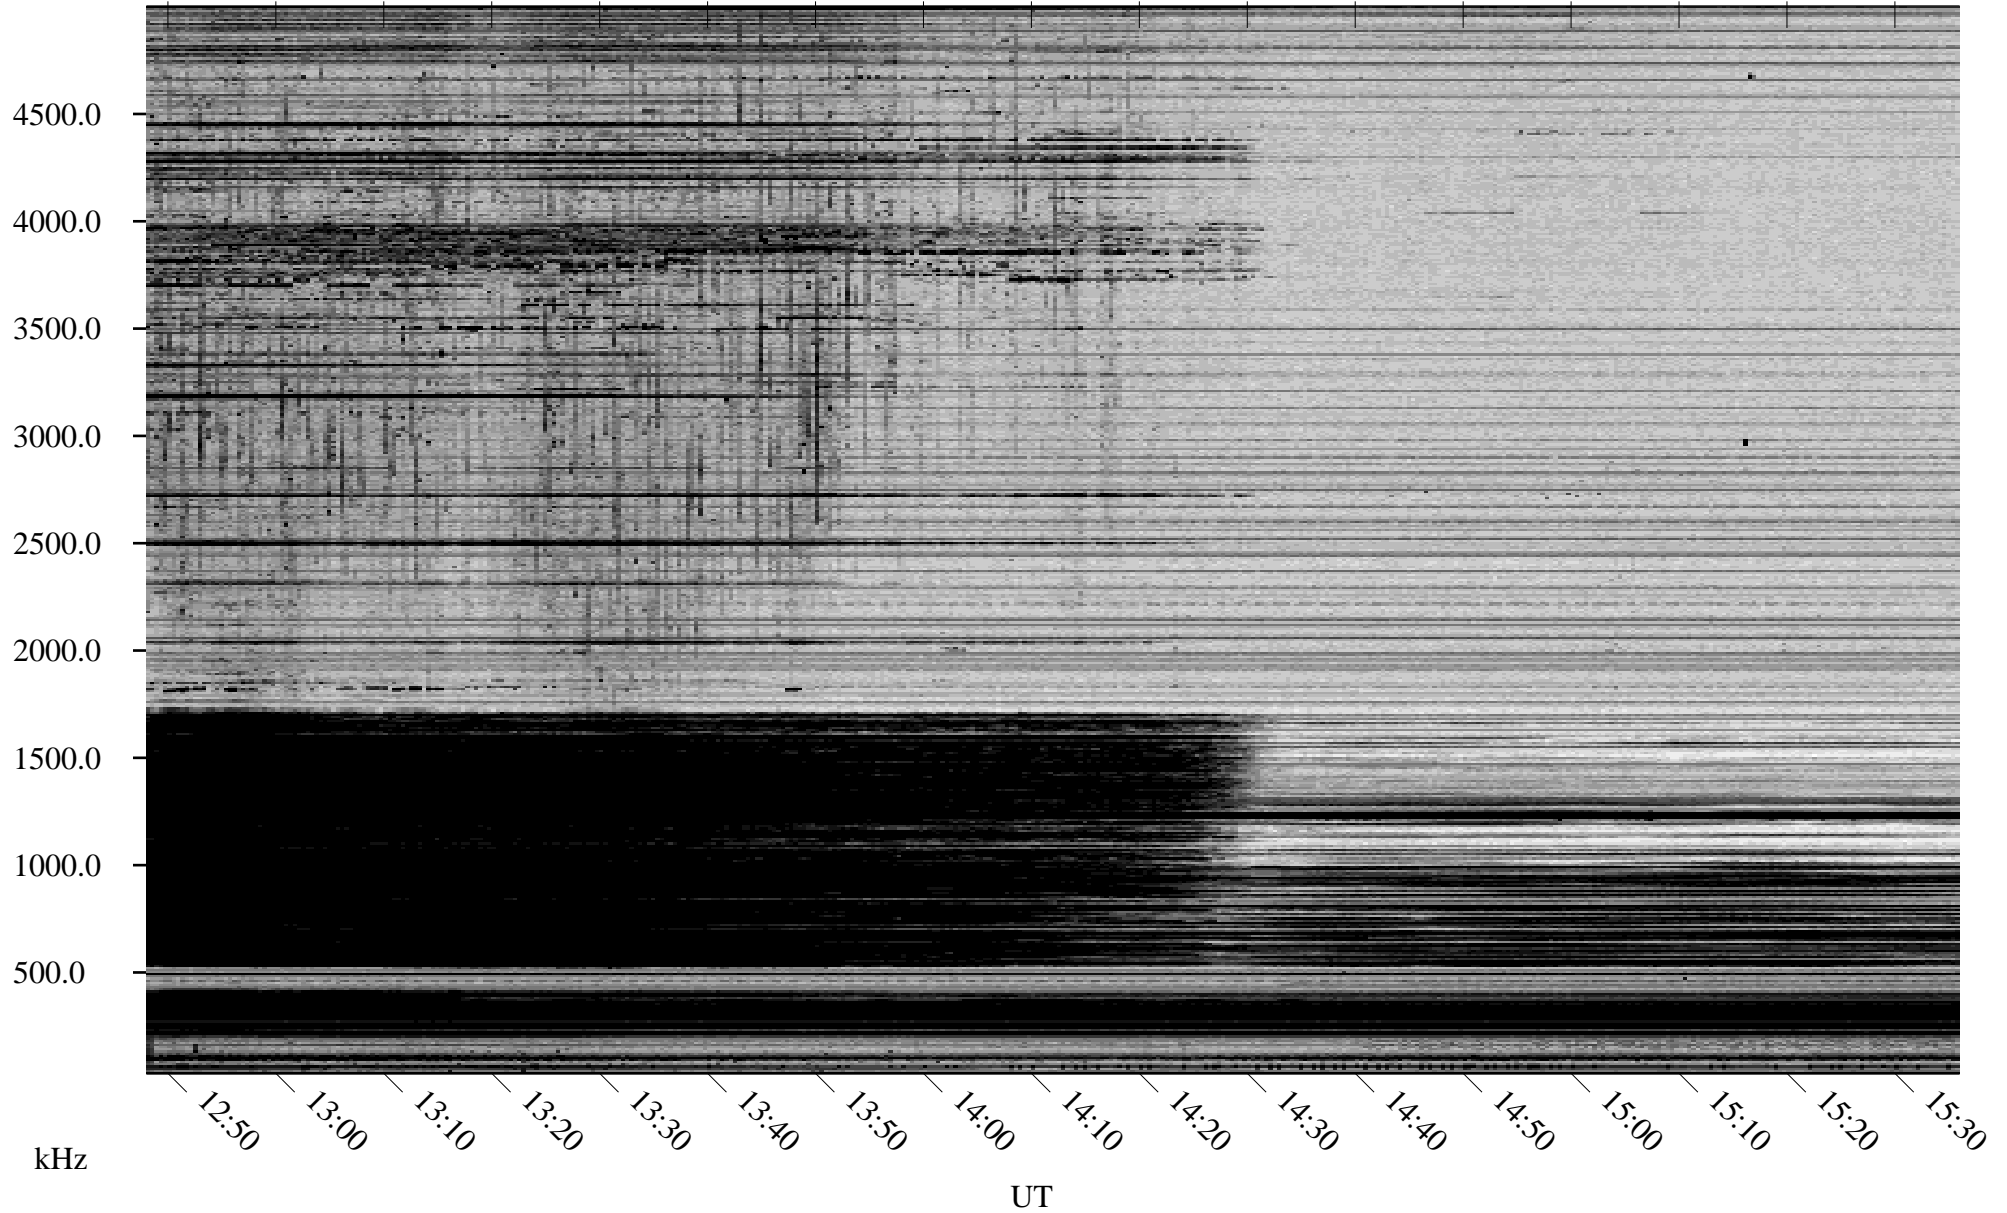

# 01/29/2007 Churchill, Manitoba

Linear Scale    Black = 161    White = 15

CH07028L.R00m max\_12

Page 6

# 01/29/2007 Churchill, Manitoba

Linear Scale    Black = 161    White = 15

CH07028L.R00m max\_12

Page 7