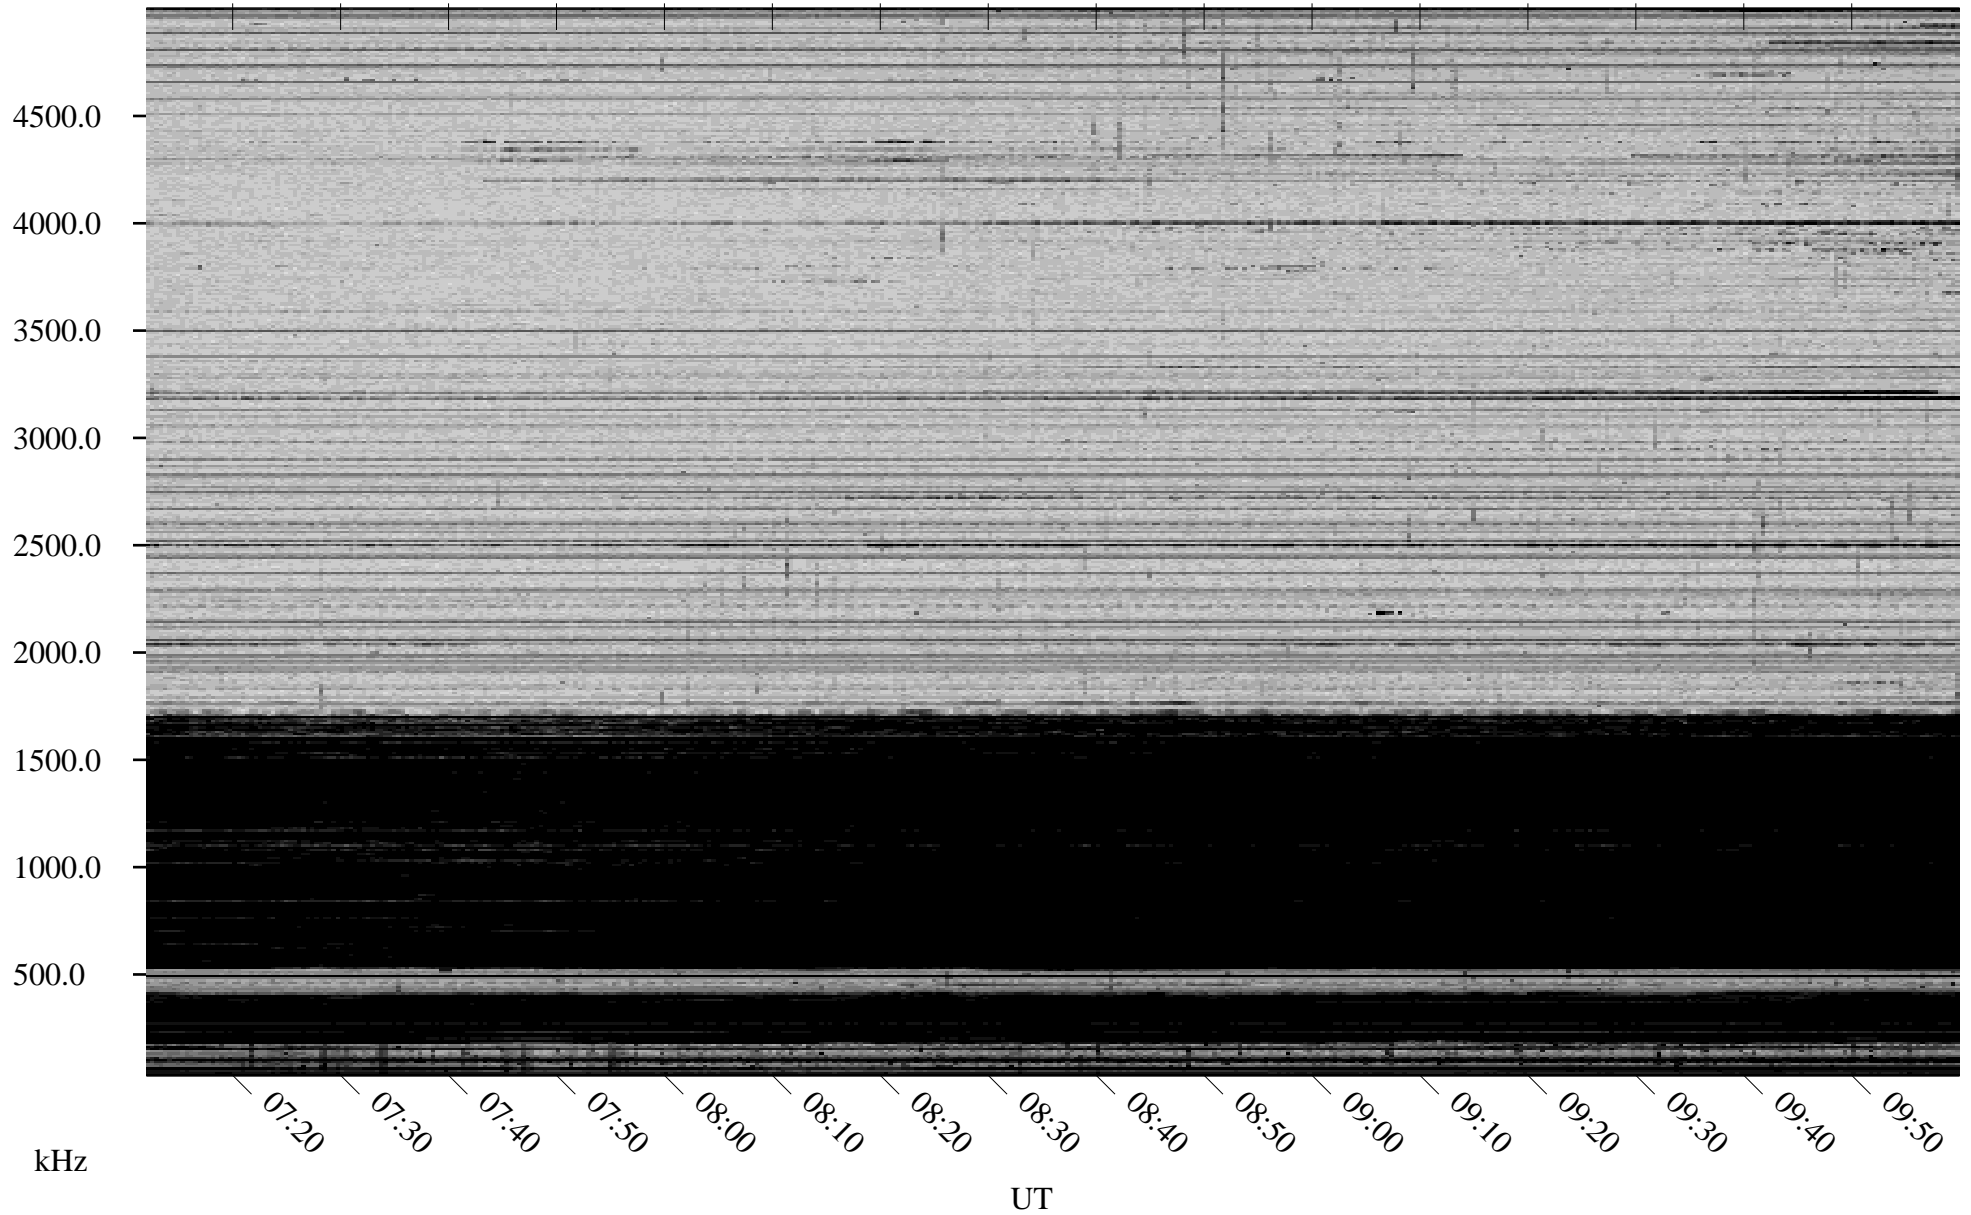

# 01/29/2007 Churchill, Manitoba

Linear Scale    Black = 161    White = 15

CH07028L.R00m max\_12

Page 4

# 01/29/2007 Churchill, Manitoba

Linear Scale    Black = 161    White = 15

CH07028L.R00m max\_12

Page 5

# 01/29/2007 Churchill, Manitoba

Linear Scale    Black = 161    White = 15

CH07028L.R00m max\_12

Page 6