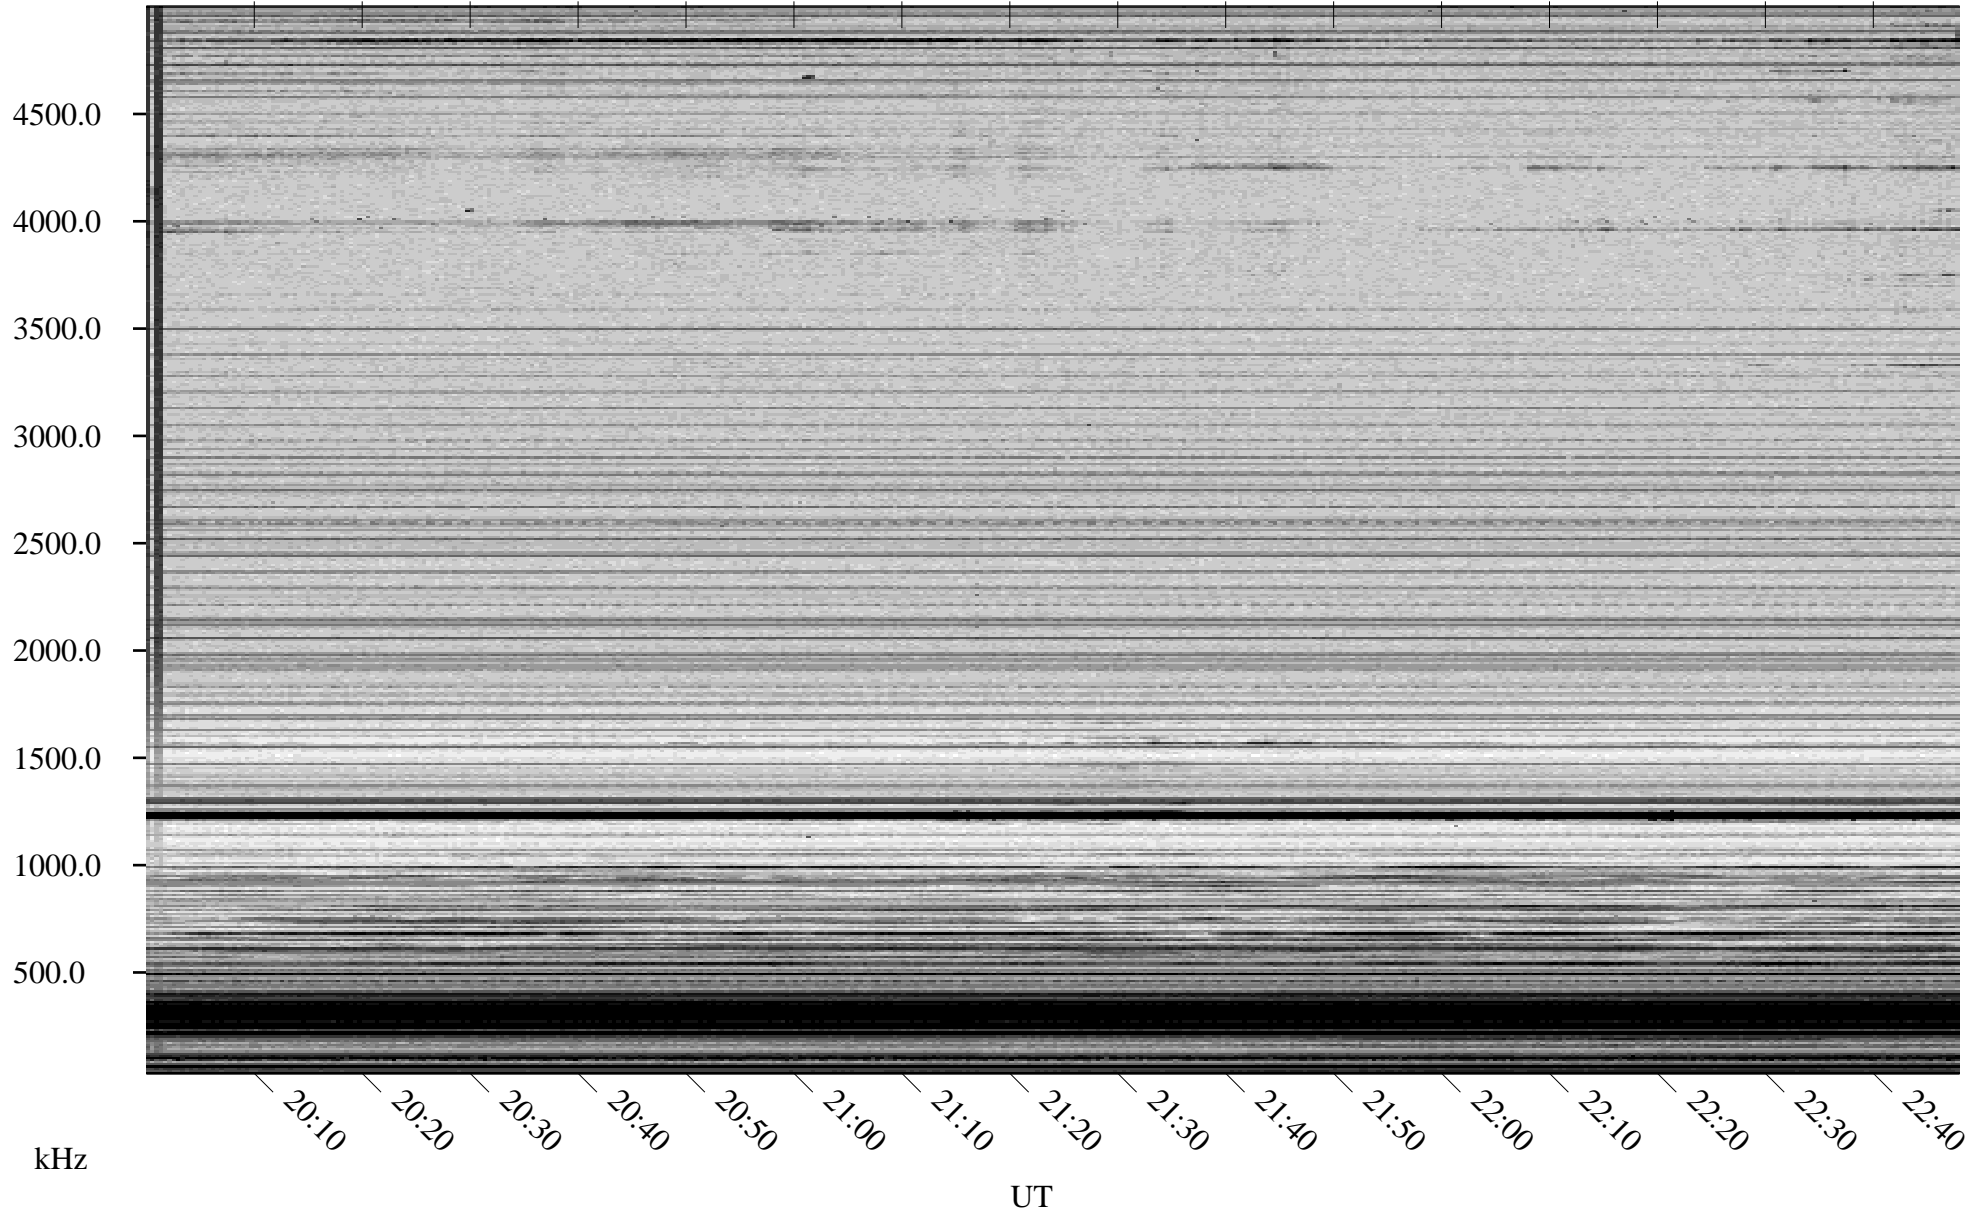

# 01/29/2007 Churchill, Manitoba

Linear Scale    Black = 161    White = 15

CH07029L.R00m max\_12

Page 1

# 01/29/2007 Churchill, Manitoba

Linear Scale    Black = 161    White = 15

CH07029L.R00m max\_12

Page 2

# 01/30/2007 Churchill, Manitoba

Linear Scale    Black = 161    White = 15

CH07029L.R00m max\_12

Page 3

# 01/30/2007 Churchill, Manitoba

Linear Scale    Black = 161    White = 15

CH07029L.R00m max\_12

Page 4