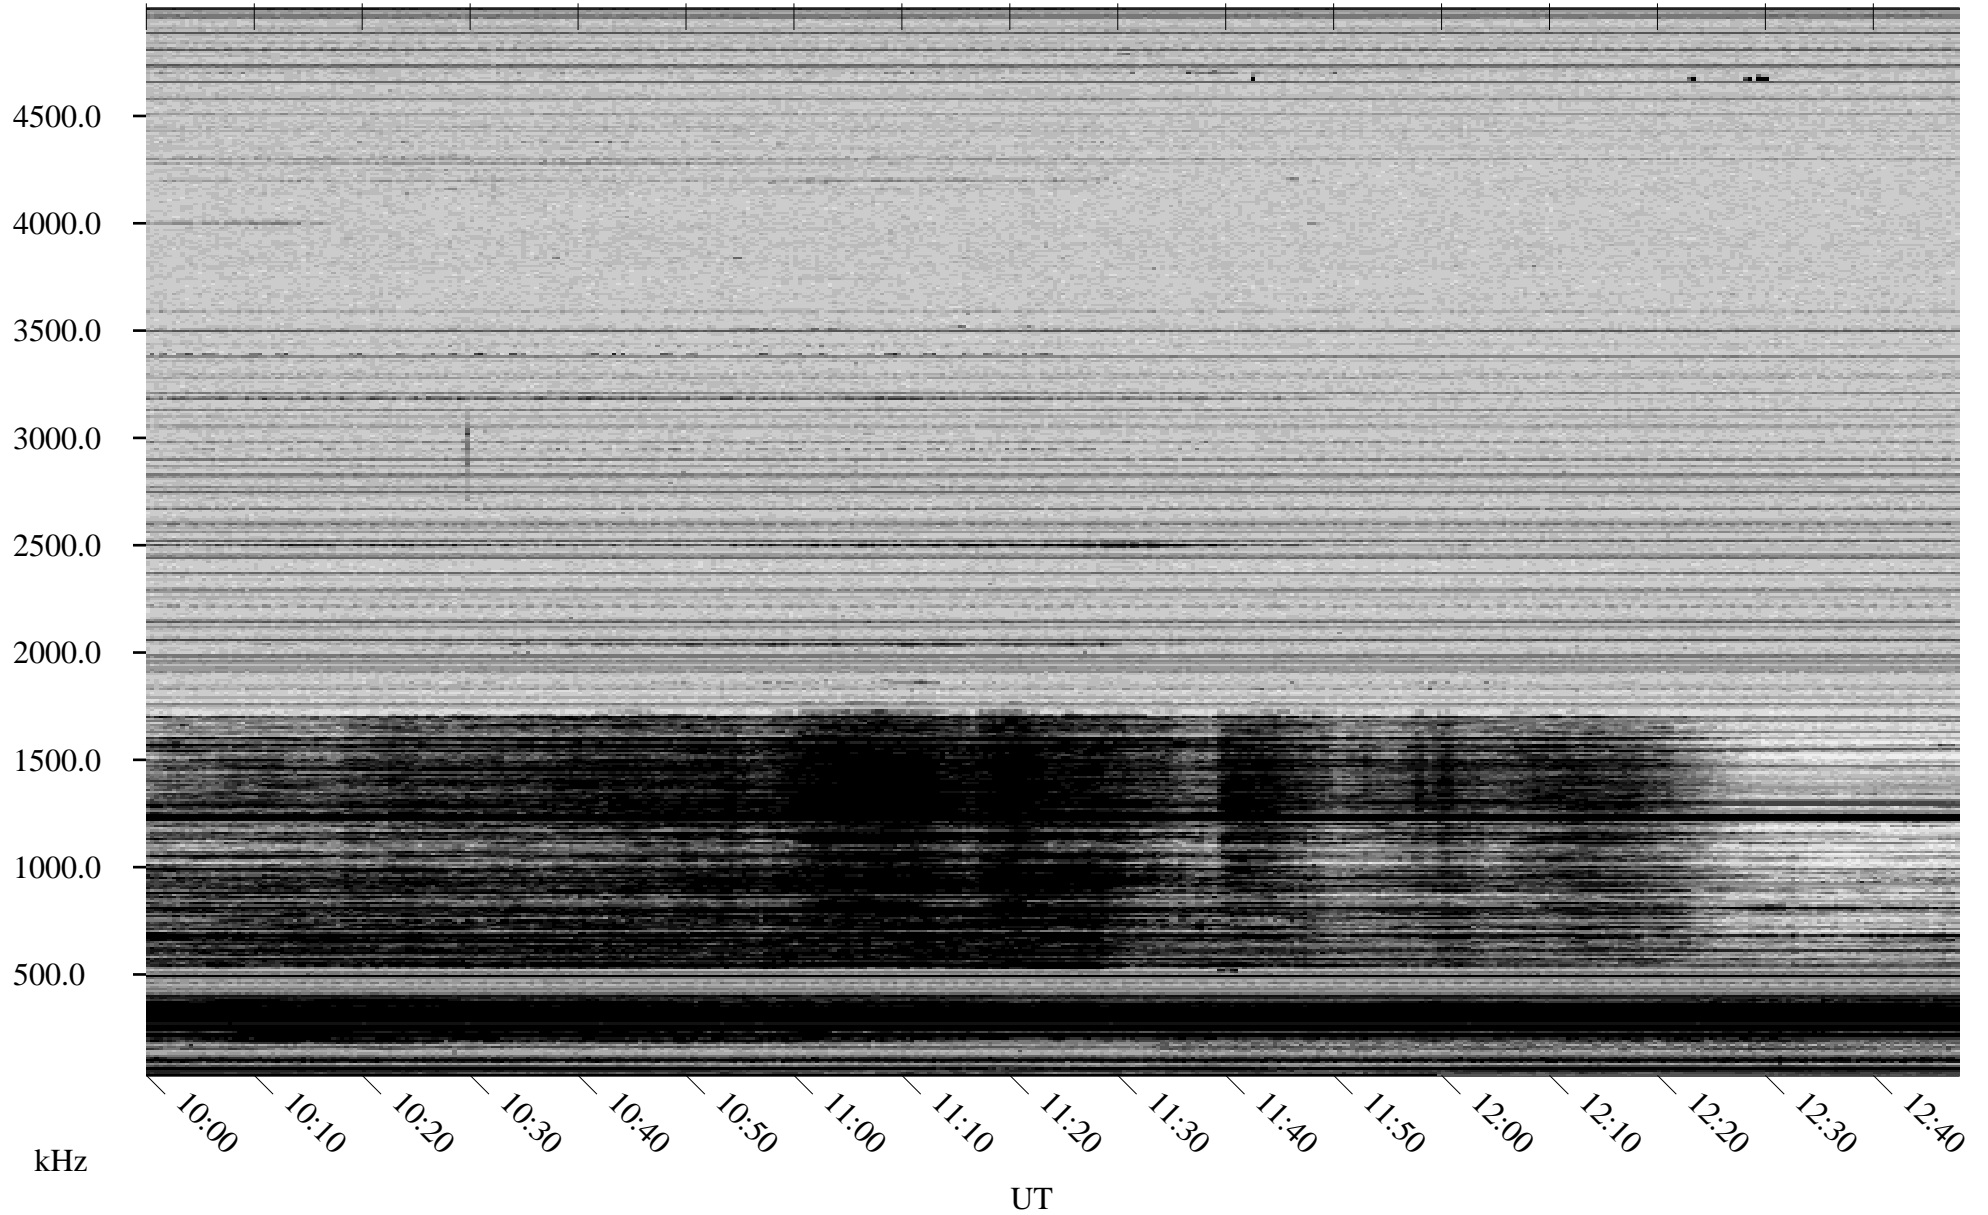

# 01/30/2007 Churchill, Manitoba

Linear Scale    Black = 161    White = 15

CH07029L.R00m max\_12

Page 5

# 01/30/2007 Churchill, Manitoba

Linear Scale    Black = 161    White = 15

CH07029L.R00m max\_12

Page 6