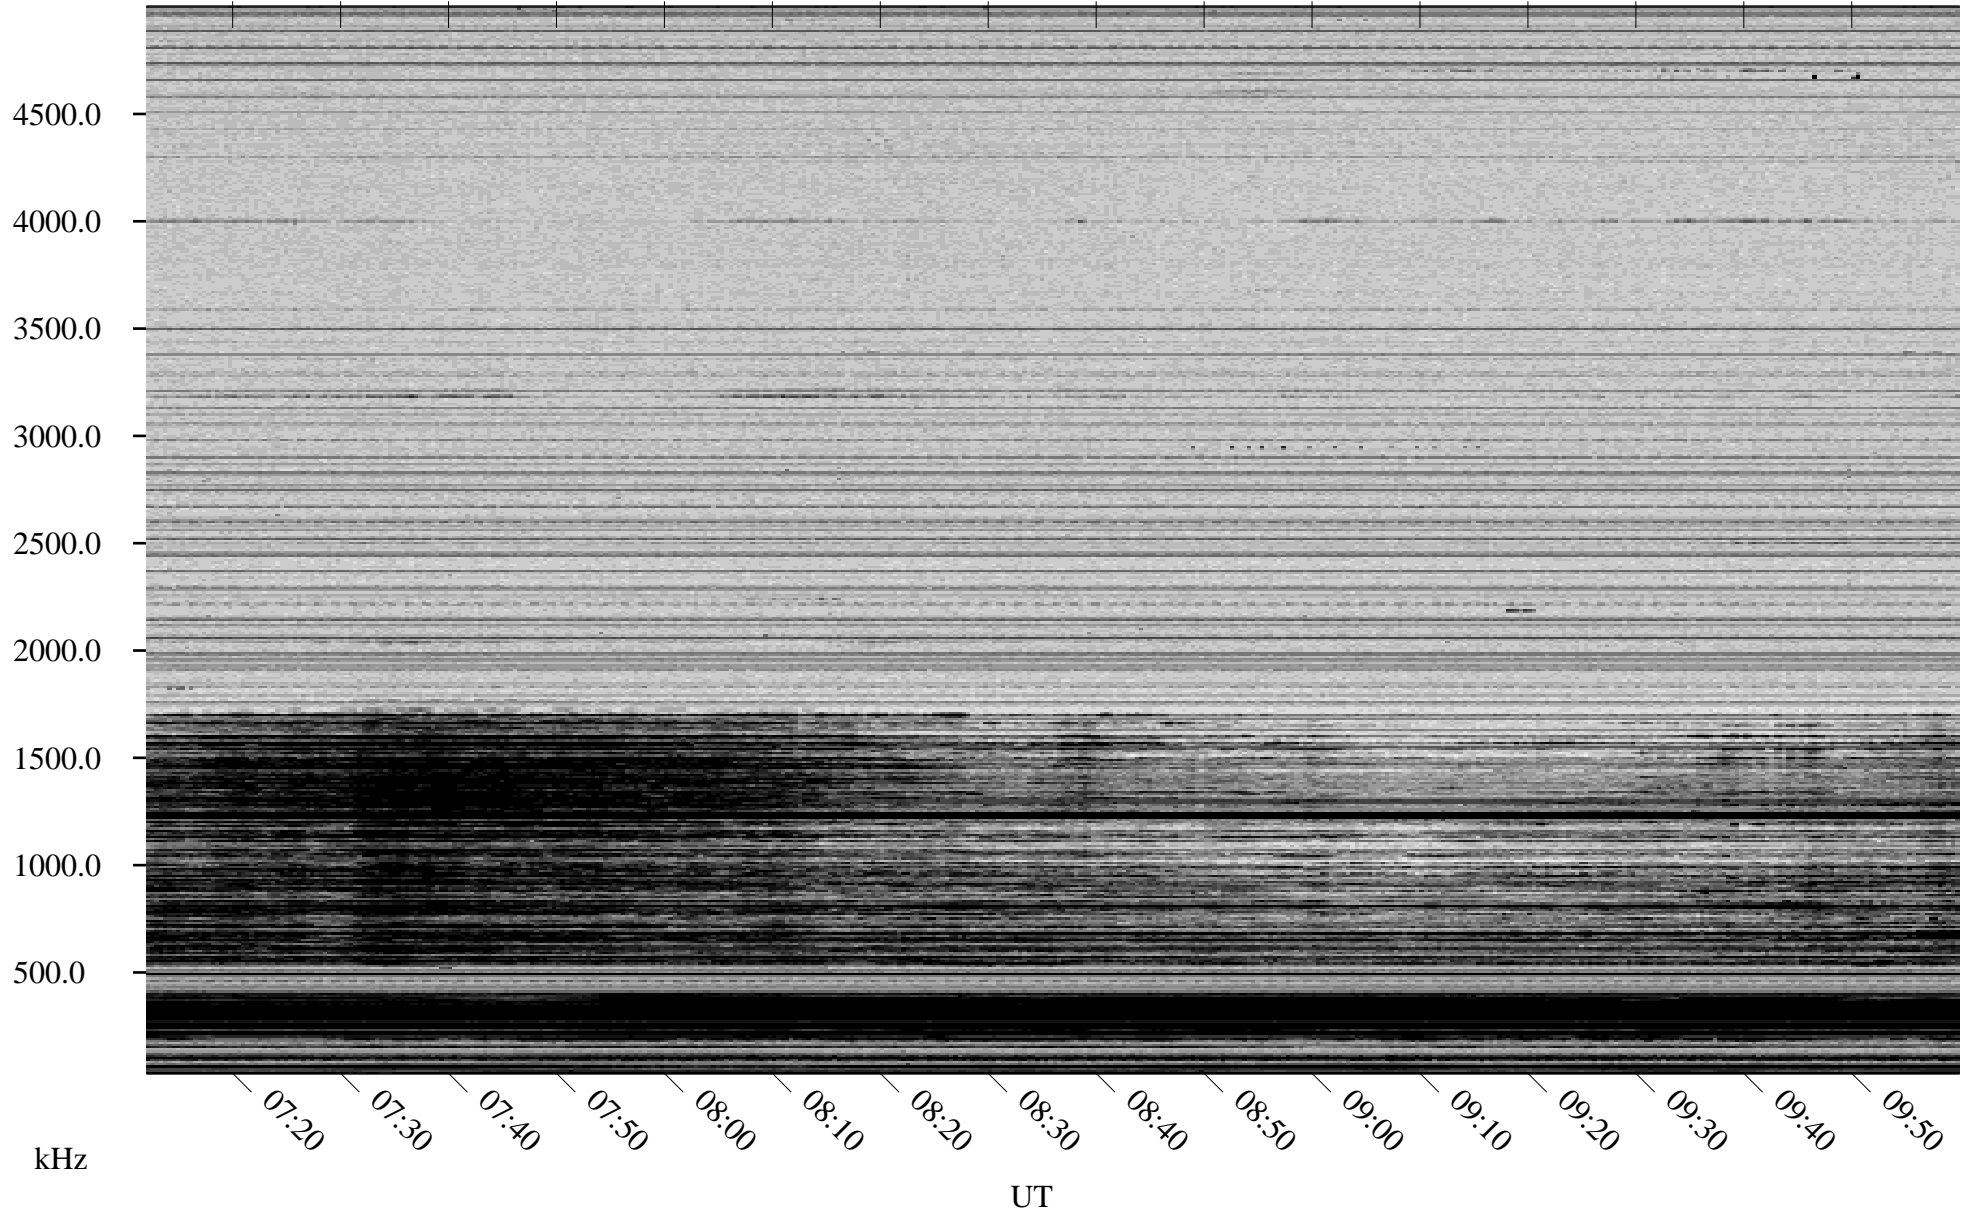

# 01/29/2007 Churchill, Manitoba

Linear Scale    Black = 161    White = 15

CH07029L.R00m max\_12

Page 1

# 01/30/2007 Churchill, Manitoba

Linear Scale    Black = 161    White = 15

CH07029L.R00m max\_12

Page 3

# 01/30/2007 Churchill, Manitoba

Linear Scale    Black = 161    White = 15

CH07029L.R00m max\_12

Page 4

# 01/30/2007 Churchill, Manitoba

Linear Scale    Black = 161    White = 15

CH07029L.R00m max\_12

Page 5