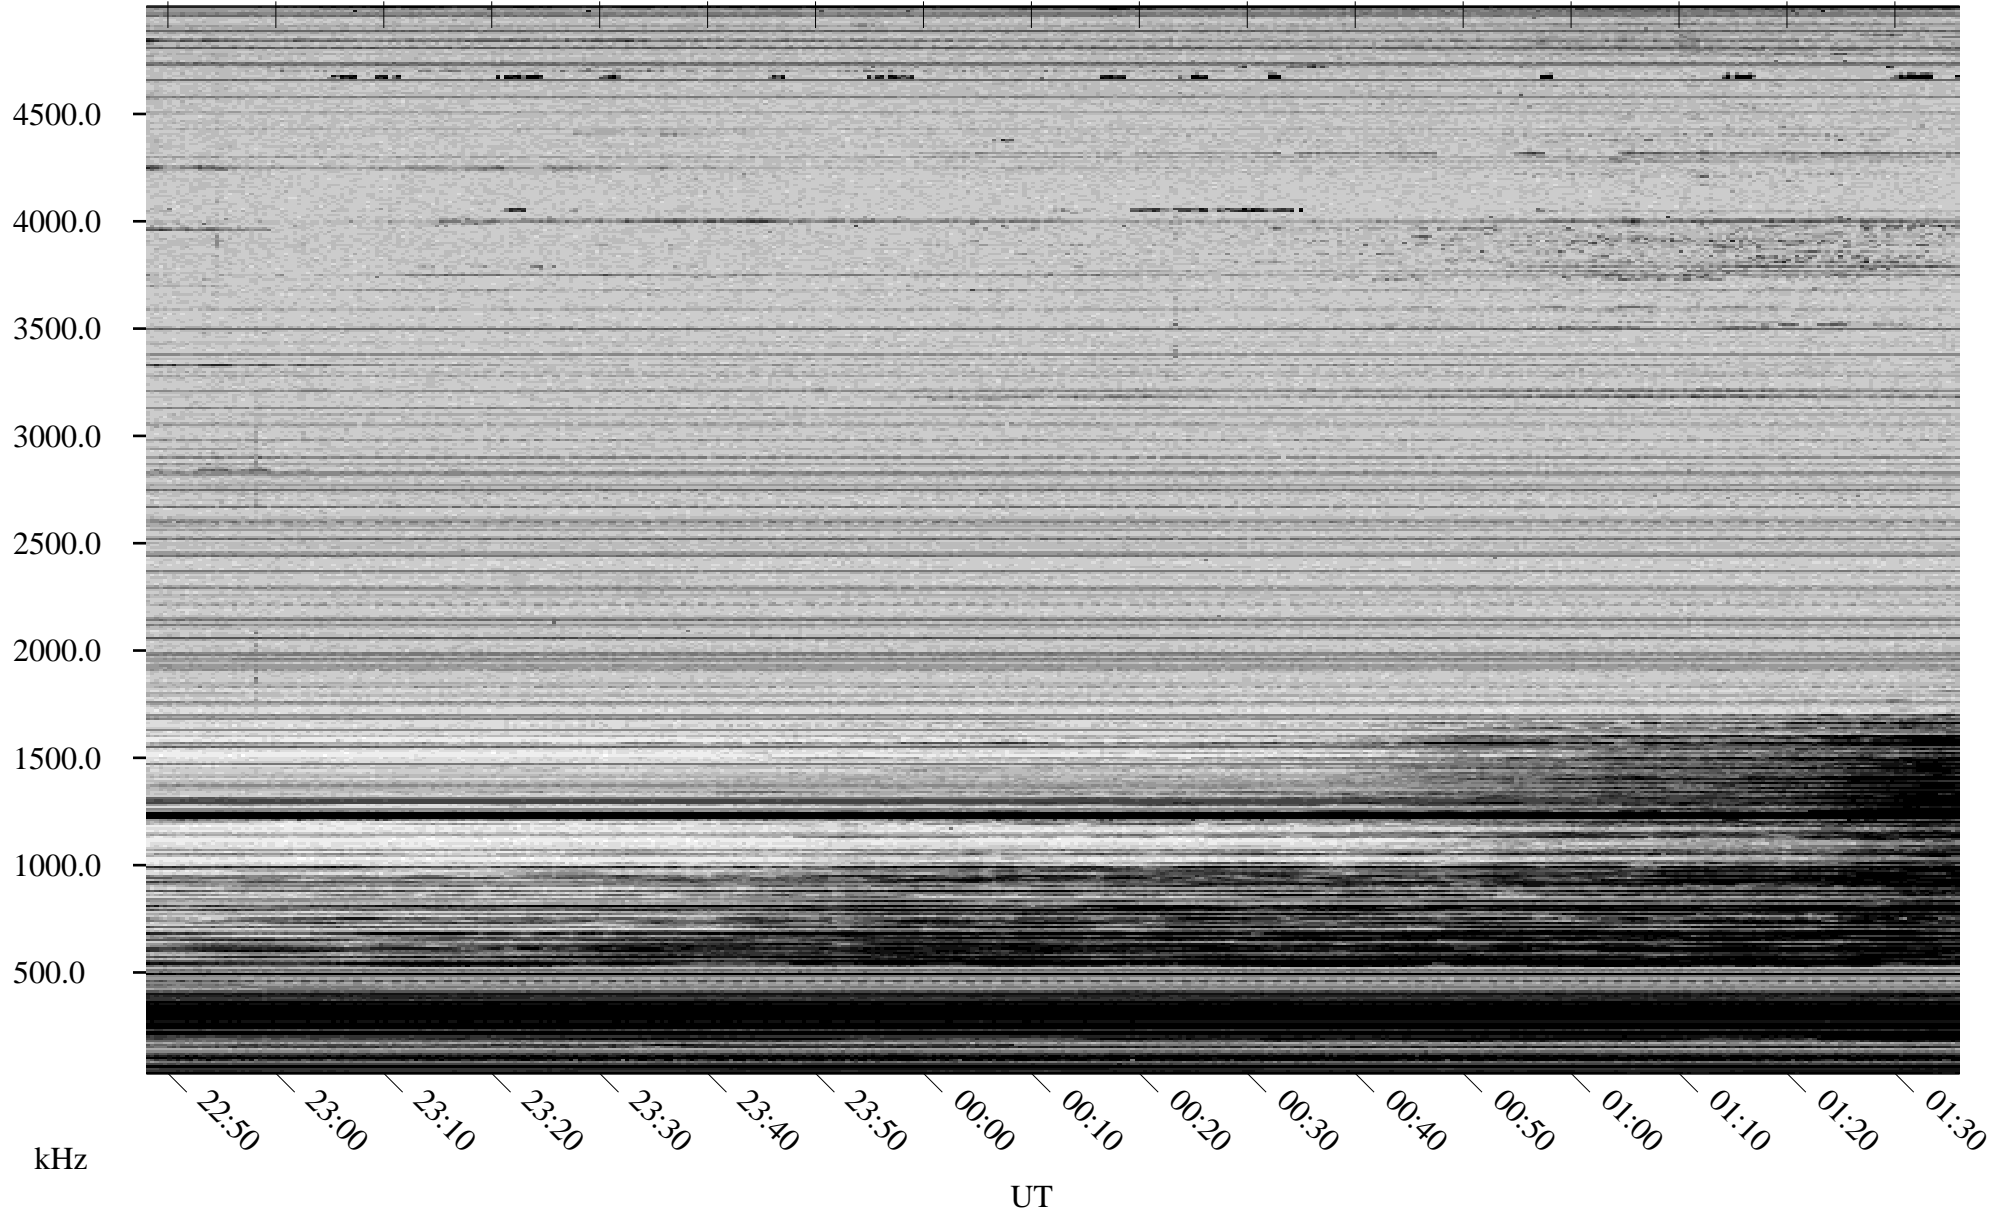

# 01/29/2007 Churchill, Manitoba

Linear Scale    Black = 161    White = 15

CH07029L.R00m max\_12

Page 1

# 01/29/2007 Churchill, Manitoba

Linear Scale    Black = 161    White = 15

CH07029L.R00m max\_12

Page 2

# 01/30/2007 Churchill, Manitoba

Linear Scale    Black = 161    White = 15

CH07029L.R00m max\_12

Page 3

# 01/30/2007 Churchill, Manitoba

Linear Scale    Black = 161    White = 15

CH07029L.R00m max\_12

Page 4