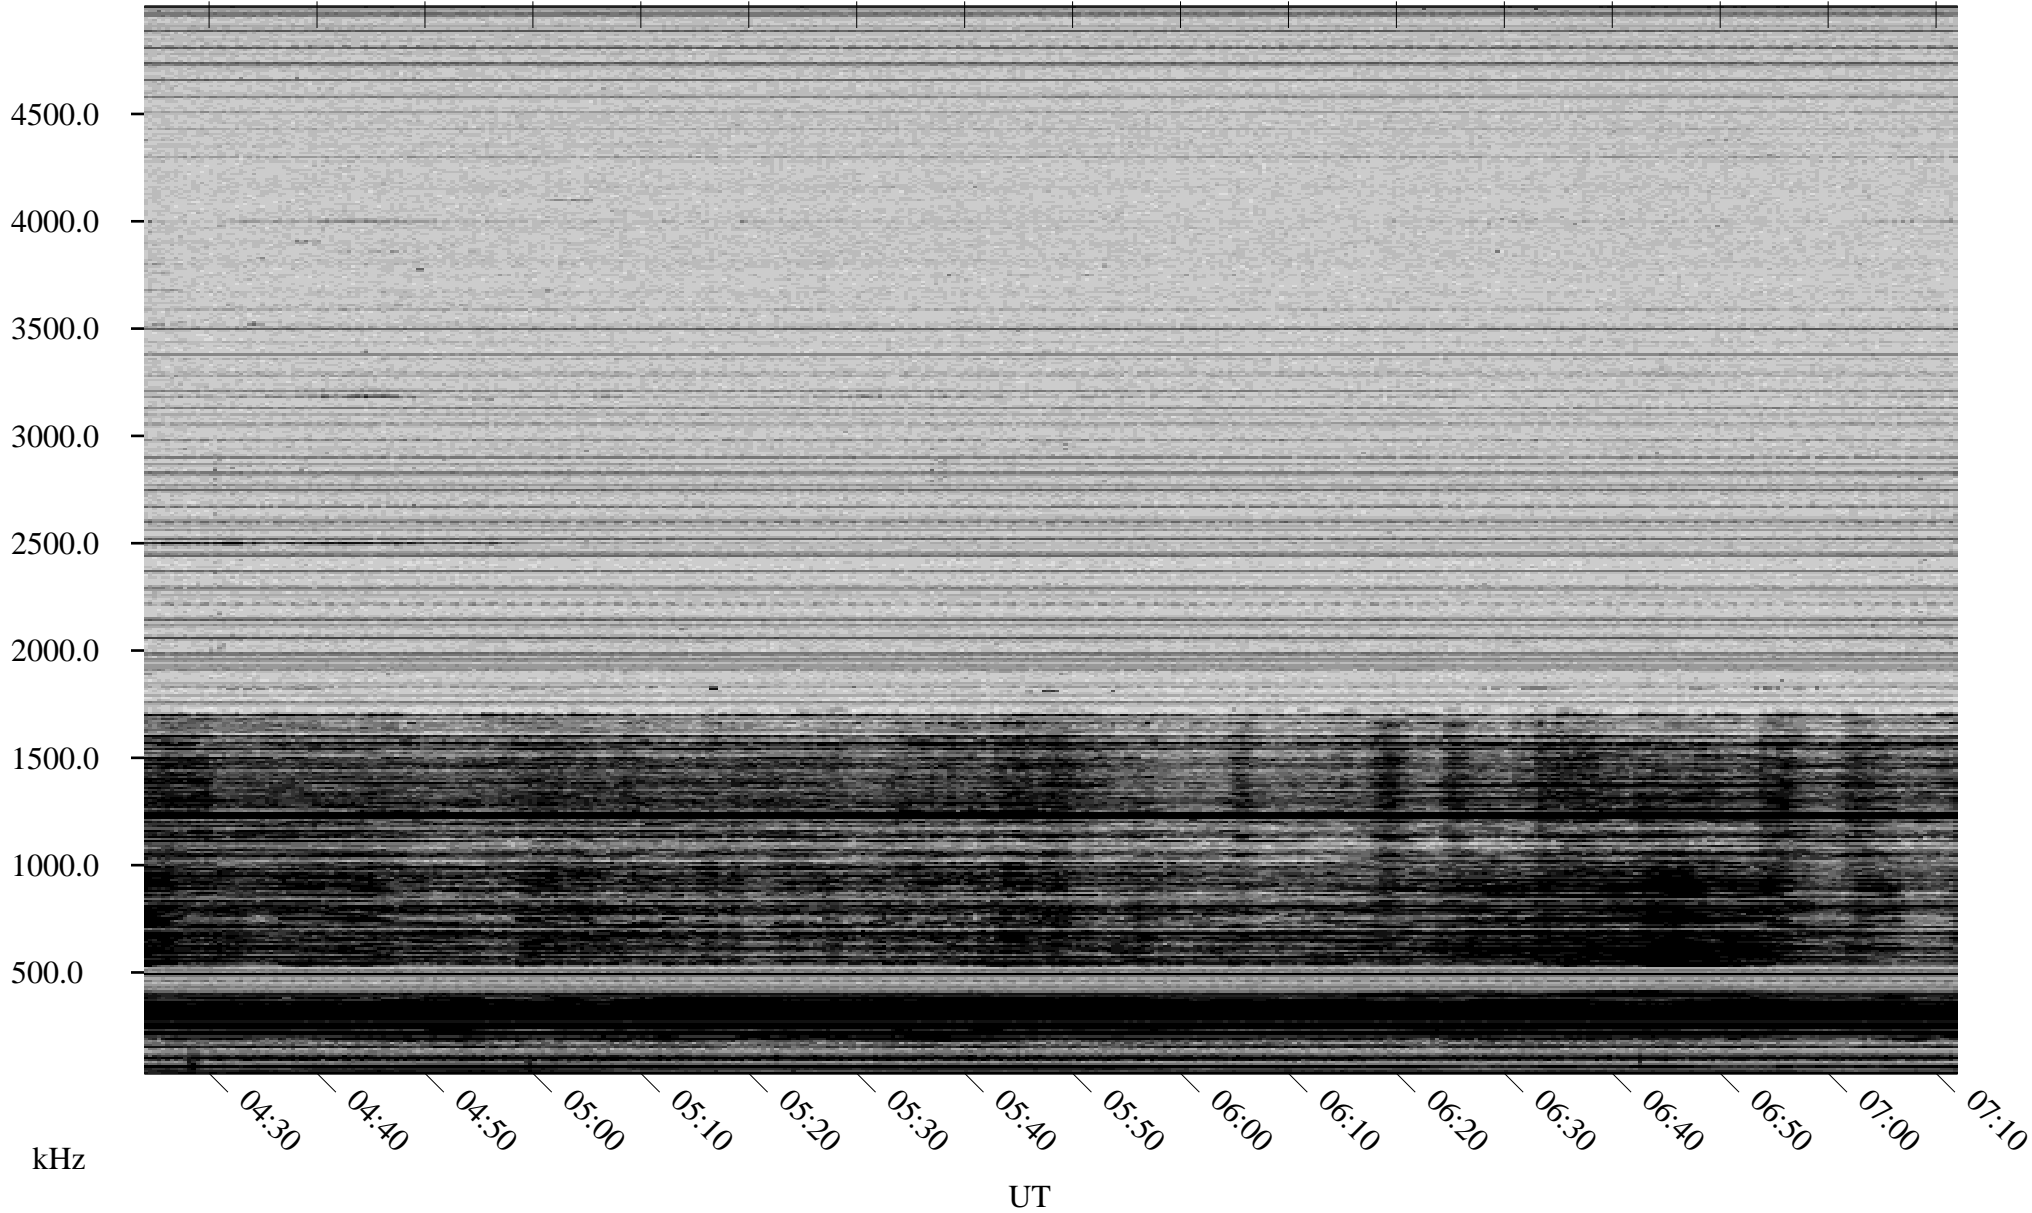

# 01/29/2007 Churchill, Manitoba

Linear Scale    Black = 161    White = 15

CH07029L.R00m max\_12

Page 1

# 01/29/2007 Churchill, Manitoba

Linear Scale    Black = 161    White = 15

CH07029L.R00m max\_12

Page 2

# 01/30/2007 Churchill, Manitoba

Linear Scale    Black = 161    White = 15

CH07029L.R00m max\_12

Page 3

# 01/30/2007 Churchill, Manitoba

Linear Scale    Black = 161    White = 15

CH07029L.R00m max\_12

Page 4