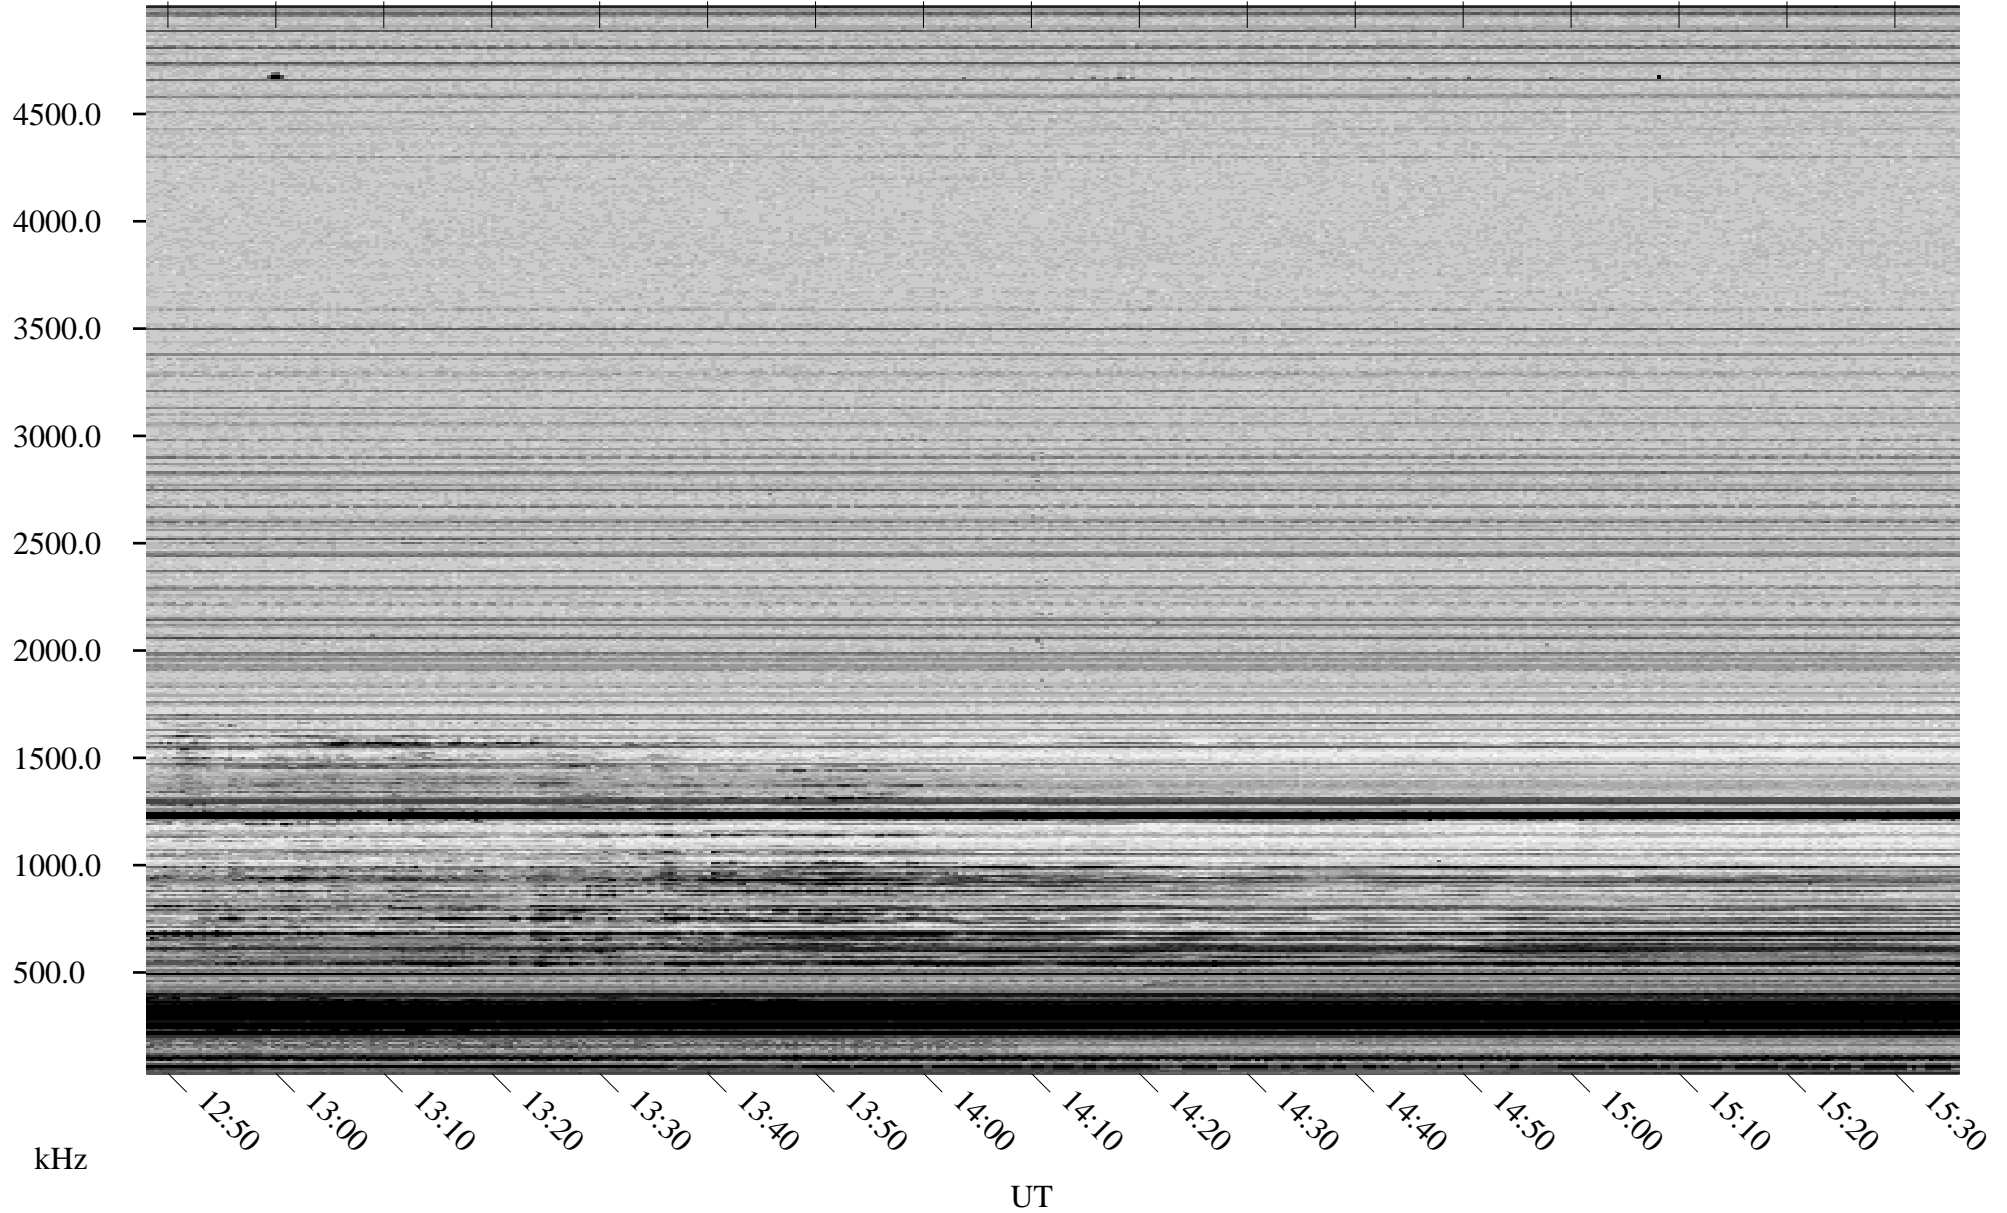

# 01/30/2007 Churchill, Manitoba

Linear Scale    Black = 161    White = 15

CH07029L.R00m max\_12

Page 5

# 01/30/2007 Churchill, Manitoba

Linear Scale    Black = 161    White = 15

CH07029L.R00m max\_12

Page 6

# 01/30/2007 Churchill, Manitoba

Linear Scale    Black = 161    White = 15

CH07029L.R00m max\_12

Page 7

# 01/30/2007 Churchill, Manitoba

Linear Scale    Black = 161    White = 15

CH07029L.R00m max\_12

Page 8