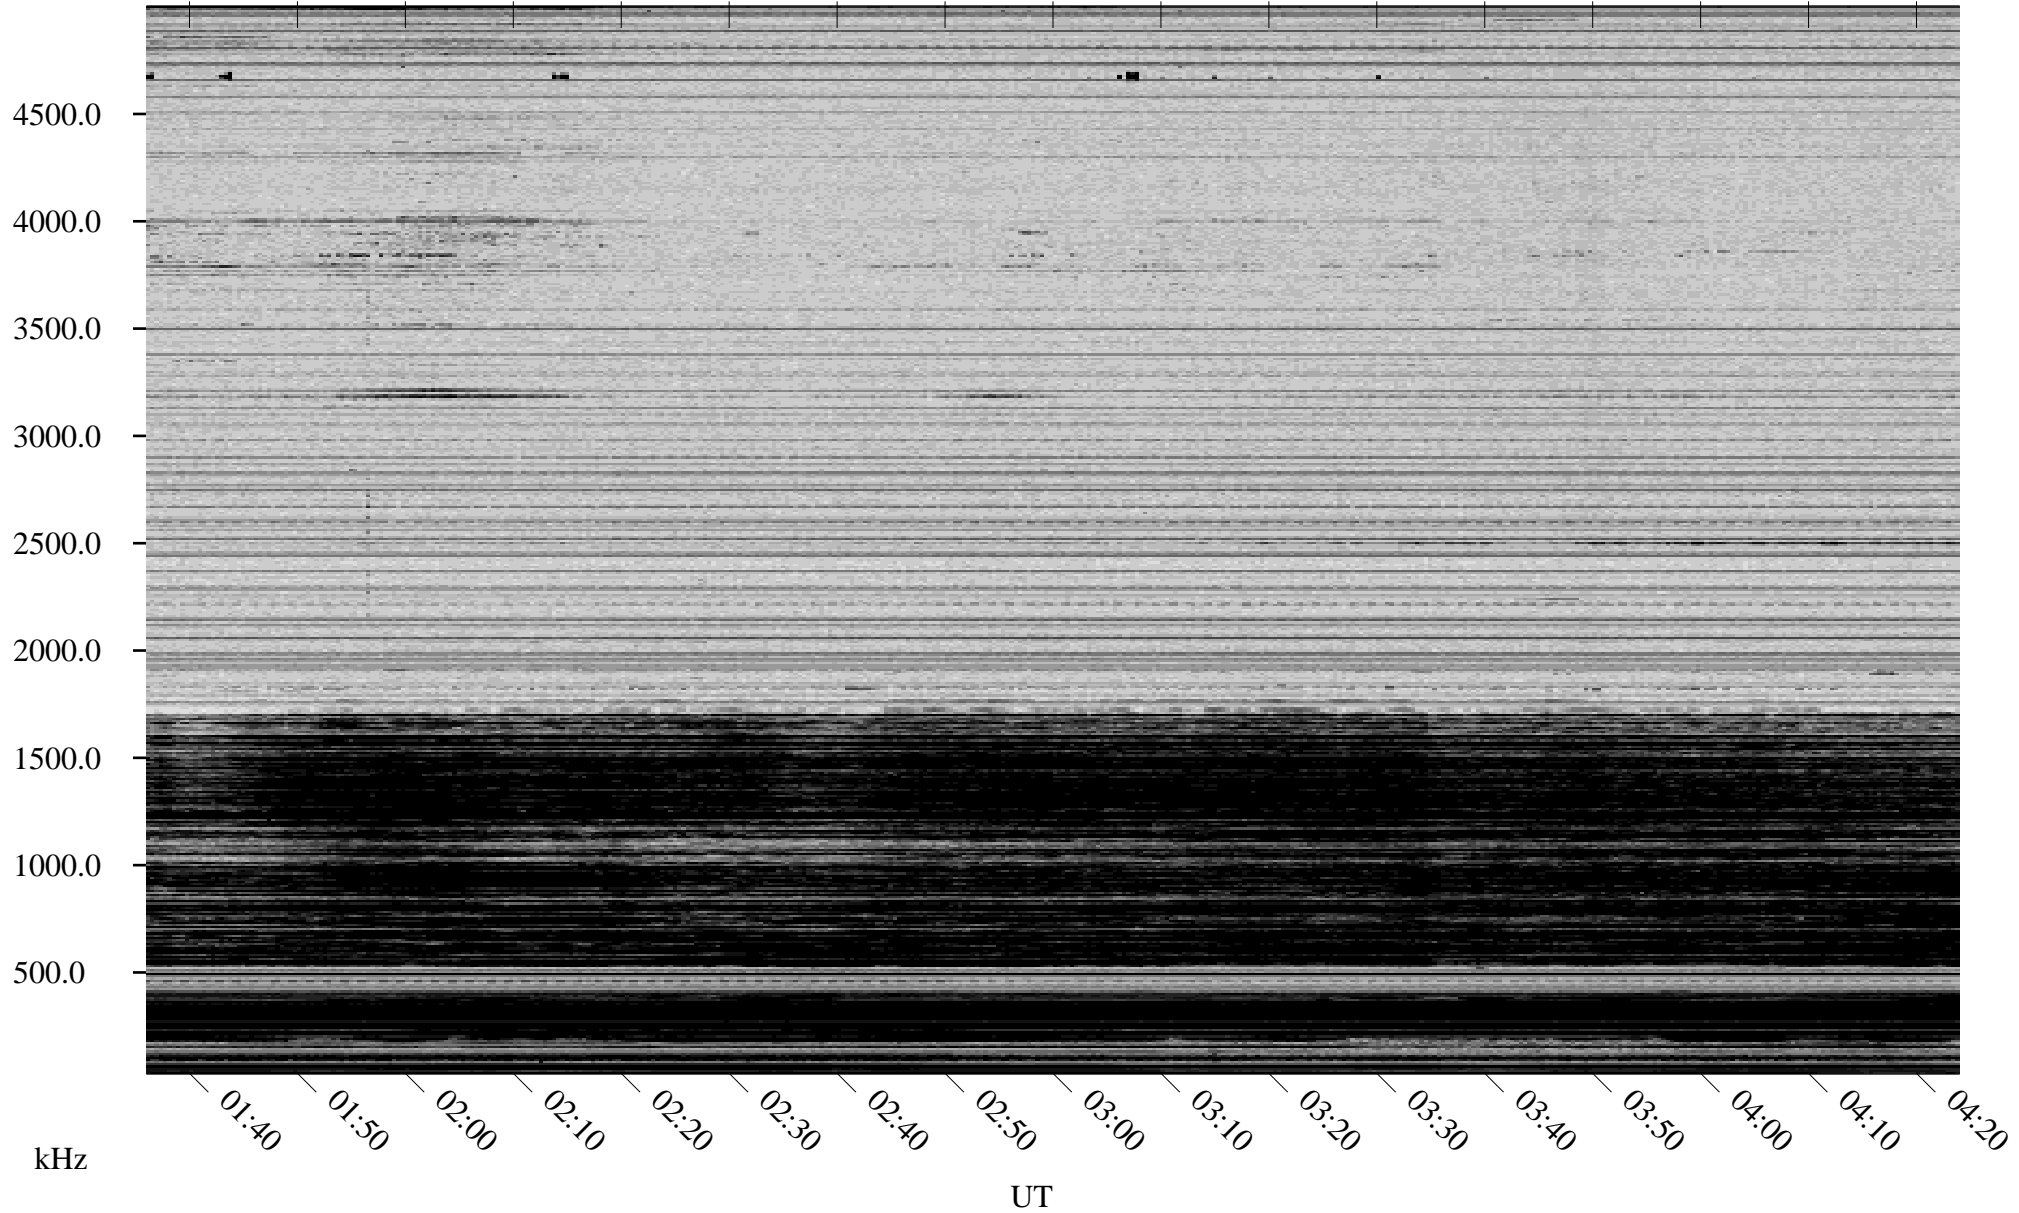

# 01/29/2007 Churchill, Manitoba

Linear Scale    Black = 161    White = 15

CH07029L.R00m max\_12

Page 1

# 01/29/2007 Churchill, Manitoba

Linear Scale    Black = 161    White = 15

CH07029L.R00m max\_12

Page 2

# 01/30/2007 Churchill, Manitoba

Linear Scale    Black = 161    White = 15

CH07029L.R00m max\_12

Page 3

# 01/30/2007 Churchill, Manitoba

Linear Scale    Black = 161    White = 15

CH07029L.R00m max\_12

Page 4