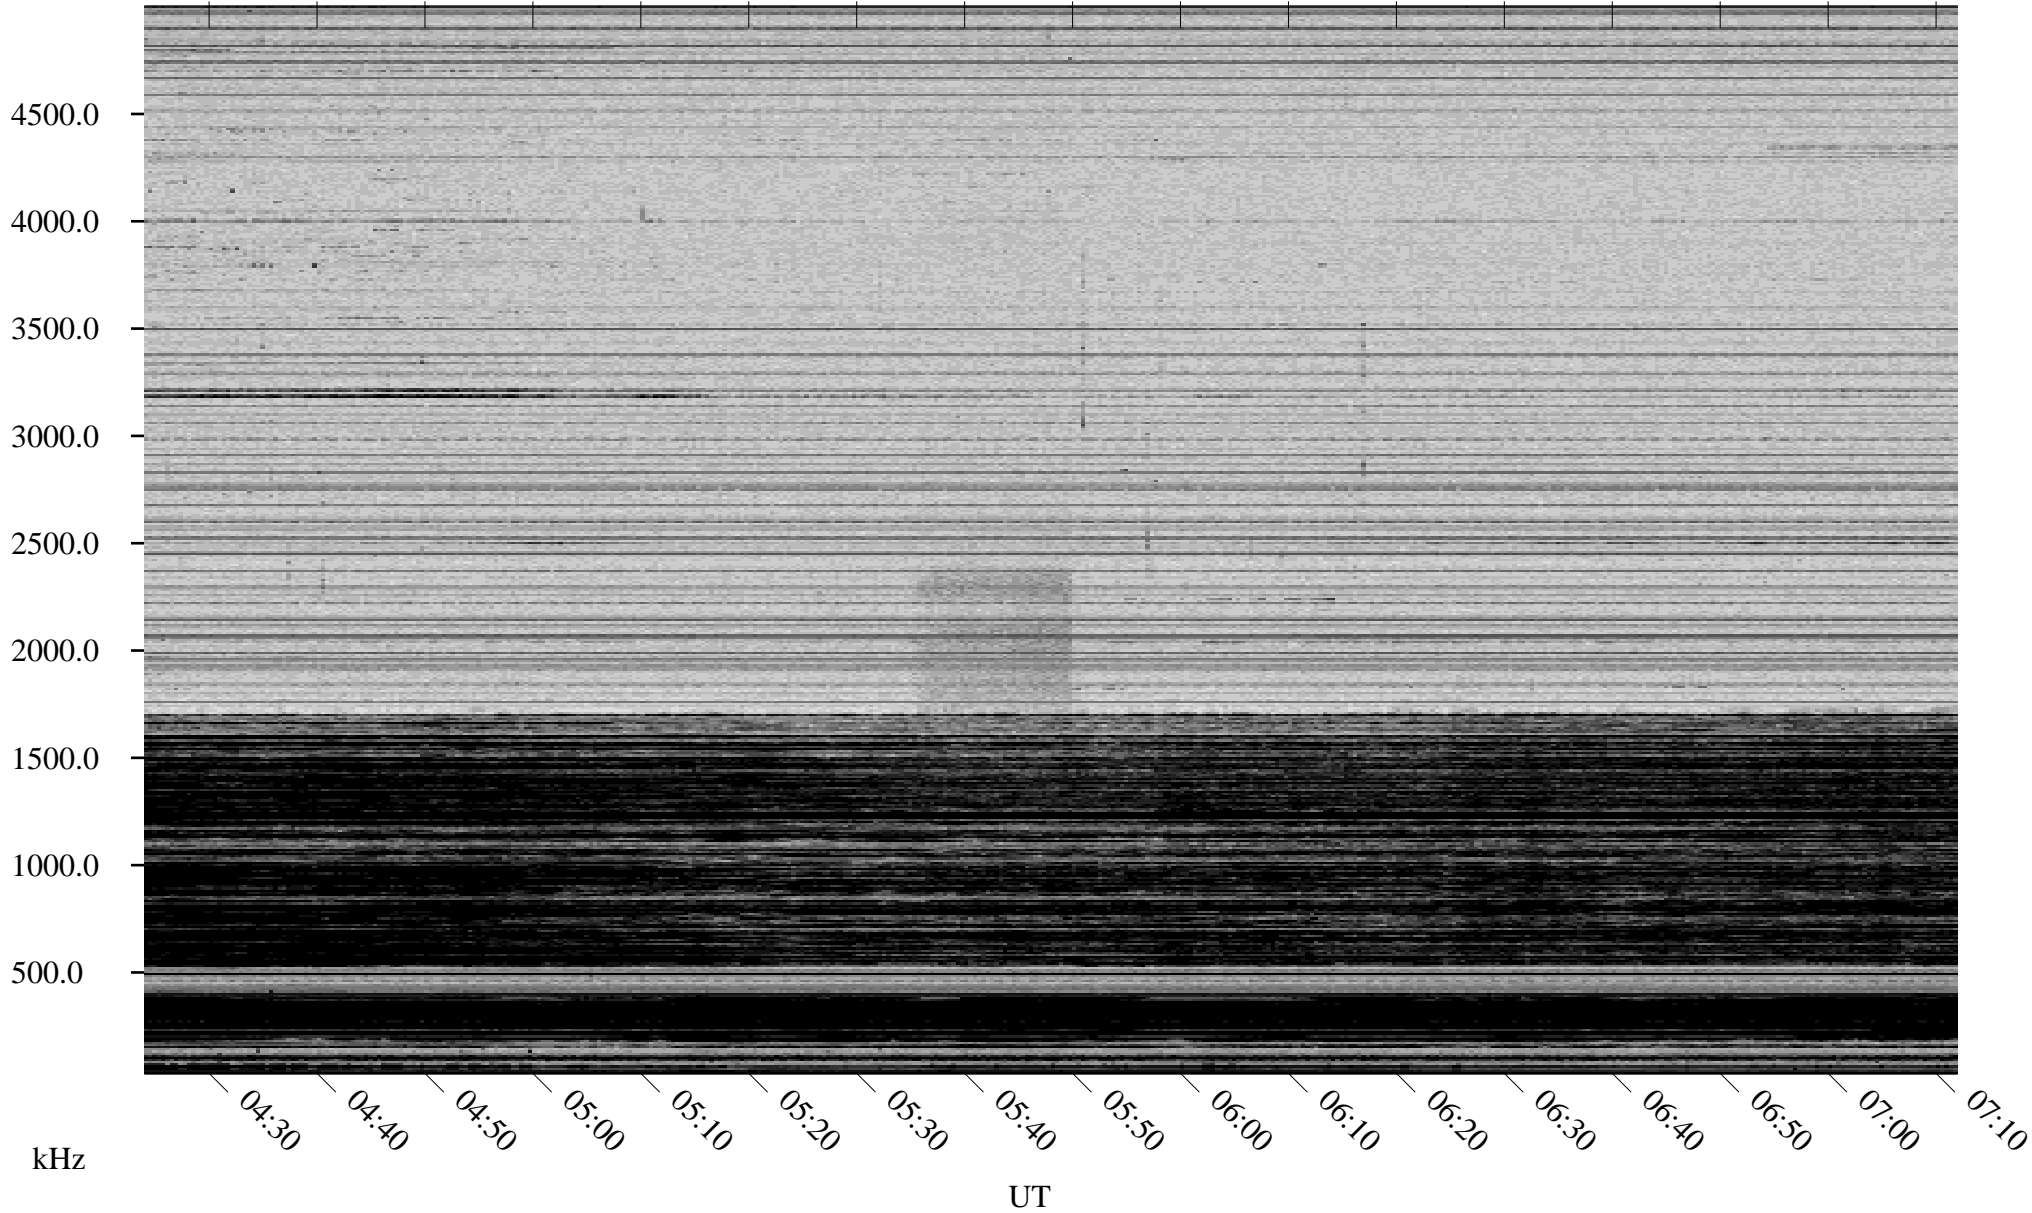

01/30/2007 Churchill, Manitoba

Linear Scale Black = 161 White = 15

CH07030L.R00m max_12

Page 1

01/30/2007 Churchill, Manitoba

Linear Scale Black = 161 White = 15

CH07030L.R00m max_12

Page 2

01/31/2007 Churchill, Manitoba

Linear Scale Black = 161 White = 15

CH07030L.R00m max_12

Page 3

01/31/2007 Churchill, Manitoba

Linear Scale Black = 161 White = 15

CH07030L.R00m max_12

Page 4

01/31/2007 Churchill, Manitoba

Linear Scale Black = 161 White = 15

CH07030L.R00m max_12

Page 5

01/31/2007 Churchill, Manitoba

Linear Scale Black = 161 White = 15

CH07030L.R00m max_12

Page 6

01/31/2007 Churchill, Manitoba

Linear Scale Black = 161 White = 15

CH07030L.R00m max_12

Page 7

01/31/2007 Churchill, Manitoba

Linear Scale Black = 161 White = 15

CH07030L.R00m max_12

Page 8