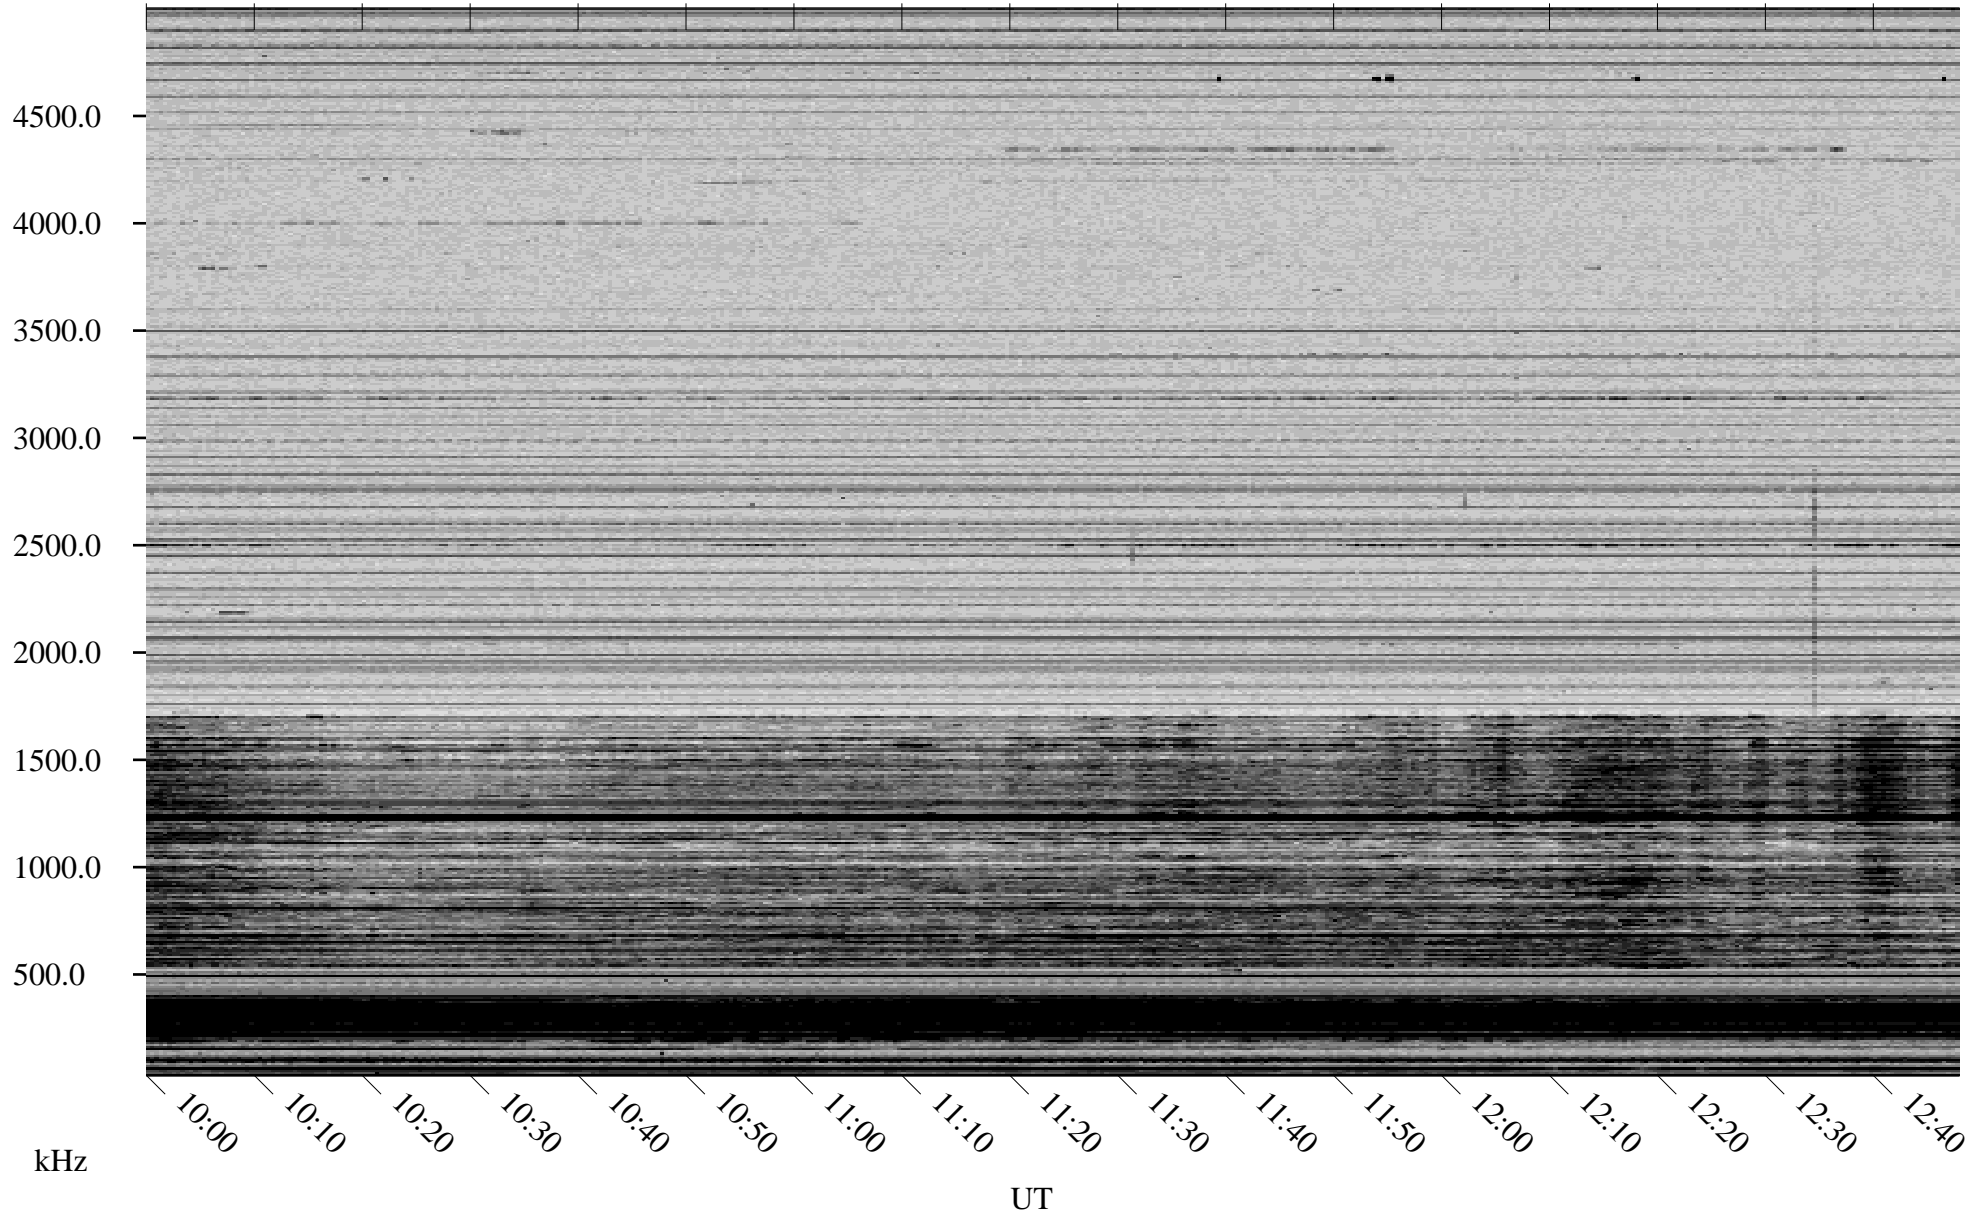

01/30/2007 Churchill, Manitoba

Linear Scale Black = 161 White = 15

CH07030L.R00m max_12

Page 1

01/30/2007 Churchill, Manitoba

Linear Scale Black = 161 White = 15

CH07030L.R00m max_12

Page 2

01/31/2007 Churchill, Manitoba

Linear Scale Black = 161 White = 15

CH07030L.R00m max_12

Page 3

01/31/2007 Churchill, Manitoba

Linear Scale Black = 161 White = 15

CH07030L.R00m max_12

Page 4

01/31/2007 Churchill, Manitoba

Linear Scale Black = 161 White = 15

CH07030L.R00m max_12

Page 5

01/31/2007 Churchill, Manitoba

Linear Scale Black = 161 White = 15

CH07030L.R00m max_12

Page 6

01/31/2007 Churchill, Manitoba

Linear Scale Black = 161 White = 15

CH07030L.R00m max_12

Page 7

01/31/2007 Churchill, Manitoba

Linear Scale Black = 161 White = 15

CH07030L.R00m max_12

Page 8