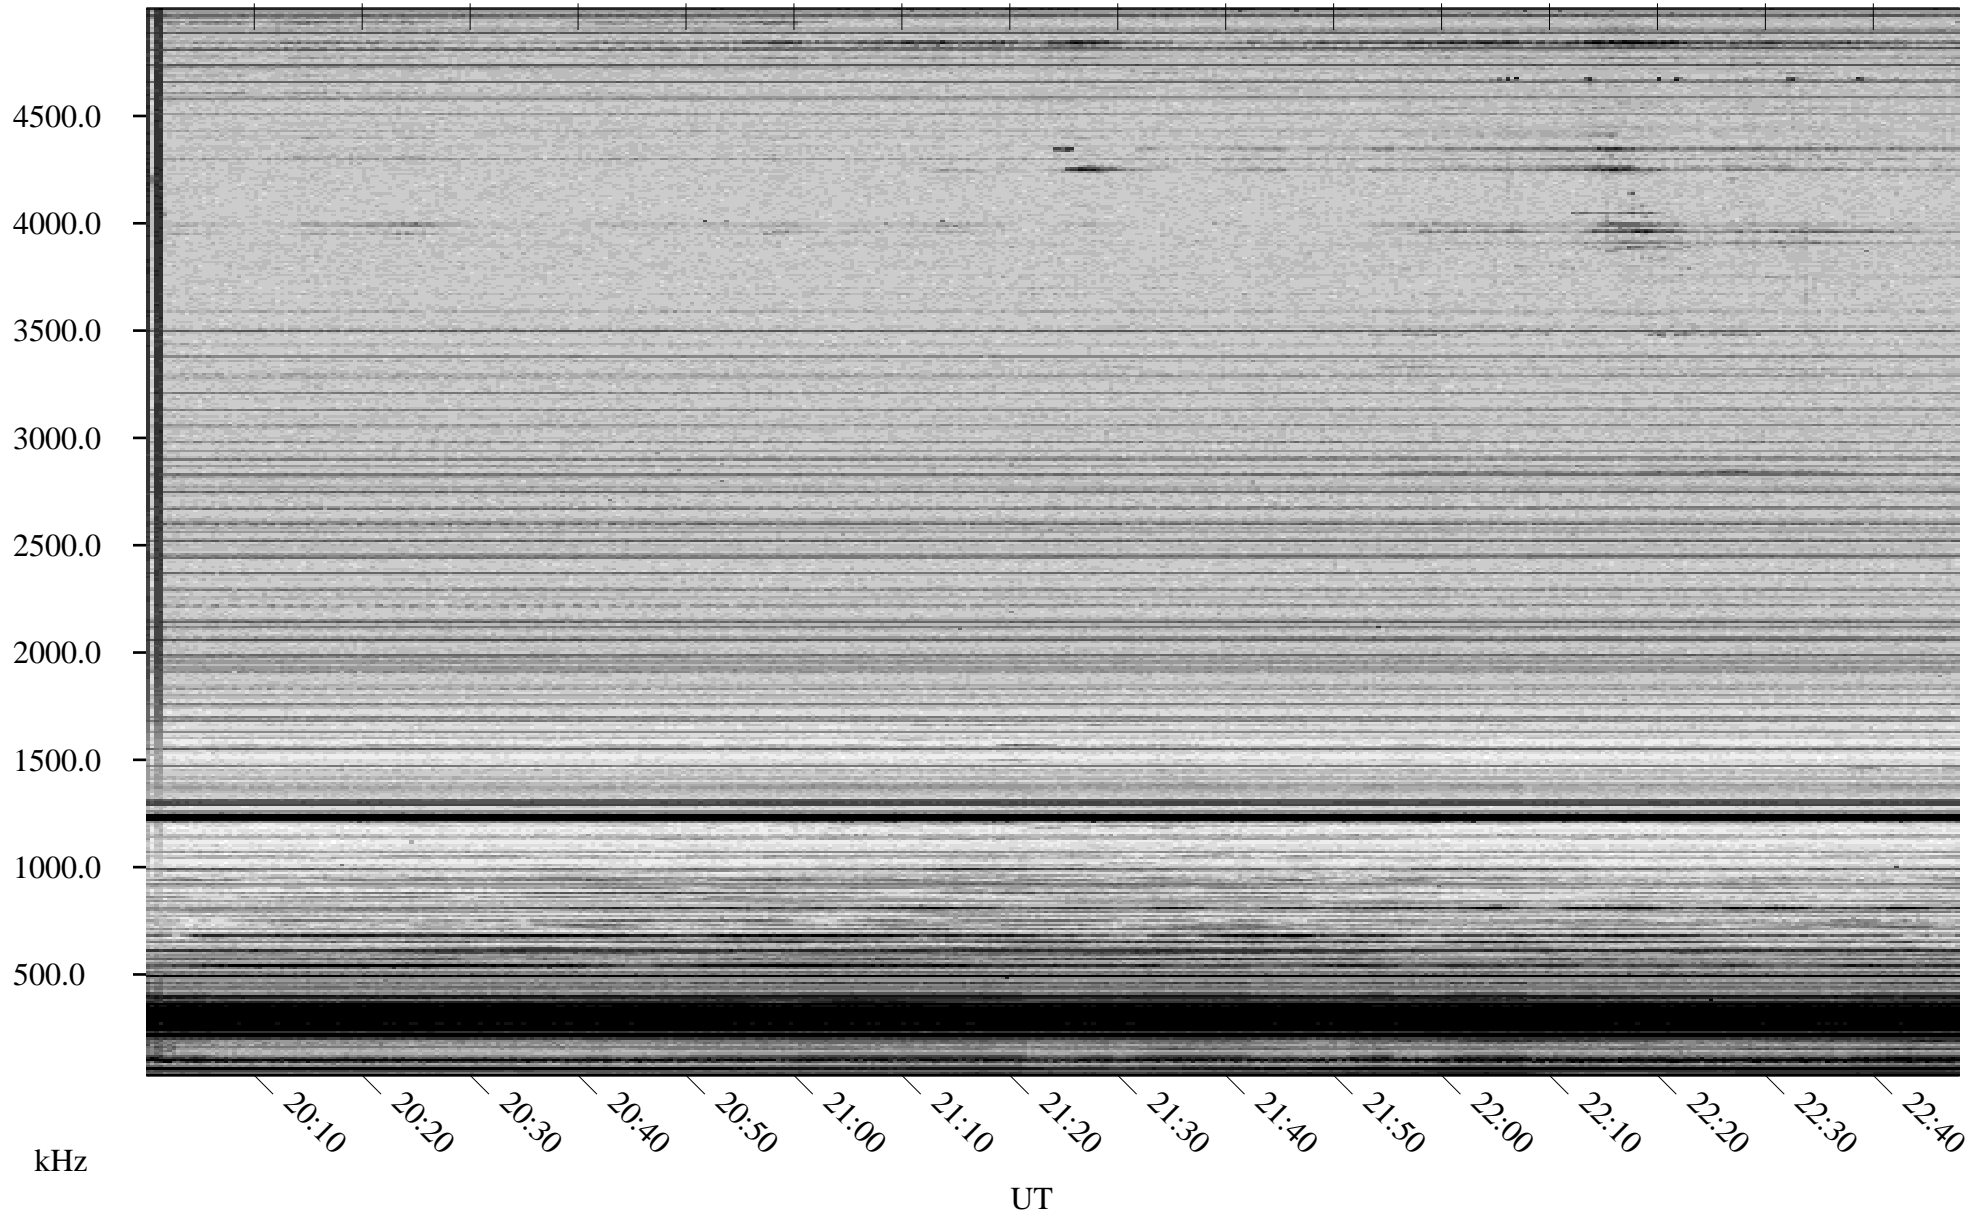

01/30/2007 Churchill, Manitoba

Linear Scale Black = 161 White = 15

CH07030L.R00m max_12

Page 1

01/30/2007 Churchill, Manitoba

Linear Scale Black = 161 White = 15

CH07030L.R00m max_12

Page 2

01/31/2007 Churchill, Manitoba

Linear Scale Black = 161 White = 15

CH07030L.R00m max_12

Page 3

01/31/2007 Churchill, Manitoba

Linear Scale Black = 161 White = 15

CH07030L.R00m max_12

Page 4

01/31/2007 Churchill, Manitoba

Linear Scale Black = 161 White = 15

CH07030L.R00m max_12

Page 5

01/31/2007 Churchill, Manitoba

Linear Scale Black = 161 White = 15

CH07030L.R00m max_12

Page 6

01/31/2007 Churchill, Manitoba

Linear Scale Black = 161 White = 15

CH07030L.R00m max_12

Page 7

01/31/2007 Churchill, Manitoba

Linear Scale Black = 161 White = 15

CH07030L.R00m max_12

Page 8