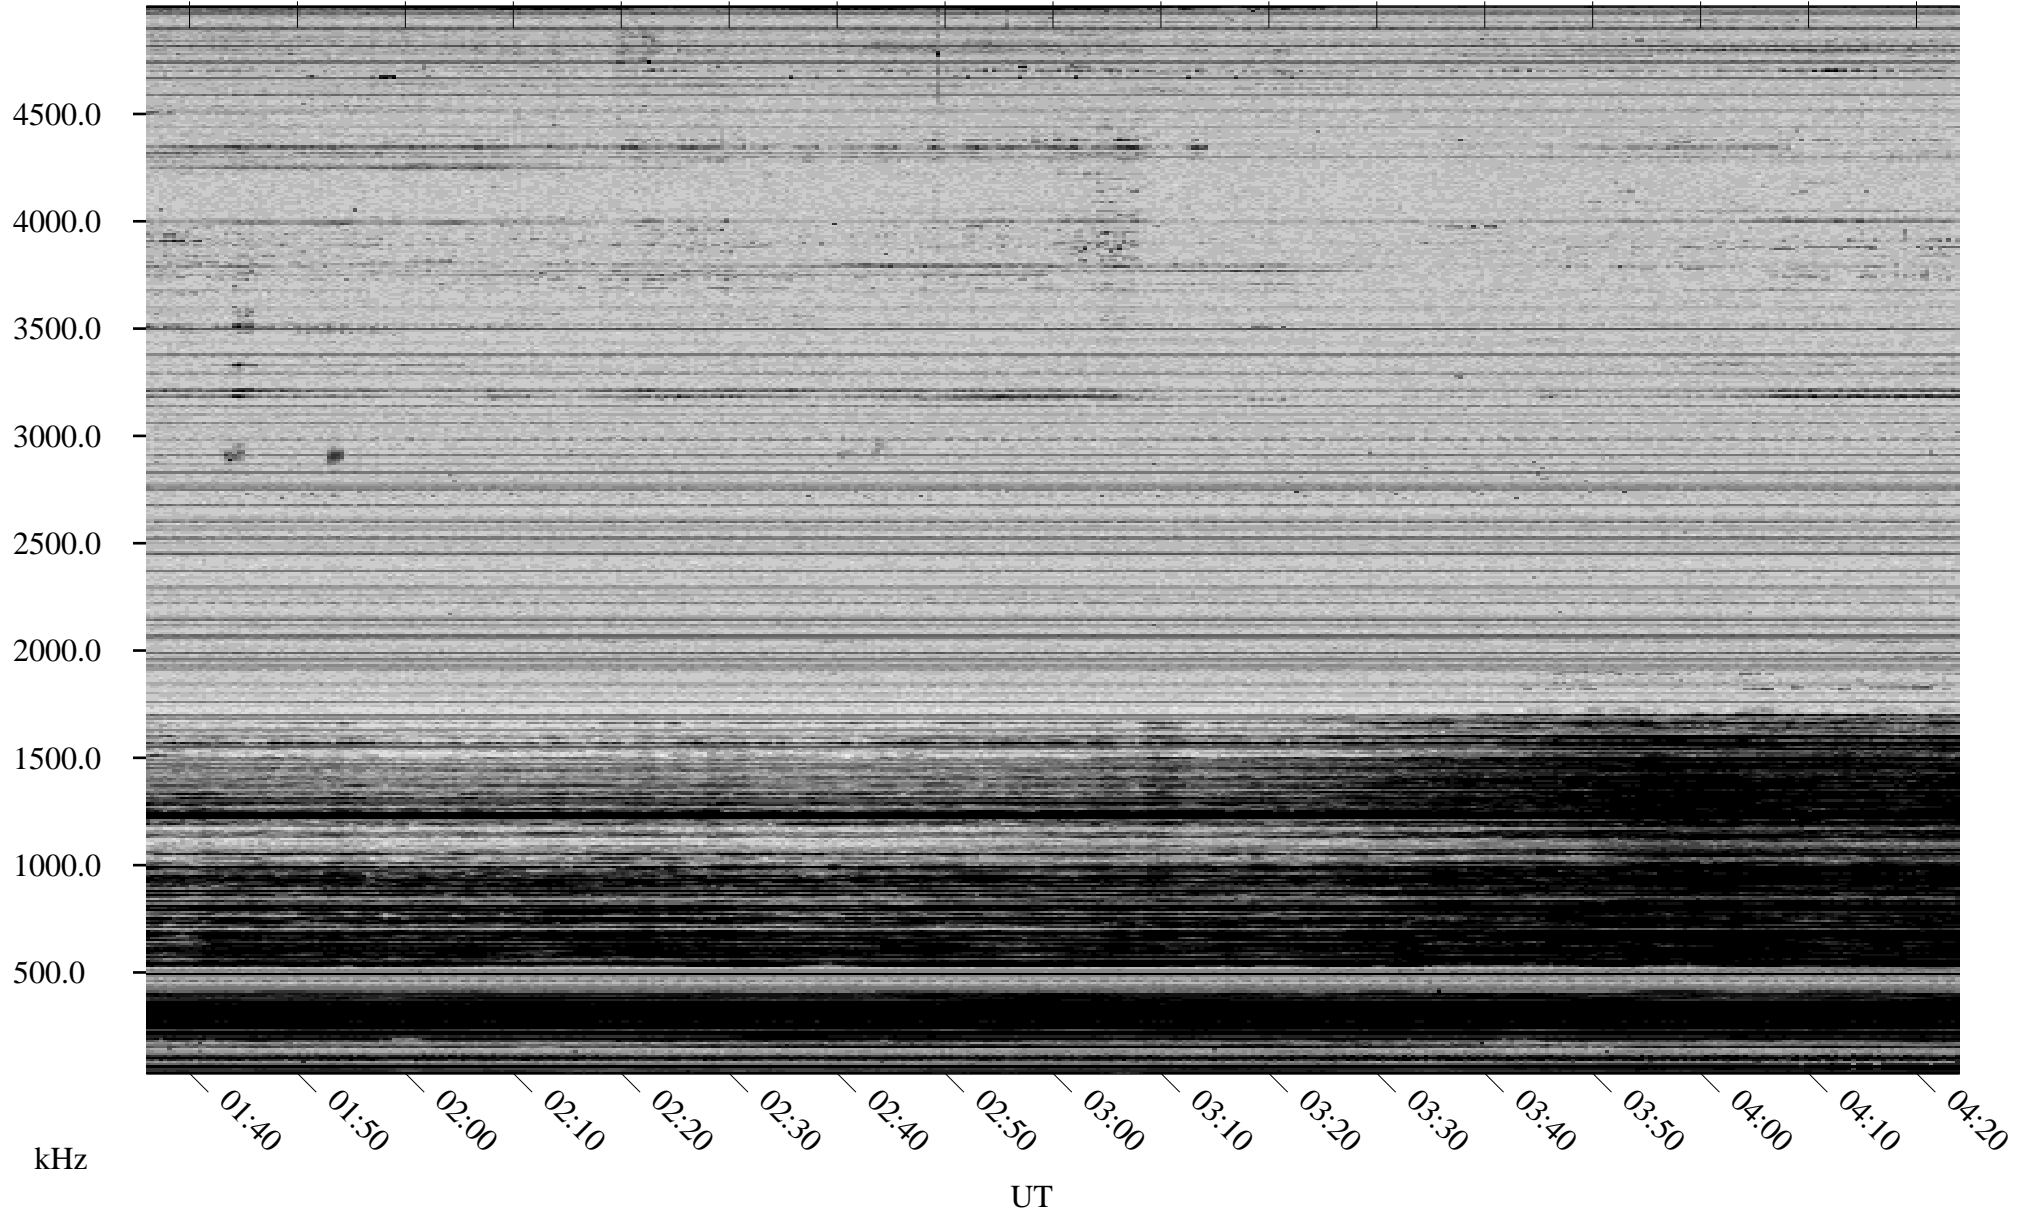

01/30/2007 Churchill, Manitoba

Linear Scale Black = 161 White = 15

CH07030L.R00m max_12

Page 1

01/30/2007 Churchill, Manitoba

Linear Scale Black = 161 White = 15

CH07030L.R00m max_12

Page 2

01/31/2007 Churchill, Manitoba

Linear Scale Black = 161 White = 15

CH07030L.R00m max_12

Page 3

01/31/2007 Churchill, Manitoba

Linear Scale Black = 161 White = 15

CH07030L.R00m max_12

Page 4

01/31/2007 Churchill, Manitoba

Linear Scale Black = 161 White = 15

CH07030L.R00m max_12

Page 5

01/31/2007 Churchill, Manitoba

Linear Scale Black = 161 White = 15

CH07030L.R00m max_12

Page 6

01/31/2007 Churchill, Manitoba

Linear Scale Black = 161 White = 15

CH07030L.R00m max_12

Page 7

01/31/2007 Churchill, Manitoba

Linear Scale Black = 161 White = 15

CH07030L.R00m max_12

Page 8