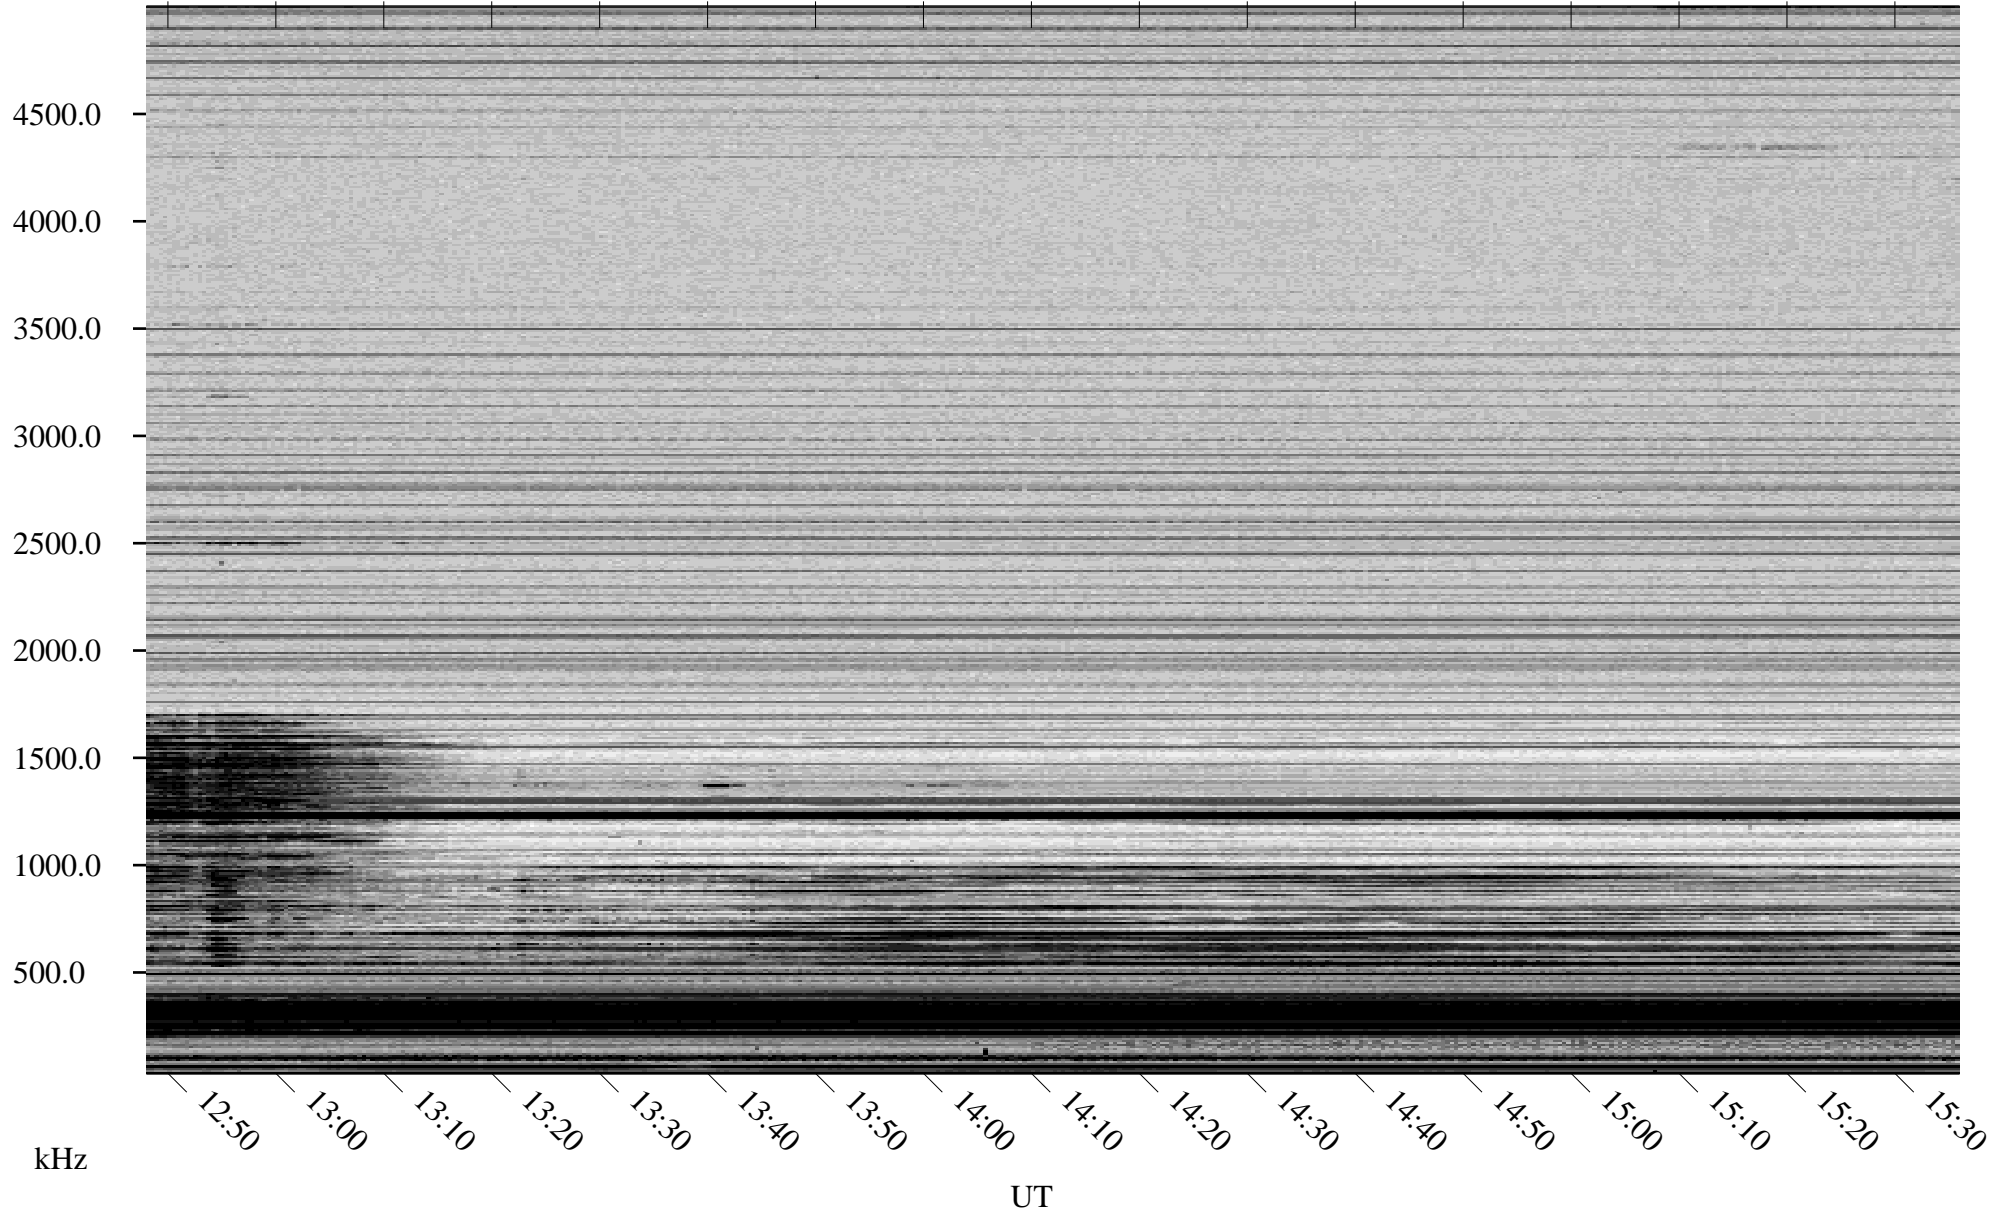

01/30/2007 Churchill, Manitoba

Linear Scale Black = 161 White = 15

CH07030L.R00m max_12

Page 1

01/30/2007 Churchill, Manitoba

Linear Scale Black = 161 White = 15

CH07030L.R00m max_12

Page 2

01/31/2007 Churchill, Manitoba

Linear Scale Black = 161 White = 15

CH07030L.R00m max_12

Page 3

01/31/2007 Churchill, Manitoba

Linear Scale Black = 161 White = 15

CH07030L.R00m max_12

Page 4

01/31/2007 Churchill, Manitoba

Linear Scale Black = 161 White = 15

CH07030L.R00m max_12

Page 5

01/31/2007 Churchill, Manitoba

Linear Scale Black = 161 White = 15

CH07030L.R00m max_12

Page 6

01/31/2007 Churchill, Manitoba

Linear Scale Black = 161 White = 15

CH07030L.R00m max_12

Page 7

01/31/2007 Churchill, Manitoba

Linear Scale Black = 161 White = 15

CH07030L.R00m max_12

Page 8