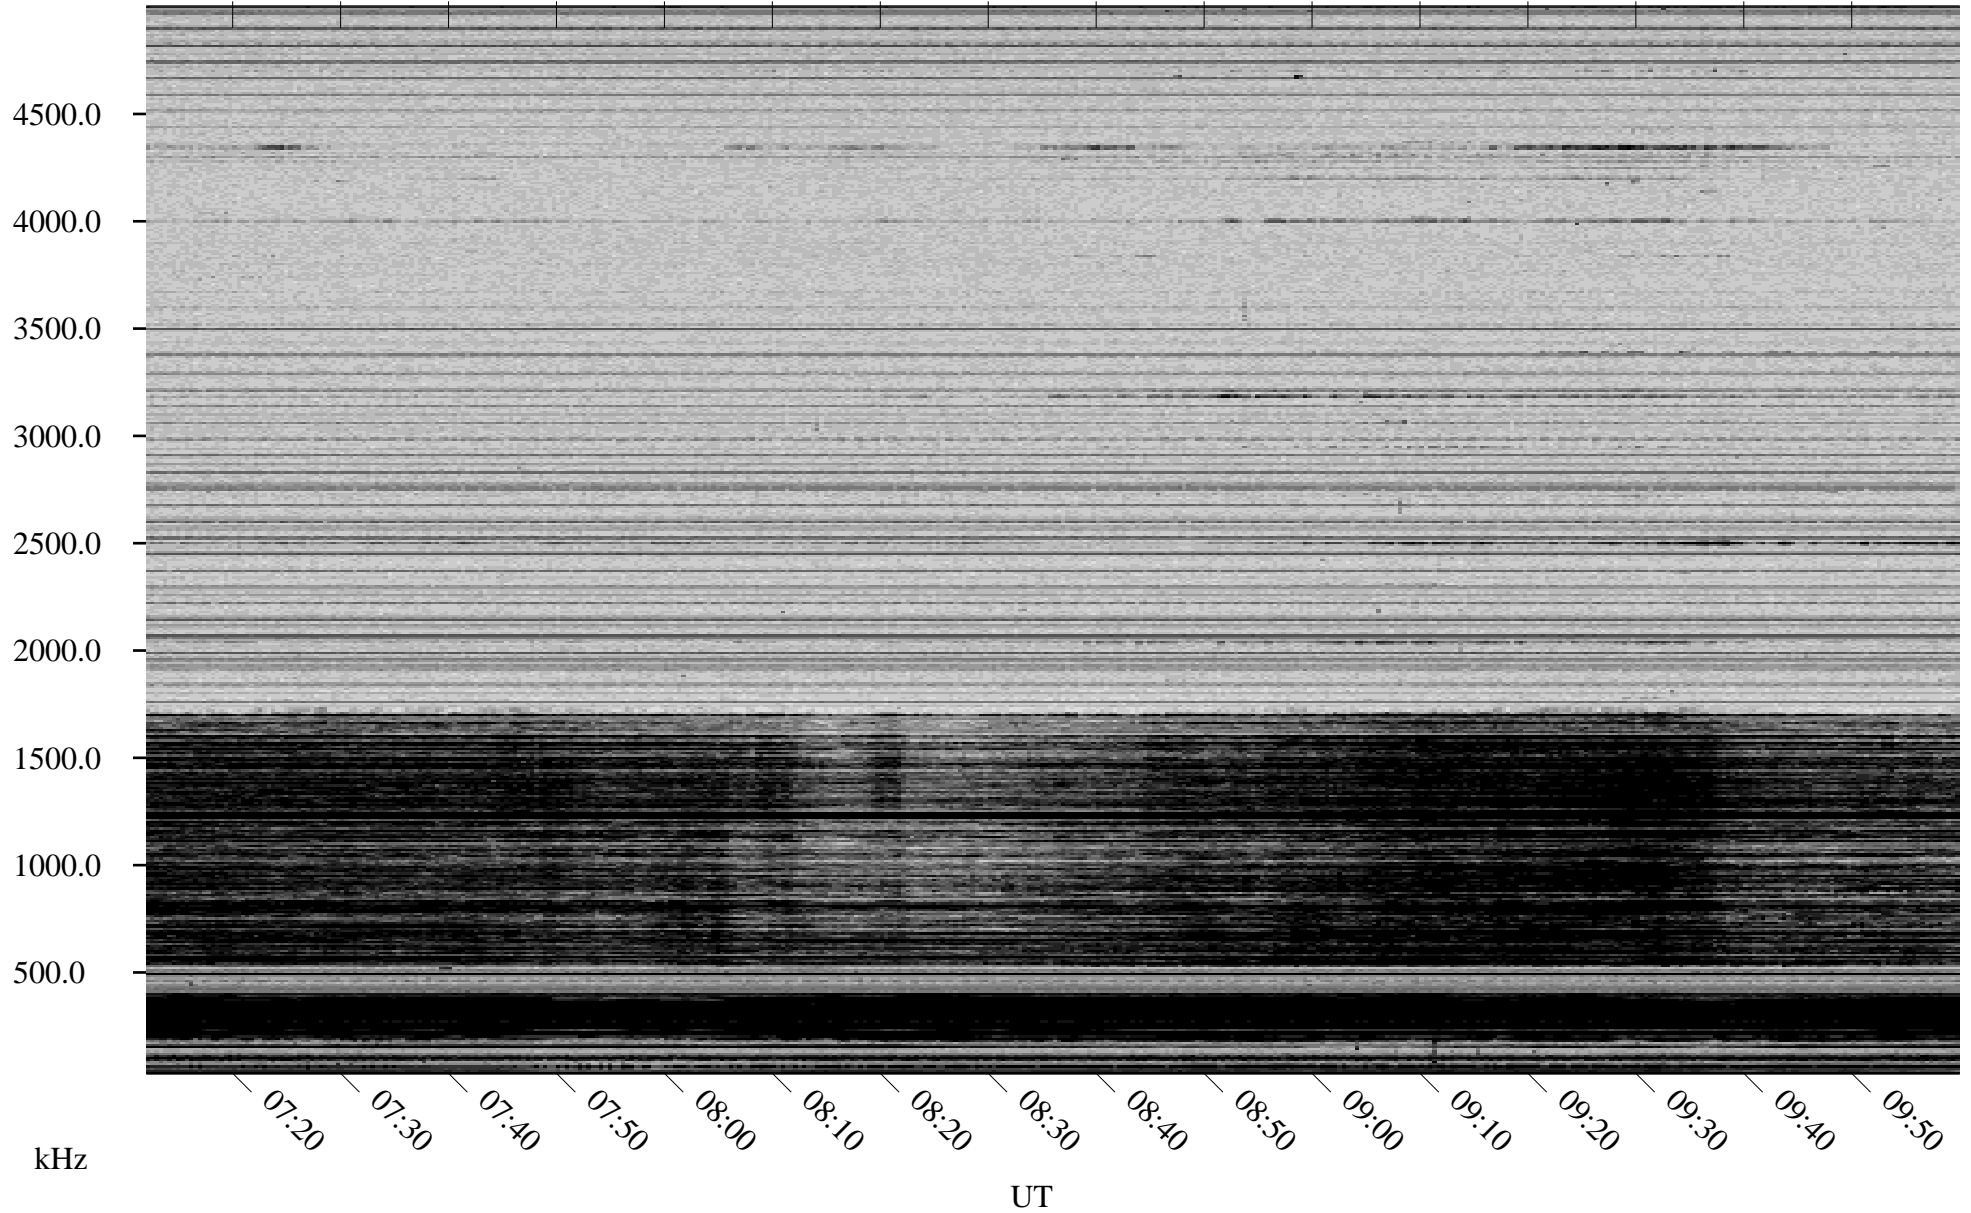

01/30/2007 Churchill, Manitoba

Linear Scale Black = 161 White = 15

CH07030L.R00m max_12

Page 1

01/30/2007 Churchill, Manitoba

Linear Scale Black = 161 White = 15

CH07030L.R00m max_12

Page 2

01/31/2007 Churchill, Manitoba

Linear Scale Black = 161 White = 15

CH07030L.R00m max_12

Page 3

01/31/2007 Churchill, Manitoba

Linear Scale Black = 161 White = 15

CH07030L.R00m max_12

Page 4

01/31/2007 Churchill, Manitoba

Linear Scale Black = 161 White = 15

CH07030L.R00m max_12

Page 5

01/31/2007 Churchill, Manitoba

Linear Scale Black = 161 White = 15

CH07030L.R00m max_12

Page 6

01/31/2007 Churchill, Manitoba

Linear Scale Black = 161 White = 15

CH07030L.R00m max_12

Page 7

01/31/2007 Churchill, Manitoba

Linear Scale Black = 161 White = 15

CH07030L.R00m max_12

Page 8