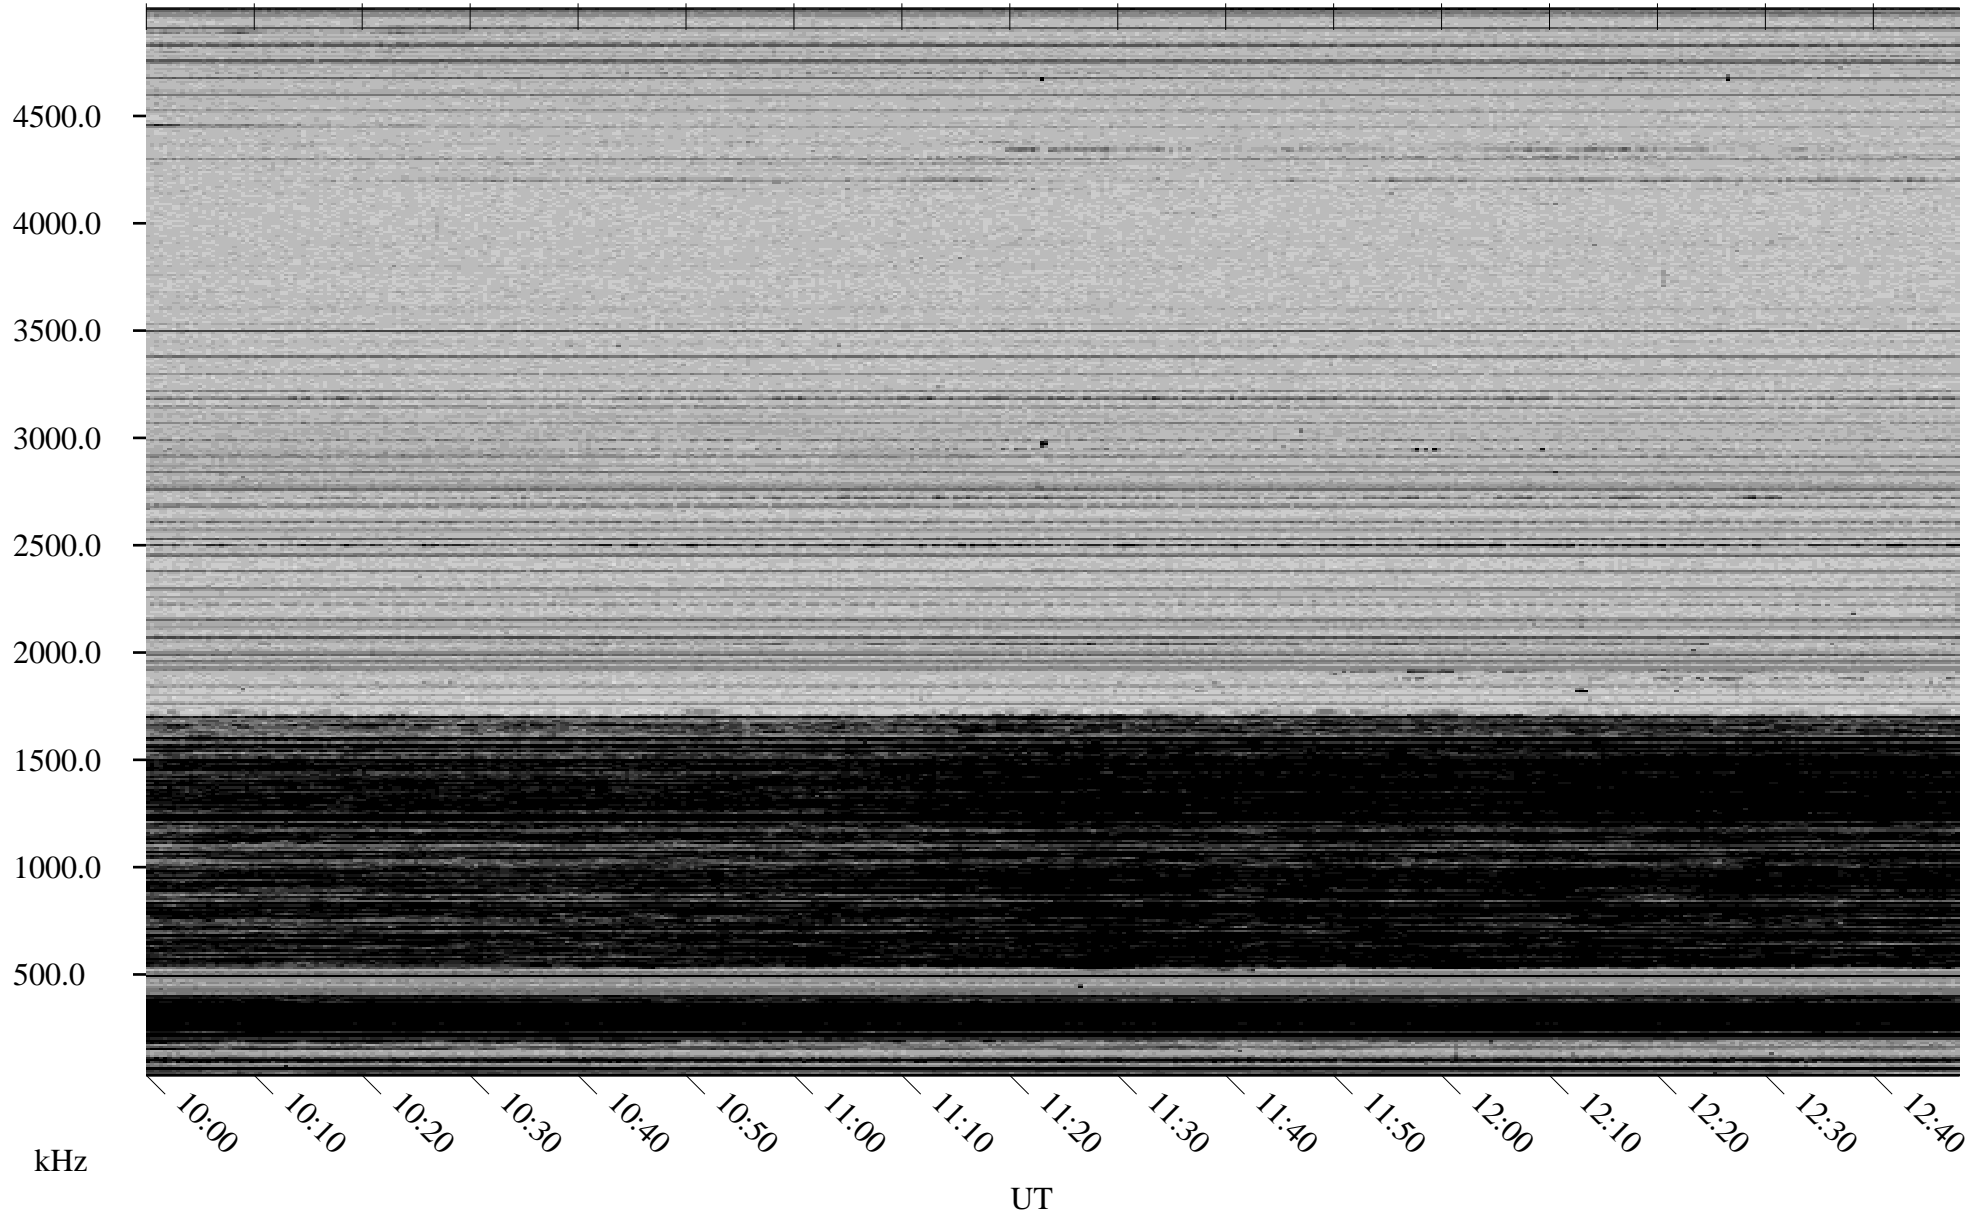

# 02/01/2007 Churchill, Manitoba

Linear Scale    Black = 161    White = 15

CH07031L.R00m max\_12

Page 4

# 02/01/2007 Churchill, Manitoba

Linear Scale    Black = 161    White = 15

CH07031L.R00m max\_12

Page 5

# 02/01/2007 Churchill, Manitoba

Linear Scale    Black = 161    White = 15

CH07031L.R00m max\_12

Page 6

02/01/2007 Churchill, Manitoba

Linear Scale Black = 161 White = 15

CH07031L.R00m max\_12

Page 7

02/01/2007 Churchill, Manitoba

Linear Scale Black = 161 White = 15

CH07031L.R00m max\_12

Page 8