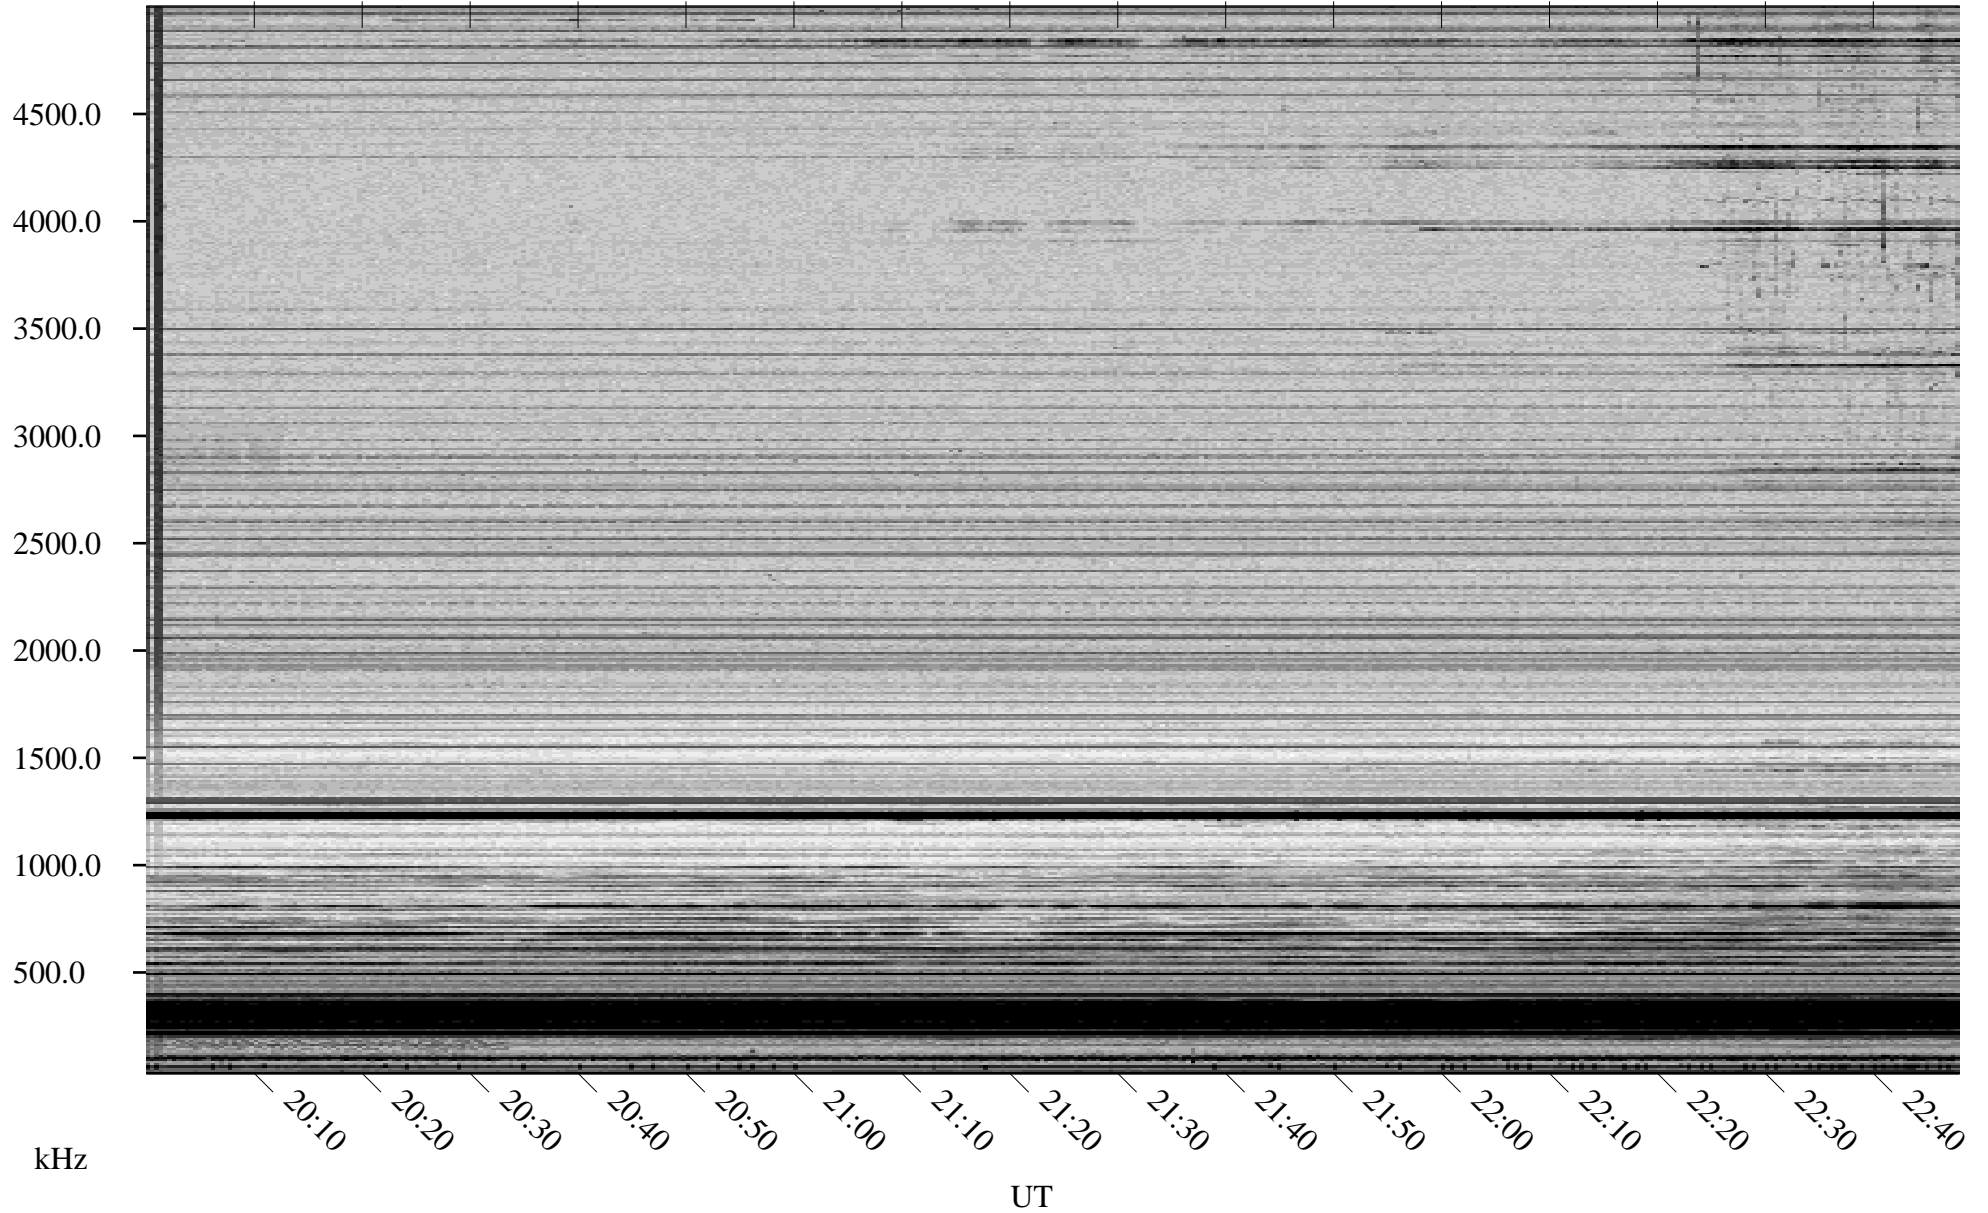

# 01/31/2007 Churchill, Manitoba

Linear Scale    Black = 161    White = 15

CH07031L.R00m max\_12

Page 1

# 01/31/2007 Churchill, Manitoba

Linear Scale    Black = 161    White = 15

CH07031L.R00m max\_12

Page 2

# 02/01/2007 Churchill, Manitoba

Linear Scale    Black = 161    White = 15

CH07031L.R00m max\_12

Page 3

# 02/01/2007 Churchill, Manitoba

Linear Scale    Black = 161    White = 15

CH07031L.R00m max\_12

Page 4