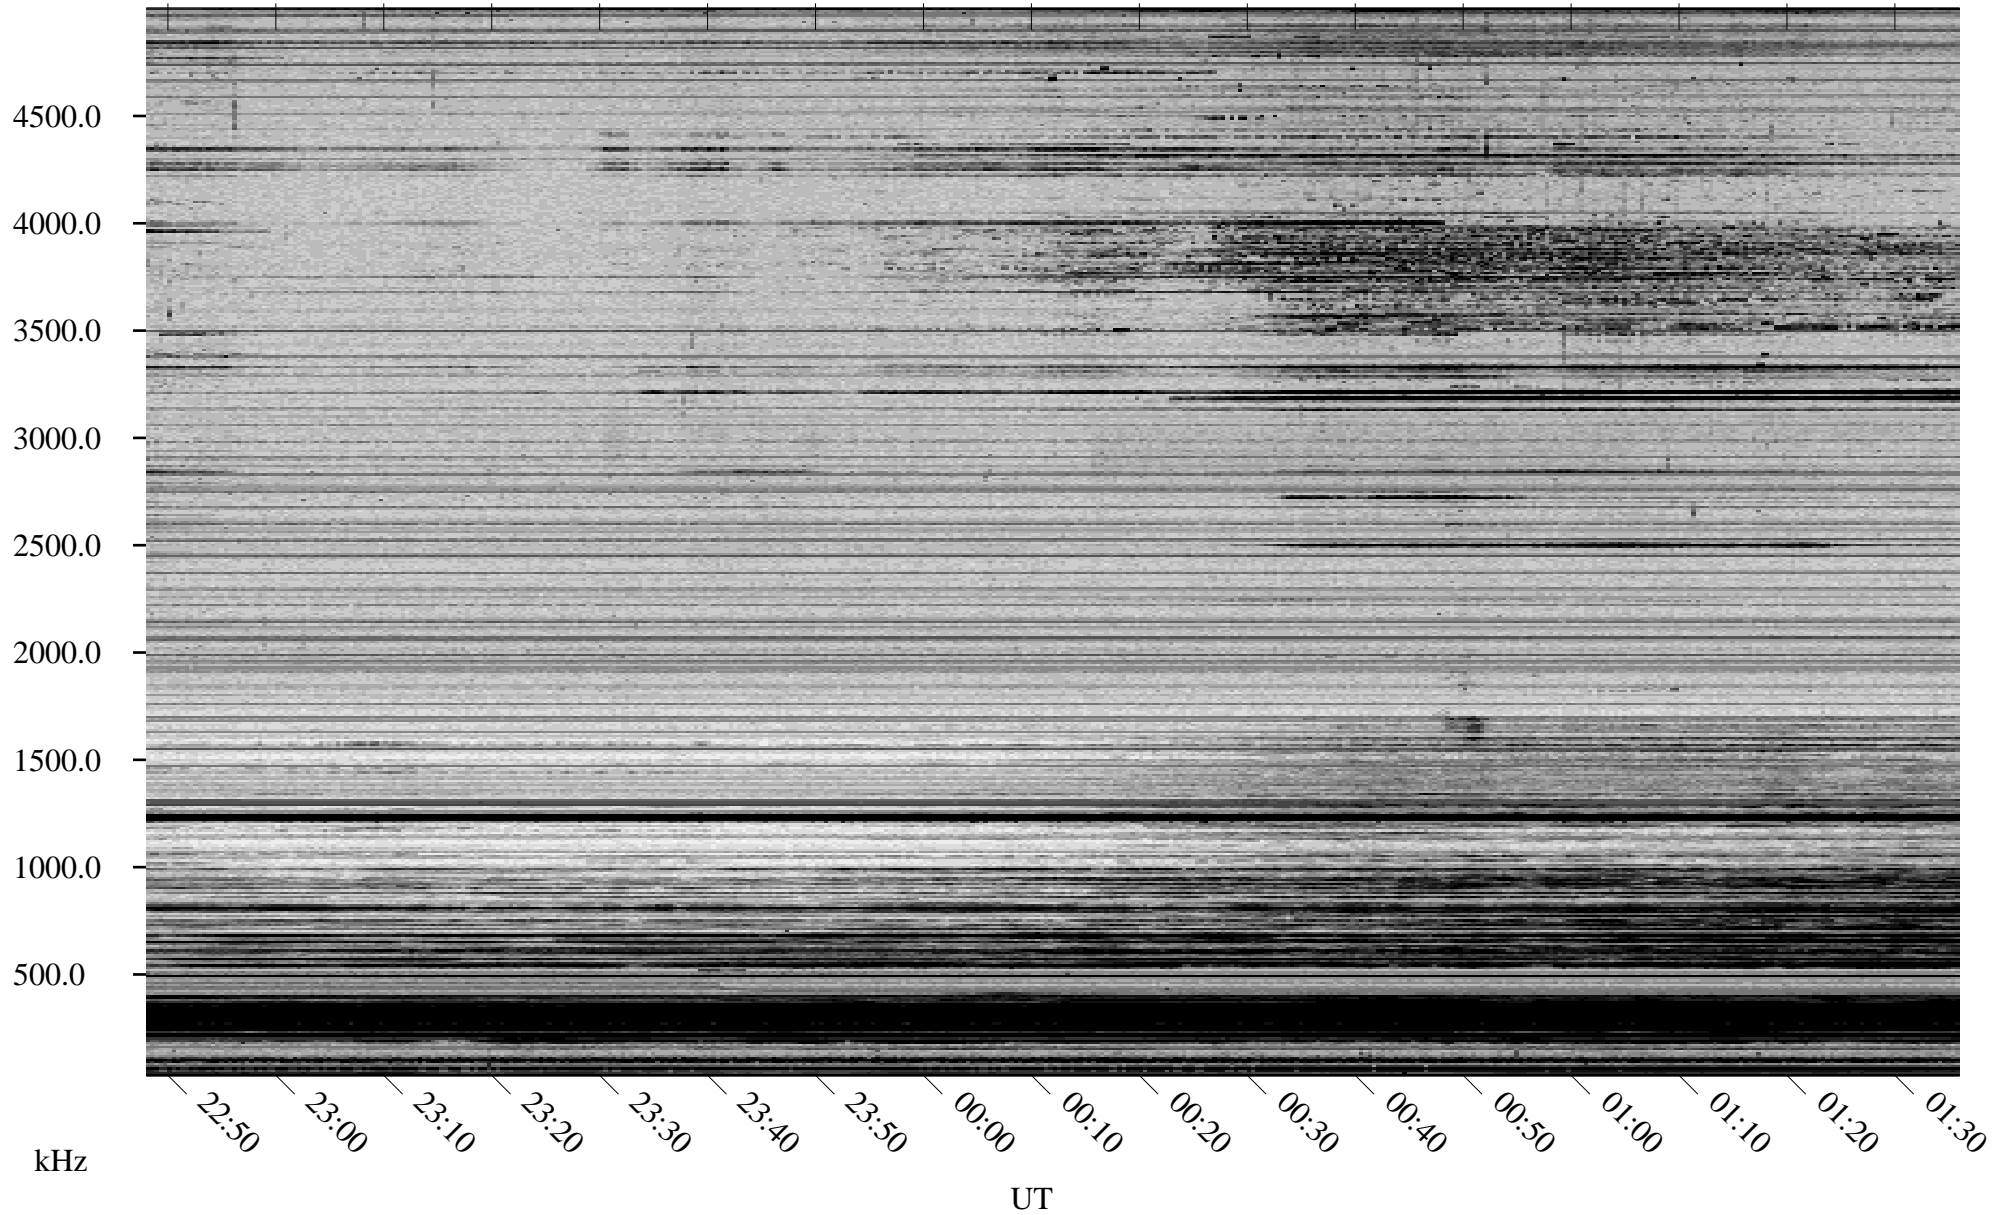

# 01/31/2007 Churchill, Manitoba

Linear Scale    Black = 161    White = 15

CH07031L.R00m max\_12

Page 1

# 01/31/2007 Churchill, Manitoba

Linear Scale    Black = 161    White = 15

CH07031L.R00m max\_12

Page 2

# 02/01/2007 Churchill, Manitoba

Linear Scale    Black = 161    White = 15

CH07031L.R00m max\_12

Page 3

# 02/01/2007 Churchill, Manitoba

Linear Scale    Black = 161    White = 15

CH07031L.R00m max\_12

Page 4