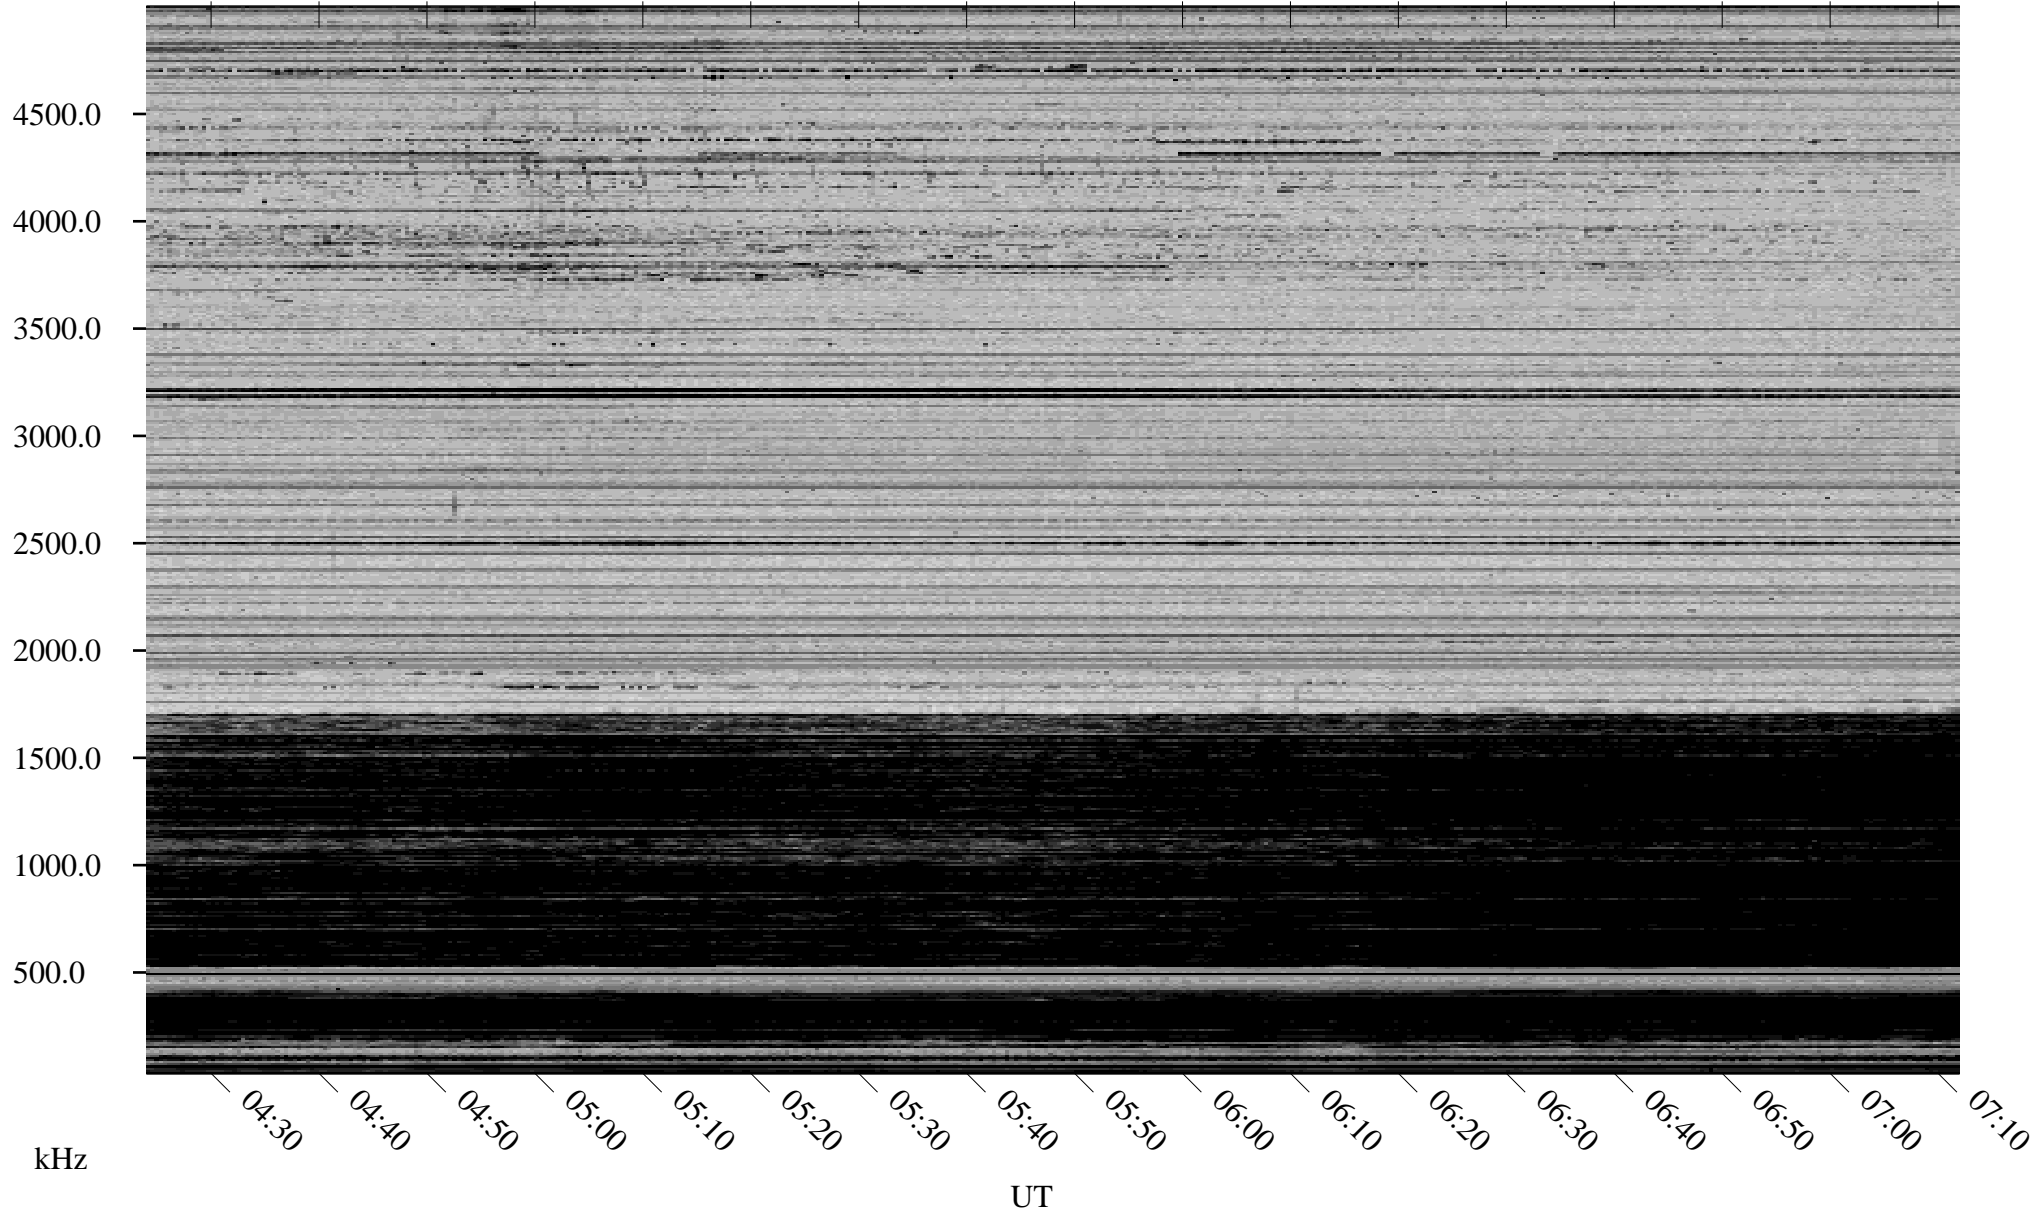

# 01/31/2007 Churchill, Manitoba

Linear Scale    Black = 161    White = 15

CH07031L.R00m max\_12

Page 2

# 02/01/2007 Churchill, Manitoba

Linear Scale    Black = 161    White = 15

CH07031L.R00m max\_12

Page 3

# 02/01/2007 Churchill, Manitoba

Linear Scale    Black = 161    White = 15

CH07031L.R00m max\_12

Page 4

# 02/01/2007 Churchill, Manitoba

Linear Scale    Black = 161    White = 15

CH07031L.R00m max\_12

Page 5