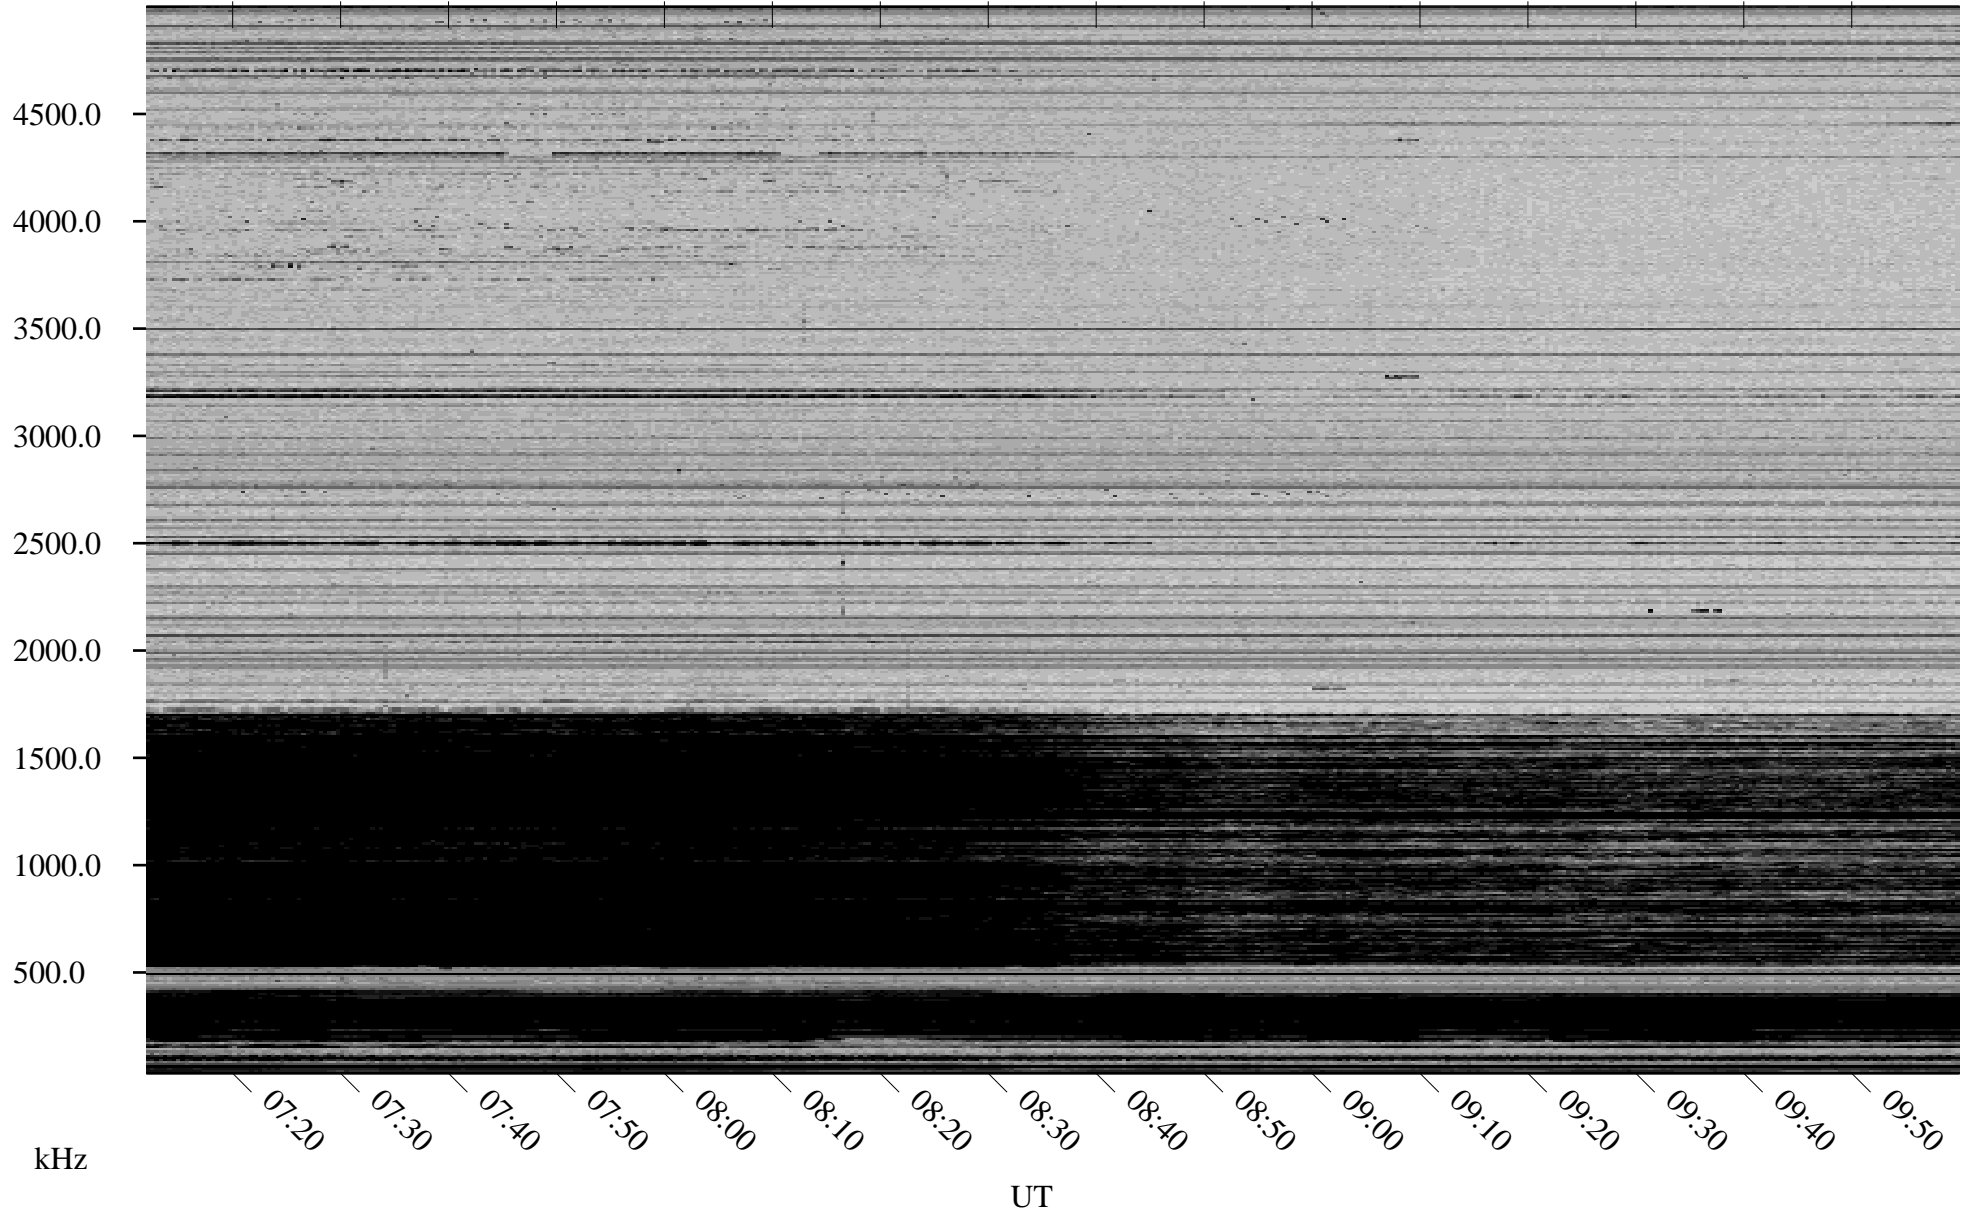

# 01/31/2007 Churchill, Manitoba

Linear Scale    Black = 161    White = 15

CH07031L.R00m max\_12

Page 1

# 02/01/2007 Churchill, Manitoba

Linear Scale    Black = 161    White = 15

CH07031L.R00m max\_12

Page 4

# 02/01/2007 Churchill, Manitoba

Linear Scale    Black = 161    White = 15

CH07031L.R00m max\_12

Page 5

# 02/01/2007 Churchill, Manitoba

Linear Scale    Black = 161    White = 15

CH07031L.R00m max\_12

Page 6

02/01/2007 Churchill, Manitoba

Linear Scale Black = 161 White = 15

CH07031L.R00m max\_12

Page 7