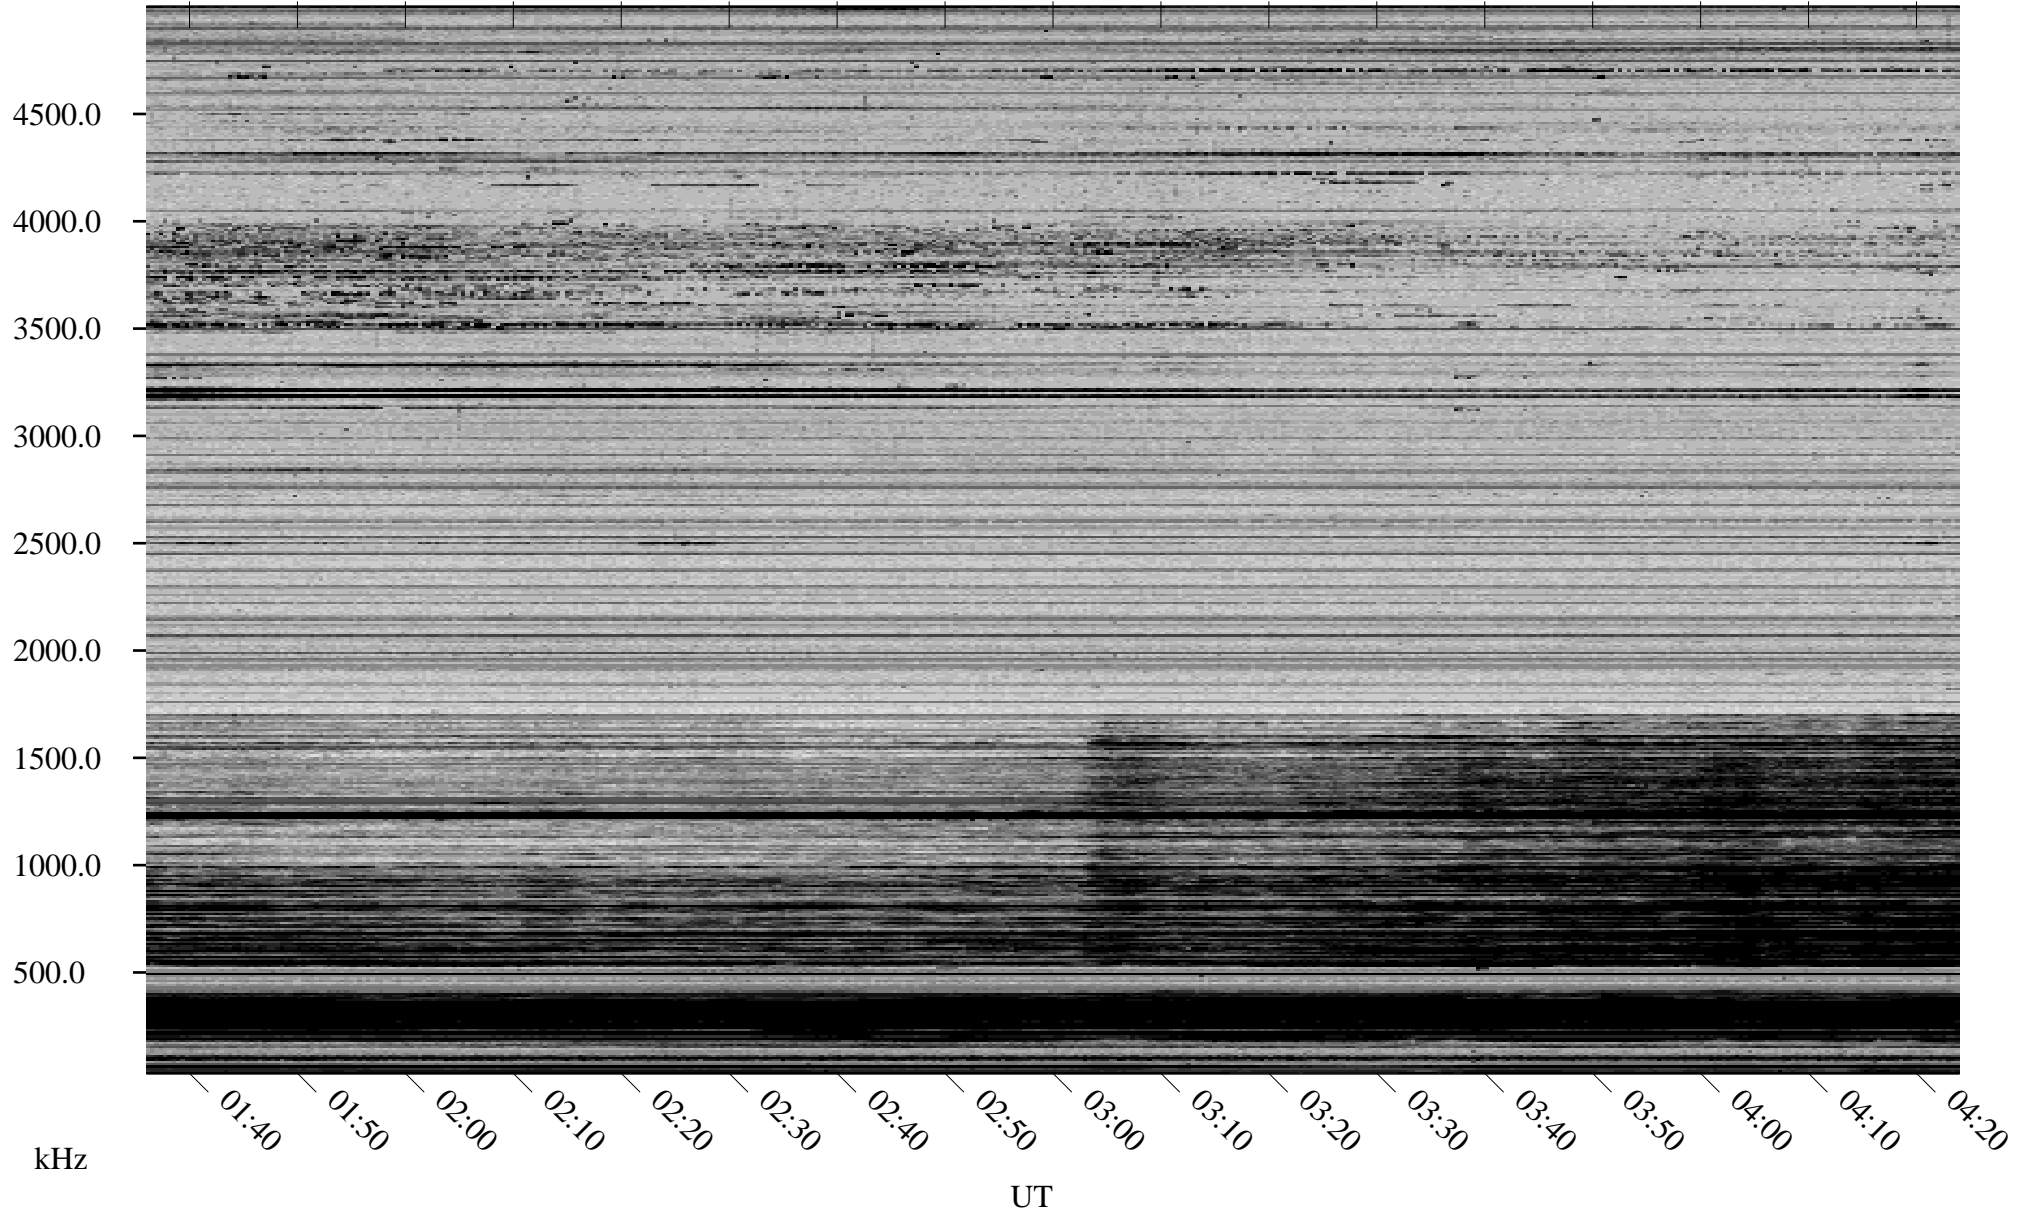

# 01/31/2007 Churchill, Manitoba

Linear Scale    Black = 161    White = 15

CH07031L.R00m max\_12

Page 1

# 01/31/2007 Churchill, Manitoba

Linear Scale    Black = 161    White = 15

CH07031L.R00m max\_12

Page 2

# 02/01/2007 Churchill, Manitoba

Linear Scale    Black = 161    White = 15

CH07031L.R00m max\_12

Page 3

# 02/01/2007 Churchill, Manitoba

Linear Scale    Black = 161    White = 15

CH07031L.R00m max\_12

Page 4