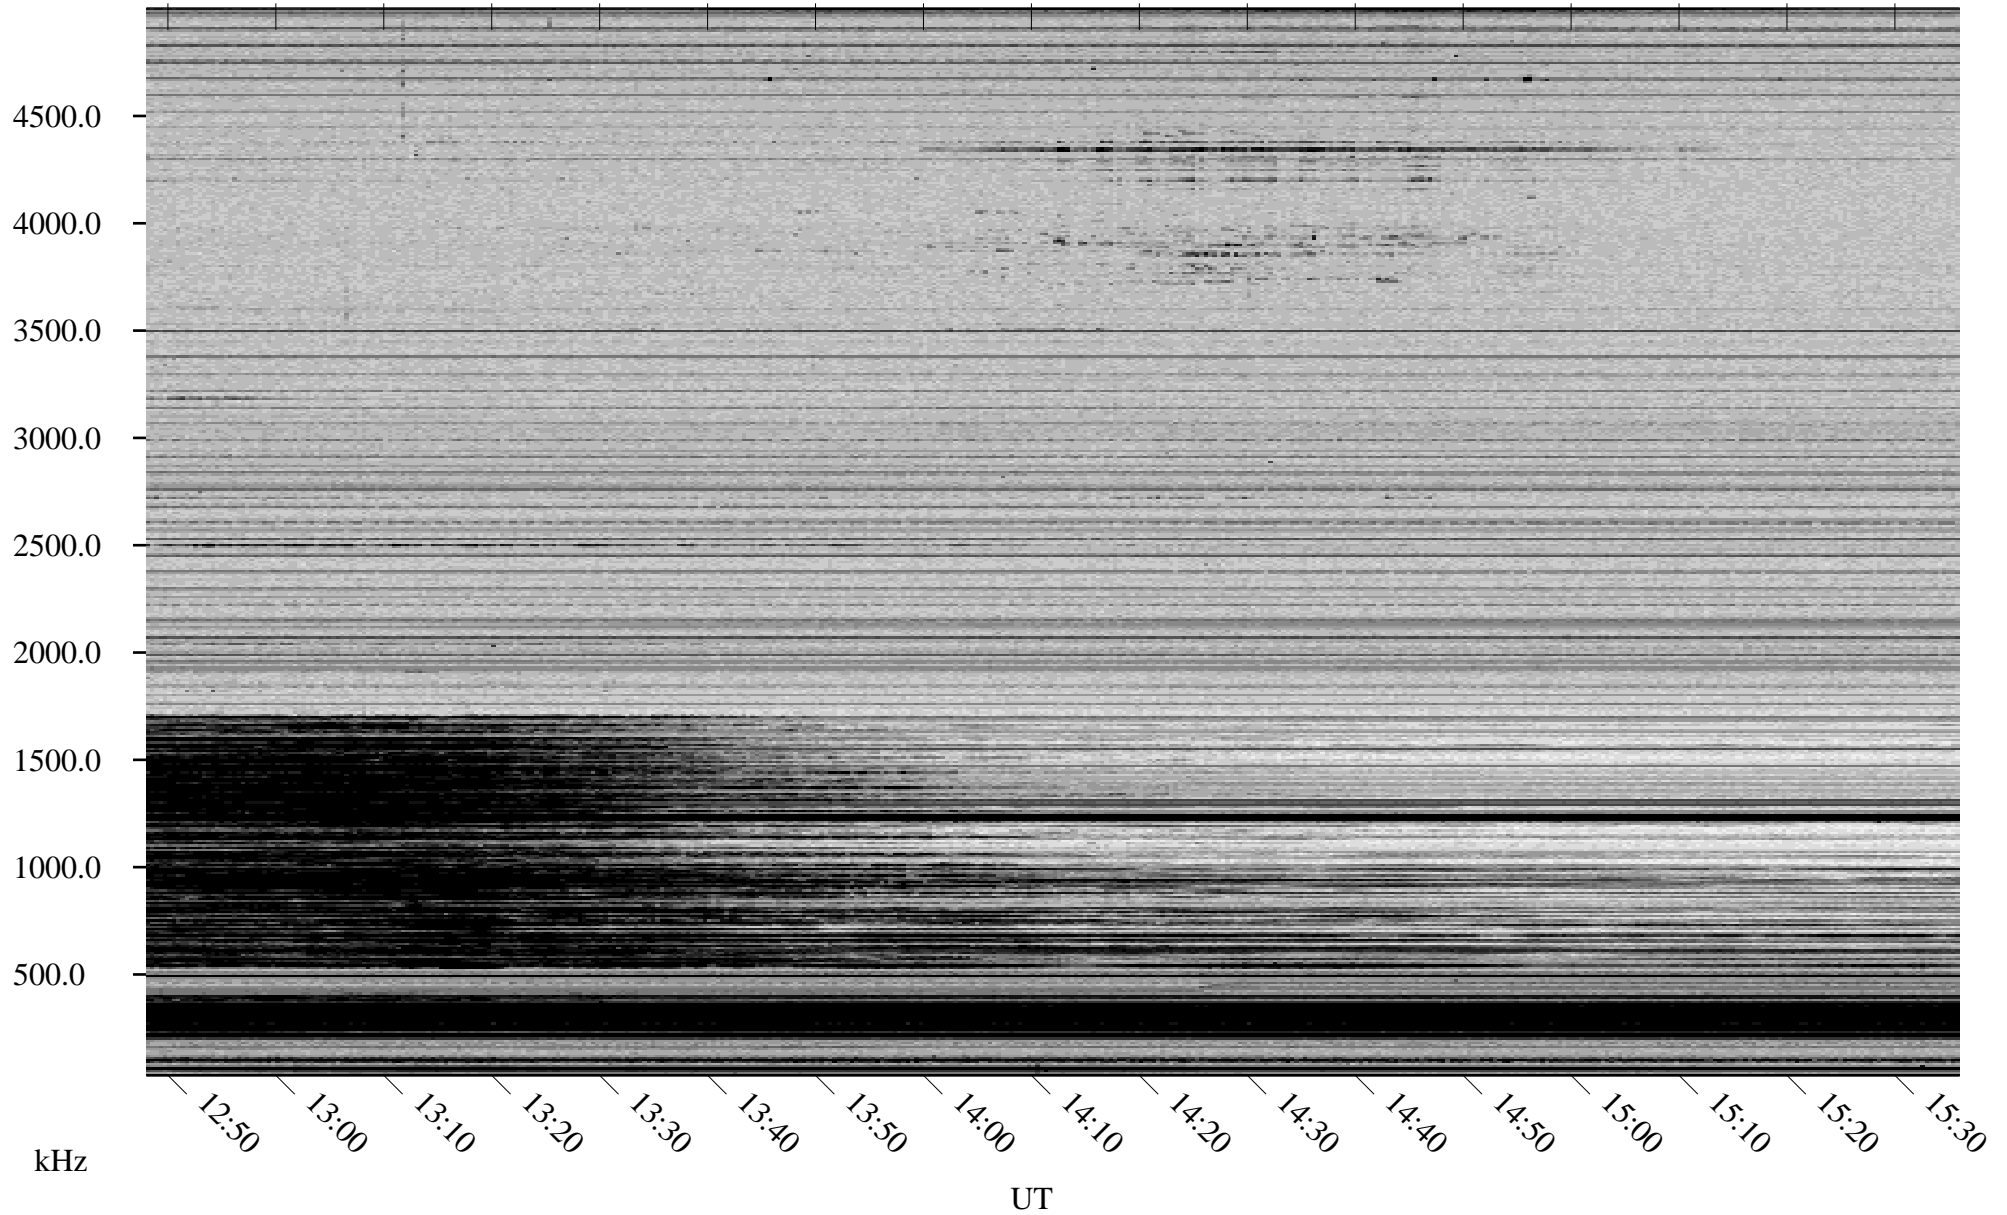

# 02/01/2007 Churchill, Manitoba

Linear Scale    Black = 161    White = 15

CH07031L.R00m max\_12

Page 4

# 02/01/2007 Churchill, Manitoba

Linear Scale    Black = 161    White = 15

CH07031L.R00m max\_12

Page 5

# 02/01/2007 Churchill, Manitoba

Linear Scale    Black = 161    White = 15

CH07031L.R00m max\_12

Page 6

02/01/2007 Churchill, Manitoba

Linear Scale Black = 161 White = 15

CH07031L.R00m max\_12

Page 7

02/01/2007 Churchill, Manitoba

Linear Scale Black = 161 White = 15

CH07031L.R00m max\_12

Page 8