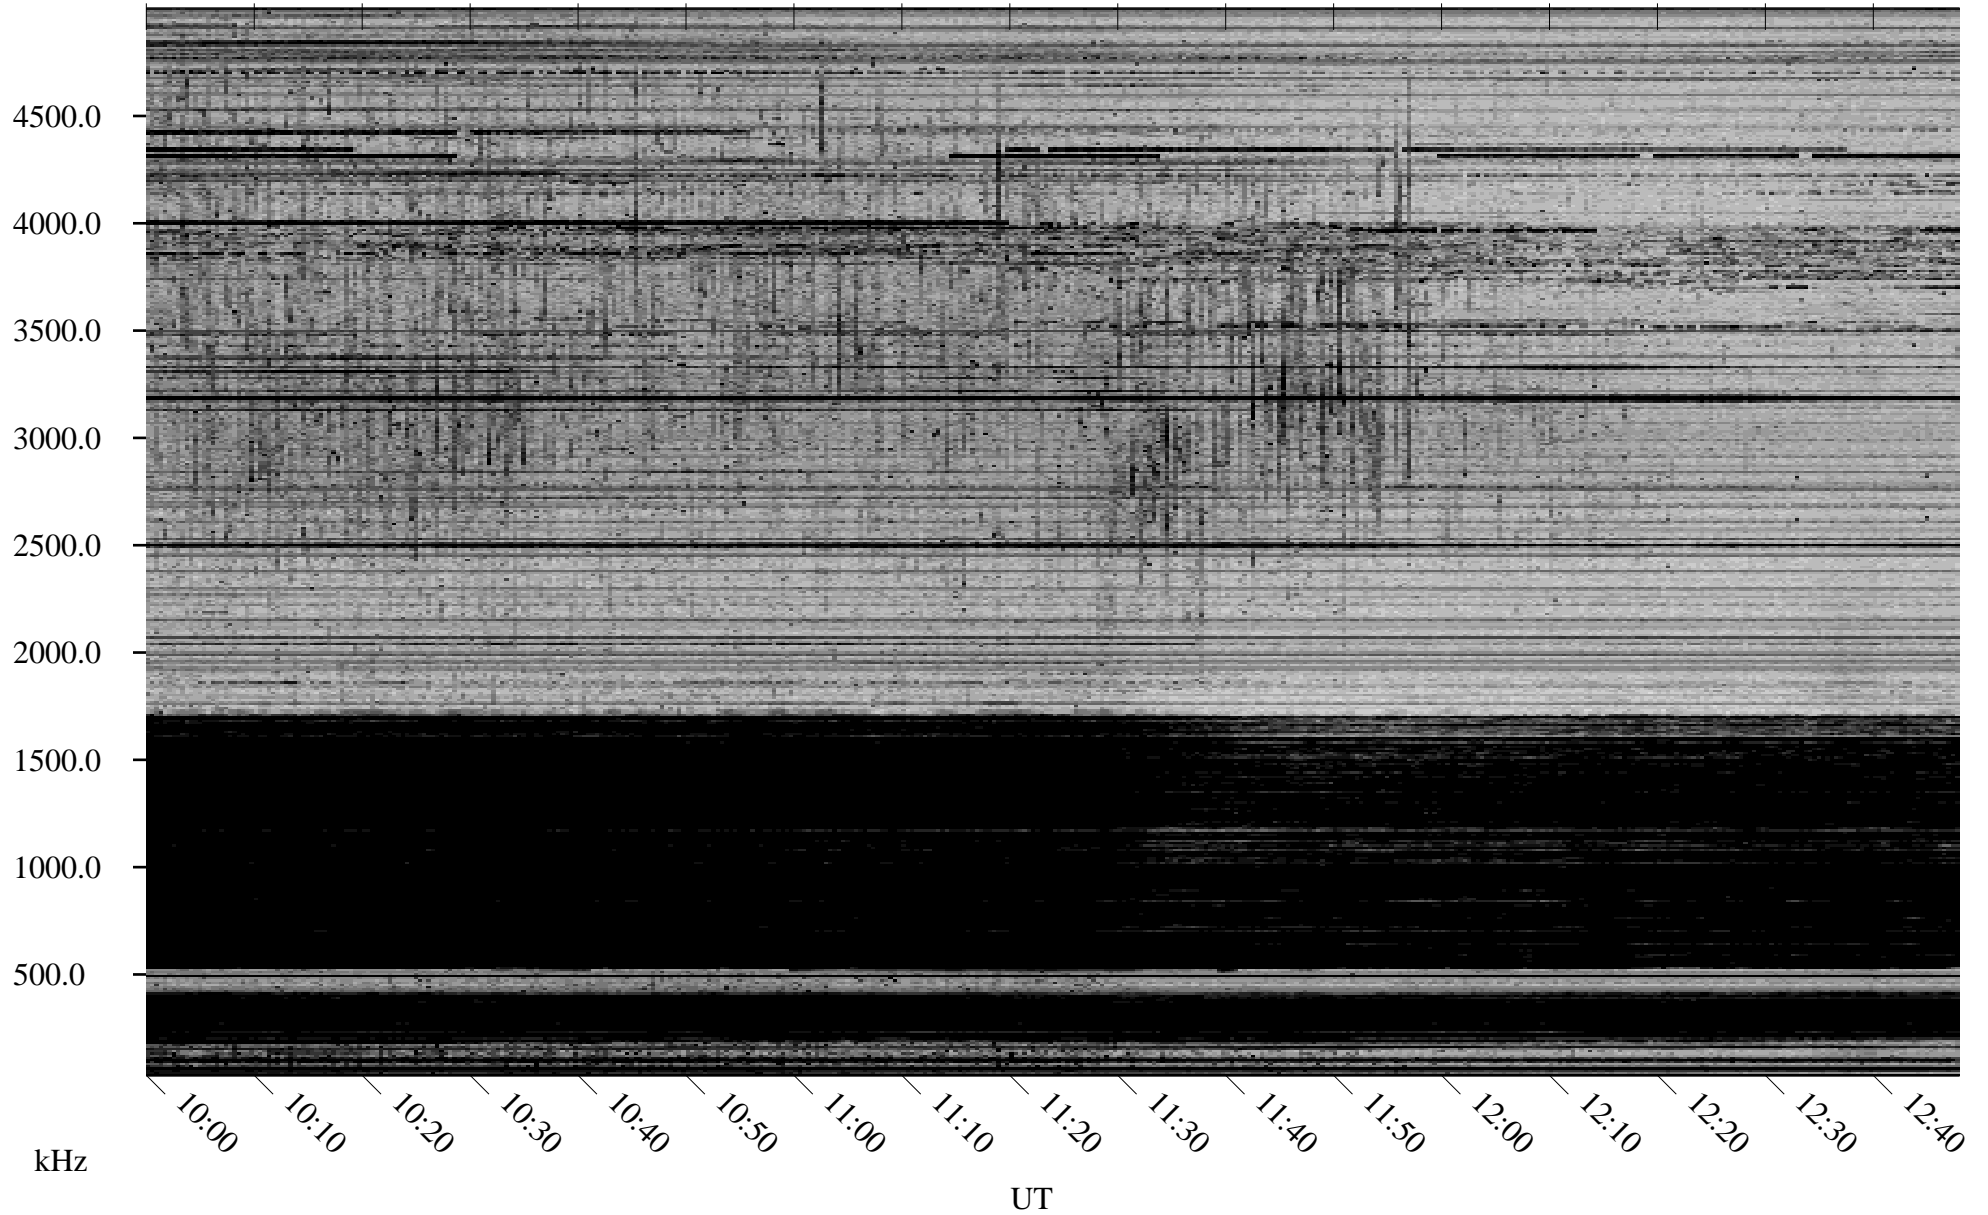

02/01/2007 Churchill, Manitoba

Linear Scale Black = 161 White = 15

CH07032L.R00m max_12

Page 1

02/01/2007 Churchill, Manitoba

Linear Scale Black = 161 White = 15

CH07032L.R00m max_12

Page 2

02/02/2007 Churchill, Manitoba

Linear Scale Black = 161 White = 15

CH07032L.R00m max_12

Page 3

02/02/2007 Churchill, Manitoba

Linear Scale Black = 161 White = 15

CH07032L.R00m max_12

Page 4

02/02/2007 Churchill, Manitoba

Linear Scale Black = 161 White = 15

CH07032L.R00m max_12

Page 5

02/02/2007 Churchill, Manitoba

Linear Scale Black = 161 White = 15

CH07032L.R00m max_12

Page 6

02/02/2007 Churchill, Manitoba

Linear Scale Black = 161 White = 15

CH07032L.R00m max_12

Page 7

02/02/2007 Churchill, Manitoba

Linear Scale Black = 161 White = 15

CH07032L.R00m max_12

Page 8