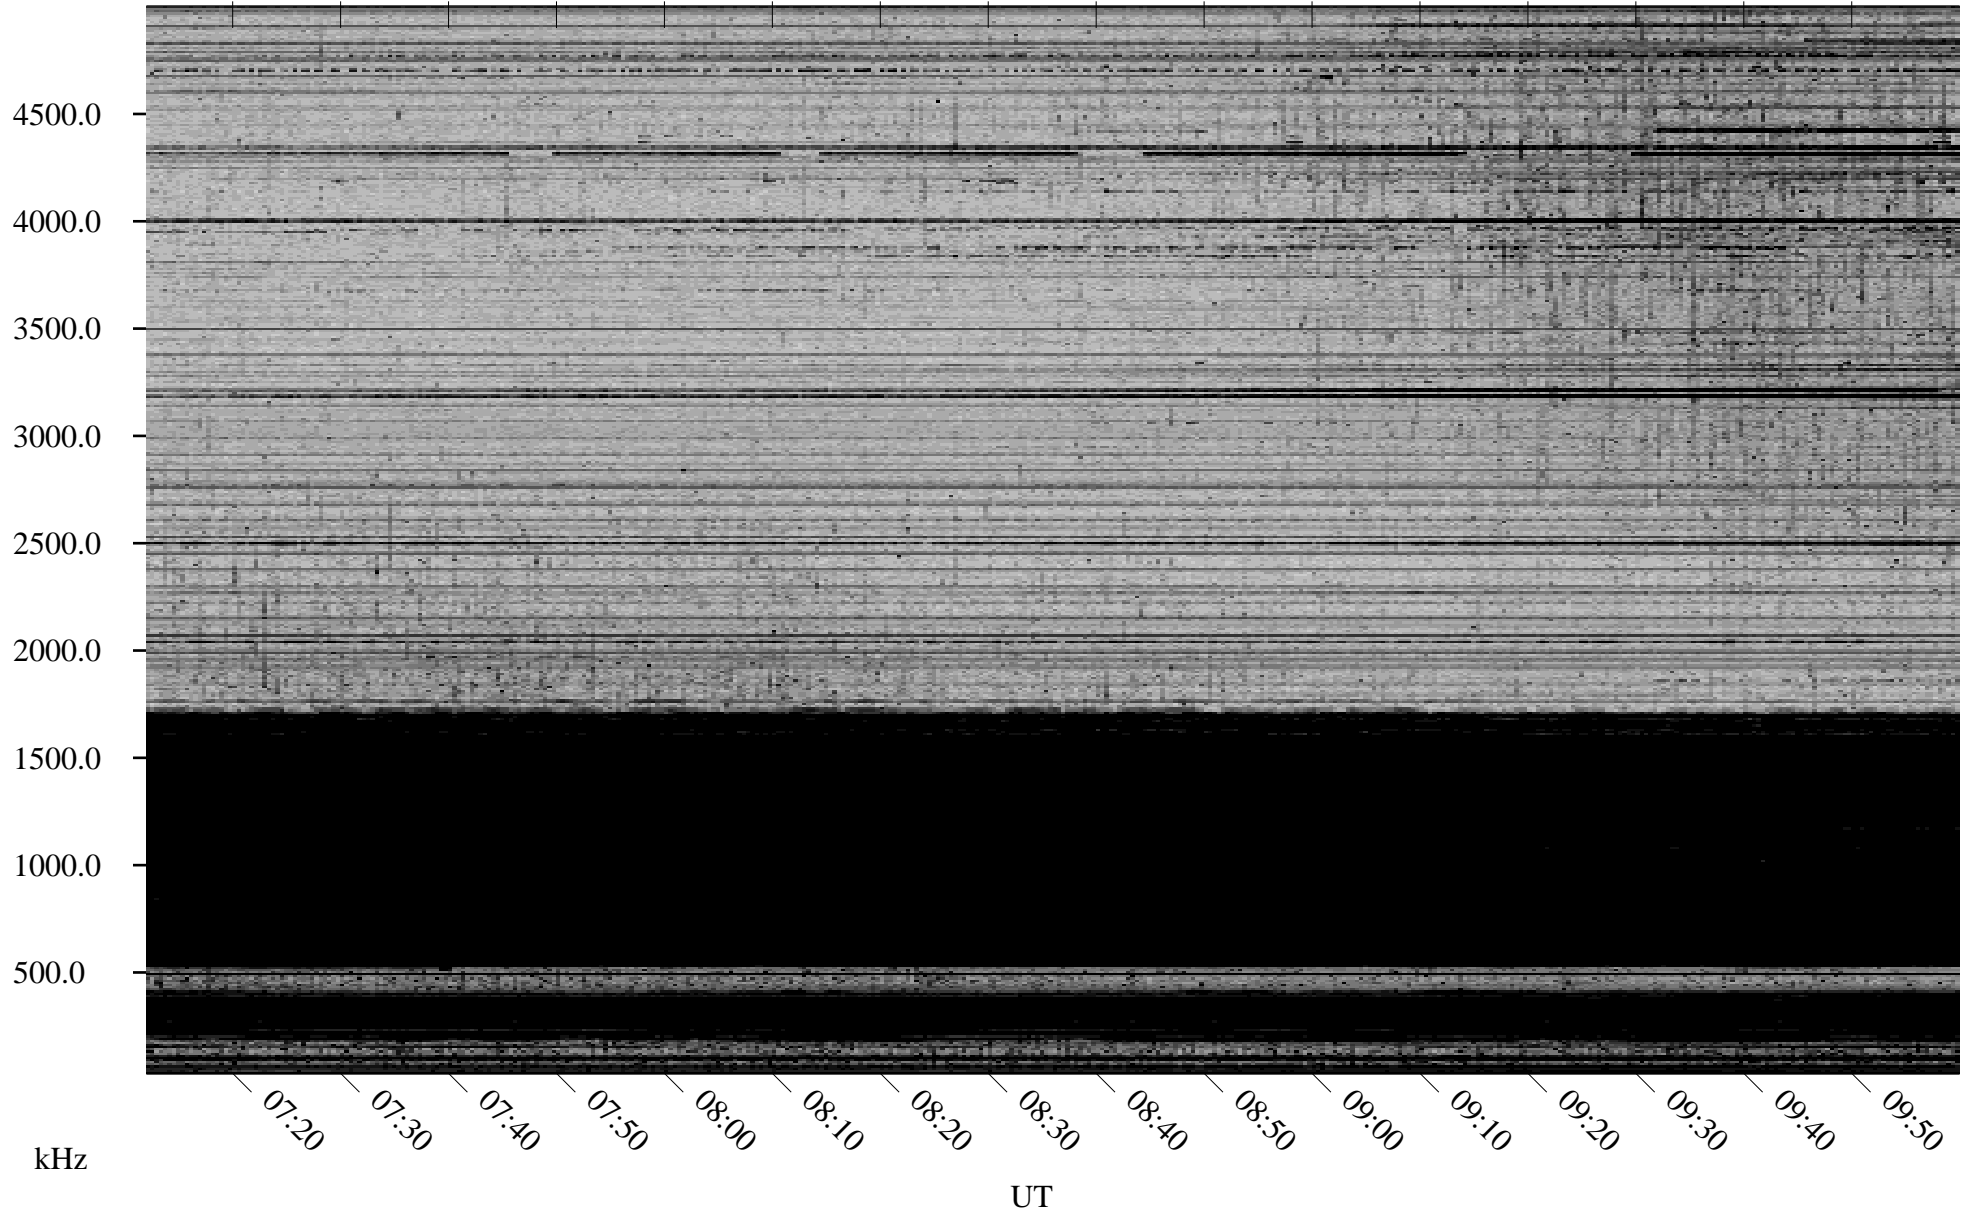

02/01/2007 Churchill, Manitoba

Linear Scale Black = 161 White = 15

CH07032L.R00m max_12

Page 1

02/01/2007 Churchill, Manitoba

Linear Scale Black = 161 White = 15

CH07032L.R00m max_12

Page 2

02/02/2007 Churchill, Manitoba

Linear Scale Black = 161 White = 15

CH07032L.R00m max_12

Page 3

02/02/2007 Churchill, Manitoba

Linear Scale Black = 161 White = 15

CH07032L.R00m max_12

Page 4

02/02/2007 Churchill, Manitoba

Linear Scale Black = 161 White = 15

CH07032L.R00m max_12

Page 5

02/02/2007 Churchill, Manitoba

Linear Scale Black = 161 White = 15

CH07032L.R00m max_12

Page 6

02/02/2007 Churchill, Manitoba

Linear Scale Black = 161 White = 15

CH07032L.R00m max_12

Page 7

02/02/2007 Churchill, Manitoba

Linear Scale Black = 161 White = 15

CH07032L.R00m max_12

Page 8