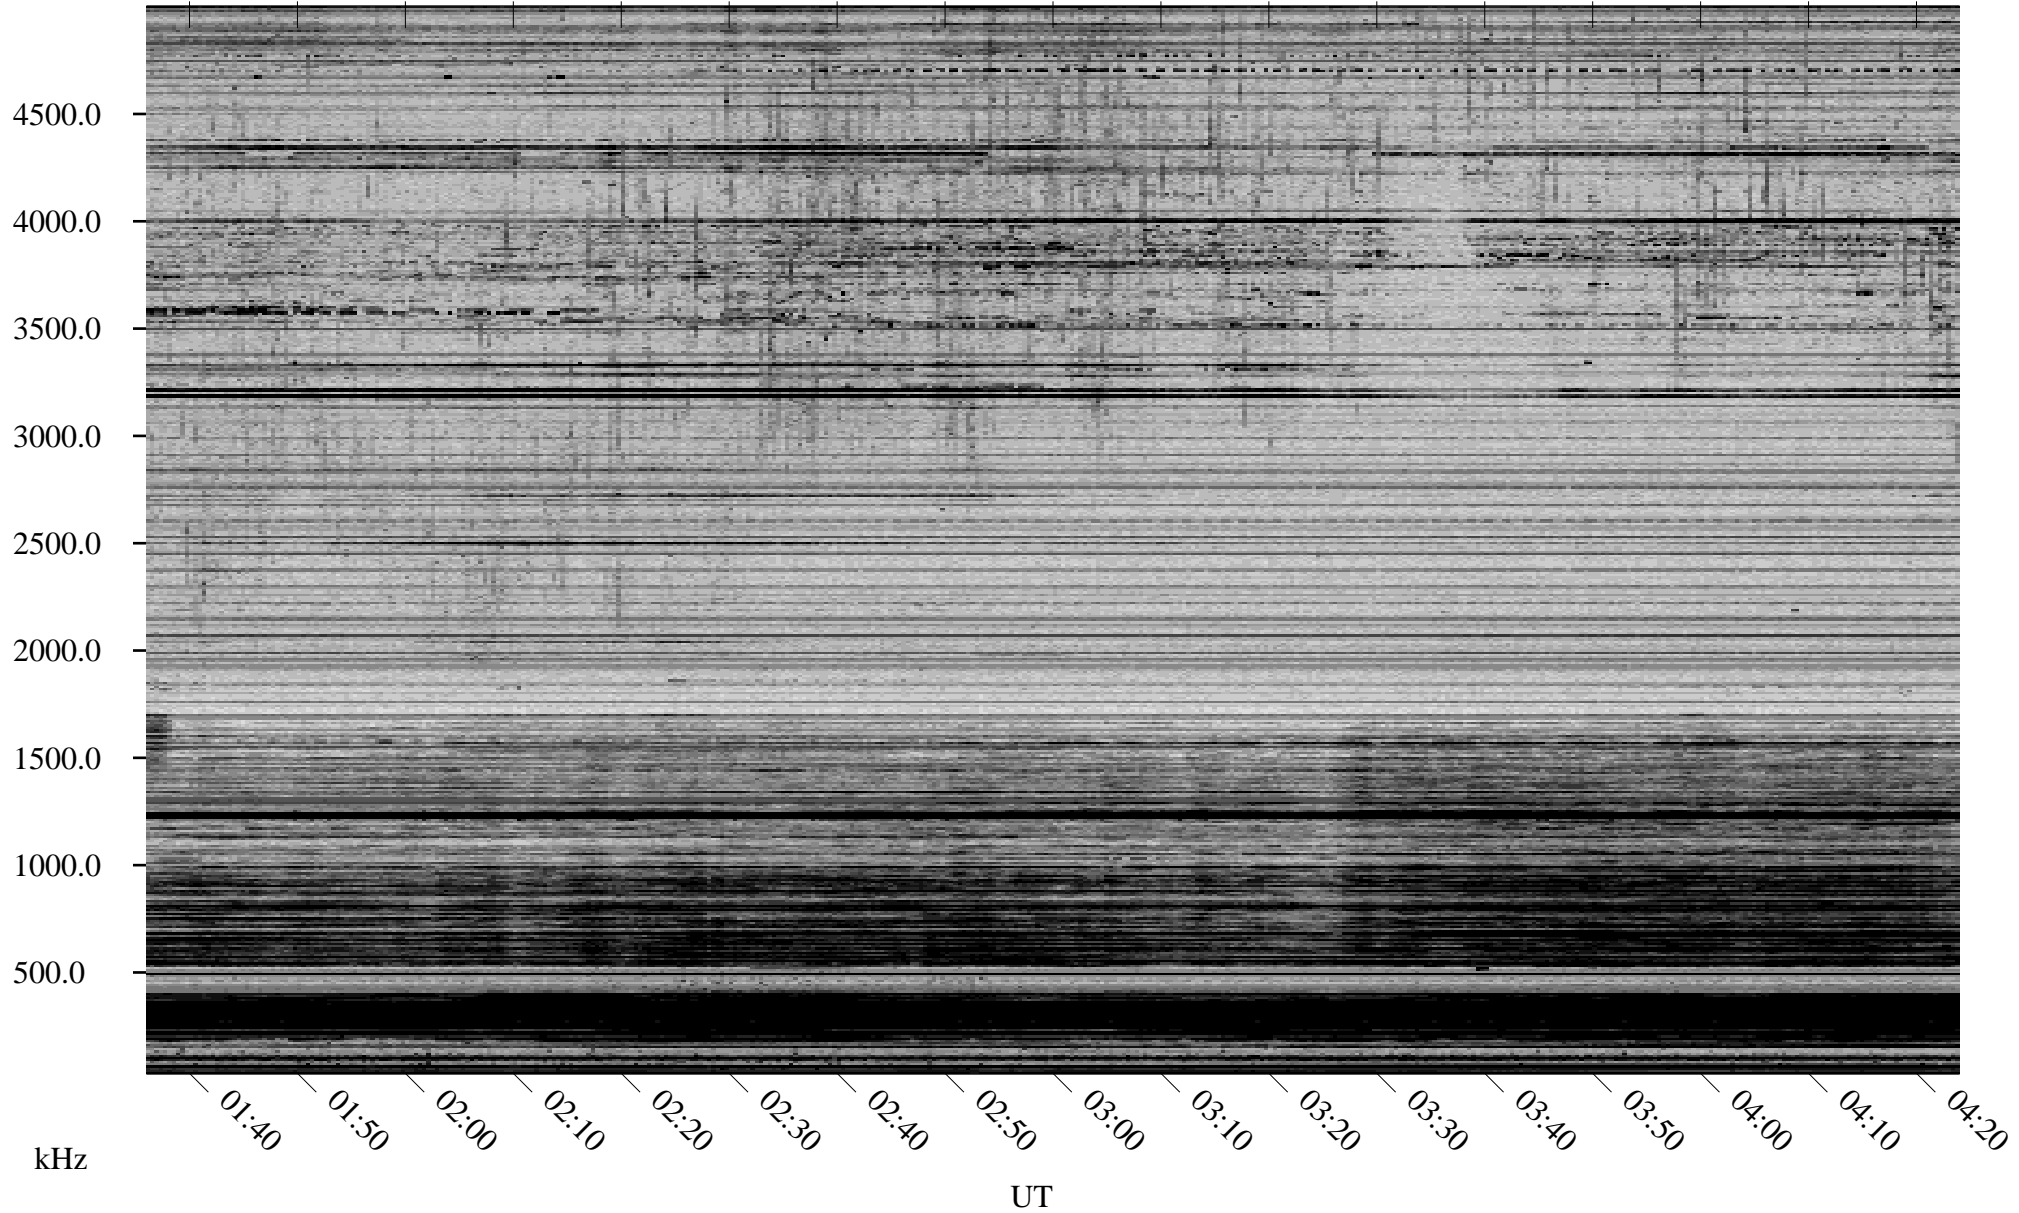

02/01/2007 Churchill, Manitoba

Linear Scale Black = 161 White = 15

CH07032L.R00m max_12

Page 1

02/01/2007 Churchill, Manitoba

Linear Scale Black = 161 White = 15

CH07032L.R00m max_12

Page 2

02/02/2007 Churchill, Manitoba

Linear Scale Black = 161 White = 15

CH07032L.R00m max_12

Page 3

02/02/2007 Churchill, Manitoba

Linear Scale Black = 161 White = 15

CH07032L.R00m max_12

Page 4

02/02/2007 Churchill, Manitoba

Linear Scale Black = 161 White = 15

CH07032L.R00m max_12

Page 5

02/02/2007 Churchill, Manitoba

Linear Scale Black = 161 White = 15

CH07032L.R00m max_12

Page 6

02/02/2007 Churchill, Manitoba

Linear Scale Black = 161 White = 15

CH07032L.R00m max_12

Page 7

02/02/2007 Churchill, Manitoba

Linear Scale Black = 161 White = 15

CH07032L.R00m max_12

Page 8