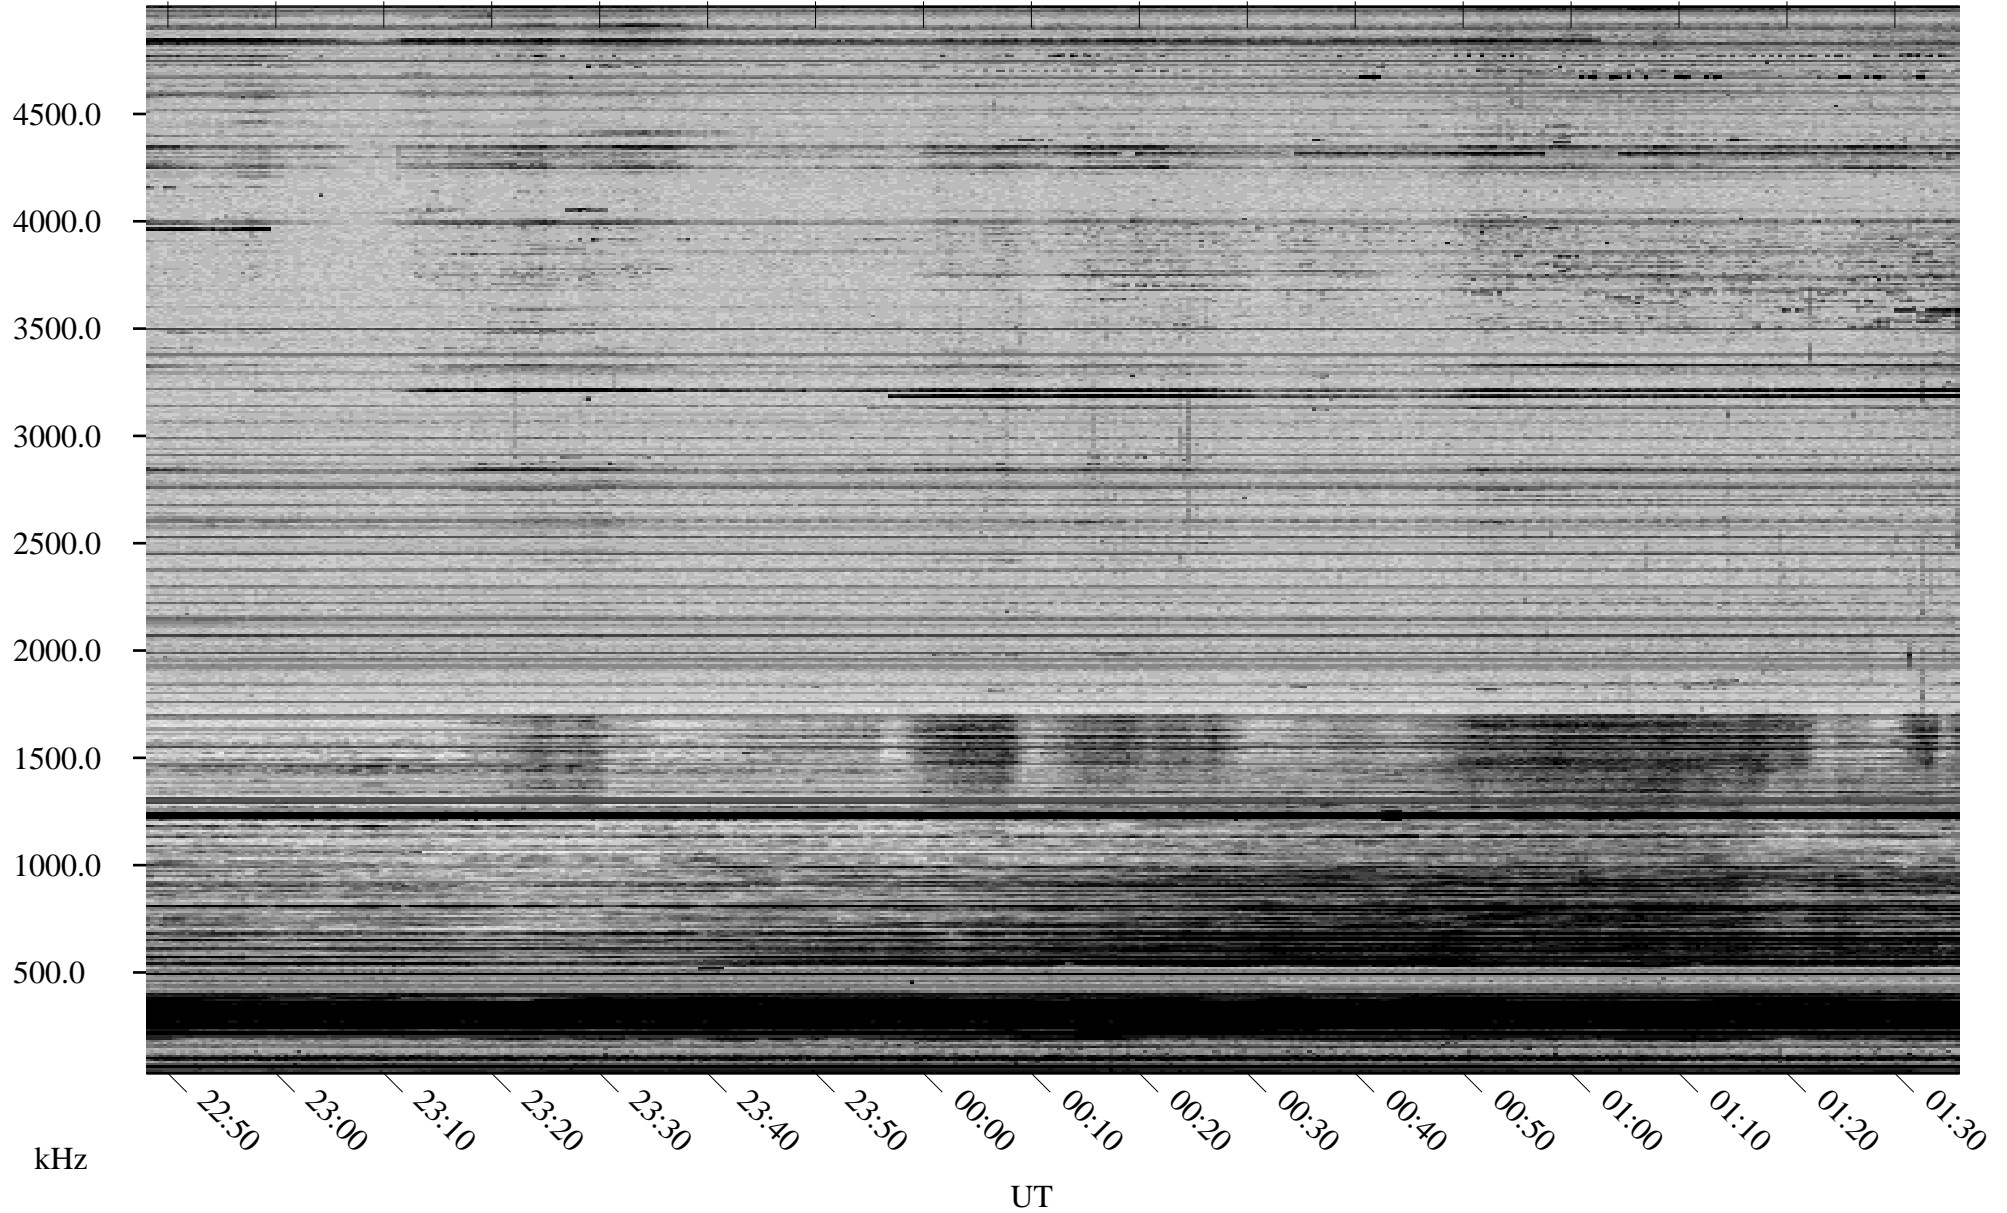

02/01/2007 Churchill, Manitoba

Linear Scale Black = 161 White = 15

CH07032L.R00m max_12

Page 1

02/01/2007 Churchill, Manitoba

Linear Scale Black = 161 White = 15

CH07032L.R00m max_12

Page 2

02/02/2007 Churchill, Manitoba

Linear Scale Black = 161 White = 15

CH07032L.R00m max_12

Page 3

02/02/2007 Churchill, Manitoba

Linear Scale Black = 161 White = 15

CH07032L.R00m max_12

Page 4

02/02/2007 Churchill, Manitoba

Linear Scale Black = 161 White = 15

CH07032L.R00m max_12

Page 5

02/02/2007 Churchill, Manitoba

Linear Scale Black = 161 White = 15

CH07032L.R00m max_12

Page 6

02/02/2007 Churchill, Manitoba

Linear Scale Black = 161 White = 15

CH07032L.R00m max_12

Page 7

02/02/2007 Churchill, Manitoba

Linear Scale Black = 161 White = 15

CH07032L.R00m max_12

Page 8