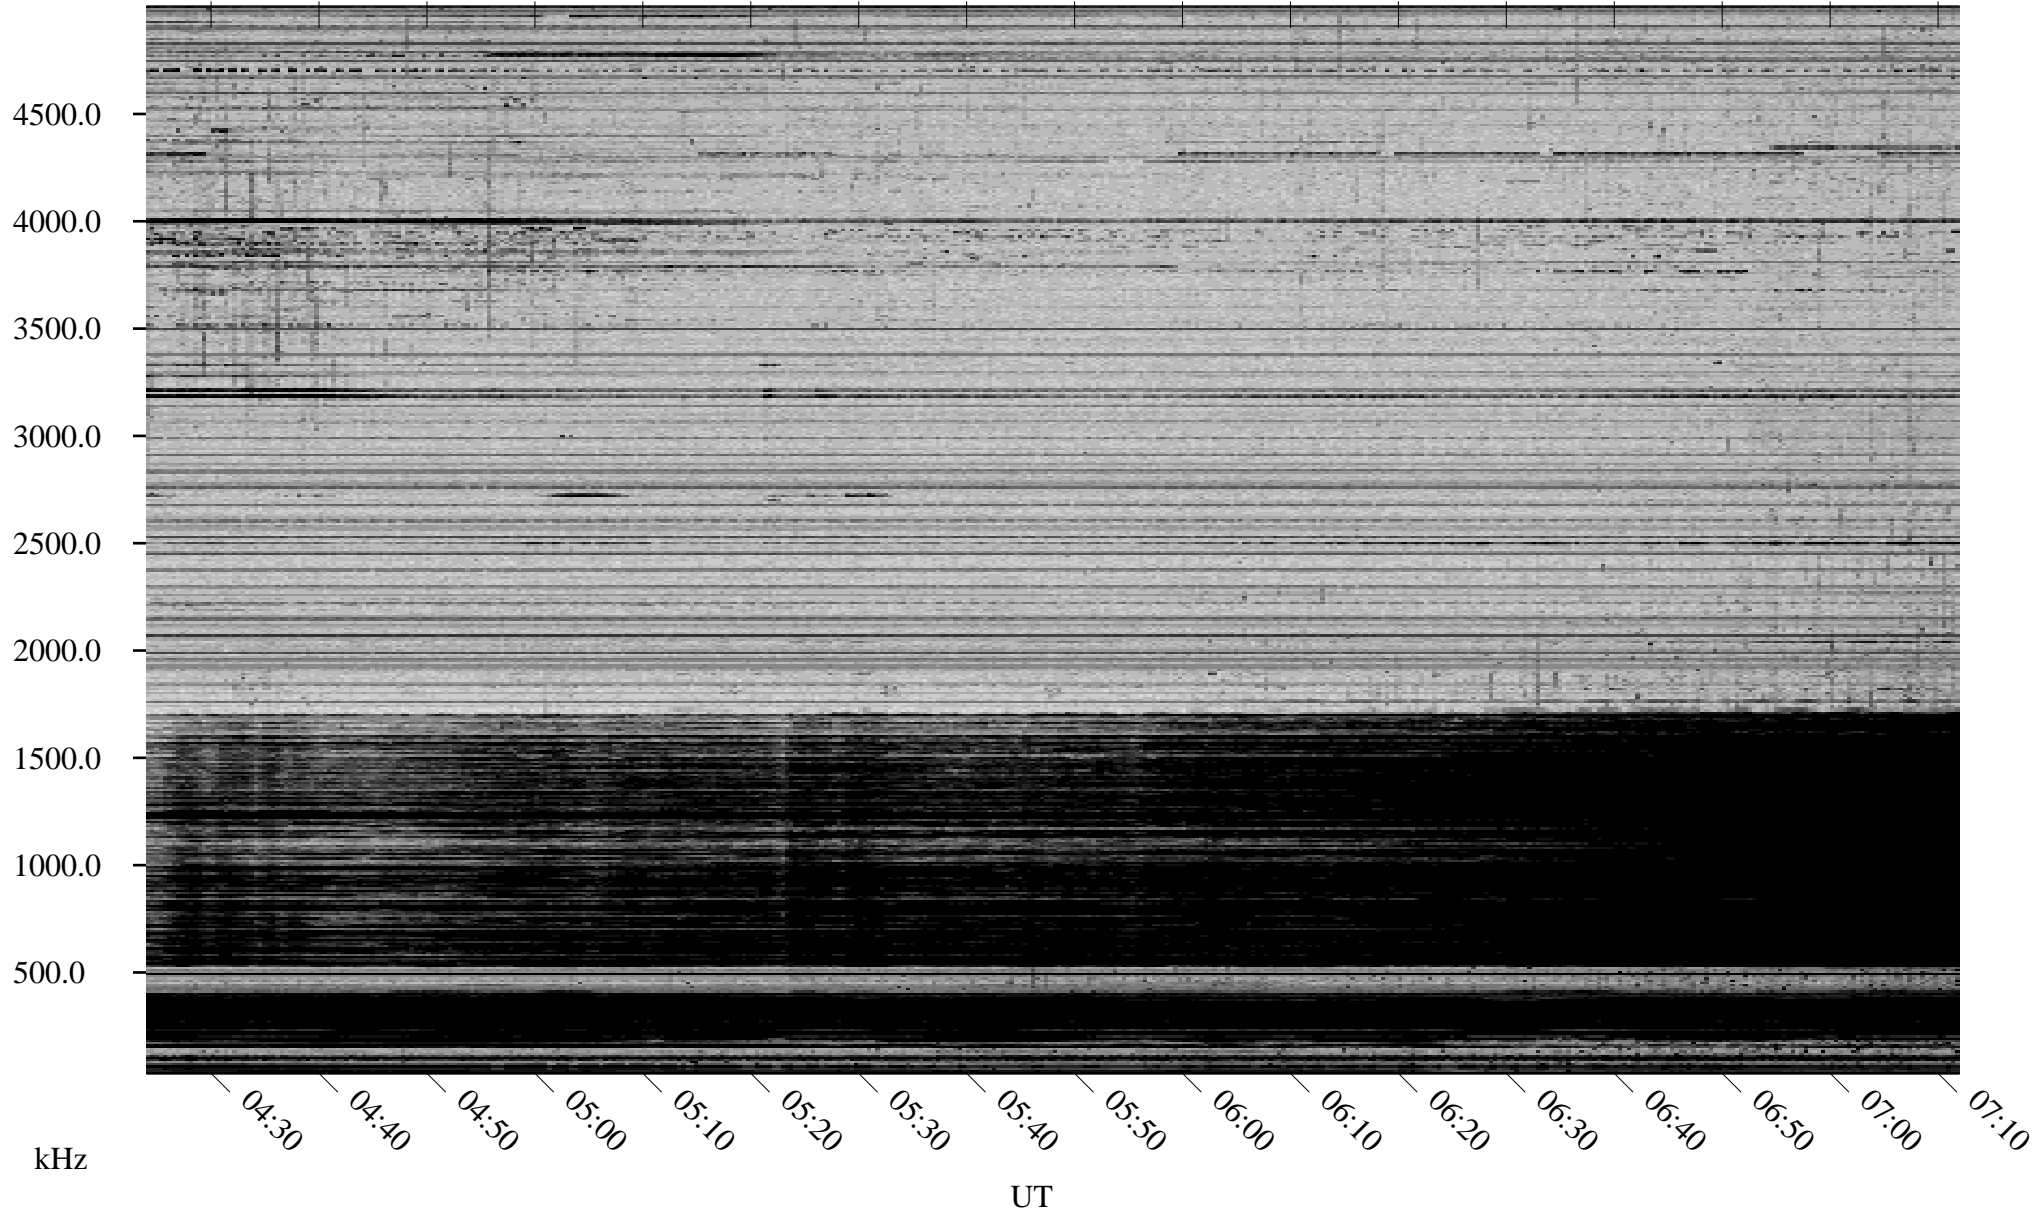

02/01/2007 Churchill, Manitoba

Linear Scale Black = 161 White = 15

CH07032L.R00m max_12

Page 1

02/01/2007 Churchill, Manitoba

Linear Scale Black = 161 White = 15

CH07032L.R00m max_12

Page 2

02/02/2007 Churchill, Manitoba

Linear Scale Black = 161 White = 15

CH07032L.R00m max_12

Page 3

02/02/2007 Churchill, Manitoba

Linear Scale Black = 161 White = 15

CH07032L.R00m max_12

Page 4

02/02/2007 Churchill, Manitoba

Linear Scale Black = 161 White = 15

CH07032L.R00m max_12

Page 5

02/02/2007 Churchill, Manitoba

Linear Scale Black = 161 White = 15

CH07032L.R00m max_12

Page 6

02/02/2007 Churchill, Manitoba

Linear Scale Black = 161 White = 15

CH07032L.R00m max_12

Page 7

02/02/2007 Churchill, Manitoba

Linear Scale Black = 161 White = 15

CH07032L.R00m max_12

Page 8