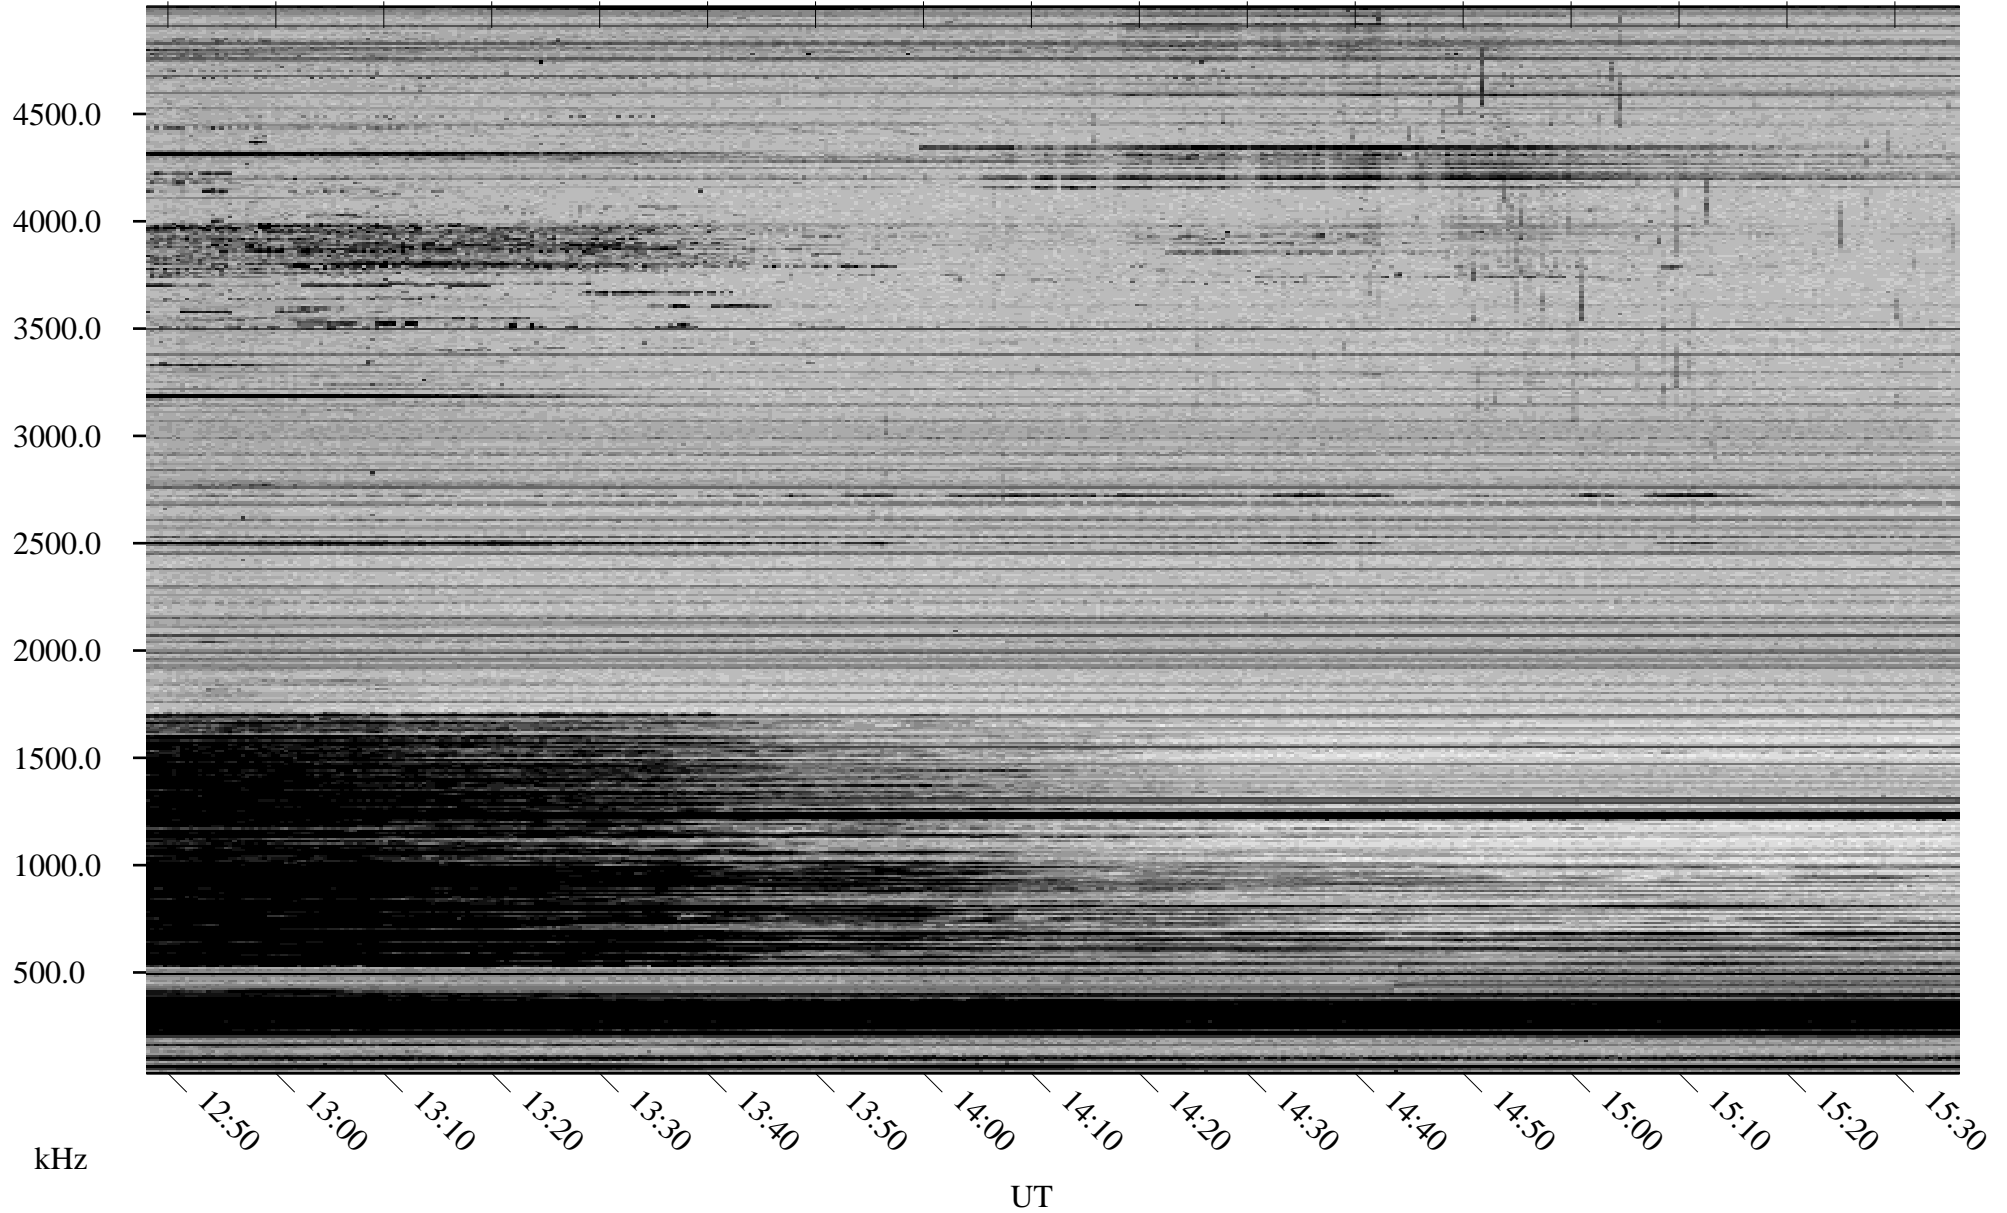

02/01/2007 Churchill, Manitoba

Linear Scale Black = 161 White = 15

CH07032L.R00m max_12

Page 1

02/01/2007 Churchill, Manitoba

Linear Scale Black = 161 White = 15

CH07032L.R00m max_12

Page 2

02/02/2007 Churchill, Manitoba

Linear Scale Black = 161 White = 15

CH07032L.R00m max_12

Page 3

02/02/2007 Churchill, Manitoba

Linear Scale Black = 161 White = 15

CH07032L.R00m max_12

Page 4

02/02/2007 Churchill, Manitoba

Linear Scale Black = 161 White = 15

CH07032L.R00m max_12

Page 5

02/02/2007 Churchill, Manitoba

Linear Scale Black = 161 White = 15

CH07032L.R00m max_12

Page 6

02/02/2007 Churchill, Manitoba

Linear Scale Black = 161 White = 15

CH07032L.R00m max_12

Page 7

02/02/2007 Churchill, Manitoba

Linear Scale Black = 161 White = 15

CH07032L.R00m max_12

Page 8