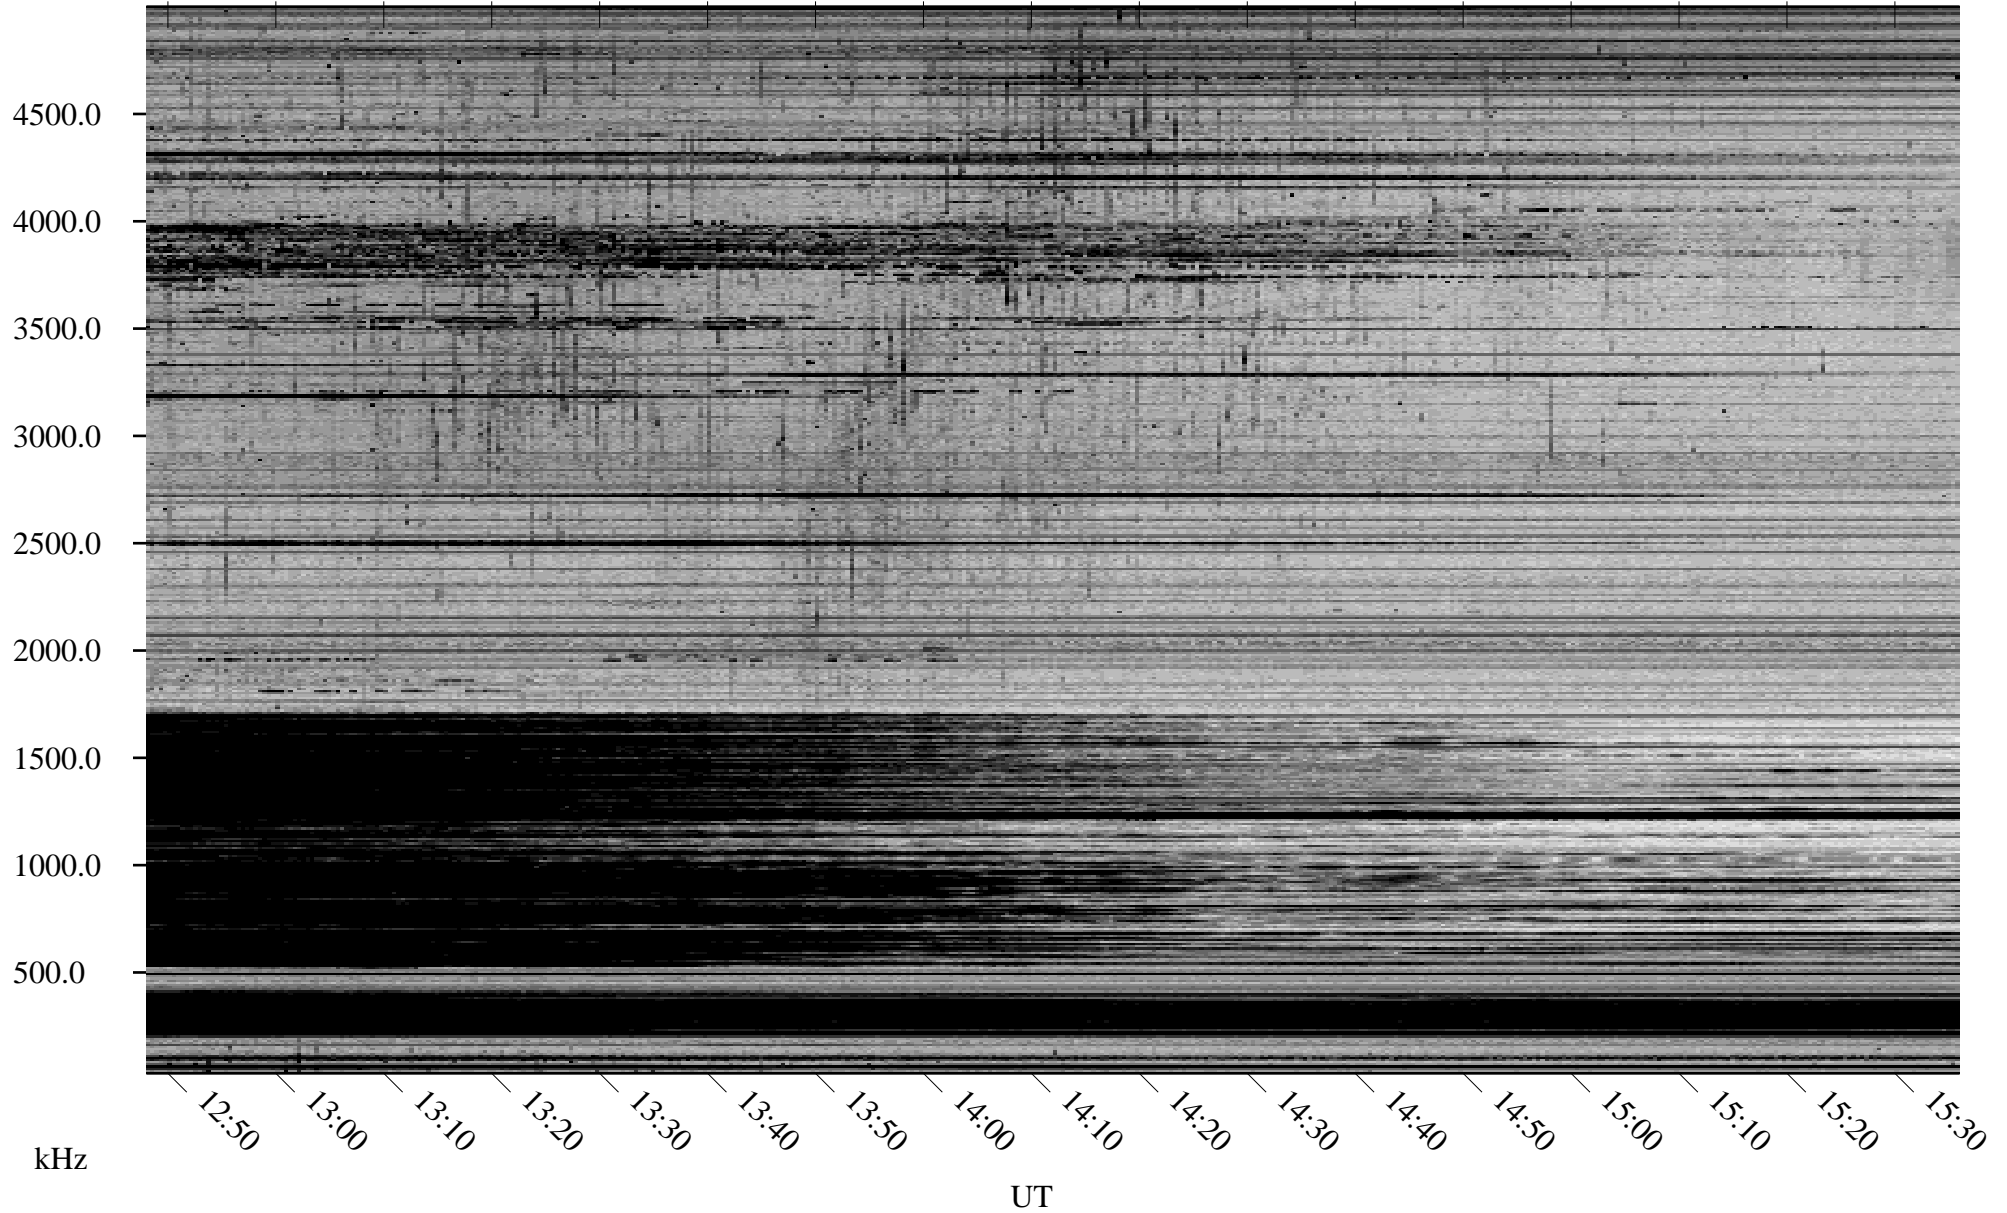

# 02/03/2007 Churchill, Manitoba

Linear Scale    Black = 161    White = 15

CH07033L.R00m max\_12

Page 5

# 02/03/2007 Churchill, Manitoba

Linear Scale    Black = 161    White = 15

CH07033L.R00m max\_12

Page 6

02/03/2007 Churchill, Manitoba

Linear Scale Black = 161 White = 15

CH07033L.R00m max\_12

Page 7

# 02/03/2007 Churchill, Manitoba

Linear Scale    Black = 161    White = 15

CH07033L.R00m max\_12