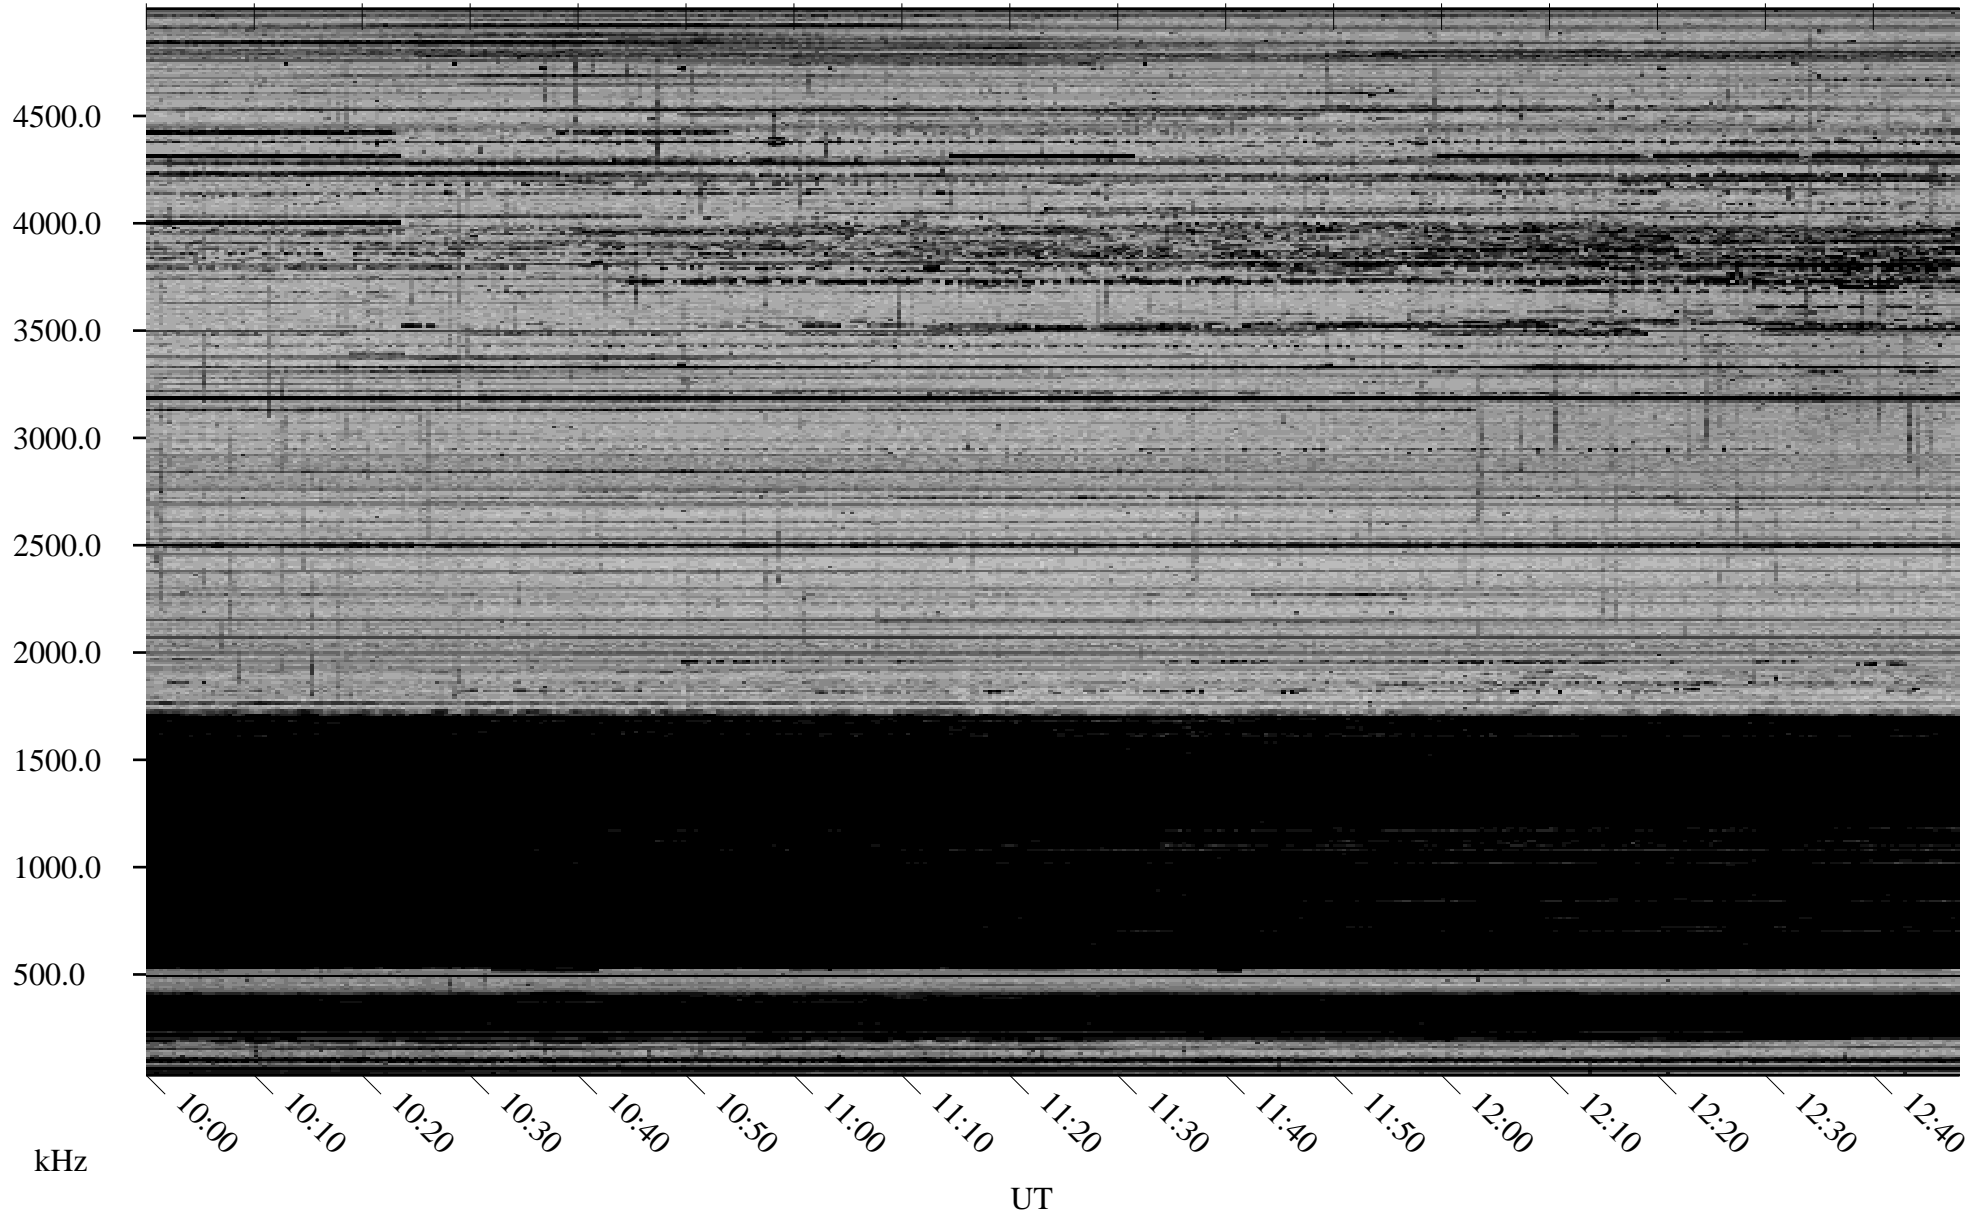

# 02/03/2007 Churchill, Manitoba

Linear Scale    Black = 161    White = 15

CH07033L.R00m max\_12

Page 5

# 02/03/2007 Churchill, Manitoba

Linear Scale    Black = 161    White = 15

CH07033L.R00m max\_12

Page 6

02/03/2007 Churchill, Manitoba

Linear Scale Black = 161 White = 15

CH07033L.R00m max\_12

Page 7

# 02/03/2007 Churchill, Manitoba

Linear Scale    Black = 161    White = 15

CH07033L.R00m max\_12