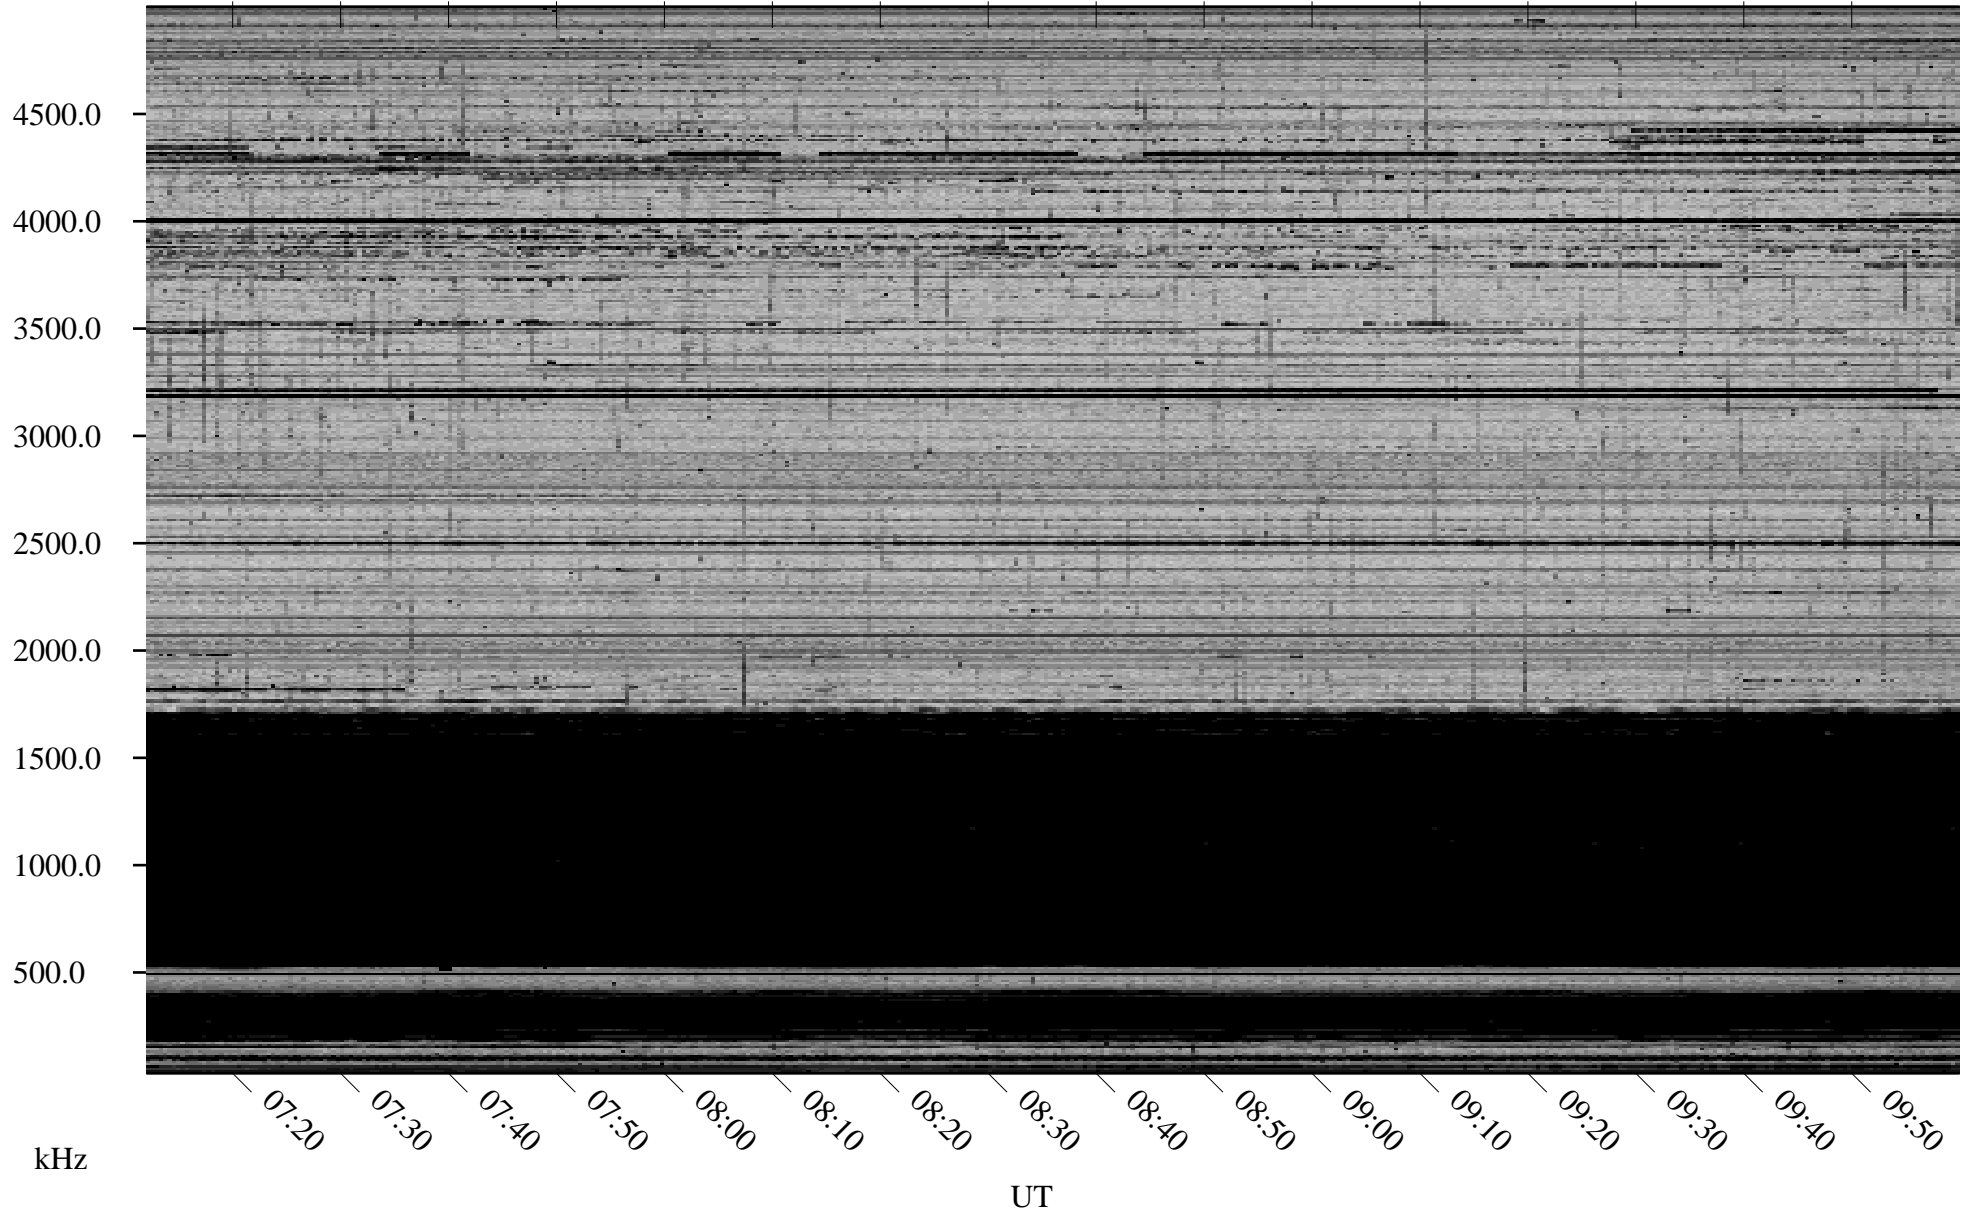

# 02/03/2007 Churchill, Manitoba

Linear Scale    Black = 161    White = 15

CH07033L.R00m max\_12

Page 4

# 02/03/2007 Churchill, Manitoba

Linear Scale    Black = 161    White = 15

CH07033L.R00m max\_12

Page 5

# 02/03/2007 Churchill, Manitoba

Linear Scale    Black = 161    White = 15

CH07033L.R00m max\_12

Page 6

02/03/2007 Churchill, Manitoba

Linear Scale Black = 161 White = 15

CH07033L.R00m max\_12

Page 7

# 02/03/2007 Churchill, Manitoba

Linear Scale    Black = 161    White = 15

CH07033L.R00m max\_12