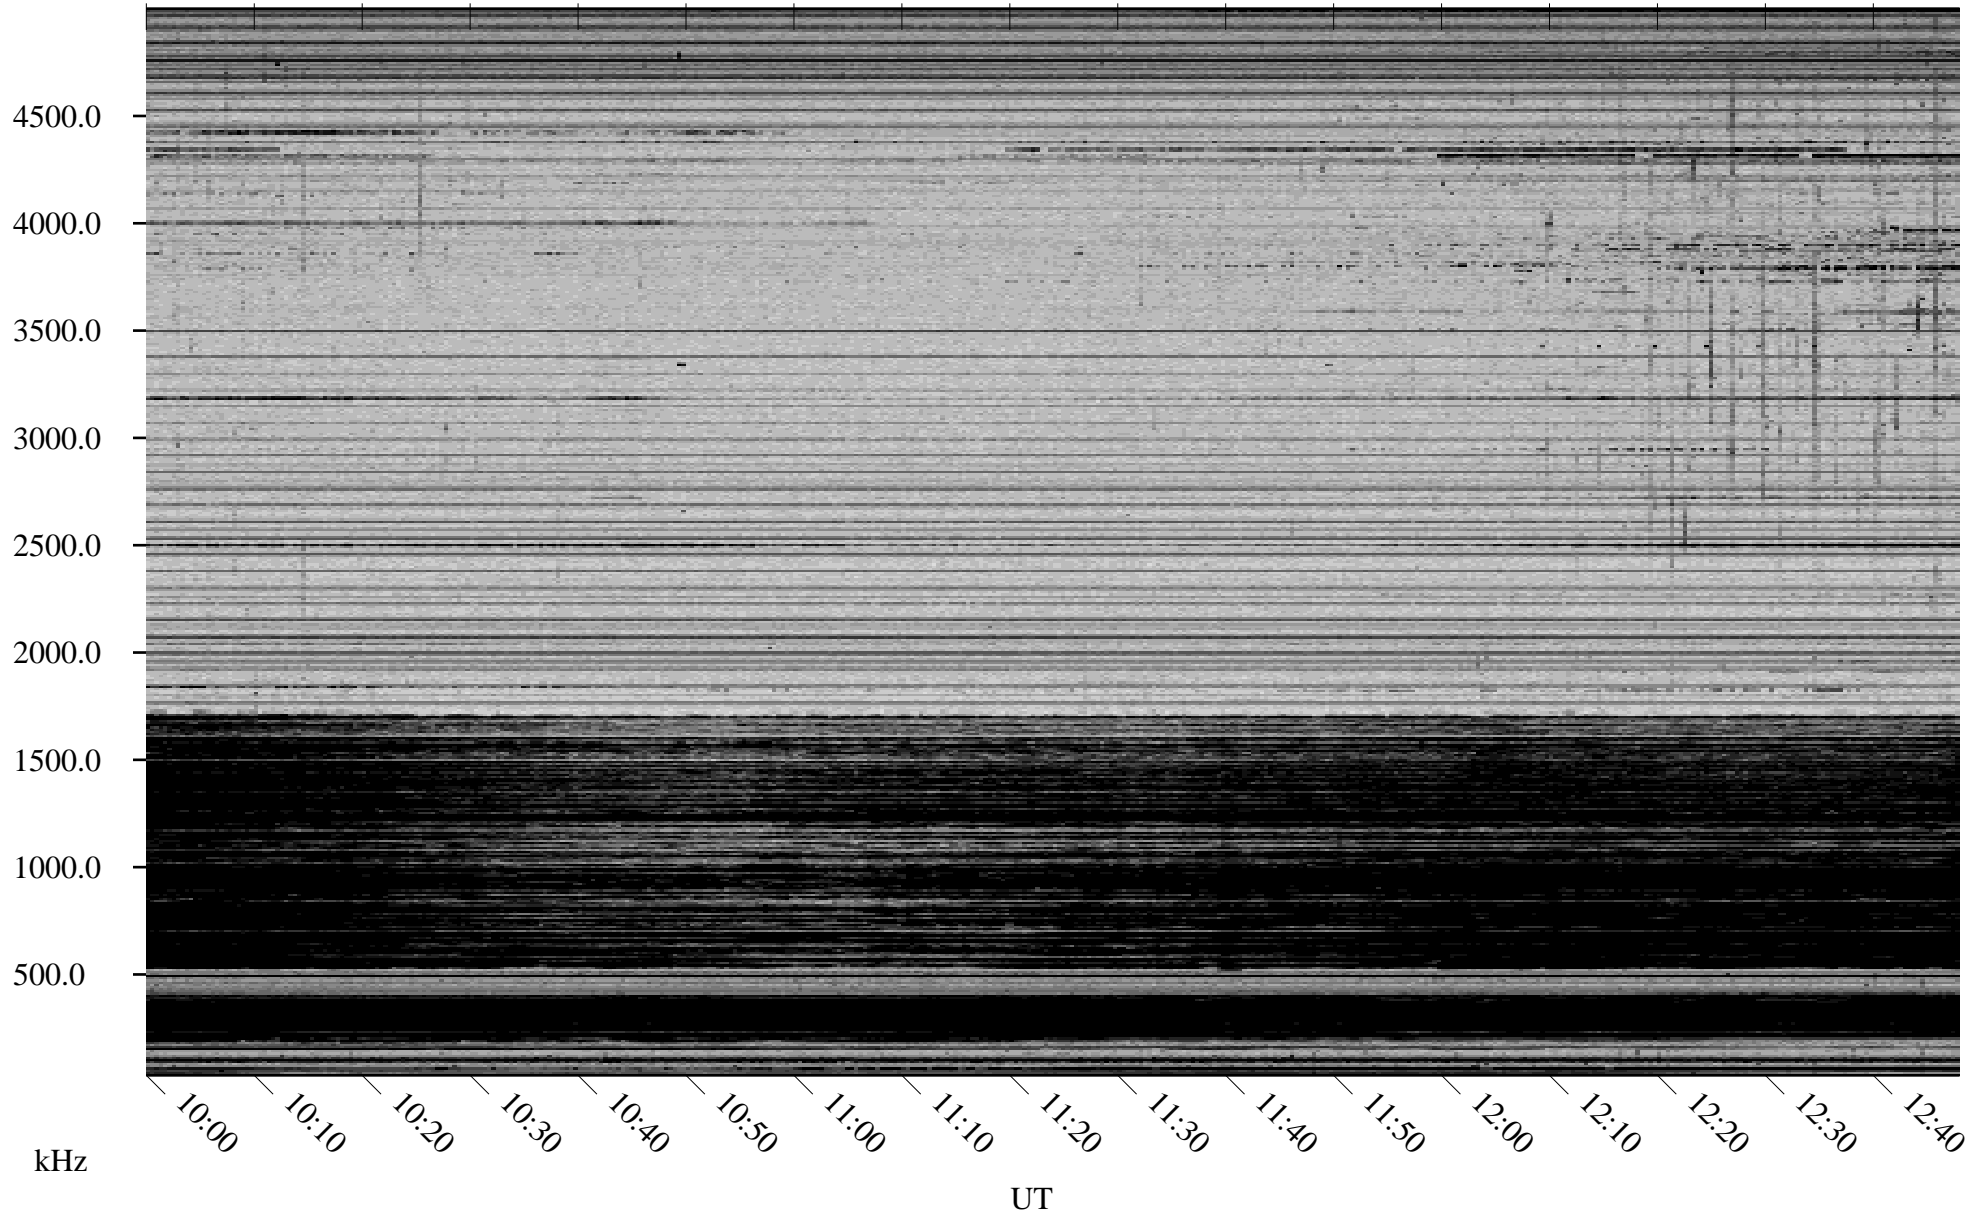

02/03/2007 Churchill, Manitoba

Linear Scale Black = 161 White = 15

CH07034L.R00m max_12

Page 1

02/03/2007 Churchill, Manitoba

Linear Scale Black = 161 White = 15

CH07034L.R00m max_12

Page 2

02/04/2007 Churchill, Manitoba

Linear Scale Black = 161 White = 15

CH07034L.R00m max_12

Page 3

02/04/2007 Churchill, Manitoba

Linear Scale Black = 161 White = 15

CH07034L.R00m max_12

Page 4

02/04/2007 Churchill, Manitoba

Linear Scale Black = 161 White = 15

CH07034L.R00m max_12

Page 5

02/04/2007 Churchill, Manitoba

Linear Scale Black = 161 White = 15

CH07034L.R00m max_12

Page 6

02/04/2007 Churchill, Manitoba

Linear Scale Black = 161 White = 15

CH07034L.R00m max_12

Page 7

02/04/2007 Churchill, Manitoba

Linear Scale Black = 161 White = 15

CH07034L.R00m max_12

Page 8