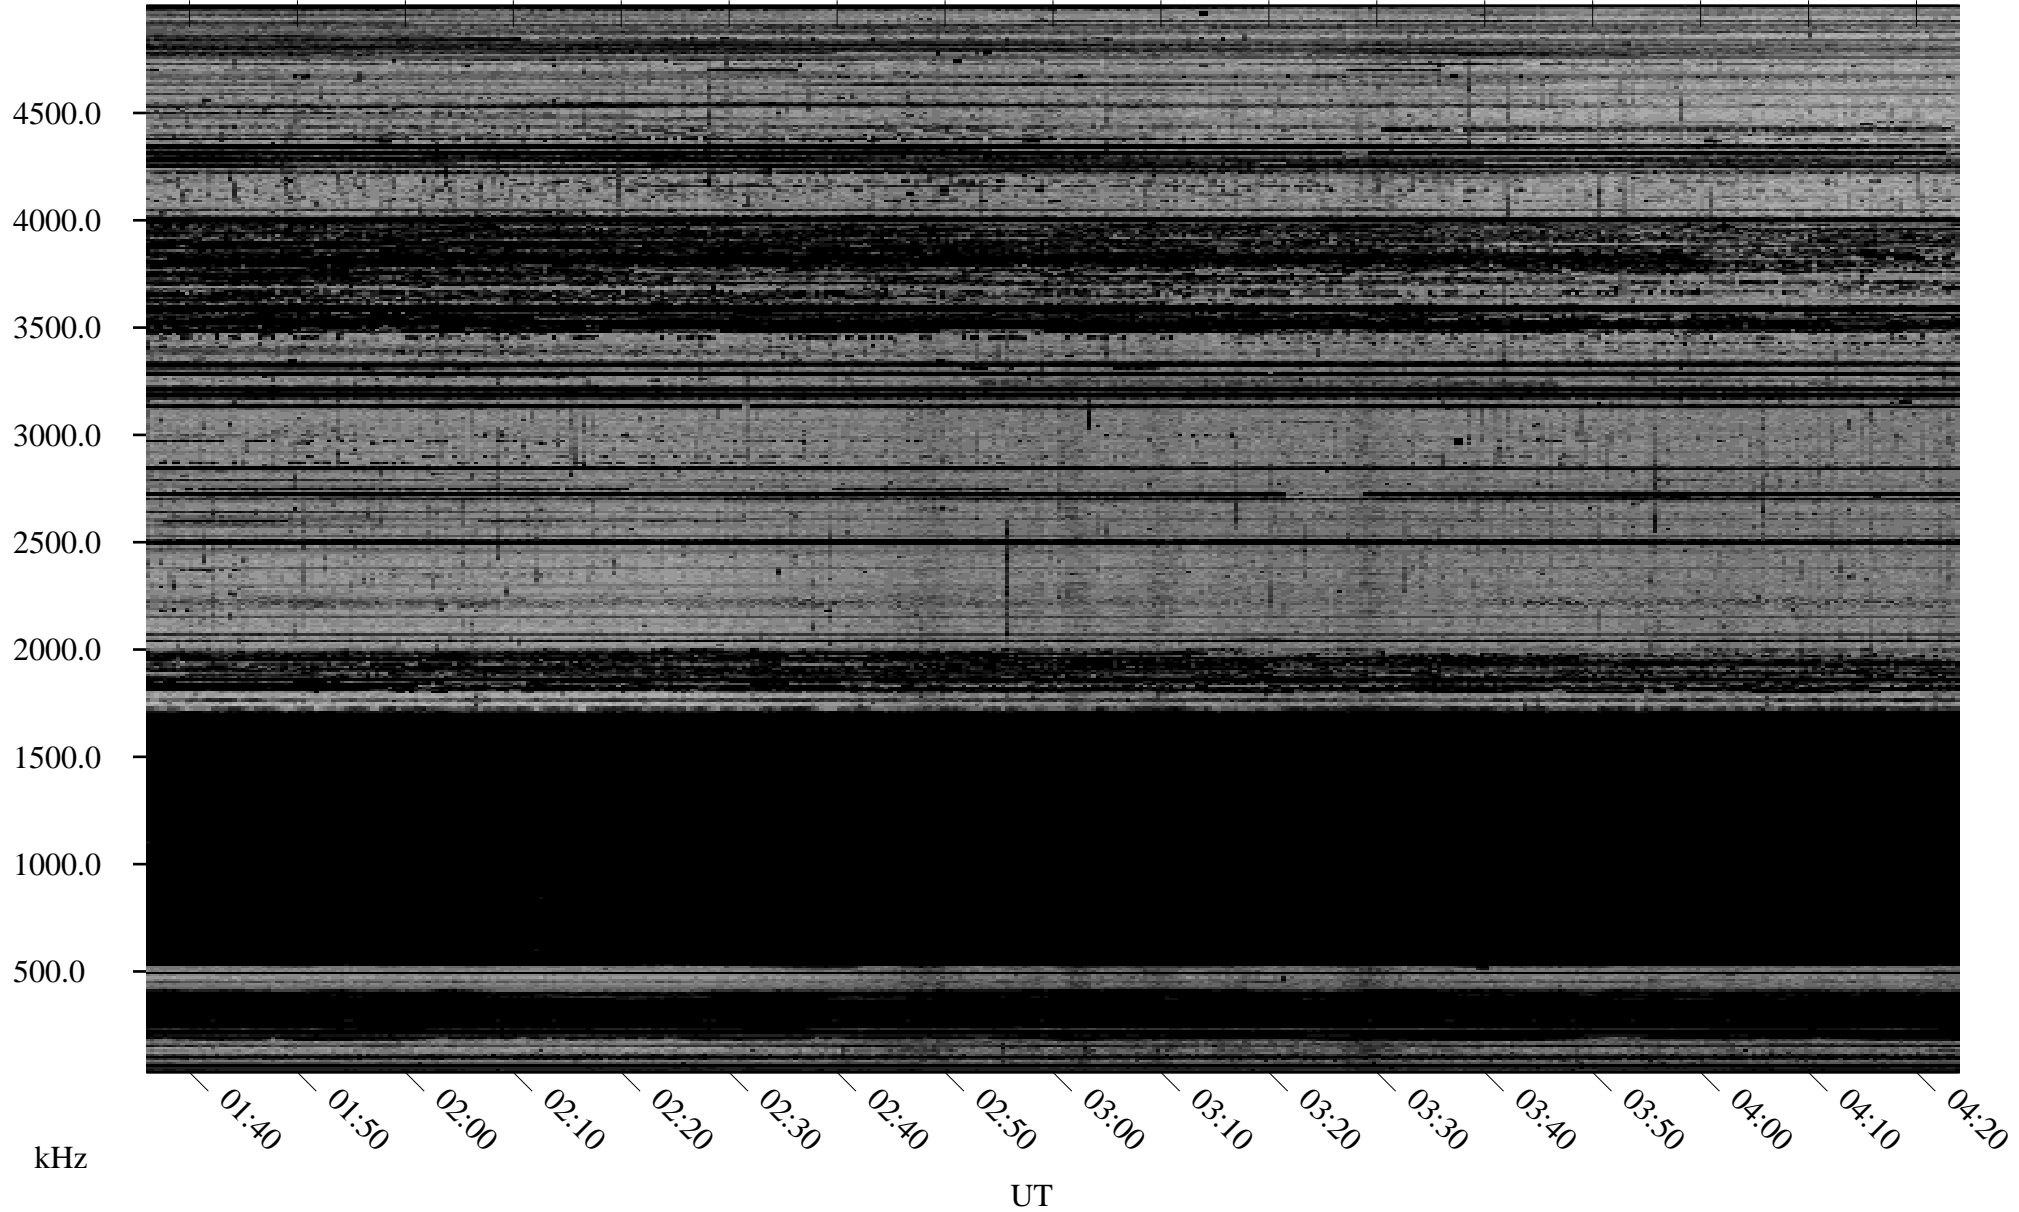

02/03/2007 Churchill, Manitoba

Linear Scale Black = 161 White = 15

CH07034L.R00m max_12

Page 1

02/03/2007 Churchill, Manitoba

Linear Scale Black = 161 White = 15

CH07034L.R00m max_12

Page 2

02/04/2007 Churchill, Manitoba

Linear Scale Black = 161 White = 15

CH07034L.R00m max_12

Page 3

02/04/2007 Churchill, Manitoba

Linear Scale Black = 161 White = 15

CH07034L.R00m max_12

Page 4

02/04/2007 Churchill, Manitoba

Linear Scale Black = 161 White = 15

CH07034L.R00m max_12

Page 5

02/04/2007 Churchill, Manitoba

Linear Scale Black = 161 White = 15

CH07034L.R00m max_12

Page 6

02/04/2007 Churchill, Manitoba

Linear Scale Black = 161 White = 15

CH07034L.R00m max_12

Page 7

02/04/2007 Churchill, Manitoba

Linear Scale Black = 161 White = 15

CH07034L.R00m max_12

Page 8