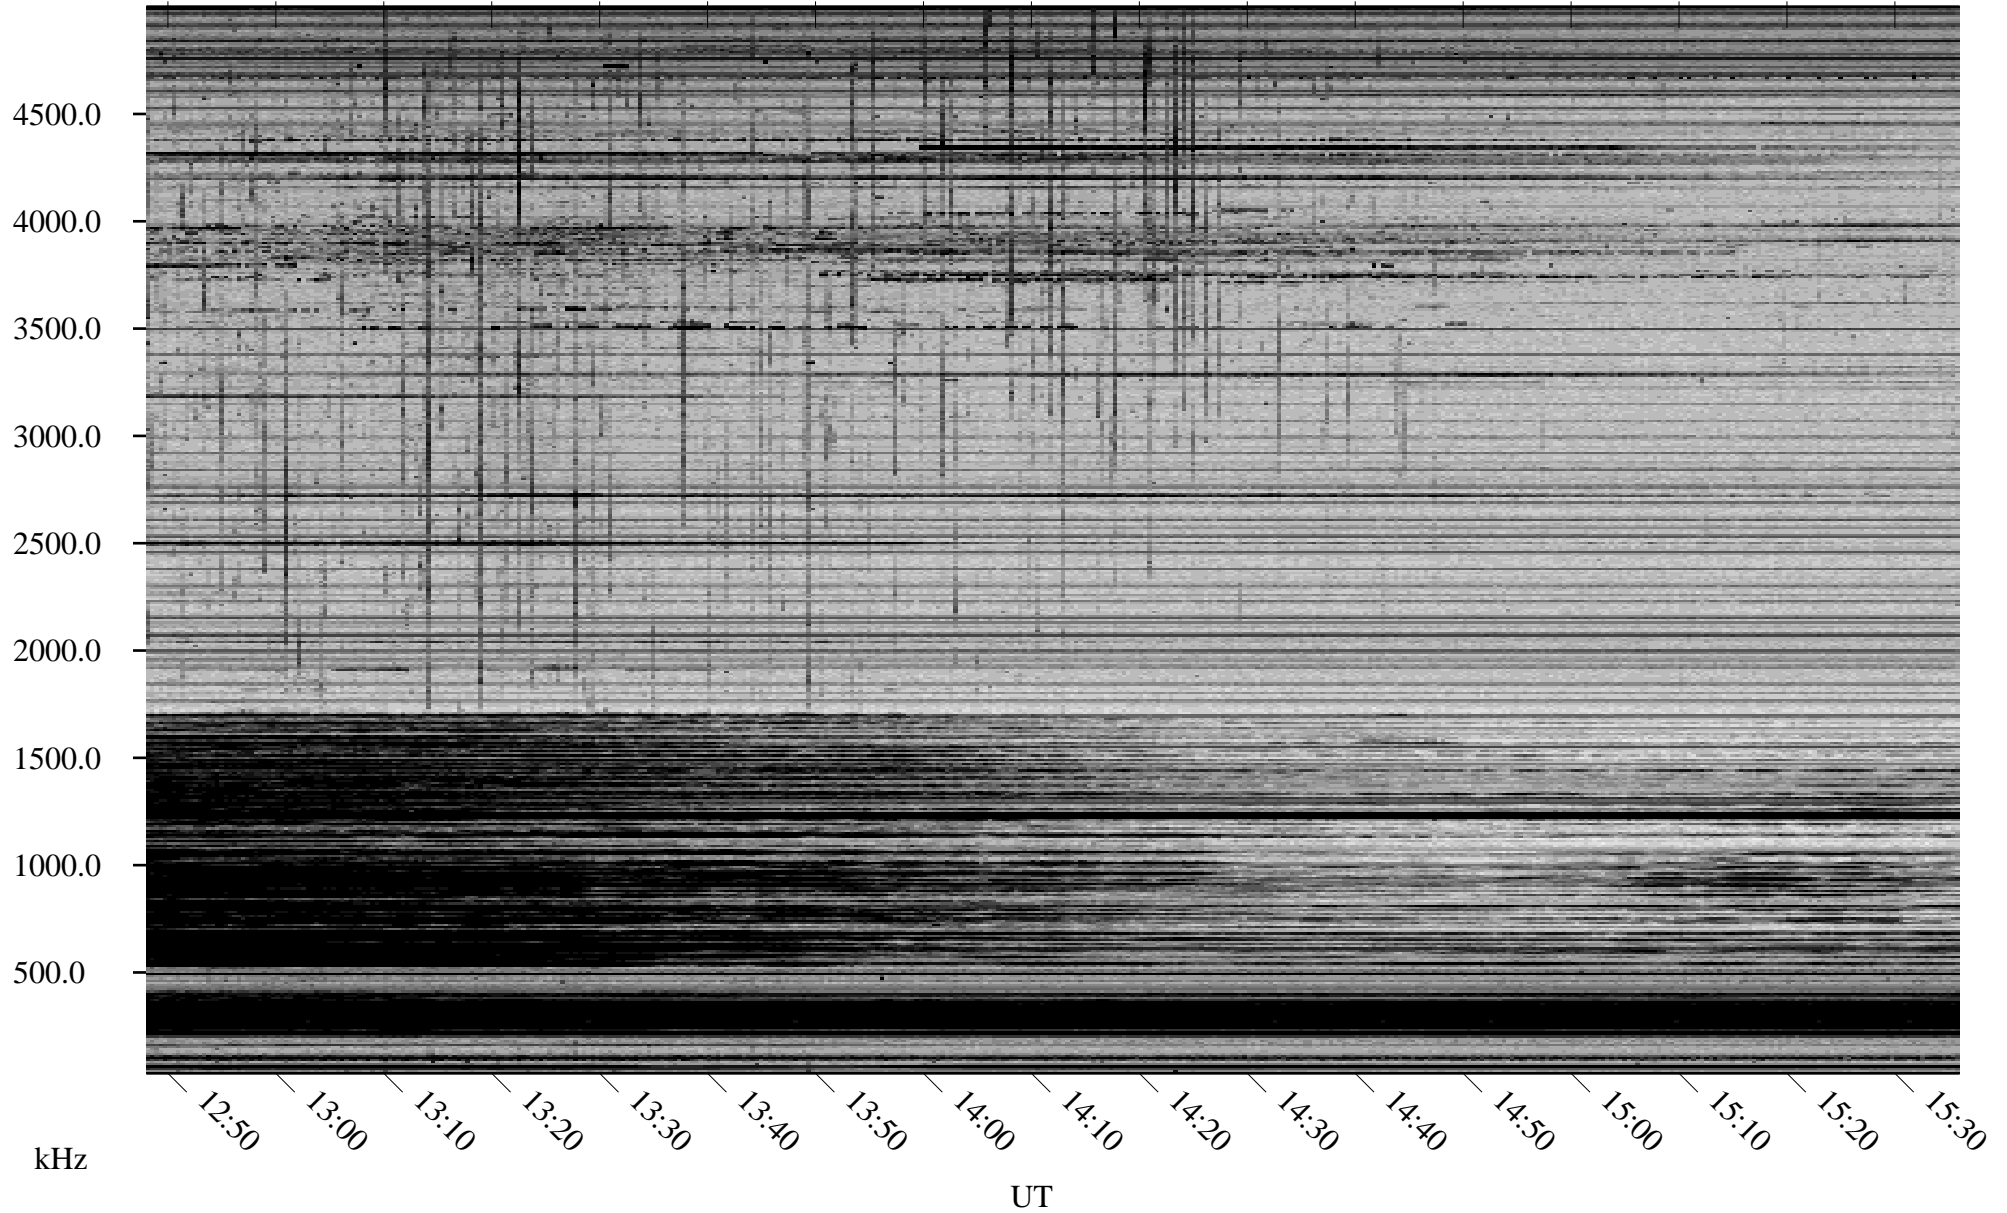

02/03/2007 Churchill, Manitoba

Linear Scale Black = 161 White = 15

CH07034L.R00m max_12

Page 1

02/03/2007 Churchill, Manitoba

Linear Scale Black = 161 White = 15

CH07034L.R00m max_12

Page 2

02/04/2007 Churchill, Manitoba

Linear Scale Black = 161 White = 15

CH07034L.R00m max_12

Page 3

02/04/2007 Churchill, Manitoba

Linear Scale Black = 161 White = 15

CH07034L.R00m max_12

Page 4

02/04/2007 Churchill, Manitoba

Linear Scale Black = 161 White = 15

CH07034L.R00m max_12

Page 5

02/04/2007 Churchill, Manitoba

Linear Scale Black = 161 White = 15

CH07034L.R00m max_12

Page 6

02/04/2007 Churchill, Manitoba

Linear Scale Black = 161 White = 15

CH07034L.R00m max_12

Page 7

02/04/2007 Churchill, Manitoba

Linear Scale Black = 161 White = 15

CH07034L.R00m max_12

Page 8