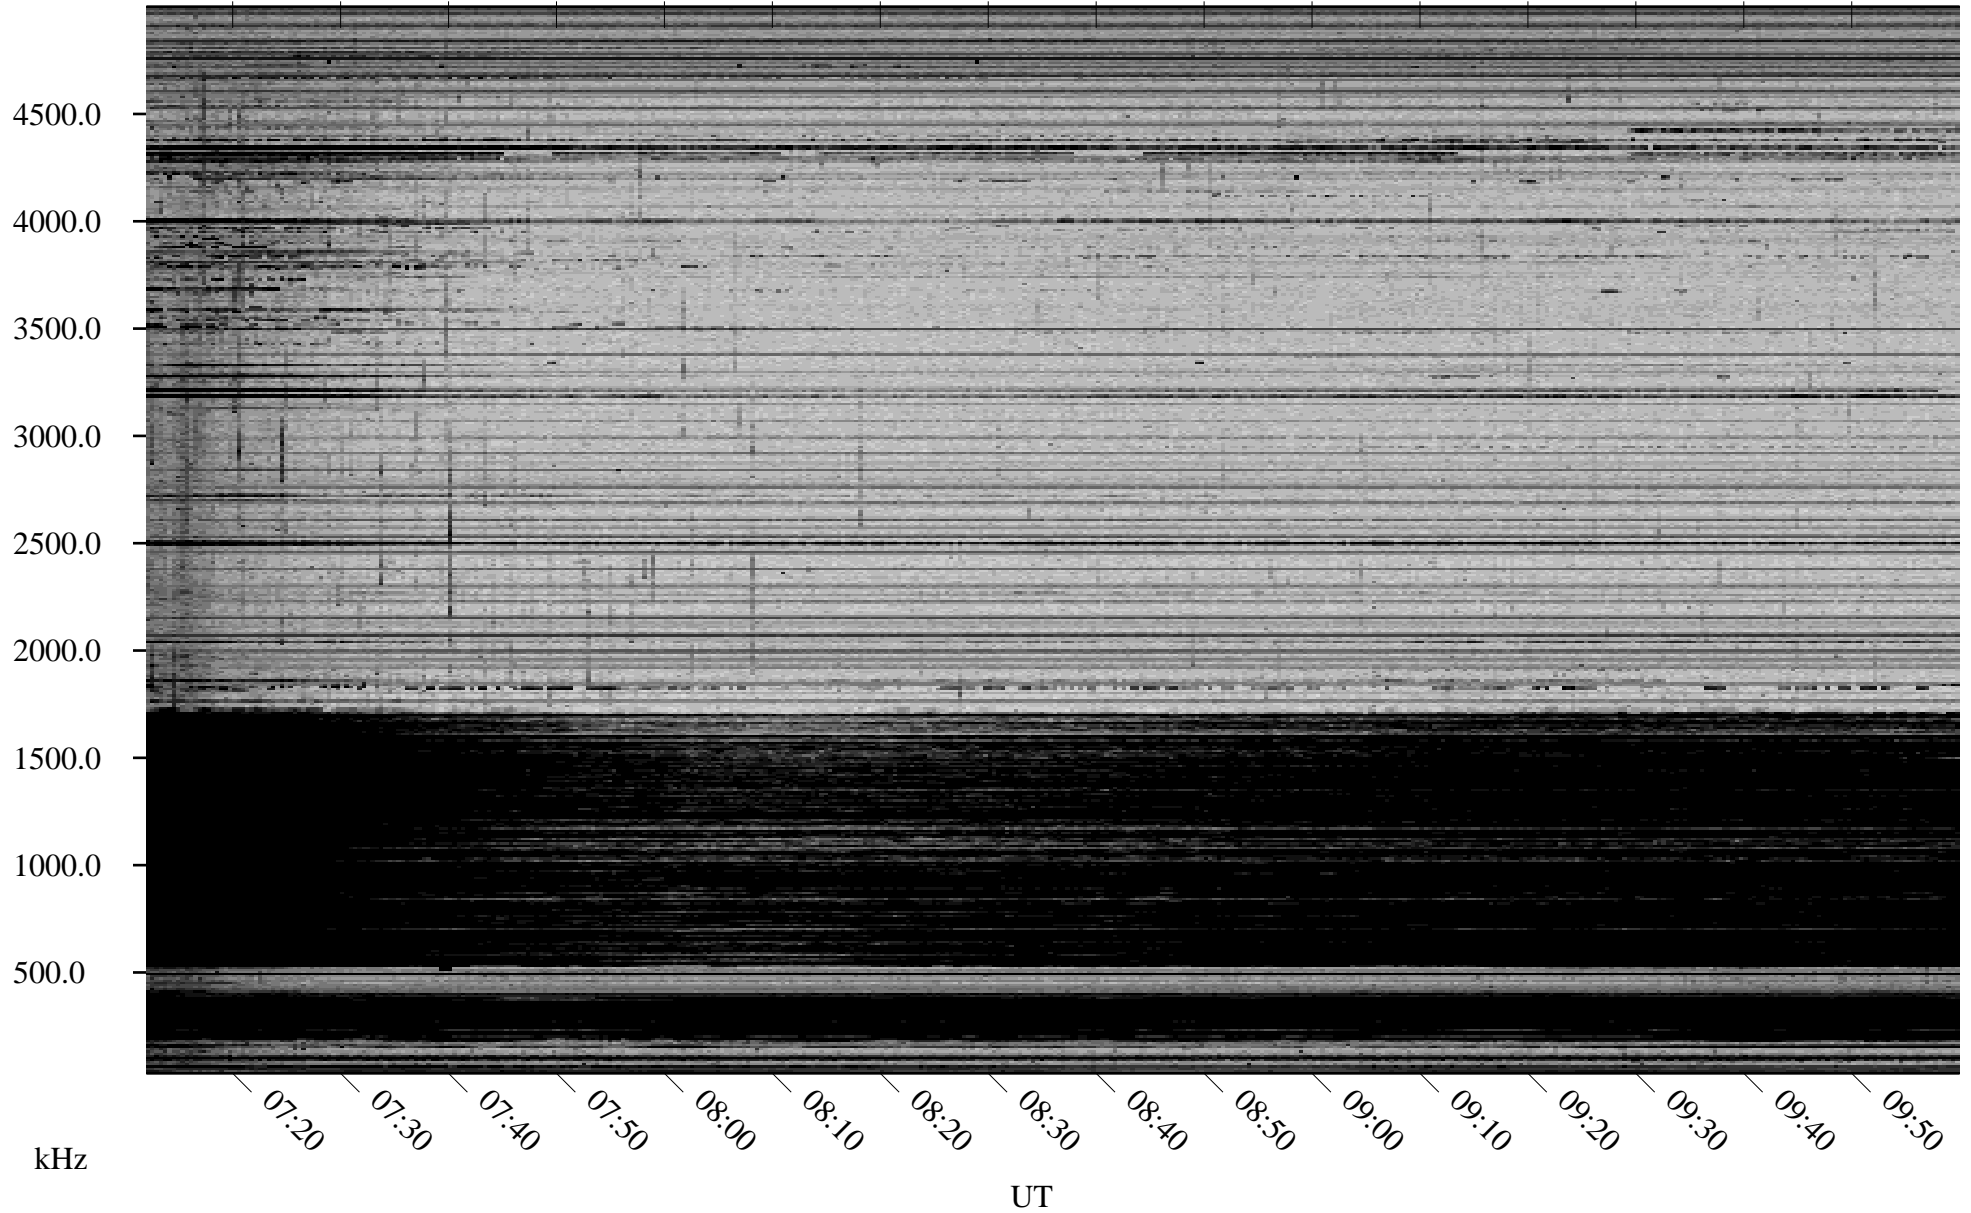

02/03/2007 Churchill, Manitoba

Linear Scale Black = 161 White = 15

CH07034L.R00m max_12

Page 1

02/03/2007 Churchill, Manitoba

Linear Scale Black = 161 White = 15

CH07034L.R00m max_12

Page 2

02/04/2007 Churchill, Manitoba

Linear Scale Black = 161 White = 15

CH07034L.R00m max_12

Page 3

02/04/2007 Churchill, Manitoba

Linear Scale Black = 161 White = 15

CH07034L.R00m max_12

Page 4

02/04/2007 Churchill, Manitoba

Linear Scale Black = 161 White = 15

CH07034L.R00m max_12

Page 5

02/04/2007 Churchill, Manitoba

Linear Scale Black = 161 White = 15

CH07034L.R00m max_12

Page 6

02/04/2007 Churchill, Manitoba

Linear Scale Black = 161 White = 15

CH07034L.R00m max_12

Page 7

02/04/2007 Churchill, Manitoba

Linear Scale Black = 161 White = 15

CH07034L.R00m max_12

Page 8