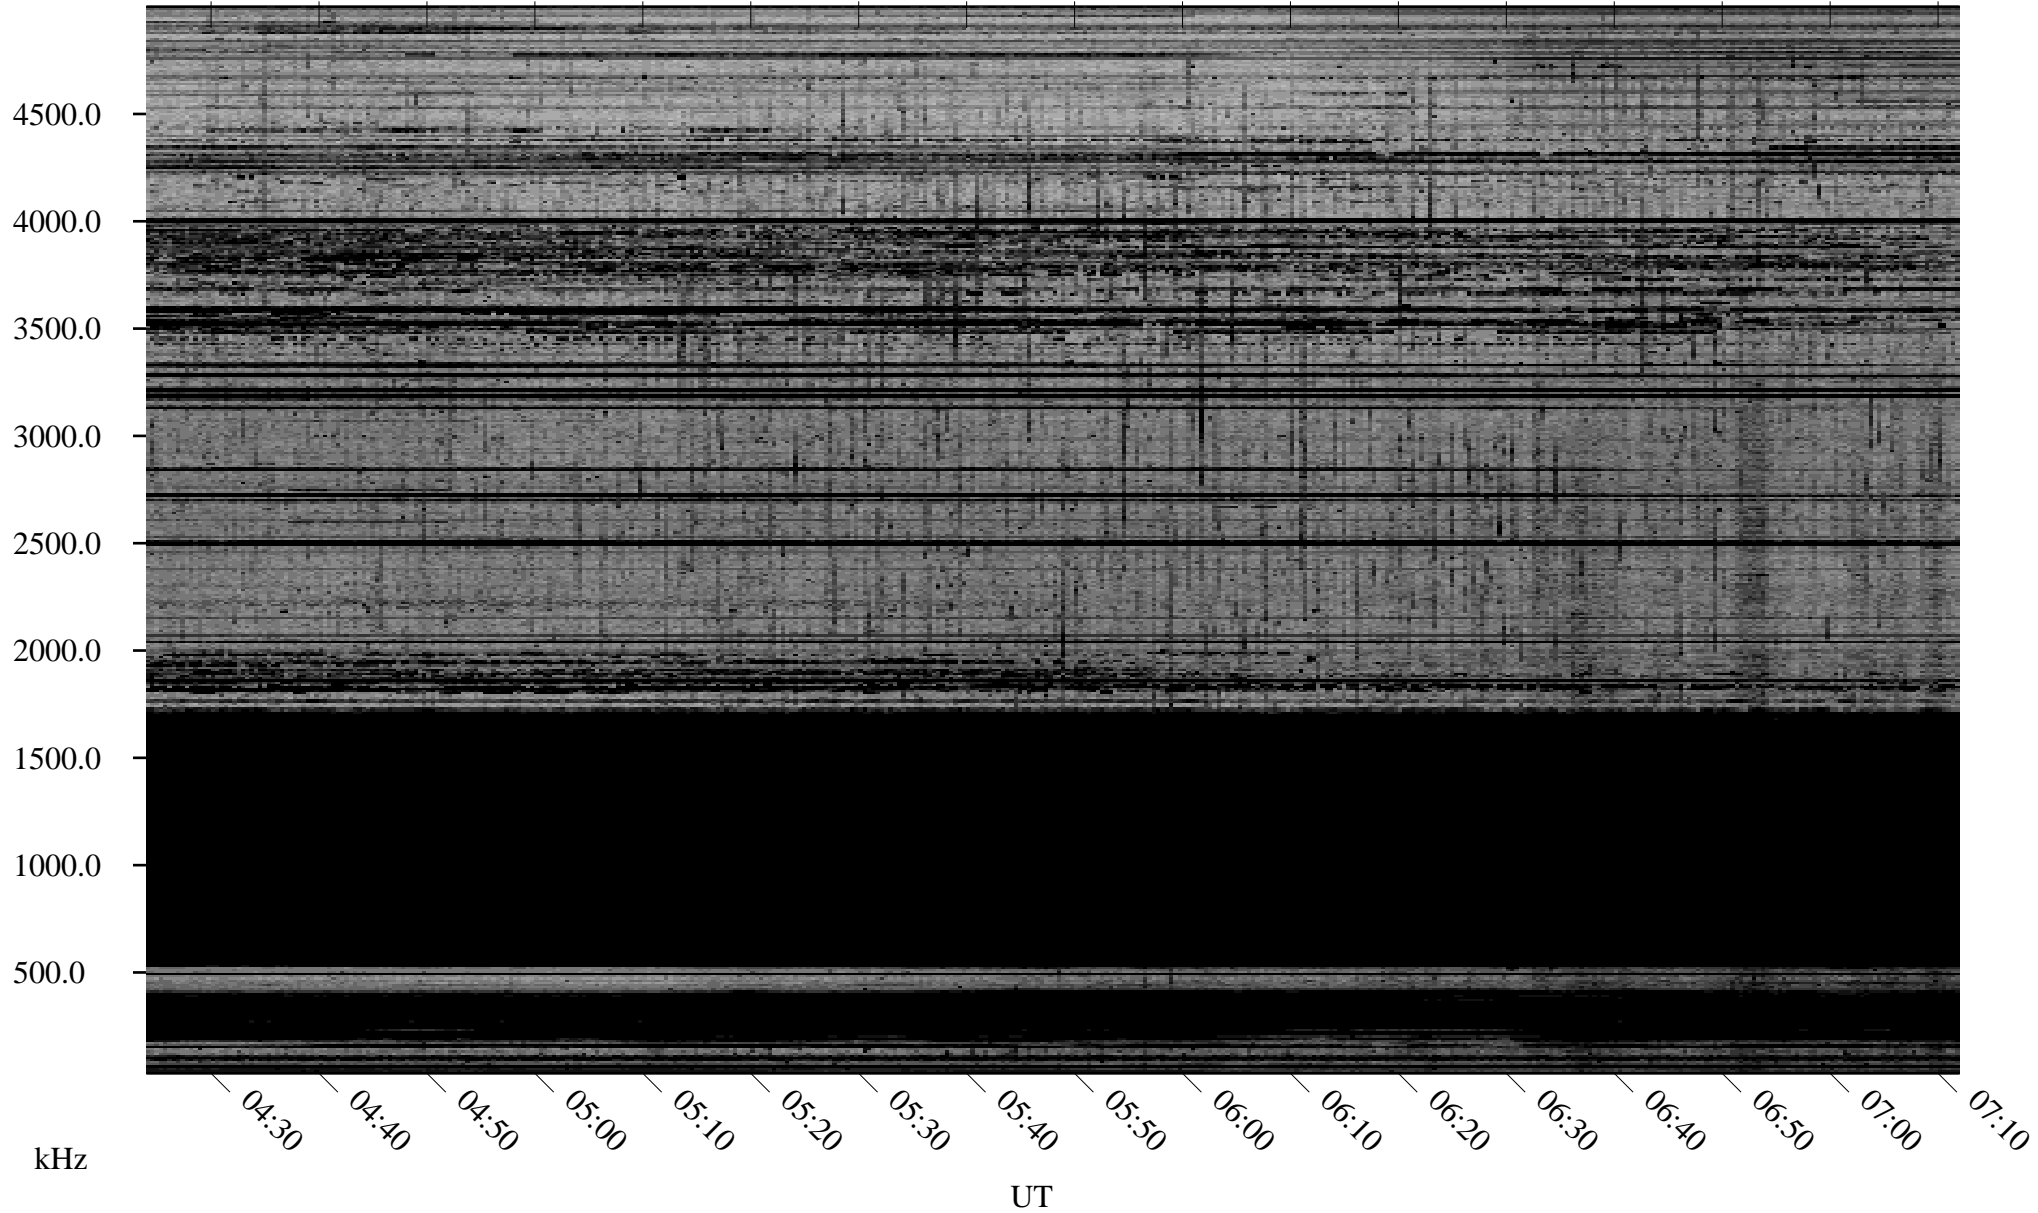

02/03/2007 Churchill, Manitoba

Linear Scale Black = 161 White = 15

CH07034L.R00m max_12

Page 1

02/03/2007 Churchill, Manitoba

Linear Scale Black = 161 White = 15

CH07034L.R00m max_12

Page 2

02/04/2007 Churchill, Manitoba

Linear Scale Black = 161 White = 15

CH07034L.R00m max_12

Page 3

02/04/2007 Churchill, Manitoba

Linear Scale Black = 161 White = 15

CH07034L.R00m max_12

Page 4

02/04/2007 Churchill, Manitoba

Linear Scale Black = 161 White = 15

CH07034L.R00m max_12

Page 5

02/04/2007 Churchill, Manitoba

Linear Scale Black = 161 White = 15

CH07034L.R00m max_12

Page 6

02/04/2007 Churchill, Manitoba

Linear Scale Black = 161 White = 15

CH07034L.R00m max_12

Page 7

02/04/2007 Churchill, Manitoba

Linear Scale Black = 161 White = 15

CH07034L.R00m max_12

Page 8