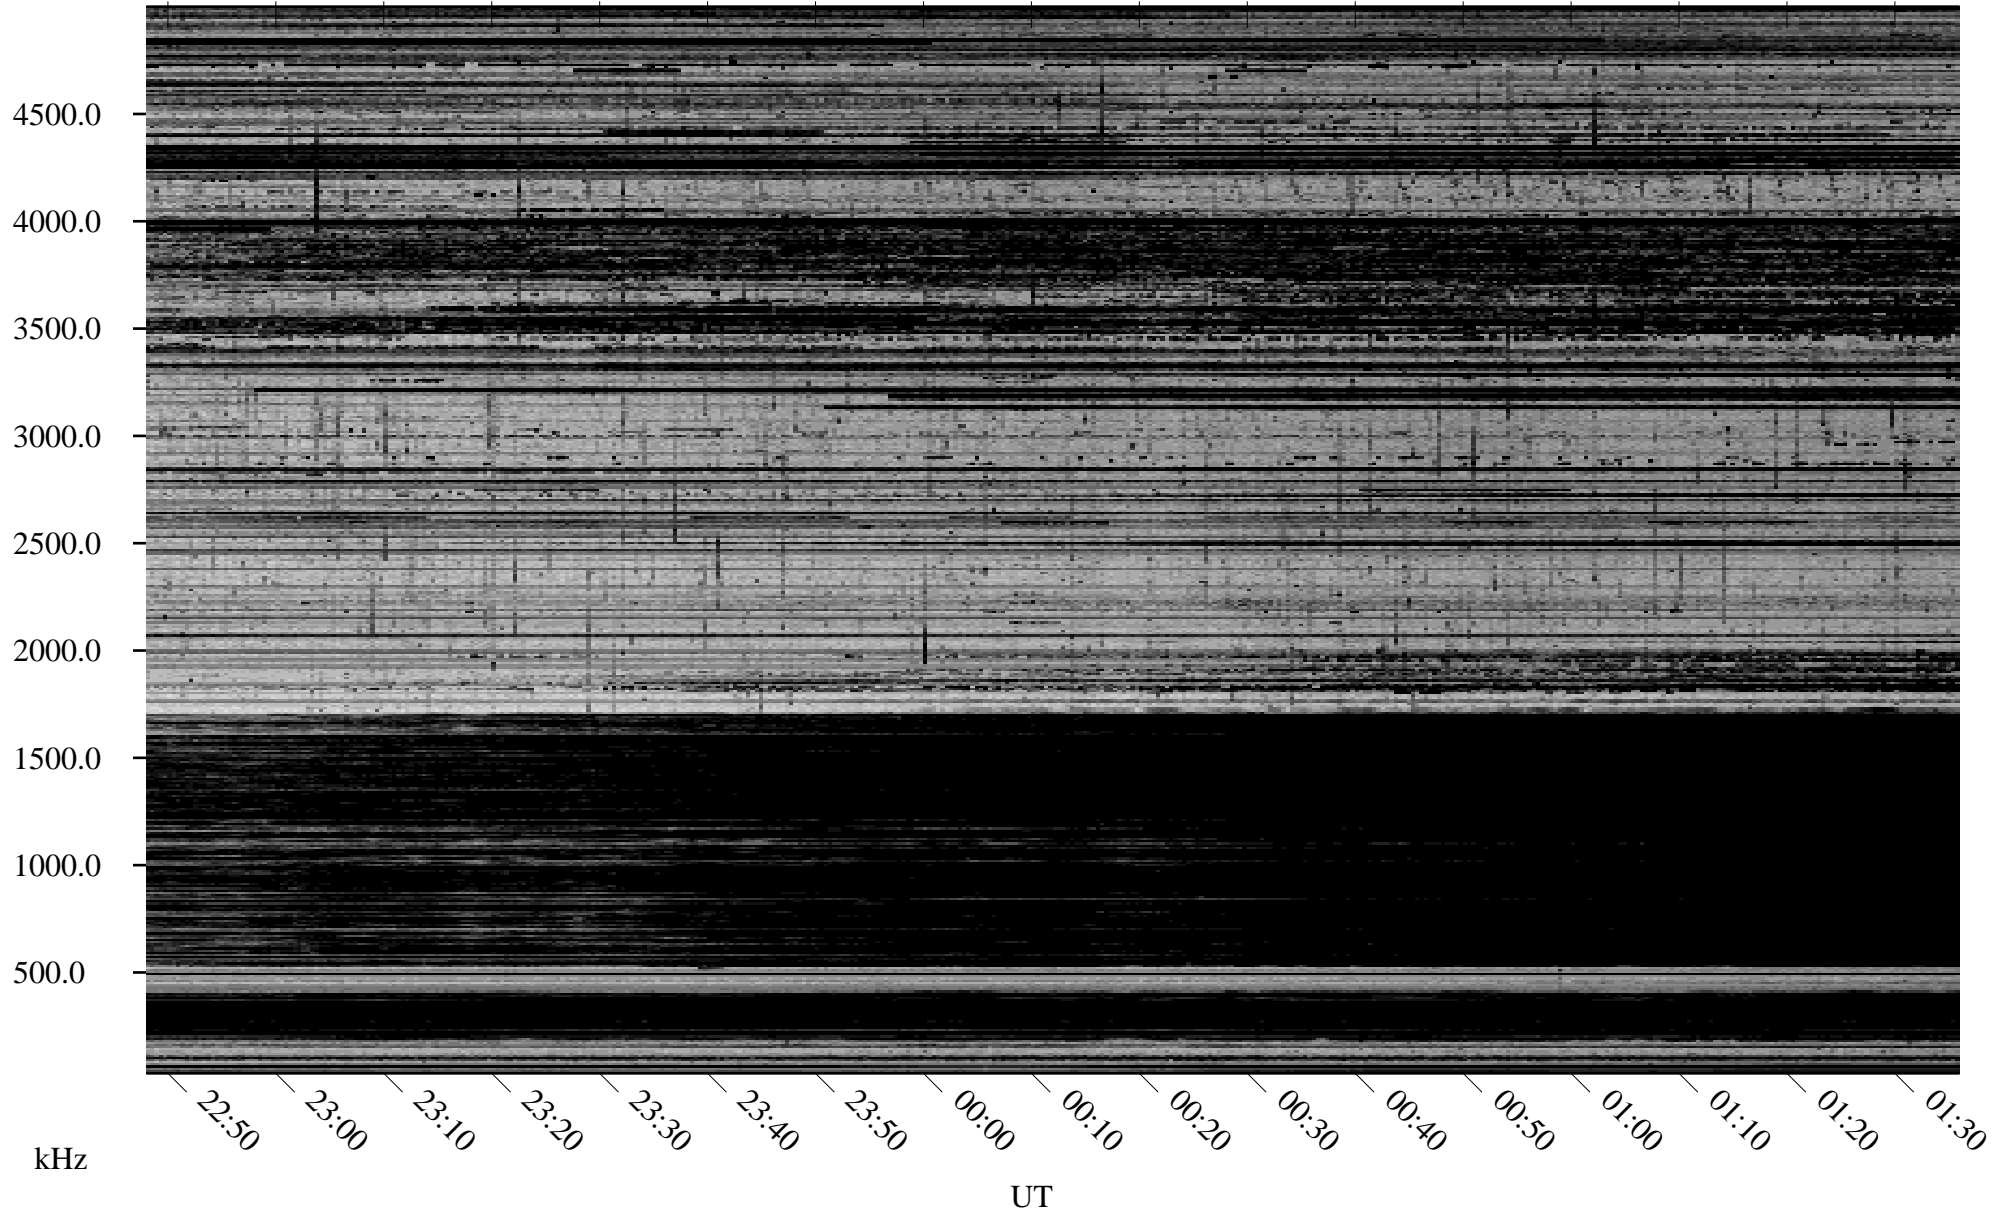

02/03/2007 Churchill, Manitoba

Linear Scale Black = 161 White = 15

CH07034L.R00m max_12

Page 1

02/03/2007 Churchill, Manitoba

Linear Scale Black = 161 White = 15

CH07034L.R00m max_12

Page 2

02/04/2007 Churchill, Manitoba

Linear Scale Black = 161 White = 15

CH07034L.R00m max_12

Page 3

02/04/2007 Churchill, Manitoba

Linear Scale Black = 161 White = 15

CH07034L.R00m max_12

Page 4

02/04/2007 Churchill, Manitoba

Linear Scale Black = 161 White = 15

CH07034L.R00m max_12

Page 5

02/04/2007 Churchill, Manitoba

Linear Scale Black = 161 White = 15

CH07034L.R00m max_12

Page 6

02/04/2007 Churchill, Manitoba

Linear Scale Black = 161 White = 15

CH07034L.R00m max_12

Page 7

02/04/2007 Churchill, Manitoba

Linear Scale Black = 161 White = 15

CH07034L.R00m max_12

Page 8