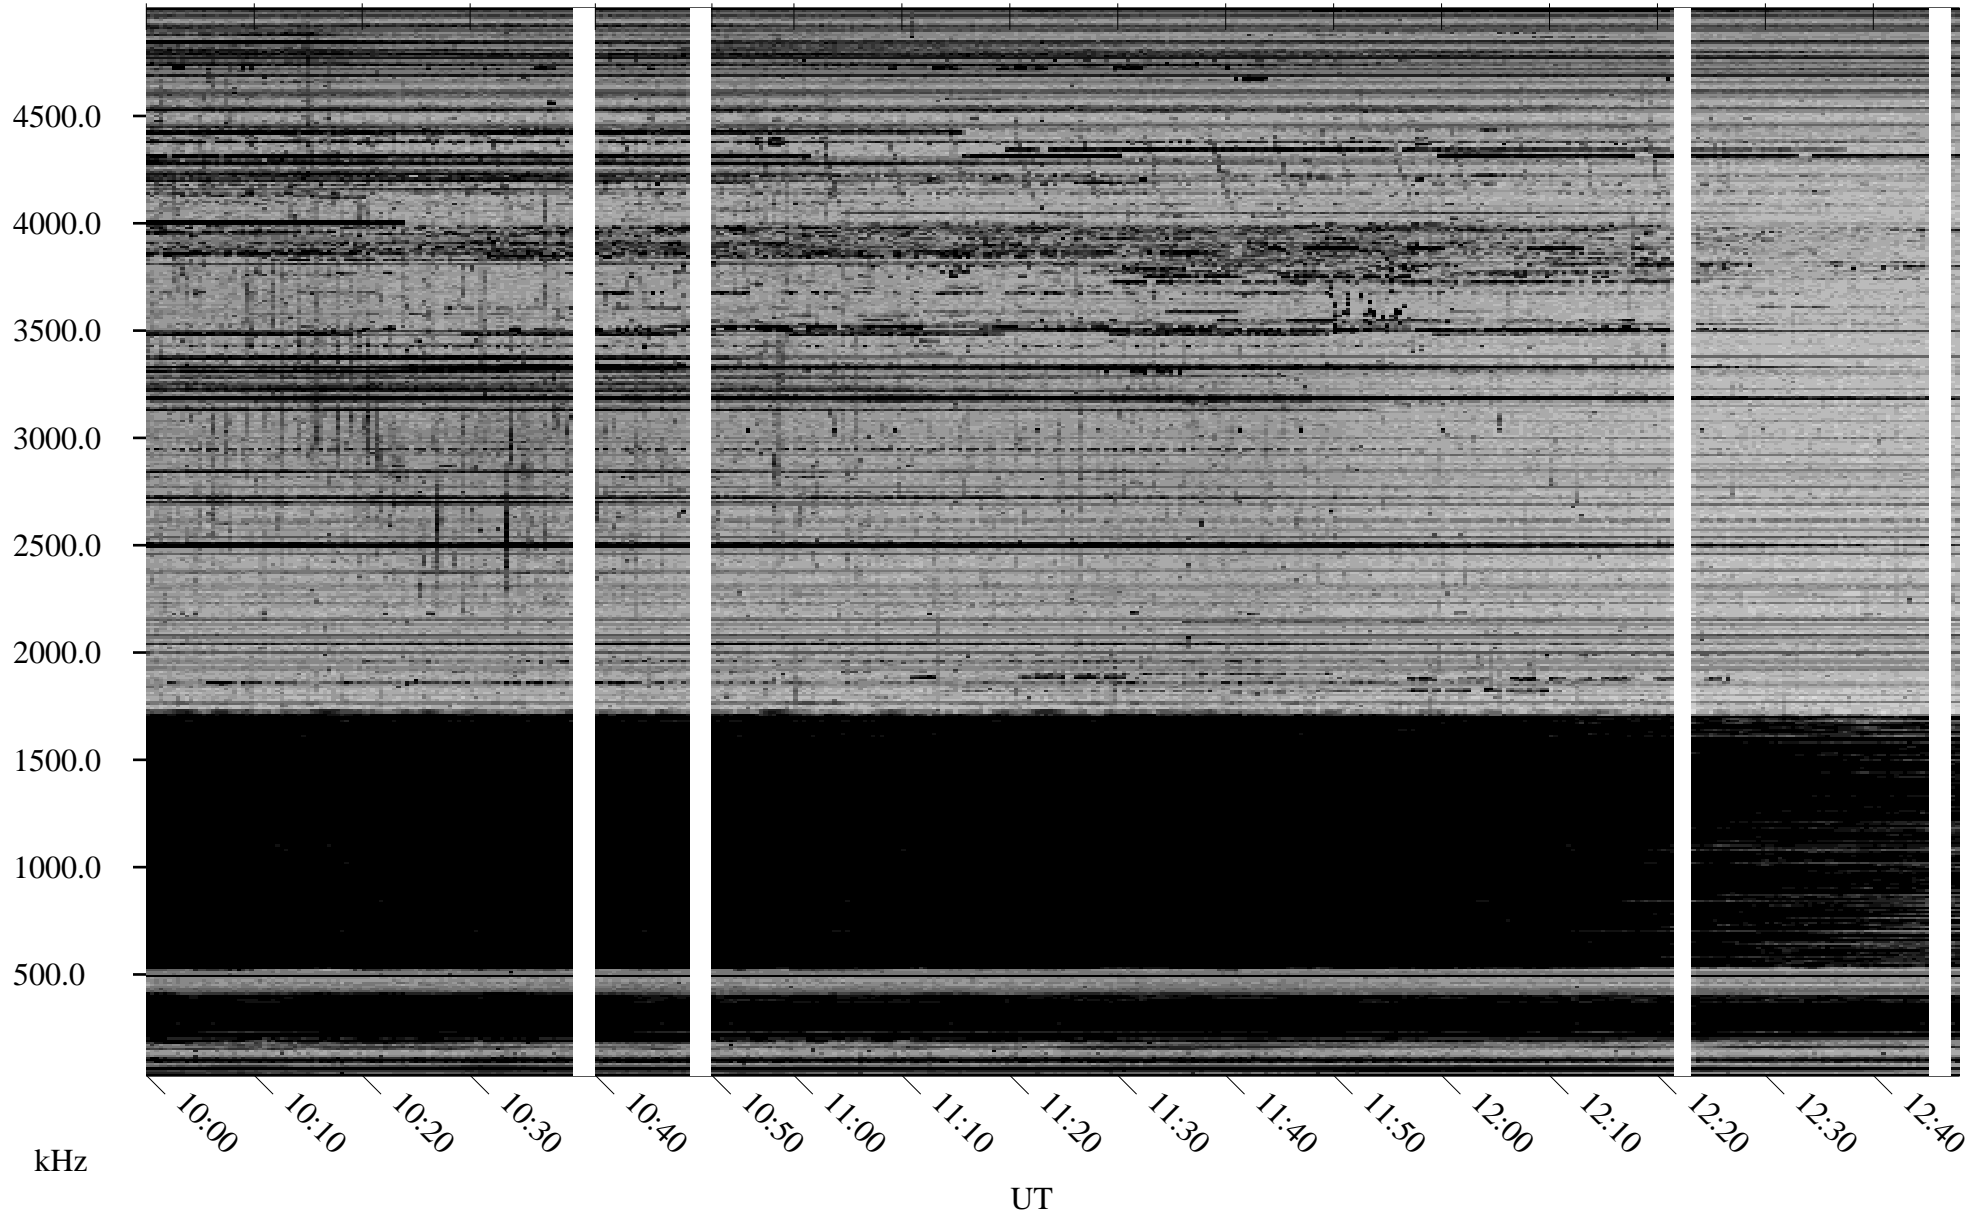

# 02/04/2007 Churchill, Manitoba

Linear Scale    Black = 161    White = 15

CH07035L.R00m max\_12

Page 1

02/05/2007 Churchill, Manitoba

Linear Scale Black = 161 White = 15

CH07035L.R00m max\_12

Page 4

02/05/2007 Churchill, Manitoba

Linear Scale Black = 161 White = 15

CH07035L.R00m max\_12

Page 5

02/05/2007 Churchill, Manitoba

Linear Scale Black = 161 White = 15

CH07035L.R00m max\_12

Page 6

02/05/2007 Churchill, Manitoba

Linear Scale Black = 161 White = 15

CH07035L.R00m max\_12

Page 7

02/05/2007 Churchill, Manitoba

Linear Scale Black = 161 White = 15

CH07035L.R00m max\_12

Page 8