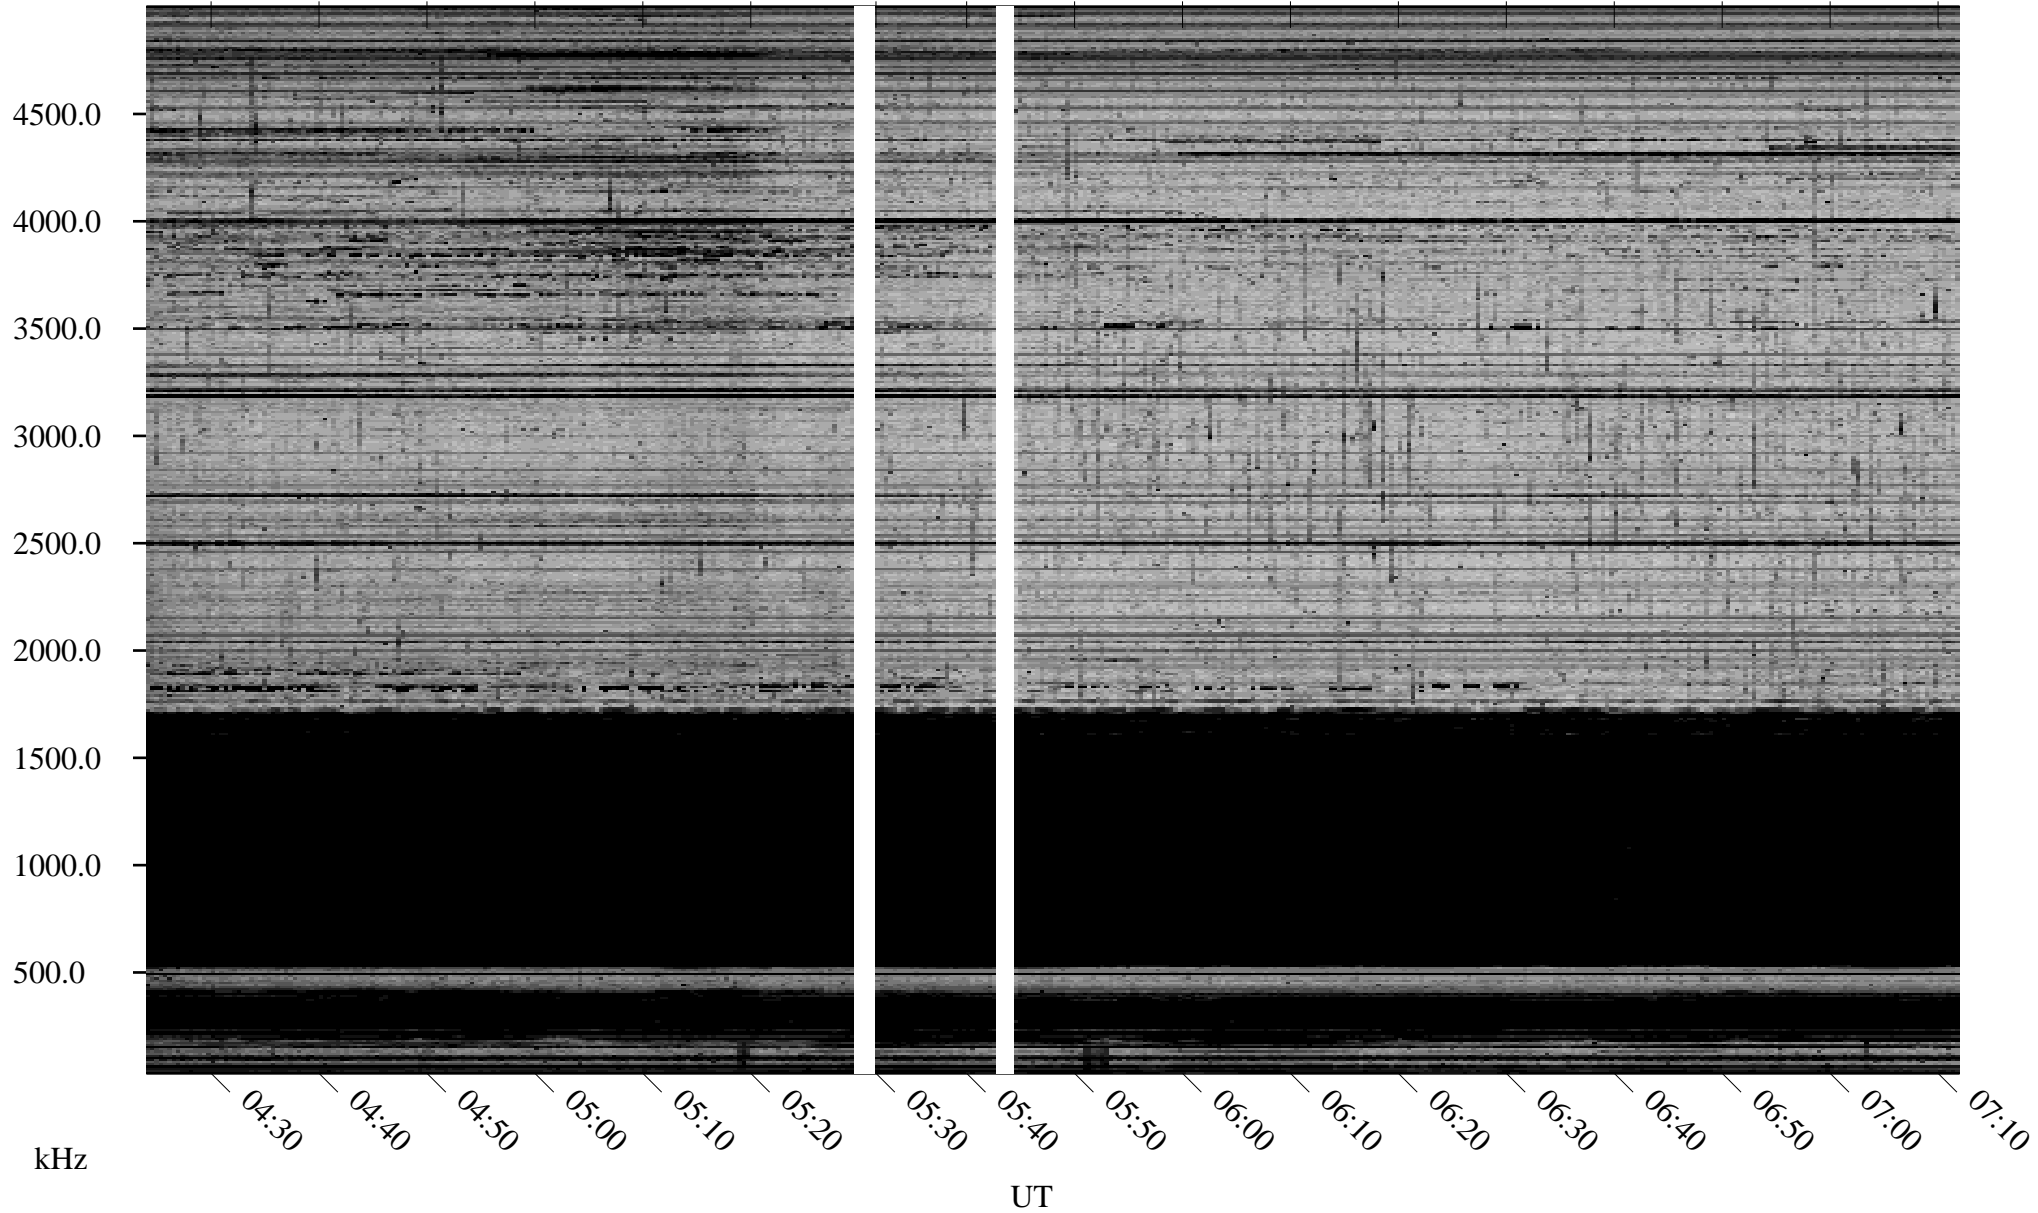

# 02/04/2007 Churchill, Manitoba

Linear Scale    Black = 161    White = 15

CH07035L.R00m max\_12

Page 1

# 02/04/2007 Churchill, Manitoba

Linear Scale    Black = 161    White = 15

CH07035L.R00m max\_12

Page 2

02/05/2007 Churchill, Manitoba

Linear Scale Black = 161 White = 15

CH07035L.R00m max\_12

Page 3

02/05/2007 Churchill, Manitoba

Linear Scale Black = 161 White = 15

CH07035L.R00m max\_12

Page 4

02/05/2007 Churchill, Manitoba

Linear Scale Black = 161 White = 15

CH07035L.R00m max\_12

Page 5

02/05/2007 Churchill, Manitoba

Linear Scale Black = 161 White = 15

CH07035L.R00m max\_12

Page 6

02/05/2007 Churchill, Manitoba

Linear Scale Black = 161 White = 15

CH07035L.R00m max\_12

Page 7