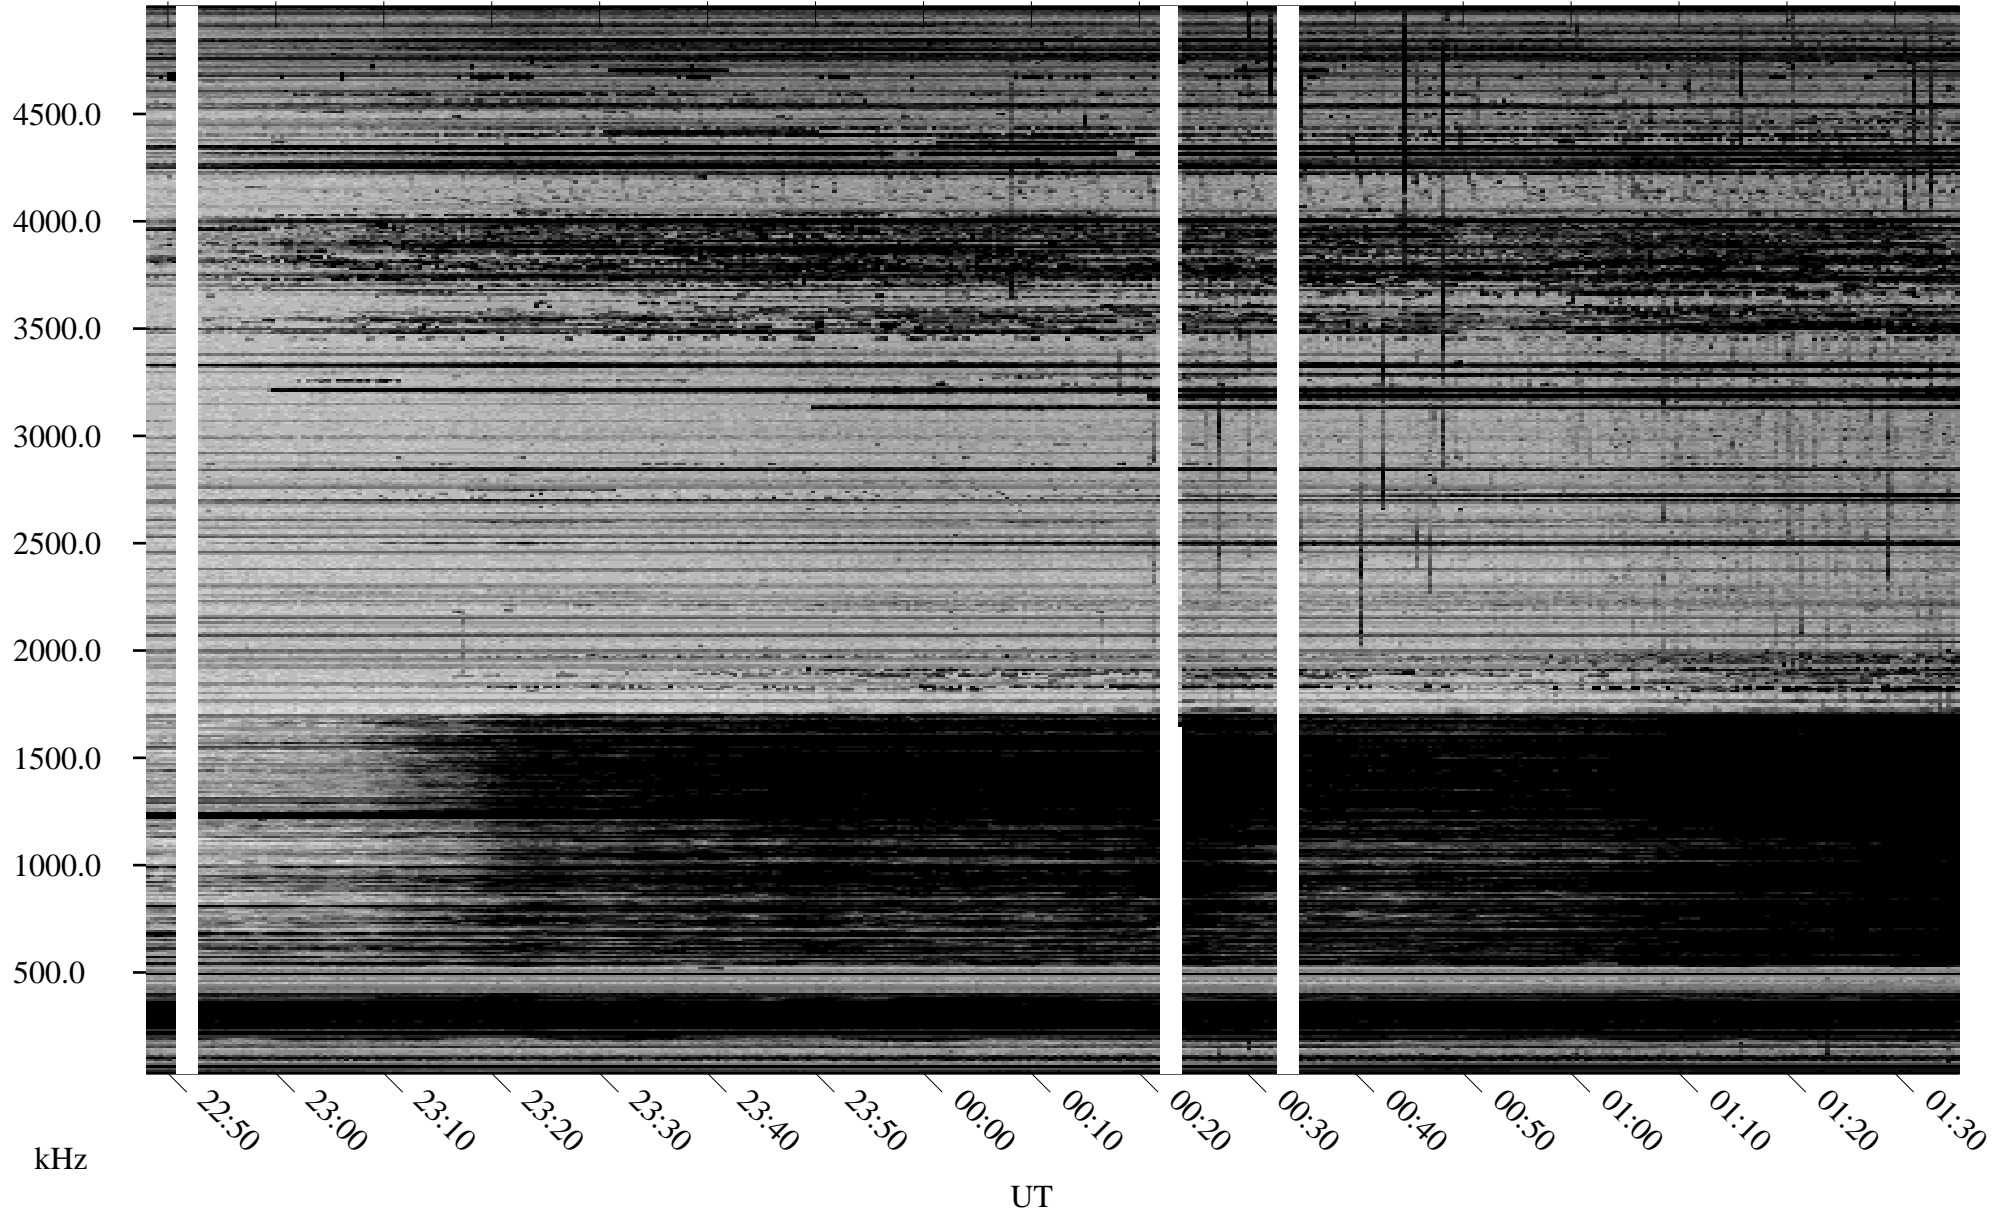

# 02/04/2007 Churchill, Manitoba

Linear Scale    Black = 161    White = 15

CH07035L.R00m max\_12

Page 1

# 02/04/2007 Churchill, Manitoba

Linear Scale    Black = 161    White = 15

CH07035L.R00m max\_12

Page 2

02/05/2007 Churchill, Manitoba

Linear Scale Black = 161 White = 15

CH07035L.R00m max\_12

Page 3

02/05/2007 Churchill, Manitoba

Linear Scale Black = 161 White = 15

CH07035L.R00m max\_12

Page 4

02/05/2007 Churchill, Manitoba

Linear Scale Black = 161 White = 15

CH07035L.R00m max\_12

Page 5

02/05/2007 Churchill, Manitoba

Linear Scale Black = 161 White = 15

CH07035L.R00m max\_12

Page 6

02/05/2007 Churchill, Manitoba

Linear Scale Black = 161 White = 15

CH07035L.R00m max\_12

Page 7