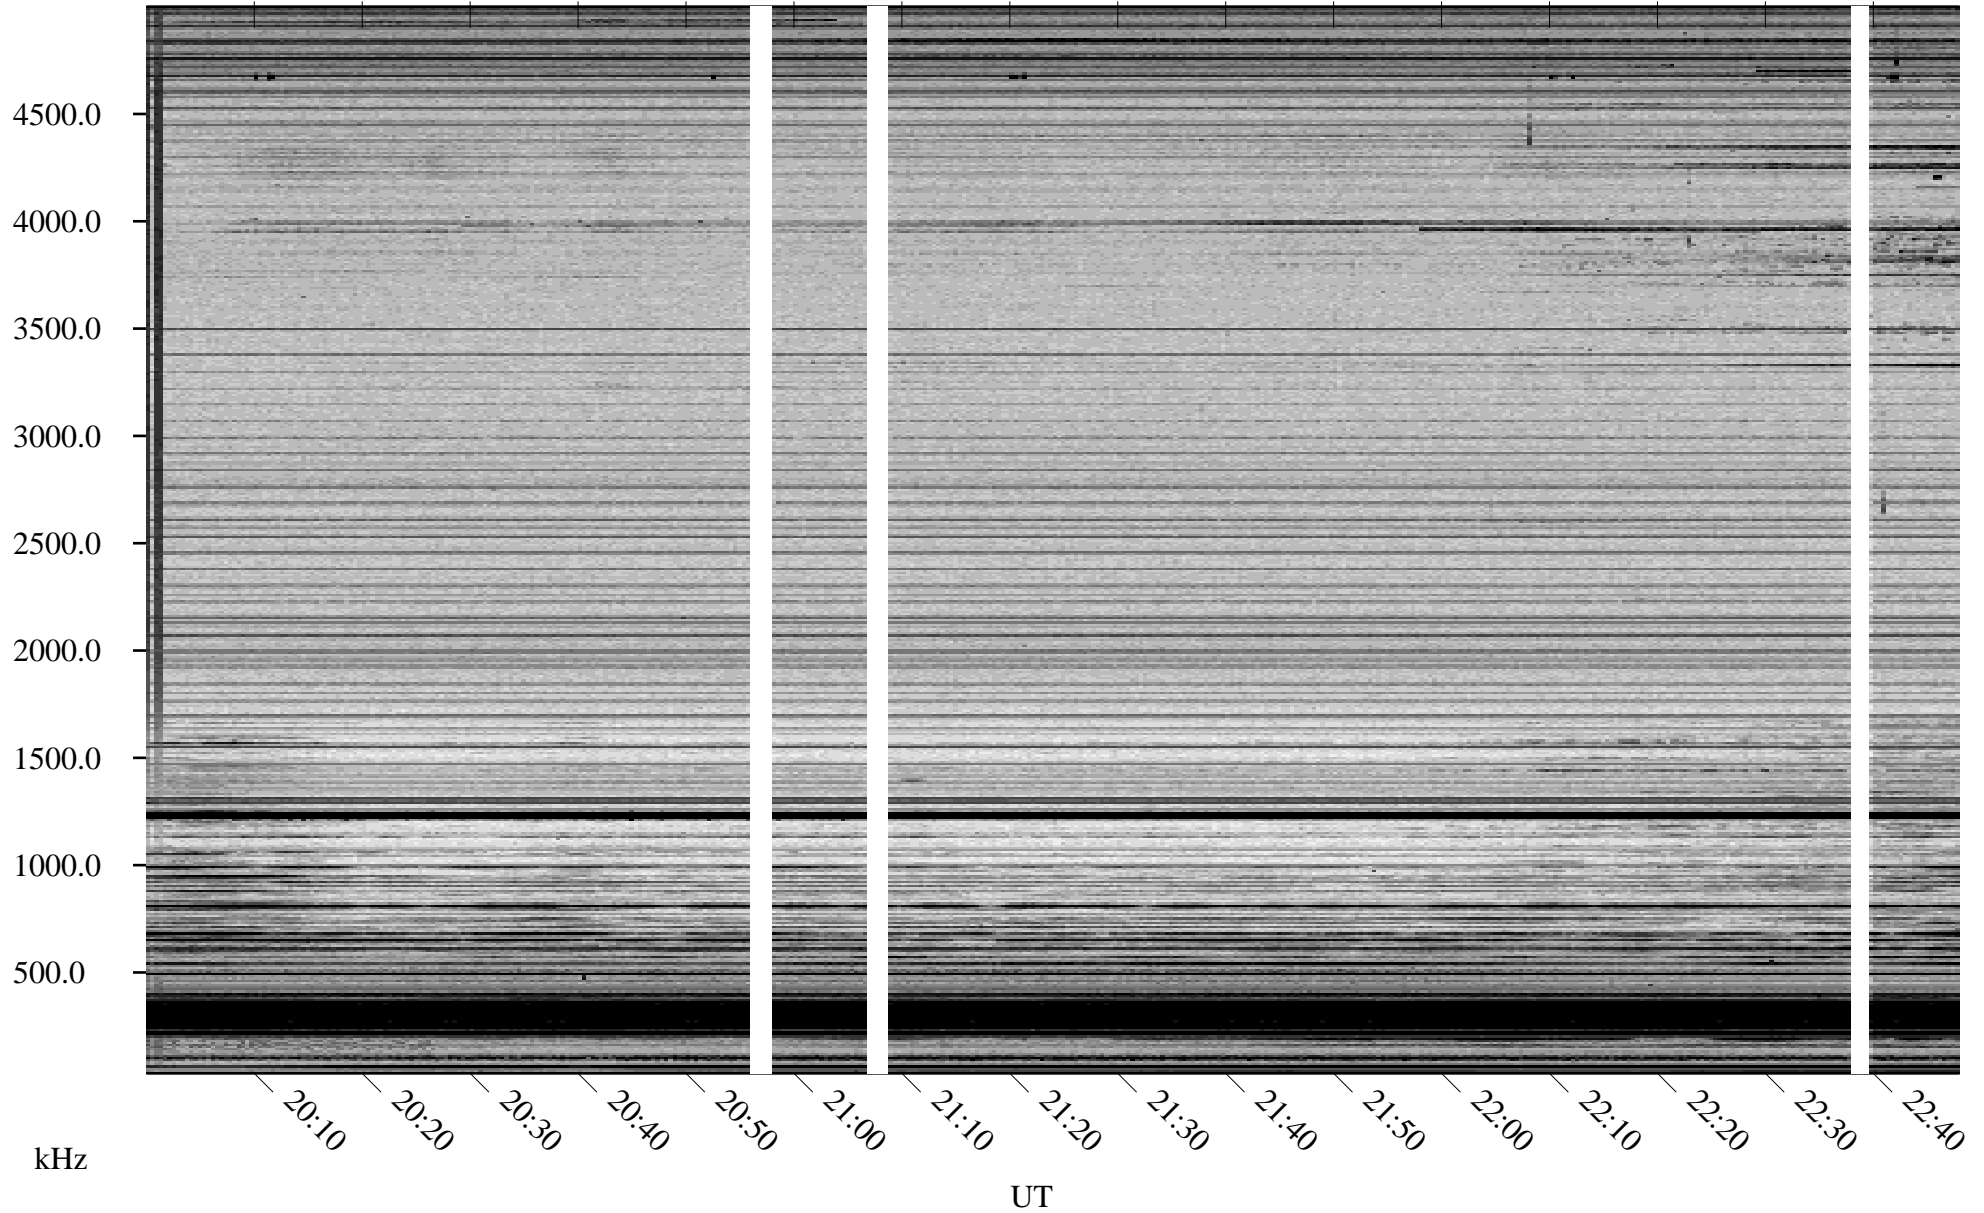

# 02/04/2007 Churchill, Manitoba

Linear Scale    Black = 161    White = 15

CH07035L.R00m max\_12

Page 1

# 02/04/2007 Churchill, Manitoba

Linear Scale    Black = 161    White = 15

CH07035L.R00m max\_12

Page 2

02/05/2007 Churchill, Manitoba

Linear Scale Black = 161 White = 15

CH07035L.R00m max\_12

Page 3

02/05/2007 Churchill, Manitoba

Linear Scale Black = 161 White = 15

CH07035L.R00m max\_12

Page 4

02/05/2007 Churchill, Manitoba

Linear Scale Black = 161 White = 15

CH07035L.R00m max\_12

Page 5

02/05/2007 Churchill, Manitoba

Linear Scale Black = 161 White = 15

CH07035L.R00m max\_12

Page 6

02/05/2007 Churchill, Manitoba

Linear Scale Black = 161 White = 15

CH07035L.R00m max\_12

Page 7