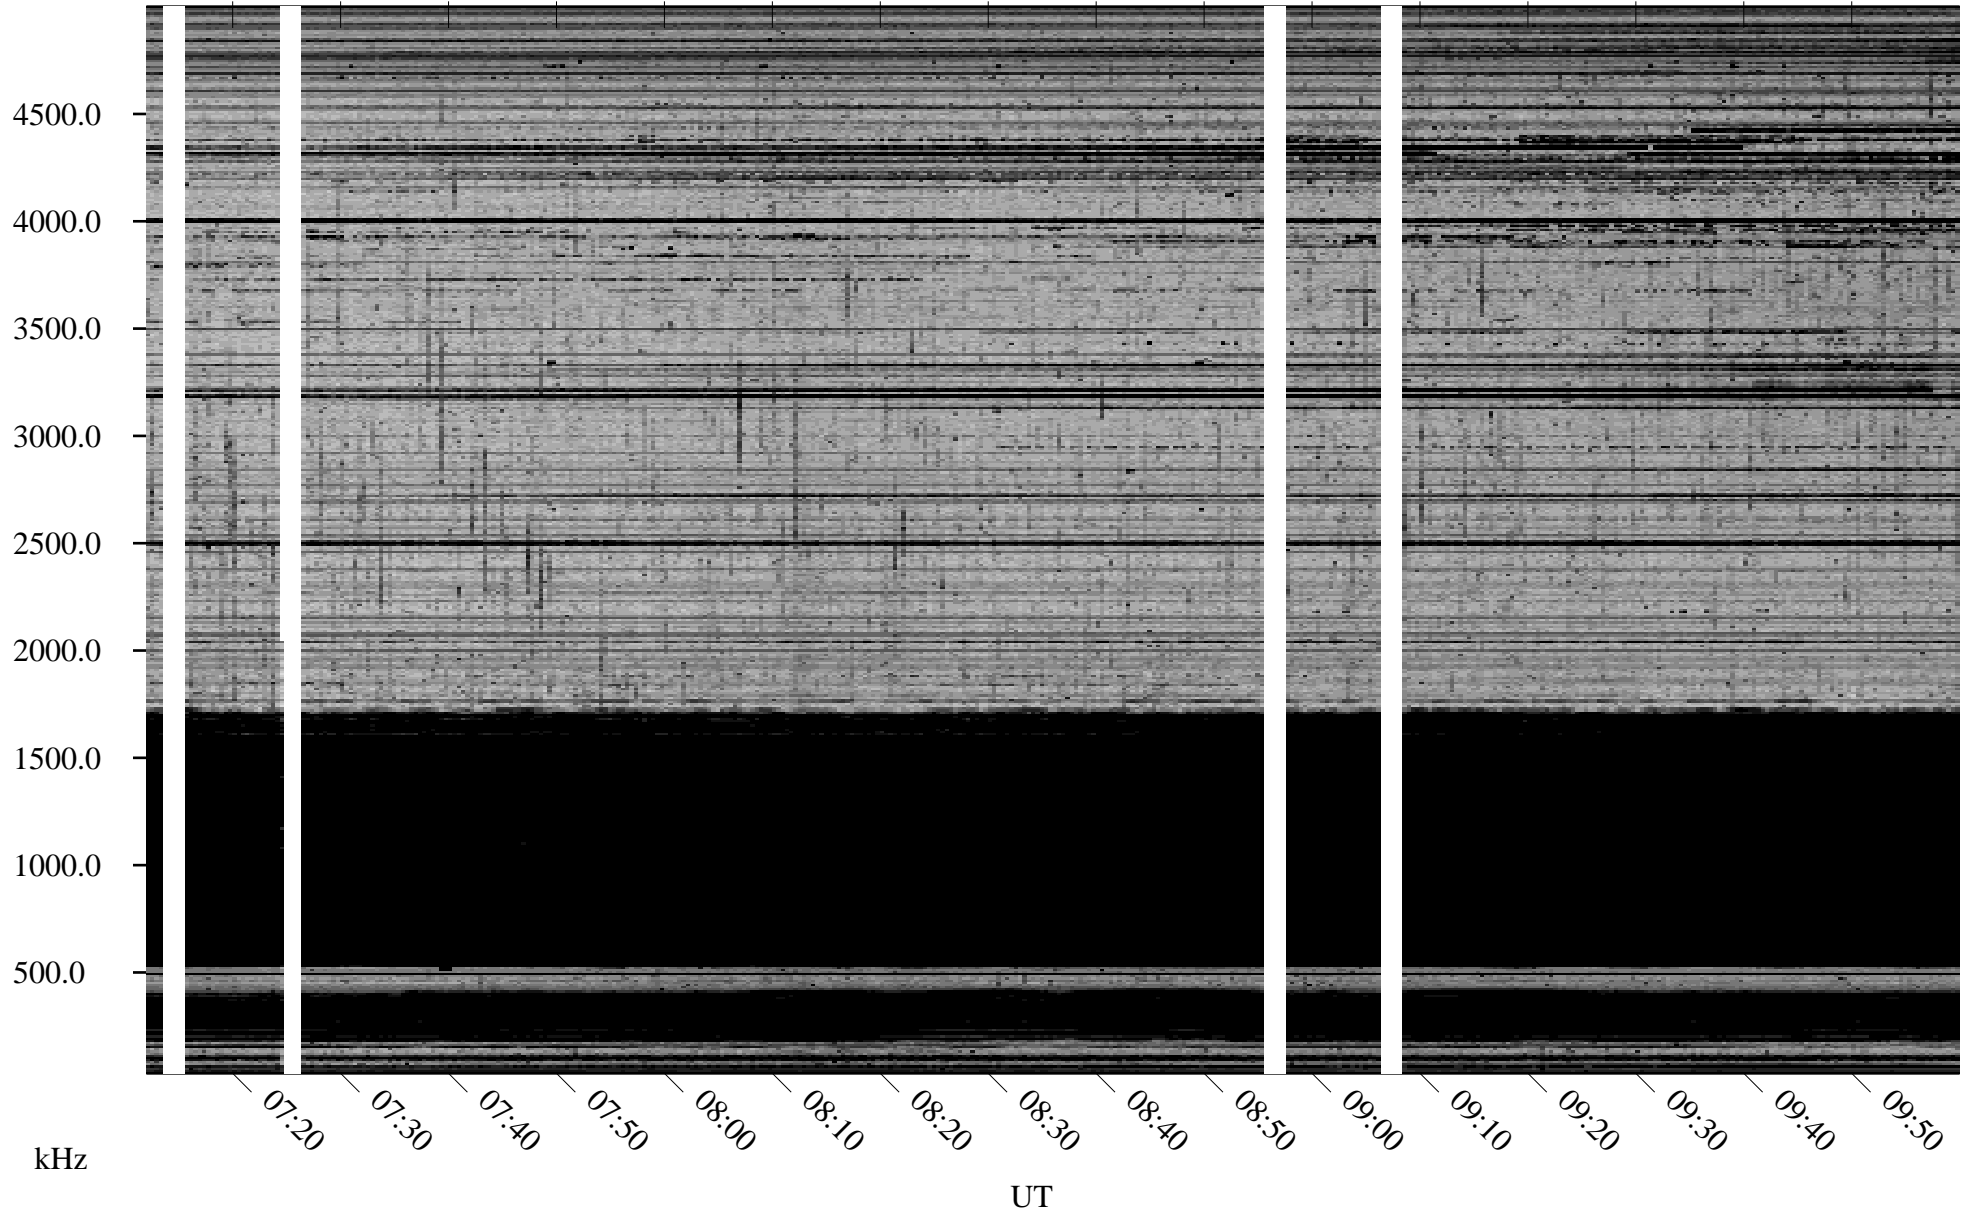

# 02/04/2007 Churchill, Manitoba

Linear Scale    Black = 161    White = 15

CH07035L.R00m max\_12

Page 1

02/05/2007 Churchill, Manitoba

Linear Scale Black = 161 White = 15

CH07035L.R00m max\_12

Page 4

02/05/2007 Churchill, Manitoba

Linear Scale Black = 161 White = 15

CH07035L.R00m max\_12

Page 5

02/05/2007 Churchill, Manitoba

Linear Scale Black = 161 White = 15

CH07035L.R00m max\_12

Page 6

02/05/2007 Churchill, Manitoba

Linear Scale Black = 161 White = 15

CH07035L.R00m max\_12

Page 7

02/05/2007 Churchill, Manitoba

Linear Scale Black = 161 White = 15

CH07035L.R00m max\_12

Page 8