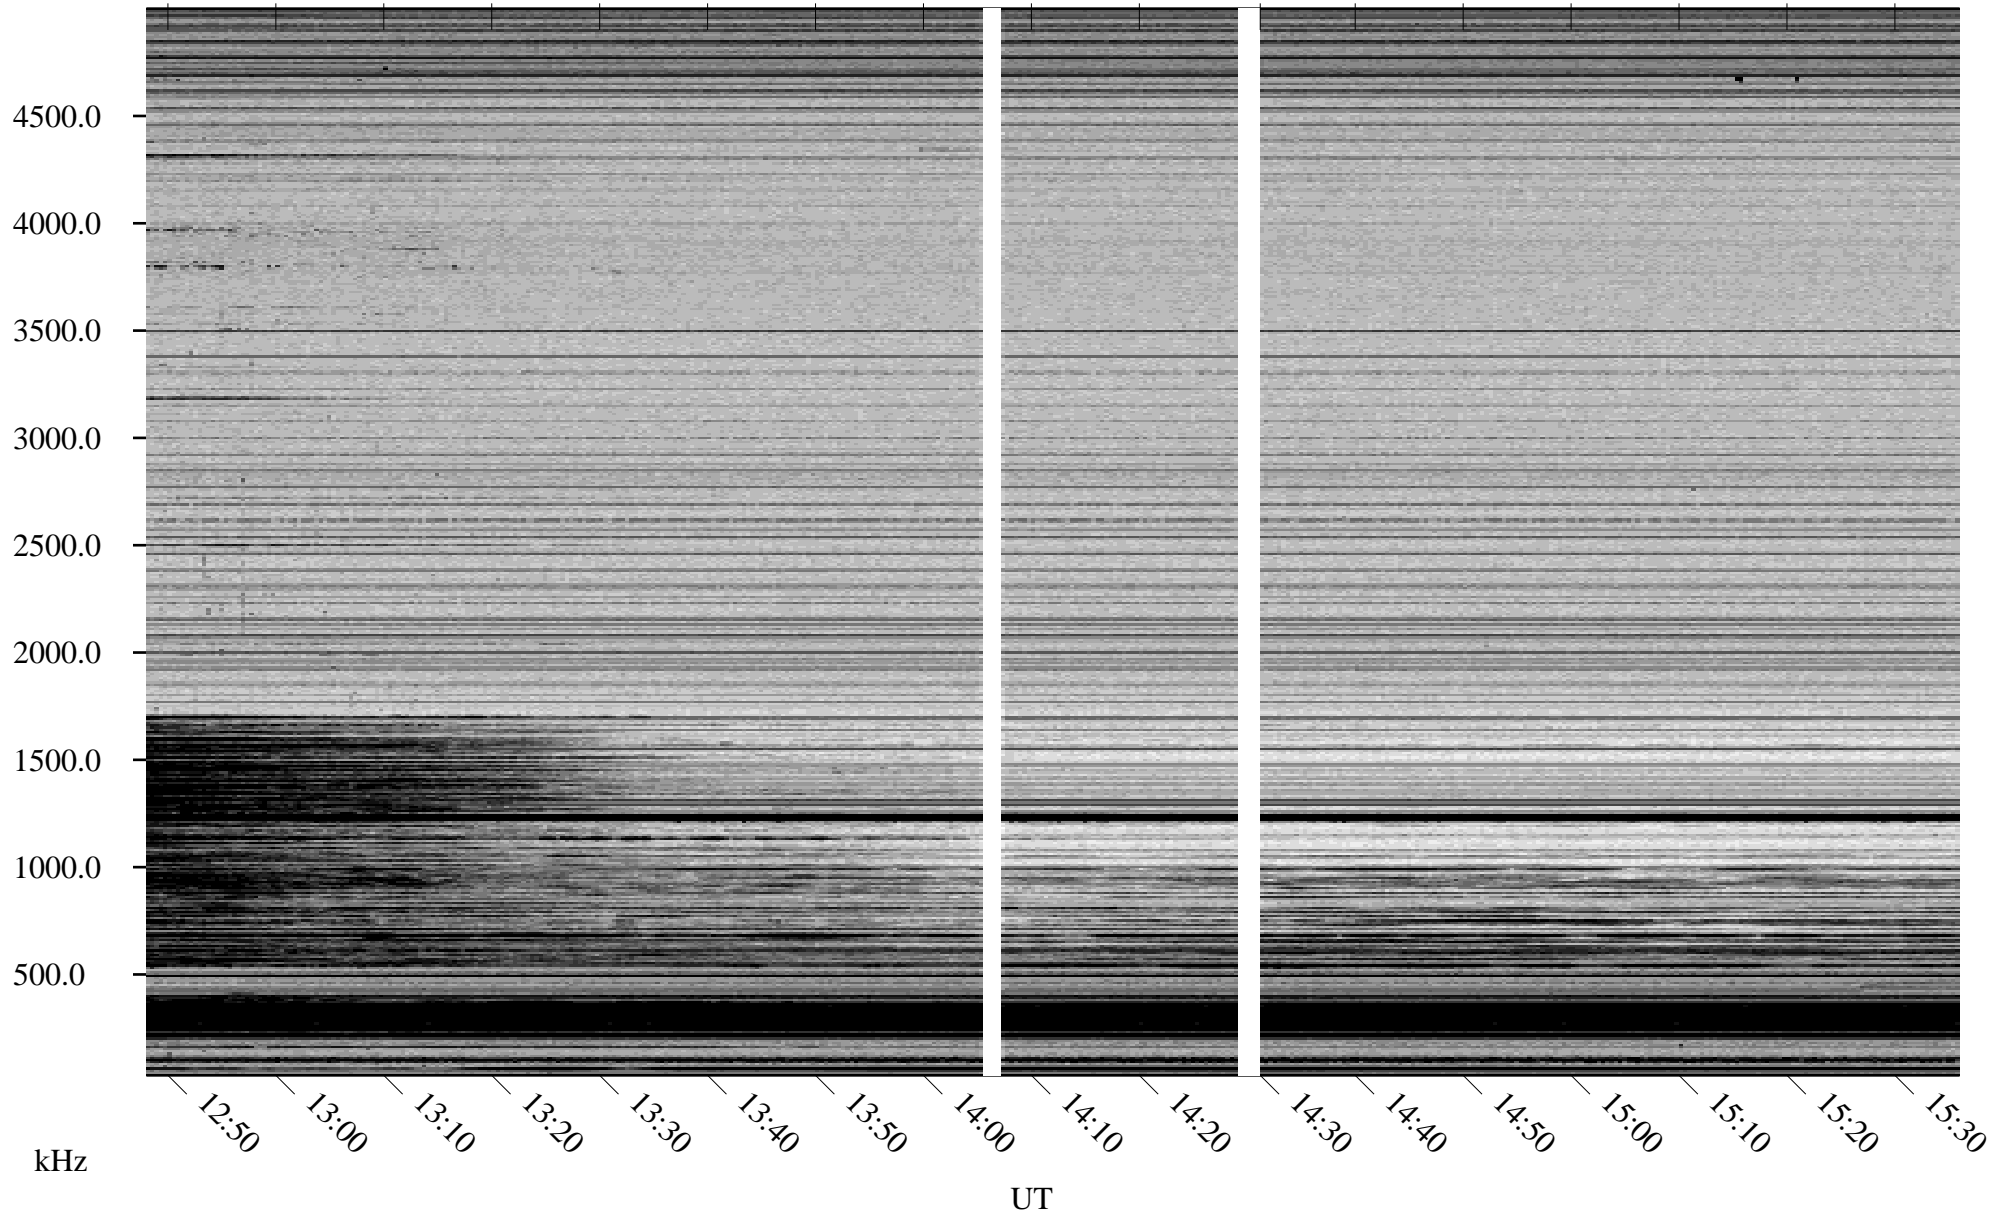

# 02/04/2007 Churchill, Manitoba

Linear Scale    Black = 161    White = 15

CH07035L.R00m max\_12

Page 1

02/05/2007 Churchill, Manitoba

Linear Scale Black = 161 White = 15

CH07035L.R00m max\_12

Page 4

02/05/2007 Churchill, Manitoba

Linear Scale Black = 161 White = 15

CH07035L.R00m max\_12

Page 5

02/05/2007 Churchill, Manitoba

Linear Scale Black = 161 White = 15

CH07035L.R00m max\_12

Page 6

02/05/2007 Churchill, Manitoba

Linear Scale Black = 161 White = 15

CH07035L.R00m max\_12

Page 7

02/05/2007 Churchill, Manitoba

Linear Scale Black = 161 White = 15

CH07035L.R00m max\_12

Page 8