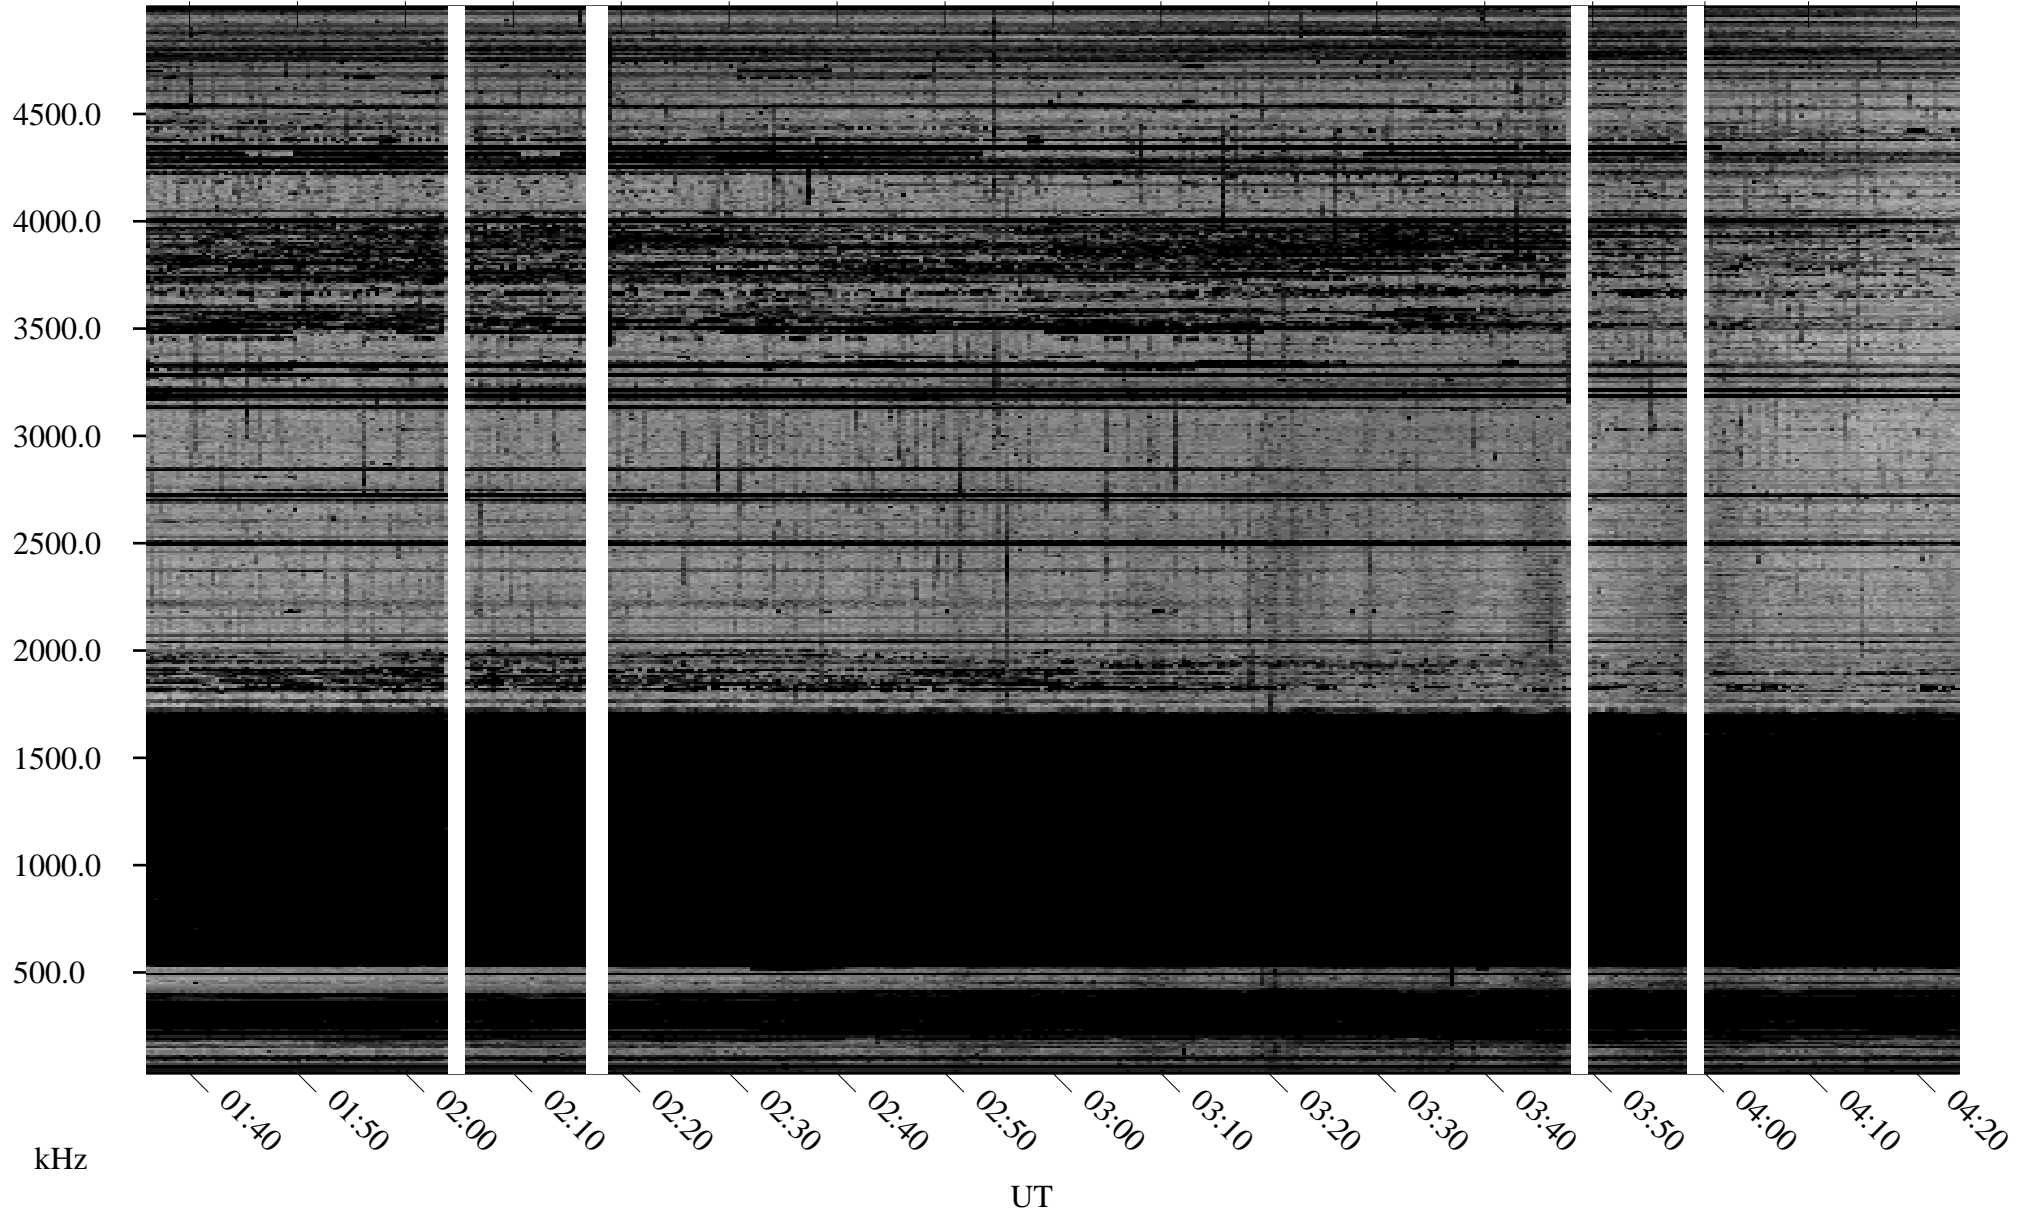

# 02/04/2007 Churchill, Manitoba

Linear Scale    Black = 161    White = 15

CH07035L.R00m max\_12

Page 1

# 02/04/2007 Churchill, Manitoba

Linear Scale    Black = 161    White = 15

CH07035L.R00m max\_12

Page 2

02/05/2007 Churchill, Manitoba

Linear Scale Black = 161 White = 15

CH07035L.R00m max\_12

Page 3

02/05/2007 Churchill, Manitoba

Linear Scale Black = 161 White = 15

CH07035L.R00m max\_12

Page 4

02/05/2007 Churchill, Manitoba

Linear Scale Black = 161 White = 15

CH07035L.R00m max\_12

Page 5

02/05/2007 Churchill, Manitoba

Linear Scale Black = 161 White = 15

CH07035L.R00m max\_12

Page 6

02/05/2007 Churchill, Manitoba

Linear Scale Black = 161 White = 15

CH07035L.R00m max\_12

Page 7