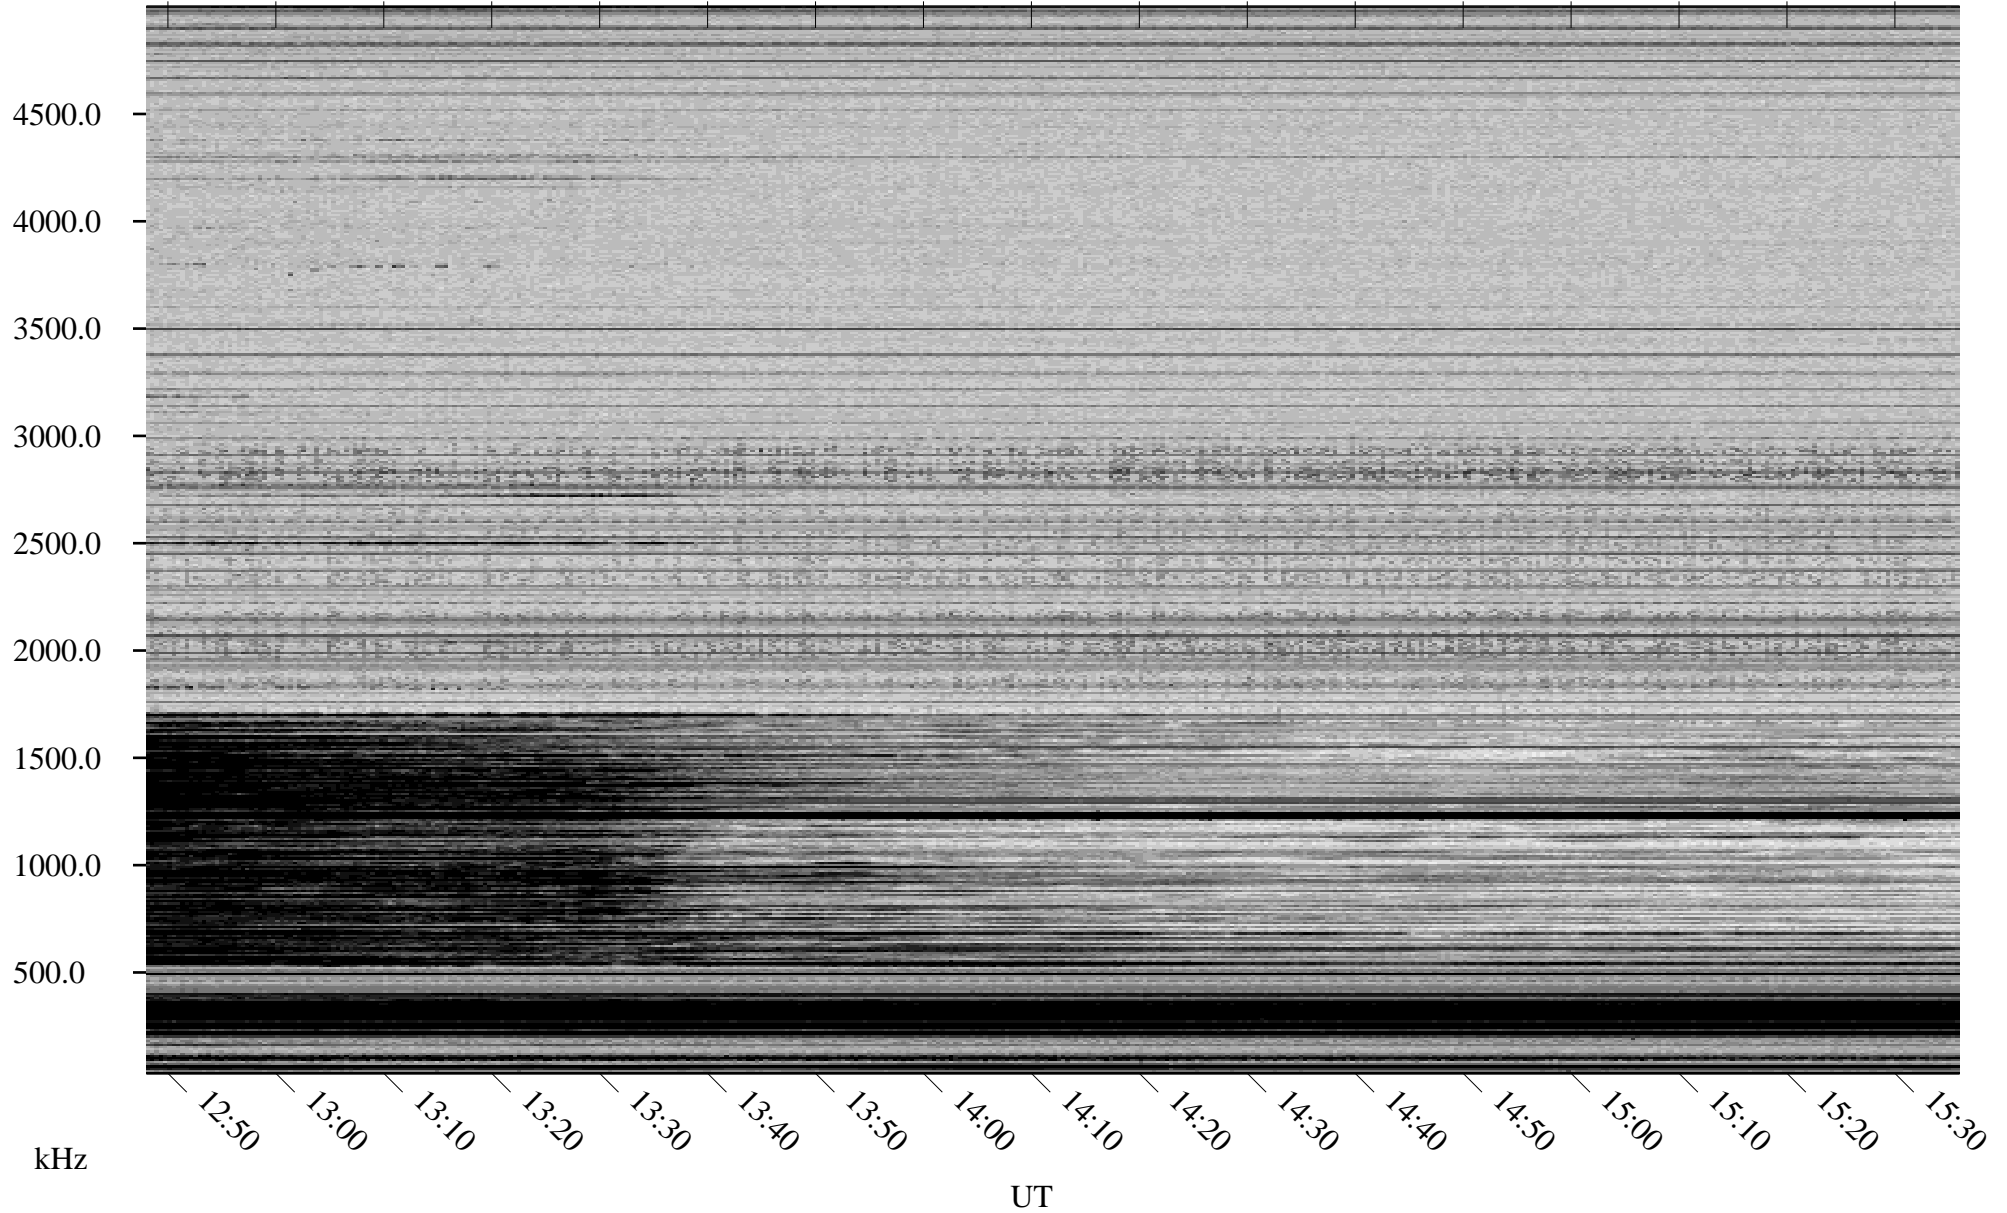

02/06/2007 Churchill, Manitoba

Linear Scale Black = 161 White = 15

CH07037L.R00m max_12

Page 1

02/06/2007 Churchill, Manitoba

Linear Scale Black = 161 White = 15

CH07037L.R00m max_12

Page 2

02/07/2007 Churchill, Manitoba

Linear Scale Black = 161 White = 15

CH07037L.R00m max_12

Page 3

02/07/2007 Churchill, Manitoba

Linear Scale Black = 161 White = 15

CH07037L.R00m max_12

Page 4

02/07/2007 Churchill, Manitoba

Linear Scale Black = 161 White = 15

CH07037L.R00m max_12

Page 5

02/07/2007 Churchill, Manitoba

Linear Scale Black = 161 White = 15

CH07037L.R00m max_12

Page 6

02/07/2007 Churchill, Manitoba

Linear Scale Black = 161 White = 15

CH07037L.R00m max_12

Page 7

02/07/2007 Churchill, Manitoba

Linear Scale Black = 161 White = 15

CH07037L.R00m max_12

Page 8