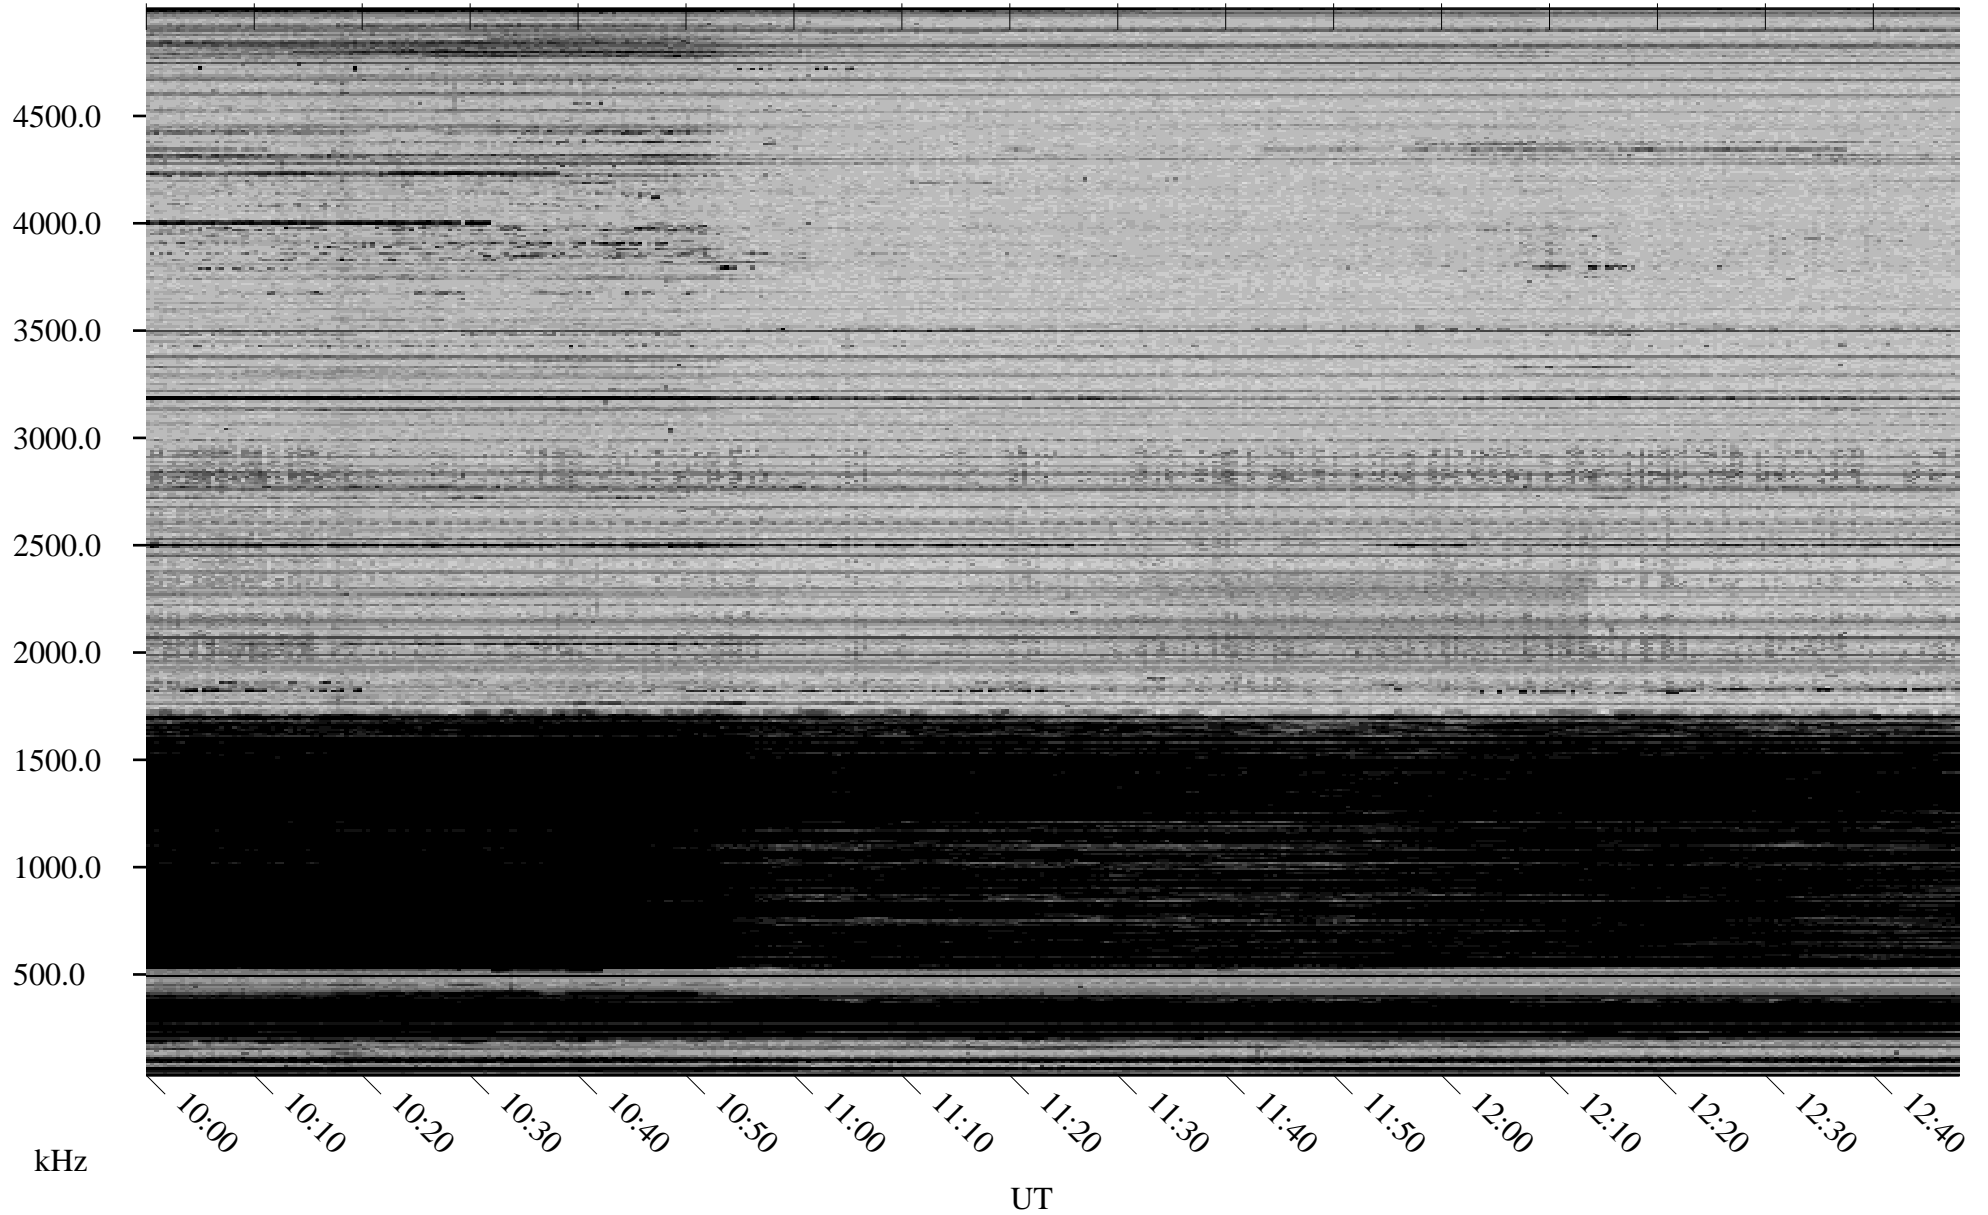

02/06/2007 Churchill, Manitoba

Linear Scale Black = 161 White = 15

CH07037L.R00m max_12

Page 1

02/06/2007 Churchill, Manitoba

Linear Scale Black = 161 White = 15

CH07037L.R00m max_12

Page 2

02/07/2007 Churchill, Manitoba

Linear Scale Black = 161 White = 15

CH07037L.R00m max_12

Page 3

02/07/2007 Churchill, Manitoba

Linear Scale Black = 161 White = 15

CH07037L.R00m max_12

Page 4

02/07/2007 Churchill, Manitoba

Linear Scale Black = 161 White = 15

CH07037L.R00m max_12

Page 5

02/07/2007 Churchill, Manitoba

Linear Scale Black = 161 White = 15

CH07037L.R00m max_12

Page 6

02/07/2007 Churchill, Manitoba

Linear Scale Black = 161 White = 15

CH07037L.R00m max_12

Page 7

02/07/2007 Churchill, Manitoba

Linear Scale Black = 161 White = 15

CH07037L.R00m max_12

Page 8