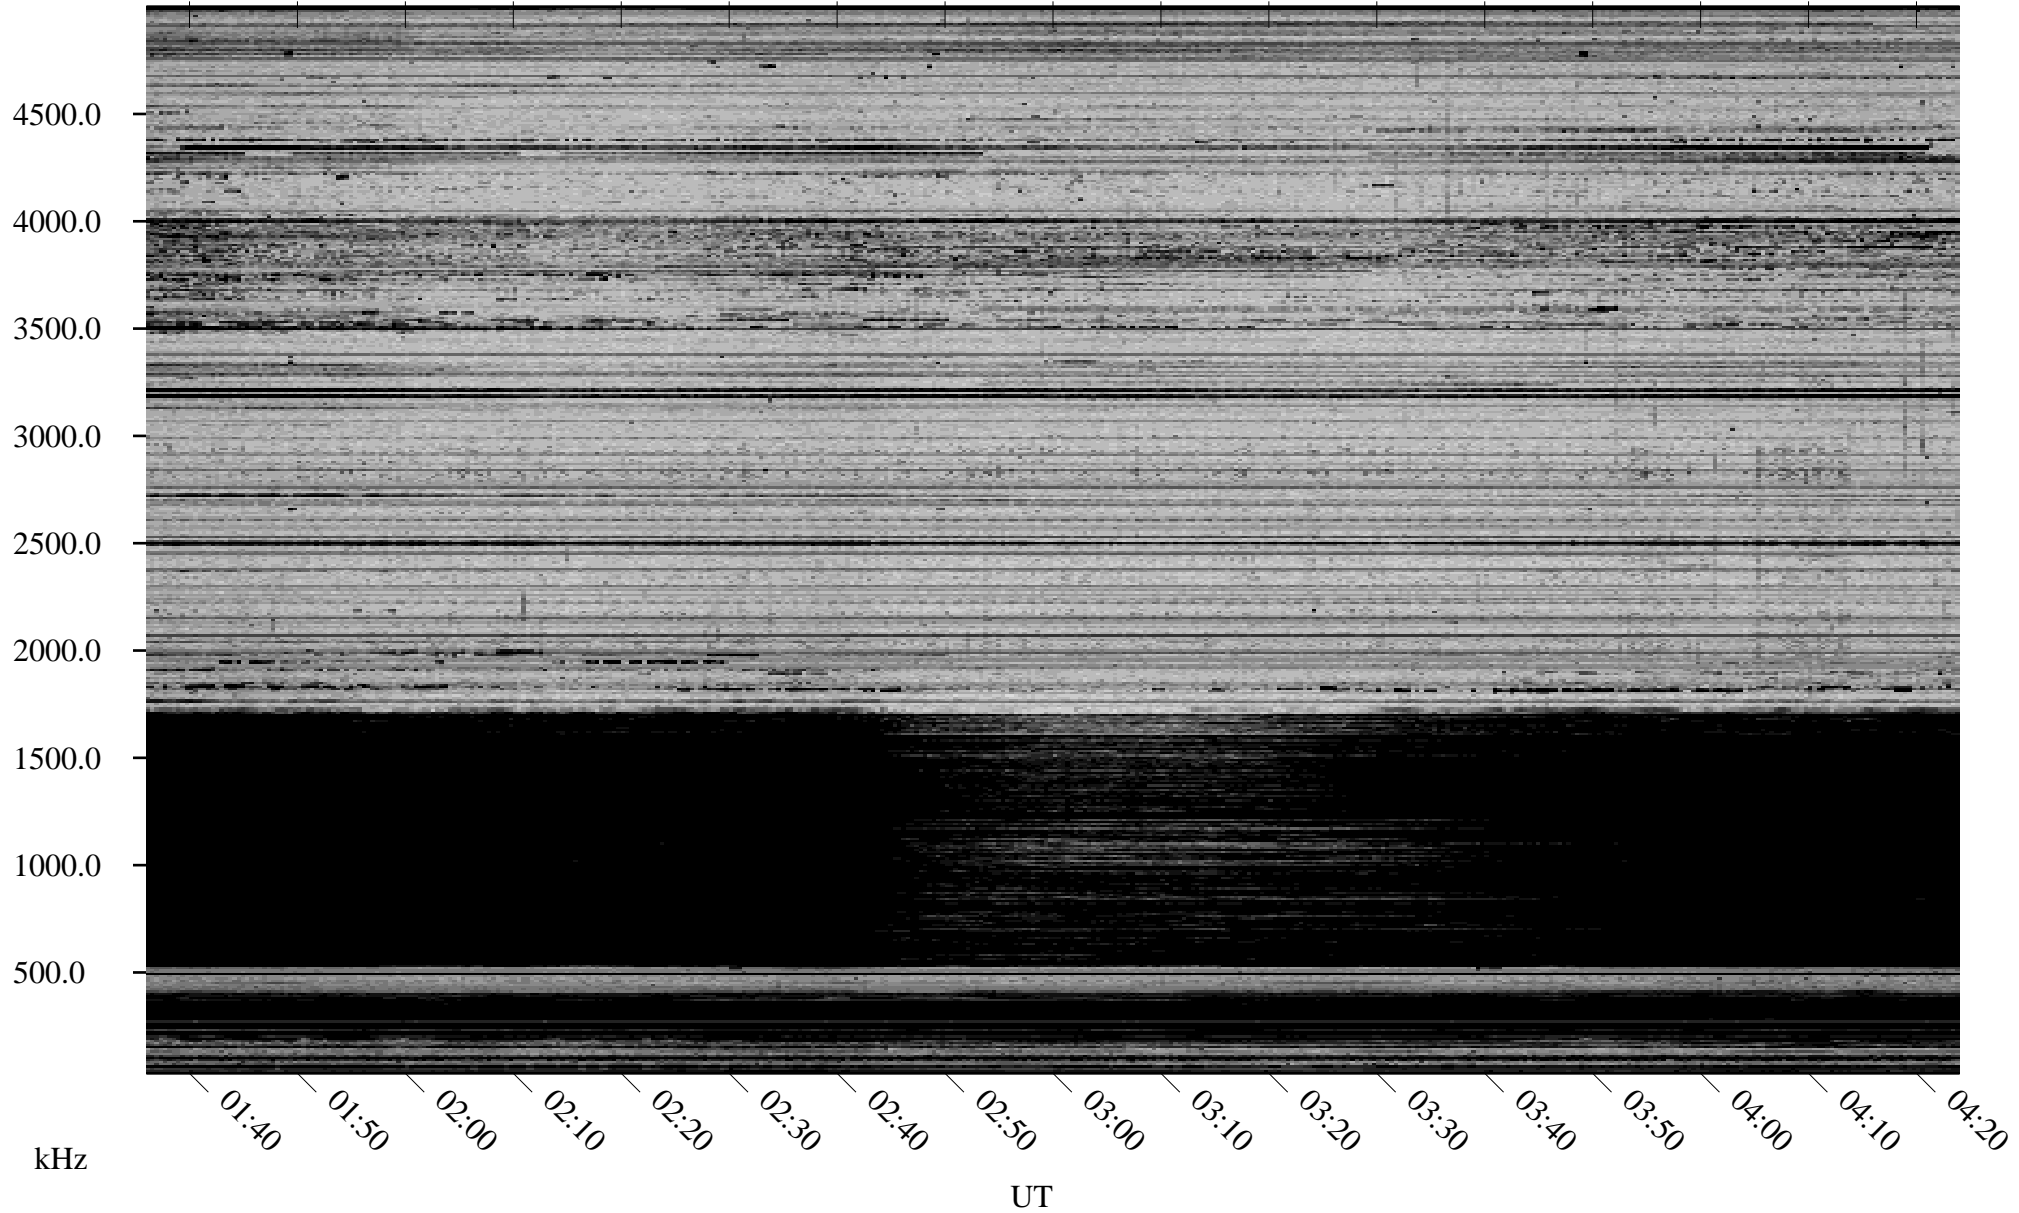

02/06/2007 Churchill, Manitoba

Linear Scale Black = 161 White = 15

CH07037L.R00m max_12

Page 1

02/06/2007 Churchill, Manitoba

Linear Scale Black = 161 White = 15

CH07037L.R00m max_12

Page 2

02/07/2007 Churchill, Manitoba

Linear Scale Black = 161 White = 15

CH07037L.R00m max_12

Page 3

02/07/2007 Churchill, Manitoba

Linear Scale Black = 161 White = 15

CH07037L.R00m max_12

Page 4

02/07/2007 Churchill, Manitoba

Linear Scale Black = 161 White = 15

CH07037L.R00m max_12

Page 5

02/07/2007 Churchill, Manitoba

Linear Scale Black = 161 White = 15

CH07037L.R00m max_12

Page 6

02/07/2007 Churchill, Manitoba

Linear Scale Black = 161 White = 15

CH07037L.R00m max_12

Page 7

02/07/2007 Churchill, Manitoba

Linear Scale Black = 161 White = 15

CH07037L.R00m max_12

Page 8