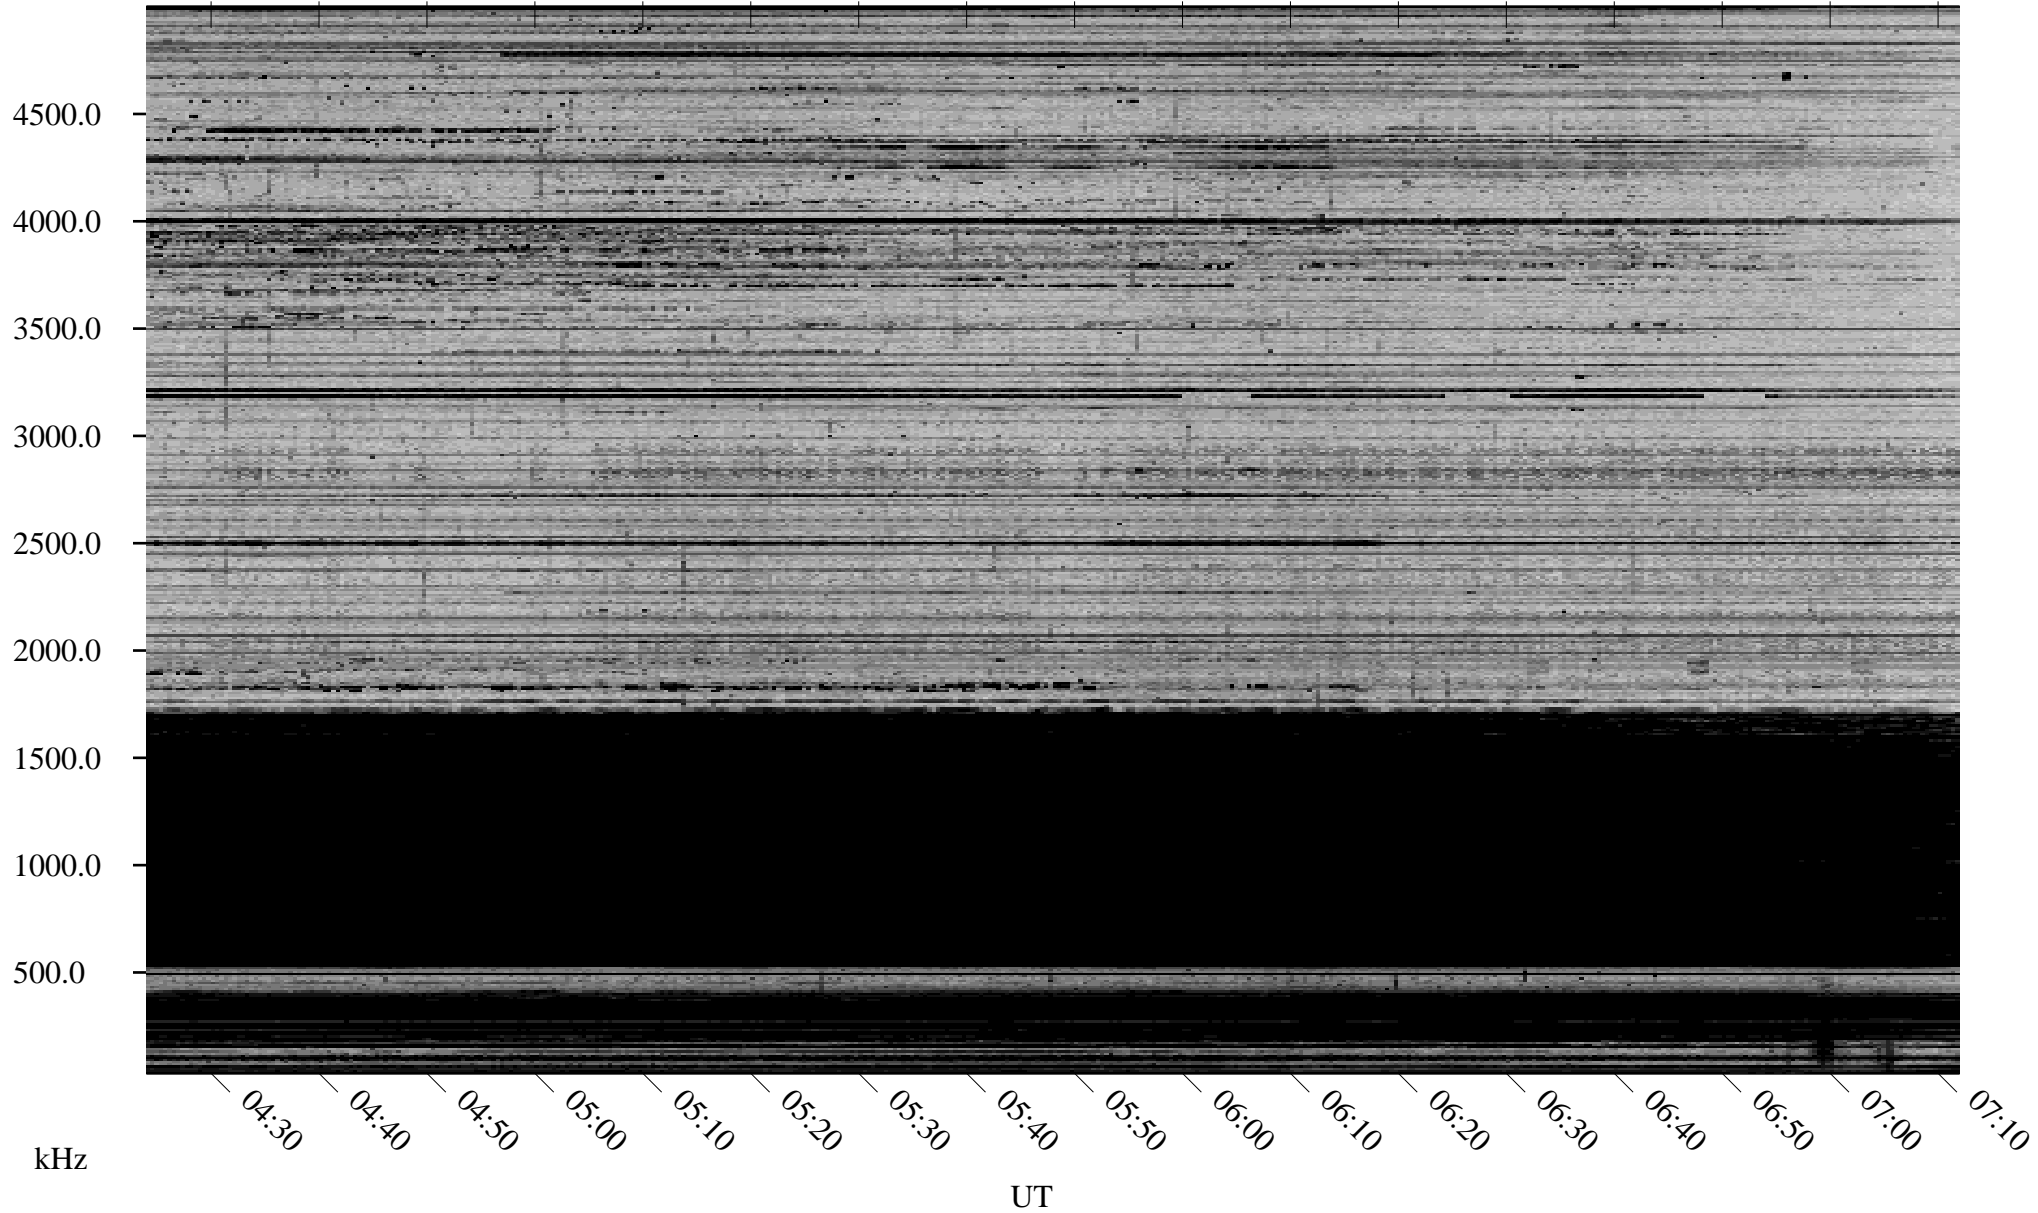

02/06/2007 Churchill, Manitoba

Linear Scale Black = 161 White = 15

CH07037L.R00m max_12

Page 1

02/06/2007 Churchill, Manitoba

Linear Scale Black = 161 White = 15

CH07037L.R00m max_12

Page 2

02/07/2007 Churchill, Manitoba

Linear Scale Black = 161 White = 15

CH07037L.R00m max_12

Page 3

02/07/2007 Churchill, Manitoba

Linear Scale Black = 161 White = 15

CH07037L.R00m max_12

Page 4

02/07/2007 Churchill, Manitoba

Linear Scale Black = 161 White = 15

CH07037L.R00m max_12

Page 5

02/07/2007 Churchill, Manitoba

Linear Scale Black = 161 White = 15

CH07037L.R00m max_12

Page 6

02/07/2007 Churchill, Manitoba

Linear Scale Black = 161 White = 15

CH07037L.R00m max_12

Page 7

02/07/2007 Churchill, Manitoba

Linear Scale Black = 161 White = 15

CH07037L.R00m max_12

Page 8