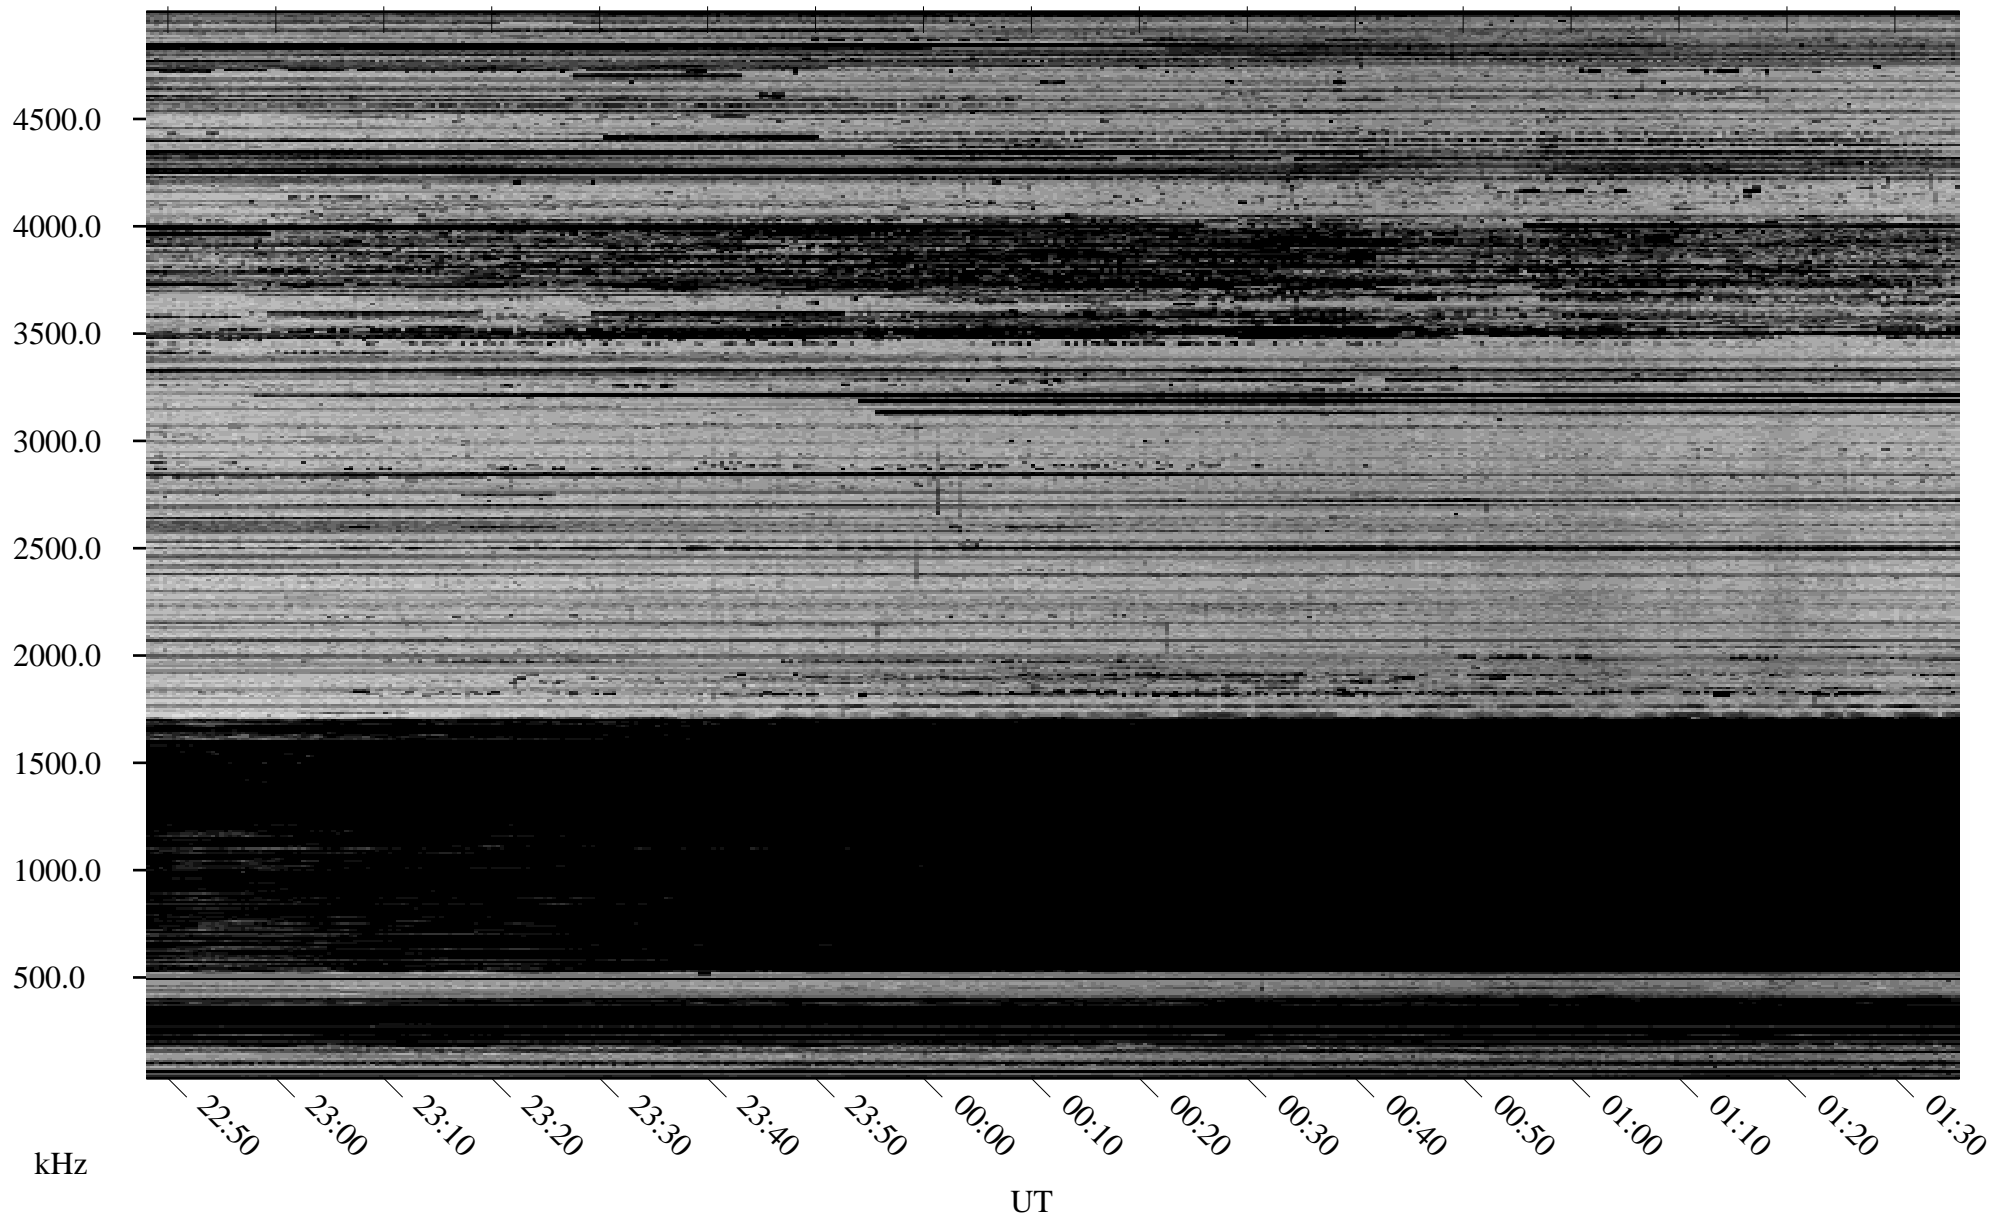

02/06/2007 Churchill, Manitoba

Linear Scale Black = 161 White = 15

CH07037L.R00m max_12

Page 1

02/06/2007 Churchill, Manitoba

Linear Scale Black = 161 White = 15

CH07037L.R00m max_12

Page 2

02/07/2007 Churchill, Manitoba

Linear Scale Black = 161 White = 15

CH07037L.R00m max_12

Page 3

02/07/2007 Churchill, Manitoba

Linear Scale Black = 161 White = 15

CH07037L.R00m max_12

Page 4

02/07/2007 Churchill, Manitoba

Linear Scale Black = 161 White = 15

CH07037L.R00m max_12

Page 5

02/07/2007 Churchill, Manitoba

Linear Scale Black = 161 White = 15

CH07037L.R00m max_12

Page 6

02/07/2007 Churchill, Manitoba

Linear Scale Black = 161 White = 15

CH07037L.R00m max_12

Page 7

02/07/2007 Churchill, Manitoba

Linear Scale Black = 161 White = 15

CH07037L.R00m max_12

Page 8