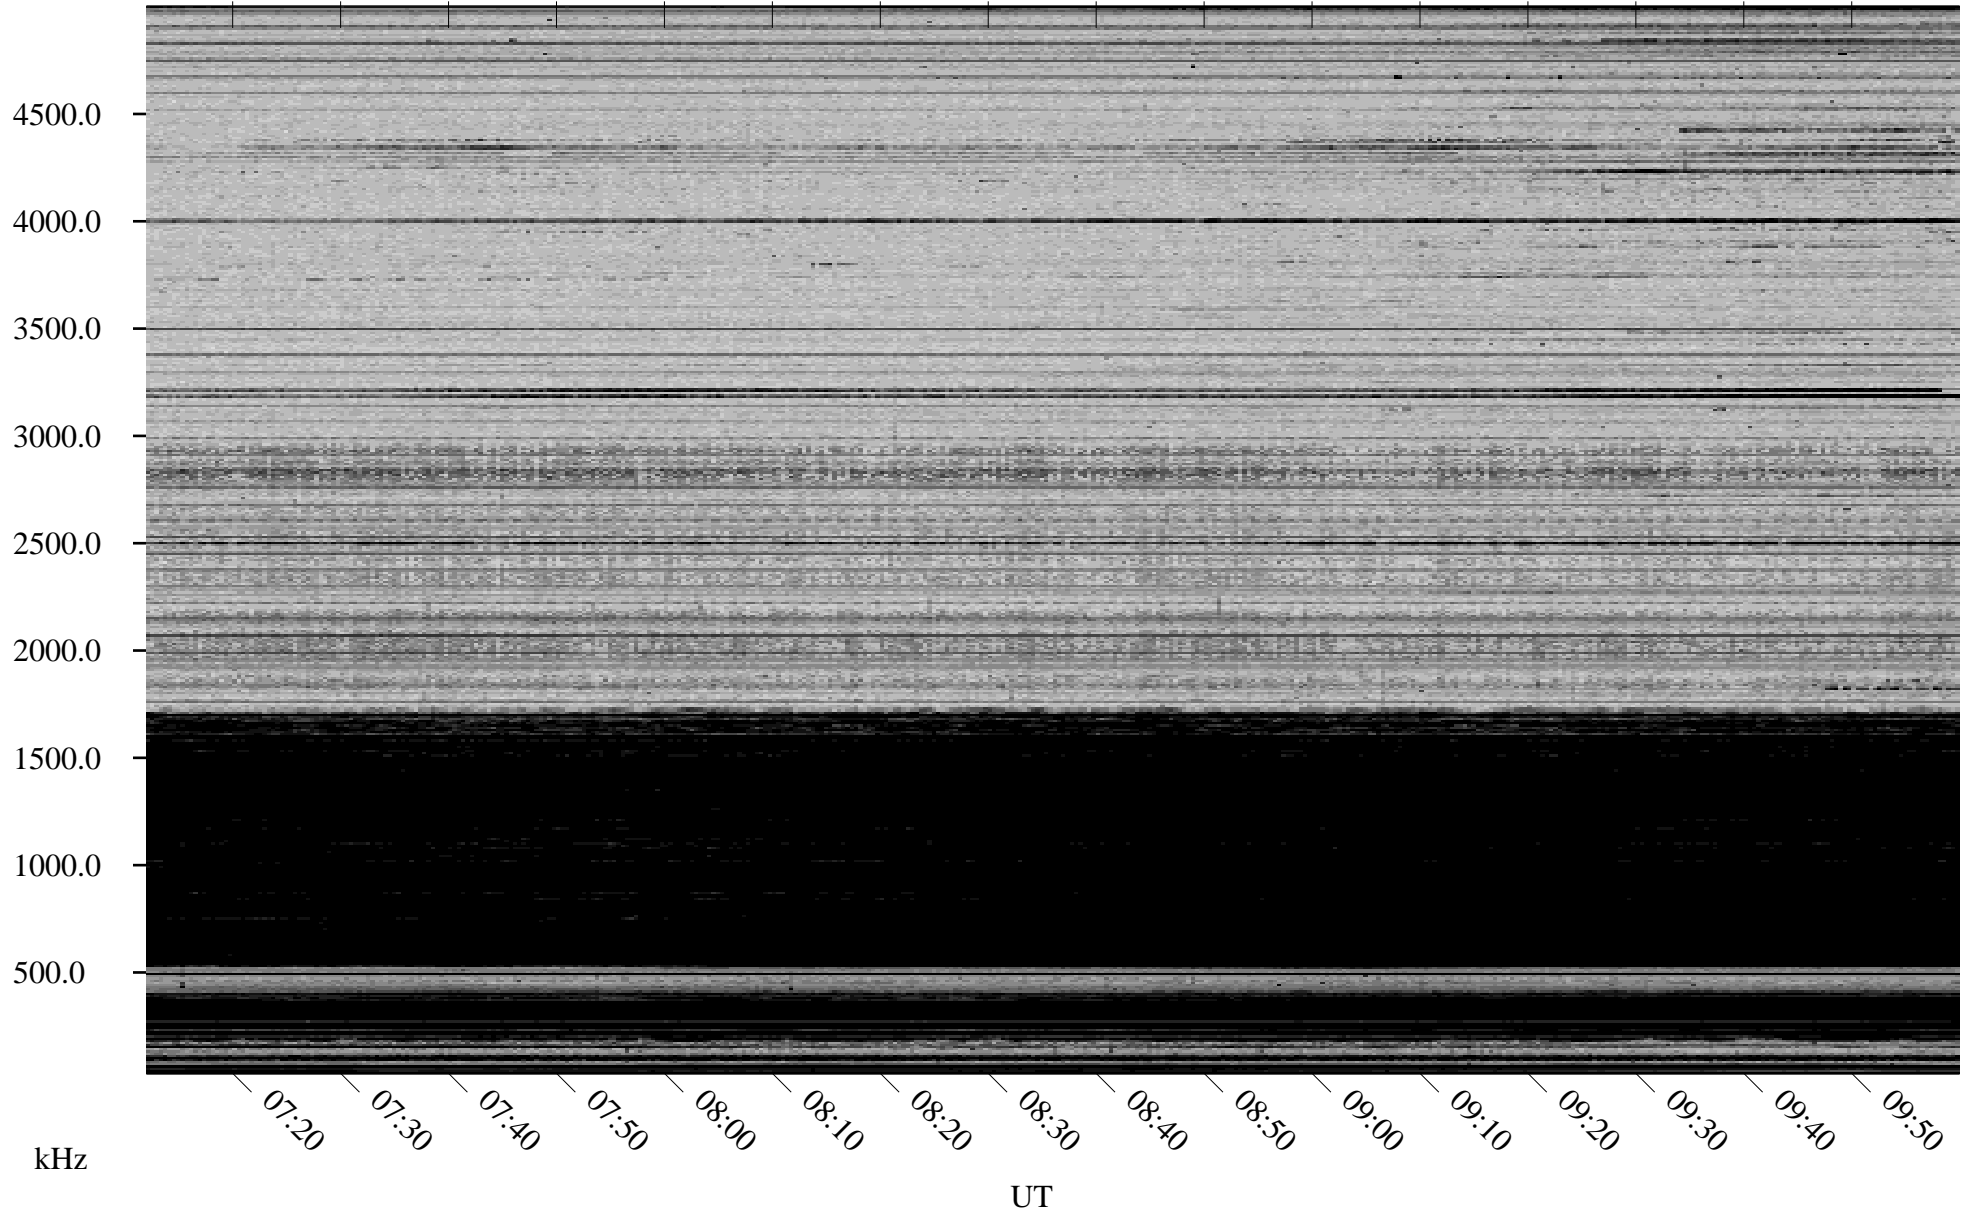

02/06/2007 Churchill, Manitoba

Linear Scale Black = 161 White = 15

CH07037L.R00m max_12

Page 1

02/06/2007 Churchill, Manitoba

Linear Scale Black = 161 White = 15

CH07037L.R00m max_12

Page 2

02/07/2007 Churchill, Manitoba

Linear Scale Black = 161 White = 15

CH07037L.R00m max_12

Page 3

02/07/2007 Churchill, Manitoba

Linear Scale Black = 161 White = 15

CH07037L.R00m max_12

Page 4

02/07/2007 Churchill, Manitoba

Linear Scale Black = 161 White = 15

CH07037L.R00m max_12

Page 5

02/07/2007 Churchill, Manitoba

Linear Scale Black = 161 White = 15

CH07037L.R00m max_12

Page 6

02/07/2007 Churchill, Manitoba

Linear Scale Black = 161 White = 15

CH07037L.R00m max_12

Page 7

02/07/2007 Churchill, Manitoba

Linear Scale Black = 161 White = 15

CH07037L.R00m max_12

Page 8