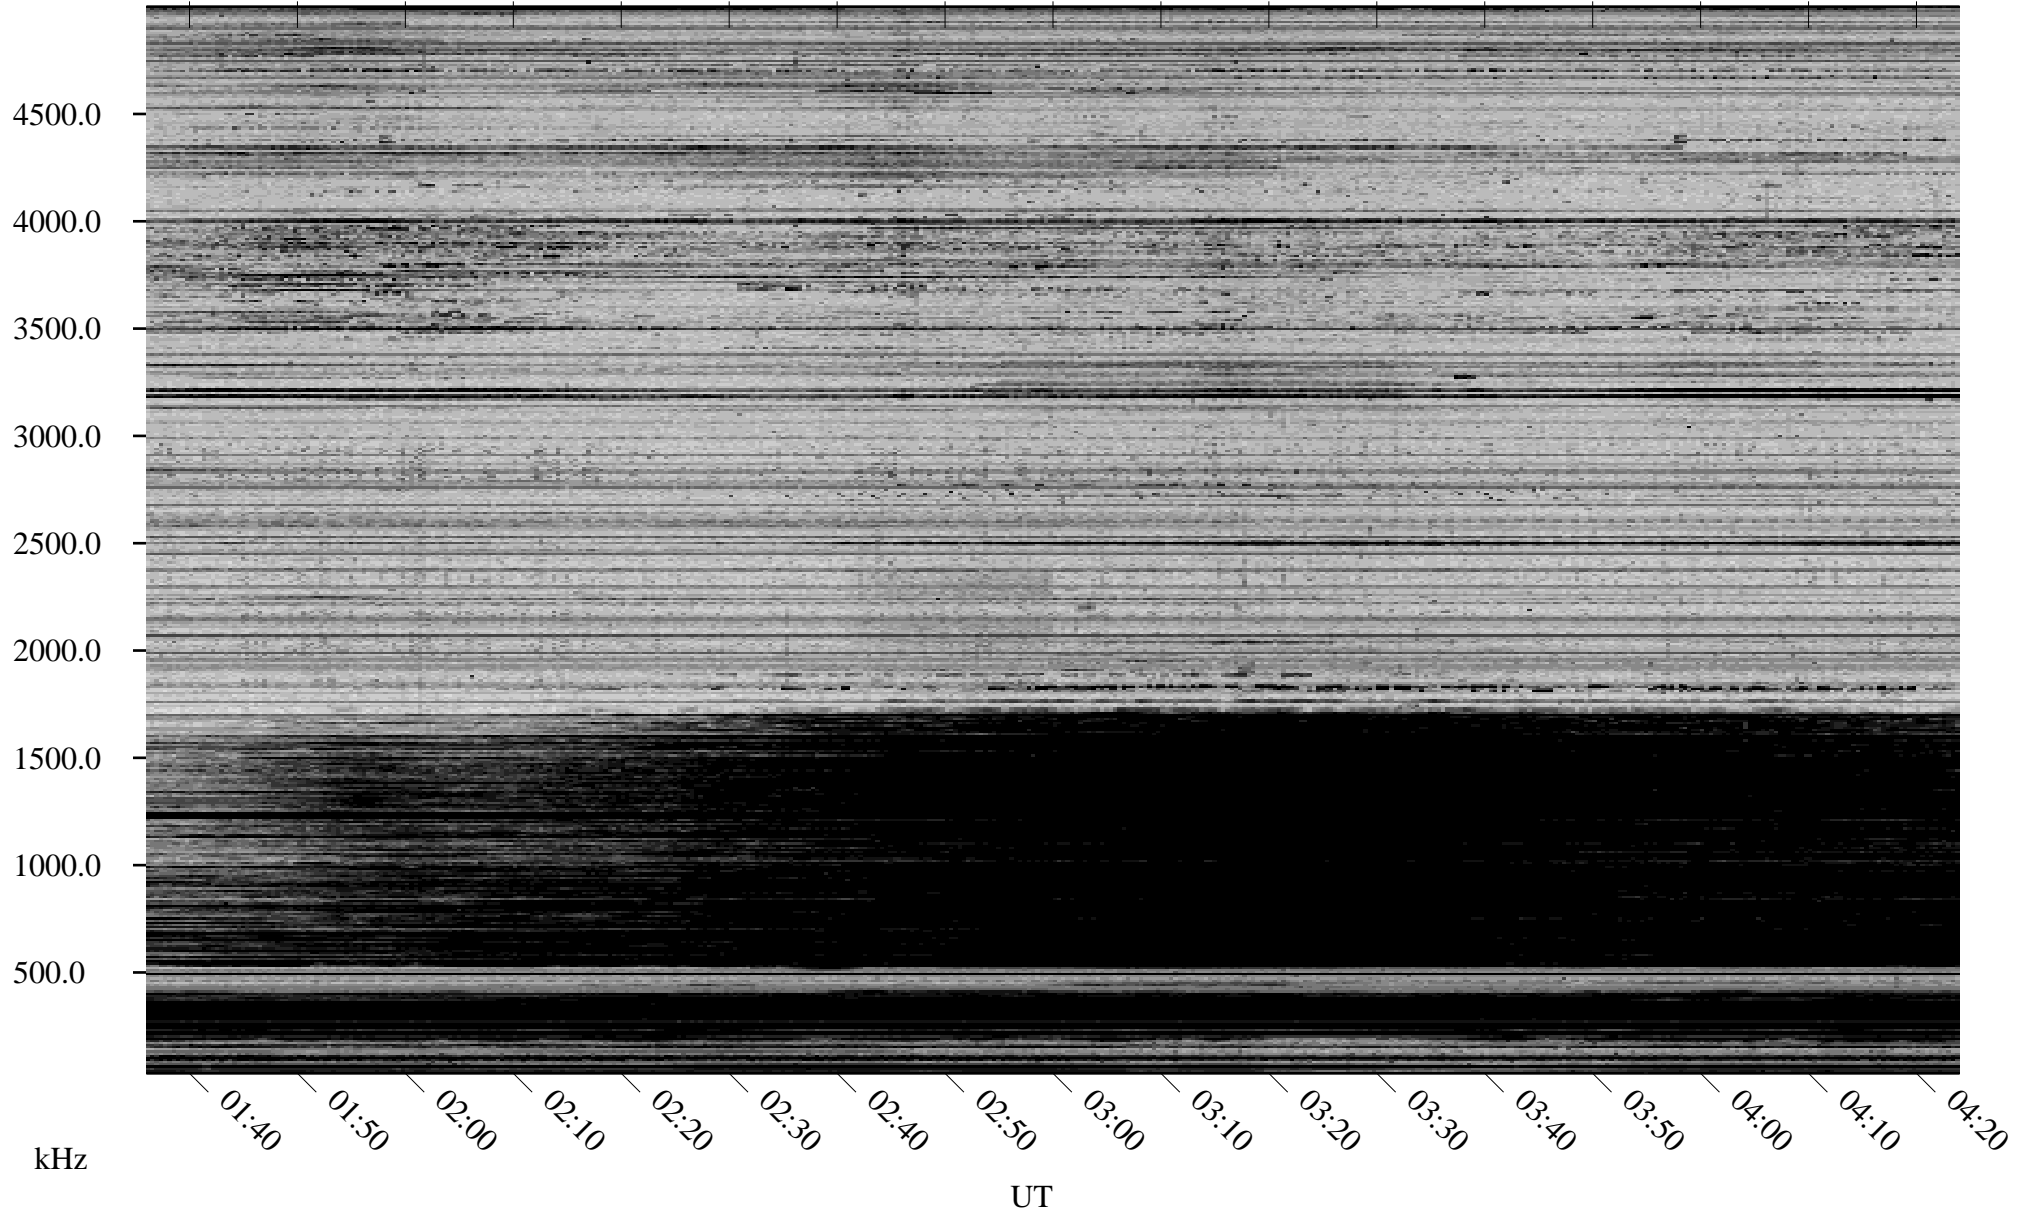

# 02/07/2007 Churchill, Manitoba

Linear Scale    Black = 161    White = 15

CH07038L.R00m max\_12

Page 1

# 02/07/2007 Churchill, Manitoba

Linear Scale    Black = 161    White = 15

CH07038L.R00m max\_12

Page 2

02/08/2007 Churchill, Manitoba

Linear Scale Black = 161 White = 15

CH07038L.R00m max\_12

Page 3

# 02/08/2007 Churchill, Manitoba

Linear Scale    Black = 161    White = 15

CH07038L.R00m max\_12

Page 4

# 02/08/2007 Churchill, Manitoba

Linear Scale    Black = 161    White = 15

CH07038L.R00m max\_12

Page 5

02/08/2007 Churchill, Manitoba

Linear Scale Black = 161 White = 15

CH07038L.R00m max\_12

Page 6