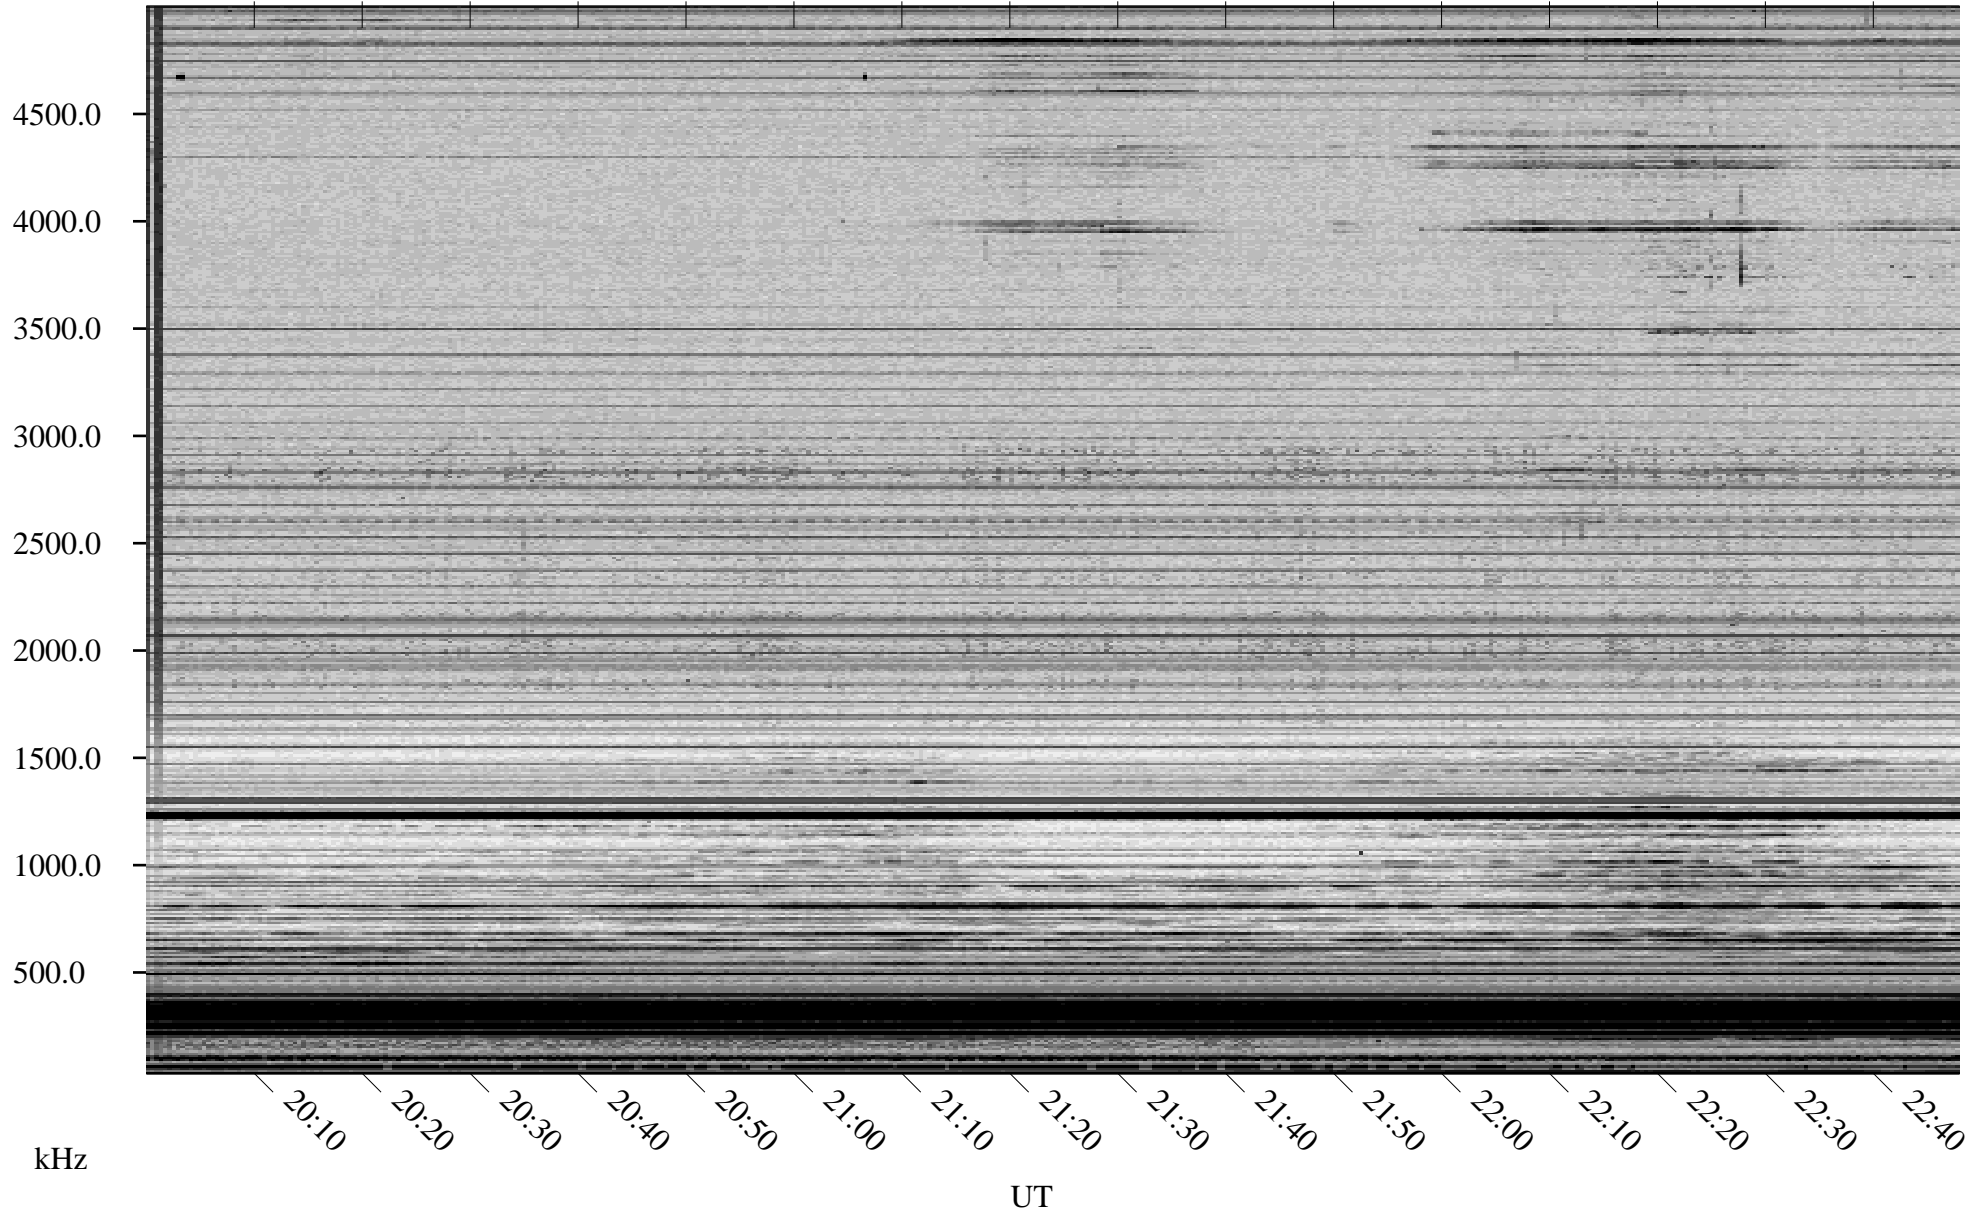

# 02/07/2007 Churchill, Manitoba

Linear Scale    Black = 161    White = 15

CH07038L.R00m max\_12

Page 1

# 02/07/2007 Churchill, Manitoba

Linear Scale    Black = 161    White = 15

CH07038L.R00m max\_12

Page 2

02/08/2007 Churchill, Manitoba

Linear Scale Black = 161 White = 15

CH07038L.R00m max\_12

Page 3

# 02/08/2007 Churchill, Manitoba

Linear Scale    Black = 161    White = 15

CH07038L.R00m max\_12

Page 4

# 02/08/2007 Churchill, Manitoba

Linear Scale    Black = 161    White = 15

CH07038L.R00m max\_12

Page 5

02/08/2007 Churchill, Manitoba

Linear Scale Black = 161 White = 15

CH07038L.R00m max\_12

Page 6