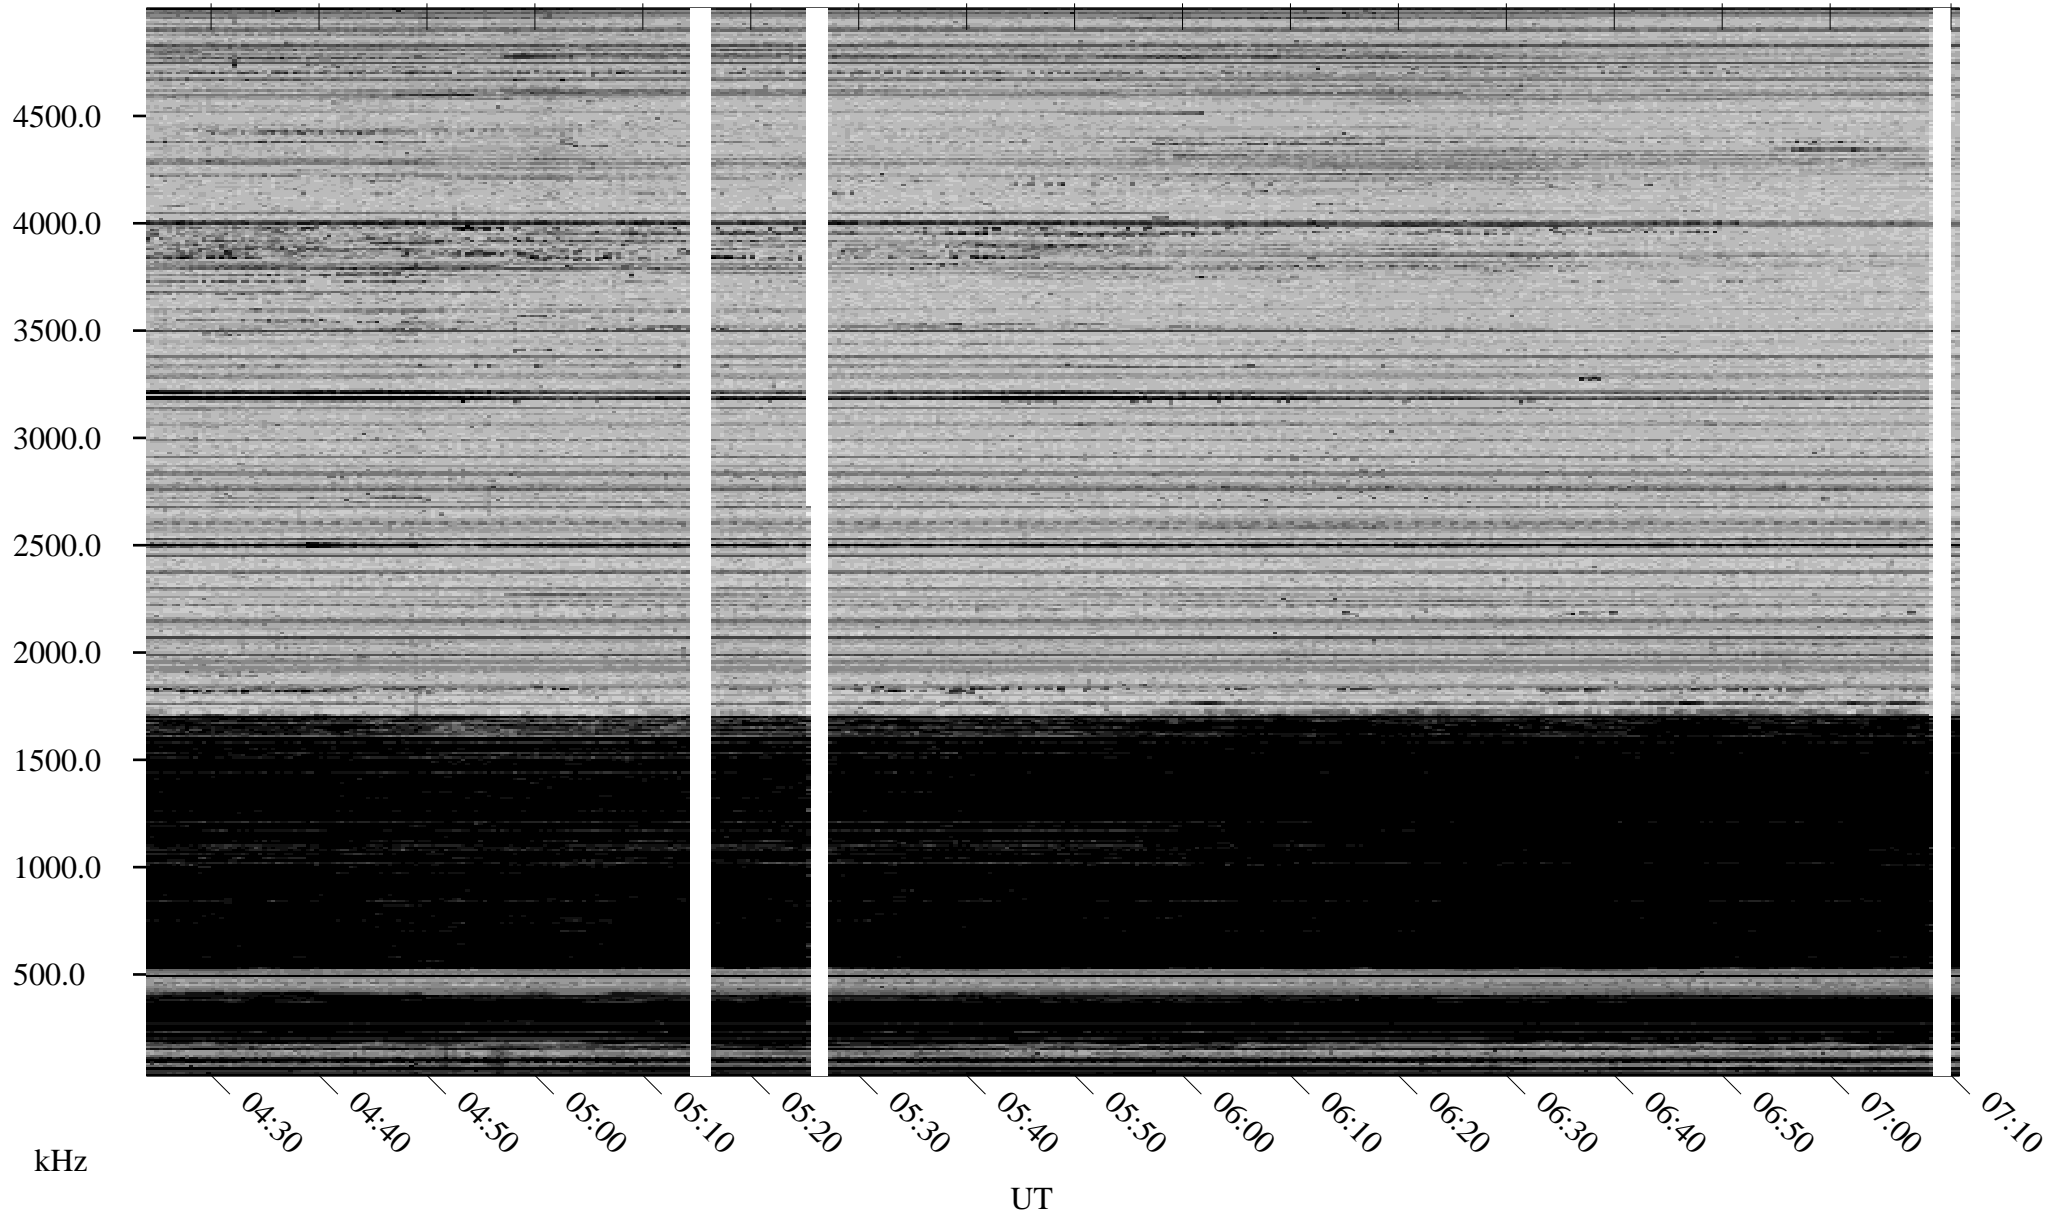

# 02/07/2007 Churchill, Manitoba

Linear Scale    Black = 161    White = 15

CH07038L.R00m max\_12

Page 1

# 02/07/2007 Churchill, Manitoba

Linear Scale    Black = 161    White = 15

CH07038L.R00m max\_12

Page 2

02/08/2007 Churchill, Manitoba

Linear Scale Black = 161 White = 15

CH07038L.R00m max\_12

Page 3

# 02/08/2007 Churchill, Manitoba

Linear Scale    Black = 161    White = 15

CH07038L.R00m max\_12

Page 4

# 02/08/2007 Churchill, Manitoba

Linear Scale    Black = 161    White = 15

CH07038L.R00m max\_12

Page 5

02/08/2007 Churchill, Manitoba

Linear Scale Black = 161 White = 15

CH07038L.R00m max\_12

Page 6