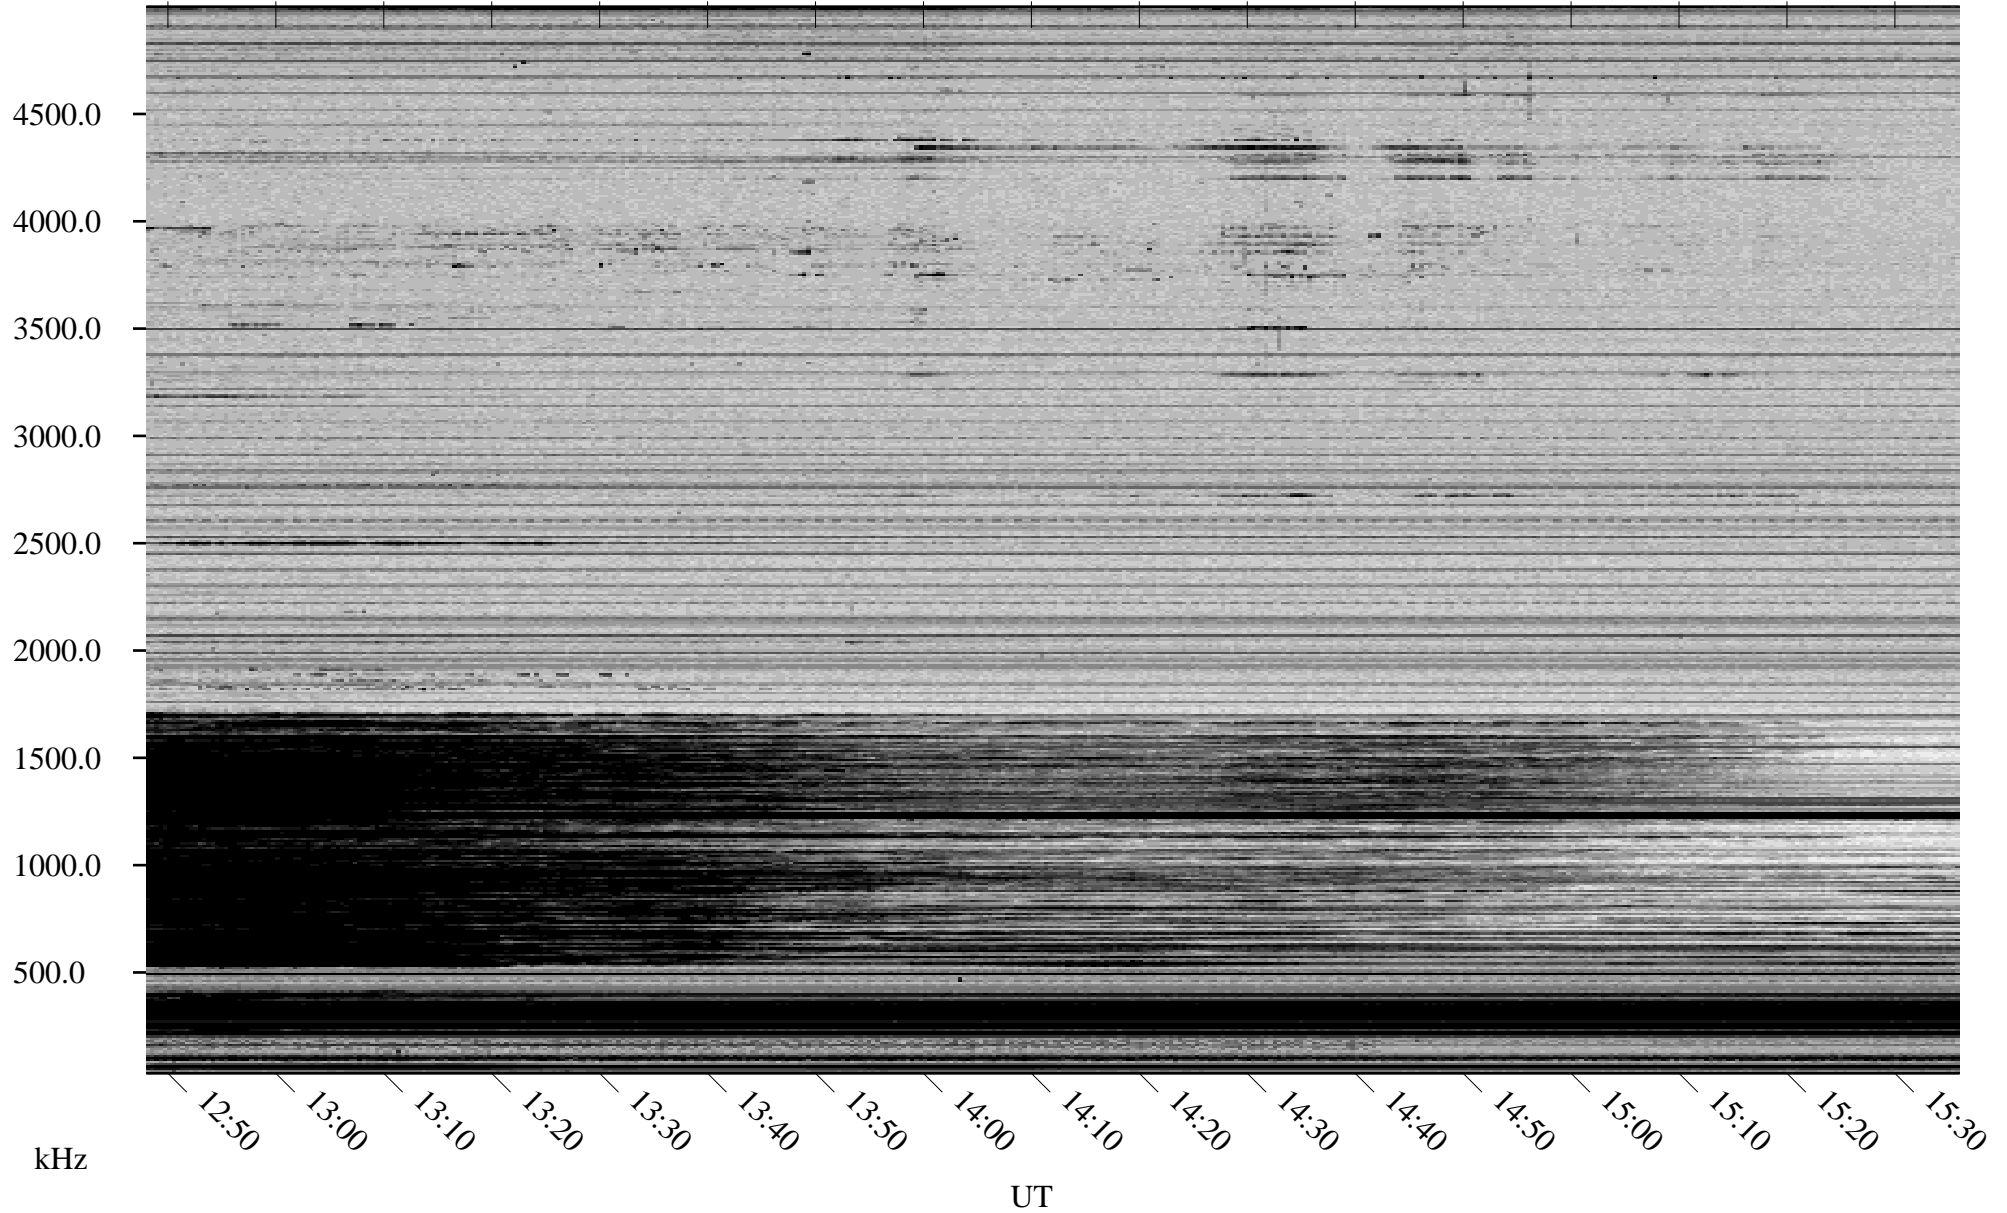

# 02/07/2007 Churchill, Manitoba

Linear Scale    Black = 161    White = 15

CH07038L.R00m max\_12

Page 1

# 02/08/2007 Churchill, Manitoba

Linear Scale    Black = 161    White = 15

CH07038L.R00m max\_12

Page 4

# 02/08/2007 Churchill, Manitoba

Linear Scale    Black = 161    White = 15

CH07038L.R00m max\_12

Page 5

02/08/2007 Churchill, Manitoba

Linear Scale Black = 161 White = 15

CH07038L.R00m max\_12

Page 6

02/08/2007 Churchill, Manitoba

Linear Scale Black = 161 White = 15

CH07038L.R00m max\_12

Page 7

02/08/2007 Churchill, Manitoba

Linear Scale Black = 161 White = 15

CH07038L.R00m max\_12

Page 8