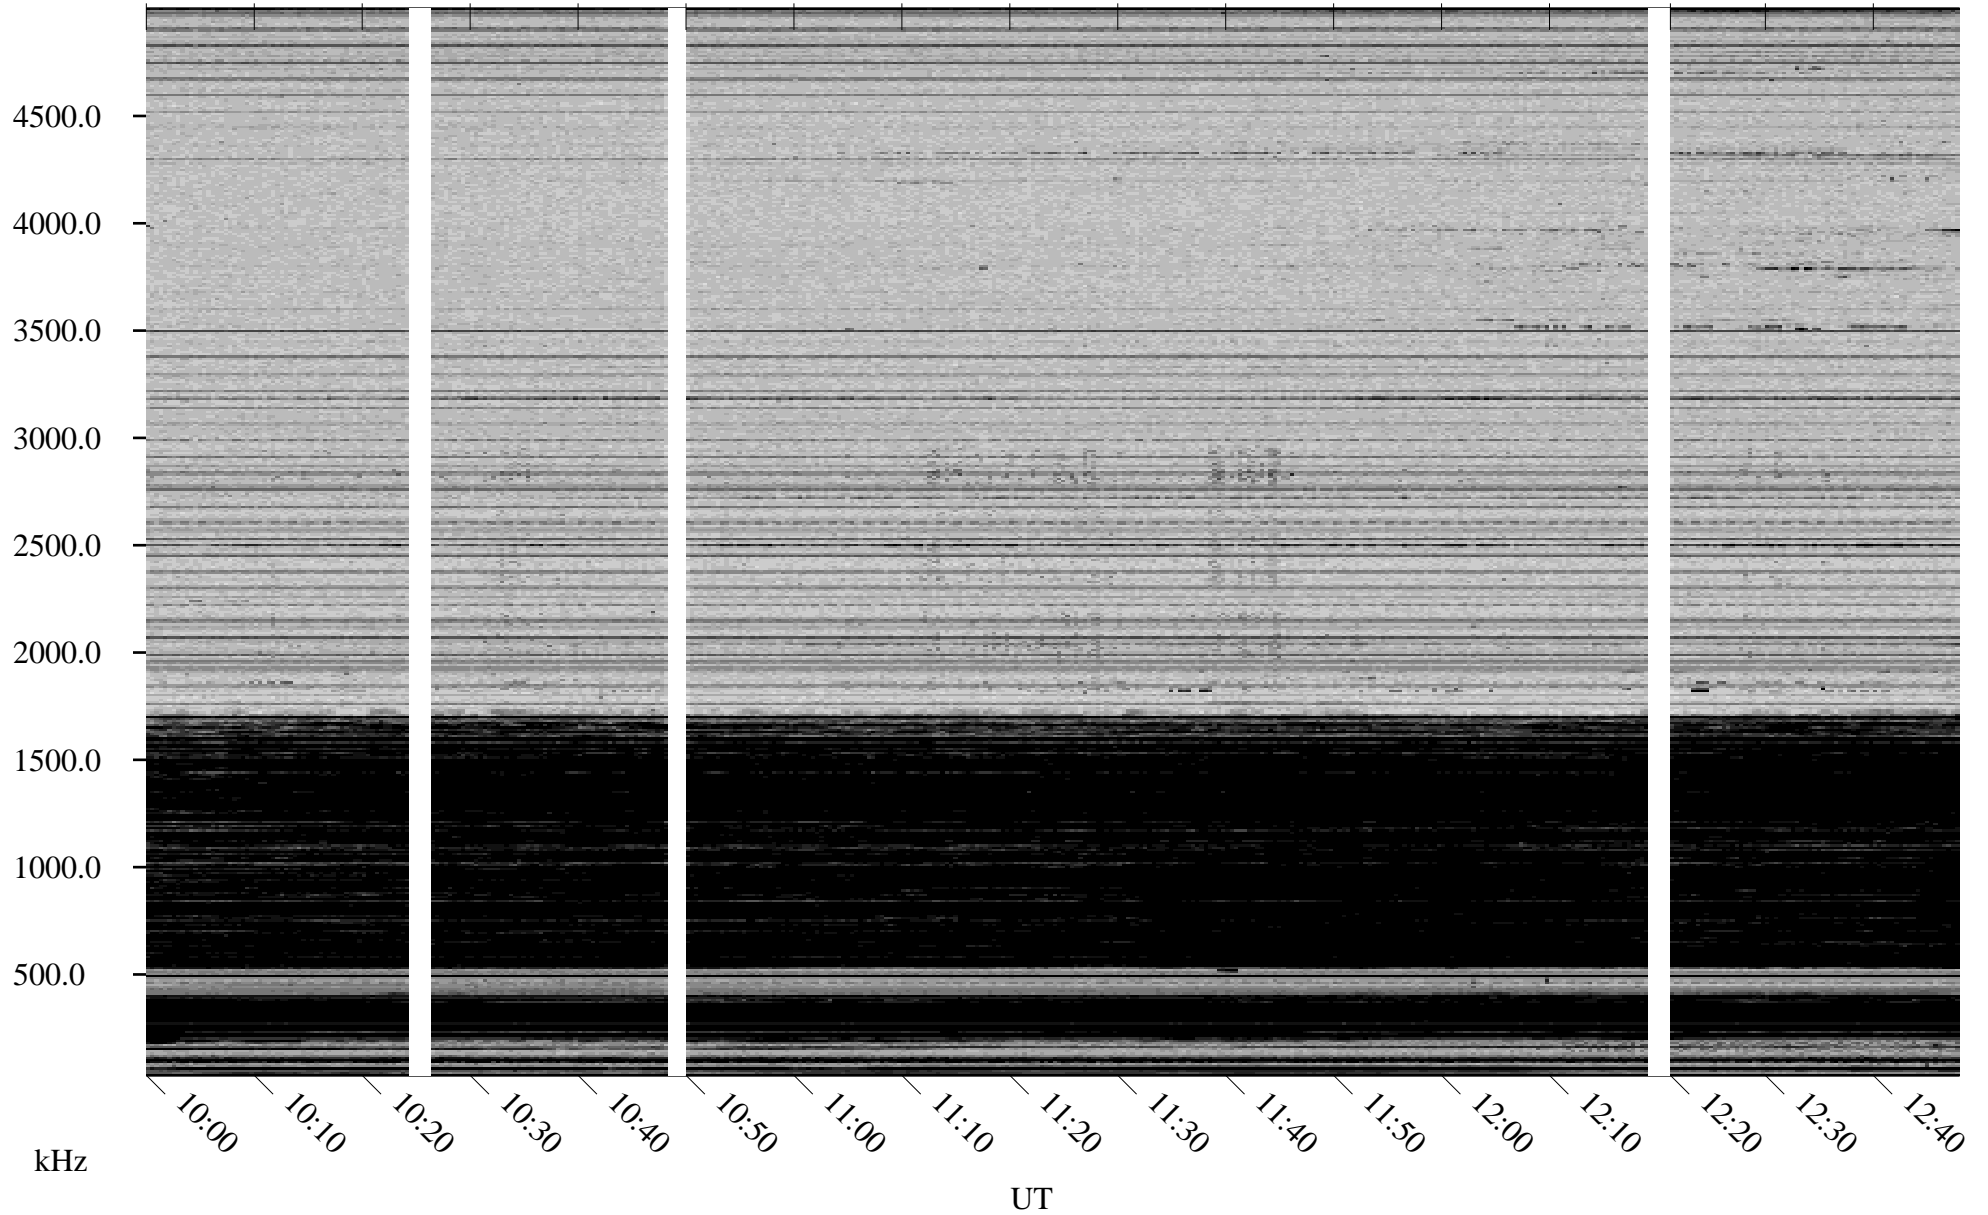

# 02/08/2007 Churchill, Manitoba

Linear Scale    Black = 161    White = 15

CH07038L.R00m max\_12

Page 4

# 02/08/2007 Churchill, Manitoba

Linear Scale    Black = 161    White = 15

CH07038L.R00m max\_12

Page 5

02/08/2007 Churchill, Manitoba

Linear Scale Black = 161 White = 15

CH07038L.R00m max\_12

Page 6

02/08/2007 Churchill, Manitoba

Linear Scale Black = 161 White = 15

CH07038L.R00m max\_12

Page 7

02/08/2007 Churchill, Manitoba

Linear Scale Black = 161 White = 15

CH07038L.R00m max\_12

Page 8