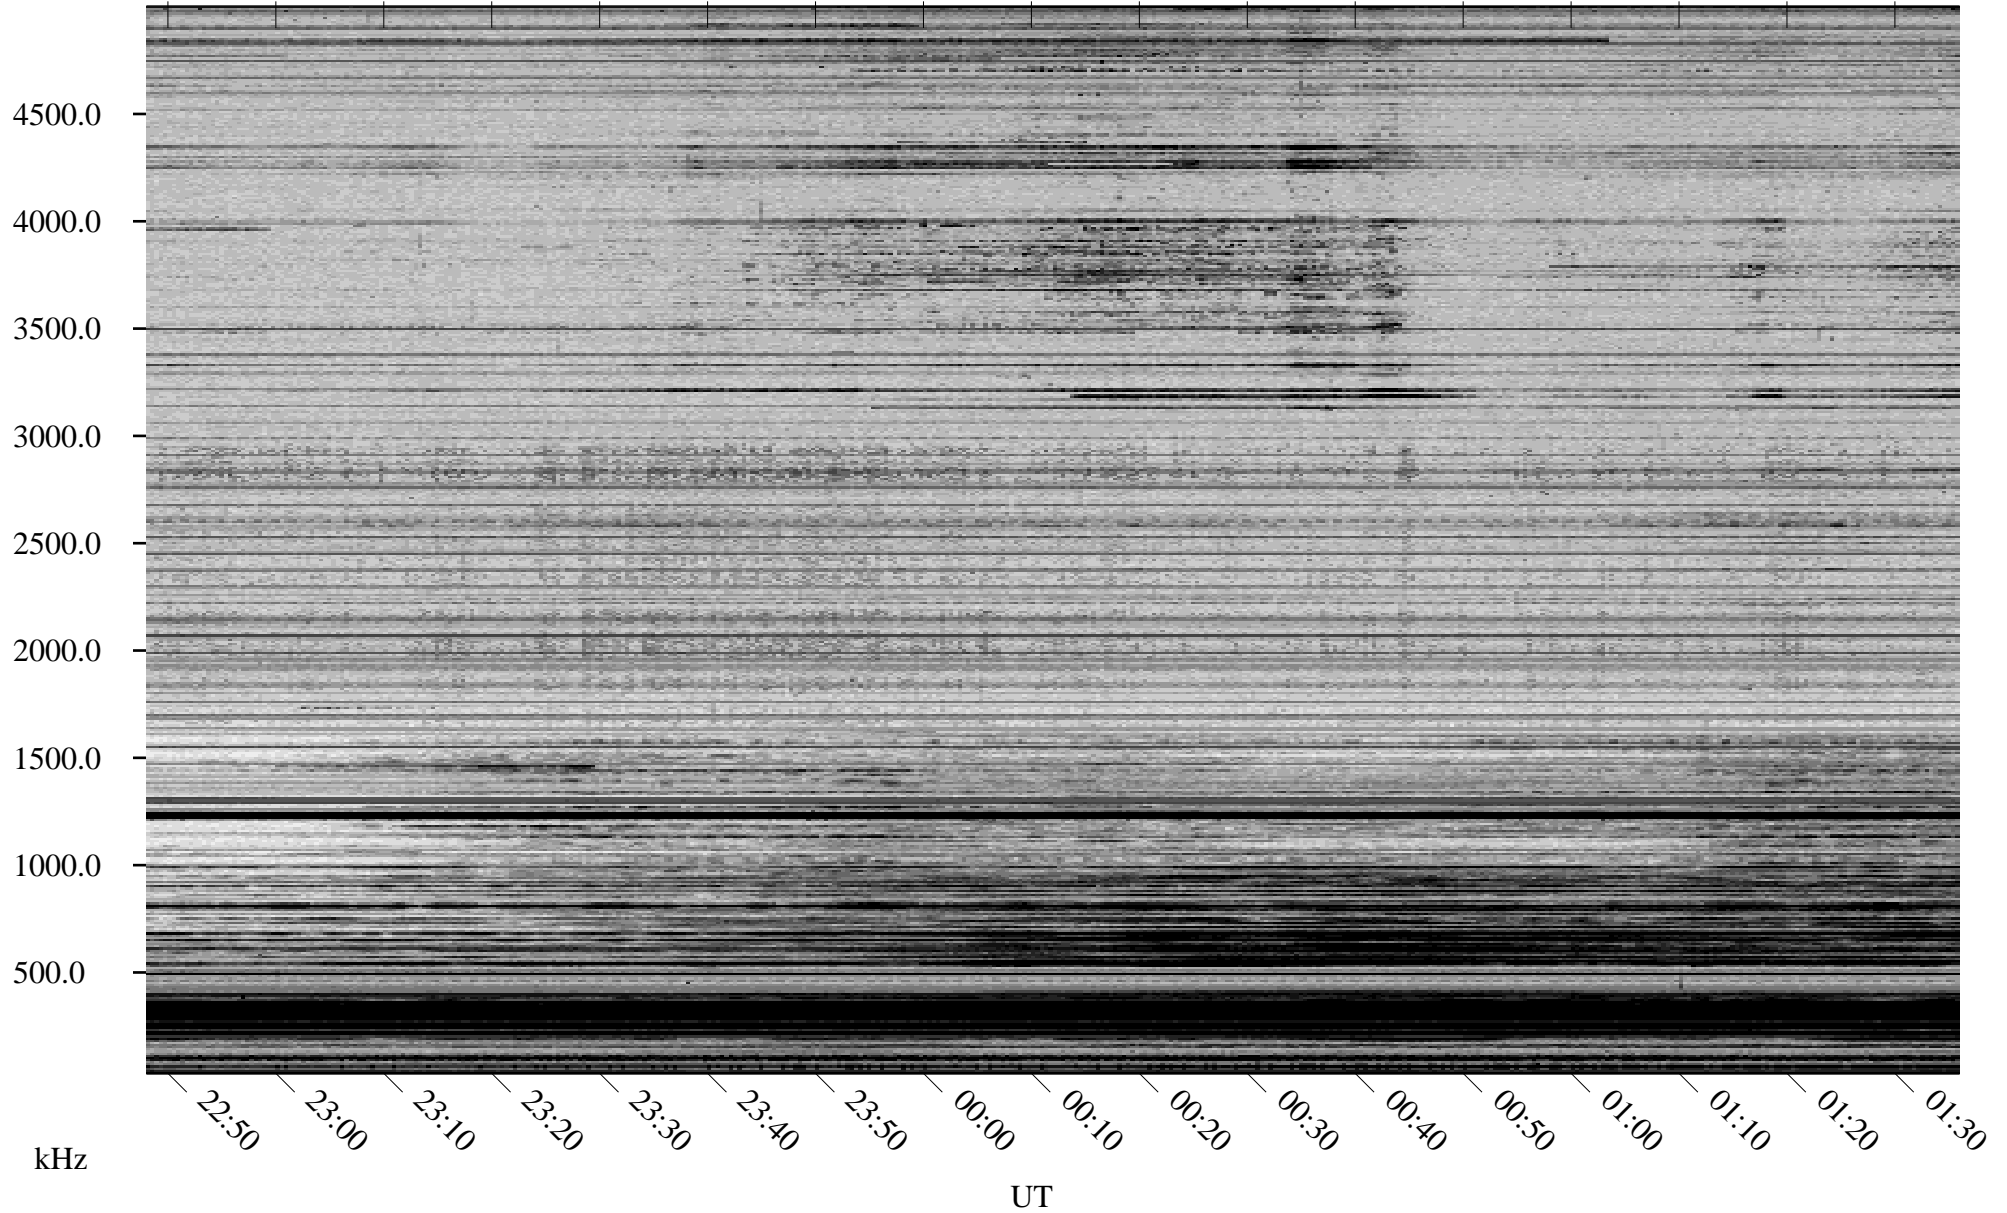

# 02/07/2007 Churchill, Manitoba

Linear Scale    Black = 161    White = 15

CH07038L.R00m max\_12

Page 1

# 02/07/2007 Churchill, Manitoba

Linear Scale    Black = 161    White = 15

CH07038L.R00m max\_12

Page 2

02/08/2007 Churchill, Manitoba

Linear Scale Black = 161 White = 15

CH07038L.R00m max\_12

Page 3

# 02/08/2007 Churchill, Manitoba

Linear Scale    Black = 161    White = 15

CH07038L.R00m max\_12

Page 4

# 02/08/2007 Churchill, Manitoba

Linear Scale    Black = 161    White = 15

CH07038L.R00m max\_12

Page 5

02/08/2007 Churchill, Manitoba

Linear Scale Black = 161 White = 15

CH07038L.R00m max\_12

Page 6