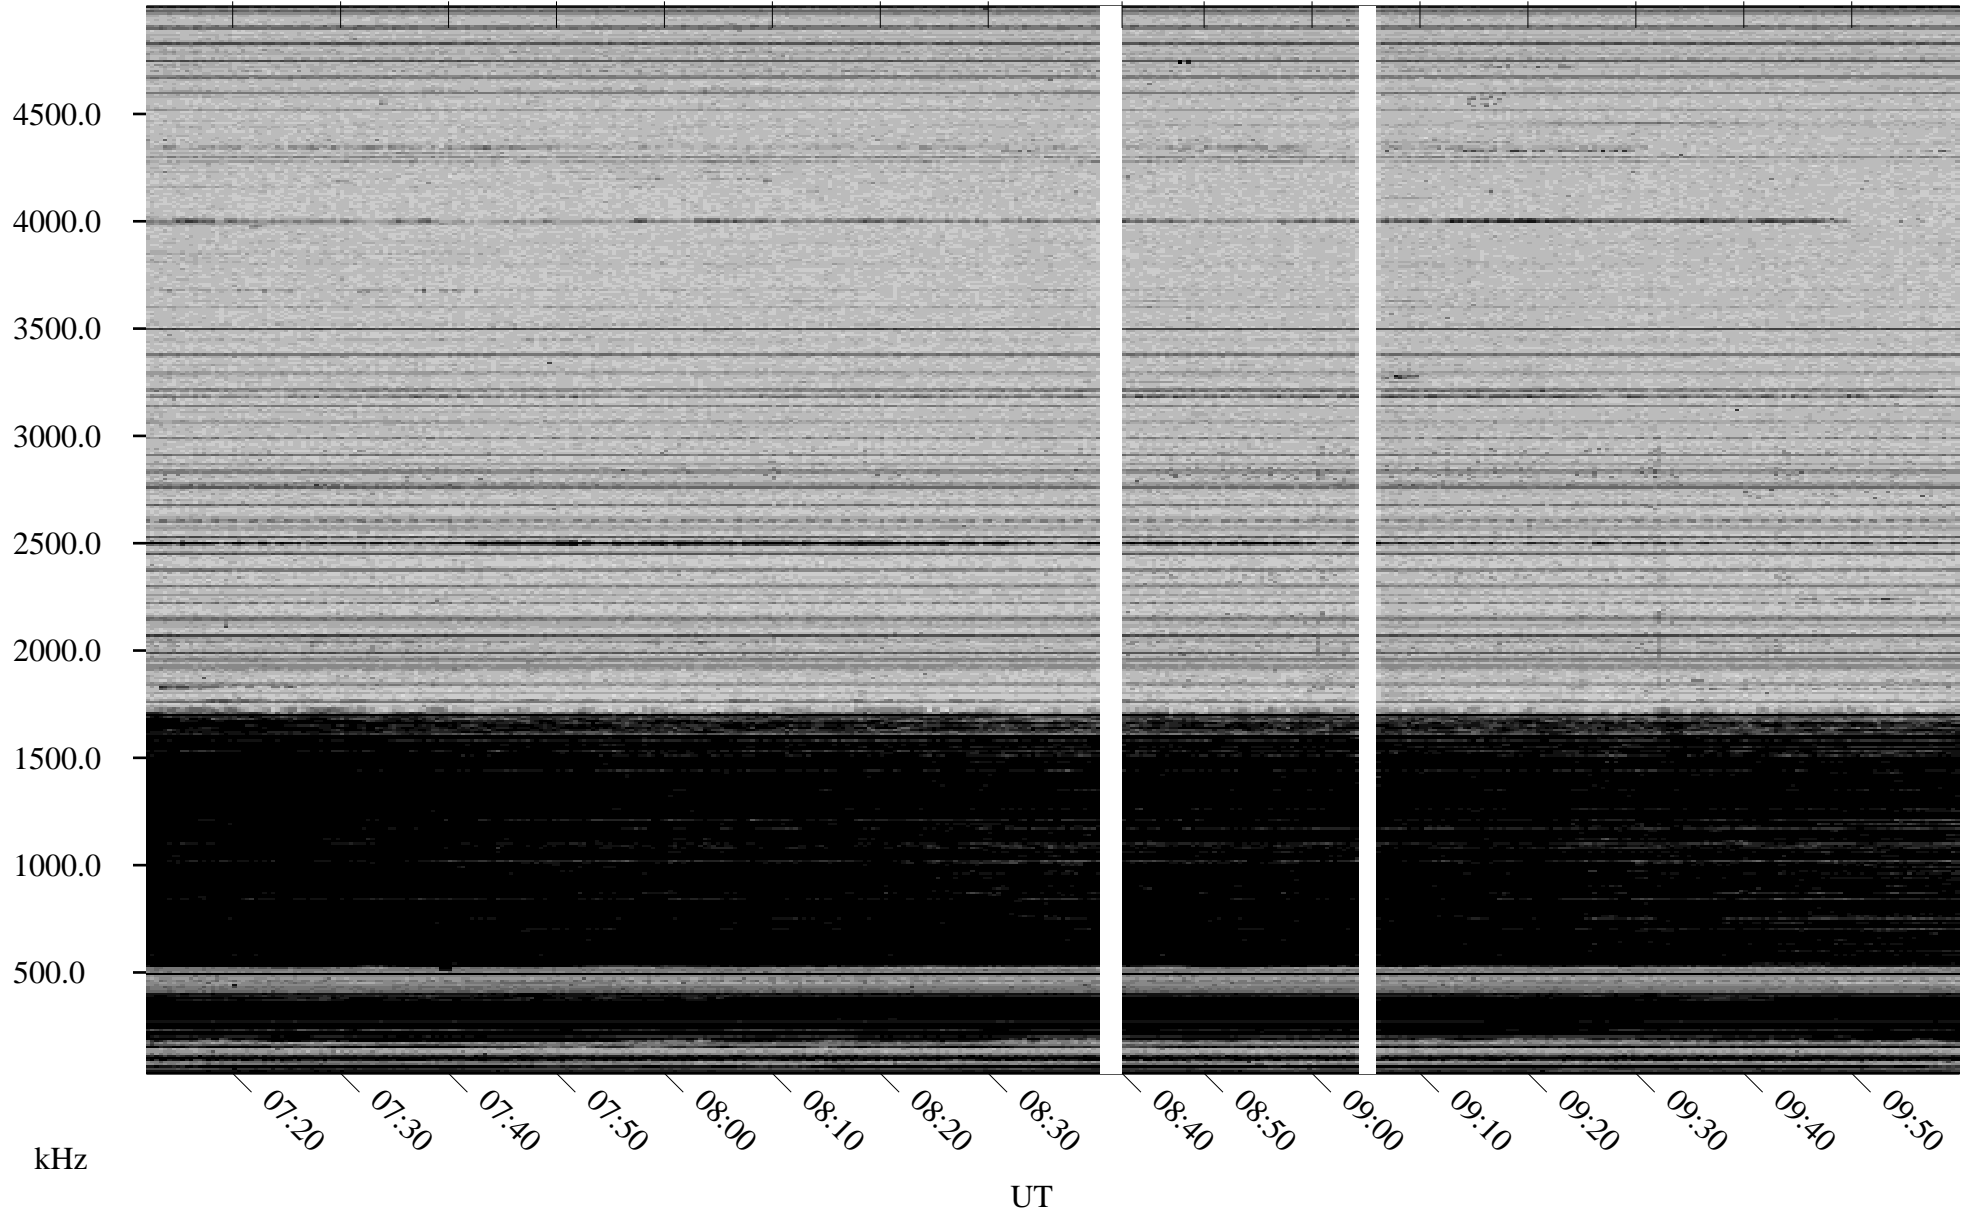

# 02/07/2007 Churchill, Manitoba

Linear Scale    Black = 161    White = 15

CH07038L.R00m max\_12

Page 1

# 02/08/2007 Churchill, Manitoba

Linear Scale    Black = 161    White = 15

CH07038L.R00m max\_12

Page 4

# 02/08/2007 Churchill, Manitoba

Linear Scale    Black = 161    White = 15

CH07038L.R00m max\_12

Page 5

02/08/2007 Churchill, Manitoba

Linear Scale Black = 161 White = 15

CH07038L.R00m max\_12

Page 6

02/08/2007 Churchill, Manitoba

Linear Scale Black = 161 White = 15

CH07038L.R00m max\_12

Page 7

02/08/2007 Churchill, Manitoba

Linear Scale Black = 161 White = 15

CH07038L.R00m max\_12

Page 8