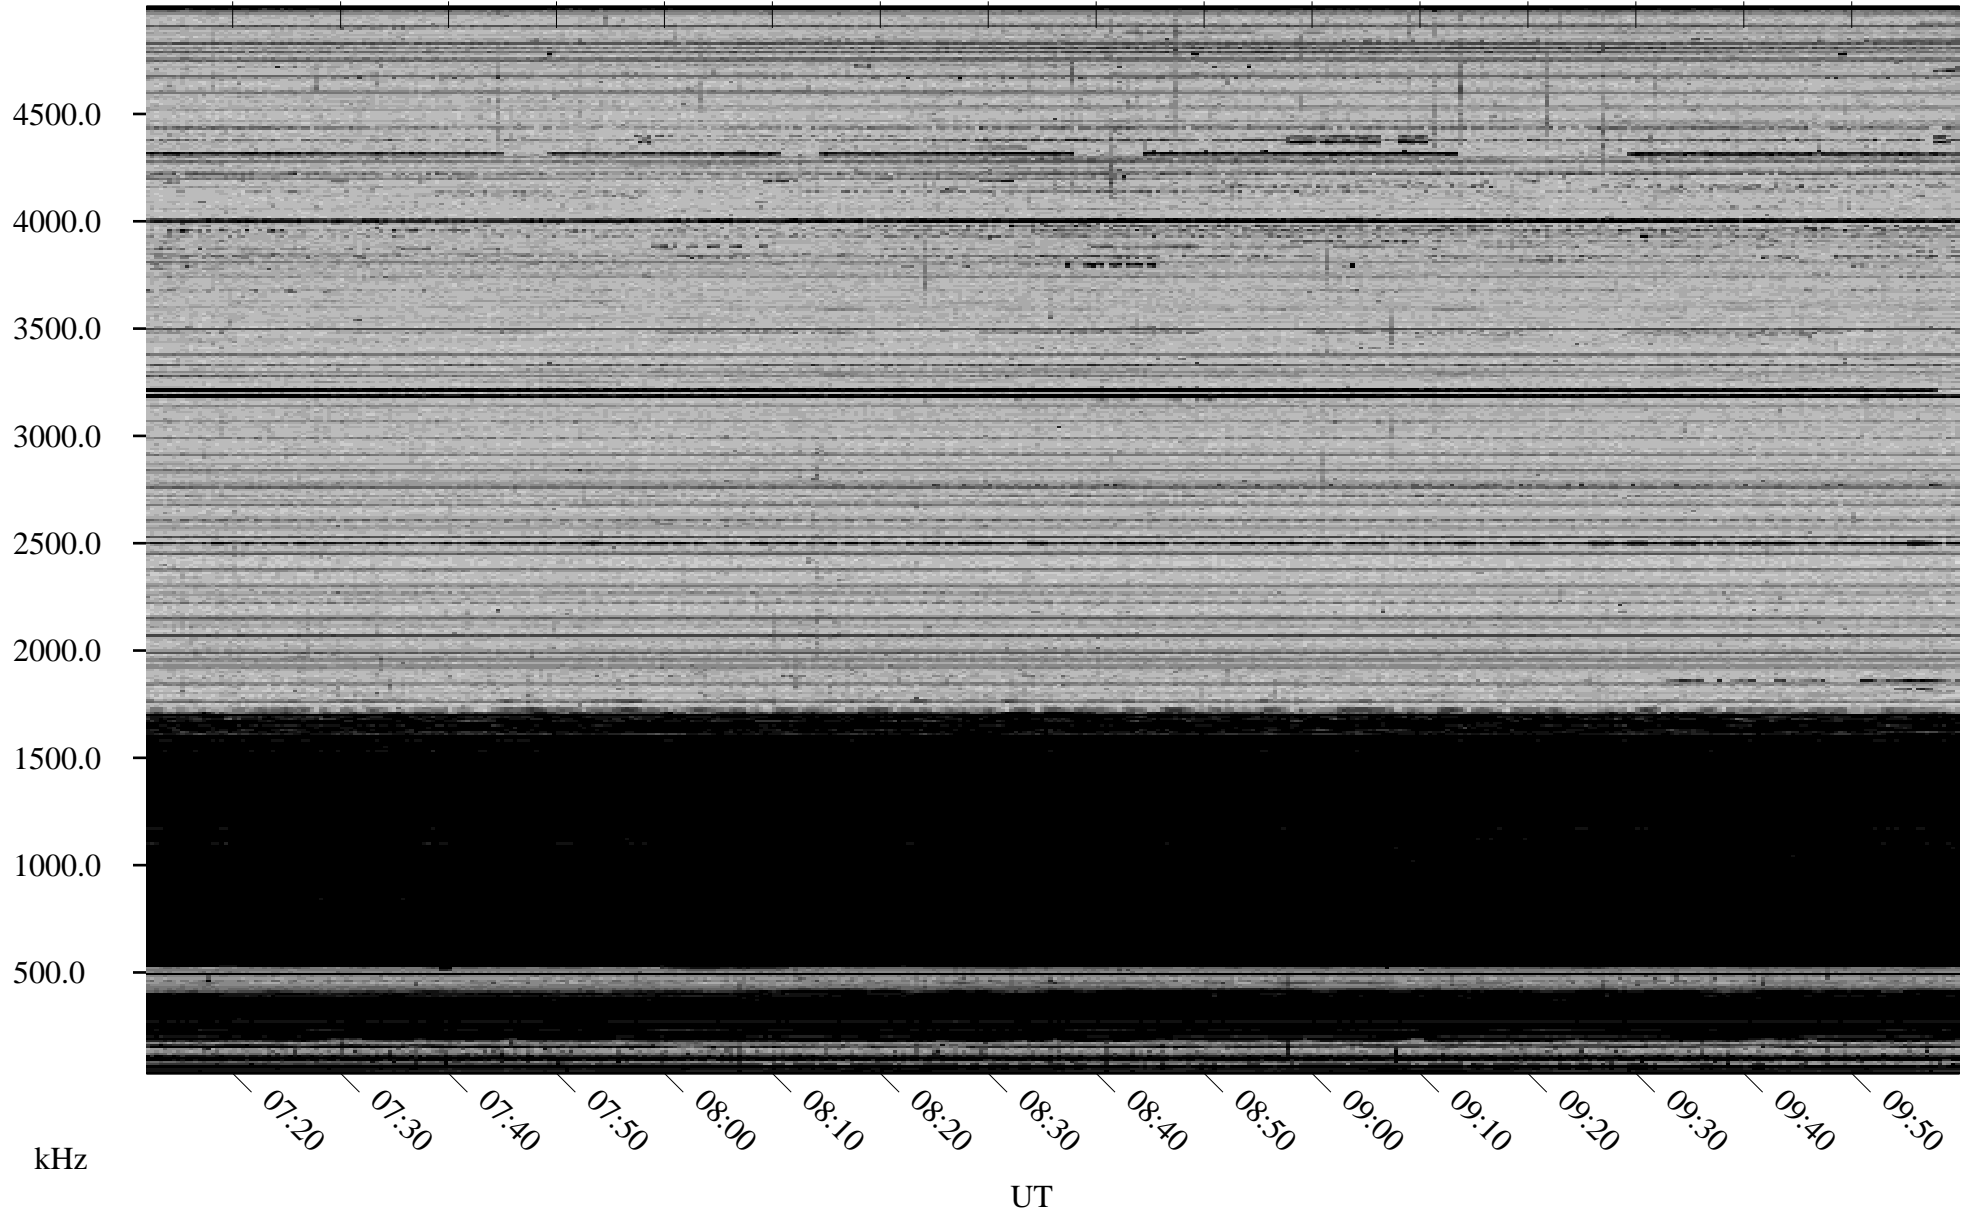

02/08/2007 Churchill, Manitoba

Linear Scale Black = 161 White = 15

CH07039L.R00m max_12

Page 1

02/08/2007 Churchill, Manitoba

Linear Scale Black = 161 White = 15

CH07039L.R00m max_12

Page 2

02/09/2007 Churchill, Manitoba

Linear Scale Black = 161 White = 15

CH07039L.R00m max_12

Page 3

02/09/2007 Churchill, Manitoba

Linear Scale Black = 161 White = 15

CH07039L.R00m max_12

Page 4

02/09/2007 Churchill, Manitoba

Linear Scale Black = 161 White = 15

CH07039L.R00m max_12

Page 5

02/09/2007 Churchill, Manitoba

Linear Scale Black = 161 White = 15

CH07039L.R00m max_12

Page 6

02/09/2007 Churchill, Manitoba

Linear Scale Black = 161 White = 15

CH07039L.R00m max_12

Page 7

02/09/2007 Churchill, Manitoba

Linear Scale Black = 161 White = 15

CH07039L.R00m max_12

Page 8