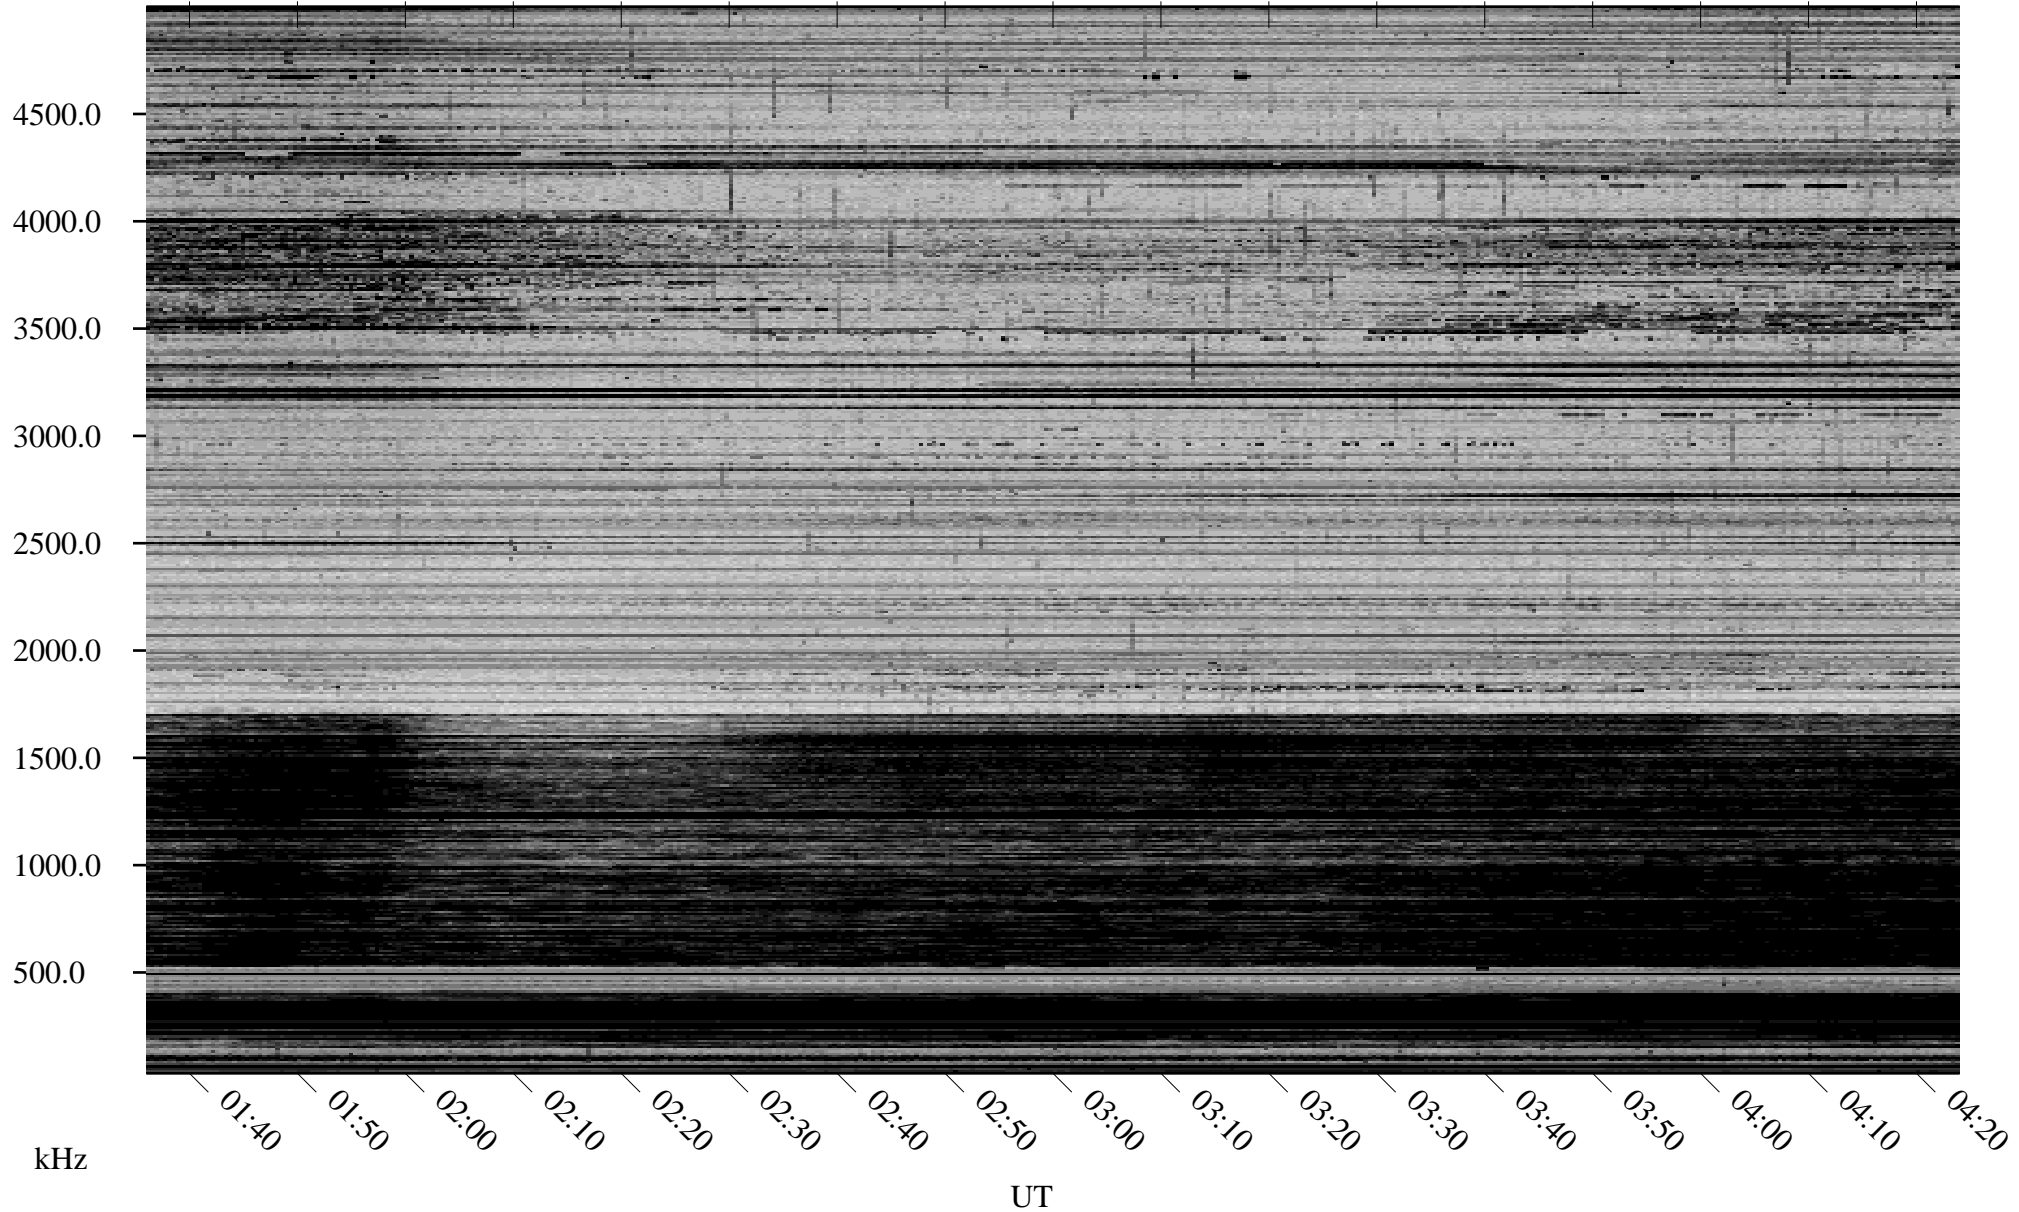

02/08/2007 Churchill, Manitoba

Linear Scale Black = 161 White = 15

CH07039L.R00m max_12

Page 1

02/08/2007 Churchill, Manitoba

Linear Scale Black = 161 White = 15

CH07039L.R00m max_12

Page 2

02/09/2007 Churchill, Manitoba

Linear Scale Black = 161 White = 15

CH07039L.R00m max_12

Page 3

02/09/2007 Churchill, Manitoba

Linear Scale Black = 161 White = 15

CH07039L.R00m max_12

Page 4

02/09/2007 Churchill, Manitoba

Linear Scale Black = 161 White = 15

CH07039L.R00m max_12

Page 5

02/09/2007 Churchill, Manitoba

Linear Scale Black = 161 White = 15

CH07039L.R00m max_12

Page 6

02/09/2007 Churchill, Manitoba

Linear Scale Black = 161 White = 15

CH07039L.R00m max_12

Page 7

02/09/2007 Churchill, Manitoba

Linear Scale Black = 161 White = 15

CH07039L.R00m max_12

Page 8