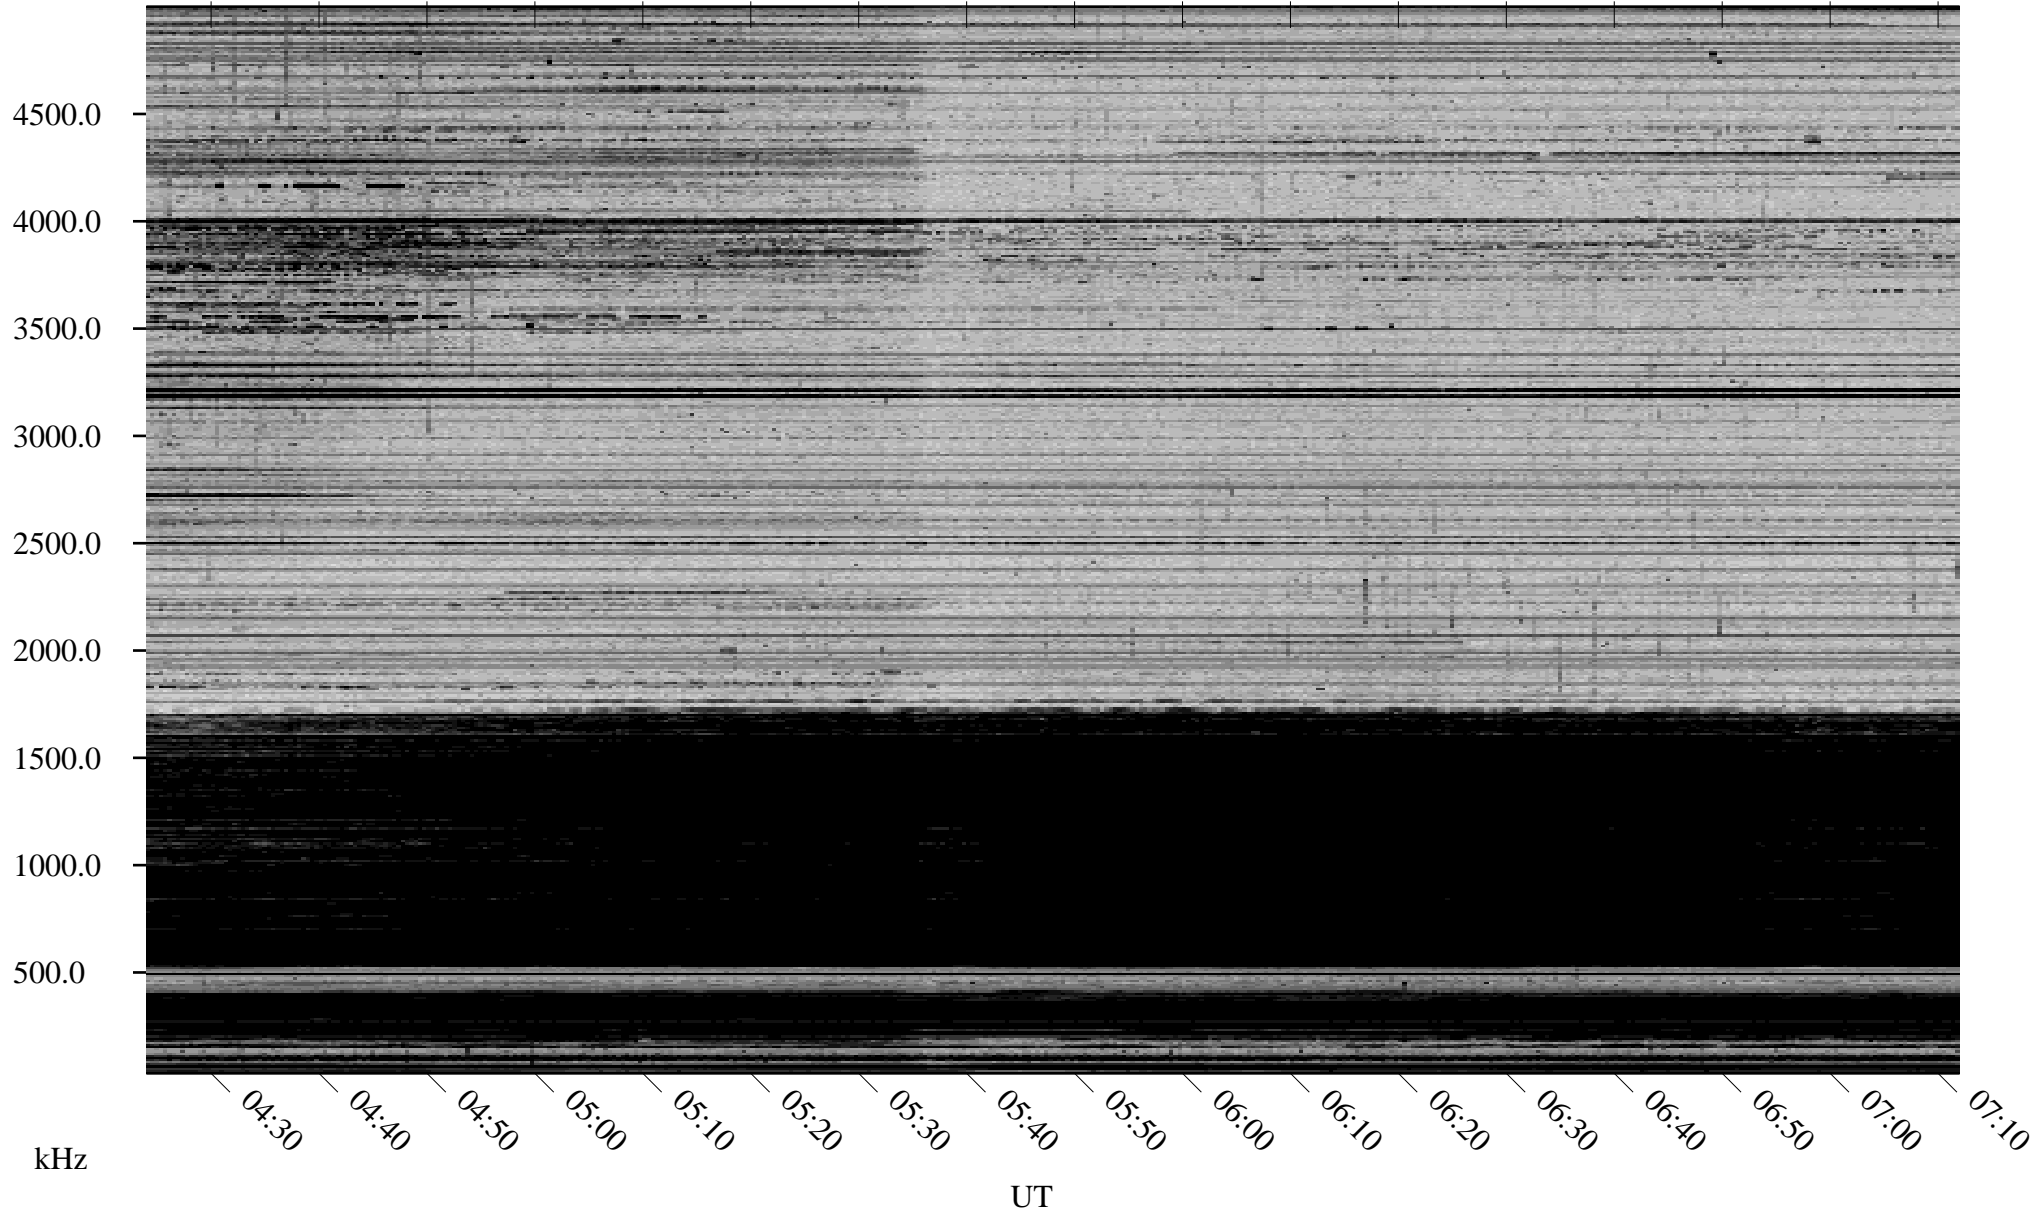

02/08/2007 Churchill, Manitoba

Linear Scale Black = 161 White = 15

CH07039L.R00m max_12

Page 1

02/08/2007 Churchill, Manitoba

Linear Scale Black = 161 White = 15

CH07039L.R00m max_12

Page 2

02/09/2007 Churchill, Manitoba

Linear Scale Black = 161 White = 15

CH07039L.R00m max_12

Page 3

02/09/2007 Churchill, Manitoba

Linear Scale Black = 161 White = 15

CH07039L.R00m max_12

Page 4

02/09/2007 Churchill, Manitoba

Linear Scale Black = 161 White = 15

CH07039L.R00m max_12

Page 5

02/09/2007 Churchill, Manitoba

Linear Scale Black = 161 White = 15

CH07039L.R00m max_12

Page 6

02/09/2007 Churchill, Manitoba

Linear Scale Black = 161 White = 15

CH07039L.R00m max_12

Page 7

02/09/2007 Churchill, Manitoba

Linear Scale Black = 161 White = 15

CH07039L.R00m max_12

Page 8