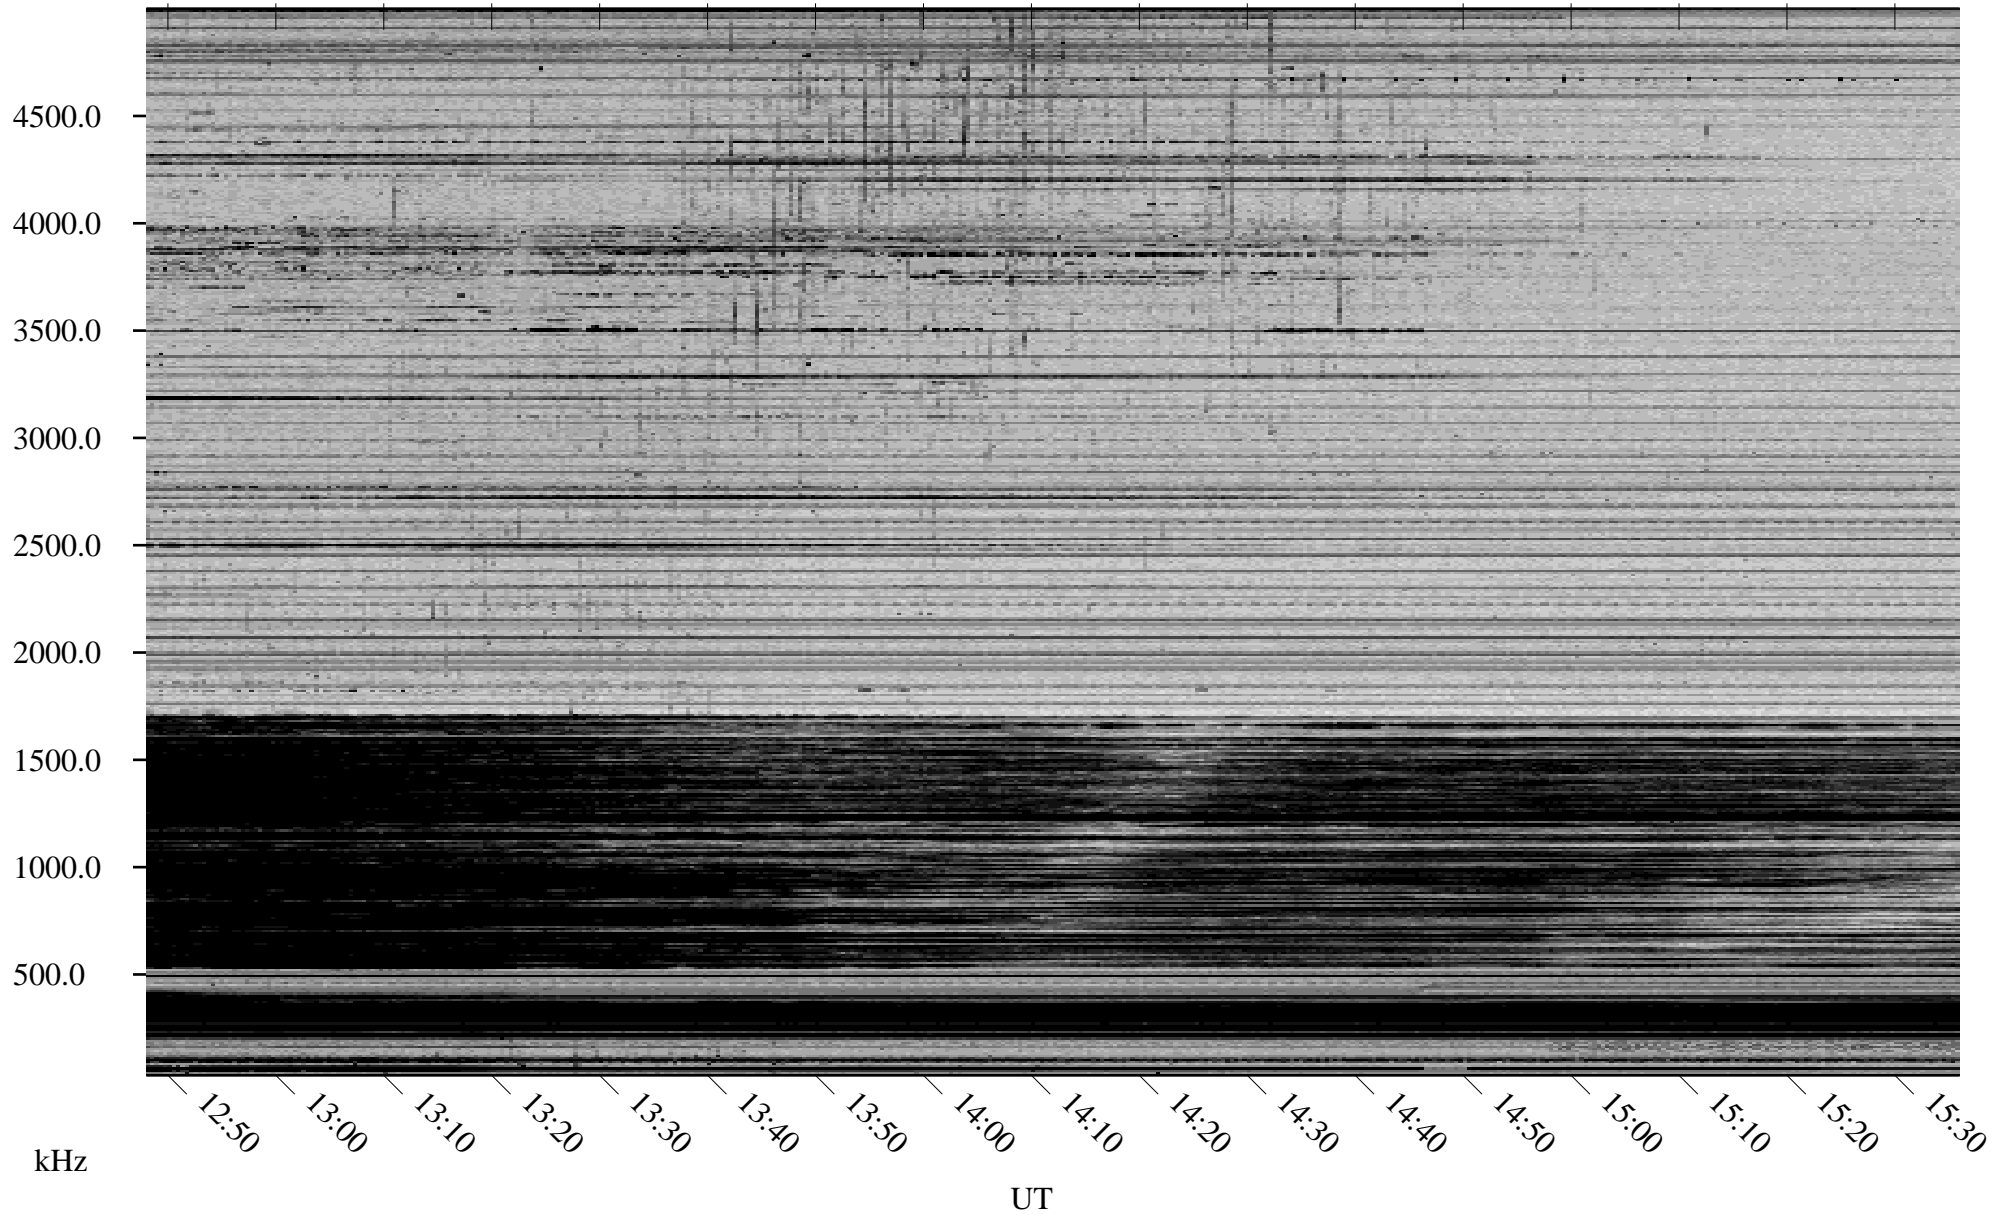

02/08/2007 Churchill, Manitoba

Linear Scale Black = 161 White = 15

CH07039L.R00m max_12

Page 1

02/08/2007 Churchill, Manitoba

Linear Scale Black = 161 White = 15

CH07039L.R00m max_12

Page 2

02/09/2007 Churchill, Manitoba

Linear Scale Black = 161 White = 15

CH07039L.R00m max_12

Page 3

02/09/2007 Churchill, Manitoba

Linear Scale Black = 161 White = 15

CH07039L.R00m max_12

Page 4

02/09/2007 Churchill, Manitoba

Linear Scale Black = 161 White = 15

CH07039L.R00m max_12

Page 5

02/09/2007 Churchill, Manitoba

Linear Scale Black = 161 White = 15

CH07039L.R00m max_12

Page 6

02/09/2007 Churchill, Manitoba

Linear Scale Black = 161 White = 15

CH07039L.R00m max_12

Page 7

02/09/2007 Churchill, Manitoba

Linear Scale Black = 161 White = 15

CH07039L.R00m max_12

Page 8