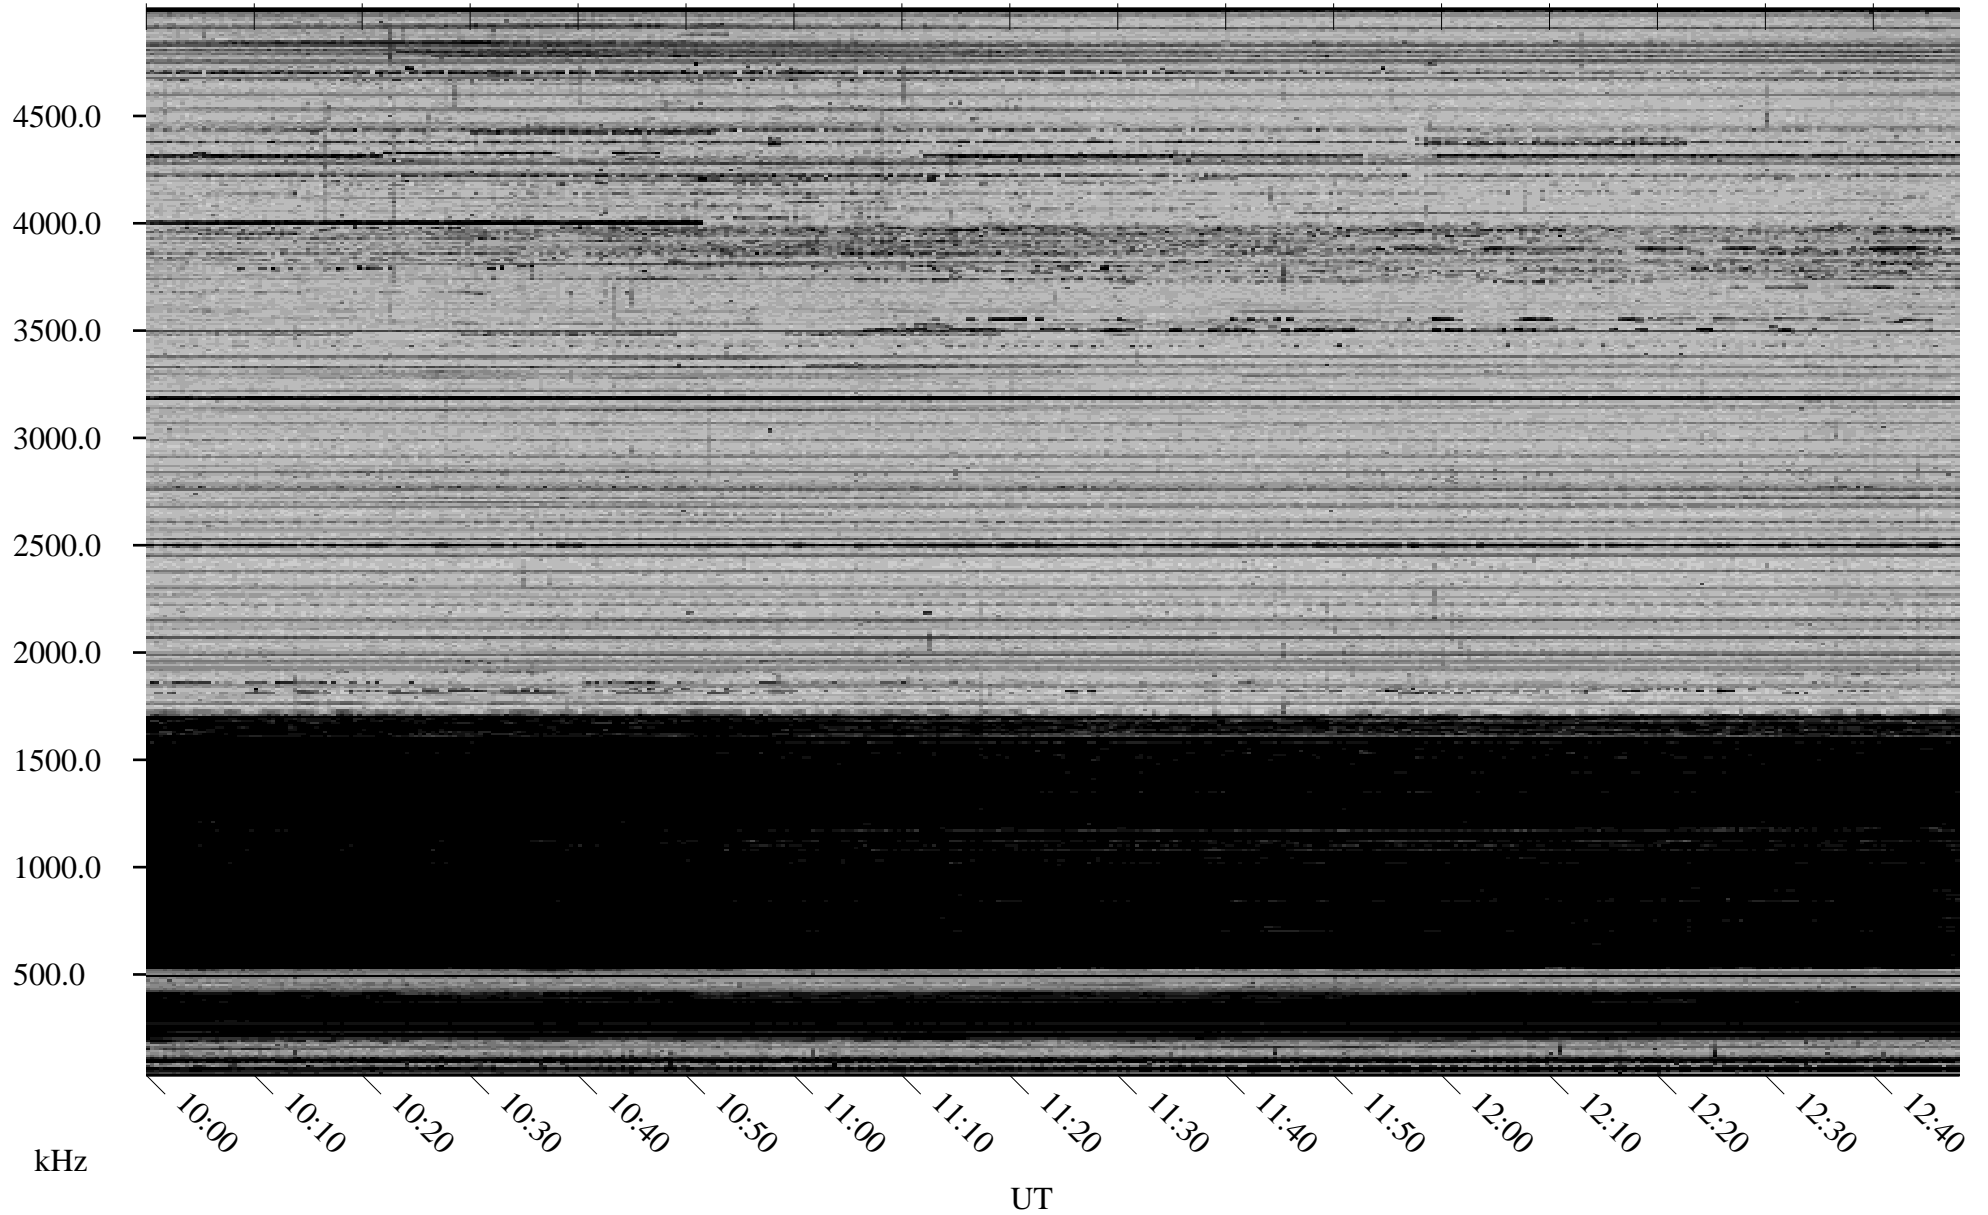

02/08/2007 Churchill, Manitoba

Linear Scale Black = 161 White = 15

CH07039L.R00m max_12

Page 1

02/08/2007 Churchill, Manitoba

Linear Scale Black = 161 White = 15

CH07039L.R00m max_12

Page 2

02/09/2007 Churchill, Manitoba

Linear Scale Black = 161 White = 15

CH07039L.R00m max_12

Page 3

02/09/2007 Churchill, Manitoba

Linear Scale Black = 161 White = 15

CH07039L.R00m max_12

Page 4

02/09/2007 Churchill, Manitoba

Linear Scale Black = 161 White = 15

CH07039L.R00m max_12

Page 5

02/09/2007 Churchill, Manitoba

Linear Scale Black = 161 White = 15

CH07039L.R00m max_12

Page 6

02/09/2007 Churchill, Manitoba

Linear Scale Black = 161 White = 15

CH07039L.R00m max_12

Page 7

02/09/2007 Churchill, Manitoba

Linear Scale Black = 161 White = 15

CH07039L.R00m max_12

Page 8