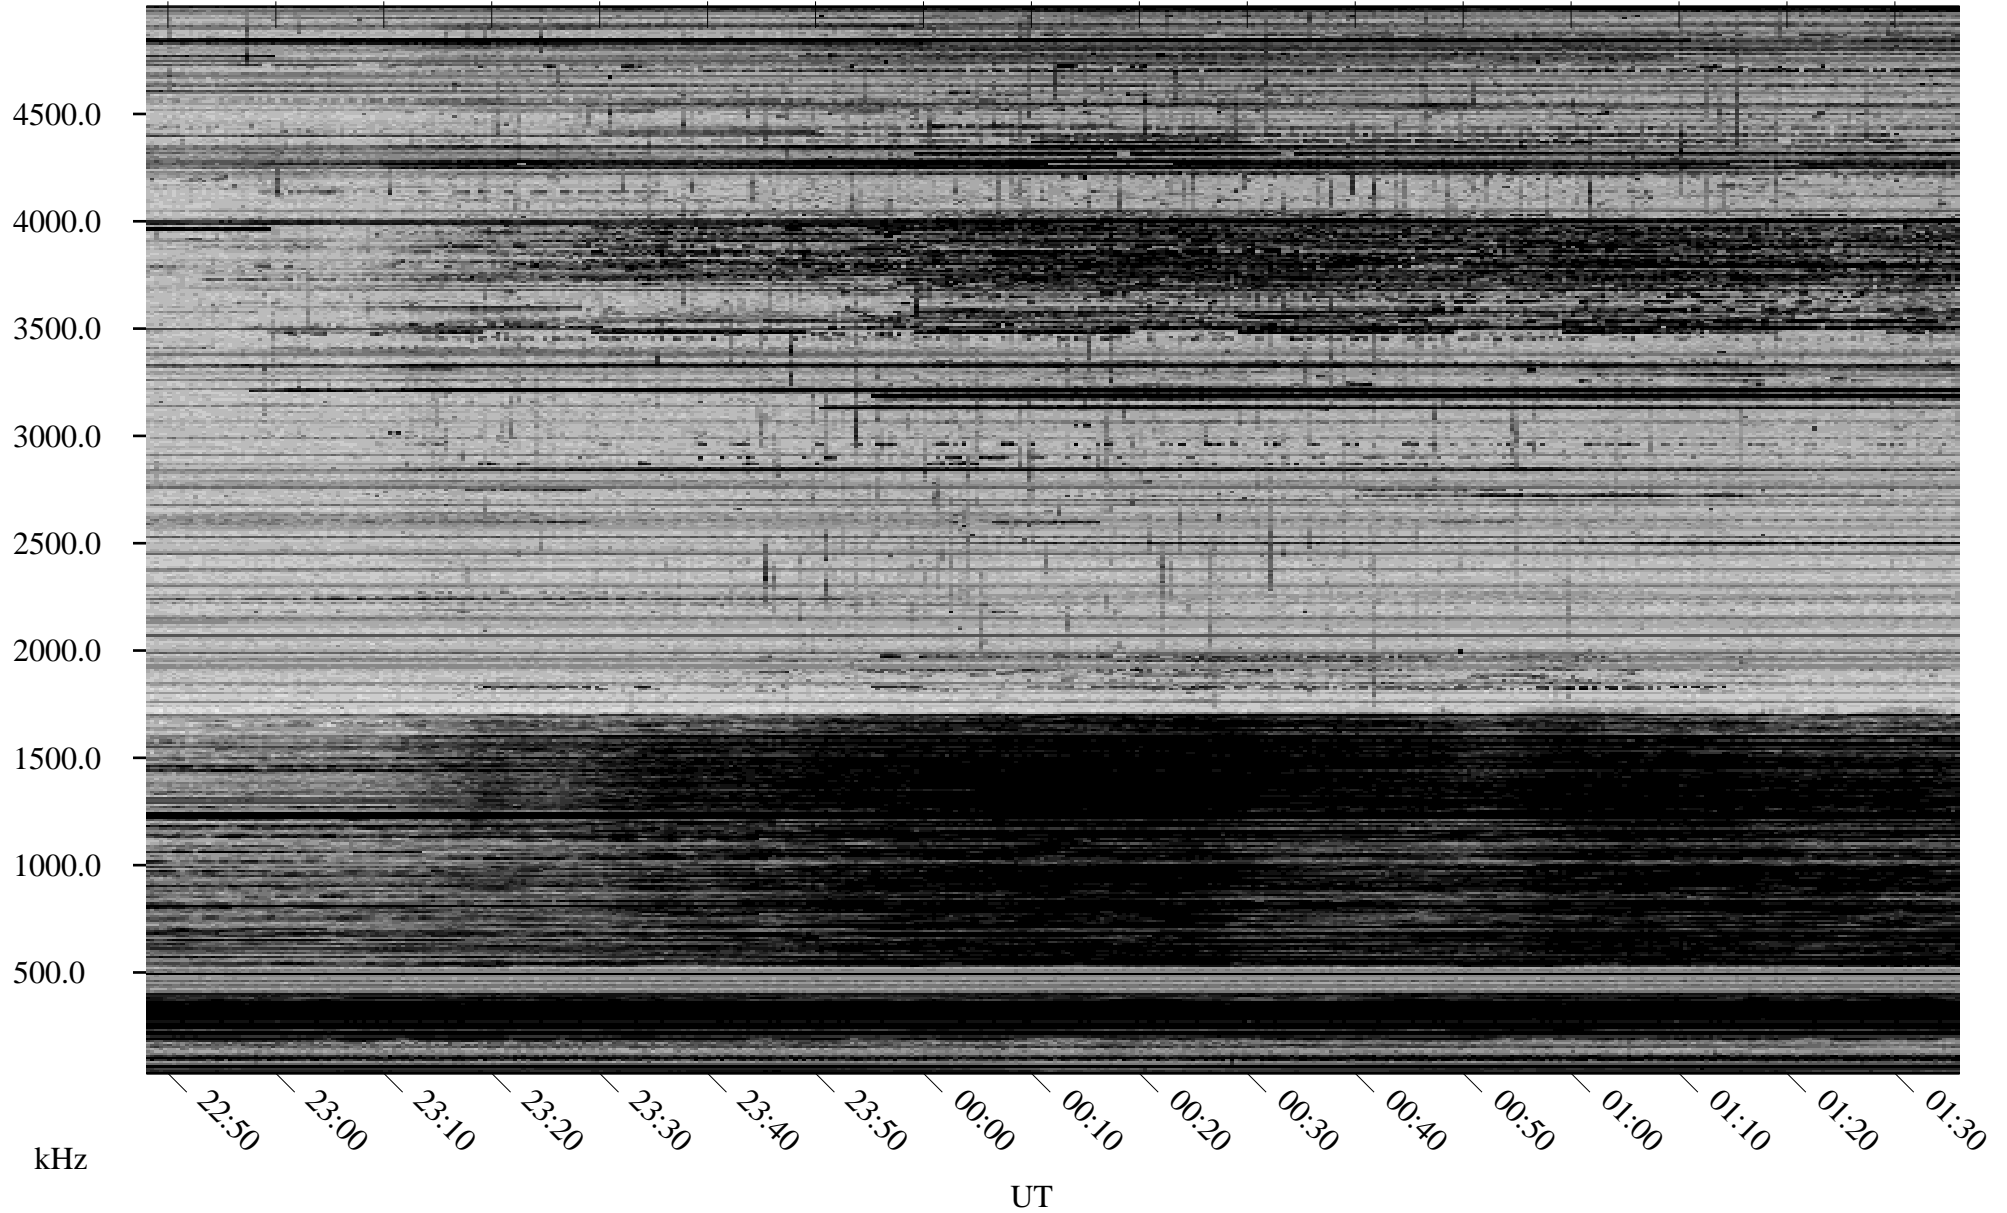

02/08/2007 Churchill, Manitoba

Linear Scale Black = 161 White = 15

CH07039L.R00m max_12

Page 1

02/08/2007 Churchill, Manitoba

Linear Scale Black = 161 White = 15

CH07039L.R00m max_12

Page 2

02/09/2007 Churchill, Manitoba

Linear Scale Black = 161 White = 15

CH07039L.R00m max_12

Page 3

02/09/2007 Churchill, Manitoba

Linear Scale Black = 161 White = 15

CH07039L.R00m max_12

Page 4

02/09/2007 Churchill, Manitoba

Linear Scale Black = 161 White = 15

CH07039L.R00m max_12

Page 5

02/09/2007 Churchill, Manitoba

Linear Scale Black = 161 White = 15

CH07039L.R00m max_12

Page 6

02/09/2007 Churchill, Manitoba

Linear Scale Black = 161 White = 15

CH07039L.R00m max_12

Page 7

02/09/2007 Churchill, Manitoba

Linear Scale Black = 161 White = 15

CH07039L.R00m max_12

Page 8