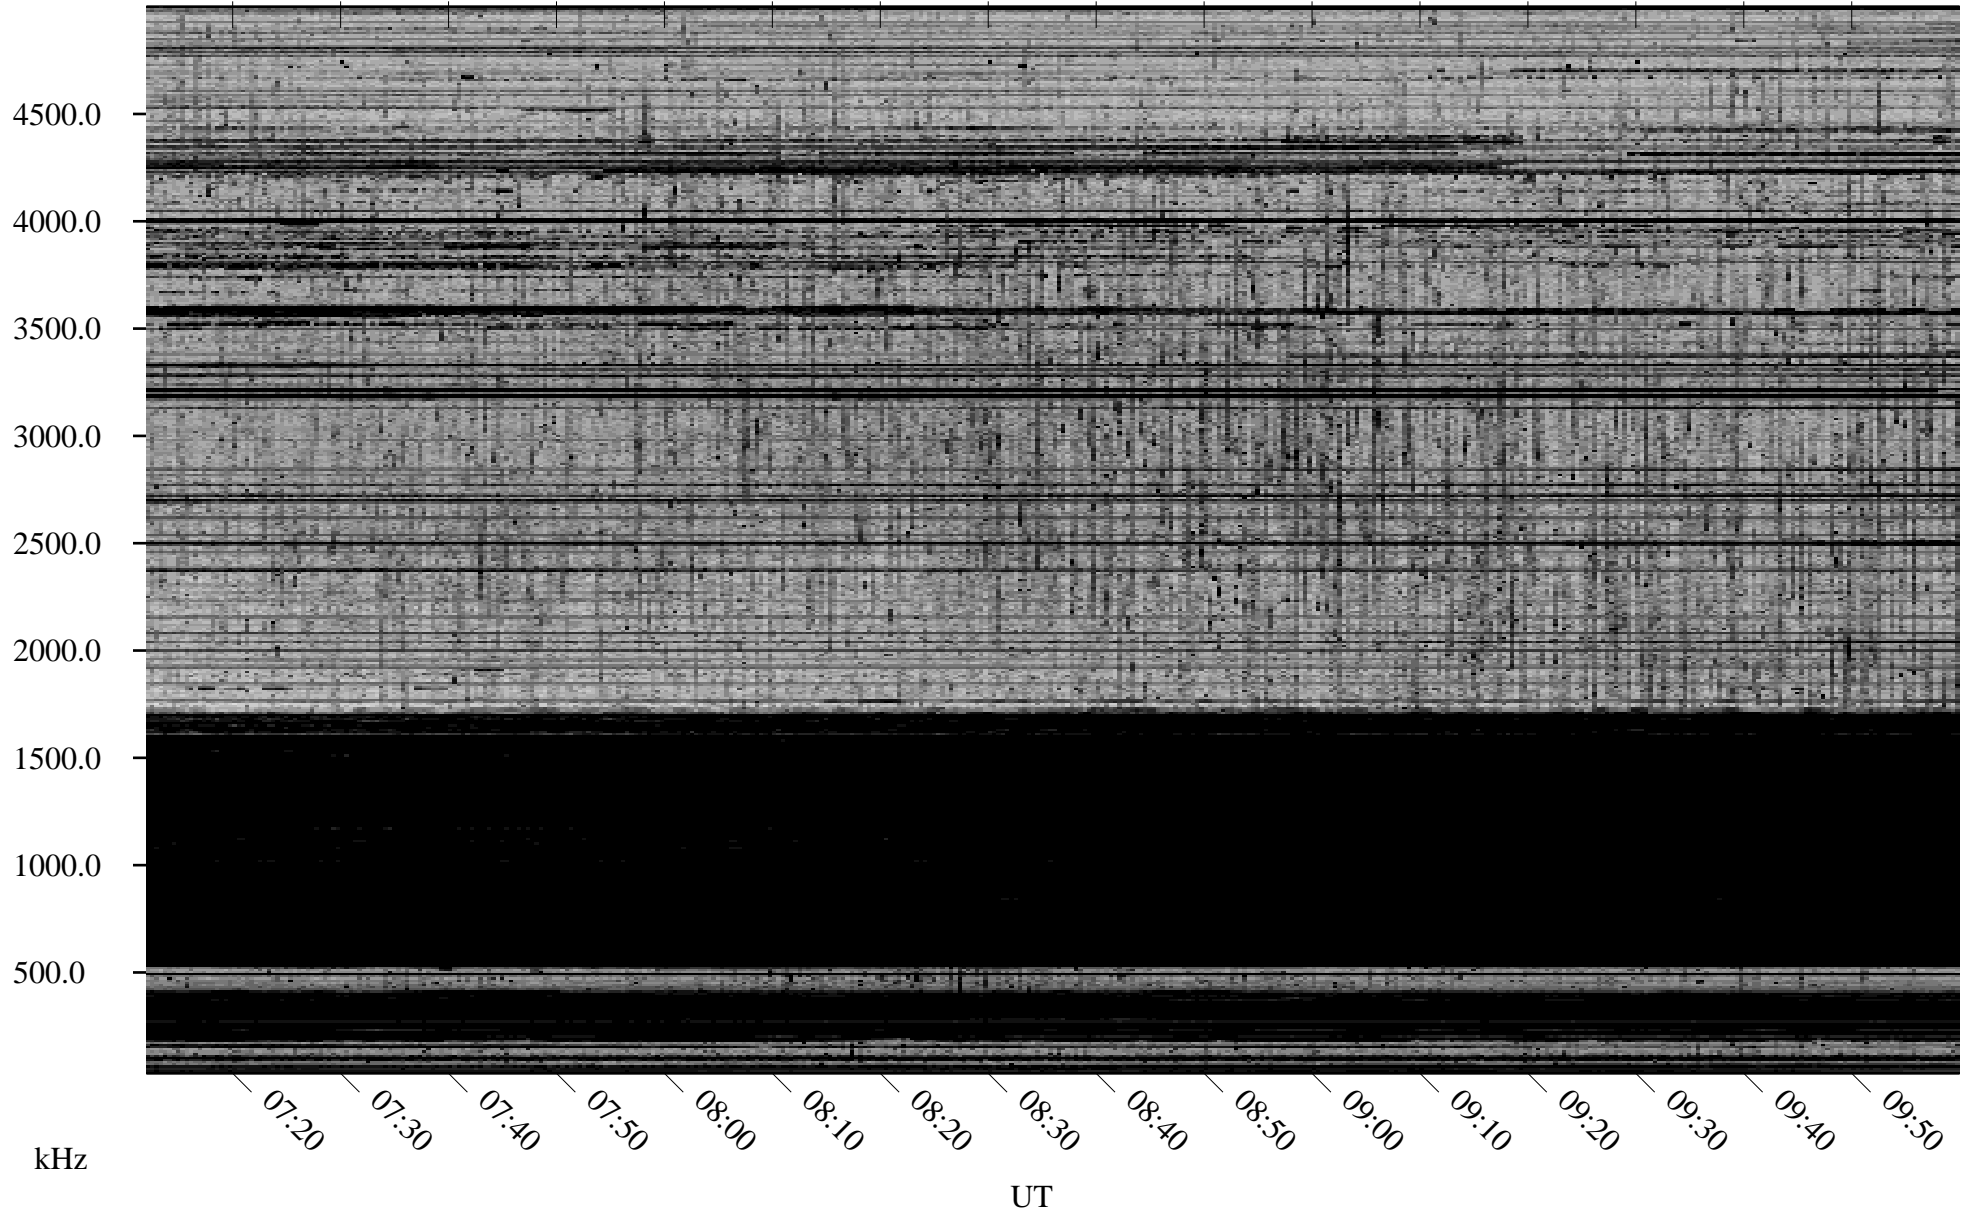

02/09/2007 Churchill, Manitoba

Linear Scale Black = 161 White = 15

CH07040L.R00m max_12

Page 1

02/09/2007 Churchill, Manitoba

Linear Scale Black = 161 White = 15

CH07040L.R00m max_12

Page 2

02/10/2007 Churchill, Manitoba

Linear Scale Black = 161 White = 15

CH07040L.R00m max_12

Page 3

02/10/2007 Churchill, Manitoba

Linear Scale Black = 161 White = 15

CH07040L.R00m max_12

Page 4

02/10/2007 Churchill, Manitoba

Linear Scale Black = 161 White = 15

CH07040L.R00m max_12

Page 5

02/10/2007 Churchill, Manitoba

Linear Scale Black = 161 White = 15

CH07040L.R00m max_12

Page 6

02/10/2007 Churchill, Manitoba

Linear Scale Black = 161 White = 15

CH07040L.R00m max_12

Page 7

02/10/2007 Churchill, Manitoba

Linear Scale Black = 161 White = 15

CH07040L.R00m max_12