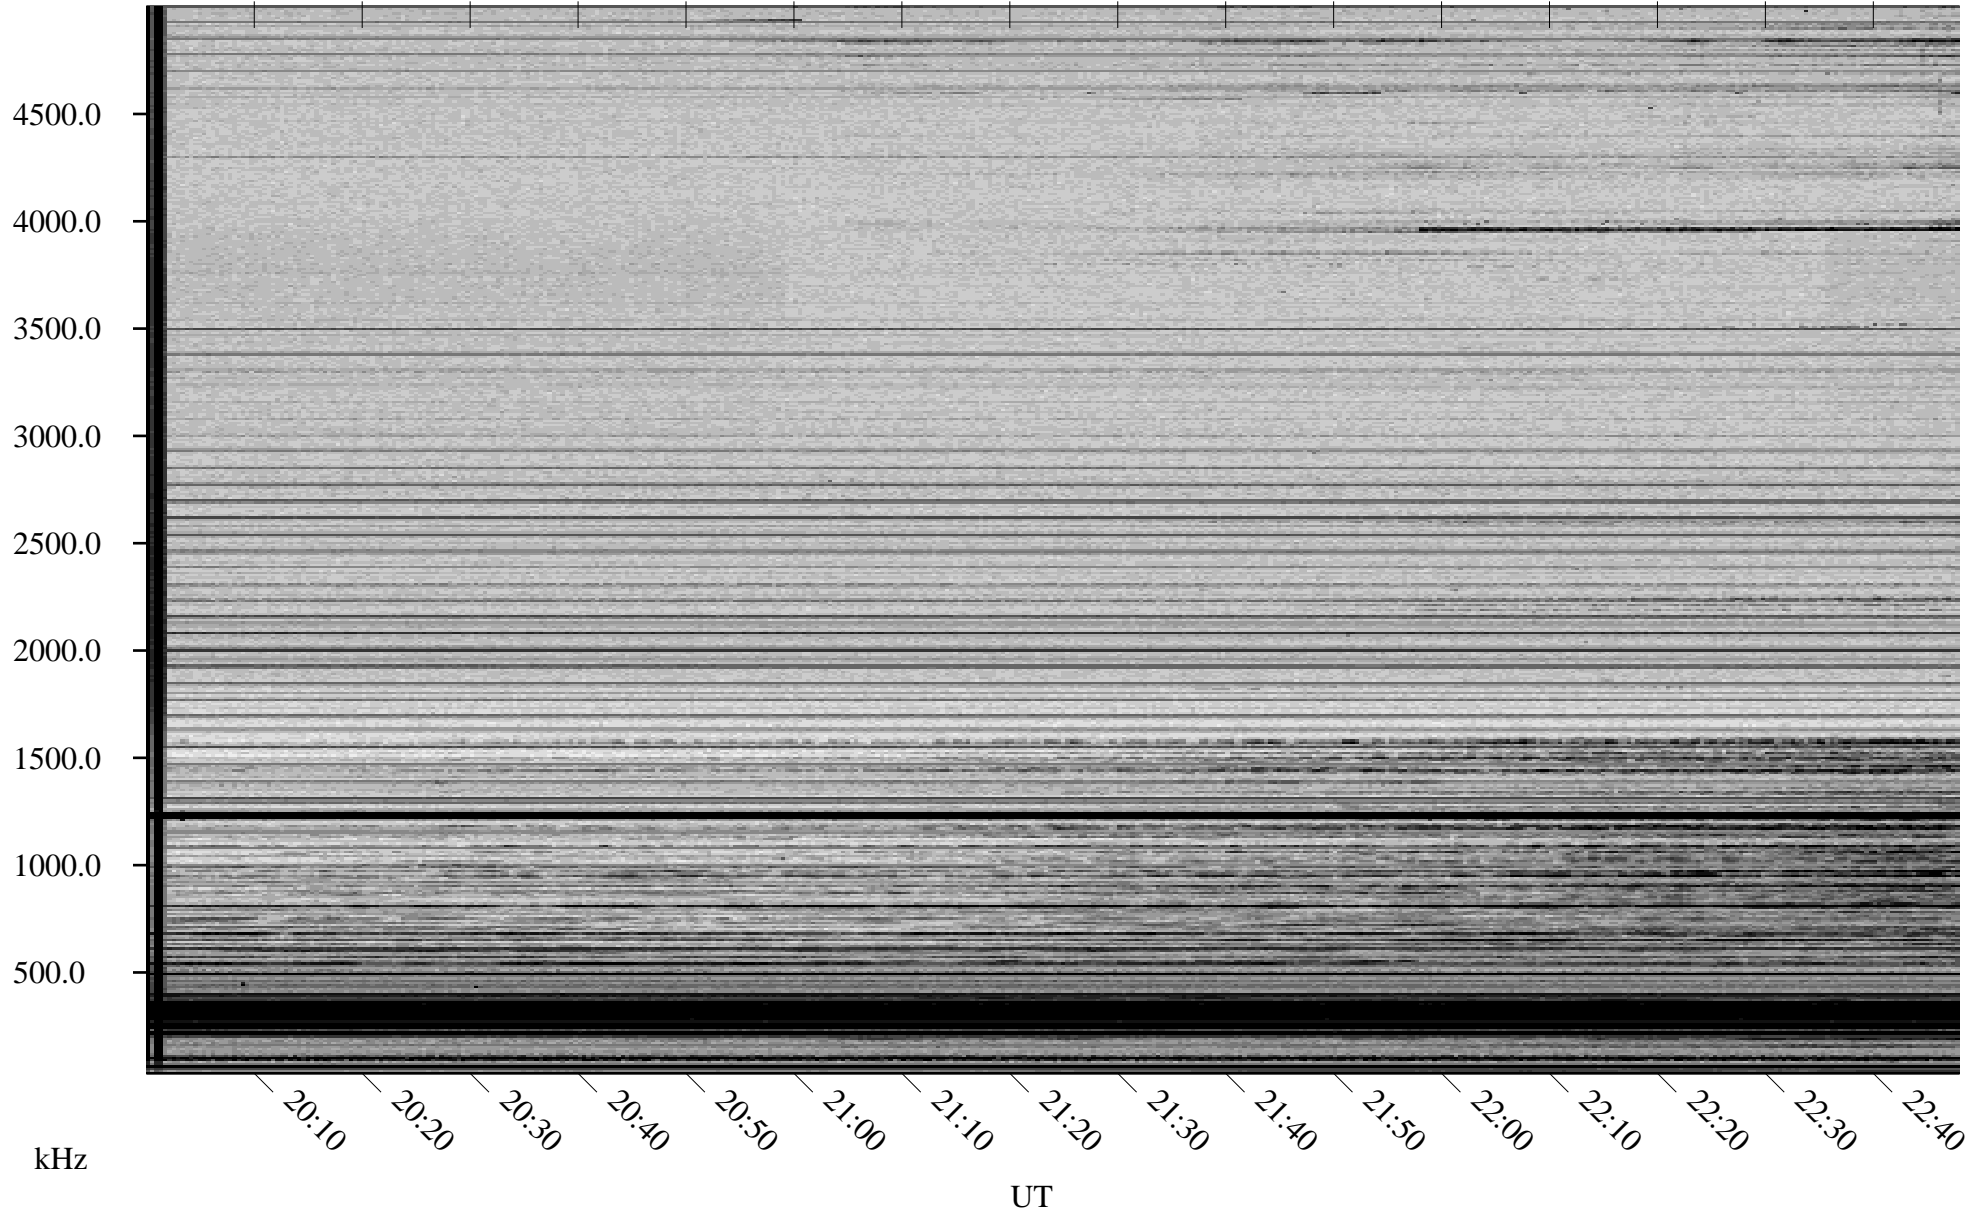

02/09/2007 Churchill, Manitoba

Linear Scale Black = 161 White = 15

CH07040L.R00m max_12

Page 1

02/09/2007 Churchill, Manitoba

Linear Scale Black = 161 White = 15

CH07040L.R00m max_12

Page 2

02/10/2007 Churchill, Manitoba

Linear Scale Black = 161 White = 15

CH07040L.R00m max_12

Page 3

02/10/2007 Churchill, Manitoba

Linear Scale Black = 161 White = 15

CH07040L.R00m max_12

Page 4

02/10/2007 Churchill, Manitoba

Linear Scale Black = 161 White = 15

CH07040L.R00m max_12

Page 5

02/10/2007 Churchill, Manitoba

Linear Scale Black = 161 White = 15

CH07040L.R00m max_12

Page 6

02/10/2007 Churchill, Manitoba

Linear Scale Black = 161 White = 15

CH07040L.R00m max_12

Page 7

02/10/2007 Churchill, Manitoba

Linear Scale Black = 161 White = 15

CH07040L.R00m max_12