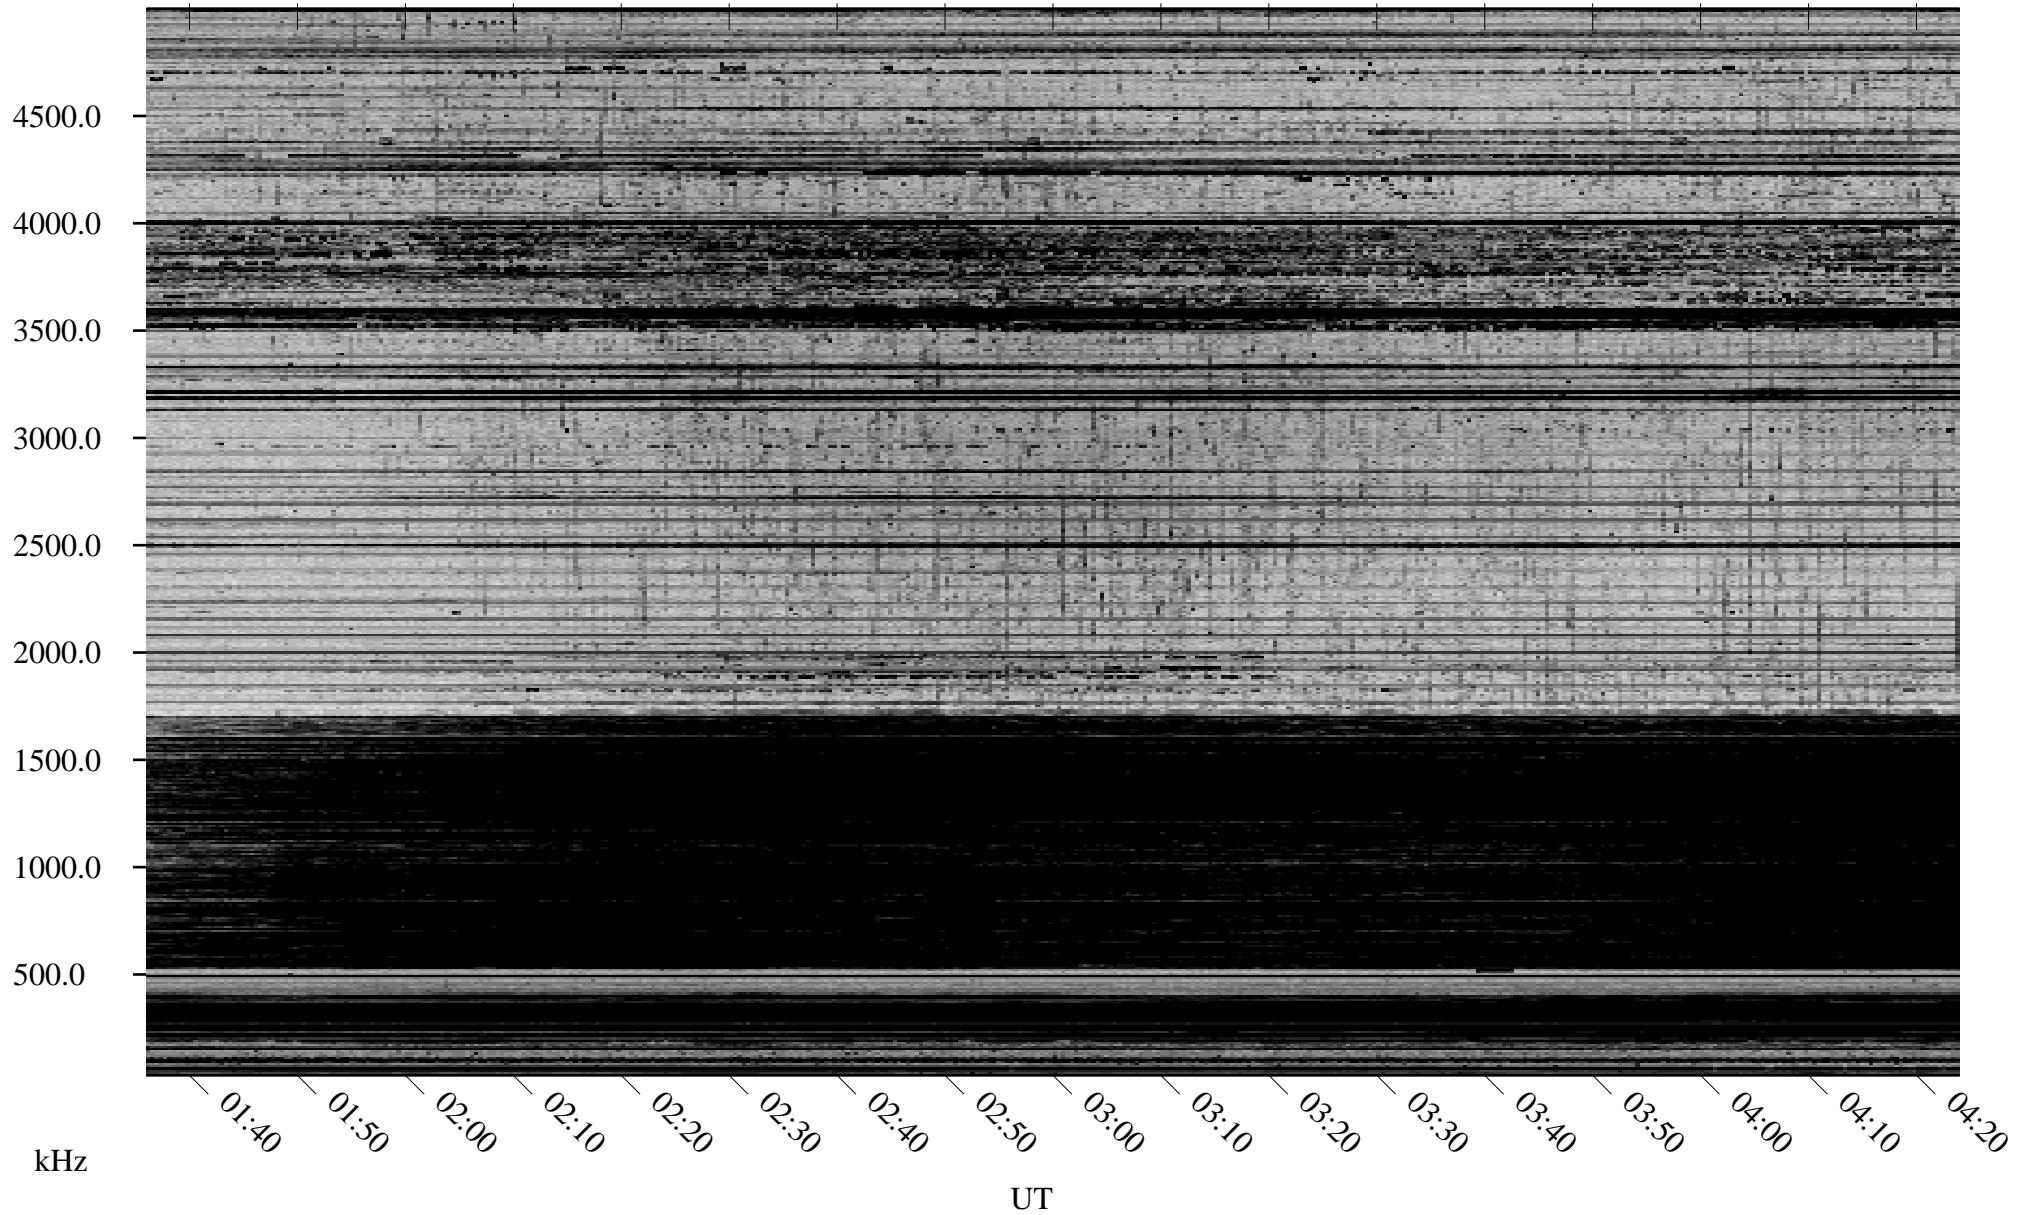

02/09/2007 Churchill, Manitoba

Linear Scale Black = 161 White = 15

CH07040L.R00m max_12

Page 1

02/09/2007 Churchill, Manitoba

Linear Scale Black = 161 White = 15

CH07040L.R00m max_12

Page 2

02/10/2007 Churchill, Manitoba

Linear Scale Black = 161 White = 15

CH07040L.R00m max_12

Page 3

02/10/2007 Churchill, Manitoba

Linear Scale Black = 161 White = 15

CH07040L.R00m max_12

Page 4

02/10/2007 Churchill, Manitoba

Linear Scale Black = 161 White = 15

CH07040L.R00m max_12

Page 5

02/10/2007 Churchill, Manitoba

Linear Scale Black = 161 White = 15

CH07040L.R00m max_12

Page 6

02/10/2007 Churchill, Manitoba

Linear Scale Black = 161 White = 15

CH07040L.R00m max_12

Page 7

02/10/2007 Churchill, Manitoba

Linear Scale Black = 161 White = 15

CH07040L.R00m max_12