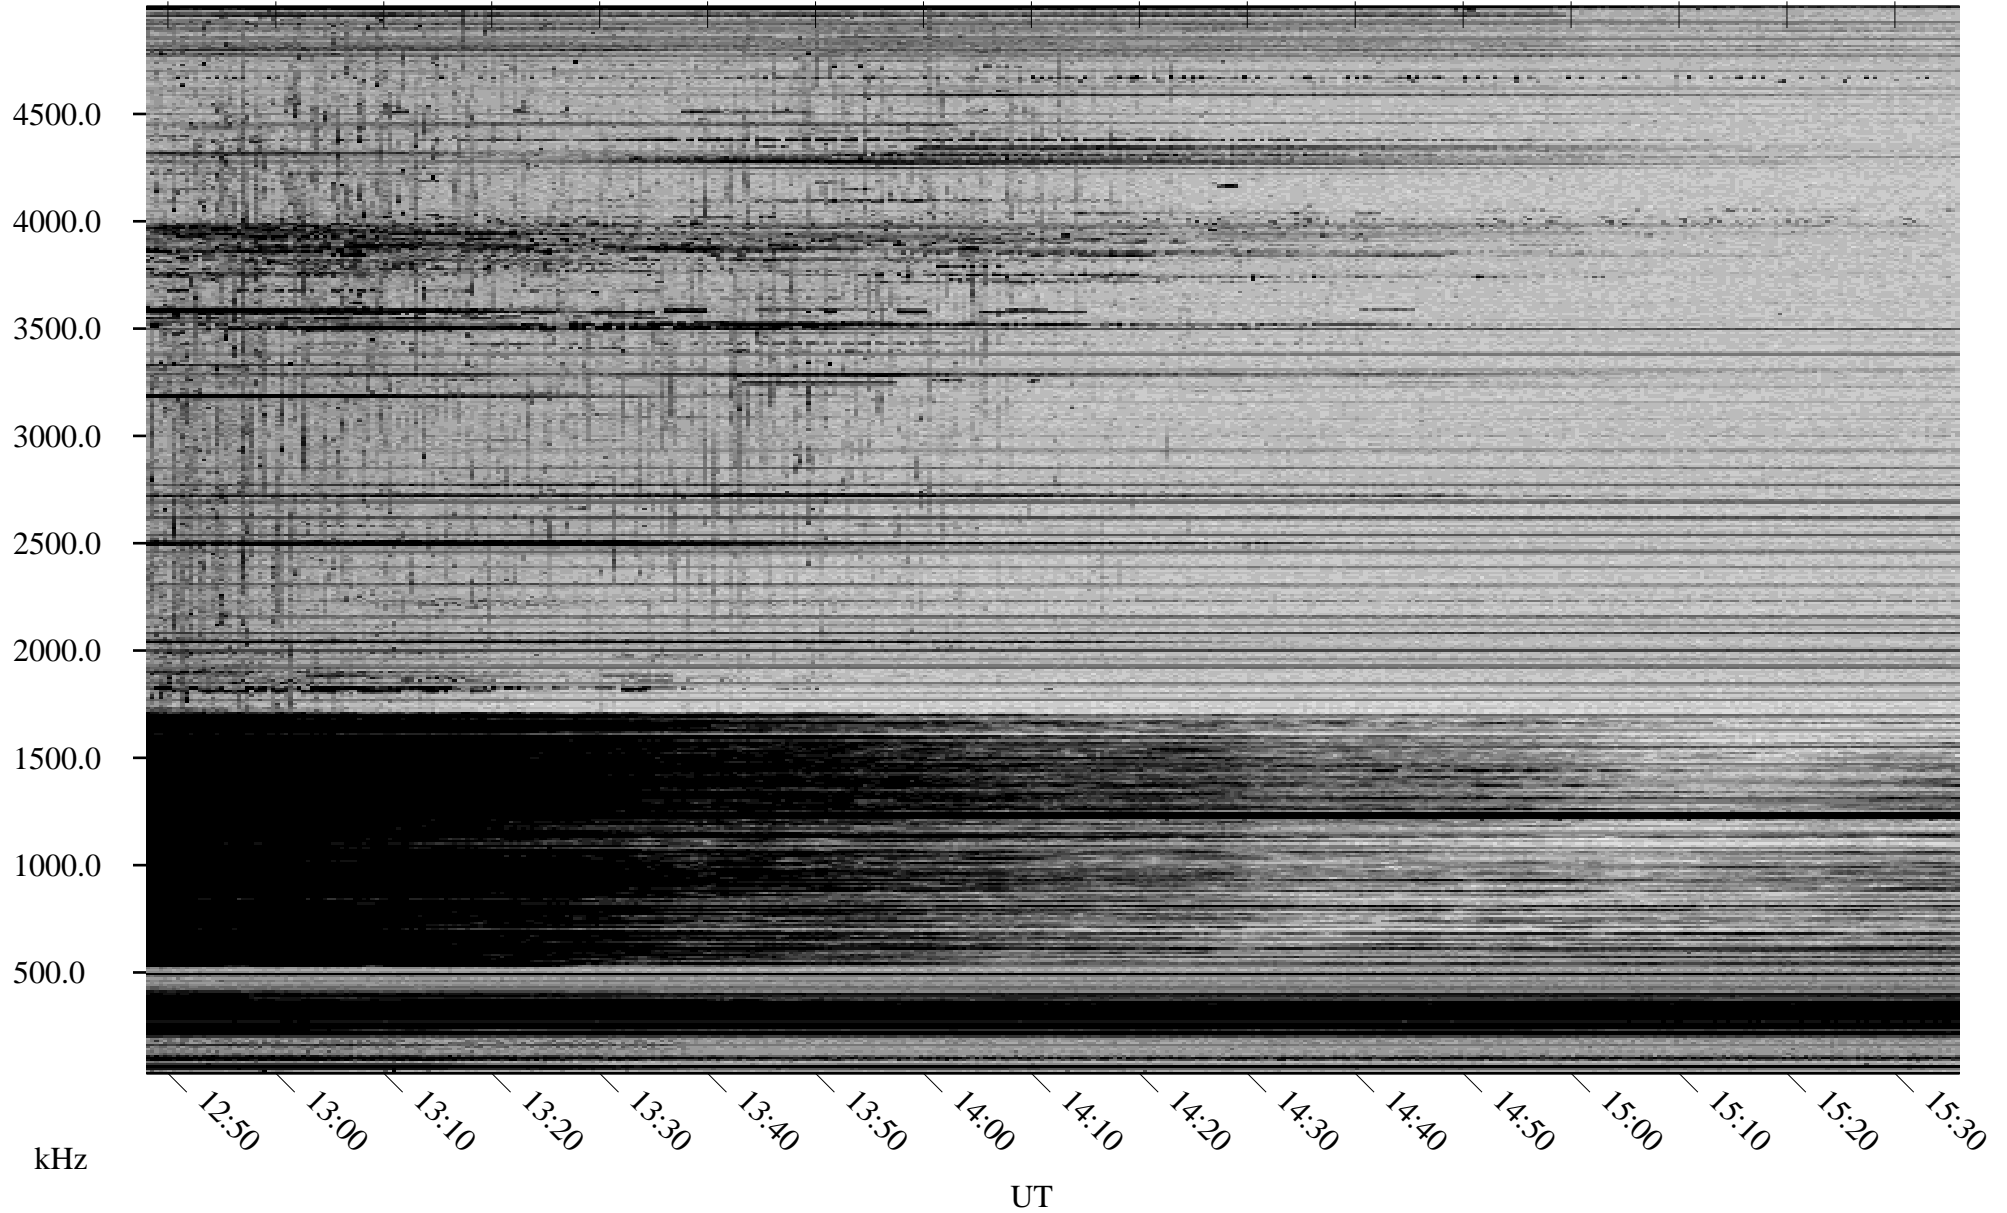

02/09/2007 Churchill, Manitoba

Linear Scale Black = 161 White = 15

CH07040L.R00m max_12

Page 1

02/09/2007 Churchill, Manitoba

Linear Scale Black = 161 White = 15

CH07040L.R00m max_12

Page 2

02/10/2007 Churchill, Manitoba

Linear Scale Black = 161 White = 15

CH07040L.R00m max_12

Page 3

02/10/2007 Churchill, Manitoba

Linear Scale Black = 161 White = 15

CH07040L.R00m max_12

Page 4

02/10/2007 Churchill, Manitoba

Linear Scale Black = 161 White = 15

CH07040L.R00m max_12

Page 5

02/10/2007 Churchill, Manitoba

Linear Scale Black = 161 White = 15

CH07040L.R00m max_12

Page 6

02/10/2007 Churchill, Manitoba

Linear Scale Black = 161 White = 15

CH07040L.R00m max_12

Page 7

02/10/2007 Churchill, Manitoba

Linear Scale Black = 161 White = 15

CH07040L.R00m max_12