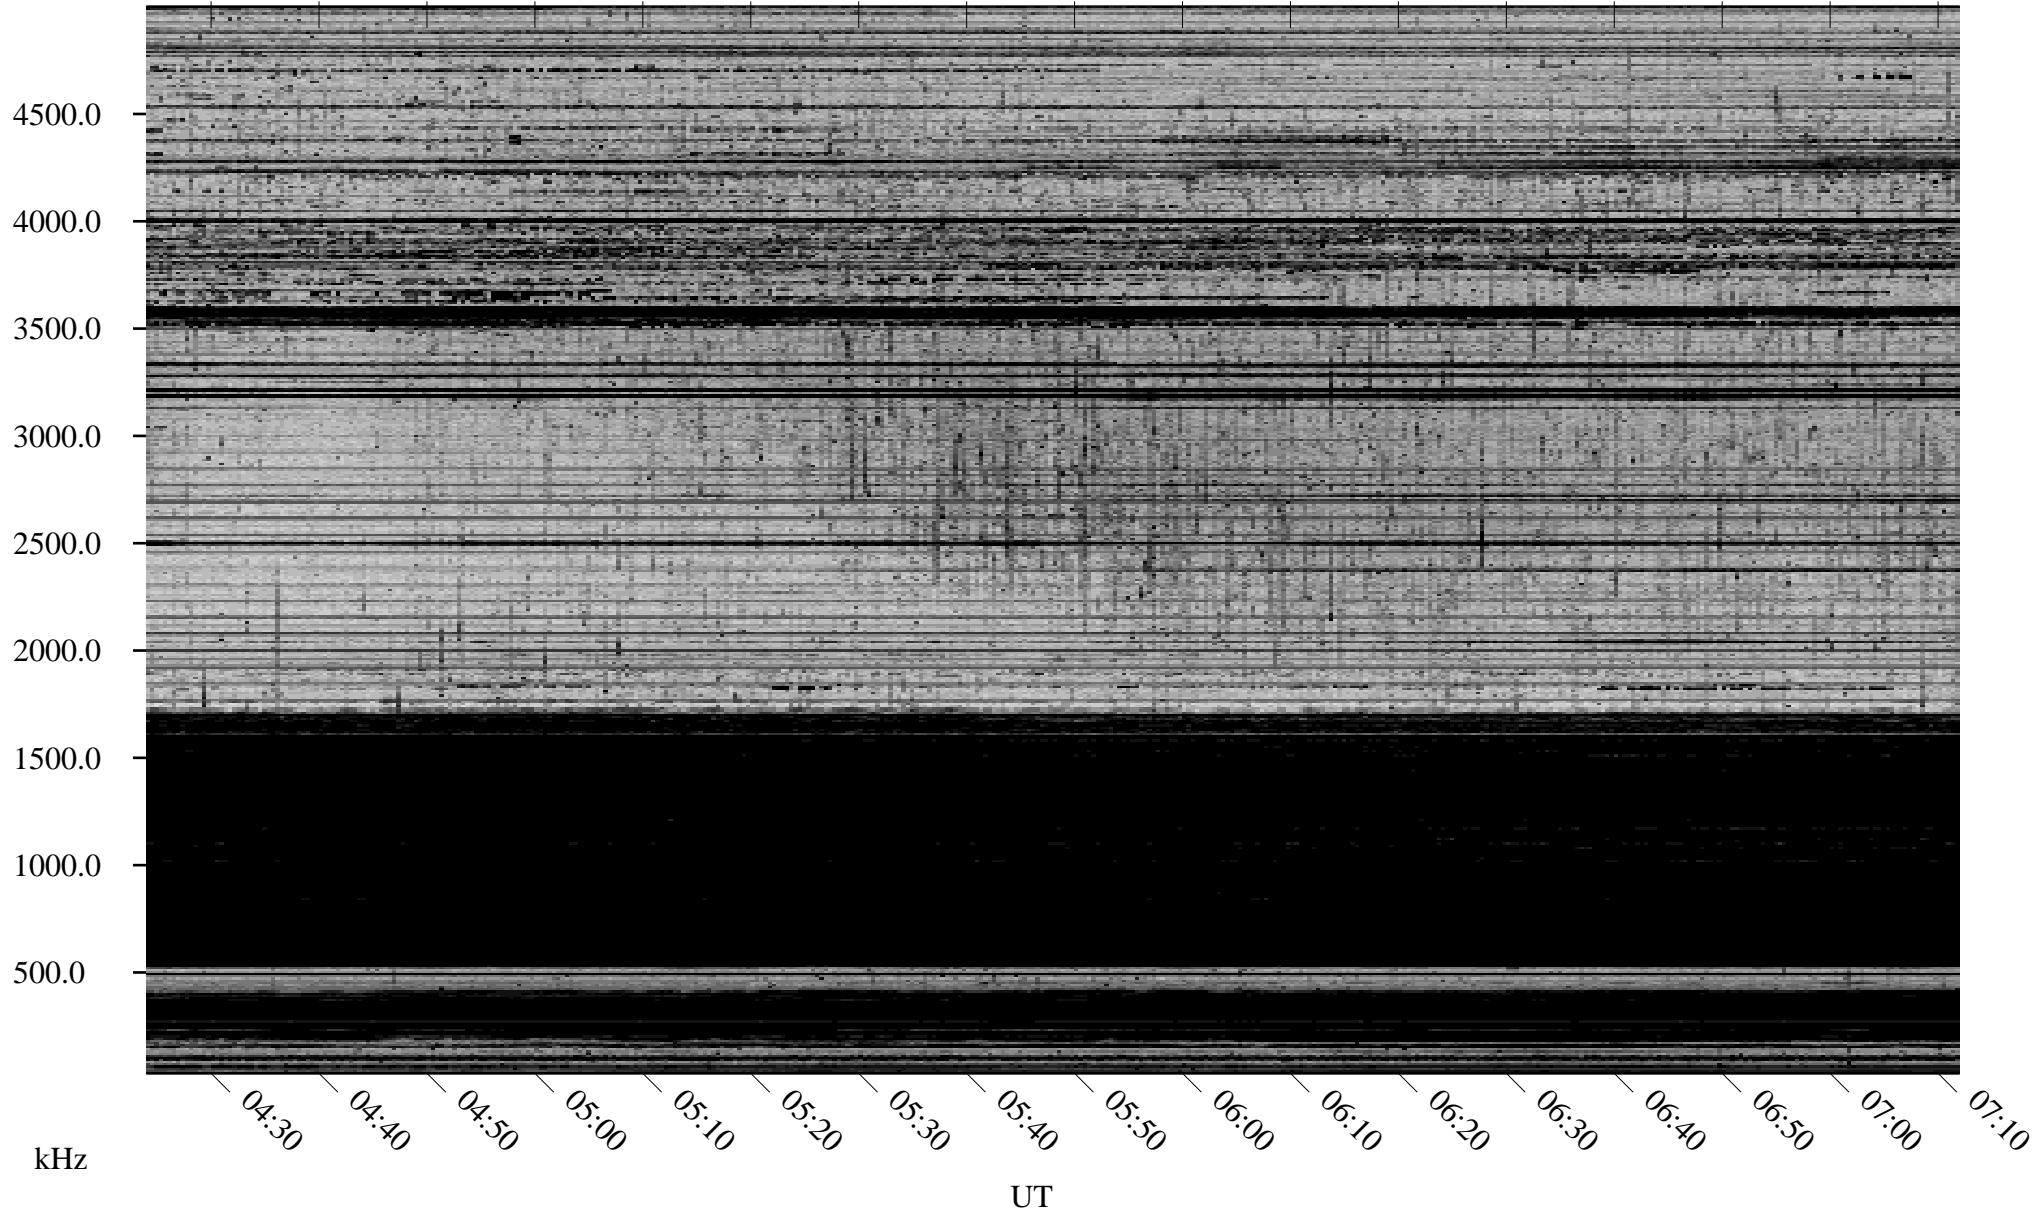

02/09/2007 Churchill, Manitoba

Linear Scale Black = 161 White = 15

CH07040L.R00m max_12

Page 1

02/09/2007 Churchill, Manitoba

Linear Scale Black = 161 White = 15

CH07040L.R00m max_12

Page 2

02/10/2007 Churchill, Manitoba

Linear Scale Black = 161 White = 15

CH07040L.R00m max_12

Page 3

02/10/2007 Churchill, Manitoba

Linear Scale Black = 161 White = 15

CH07040L.R00m max_12

Page 4

02/10/2007 Churchill, Manitoba

Linear Scale Black = 161 White = 15

CH07040L.R00m max_12

Page 5

02/10/2007 Churchill, Manitoba

Linear Scale Black = 161 White = 15

CH07040L.R00m max_12

Page 6

02/10/2007 Churchill, Manitoba

Linear Scale Black = 161 White = 15

CH07040L.R00m max_12

Page 7

02/10/2007 Churchill, Manitoba

Linear Scale Black = 161 White = 15

CH07040L.R00m max_12