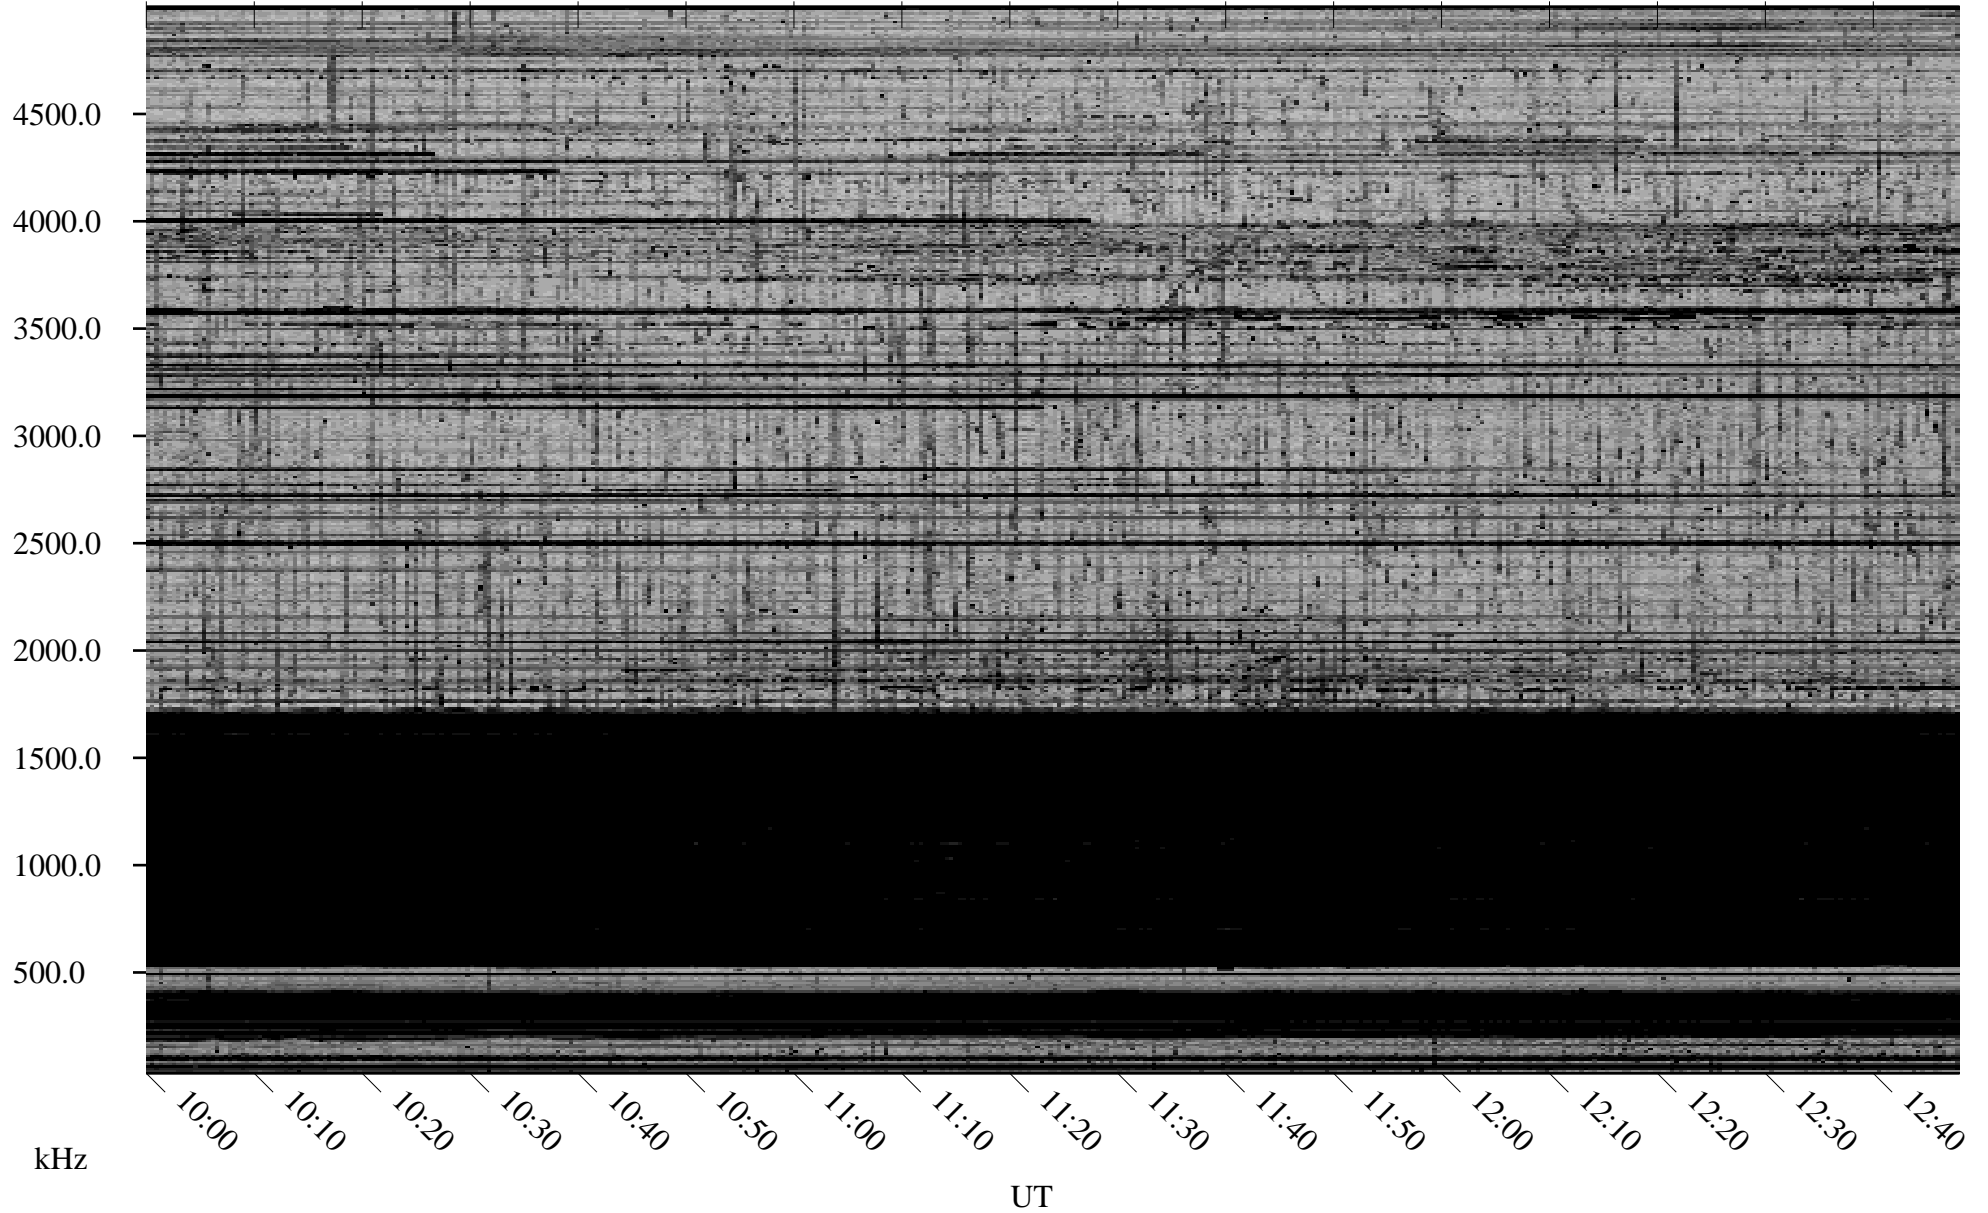

02/10/2007 Churchill, Manitoba

Linear Scale Black = 161 White = 15

CH07040L.R00m max_12

Page 3

02/10/2007 Churchill, Manitoba

Linear Scale Black = 161 White = 15

CH07040L.R00m max_12

Page 4

02/10/2007 Churchill, Manitoba

Linear Scale Black = 161 White = 15

CH07040L.R00m max_12

Page 5

02/10/2007 Churchill, Manitoba

Linear Scale Black = 161 White = 15

CH07040L.R00m max_12

Page 6

02/10/2007 Churchill, Manitoba

Linear Scale Black = 161 White = 15

CH07040L.R00m max_12

Page 7

02/10/2007 Churchill, Manitoba

Linear Scale Black = 161 White = 15

CH07040L.R00m max_12