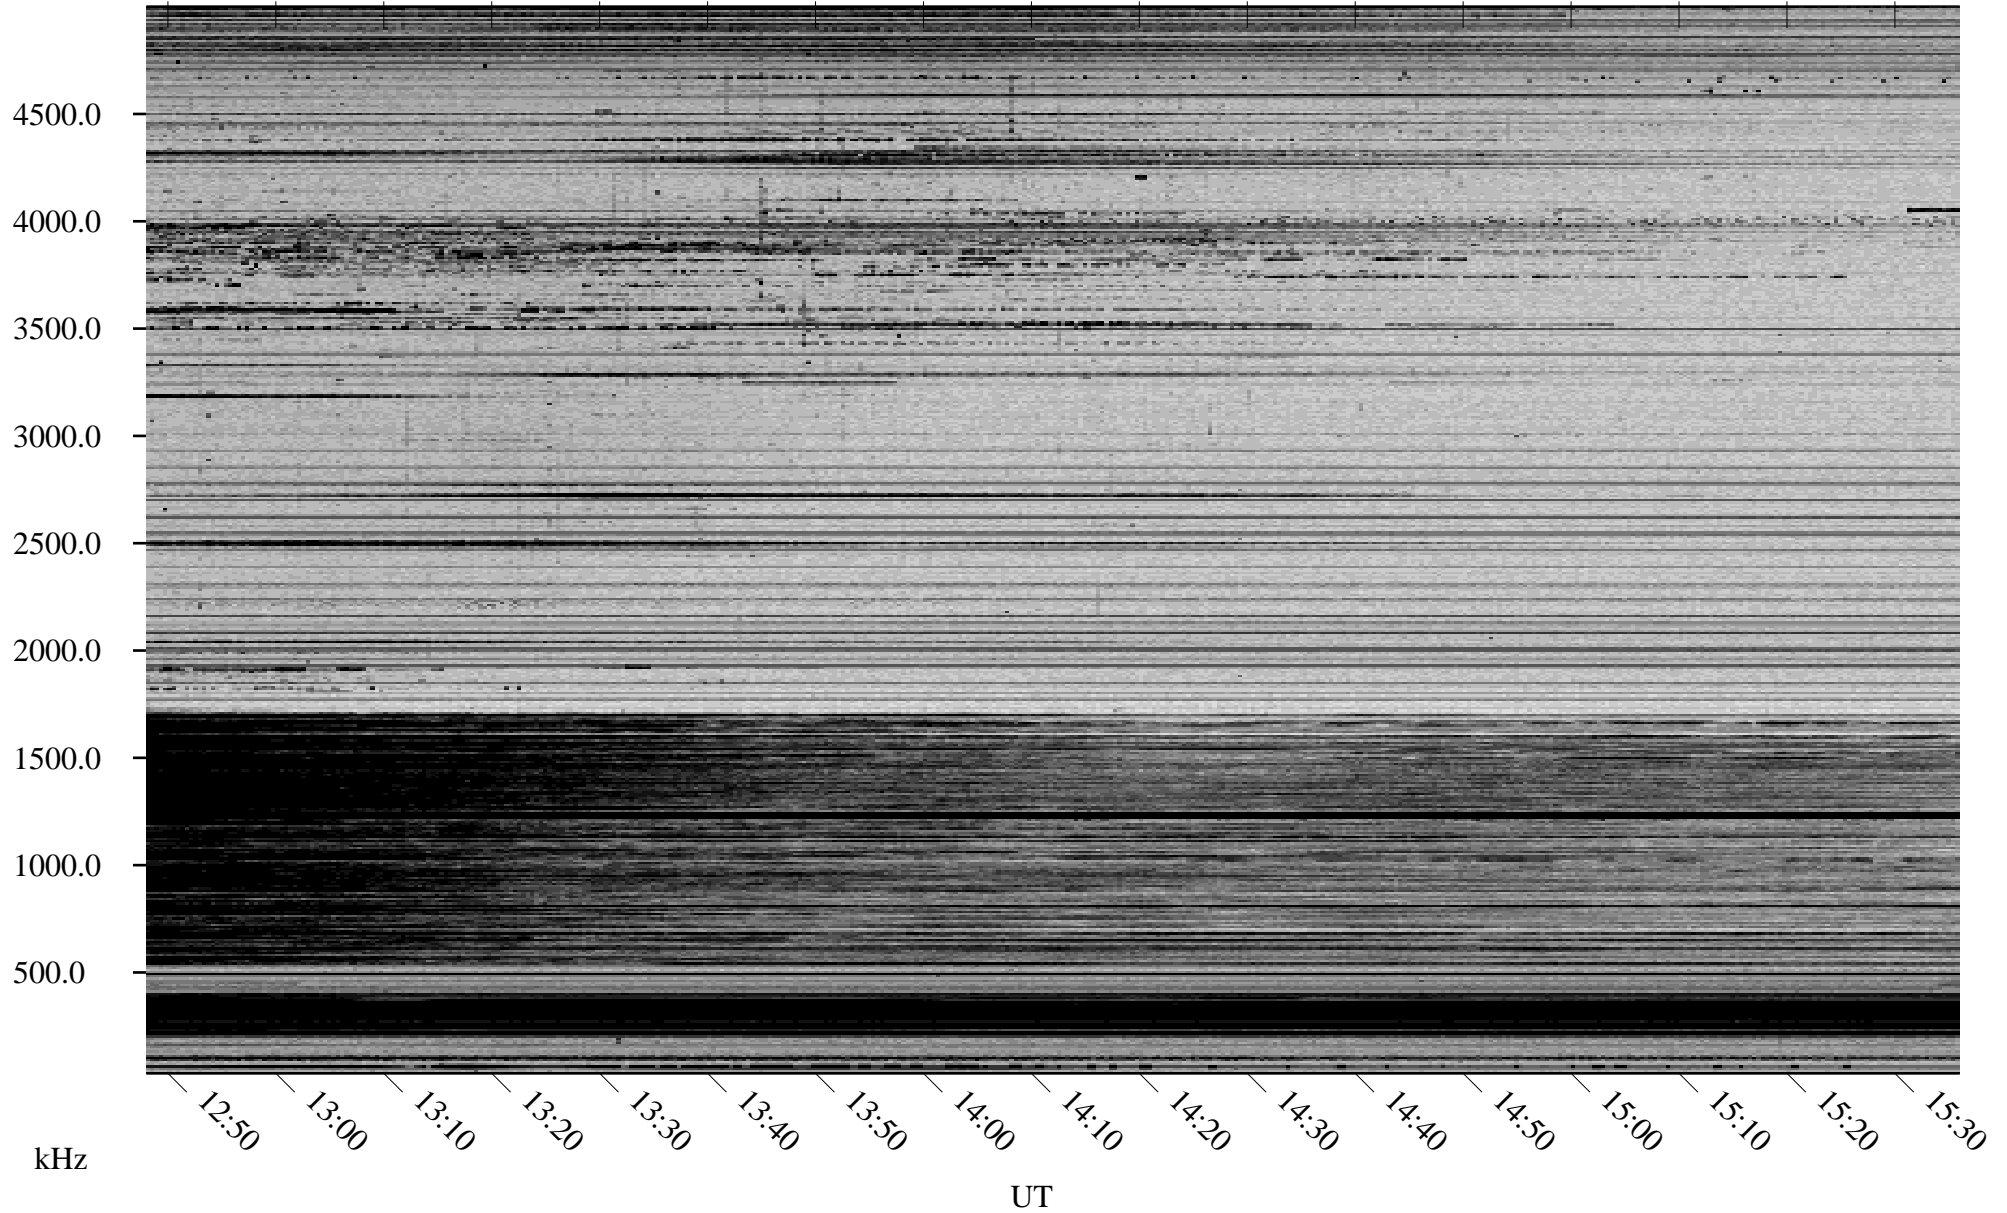

02/10/2007 Churchill, Manitoba

Linear Scale Black = 161 White = 15

CH07041L.R00m max_12

Page 1

02/10/2007 Churchill, Manitoba

Linear Scale Black = 161 White = 15

CH07041L.R00m max_12

Page 2

02/11/2007 Churchill, Manitoba

Linear Scale Black = 161 White = 15

CH07041L.R00m max_12

Page 3

02/11/2007 Churchill, Manitoba

Linear Scale Black = 161 White = 15

CH07041L.R00m max_12

Page 4

02/11/2007 Churchill, Manitoba

Linear Scale Black = 161 White = 15

CH07041L.R00m max_12

Page 5

02/11/2007 Churchill, Manitoba

Linear Scale Black = 161 White = 15

CH07041L.R00m max_12

Page 6

02/11/2007 Churchill, Manitoba

Linear Scale Black = 161 White = 15

CH07041L.R00m max_12

Page 7

02/11/2007 Churchill, Manitoba

Linear Scale Black = 161 White = 15

CH07041L.R00m max_12

Page 8