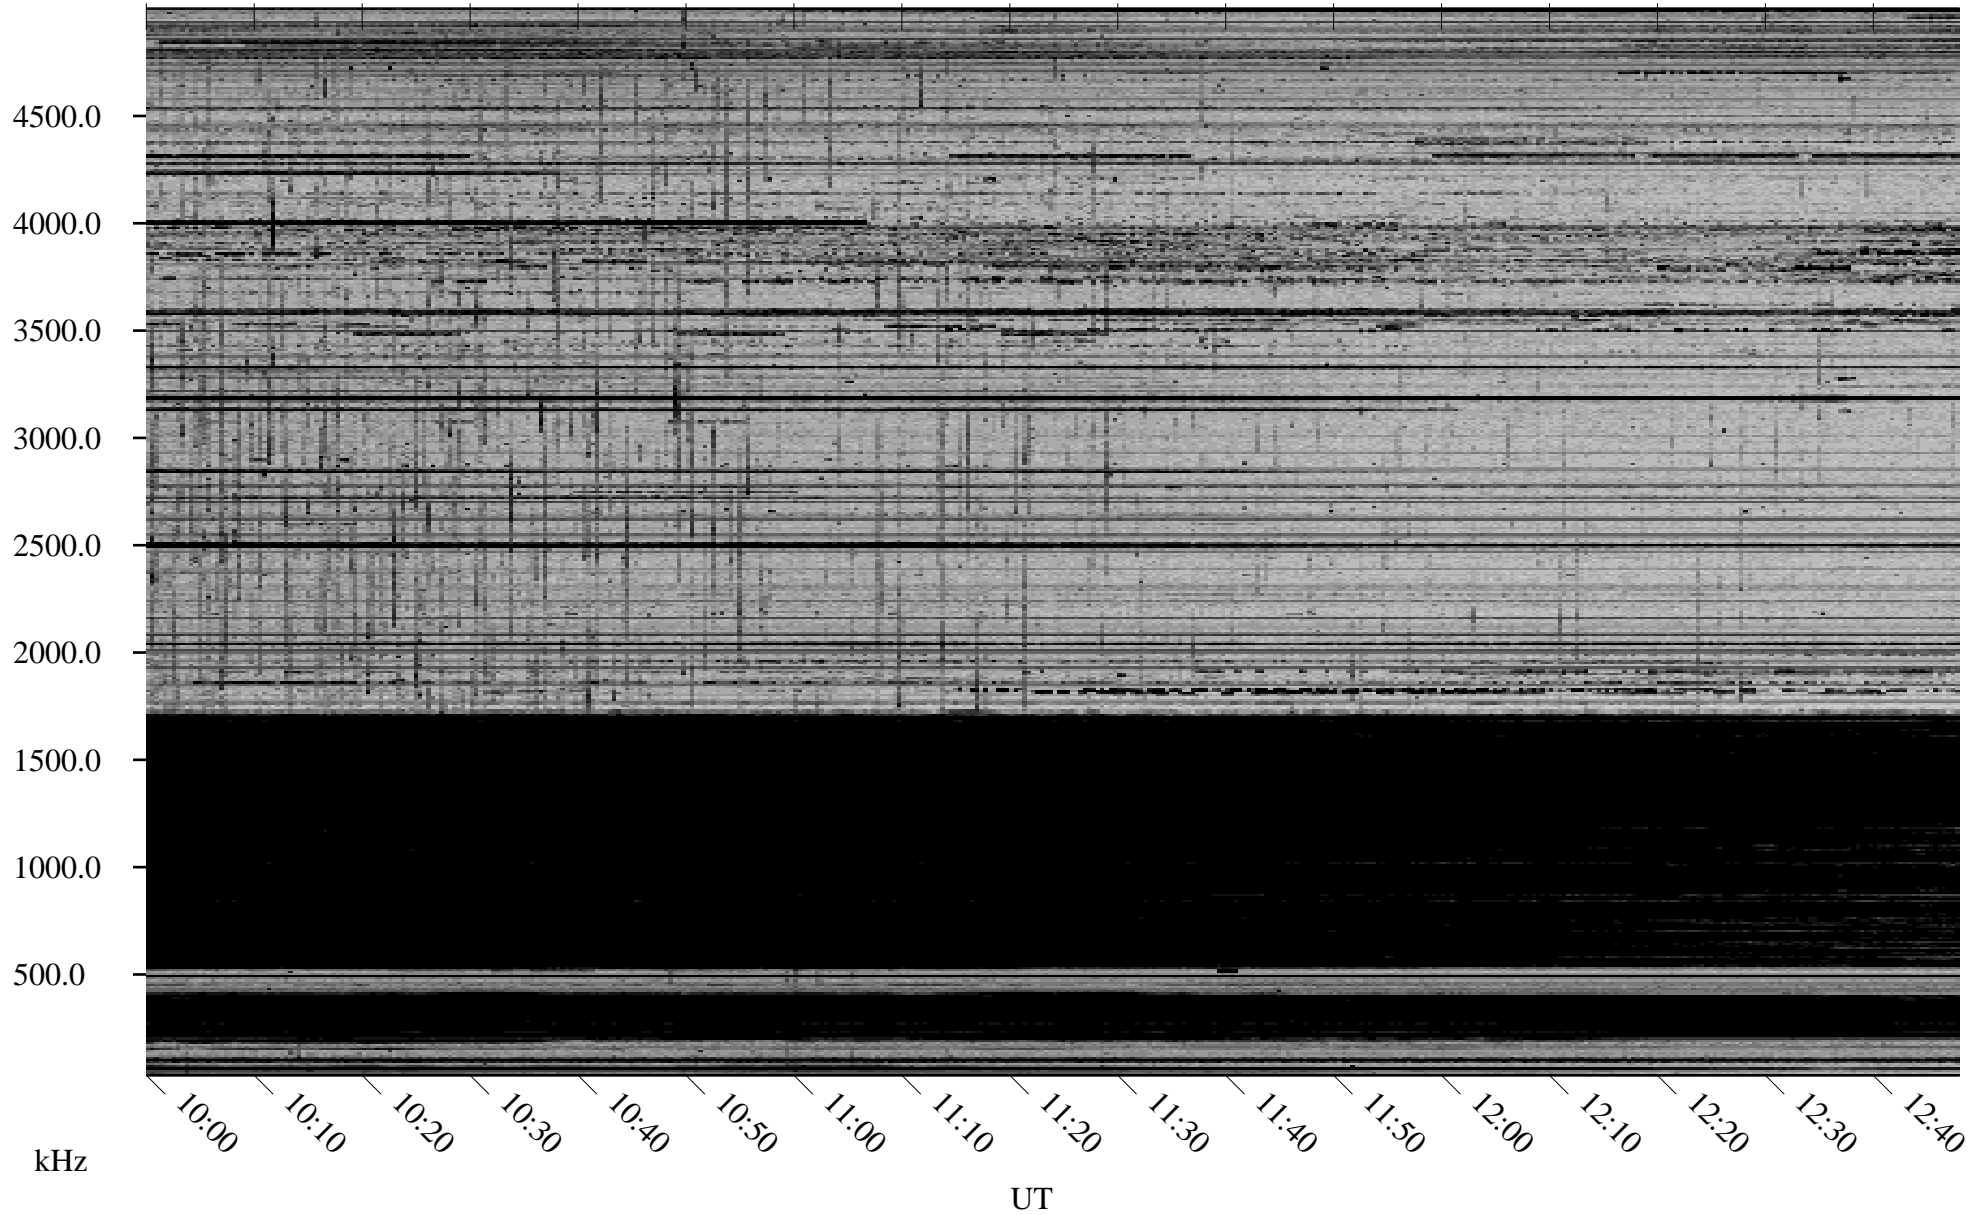

02/10/2007 Churchill, Manitoba

Linear Scale Black = 161 White = 15

CH07041L.R00m max_12

Page 1

02/10/2007 Churchill, Manitoba

Linear Scale Black = 161 White = 15

CH07041L.R00m max_12

Page 2

02/11/2007 Churchill, Manitoba

Linear Scale Black = 161 White = 15

CH07041L.R00m max_12

Page 3

02/11/2007 Churchill, Manitoba

Linear Scale Black = 161 White = 15

CH07041L.R00m max_12

Page 4

02/11/2007 Churchill, Manitoba

Linear Scale Black = 161 White = 15

CH07041L.R00m max_12

Page 5

02/11/2007 Churchill, Manitoba

Linear Scale Black = 161 White = 15

CH07041L.R00m max_12

Page 6

02/11/2007 Churchill, Manitoba

Linear Scale Black = 161 White = 15

CH07041L.R00m max_12

Page 7

02/11/2007 Churchill, Manitoba

Linear Scale Black = 161 White = 15

CH07041L.R00m max_12

Page 8