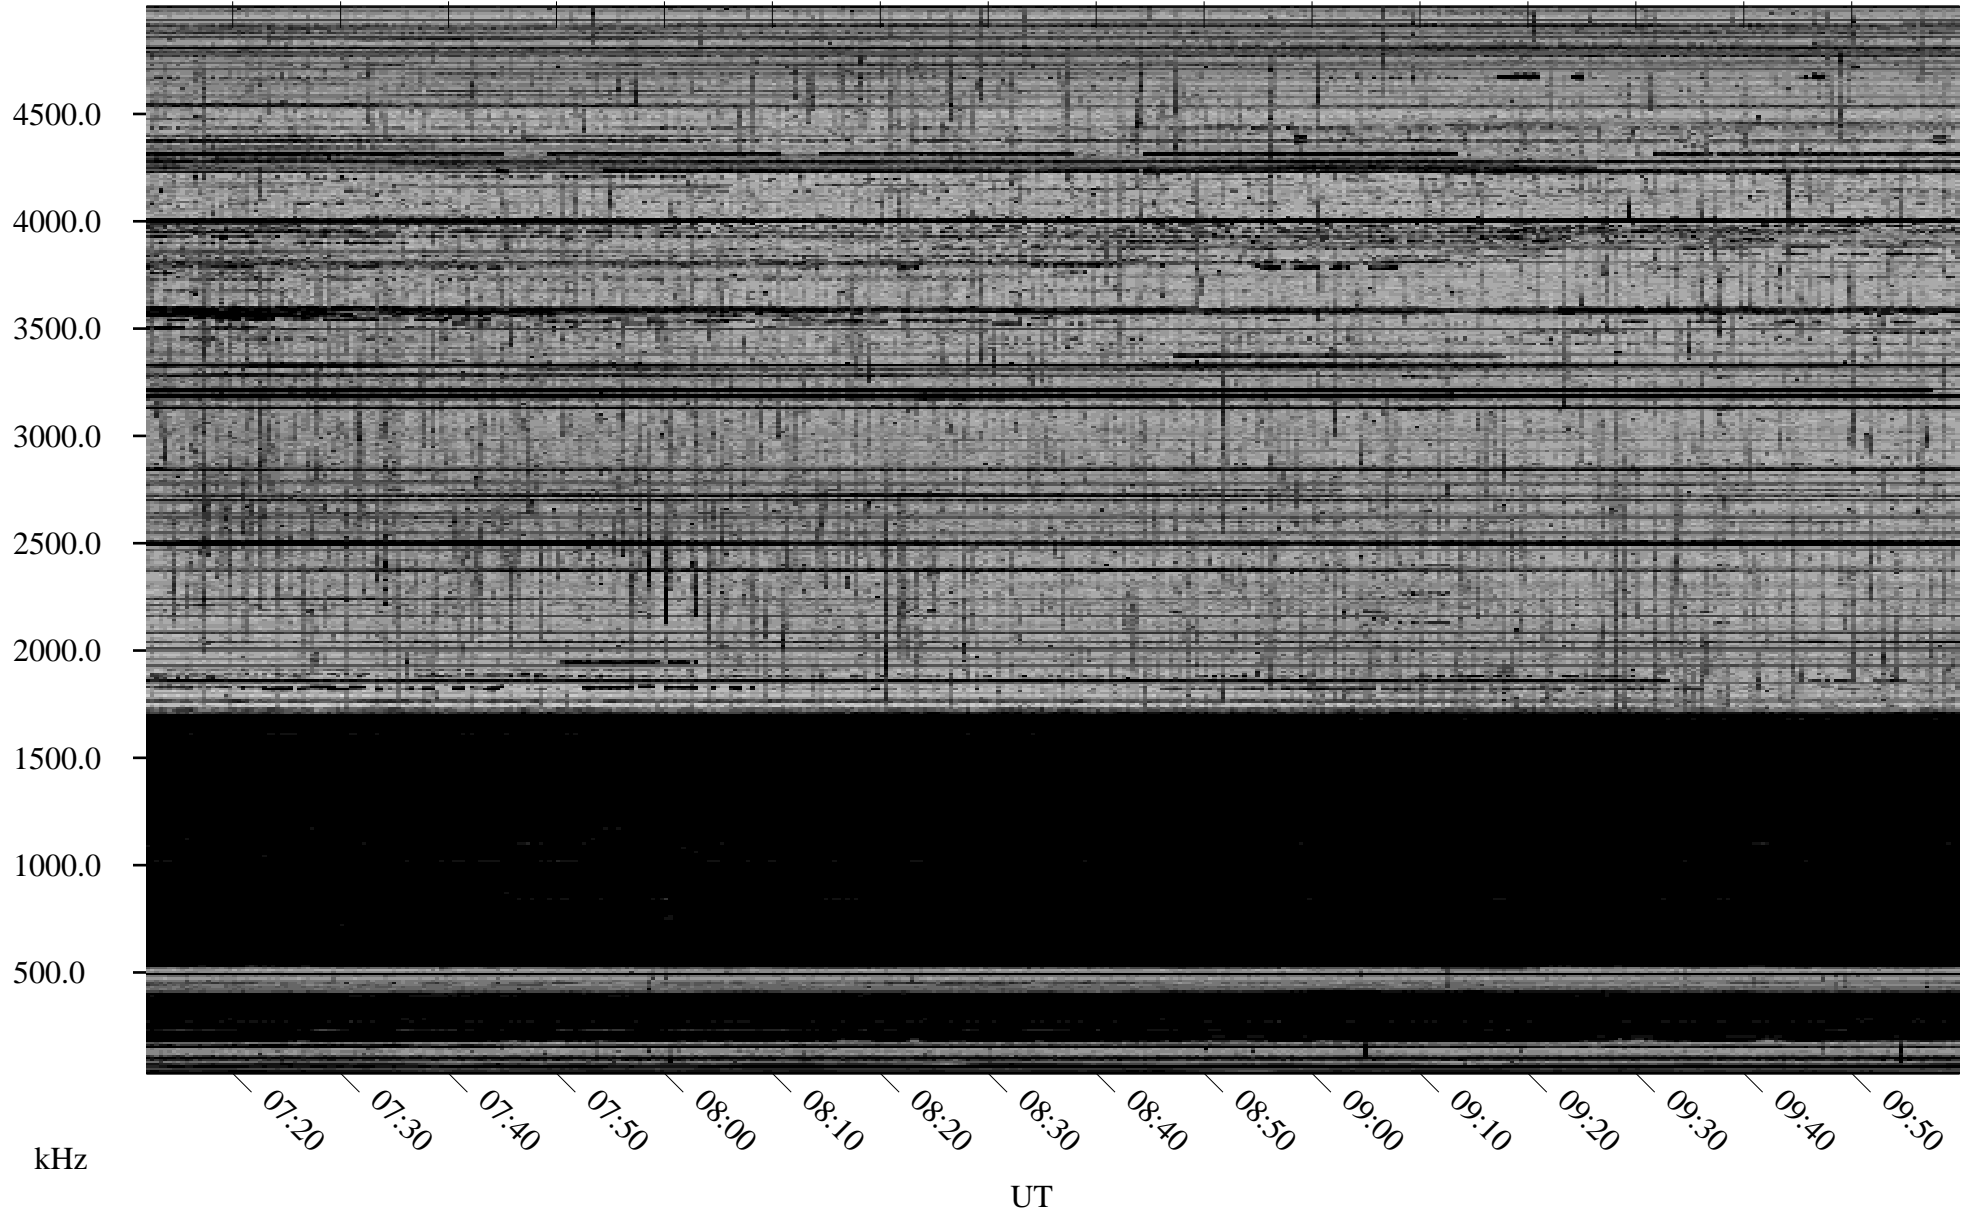

02/10/2007 Churchill, Manitoba

Linear Scale Black = 161 White = 15

CH07041L.R00m max_12

Page 1

02/10/2007 Churchill, Manitoba

Linear Scale Black = 161 White = 15

CH07041L.R00m max_12

Page 2

02/11/2007 Churchill, Manitoba

Linear Scale Black = 161 White = 15

CH07041L.R00m max_12

Page 3

02/11/2007 Churchill, Manitoba

Linear Scale Black = 161 White = 15

CH07041L.R00m max_12

Page 4

02/11/2007 Churchill, Manitoba

Linear Scale Black = 161 White = 15

CH07041L.R00m max_12

Page 5

02/11/2007 Churchill, Manitoba

Linear Scale Black = 161 White = 15

CH07041L.R00m max_12

Page 6

02/11/2007 Churchill, Manitoba

Linear Scale Black = 161 White = 15

CH07041L.R00m max_12

Page 7

02/11/2007 Churchill, Manitoba

Linear Scale Black = 161 White = 15

CH07041L.R00m max_12

Page 8