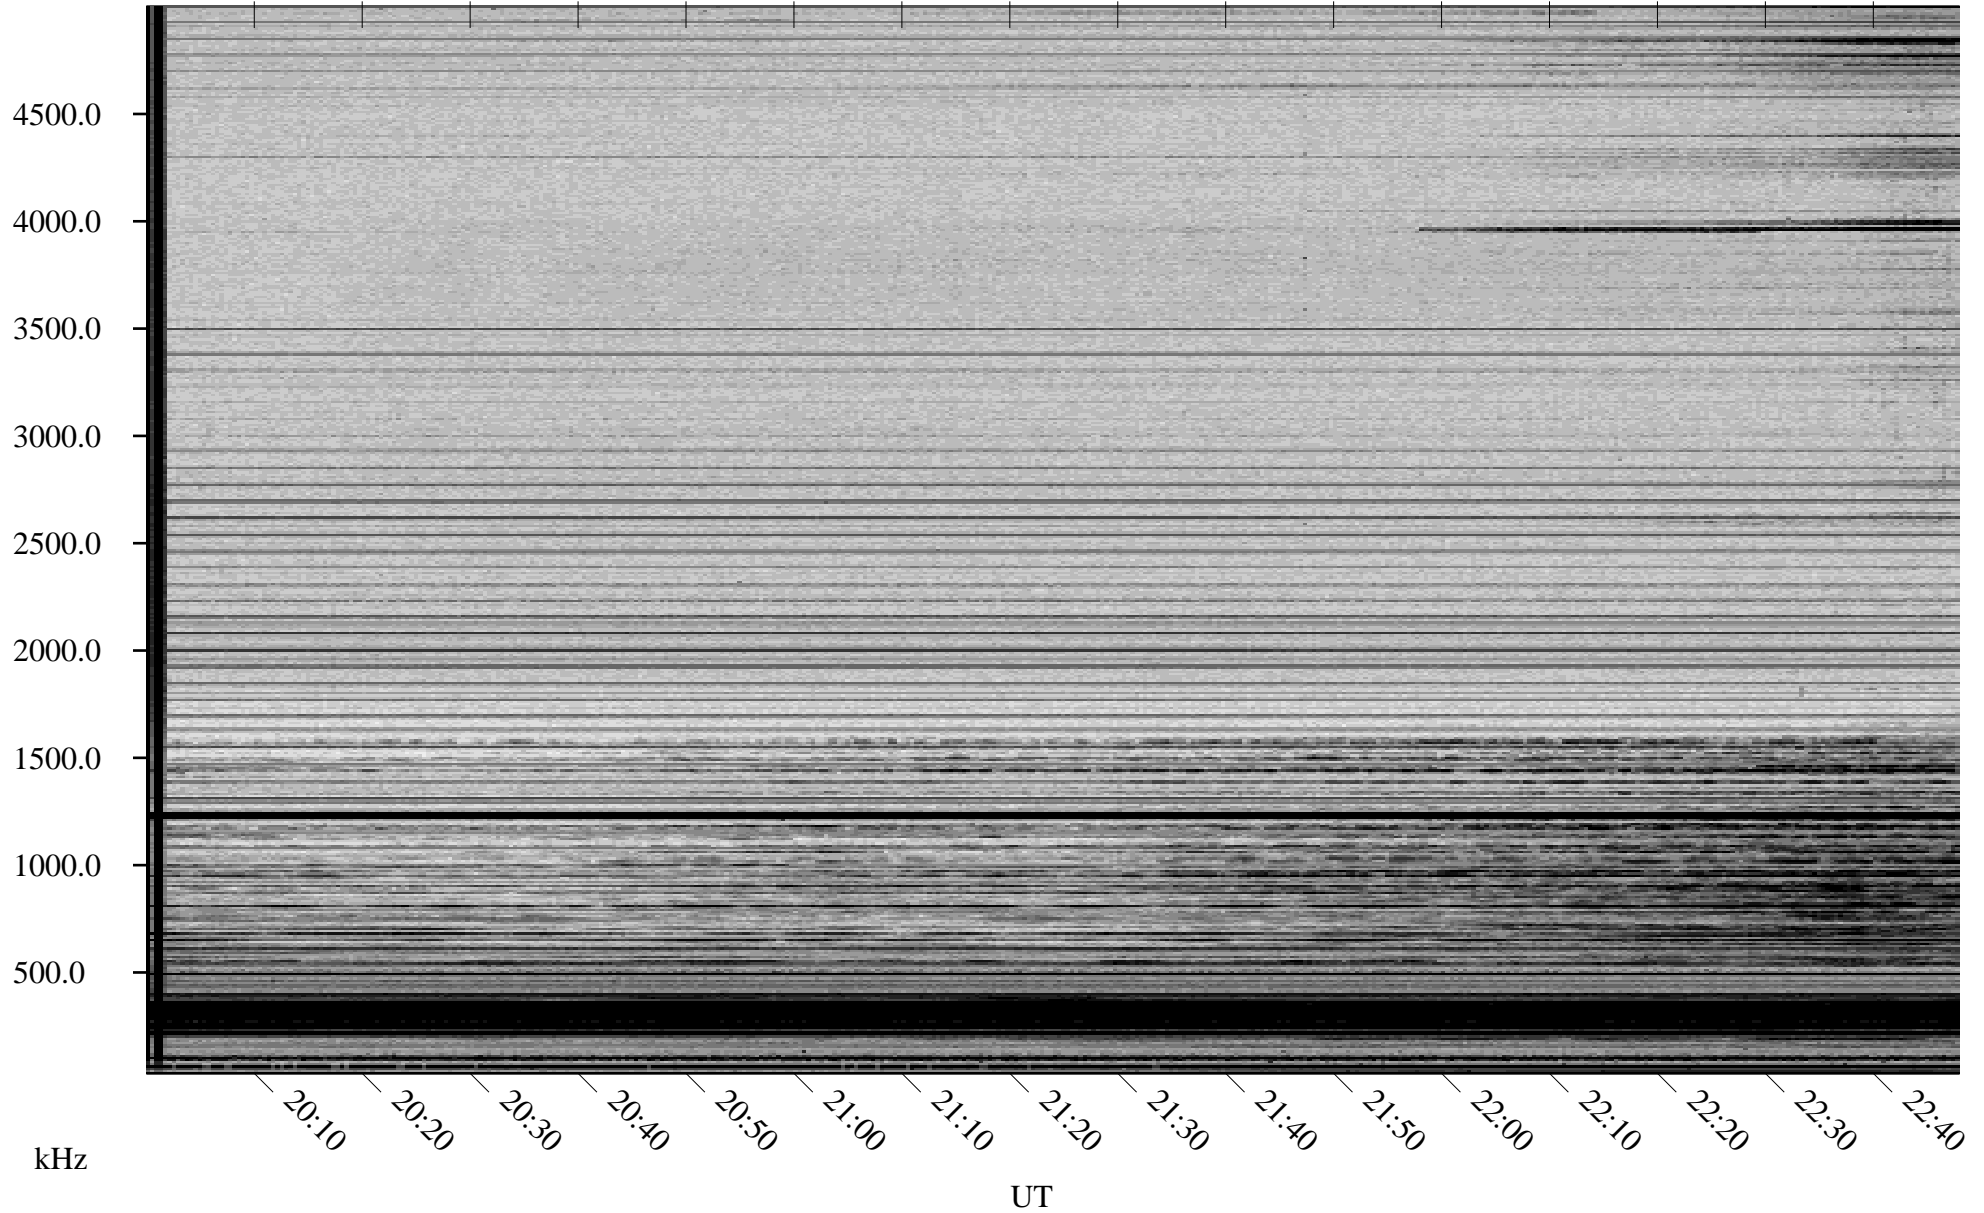

02/10/2007 Churchill, Manitoba

Linear Scale Black = 161 White = 15

CH07041L.R00m max_12

Page 1

02/10/2007 Churchill, Manitoba

Linear Scale Black = 161 White = 15

CH07041L.R00m max_12

Page 2

02/11/2007 Churchill, Manitoba

Linear Scale Black = 161 White = 15

CH07041L.R00m max_12

Page 3

02/11/2007 Churchill, Manitoba

Linear Scale Black = 161 White = 15

CH07041L.R00m max_12

Page 4

02/11/2007 Churchill, Manitoba

Linear Scale Black = 161 White = 15

CH07041L.R00m max_12

Page 5

02/11/2007 Churchill, Manitoba

Linear Scale Black = 161 White = 15

CH07041L.R00m max_12

Page 6

02/11/2007 Churchill, Manitoba

Linear Scale Black = 161 White = 15

CH07041L.R00m max_12

Page 7

02/11/2007 Churchill, Manitoba

Linear Scale Black = 161 White = 15

CH07041L.R00m max_12

Page 8