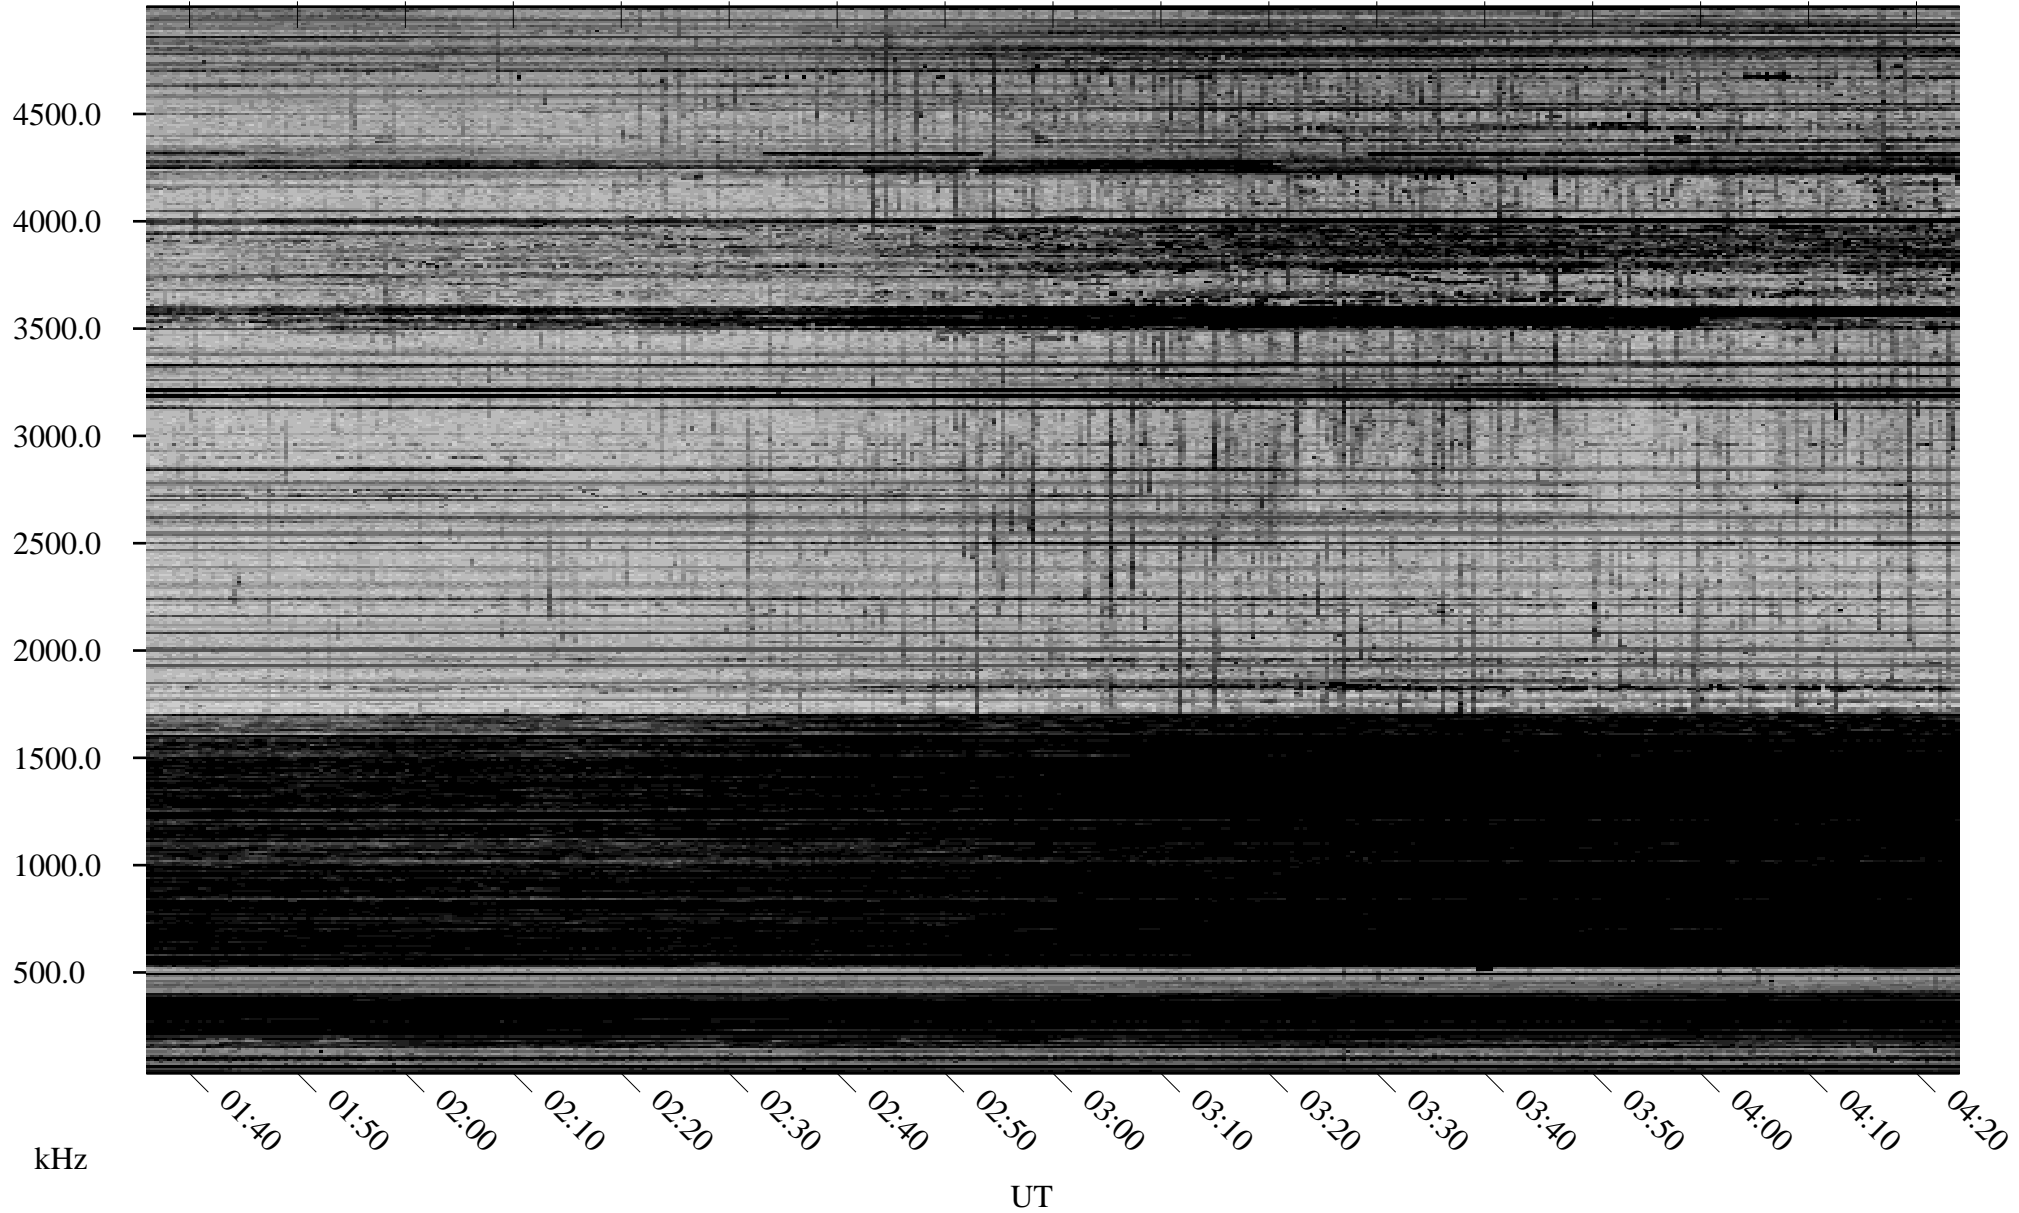

02/10/2007 Churchill, Manitoba

Linear Scale Black = 161 White = 15

CH07041L.R00m max_12

Page 1

02/10/2007 Churchill, Manitoba

Linear Scale Black = 161 White = 15

CH07041L.R00m max_12

Page 2

02/11/2007 Churchill, Manitoba

Linear Scale Black = 161 White = 15

CH07041L.R00m max_12

Page 3

02/11/2007 Churchill, Manitoba

Linear Scale Black = 161 White = 15

CH07041L.R00m max_12

Page 4

02/11/2007 Churchill, Manitoba

Linear Scale Black = 161 White = 15

CH07041L.R00m max_12

Page 5

02/11/2007 Churchill, Manitoba

Linear Scale Black = 161 White = 15

CH07041L.R00m max_12

Page 6

02/11/2007 Churchill, Manitoba

Linear Scale Black = 161 White = 15

CH07041L.R00m max_12

Page 7

02/11/2007 Churchill, Manitoba

Linear Scale Black = 161 White = 15

CH07041L.R00m max_12

Page 8