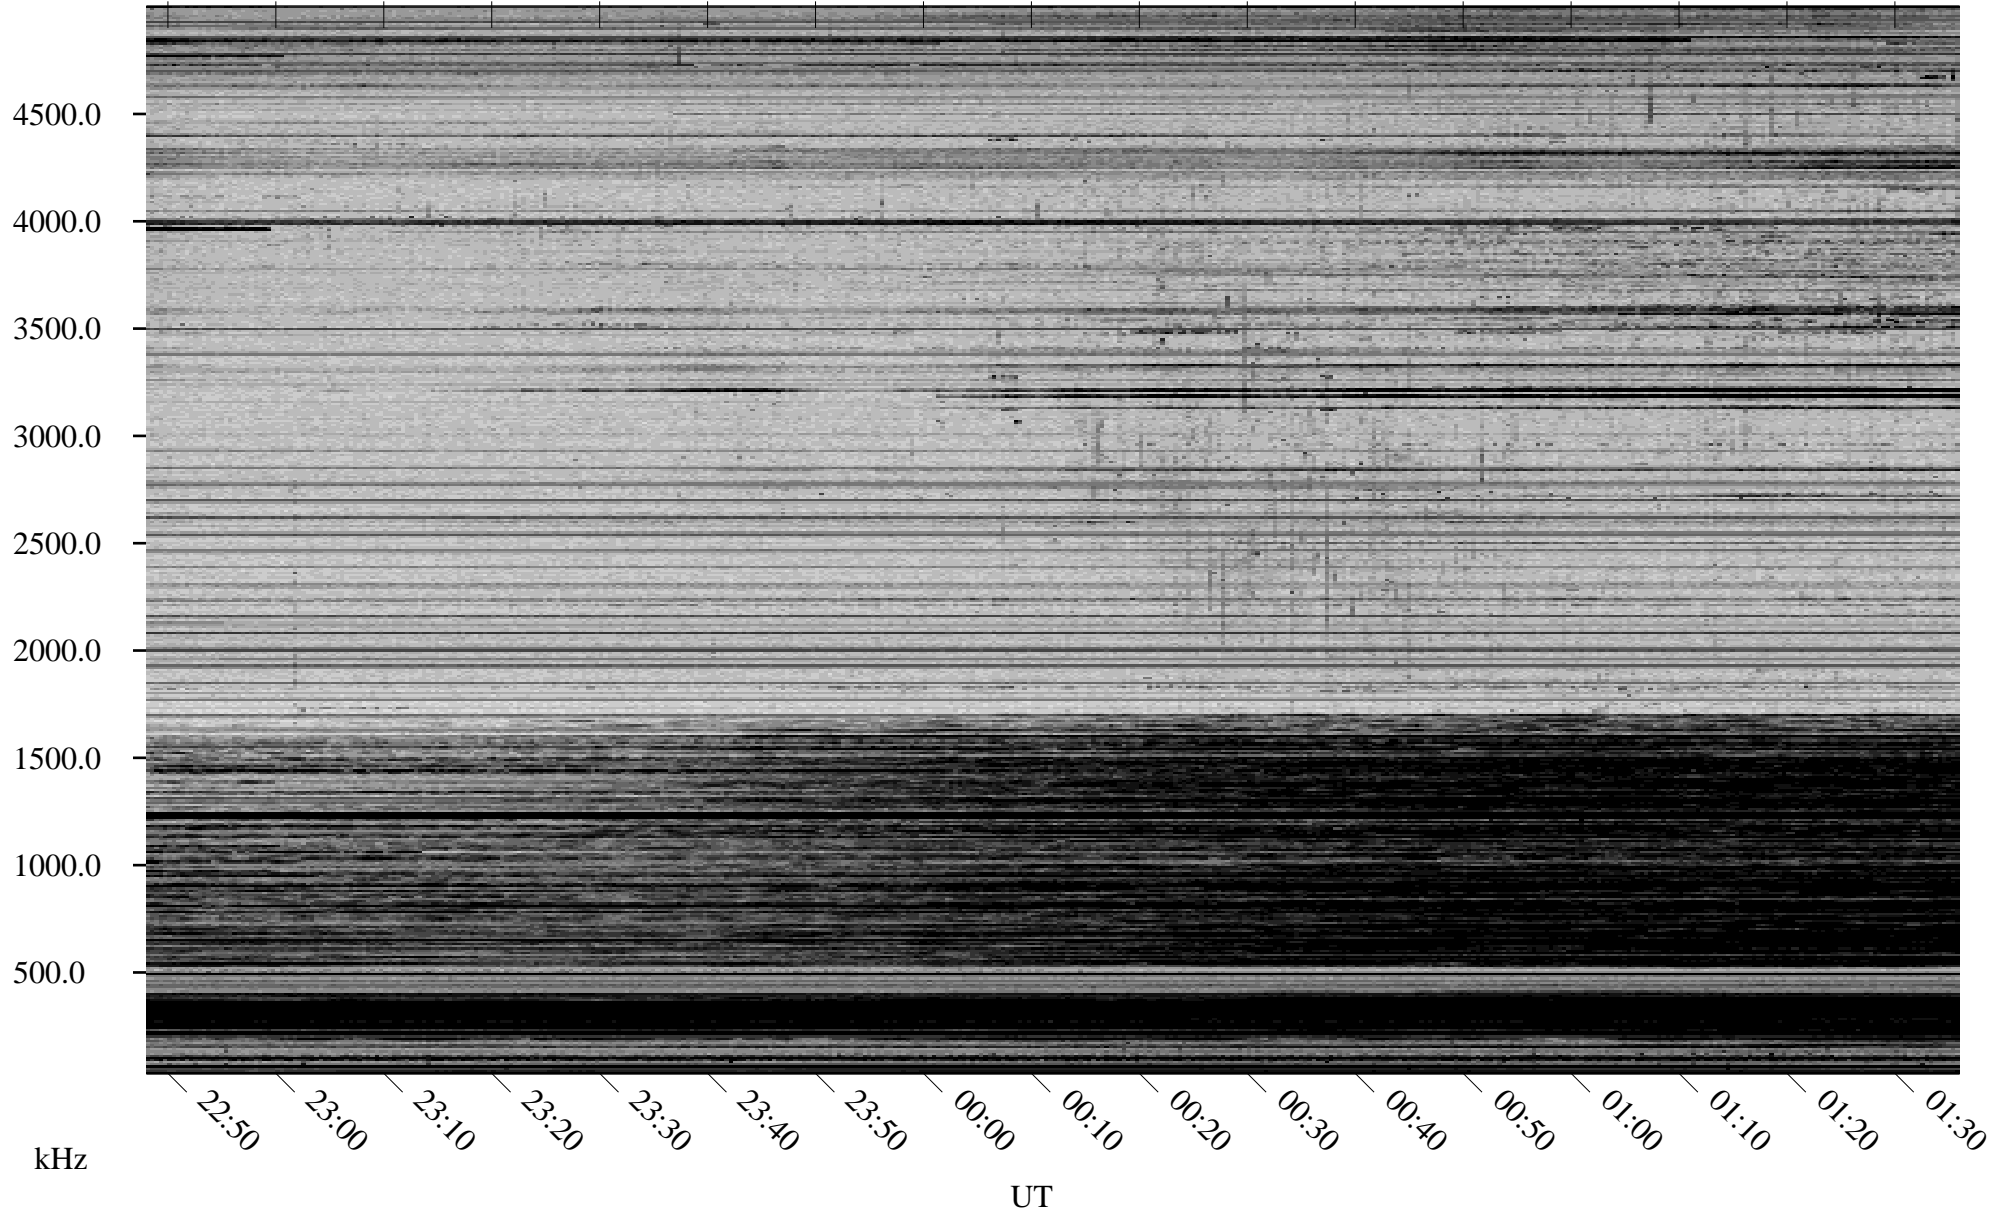

02/10/2007 Churchill, Manitoba

Linear Scale Black = 161 White = 15

CH07041L.R00m max_12

Page 1

02/10/2007 Churchill, Manitoba

Linear Scale Black = 161 White = 15

CH07041L.R00m max_12

Page 2

02/11/2007 Churchill, Manitoba

Linear Scale Black = 161 White = 15

CH07041L.R00m max_12

Page 3

02/11/2007 Churchill, Manitoba

Linear Scale Black = 161 White = 15

CH07041L.R00m max_12

Page 4

02/11/2007 Churchill, Manitoba

Linear Scale Black = 161 White = 15

CH07041L.R00m max_12

Page 5

02/11/2007 Churchill, Manitoba

Linear Scale Black = 161 White = 15

CH07041L.R00m max_12

Page 6

02/11/2007 Churchill, Manitoba

Linear Scale Black = 161 White = 15

CH07041L.R00m max_12

Page 7

02/11/2007 Churchill, Manitoba

Linear Scale Black = 161 White = 15

CH07041L.R00m max_12

Page 8