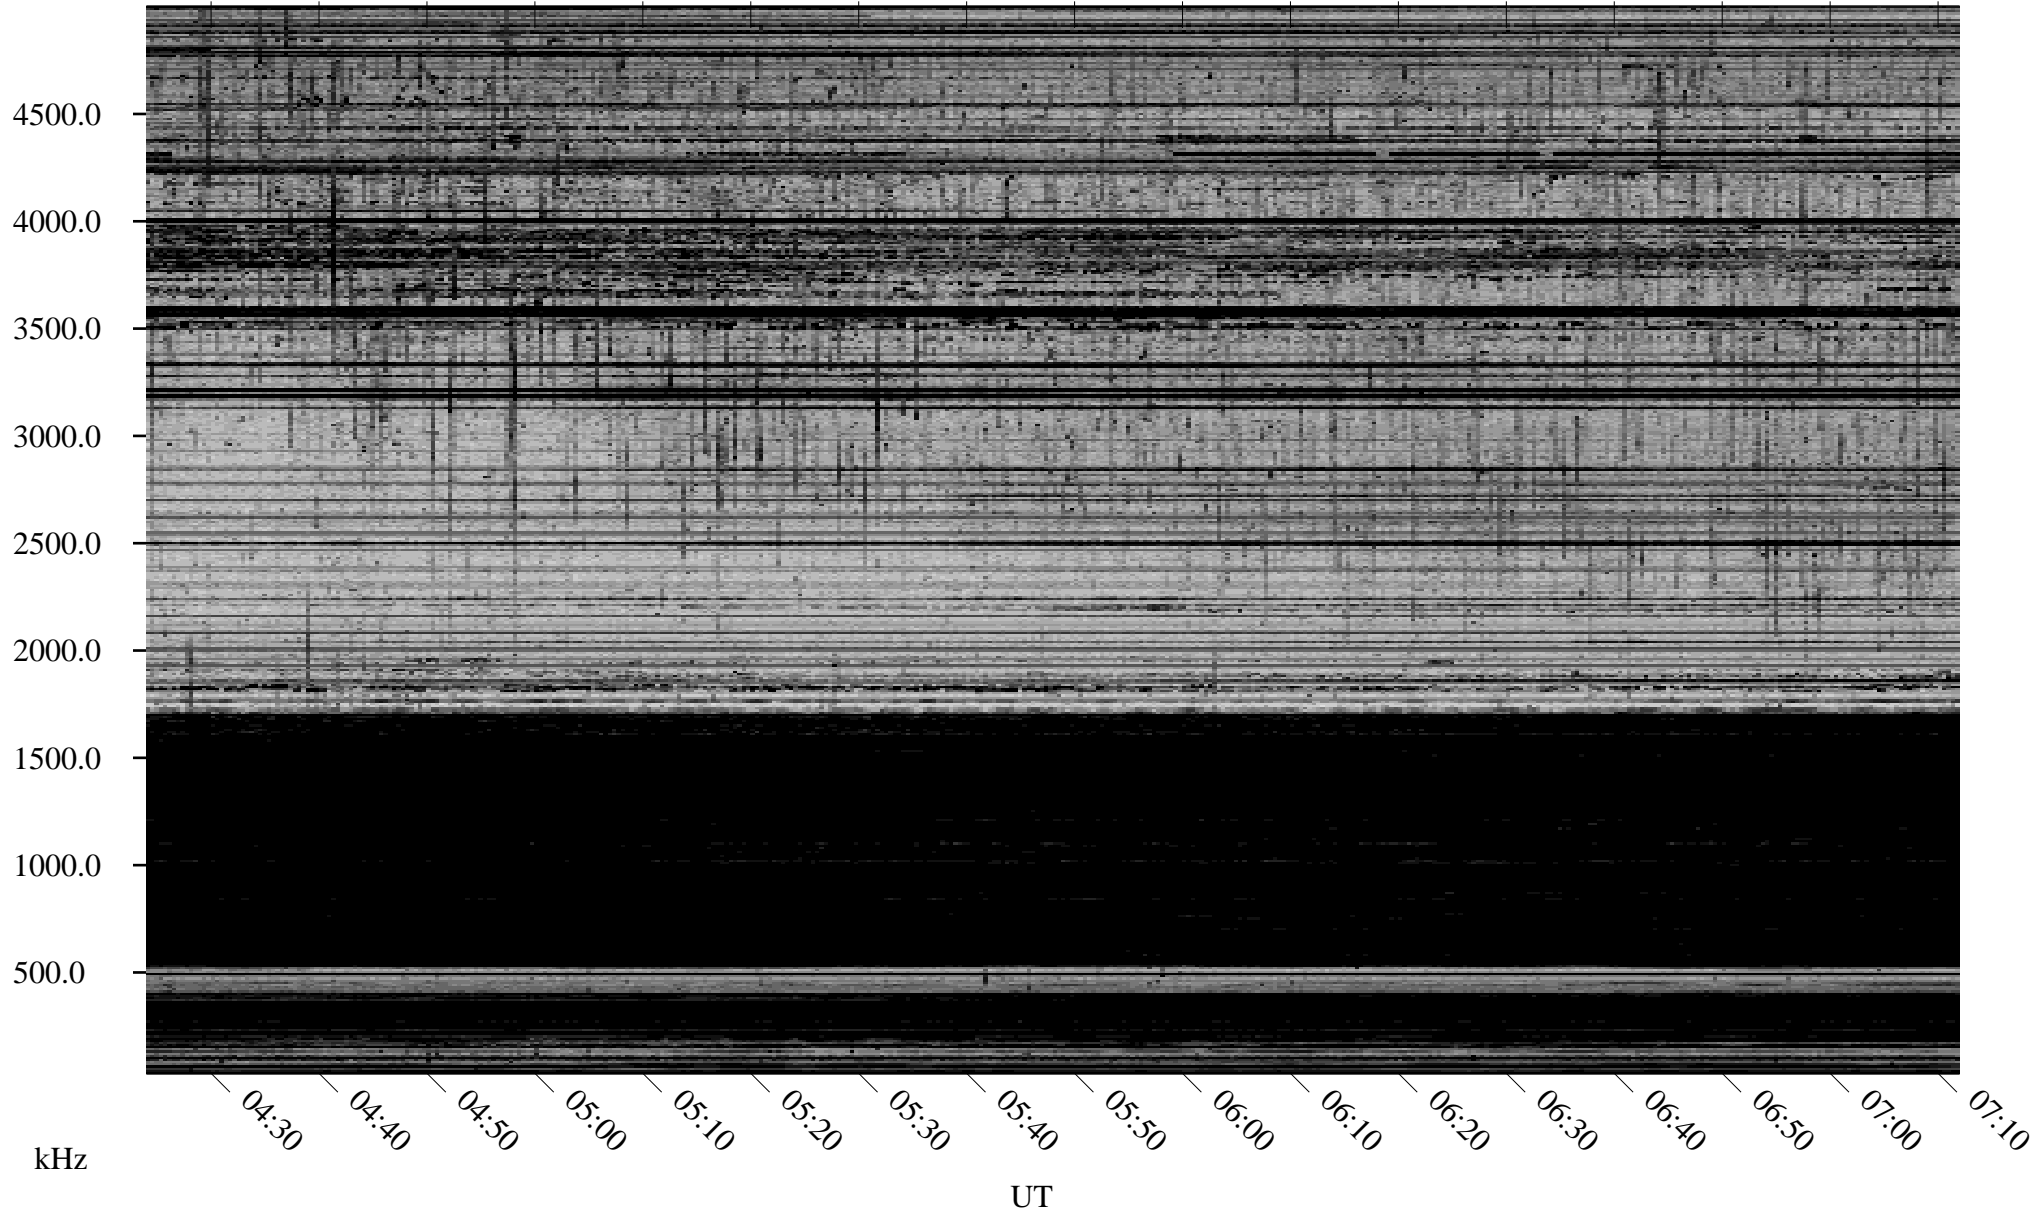

02/10/2007 Churchill, Manitoba

Linear Scale Black = 161 White = 15

CH07041L.R00m max_12

Page 1

02/10/2007 Churchill, Manitoba

Linear Scale Black = 161 White = 15

CH07041L.R00m max_12

Page 2

02/11/2007 Churchill, Manitoba

Linear Scale Black = 161 White = 15

CH07041L.R00m max_12

Page 3

02/11/2007 Churchill, Manitoba

Linear Scale Black = 161 White = 15

CH07041L.R00m max_12

Page 4

02/11/2007 Churchill, Manitoba

Linear Scale Black = 161 White = 15

CH07041L.R00m max_12

Page 5

02/11/2007 Churchill, Manitoba

Linear Scale Black = 161 White = 15

CH07041L.R00m max_12

Page 6

02/11/2007 Churchill, Manitoba

Linear Scale Black = 161 White = 15

CH07041L.R00m max_12

Page 7

02/11/2007 Churchill, Manitoba

Linear Scale Black = 161 White = 15

CH07041L.R00m max_12

Page 8