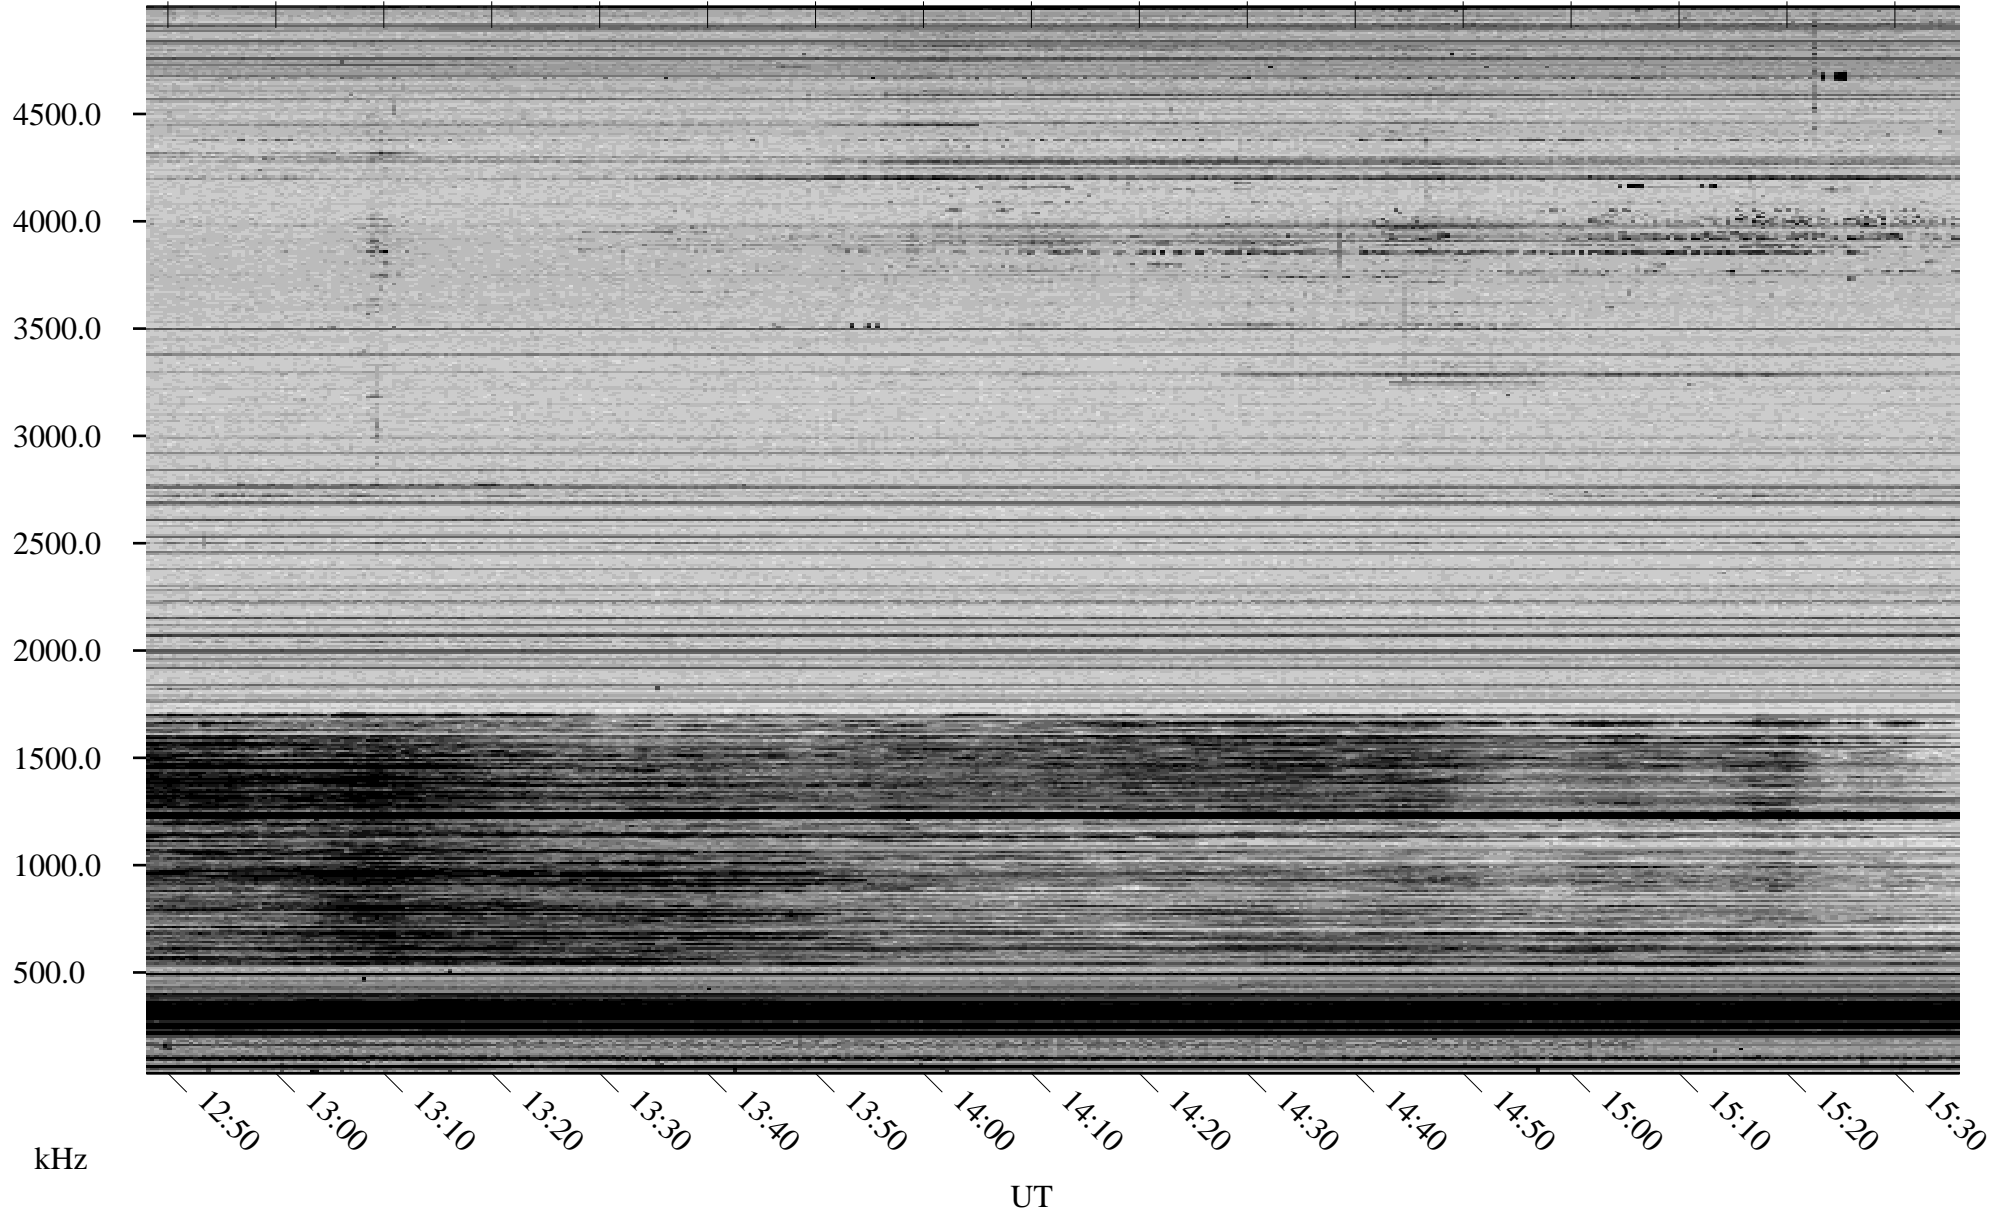

02/11/2007 Churchill, Manitoba

Linear Scale Black = 161 White = 15

CH07042L.R00m max_12

Page 1

02/11/2007 Churchill, Manitoba

Linear Scale Black = 161 White = 15

CH07042L.R00m max_12

Page 2

02/12/2007 Churchill, Manitoba

Linear Scale Black = 161 White = 15

CH07042L.R00m max_12

Page 3

02/12/2007 Churchill, Manitoba

Linear Scale Black = 161 White = 15

CH07042L.R00m max_12

Page 4

02/12/2007 Churchill, Manitoba

Linear Scale Black = 161 White = 15

CH07042L.R00m max_12

Page 5

02/12/2007 Churchill, Manitoba

Linear Scale Black = 161 White = 15

CH07042L.R00m max_12

Page 6

02/12/2007 Churchill, Manitoba

Linear Scale Black = 161 White = 15

CH07042L.R00m max_12

Page 7

02/12/2007 Churchill, Manitoba

Linear Scale Black = 161 White = 15

CH07042L.R00m max_12

Page 8