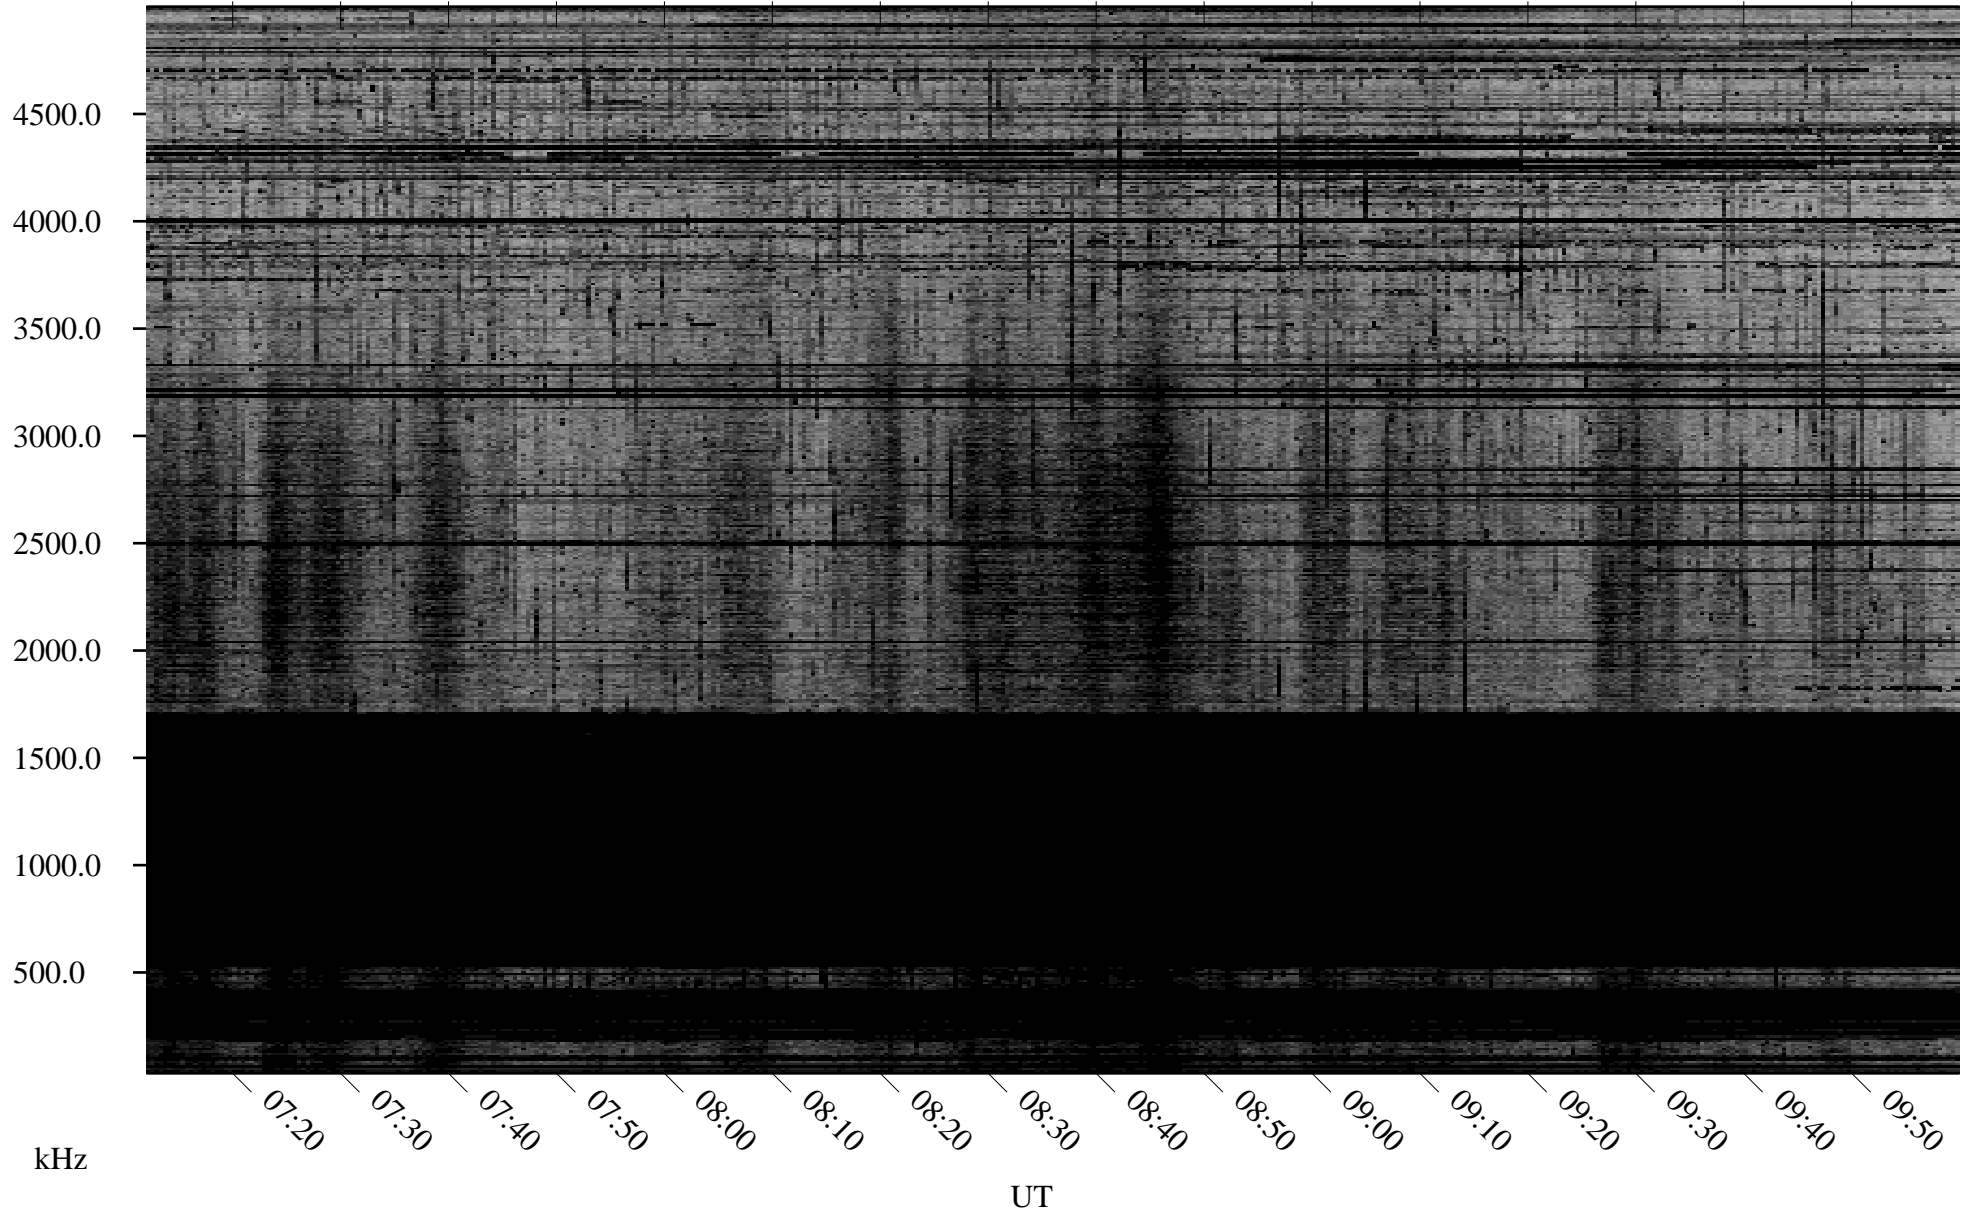

02/11/2007 Churchill, Manitoba

Linear Scale Black = 161 White = 15

CH07042L.R00m max_12

Page 1

02/11/2007 Churchill, Manitoba

Linear Scale Black = 161 White = 15

CH07042L.R00m max_12

Page 2

02/12/2007 Churchill, Manitoba

Linear Scale Black = 161 White = 15

CH07042L.R00m max_12

Page 3

02/12/2007 Churchill, Manitoba

Linear Scale Black = 161 White = 15

CH07042L.R00m max_12

Page 4

02/12/2007 Churchill, Manitoba

Linear Scale Black = 161 White = 15

CH07042L.R00m max_12

Page 5

02/12/2007 Churchill, Manitoba

Linear Scale Black = 161 White = 15

CH07042L.R00m max_12

Page 6

02/12/2007 Churchill, Manitoba

Linear Scale Black = 161 White = 15

CH07042L.R00m max_12

Page 7

02/12/2007 Churchill, Manitoba

Linear Scale Black = 161 White = 15

CH07042L.R00m max_12

Page 8