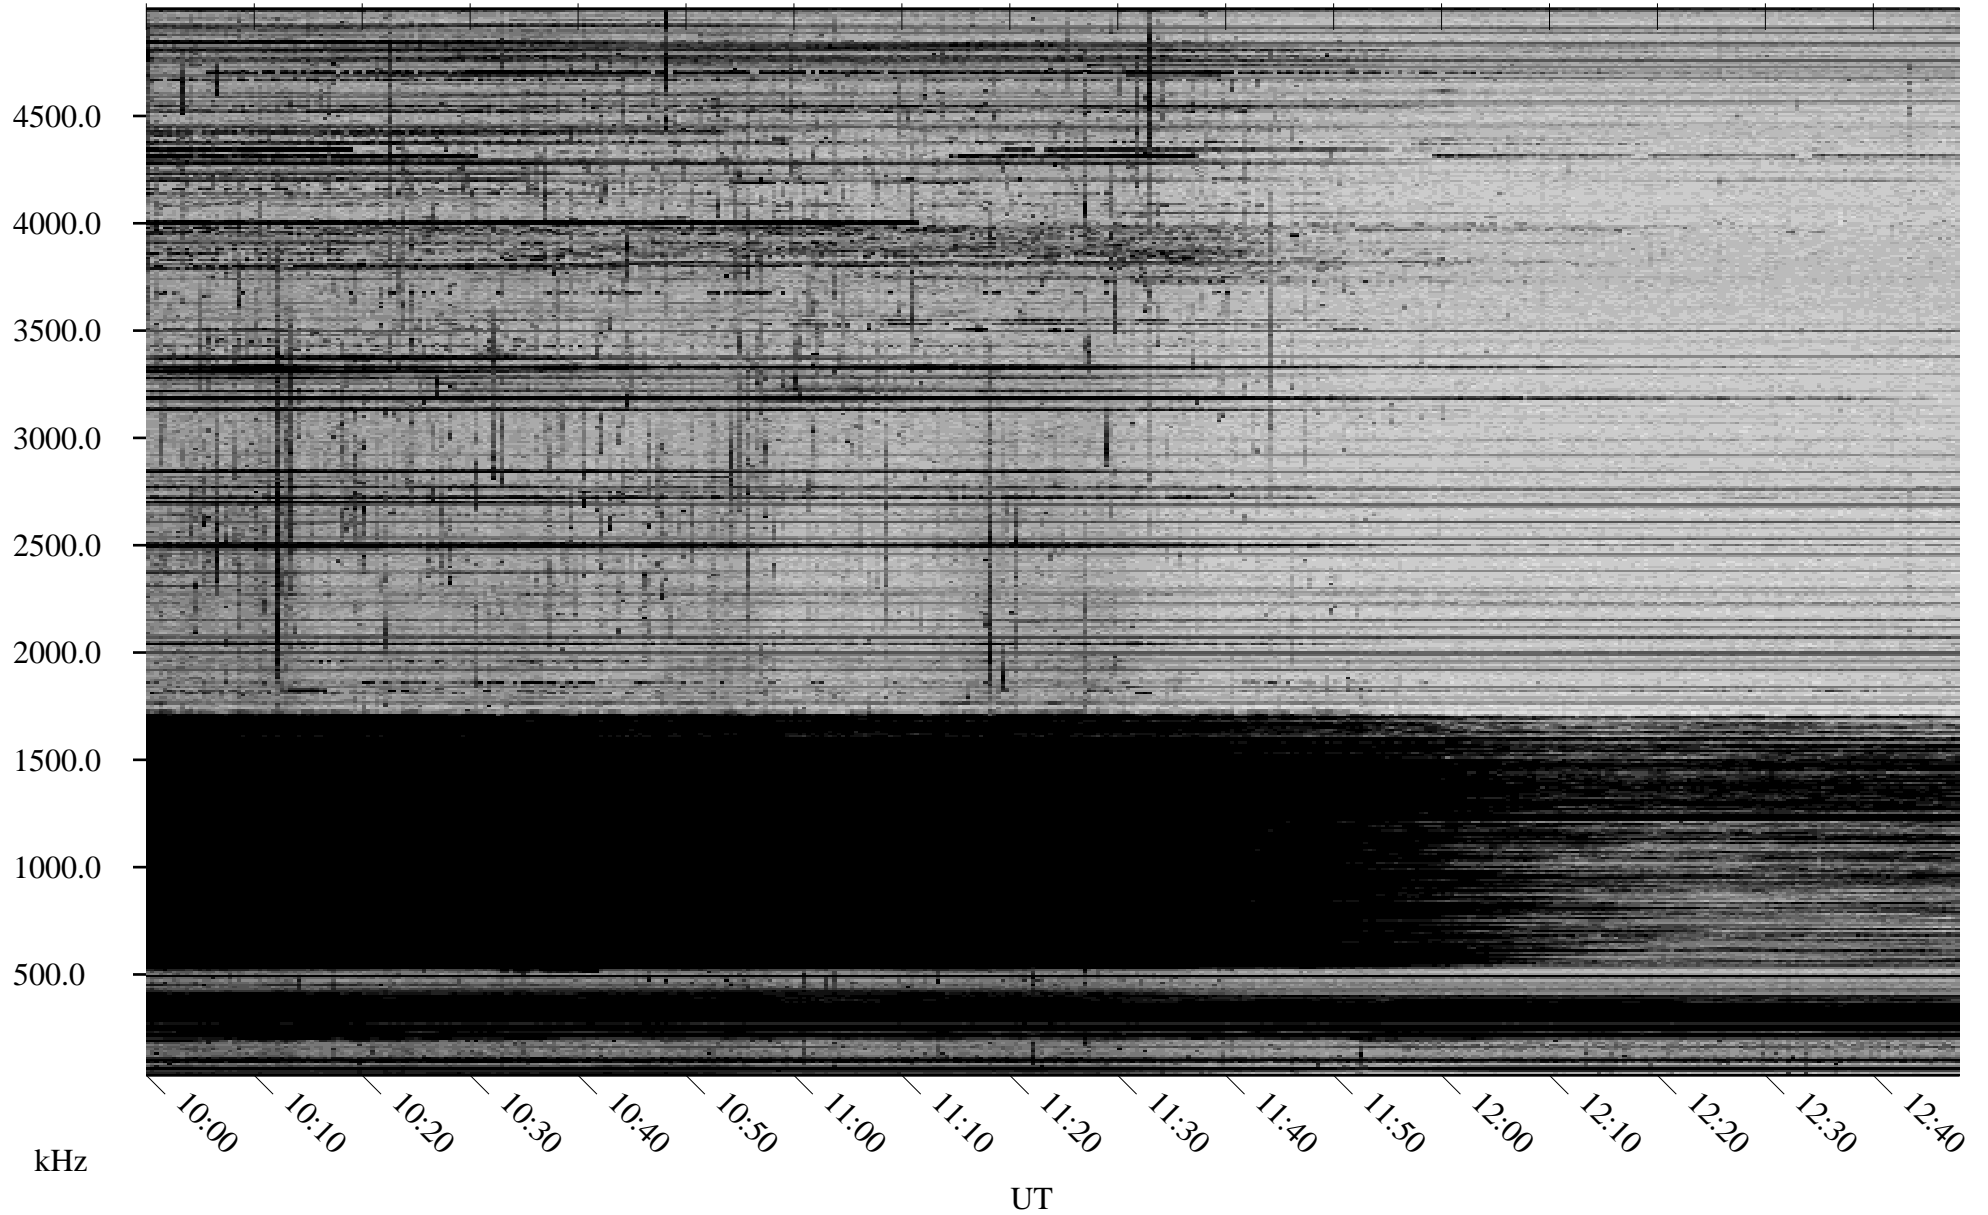

02/11/2007 Churchill, Manitoba

Linear Scale Black = 161 White = 15

CH07042L.R00m max_12

Page 1

02/11/2007 Churchill, Manitoba

Linear Scale Black = 161 White = 15

CH07042L.R00m max_12

Page 2

02/12/2007 Churchill, Manitoba

Linear Scale Black = 161 White = 15

CH07042L.R00m max_12

Page 3

02/12/2007 Churchill, Manitoba

Linear Scale Black = 161 White = 15

CH07042L.R00m max_12

Page 4

02/12/2007 Churchill, Manitoba

Linear Scale Black = 161 White = 15

CH07042L.R00m max_12

Page 5

02/12/2007 Churchill, Manitoba

Linear Scale Black = 161 White = 15

CH07042L.R00m max_12

Page 6

02/12/2007 Churchill, Manitoba

Linear Scale Black = 161 White = 15

CH07042L.R00m max_12

Page 7

02/12/2007 Churchill, Manitoba

Linear Scale Black = 161 White = 15

CH07042L.R00m max_12

Page 8