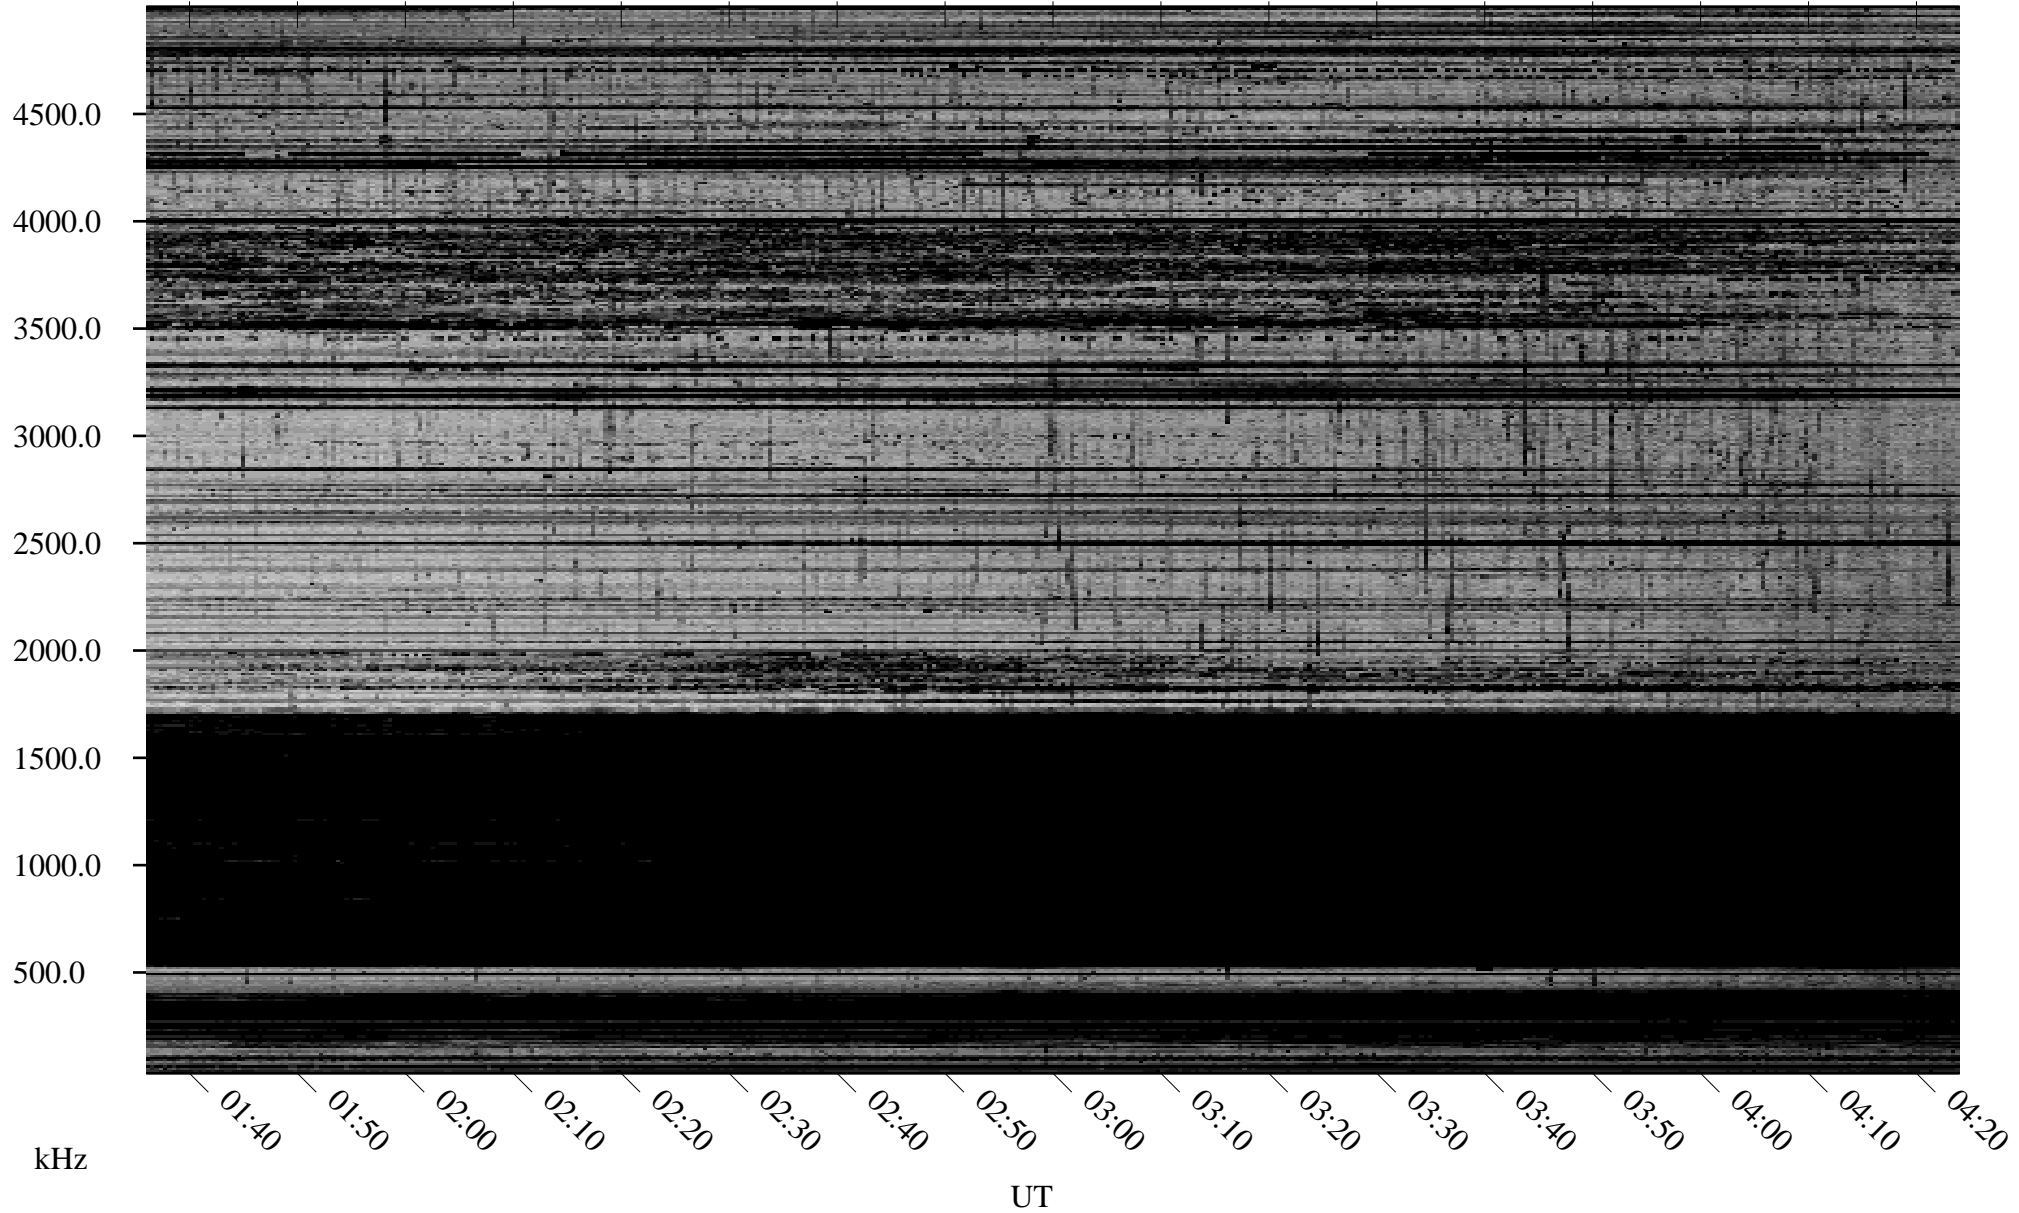

02/11/2007 Churchill, Manitoba

Linear Scale Black = 161 White = 15

CH07042L.R00m max_12

Page 1

02/11/2007 Churchill, Manitoba

Linear Scale Black = 161 White = 15

CH07042L.R00m max_12

Page 2

02/12/2007 Churchill, Manitoba

Linear Scale Black = 161 White = 15

CH07042L.R00m max_12

Page 3

02/12/2007 Churchill, Manitoba

Linear Scale Black = 161 White = 15

CH07042L.R00m max_12

Page 4

02/12/2007 Churchill, Manitoba

Linear Scale Black = 161 White = 15

CH07042L.R00m max_12

Page 5

02/12/2007 Churchill, Manitoba

Linear Scale Black = 161 White = 15

CH07042L.R00m max_12

Page 6

02/12/2007 Churchill, Manitoba

Linear Scale Black = 161 White = 15

CH07042L.R00m max_12

Page 7

02/12/2007 Churchill, Manitoba

Linear Scale Black = 161 White = 15

CH07042L.R00m max_12

Page 8