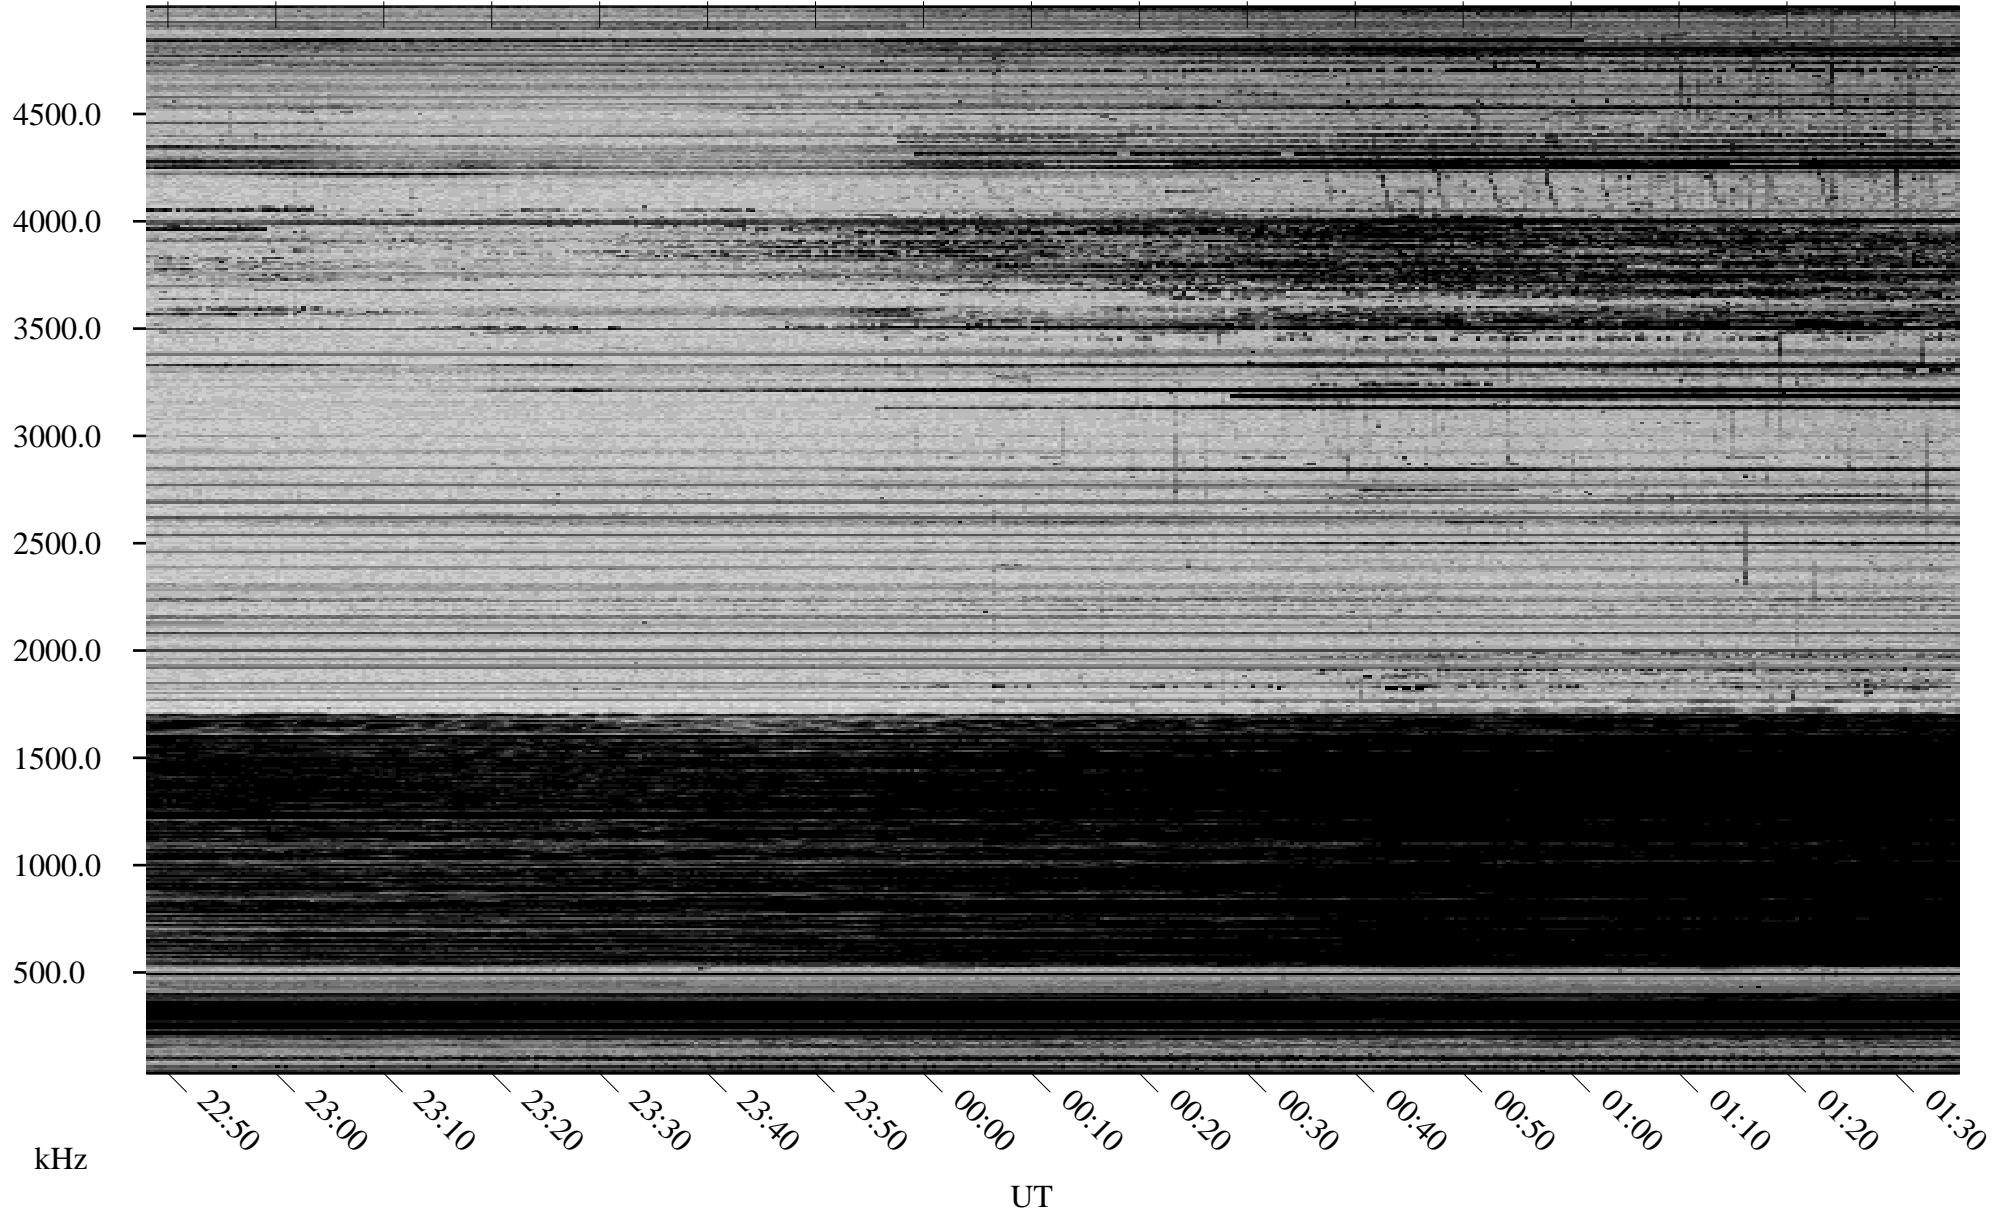

02/11/2007 Churchill, Manitoba

Linear Scale Black = 161 White = 15

CH07042L.R00m max_12

Page 1

02/11/2007 Churchill, Manitoba

Linear Scale Black = 161 White = 15

CH07042L.R00m max_12

Page 2

02/12/2007 Churchill, Manitoba

Linear Scale Black = 161 White = 15

CH07042L.R00m max_12

Page 3

02/12/2007 Churchill, Manitoba

Linear Scale Black = 161 White = 15

CH07042L.R00m max_12

Page 4

02/12/2007 Churchill, Manitoba

Linear Scale Black = 161 White = 15

CH07042L.R00m max_12

Page 5

02/12/2007 Churchill, Manitoba

Linear Scale Black = 161 White = 15

CH07042L.R00m max_12

Page 6

02/12/2007 Churchill, Manitoba

Linear Scale Black = 161 White = 15

CH07042L.R00m max_12

Page 7

02/12/2007 Churchill, Manitoba

Linear Scale Black = 161 White = 15

CH07042L.R00m max_12

Page 8