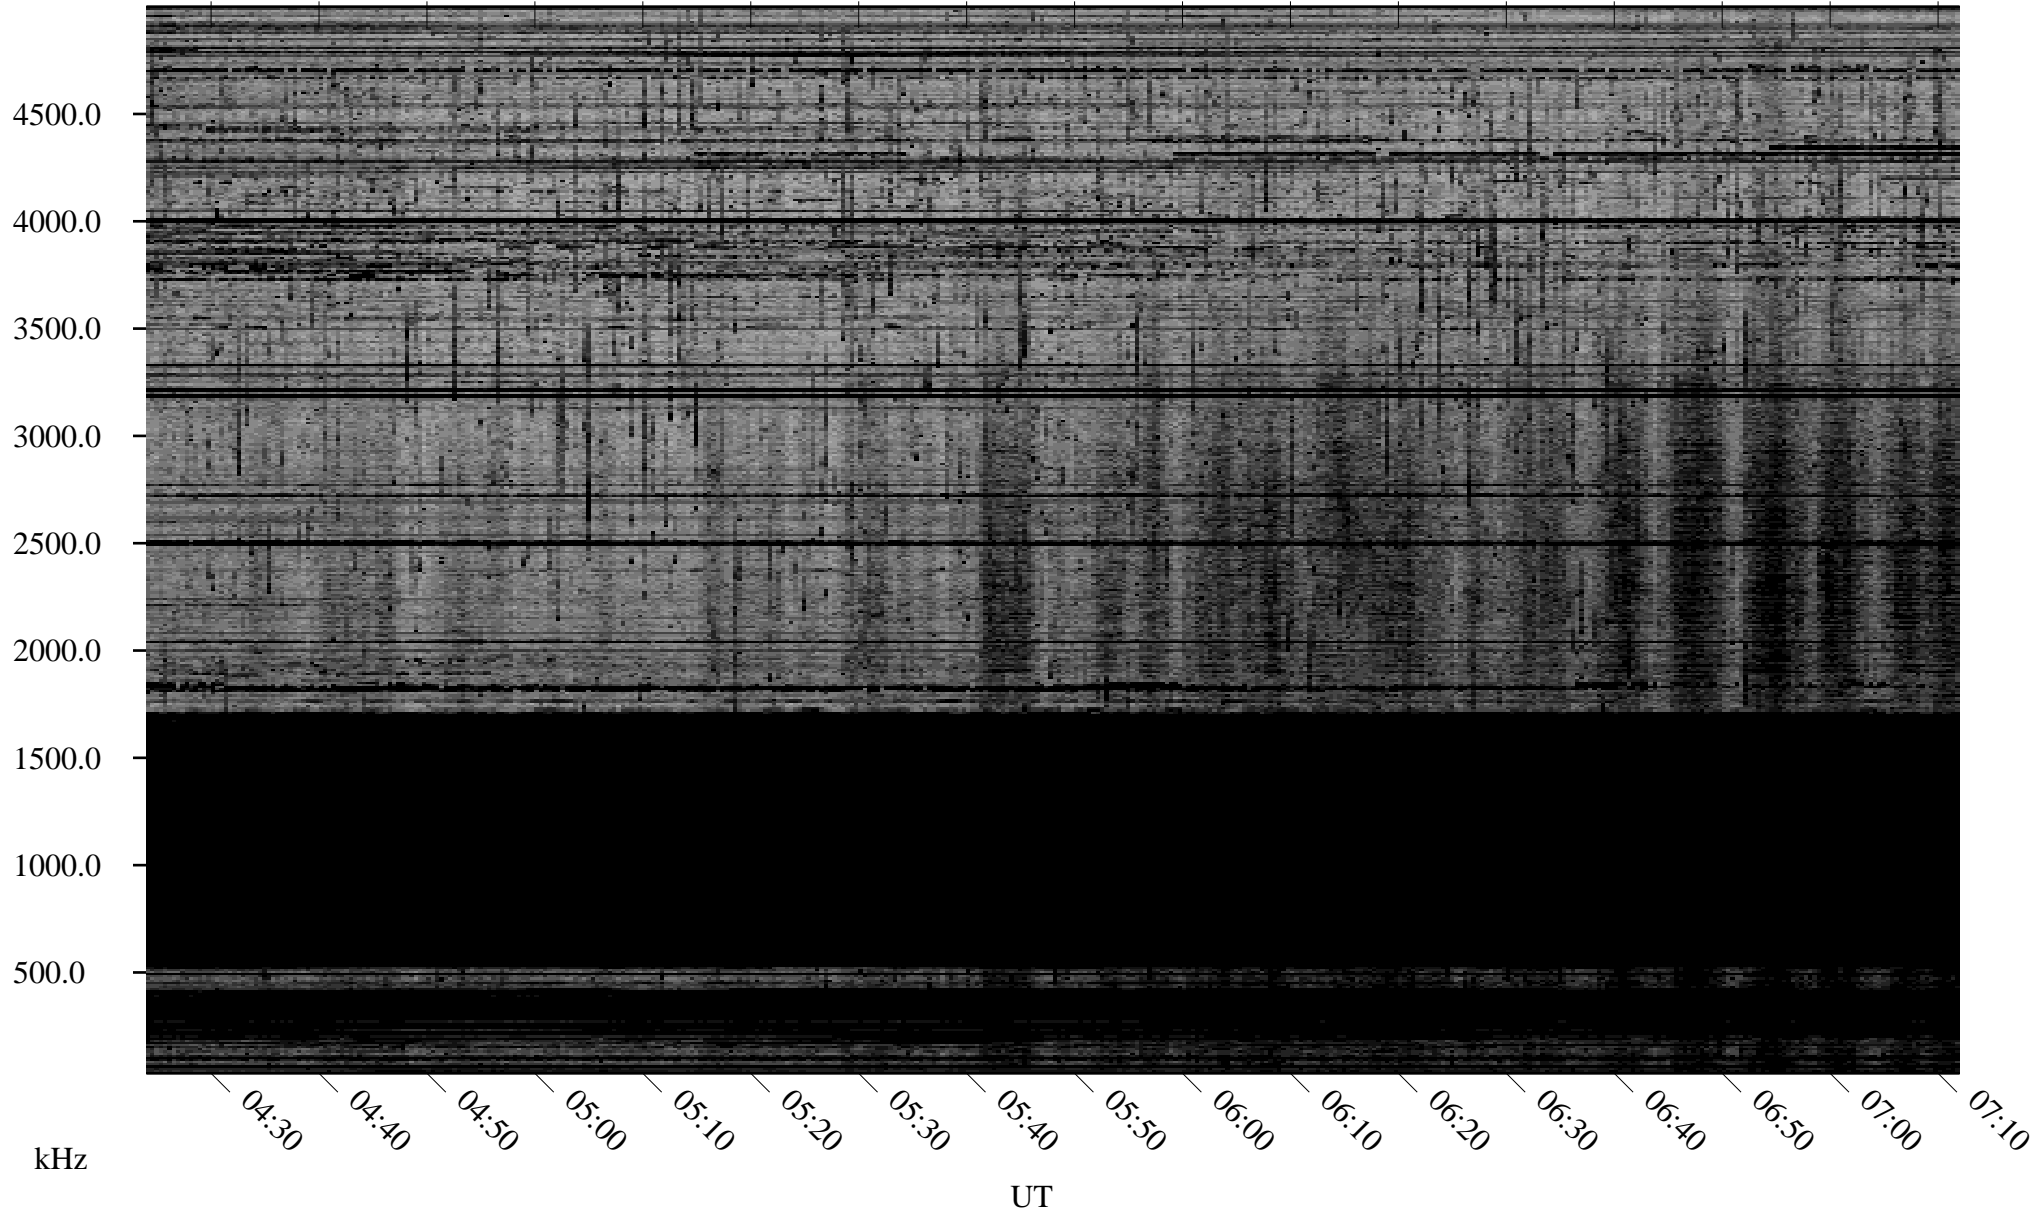

02/11/2007 Churchill, Manitoba

Linear Scale Black = 161 White = 15

CH07042L.R00m max_12

Page 1

02/11/2007 Churchill, Manitoba

Linear Scale Black = 161 White = 15

CH07042L.R00m max_12

Page 2

02/12/2007 Churchill, Manitoba

Linear Scale Black = 161 White = 15

CH07042L.R00m max_12

Page 3

02/12/2007 Churchill, Manitoba

Linear Scale Black = 161 White = 15

CH07042L.R00m max_12

Page 4

02/12/2007 Churchill, Manitoba

Linear Scale Black = 161 White = 15

CH07042L.R00m max_12

Page 5

02/12/2007 Churchill, Manitoba

Linear Scale Black = 161 White = 15

CH07042L.R00m max_12

Page 6

02/12/2007 Churchill, Manitoba

Linear Scale Black = 161 White = 15

CH07042L.R00m max_12

Page 7

02/12/2007 Churchill, Manitoba

Linear Scale Black = 161 White = 15

CH07042L.R00m max_12

Page 8