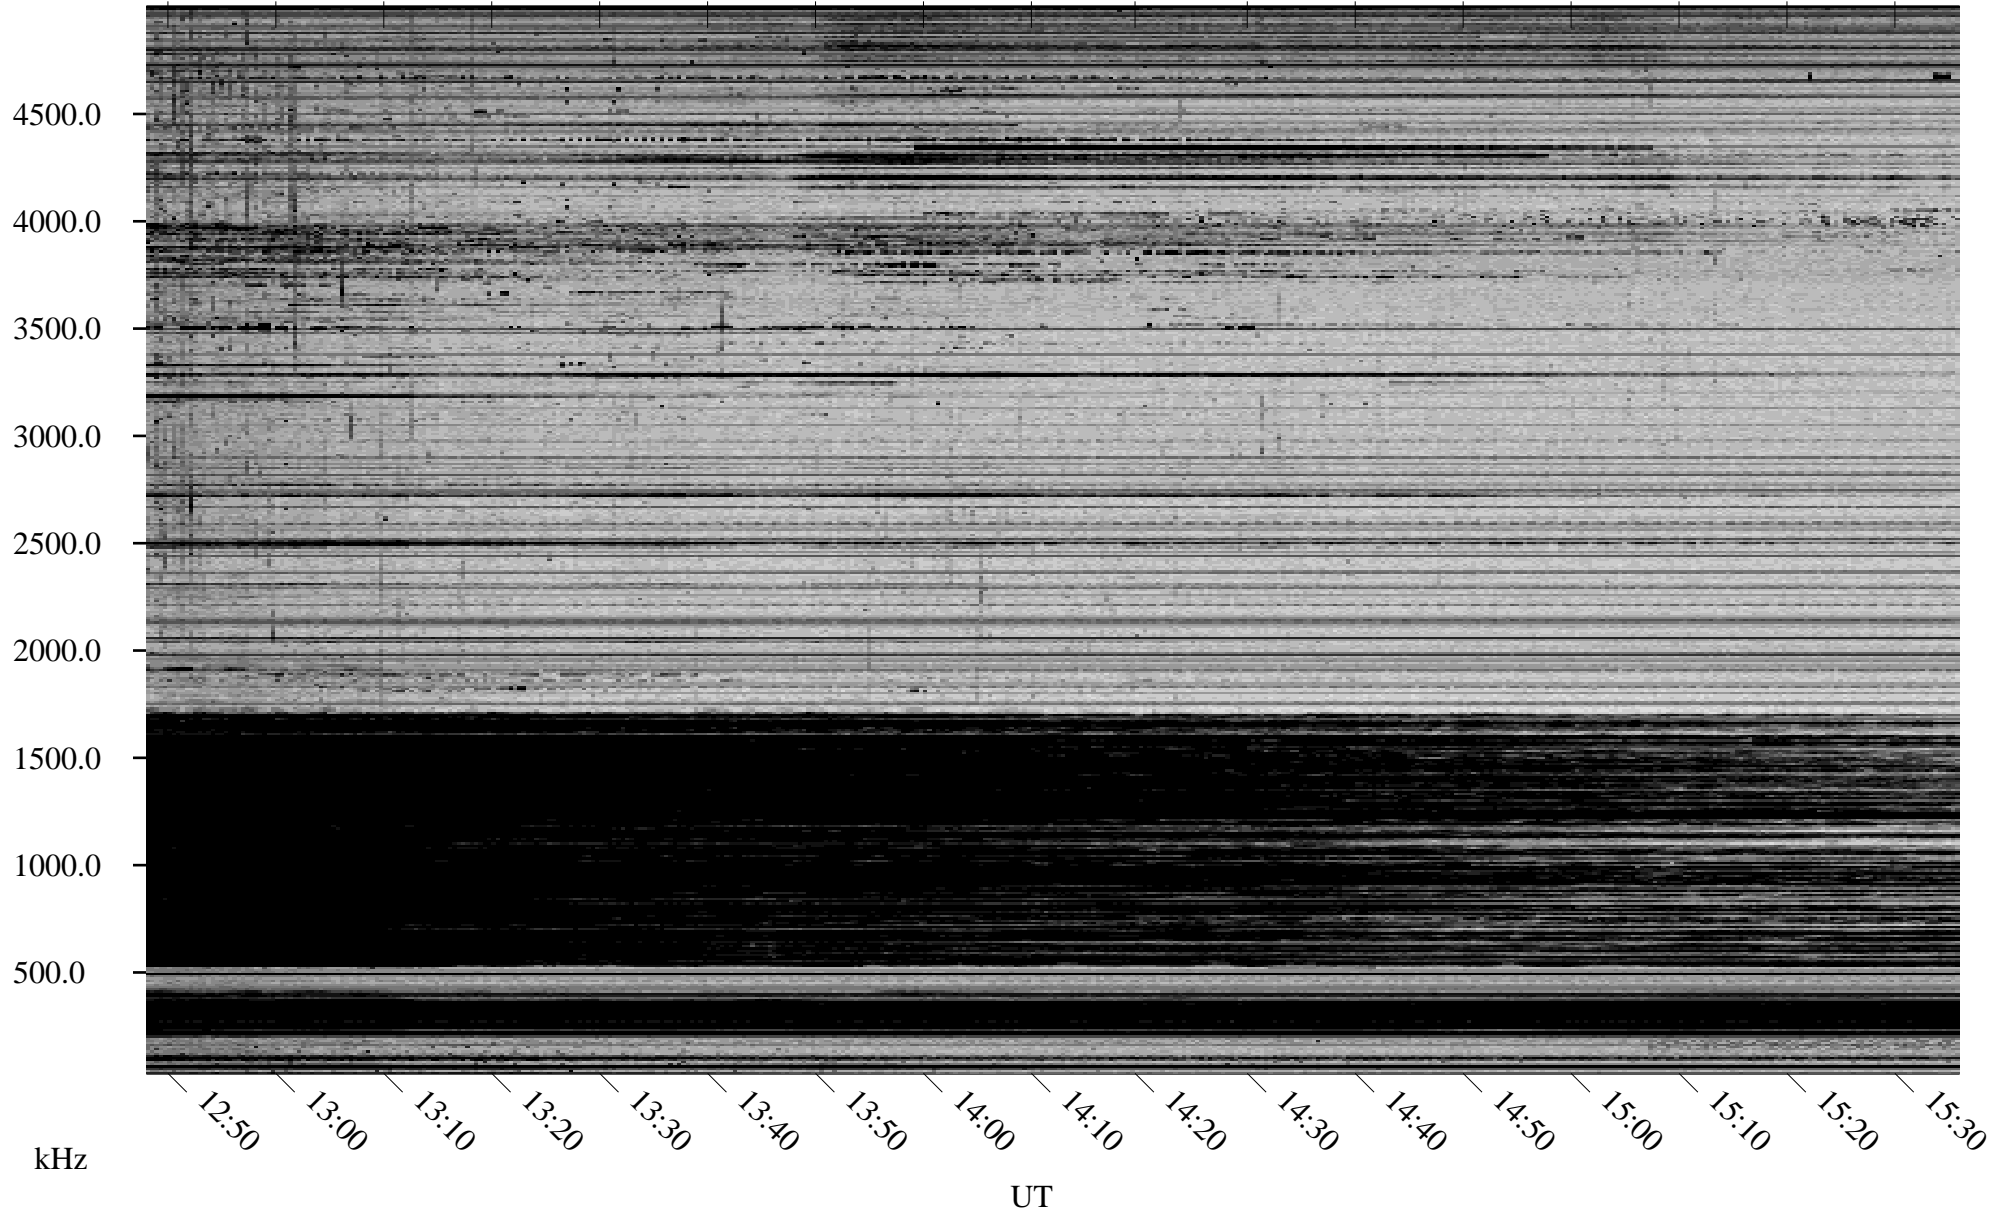

# 02/13/2007 Churchill, Manitoba

Linear Scale    Black = 161    White = 15

CH07043L.R00m max\_12

Page 5

# 02/13/2007 Churchill, Manitoba

Linear Scale    Black = 161    White = 15

CH07043L.R00m max\_12

Page 6

# 02/13/2007 Churchill, Manitoba

Linear Scale    Black = 161    White = 15

CH07043L.R00m max\_12

Page 7

02/13/2007 Churchill, Manitoba

Linear Scale Black = 161 White = 15

CH07043L.R00m max\_12

Page 8