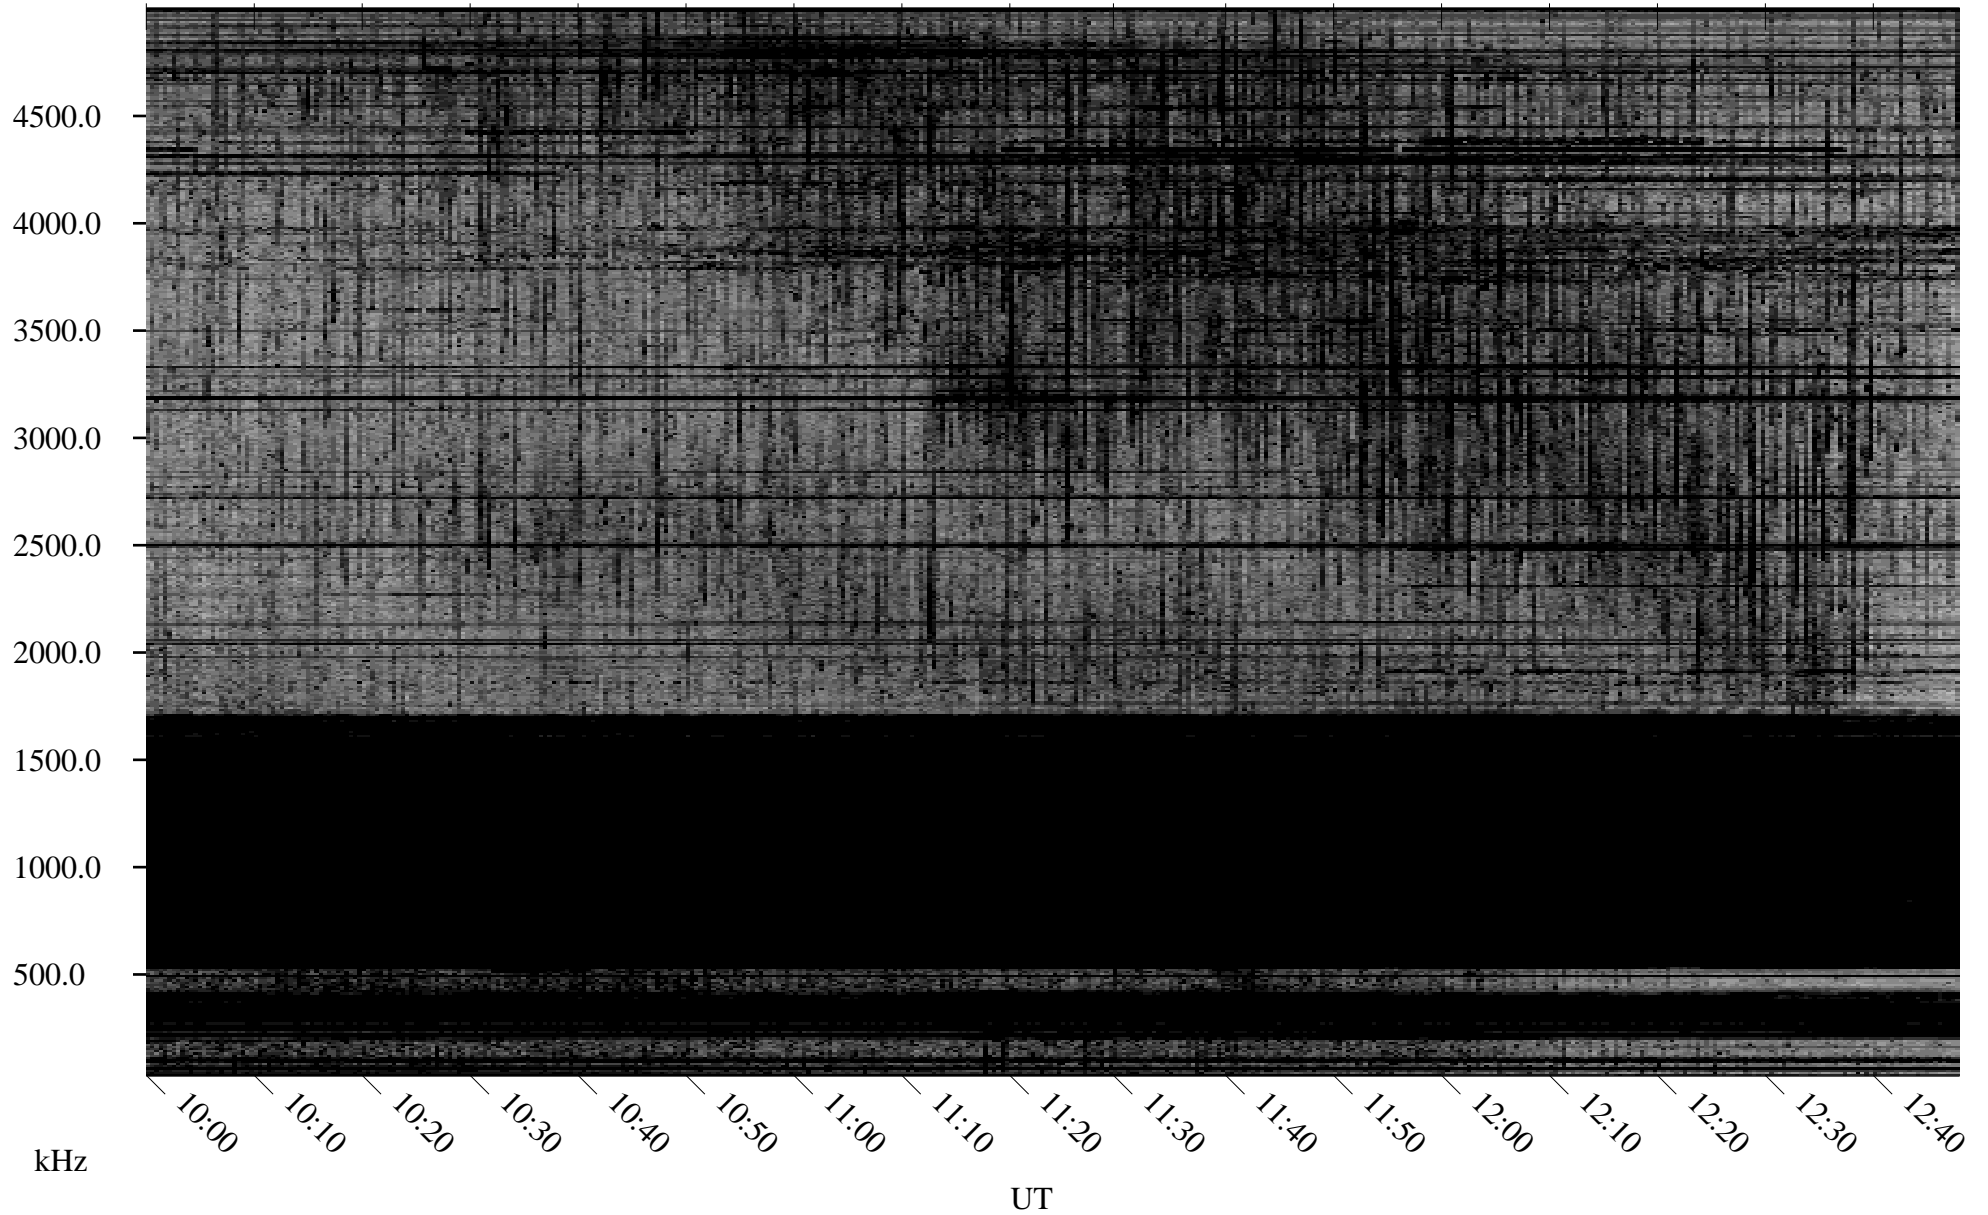

# 02/13/2007 Churchill, Manitoba

Linear Scale    Black = 161    White = 15

CH07043L.R00m max\_12

Page 5

# 02/13/2007 Churchill, Manitoba

Linear Scale    Black = 161    White = 15

CH07043L.R00m max\_12

Page 6