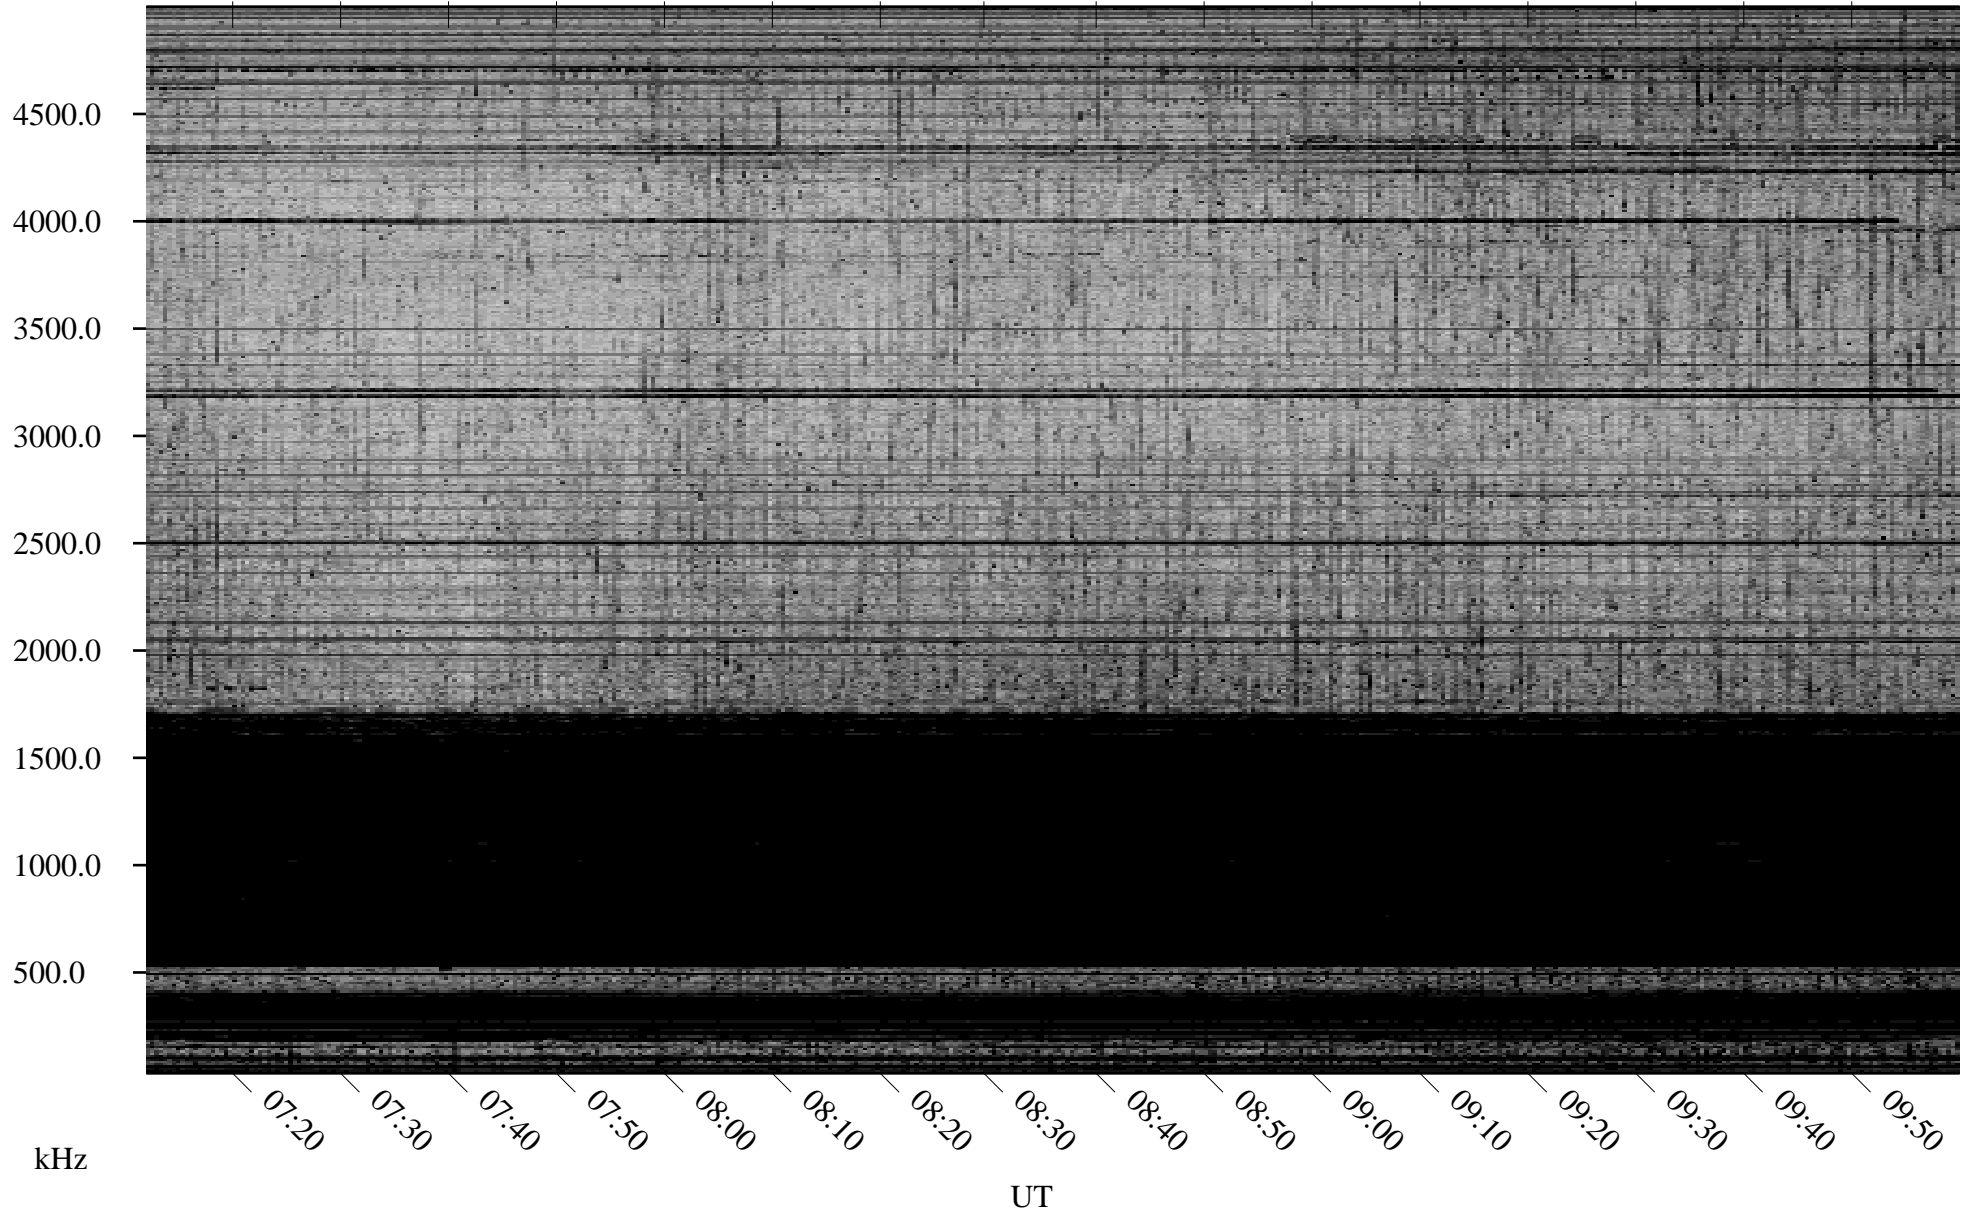

# 02/13/2007 Churchill, Manitoba

Linear Scale    Black = 161    White = 15

CH07043L.R00m max\_12

Page 4

# 02/13/2007 Churchill, Manitoba

Linear Scale    Black = 161    White = 15

CH07043L.R00m max\_12

Page 5

# 02/13/2007 Churchill, Manitoba

Linear Scale    Black = 161    White = 15

CH07043L.R00m max\_12

Page 6