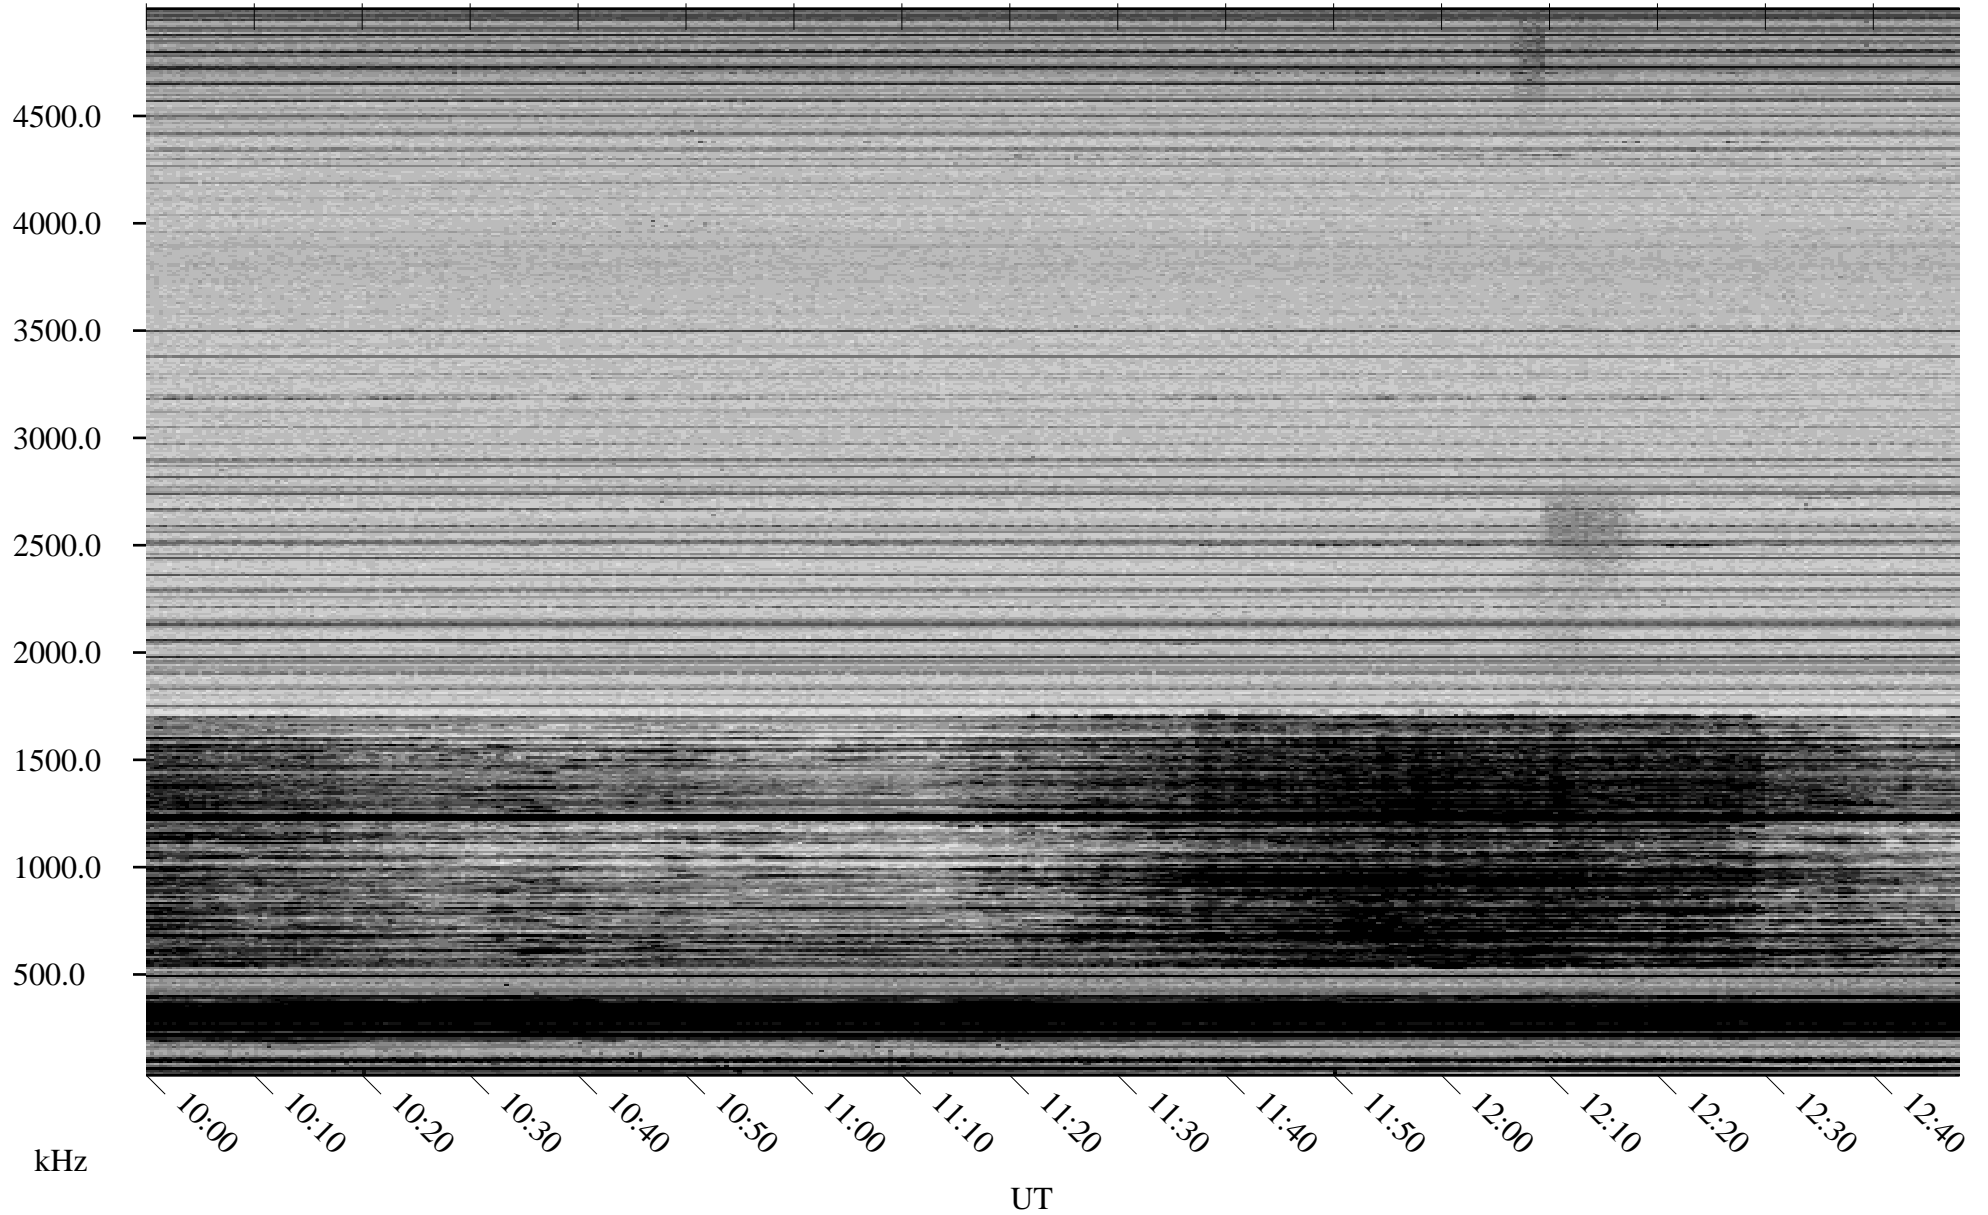

02/13/2007 Churchill, Manitoba

Linear Scale Black = 161 White = 15

CH07044L.R00m max_12

Page 1

02/13/2007 Churchill, Manitoba

Linear Scale Black = 161 White = 15

CH07044L.R00m max_12

Page 2

02/14/2007 Churchill, Manitoba

Linear Scale Black = 161 White = 15

CH07044L.R00m max_12

Page 3

02/14/2007 Churchill, Manitoba

Linear Scale Black = 161 White = 15

CH07044L.R00m max_12

Page 4

02/14/2007 Churchill, Manitoba

Linear Scale Black = 161 White = 15

CH07044L.R00m max_12

Page 5

02/14/2007 Churchill, Manitoba

Linear Scale Black = 161 White = 15

CH07044L.R00m max_12

Page 6

02/14/2007 Churchill, Manitoba

Linear Scale Black = 161 White = 15

CH07044L.R00m max_12

Page 7

02/14/2007 Churchill, Manitoba

Linear Scale Black = 161 White = 15

CH07044L.R00m max_12

Page 8