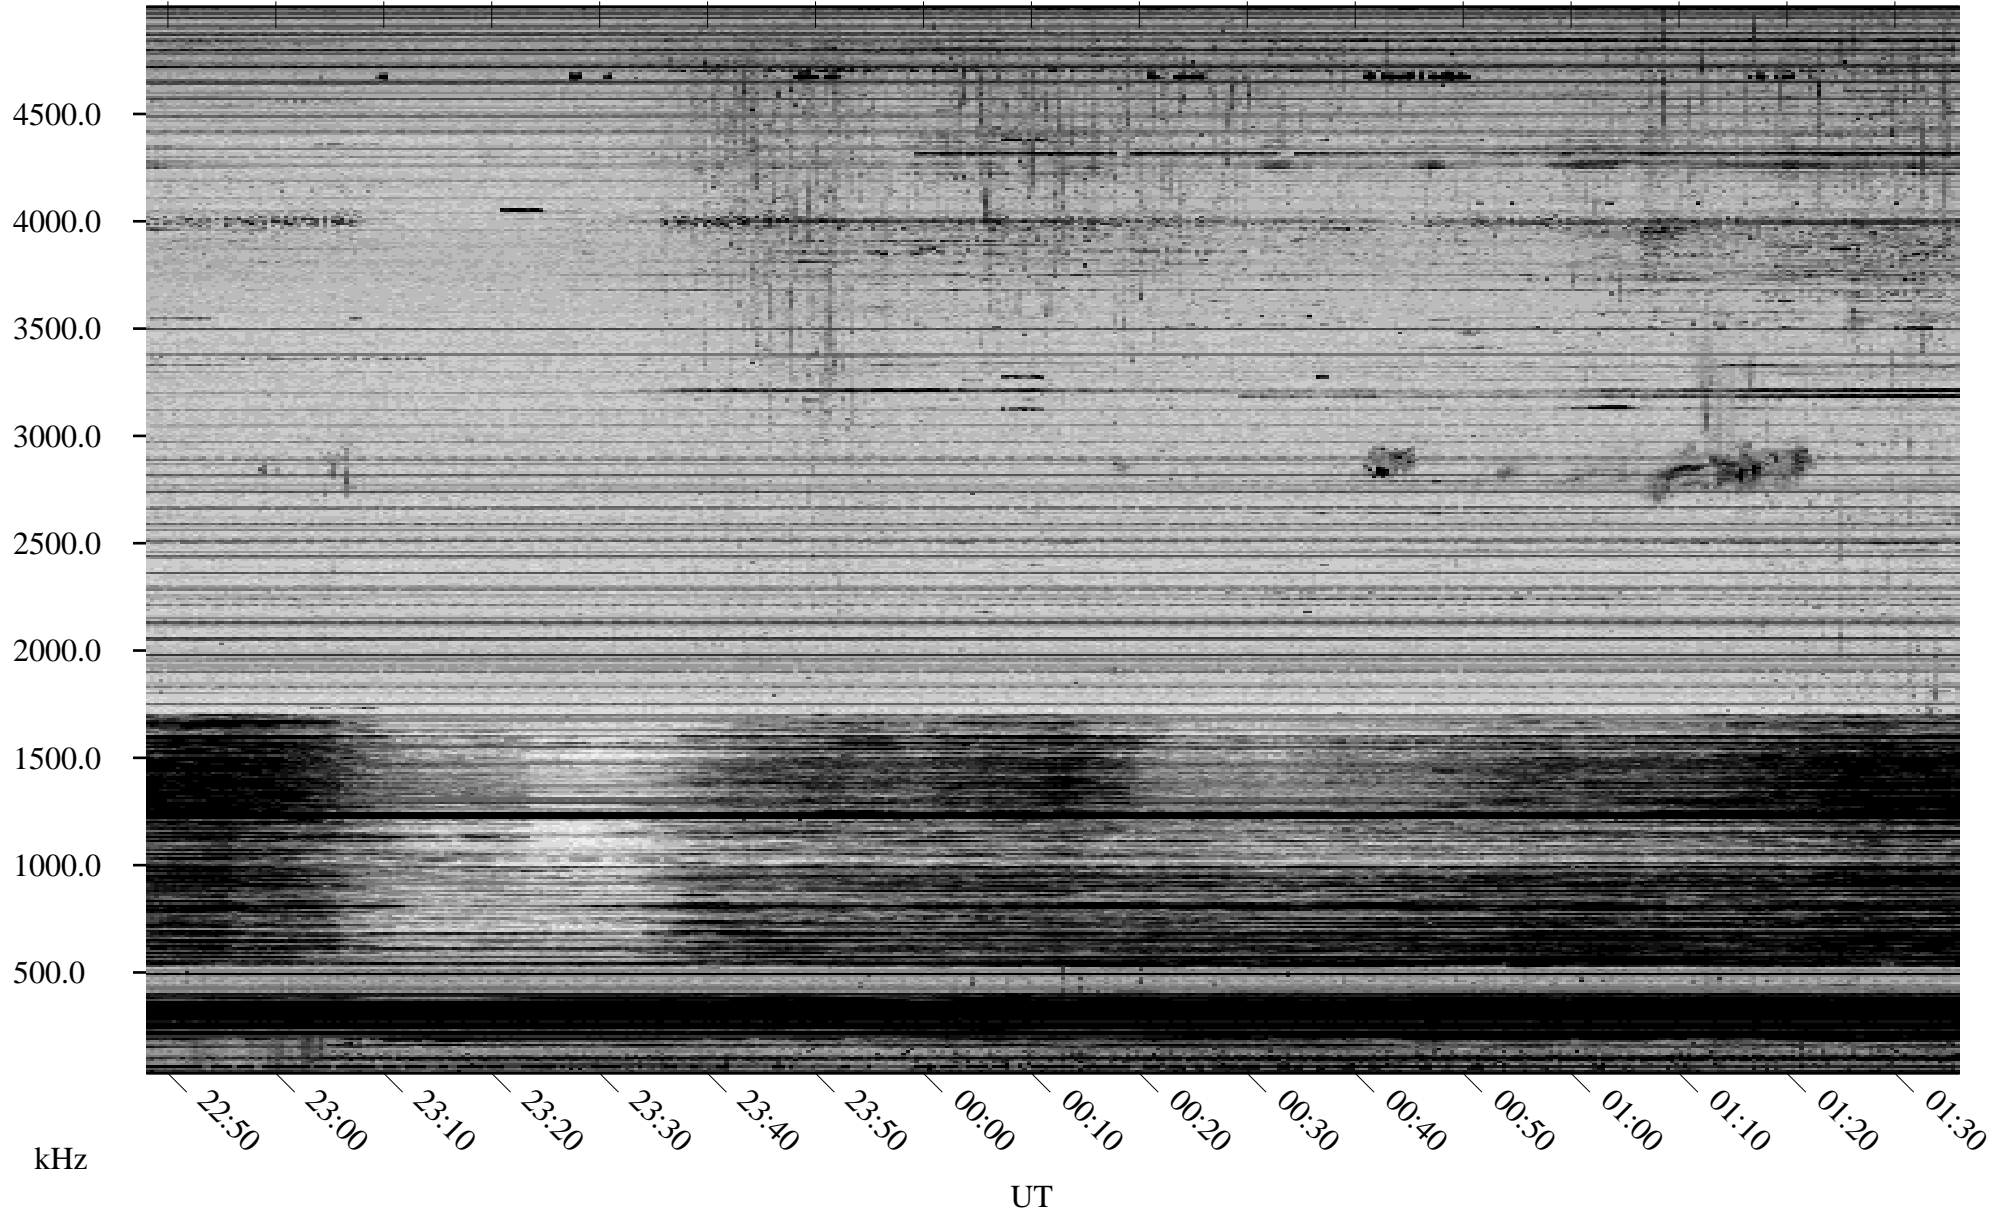

02/13/2007 Churchill, Manitoba

Linear Scale Black = 161 White = 15

CH07044L.R00m max_12

Page 1

02/13/2007 Churchill, Manitoba

Linear Scale Black = 161 White = 15

CH07044L.R00m max_12

Page 2

02/14/2007 Churchill, Manitoba

Linear Scale Black = 161 White = 15

CH07044L.R00m max_12

Page 3

02/14/2007 Churchill, Manitoba

Linear Scale Black = 161 White = 15

CH07044L.R00m max_12

Page 4

02/14/2007 Churchill, Manitoba

Linear Scale Black = 161 White = 15

CH07044L.R00m max_12

Page 5

02/14/2007 Churchill, Manitoba

Linear Scale Black = 161 White = 15

CH07044L.R00m max_12

Page 6

02/14/2007 Churchill, Manitoba

Linear Scale Black = 161 White = 15

CH07044L.R00m max_12

Page 7

02/14/2007 Churchill, Manitoba

Linear Scale Black = 161 White = 15

CH07044L.R00m max_12

Page 8