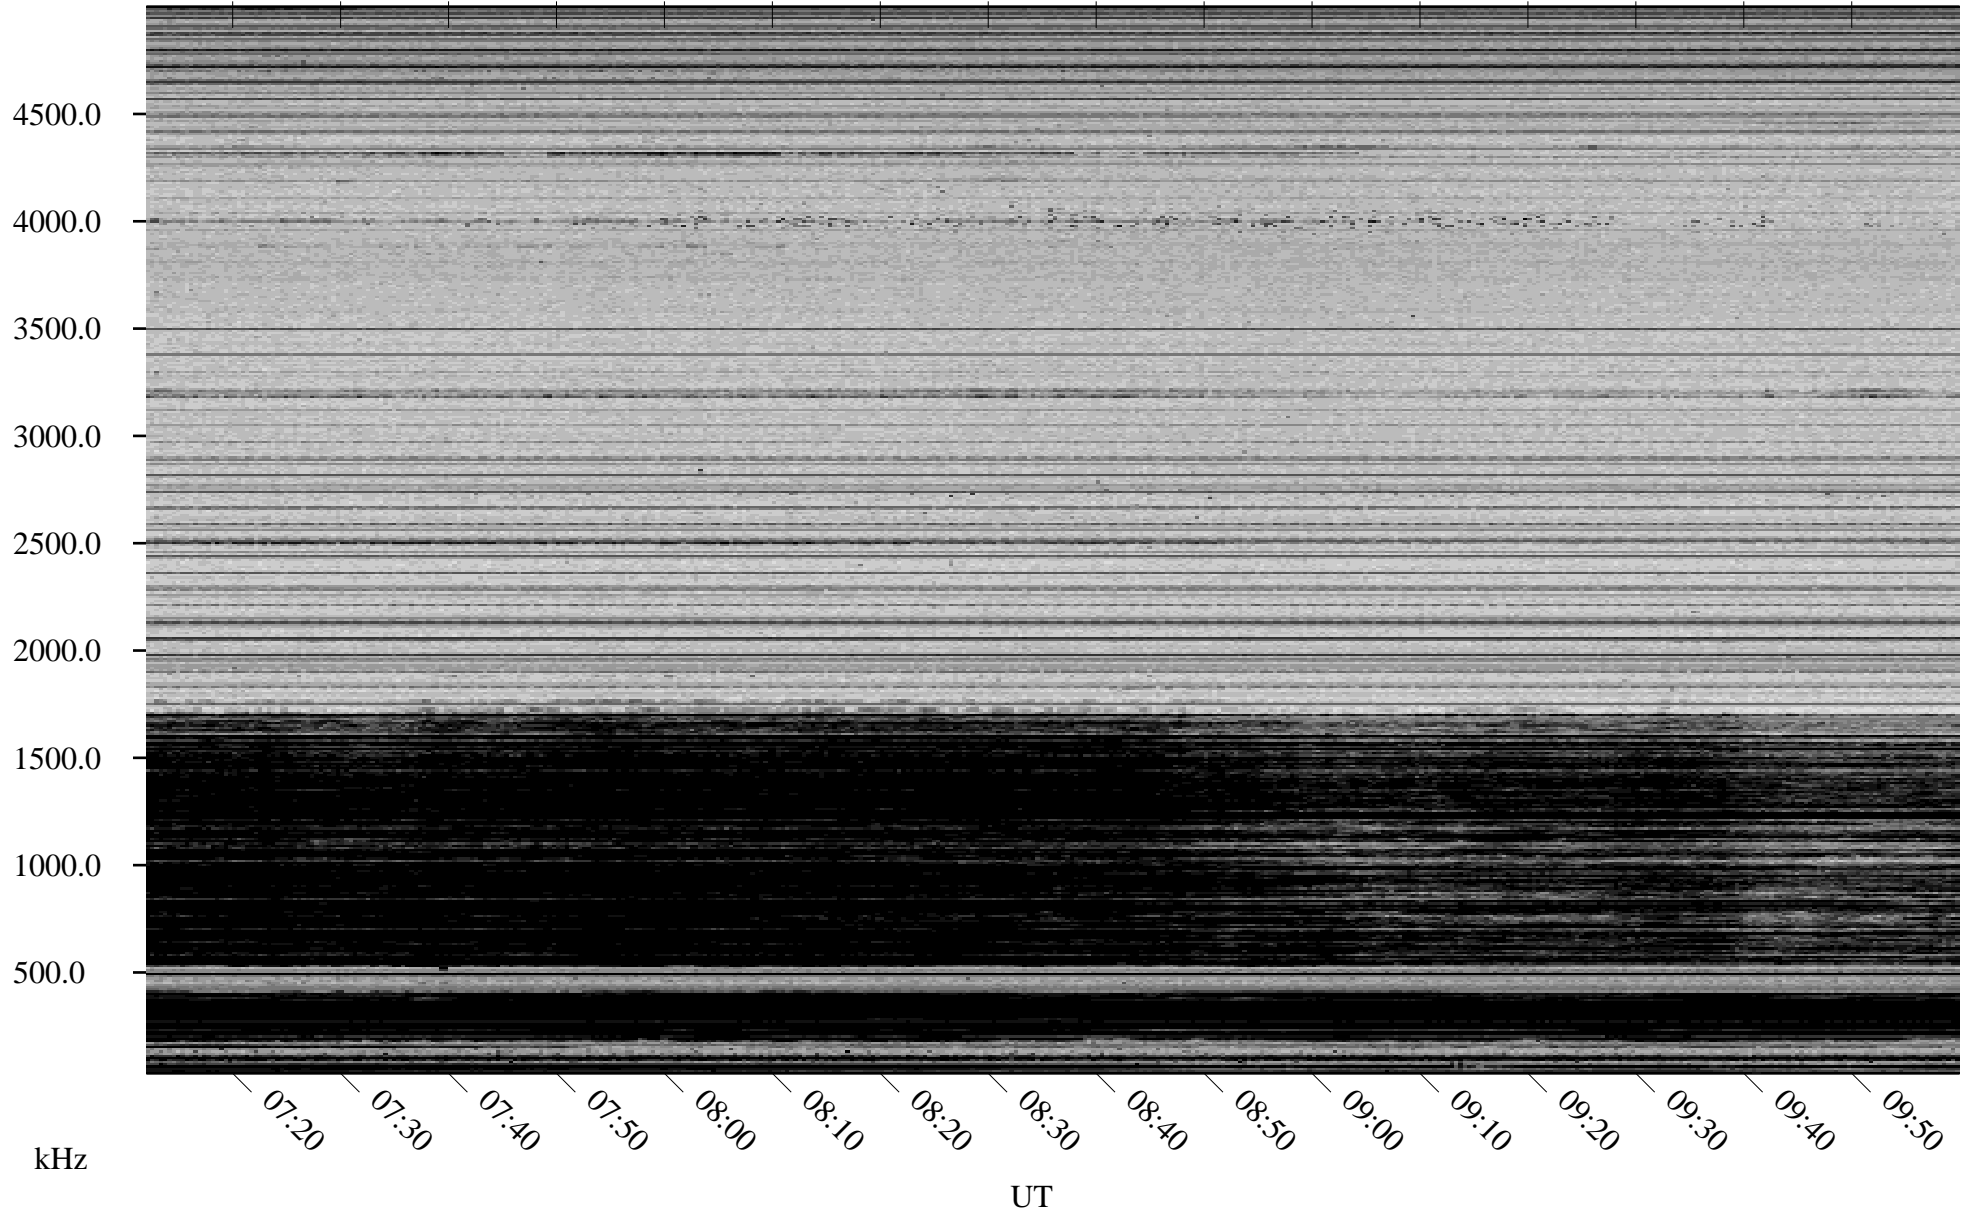

02/13/2007 Churchill, Manitoba

Linear Scale Black = 161 White = 15

CH07044L.R00m max_12

Page 1

02/13/2007 Churchill, Manitoba

Linear Scale Black = 161 White = 15

CH07044L.R00m max_12

Page 2

02/14/2007 Churchill, Manitoba

Linear Scale Black = 161 White = 15

CH07044L.R00m max_12

Page 3

02/14/2007 Churchill, Manitoba

Linear Scale Black = 161 White = 15

CH07044L.R00m max_12

Page 4

02/14/2007 Churchill, Manitoba

Linear Scale Black = 161 White = 15

CH07044L.R00m max_12

Page 5

02/14/2007 Churchill, Manitoba

Linear Scale Black = 161 White = 15

CH07044L.R00m max_12

Page 6

02/14/2007 Churchill, Manitoba

Linear Scale Black = 161 White = 15

CH07044L.R00m max_12

Page 7

02/14/2007 Churchill, Manitoba

Linear Scale Black = 161 White = 15

CH07044L.R00m max_12

Page 8