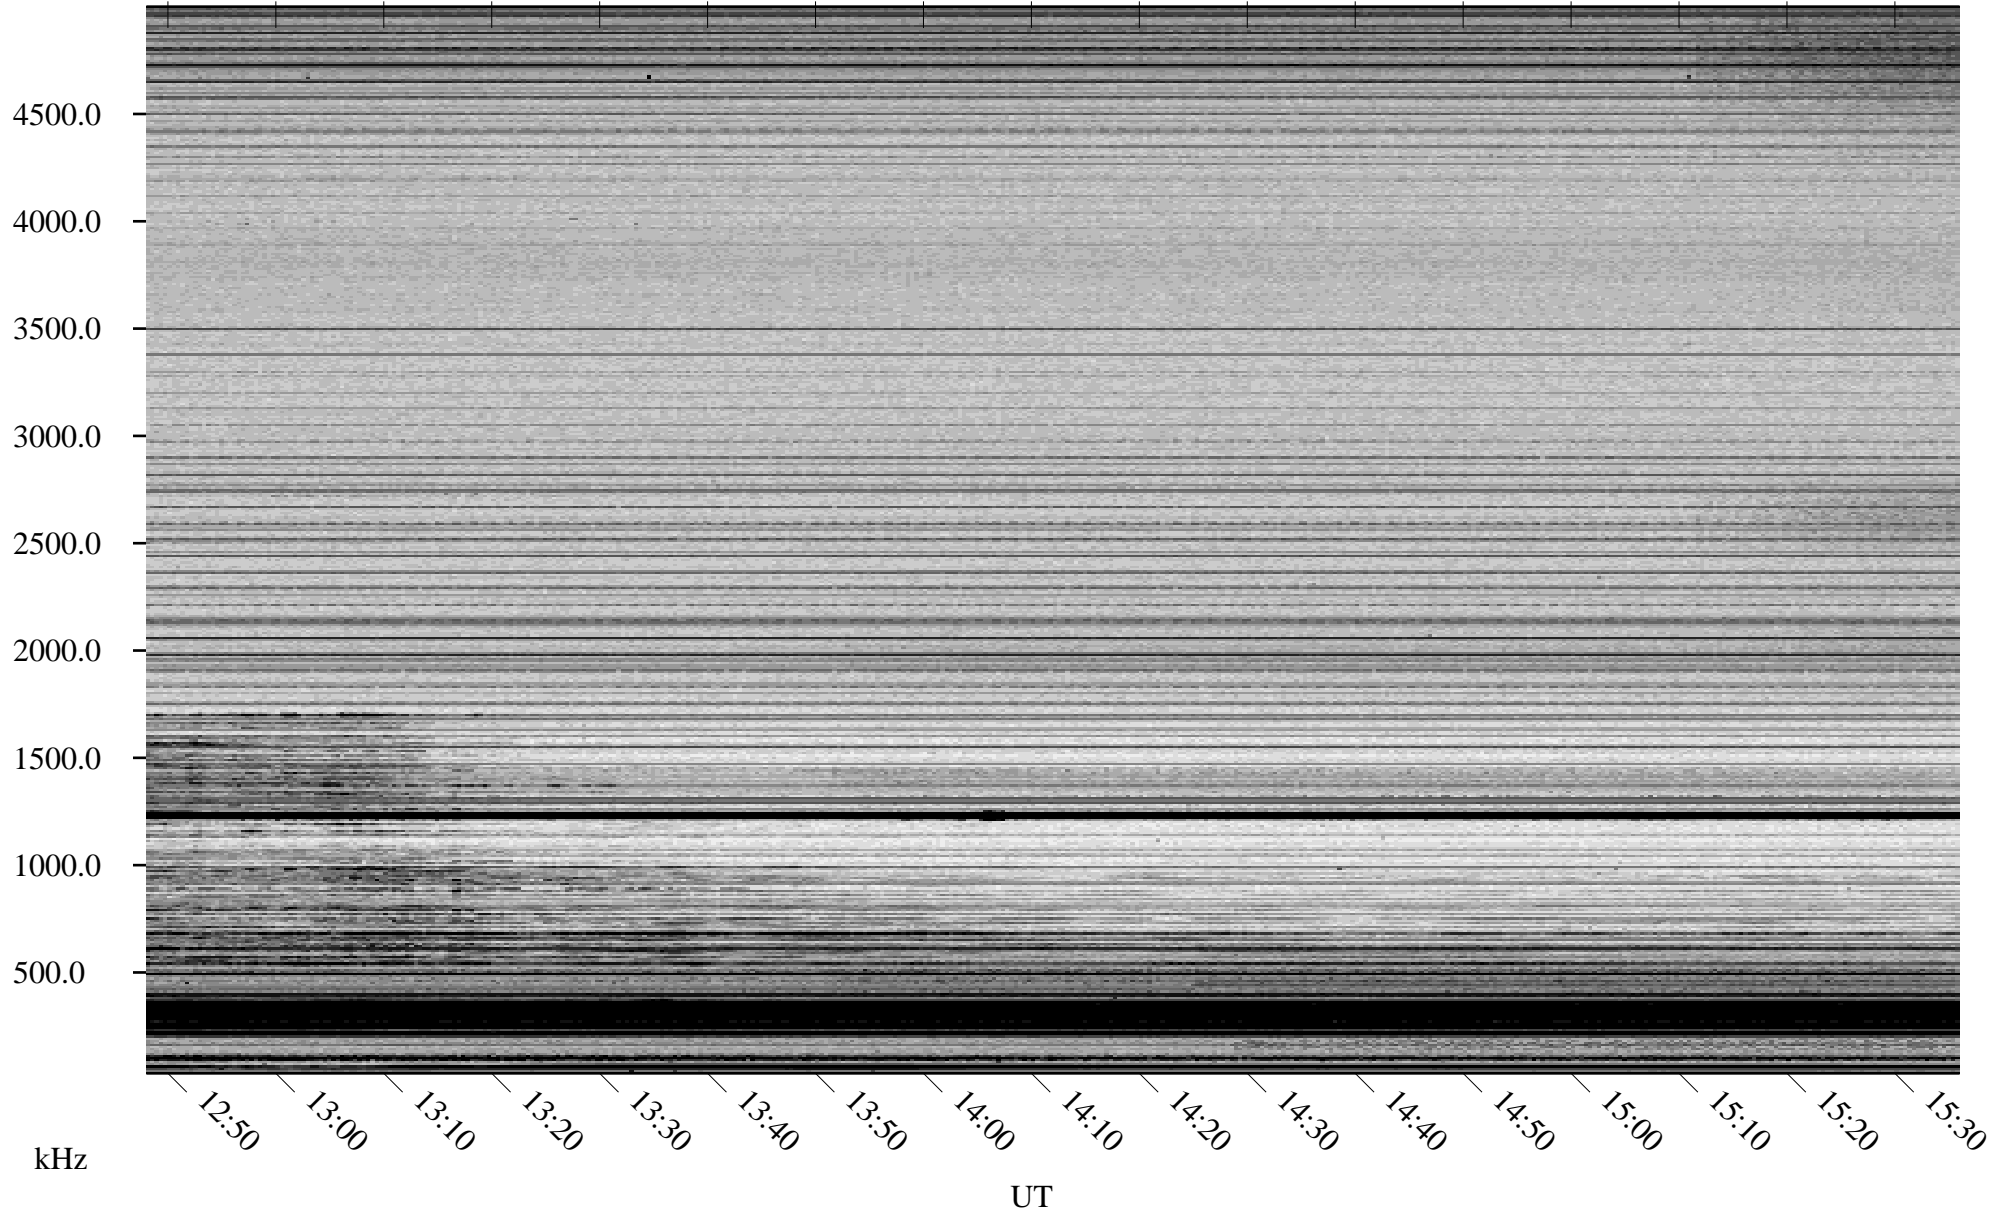

02/13/2007 Churchill, Manitoba

Linear Scale Black = 161 White = 15

CH07044L.R00m max_12

Page 1

02/13/2007 Churchill, Manitoba

Linear Scale Black = 161 White = 15

CH07044L.R00m max_12

Page 2

02/14/2007 Churchill, Manitoba

Linear Scale Black = 161 White = 15

CH07044L.R00m max_12

Page 3

02/14/2007 Churchill, Manitoba

Linear Scale Black = 161 White = 15

CH07044L.R00m max_12

Page 4

02/14/2007 Churchill, Manitoba

Linear Scale Black = 161 White = 15

CH07044L.R00m max_12

Page 5

02/14/2007 Churchill, Manitoba

Linear Scale Black = 161 White = 15

CH07044L.R00m max_12

Page 6

02/14/2007 Churchill, Manitoba

Linear Scale Black = 161 White = 15

CH07044L.R00m max_12

Page 7

02/14/2007 Churchill, Manitoba

Linear Scale Black = 161 White = 15

CH07044L.R00m max_12

Page 8