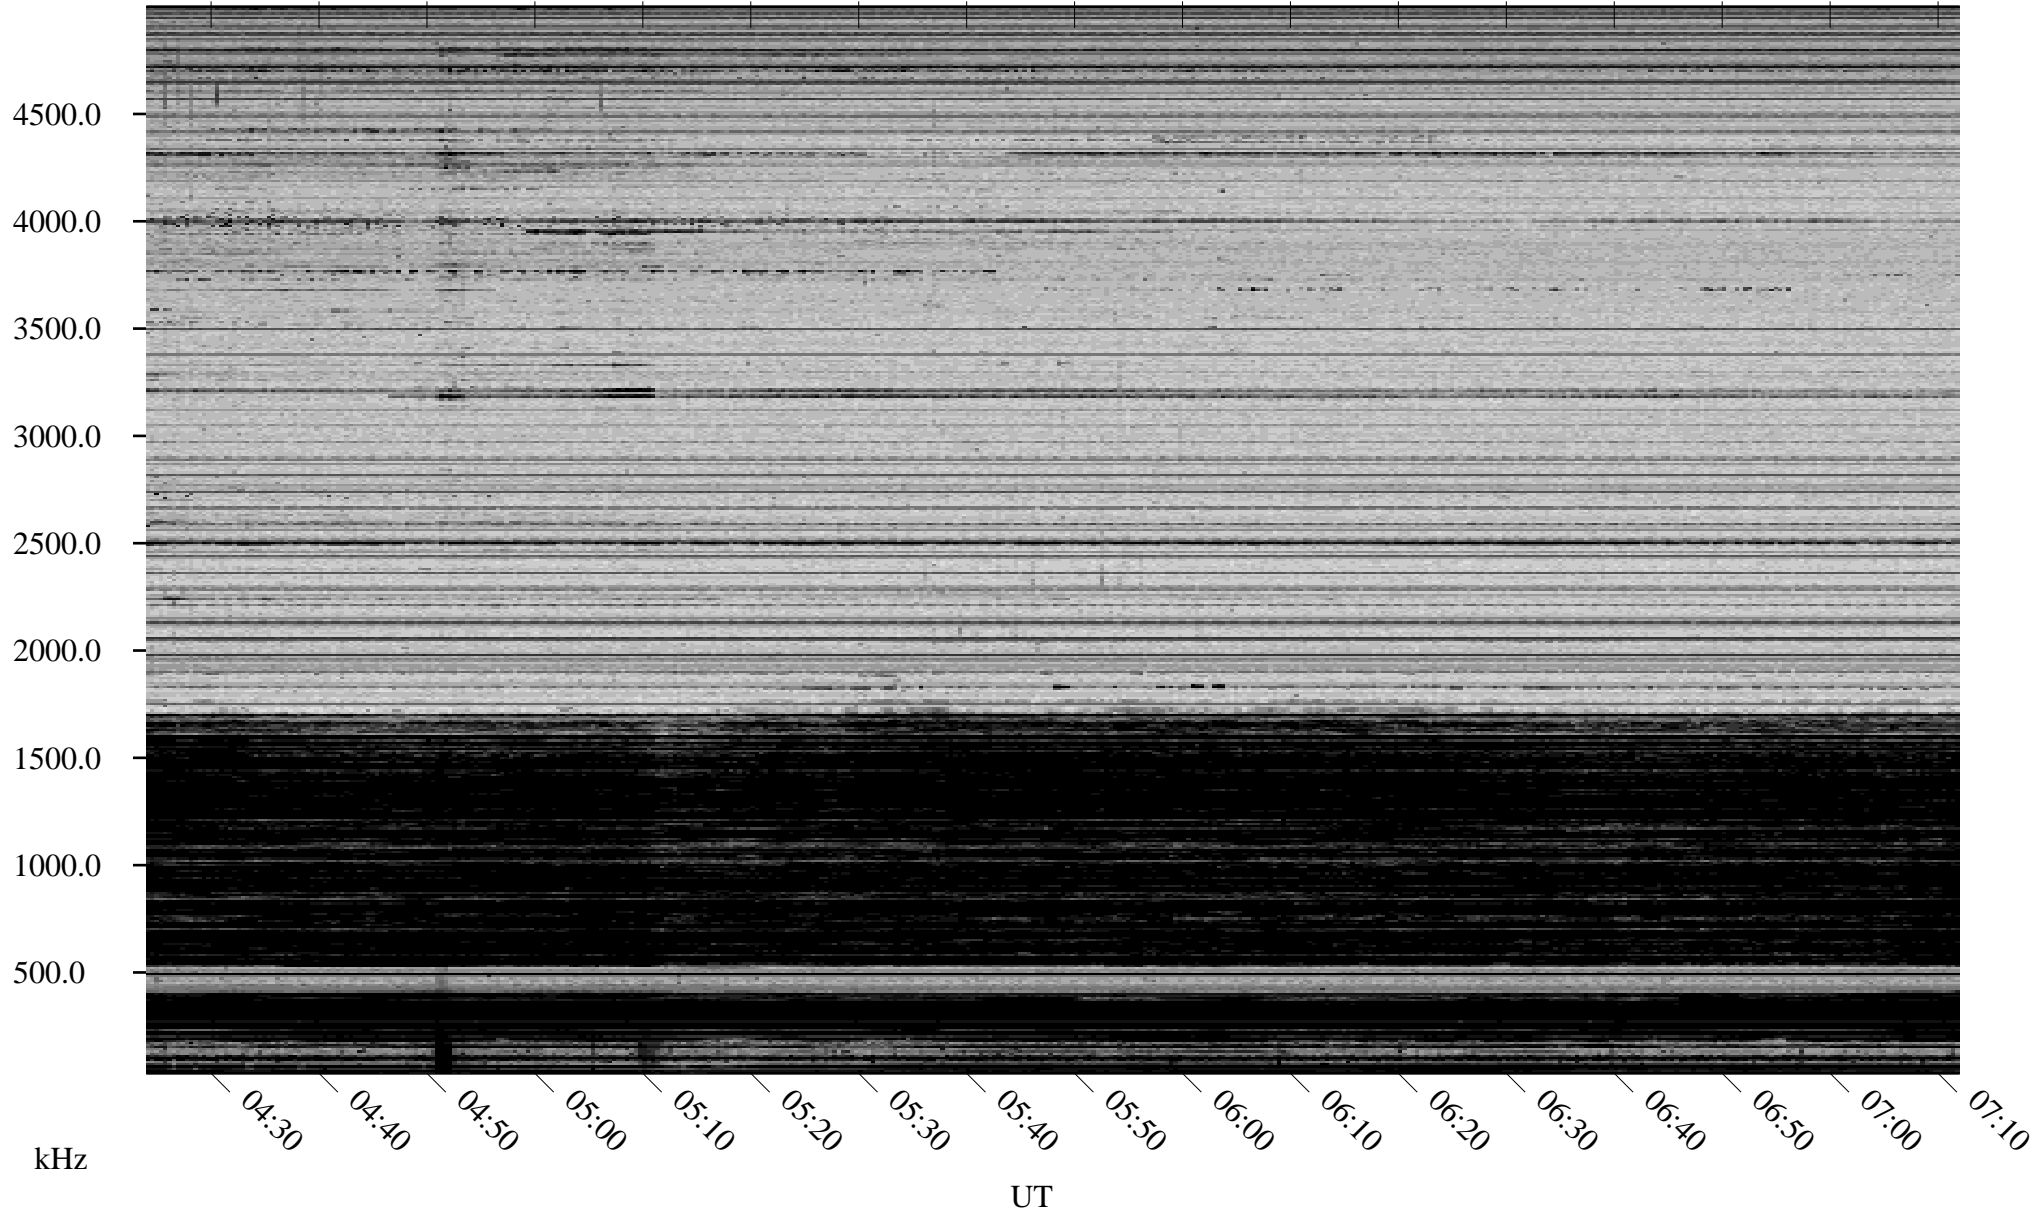

02/13/2007 Churchill, Manitoba

Linear Scale Black = 161 White = 15

CH07044L.R00m max_12

Page 1

02/13/2007 Churchill, Manitoba

Linear Scale Black = 161 White = 15

CH07044L.R00m max_12

Page 2

02/14/2007 Churchill, Manitoba

Linear Scale Black = 161 White = 15

CH07044L.R00m max_12

Page 3

02/14/2007 Churchill, Manitoba

Linear Scale Black = 161 White = 15

CH07044L.R00m max_12

Page 4

02/14/2007 Churchill, Manitoba

Linear Scale Black = 161 White = 15

CH07044L.R00m max_12

Page 5

02/14/2007 Churchill, Manitoba

Linear Scale Black = 161 White = 15

CH07044L.R00m max_12

Page 6

02/14/2007 Churchill, Manitoba

Linear Scale Black = 161 White = 15

CH07044L.R00m max_12

Page 7

02/14/2007 Churchill, Manitoba

Linear Scale Black = 161 White = 15

CH07044L.R00m max_12

Page 8