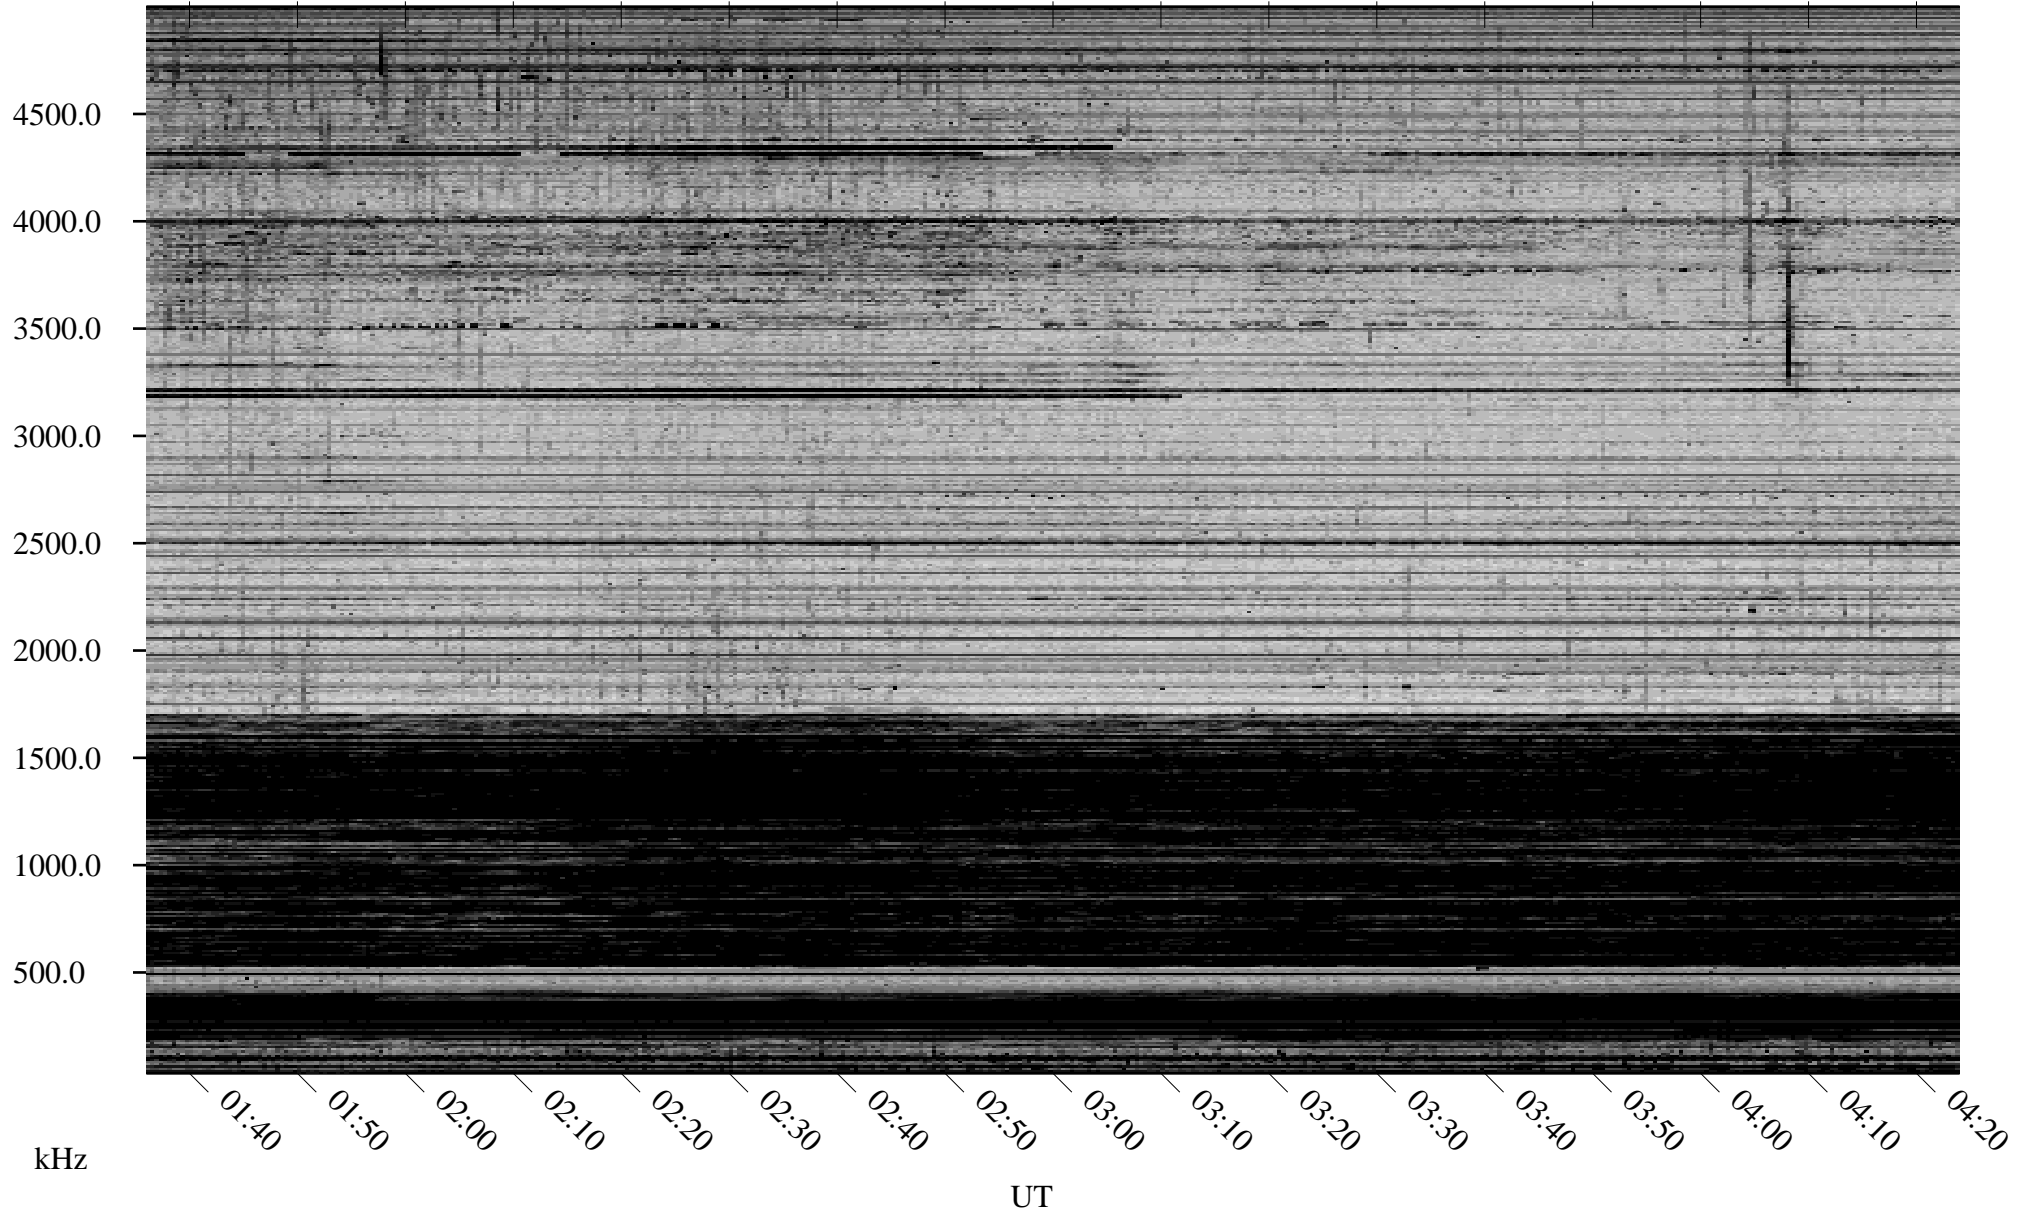

02/13/2007 Churchill, Manitoba

Linear Scale Black = 161 White = 15

CH07044L.R00m max_12

Page 1

02/13/2007 Churchill, Manitoba

Linear Scale Black = 161 White = 15

CH07044L.R00m max_12

Page 2

02/14/2007 Churchill, Manitoba

Linear Scale Black = 161 White = 15

CH07044L.R00m max_12

Page 3

02/14/2007 Churchill, Manitoba

Linear Scale Black = 161 White = 15

CH07044L.R00m max_12

Page 4

02/14/2007 Churchill, Manitoba

Linear Scale Black = 161 White = 15

CH07044L.R00m max_12

Page 5

02/14/2007 Churchill, Manitoba

Linear Scale Black = 161 White = 15

CH07044L.R00m max_12

Page 6

02/14/2007 Churchill, Manitoba

Linear Scale Black = 161 White = 15

CH07044L.R00m max_12

Page 7

02/14/2007 Churchill, Manitoba

Linear Scale Black = 161 White = 15

CH07044L.R00m max_12

Page 8