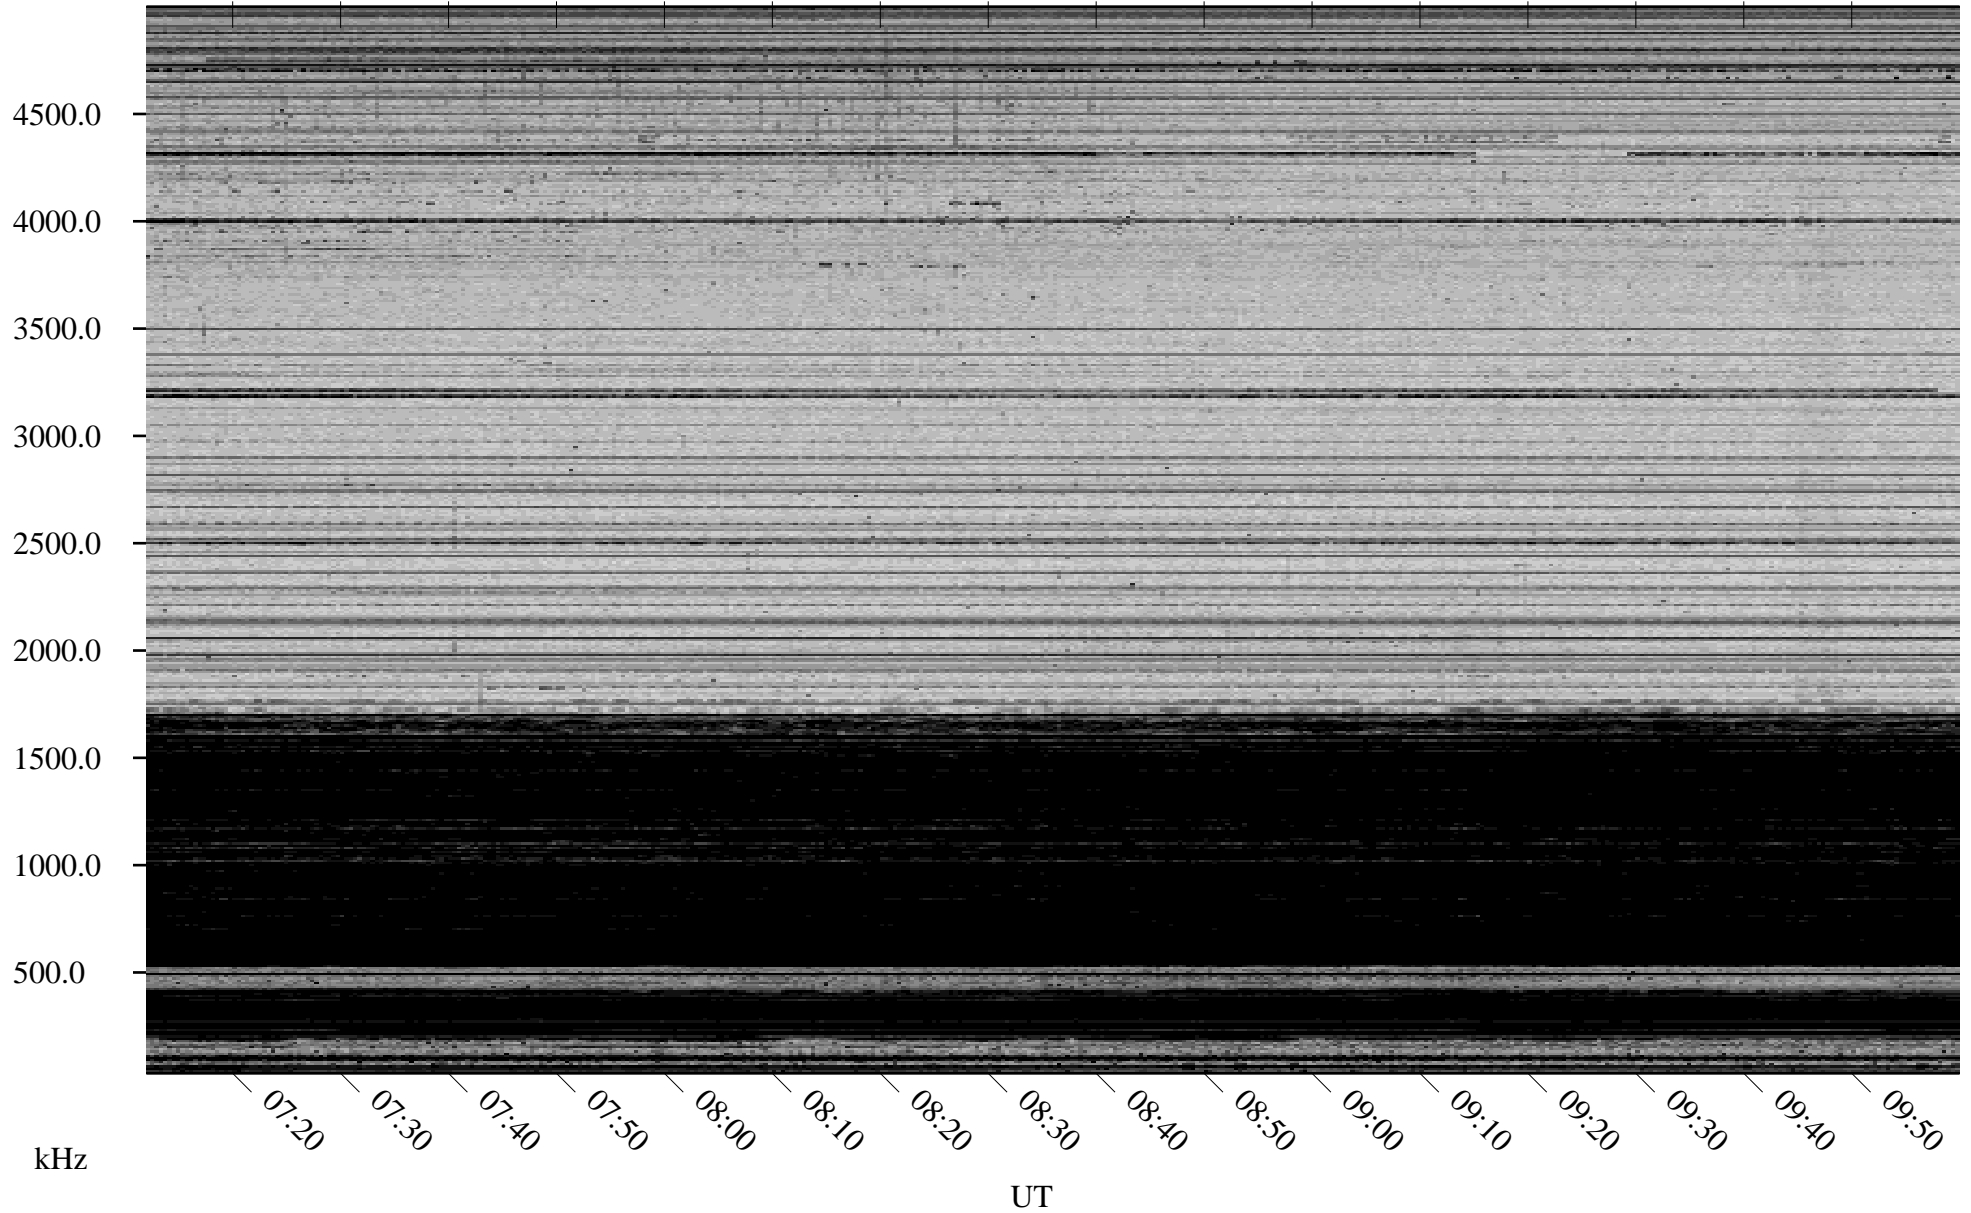

02/14/2007 Churchill, Manitoba

Linear Scale Black = 161 White = 15

CH07045L.R00m max_12

Page 1

02/14/2007 Churchill, Manitoba

Linear Scale Black = 161 White = 15

CH07045L.R00m max_12

Page 2

02/15/2007 Churchill, Manitoba

Linear Scale Black = 161 White = 15

CH07045L.R00m max_12

Page 3

02/15/2007 Churchill, Manitoba

Linear Scale Black = 161 White = 15

CH07045L.R00m max_12

Page 4

02/15/2007 Churchill, Manitoba

Linear Scale Black = 161 White = 15

CH07045L.R00m max_12

Page 5

02/15/2007 Churchill, Manitoba

Linear Scale Black = 161 White = 15

CH07045L.R00m max_12

Page 6

02/15/2007 Churchill, Manitoba

Linear Scale Black = 161 White = 15

CH07045L.R00m max_12

Page 7

02/15/2007 Churchill, Manitoba

Linear Scale Black = 161 White = 15

CH07045L.R00m max_12

Page 8