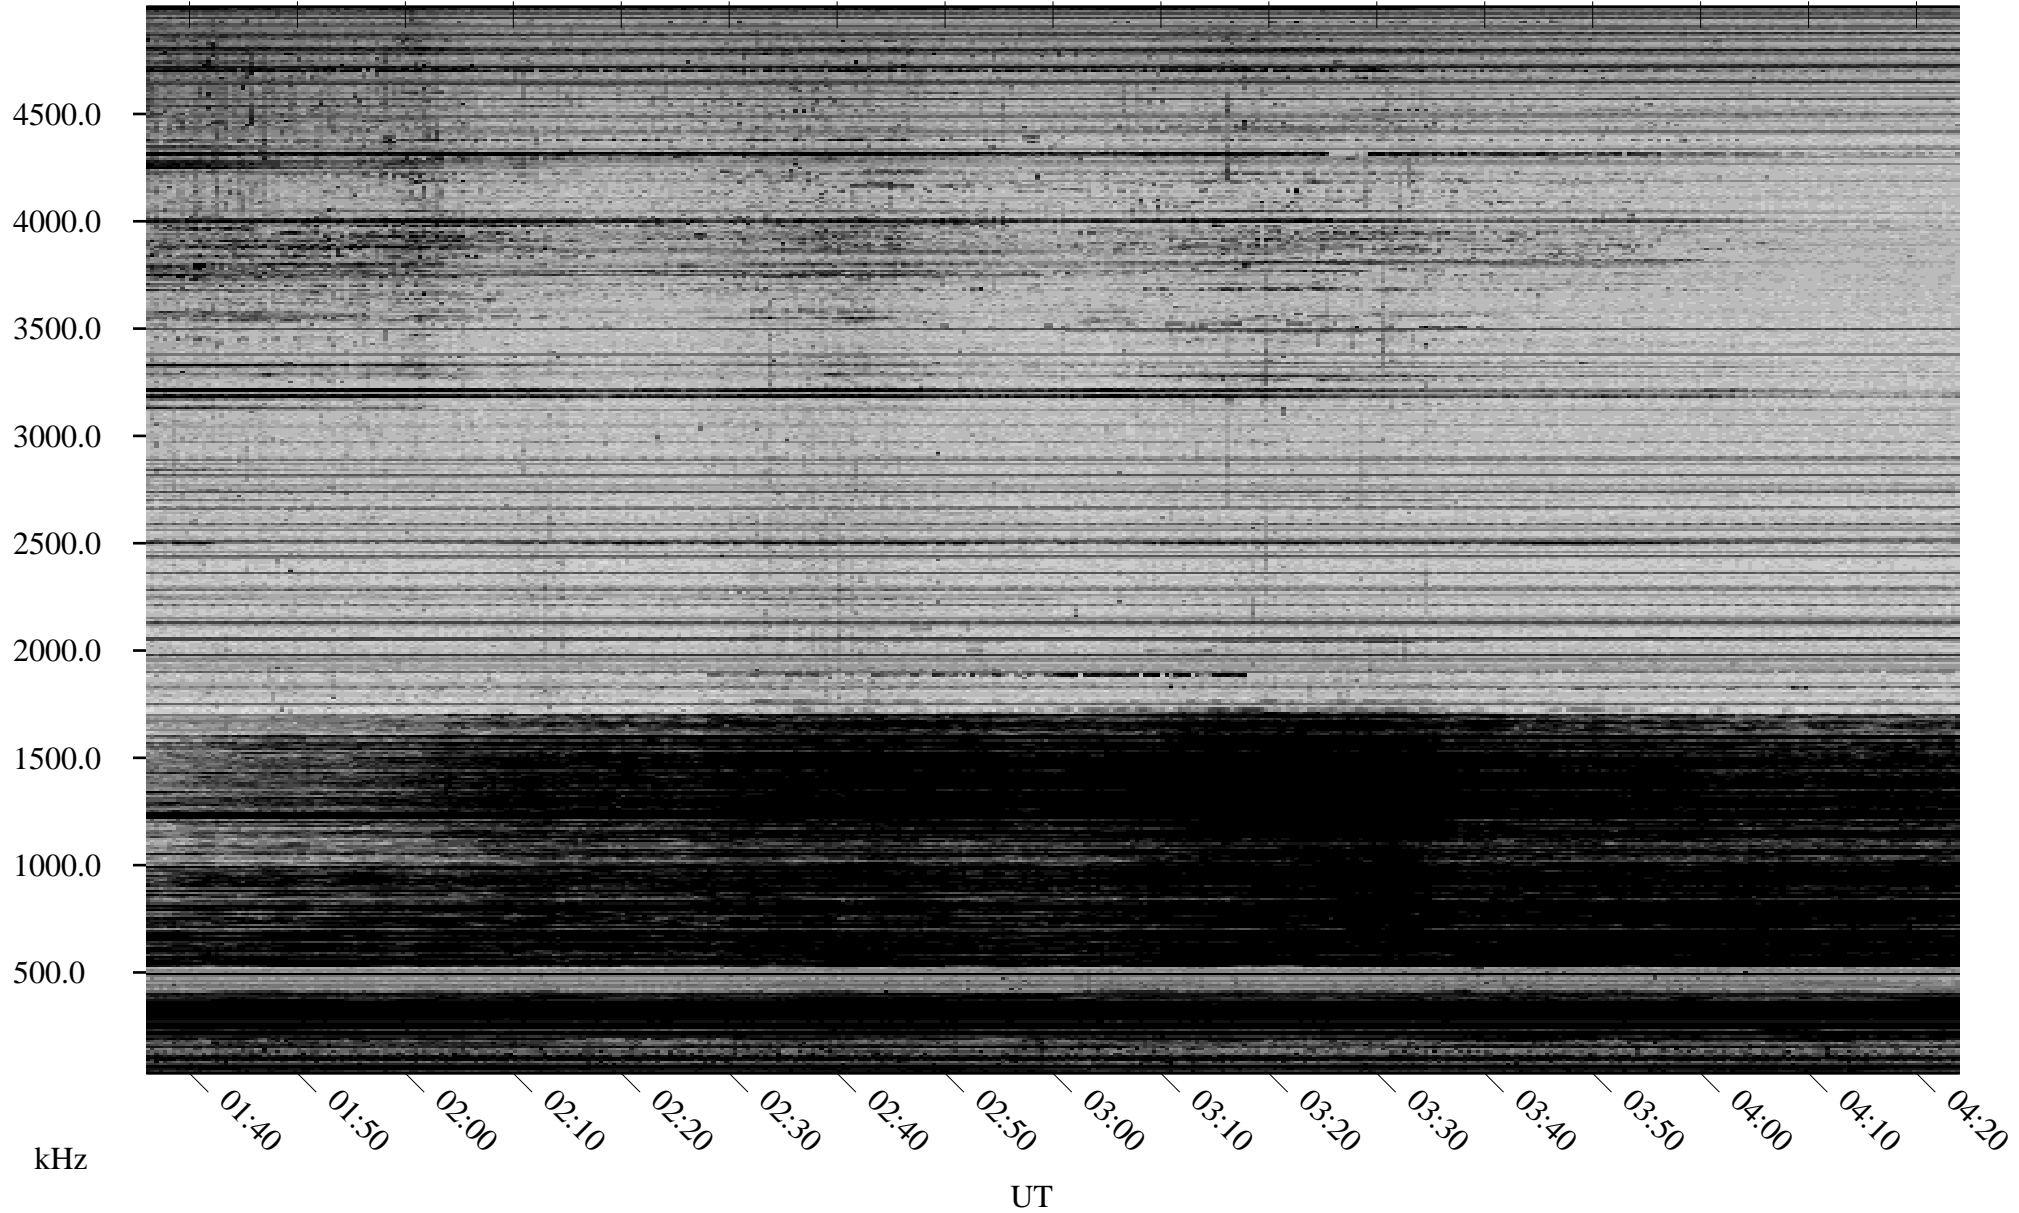

02/14/2007 Churchill, Manitoba

Linear Scale Black = 161 White = 15

CH07045L.R00m max_12

Page 1

02/14/2007 Churchill, Manitoba

Linear Scale Black = 161 White = 15

CH07045L.R00m max_12

Page 2

02/15/2007 Churchill, Manitoba

Linear Scale Black = 161 White = 15

CH07045L.R00m max_12

Page 3

02/15/2007 Churchill, Manitoba

Linear Scale Black = 161 White = 15

CH07045L.R00m max_12

Page 4

02/15/2007 Churchill, Manitoba

Linear Scale Black = 161 White = 15

CH07045L.R00m max_12

Page 5

02/15/2007 Churchill, Manitoba

Linear Scale Black = 161 White = 15

CH07045L.R00m max_12

Page 6

02/15/2007 Churchill, Manitoba

Linear Scale Black = 161 White = 15

CH07045L.R00m max_12

Page 7

02/15/2007 Churchill, Manitoba

Linear Scale Black = 161 White = 15

CH07045L.R00m max_12

Page 8