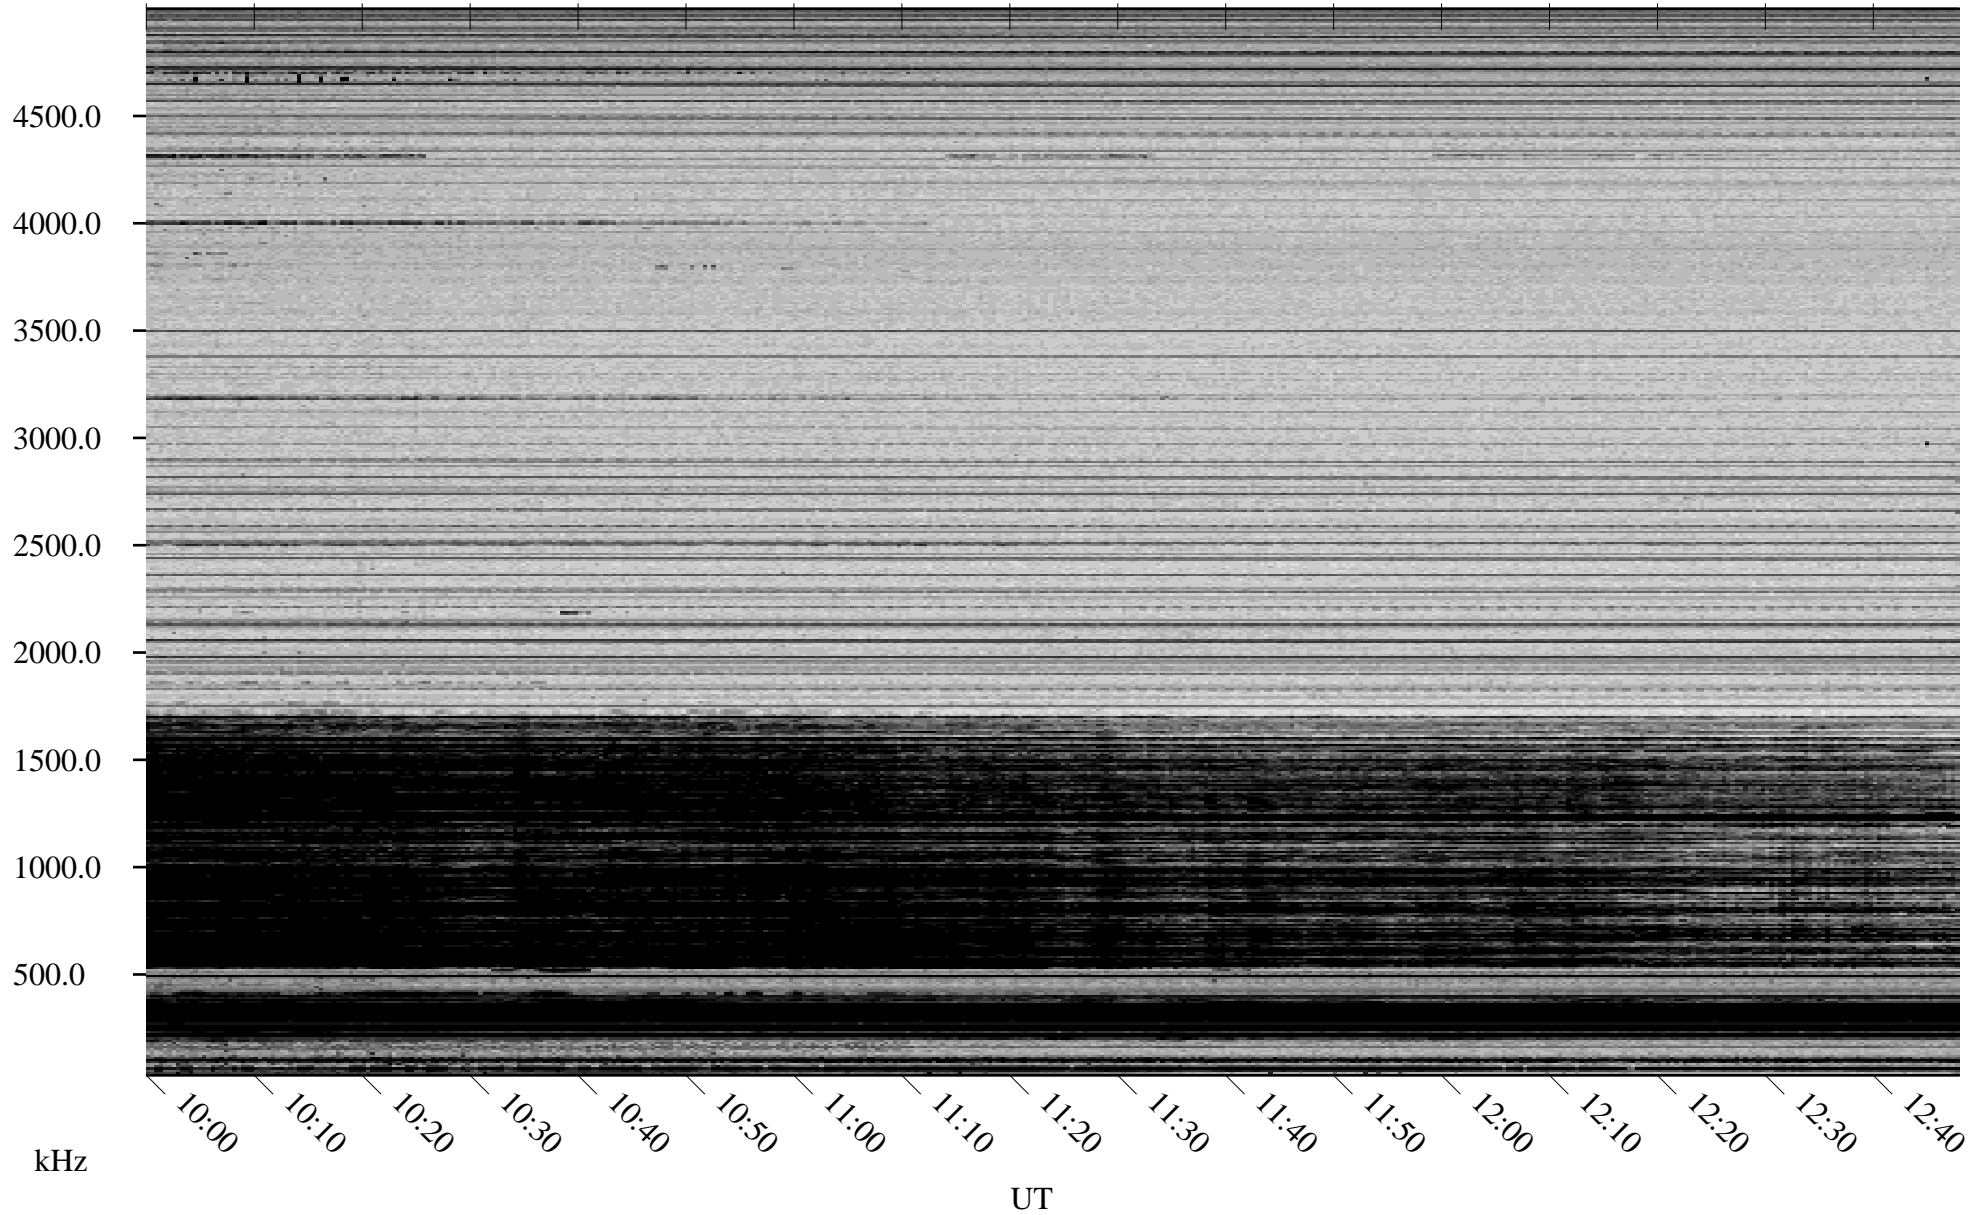

02/14/2007 Churchill, Manitoba

Linear Scale Black = 161 White = 15

CH07045L.R00m max_12

Page 1

02/14/2007 Churchill, Manitoba

Linear Scale Black = 161 White = 15

CH07045L.R00m max_12

Page 2

02/15/2007 Churchill, Manitoba

Linear Scale Black = 161 White = 15

CH07045L.R00m max_12

Page 3

02/15/2007 Churchill, Manitoba

Linear Scale Black = 161 White = 15

CH07045L.R00m max_12

Page 4

02/15/2007 Churchill, Manitoba

Linear Scale Black = 161 White = 15

CH07045L.R00m max_12

Page 5

02/15/2007 Churchill, Manitoba

Linear Scale Black = 161 White = 15

CH07045L.R00m max_12

Page 6

02/15/2007 Churchill, Manitoba

Linear Scale Black = 161 White = 15

CH07045L.R00m max_12

Page 7

02/15/2007 Churchill, Manitoba

Linear Scale Black = 161 White = 15

CH07045L.R00m max_12

Page 8