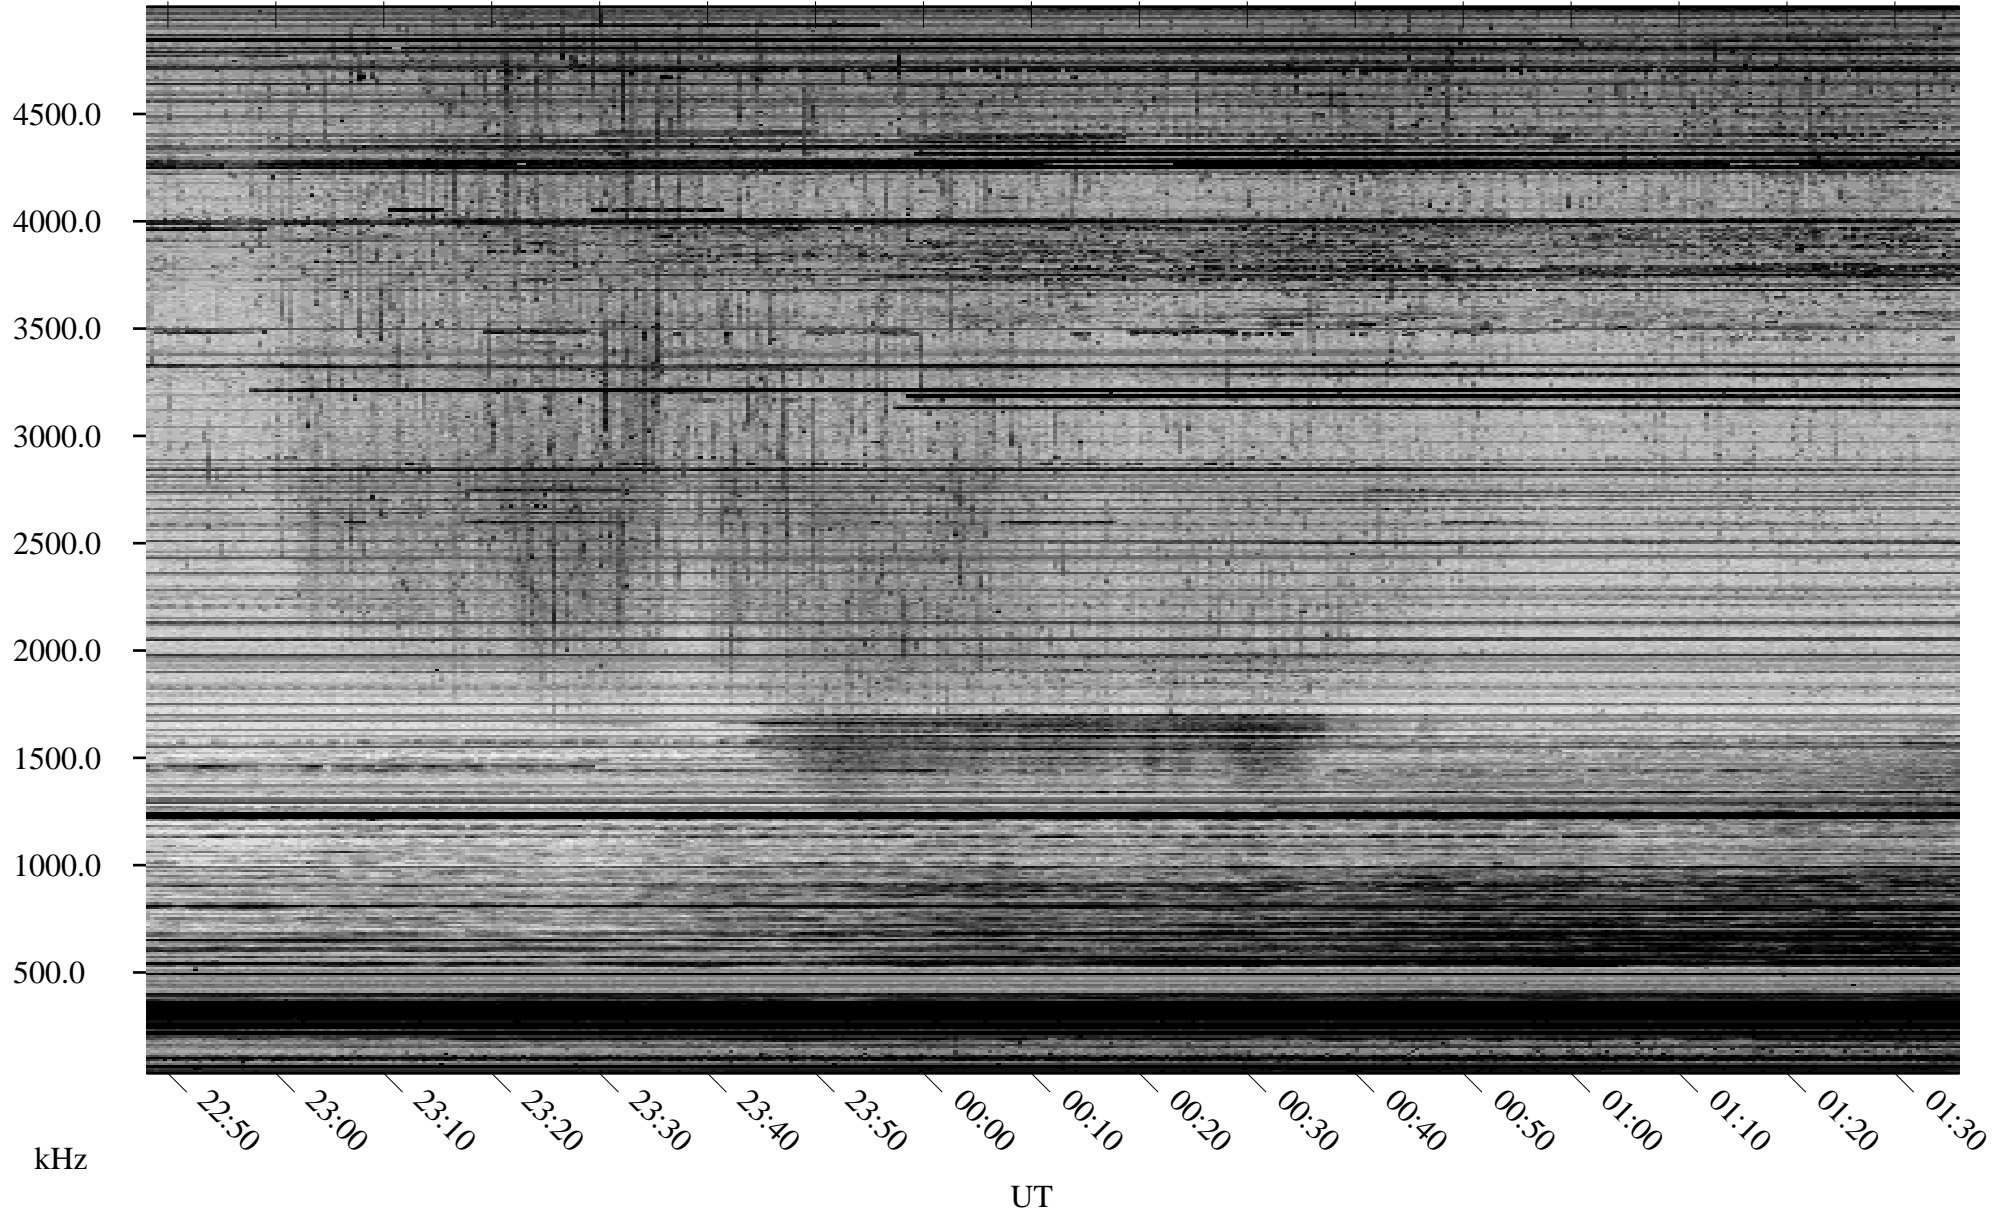

02/14/2007 Churchill, Manitoba

Linear Scale Black = 161 White = 15

CH07045L.R00m max_12

Page 1

02/14/2007 Churchill, Manitoba

Linear Scale Black = 161 White = 15

CH07045L.R00m max_12

Page 2

02/15/2007 Churchill, Manitoba

Linear Scale Black = 161 White = 15

CH07045L.R00m max_12

Page 3

02/15/2007 Churchill, Manitoba

Linear Scale Black = 161 White = 15

CH07045L.R00m max_12

Page 4

02/15/2007 Churchill, Manitoba

Linear Scale Black = 161 White = 15

CH07045L.R00m max_12

Page 5

02/15/2007 Churchill, Manitoba

Linear Scale Black = 161 White = 15

CH07045L.R00m max_12

Page 6

02/15/2007 Churchill, Manitoba

Linear Scale Black = 161 White = 15

CH07045L.R00m max_12

Page 7

02/15/2007 Churchill, Manitoba

Linear Scale Black = 161 White = 15

CH07045L.R00m max_12

Page 8