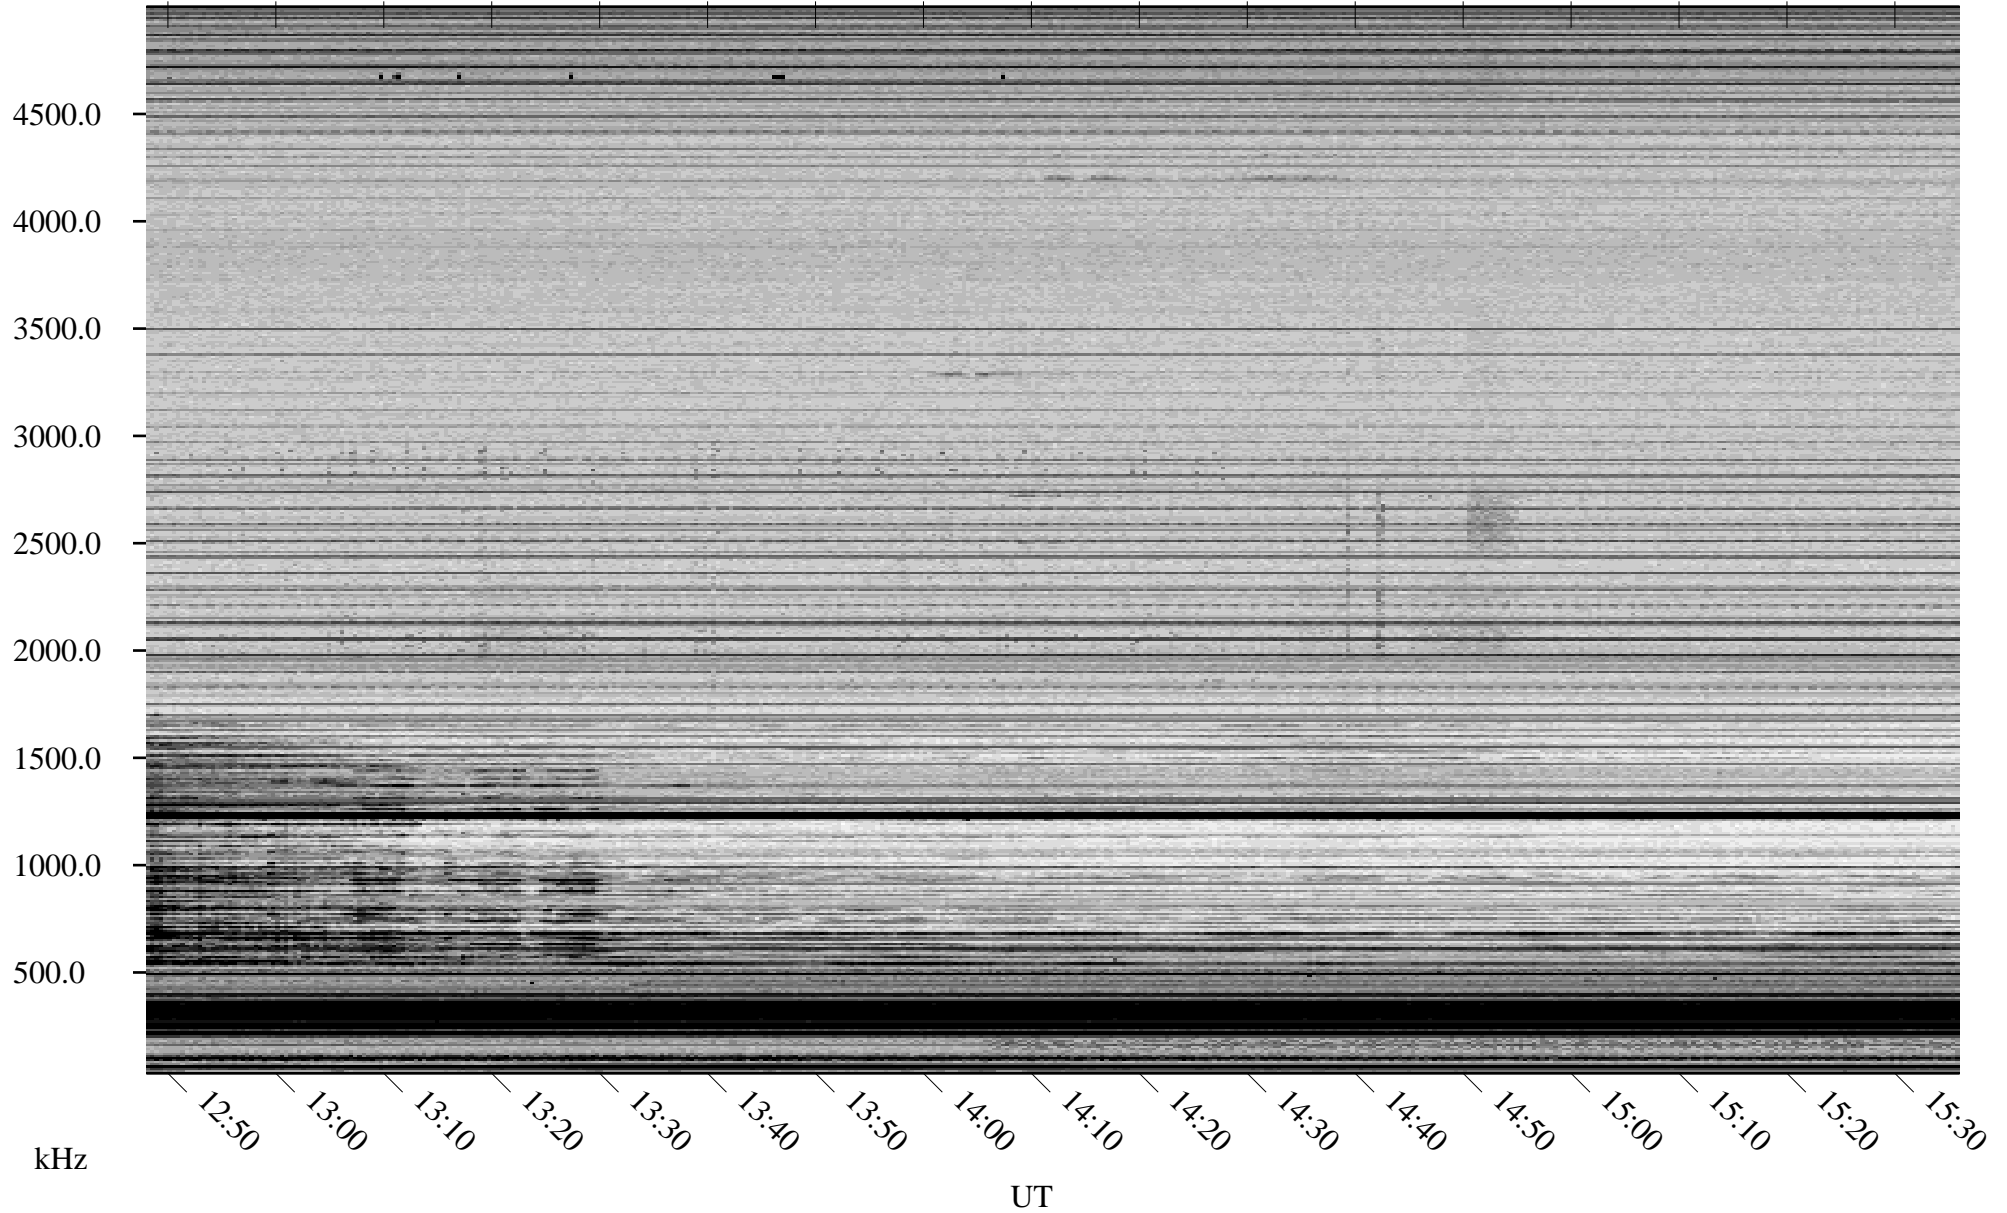

02/14/2007 Churchill, Manitoba

Linear Scale Black = 161 White = 15

CH07045L.R00m max_12

Page 1

02/14/2007 Churchill, Manitoba

Linear Scale Black = 161 White = 15

CH07045L.R00m max_12

Page 2

02/15/2007 Churchill, Manitoba

Linear Scale Black = 161 White = 15

CH07045L.R00m max_12

Page 3

02/15/2007 Churchill, Manitoba

Linear Scale Black = 161 White = 15

CH07045L.R00m max_12

Page 4

02/15/2007 Churchill, Manitoba

Linear Scale Black = 161 White = 15

CH07045L.R00m max_12

Page 5

02/15/2007 Churchill, Manitoba

Linear Scale Black = 161 White = 15

CH07045L.R00m max_12

Page 6

02/15/2007 Churchill, Manitoba

Linear Scale Black = 161 White = 15

CH07045L.R00m max_12

Page 7

02/15/2007 Churchill, Manitoba

Linear Scale Black = 161 White = 15

CH07045L.R00m max_12

Page 8