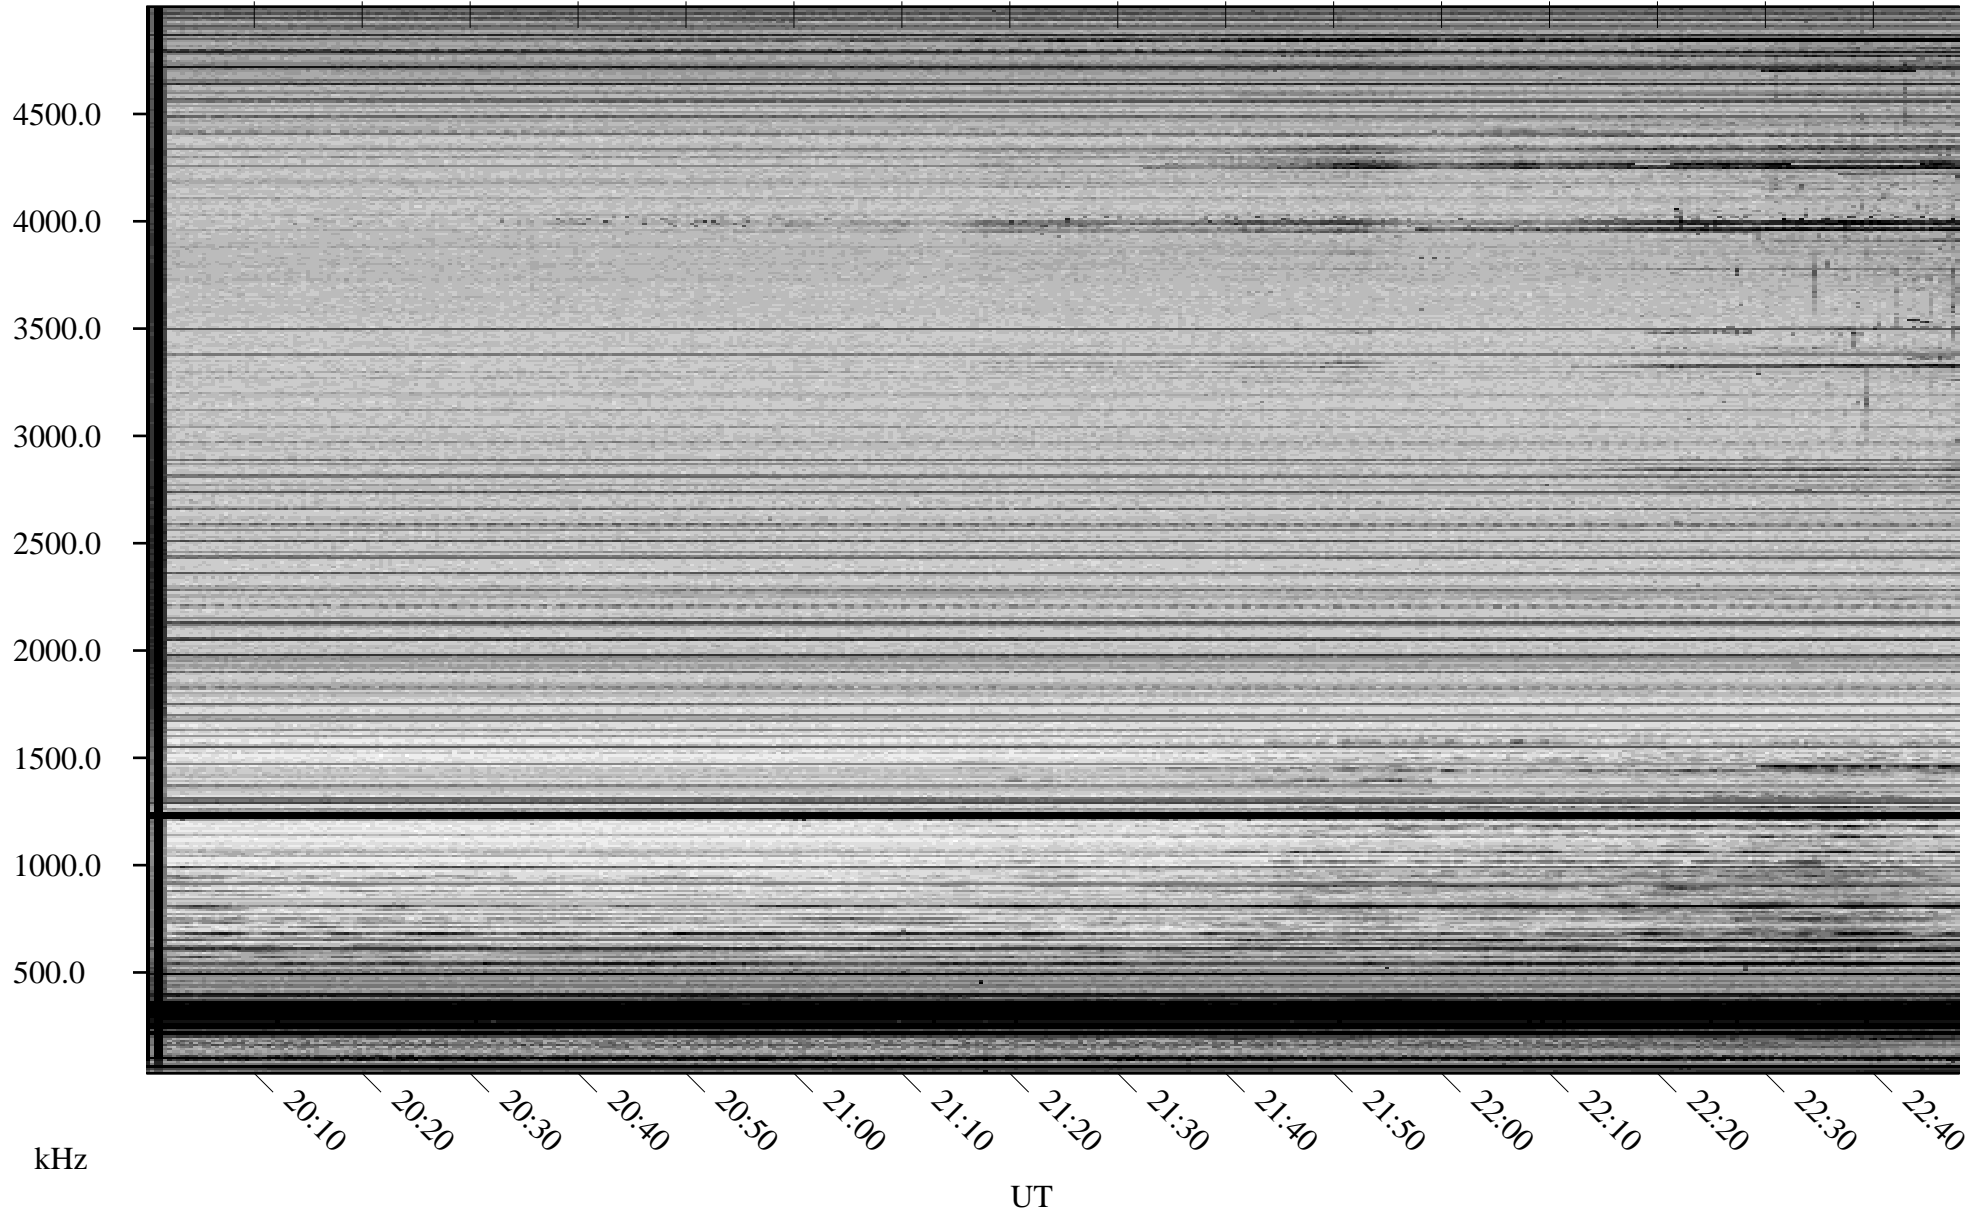

02/14/2007 Churchill, Manitoba

Linear Scale Black = 161 White = 15

CH07045L.R00m max_12

Page 1

02/14/2007 Churchill, Manitoba

Linear Scale Black = 161 White = 15

CH07045L.R00m max_12

Page 2

02/15/2007 Churchill, Manitoba

Linear Scale Black = 161 White = 15

CH07045L.R00m max_12

Page 3

02/15/2007 Churchill, Manitoba

Linear Scale Black = 161 White = 15

CH07045L.R00m max_12

Page 4

02/15/2007 Churchill, Manitoba

Linear Scale Black = 161 White = 15

CH07045L.R00m max_12

Page 5

02/15/2007 Churchill, Manitoba

Linear Scale Black = 161 White = 15

CH07045L.R00m max_12

Page 6

02/15/2007 Churchill, Manitoba

Linear Scale Black = 161 White = 15

CH07045L.R00m max_12

Page 7

02/15/2007 Churchill, Manitoba

Linear Scale Black = 161 White = 15

CH07045L.R00m max_12

Page 8