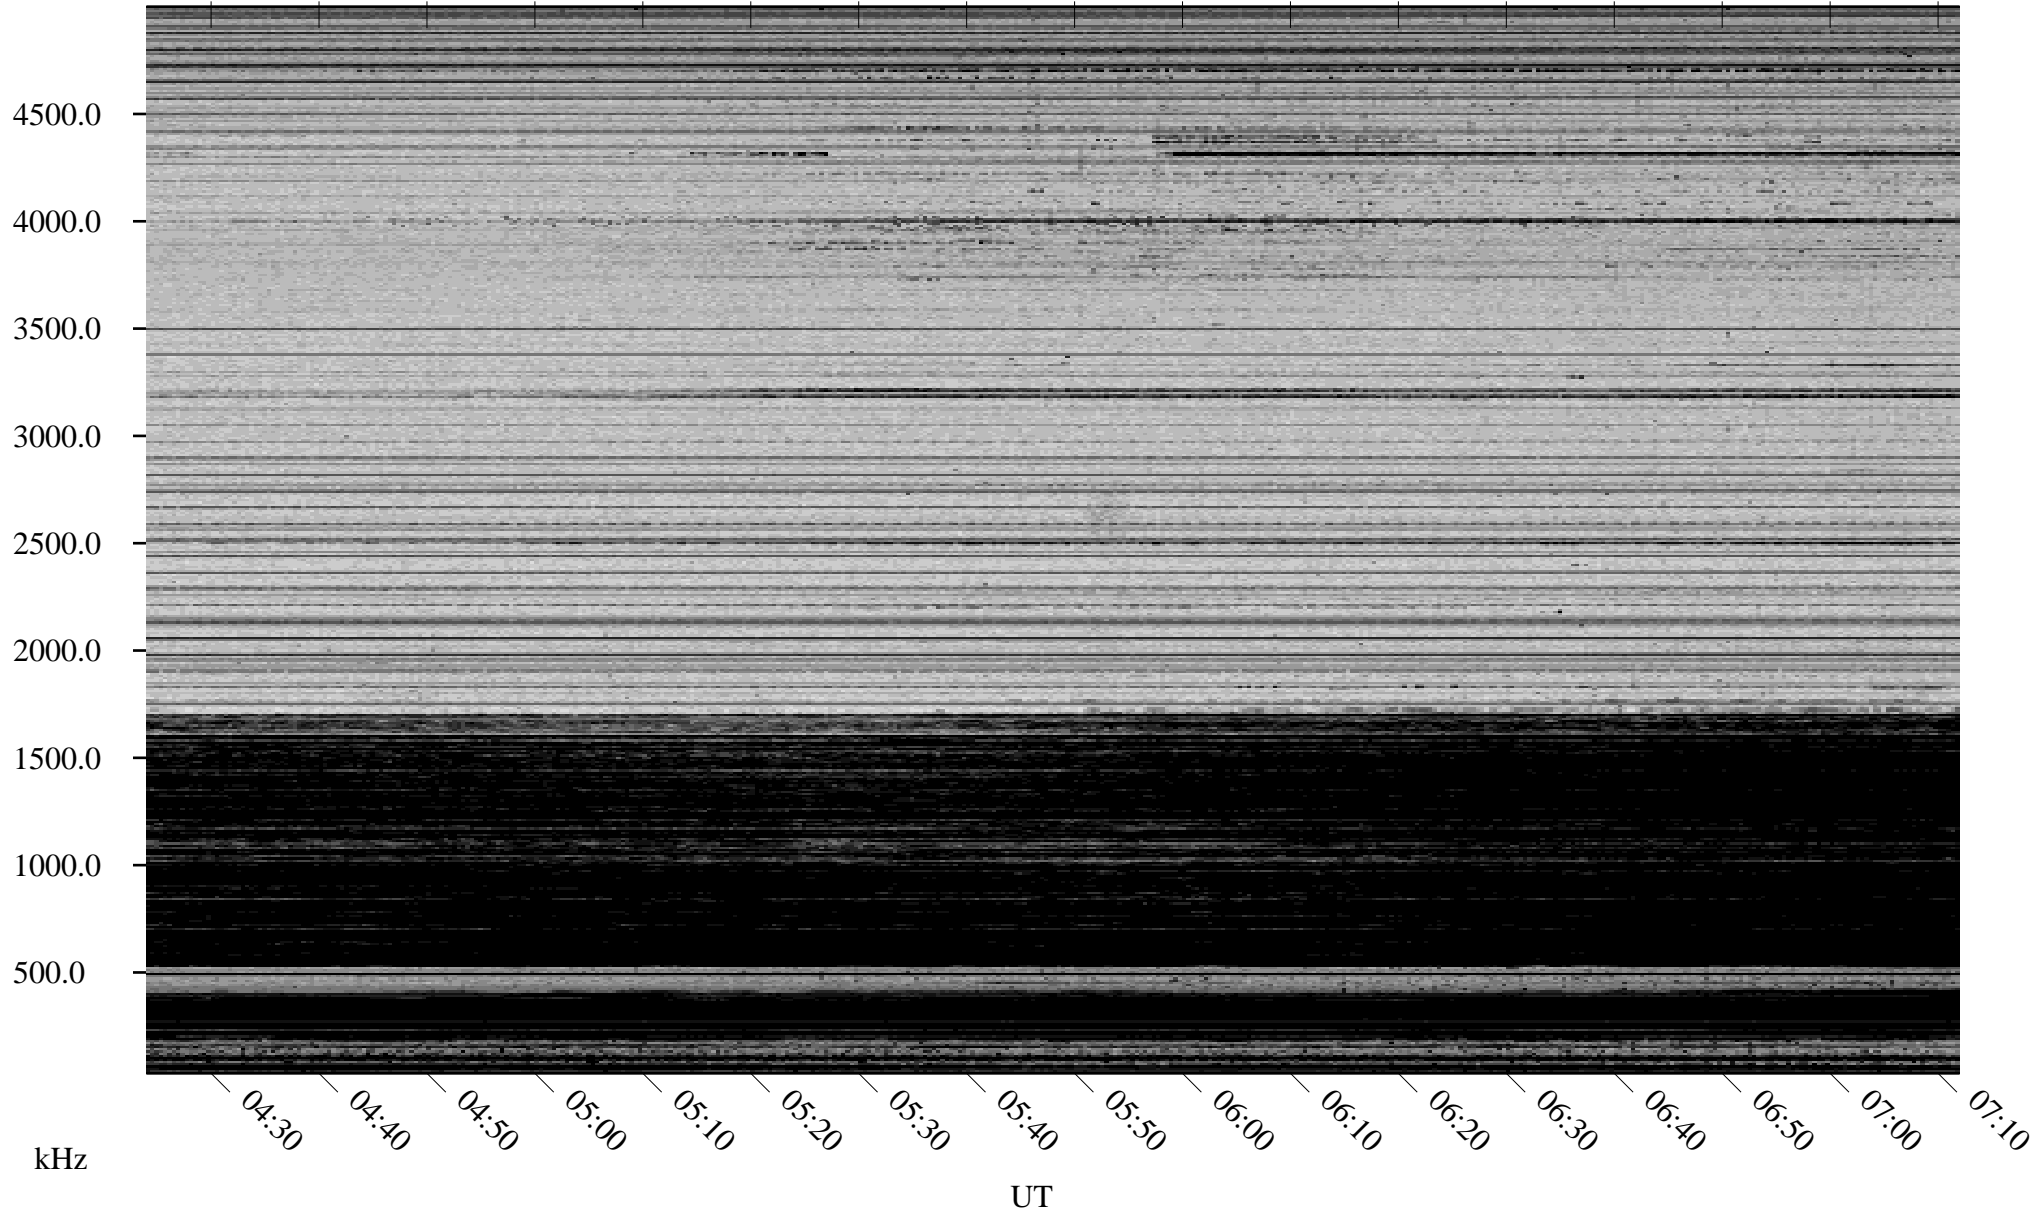

02/14/2007 Churchill, Manitoba

Linear Scale Black = 161 White = 15

CH07045L.R00m max_12

Page 1

02/14/2007 Churchill, Manitoba

Linear Scale Black = 161 White = 15

CH07045L.R00m max_12

Page 2

02/15/2007 Churchill, Manitoba

Linear Scale Black = 161 White = 15

CH07045L.R00m max_12

Page 3

02/15/2007 Churchill, Manitoba

Linear Scale Black = 161 White = 15

CH07045L.R00m max_12

Page 4

02/15/2007 Churchill, Manitoba

Linear Scale Black = 161 White = 15

CH07045L.R00m max_12

Page 5

02/15/2007 Churchill, Manitoba

Linear Scale Black = 161 White = 15

CH07045L.R00m max_12

Page 6

02/15/2007 Churchill, Manitoba

Linear Scale Black = 161 White = 15

CH07045L.R00m max_12

Page 7

02/15/2007 Churchill, Manitoba

Linear Scale Black = 161 White = 15

CH07045L.R00m max_12

Page 8