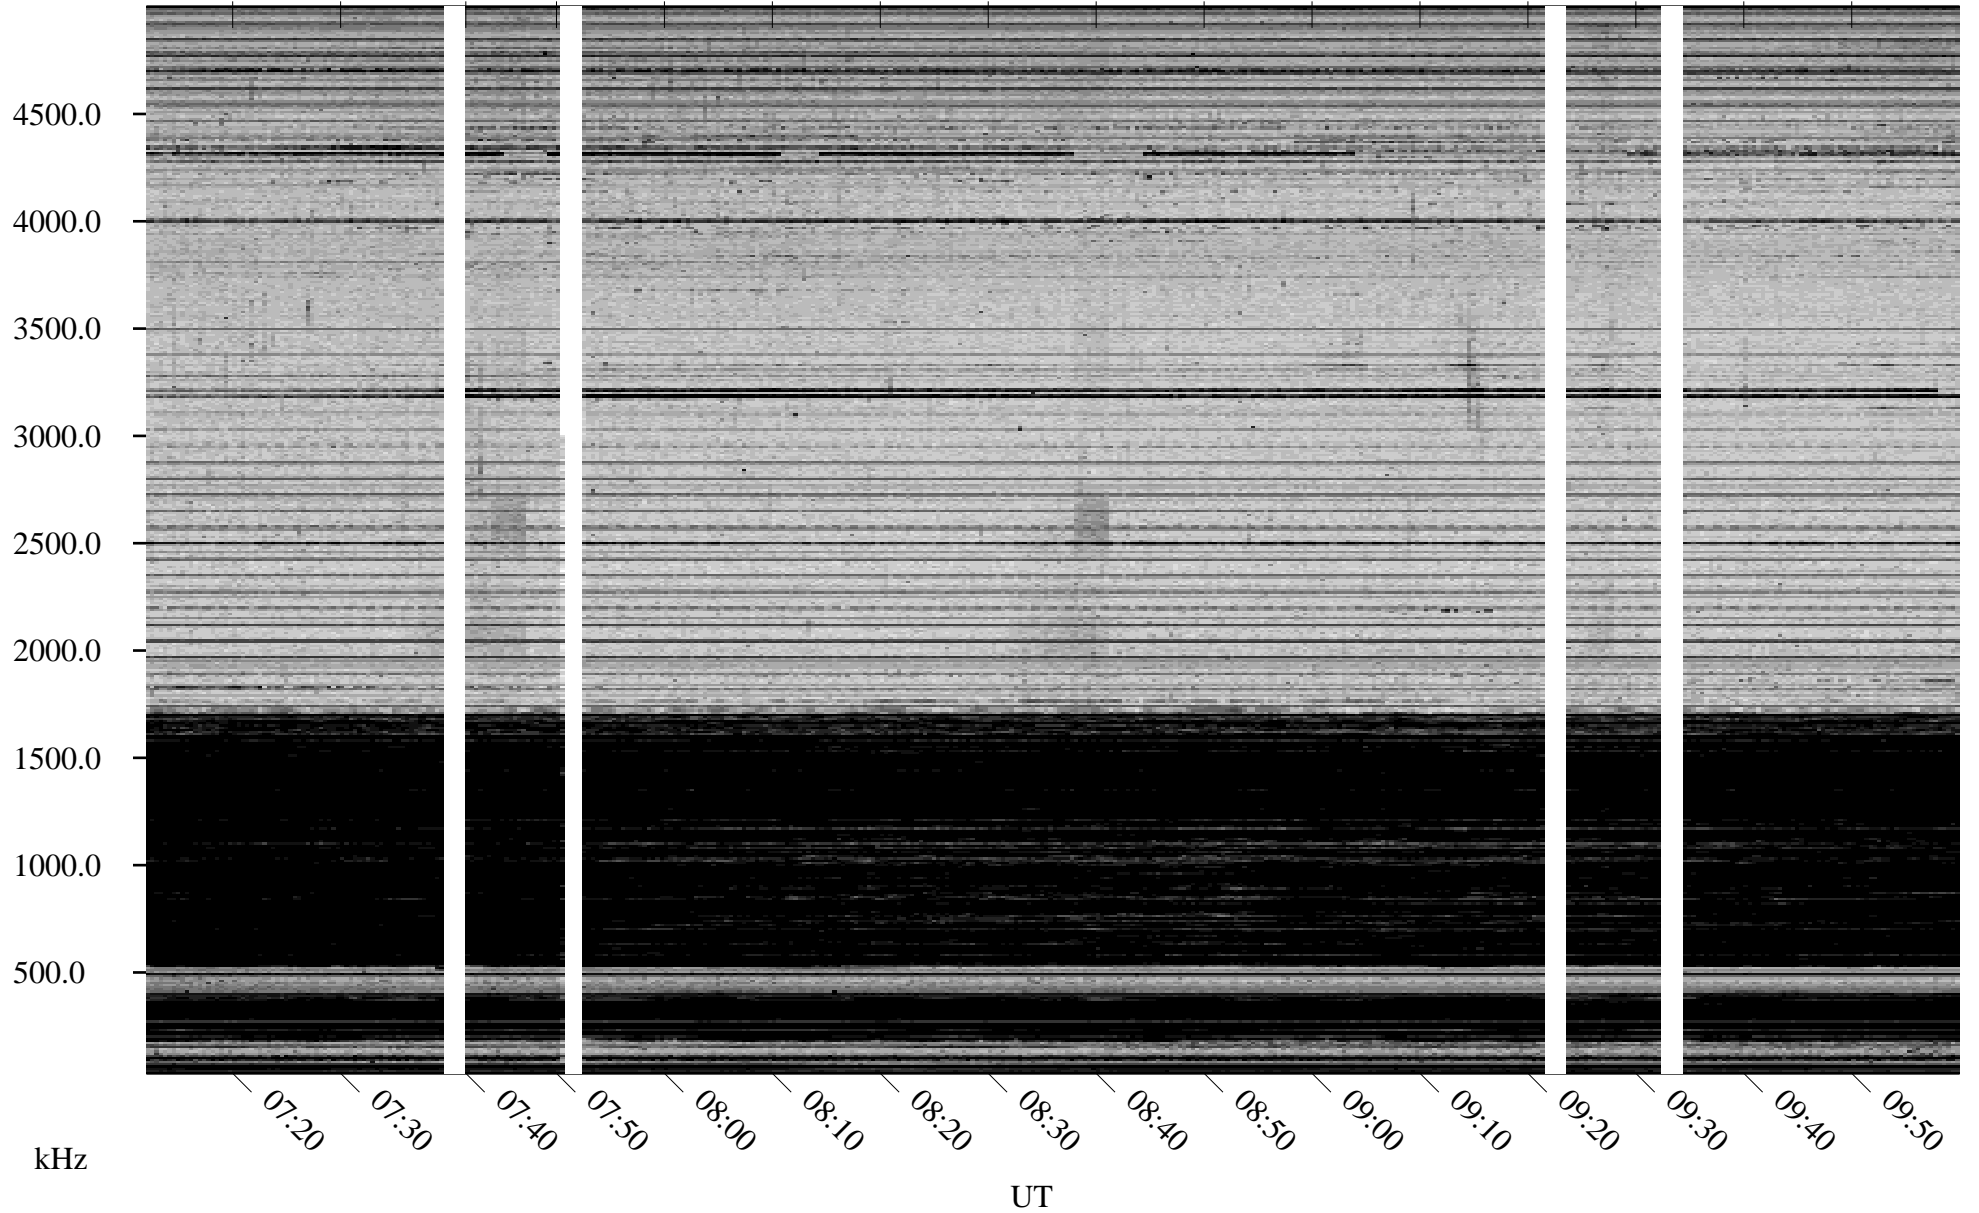

02/15/2007 Churchill, Manitoba

Linear Scale Black = 161 White = 15

CH07046L.R00m max_12

Page 1

02/15/2007 Churchill, Manitoba

Linear Scale Black = 161 White = 15

CH07046L.R00m max_12

Page 2

02/16/2007 Churchill, Manitoba

Linear Scale Black = 161 White = 15

CH07046L.R00m max_12

Page 3

02/16/2007 Churchill, Manitoba

Linear Scale Black = 161 White = 15

CH07046L.R00m max_12

Page 4

02/16/2007 Churchill, Manitoba

Linear Scale Black = 161 White = 15

CH07046L.R00m max_12

Page 5

02/16/2007 Churchill, Manitoba

Linear Scale Black = 161 White = 15

CH07046L.R00m max_12

Page 6

01/01/2007 Churchill, Manitoba

Linear Scale Black = 161 White = 15

CH07046L.R00m max_12

Page 7

02/16/2007 Churchill, Manitoba

Linear Scale Black = 161 White = 15

CH07046L.R00m max_12

Page 8