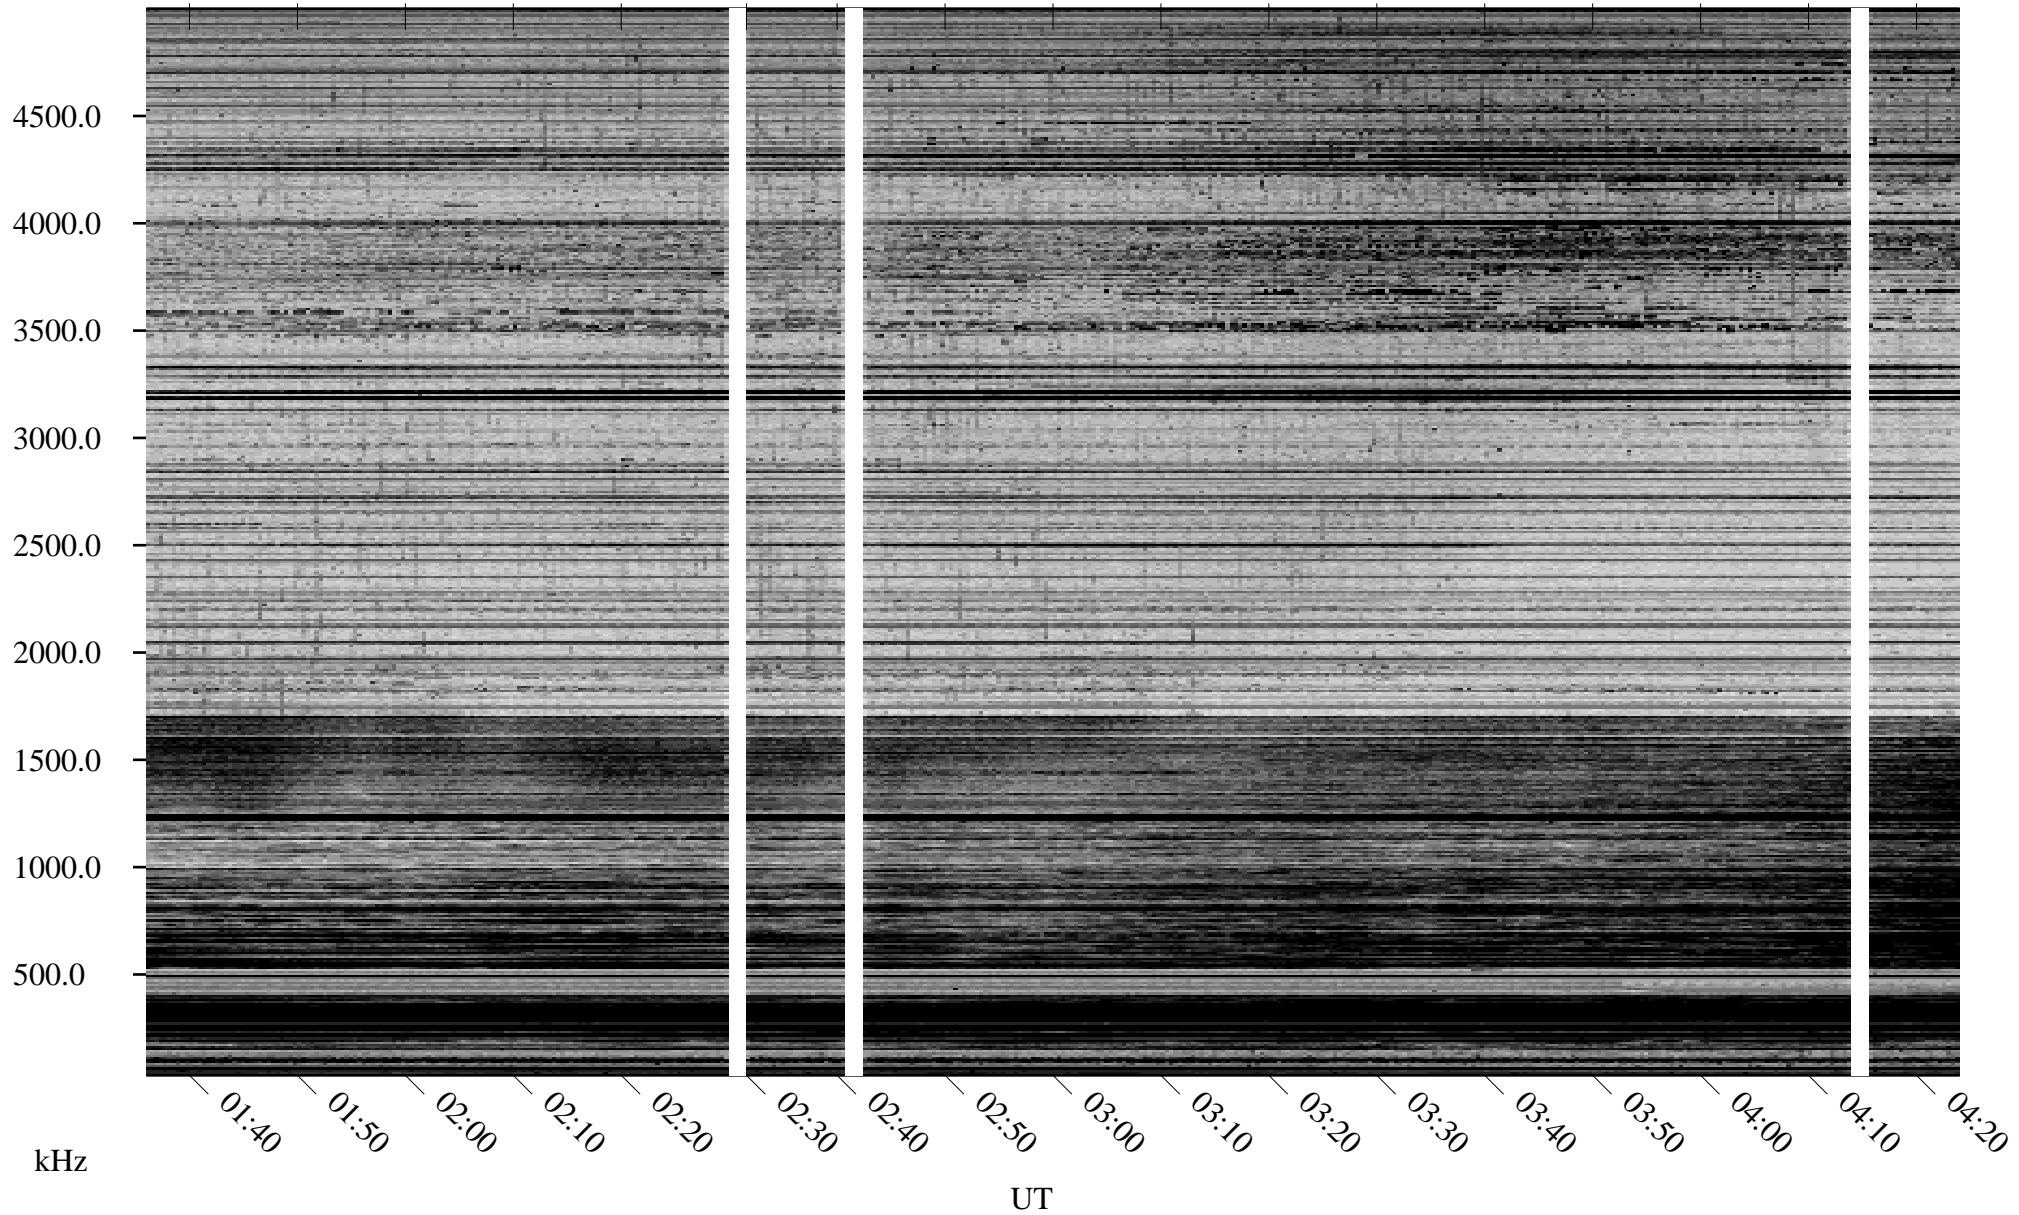

02/15/2007 Churchill, Manitoba

Linear Scale Black = 161 White = 15

CH07046L.R00m max_12

Page 1

02/15/2007 Churchill, Manitoba

Linear Scale Black = 161 White = 15

CH07046L.R00m max_12

Page 2

02/16/2007 Churchill, Manitoba

Linear Scale Black = 161 White = 15

CH07046L.R00m max_12

Page 3

02/16/2007 Churchill, Manitoba

Linear Scale Black = 161 White = 15

CH07046L.R00m max_12

Page 4

02/16/2007 Churchill, Manitoba

Linear Scale Black = 161 White = 15

CH07046L.R00m max_12

Page 5

02/16/2007 Churchill, Manitoba

Linear Scale Black = 161 White = 15

CH07046L.R00m max_12

Page 6

01/01/2007 Churchill, Manitoba

Linear Scale Black = 161 White = 15

CH07046L.R00m max_12

Page 7

02/16/2007 Churchill, Manitoba

Linear Scale Black = 161 White = 15

CH07046L.R00m max_12

Page 8