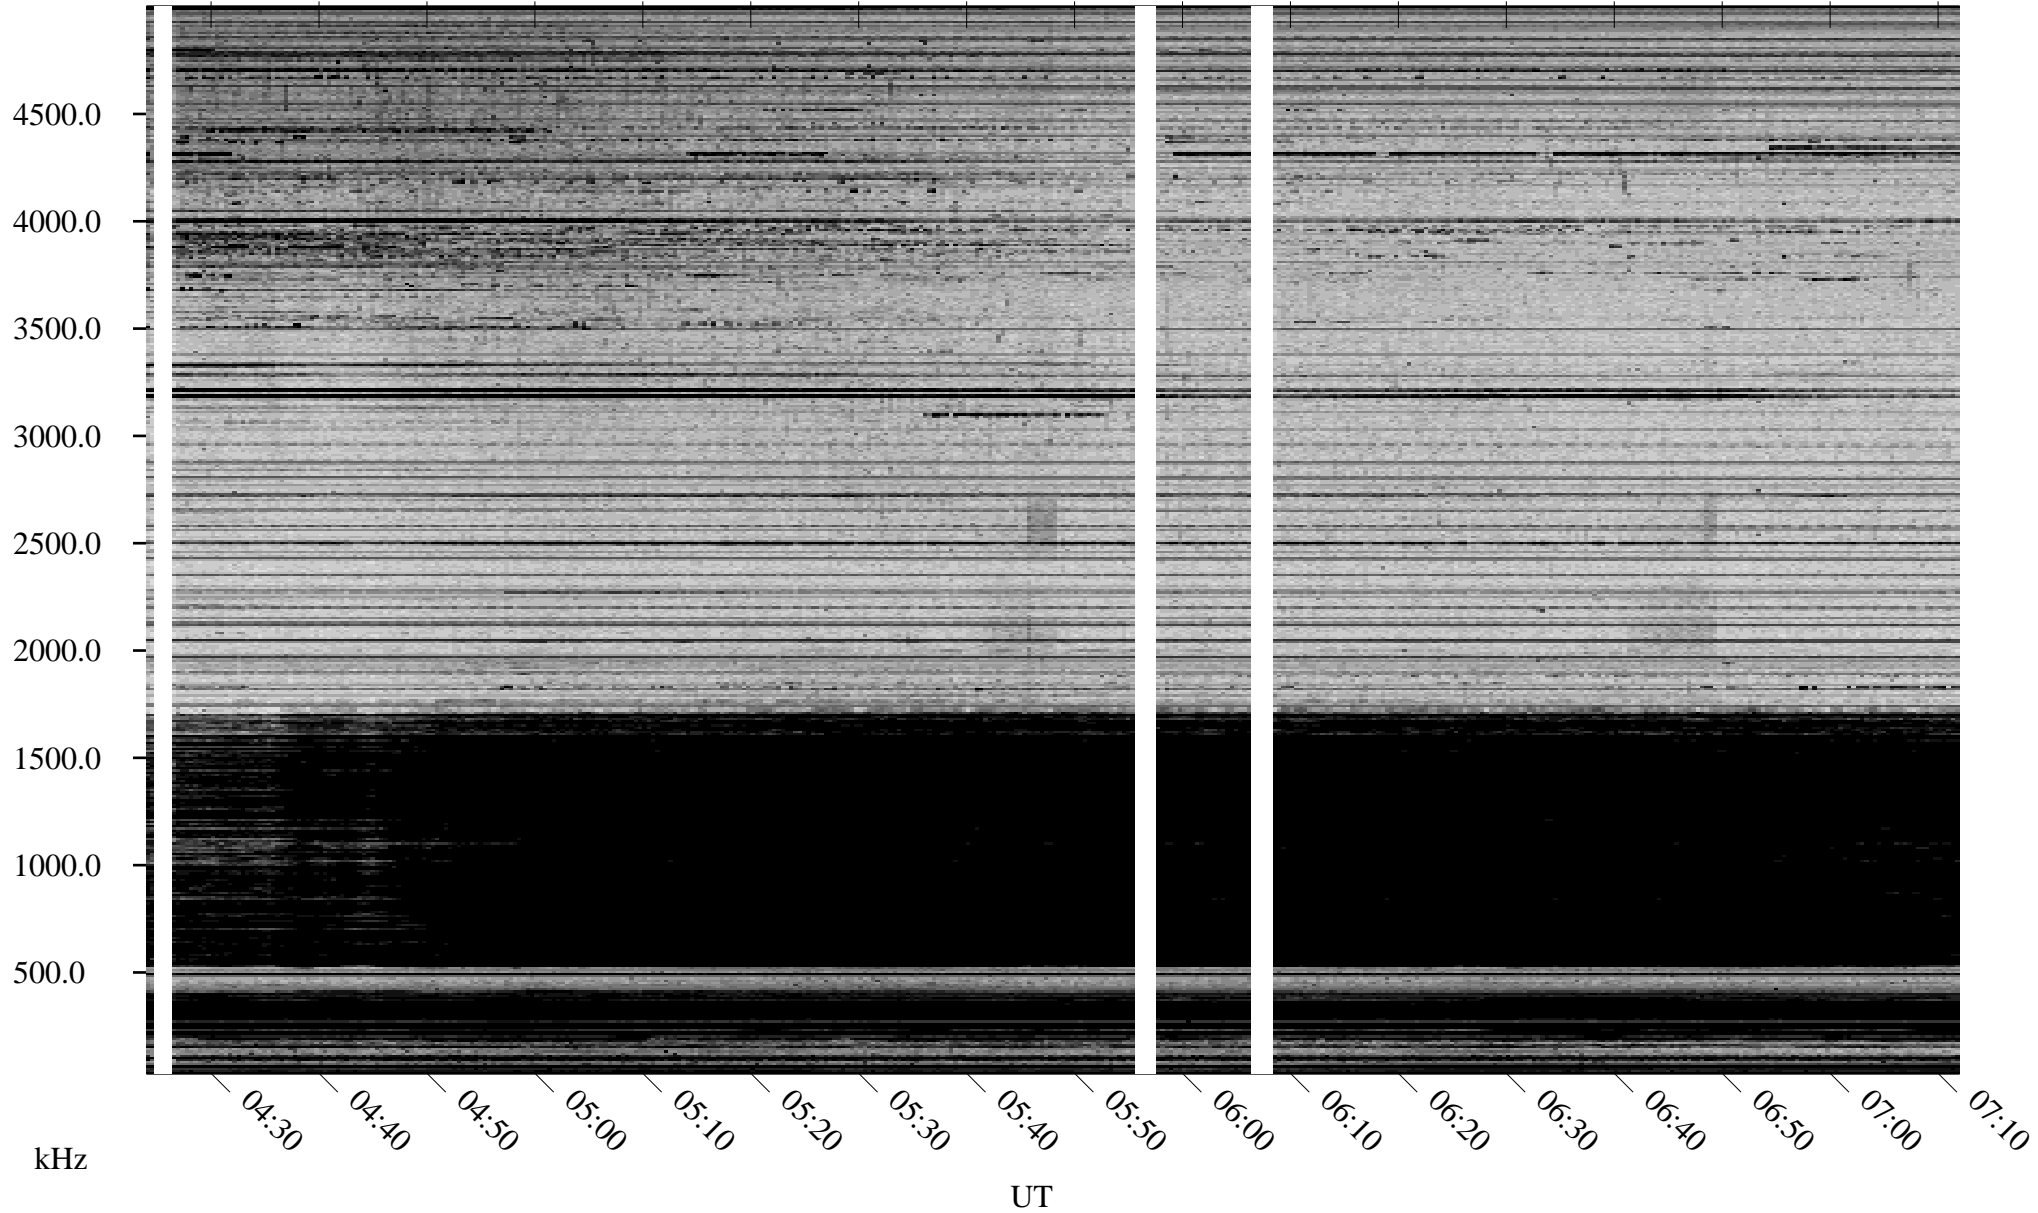

02/15/2007 Churchill, Manitoba

Linear Scale Black = 161 White = 15

CH07046L.R00m max_12

Page 1

02/15/2007 Churchill, Manitoba

Linear Scale Black = 161 White = 15

CH07046L.R00m max_12

Page 2

02/16/2007 Churchill, Manitoba

Linear Scale Black = 161 White = 15

CH07046L.R00m max_12

Page 3

02/16/2007 Churchill, Manitoba

Linear Scale Black = 161 White = 15

CH07046L.R00m max_12

Page 4

02/16/2007 Churchill, Manitoba

Linear Scale Black = 161 White = 15

CH07046L.R00m max_12

Page 5

02/16/2007 Churchill, Manitoba

Linear Scale Black = 161 White = 15

CH07046L.R00m max_12

Page 6

01/01/2007 Churchill, Manitoba

Linear Scale Black = 161 White = 15

CH07046L.R00m max_12

Page 7

02/16/2007 Churchill, Manitoba

Linear Scale Black = 161 White = 15

CH07046L.R00m max_12

Page 8