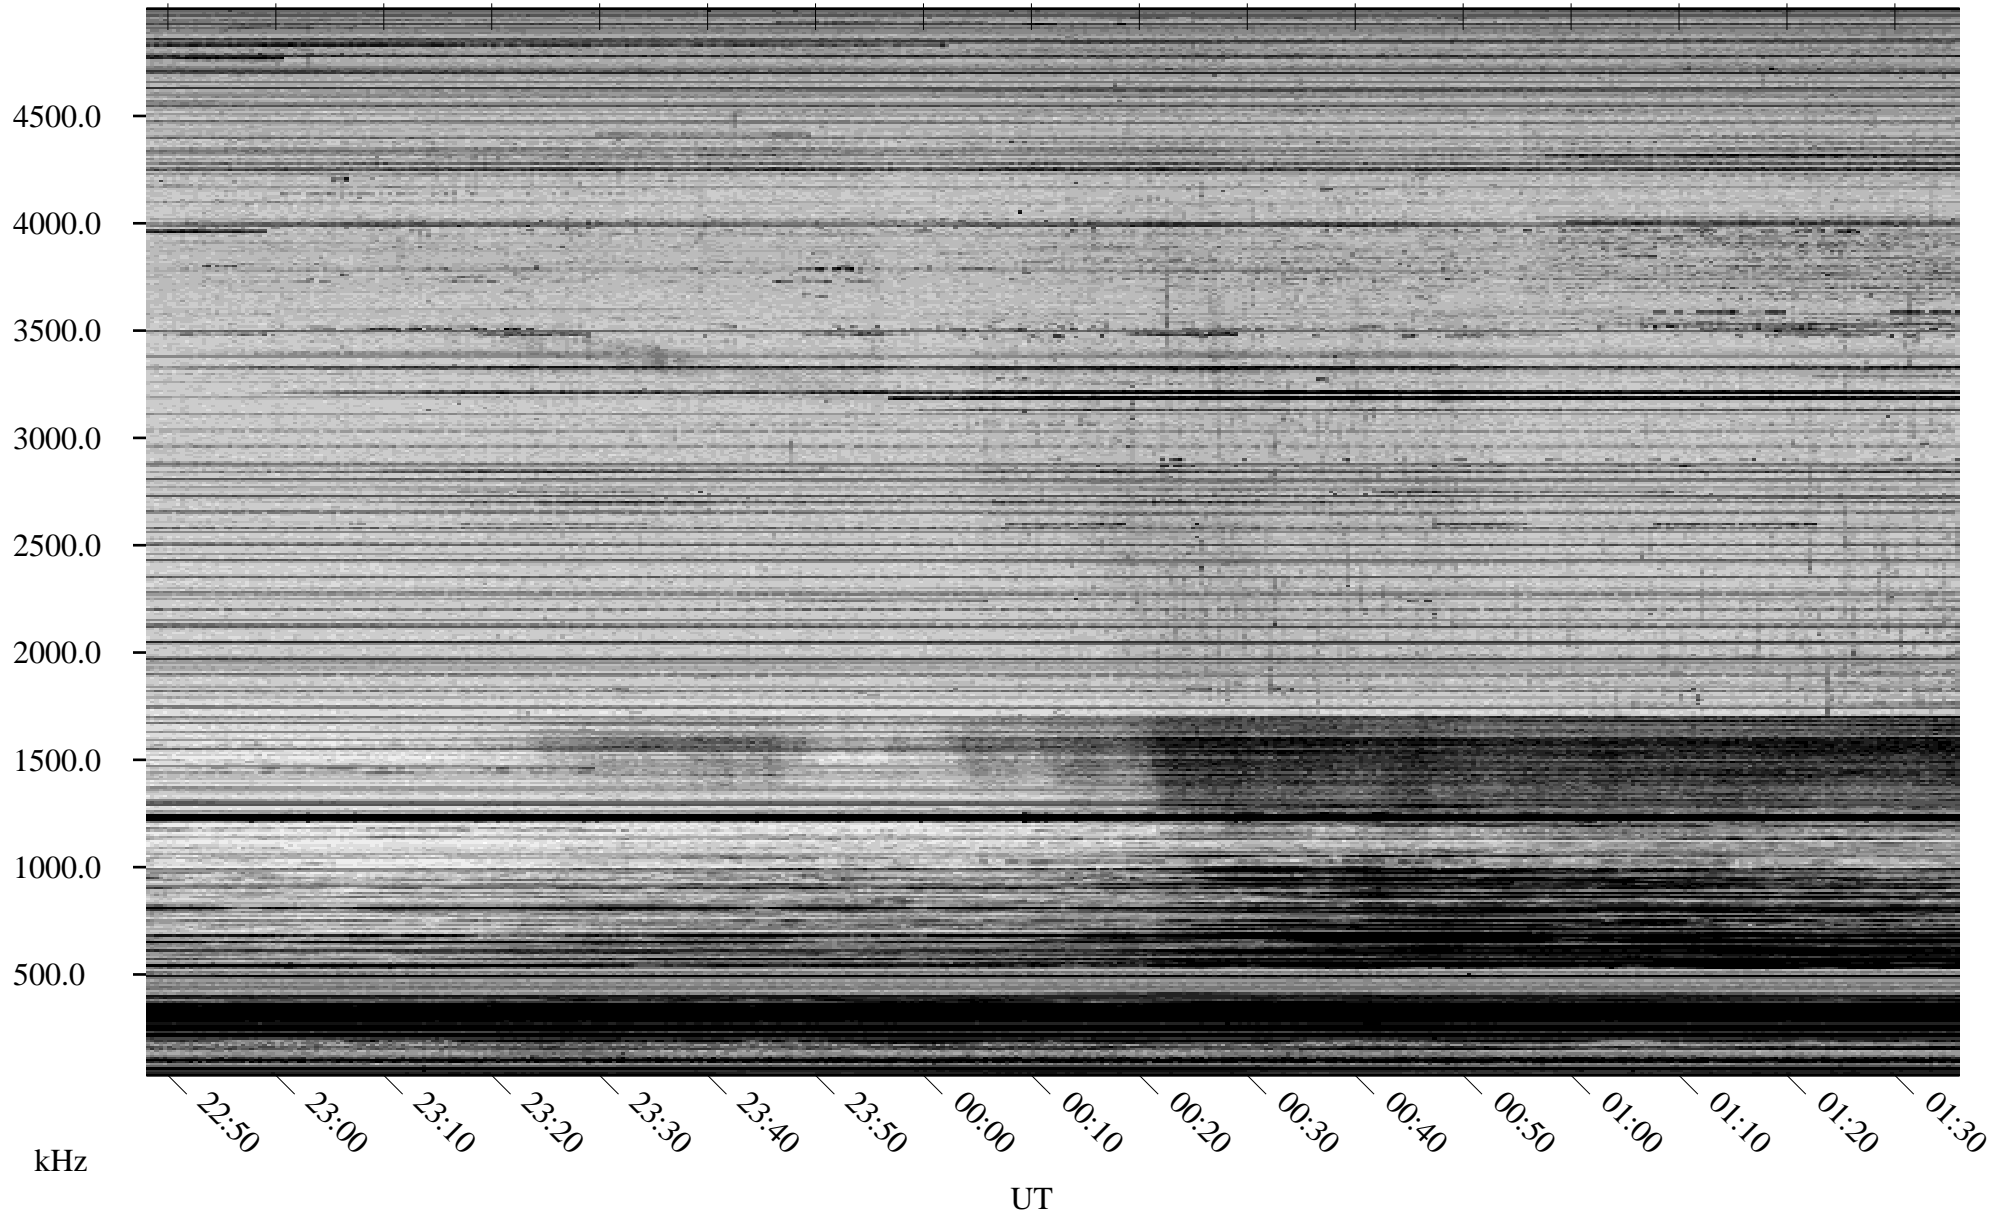

02/15/2007 Churchill, Manitoba

Linear Scale Black = 161 White = 15

CH07046L.R00m max_12

Page 1

02/15/2007 Churchill, Manitoba

Linear Scale Black = 161 White = 15

CH07046L.R00m max_12

Page 2

02/16/2007 Churchill, Manitoba

Linear Scale Black = 161 White = 15

CH07046L.R00m max_12

Page 3

02/16/2007 Churchill, Manitoba

Linear Scale Black = 161 White = 15

CH07046L.R00m max_12

Page 4

02/16/2007 Churchill, Manitoba

Linear Scale Black = 161 White = 15

CH07046L.R00m max_12

Page 5

02/16/2007 Churchill, Manitoba

Linear Scale Black = 161 White = 15

CH07046L.R00m max_12

Page 6

01/01/2007 Churchill, Manitoba

Linear Scale Black = 161 White = 15

CH07046L.R00m max_12

Page 7

02/16/2007 Churchill, Manitoba

Linear Scale Black = 161 White = 15

CH07046L.R00m max_12

Page 8