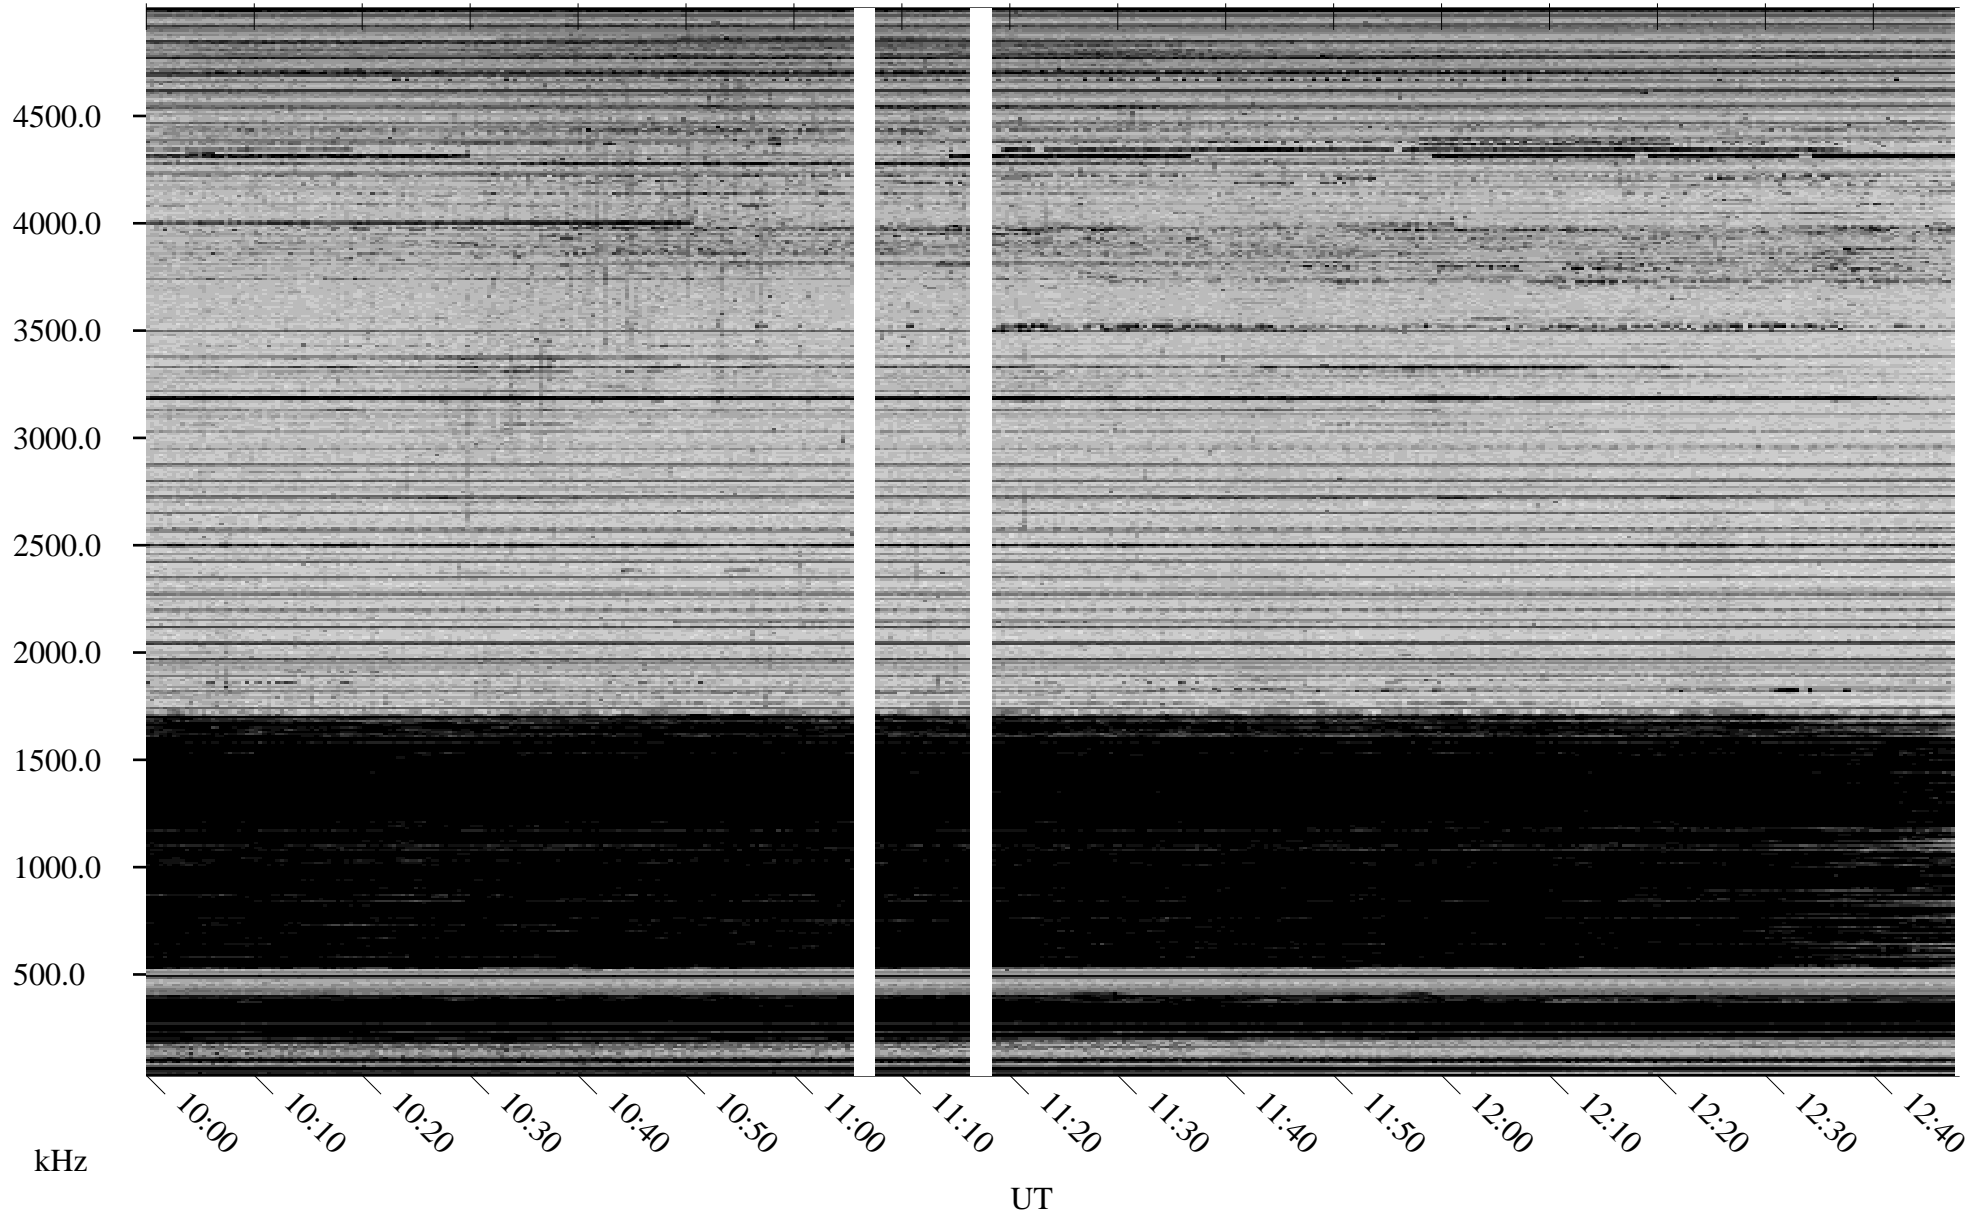

02/15/2007 Churchill, Manitoba

Linear Scale Black = 161 White = 15

CH07046L.R00m max_12

Page 1

02/15/2007 Churchill, Manitoba

Linear Scale Black = 161 White = 15

CH07046L.R00m max_12

Page 2

02/16/2007 Churchill, Manitoba

Linear Scale Black = 161 White = 15

CH07046L.R00m max_12

Page 3

02/16/2007 Churchill, Manitoba

Linear Scale Black = 161 White = 15

CH07046L.R00m max_12

Page 4

02/16/2007 Churchill, Manitoba

Linear Scale Black = 161 White = 15

CH07046L.R00m max_12

Page 5

02/16/2007 Churchill, Manitoba

Linear Scale Black = 161 White = 15

CH07046L.R00m max_12

Page 6

01/01/2007 Churchill, Manitoba

Linear Scale Black = 161 White = 15

CH07046L.R00m max_12

Page 7

02/16/2007 Churchill, Manitoba

Linear Scale Black = 161 White = 15

CH07046L.R00m max_12

Page 8