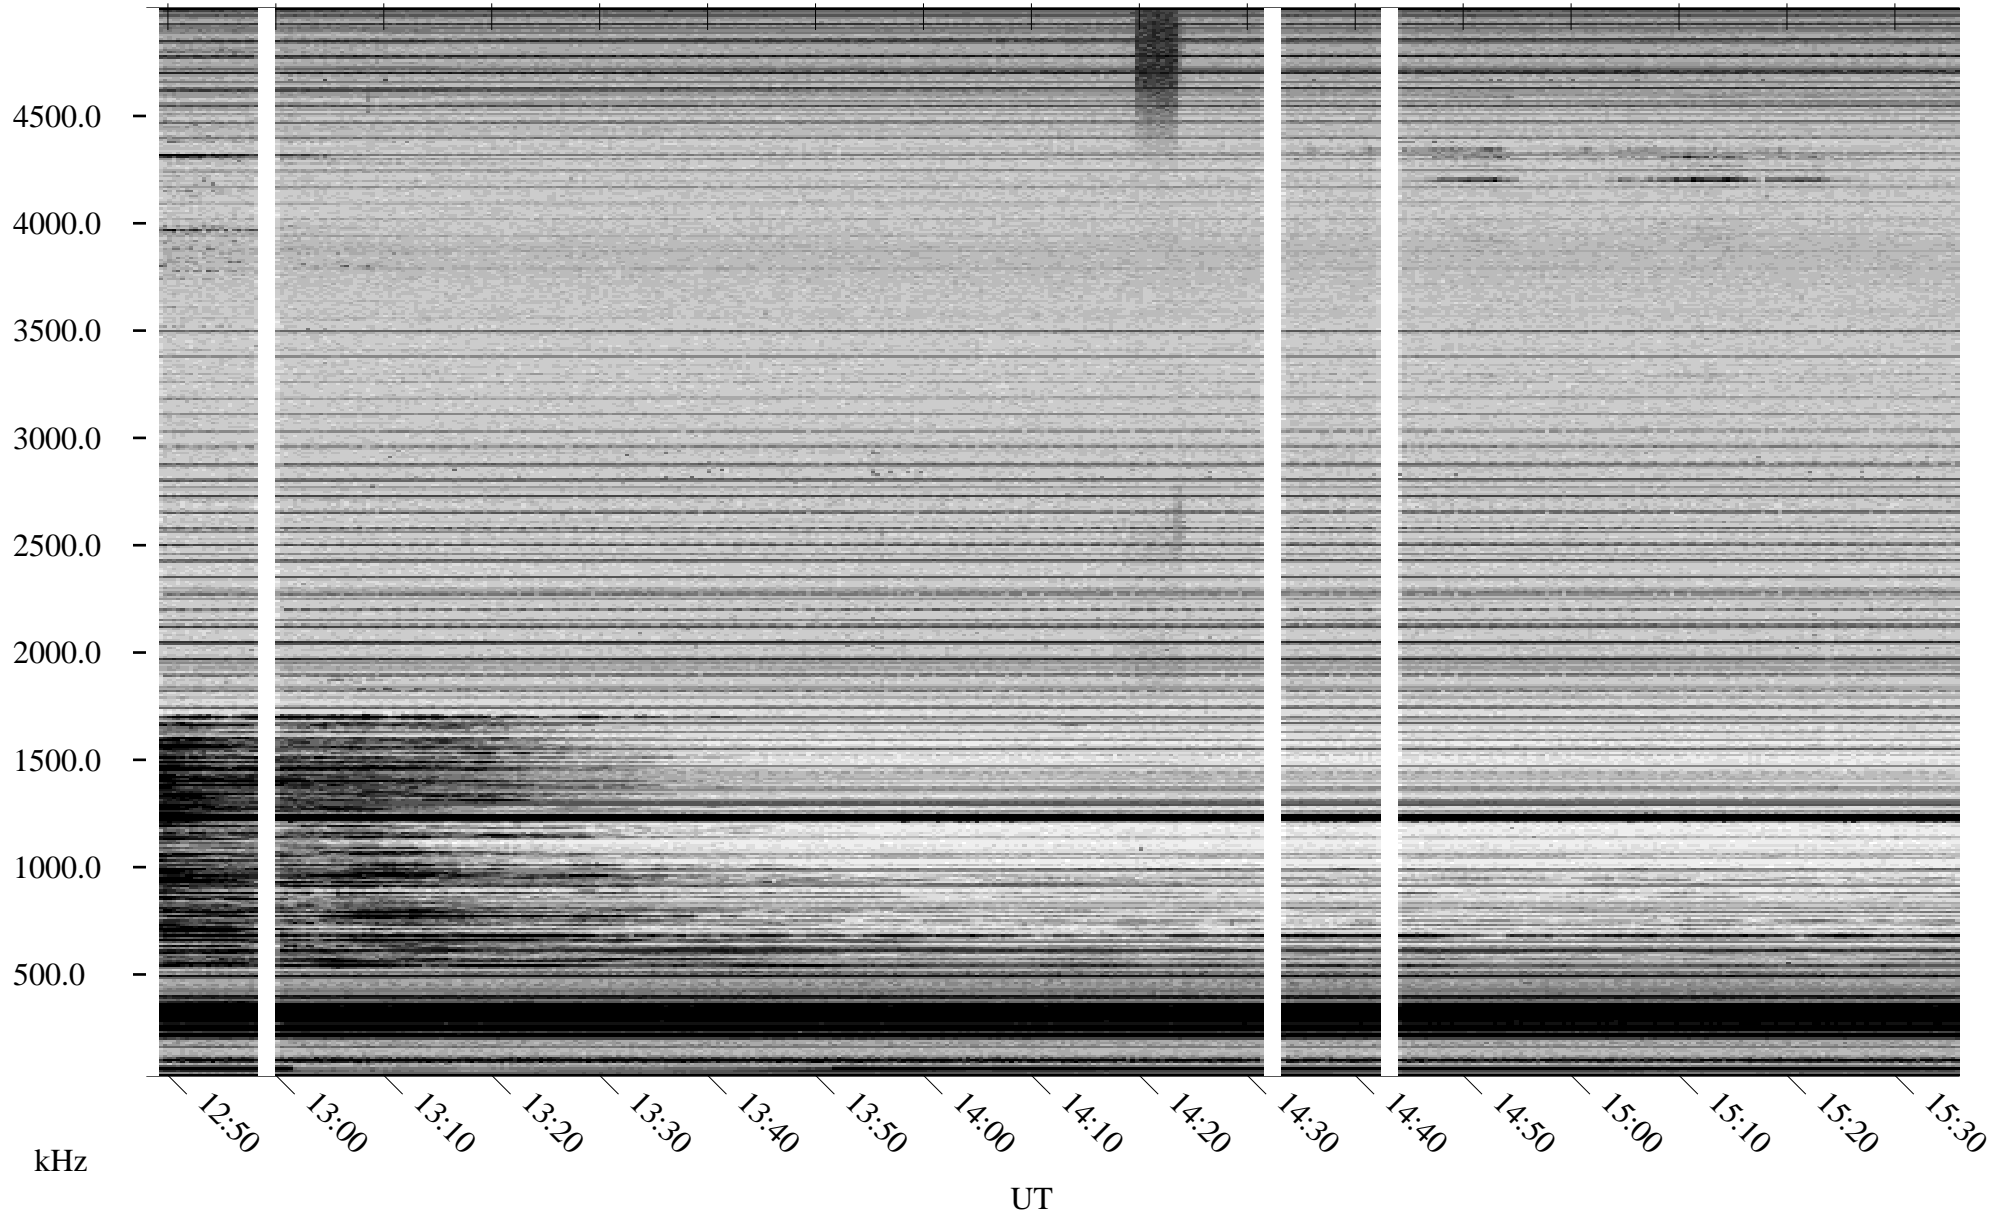

02/15/2007 Churchill, Manitoba

Linear Scale Black = 161 White = 15

CH07046L.R00m max_12

Page 1

02/15/2007 Churchill, Manitoba

Linear Scale Black = 161 White = 15

CH07046L.R00m max_12

Page 2

02/16/2007 Churchill, Manitoba

Linear Scale Black = 161 White = 15

CH07046L.R00m max_12

Page 3

02/16/2007 Churchill, Manitoba

Linear Scale Black = 161 White = 15

CH07046L.R00m max_12

Page 4

02/16/2007 Churchill, Manitoba

Linear Scale Black = 161 White = 15

CH07046L.R00m max_12

Page 5

02/16/2007 Churchill, Manitoba

Linear Scale Black = 161 White = 15

CH07046L.R00m max_12

Page 6

01/01/2007 Churchill, Manitoba

Linear Scale Black = 161 White = 15

CH07046L.R00m max_12

Page 7

02/16/2007 Churchill, Manitoba

Linear Scale Black = 161 White = 15

CH07046L.R00m max_12

Page 8