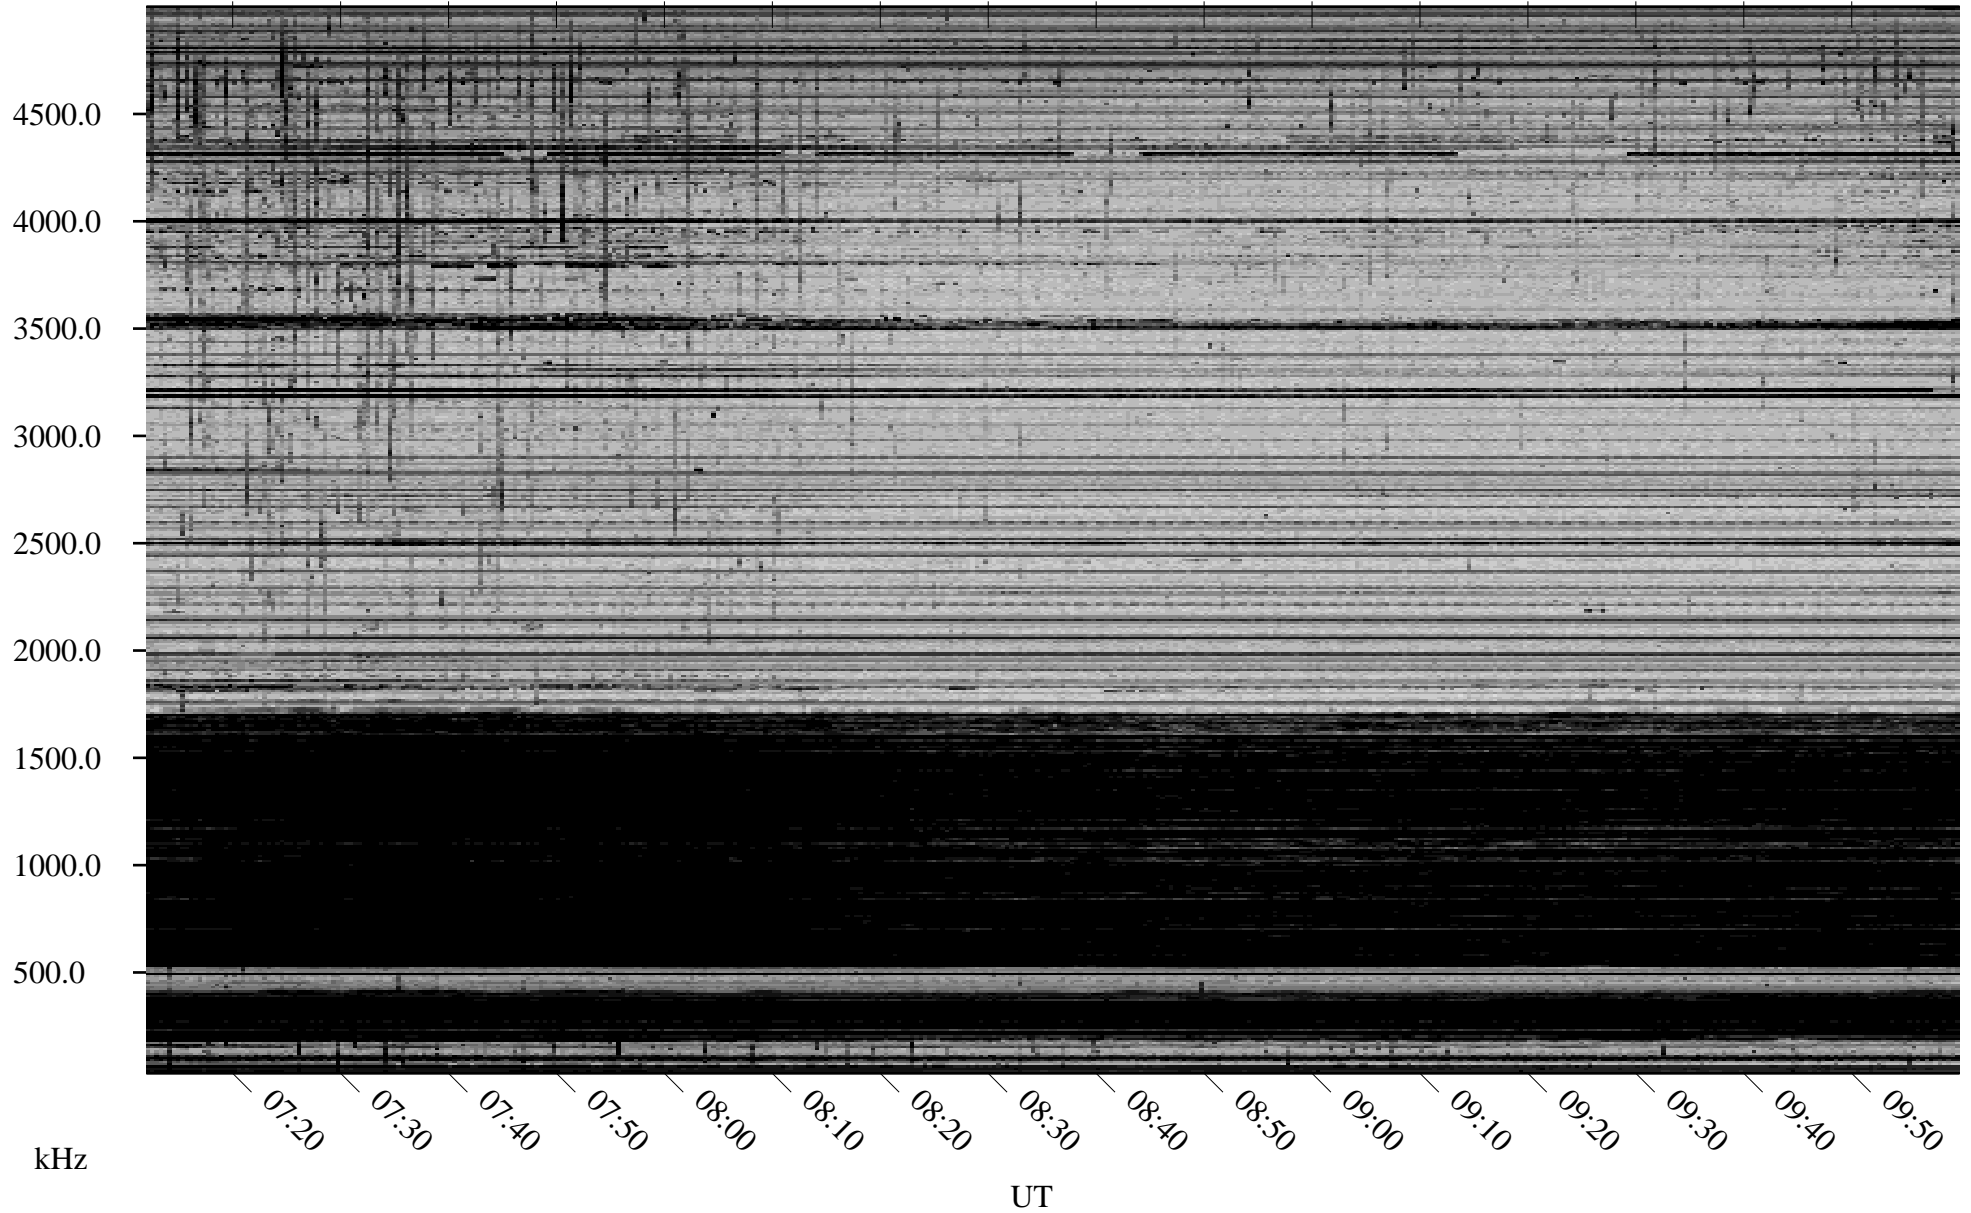

02/17/2007 Churchill, Manitoba

Linear Scale Black = 161 White = 15

CH07048L.R00m max_12

Page 1

02/17/2007 Churchill, Manitoba

Linear Scale Black = 161 White = 15

CH07048L.R00m max_12

Page 2

02/18/2007 Churchill, Manitoba

Linear Scale Black = 161 White = 15

CH07048L.R00m max_12

Page 3

02/18/2007 Churchill, Manitoba

Linear Scale Black = 161 White = 15

CH07048L.R00m max_12

Page 4

02/18/2007 Churchill, Manitoba

Linear Scale Black = 161 White = 15

CH07048L.R00m max_12

Page 5

02/18/2007 Churchill, Manitoba

Linear Scale Black = 161 White = 15

CH07048L.R00m max_12

Page 6

02/18/2007 Churchill, Manitoba

Linear Scale Black = 161 White = 15

CH07048L.R00m max_12

Page 7

02/18/2007 Churchill, Manitoba

Linear Scale Black = 161 White = 15

CH07048L.R00m max_12

Page 8