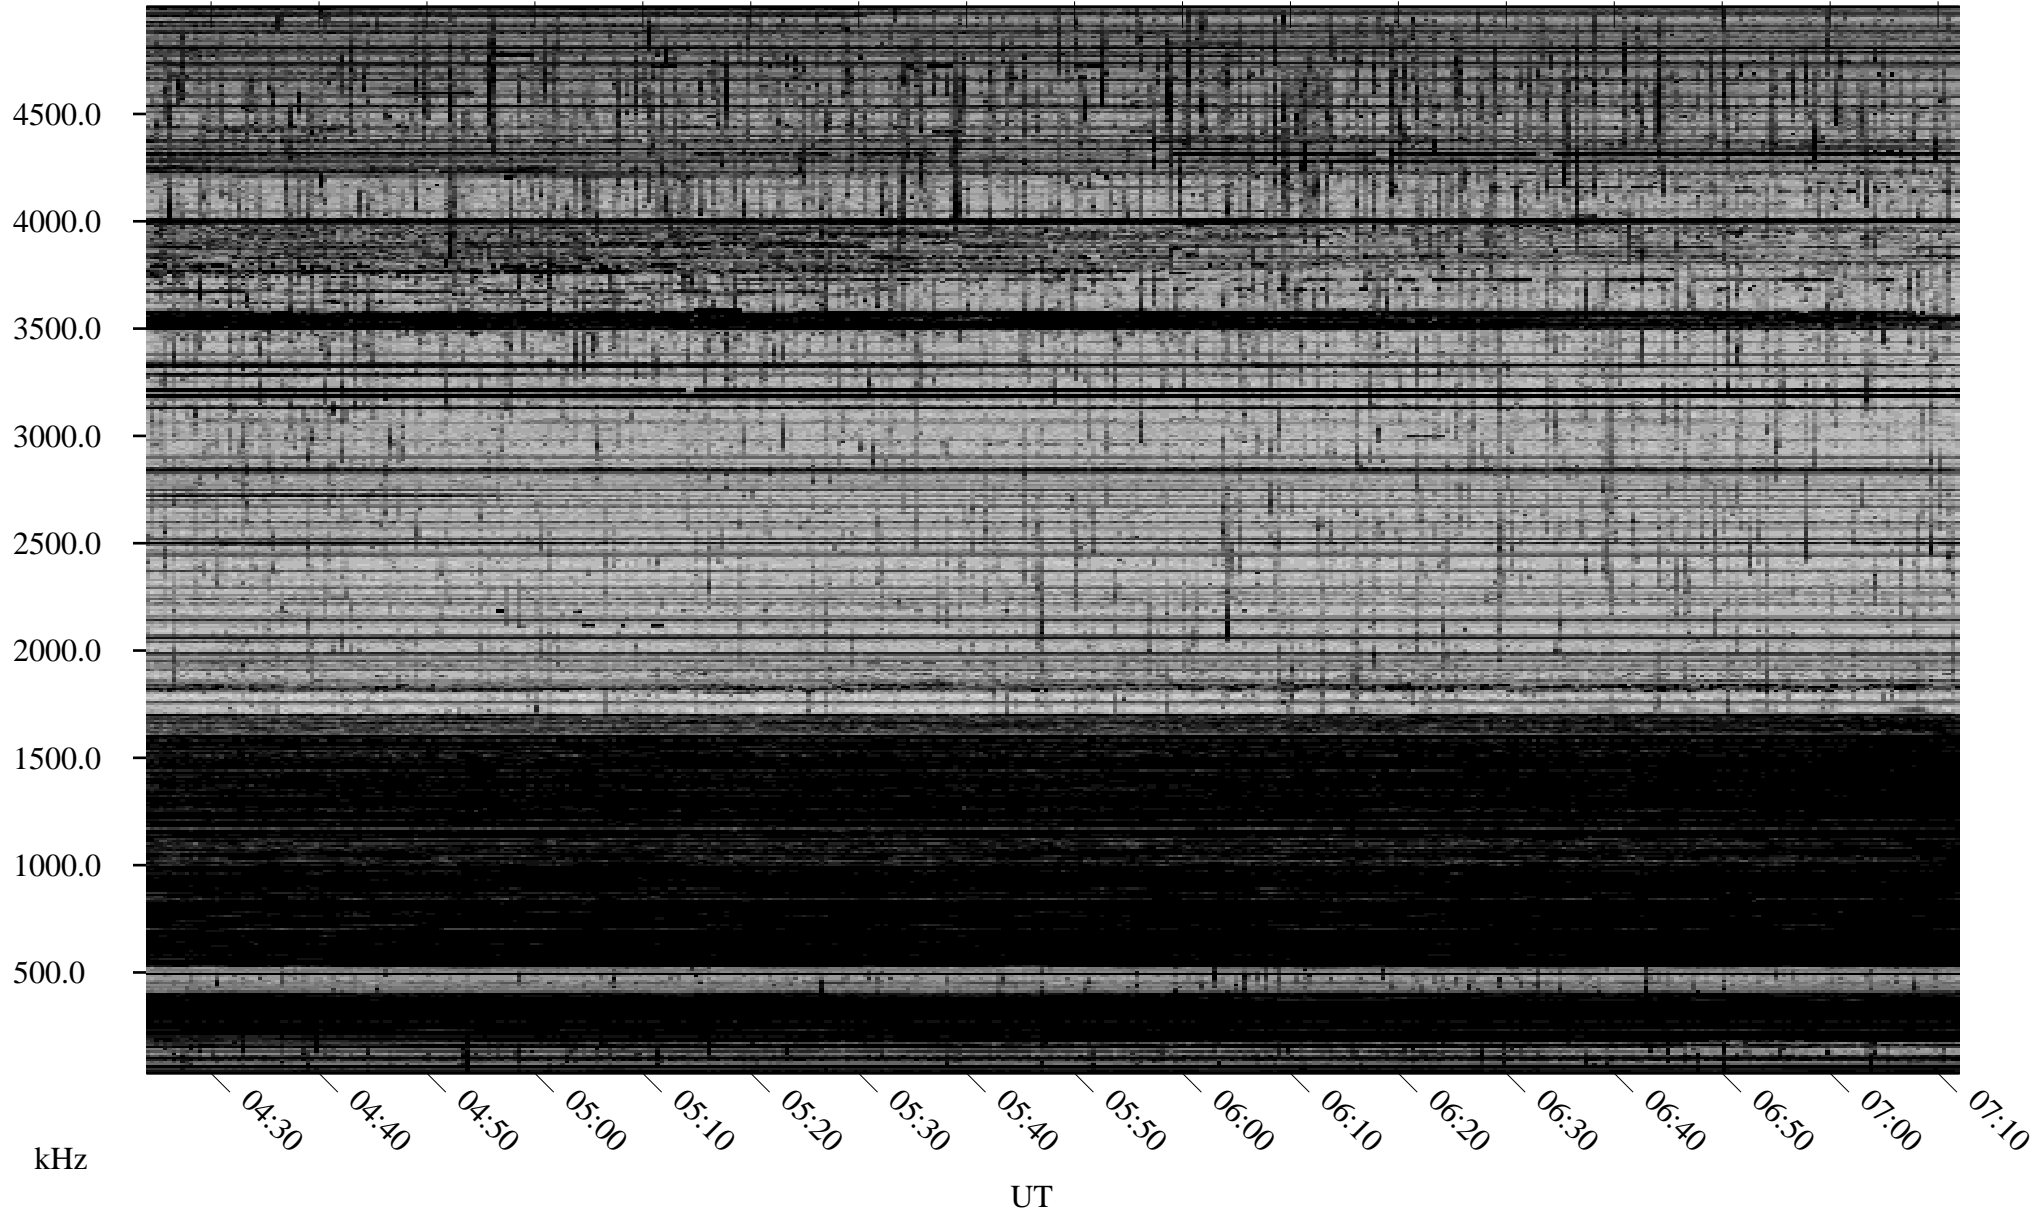

02/17/2007 Churchill, Manitoba

Linear Scale Black = 161 White = 15

CH07048L.R00m max_12

Page 1

02/17/2007 Churchill, Manitoba

Linear Scale Black = 161 White = 15

CH07048L.R00m max_12

Page 2

02/18/2007 Churchill, Manitoba

Linear Scale Black = 161 White = 15

CH07048L.R00m max_12

Page 3

02/18/2007 Churchill, Manitoba

Linear Scale Black = 161 White = 15

CH07048L.R00m max_12

Page 4

02/18/2007 Churchill, Manitoba

Linear Scale Black = 161 White = 15

CH07048L.R00m max_12

Page 5

02/18/2007 Churchill, Manitoba

Linear Scale Black = 161 White = 15

CH07048L.R00m max_12

Page 6

02/18/2007 Churchill, Manitoba

Linear Scale Black = 161 White = 15

CH07048L.R00m max_12

Page 7

02/18/2007 Churchill, Manitoba

Linear Scale Black = 161 White = 15

CH07048L.R00m max_12

Page 8