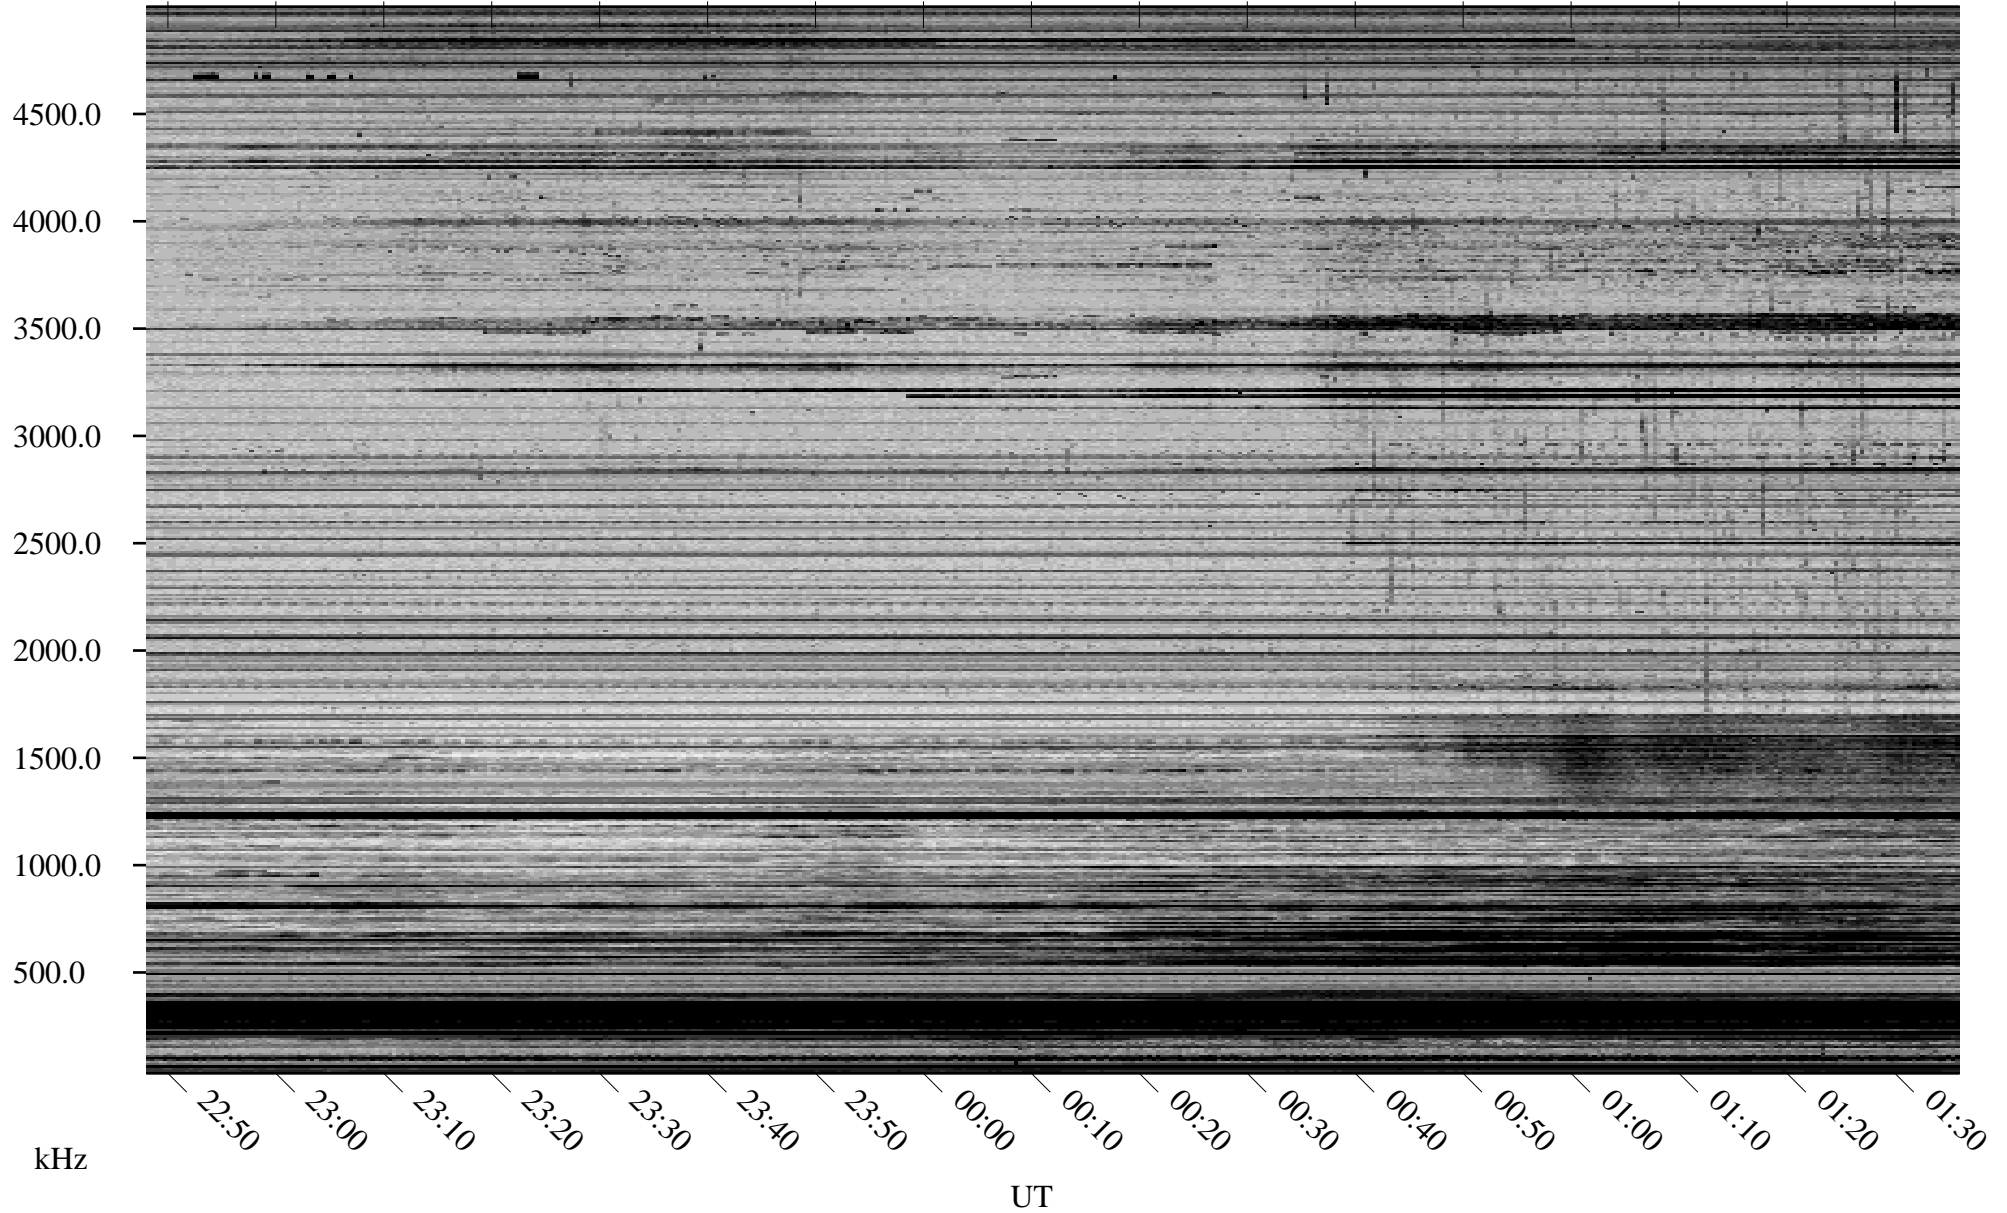

02/17/2007 Churchill, Manitoba

Linear Scale Black = 161 White = 15

CH07048L.R00m max_12

Page 1

02/17/2007 Churchill, Manitoba

Linear Scale Black = 161 White = 15

CH07048L.R00m max_12

Page 2

02/18/2007 Churchill, Manitoba

Linear Scale Black = 161 White = 15

CH07048L.R00m max_12

Page 3

02/18/2007 Churchill, Manitoba

Linear Scale Black = 161 White = 15

CH07048L.R00m max_12

Page 4

02/18/2007 Churchill, Manitoba

Linear Scale Black = 161 White = 15

CH07048L.R00m max_12

Page 5

02/18/2007 Churchill, Manitoba

Linear Scale Black = 161 White = 15

CH07048L.R00m max_12

Page 6

02/18/2007 Churchill, Manitoba

Linear Scale Black = 161 White = 15

CH07048L.R00m max_12

Page 7

02/18/2007 Churchill, Manitoba

Linear Scale Black = 161 White = 15

CH07048L.R00m max_12

Page 8