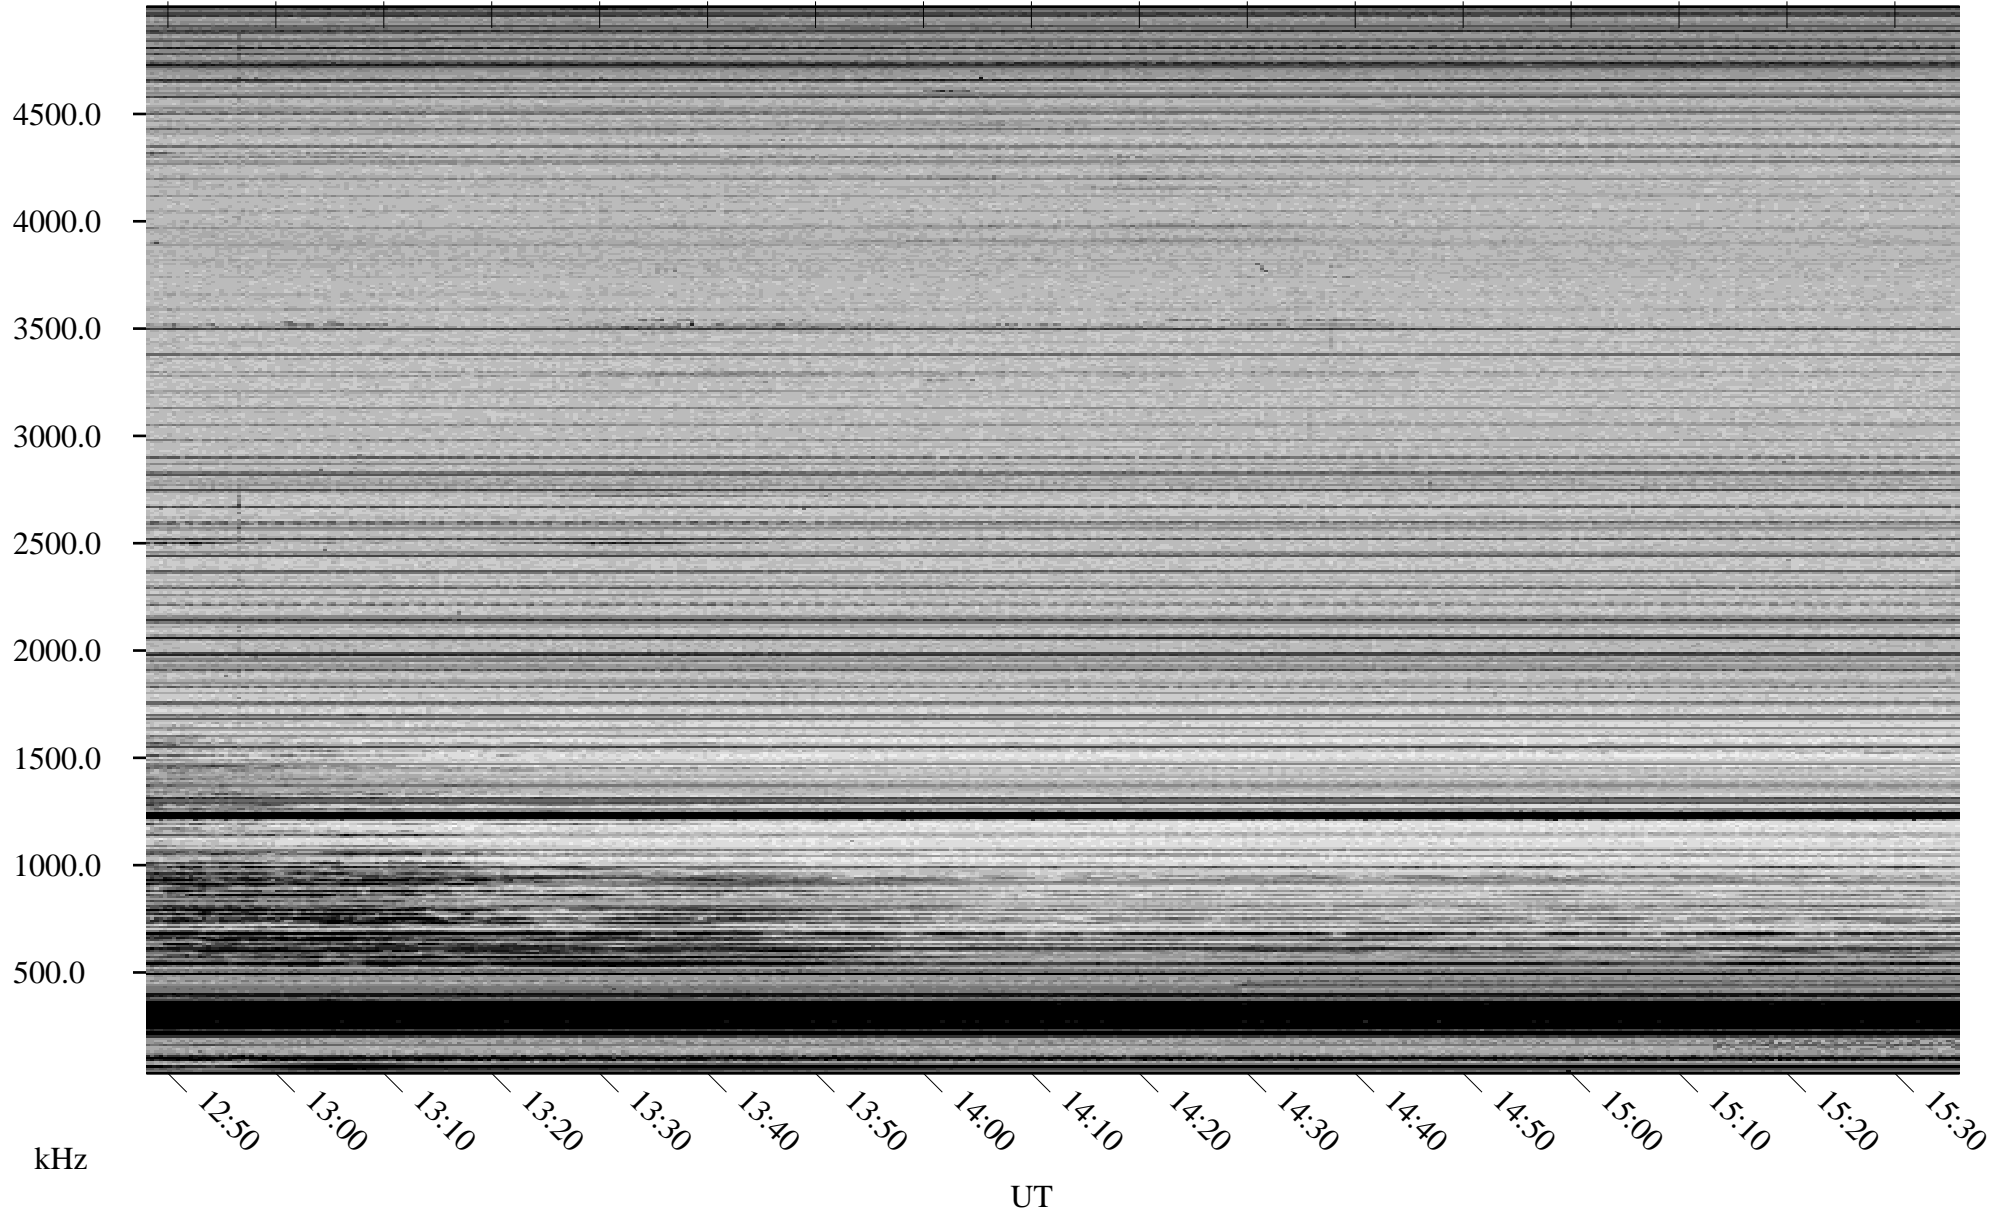

02/17/2007 Churchill, Manitoba

Linear Scale Black = 161 White = 15

CH07048L.R00m max_12

Page 1

02/17/2007 Churchill, Manitoba

Linear Scale Black = 161 White = 15

CH07048L.R00m max_12

Page 2

02/18/2007 Churchill, Manitoba

Linear Scale Black = 161 White = 15

CH07048L.R00m max_12

Page 3

02/18/2007 Churchill, Manitoba

Linear Scale Black = 161 White = 15

CH07048L.R00m max_12

Page 4

02/18/2007 Churchill, Manitoba

Linear Scale Black = 161 White = 15

CH07048L.R00m max_12

Page 5

02/18/2007 Churchill, Manitoba

Linear Scale Black = 161 White = 15

CH07048L.R00m max_12

Page 6

02/18/2007 Churchill, Manitoba

Linear Scale Black = 161 White = 15

CH07048L.R00m max_12

Page 7

02/18/2007 Churchill, Manitoba

Linear Scale Black = 161 White = 15

CH07048L.R00m max_12

Page 8