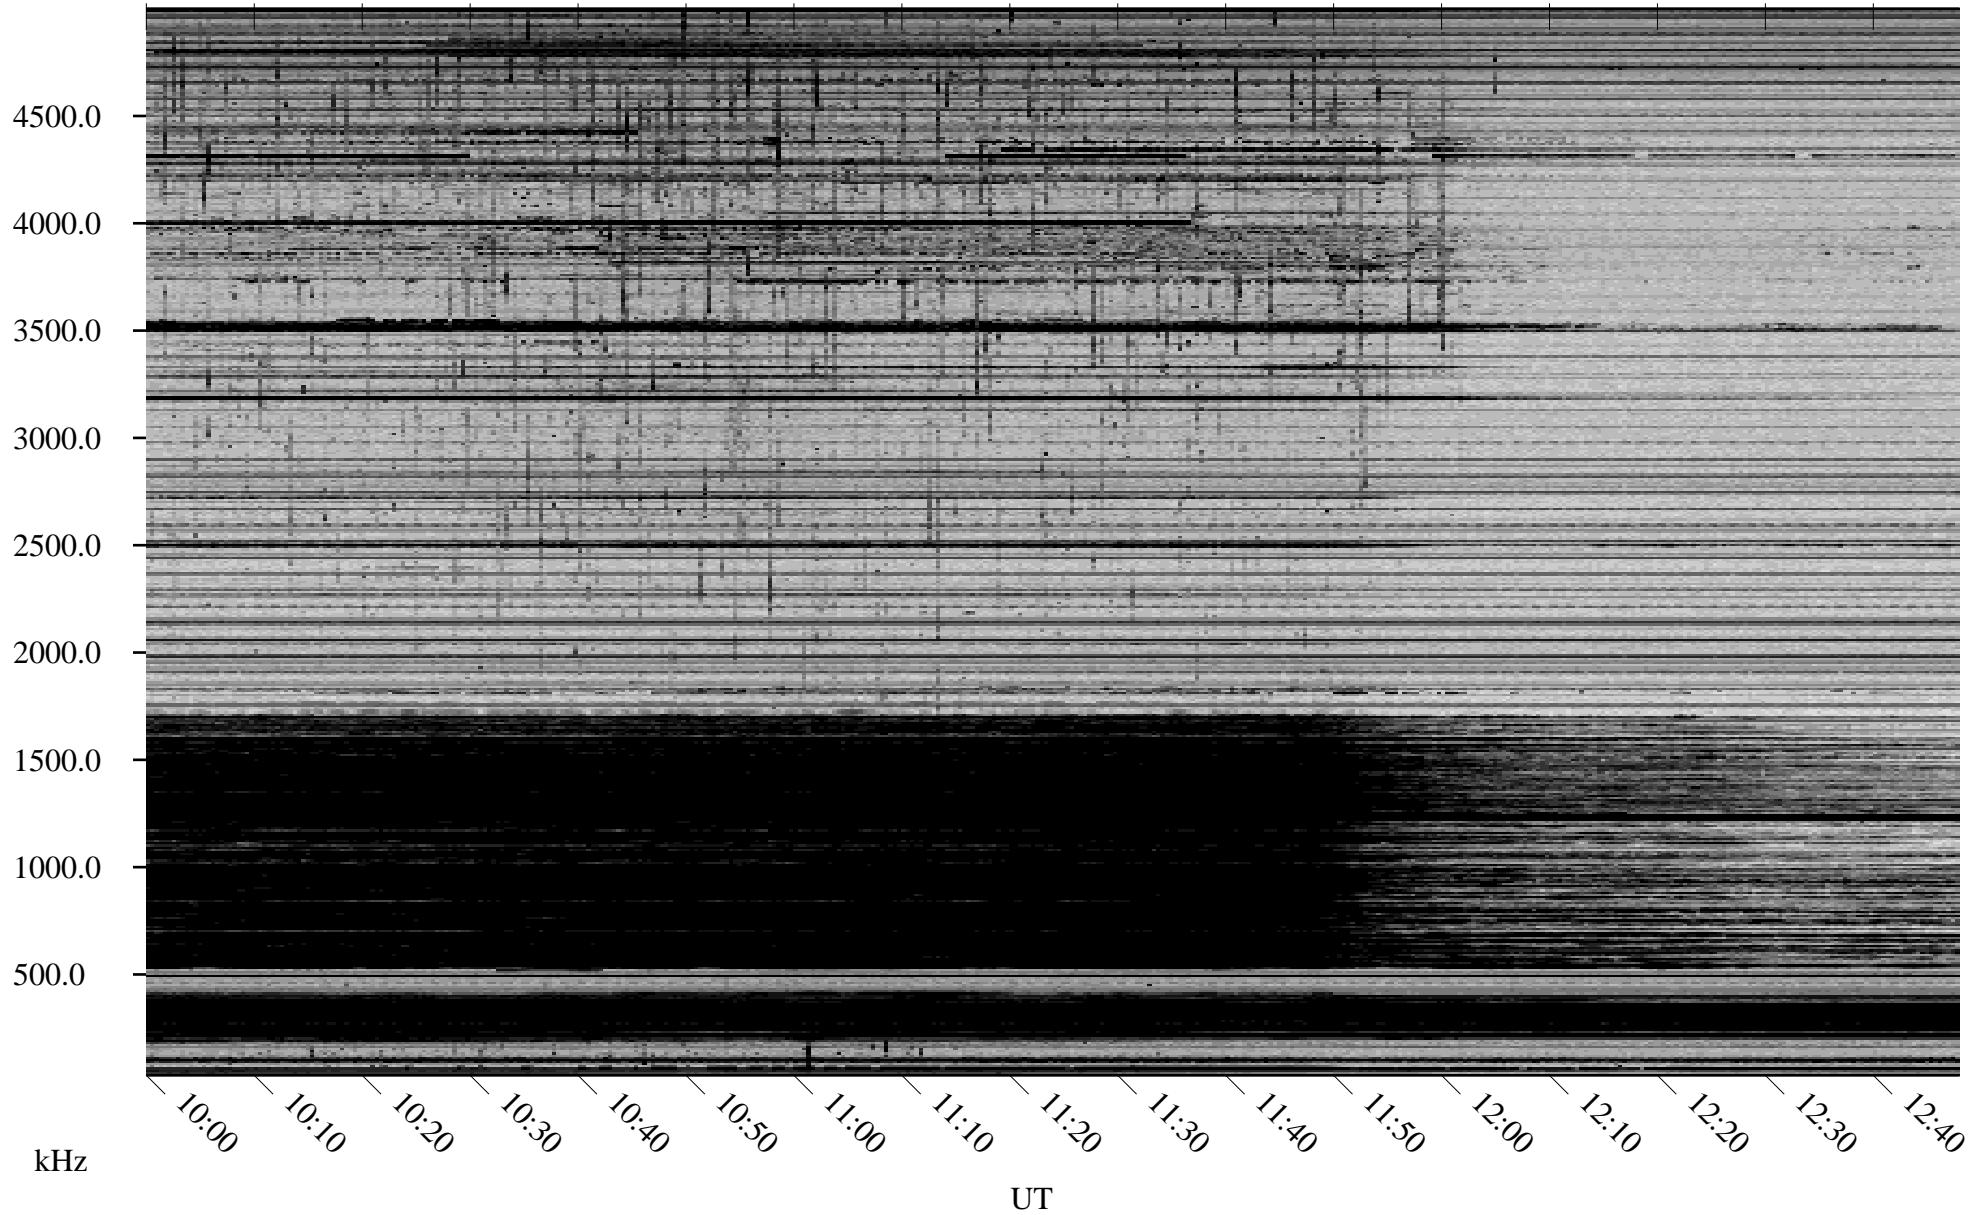

02/17/2007 Churchill, Manitoba

Linear Scale Black = 161 White = 15

CH07048L.R00m max_12

Page 1

02/17/2007 Churchill, Manitoba

Linear Scale Black = 161 White = 15

CH07048L.R00m max_12

Page 2

02/18/2007 Churchill, Manitoba

Linear Scale Black = 161 White = 15

CH07048L.R00m max_12

Page 3

02/18/2007 Churchill, Manitoba

Linear Scale Black = 161 White = 15

CH07048L.R00m max_12

Page 4

02/18/2007 Churchill, Manitoba

Linear Scale Black = 161 White = 15

CH07048L.R00m max_12

Page 5

02/18/2007 Churchill, Manitoba

Linear Scale Black = 161 White = 15

CH07048L.R00m max_12

Page 6

02/18/2007 Churchill, Manitoba

Linear Scale Black = 161 White = 15

CH07048L.R00m max_12

Page 7

02/18/2007 Churchill, Manitoba

Linear Scale Black = 161 White = 15

CH07048L.R00m max_12

Page 8