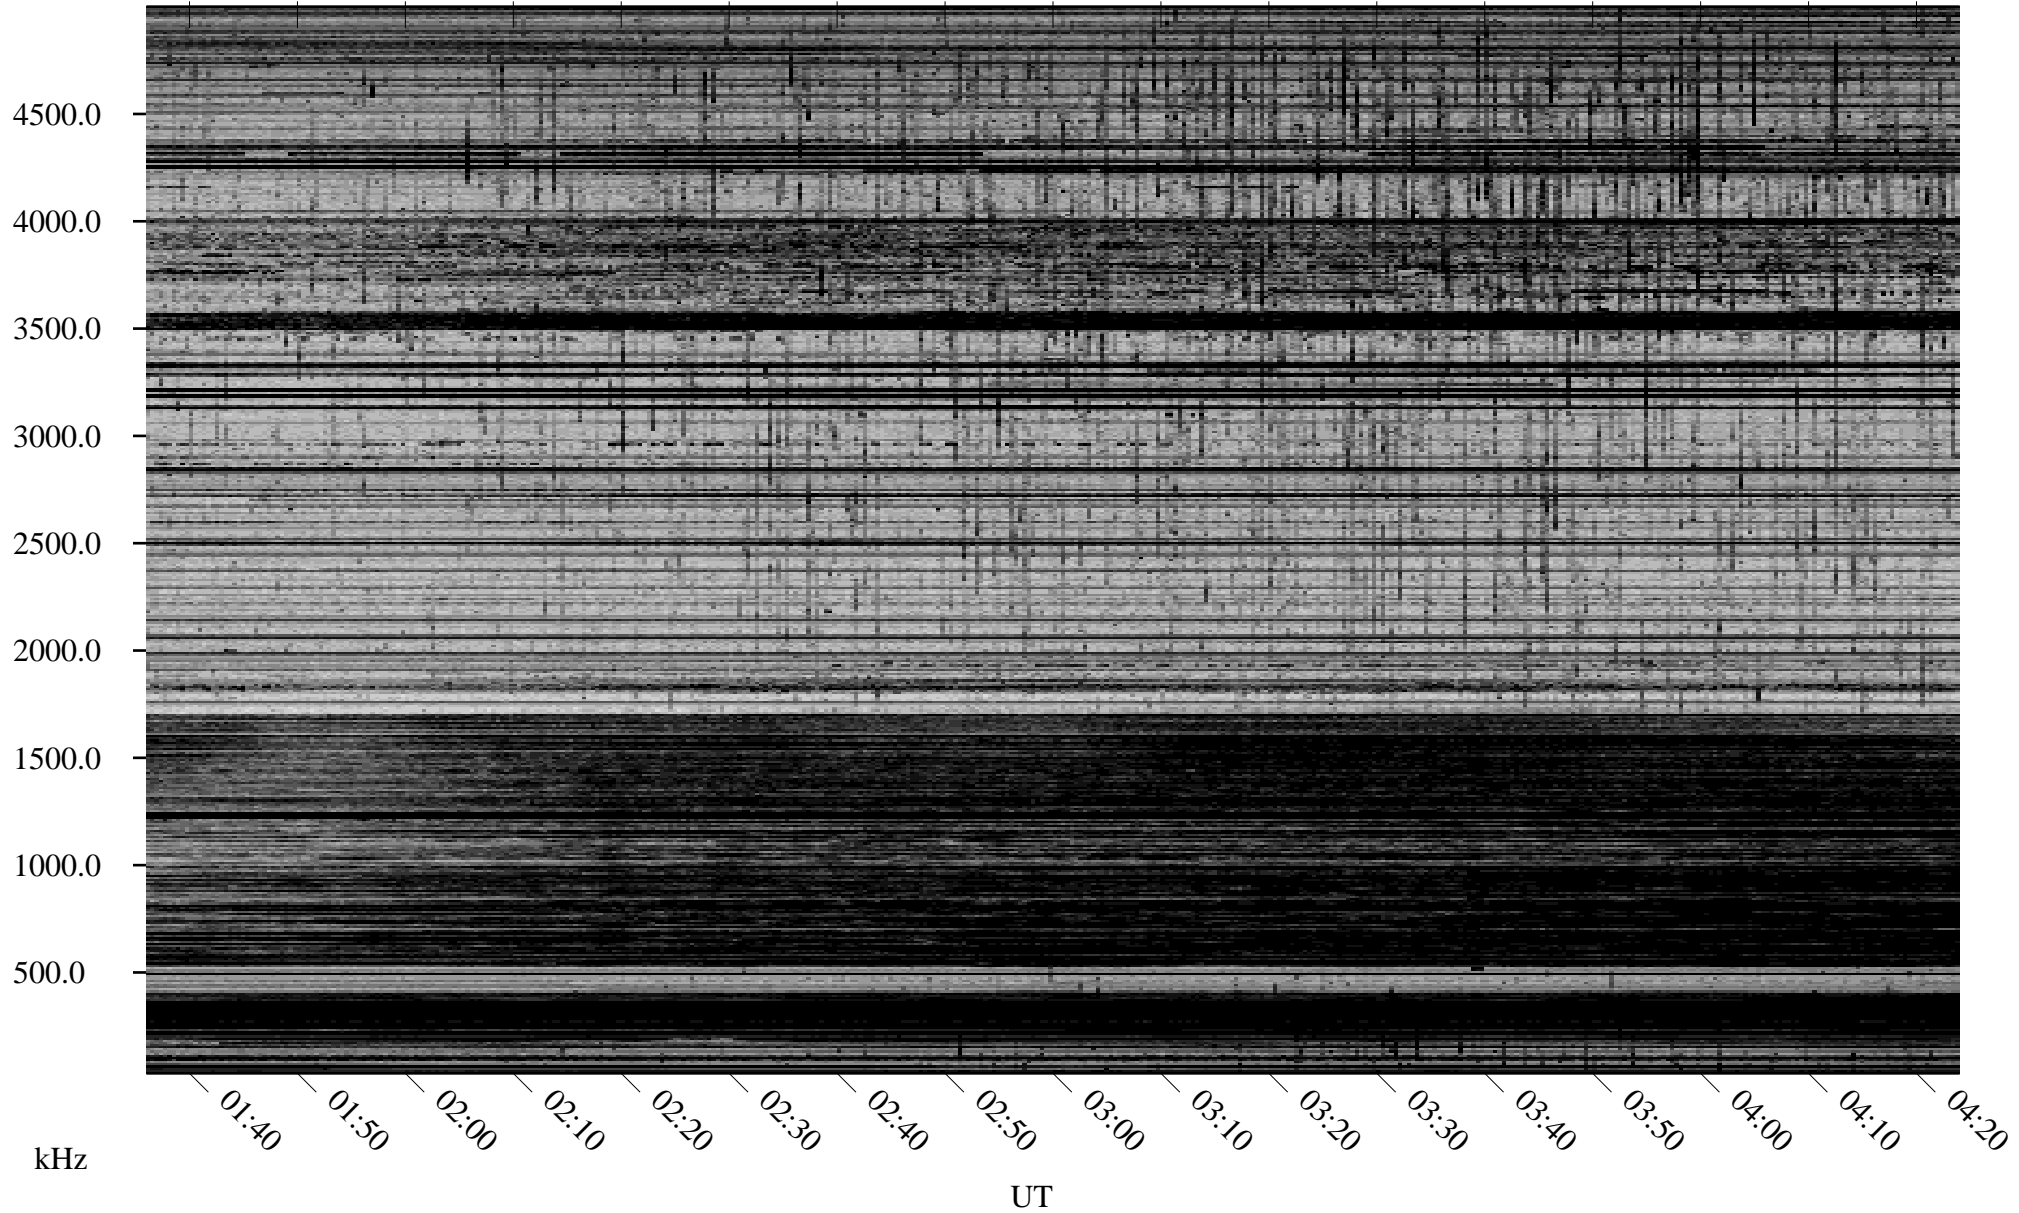

02/17/2007 Churchill, Manitoba

Linear Scale Black = 161 White = 15

CH07048L.R00m max_12

Page 1

02/17/2007 Churchill, Manitoba

Linear Scale Black = 161 White = 15

CH07048L.R00m max_12

Page 2

02/18/2007 Churchill, Manitoba

Linear Scale Black = 161 White = 15

CH07048L.R00m max_12

Page 3

02/18/2007 Churchill, Manitoba

Linear Scale Black = 161 White = 15

CH07048L.R00m max_12

Page 4

02/18/2007 Churchill, Manitoba

Linear Scale Black = 161 White = 15

CH07048L.R00m max_12

Page 5

02/18/2007 Churchill, Manitoba

Linear Scale Black = 161 White = 15

CH07048L.R00m max_12

Page 6

02/18/2007 Churchill, Manitoba

Linear Scale Black = 161 White = 15

CH07048L.R00m max_12

Page 7

02/18/2007 Churchill, Manitoba

Linear Scale Black = 161 White = 15

CH07048L.R00m max_12

Page 8