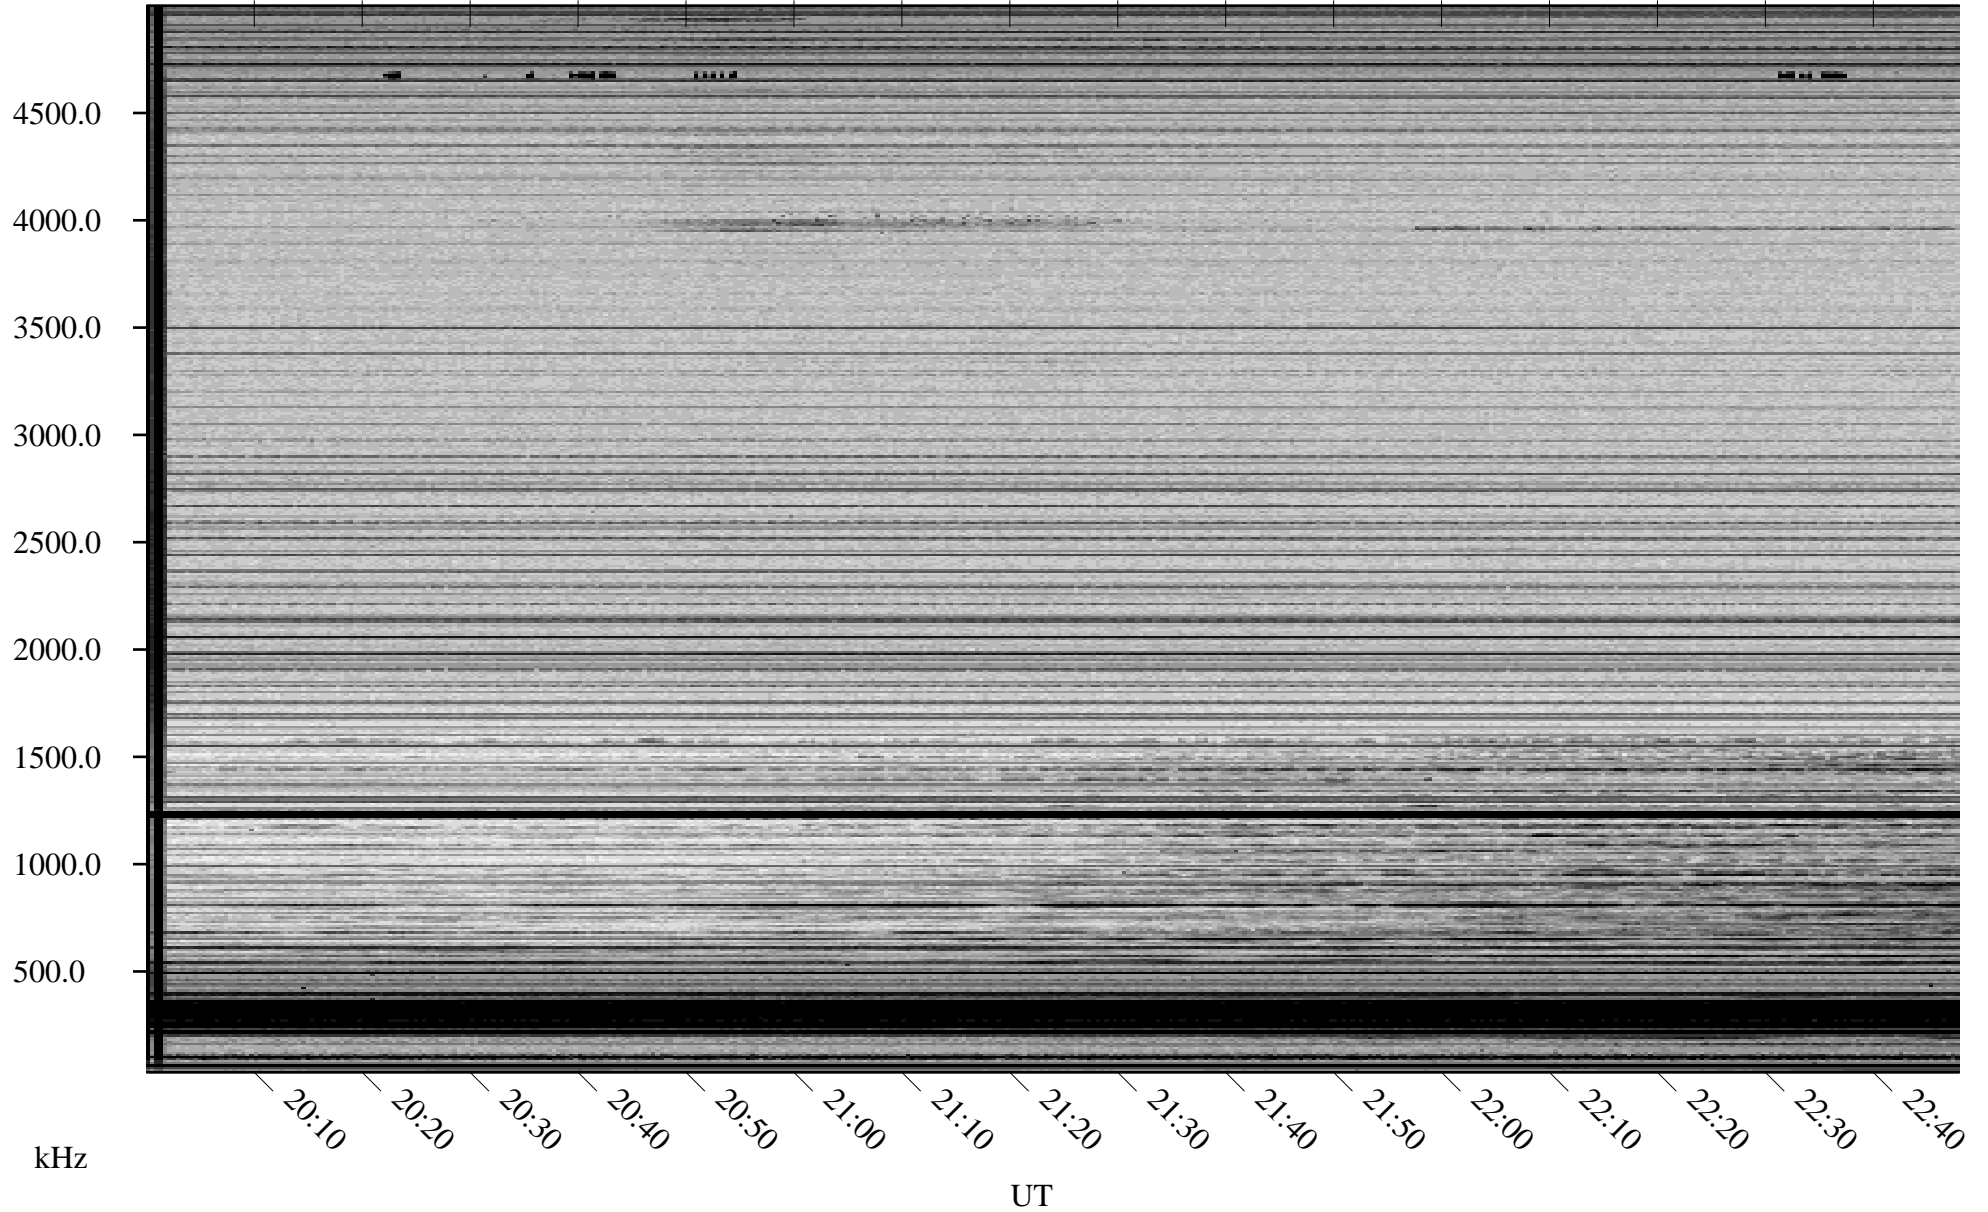

02/18/2007 Churchill, Manitoba

Linear Scale Black = 161 White = 15

CH07049L.R00m max_12

Page 1

02/18/2007 Churchill, Manitoba

Linear Scale Black = 161 White = 15

CH07049L.R00m max_12

Page 2

02/19/2007 Churchill, Manitoba

Linear Scale Black = 161 White = 15

CH07049L.R00m max_12

Page 3

02/19/2007 Churchill, Manitoba

Linear Scale Black = 161 White = 15

CH07049L.R00m max_12

Page 4

02/19/2007 Churchill, Manitoba

Linear Scale Black = 161 White = 15

CH07049L.R00m max_12

Page 5

02/19/2007 Churchill, Manitoba

Linear Scale Black = 161 White = 15

CH07049L.R00m max_12

Page 6

02/19/2007 Churchill, Manitoba

Linear Scale Black = 161 White = 15

CH07049L.R00m max_12

Page 7

02/19/2007 Churchill, Manitoba

Linear Scale Black = 161 White = 15

CH07049L.R00m max_12

Page 8