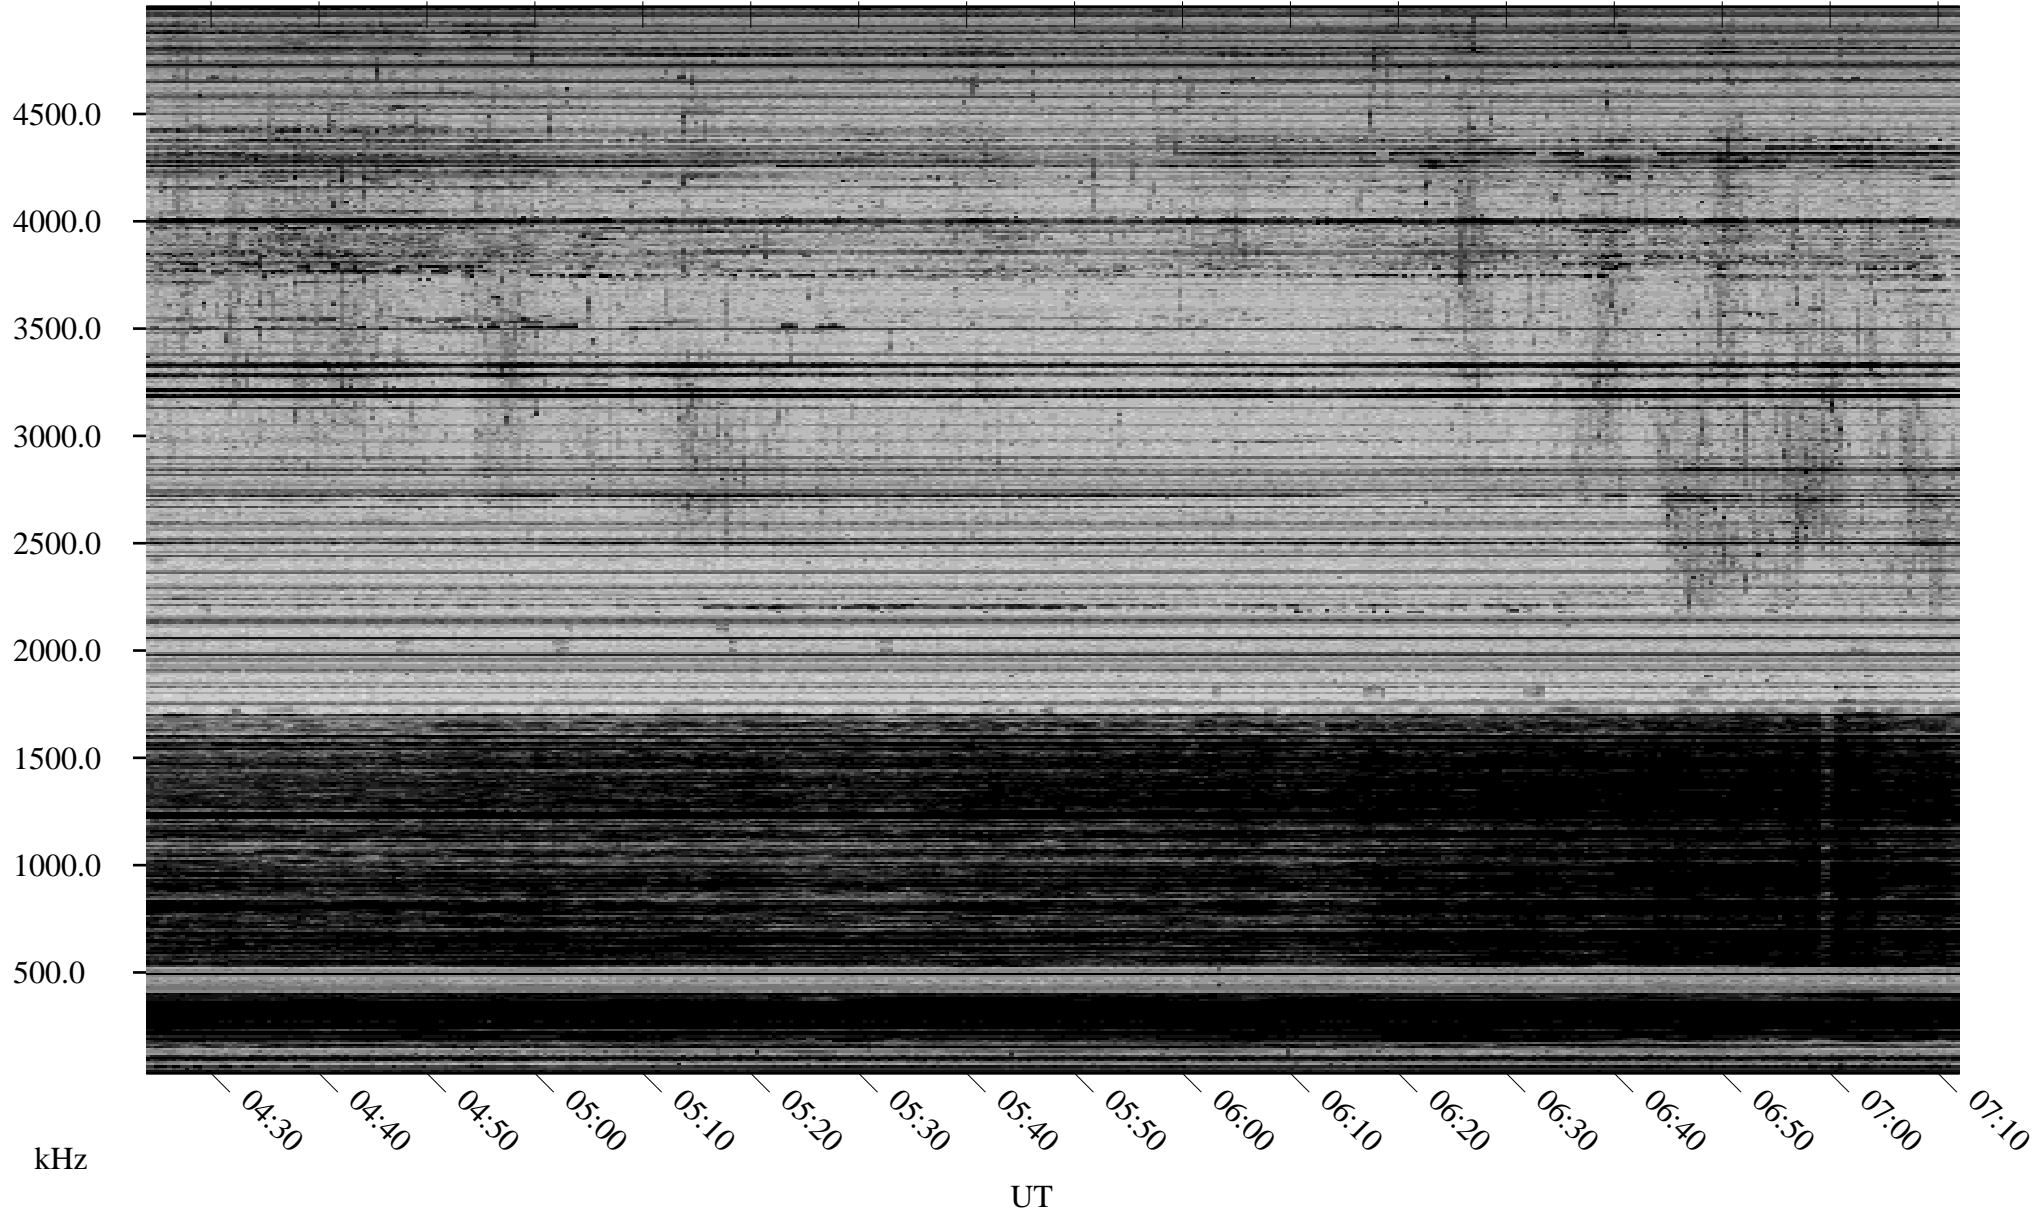

02/18/2007 Churchill, Manitoba

Linear Scale Black = 161 White = 15

CH07049L.R00m max_12

Page 1

02/18/2007 Churchill, Manitoba

Linear Scale Black = 161 White = 15

CH07049L.R00m max_12

Page 2

02/19/2007 Churchill, Manitoba

Linear Scale Black = 161 White = 15

CH07049L.R00m max_12

Page 3

02/19/2007 Churchill, Manitoba

Linear Scale Black = 161 White = 15

CH07049L.R00m max_12

Page 4

02/19/2007 Churchill, Manitoba

Linear Scale Black = 161 White = 15

CH07049L.R00m max_12

Page 5

02/19/2007 Churchill, Manitoba

Linear Scale Black = 161 White = 15

CH07049L.R00m max_12

Page 6

02/19/2007 Churchill, Manitoba

Linear Scale Black = 161 White = 15

CH07049L.R00m max_12

Page 7

02/19/2007 Churchill, Manitoba

Linear Scale Black = 161 White = 15

CH07049L.R00m max_12

Page 8