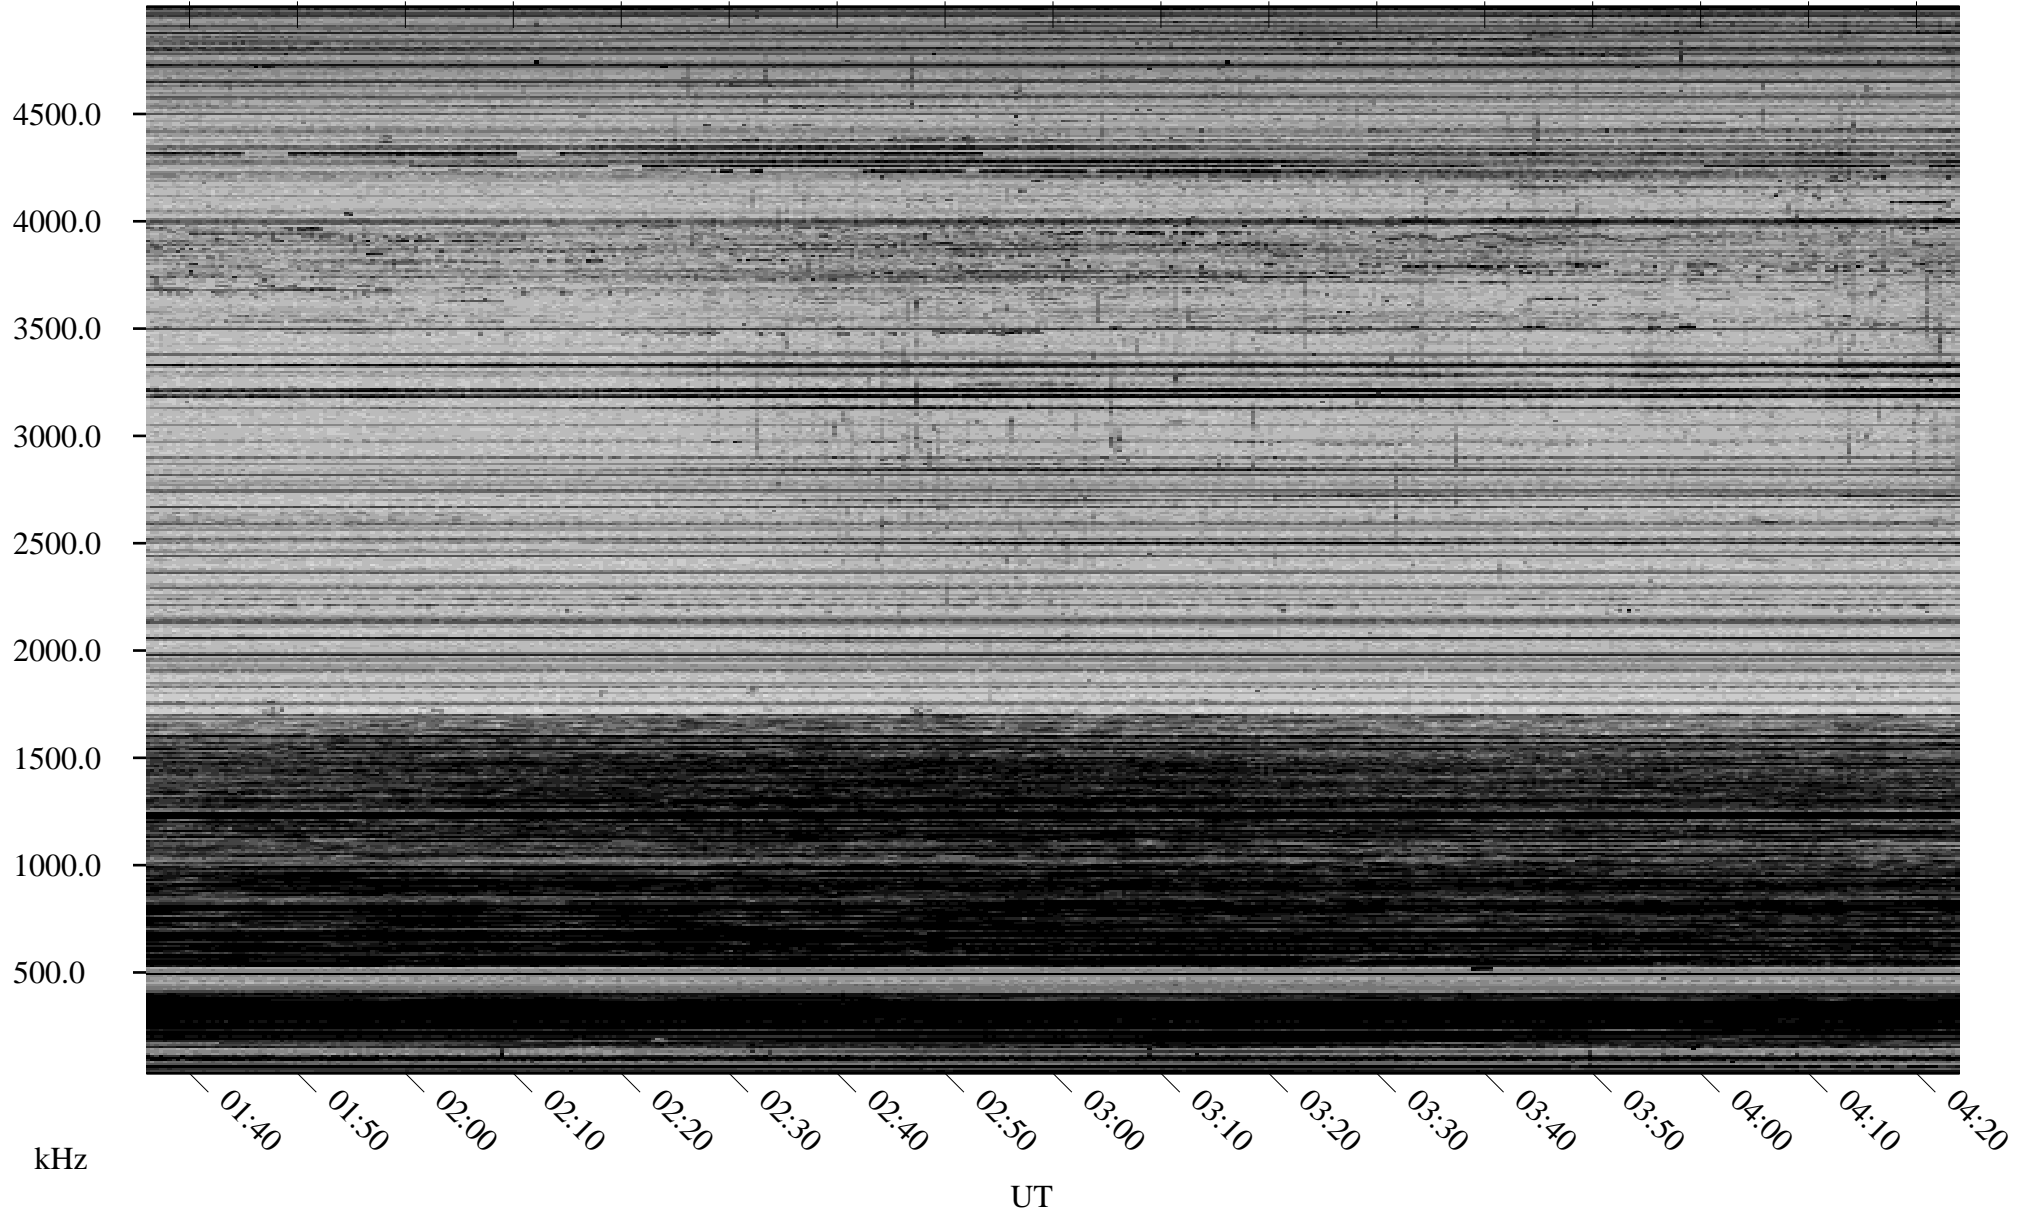

02/18/2007 Churchill, Manitoba

Linear Scale Black = 161 White = 15

CH07049L.R00m max_12

Page 1

02/18/2007 Churchill, Manitoba

Linear Scale Black = 161 White = 15

CH07049L.R00m max_12

Page 2

02/19/2007 Churchill, Manitoba

Linear Scale Black = 161 White = 15

CH07049L.R00m max_12

Page 3

02/19/2007 Churchill, Manitoba

Linear Scale Black = 161 White = 15

CH07049L.R00m max_12

Page 4

02/19/2007 Churchill, Manitoba

Linear Scale Black = 161 White = 15

CH07049L.R00m max_12

Page 5

02/19/2007 Churchill, Manitoba

Linear Scale Black = 161 White = 15

CH07049L.R00m max_12

Page 6

02/19/2007 Churchill, Manitoba

Linear Scale Black = 161 White = 15

CH07049L.R00m max_12

Page 7

02/19/2007 Churchill, Manitoba

Linear Scale Black = 161 White = 15

CH07049L.R00m max_12

Page 8