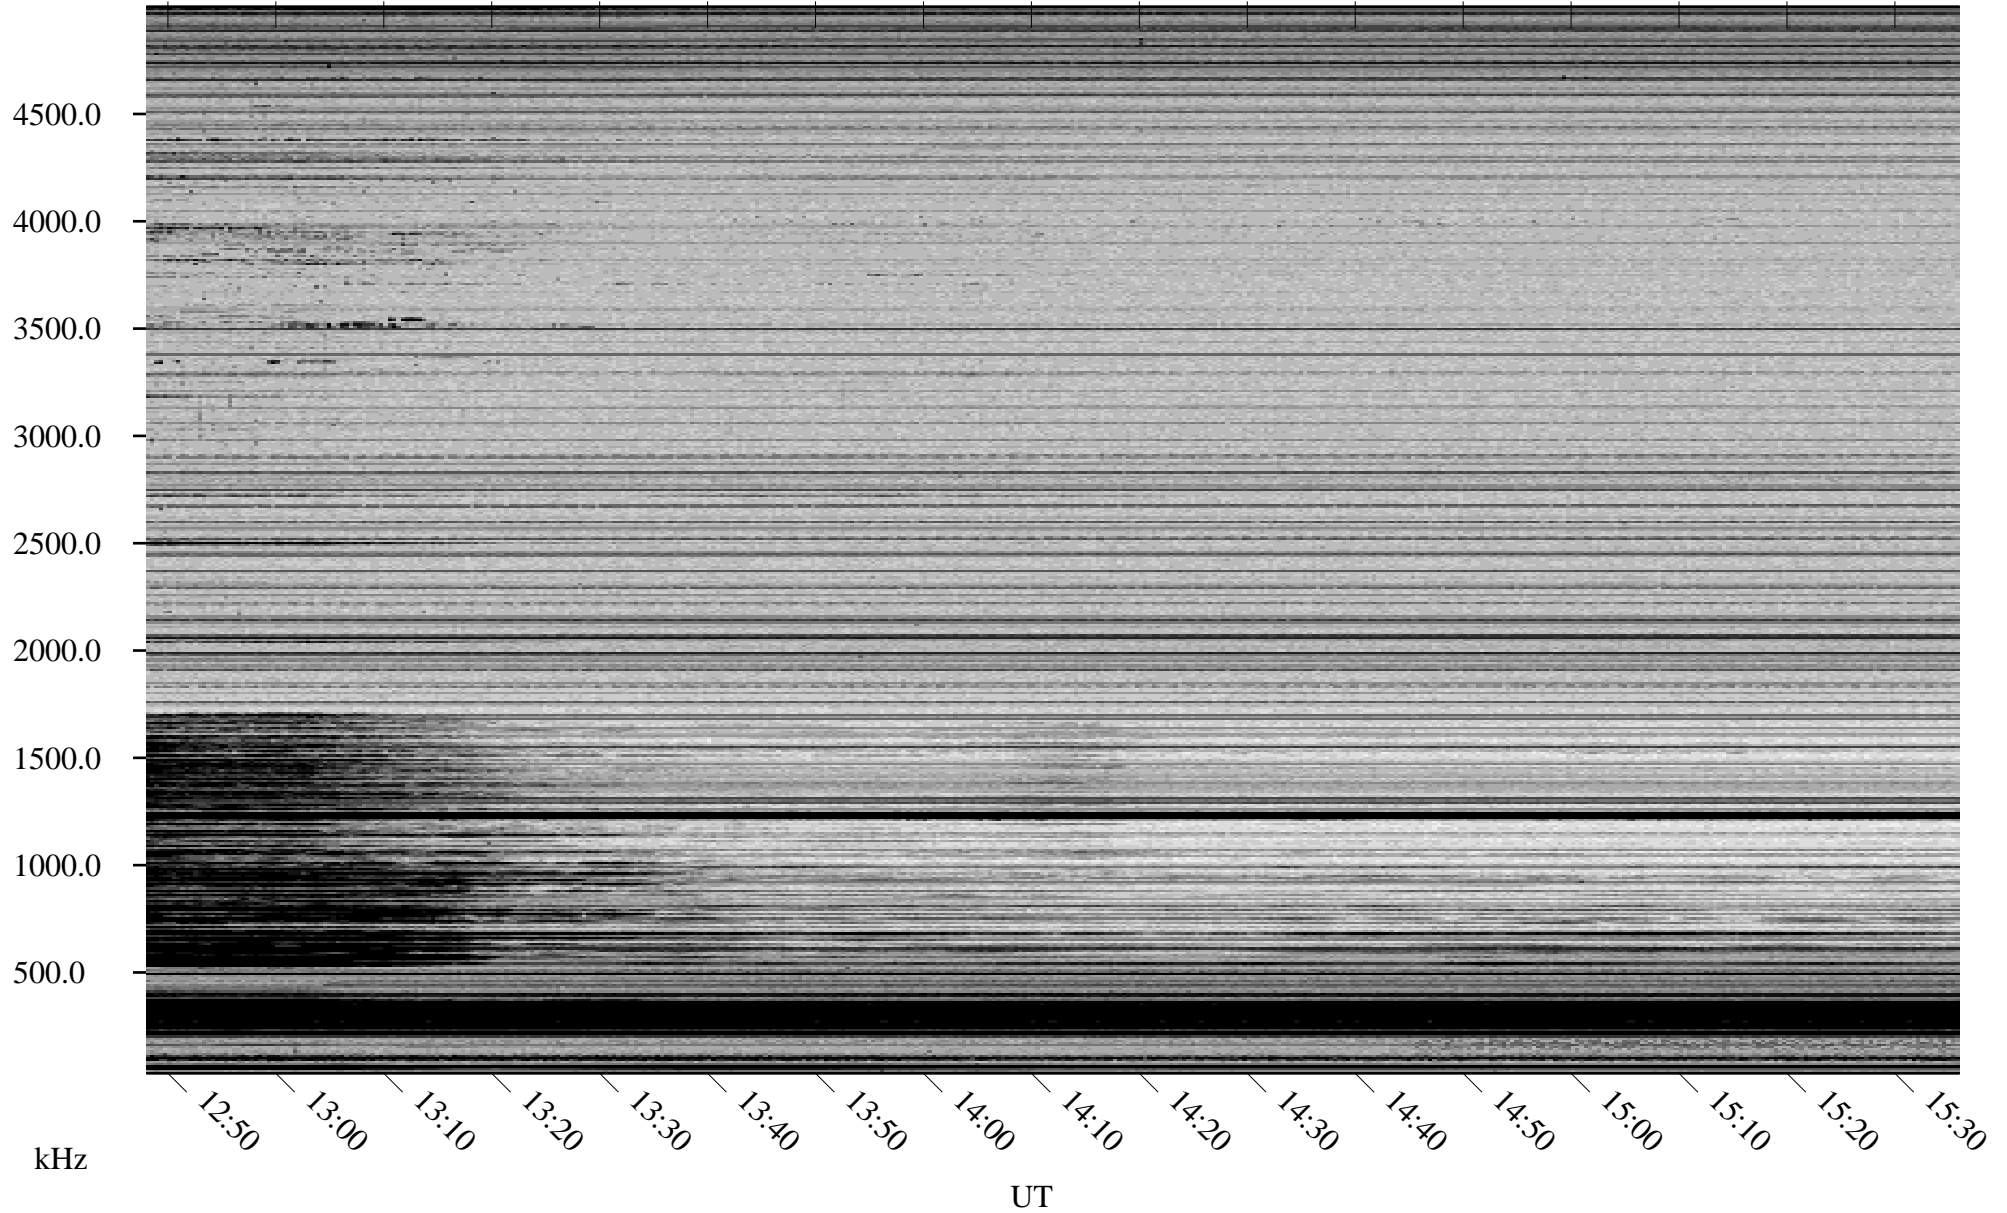

02/18/2007 Churchill, Manitoba

Linear Scale Black = 161 White = 15

CH07049L.R00m max_12

Page 1

02/18/2007 Churchill, Manitoba

Linear Scale Black = 161 White = 15

CH07049L.R00m max_12

Page 2

02/19/2007 Churchill, Manitoba

Linear Scale Black = 161 White = 15

CH07049L.R00m max_12

Page 3

02/19/2007 Churchill, Manitoba

Linear Scale Black = 161 White = 15

CH07049L.R00m max_12

Page 4

02/19/2007 Churchill, Manitoba

Linear Scale Black = 161 White = 15

CH07049L.R00m max_12

Page 5

02/19/2007 Churchill, Manitoba

Linear Scale Black = 161 White = 15

CH07049L.R00m max_12

Page 6

02/19/2007 Churchill, Manitoba

Linear Scale Black = 161 White = 15

CH07049L.R00m max_12

Page 7

02/19/2007 Churchill, Manitoba

Linear Scale Black = 161 White = 15

CH07049L.R00m max_12

Page 8