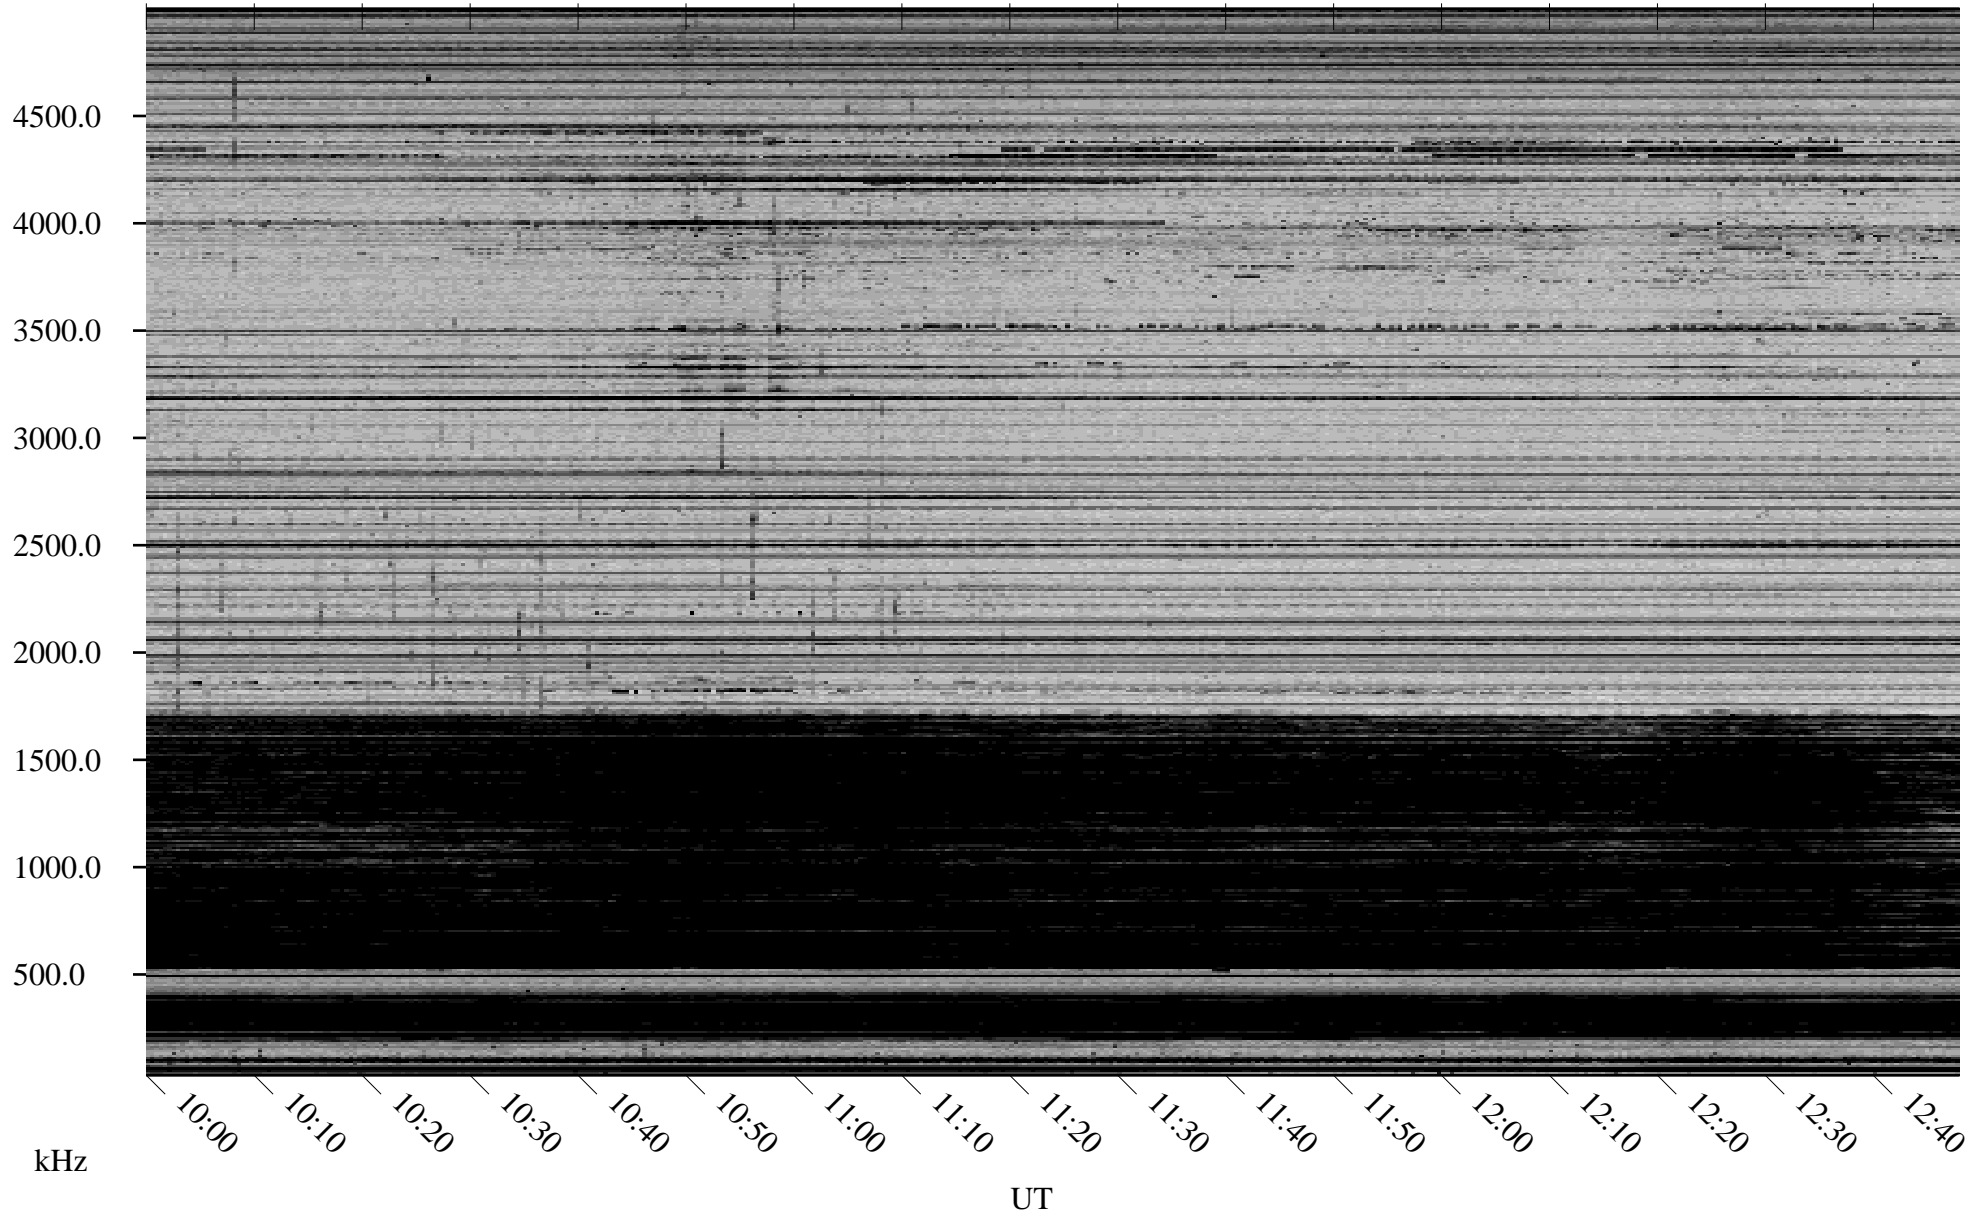

02/18/2007 Churchill, Manitoba

Linear Scale Black = 161 White = 15

CH07049L.R00m max_12

Page 1

02/18/2007 Churchill, Manitoba

Linear Scale Black = 161 White = 15

CH07049L.R00m max_12

Page 2

02/19/2007 Churchill, Manitoba

Linear Scale Black = 161 White = 15

CH07049L.R00m max_12

Page 3

02/19/2007 Churchill, Manitoba

Linear Scale Black = 161 White = 15

CH07049L.R00m max_12

Page 4

02/19/2007 Churchill, Manitoba

Linear Scale Black = 161 White = 15

CH07049L.R00m max_12

Page 5

02/19/2007 Churchill, Manitoba

Linear Scale Black = 161 White = 15

CH07049L.R00m max_12

Page 6

02/19/2007 Churchill, Manitoba

Linear Scale Black = 161 White = 15

CH07049L.R00m max_12

Page 7

02/19/2007 Churchill, Manitoba

Linear Scale Black = 161 White = 15

CH07049L.R00m max_12

Page 8