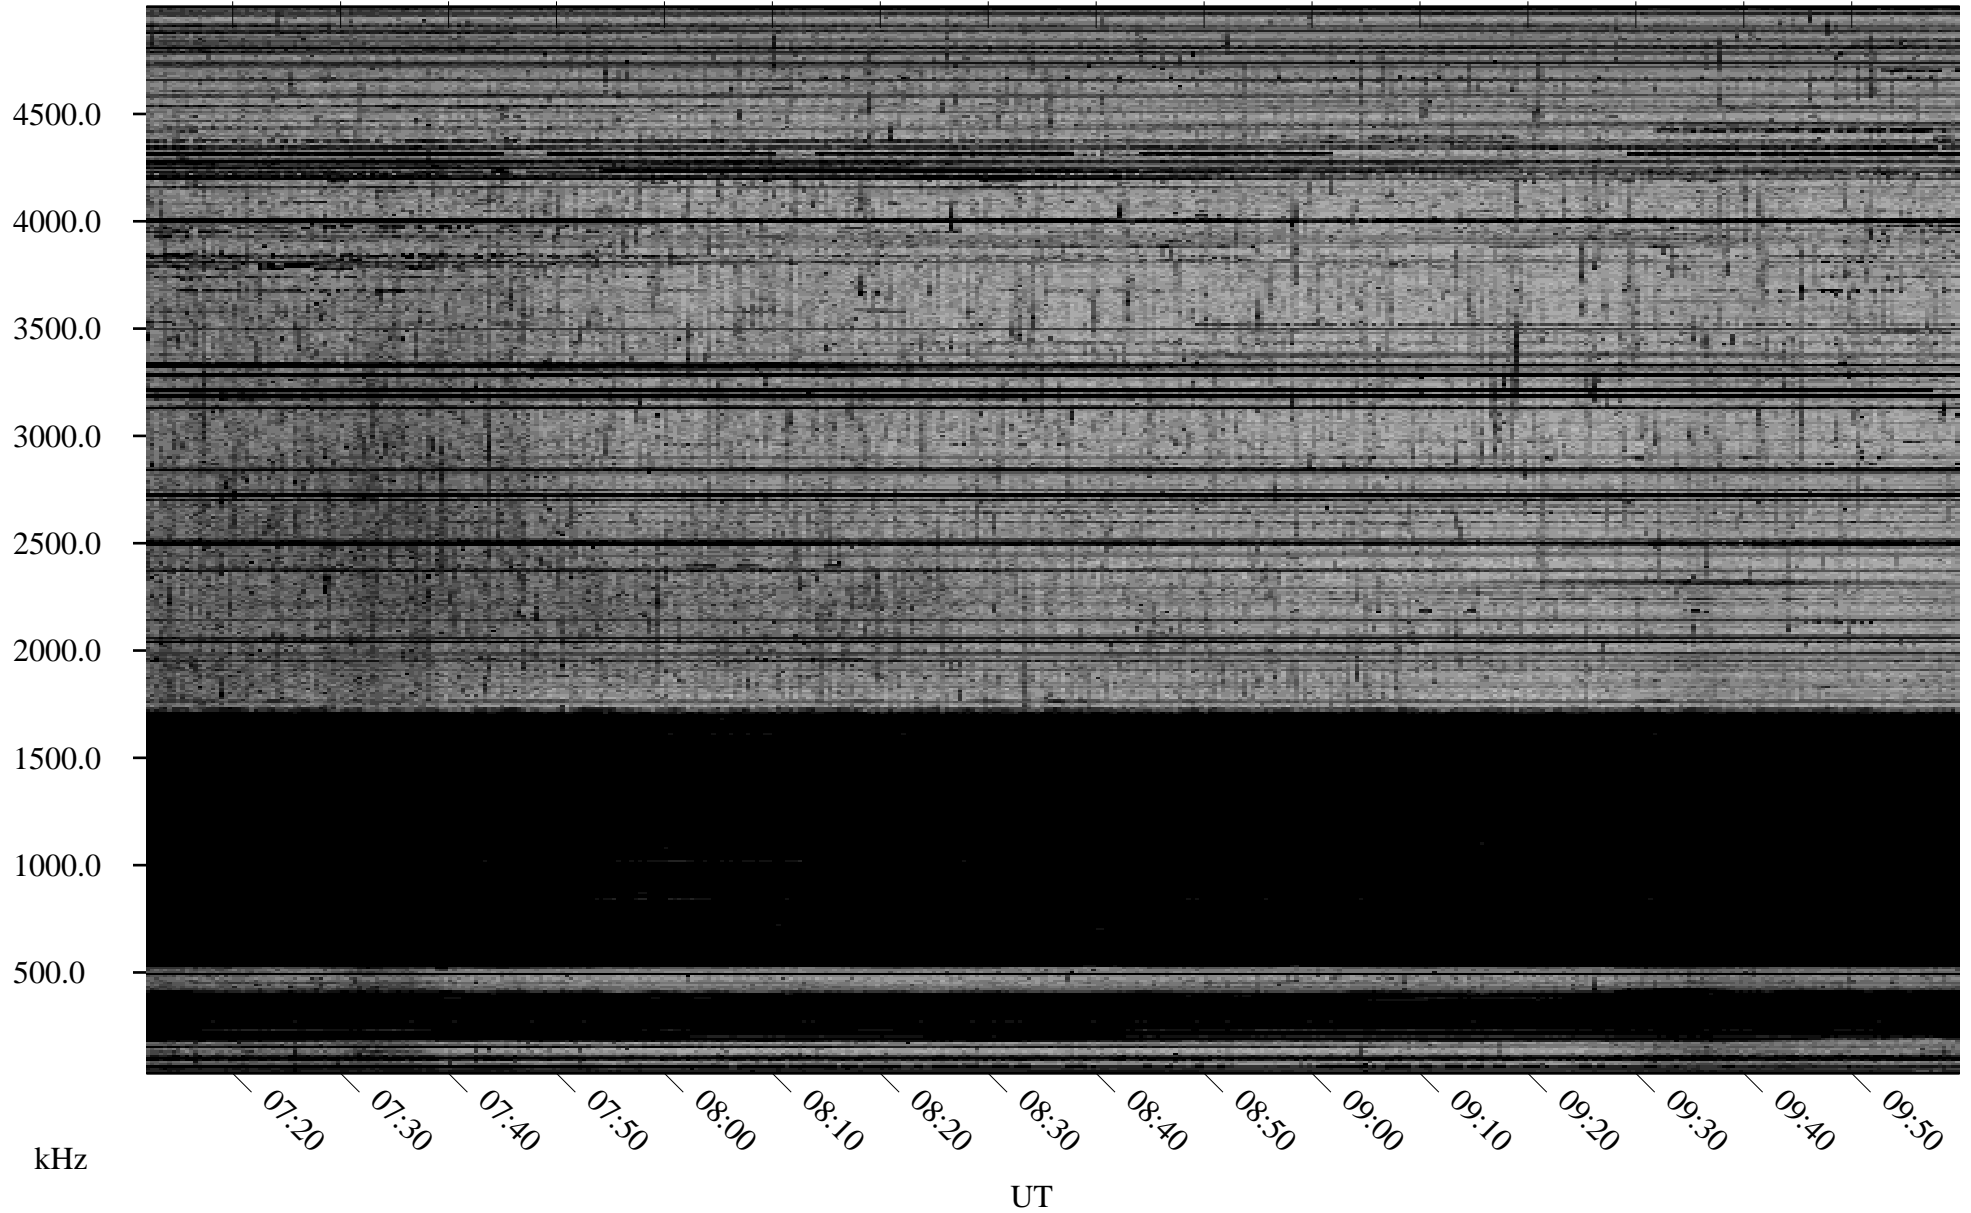

02/19/2007 Churchill, Manitoba

Linear Scale Black = 161 White = 15

CH07050L.R00m max_12

Page 1

02/19/2007 Churchill, Manitoba

Linear Scale Black = 161 White = 15

CH07050L.R00m max_12

Page 2

02/20/2007 Churchill, Manitoba

Linear Scale Black = 161 White = 15

CH07050L.R00m max_12

Page 3

02/20/2007 Churchill, Manitoba

Linear Scale Black = 161 White = 15

CH07050L.R00m max_12

Page 4

02/20/2007 Churchill, Manitoba

Linear Scale Black = 161 White = 15

CH07050L.R00m max_12

Page 5

02/20/2007 Churchill, Manitoba

Linear Scale Black = 161 White = 15

CH07050L.R00m max_12

Page 6

02/20/2007 Churchill, Manitoba

Linear Scale Black = 161 White = 15

CH07050L.R00m max_12

Page 7

02/20/2007 Churchill, Manitoba

Linear Scale Black = 161 White = 15

CH07050L.R00m max_12

Page 8