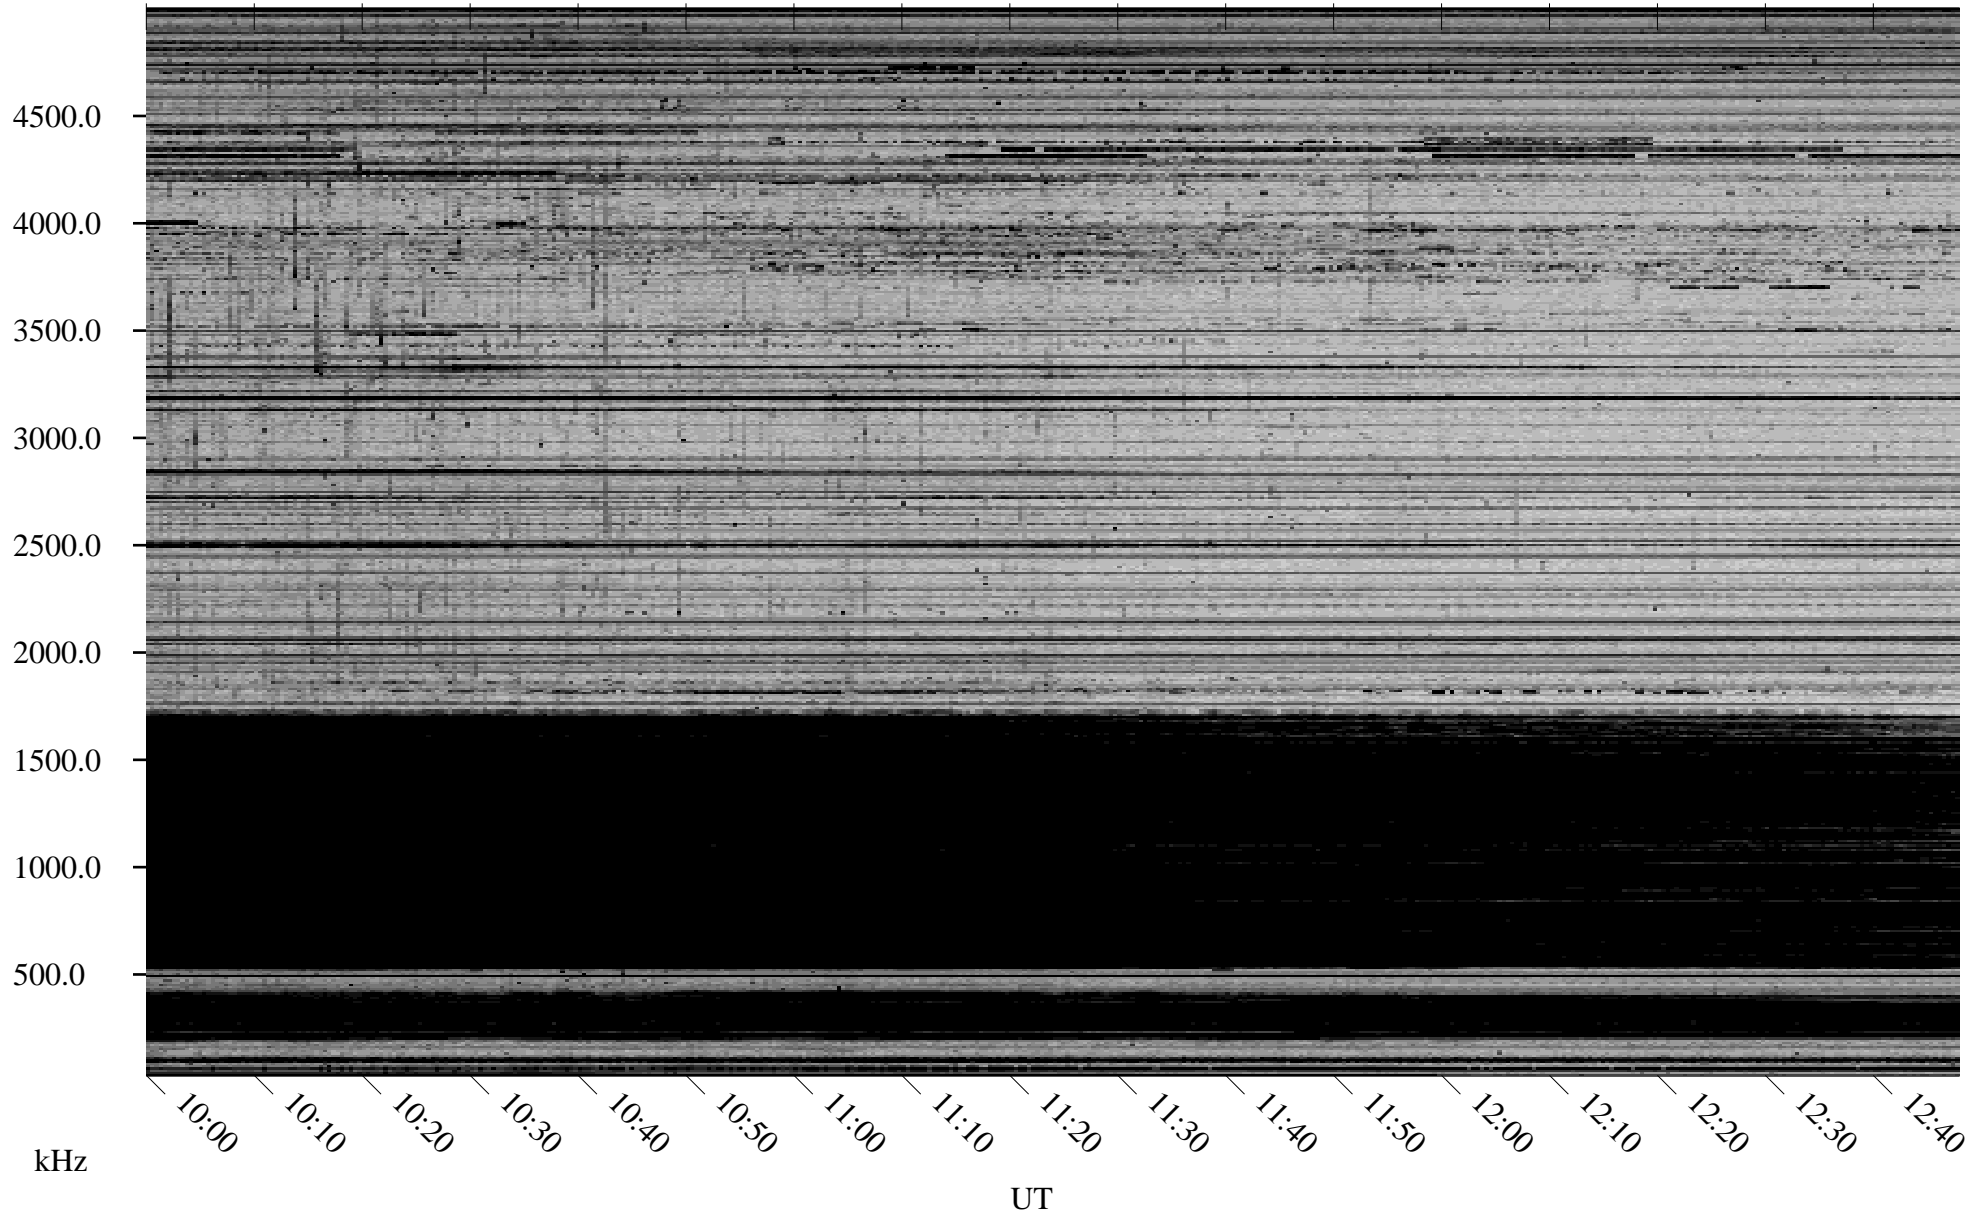

02/20/2007 Churchill, Manitoba

Linear Scale Black = 161 White = 15

CH07050L.R00m max_12

Page 3

02/20/2007 Churchill, Manitoba

Linear Scale Black = 161 White = 15

CH07050L.R00m max_12

Page 4

02/20/2007 Churchill, Manitoba

Linear Scale Black = 161 White = 15

CH07050L.R00m max_12

Page 5

02/20/2007 Churchill, Manitoba

Linear Scale Black = 161 White = 15

CH07050L.R00m max_12

Page 6

02/20/2007 Churchill, Manitoba

Linear Scale Black = 161 White = 15

CH07050L.R00m max_12

Page 7

02/20/2007 Churchill, Manitoba

Linear Scale Black = 161 White = 15

CH07050L.R00m max_12

Page 8