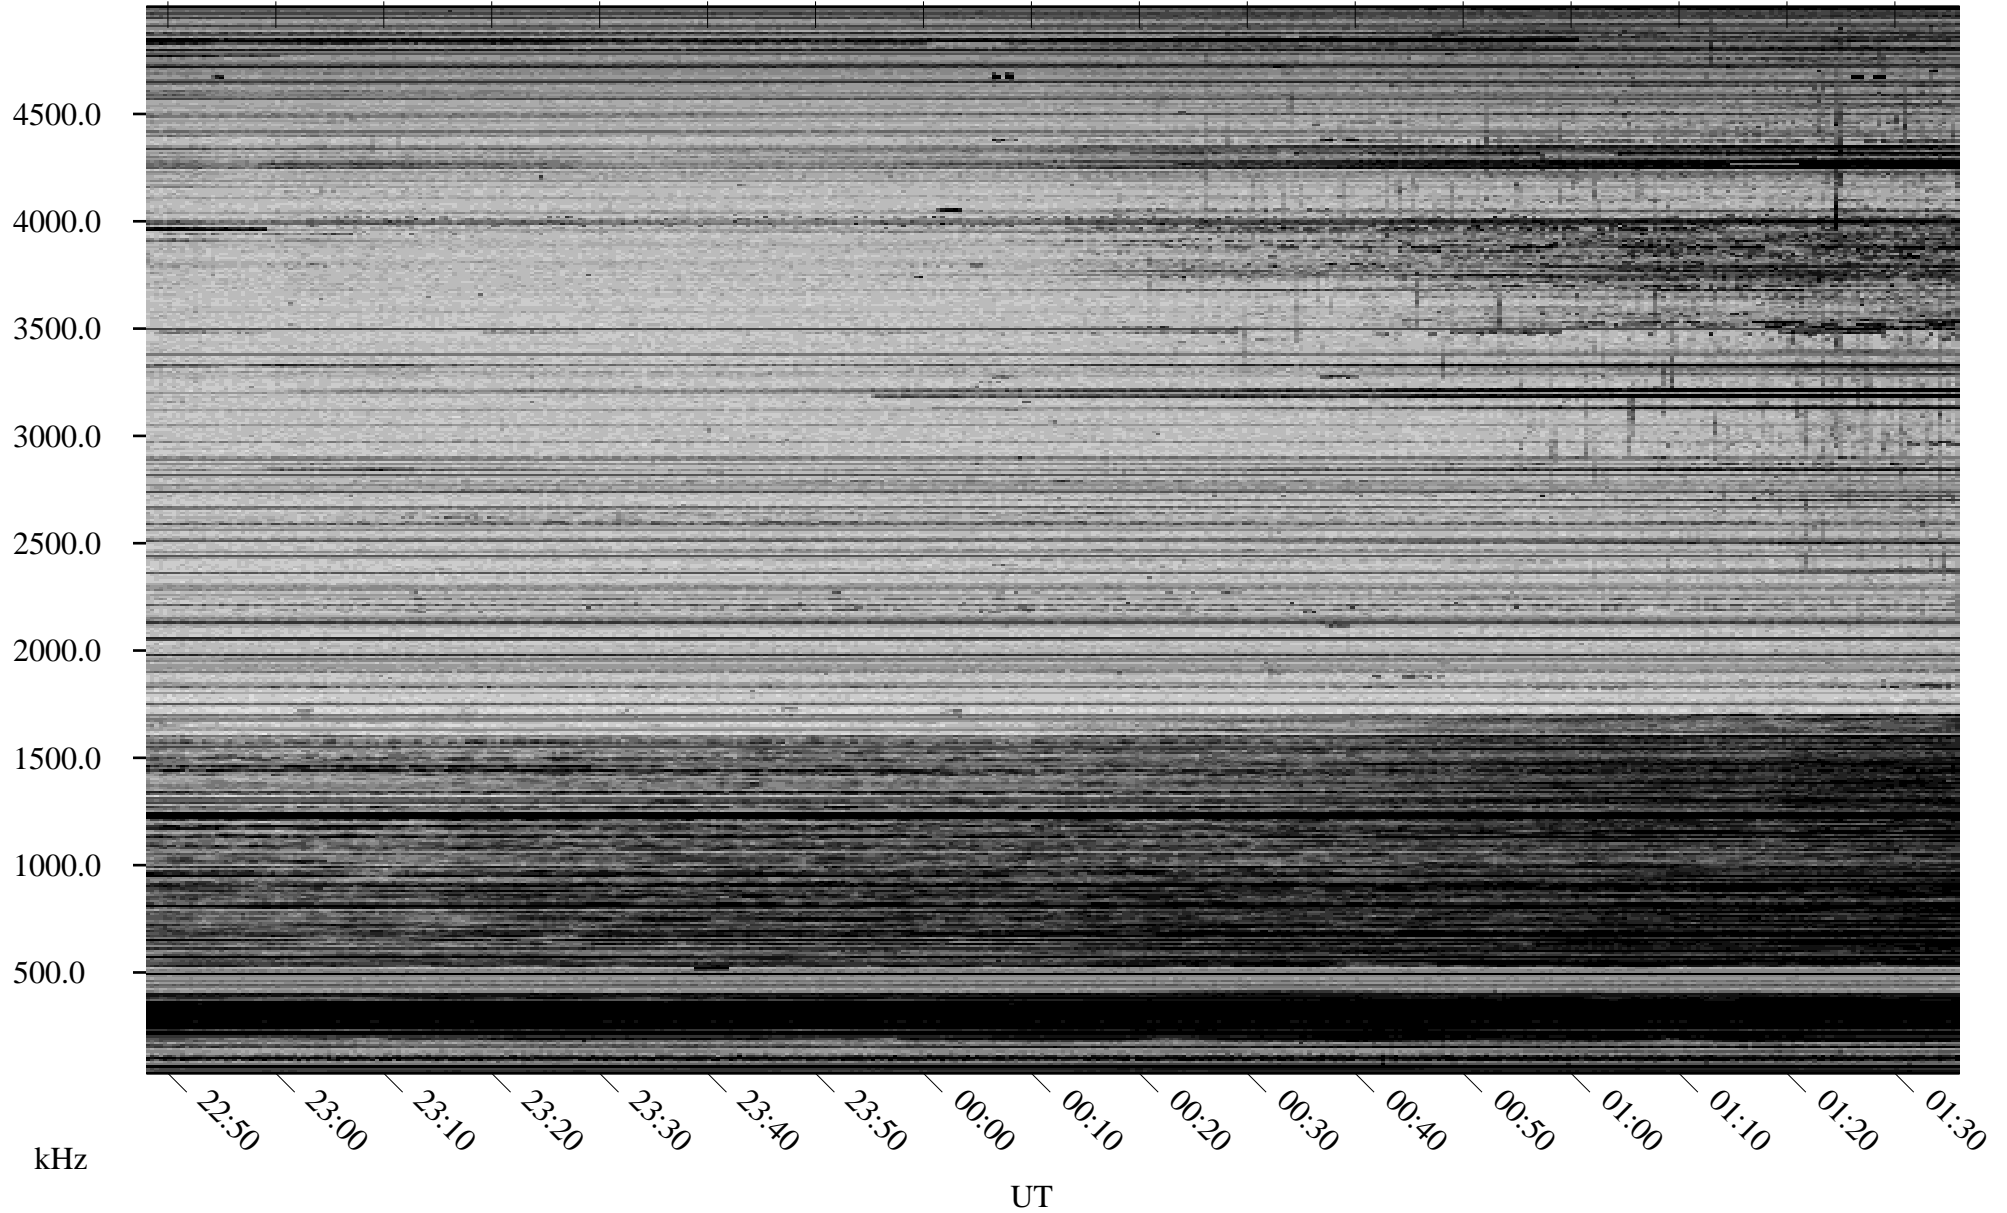

02/19/2007 Churchill, Manitoba

Linear Scale Black = 161 White = 15

CH07050L.R00m max_12

Page 1

02/19/2007 Churchill, Manitoba

Linear Scale Black = 161 White = 15

CH07050L.R00m max_12

Page 2

02/20/2007 Churchill, Manitoba

Linear Scale Black = 161 White = 15

CH07050L.R00m max_12

Page 3

02/20/2007 Churchill, Manitoba

Linear Scale Black = 161 White = 15

CH07050L.R00m max_12

Page 4

02/20/2007 Churchill, Manitoba

Linear Scale Black = 161 White = 15

CH07050L.R00m max_12

Page 5

02/20/2007 Churchill, Manitoba

Linear Scale Black = 161 White = 15

CH07050L.R00m max_12

Page 6

02/20/2007 Churchill, Manitoba

Linear Scale Black = 161 White = 15

CH07050L.R00m max_12

Page 7

02/20/2007 Churchill, Manitoba

Linear Scale Black = 161 White = 15

CH07050L.R00m max_12

Page 8