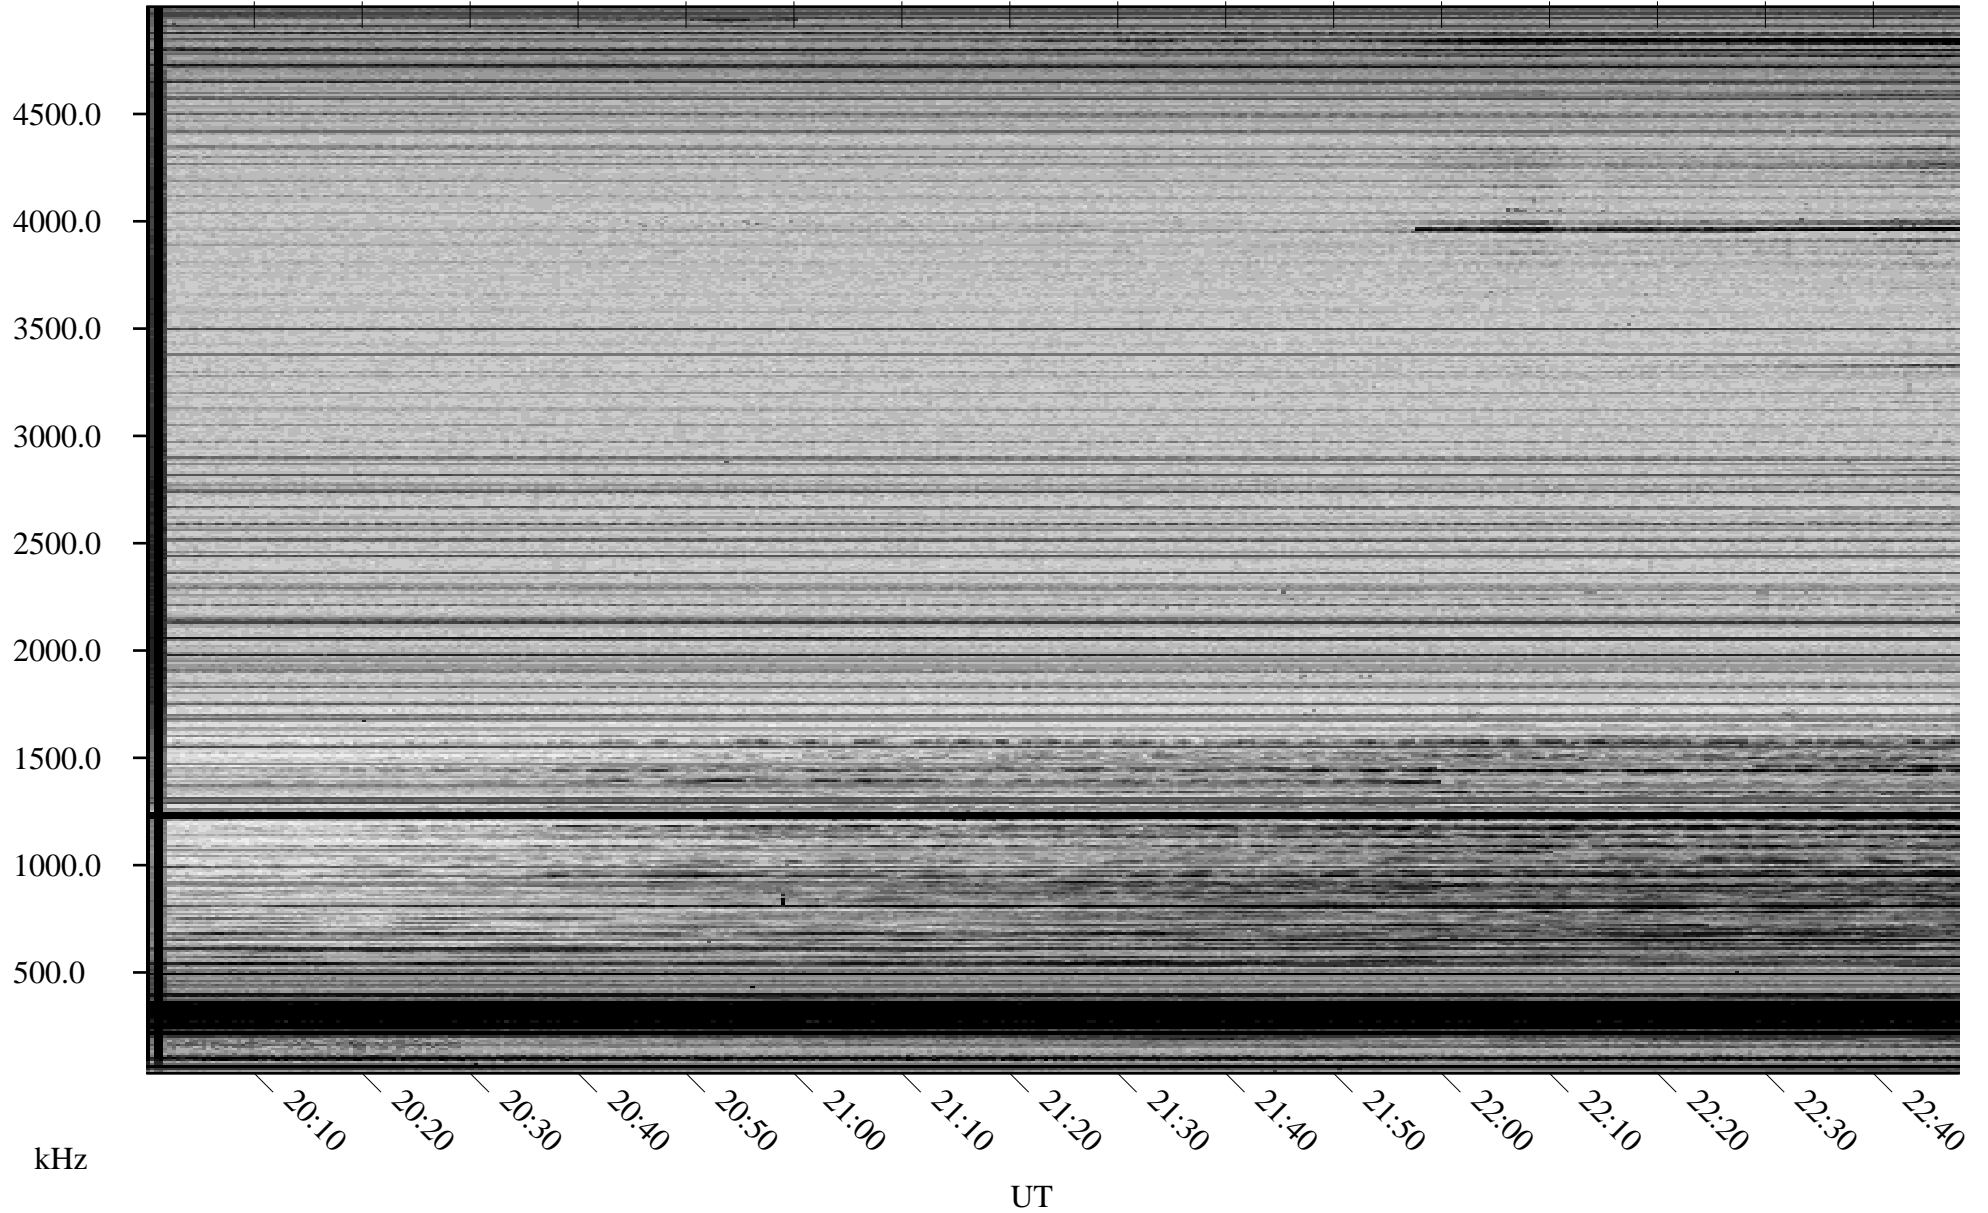

02/19/2007 Churchill, Manitoba

Linear Scale Black = 161 White = 15

CH07050L.R00m max_12

Page 1

02/19/2007 Churchill, Manitoba

Linear Scale Black = 161 White = 15

CH07050L.R00m max_12

Page 2

02/20/2007 Churchill, Manitoba

Linear Scale Black = 161 White = 15

CH07050L.R00m max_12

Page 3

02/20/2007 Churchill, Manitoba

Linear Scale Black = 161 White = 15

CH07050L.R00m max_12

Page 4

02/20/2007 Churchill, Manitoba

Linear Scale Black = 161 White = 15

CH07050L.R00m max_12

Page 5

02/20/2007 Churchill, Manitoba

Linear Scale Black = 161 White = 15

CH07050L.R00m max_12

Page 6

02/20/2007 Churchill, Manitoba

Linear Scale Black = 161 White = 15

CH07050L.R00m max_12

Page 7

02/20/2007 Churchill, Manitoba

Linear Scale Black = 161 White = 15

CH07050L.R00m max_12

Page 8