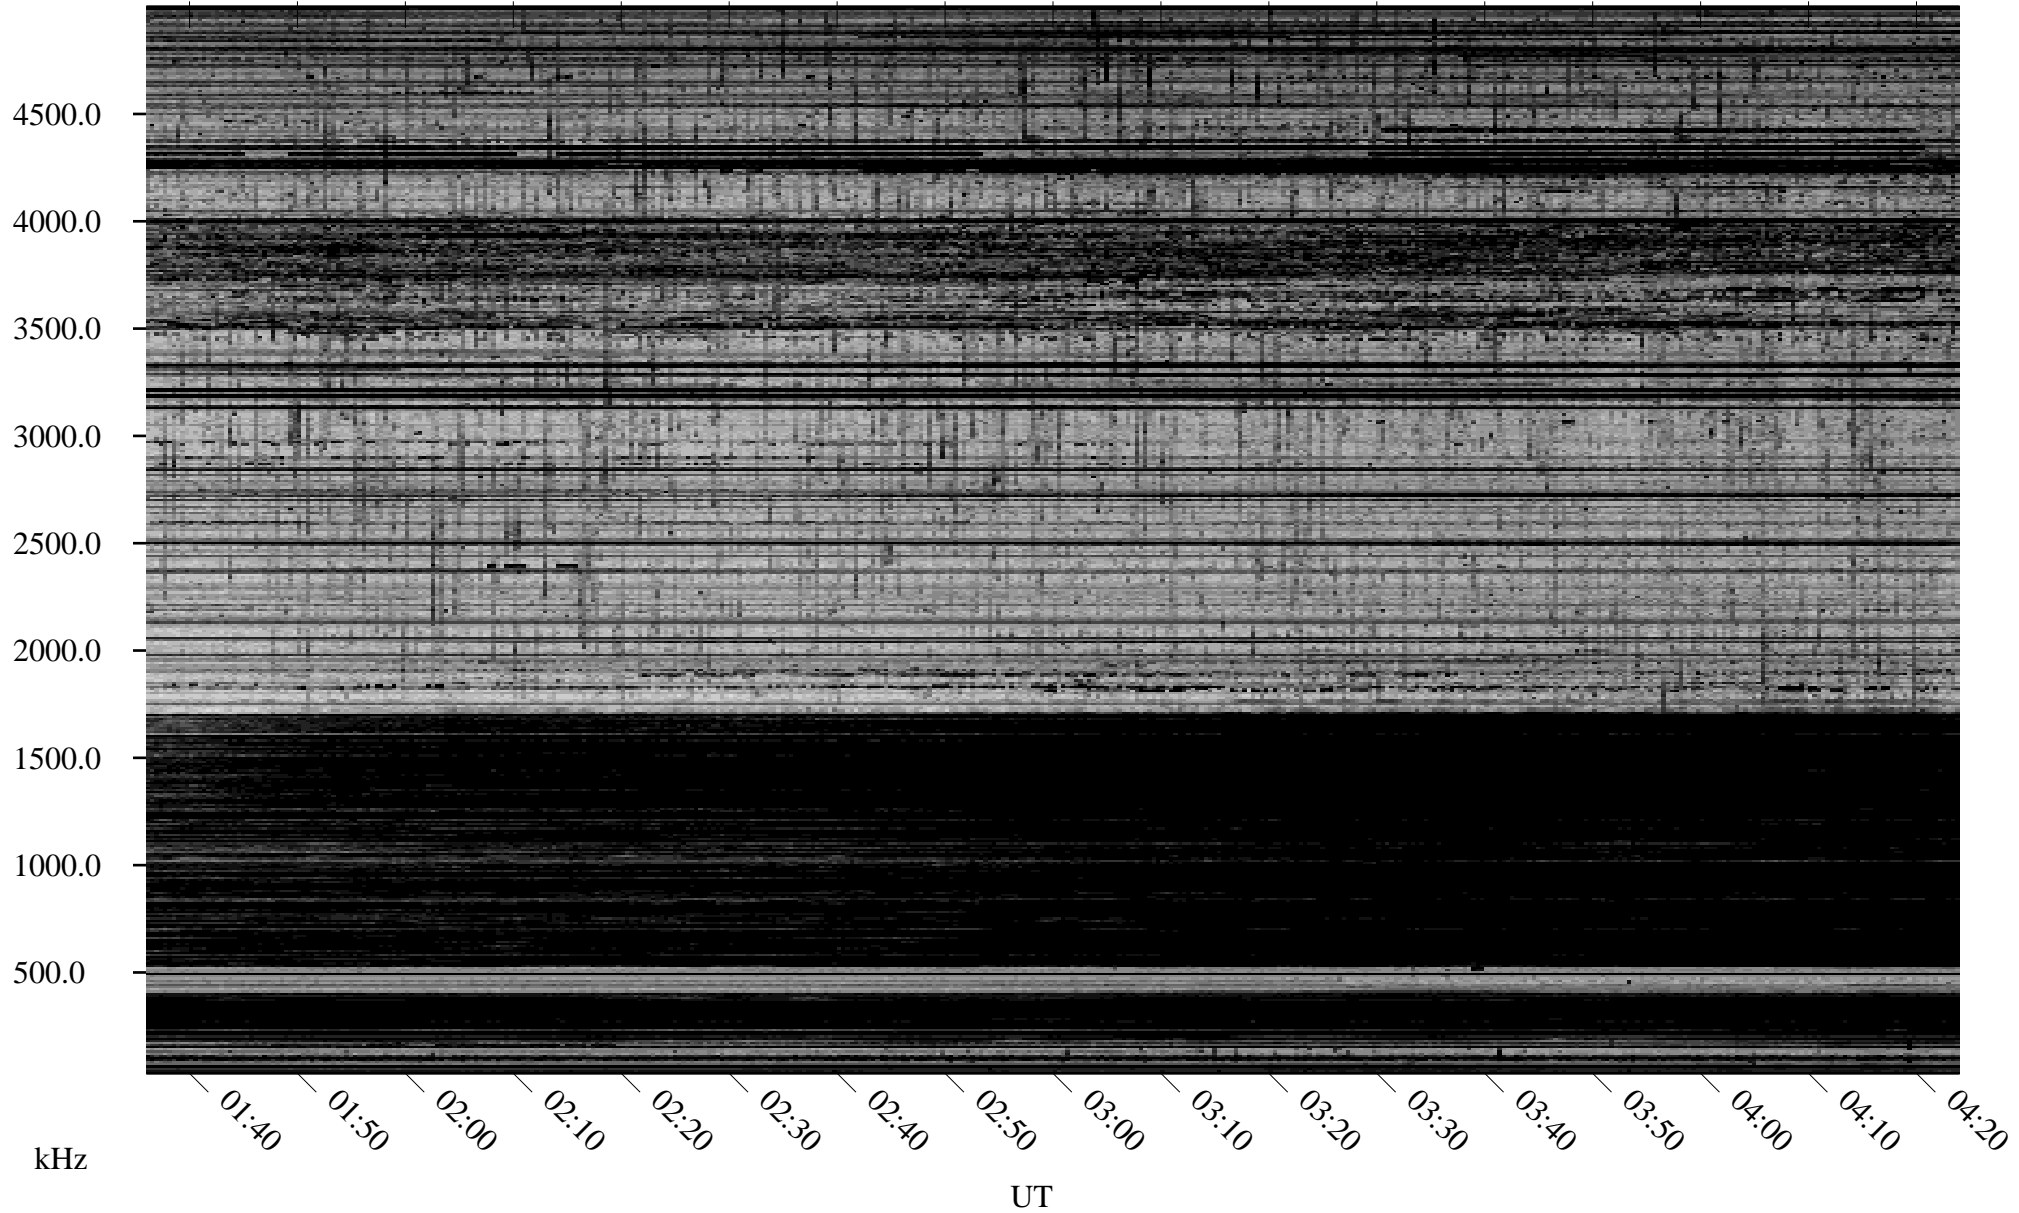

02/19/2007 Churchill, Manitoba

Linear Scale Black = 161 White = 15

CH07050L.R00m max_12

Page 1

02/19/2007 Churchill, Manitoba

Linear Scale Black = 161 White = 15

CH07050L.R00m max_12

Page 2

02/20/2007 Churchill, Manitoba

Linear Scale Black = 161 White = 15

CH07050L.R00m max_12

Page 3

02/20/2007 Churchill, Manitoba

Linear Scale Black = 161 White = 15

CH07050L.R00m max_12

Page 4

02/20/2007 Churchill, Manitoba

Linear Scale Black = 161 White = 15

CH07050L.R00m max_12

Page 5

02/20/2007 Churchill, Manitoba

Linear Scale Black = 161 White = 15

CH07050L.R00m max_12

Page 6

02/20/2007 Churchill, Manitoba

Linear Scale Black = 161 White = 15

CH07050L.R00m max_12

Page 7

02/20/2007 Churchill, Manitoba

Linear Scale Black = 161 White = 15

CH07050L.R00m max_12

Page 8