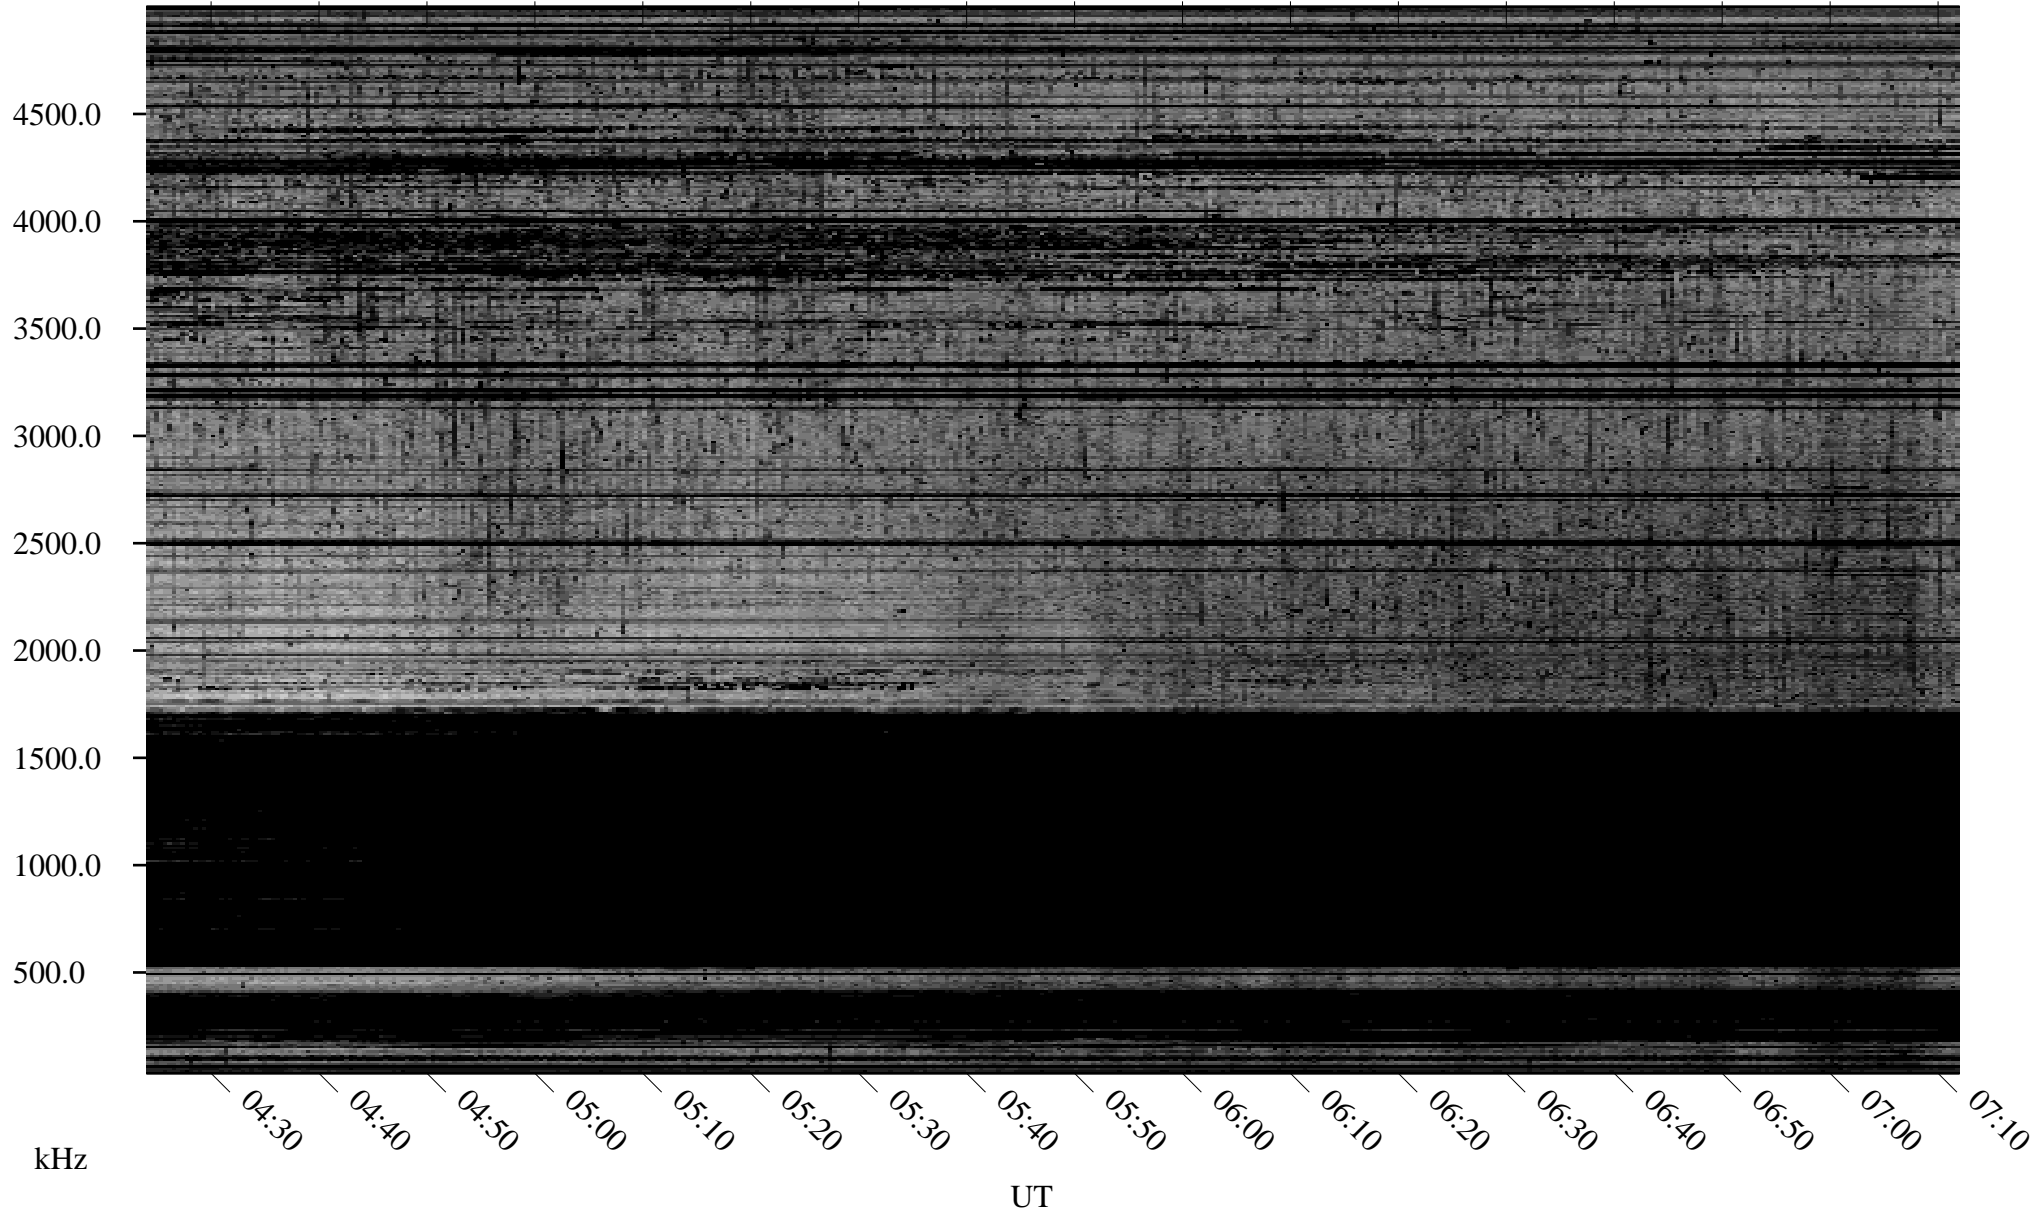

02/19/2007 Churchill, Manitoba

Linear Scale Black = 161 White = 15

CH07050L.R00m max_12

Page 1

02/19/2007 Churchill, Manitoba

Linear Scale Black = 161 White = 15

CH07050L.R00m max_12

Page 2

02/20/2007 Churchill, Manitoba

Linear Scale Black = 161 White = 15

CH07050L.R00m max_12

Page 3

02/20/2007 Churchill, Manitoba

Linear Scale Black = 161 White = 15

CH07050L.R00m max_12

Page 4

02/20/2007 Churchill, Manitoba

Linear Scale Black = 161 White = 15

CH07050L.R00m max_12

Page 5

02/20/2007 Churchill, Manitoba

Linear Scale Black = 161 White = 15

CH07050L.R00m max_12

Page 6

02/20/2007 Churchill, Manitoba

Linear Scale Black = 161 White = 15

CH07050L.R00m max_12

Page 7

02/20/2007 Churchill, Manitoba

Linear Scale Black = 161 White = 15

CH07050L.R00m max_12

Page 8