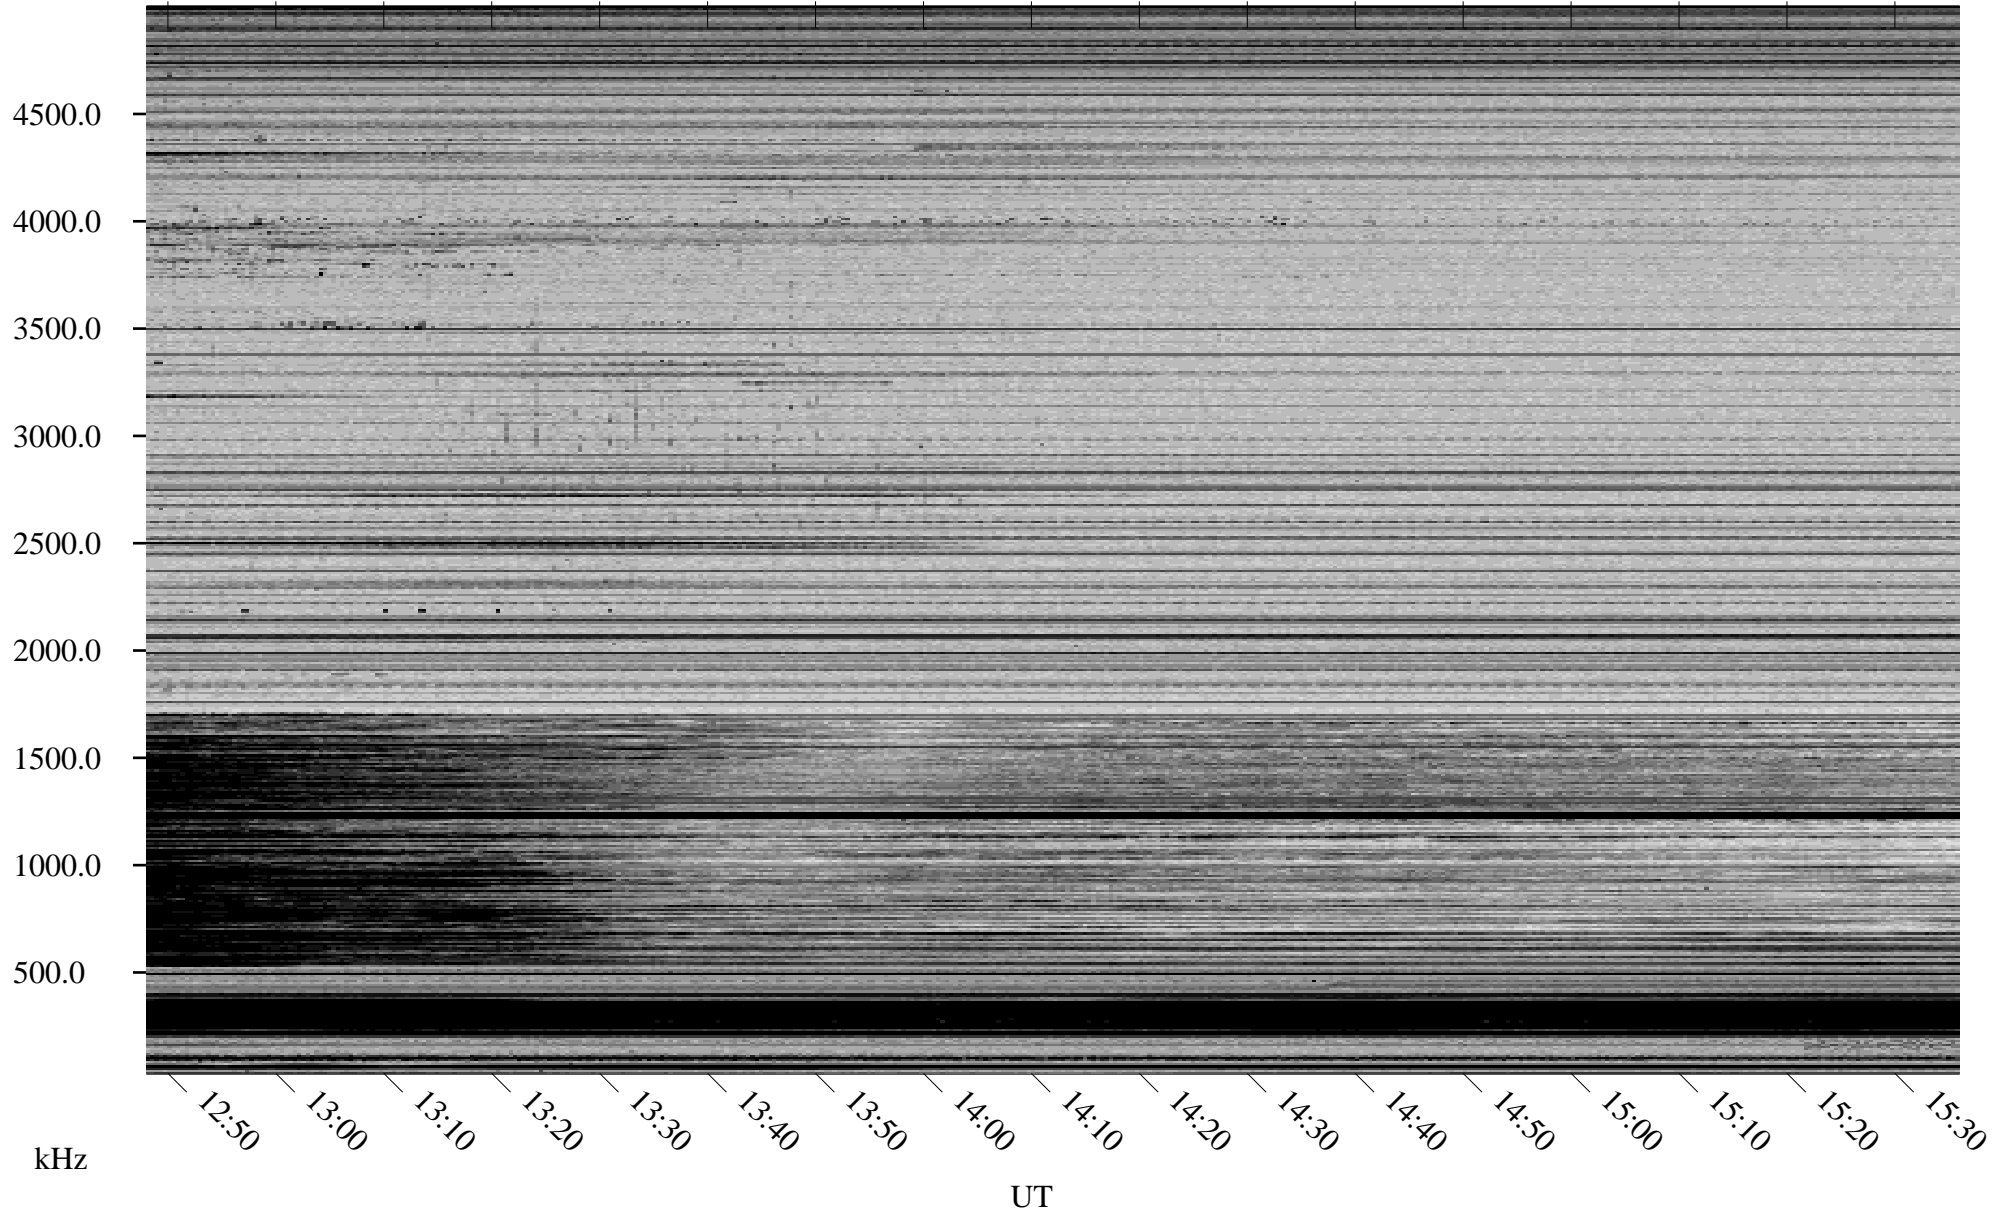

02/19/2007 Churchill, Manitoba

Linear Scale Black = 161 White = 15

CH07050L.R00m max_12

Page 1

02/19/2007 Churchill, Manitoba

Linear Scale Black = 161 White = 15

CH07050L.R00m max_12

Page 2

02/20/2007 Churchill, Manitoba

Linear Scale Black = 161 White = 15

CH07050L.R00m max_12

Page 3

02/20/2007 Churchill, Manitoba

Linear Scale Black = 161 White = 15

CH07050L.R00m max_12

Page 4

02/20/2007 Churchill, Manitoba

Linear Scale Black = 161 White = 15

CH07050L.R00m max_12

Page 5

02/20/2007 Churchill, Manitoba

Linear Scale Black = 161 White = 15

CH07050L.R00m max_12

Page 6

02/20/2007 Churchill, Manitoba

Linear Scale Black = 161 White = 15

CH07050L.R00m max_12

Page 7

02/20/2007 Churchill, Manitoba

Linear Scale Black = 161 White = 15

CH07050L.R00m max_12

Page 8