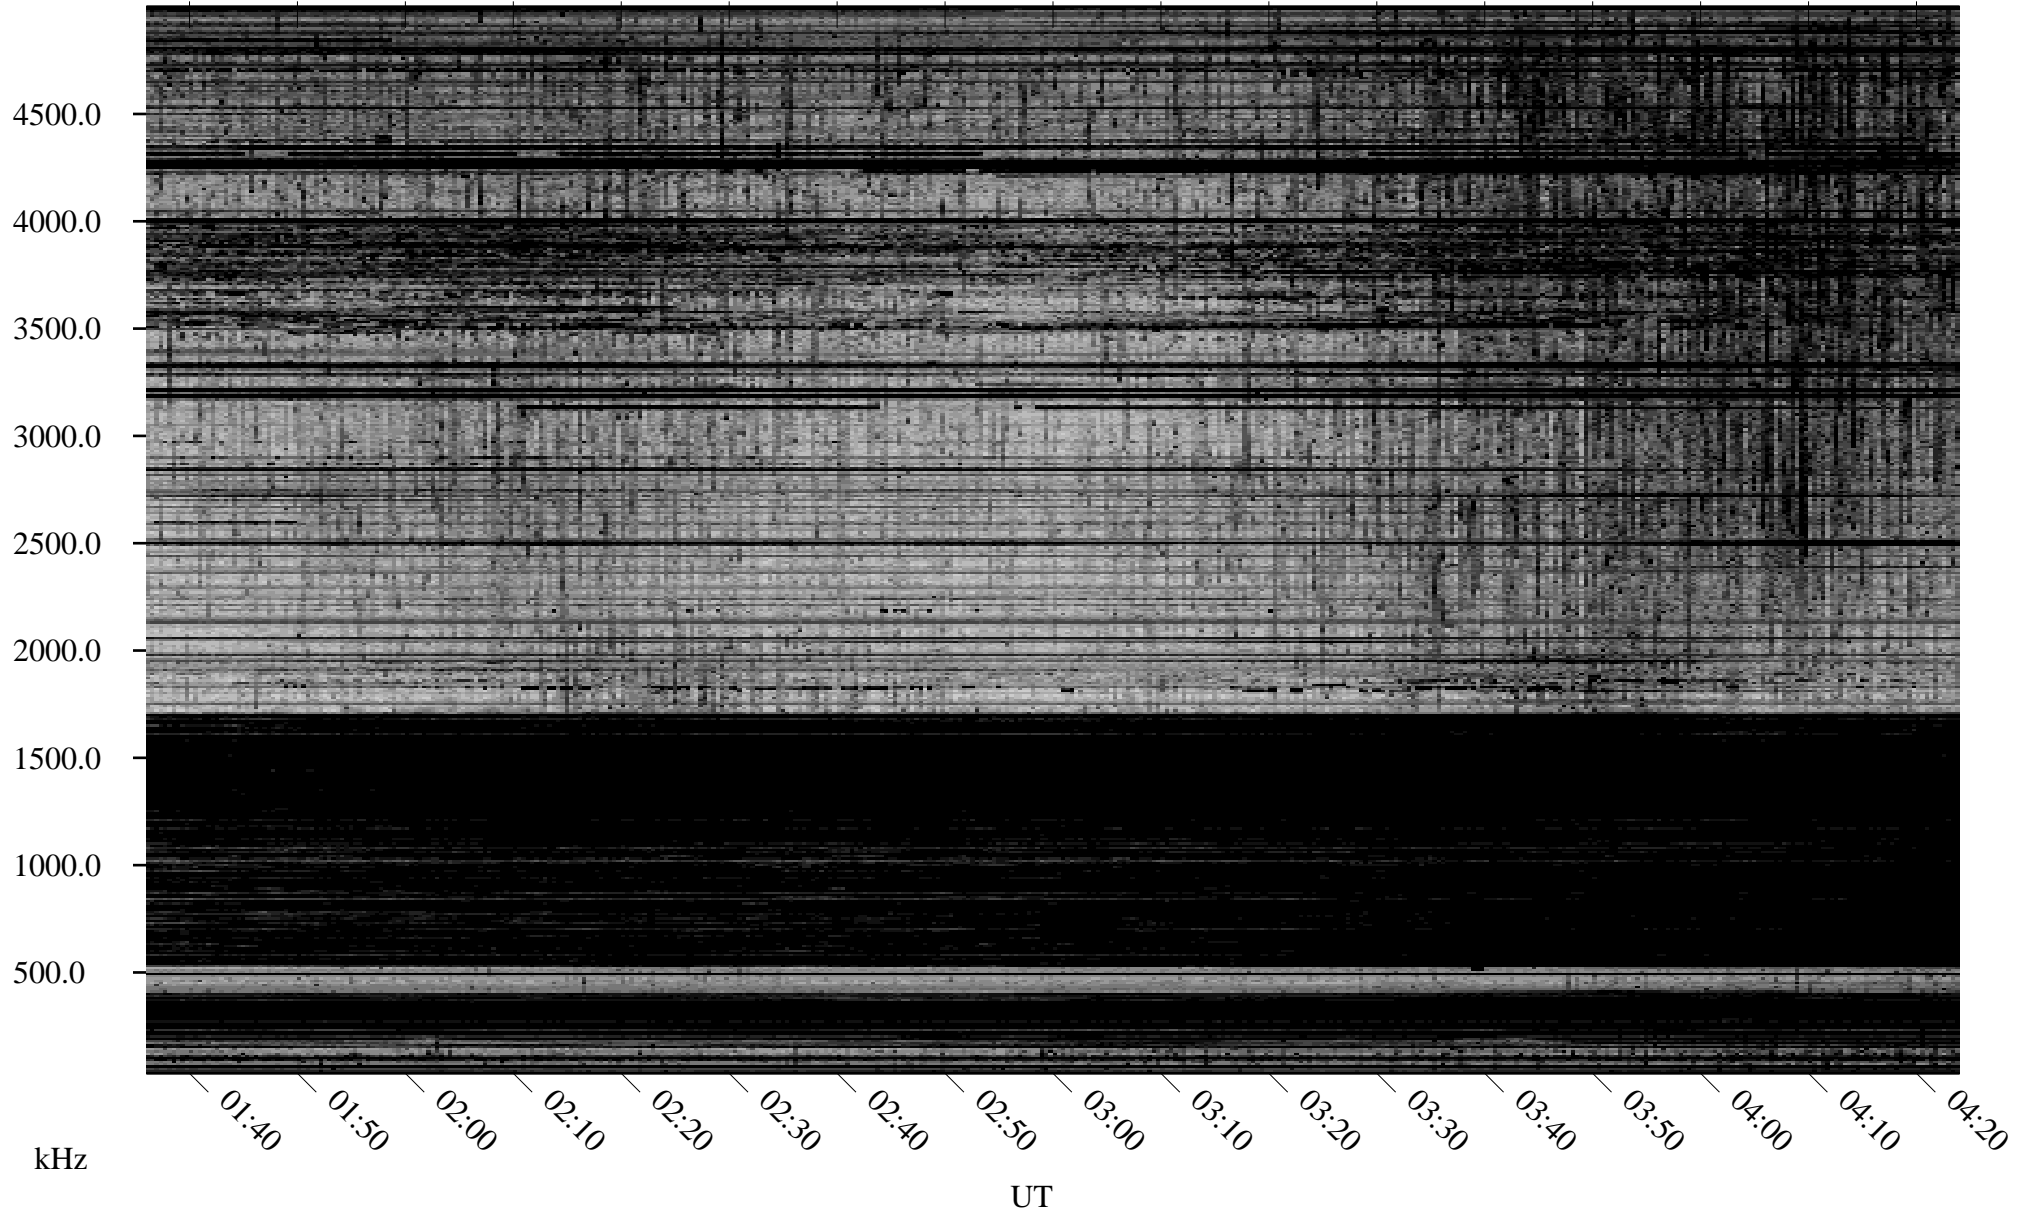

02/20/2007 Churchill, Manitoba

Linear Scale Black = 161 White = 15

CH07051L.R00m max_12

Page 1

02/20/2007 Churchill, Manitoba

Linear Scale Black = 161 White = 15

CH07051L.R00m max_12

Page 2

02/21/2007 Churchill, Manitoba

Linear Scale Black = 161 White = 15

CH07051L.R00m max_12

Page 3

02/21/2007 Churchill, Manitoba

Linear Scale Black = 161 White = 15

CH07051L.R00m max_12

Page 4

02/21/2007 Churchill, Manitoba

Linear Scale Black = 161 White = 15

CH07051L.R00m max_12

Page 5

02/21/2007 Churchill, Manitoba

Linear Scale Black = 161 White = 15

CH07051L.R00m max_12

Page 6

02/21/2007 Churchill, Manitoba

Linear Scale Black = 161 White = 15

CH07051L.R00m max_12

Page 7

02/21/2007 Churchill, Manitoba

Linear Scale Black = 161 White = 15

CH07051L.R00m max_12

Page 8