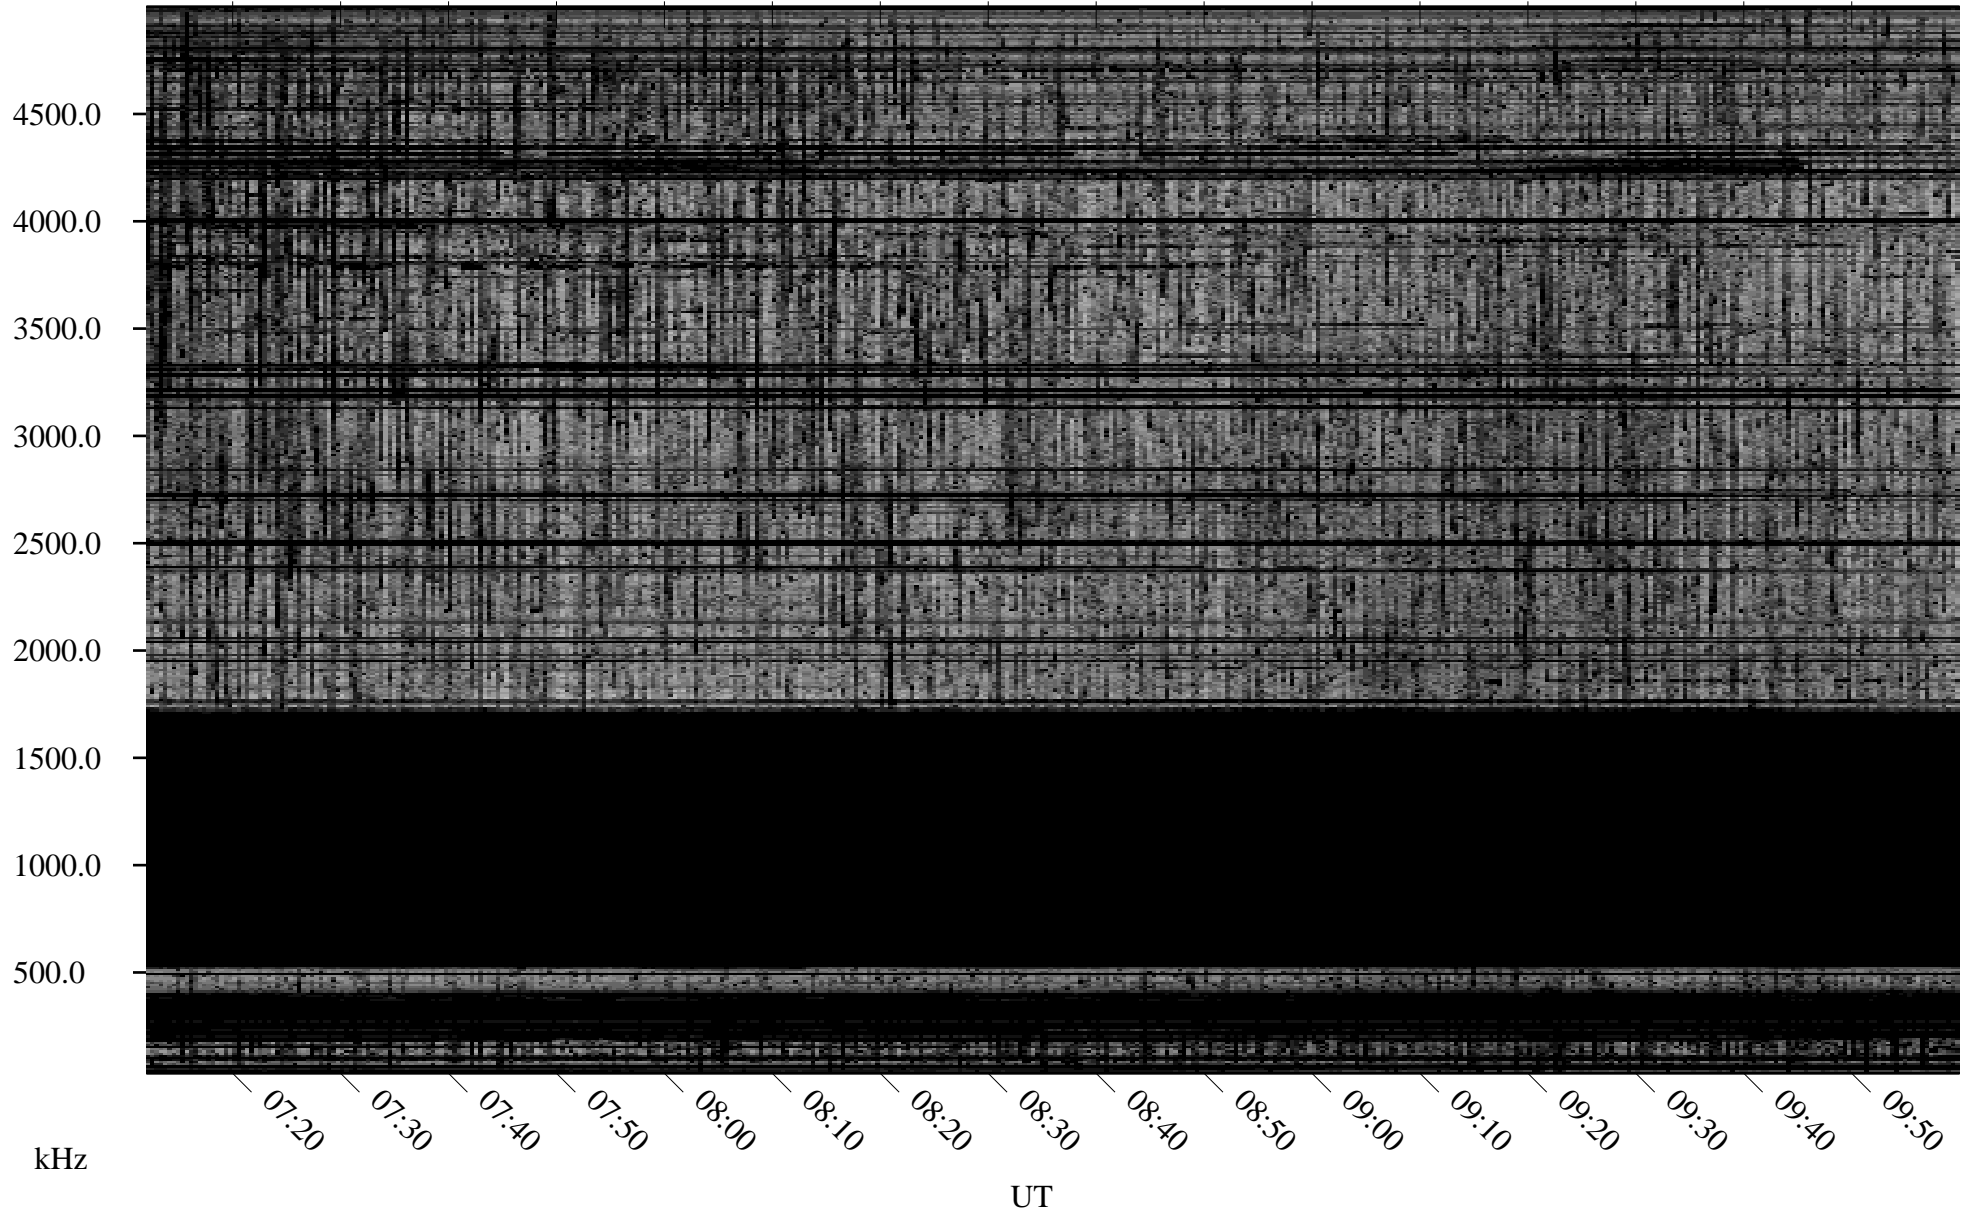

02/20/2007 Churchill, Manitoba

Linear Scale Black = 161 White = 15

CH07051L.R00m max_12

Page 1

02/20/2007 Churchill, Manitoba

Linear Scale Black = 161 White = 15

CH07051L.R00m max_12

Page 2

02/21/2007 Churchill, Manitoba

Linear Scale Black = 161 White = 15

CH07051L.R00m max_12

Page 3

02/21/2007 Churchill, Manitoba

Linear Scale Black = 161 White = 15

CH07051L.R00m max_12

Page 4

02/21/2007 Churchill, Manitoba

Linear Scale Black = 161 White = 15

CH07051L.R00m max_12

Page 5

02/21/2007 Churchill, Manitoba

Linear Scale Black = 161 White = 15

CH07051L.R00m max_12

Page 6

02/21/2007 Churchill, Manitoba

Linear Scale Black = 161 White = 15

CH07051L.R00m max_12

Page 7

02/21/2007 Churchill, Manitoba

Linear Scale Black = 161 White = 15

CH07051L.R00m max_12

Page 8