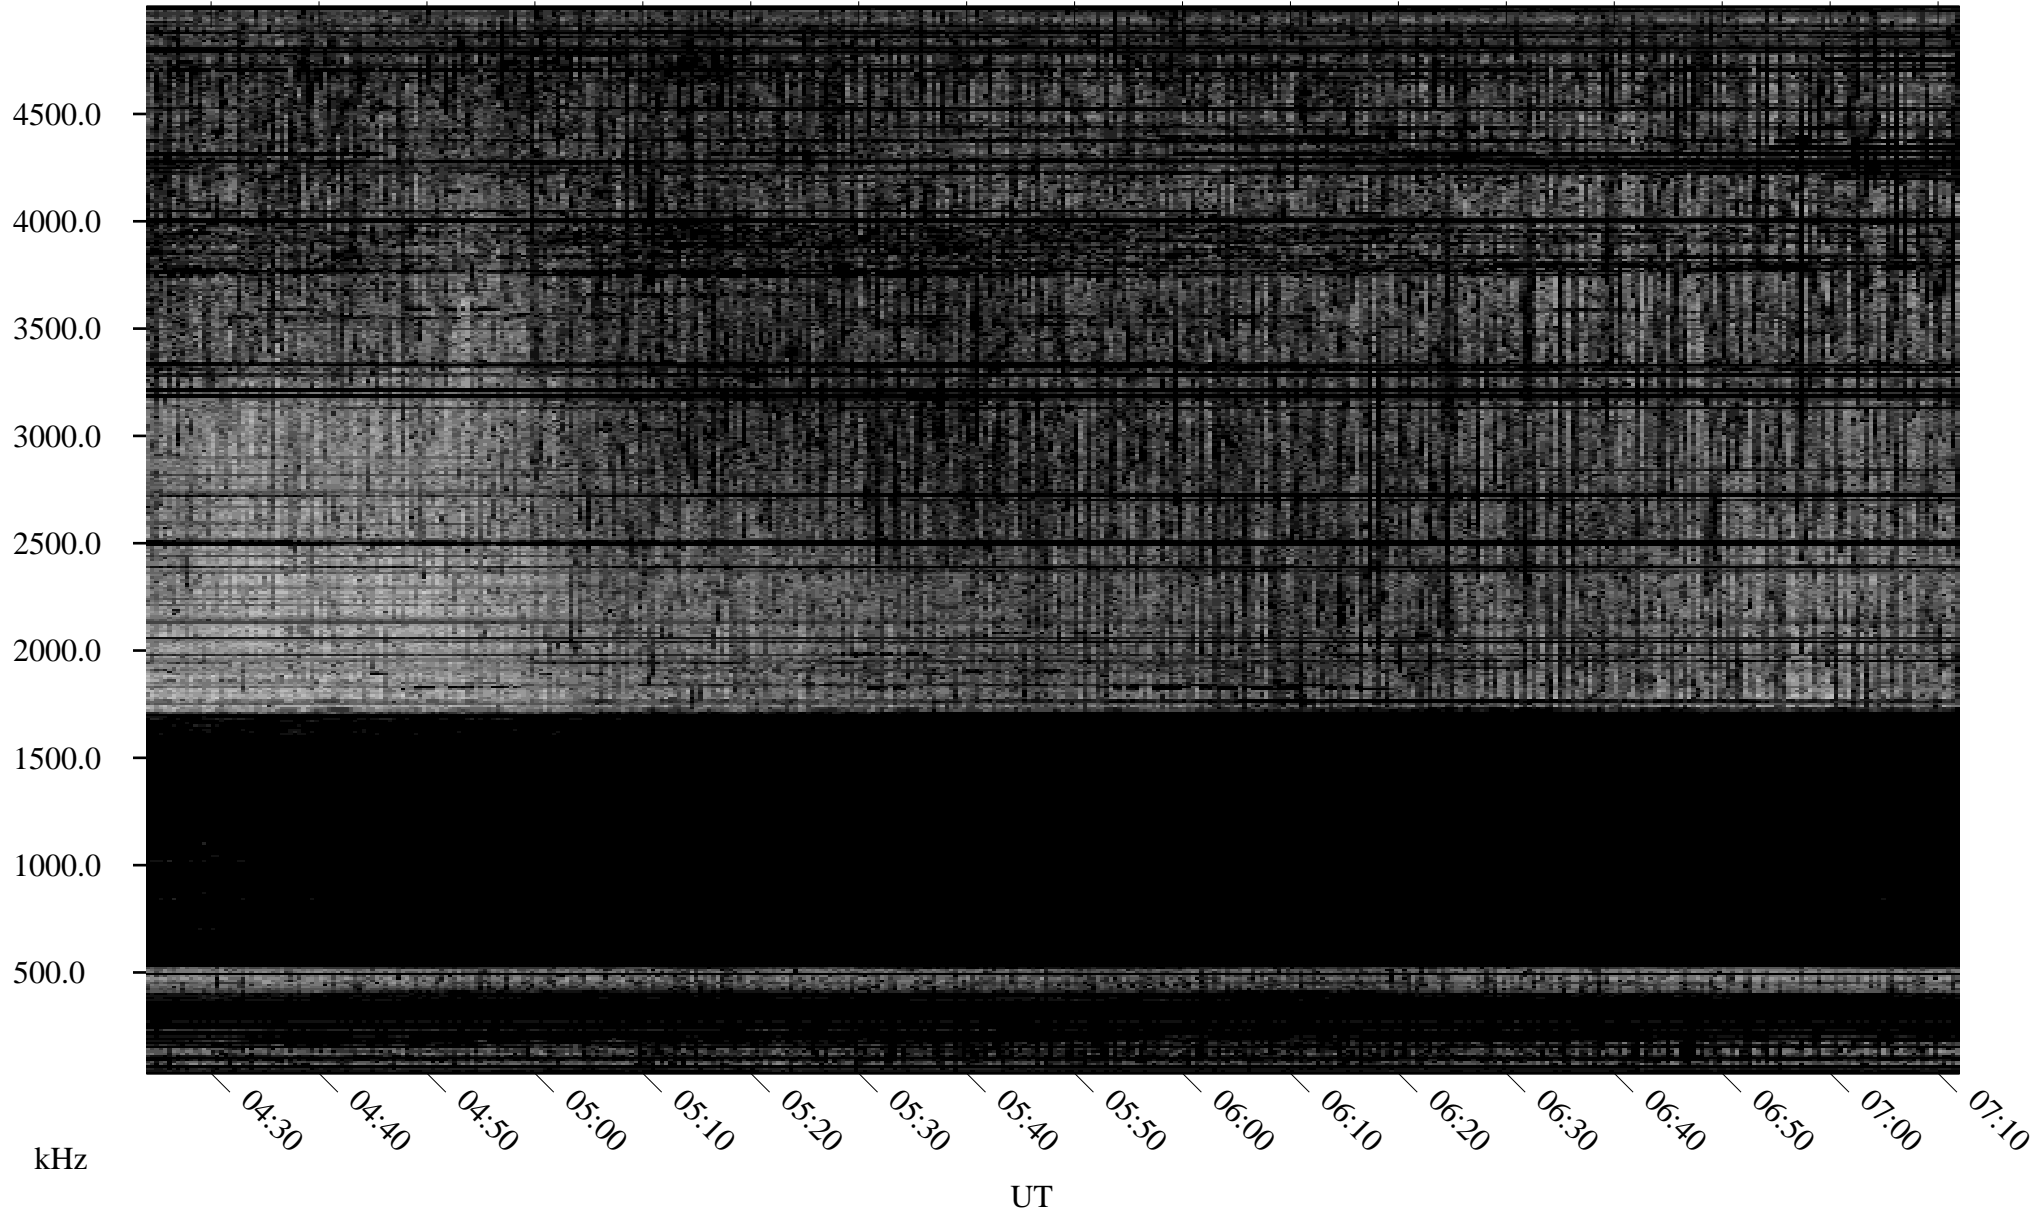

02/20/2007 Churchill, Manitoba

Linear Scale Black = 161 White = 15

CH07051L.R00m max_12

Page 1

02/20/2007 Churchill, Manitoba

Linear Scale Black = 161 White = 15

CH07051L.R00m max_12

Page 2

02/21/2007 Churchill, Manitoba

Linear Scale Black = 161 White = 15

CH07051L.R00m max_12

Page 3

02/21/2007 Churchill, Manitoba

Linear Scale Black = 161 White = 15

CH07051L.R00m max_12

Page 4

02/21/2007 Churchill, Manitoba

Linear Scale Black = 161 White = 15

CH07051L.R00m max_12

Page 5

02/21/2007 Churchill, Manitoba

Linear Scale Black = 161 White = 15

CH07051L.R00m max_12

Page 6

02/21/2007 Churchill, Manitoba

Linear Scale Black = 161 White = 15

CH07051L.R00m max_12

Page 7

02/21/2007 Churchill, Manitoba

Linear Scale Black = 161 White = 15

CH07051L.R00m max_12

Page 8