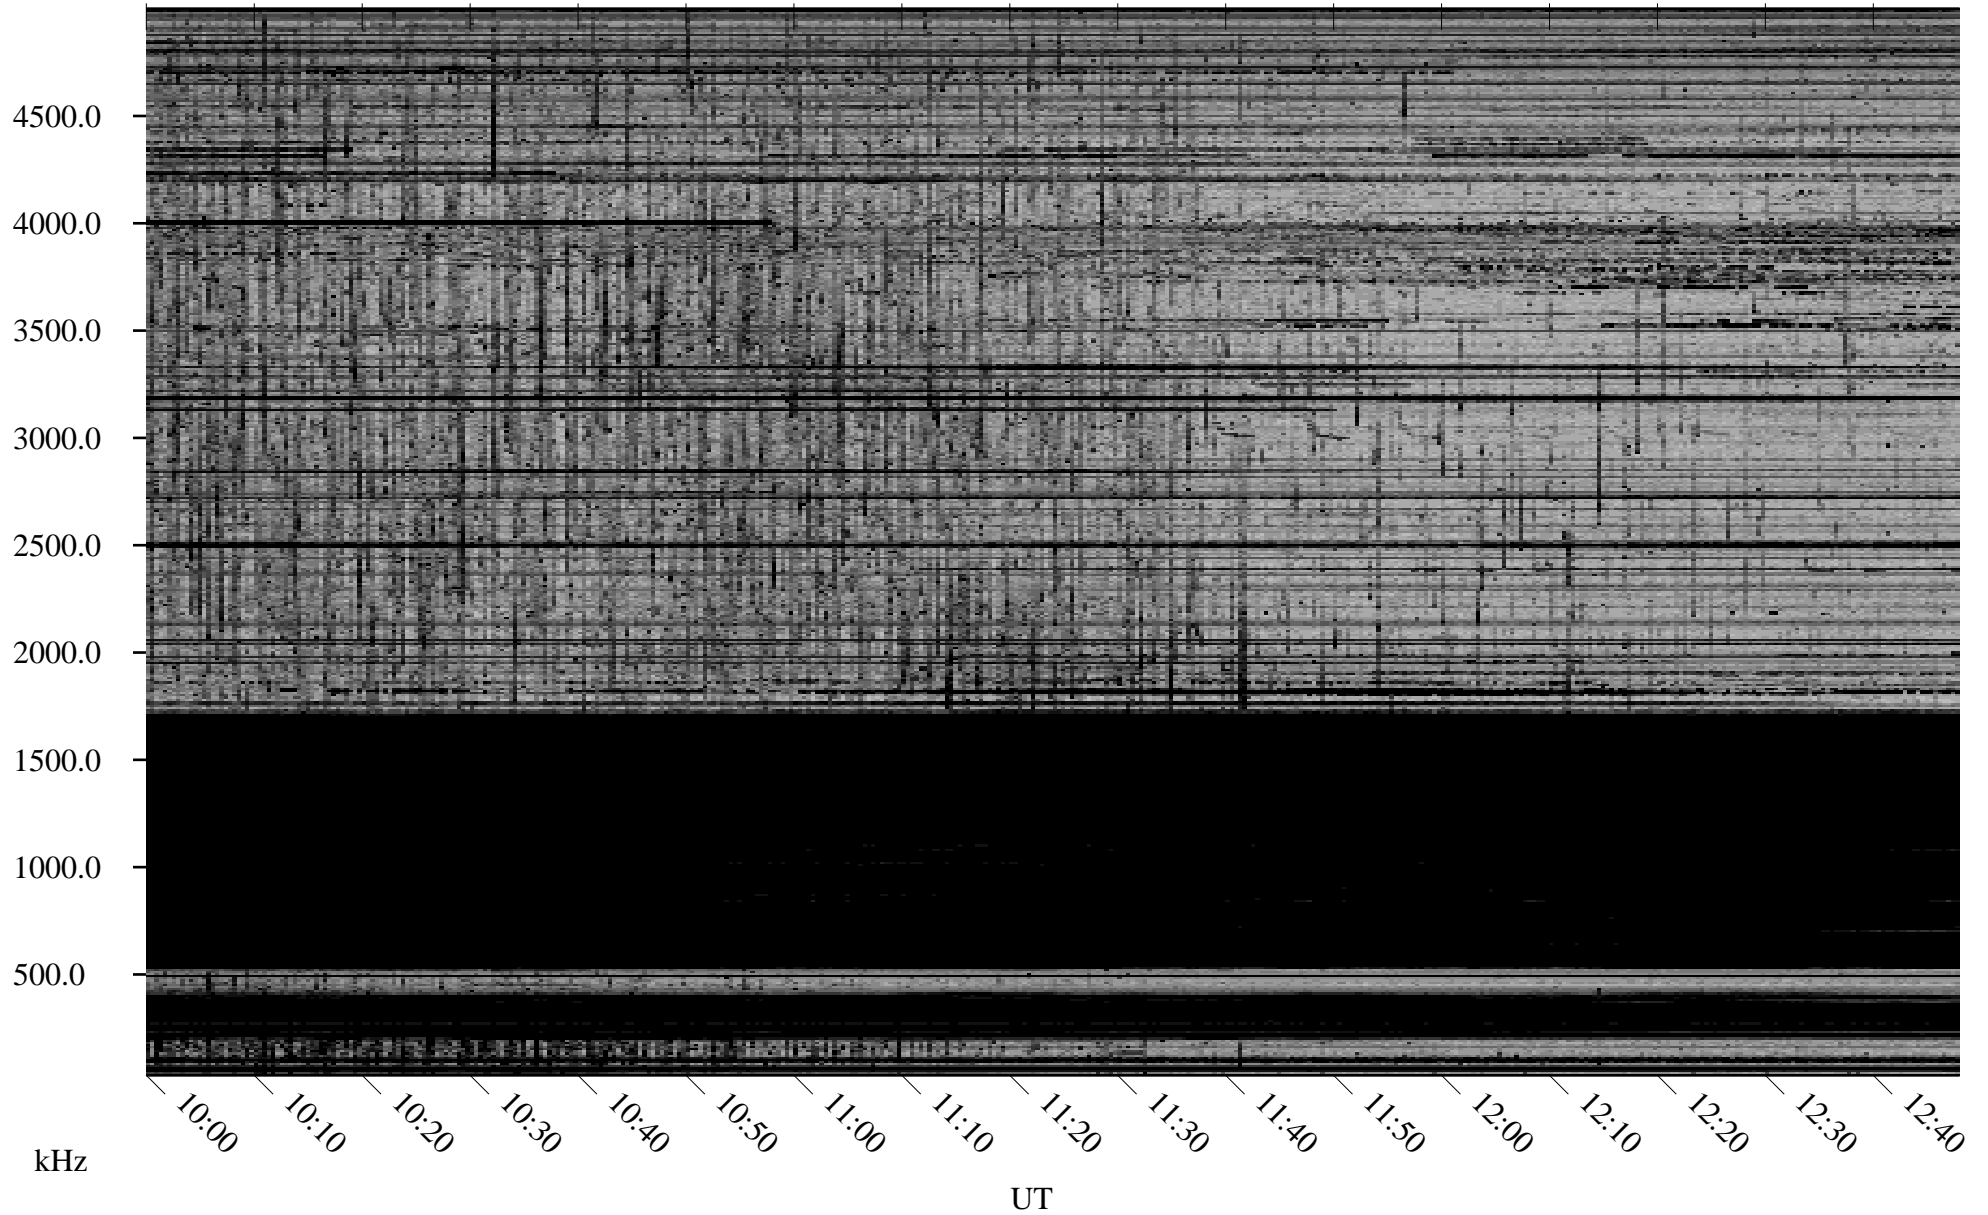

02/20/2007 Churchill, Manitoba

Linear Scale Black = 161 White = 15

CH07051L.R00m max_12

Page 1

02/20/2007 Churchill, Manitoba

Linear Scale Black = 161 White = 15

CH07051L.R00m max_12

Page 2

02/21/2007 Churchill, Manitoba

Linear Scale Black = 161 White = 15

CH07051L.R00m max_12

Page 3

02/21/2007 Churchill, Manitoba

Linear Scale Black = 161 White = 15

CH07051L.R00m max_12

Page 4

02/21/2007 Churchill, Manitoba

Linear Scale Black = 161 White = 15

CH07051L.R00m max_12

Page 5

02/21/2007 Churchill, Manitoba

Linear Scale Black = 161 White = 15

CH07051L.R00m max_12

Page 6

02/21/2007 Churchill, Manitoba

Linear Scale Black = 161 White = 15

CH07051L.R00m max_12

Page 7

02/21/2007 Churchill, Manitoba

Linear Scale Black = 161 White = 15

CH07051L.R00m max_12

Page 8