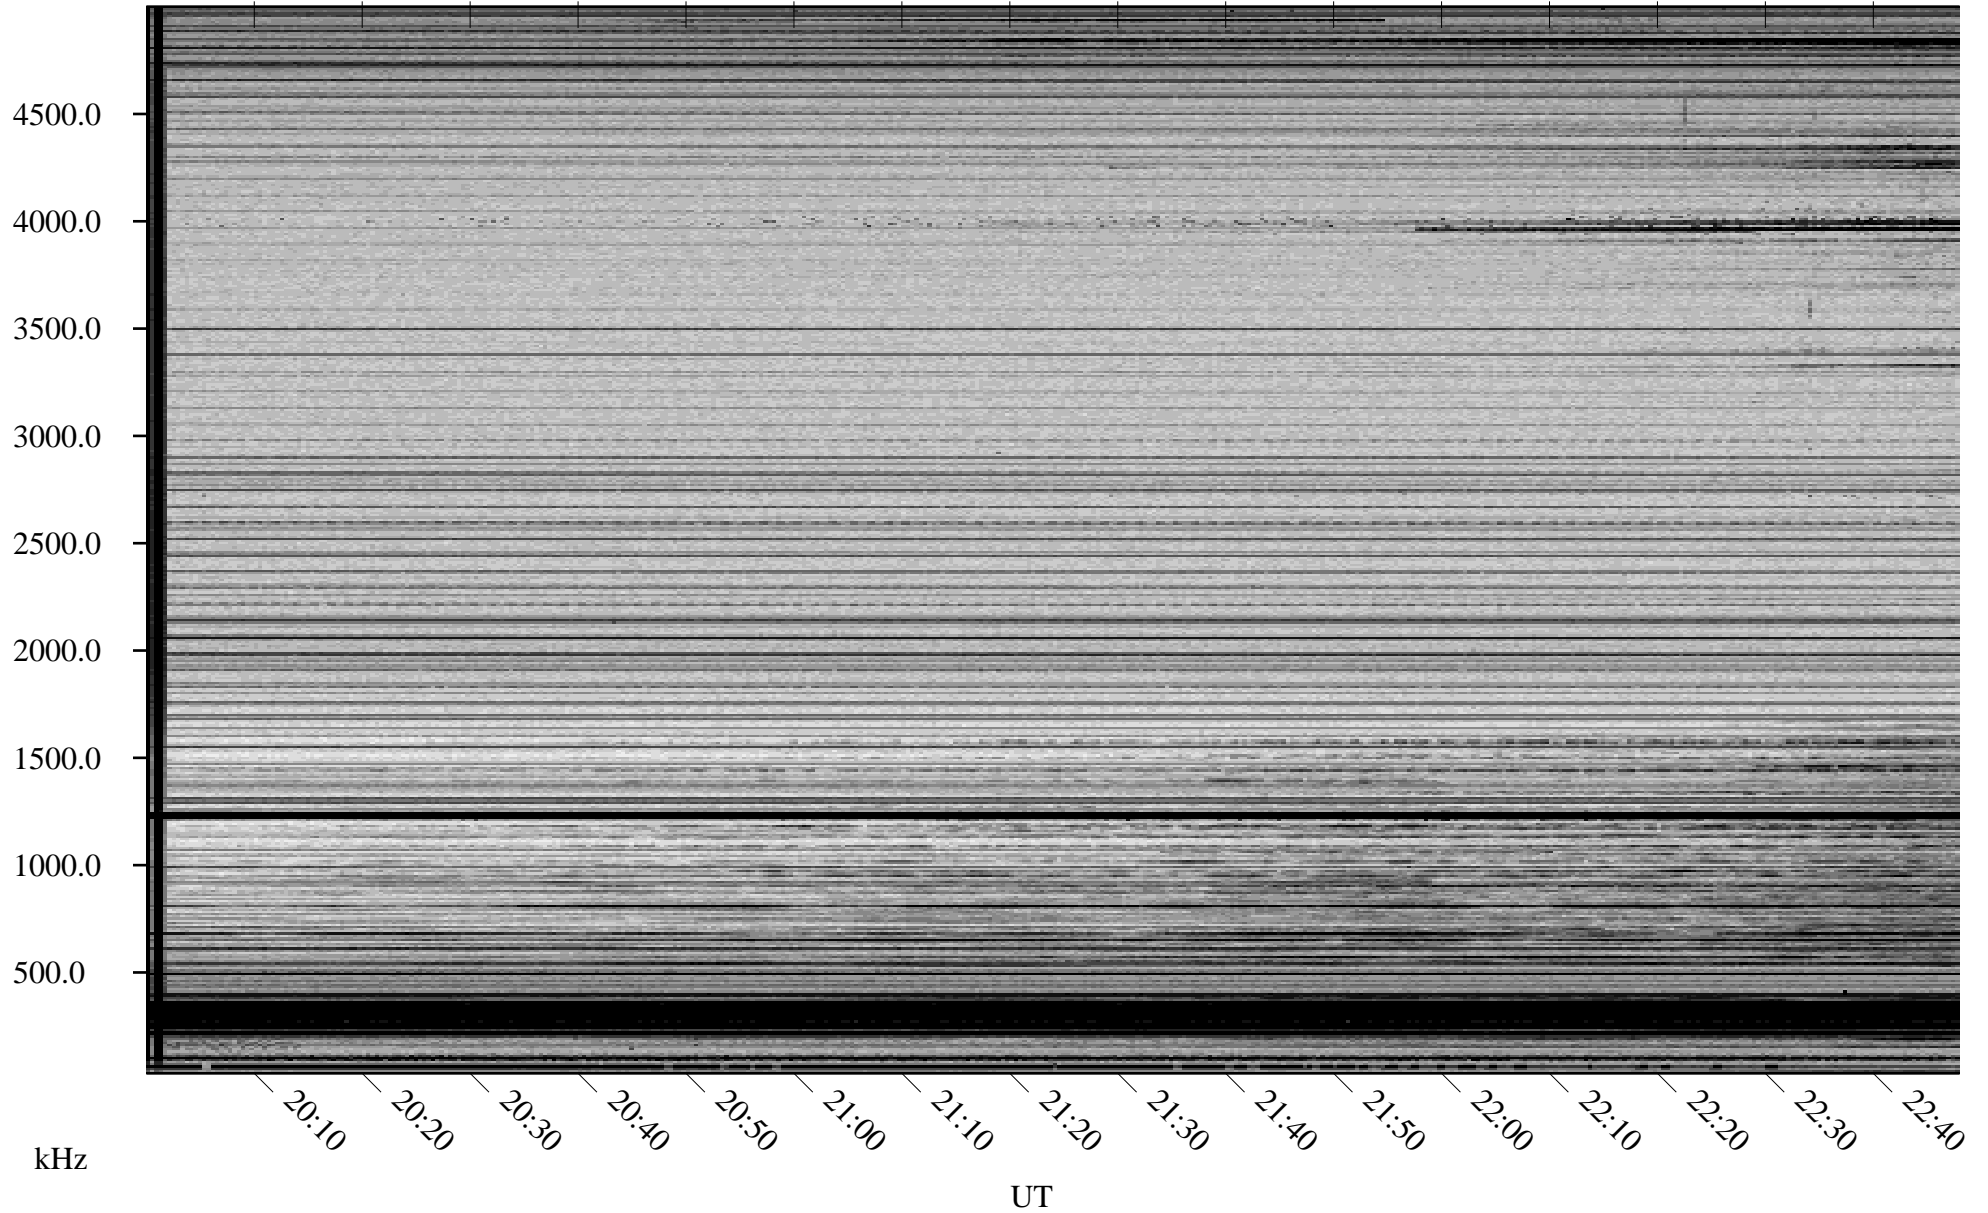

02/20/2007 Churchill, Manitoba

Linear Scale Black = 161 White = 15

CH07051L.R00m max_12

Page 1

02/20/2007 Churchill, Manitoba

Linear Scale Black = 161 White = 15

CH07051L.R00m max_12

Page 2

02/21/2007 Churchill, Manitoba

Linear Scale Black = 161 White = 15

CH07051L.R00m max_12

Page 3

02/21/2007 Churchill, Manitoba

Linear Scale Black = 161 White = 15

CH07051L.R00m max_12

Page 4

02/21/2007 Churchill, Manitoba

Linear Scale Black = 161 White = 15

CH07051L.R00m max_12

Page 5

02/21/2007 Churchill, Manitoba

Linear Scale Black = 161 White = 15

CH07051L.R00m max_12

Page 6

02/21/2007 Churchill, Manitoba

Linear Scale Black = 161 White = 15

CH07051L.R00m max_12

Page 7

02/21/2007 Churchill, Manitoba

Linear Scale Black = 161 White = 15

CH07051L.R00m max_12

Page 8