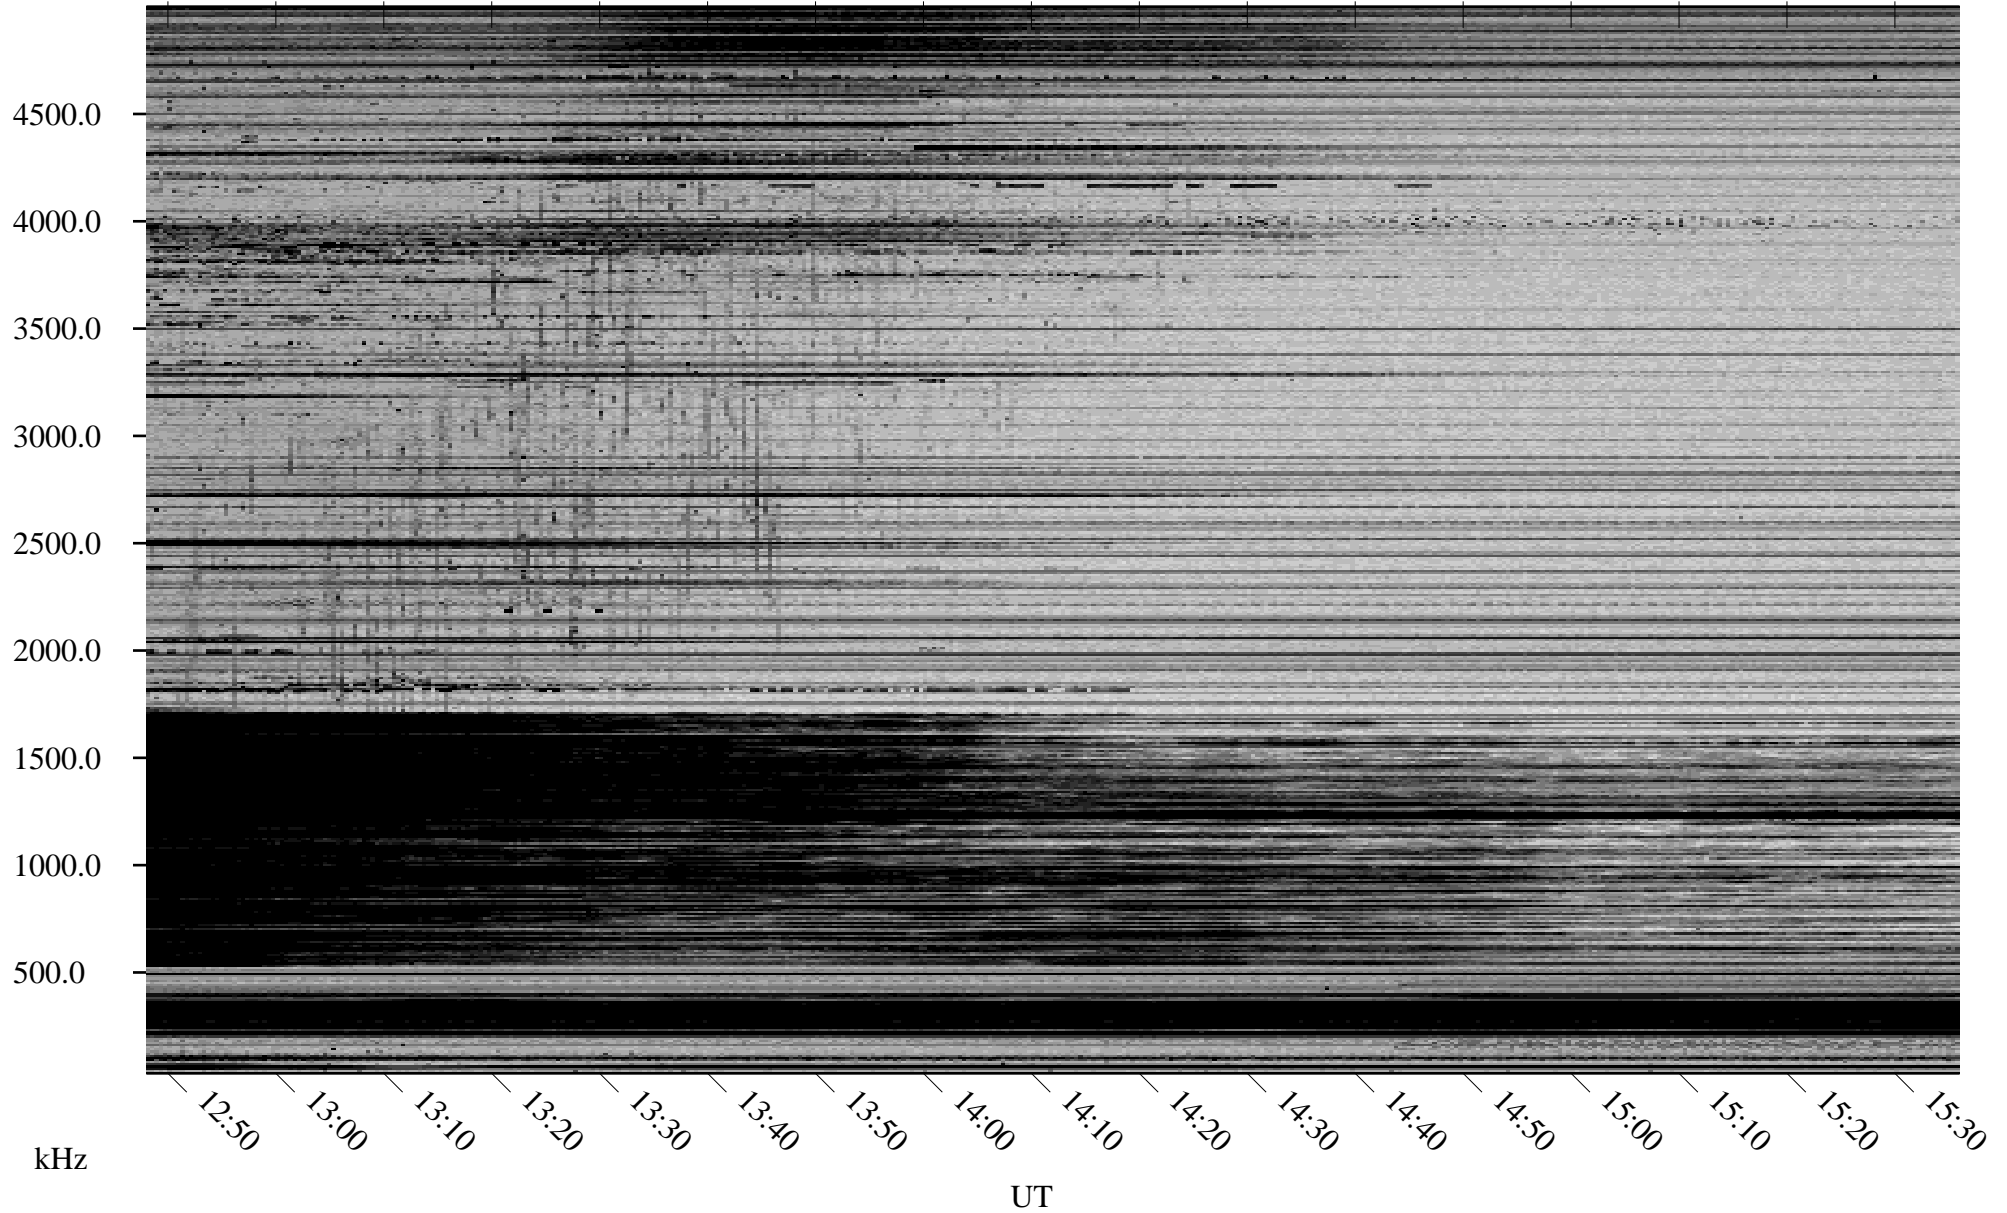

02/20/2007 Churchill, Manitoba

Linear Scale Black = 161 White = 15

CH07051L.R00m max_12

Page 1

02/20/2007 Churchill, Manitoba

Linear Scale Black = 161 White = 15

CH07051L.R00m max_12

Page 2

02/21/2007 Churchill, Manitoba

Linear Scale Black = 161 White = 15

CH07051L.R00m max_12

Page 3

02/21/2007 Churchill, Manitoba

Linear Scale Black = 161 White = 15

CH07051L.R00m max_12

Page 4

02/21/2007 Churchill, Manitoba

Linear Scale Black = 161 White = 15

CH07051L.R00m max_12

Page 5

02/21/2007 Churchill, Manitoba

Linear Scale Black = 161 White = 15

CH07051L.R00m max_12

Page 6

02/21/2007 Churchill, Manitoba

Linear Scale Black = 161 White = 15

CH07051L.R00m max_12

Page 7

02/21/2007 Churchill, Manitoba

Linear Scale Black = 161 White = 15

CH07051L.R00m max_12

Page 8