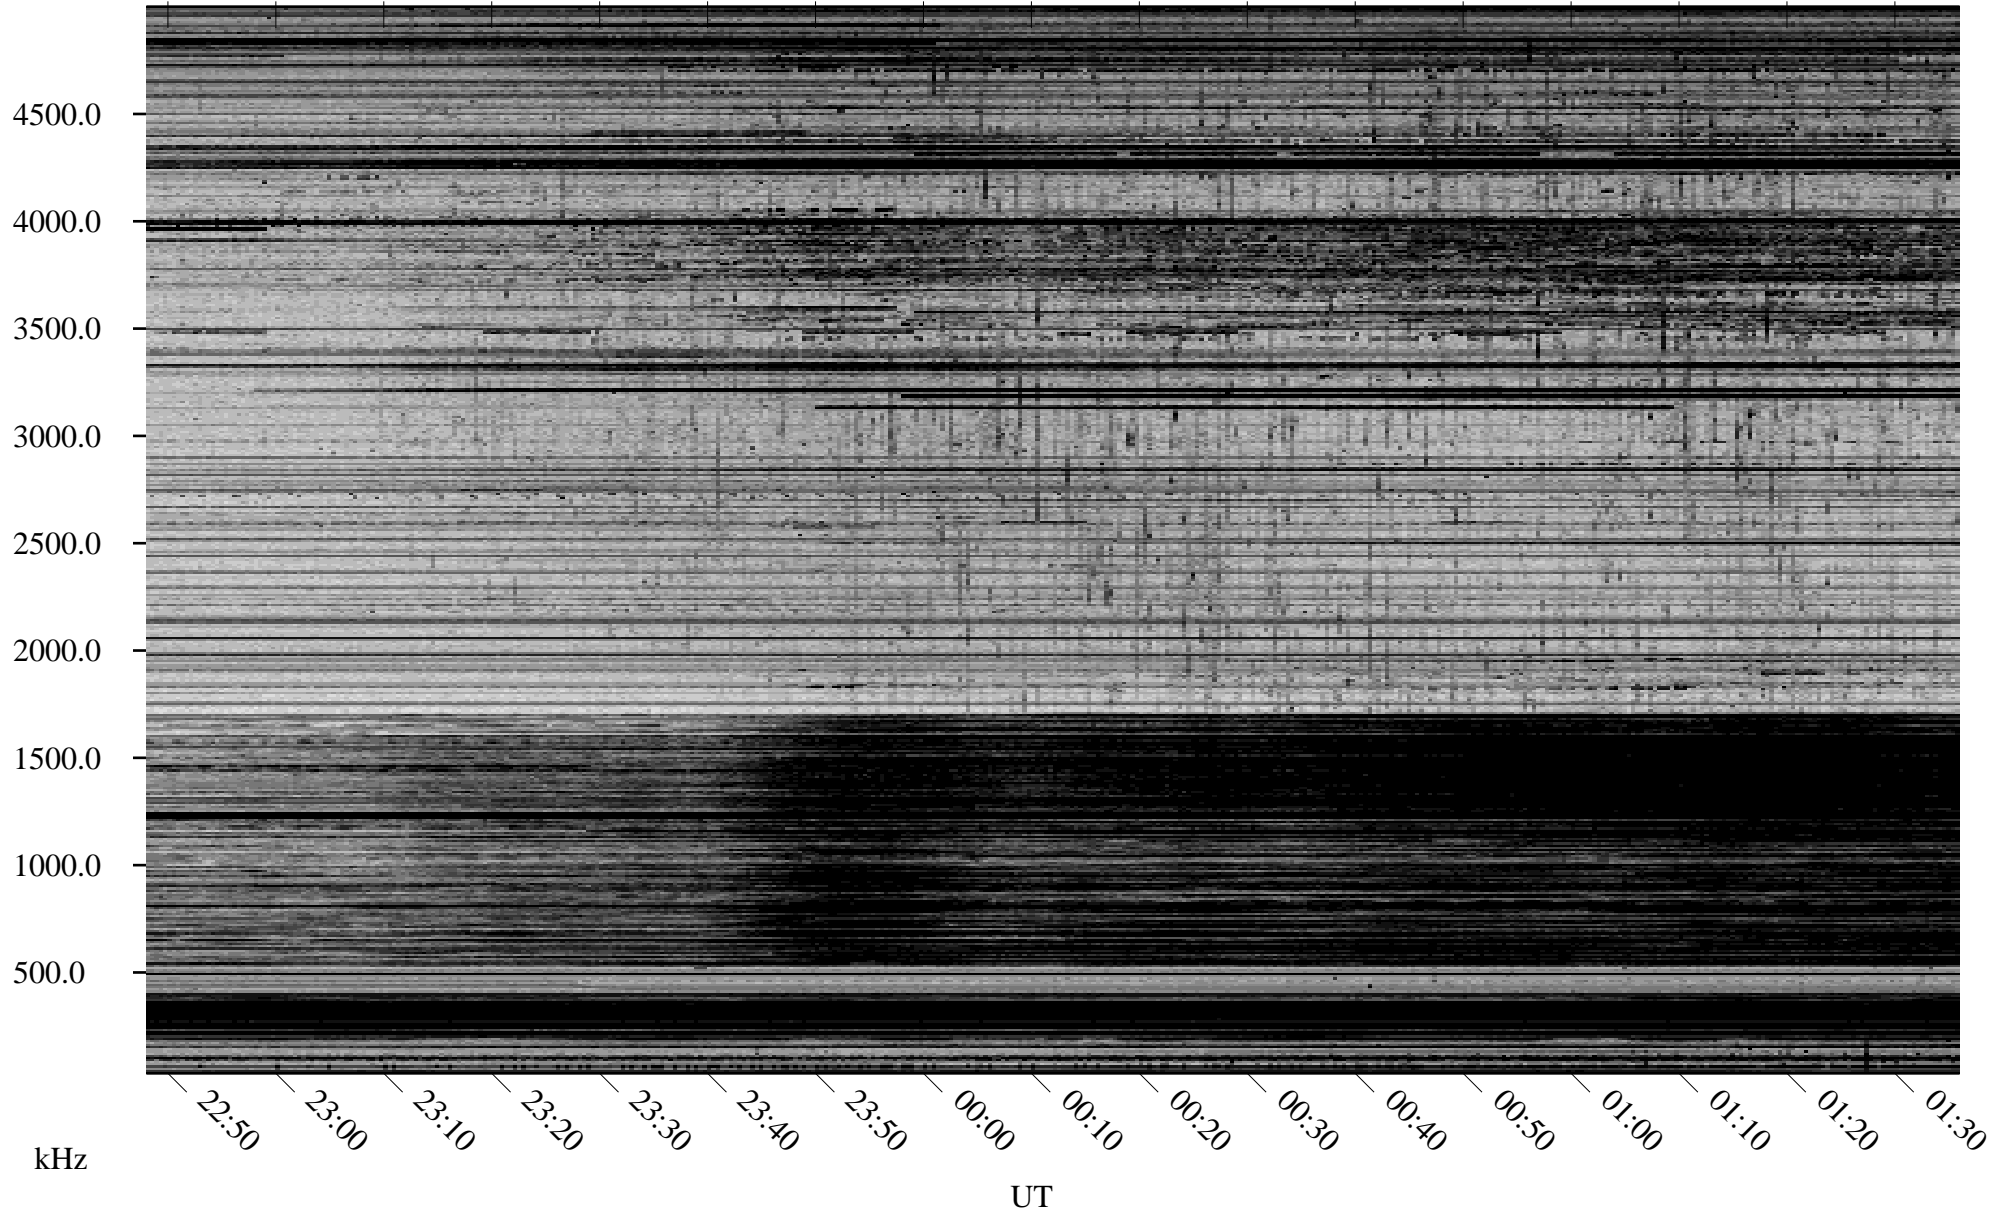

02/20/2007 Churchill, Manitoba

Linear Scale Black = 161 White = 15

CH07051L.R00m max_12

Page 1

02/20/2007 Churchill, Manitoba

Linear Scale Black = 161 White = 15

CH07051L.R00m max_12

Page 2

02/21/2007 Churchill, Manitoba

Linear Scale Black = 161 White = 15

CH07051L.R00m max_12

Page 3

02/21/2007 Churchill, Manitoba

Linear Scale Black = 161 White = 15

CH07051L.R00m max_12

Page 4

02/21/2007 Churchill, Manitoba

Linear Scale Black = 161 White = 15

CH07051L.R00m max_12

Page 5

02/21/2007 Churchill, Manitoba

Linear Scale Black = 161 White = 15

CH07051L.R00m max_12

Page 6

02/21/2007 Churchill, Manitoba

Linear Scale Black = 161 White = 15

CH07051L.R00m max_12

Page 7

02/21/2007 Churchill, Manitoba

Linear Scale Black = 161 White = 15

CH07051L.R00m max_12

Page 8