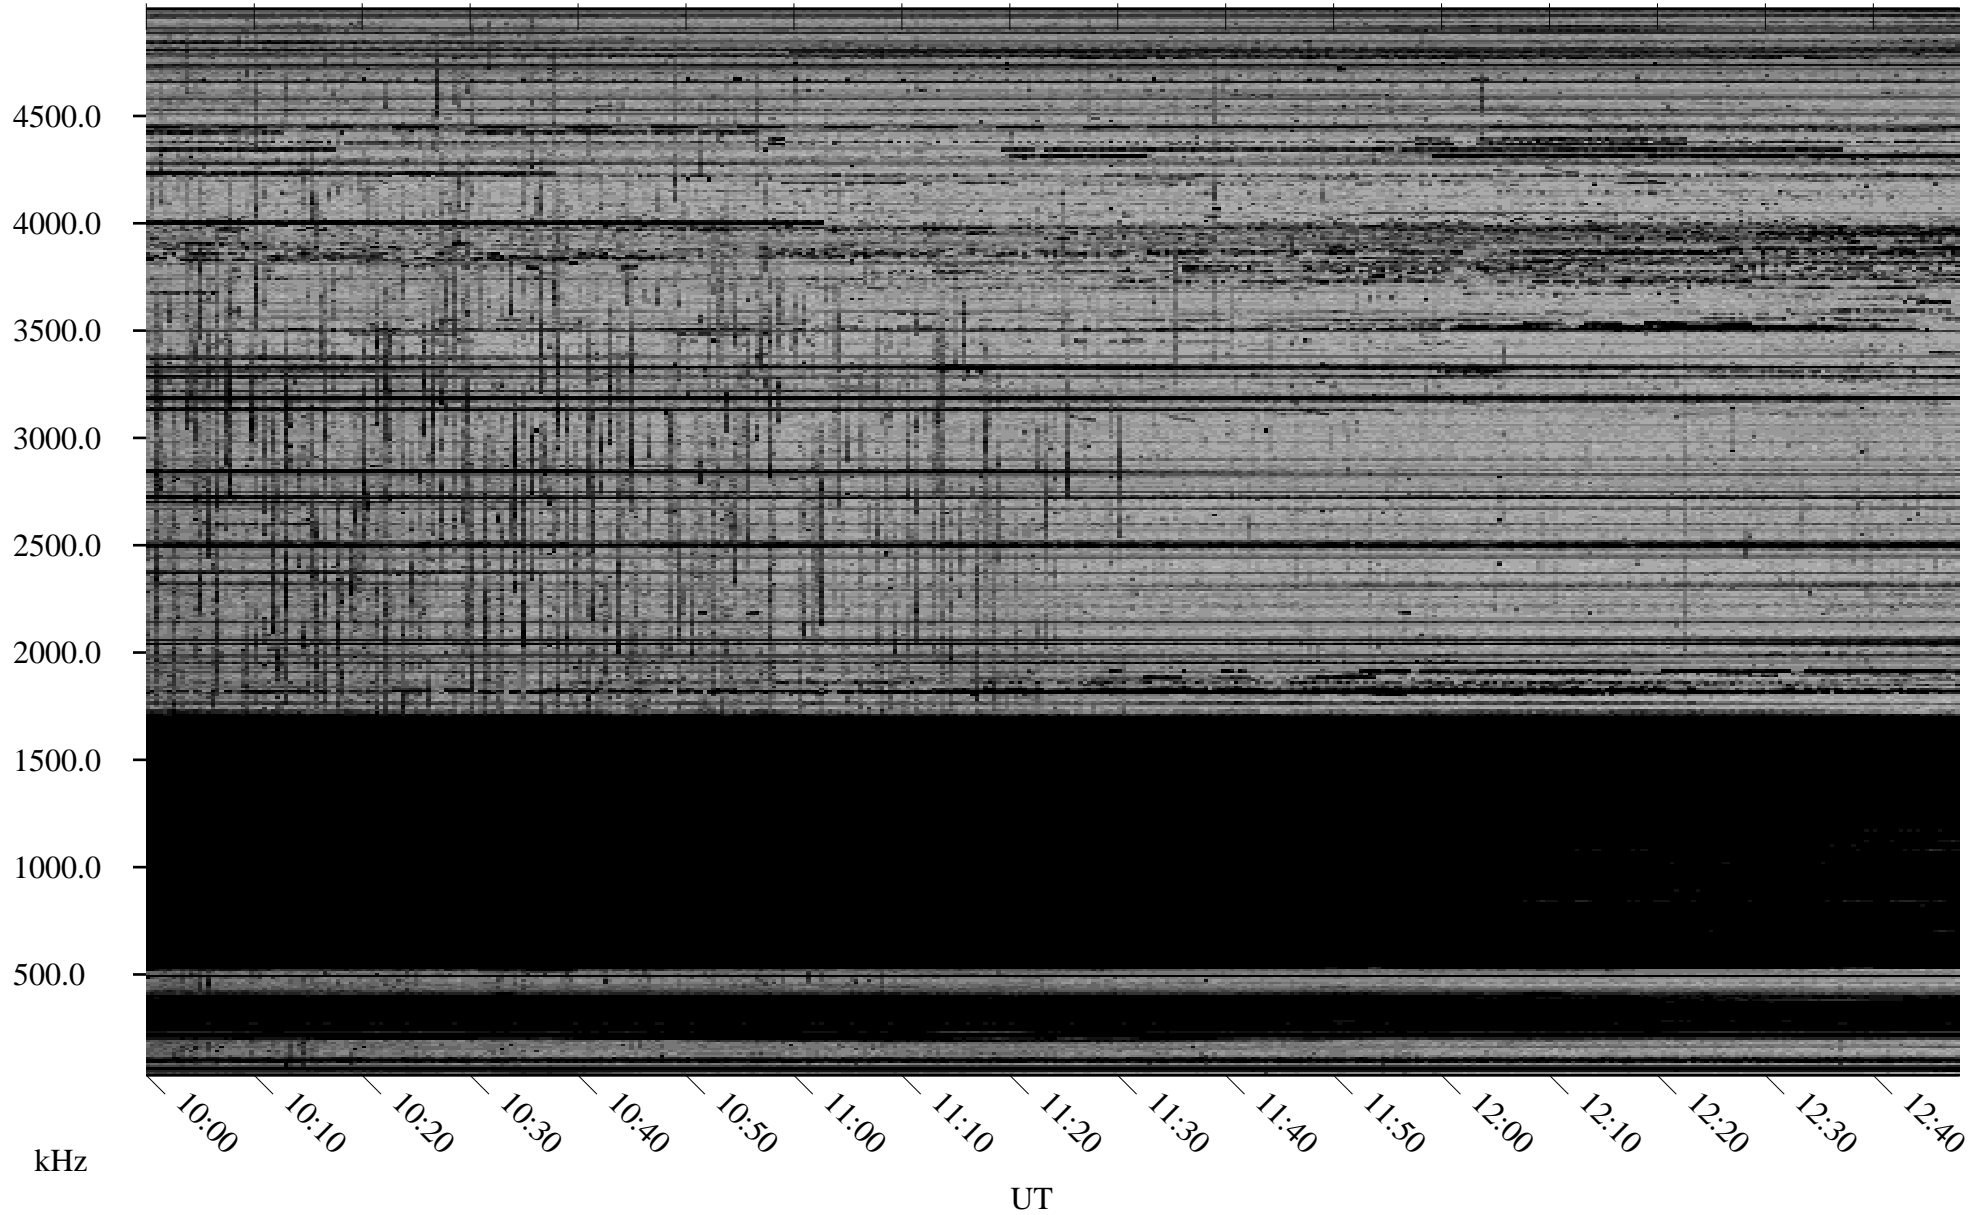

02/21/2007 Churchill, Manitoba

Linear Scale Black = 161 White = 15

CH07052L.R00m max_12

Page 1

02/21/2007 Churchill, Manitoba

Linear Scale Black = 161 White = 15

CH07052L.R00m max_12

Page 2

02/22/2007 Churchill, Manitoba

Linear Scale Black = 161 White = 15

CH07052L.R00m max_12

Page 3

02/22/2007 Churchill, Manitoba

Linear Scale Black = 161 White = 15

CH07052L.R00m max_12

Page 4

02/22/2007 Churchill, Manitoba

Linear Scale Black = 161 White = 15

CH07052L.R00m max_12

Page 5

02/22/2007 Churchill, Manitoba

Linear Scale Black = 161 White = 15

CH07052L.R00m max_12

Page 6

02/22/2007 Churchill, Manitoba

Linear Scale Black = 161 White = 15

CH07052L.R00m max_12

Page 7

02/22/2007 Churchill, Manitoba

Linear Scale Black = 161 White = 15

CH07052L.R00m max_12

Page 8