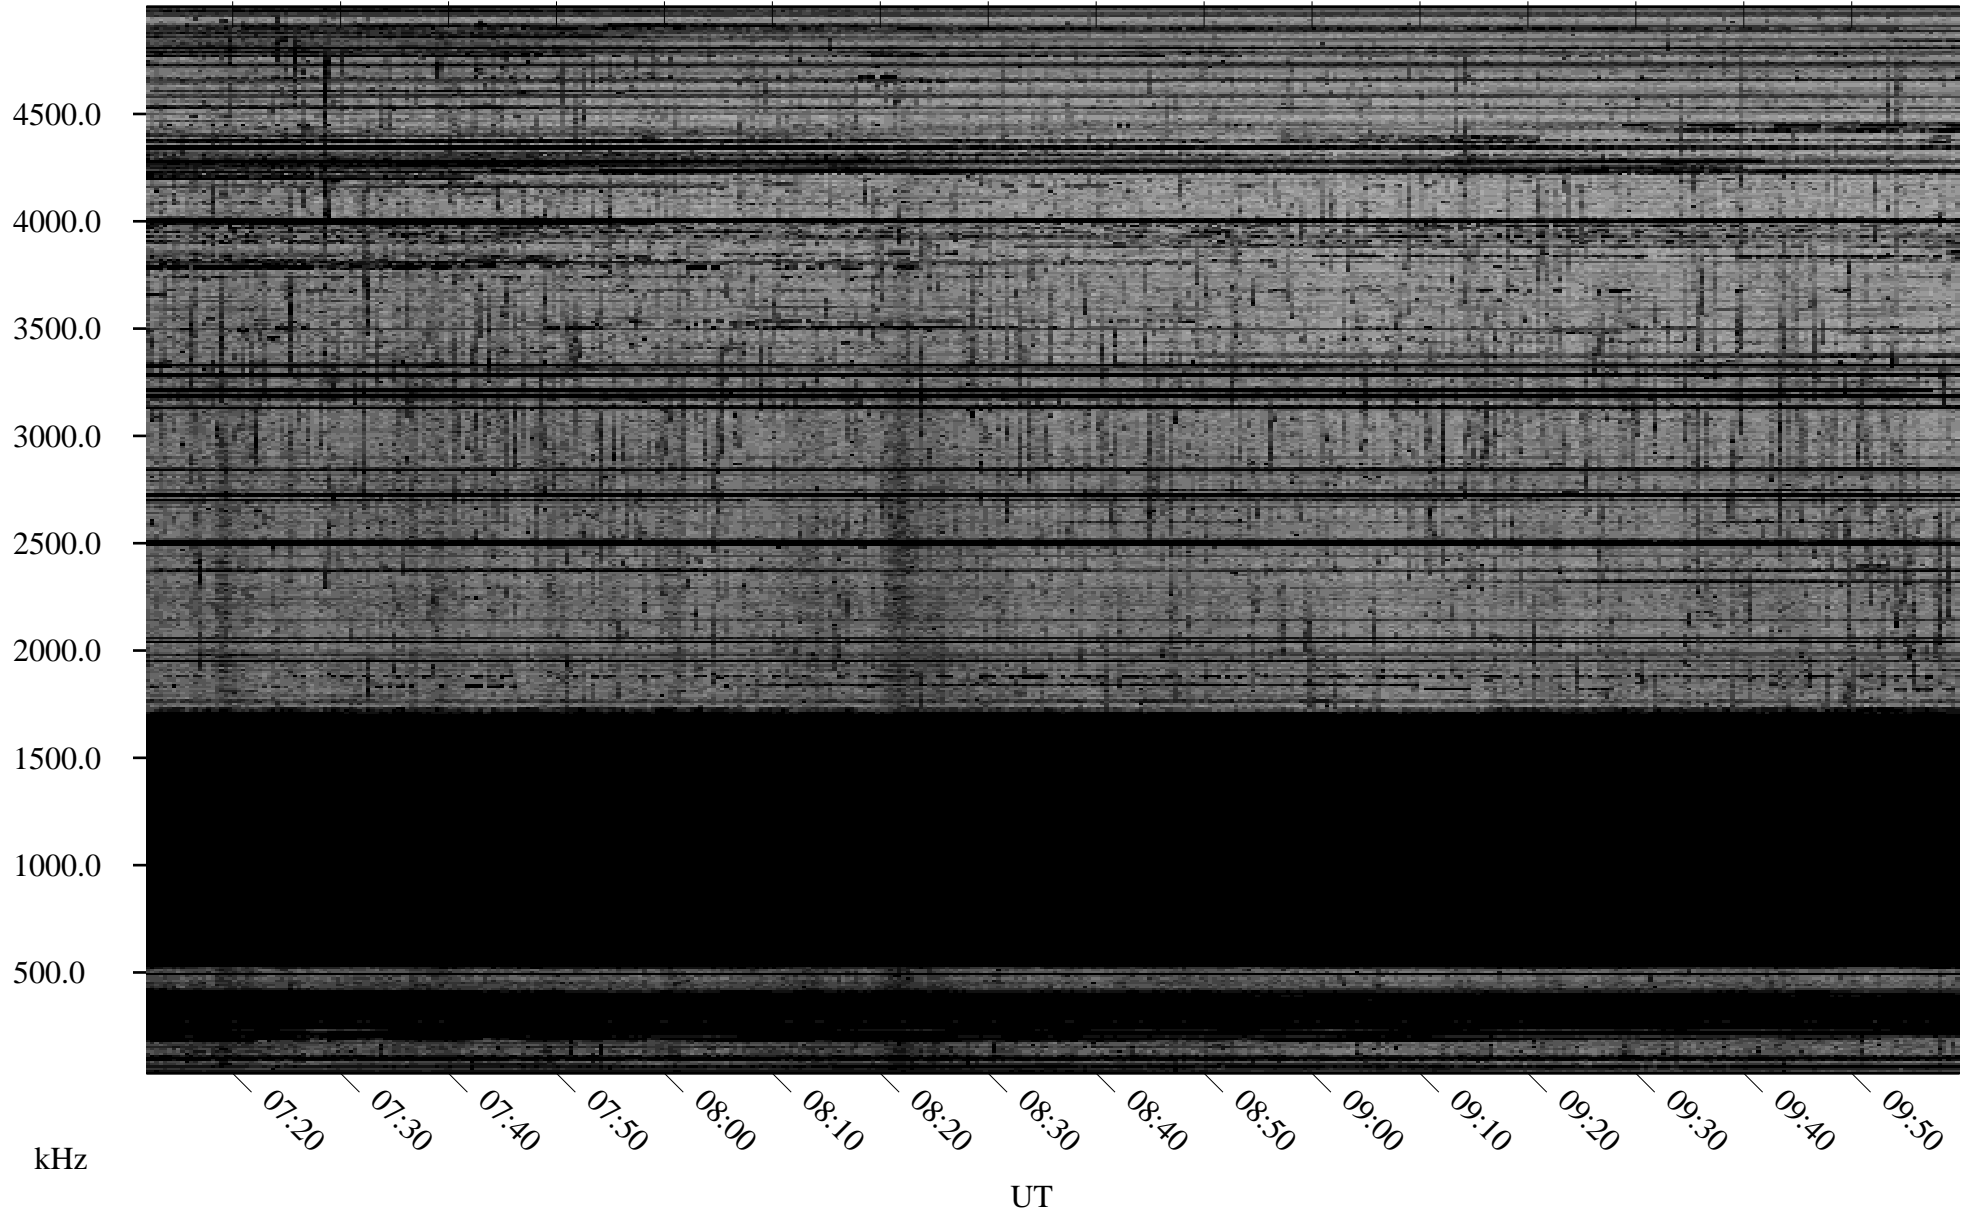

02/21/2007 Churchill, Manitoba

Linear Scale Black = 161 White = 15

CH07052L.R00m max_12

Page 1

02/21/2007 Churchill, Manitoba

Linear Scale Black = 161 White = 15

CH07052L.R00m max_12

Page 2

02/22/2007 Churchill, Manitoba

Linear Scale Black = 161 White = 15

CH07052L.R00m max_12

Page 3

02/22/2007 Churchill, Manitoba

Linear Scale Black = 161 White = 15

CH07052L.R00m max_12

Page 4

02/22/2007 Churchill, Manitoba

Linear Scale Black = 161 White = 15

CH07052L.R00m max_12

Page 5

02/22/2007 Churchill, Manitoba

Linear Scale Black = 161 White = 15

CH07052L.R00m max_12

Page 6

02/22/2007 Churchill, Manitoba

Linear Scale Black = 161 White = 15

CH07052L.R00m max_12

Page 7

02/22/2007 Churchill, Manitoba

Linear Scale Black = 161 White = 15

CH07052L.R00m max_12

Page 8