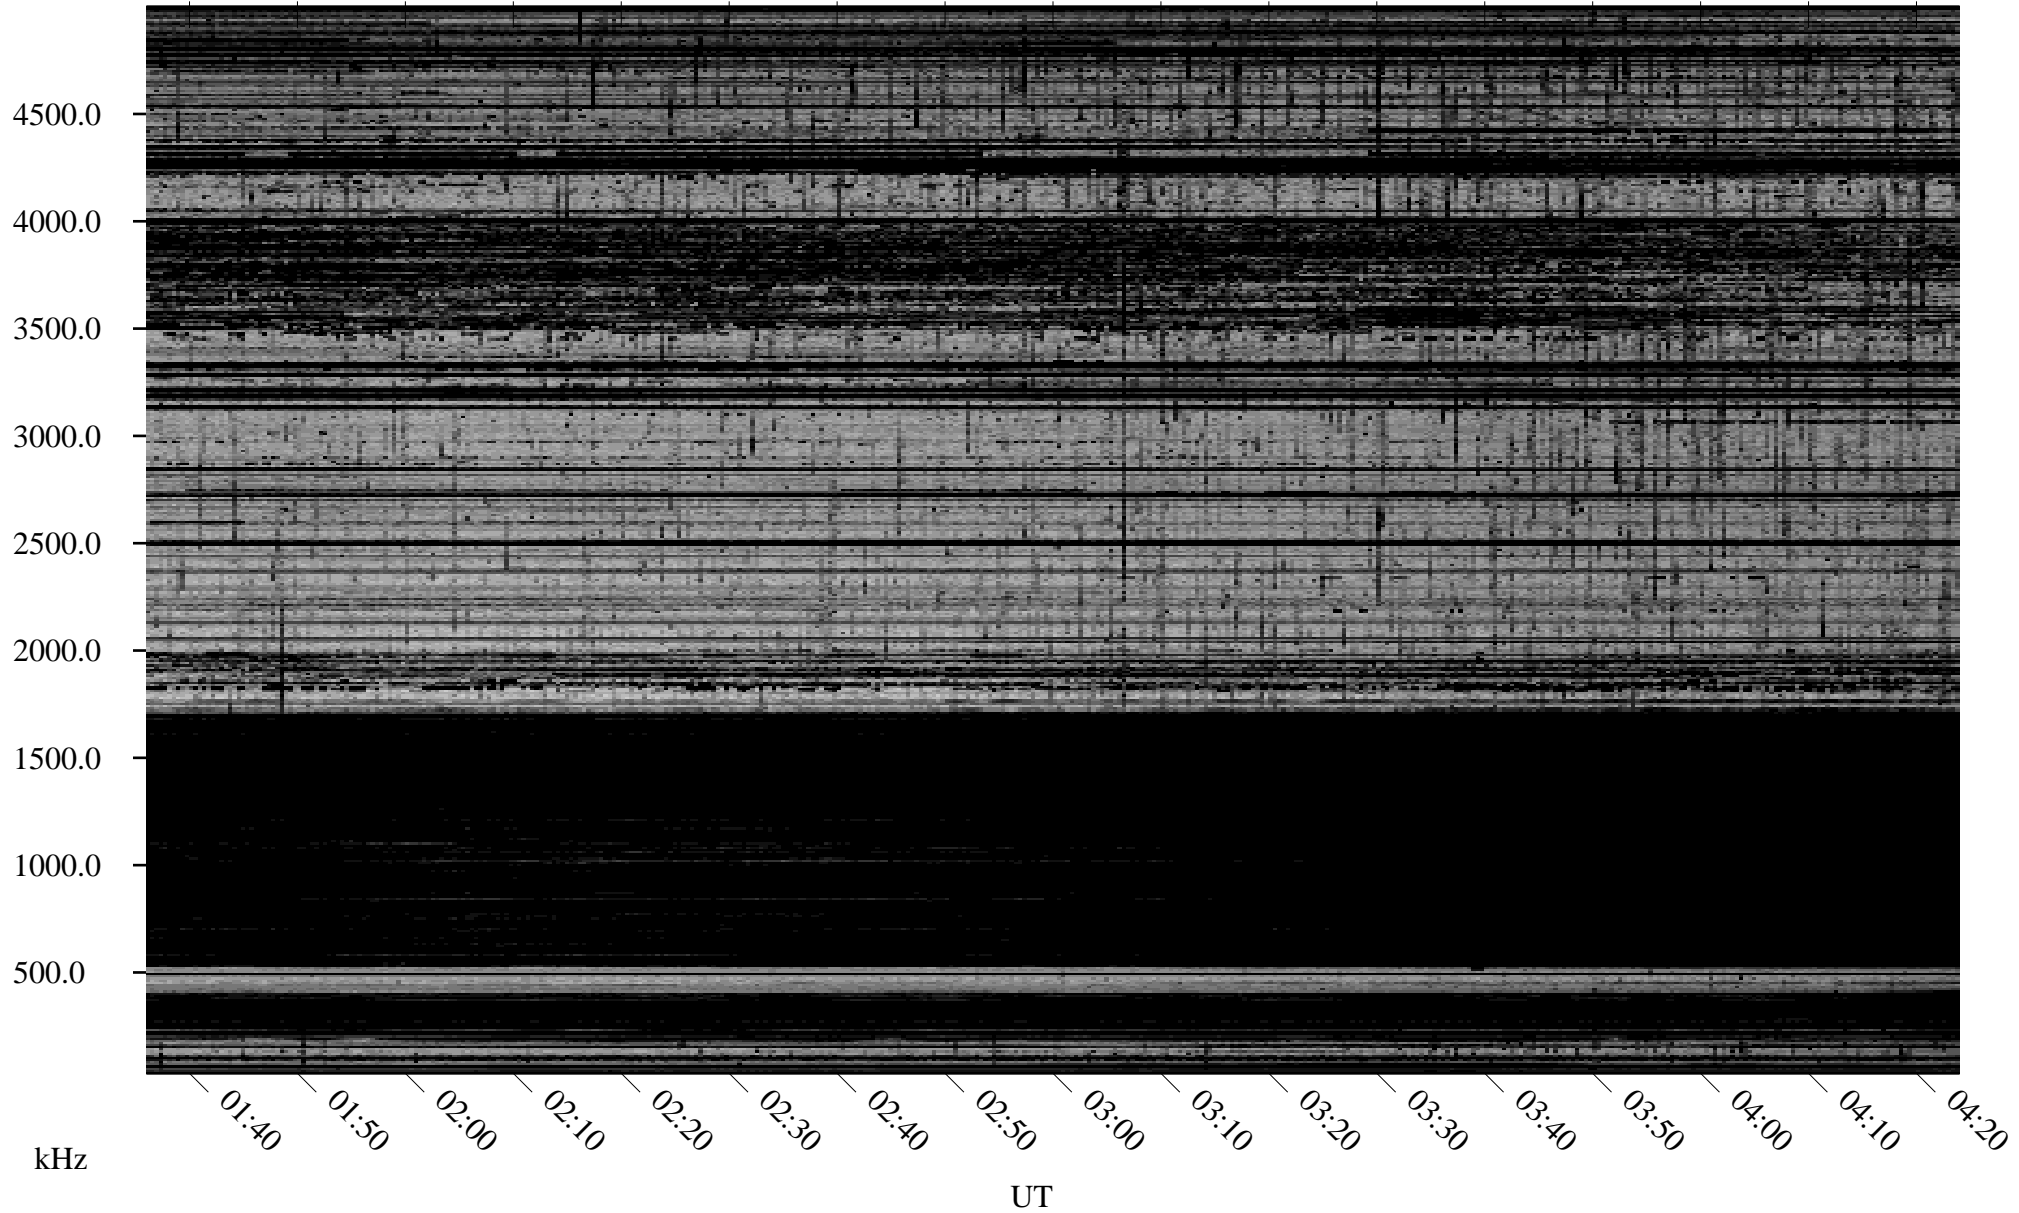

02/21/2007 Churchill, Manitoba

Linear Scale Black = 161 White = 15

CH07052L.R00m max_12

Page 1

02/21/2007 Churchill, Manitoba

Linear Scale Black = 161 White = 15

CH07052L.R00m max_12

Page 2

02/22/2007 Churchill, Manitoba

Linear Scale Black = 161 White = 15

CH07052L.R00m max_12

Page 3

02/22/2007 Churchill, Manitoba

Linear Scale Black = 161 White = 15

CH07052L.R00m max_12

Page 4

02/22/2007 Churchill, Manitoba

Linear Scale Black = 161 White = 15

CH07052L.R00m max_12

Page 5

02/22/2007 Churchill, Manitoba

Linear Scale Black = 161 White = 15

CH07052L.R00m max_12

Page 6

02/22/2007 Churchill, Manitoba

Linear Scale Black = 161 White = 15

CH07052L.R00m max_12

Page 7

02/22/2007 Churchill, Manitoba

Linear Scale Black = 161 White = 15

CH07052L.R00m max_12

Page 8