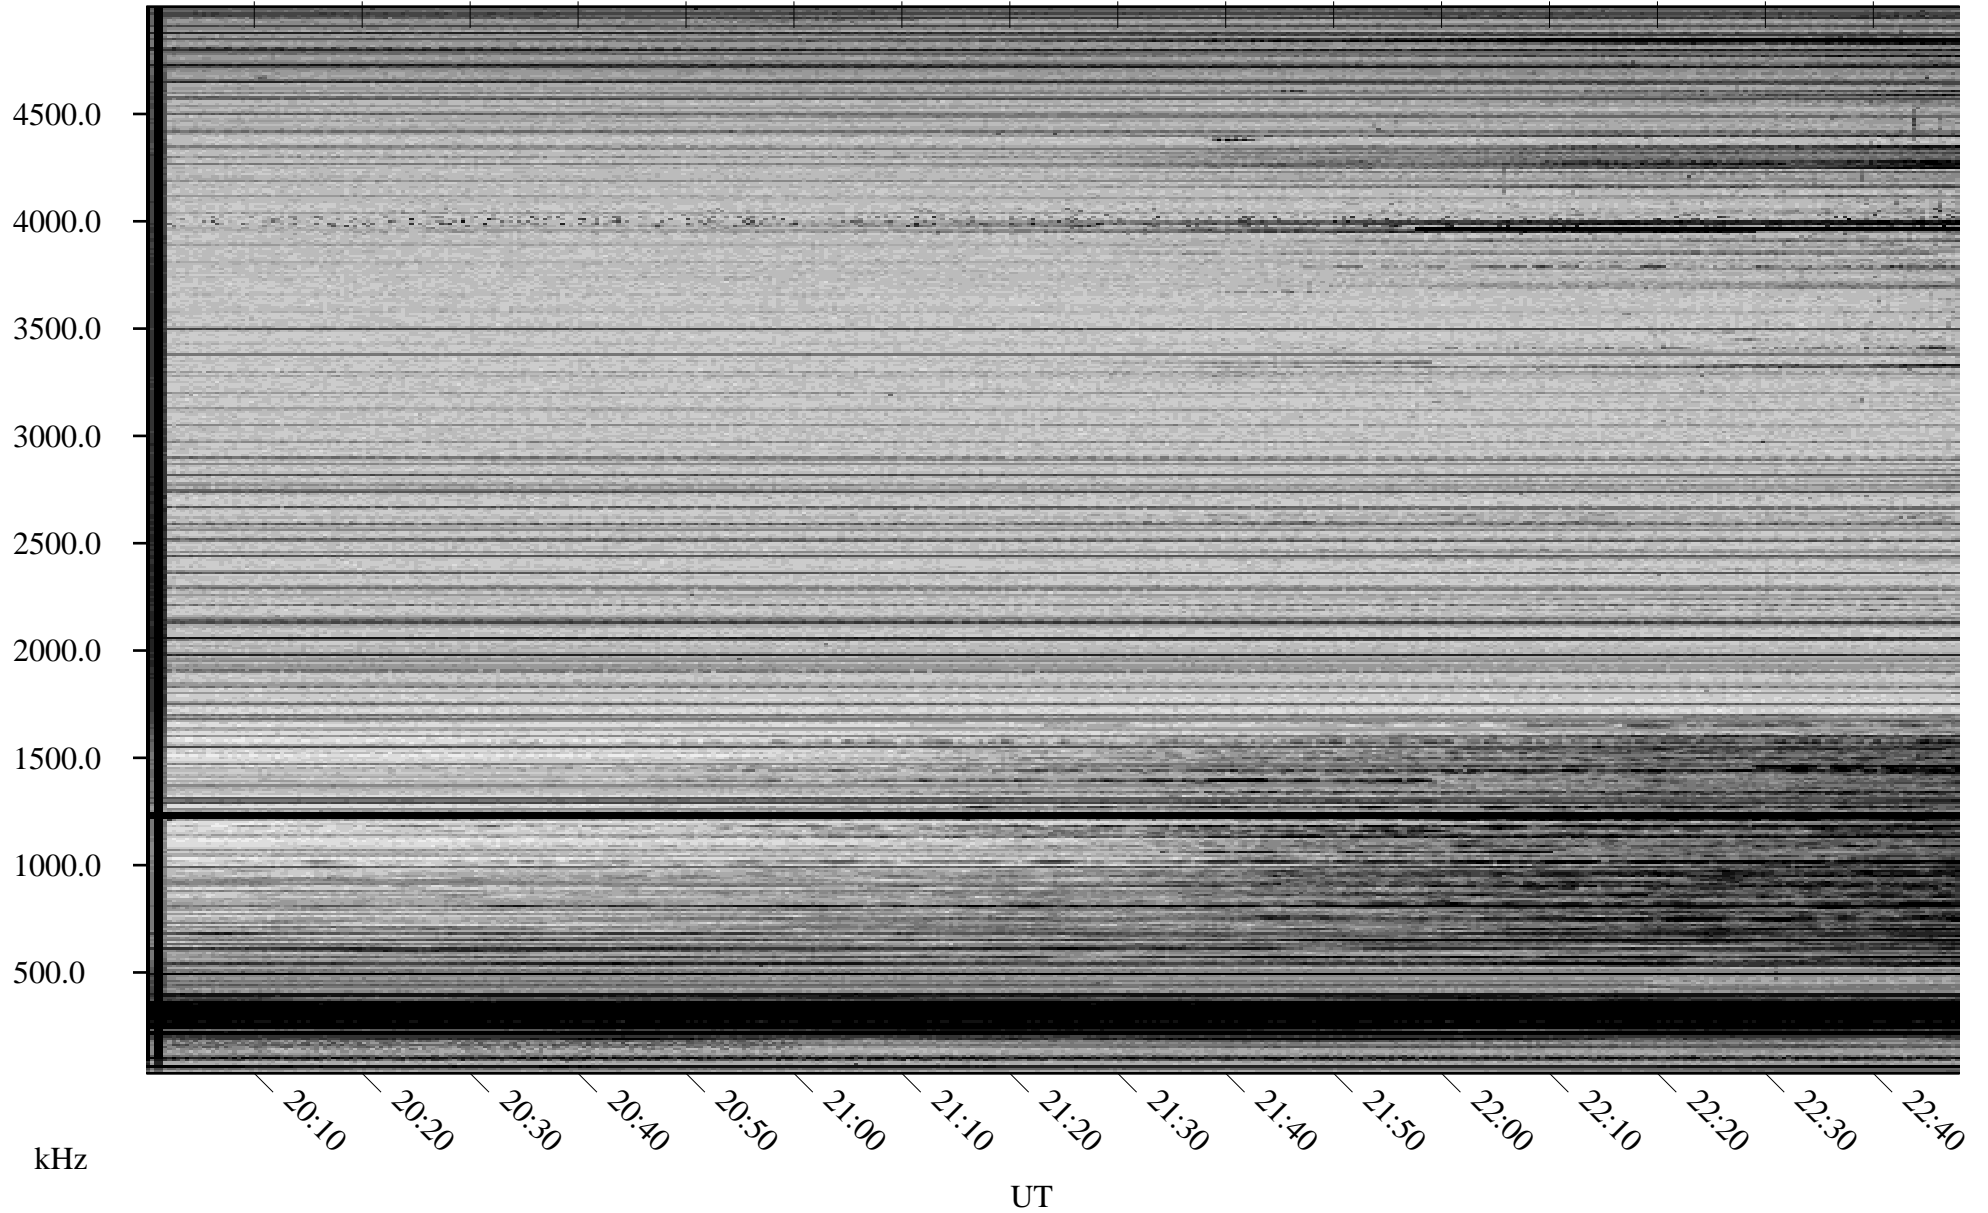

02/21/2007 Churchill, Manitoba

Linear Scale Black = 161 White = 15

CH07052L.R00m max_12

Page 1

02/21/2007 Churchill, Manitoba

Linear Scale Black = 161 White = 15

CH07052L.R00m max_12

Page 2

02/22/2007 Churchill, Manitoba

Linear Scale Black = 161 White = 15

CH07052L.R00m max_12

Page 3

02/22/2007 Churchill, Manitoba

Linear Scale Black = 161 White = 15

CH07052L.R00m max_12

Page 4

02/22/2007 Churchill, Manitoba

Linear Scale Black = 161 White = 15

CH07052L.R00m max_12

Page 5

02/22/2007 Churchill, Manitoba

Linear Scale Black = 161 White = 15

CH07052L.R00m max_12

Page 6

02/22/2007 Churchill, Manitoba

Linear Scale Black = 161 White = 15

CH07052L.R00m max_12

Page 7

02/22/2007 Churchill, Manitoba

Linear Scale Black = 161 White = 15

CH07052L.R00m max_12

Page 8