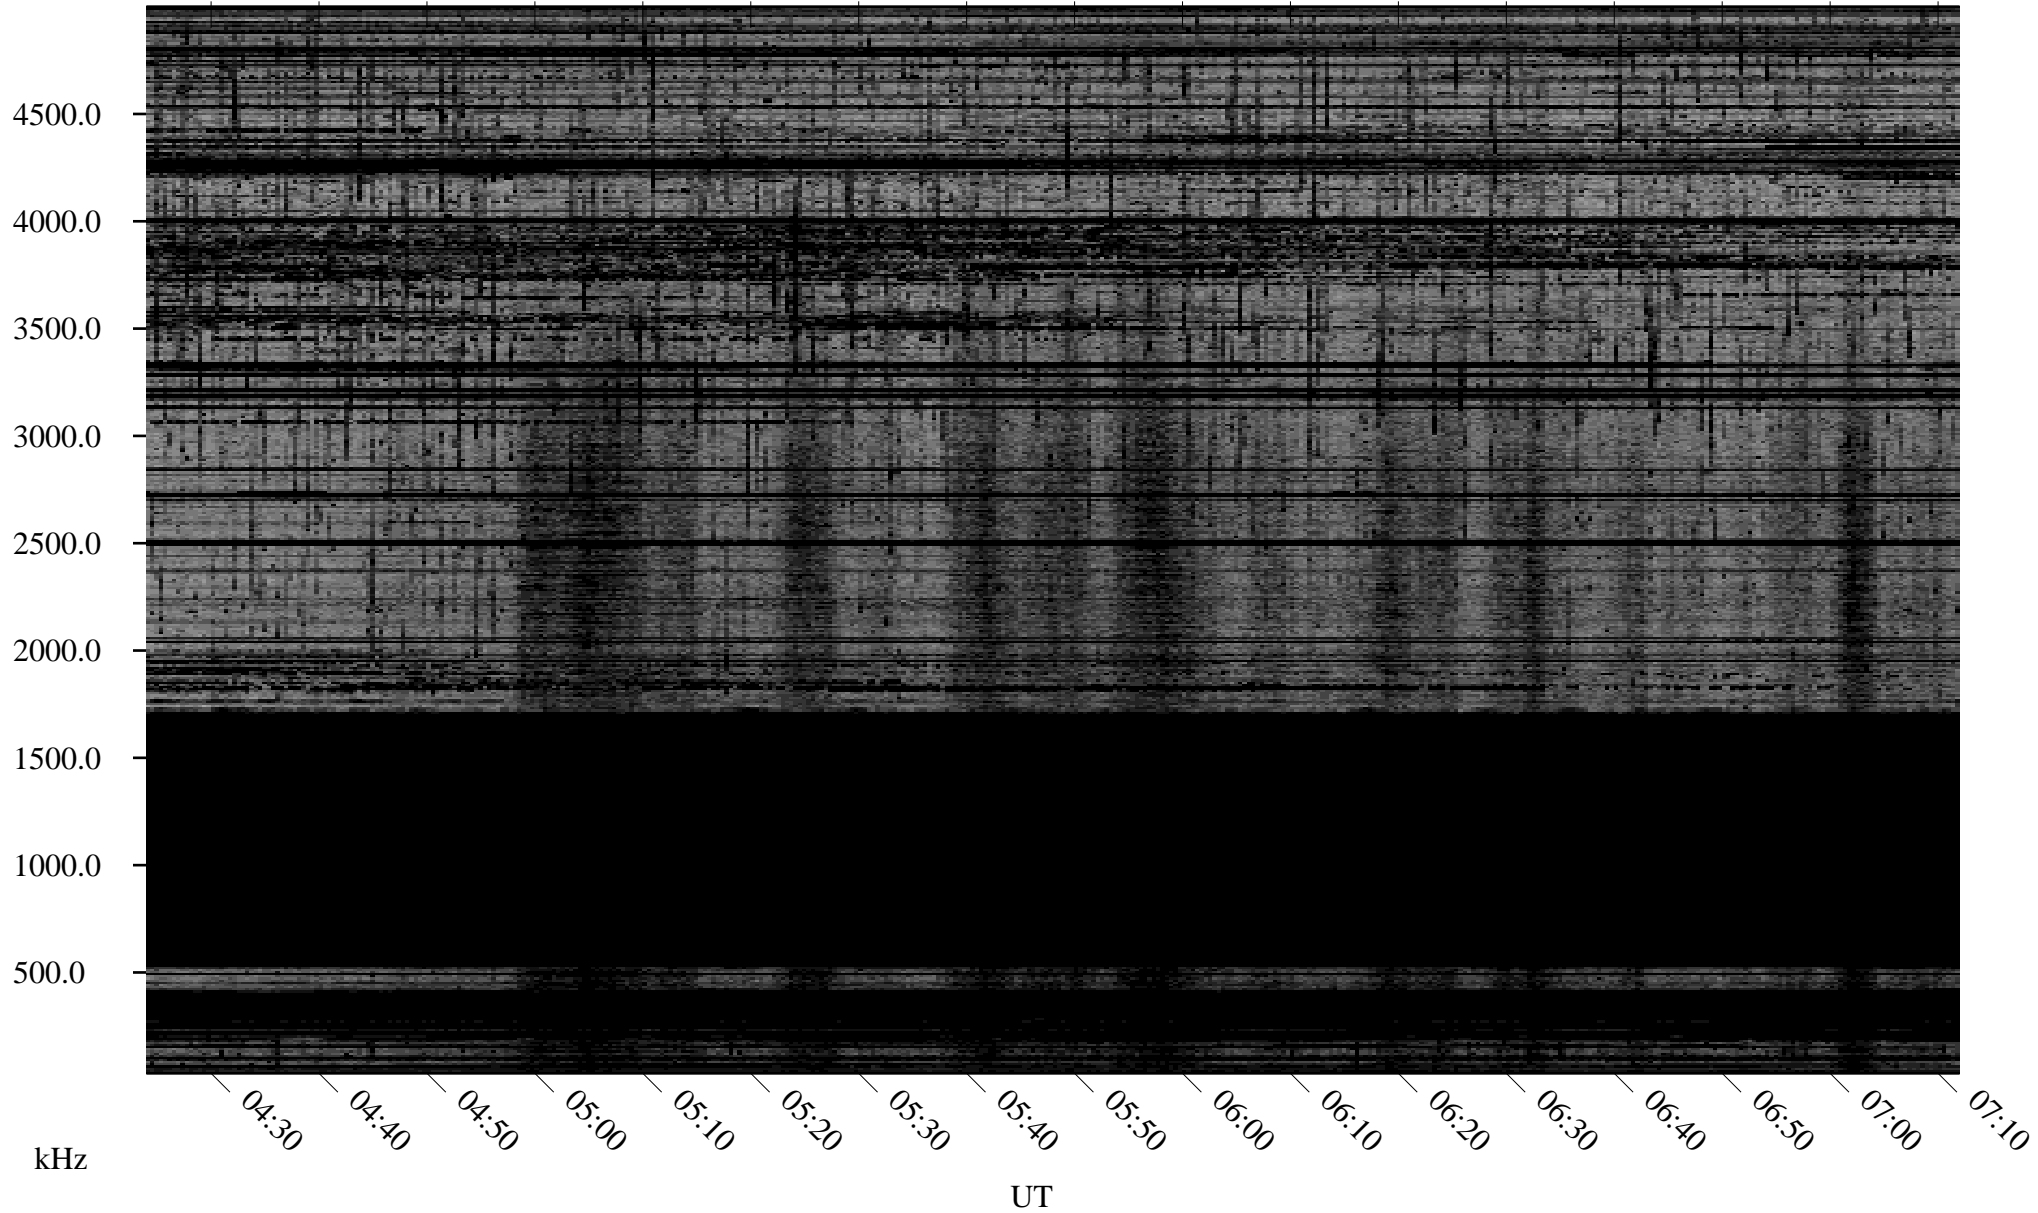

02/21/2007 Churchill, Manitoba

Linear Scale Black = 161 White = 15

CH07052L.R00m max_12

Page 1

02/21/2007 Churchill, Manitoba

Linear Scale Black = 161 White = 15

CH07052L.R00m max_12

Page 2

02/22/2007 Churchill, Manitoba

Linear Scale Black = 161 White = 15

CH07052L.R00m max_12

Page 3

02/22/2007 Churchill, Manitoba

Linear Scale Black = 161 White = 15

CH07052L.R00m max_12

Page 4

02/22/2007 Churchill, Manitoba

Linear Scale Black = 161 White = 15

CH07052L.R00m max_12

Page 5

02/22/2007 Churchill, Manitoba

Linear Scale Black = 161 White = 15

CH07052L.R00m max_12

Page 6

02/22/2007 Churchill, Manitoba

Linear Scale Black = 161 White = 15

CH07052L.R00m max_12

Page 7

02/22/2007 Churchill, Manitoba

Linear Scale Black = 161 White = 15

CH07052L.R00m max_12

Page 8