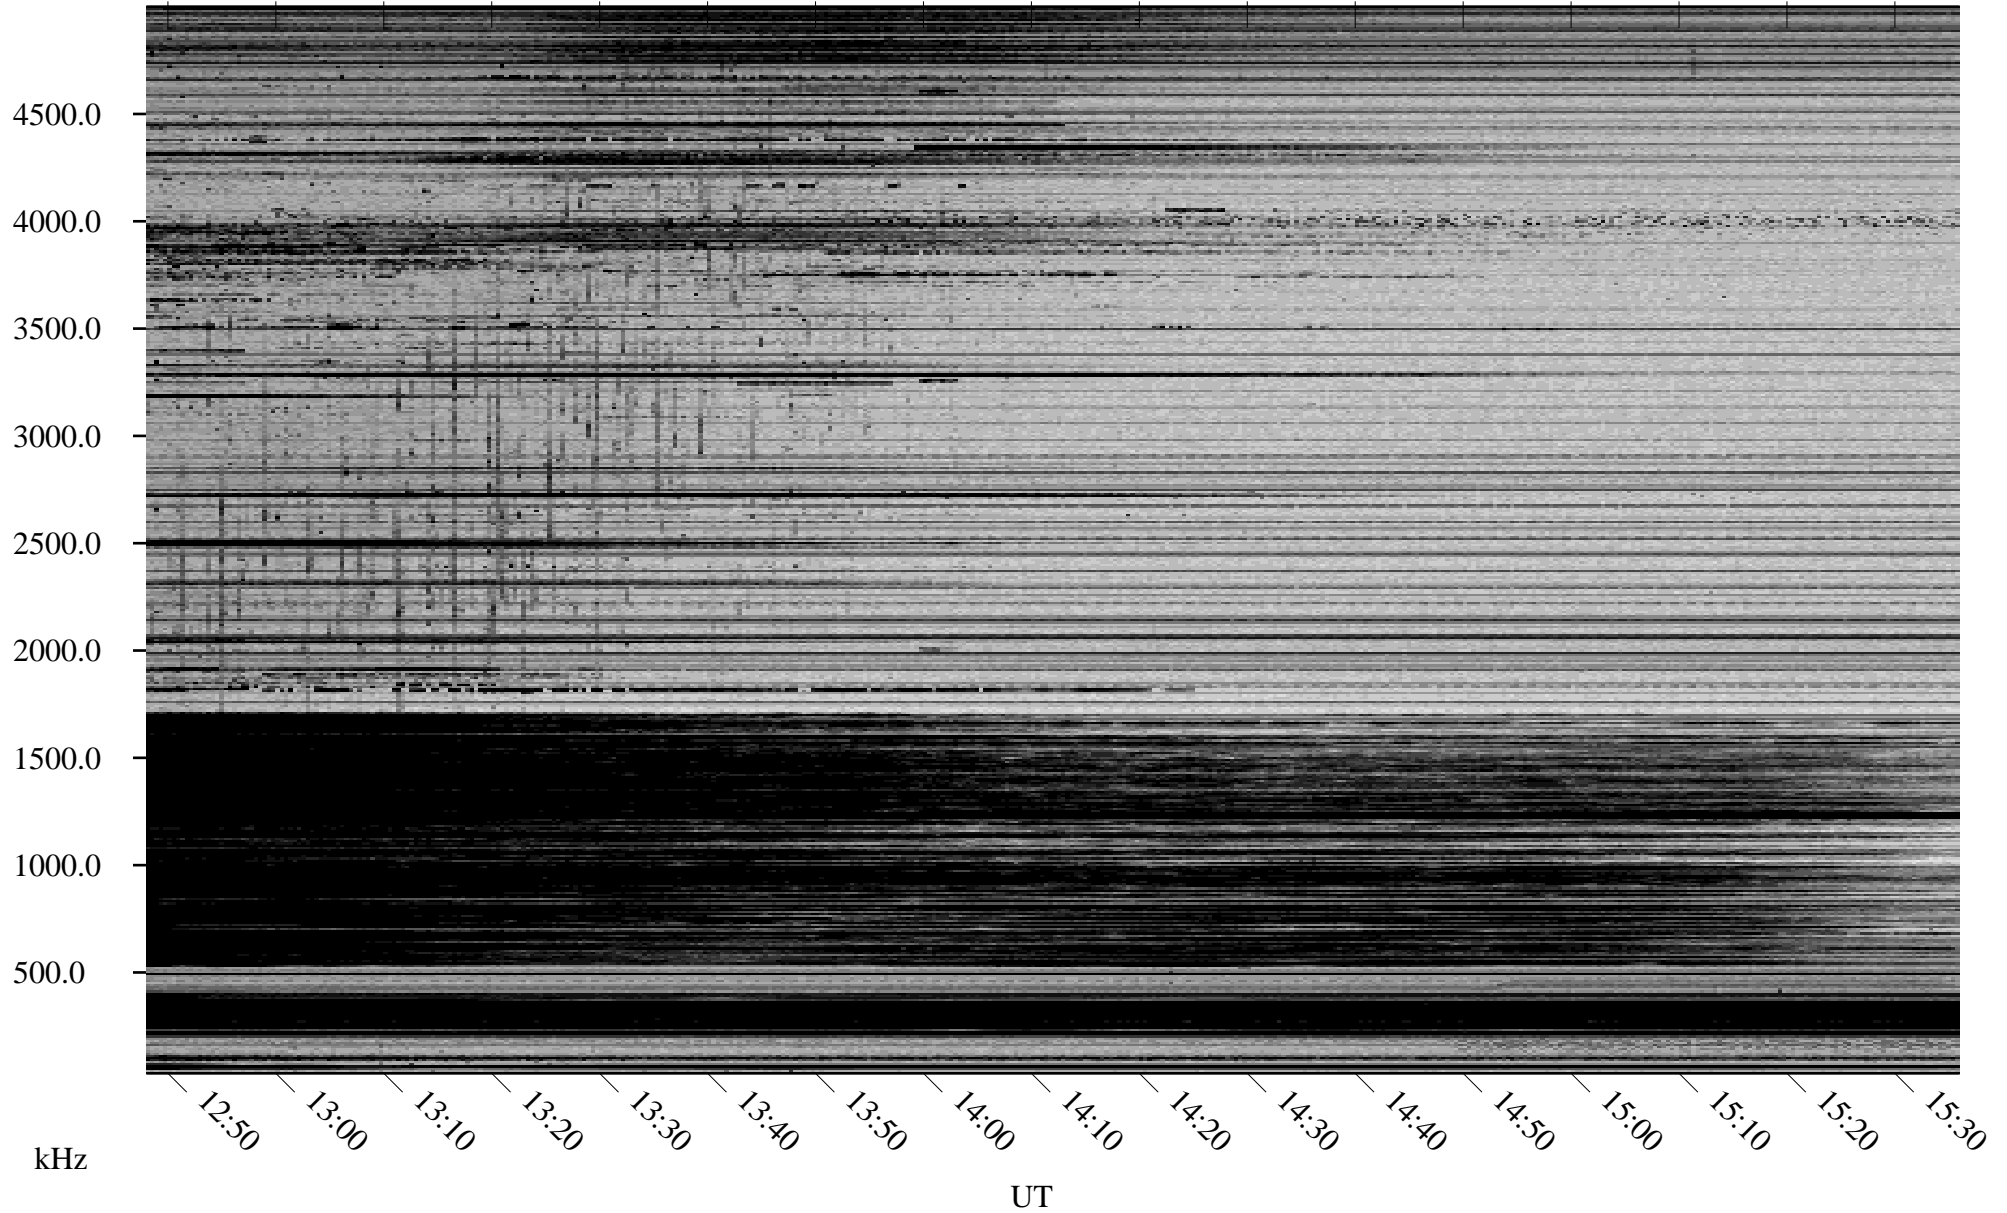

02/21/2007 Churchill, Manitoba

Linear Scale Black = 161 White = 15

CH07052L.R00m max_12

Page 1

02/21/2007 Churchill, Manitoba

Linear Scale Black = 161 White = 15

CH07052L.R00m max_12

Page 2

02/22/2007 Churchill, Manitoba

Linear Scale Black = 161 White = 15

CH07052L.R00m max_12

Page 3

02/22/2007 Churchill, Manitoba

Linear Scale Black = 161 White = 15

CH07052L.R00m max_12

Page 4

02/22/2007 Churchill, Manitoba

Linear Scale Black = 161 White = 15

CH07052L.R00m max_12

Page 5

02/22/2007 Churchill, Manitoba

Linear Scale Black = 161 White = 15

CH07052L.R00m max_12

Page 6

02/22/2007 Churchill, Manitoba

Linear Scale Black = 161 White = 15

CH07052L.R00m max_12

Page 7

02/22/2007 Churchill, Manitoba

Linear Scale Black = 161 White = 15

CH07052L.R00m max_12

Page 8