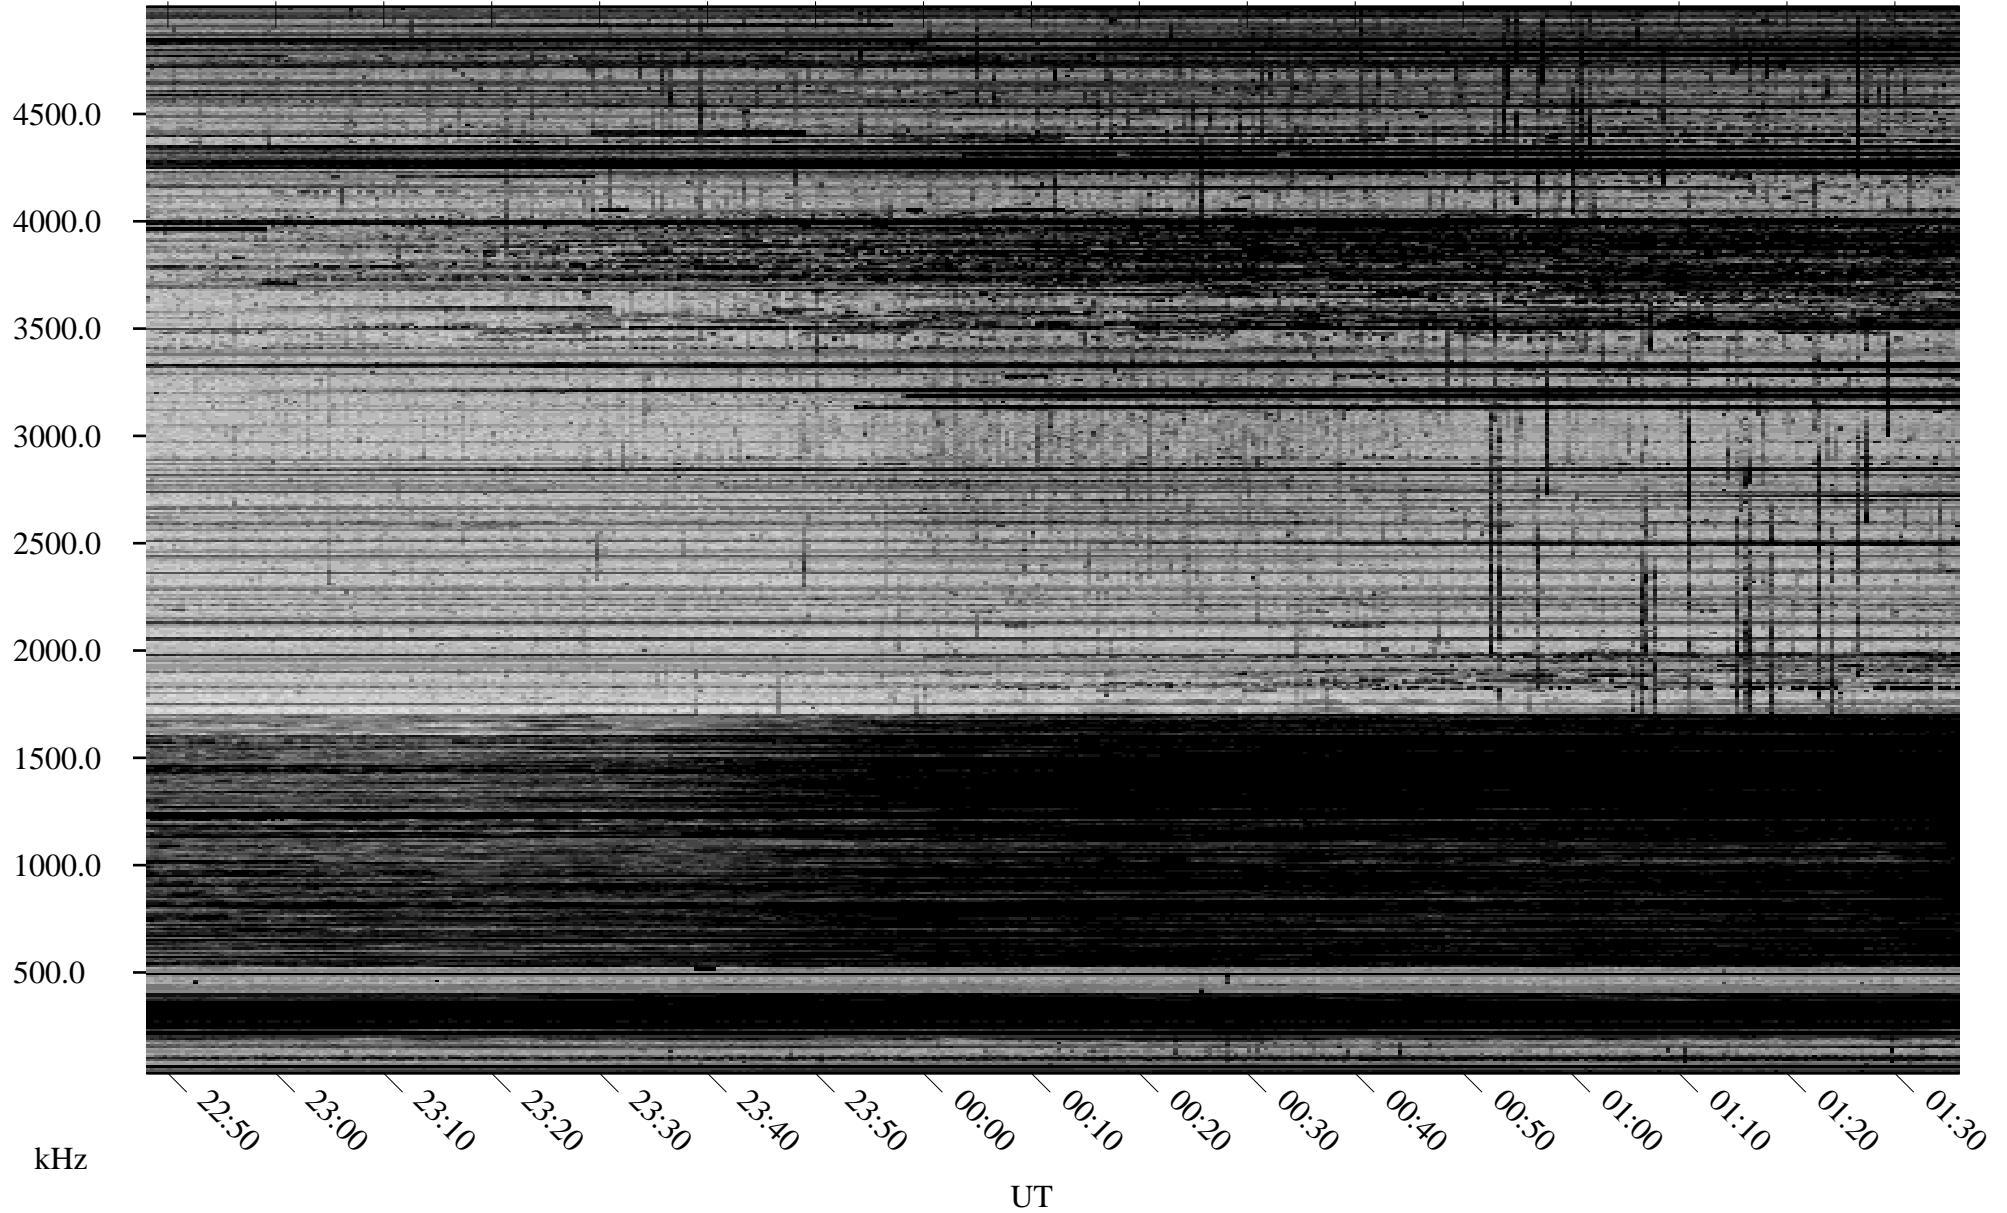

02/21/2007 Churchill, Manitoba

Linear Scale Black = 161 White = 15

CH07052L.R00m max_12

Page 1

02/21/2007 Churchill, Manitoba

Linear Scale Black = 161 White = 15

CH07052L.R00m max_12

Page 2

02/22/2007 Churchill, Manitoba

Linear Scale Black = 161 White = 15

CH07052L.R00m max_12

Page 3

02/22/2007 Churchill, Manitoba

Linear Scale Black = 161 White = 15

CH07052L.R00m max_12

Page 4

02/22/2007 Churchill, Manitoba

Linear Scale Black = 161 White = 15

CH07052L.R00m max_12

Page 5

02/22/2007 Churchill, Manitoba

Linear Scale Black = 161 White = 15

CH07052L.R00m max_12

Page 6

02/22/2007 Churchill, Manitoba

Linear Scale Black = 161 White = 15

CH07052L.R00m max_12

Page 7

02/22/2007 Churchill, Manitoba

Linear Scale Black = 161 White = 15

CH07052L.R00m max_12

Page 8