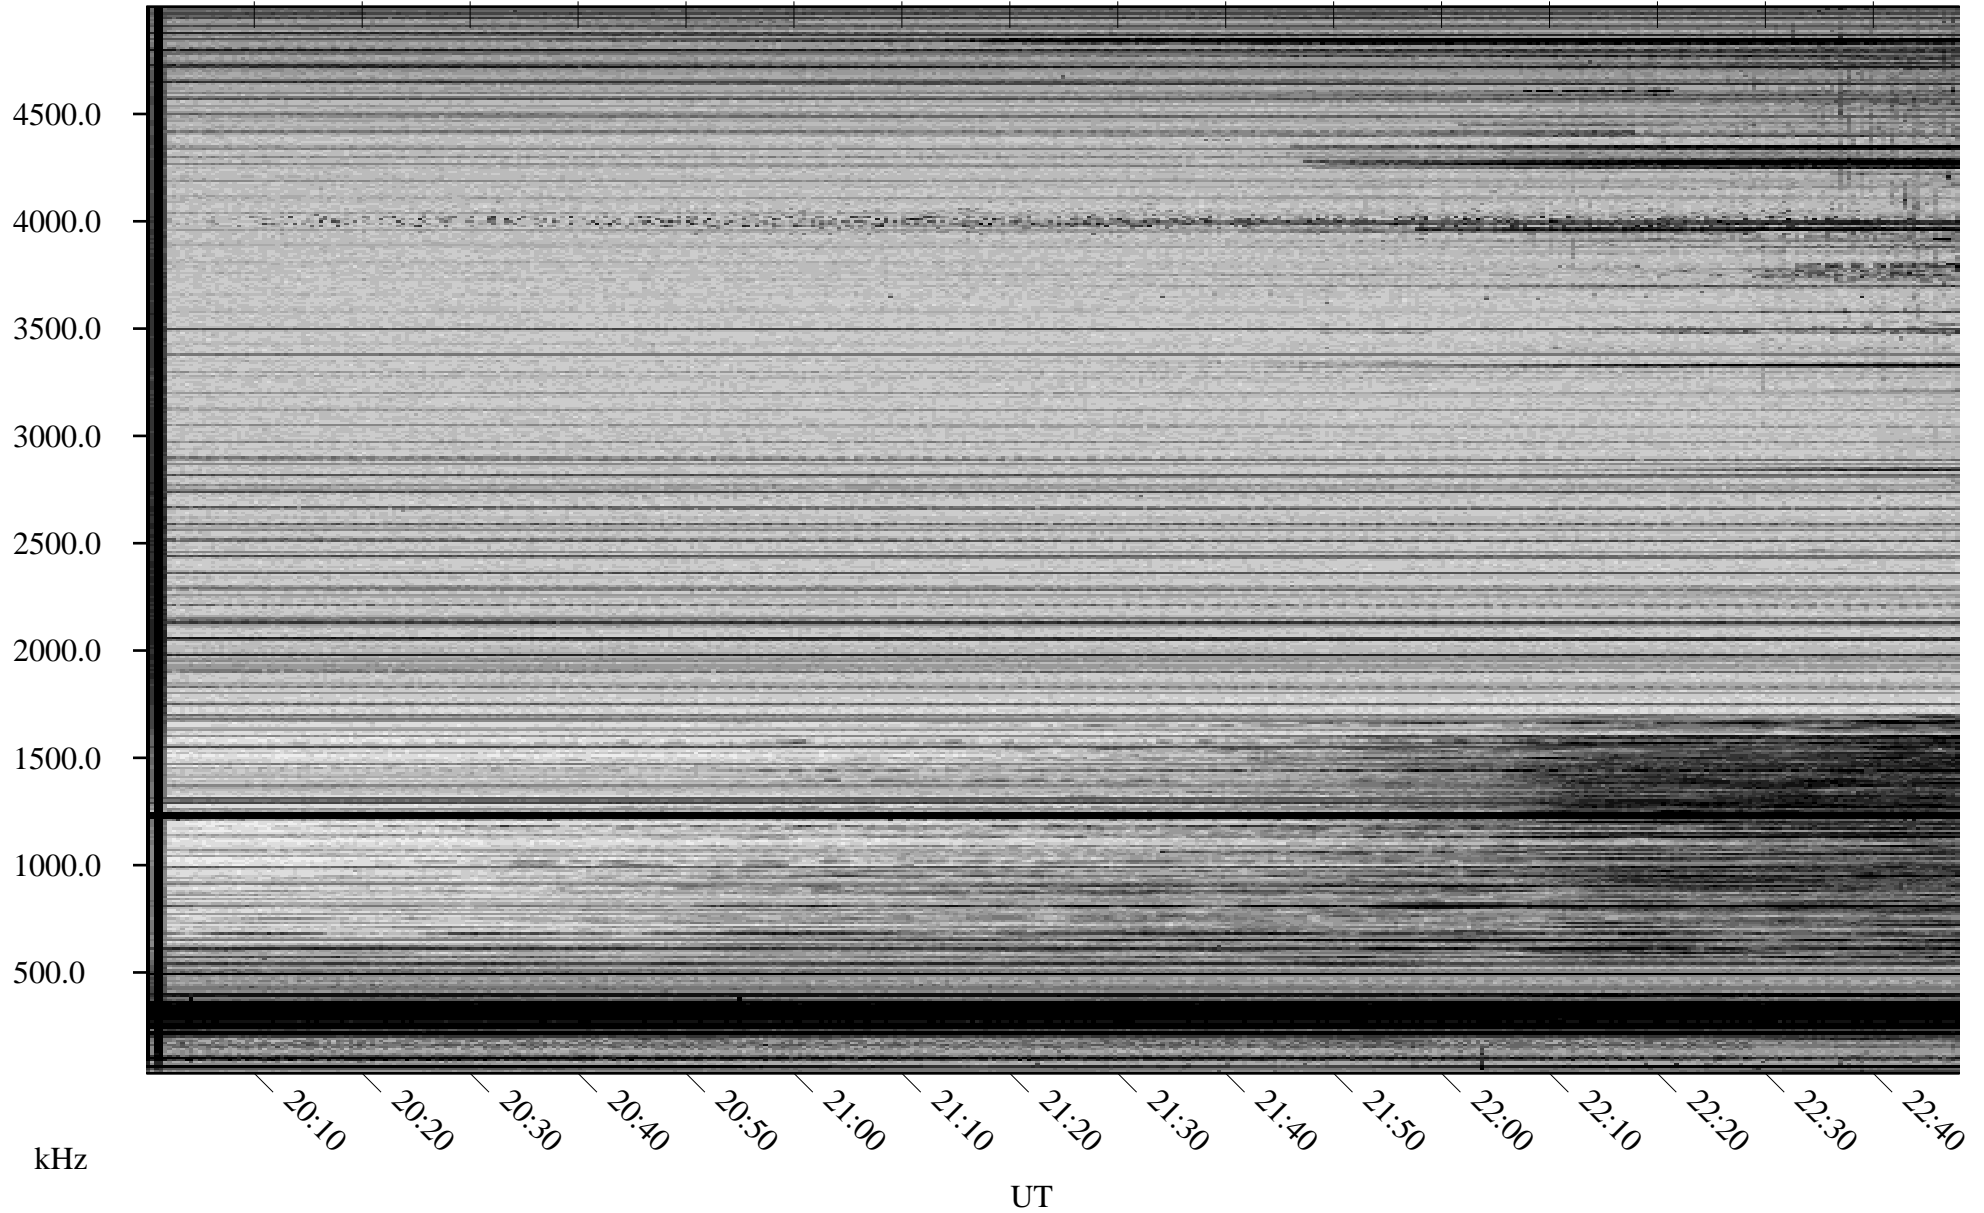

# 02/22/2007 Churchill, Manitoba

Linear Scale    Black = 161    White = 15

CH07053L.R00m max\_12

Page 1

# 02/22/2007 Churchill, Manitoba

Linear Scale    Black = 161    White = 15

CH07053L.R00m max\_12

Page 2

# 02/23/2007 Churchill, Manitoba

Linear Scale    Black = 161    White = 15

CH07053L.R00m max\_12

Page 3

02/23/2007 Churchill, Manitoba

Linear Scale Black = 161 White = 15

CH07053L.R00m max\_12

Page 4

# 02/23/2007 Churchill, Manitoba

Linear Scale    Black = 161    White = 15

CH07053L.R00m max\_12

Page 5

02/23/2007 Churchill, Manitoba

Linear Scale Black = 161 White = 15

CH07053L.R00m max\_12

Page 6