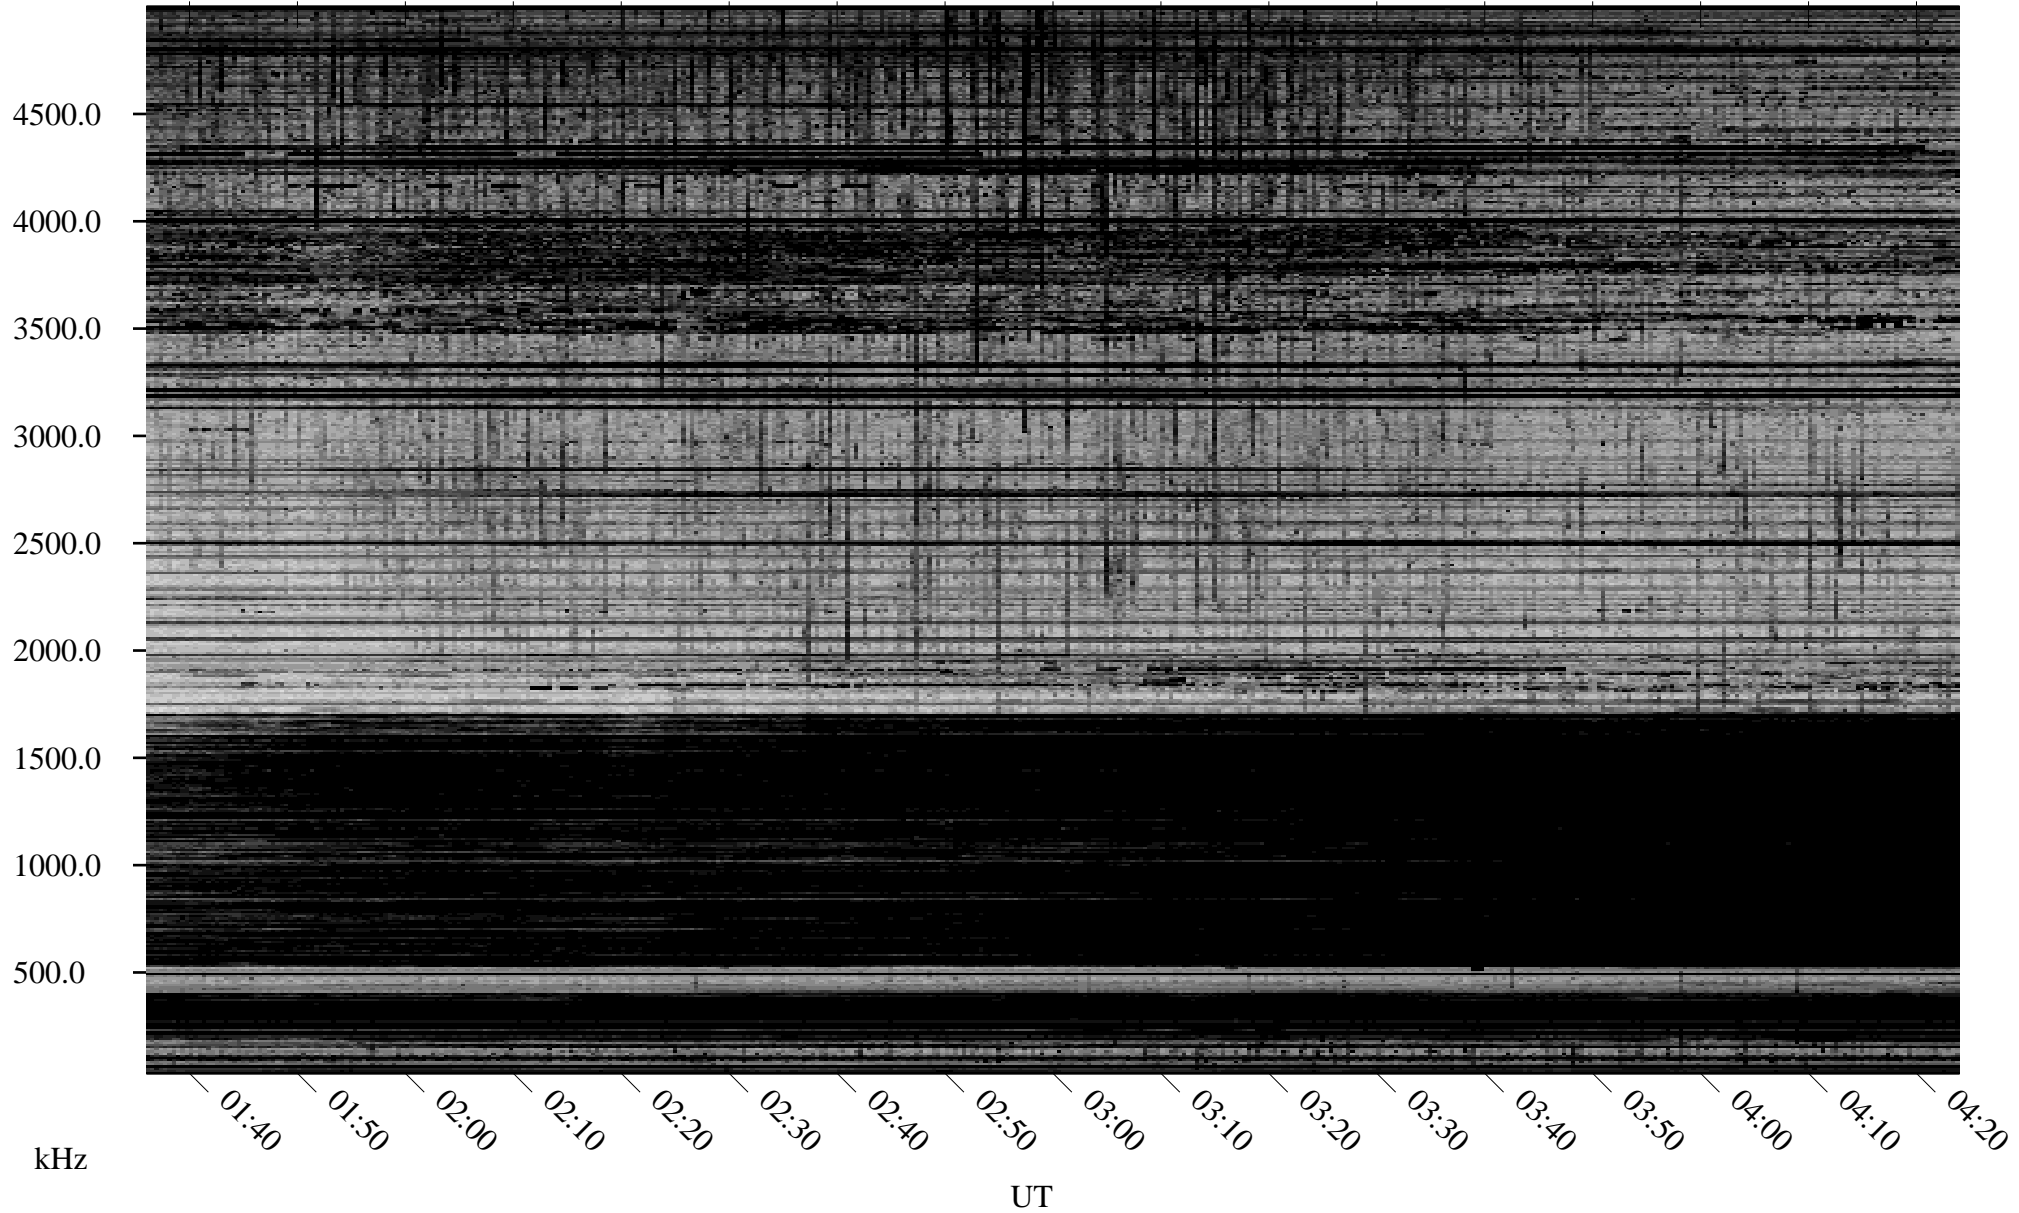

# 02/22/2007 Churchill, Manitoba

Linear Scale    Black = 161    White = 15

CH07053L.R00m max\_12

Page 1

# 02/22/2007 Churchill, Manitoba

Linear Scale    Black = 161    White = 15

CH07053L.R00m max\_12

Page 2

# 02/23/2007 Churchill, Manitoba

Linear Scale    Black = 161    White = 15

CH07053L.R00m max\_12

Page 3

02/23/2007 Churchill, Manitoba

Linear Scale Black = 161 White = 15

CH07053L.R00m max\_12

Page 4

# 02/23/2007 Churchill, Manitoba

Linear Scale    Black = 161    White = 15

CH07053L.R00m max\_12

Page 5

02/23/2007 Churchill, Manitoba

Linear Scale Black = 161 White = 15

CH07053L.R00m max\_12

Page 6