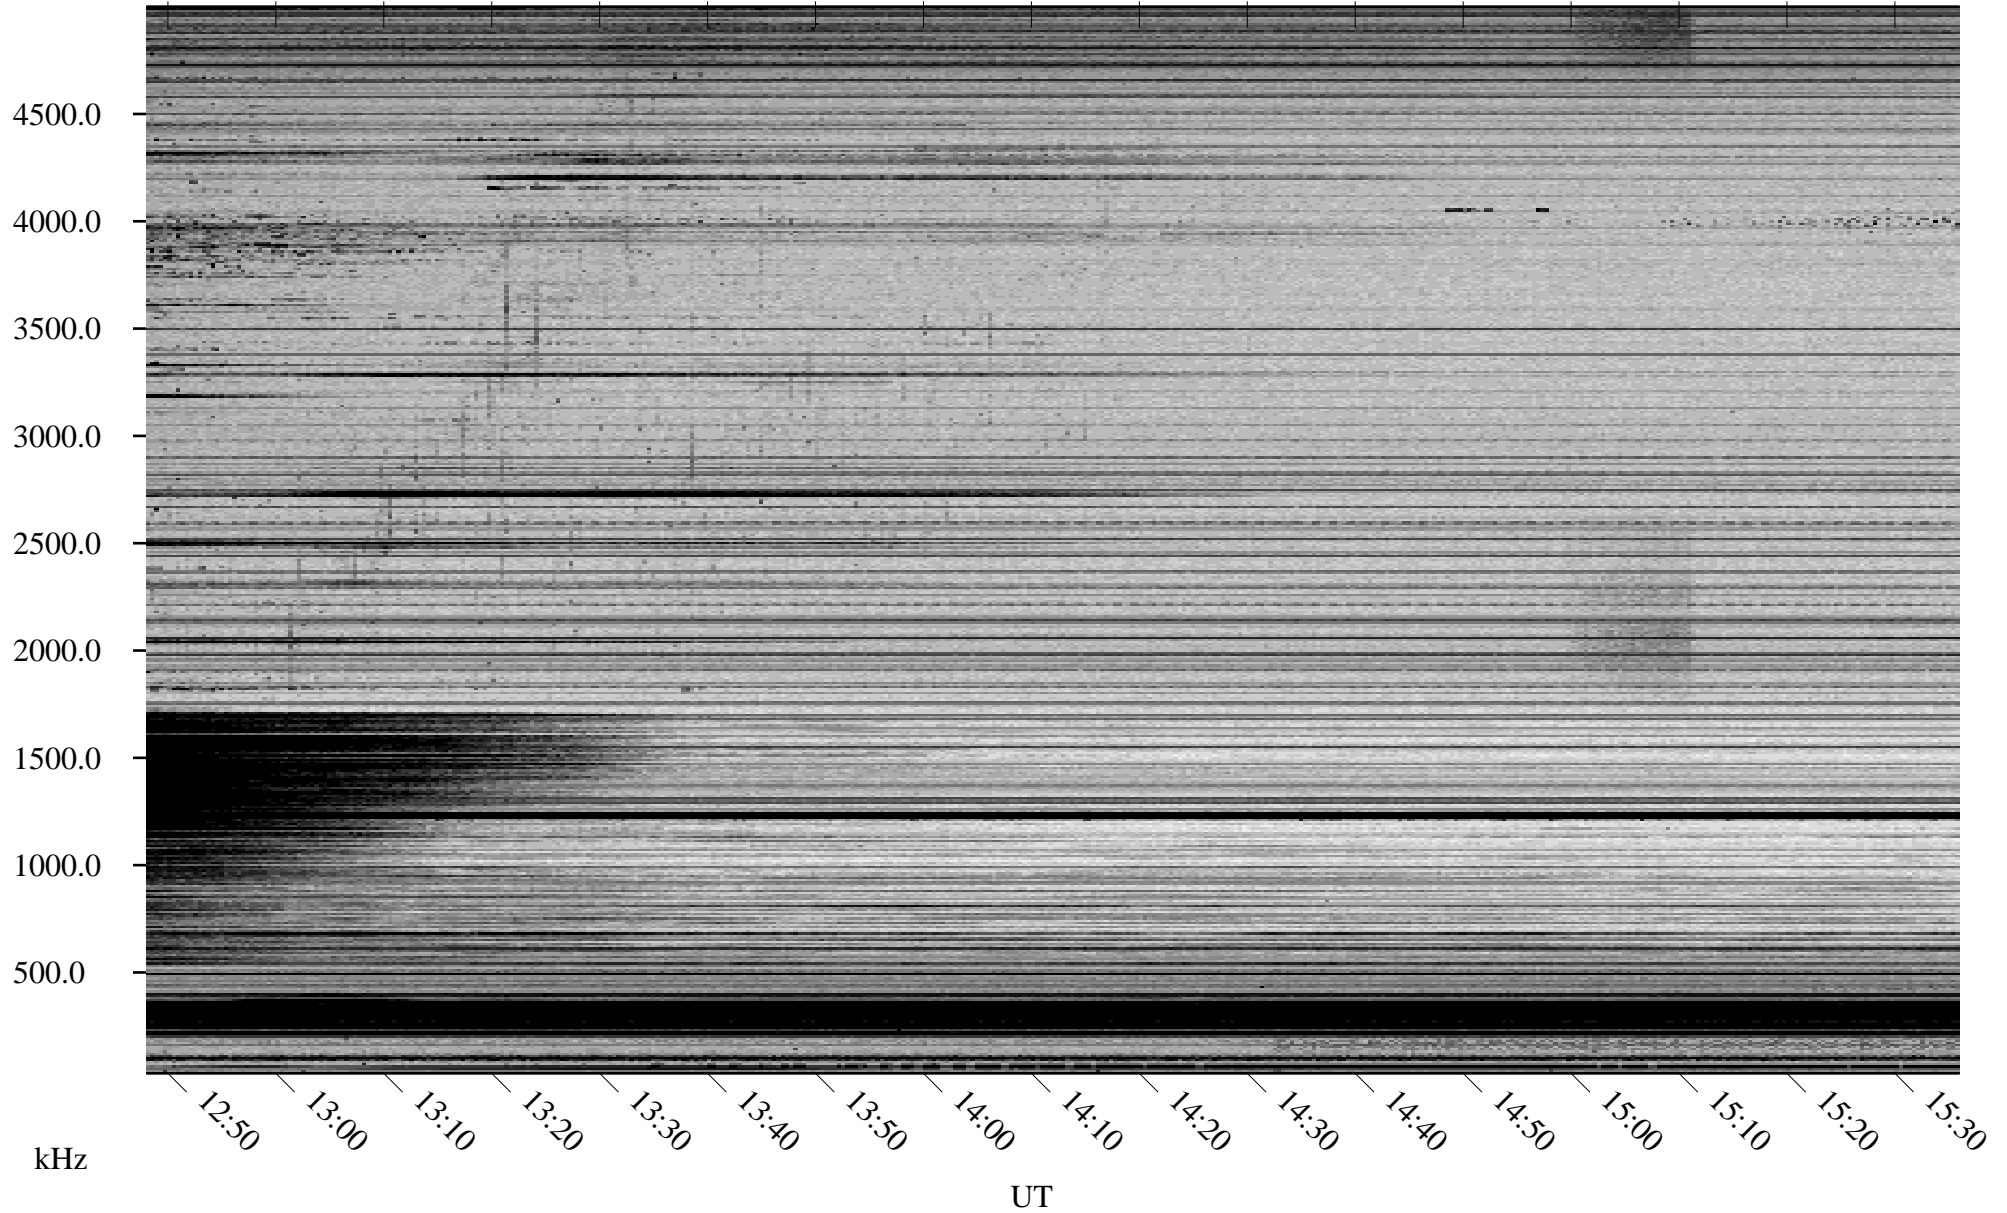

# 02/23/2007 Churchill, Manitoba

Linear Scale    Black = 161    White = 15

CH07053L.R00m max\_12

Page 3

02/23/2007 Churchill, Manitoba

Linear Scale Black = 161 White = 15

CH07053L.R00m max\_12

Page 4

# 02/23/2007 Churchill, Manitoba

Linear Scale    Black = 161    White = 15

CH07053L.R00m max\_12

Page 5

02/23/2007 Churchill, Manitoba

Linear Scale Black = 161 White = 15

CH07053L.R00m max\_12

Page 6

# 02/23/2007 Churchill, Manitoba

Linear Scale    Black = 161    White = 15

CH07053L.R00m max\_12

Page 7

02/23/2007 Churchill, Manitoba

Linear Scale Black = 161 White = 15

CH07053L.R00m max\_12

Page 8