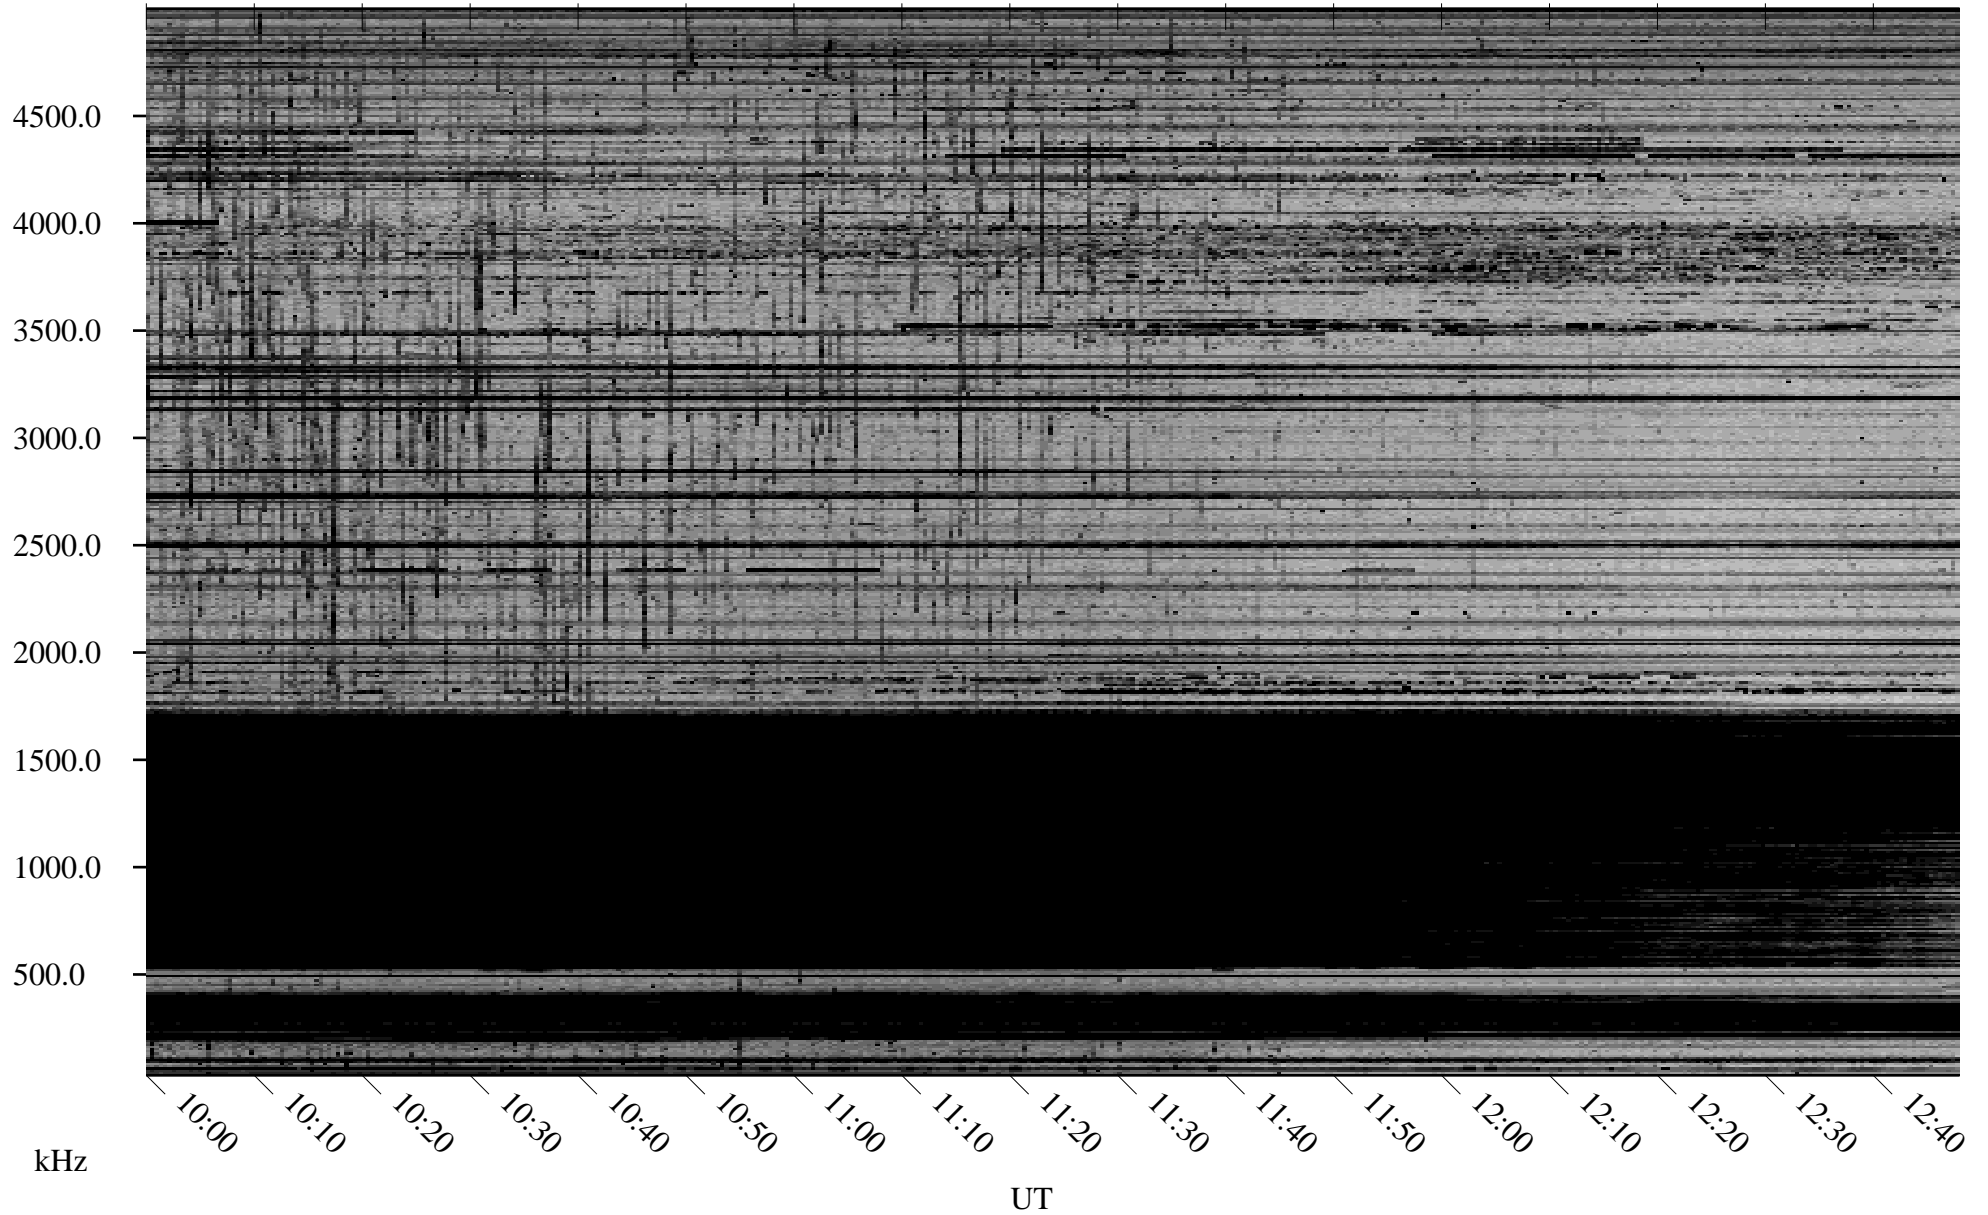

# 02/23/2007 Churchill, Manitoba

Linear Scale    Black = 161    White = 15

CH07053L.R00m max\_12

Page 5

02/23/2007 Churchill, Manitoba

Linear Scale Black = 161 White = 15

CH07053L.R00m max\_12

Page 6

# 02/23/2007 Churchill, Manitoba

Linear Scale    Black = 161    White = 15

CH07053L.R00m max\_12

Page 7

02/23/2007 Churchill, Manitoba

Linear Scale Black = 161 White = 15

CH07053L.R00m max\_12

Page 8