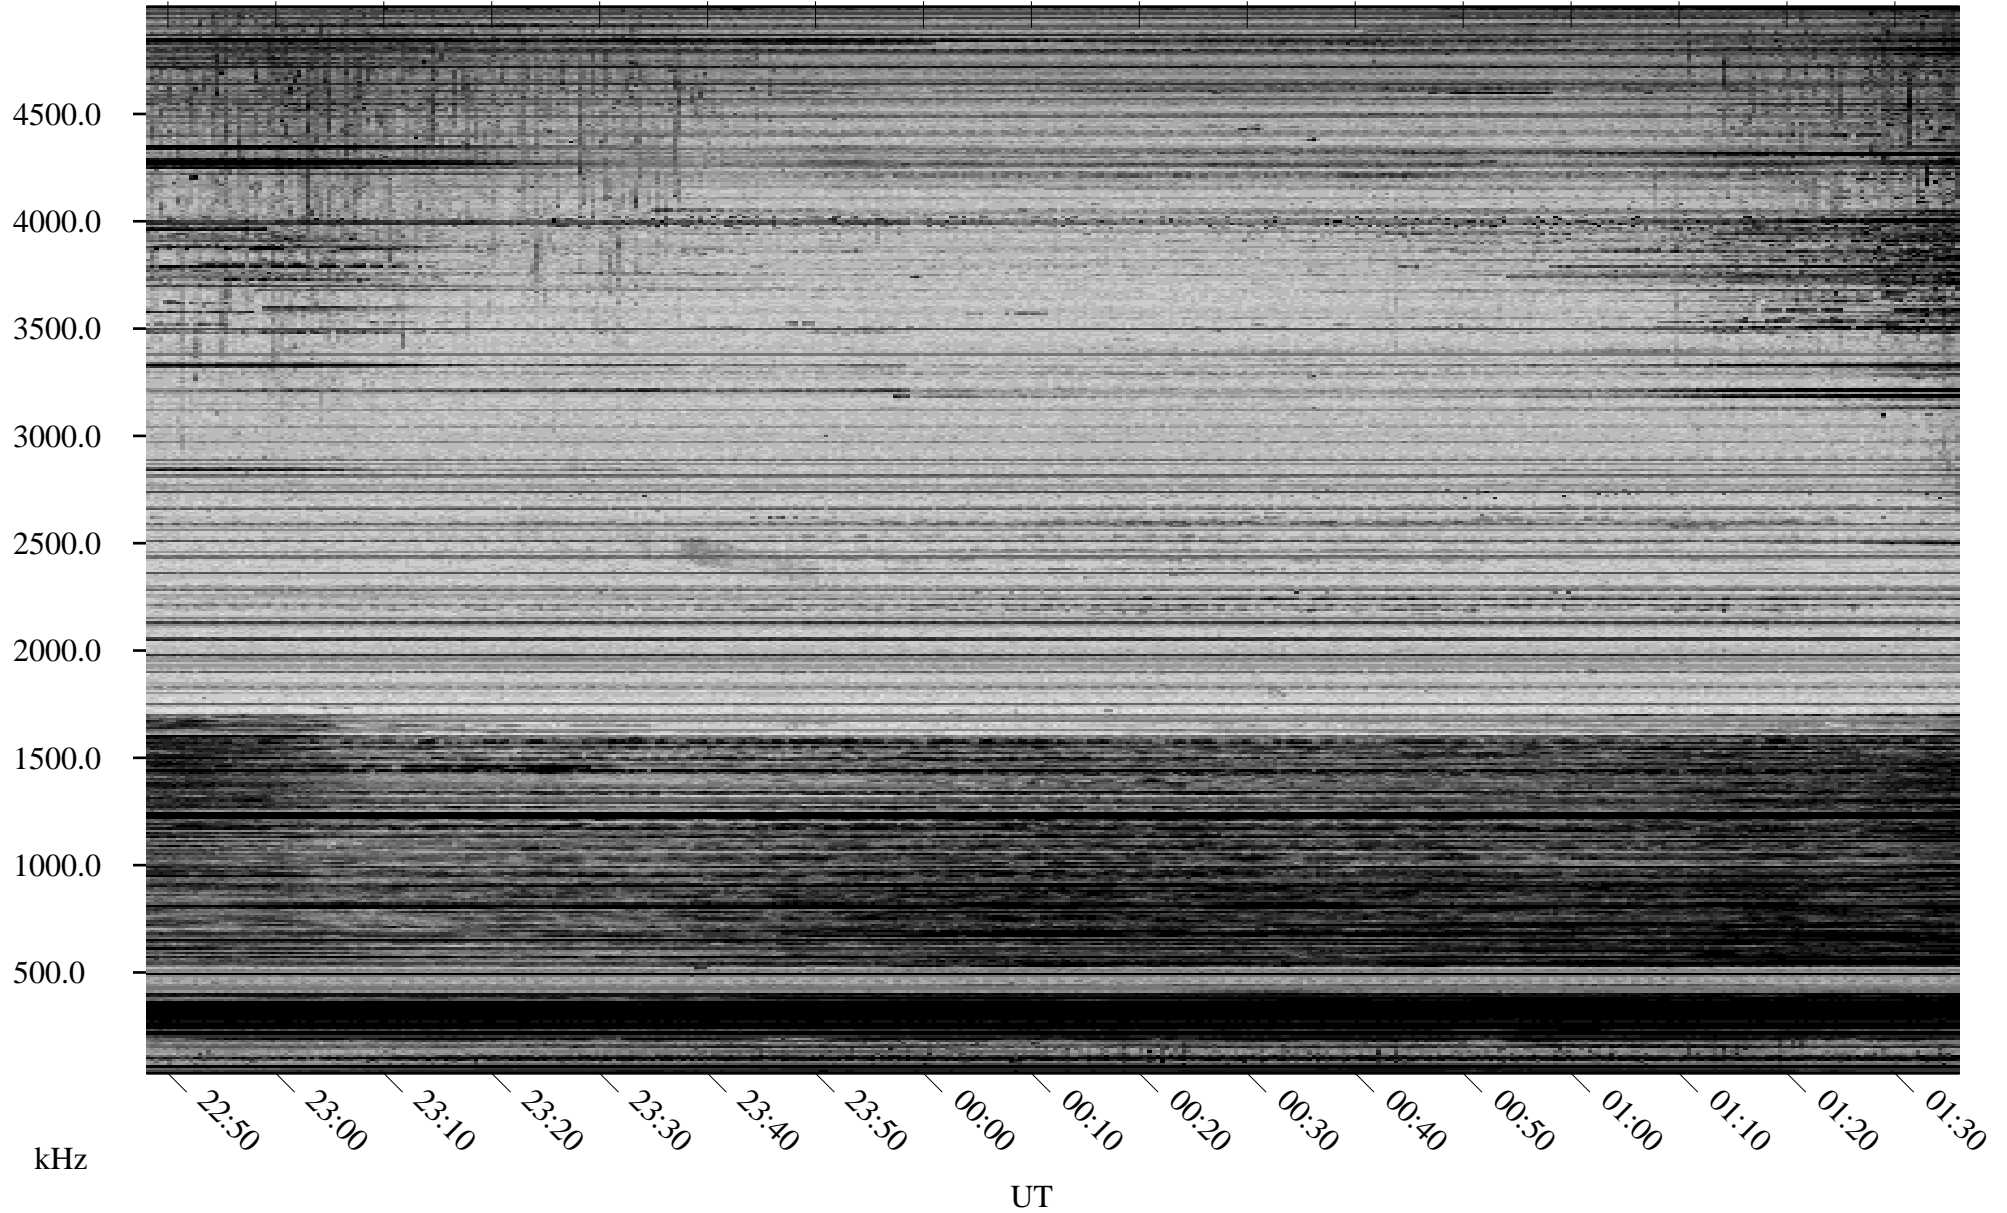

# 02/22/2007 Churchill, Manitoba

Linear Scale    Black = 161    White = 15

CH07053L.R00m max\_12

Page 1

# 02/22/2007 Churchill, Manitoba

Linear Scale    Black = 161    White = 15

CH07053L.R00m max\_12

Page 2

# 02/23/2007 Churchill, Manitoba

Linear Scale    Black = 161    White = 15

CH07053L.R00m max\_12

Page 3

02/23/2007 Churchill, Manitoba

Linear Scale Black = 161 White = 15

CH07053L.R00m max\_12

Page 4

# 02/23/2007 Churchill, Manitoba

Linear Scale    Black = 161    White = 15

CH07053L.R00m max\_12

Page 5

02/23/2007 Churchill, Manitoba

Linear Scale Black = 161 White = 15

CH07053L.R00m max\_12

Page 6