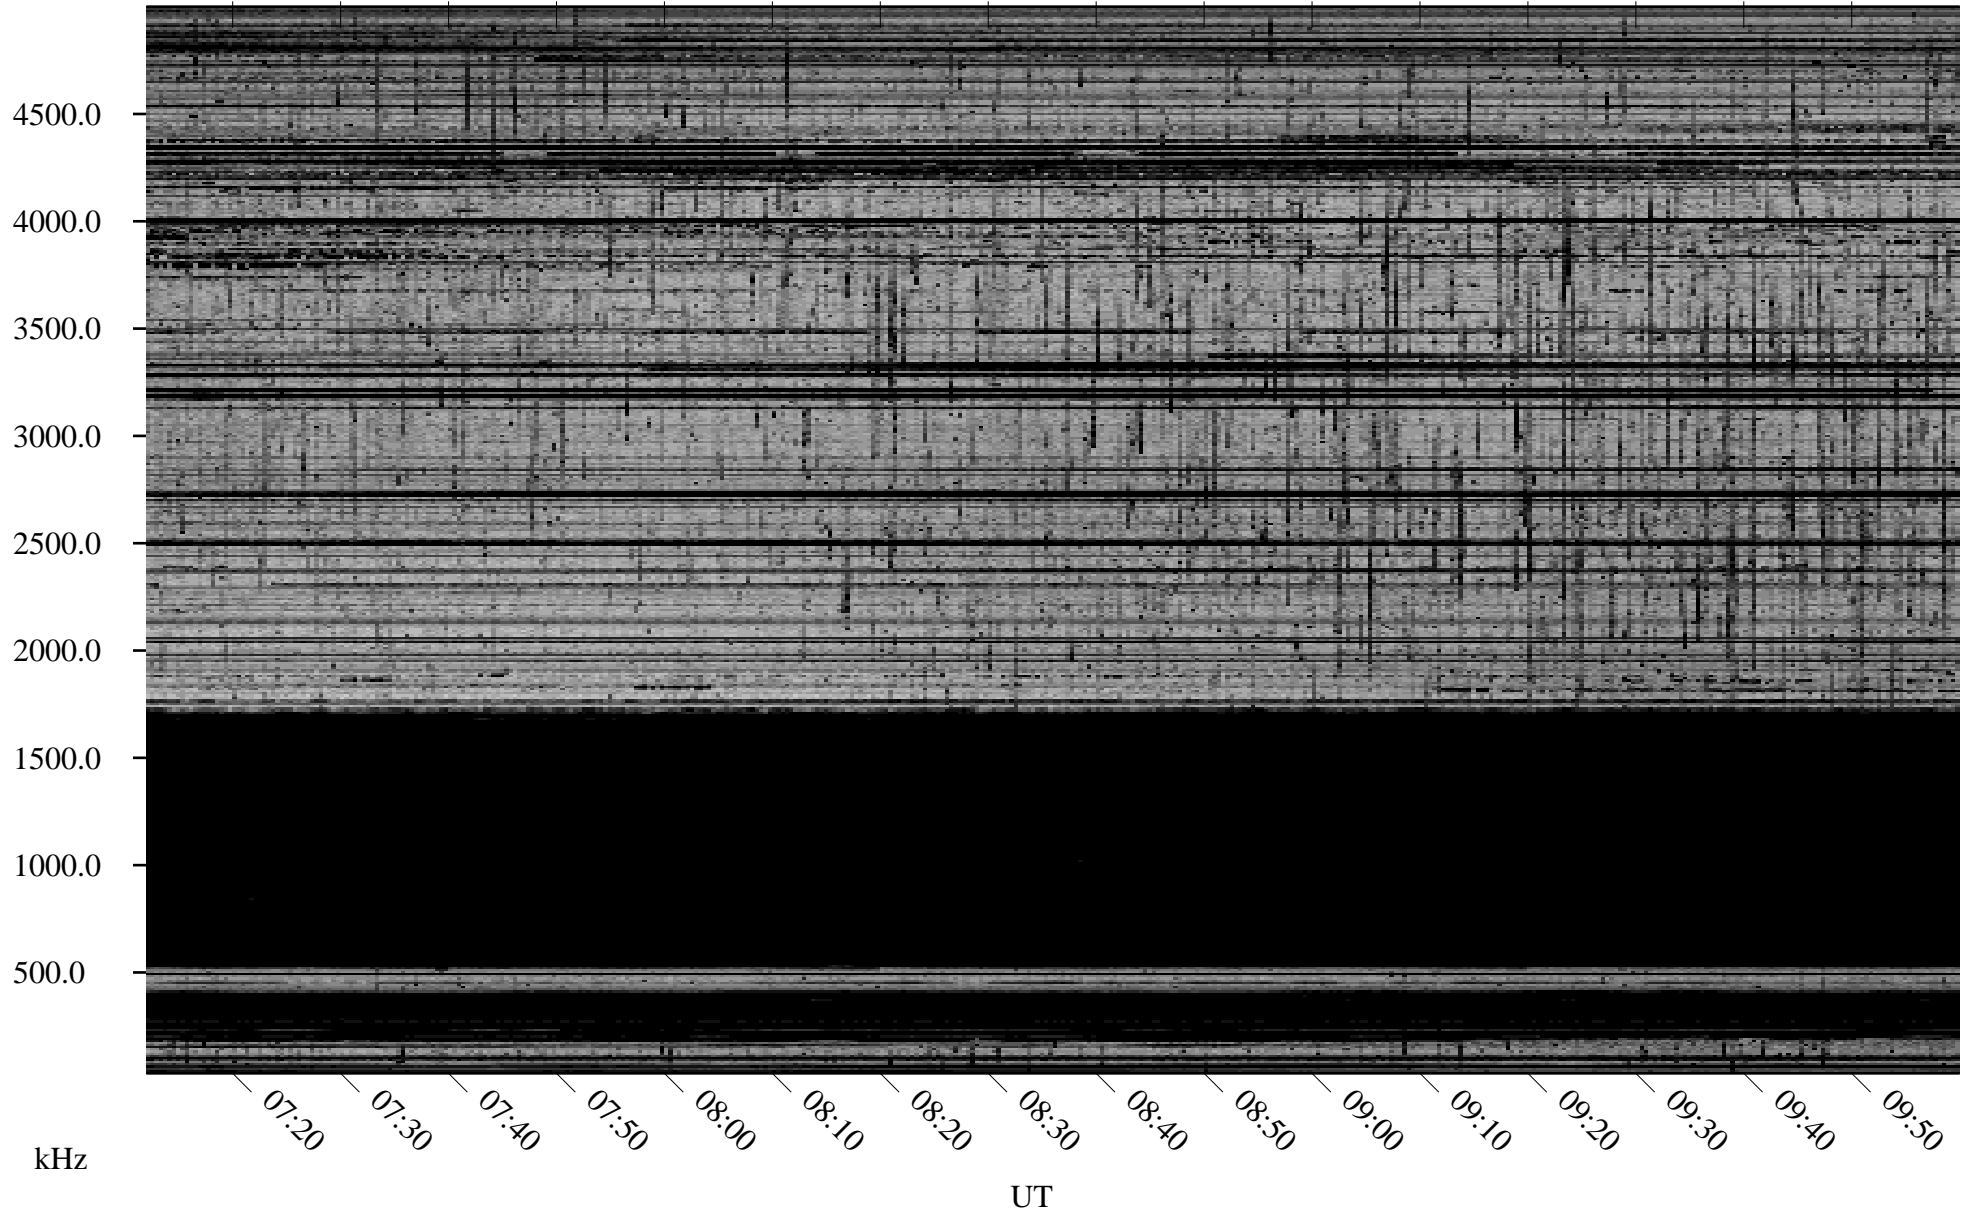

# 02/22/2007 Churchill, Manitoba

Linear Scale    Black = 161    White = 15

CH07053L.R00m max\_12

Page 1

# 02/23/2007 Churchill, Manitoba

Linear Scale    Black = 161    White = 15

CH07053L.R00m max\_12

Page 3

02/23/2007 Churchill, Manitoba

Linear Scale Black = 161 White = 15

CH07053L.R00m max\_12

Page 4

# 02/23/2007 Churchill, Manitoba

Linear Scale    Black = 161    White = 15

CH07053L.R00m max\_12

Page 5

02/23/2007 Churchill, Manitoba

Linear Scale Black = 161 White = 15

CH07053L.R00m max\_12

Page 6

# 02/23/2007 Churchill, Manitoba

Linear Scale    Black = 161    White = 15

CH07053L.R00m max\_12

Page 7

02/23/2007 Churchill, Manitoba

Linear Scale Black = 161 White = 15

CH07053L.R00m max\_12

Page 8