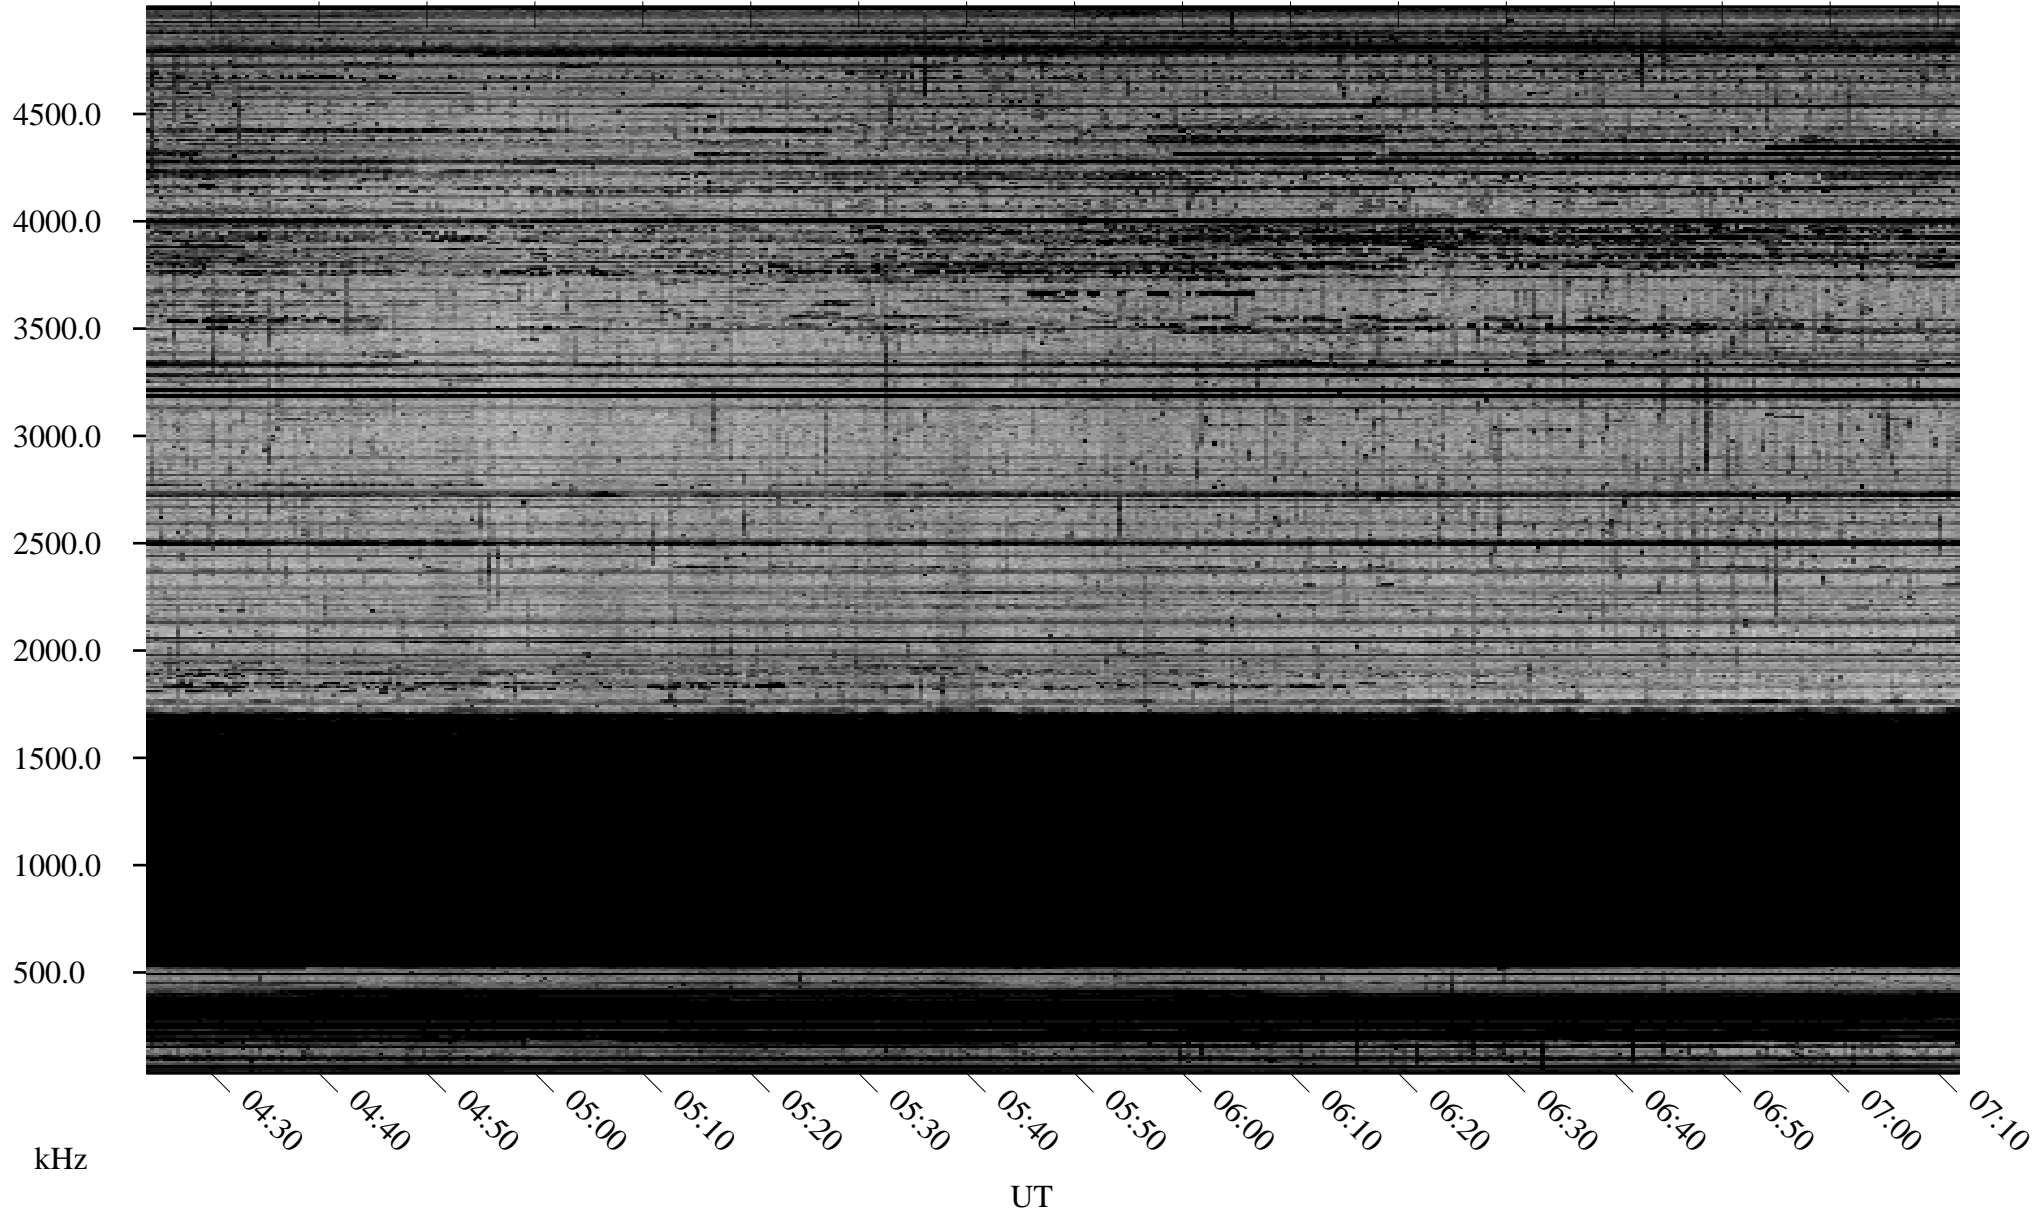

# 02/22/2007 Churchill, Manitoba

Linear Scale    Black = 161    White = 15

CH07053L.R00m max\_12

Page 1

# 02/22/2007 Churchill, Manitoba

Linear Scale    Black = 161    White = 15

CH07053L.R00m max\_12

Page 2

# 02/23/2007 Churchill, Manitoba

Linear Scale    Black = 161    White = 15

CH07053L.R00m max\_12

Page 3

02/23/2007 Churchill, Manitoba

Linear Scale Black = 161 White = 15

CH07053L.R00m max\_12

Page 4

# 02/23/2007 Churchill, Manitoba

Linear Scale    Black = 161    White = 15

CH07053L.R00m max\_12

Page 5

02/23/2007 Churchill, Manitoba

Linear Scale Black = 161 White = 15

CH07053L.R00m max\_12

Page 6