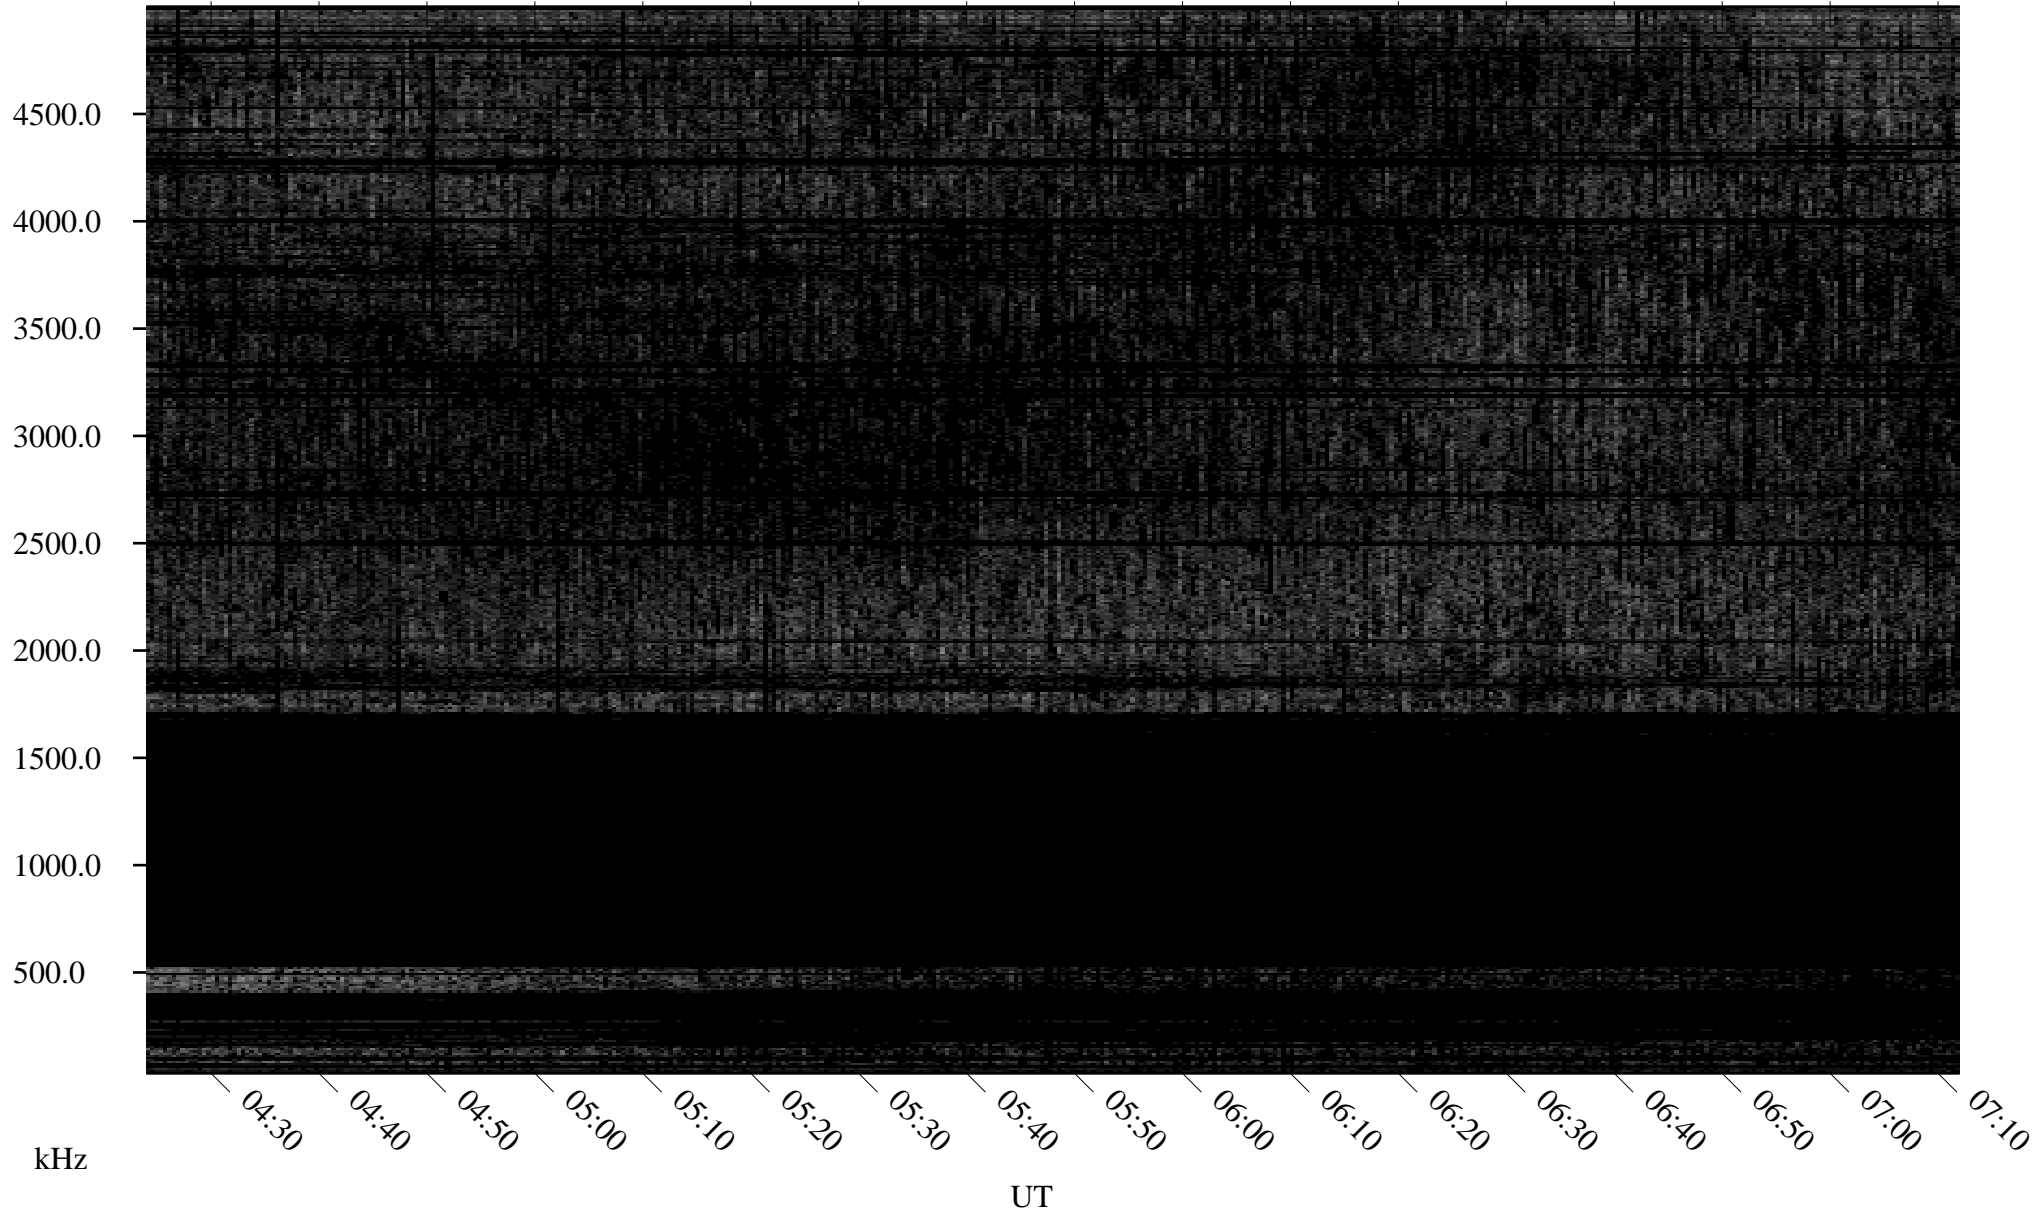

02/23/2007 Churchill, Manitoba

Linear Scale Black = 161 White = 15

CH07054L.R00m max_12

Page 1

02/23/2007 Churchill, Manitoba

Linear Scale Black = 161 White = 15

CH07054L.R00m max_12

Page 2

02/24/2007 Churchill, Manitoba

Linear Scale Black = 161 White = 15

CH07054L.R00m max_12

Page 3

02/24/2007 Churchill, Manitoba

Linear Scale Black = 161 White = 15

CH07054L.R00m max_12

Page 4

02/24/2007 Churchill, Manitoba

Linear Scale Black = 161 White = 15

CH07054L.R00m max_12

Page 5

02/24/2007 Churchill, Manitoba

Linear Scale Black = 161 White = 15

CH07054L.R00m max_12

Page 6

02/24/2007 Churchill, Manitoba

Linear Scale Black = 161 White = 15

CH07054L.R00m max_12

Page 7

02/24/2007 Churchill, Manitoba

Linear Scale Black = 161 White = 15

CH07054L.R00m max_12

Page 8