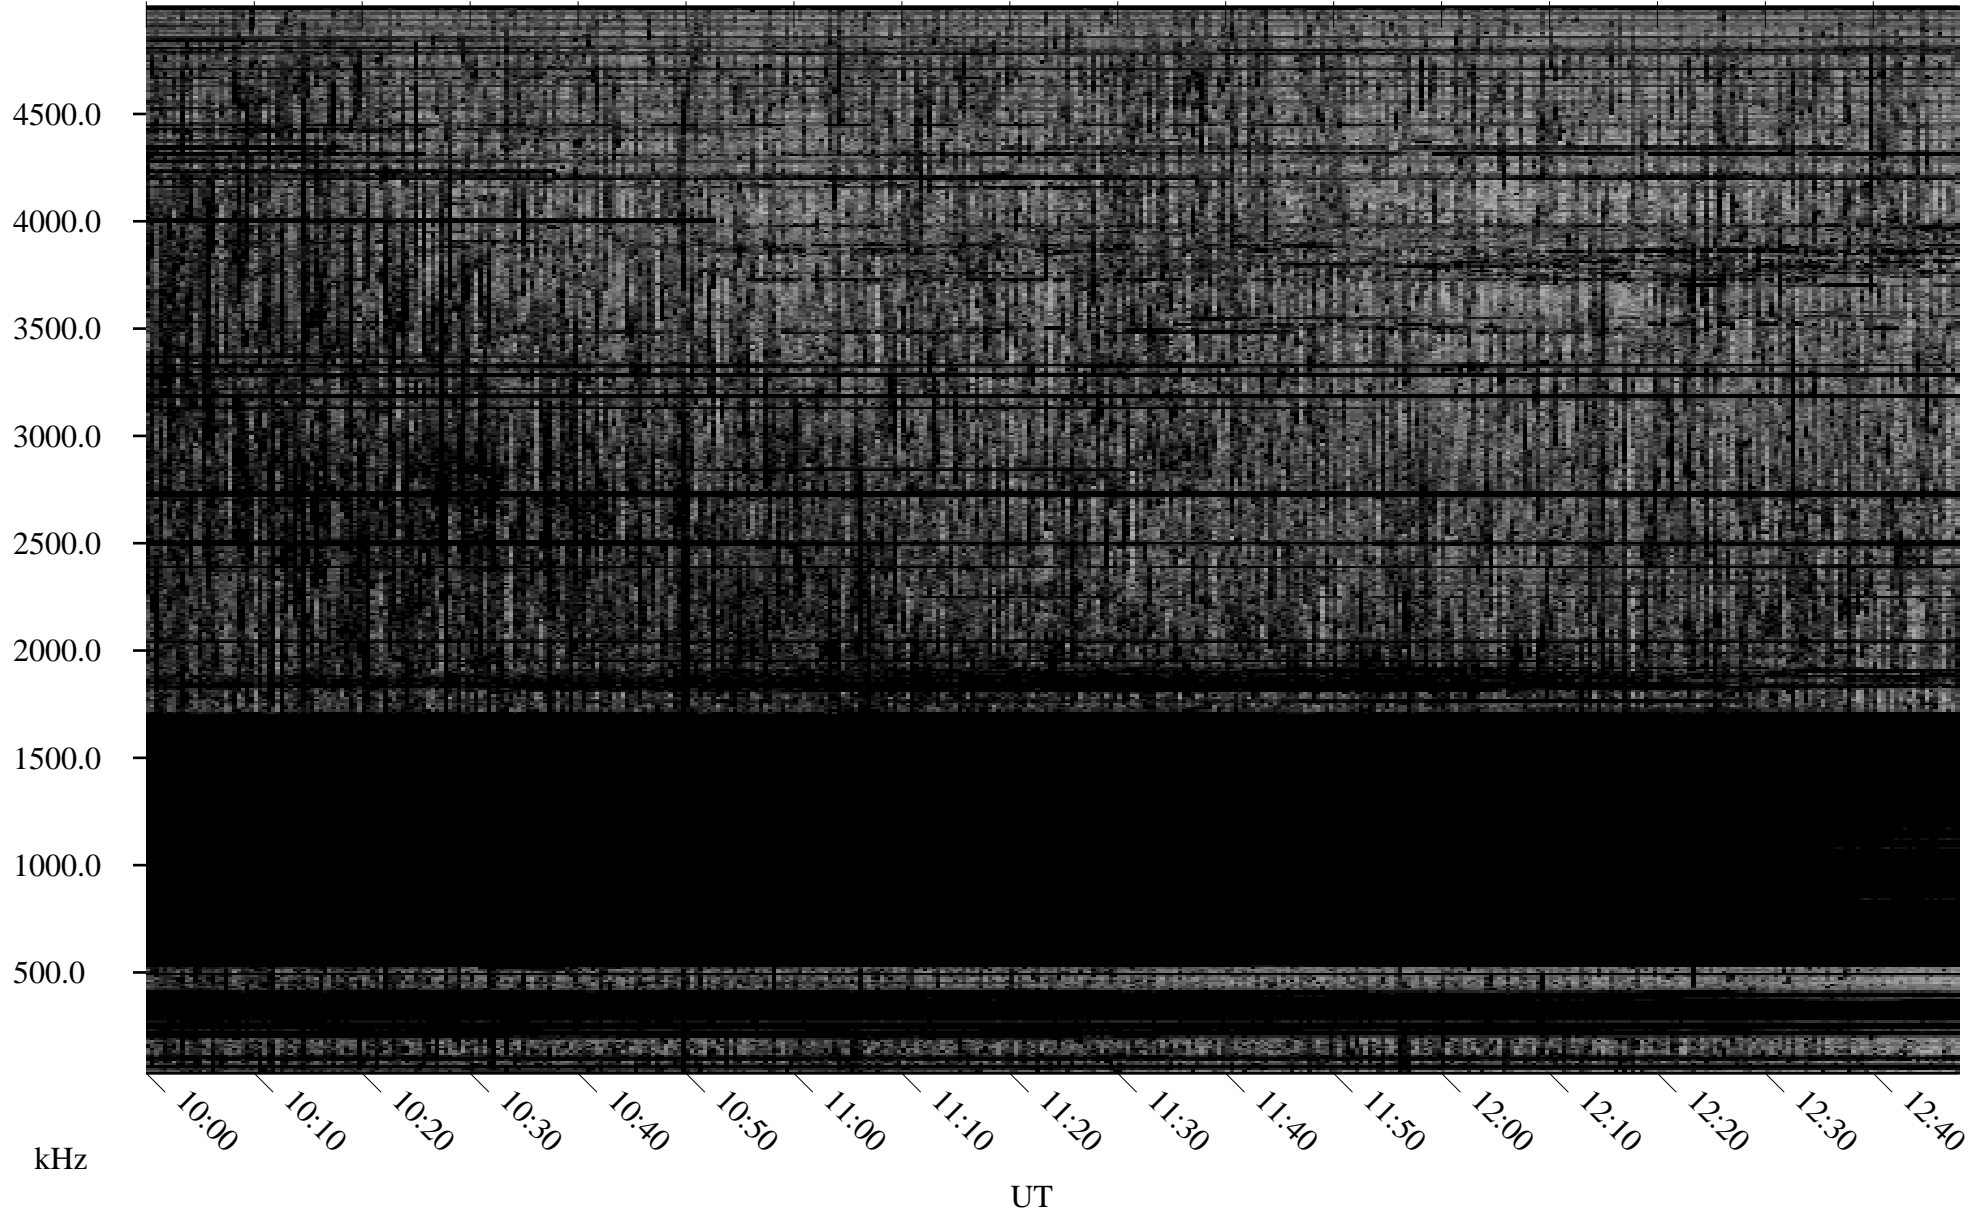

02/23/2007 Churchill, Manitoba

Linear Scale Black = 161 White = 15

CH07054L.R00m max_12

Page 1

02/23/2007 Churchill, Manitoba

Linear Scale Black = 161 White = 15

CH07054L.R00m max_12

Page 2

02/24/2007 Churchill, Manitoba

Linear Scale Black = 161 White = 15

CH07054L.R00m max_12

Page 3

02/24/2007 Churchill, Manitoba

Linear Scale Black = 161 White = 15

CH07054L.R00m max_12

Page 4

02/24/2007 Churchill, Manitoba

Linear Scale Black = 161 White = 15

CH07054L.R00m max_12

Page 5

02/24/2007 Churchill, Manitoba

Linear Scale Black = 161 White = 15

CH07054L.R00m max_12

Page 6

02/24/2007 Churchill, Manitoba

Linear Scale Black = 161 White = 15

CH07054L.R00m max_12

Page 7

02/24/2007 Churchill, Manitoba

Linear Scale Black = 161 White = 15

CH07054L.R00m max_12

Page 8