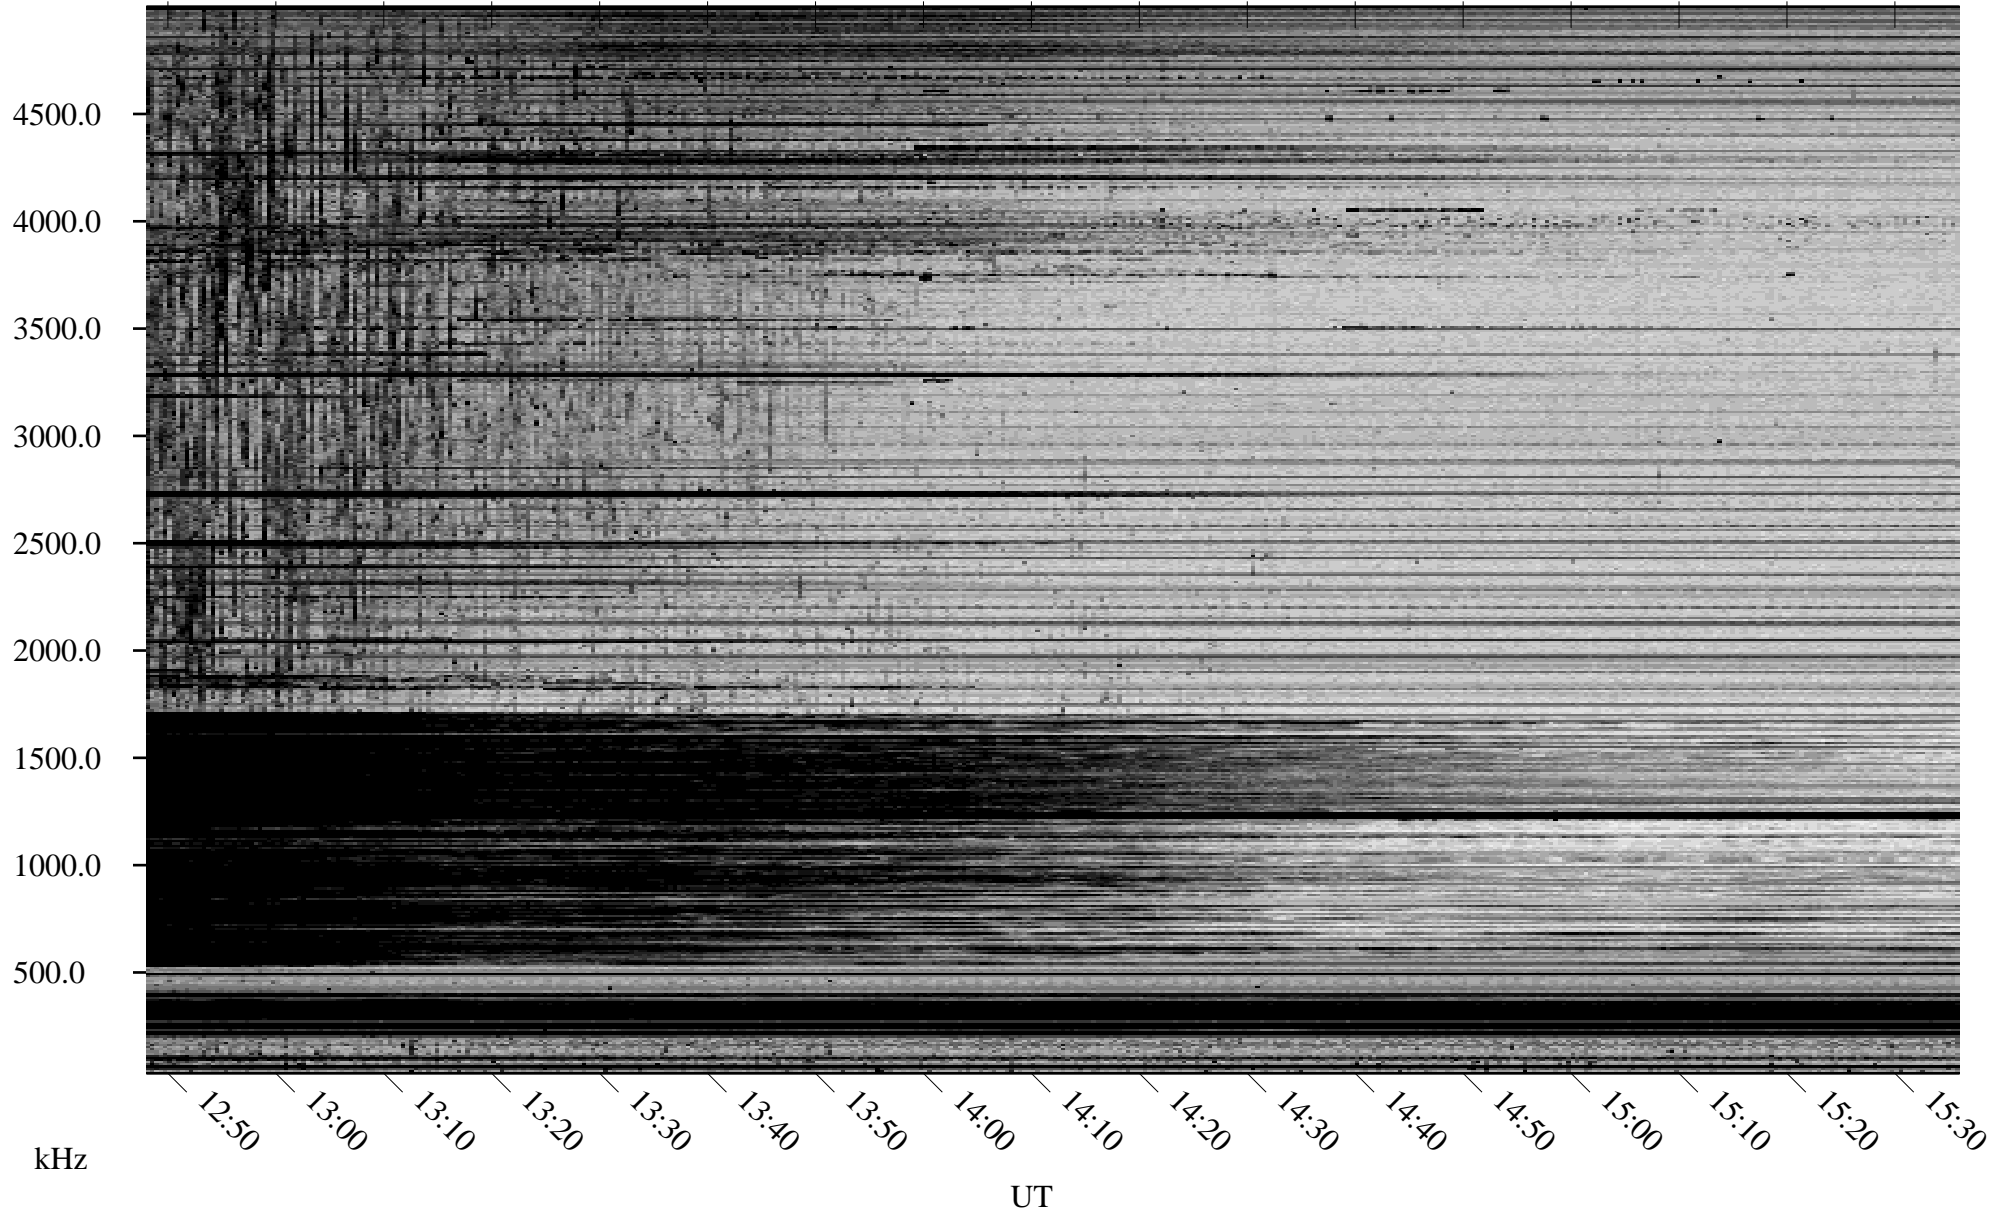

02/23/2007 Churchill, Manitoba

Linear Scale Black = 161 White = 15

CH07054L.R00m max_12

Page 1

02/23/2007 Churchill, Manitoba

Linear Scale Black = 161 White = 15

CH07054L.R00m max_12

Page 2

02/24/2007 Churchill, Manitoba

Linear Scale Black = 161 White = 15

CH07054L.R00m max_12

Page 3

02/24/2007 Churchill, Manitoba

Linear Scale Black = 161 White = 15

CH07054L.R00m max_12

Page 4

02/24/2007 Churchill, Manitoba

Linear Scale Black = 161 White = 15

CH07054L.R00m max_12

Page 5

02/24/2007 Churchill, Manitoba

Linear Scale Black = 161 White = 15

CH07054L.R00m max_12

Page 6

02/24/2007 Churchill, Manitoba

Linear Scale Black = 161 White = 15

CH07054L.R00m max_12

Page 7

02/24/2007 Churchill, Manitoba

Linear Scale Black = 161 White = 15

CH07054L.R00m max_12

Page 8