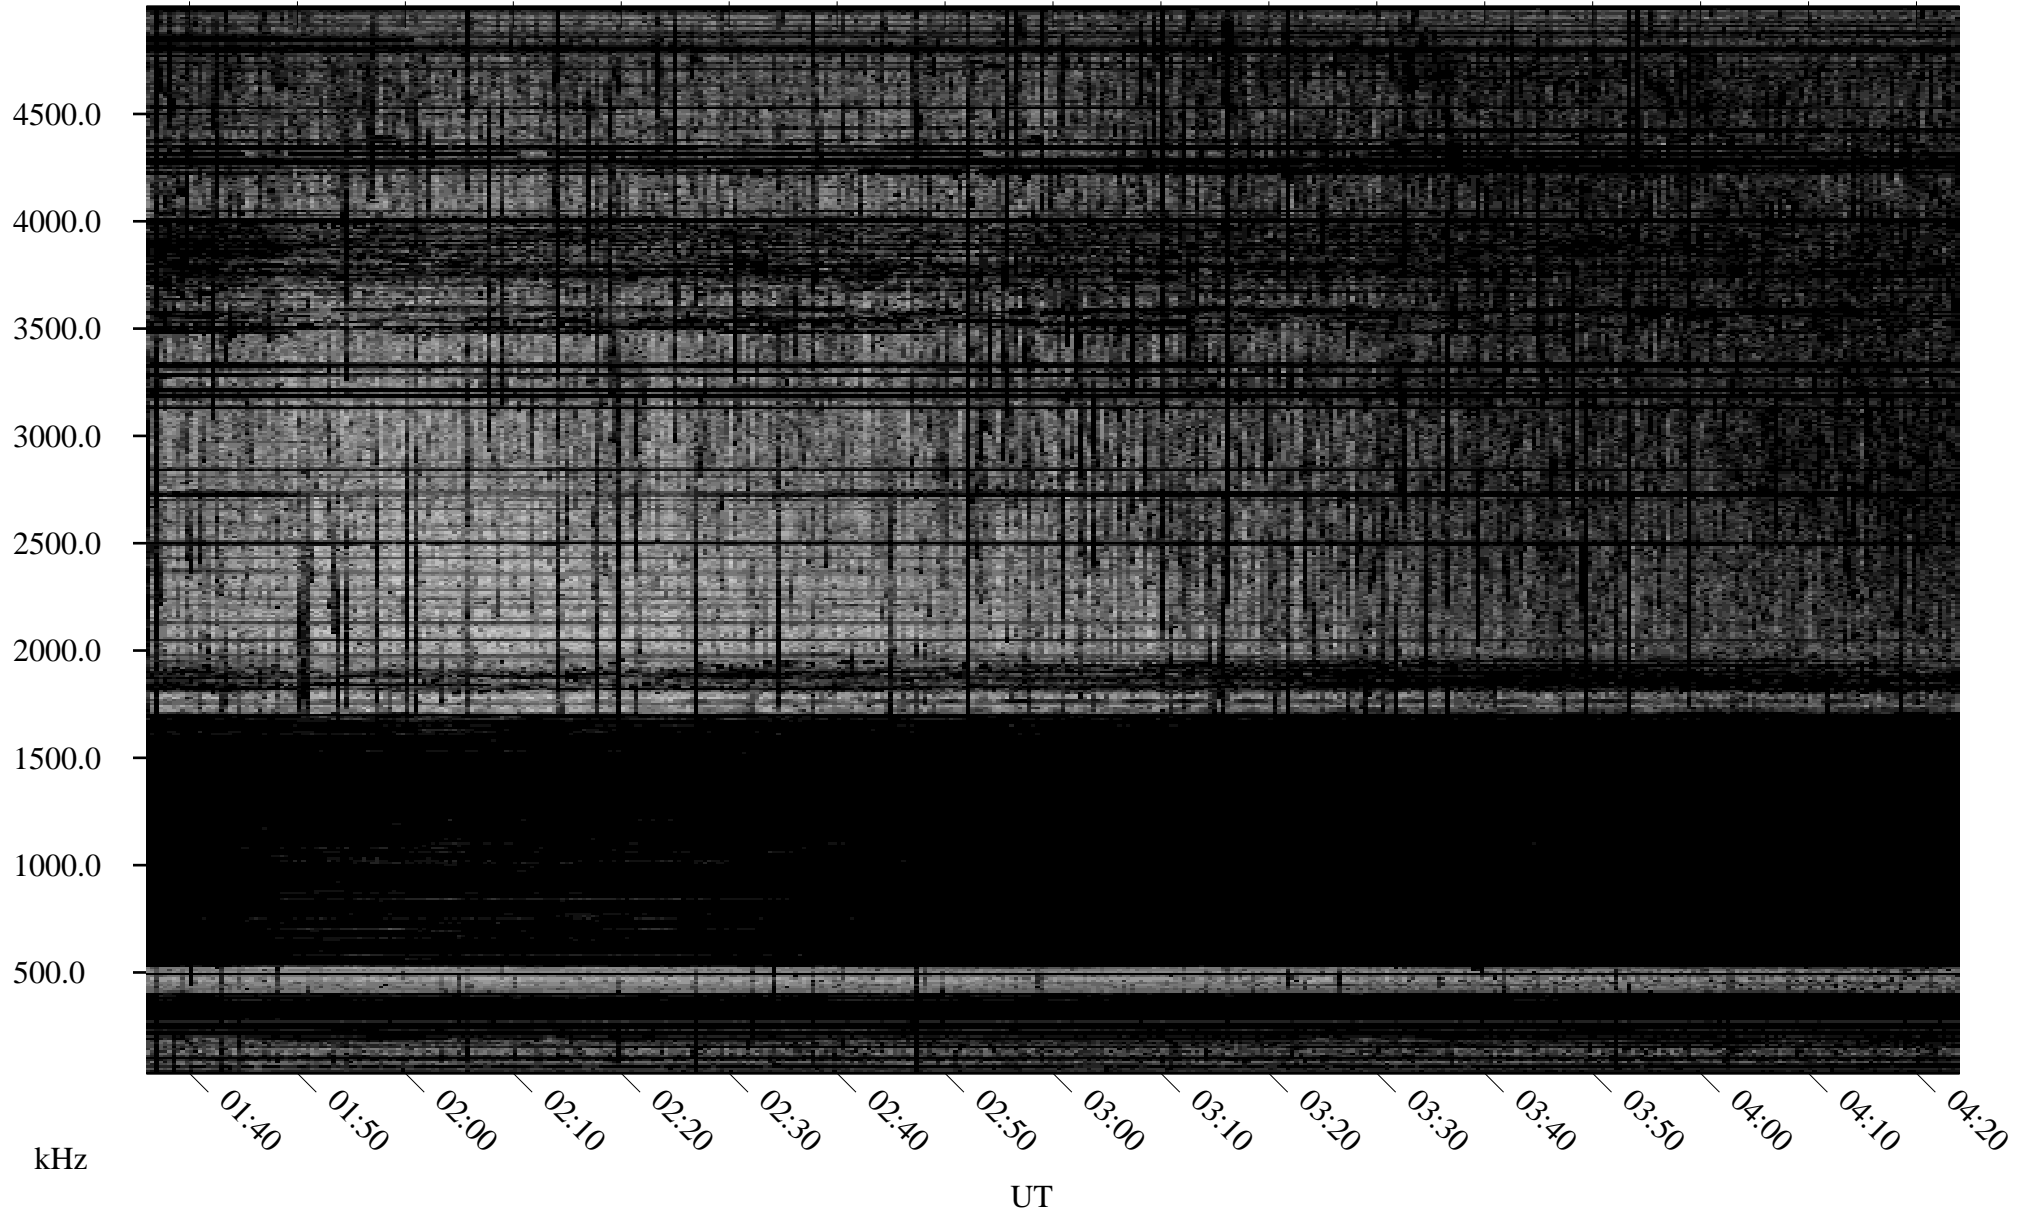

02/23/2007 Churchill, Manitoba

Linear Scale Black = 161 White = 15

CH07054L.R00m max_12

Page 1

02/23/2007 Churchill, Manitoba

Linear Scale Black = 161 White = 15

CH07054L.R00m max_12

Page 2

02/24/2007 Churchill, Manitoba

Linear Scale Black = 161 White = 15

CH07054L.R00m max_12

Page 3

02/24/2007 Churchill, Manitoba

Linear Scale Black = 161 White = 15

CH07054L.R00m max_12

Page 4

02/24/2007 Churchill, Manitoba

Linear Scale Black = 161 White = 15

CH07054L.R00m max_12

Page 5

02/24/2007 Churchill, Manitoba

Linear Scale Black = 161 White = 15

CH07054L.R00m max_12

Page 6

02/24/2007 Churchill, Manitoba

Linear Scale Black = 161 White = 15

CH07054L.R00m max_12

Page 7

02/24/2007 Churchill, Manitoba

Linear Scale Black = 161 White = 15

CH07054L.R00m max_12

Page 8