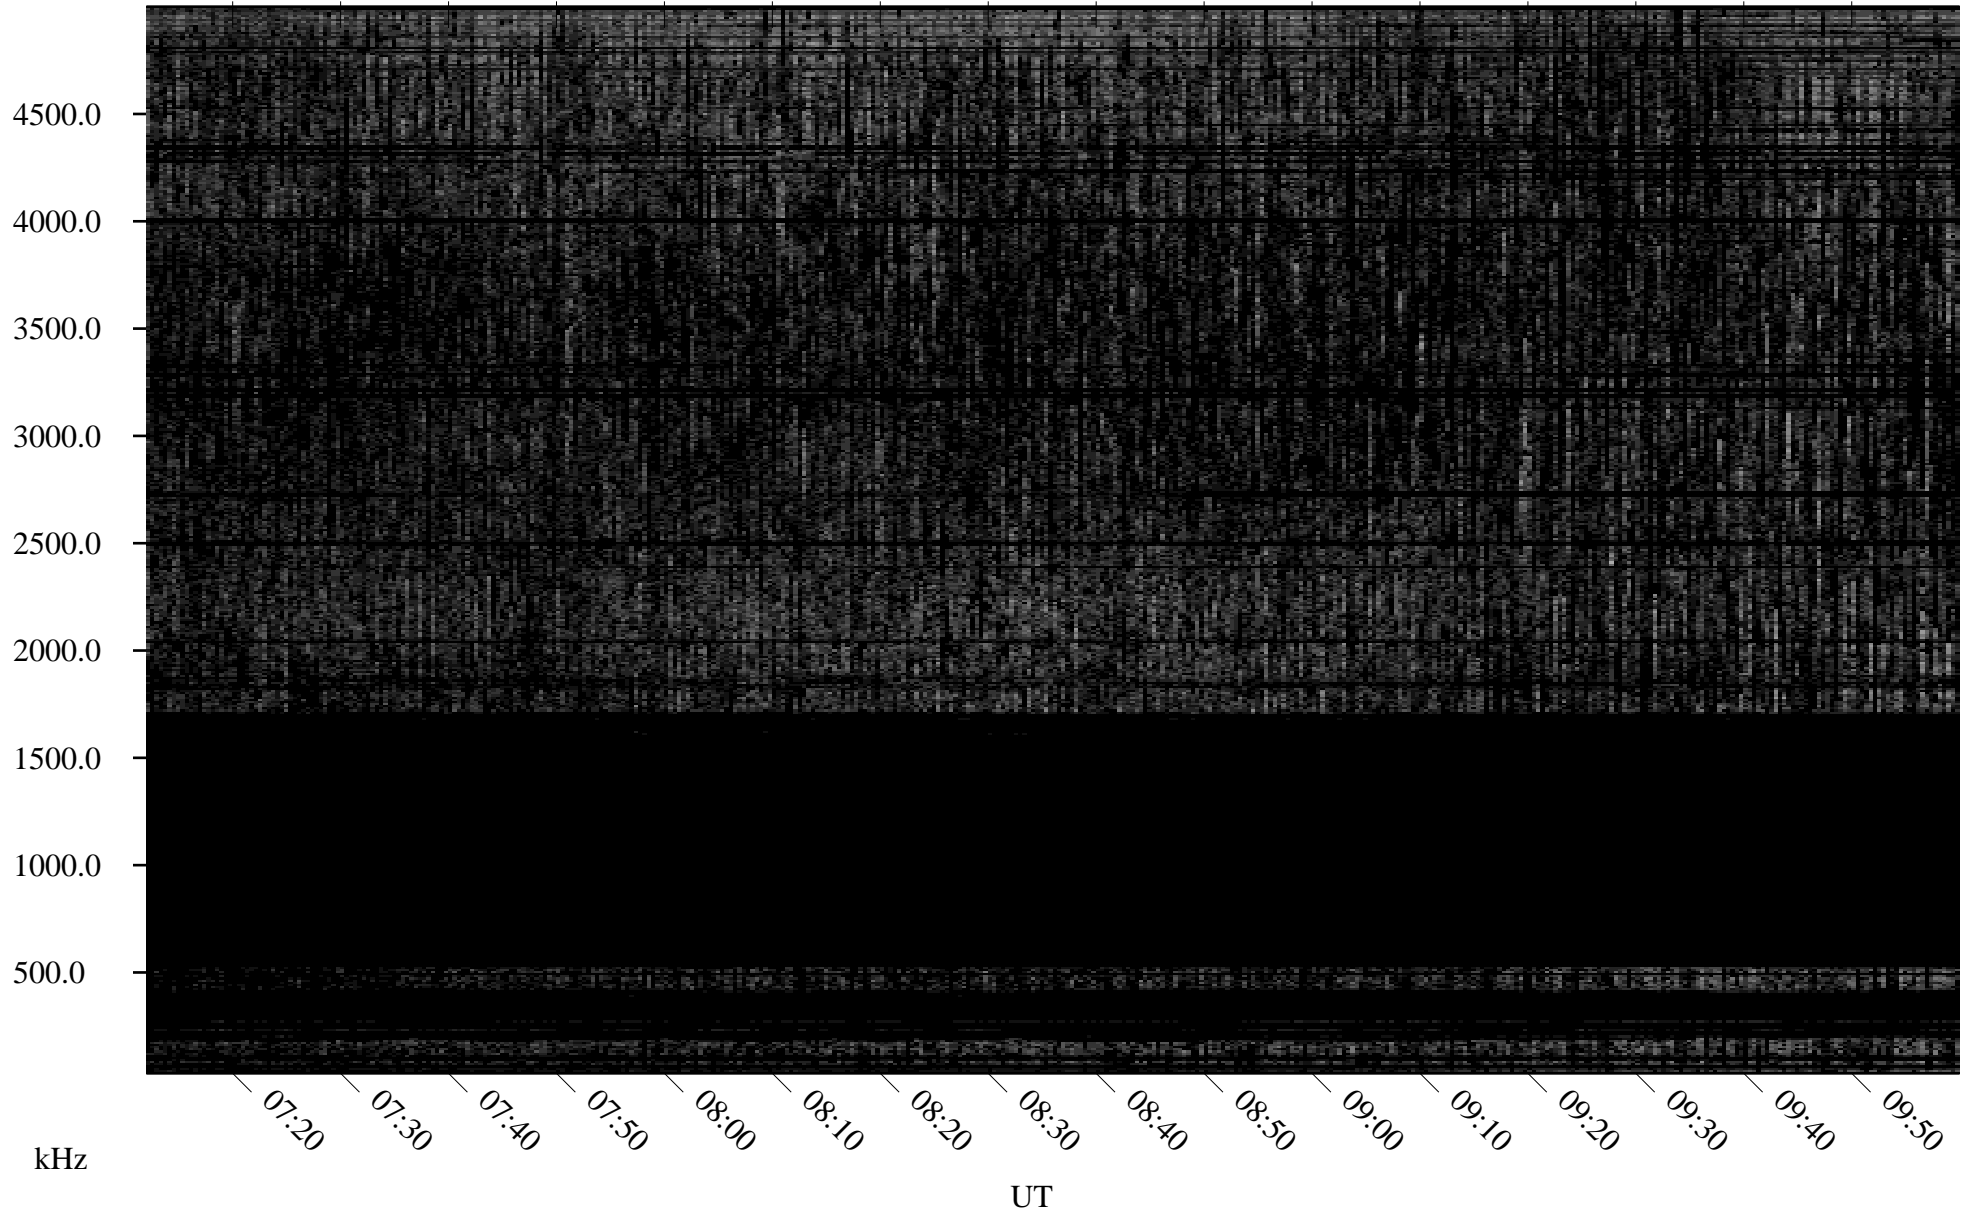

02/23/2007 Churchill, Manitoba

Linear Scale Black = 161 White = 15

CH07054L.R00m max_12

Page 1

02/23/2007 Churchill, Manitoba

Linear Scale Black = 161 White = 15

CH07054L.R00m max_12

Page 2

02/24/2007 Churchill, Manitoba

Linear Scale Black = 161 White = 15

CH07054L.R00m max_12

Page 3

02/24/2007 Churchill, Manitoba

Linear Scale Black = 161 White = 15

CH07054L.R00m max_12

Page 4

02/24/2007 Churchill, Manitoba

Linear Scale Black = 161 White = 15

CH07054L.R00m max_12

Page 5

02/24/2007 Churchill, Manitoba

Linear Scale Black = 161 White = 15

CH07054L.R00m max_12

Page 6

02/24/2007 Churchill, Manitoba

Linear Scale Black = 161 White = 15

CH07054L.R00m max_12

Page 7

02/24/2007 Churchill, Manitoba

Linear Scale Black = 161 White = 15

CH07054L.R00m max_12

Page 8