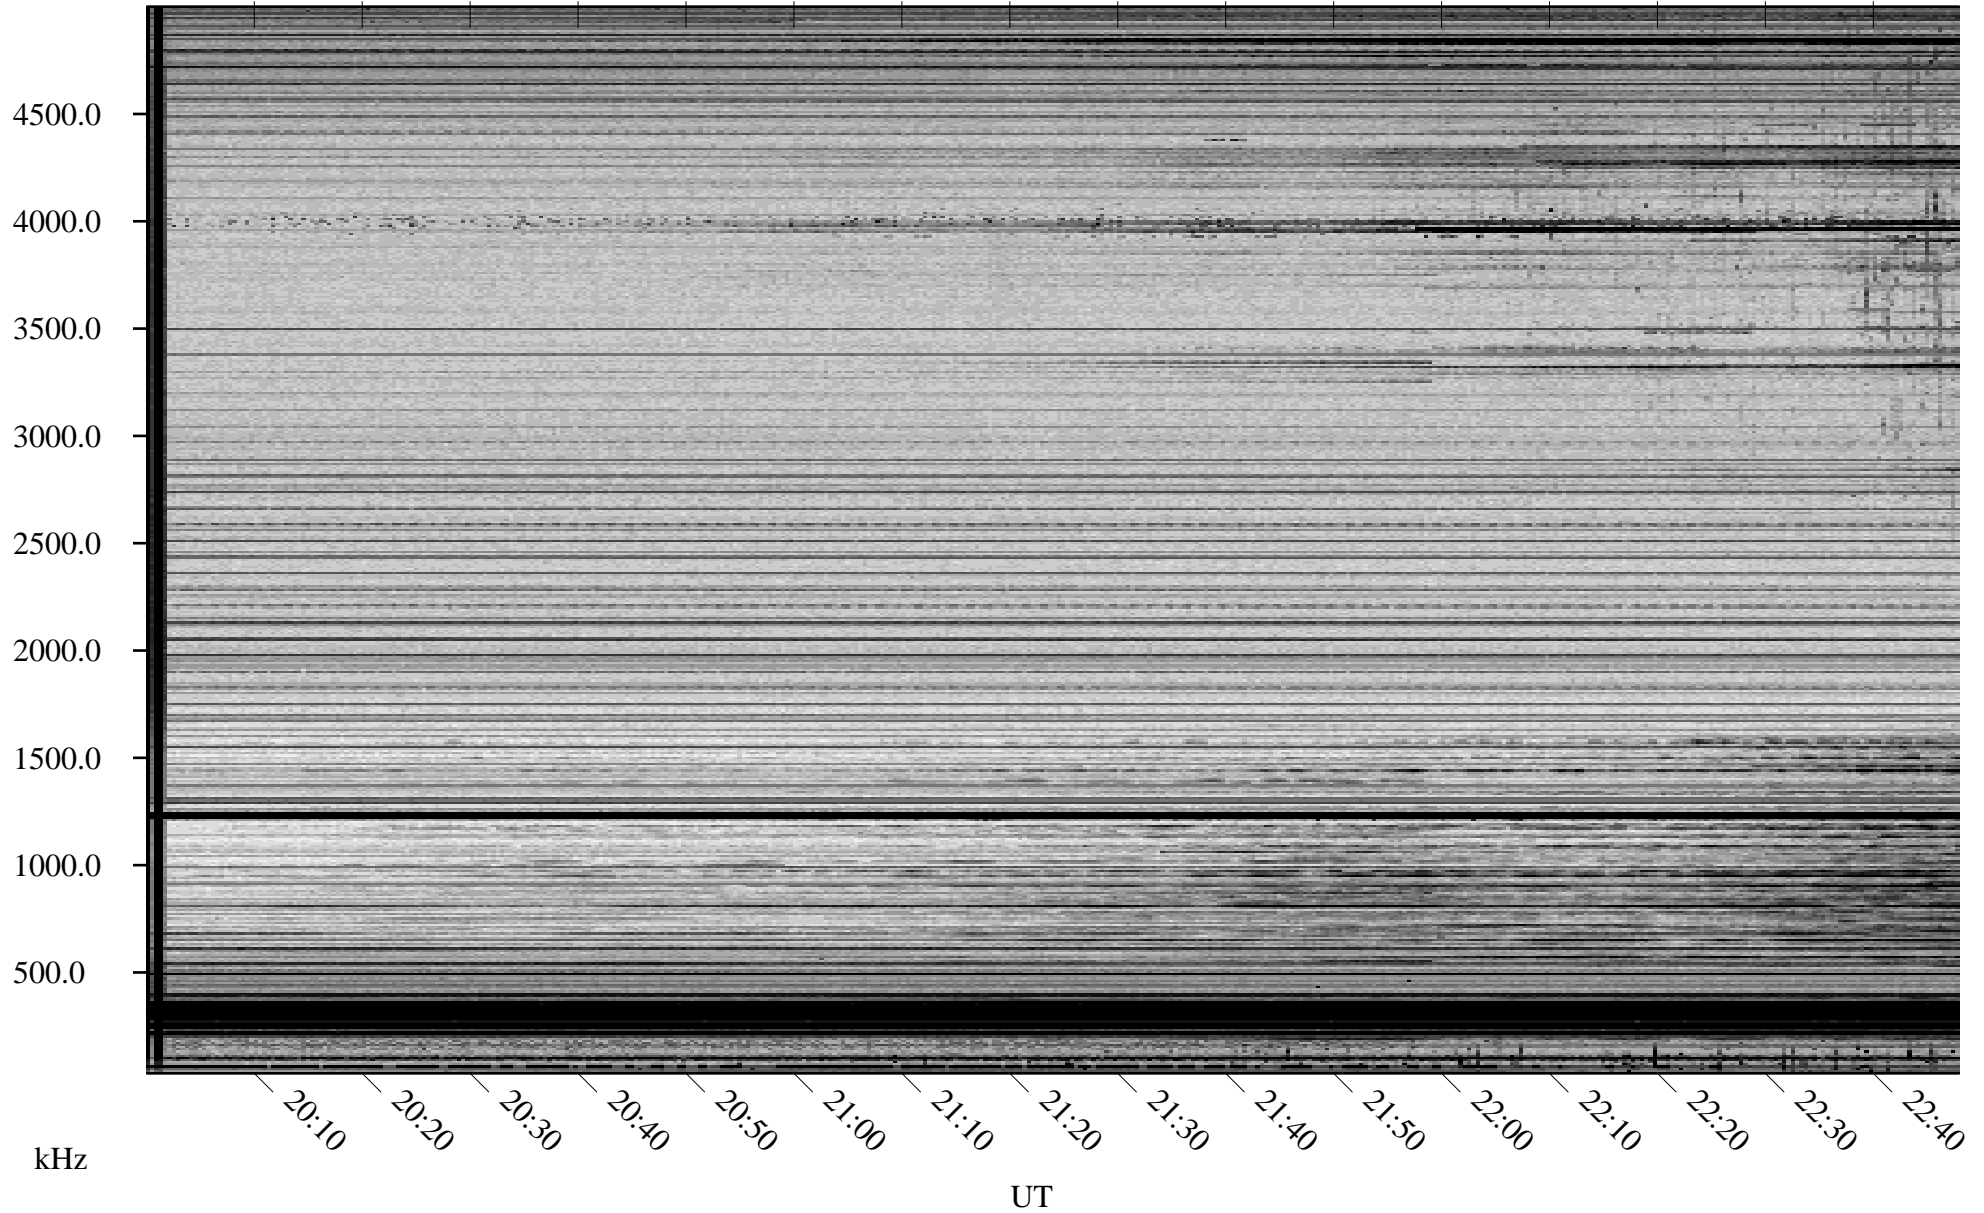

02/23/2007 Churchill, Manitoba

Linear Scale Black = 161 White = 15

CH07054L.R00m max_12

Page 1

02/23/2007 Churchill, Manitoba

Linear Scale Black = 161 White = 15

CH07054L.R00m max_12

Page 2

02/24/2007 Churchill, Manitoba

Linear Scale Black = 161 White = 15

CH07054L.R00m max_12

Page 3

02/24/2007 Churchill, Manitoba

Linear Scale Black = 161 White = 15

CH07054L.R00m max_12

Page 4

02/24/2007 Churchill, Manitoba

Linear Scale Black = 161 White = 15

CH07054L.R00m max_12

Page 5

02/24/2007 Churchill, Manitoba

Linear Scale Black = 161 White = 15

CH07054L.R00m max_12

Page 6

02/24/2007 Churchill, Manitoba

Linear Scale Black = 161 White = 15

CH07054L.R00m max_12

Page 7

02/24/2007 Churchill, Manitoba

Linear Scale Black = 161 White = 15

CH07054L.R00m max_12

Page 8