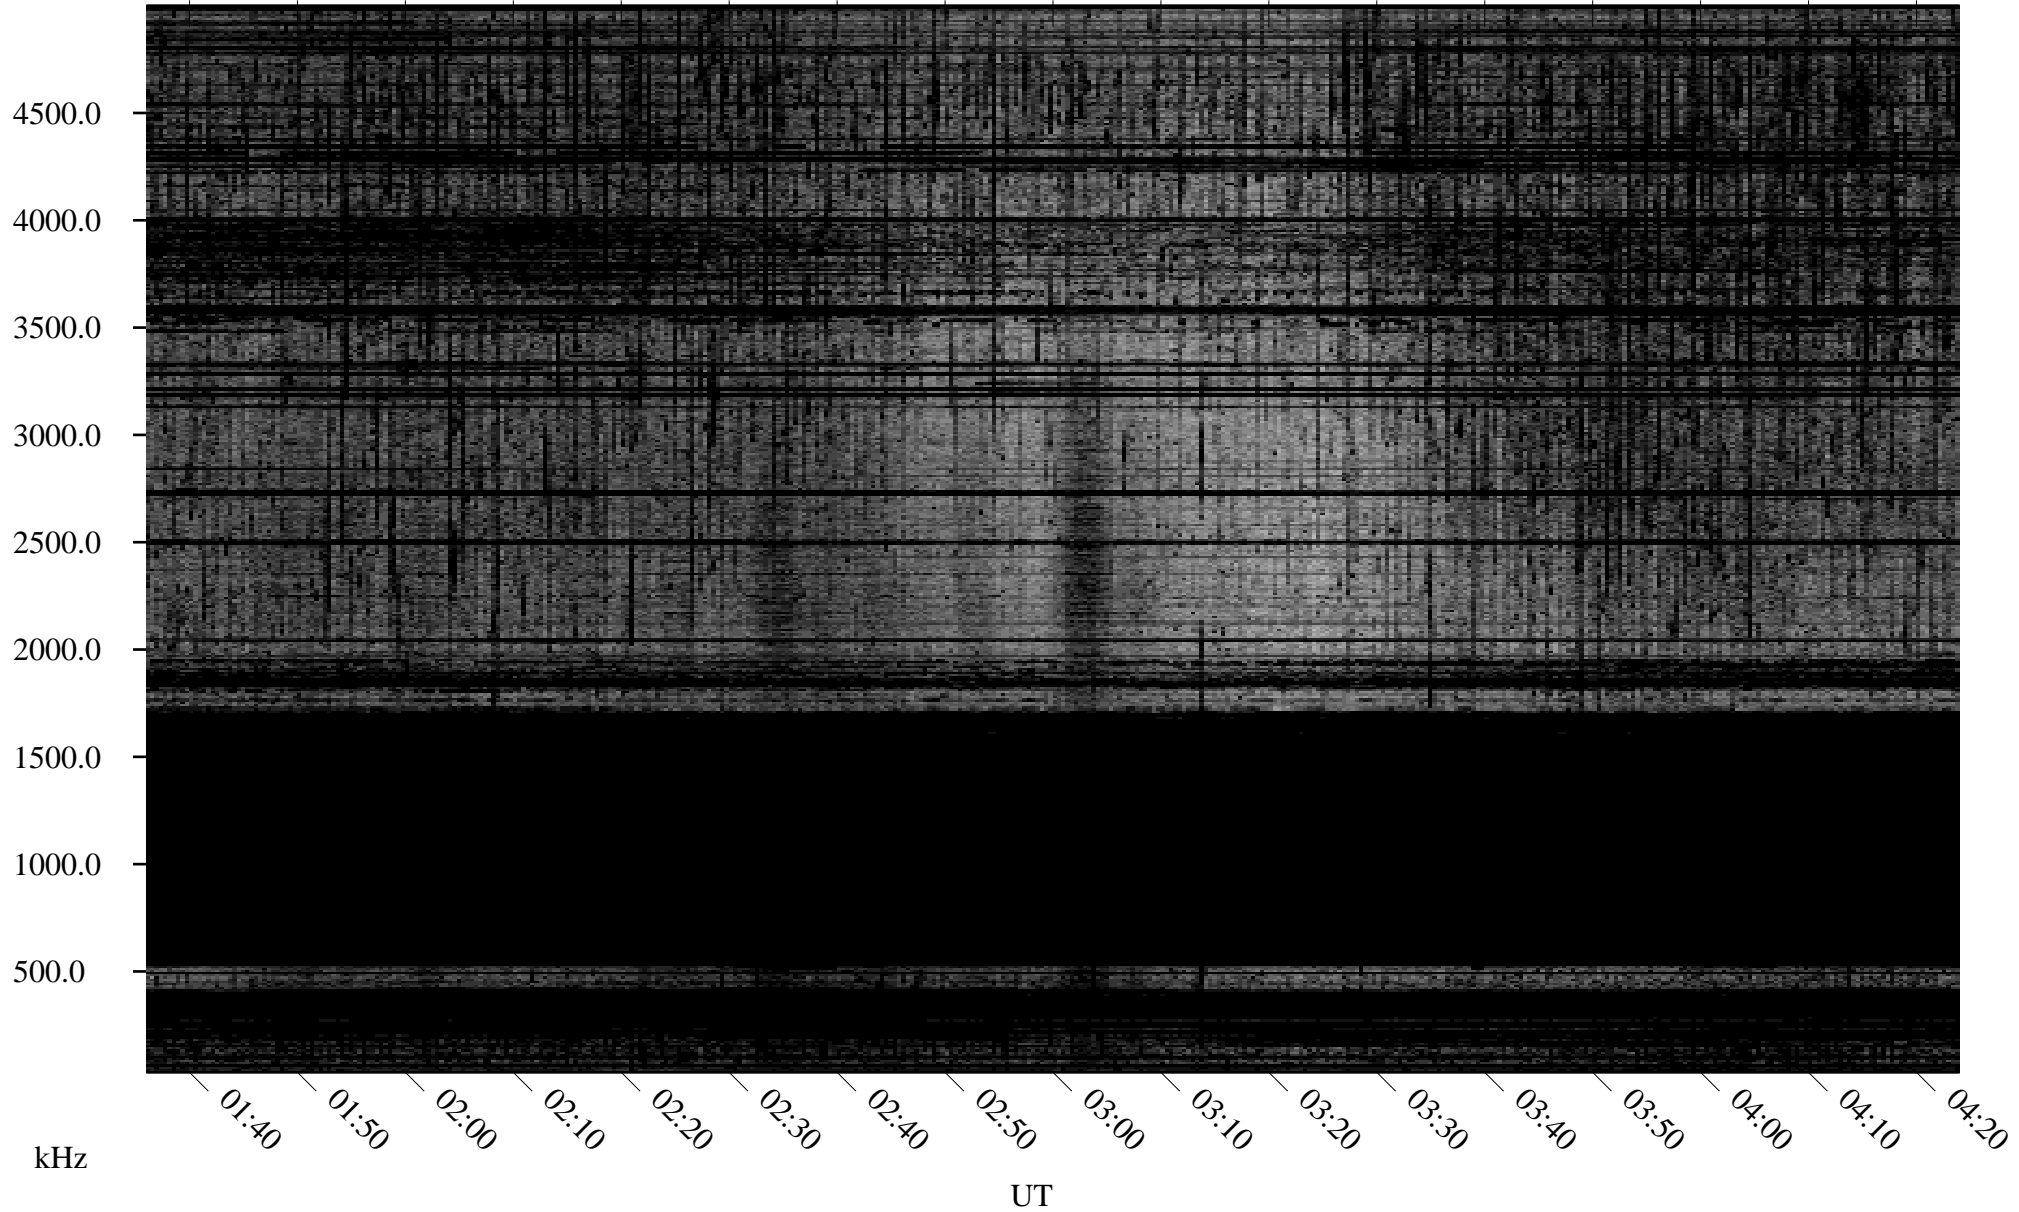

02/24/2007 Churchill, Manitoba

Linear Scale Black = 161 White = 15

CH07055L.R00m max_12

Page 1

02/24/2007 Churchill, Manitoba

Linear Scale Black = 161 White = 15

CH07055L.R00m max_12

Page 2

02/25/2007 Churchill, Manitoba

Linear Scale Black = 161 White = 15

CH07055L.R00m max_12

Page 3

02/25/2007 Churchill, Manitoba

Linear Scale Black = 161 White = 15

CH07055L.R00m max_12

Page 4

02/25/2007 Churchill, Manitoba

Linear Scale Black = 161 White = 15

CH07055L.R00m max_12

Page 5

02/25/2007 Churchill, Manitoba

Linear Scale Black = 161 White = 15

CH07055L.R00m max_12

Page 6

02/25/2007 Churchill, Manitoba

Linear Scale Black = 161 White = 15

CH07055L.R00m max_12

Page 7

02/25/2007 Churchill, Manitoba

Linear Scale Black = 161 White = 15

CH07055L.R00m max_12

Page 8