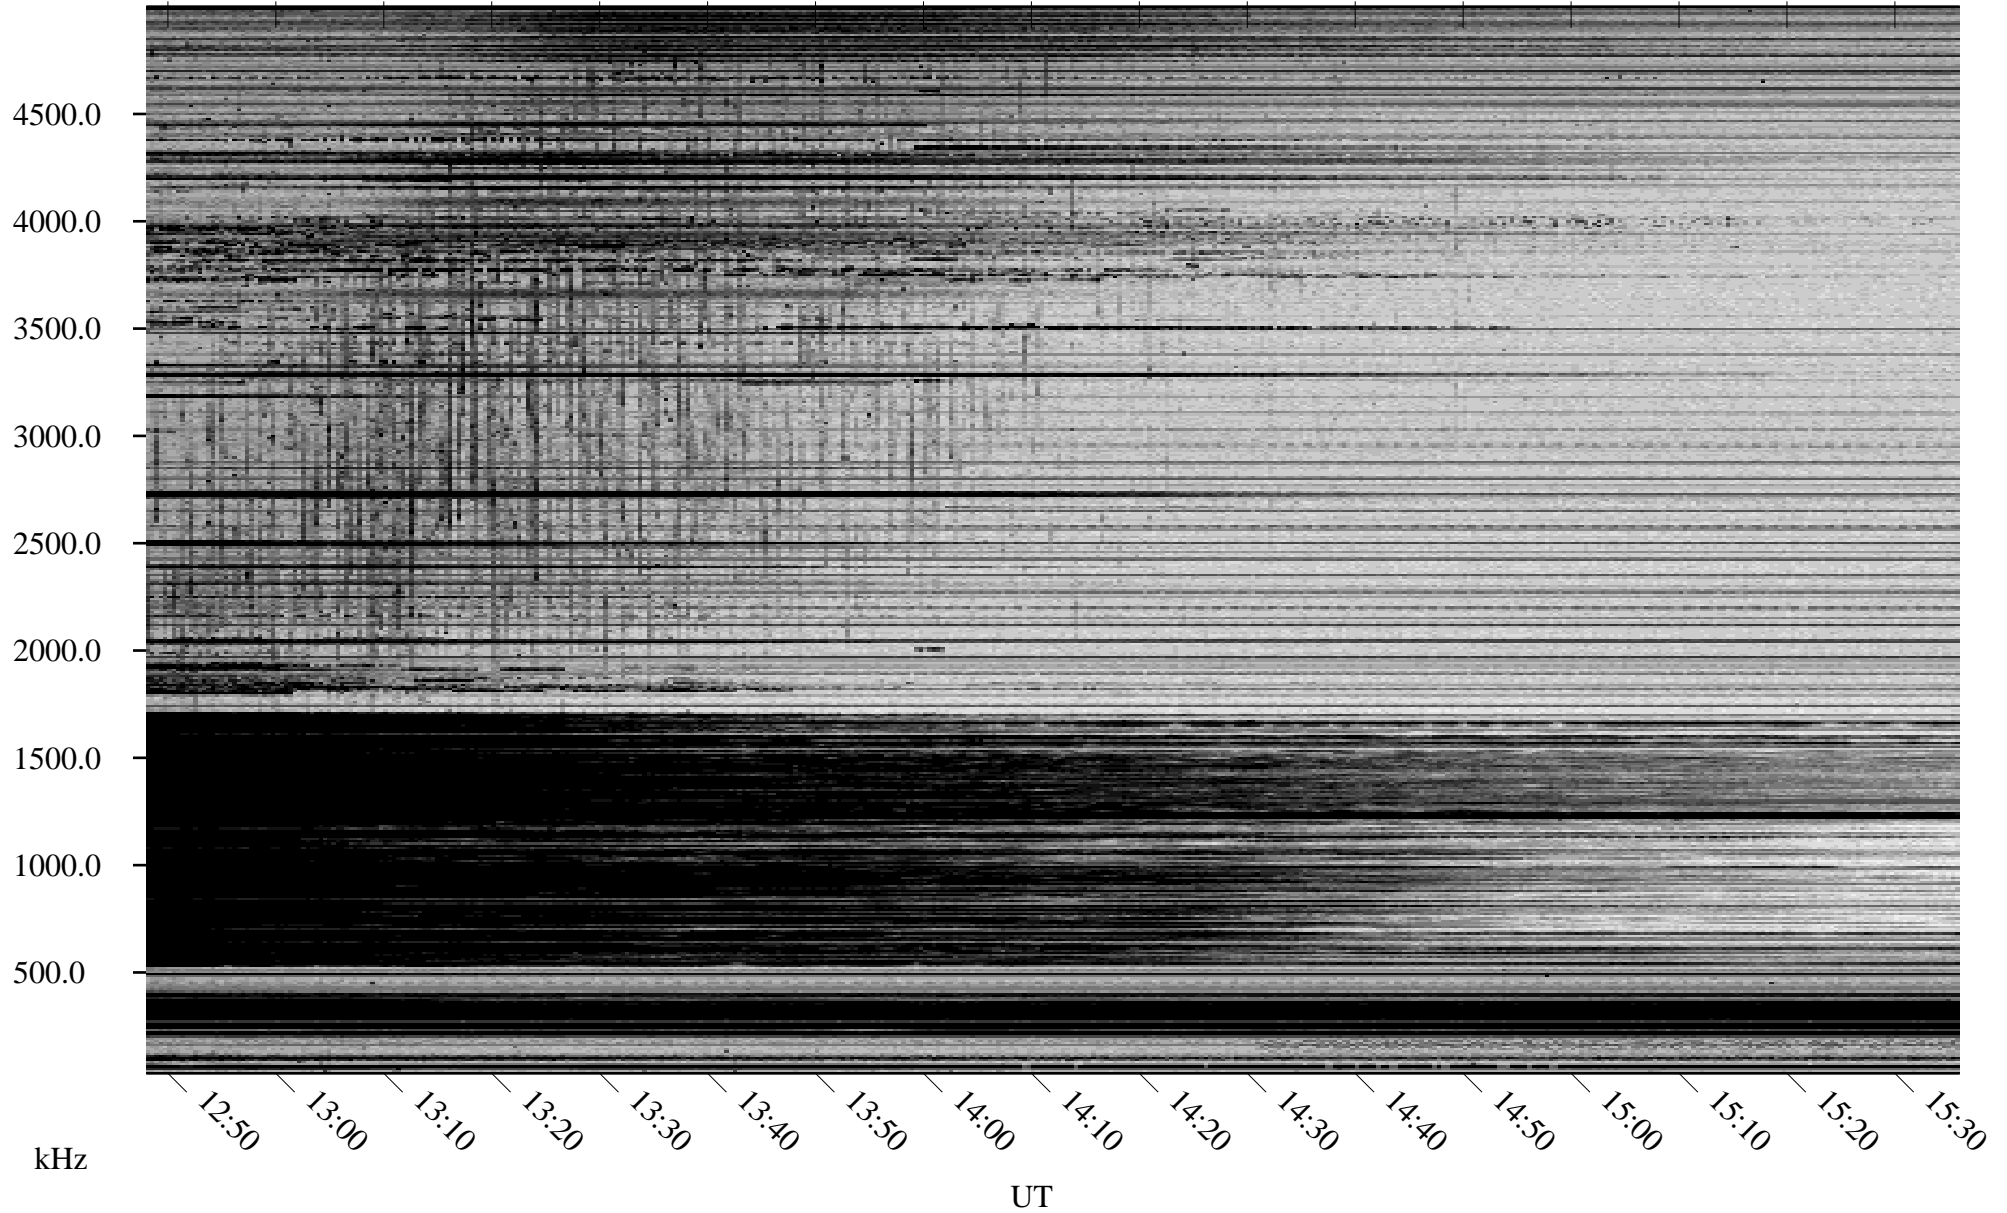

02/24/2007 Churchill, Manitoba

Linear Scale Black = 161 White = 15

CH07055L.R00m max_12

Page 1

02/24/2007 Churchill, Manitoba

Linear Scale Black = 161 White = 15

CH07055L.R00m max_12

Page 2

02/25/2007 Churchill, Manitoba

Linear Scale Black = 161 White = 15

CH07055L.R00m max_12

Page 3

02/25/2007 Churchill, Manitoba

Linear Scale Black = 161 White = 15

CH07055L.R00m max_12

Page 4

02/25/2007 Churchill, Manitoba

Linear Scale Black = 161 White = 15

CH07055L.R00m max_12

Page 5

02/25/2007 Churchill, Manitoba

Linear Scale Black = 161 White = 15

CH07055L.R00m max_12

Page 6

02/25/2007 Churchill, Manitoba

Linear Scale Black = 161 White = 15

CH07055L.R00m max_12

Page 7

02/25/2007 Churchill, Manitoba

Linear Scale Black = 161 White = 15

CH07055L.R00m max_12

Page 8