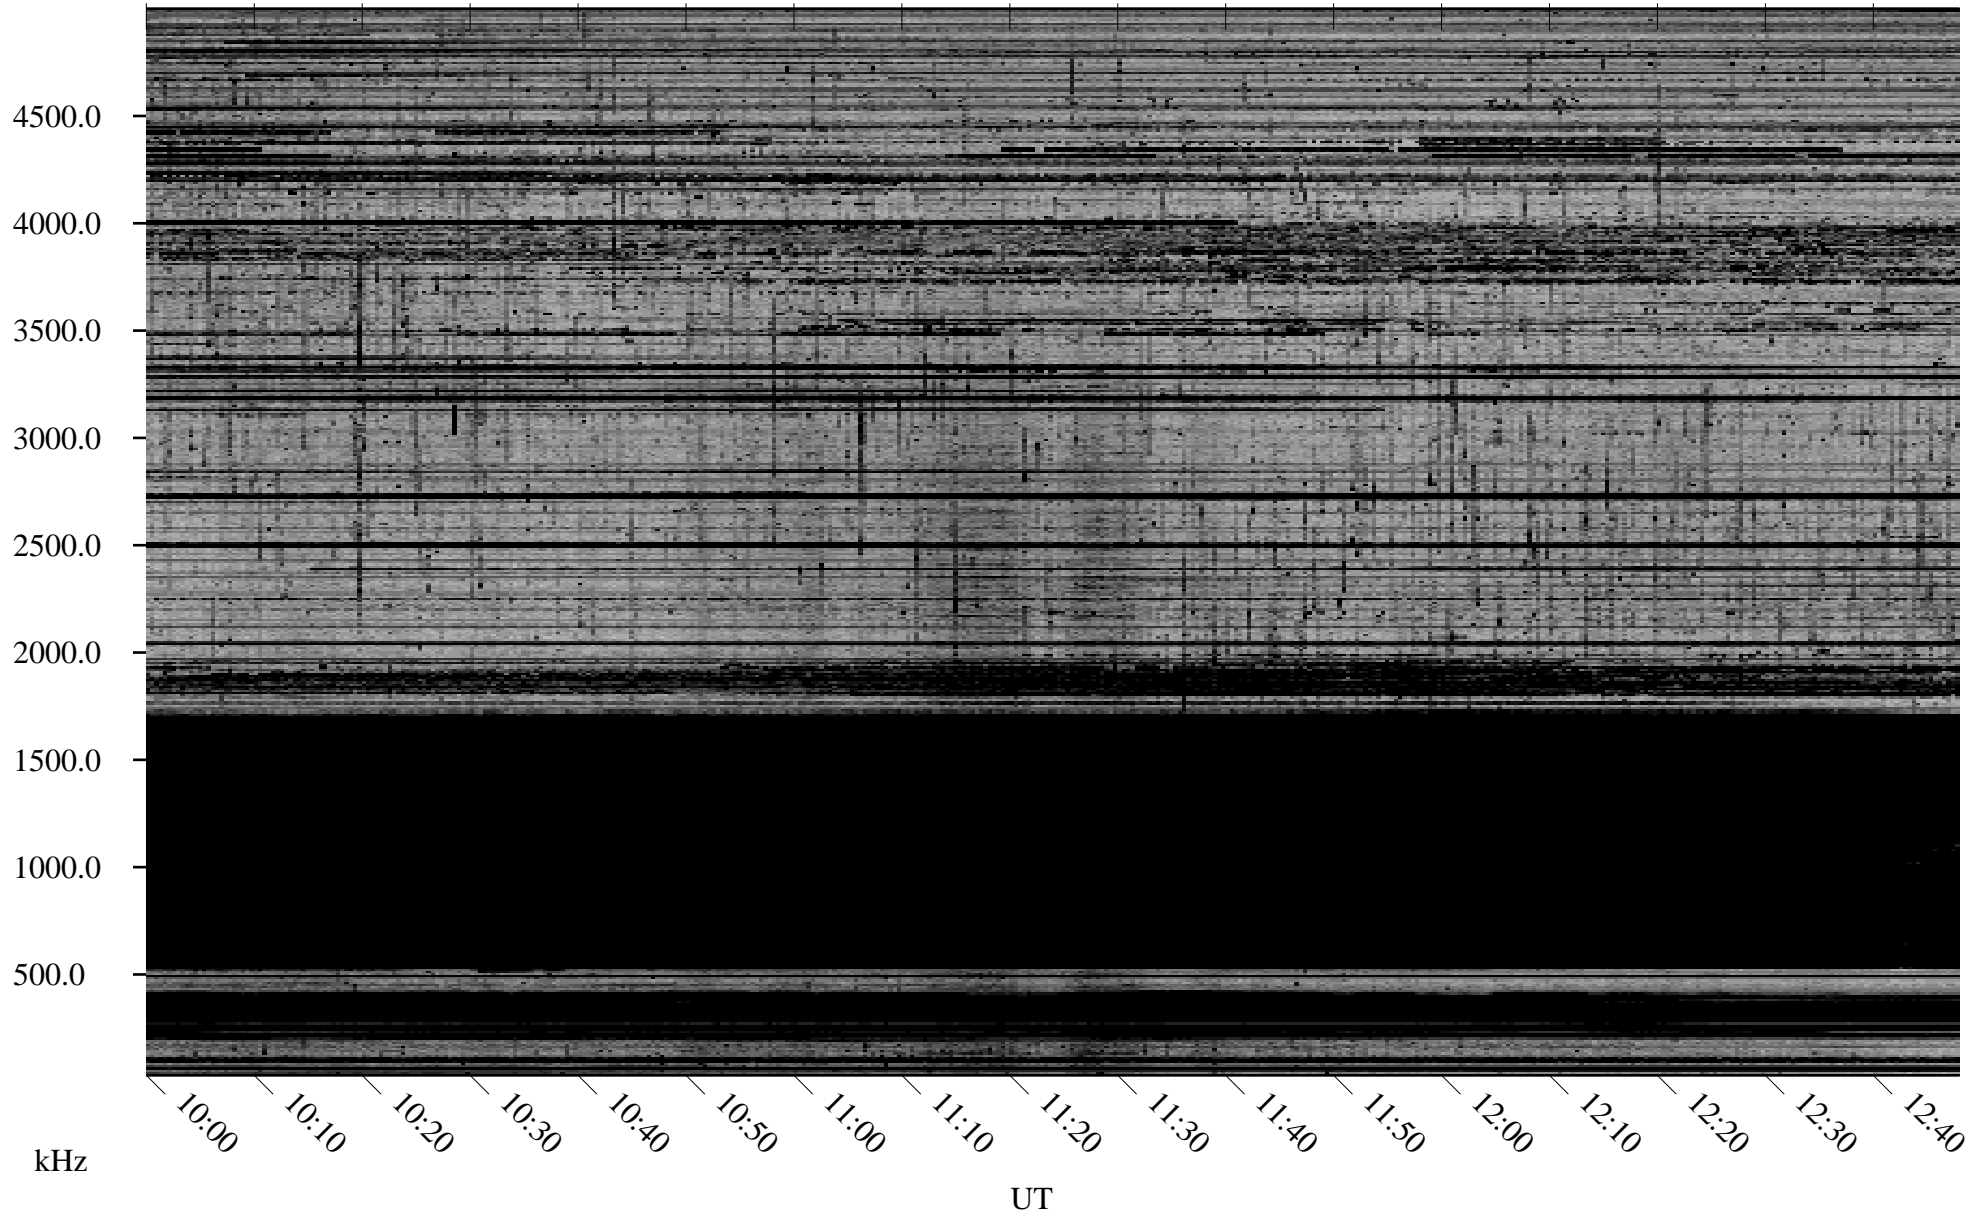

02/24/2007 Churchill, Manitoba

Linear Scale Black = 161 White = 15

CH07055L.R00m max_12

Page 1

02/24/2007 Churchill, Manitoba

Linear Scale Black = 161 White = 15

CH07055L.R00m max_12

Page 2

02/25/2007 Churchill, Manitoba

Linear Scale Black = 161 White = 15

CH07055L.R00m max_12

Page 3

02/25/2007 Churchill, Manitoba

Linear Scale Black = 161 White = 15

CH07055L.R00m max_12

Page 4

02/25/2007 Churchill, Manitoba

Linear Scale Black = 161 White = 15

CH07055L.R00m max_12

Page 5

02/25/2007 Churchill, Manitoba

Linear Scale Black = 161 White = 15

CH07055L.R00m max_12

Page 6

02/25/2007 Churchill, Manitoba

Linear Scale Black = 161 White = 15

CH07055L.R00m max_12

Page 7

02/25/2007 Churchill, Manitoba

Linear Scale Black = 161 White = 15

CH07055L.R00m max_12

Page 8