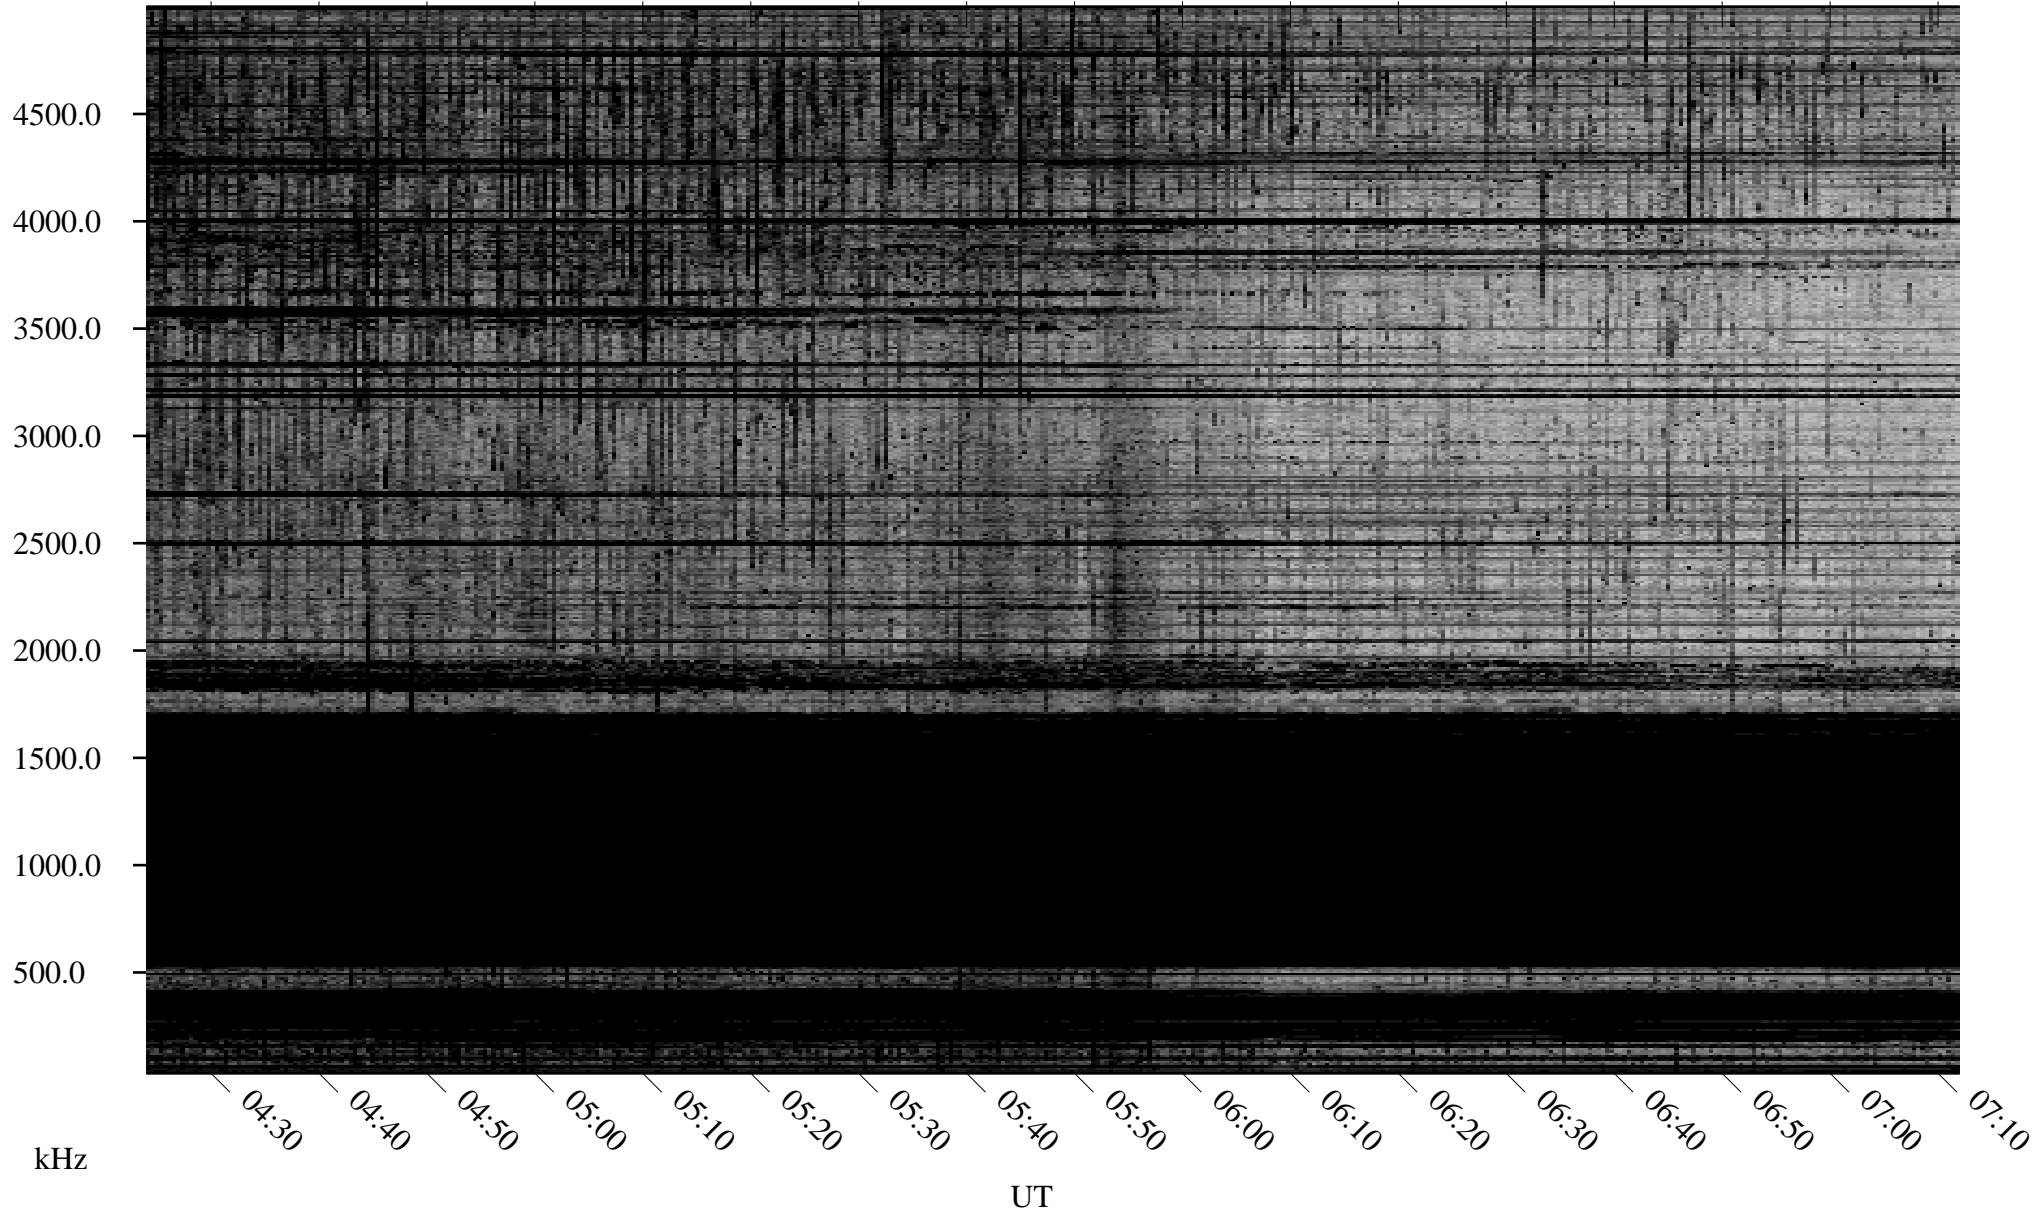

02/24/2007 Churchill, Manitoba

Linear Scale Black = 161 White = 15

CH07055L.R00m max_12

Page 1

02/24/2007 Churchill, Manitoba

Linear Scale Black = 161 White = 15

CH07055L.R00m max_12

Page 2

02/25/2007 Churchill, Manitoba

Linear Scale Black = 161 White = 15

CH07055L.R00m max_12

Page 3

02/25/2007 Churchill, Manitoba

Linear Scale Black = 161 White = 15

CH07055L.R00m max_12

Page 4

02/25/2007 Churchill, Manitoba

Linear Scale Black = 161 White = 15

CH07055L.R00m max_12

Page 5

02/25/2007 Churchill, Manitoba

Linear Scale Black = 161 White = 15

CH07055L.R00m max_12

Page 6

02/25/2007 Churchill, Manitoba

Linear Scale Black = 161 White = 15

CH07055L.R00m max_12

Page 7

02/25/2007 Churchill, Manitoba

Linear Scale Black = 161 White = 15

CH07055L.R00m max_12

Page 8