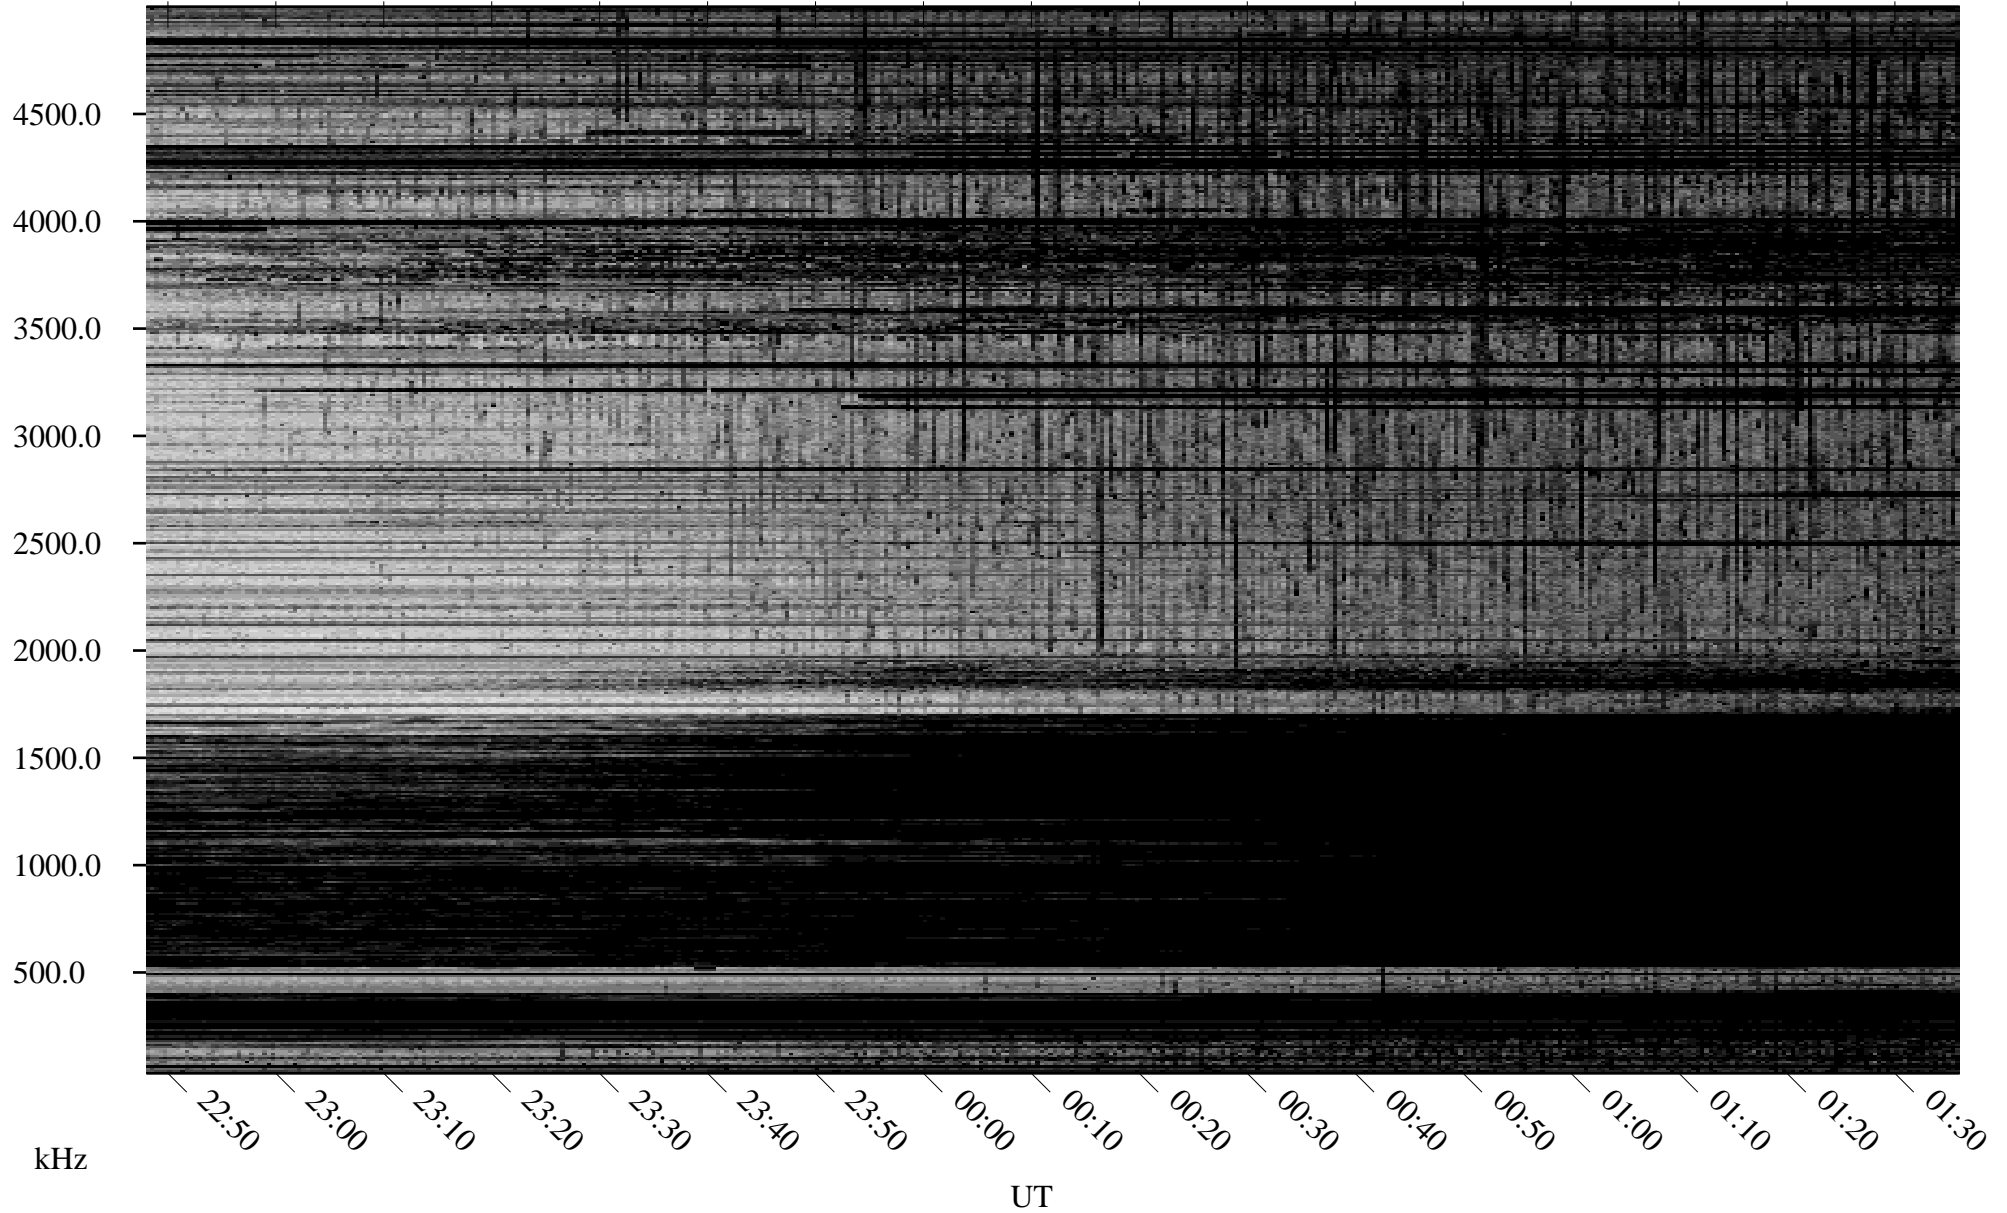

02/24/2007 Churchill, Manitoba

Linear Scale Black = 161 White = 15

CH07055L.R00m max_12

Page 1

02/24/2007 Churchill, Manitoba

Linear Scale Black = 161 White = 15

CH07055L.R00m max_12

Page 2

02/25/2007 Churchill, Manitoba

Linear Scale Black = 161 White = 15

CH07055L.R00m max_12

Page 3

02/25/2007 Churchill, Manitoba

Linear Scale Black = 161 White = 15

CH07055L.R00m max_12

Page 4

02/25/2007 Churchill, Manitoba

Linear Scale Black = 161 White = 15

CH07055L.R00m max_12

Page 5

02/25/2007 Churchill, Manitoba

Linear Scale Black = 161 White = 15

CH07055L.R00m max_12

Page 6

02/25/2007 Churchill, Manitoba

Linear Scale Black = 161 White = 15

CH07055L.R00m max_12

Page 7

02/25/2007 Churchill, Manitoba

Linear Scale Black = 161 White = 15

CH07055L.R00m max_12

Page 8