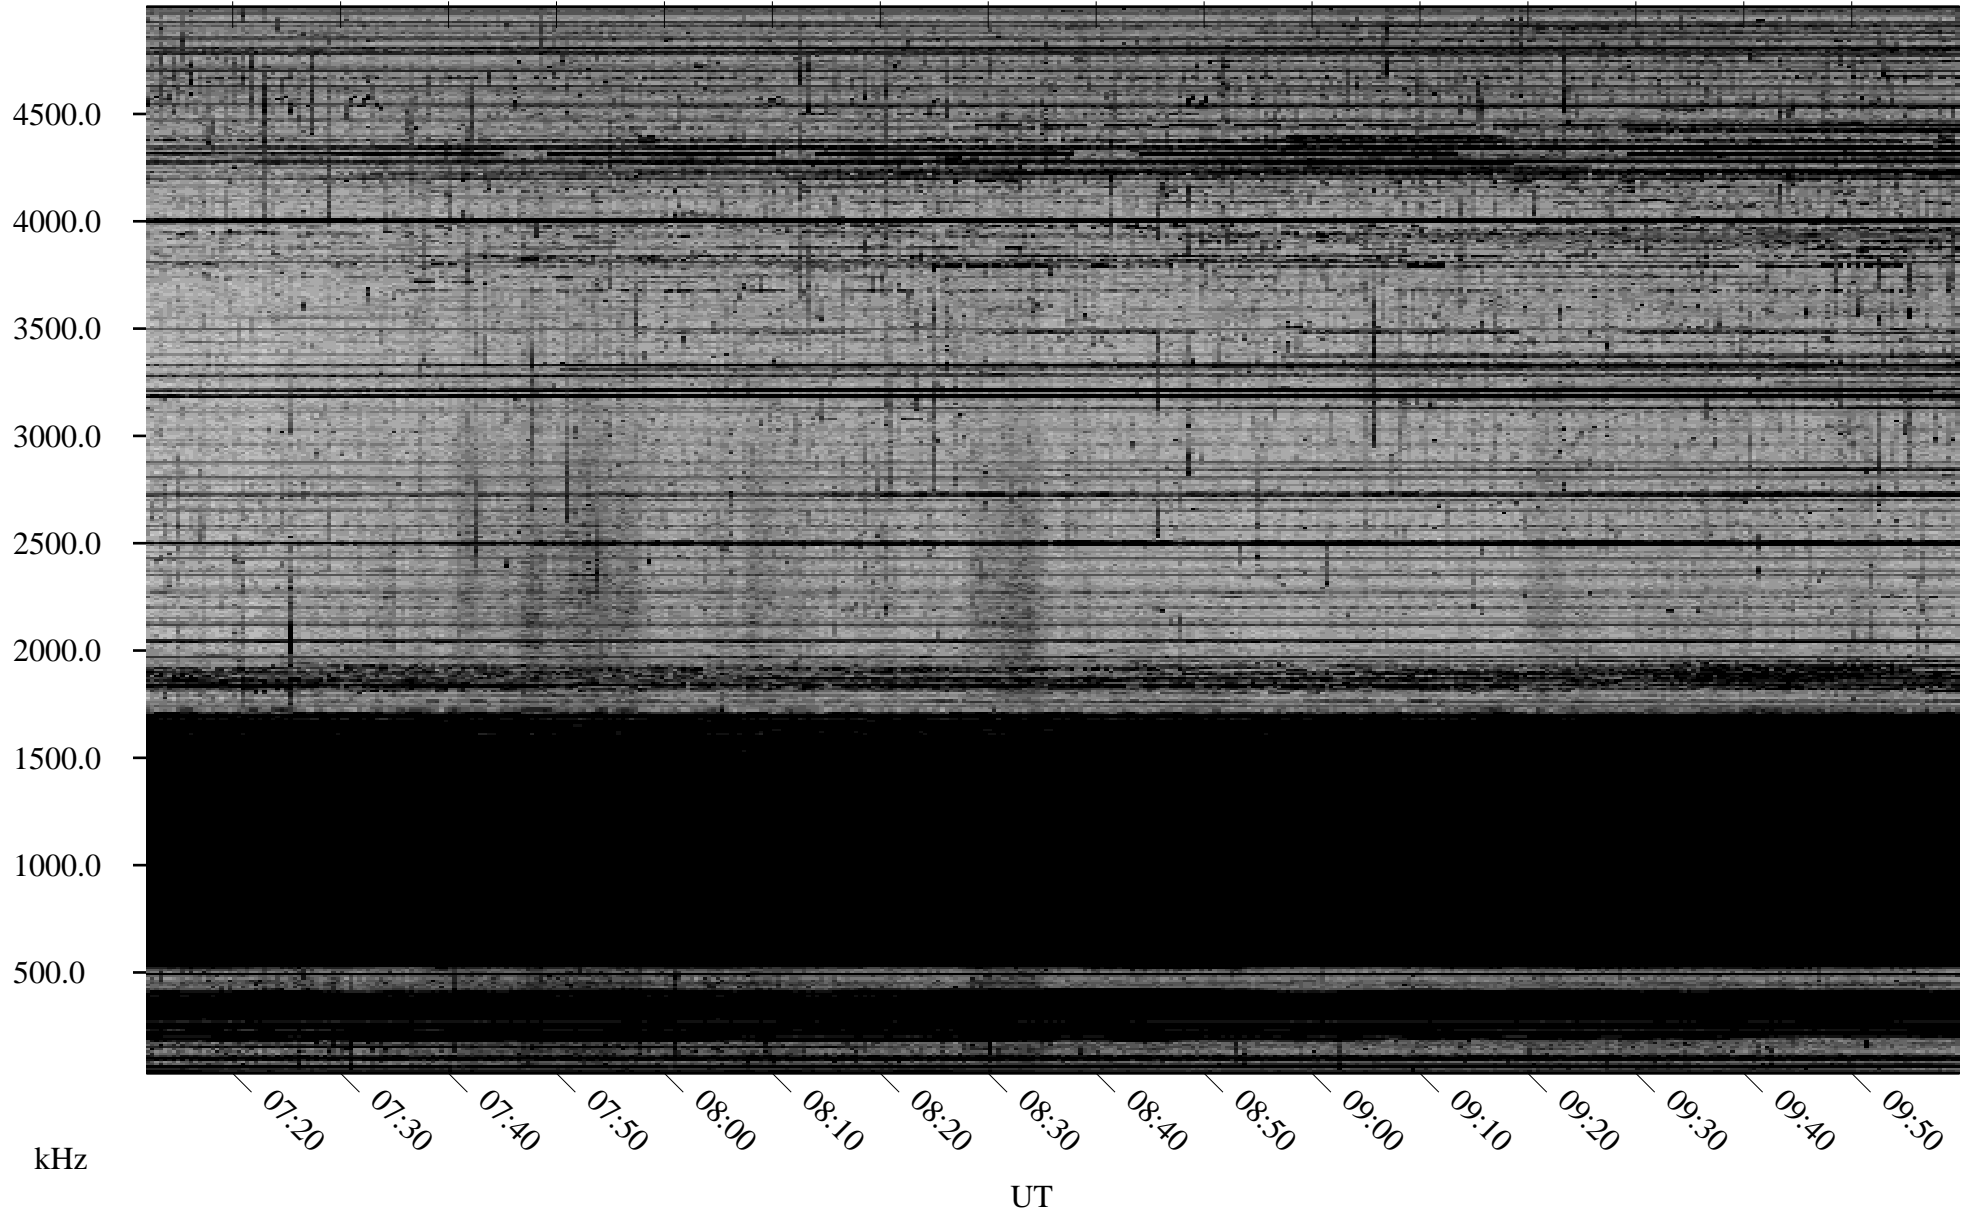

02/24/2007 Churchill, Manitoba

Linear Scale Black = 161 White = 15

CH07055L.R00m max_12

Page 1

02/24/2007 Churchill, Manitoba

Linear Scale Black = 161 White = 15

CH07055L.R00m max_12

Page 2

02/25/2007 Churchill, Manitoba

Linear Scale Black = 161 White = 15

CH07055L.R00m max_12

Page 3

02/25/2007 Churchill, Manitoba

Linear Scale Black = 161 White = 15

CH07055L.R00m max_12

Page 4

02/25/2007 Churchill, Manitoba

Linear Scale Black = 161 White = 15

CH07055L.R00m max_12

Page 5

02/25/2007 Churchill, Manitoba

Linear Scale Black = 161 White = 15

CH07055L.R00m max_12

Page 6

02/25/2007 Churchill, Manitoba

Linear Scale Black = 161 White = 15

CH07055L.R00m max_12

Page 7

02/25/2007 Churchill, Manitoba

Linear Scale Black = 161 White = 15

CH07055L.R00m max_12

Page 8