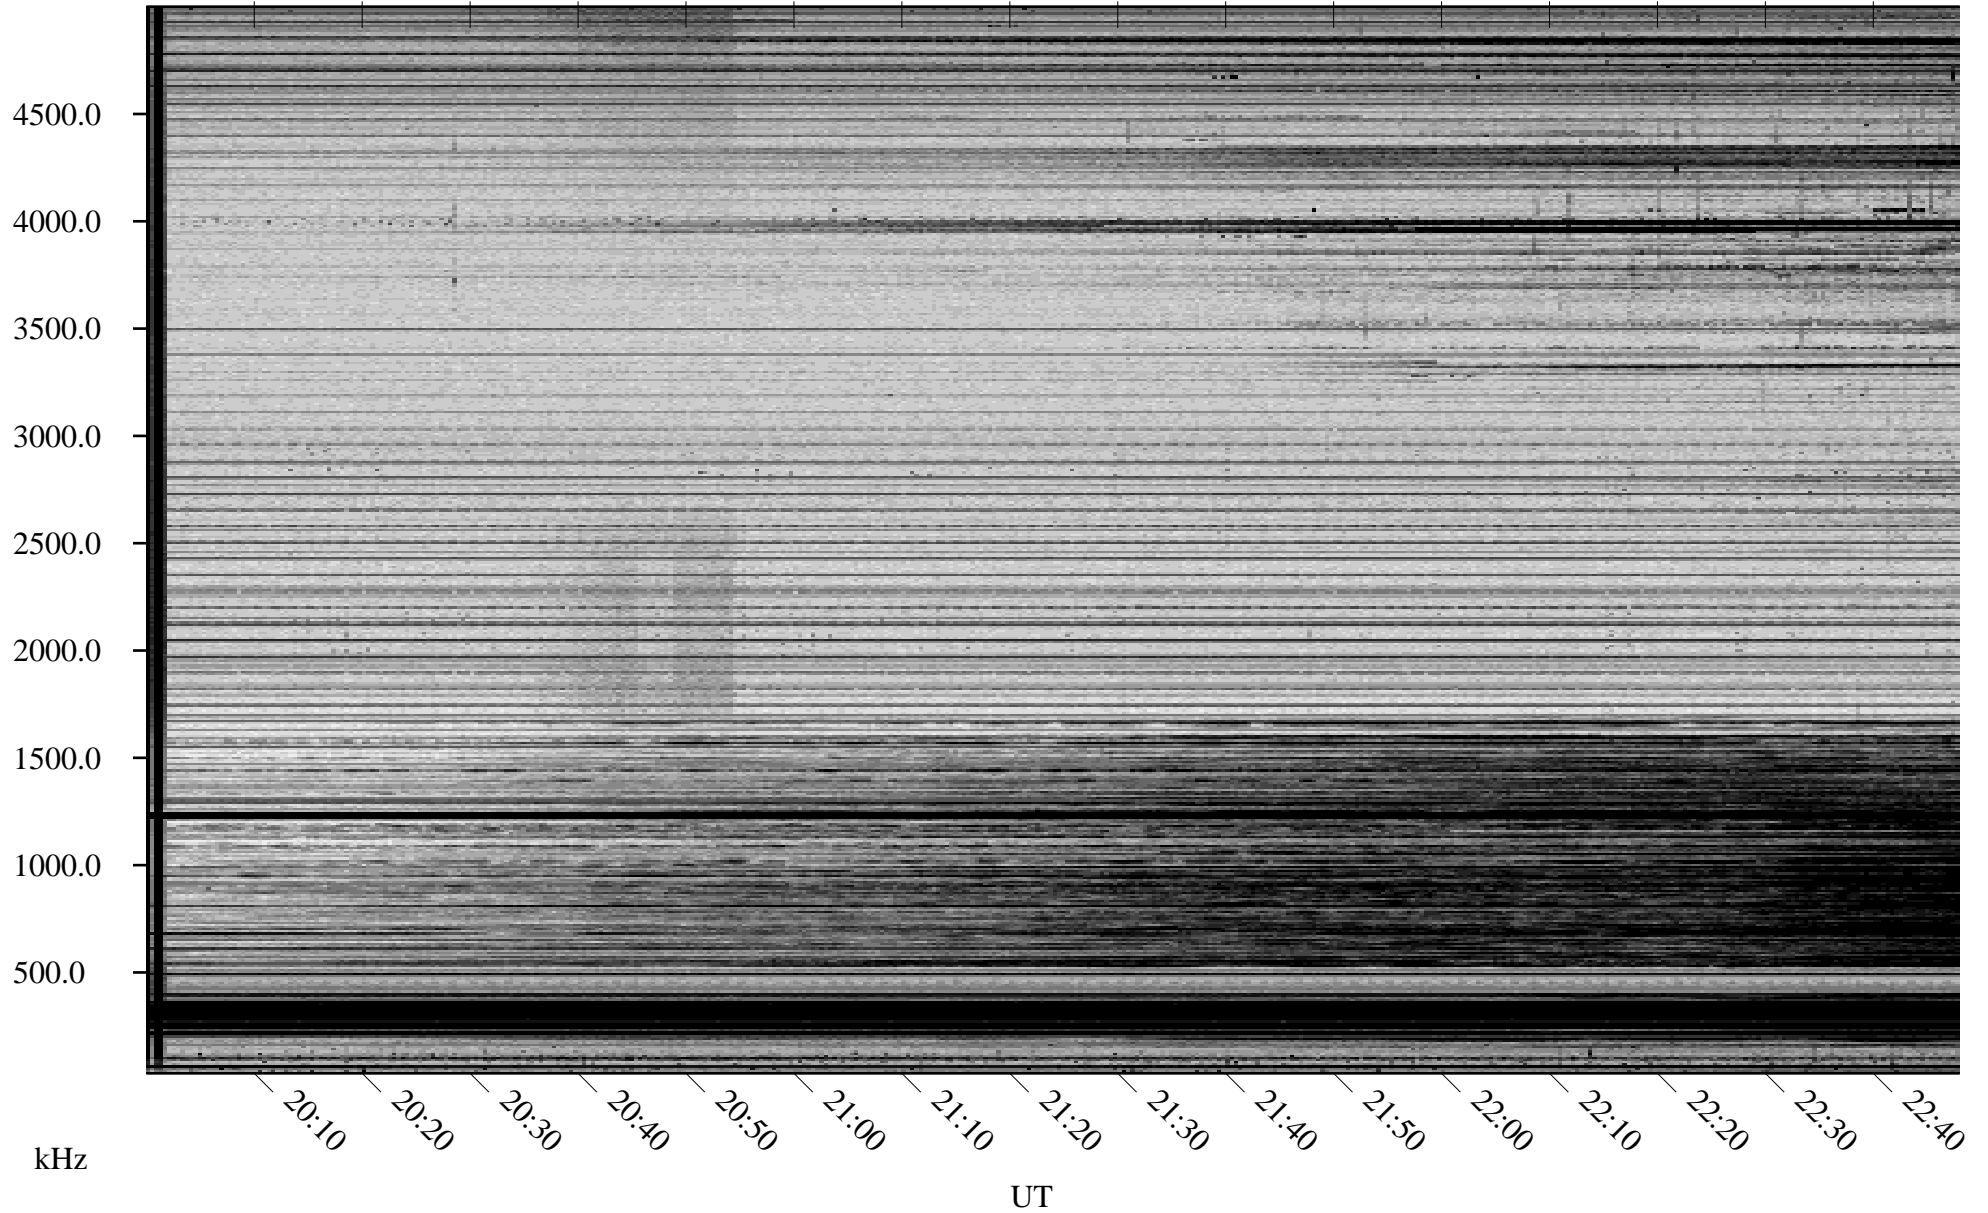

02/24/2007 Churchill, Manitoba

Linear Scale Black = 161 White = 15

CH07055L.R00m max_12

Page 1

02/24/2007 Churchill, Manitoba

Linear Scale Black = 161 White = 15

CH07055L.R00m max_12

Page 2

02/25/2007 Churchill, Manitoba

Linear Scale Black = 161 White = 15

CH07055L.R00m max_12

Page 3

02/25/2007 Churchill, Manitoba

Linear Scale Black = 161 White = 15

CH07055L.R00m max_12

Page 4

02/25/2007 Churchill, Manitoba

Linear Scale Black = 161 White = 15

CH07055L.R00m max_12

Page 5

02/25/2007 Churchill, Manitoba

Linear Scale Black = 161 White = 15

CH07055L.R00m max_12

Page 6

02/25/2007 Churchill, Manitoba

Linear Scale Black = 161 White = 15

CH07055L.R00m max_12

Page 7

02/25/2007 Churchill, Manitoba

Linear Scale Black = 161 White = 15

CH07055L.R00m max_12

Page 8