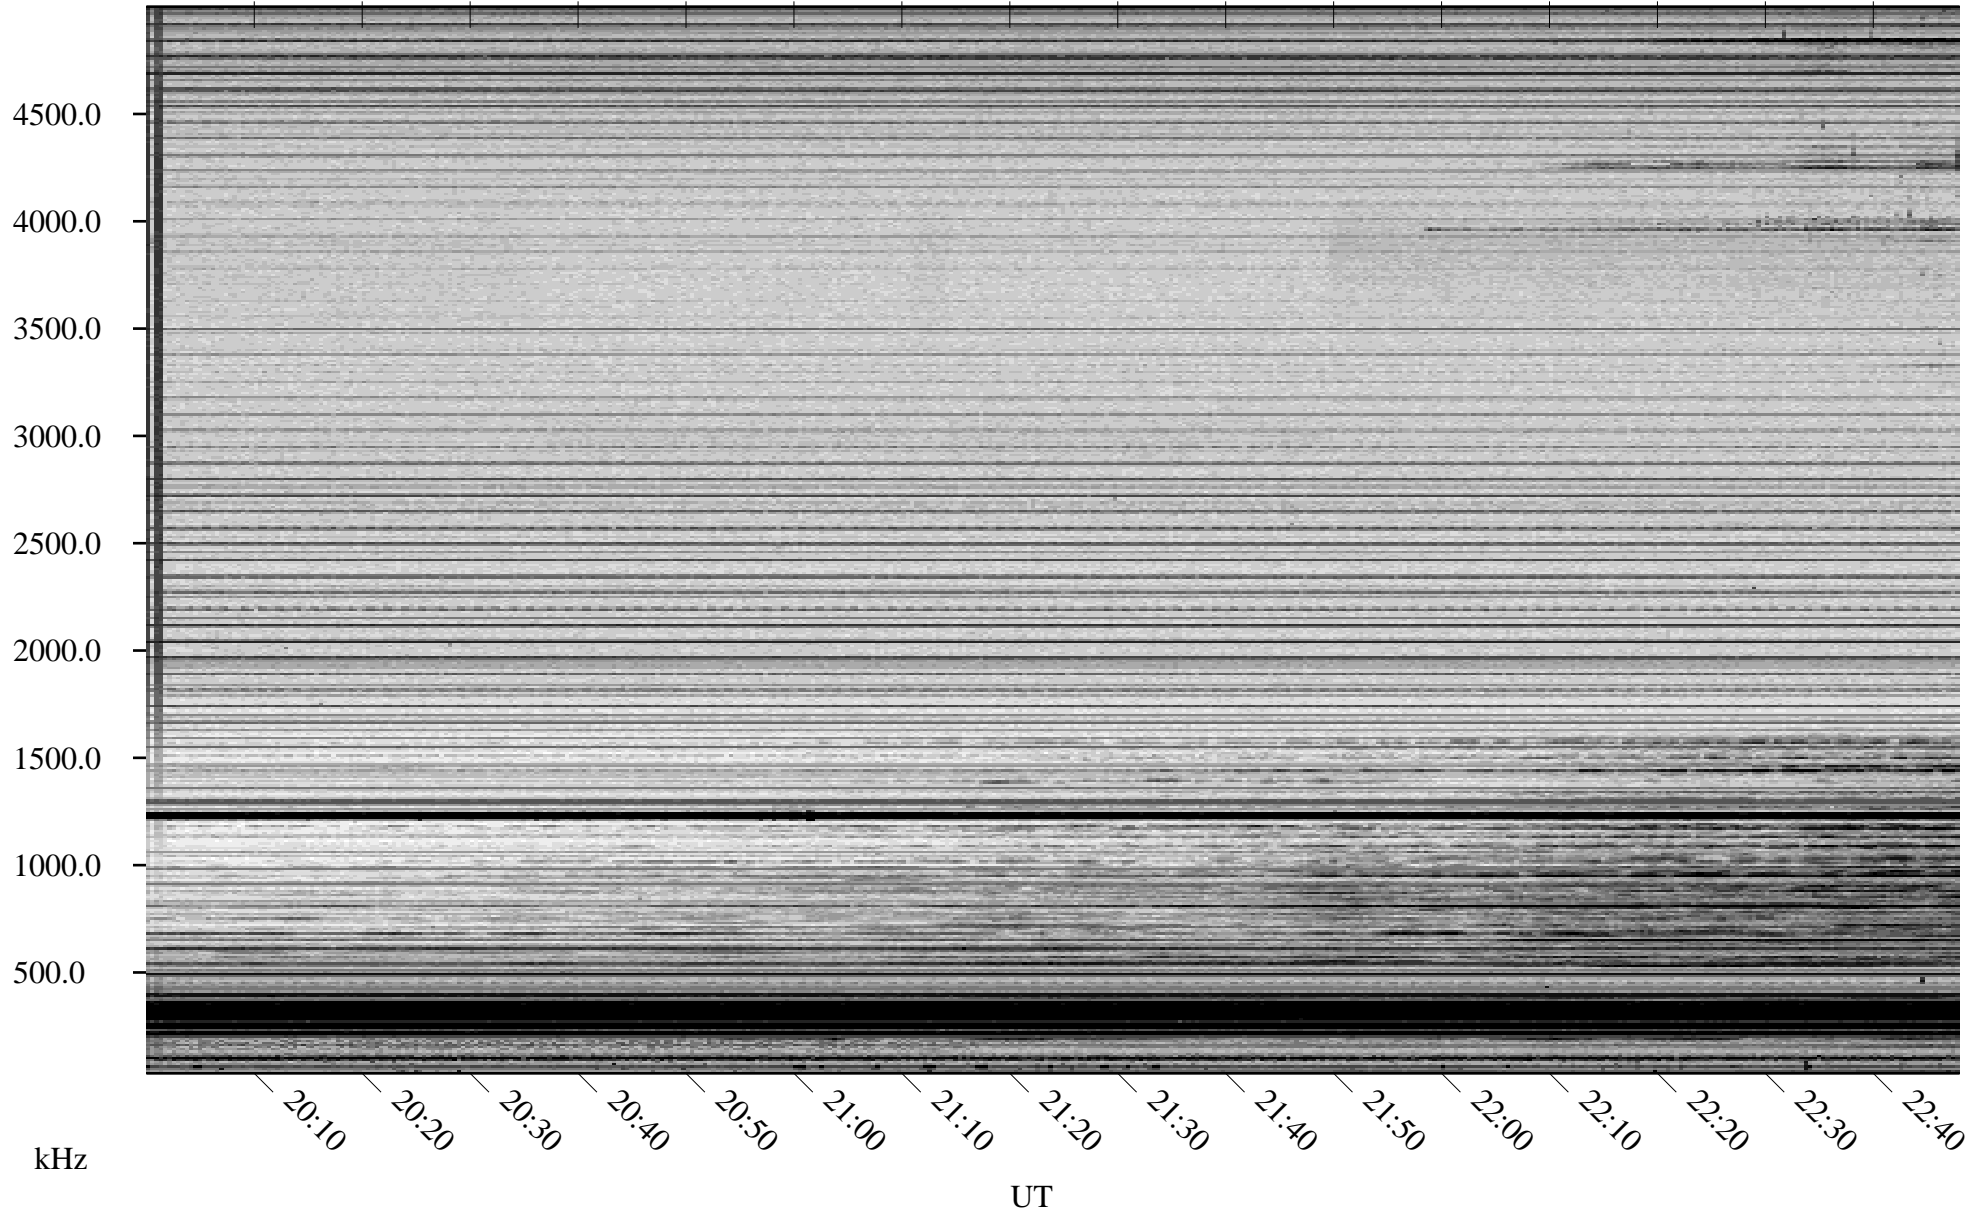

02/25/2007 Churchill, Manitoba

Linear Scale Black = 161 White = 15

CH07056L.R00m max_12

Page 1

02/25/2007 Churchill, Manitoba

Linear Scale Black = 161 White = 15

CH07056L.R00m max_12

Page 2

02/26/2007 Churchill, Manitoba

Linear Scale Black = 161 White = 15

CH07056L.R00m max_12

Page 3

02/26/2007 Churchill, Manitoba

Linear Scale Black = 161 White = 15

CH07056L.R00m max_12

Page 4

02/26/2007 Churchill, Manitoba

Linear Scale Black = 161 White = 15

CH07056L.R00m max_12

Page 5

02/26/2007 Churchill, Manitoba

Linear Scale Black = 161 White = 15

CH07056L.R00m max_12

Page 6

02/26/2007 Churchill, Manitoba

Linear Scale Black = 161 White = 15

CH07056L.R00m max_12

Page 7

02/26/2007 Churchill, Manitoba

Linear Scale Black = 161 White = 15

CH07056L.R00m max_12

Page 8