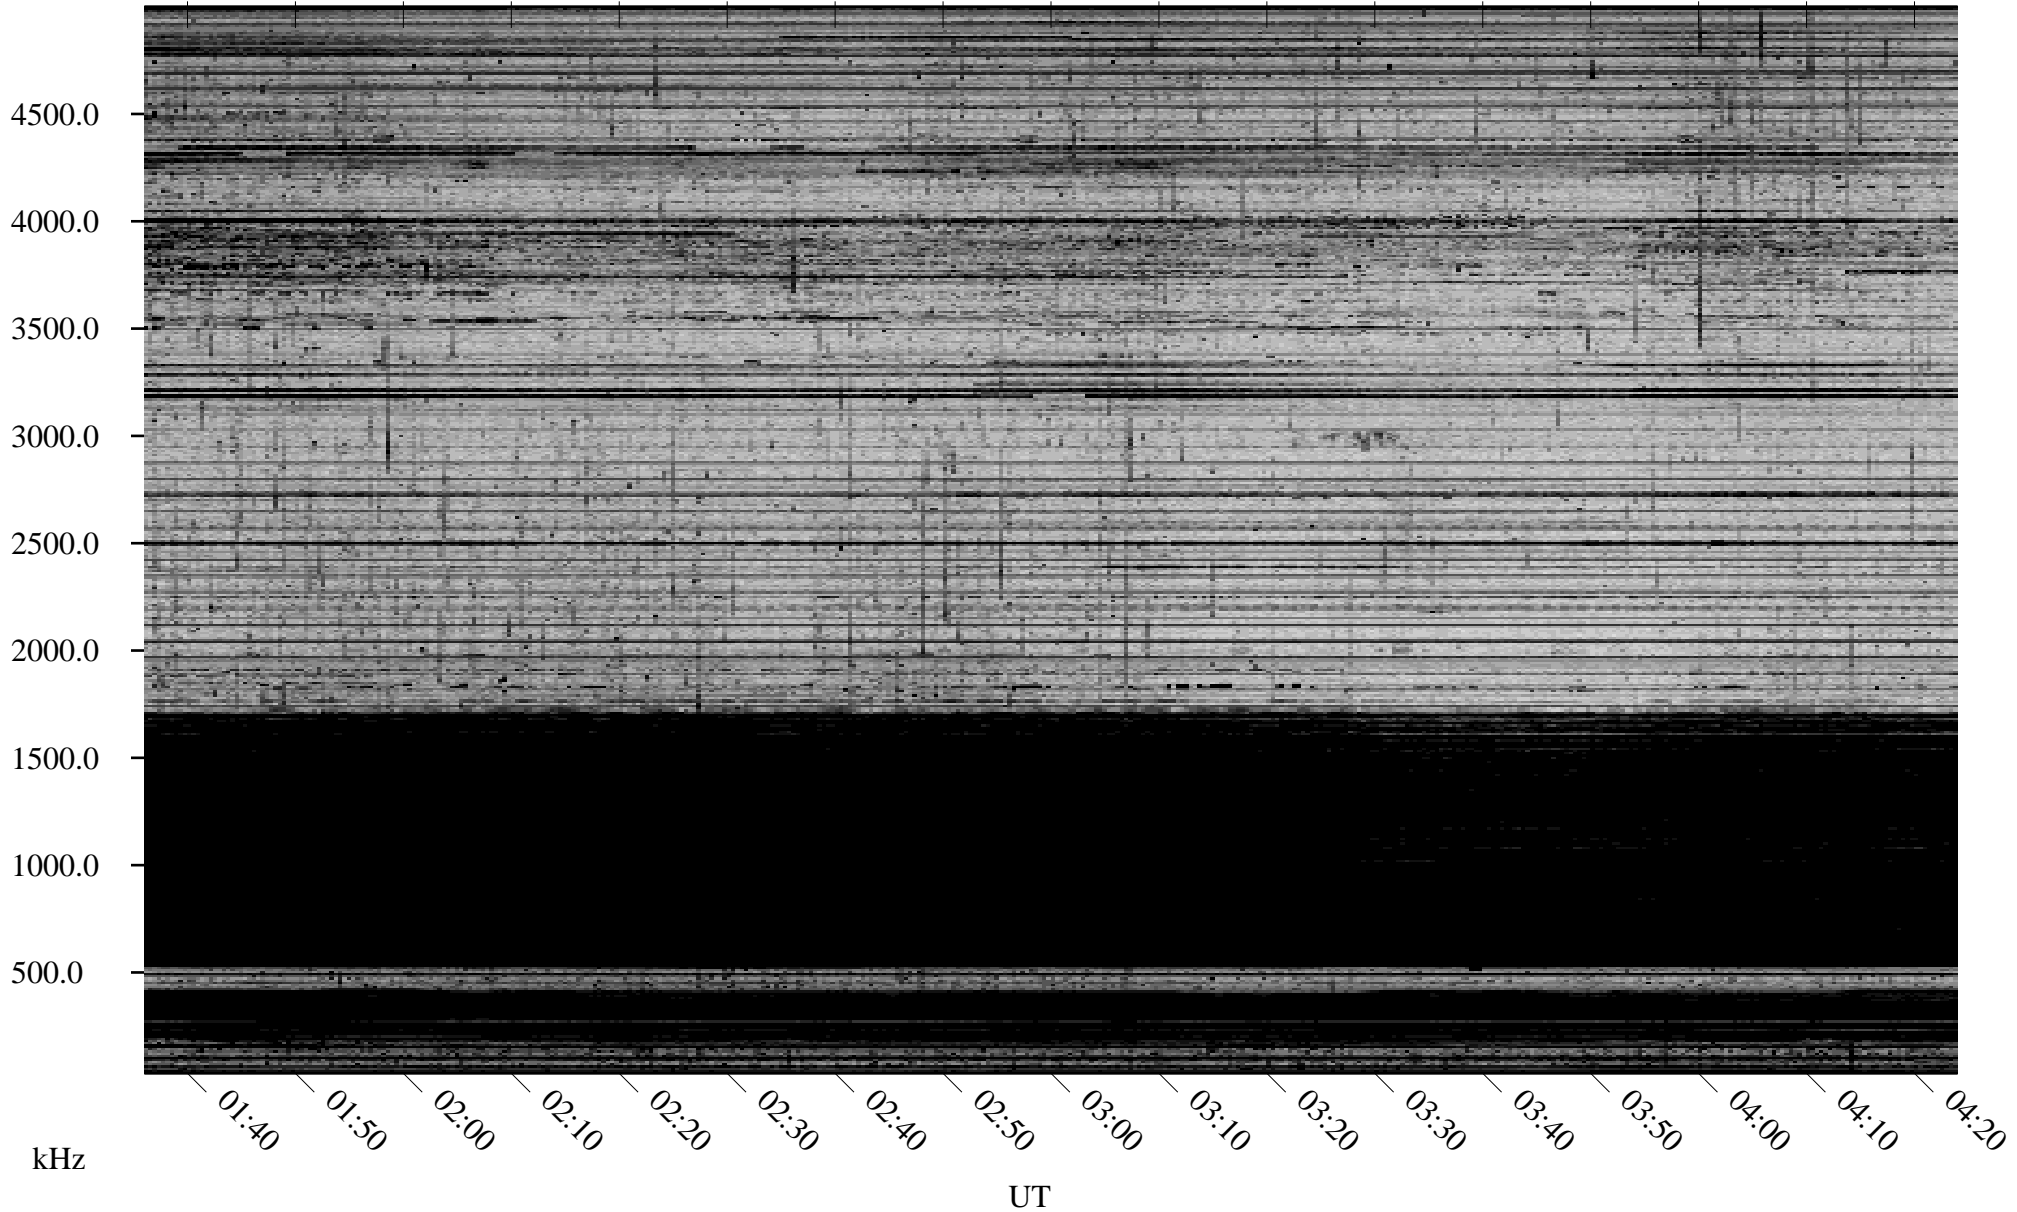

02/25/2007 Churchill, Manitoba

Linear Scale Black = 161 White = 15

CH07056L.R00m max_12

Page 1

02/25/2007 Churchill, Manitoba

Linear Scale Black = 161 White = 15

CH07056L.R00m max_12

Page 2

02/26/2007 Churchill, Manitoba

Linear Scale Black = 161 White = 15

CH07056L.R00m max_12

Page 3

02/26/2007 Churchill, Manitoba

Linear Scale Black = 161 White = 15

CH07056L.R00m max_12

Page 4

02/26/2007 Churchill, Manitoba

Linear Scale Black = 161 White = 15

CH07056L.R00m max_12

Page 5

02/26/2007 Churchill, Manitoba

Linear Scale Black = 161 White = 15

CH07056L.R00m max_12

Page 6

02/26/2007 Churchill, Manitoba

Linear Scale Black = 161 White = 15

CH07056L.R00m max_12

Page 7

02/26/2007 Churchill, Manitoba

Linear Scale Black = 161 White = 15

CH07056L.R00m max_12

Page 8