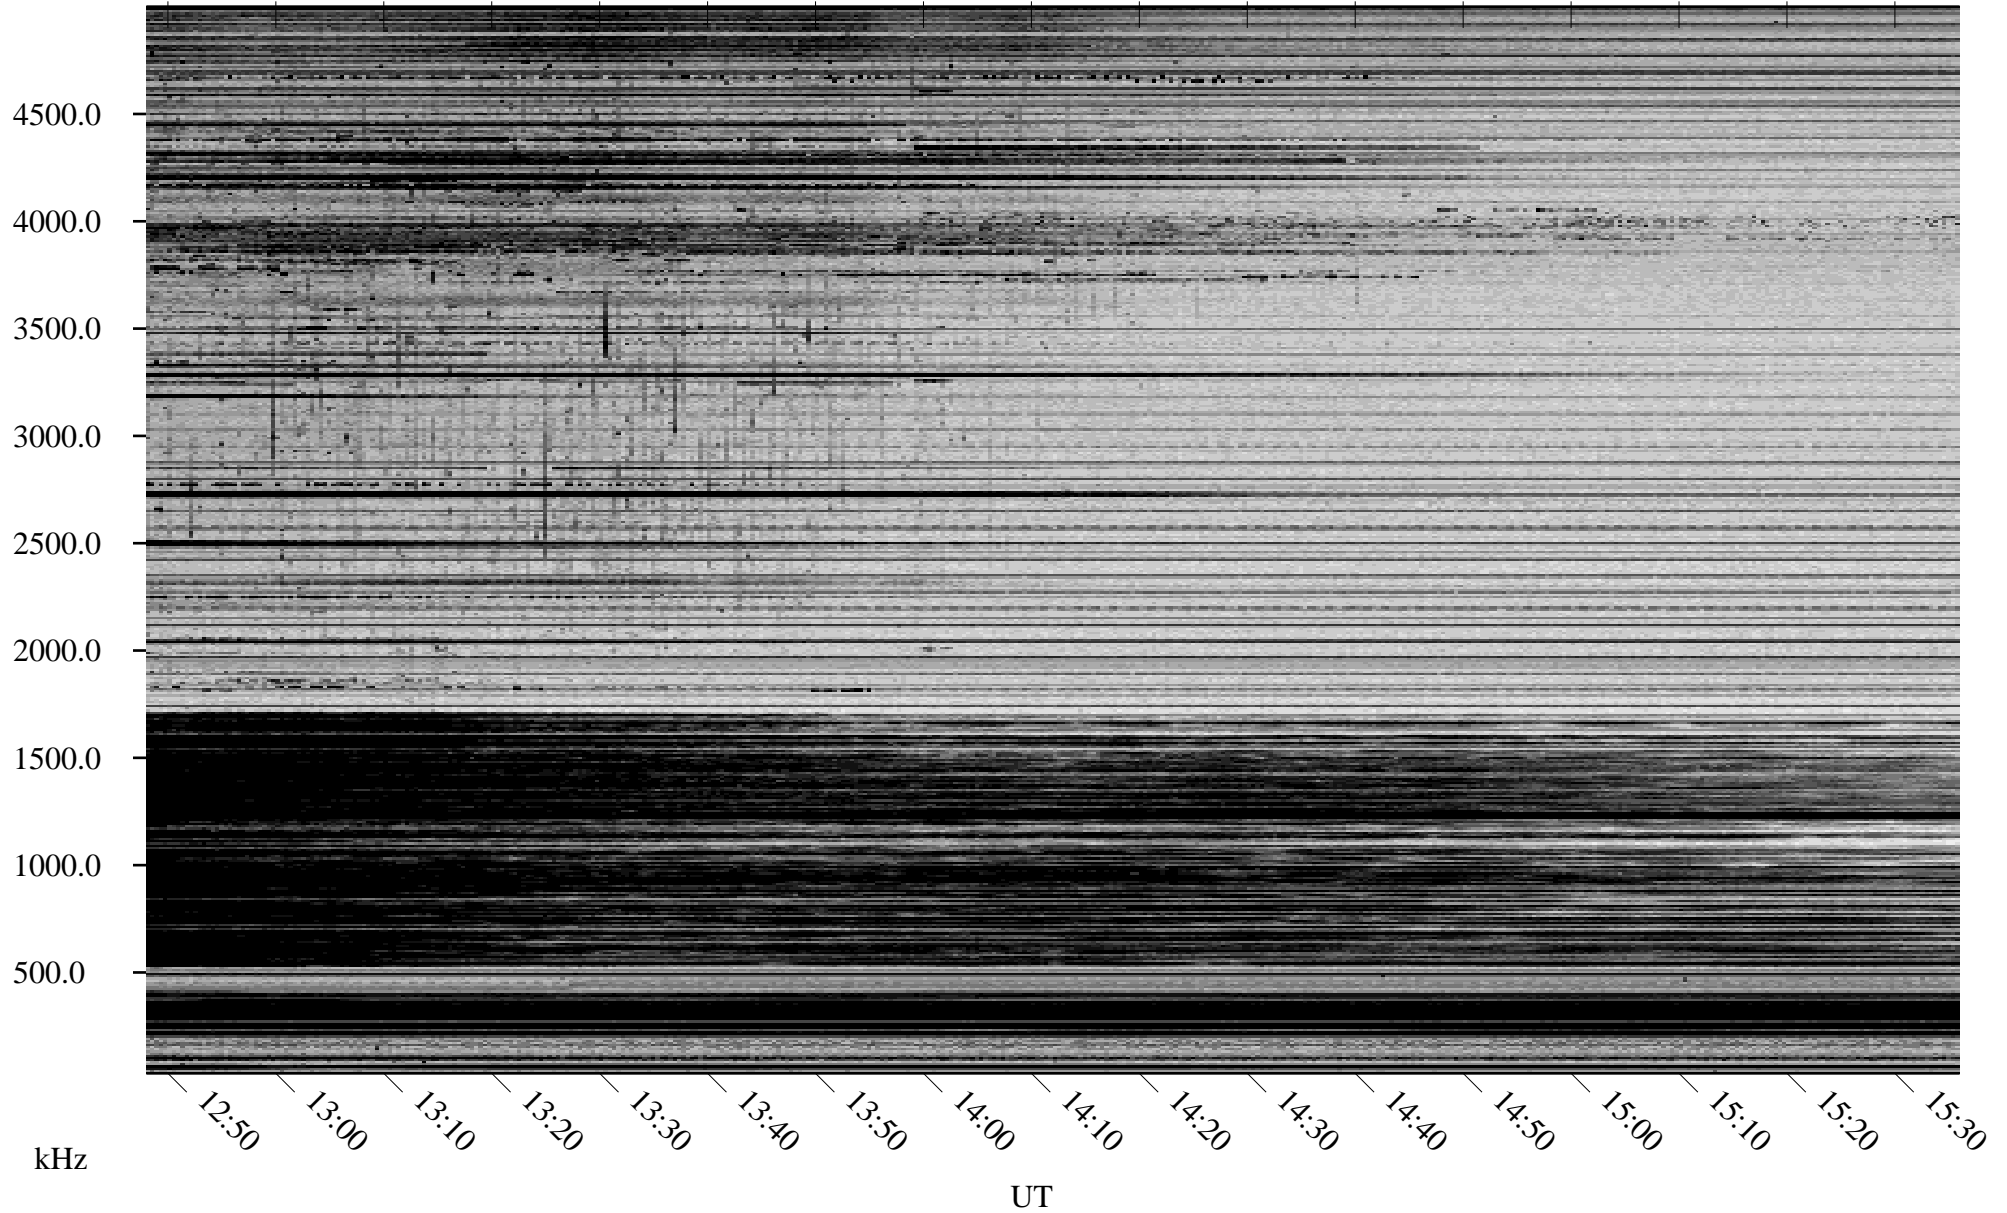

02/25/2007 Churchill, Manitoba

Linear Scale Black = 161 White = 15

CH07056L.R00m max_12

Page 1

02/25/2007 Churchill, Manitoba

Linear Scale Black = 161 White = 15

CH07056L.R00m max_12

Page 2

02/26/2007 Churchill, Manitoba

Linear Scale Black = 161 White = 15

CH07056L.R00m max_12

Page 3

02/26/2007 Churchill, Manitoba

Linear Scale Black = 161 White = 15

CH07056L.R00m max_12

Page 4

02/26/2007 Churchill, Manitoba

Linear Scale Black = 161 White = 15

CH07056L.R00m max_12

Page 5

02/26/2007 Churchill, Manitoba

Linear Scale Black = 161 White = 15

CH07056L.R00m max_12

Page 6

02/26/2007 Churchill, Manitoba

Linear Scale Black = 161 White = 15

CH07056L.R00m max_12

Page 7

02/26/2007 Churchill, Manitoba

Linear Scale Black = 161 White = 15

CH07056L.R00m max_12

Page 8