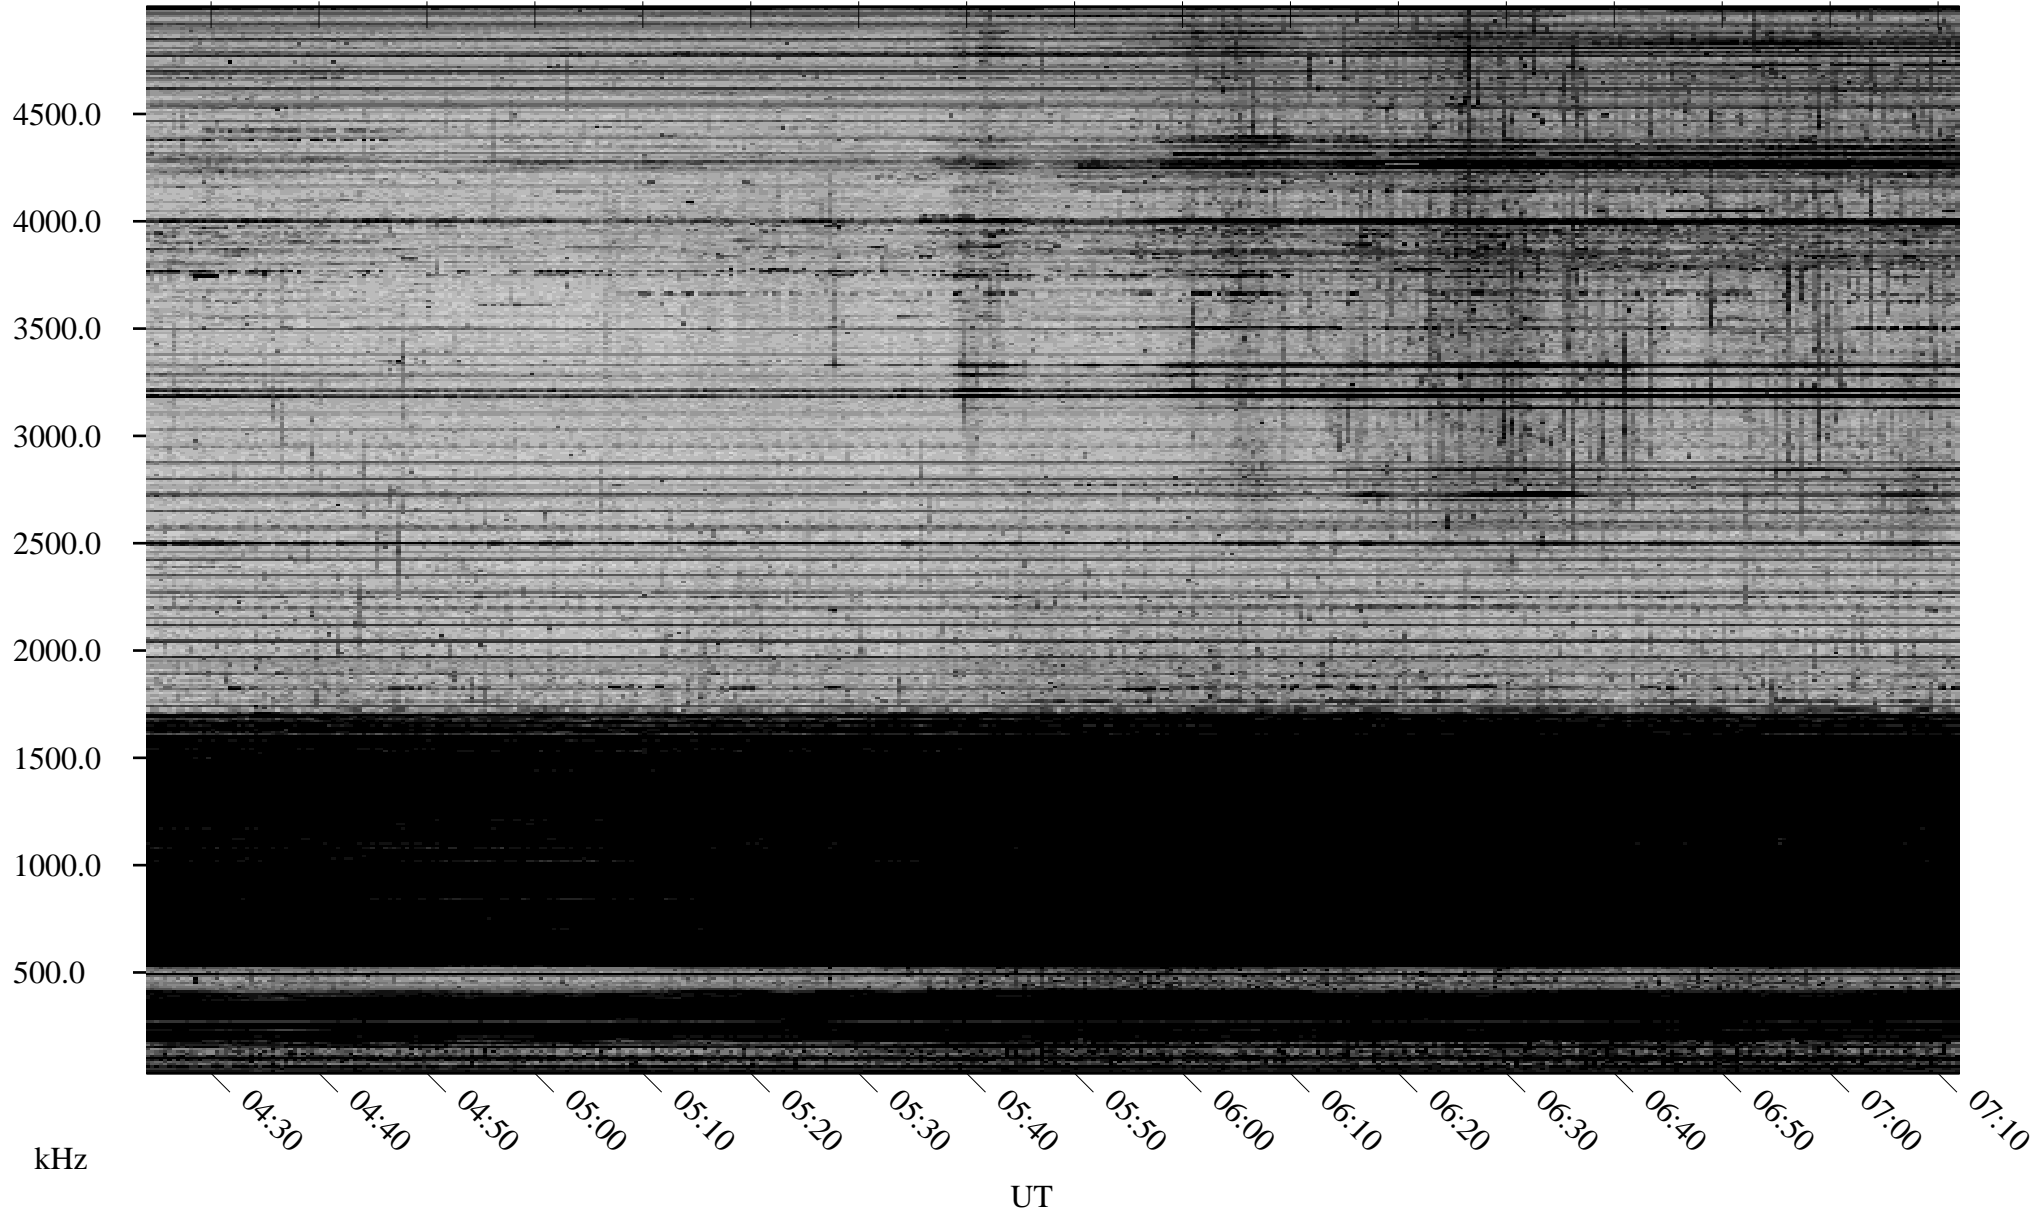

02/25/2007 Churchill, Manitoba

Linear Scale Black = 161 White = 15

CH07056L.R00m max_12

Page 1

02/25/2007 Churchill, Manitoba

Linear Scale Black = 161 White = 15

CH07056L.R00m max_12

Page 2

02/26/2007 Churchill, Manitoba

Linear Scale Black = 161 White = 15

CH07056L.R00m max_12

Page 3

02/26/2007 Churchill, Manitoba

Linear Scale Black = 161 White = 15

CH07056L.R00m max_12

Page 4

02/26/2007 Churchill, Manitoba

Linear Scale Black = 161 White = 15

CH07056L.R00m max_12

Page 5

02/26/2007 Churchill, Manitoba

Linear Scale Black = 161 White = 15

CH07056L.R00m max_12

Page 6

02/26/2007 Churchill, Manitoba

Linear Scale Black = 161 White = 15

CH07056L.R00m max_12

Page 7

02/26/2007 Churchill, Manitoba

Linear Scale Black = 161 White = 15

CH07056L.R00m max_12

Page 8