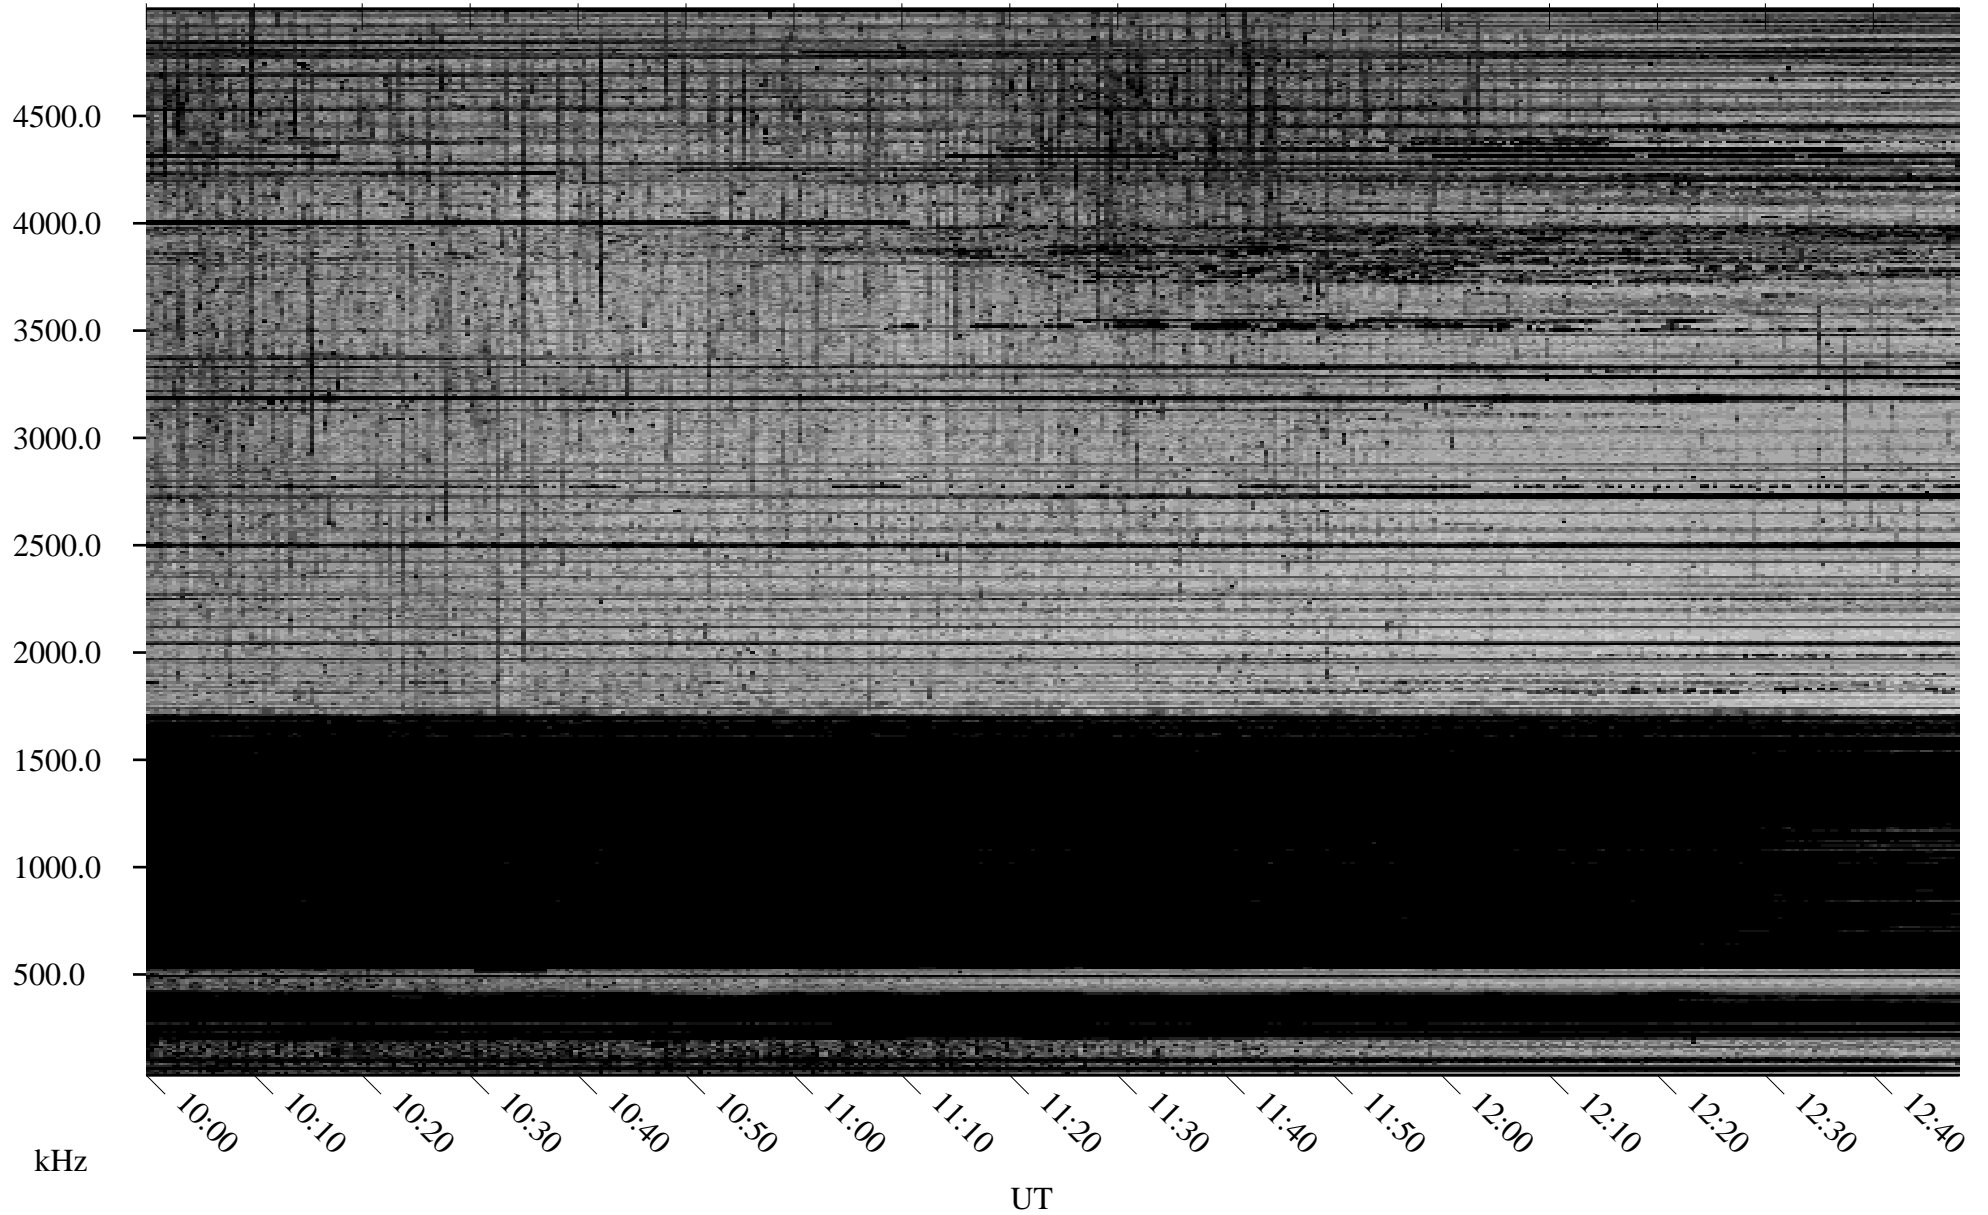

02/25/2007 Churchill, Manitoba

Linear Scale Black = 161 White = 15

CH07056L.R00m max_12

Page 1

02/25/2007 Churchill, Manitoba

Linear Scale Black = 161 White = 15

CH07056L.R00m max_12

Page 2

02/26/2007 Churchill, Manitoba

Linear Scale Black = 161 White = 15

CH07056L.R00m max_12

Page 3

02/26/2007 Churchill, Manitoba

Linear Scale Black = 161 White = 15

CH07056L.R00m max_12

Page 4

02/26/2007 Churchill, Manitoba

Linear Scale Black = 161 White = 15

CH07056L.R00m max_12

Page 5

02/26/2007 Churchill, Manitoba

Linear Scale Black = 161 White = 15

CH07056L.R00m max_12

Page 6

02/26/2007 Churchill, Manitoba

Linear Scale Black = 161 White = 15

CH07056L.R00m max_12

Page 7

02/26/2007 Churchill, Manitoba

Linear Scale Black = 161 White = 15

CH07056L.R00m max_12

Page 8