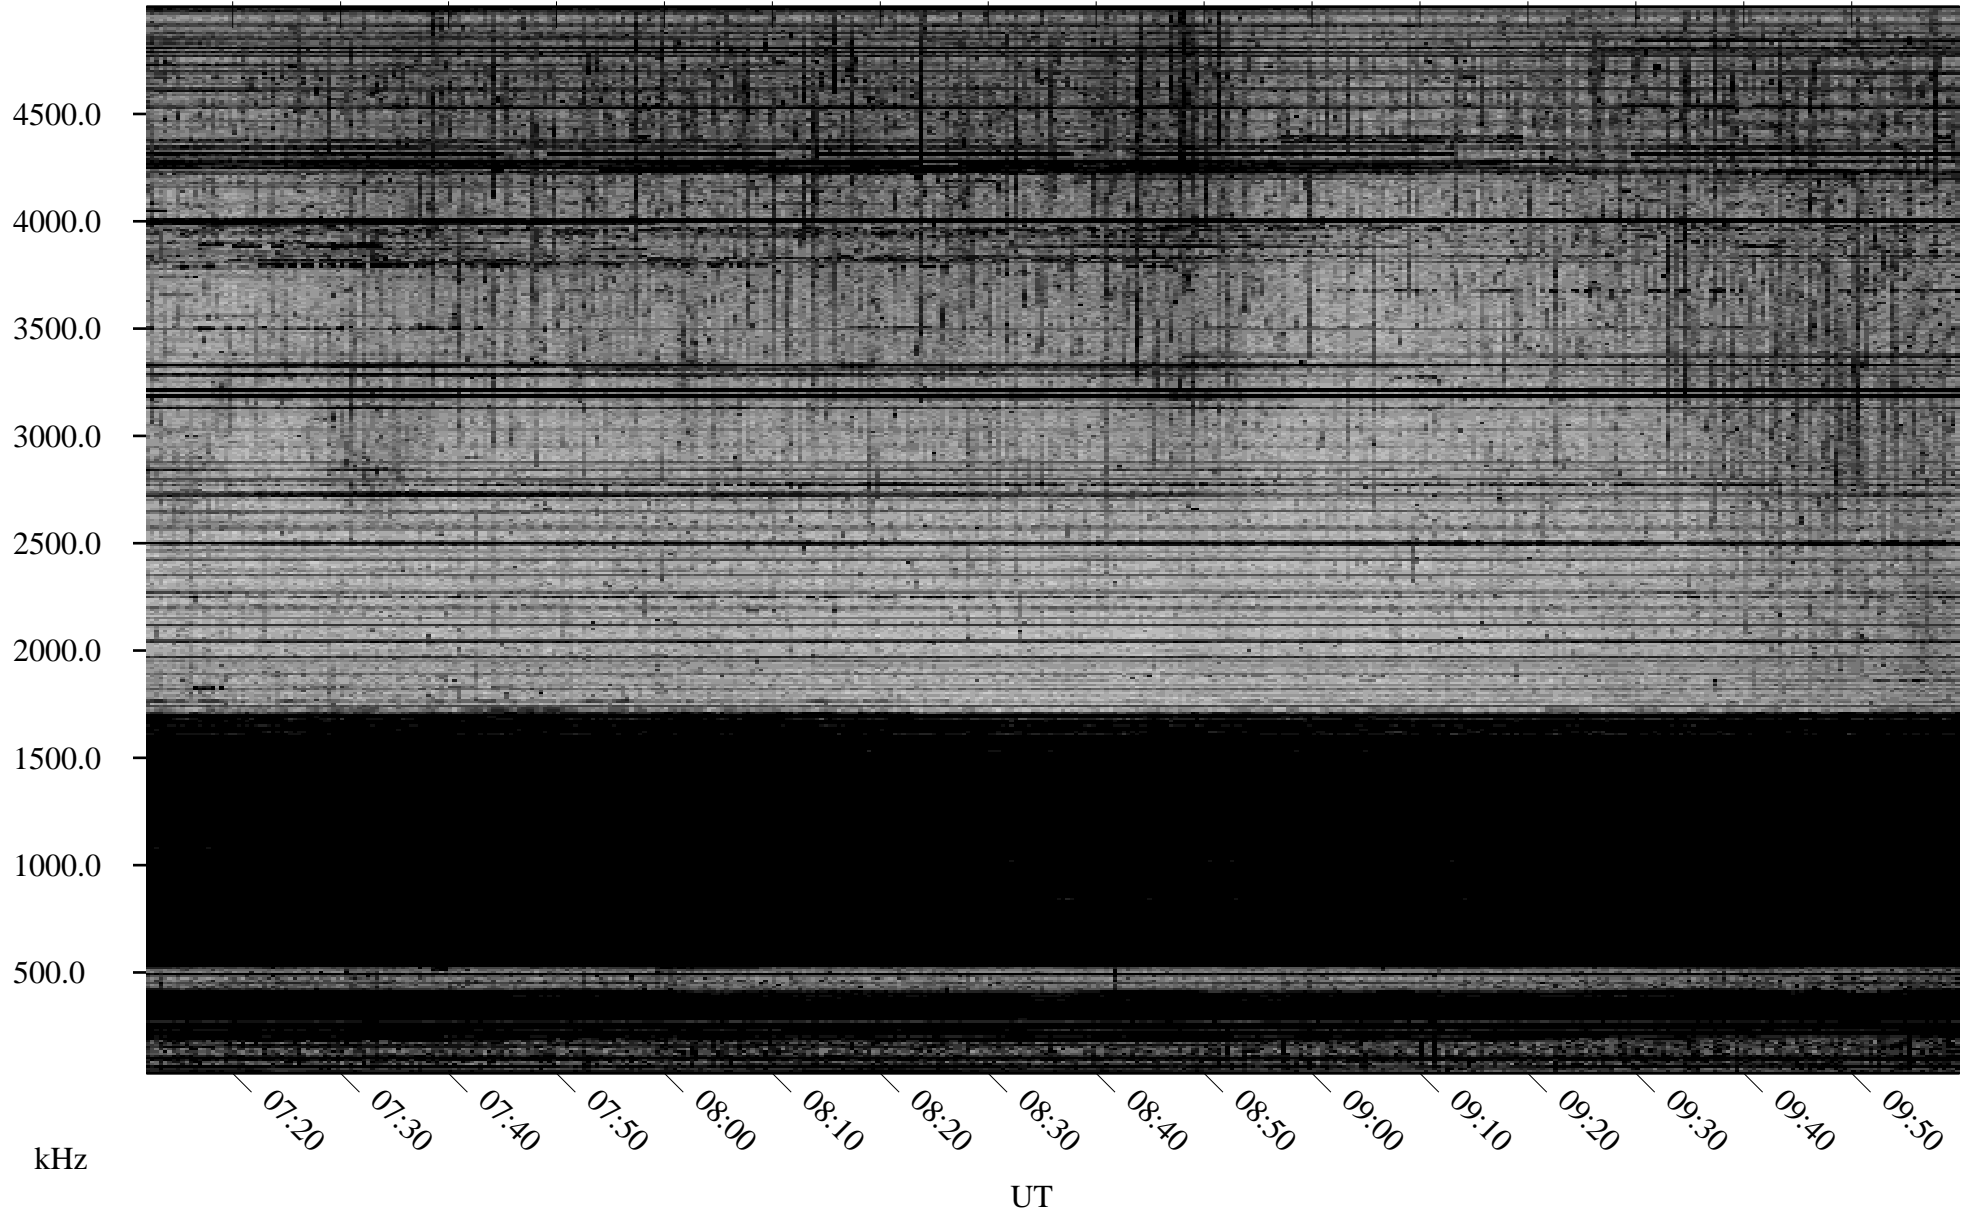

02/25/2007 Churchill, Manitoba

Linear Scale Black = 161 White = 15

CH07056L.R00m max_12

Page 1

02/25/2007 Churchill, Manitoba

Linear Scale Black = 161 White = 15

CH07056L.R00m max_12

Page 2

02/26/2007 Churchill, Manitoba

Linear Scale Black = 161 White = 15

CH07056L.R00m max_12

Page 3

02/26/2007 Churchill, Manitoba

Linear Scale Black = 161 White = 15

CH07056L.R00m max_12

Page 4

02/26/2007 Churchill, Manitoba

Linear Scale Black = 161 White = 15

CH07056L.R00m max_12

Page 5

02/26/2007 Churchill, Manitoba

Linear Scale Black = 161 White = 15

CH07056L.R00m max_12

Page 6

02/26/2007 Churchill, Manitoba

Linear Scale Black = 161 White = 15

CH07056L.R00m max_12

Page 7

02/26/2007 Churchill, Manitoba

Linear Scale Black = 161 White = 15

CH07056L.R00m max_12

Page 8