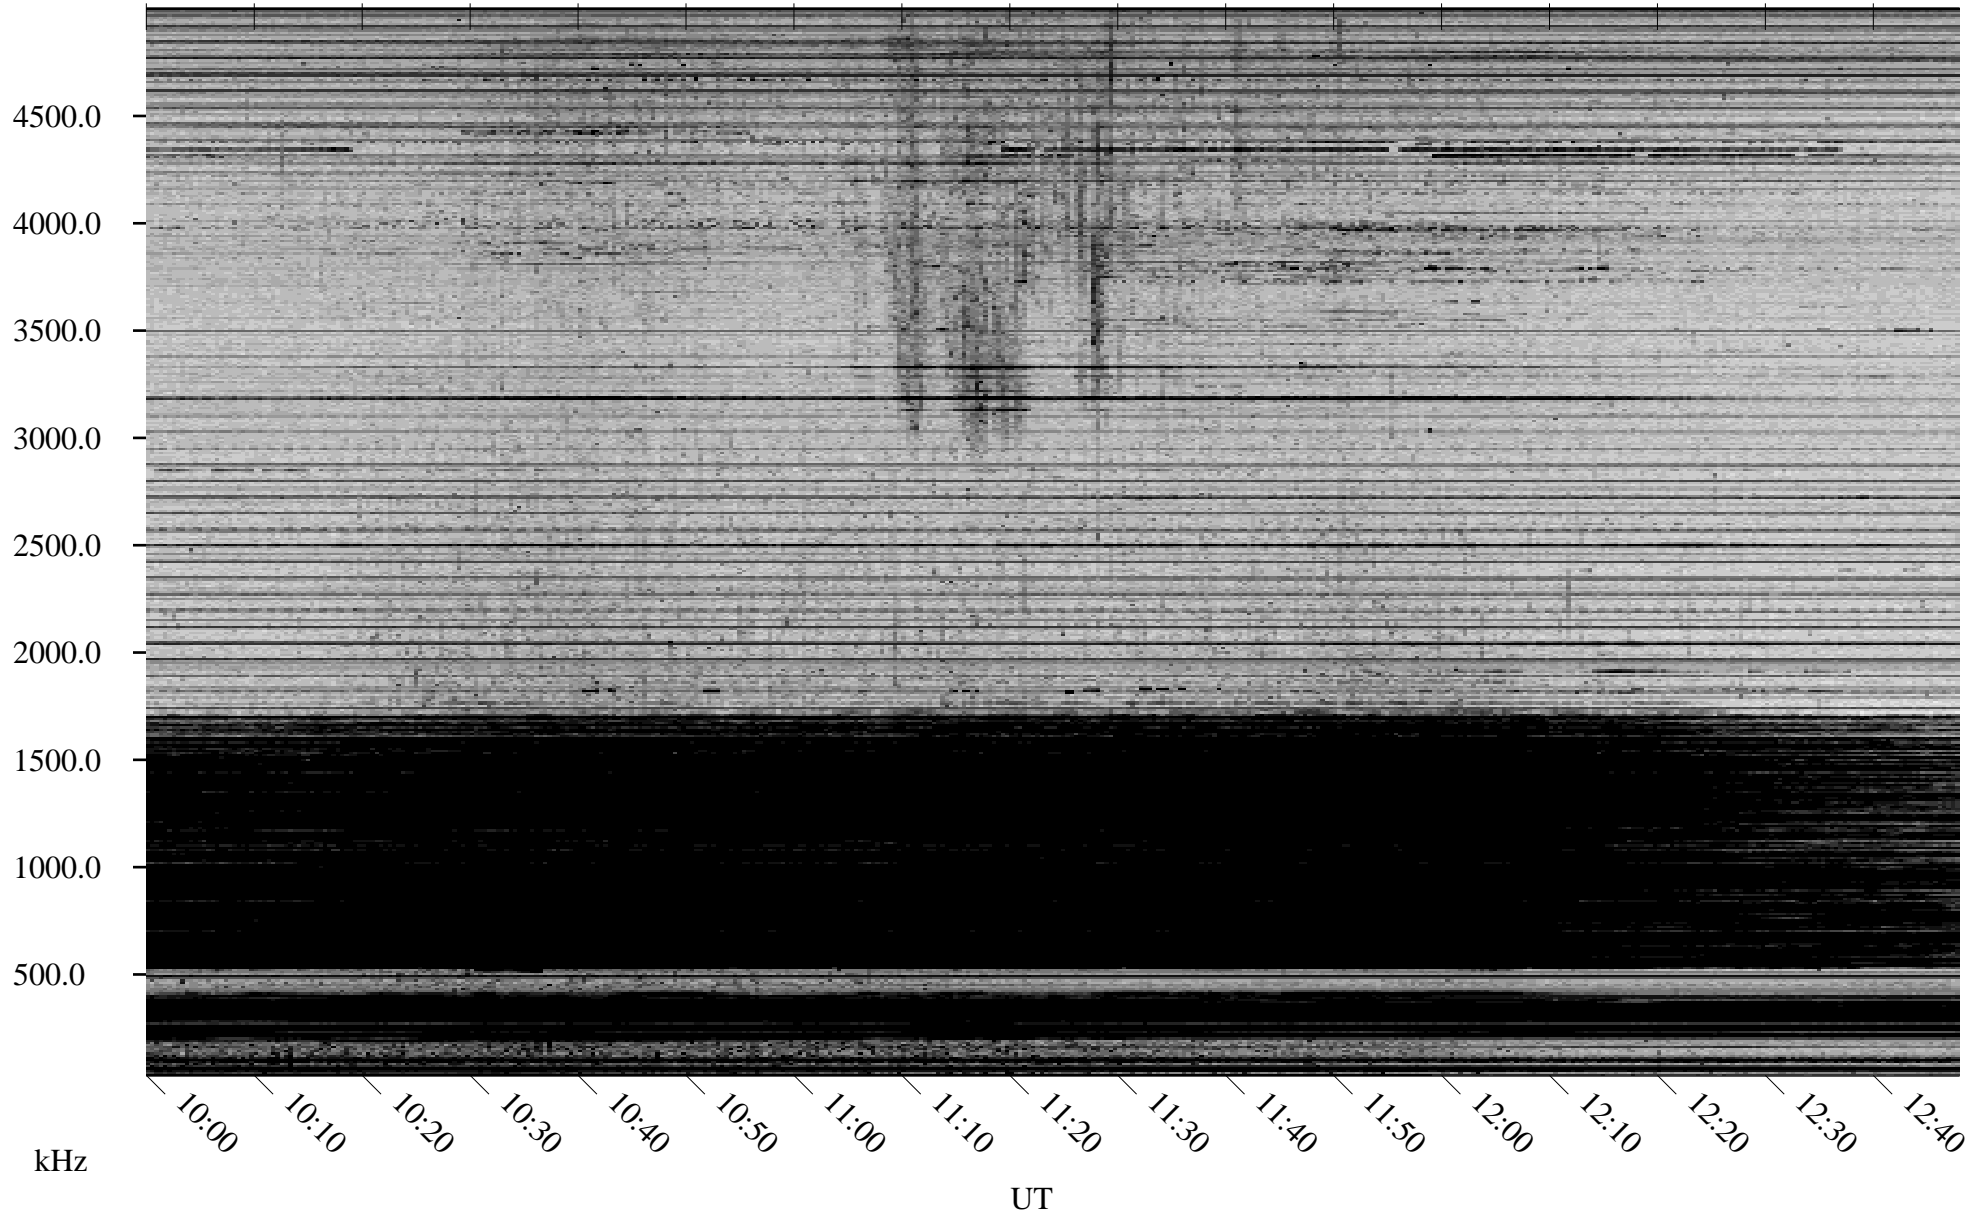

02/26/2007 Churchill, Manitoba

Linear Scale Black = 161 White = 15

CH07057L.R00m max_12

Page 1

02/26/2007 Churchill, Manitoba

Linear Scale Black = 161 White = 15

CH07057L.R00m max_12

Page 2

02/27/2007 Churchill, Manitoba

Linear Scale Black = 161 White = 15

CH07057L.R00m max_12

Page 3

02/27/2007 Churchill, Manitoba

Linear Scale Black = 161 White = 15

CH07057L.R00m max_12

Page 4

02/27/2007 Churchill, Manitoba

Linear Scale Black = 161 White = 15

CH07057L.R00m max_12

Page 5

02/27/2007 Churchill, Manitoba

Linear Scale Black = 161 White = 15

CH07057L.R00m max_12

Page 6

02/27/2007 Churchill, Manitoba

Linear Scale Black = 161 White = 15

CH07057L.R00m max_12

Page 7

02/27/2007 Churchill, Manitoba

Linear Scale Black = 161 White = 15

CH07057L.R00m max_12

Page 8