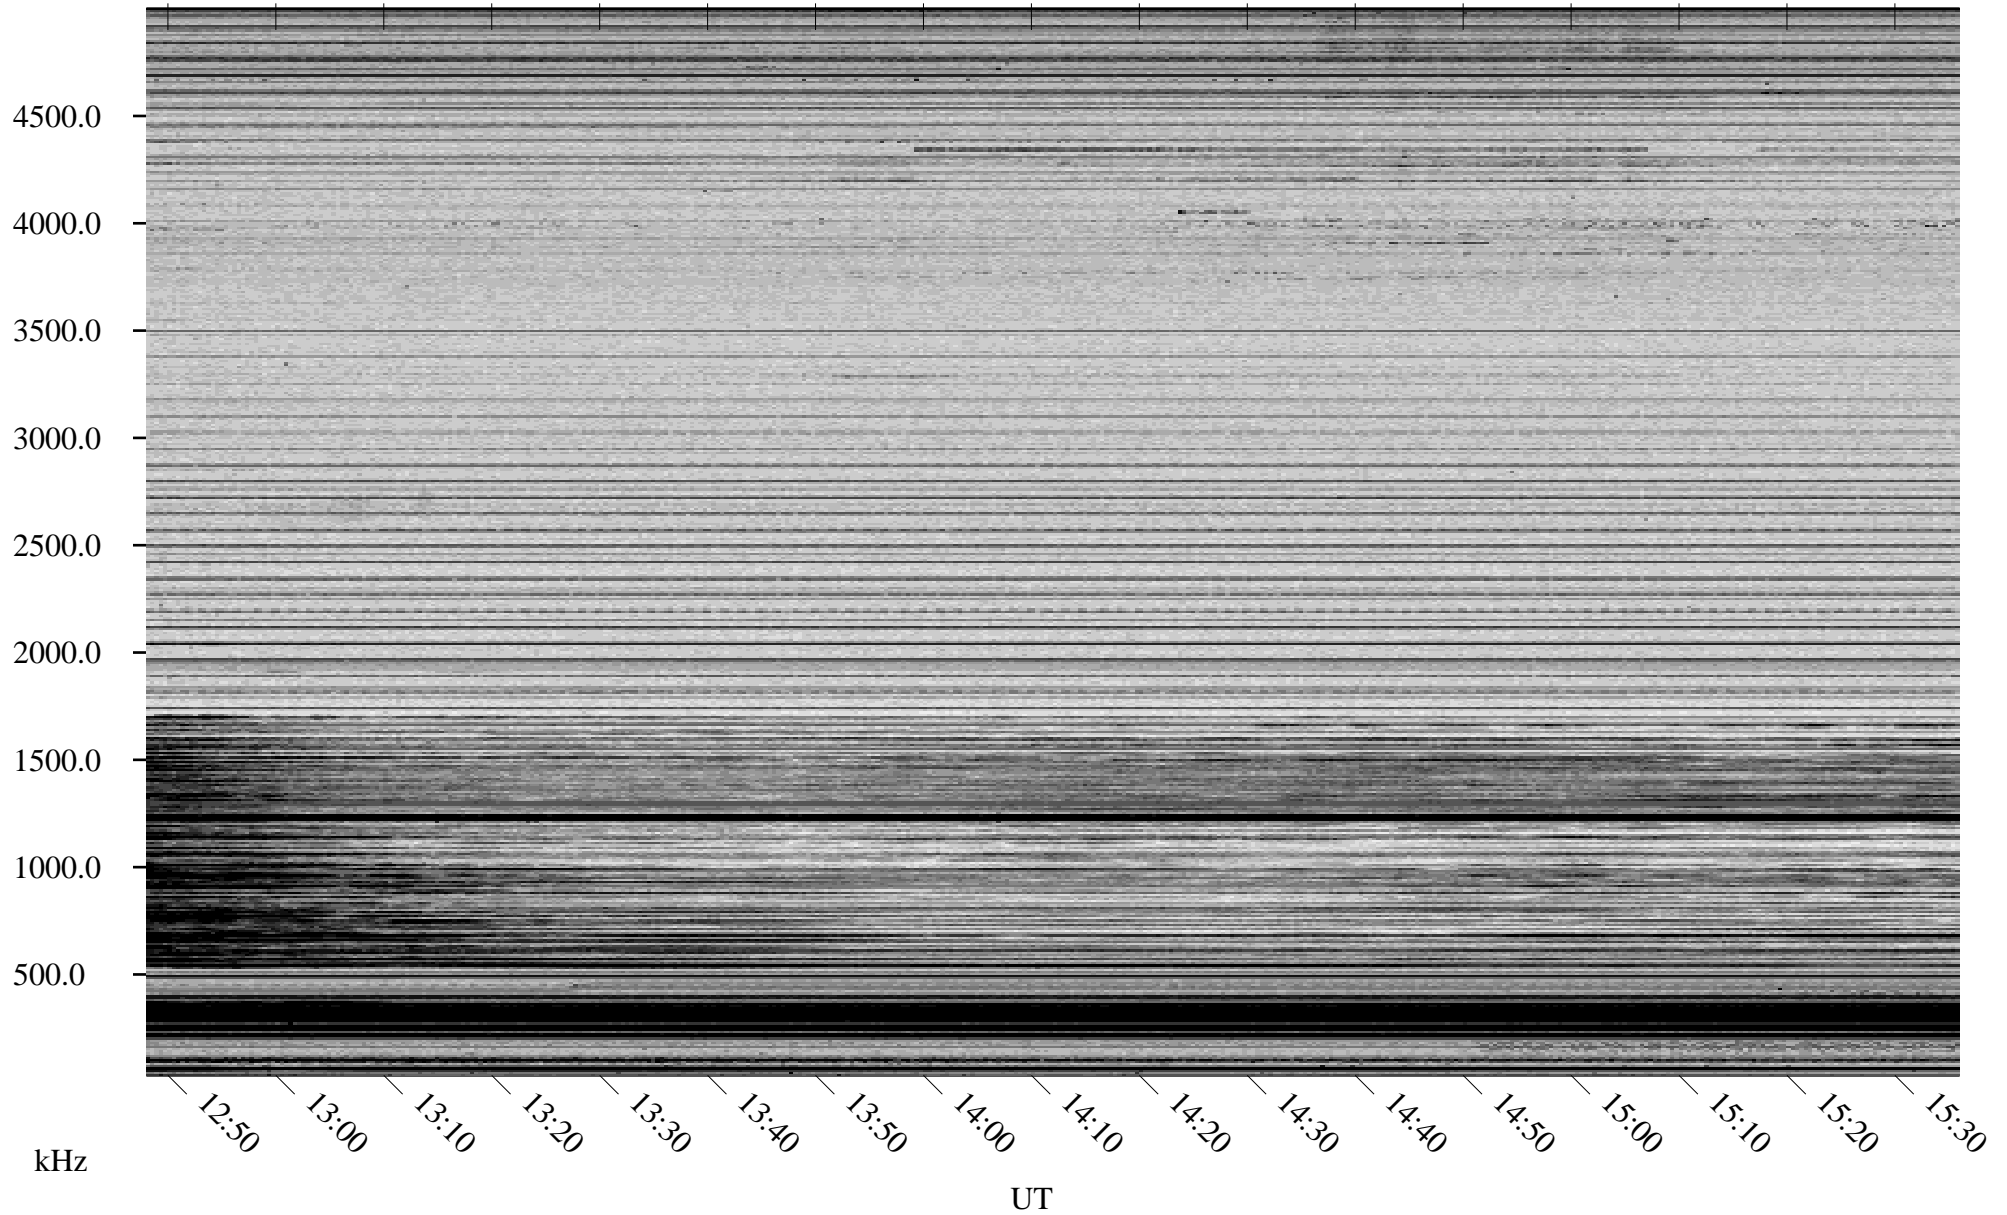

02/26/2007 Churchill, Manitoba

Linear Scale Black = 161 White = 15

CH07057L.R00m max_12

Page 1

02/26/2007 Churchill, Manitoba

Linear Scale Black = 161 White = 15

CH07057L.R00m max_12

Page 2

02/27/2007 Churchill, Manitoba

Linear Scale Black = 161 White = 15

CH07057L.R00m max_12

Page 3

02/27/2007 Churchill, Manitoba

Linear Scale Black = 161 White = 15

CH07057L.R00m max_12

Page 4

02/27/2007 Churchill, Manitoba

Linear Scale Black = 161 White = 15

CH07057L.R00m max_12

Page 5

02/27/2007 Churchill, Manitoba

Linear Scale Black = 161 White = 15

CH07057L.R00m max_12

Page 6

02/27/2007 Churchill, Manitoba

Linear Scale Black = 161 White = 15

CH07057L.R00m max_12

Page 7

02/27/2007 Churchill, Manitoba

Linear Scale Black = 161 White = 15

CH07057L.R00m max_12

Page 8