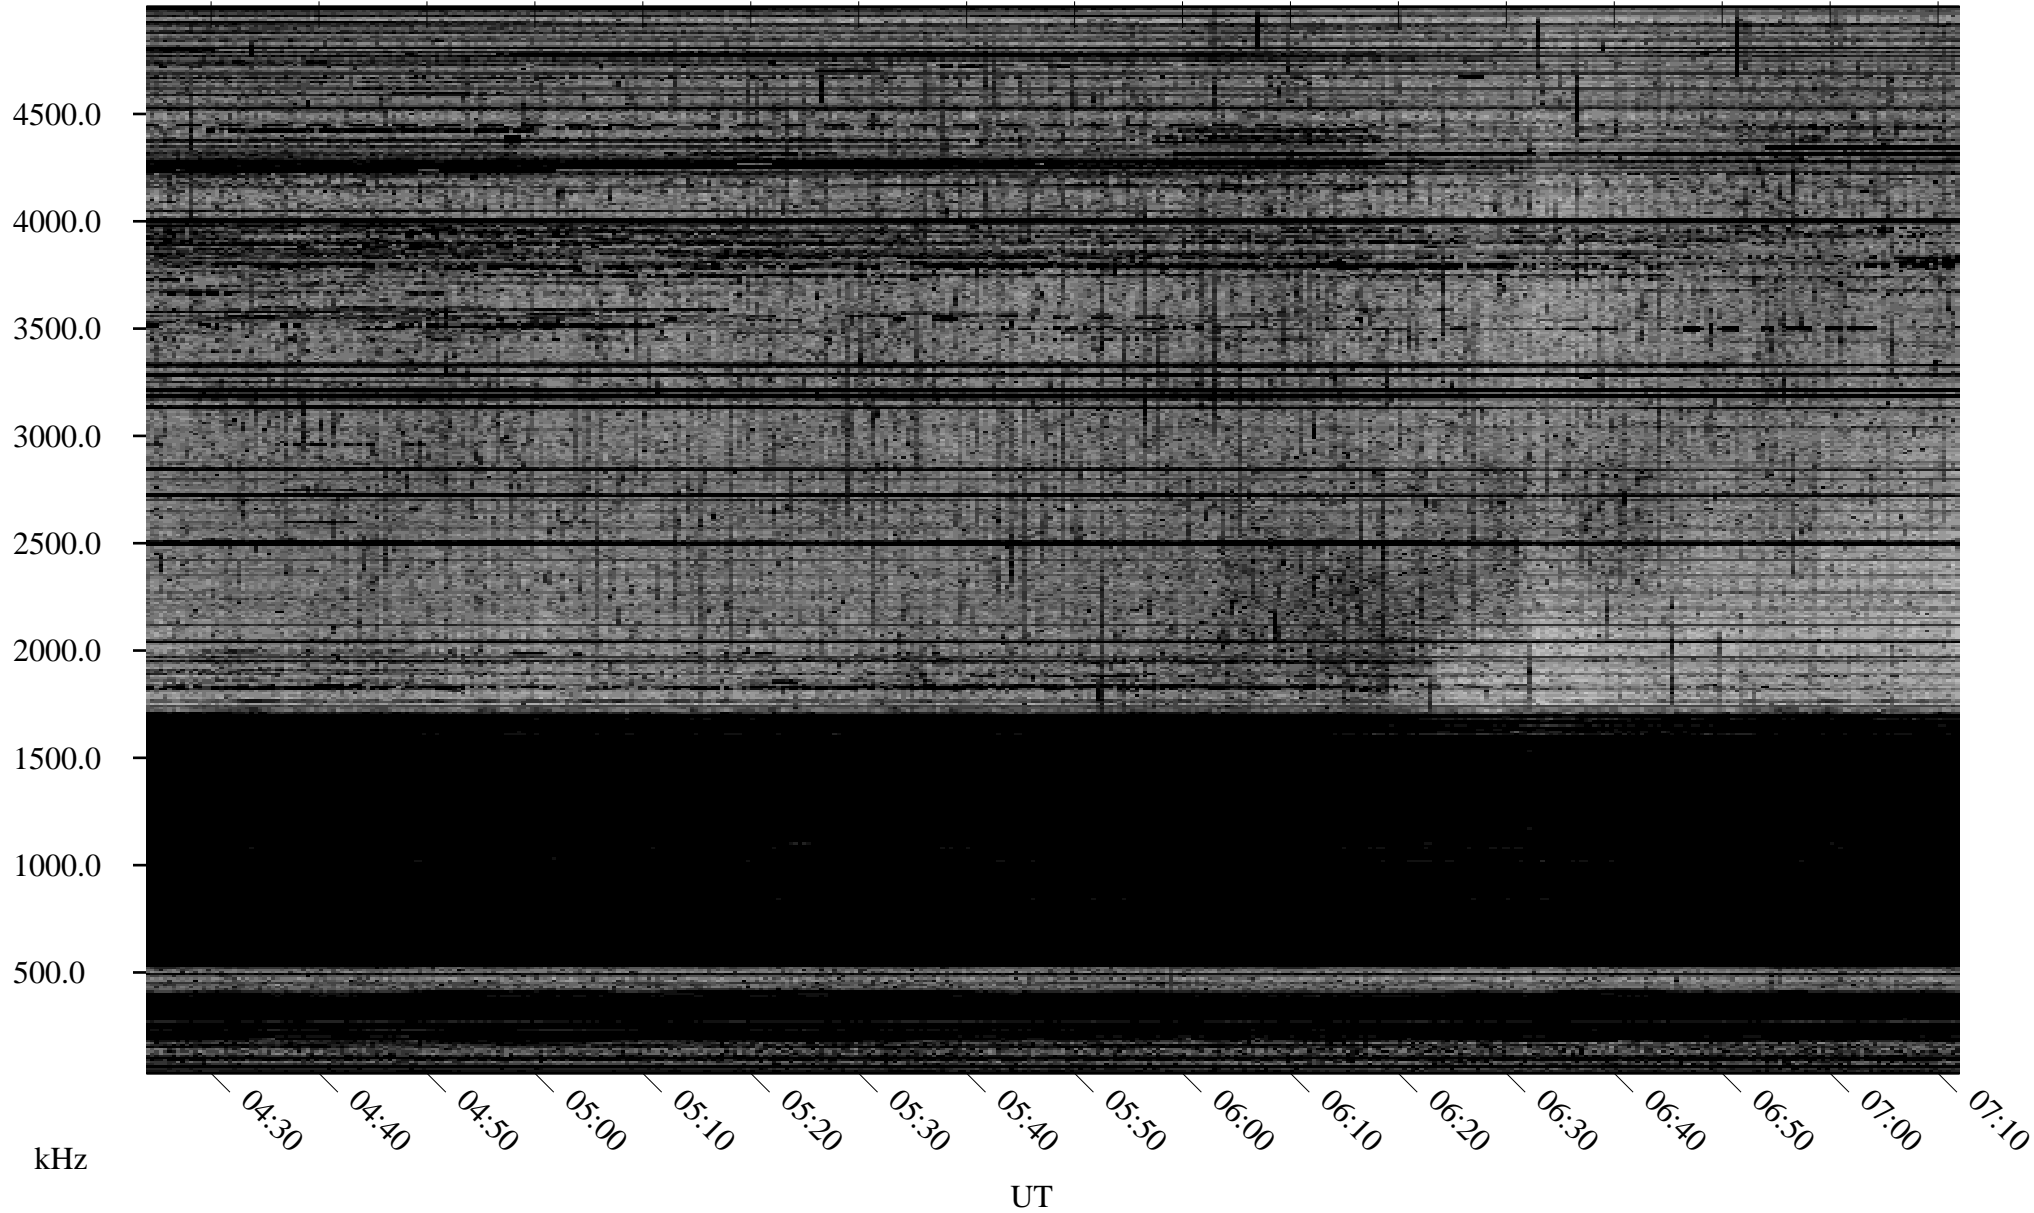

02/26/2007 Churchill, Manitoba

Linear Scale Black = 161 White = 15

CH07057L.R00m max_12

Page 1

02/26/2007 Churchill, Manitoba

Linear Scale Black = 161 White = 15

CH07057L.R00m max_12

Page 2

02/27/2007 Churchill, Manitoba

Linear Scale Black = 161 White = 15

CH07057L.R00m max_12

Page 3

02/27/2007 Churchill, Manitoba

Linear Scale Black = 161 White = 15

CH07057L.R00m max_12

Page 4

02/27/2007 Churchill, Manitoba

Linear Scale Black = 161 White = 15

CH07057L.R00m max_12

Page 5

02/27/2007 Churchill, Manitoba

Linear Scale Black = 161 White = 15

CH07057L.R00m max_12

Page 6

02/27/2007 Churchill, Manitoba

Linear Scale Black = 161 White = 15

CH07057L.R00m max_12

Page 7

02/27/2007 Churchill, Manitoba

Linear Scale Black = 161 White = 15

CH07057L.R00m max_12

Page 8