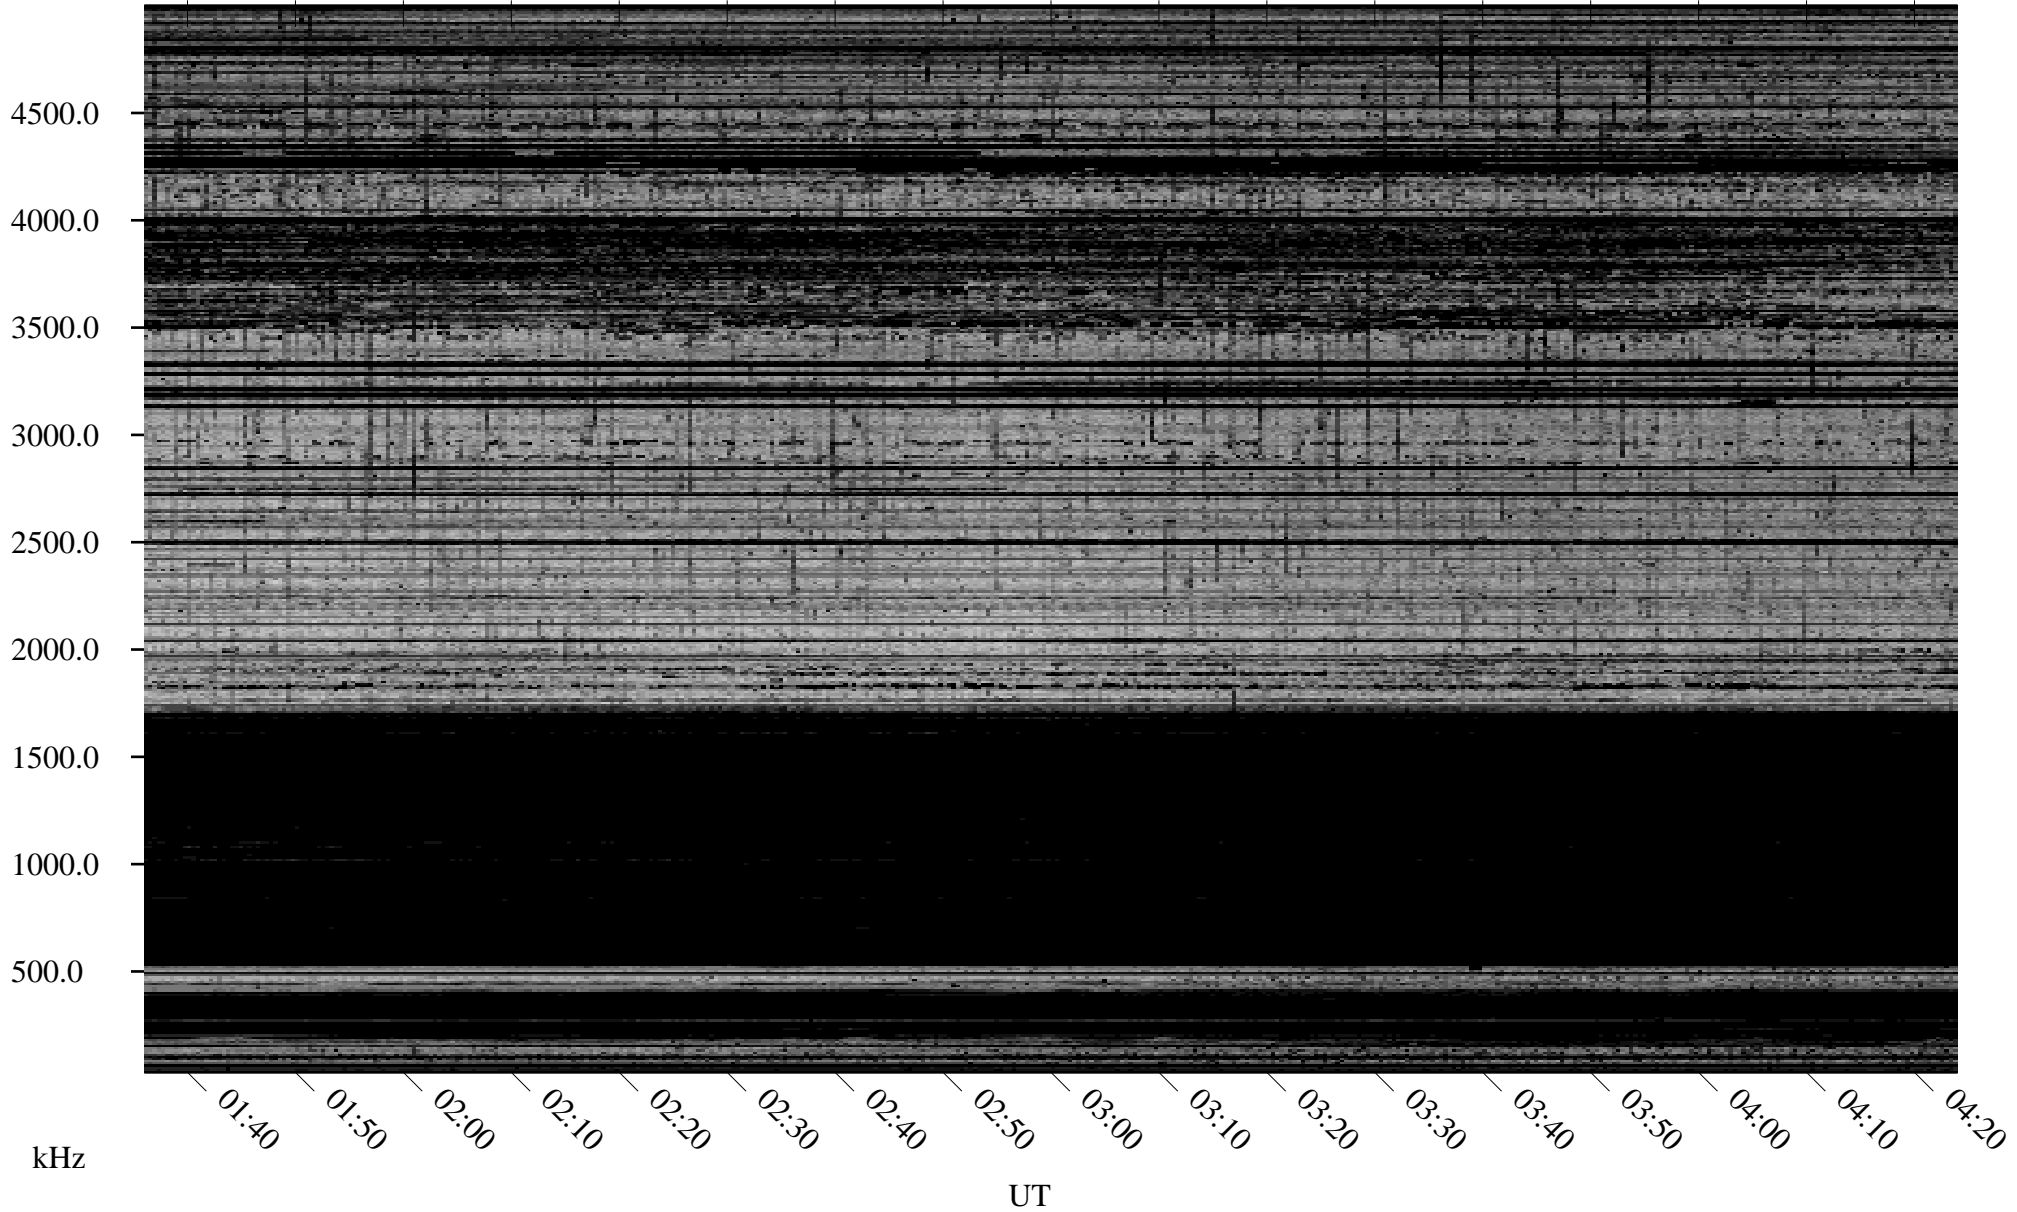

02/26/2007 Churchill, Manitoba

Linear Scale Black = 161 White = 15

CH07057L.R00m max_12

Page 1

02/26/2007 Churchill, Manitoba

Linear Scale Black = 161 White = 15

CH07057L.R00m max_12

Page 2

02/27/2007 Churchill, Manitoba

Linear Scale Black = 161 White = 15

CH07057L.R00m max_12

Page 3

02/27/2007 Churchill, Manitoba

Linear Scale Black = 161 White = 15

CH07057L.R00m max_12

Page 4

02/27/2007 Churchill, Manitoba

Linear Scale Black = 161 White = 15

CH07057L.R00m max_12

Page 5

02/27/2007 Churchill, Manitoba

Linear Scale Black = 161 White = 15

CH07057L.R00m max_12

Page 6

02/27/2007 Churchill, Manitoba

Linear Scale Black = 161 White = 15

CH07057L.R00m max_12

Page 7

02/27/2007 Churchill, Manitoba

Linear Scale Black = 161 White = 15

CH07057L.R00m max_12

Page 8