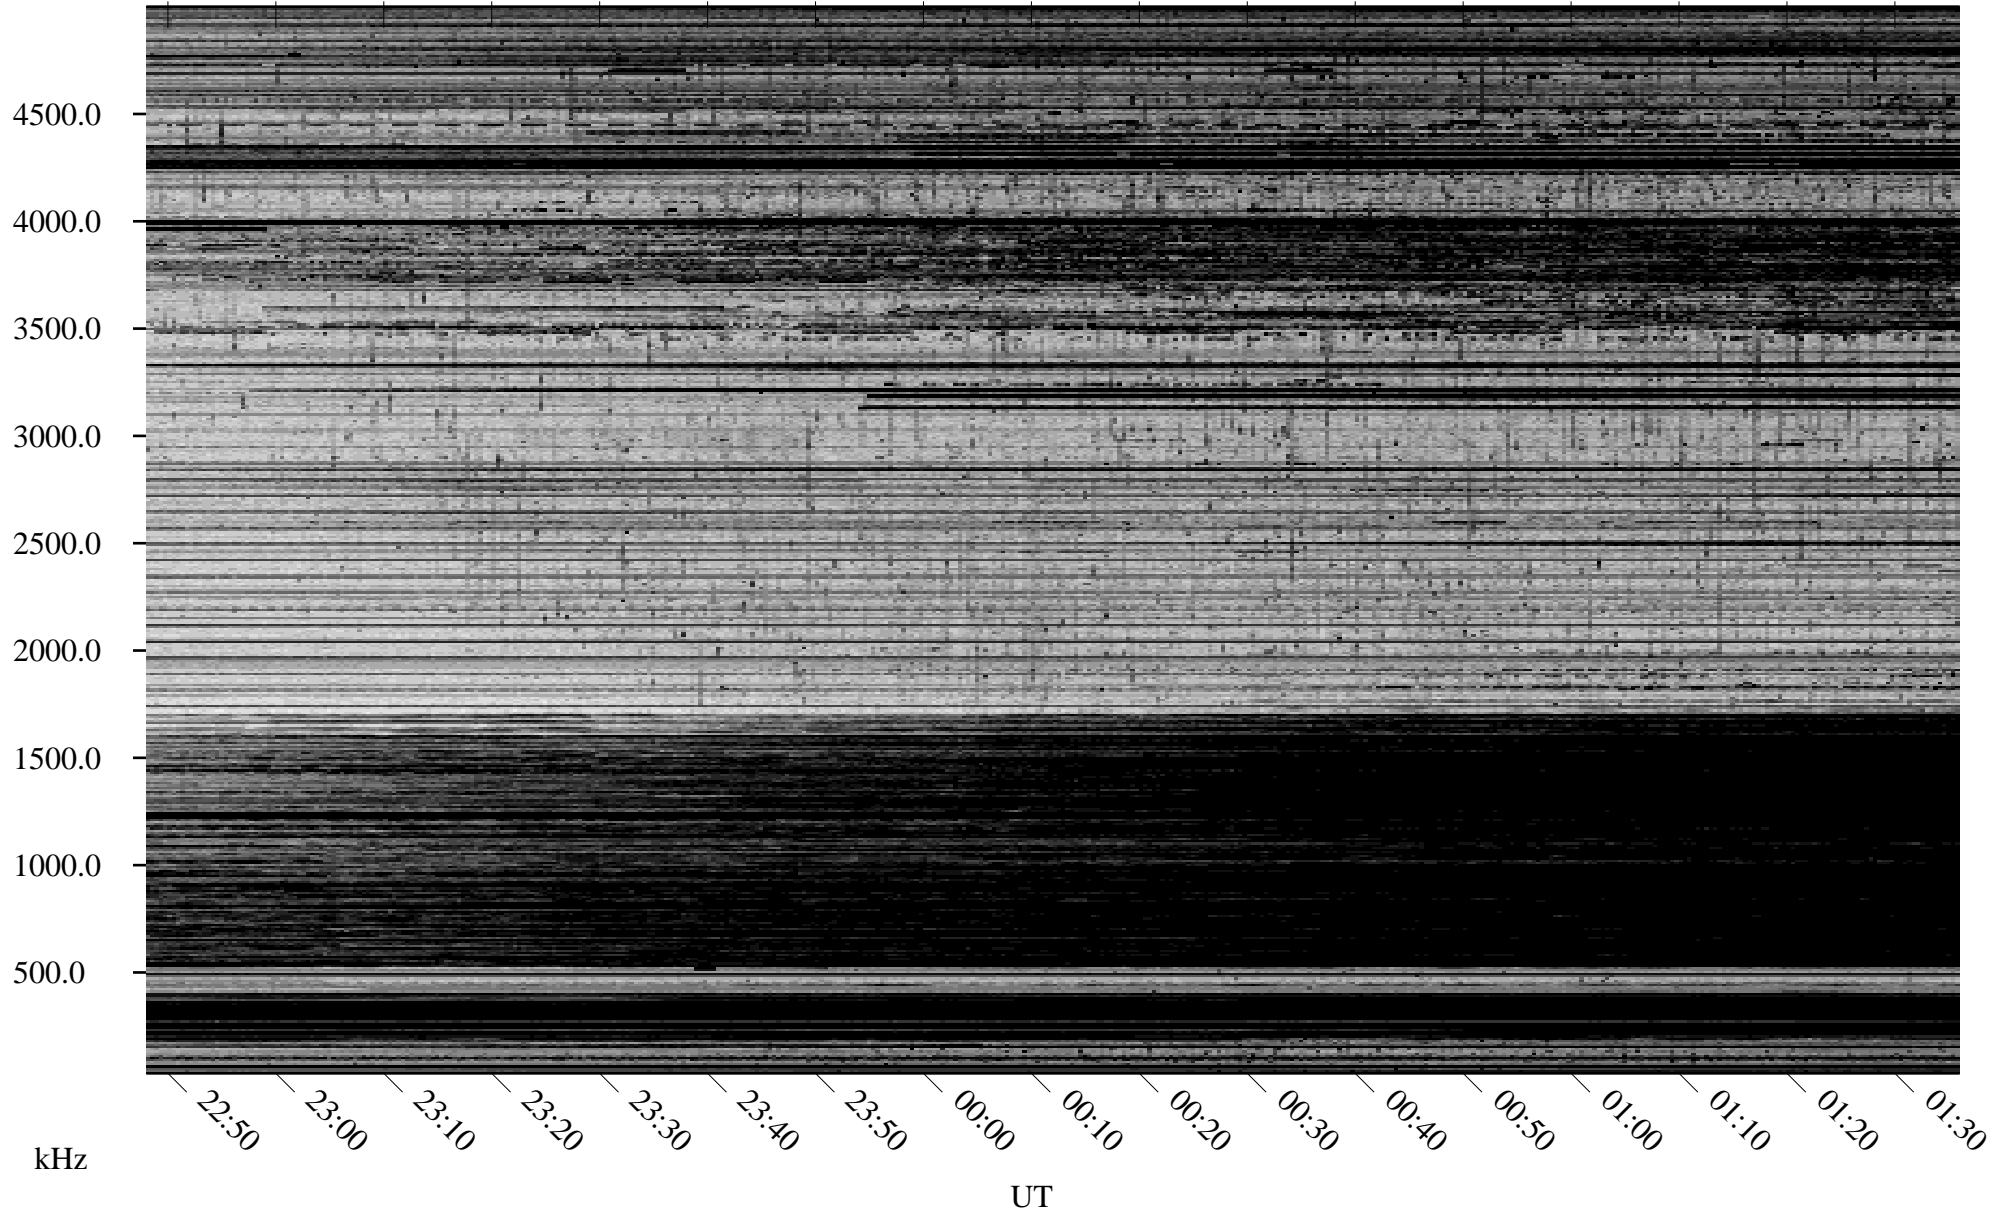

02/26/2007 Churchill, Manitoba

Linear Scale Black = 161 White = 15

CH07057L.R00m max_12

Page 1

02/26/2007 Churchill, Manitoba

Linear Scale Black = 161 White = 15

CH07057L.R00m max_12

Page 2

02/27/2007 Churchill, Manitoba

Linear Scale Black = 161 White = 15

CH07057L.R00m max_12

Page 3

02/27/2007 Churchill, Manitoba

Linear Scale Black = 161 White = 15

CH07057L.R00m max_12

Page 4

02/27/2007 Churchill, Manitoba

Linear Scale Black = 161 White = 15

CH07057L.R00m max_12

Page 5

02/27/2007 Churchill, Manitoba

Linear Scale Black = 161 White = 15

CH07057L.R00m max_12

Page 6

02/27/2007 Churchill, Manitoba

Linear Scale Black = 161 White = 15

CH07057L.R00m max_12

Page 7

02/27/2007 Churchill, Manitoba

Linear Scale Black = 161 White = 15

CH07057L.R00m max_12

Page 8