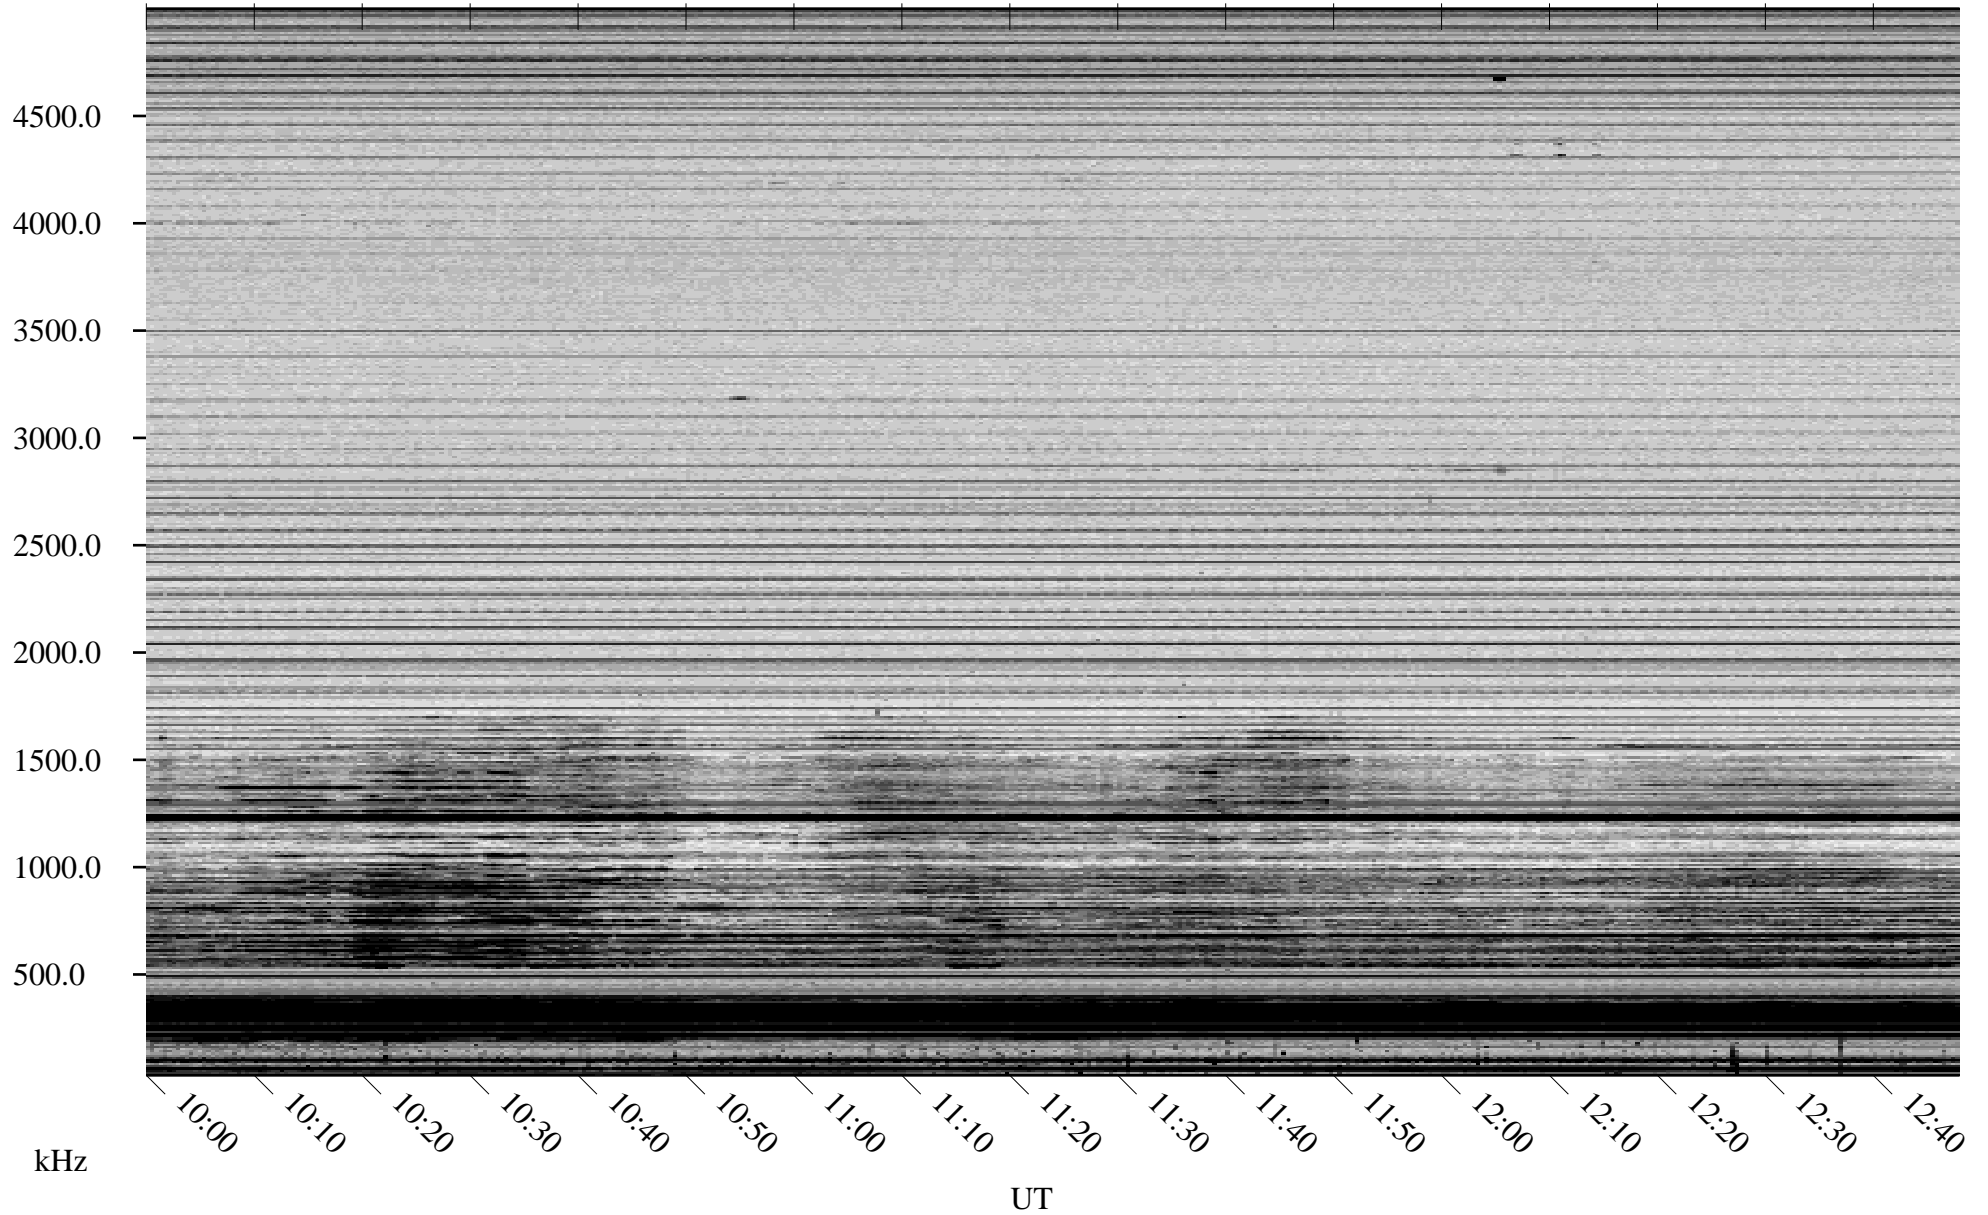

02/27/2007 Churchill, Manitoba

Linear Scale Black = 161 White = 15

CH07058L.R00m max_12

Page 1

02/27/2007 Churchill, Manitoba

Linear Scale Black = 161 White = 15

CH07058L.R00m max_12

Page 2

02/28/2007 Churchill, Manitoba

Linear Scale Black = 161 White = 15

CH07058L.R00m max_12

Page 3

02/28/2007 Churchill, Manitoba

Linear Scale Black = 161 White = 15

CH07058L.R00m max_12

Page 4

02/28/2007 Churchill, Manitoba

Linear Scale Black = 161 White = 15

CH07058L.R00m max_12

Page 5

02/28/2007 Churchill, Manitoba

Linear Scale Black = 161 White = 15

CH07058L.R00m max_12

Page 6

02/28/2007 Churchill, Manitoba

Linear Scale Black = 161 White = 15

CH07058L.R00m max_12

Page 7

02/28/2007 Churchill, Manitoba

Linear Scale Black = 161 White = 15

CH07058L.R00m max_12

Page 8