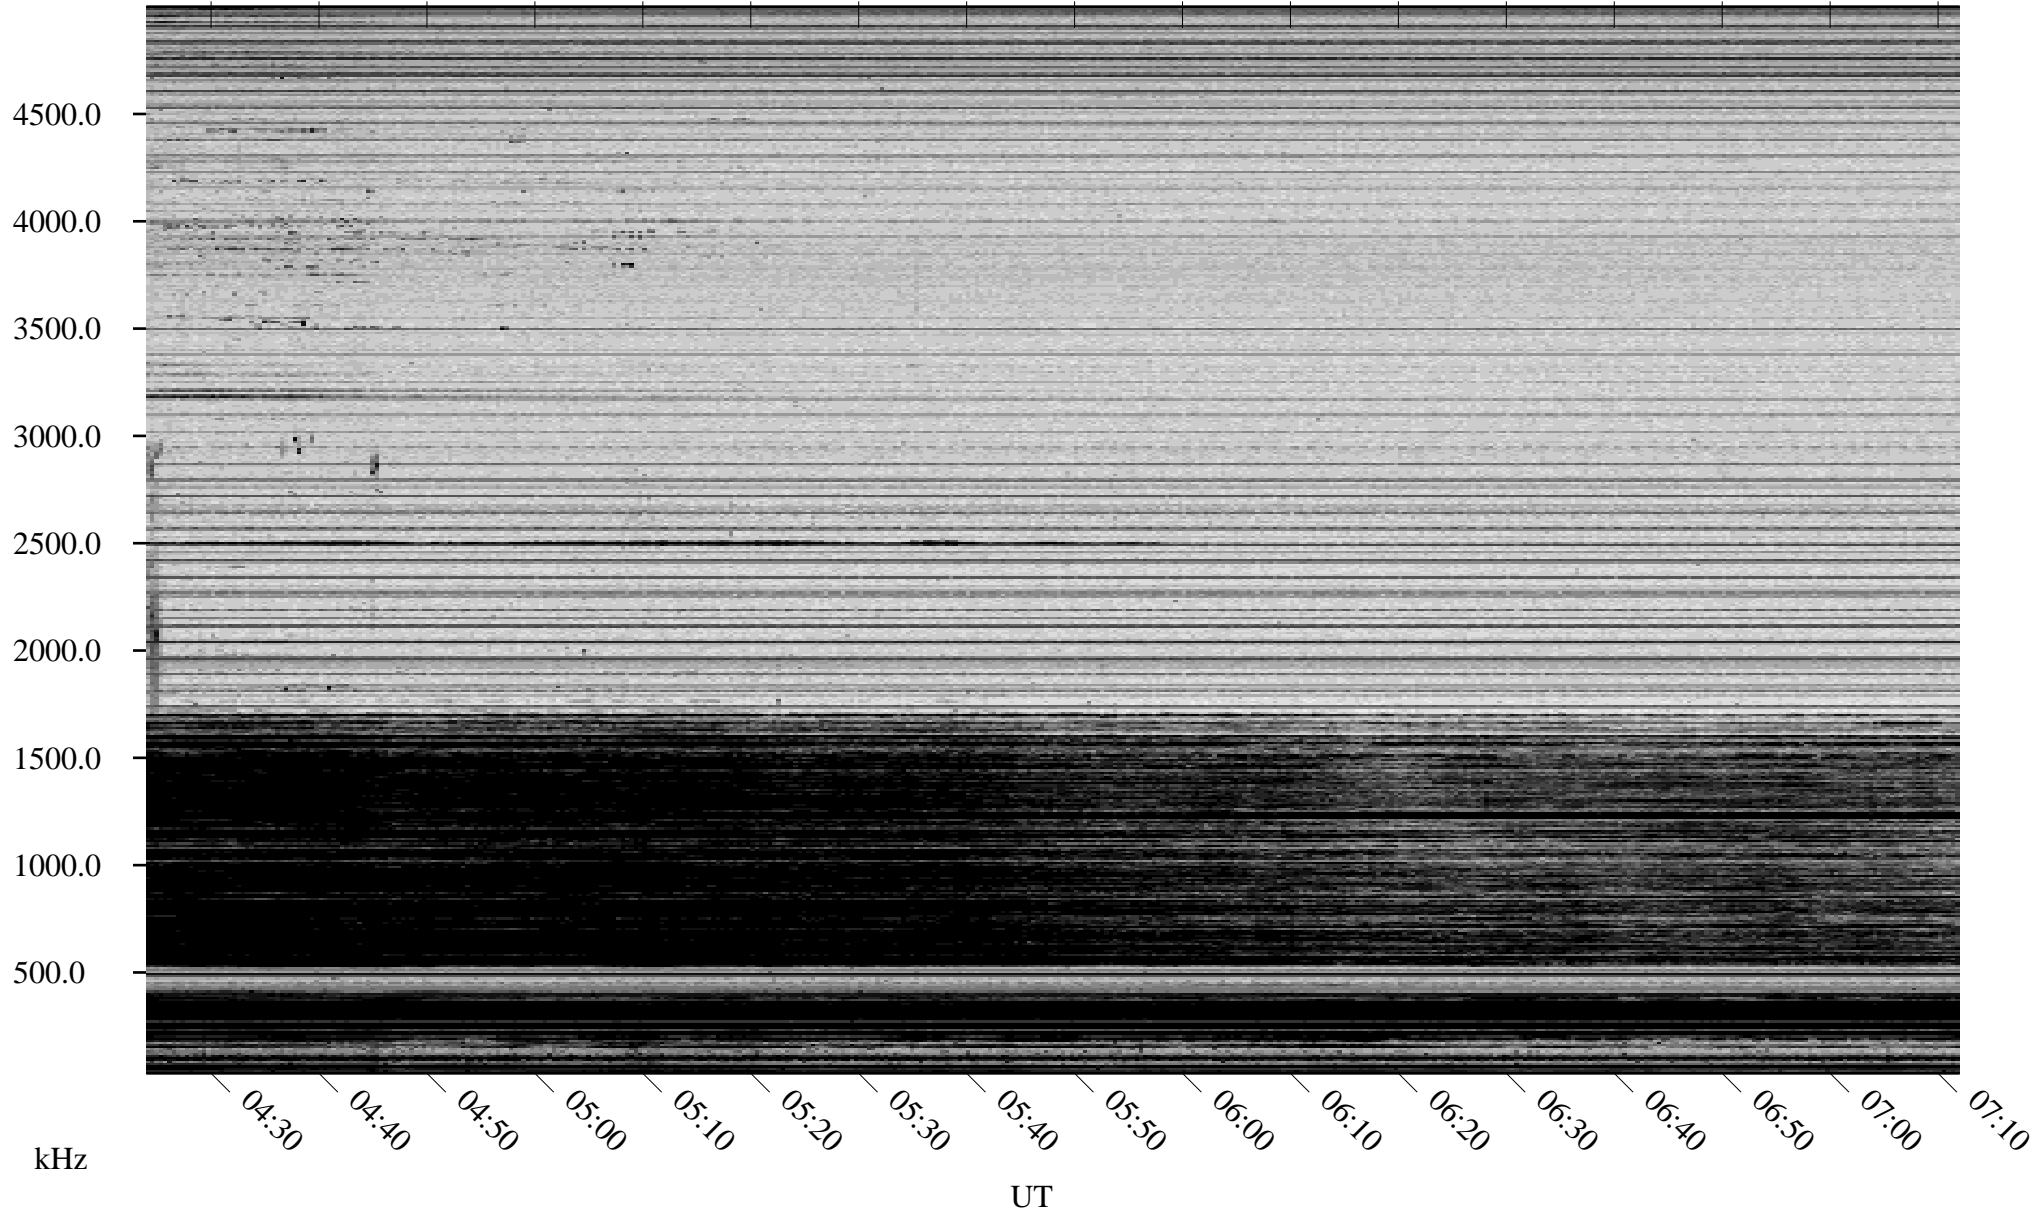

02/27/2007 Churchill, Manitoba

Linear Scale Black = 161 White = 15

CH07058L.R00m max_12

Page 1

02/27/2007 Churchill, Manitoba

Linear Scale Black = 161 White = 15

CH07058L.R00m max_12

Page 2

02/28/2007 Churchill, Manitoba

Linear Scale Black = 161 White = 15

CH07058L.R00m max_12

Page 3

02/28/2007 Churchill, Manitoba

Linear Scale Black = 161 White = 15

CH07058L.R00m max_12

Page 4

02/28/2007 Churchill, Manitoba

Linear Scale Black = 161 White = 15

CH07058L.R00m max_12

Page 5

02/28/2007 Churchill, Manitoba

Linear Scale Black = 161 White = 15

CH07058L.R00m max_12

Page 6

02/28/2007 Churchill, Manitoba

Linear Scale Black = 161 White = 15

CH07058L.R00m max_12

Page 7

02/28/2007 Churchill, Manitoba

Linear Scale Black = 161 White = 15

CH07058L.R00m max_12

Page 8