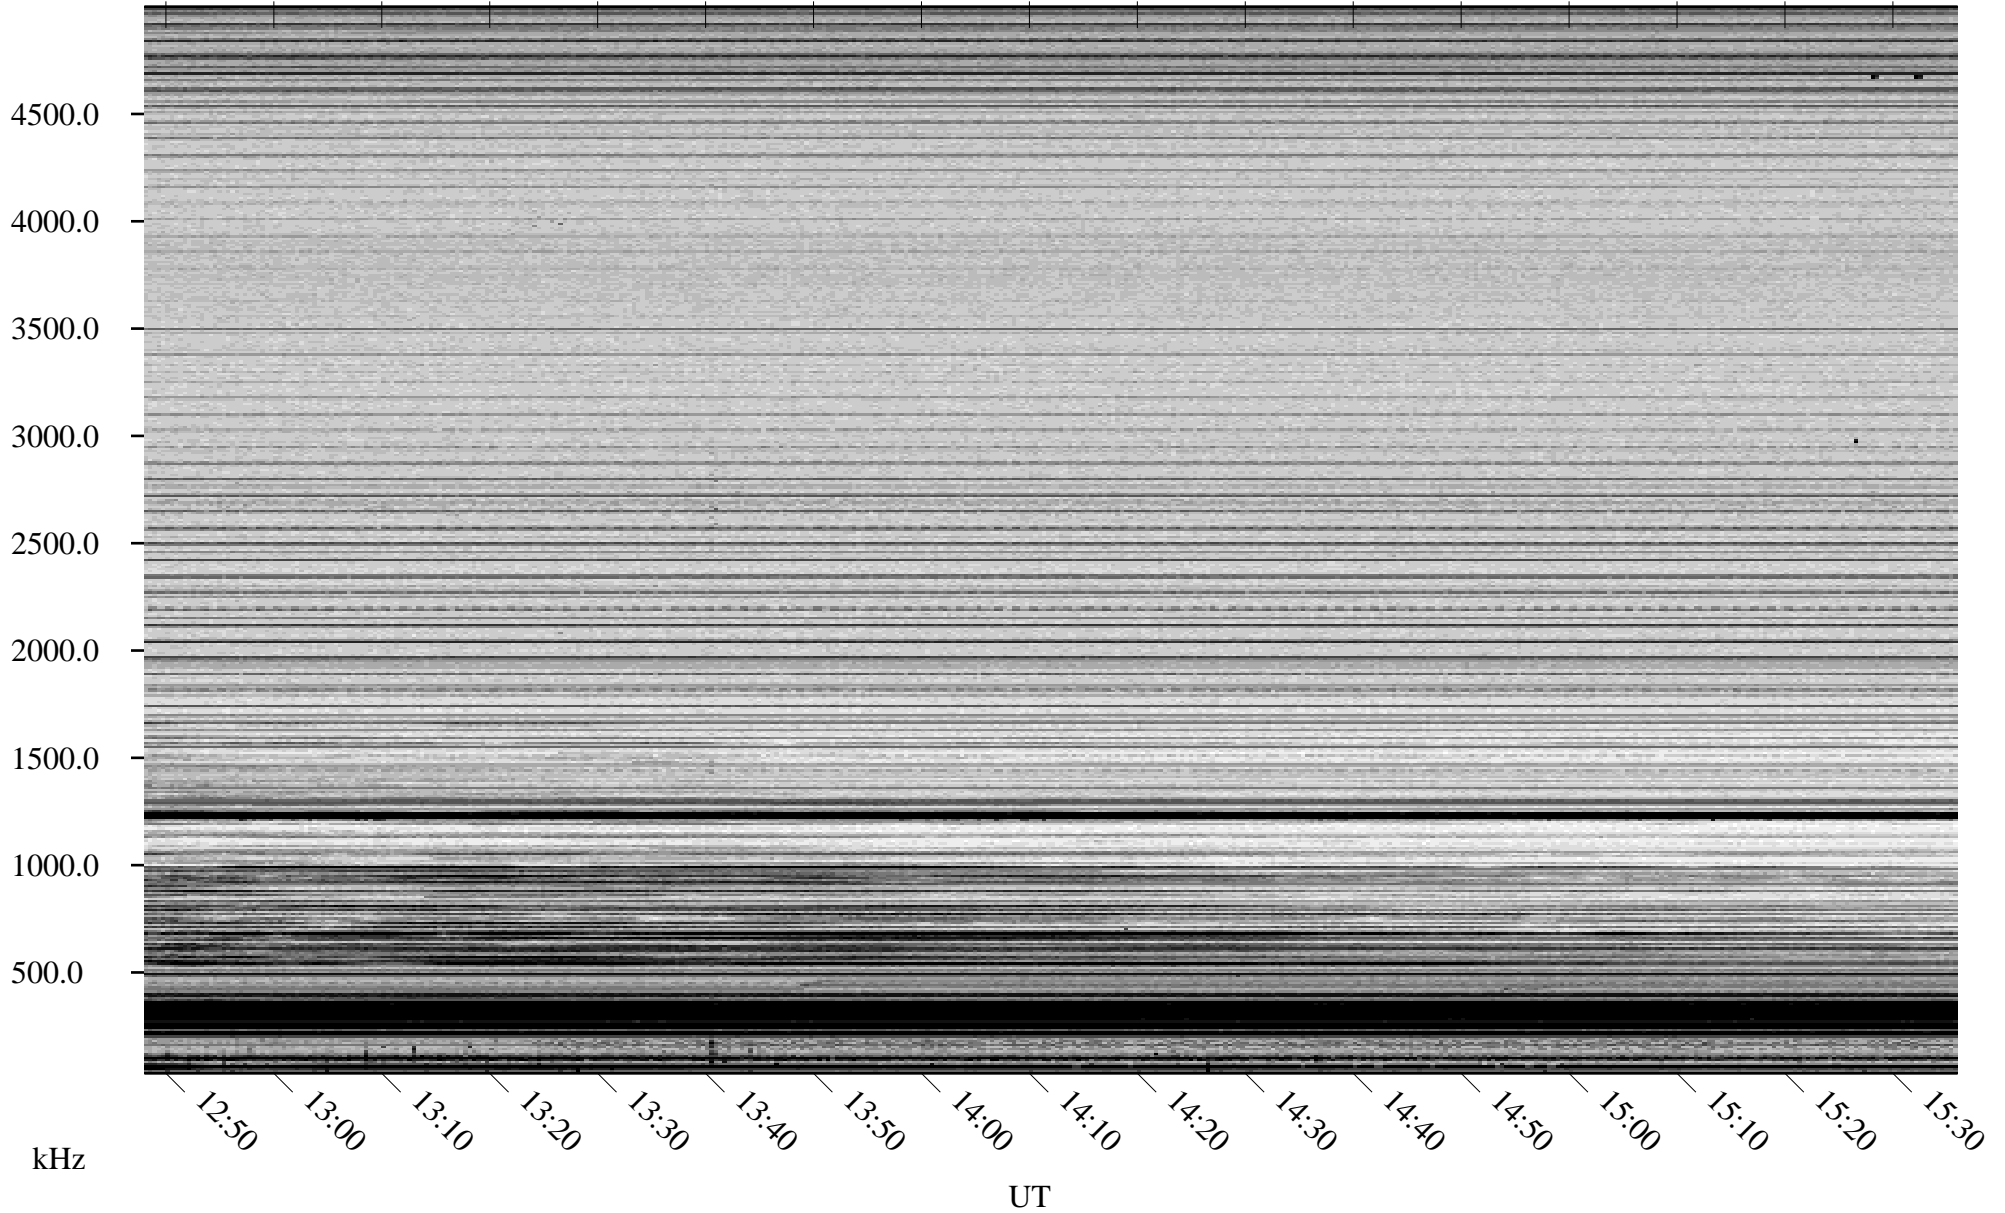

02/27/2007 Churchill, Manitoba

Linear Scale Black = 161 White = 15

CH07058L.R00m max_12

Page 1

02/27/2007 Churchill, Manitoba

Linear Scale Black = 161 White = 15

CH07058L.R00m max_12

Page 2

02/28/2007 Churchill, Manitoba

Linear Scale Black = 161 White = 15

CH07058L.R00m max_12

Page 3

02/28/2007 Churchill, Manitoba

Linear Scale Black = 161 White = 15

CH07058L.R00m max_12

Page 4

02/28/2007 Churchill, Manitoba

Linear Scale Black = 161 White = 15

CH07058L.R00m max_12

Page 5

02/28/2007 Churchill, Manitoba

Linear Scale Black = 161 White = 15

CH07058L.R00m max_12

Page 6

02/28/2007 Churchill, Manitoba

Linear Scale Black = 161 White = 15

CH07058L.R00m max_12

Page 7

02/28/2007 Churchill, Manitoba

Linear Scale Black = 161 White = 15

CH07058L.R00m max_12

Page 8