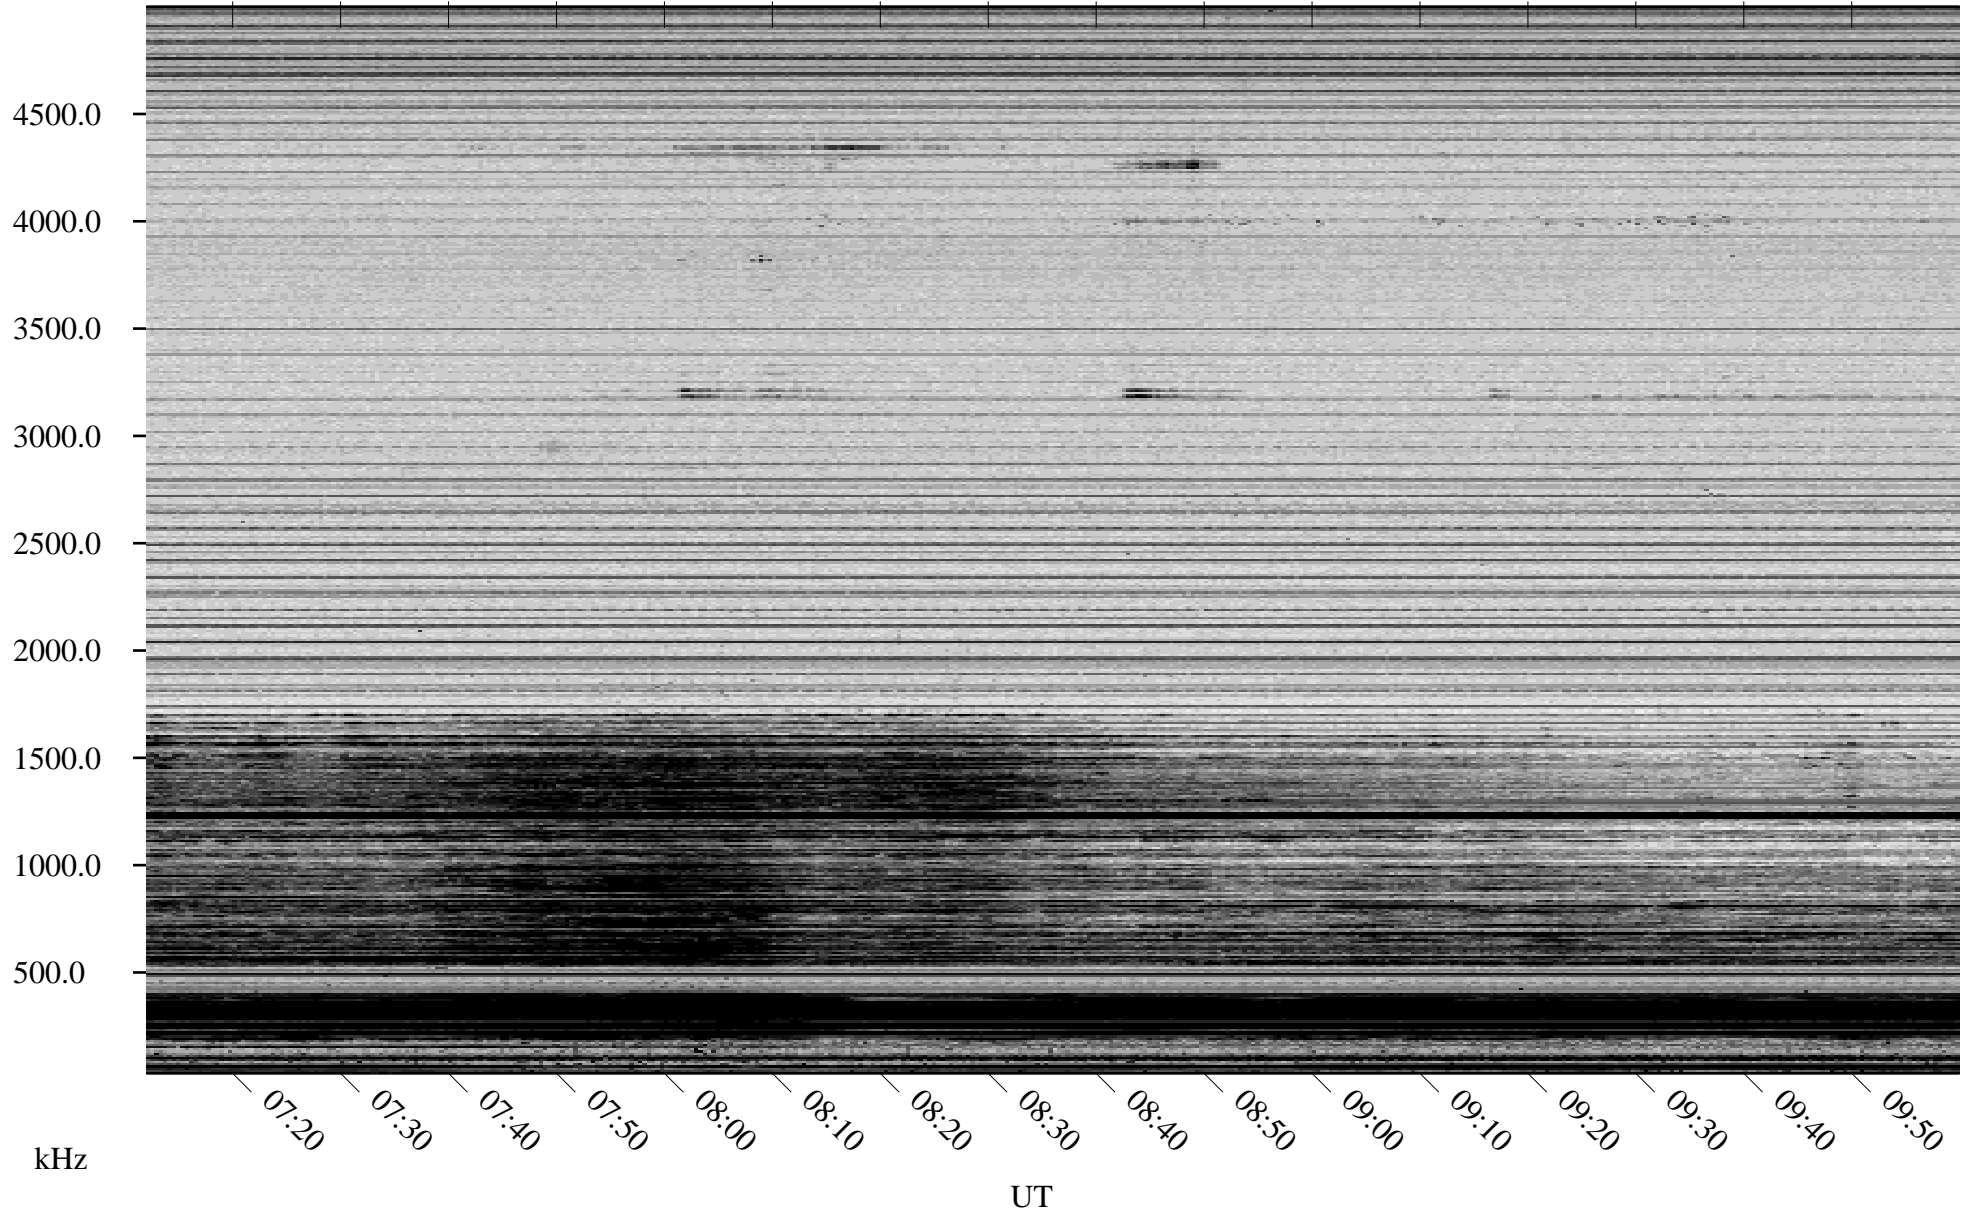

02/27/2007 Churchill, Manitoba

Linear Scale Black = 161 White = 15

CH07058L.R00m max_12

Page 1

02/27/2007 Churchill, Manitoba

Linear Scale Black = 161 White = 15

CH07058L.R00m max_12

Page 2

02/28/2007 Churchill, Manitoba

Linear Scale Black = 161 White = 15

CH07058L.R00m max_12

Page 3

02/28/2007 Churchill, Manitoba

Linear Scale Black = 161 White = 15

CH07058L.R00m max_12

Page 4

02/28/2007 Churchill, Manitoba

Linear Scale Black = 161 White = 15

CH07058L.R00m max_12

Page 5

02/28/2007 Churchill, Manitoba

Linear Scale Black = 161 White = 15

CH07058L.R00m max_12

Page 6

02/28/2007 Churchill, Manitoba

Linear Scale Black = 161 White = 15

CH07058L.R00m max_12

Page 7

02/28/2007 Churchill, Manitoba

Linear Scale Black = 161 White = 15

CH07058L.R00m max_12

Page 8