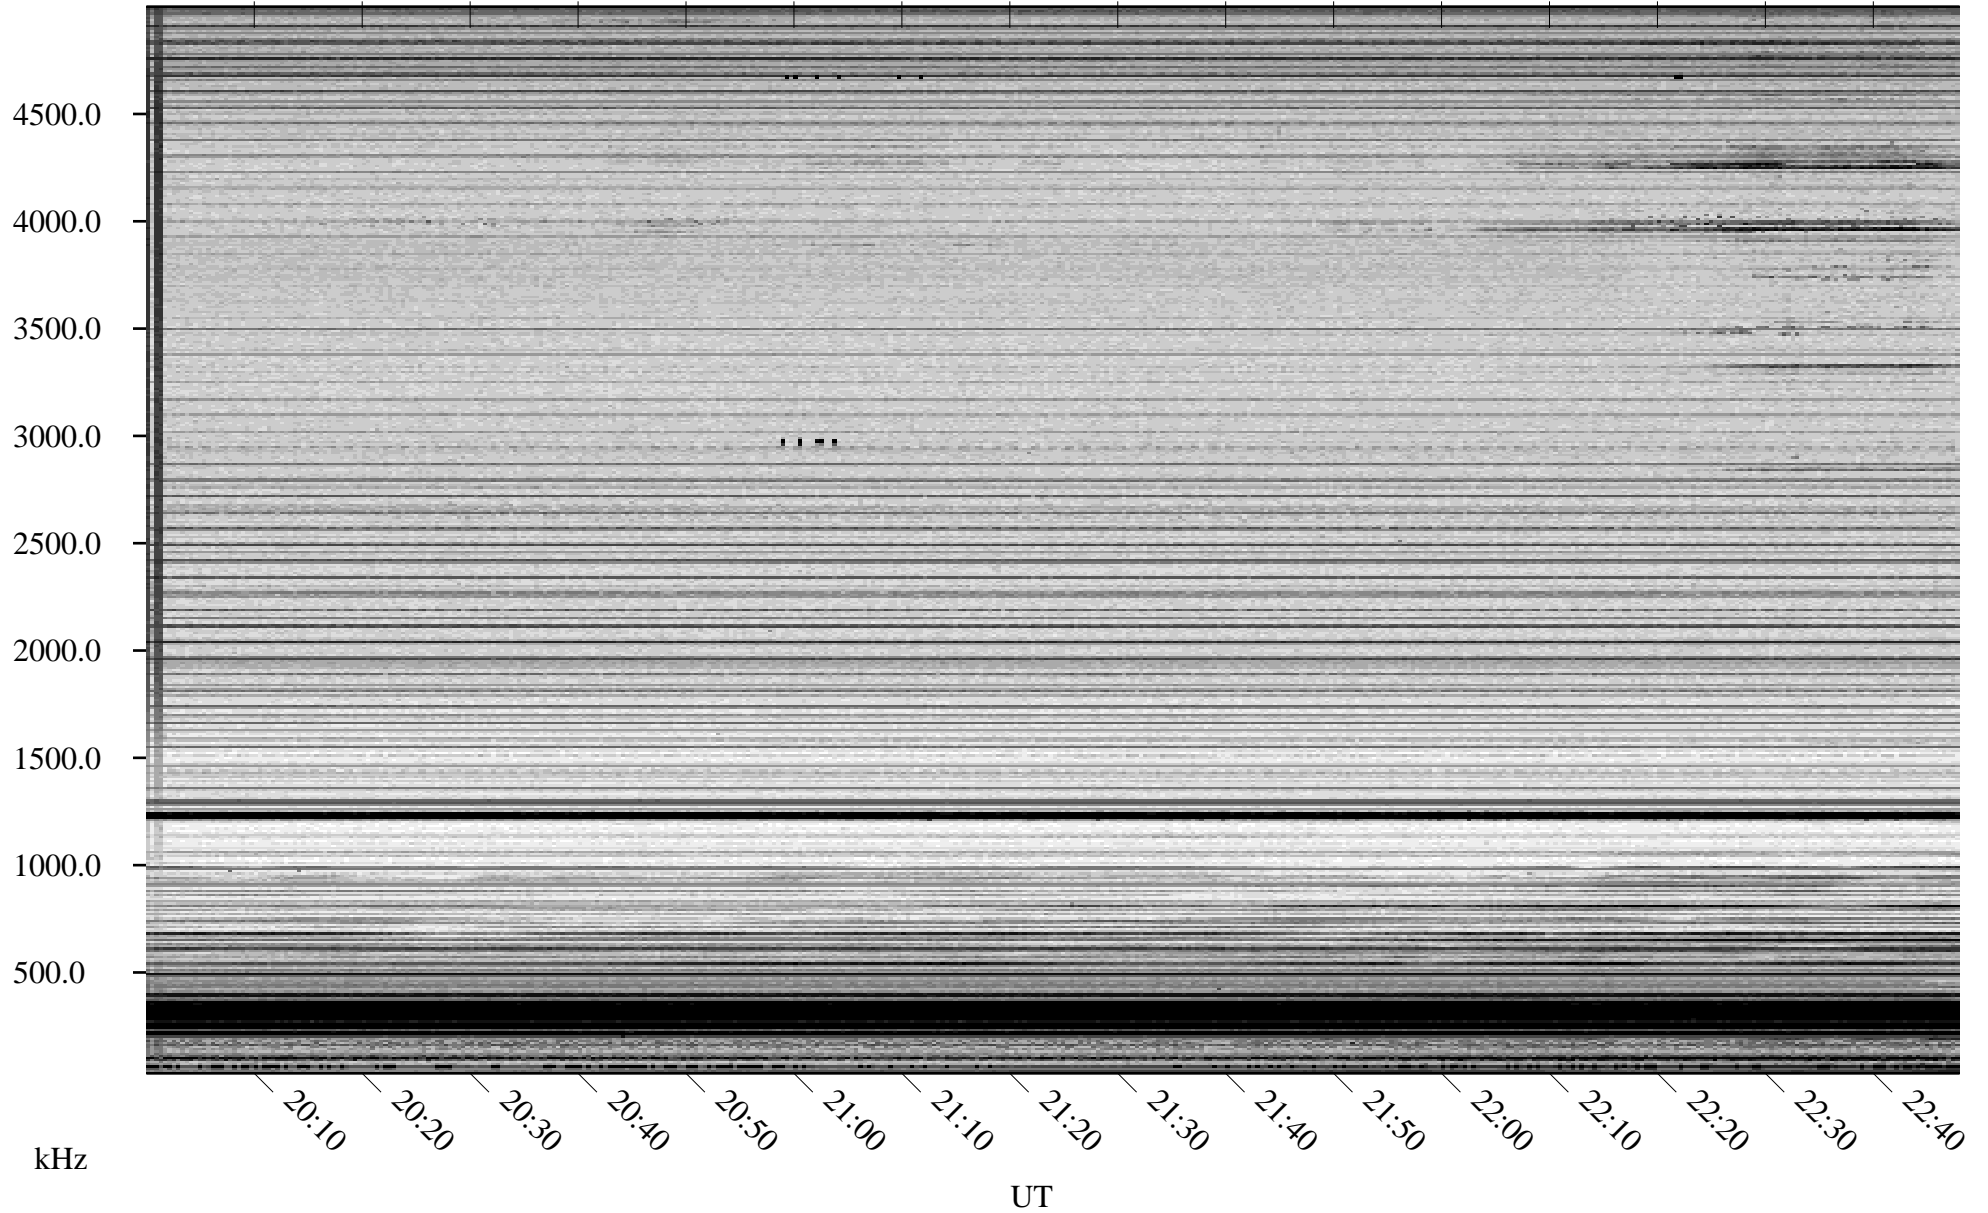

# 02/28/2007 Churchill, Manitoba

Linear Scale    Black = 161    White = 15

CH07059L.R00m max\_12

Page 1

# 02/28/2007 Churchill, Manitoba

Linear Scale    Black = 161    White = 15

CH07059L.R00m max\_12

Page 2

# 03/01/2007 Churchill, Manitoba

Linear Scale    Black = 161    White = 15

CH07059L.R00m max\_12

Page 3

# 03/01/2007 Churchill, Manitoba

Linear Scale    Black = 161    White = 15

CH07059L.R00m max\_12

Page 4