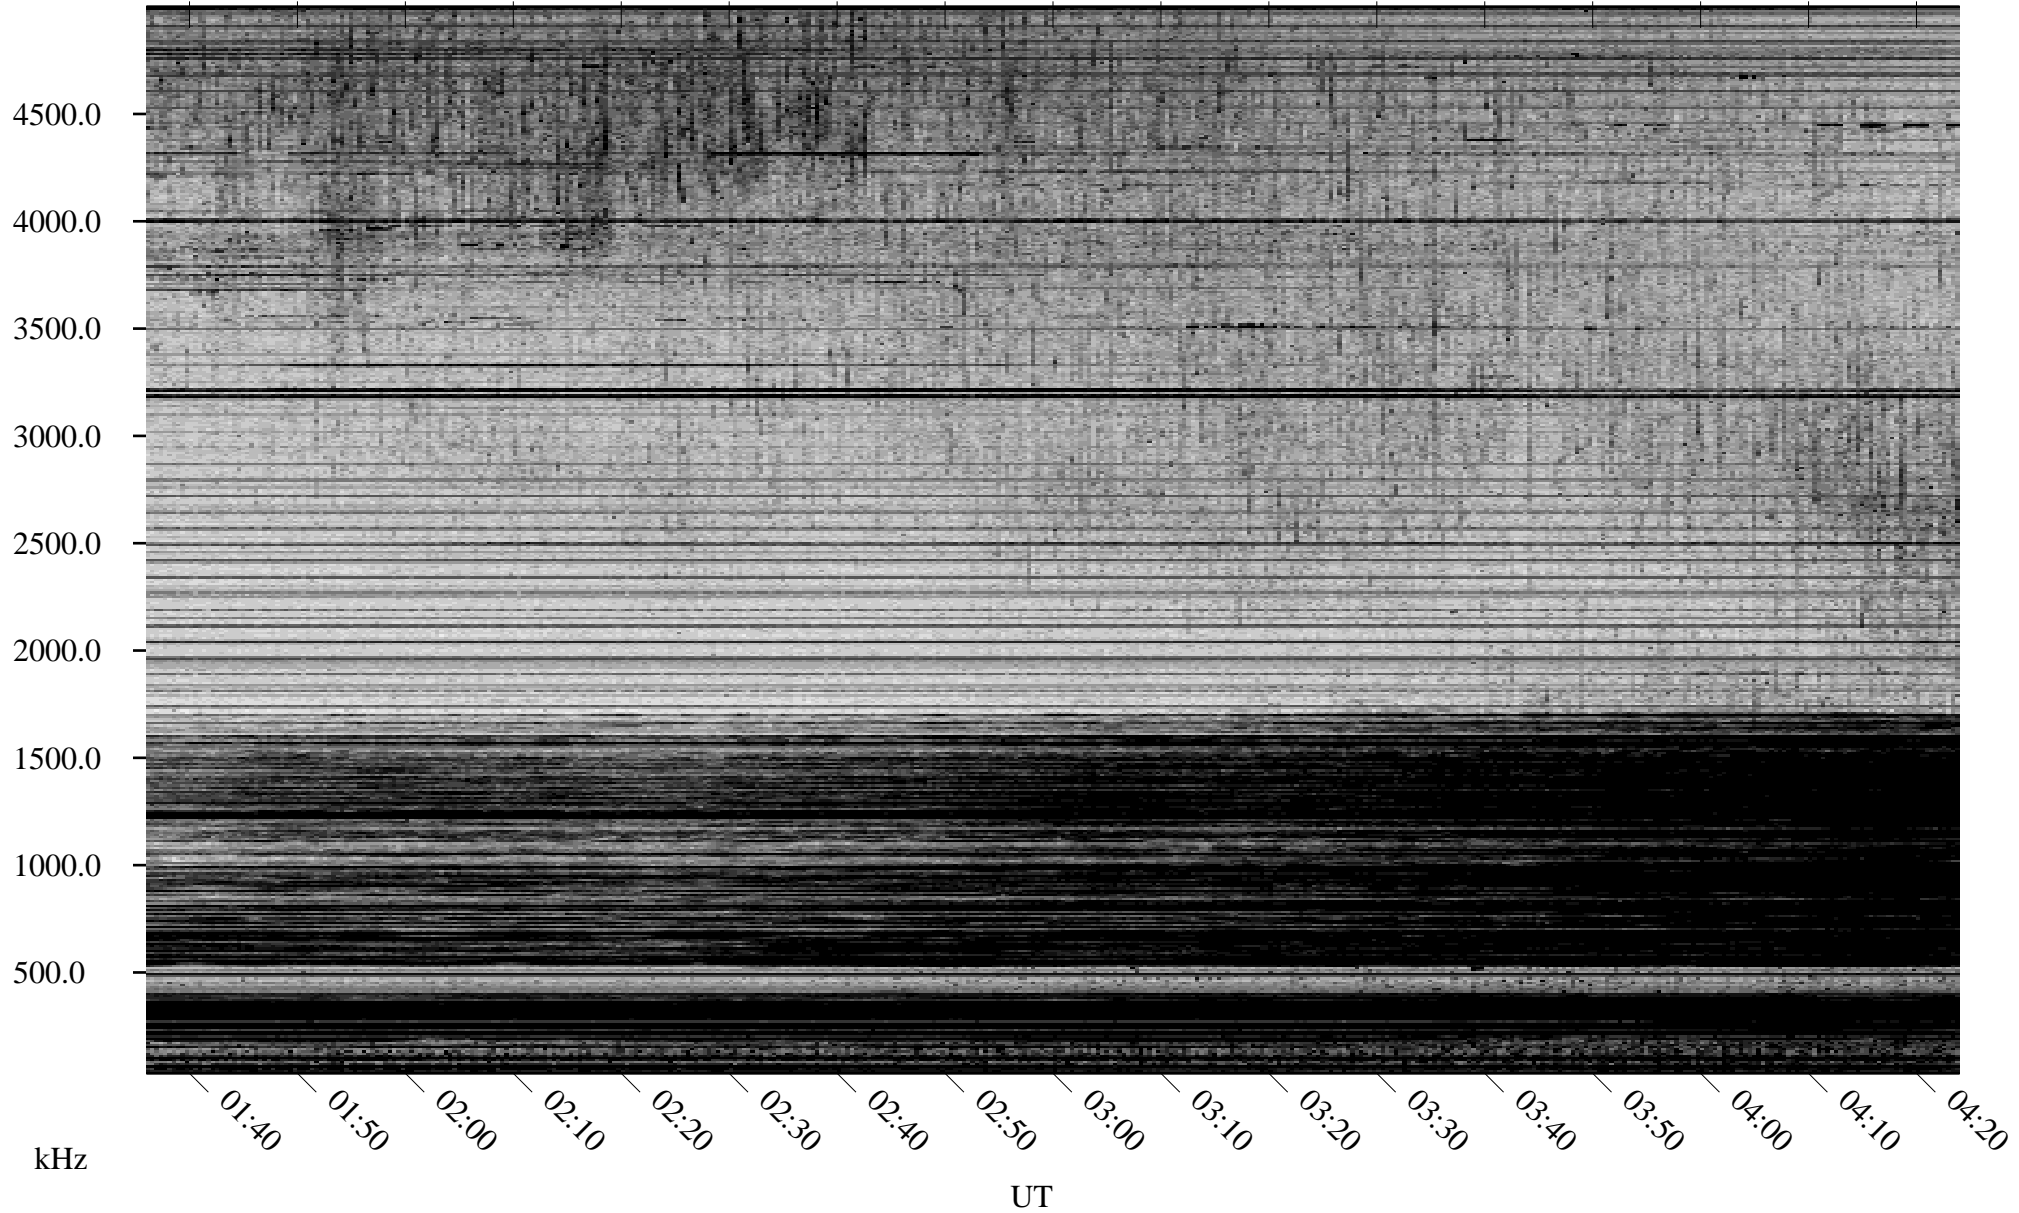

# 02/28/2007 Churchill, Manitoba

Linear Scale    Black = 161    White = 15

CH07059L.R00m max\_12

Page 1

# 02/28/2007 Churchill, Manitoba

Linear Scale    Black = 161    White = 15

CH07059L.R00m max\_12

Page 2

# 03/01/2007 Churchill, Manitoba

Linear Scale    Black = 161    White = 15

CH07059L.R00m max\_12

Page 3

# 03/01/2007 Churchill, Manitoba

Linear Scale    Black = 161    White = 15

CH07059L.R00m max\_12

Page 4