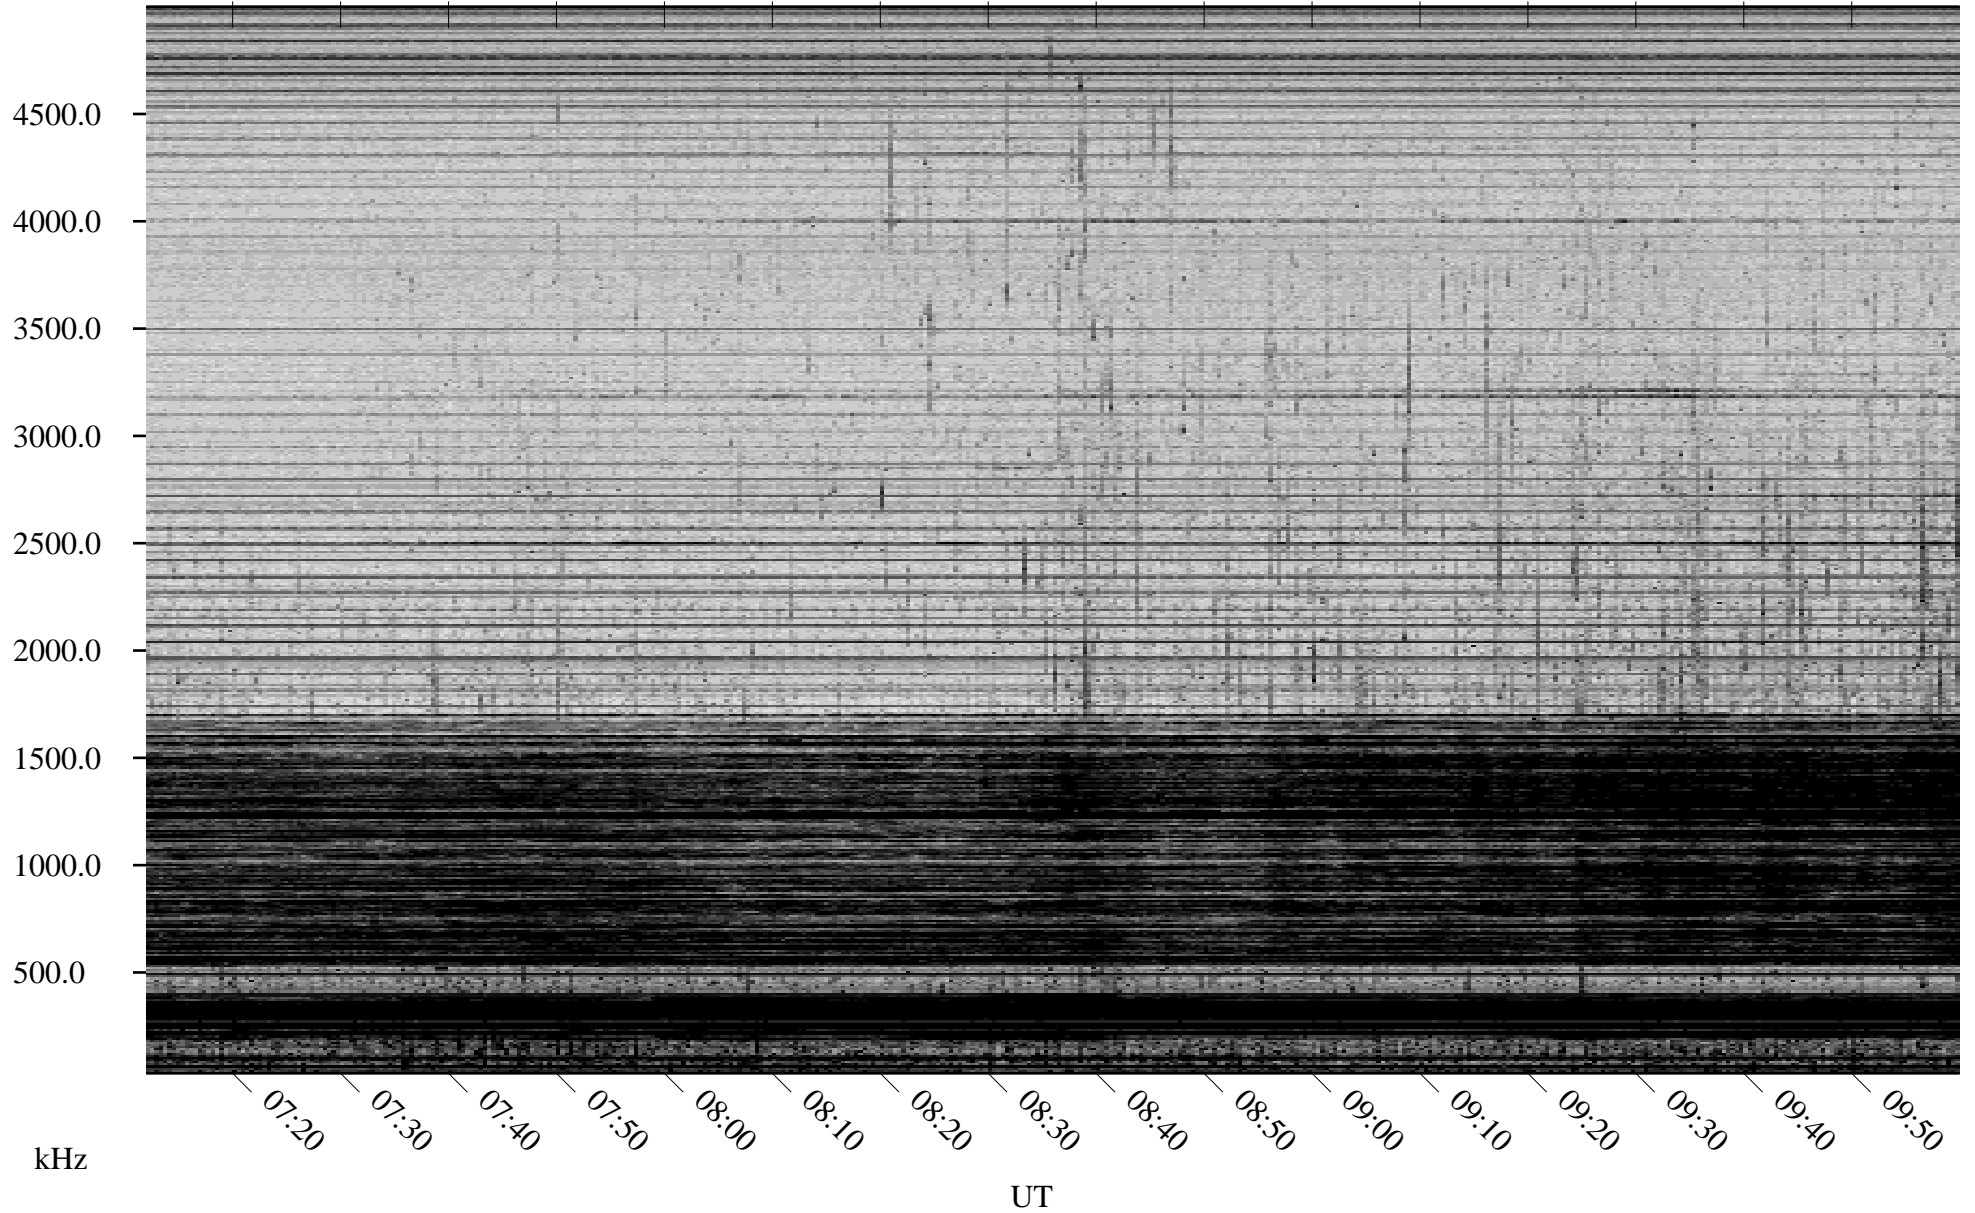

# 02/28/2007 Churchill, Manitoba

Linear Scale    Black = 161    White = 15

CH07059L.R00m max\_12

Page 1

# 03/01/2007 Churchill, Manitoba

Linear Scale    Black = 161    White = 15

CH07059L.R00m max\_12

Page 4

# 03/01/2007 Churchill, Manitoba

Linear Scale    Black = 161    White = 15

CH07059L.R00m max\_12

Page 5

# 03/01/2007 Churchill, Manitoba

Linear Scale    Black = 161    White = 15

CH07059L.R00m max\_12

Page 6