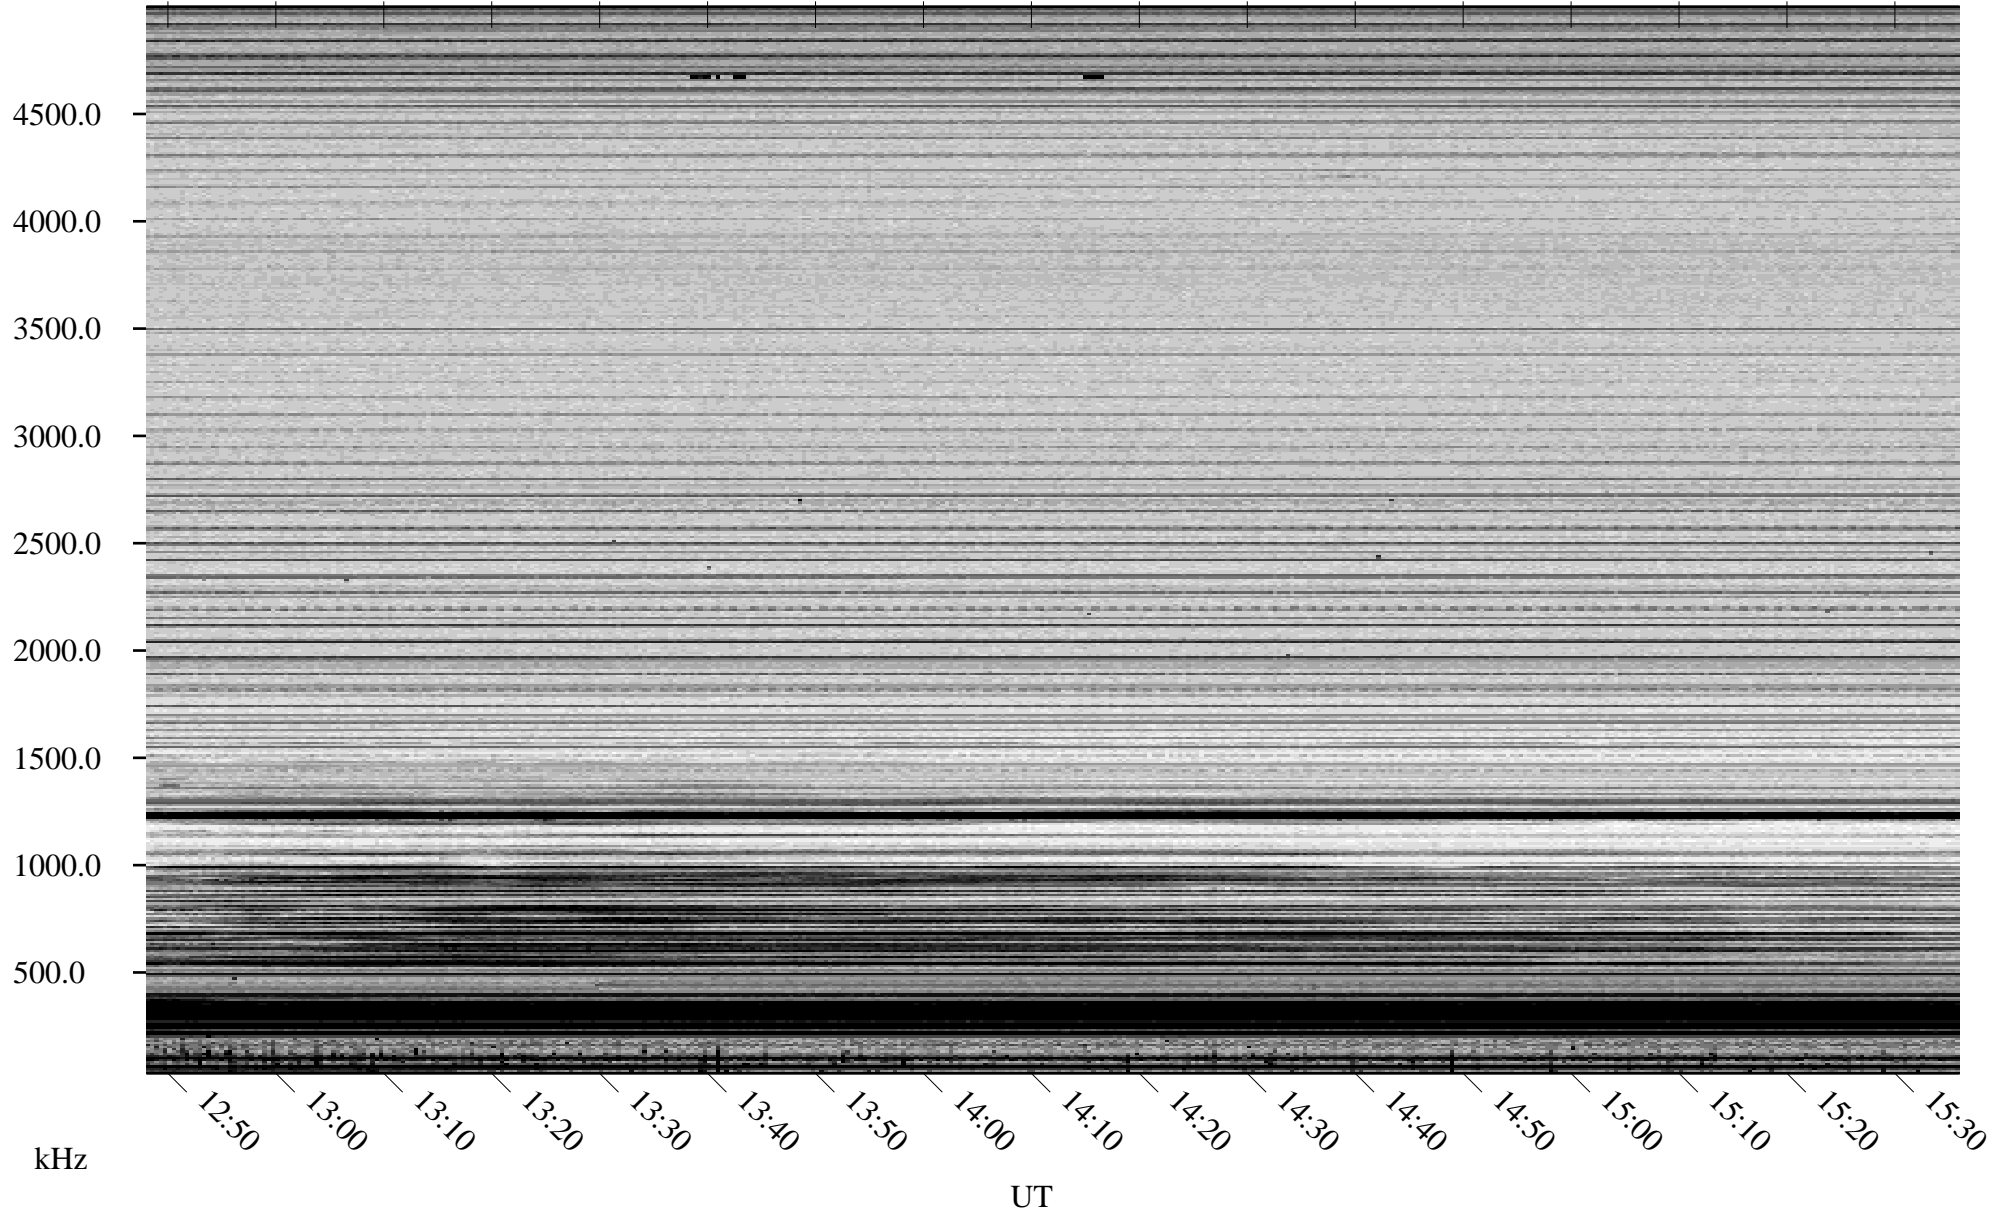

# 03/01/2007 Churchill, Manitoba

Linear Scale    Black = 161    White = 15

CH07059L.R00m max\_12

Page 5

# 03/01/2007 Churchill, Manitoba

Linear Scale    Black = 161    White = 15

CH07059L.R00m max\_12

Page 6

# 03/01/2007 Churchill, Manitoba

Linear Scale    Black = 161    White = 15

CH07059L.R00m max\_12

Page 7

# 03/01/2007 Churchill, Manitoba

Linear Scale    Black = 161    White = 15

CH07059L.R00m max\_12