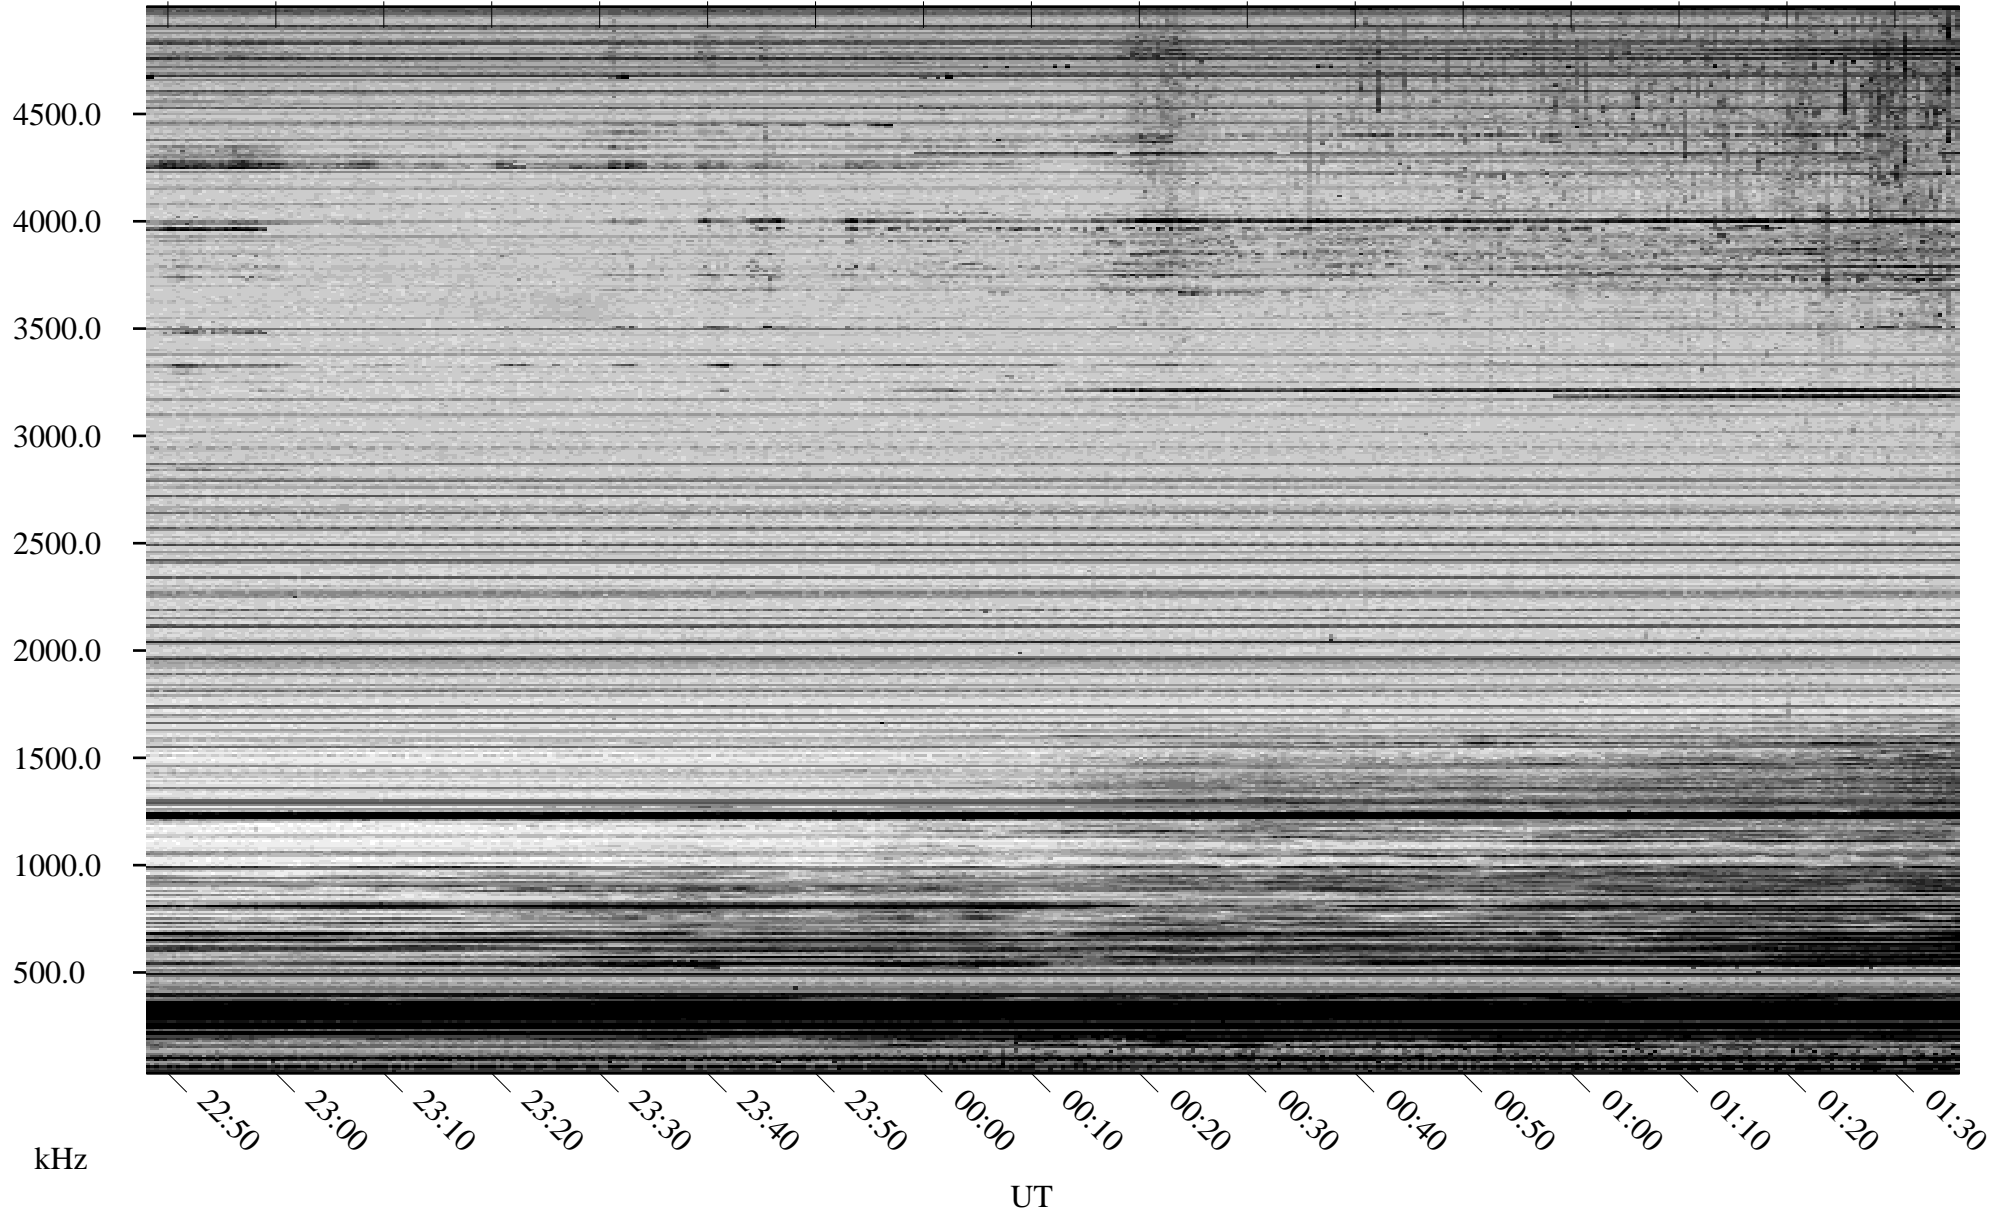

# 02/28/2007 Churchill, Manitoba

Linear Scale    Black = 161    White = 15

CH07059L.R00m max\_12

Page 1

# 02/28/2007 Churchill, Manitoba

Linear Scale    Black = 161    White = 15

CH07059L.R00m max\_12

Page 2

# 03/01/2007 Churchill, Manitoba

Linear Scale    Black = 161    White = 15

CH07059L.R00m max\_12

Page 3

# 03/01/2007 Churchill, Manitoba

Linear Scale    Black = 161    White = 15

CH07059L.R00m max\_12

Page 4