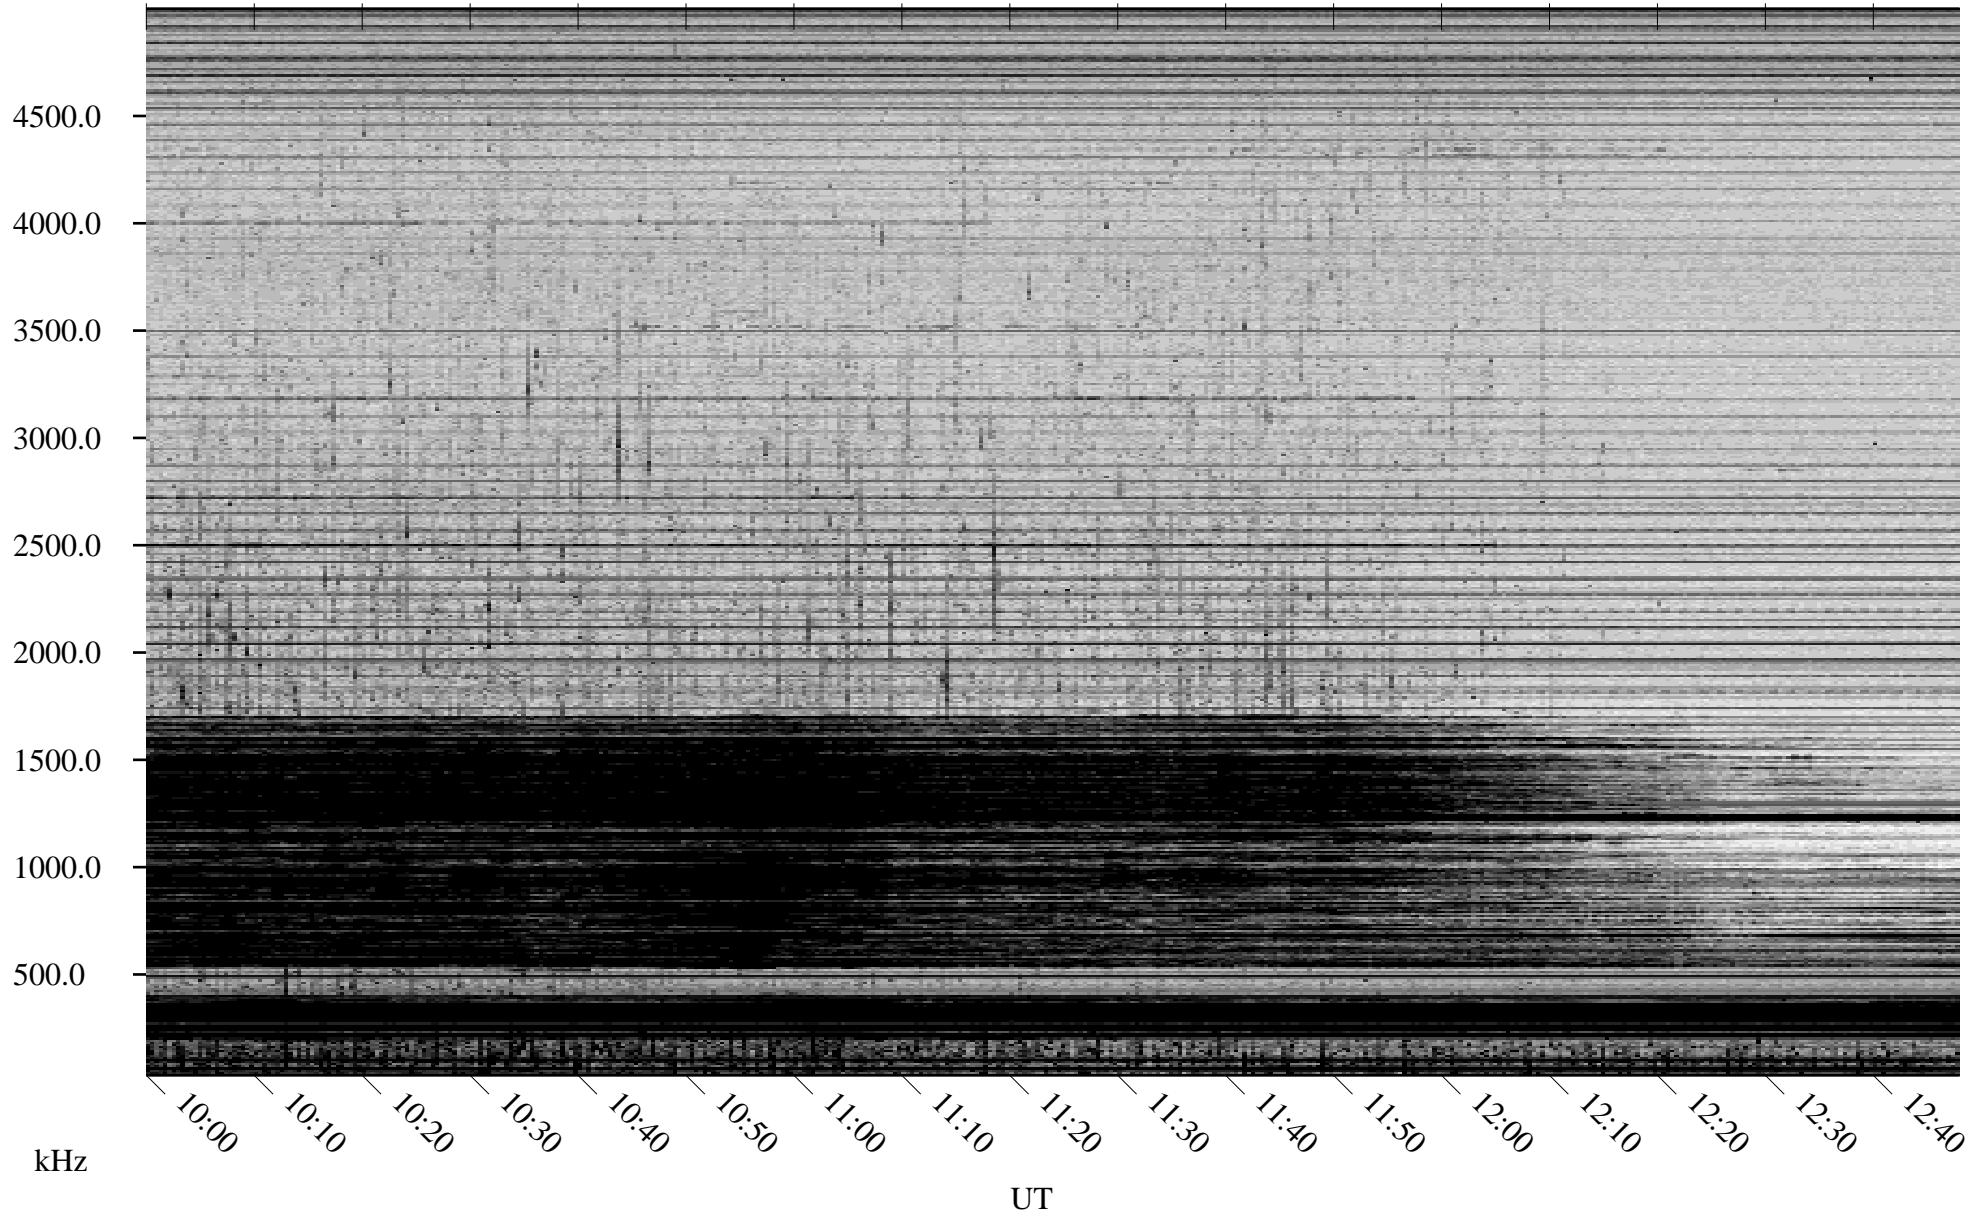

# 03/01/2007 Churchill, Manitoba

Linear Scale    Black = 161    White = 15

CH07059L.R00m max\_12

Page 5

# 03/01/2007 Churchill, Manitoba

Linear Scale    Black = 161    White = 15

CH07059L.R00m max\_12

Page 6

# 03/01/2007 Churchill, Manitoba

Linear Scale    Black = 161    White = 15

CH07059L.R00m max\_12

Page 7

# 03/01/2007 Churchill, Manitoba

Linear Scale    Black = 161    White = 15

CH07059L.R00m max\_12