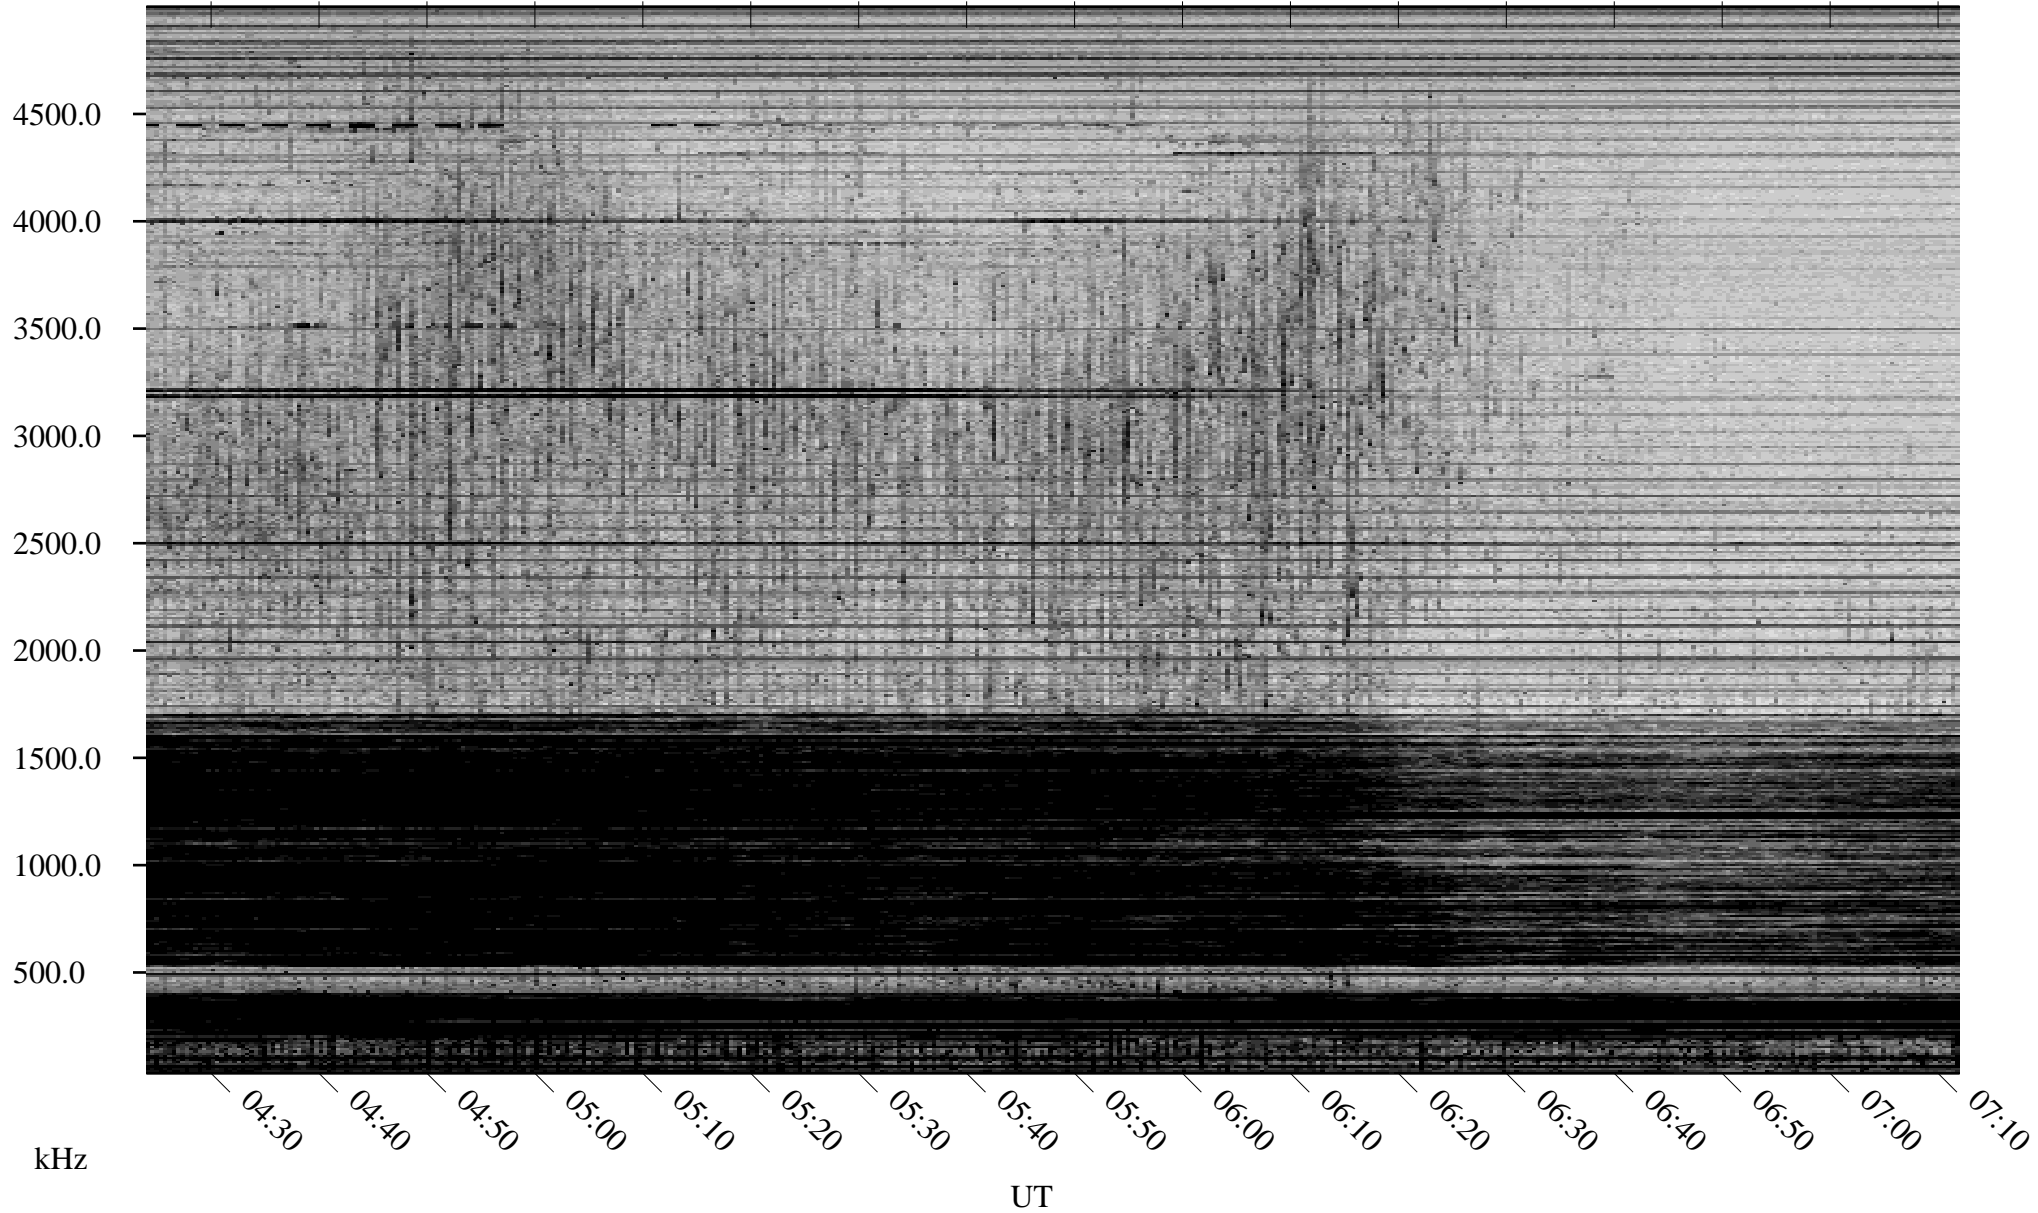

# 02/28/2007 Churchill, Manitoba

Linear Scale    Black = 161    White = 15

CH07059L.R00m max\_12

Page 1

# 02/28/2007 Churchill, Manitoba

Linear Scale    Black = 161    White = 15

CH07059L.R00m max\_12

Page 2

# 03/01/2007 Churchill, Manitoba

Linear Scale    Black = 161    White = 15

CH07059L.R00m max\_12

Page 3

# 03/01/2007 Churchill, Manitoba

Linear Scale    Black = 161    White = 15

CH07059L.R00m max\_12

Page 4