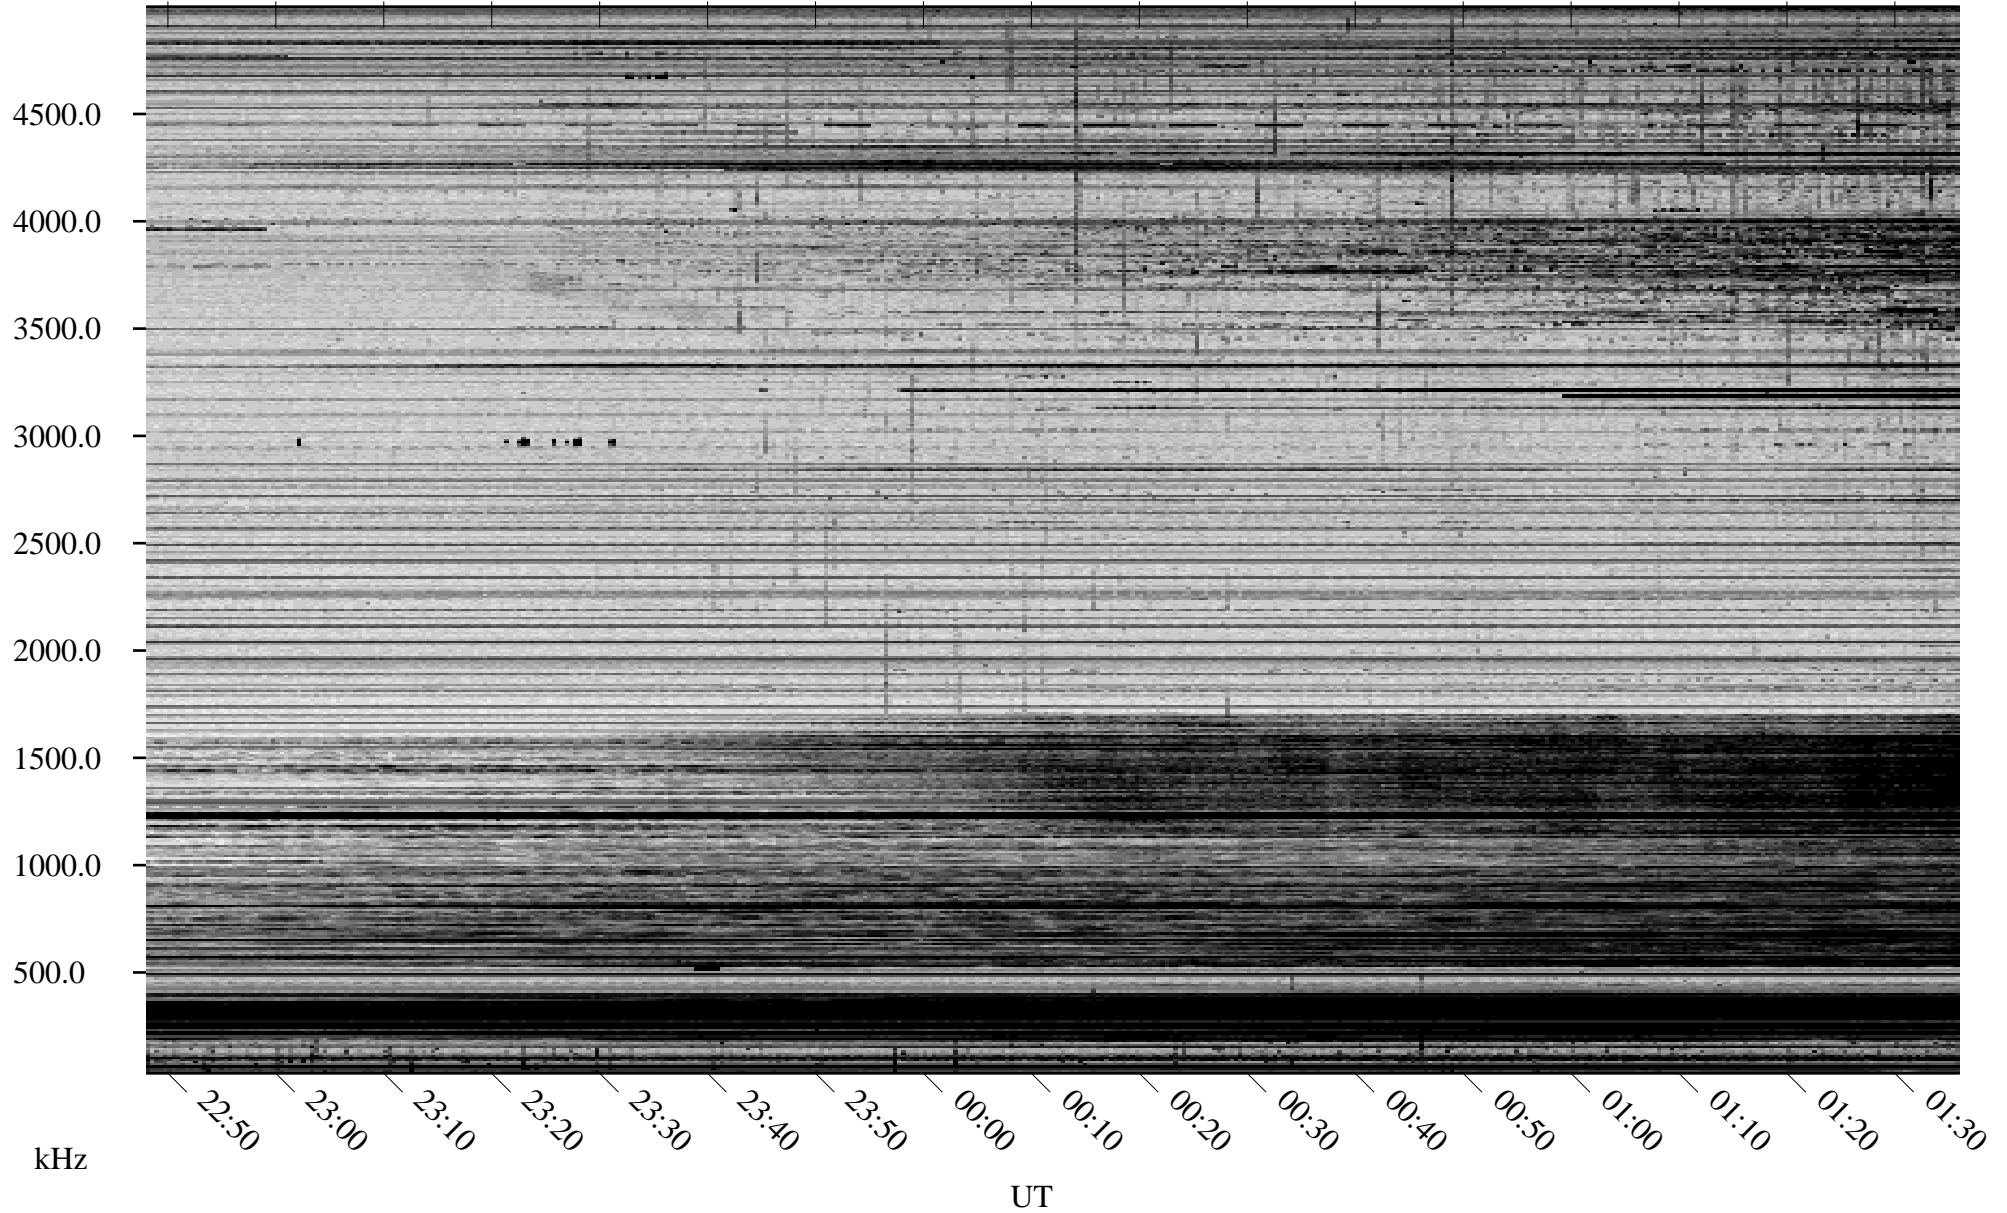

03/01/2007 Churchill, Manitoba

Linear Scale Black = 161 White = 15

CH07060L.R00m max_12

Page 1

03/01/2007 Churchill, Manitoba

Linear Scale Black = 161 White = 15

CH07060L.R00m max_12

Page 2

03/02/2007 Churchill, Manitoba

Linear Scale Black = 161 White = 15

CH07060L.R00m max_12

Page 3

03/02/2007 Churchill, Manitoba

Linear Scale Black = 161 White = 15

CH07060L.R00m max_12

Page 4

03/02/2007 Churchill, Manitoba

Linear Scale Black = 161 White = 15

CH07060L.R00m max_12

Page 5

03/02/2007 Churchill, Manitoba

Linear Scale Black = 161 White = 15

CH07060L.R00m max_12

Page 6

03/02/2007 Churchill, Manitoba

Linear Scale Black = 161 White = 15

CH07060L.R00m max_12

Page 7

03/02/2007 Churchill, Manitoba

Linear Scale Black = 161 White = 15

CH07060L.R00m max_12

Page 8