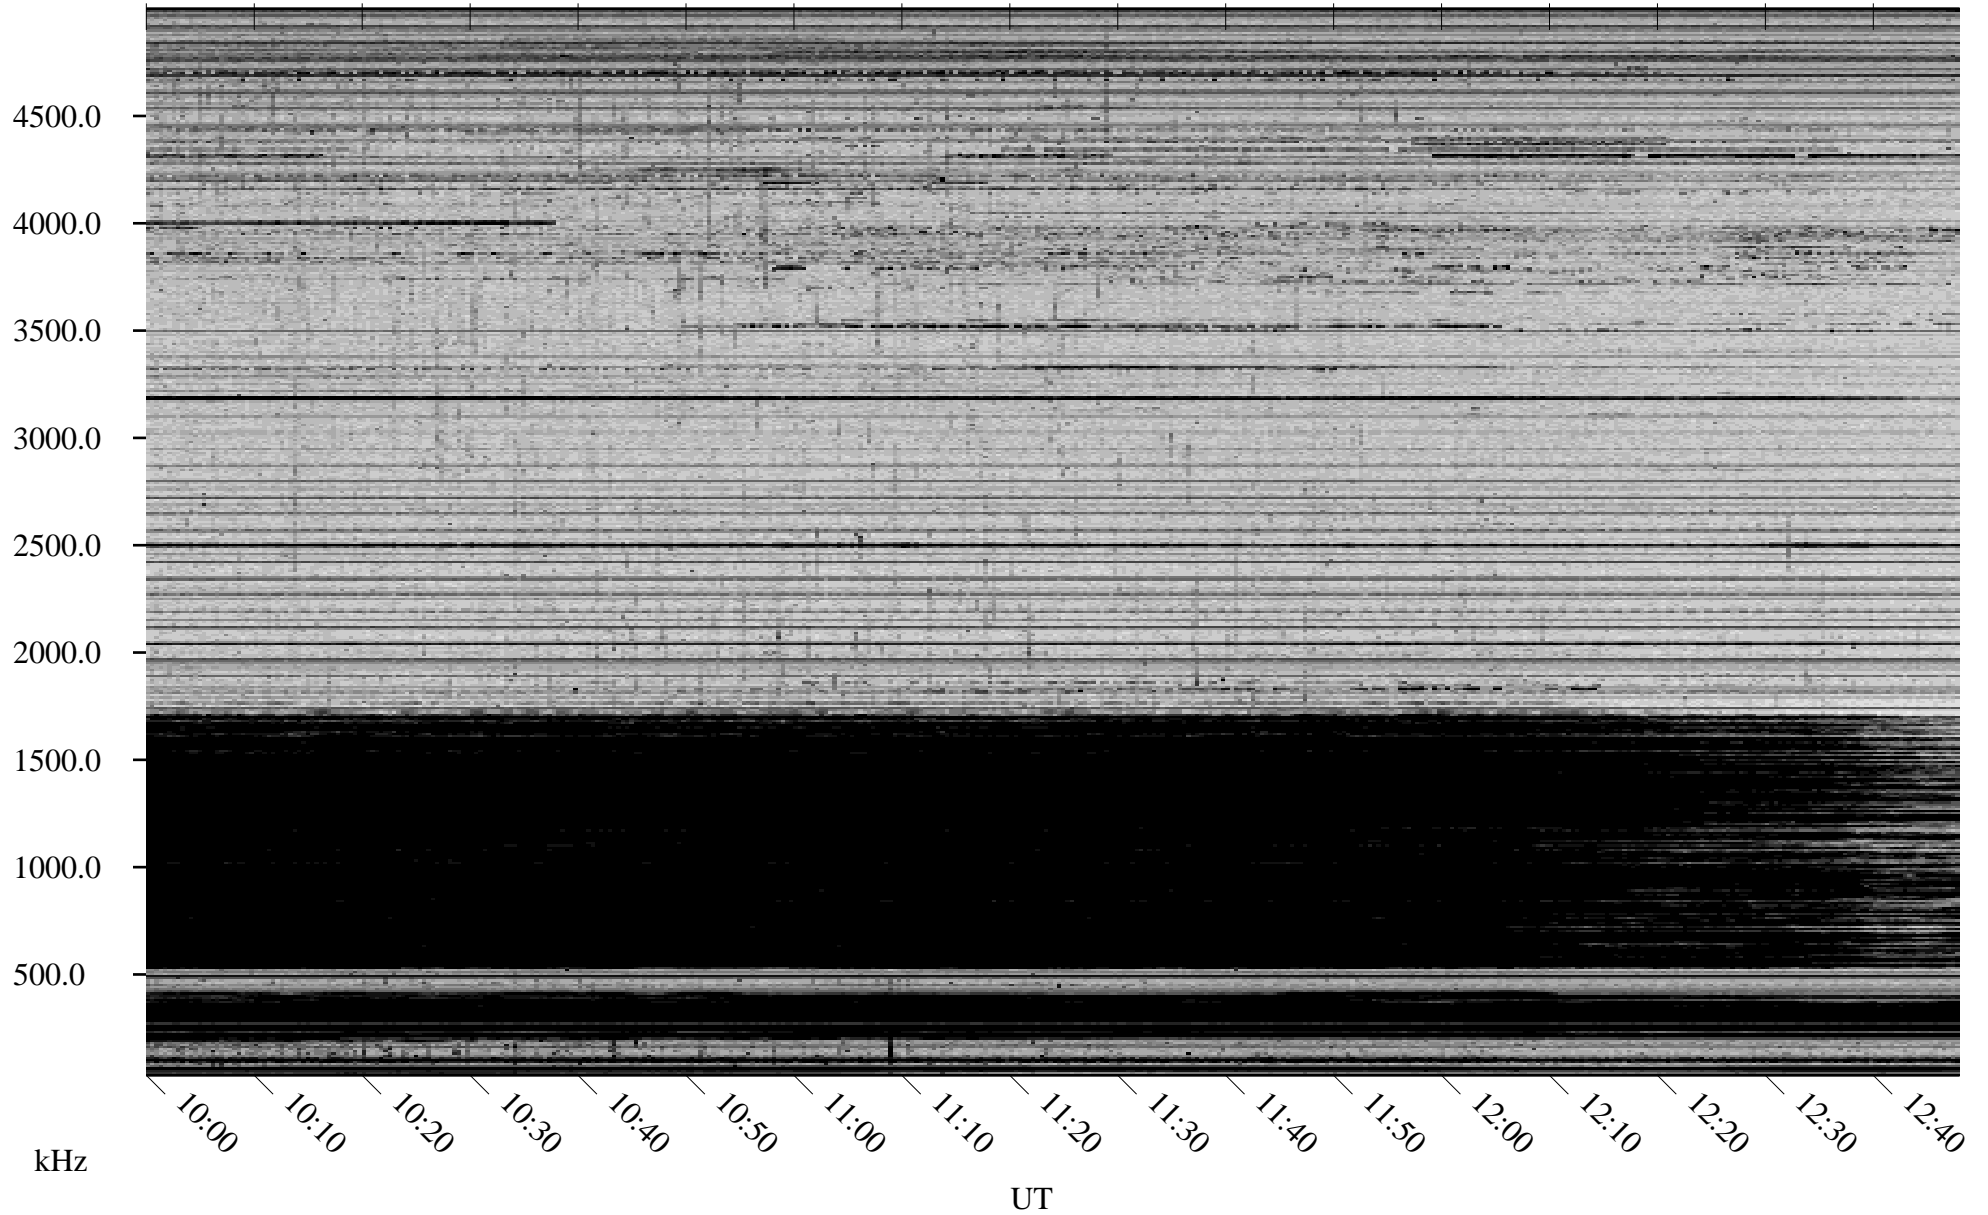

03/02/2007 Churchill, Manitoba

Linear Scale Black = 161 White = 15

CH07060L.R00m max_12

Page 3

03/02/2007 Churchill, Manitoba

Linear Scale Black = 161 White = 15

CH07060L.R00m max_12

Page 4

03/02/2007 Churchill, Manitoba

Linear Scale Black = 161 White = 15

CH07060L.R00m max_12

Page 5

03/02/2007 Churchill, Manitoba

Linear Scale Black = 161 White = 15

CH07060L.R00m max_12

Page 6

03/02/2007 Churchill, Manitoba

Linear Scale Black = 161 White = 15

CH07060L.R00m max_12

Page 7

03/02/2007 Churchill, Manitoba

Linear Scale Black = 161 White = 15

CH07060L.R00m max_12

Page 8