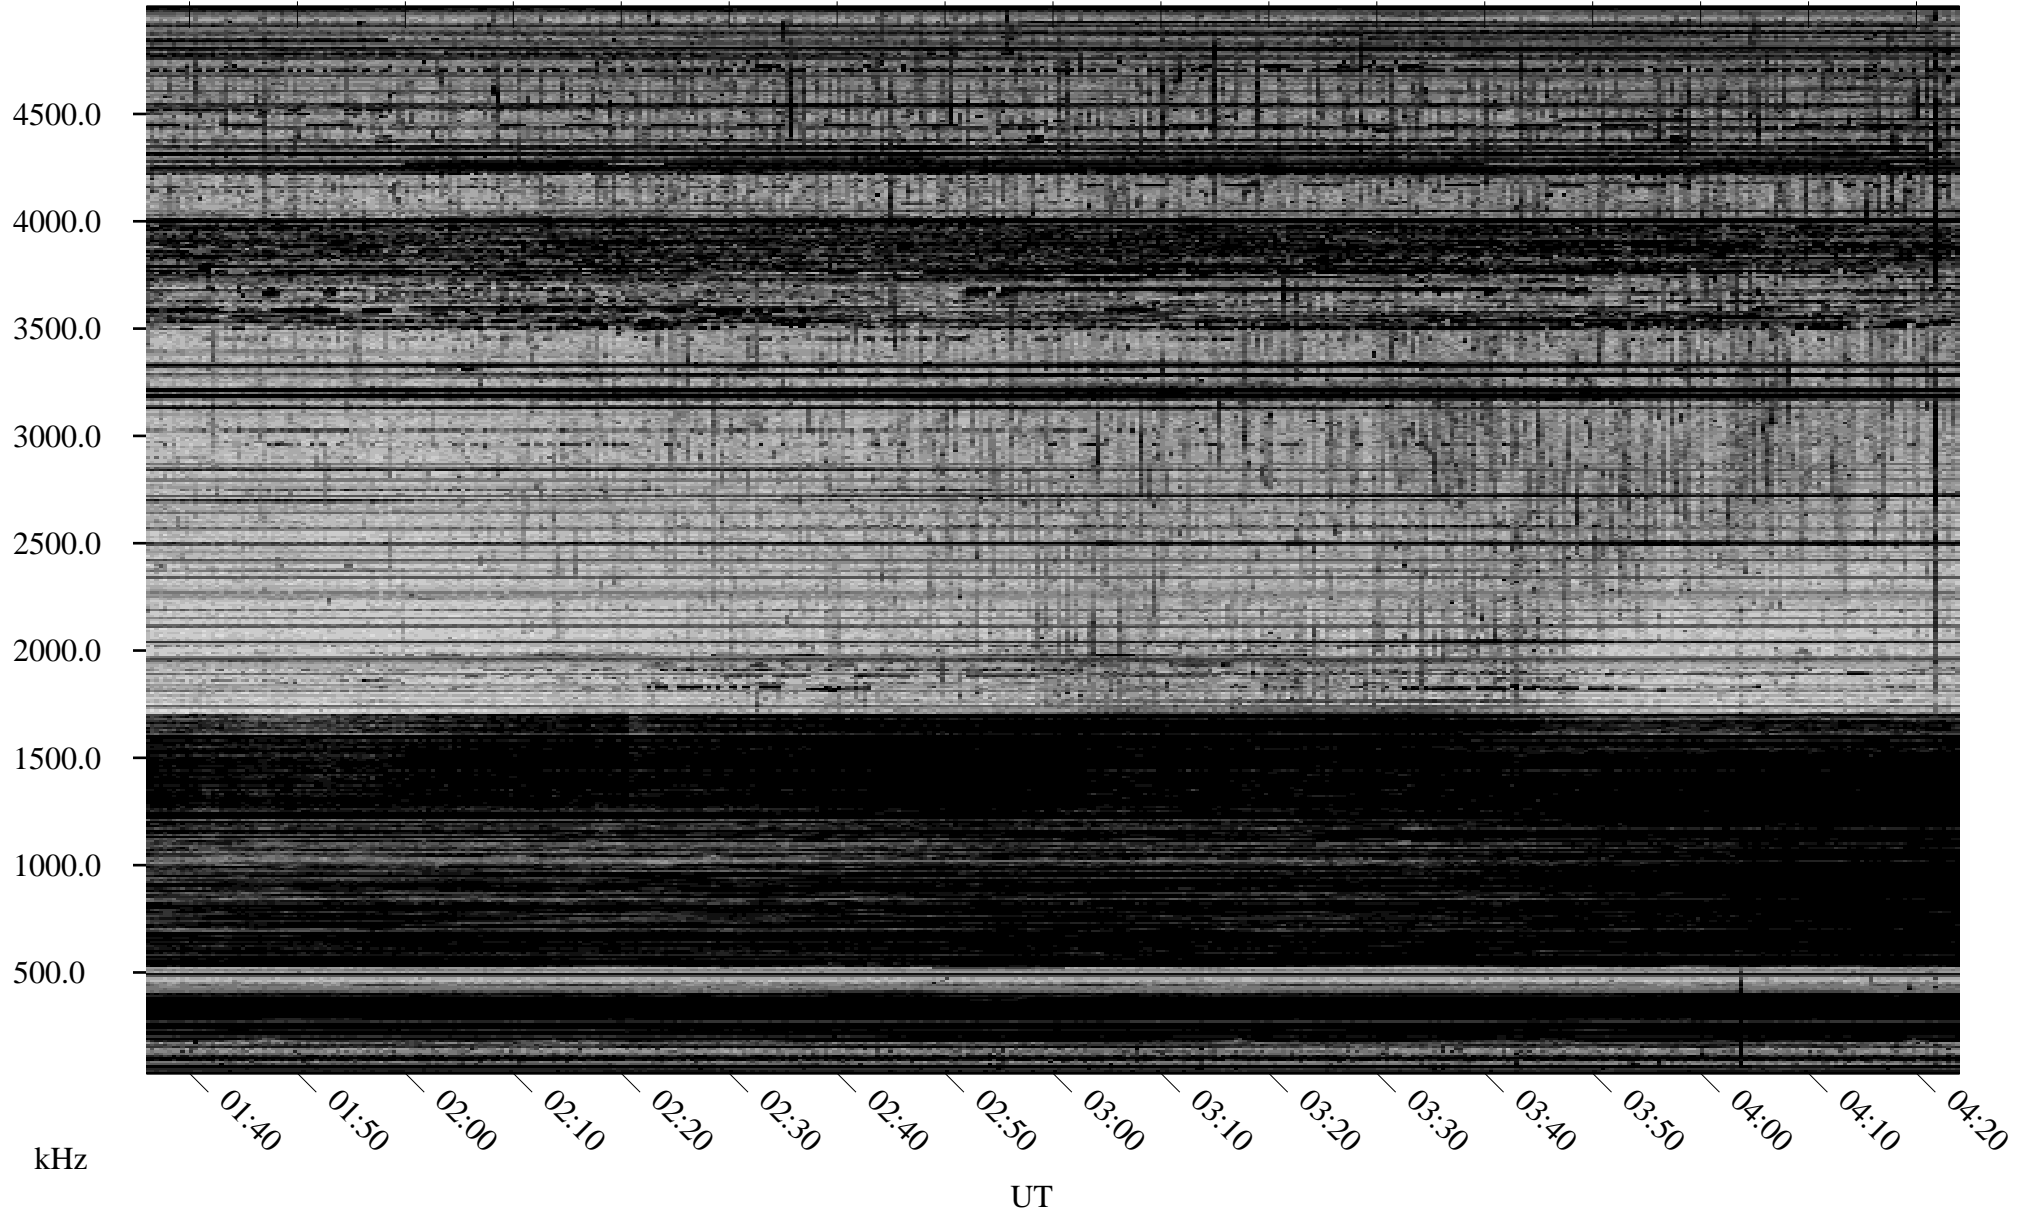

03/01/2007 Churchill, Manitoba

Linear Scale Black = 161 White = 15

CH07060L.R00m max_12

Page 1

03/01/2007 Churchill, Manitoba

Linear Scale Black = 161 White = 15

CH07060L.R00m max_12

Page 2

03/02/2007 Churchill, Manitoba

Linear Scale Black = 161 White = 15

CH07060L.R00m max_12

Page 3

03/02/2007 Churchill, Manitoba

Linear Scale Black = 161 White = 15

CH07060L.R00m max_12

Page 4

03/02/2007 Churchill, Manitoba

Linear Scale Black = 161 White = 15

CH07060L.R00m max_12

Page 5

03/02/2007 Churchill, Manitoba

Linear Scale Black = 161 White = 15

CH07060L.R00m max_12

Page 6

03/02/2007 Churchill, Manitoba

Linear Scale Black = 161 White = 15

CH07060L.R00m max_12

Page 7

03/02/2007 Churchill, Manitoba

Linear Scale Black = 161 White = 15

CH07060L.R00m max_12

Page 8