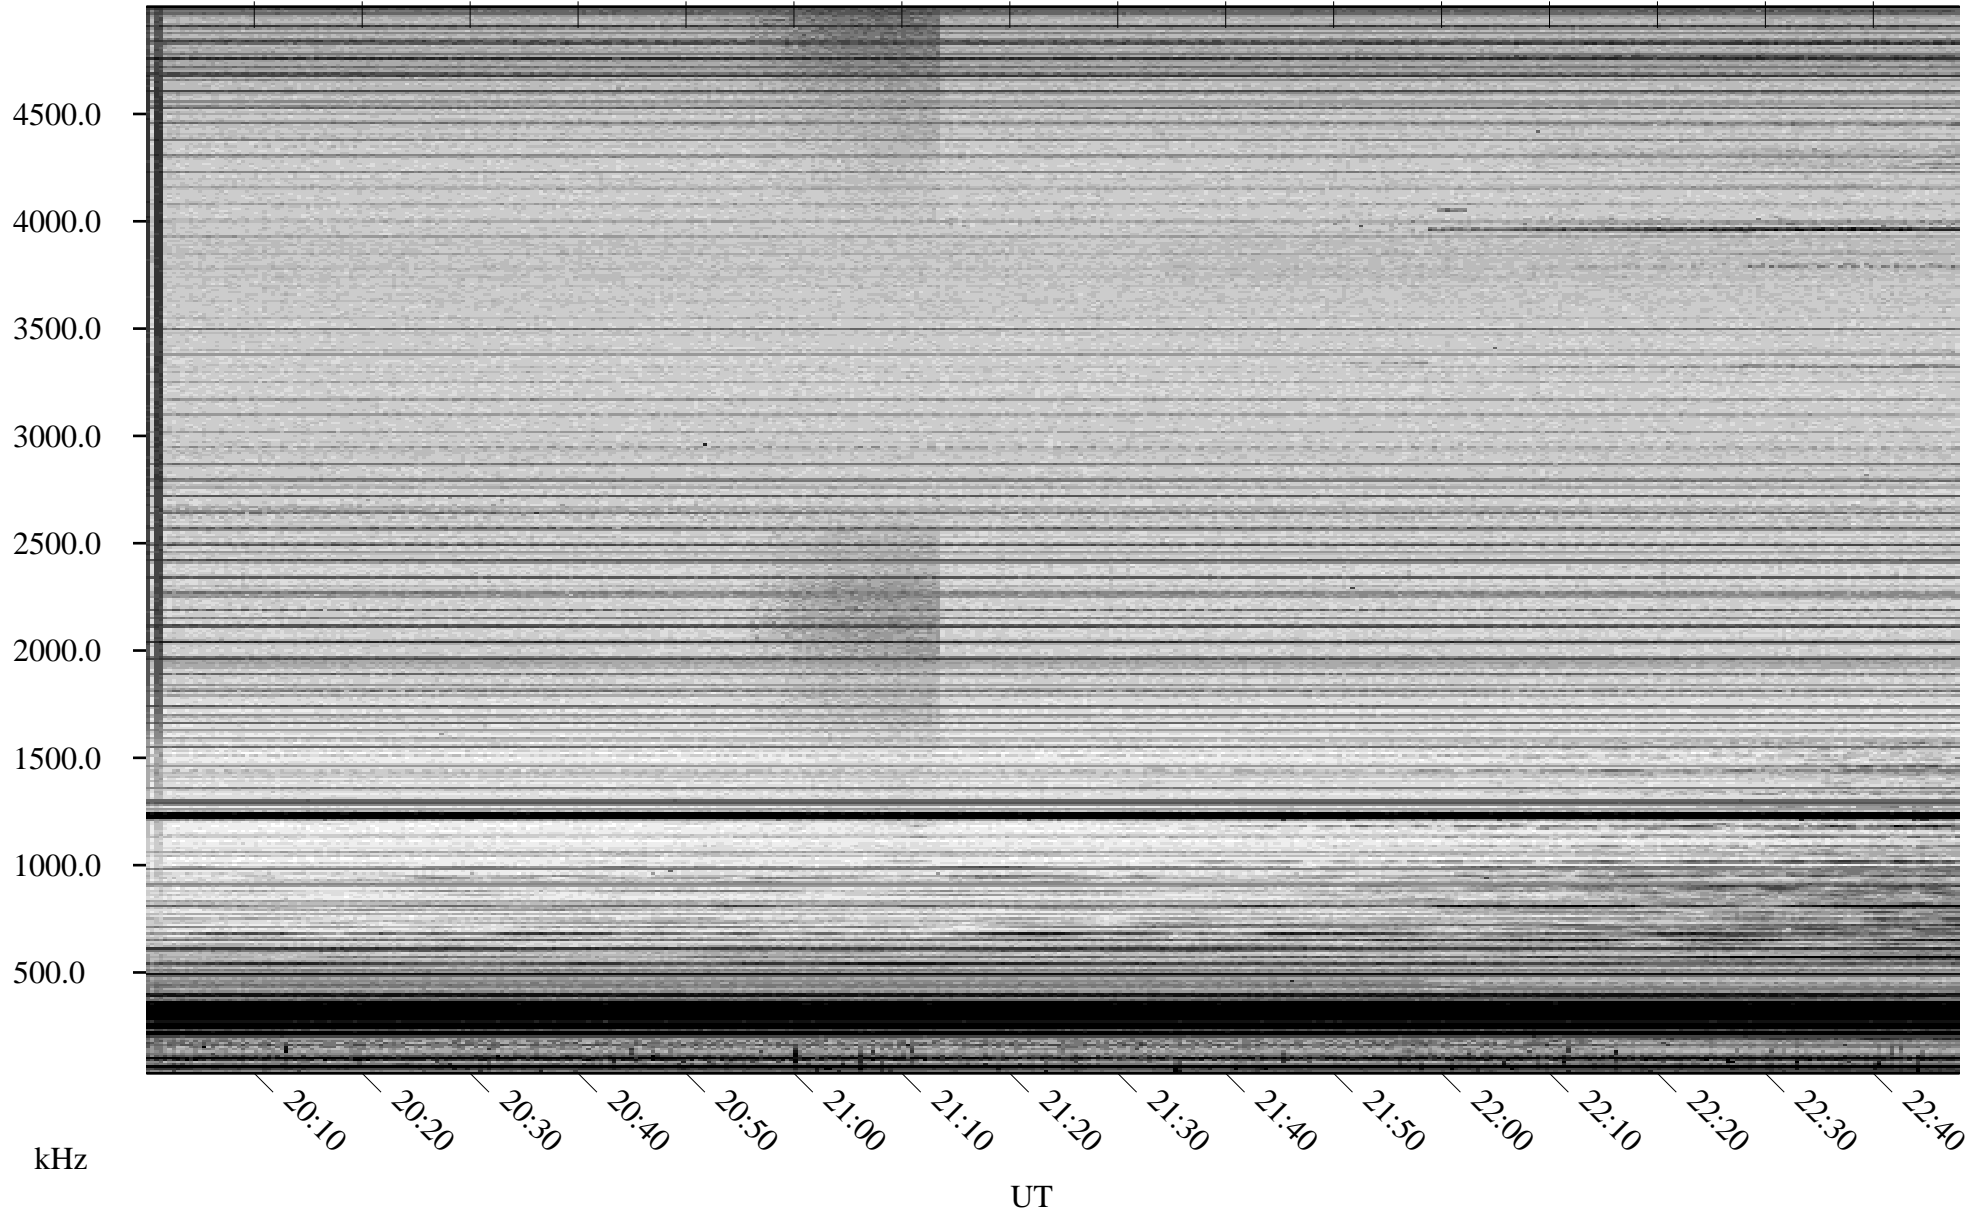

03/01/2007 Churchill, Manitoba

Linear Scale Black = 161 White = 15

CH07060L.R00m max_12

Page 1

03/01/2007 Churchill, Manitoba

Linear Scale Black = 161 White = 15

CH07060L.R00m max_12

Page 2

03/02/2007 Churchill, Manitoba

Linear Scale Black = 161 White = 15

CH07060L.R00m max_12

Page 3

03/02/2007 Churchill, Manitoba

Linear Scale Black = 161 White = 15

CH07060L.R00m max_12

Page 4

03/02/2007 Churchill, Manitoba

Linear Scale Black = 161 White = 15

CH07060L.R00m max_12

Page 5

03/02/2007 Churchill, Manitoba

Linear Scale Black = 161 White = 15

CH07060L.R00m max_12

Page 6

03/02/2007 Churchill, Manitoba

Linear Scale Black = 161 White = 15

CH07060L.R00m max_12

Page 7

03/02/2007 Churchill, Manitoba

Linear Scale Black = 161 White = 15

CH07060L.R00m max_12

Page 8