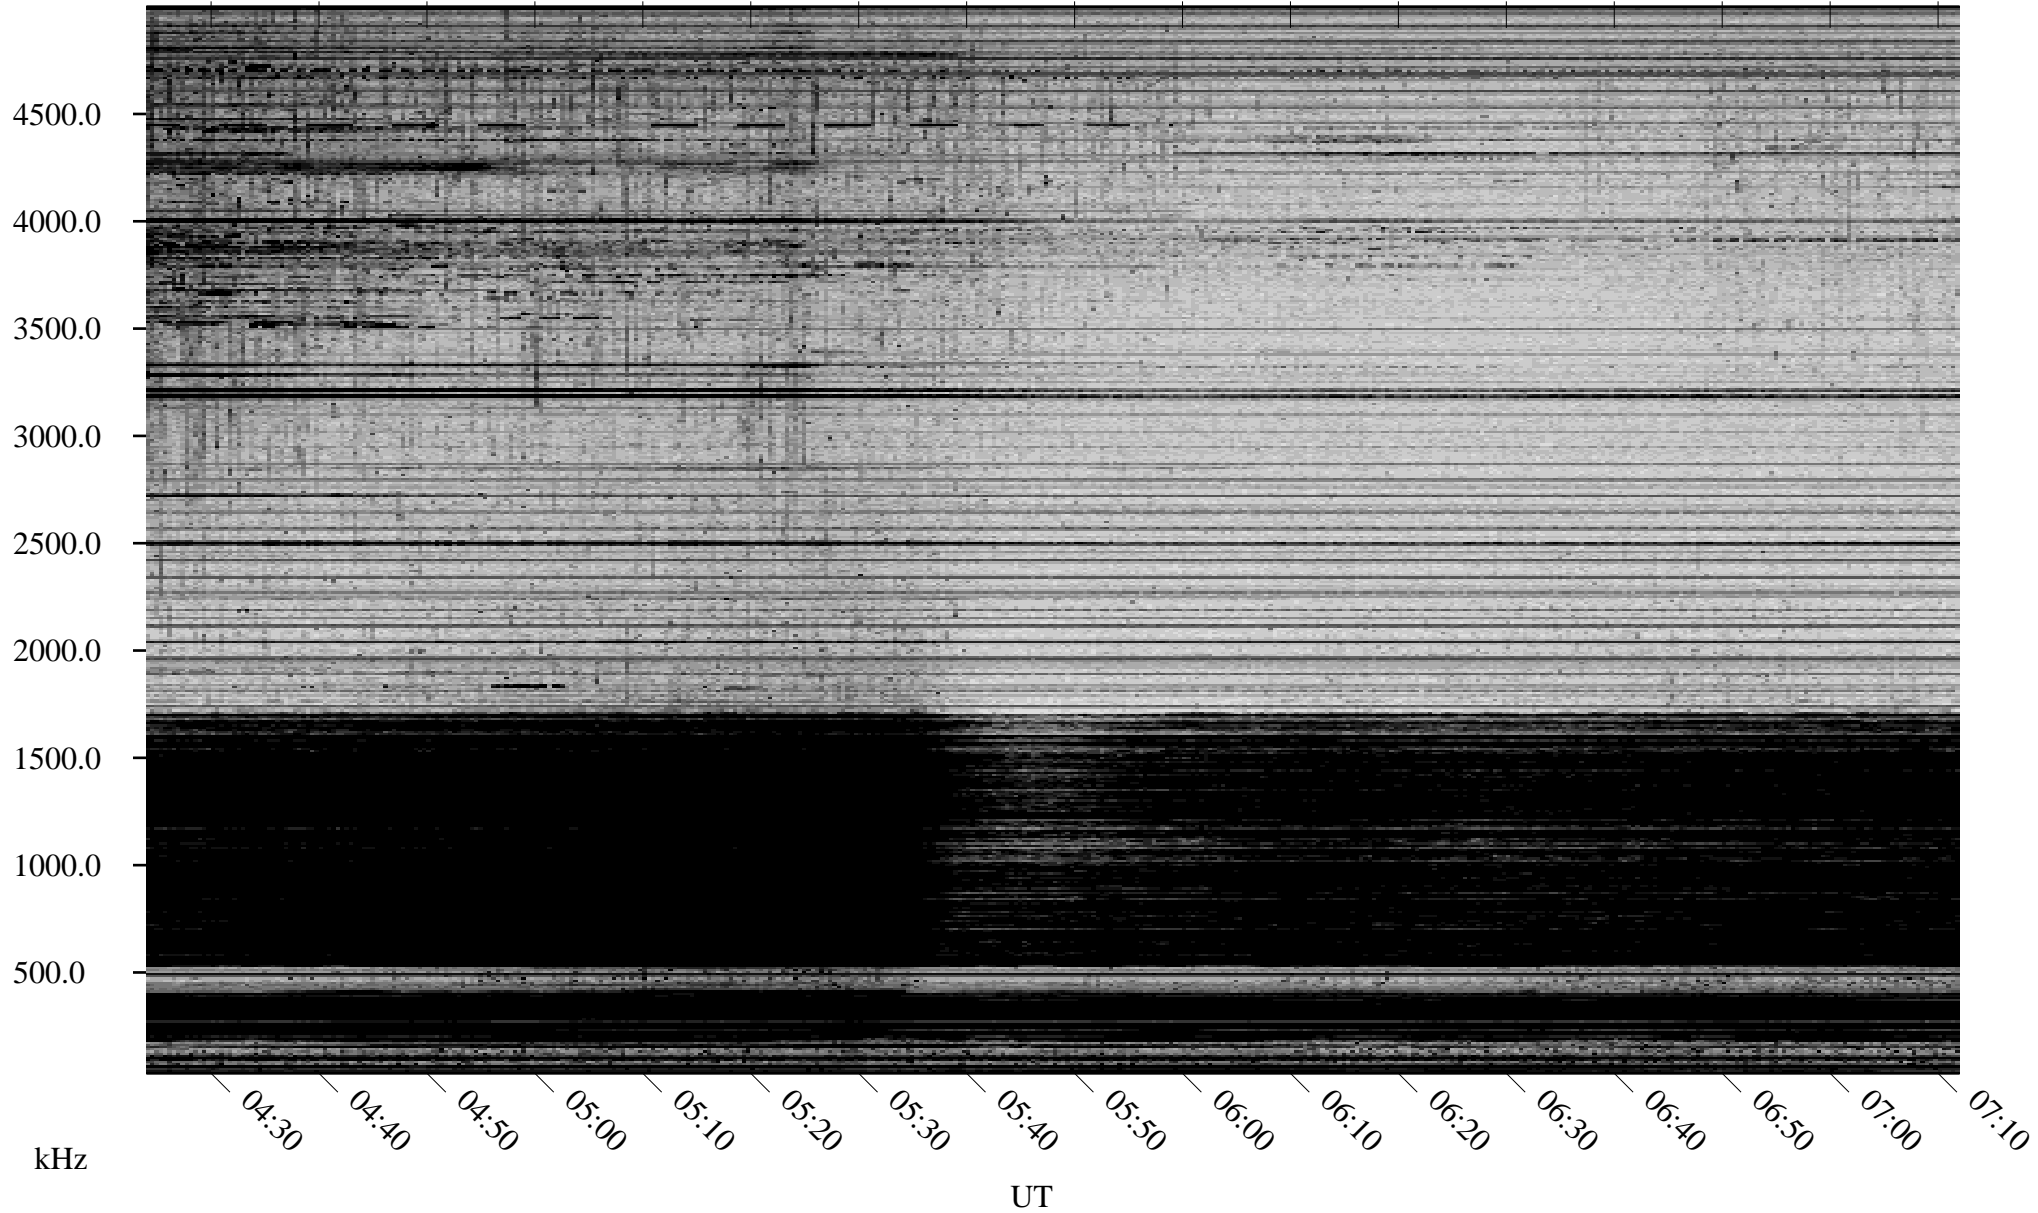

03/01/2007 Churchill, Manitoba

Linear Scale Black = 161 White = 15

CH07060L.R00m max_12

Page 1

03/01/2007 Churchill, Manitoba

Linear Scale Black = 161 White = 15

CH07060L.R00m max_12

Page 2

03/02/2007 Churchill, Manitoba

Linear Scale Black = 161 White = 15

CH07060L.R00m max_12

Page 3

03/02/2007 Churchill, Manitoba

Linear Scale Black = 161 White = 15

CH07060L.R00m max_12

Page 4

03/02/2007 Churchill, Manitoba

Linear Scale Black = 161 White = 15

CH07060L.R00m max_12

Page 5

03/02/2007 Churchill, Manitoba

Linear Scale Black = 161 White = 15

CH07060L.R00m max_12

Page 6

03/02/2007 Churchill, Manitoba

Linear Scale Black = 161 White = 15

CH07060L.R00m max_12

Page 7

03/02/2007 Churchill, Manitoba

Linear Scale Black = 161 White = 15

CH07060L.R00m max_12

Page 8