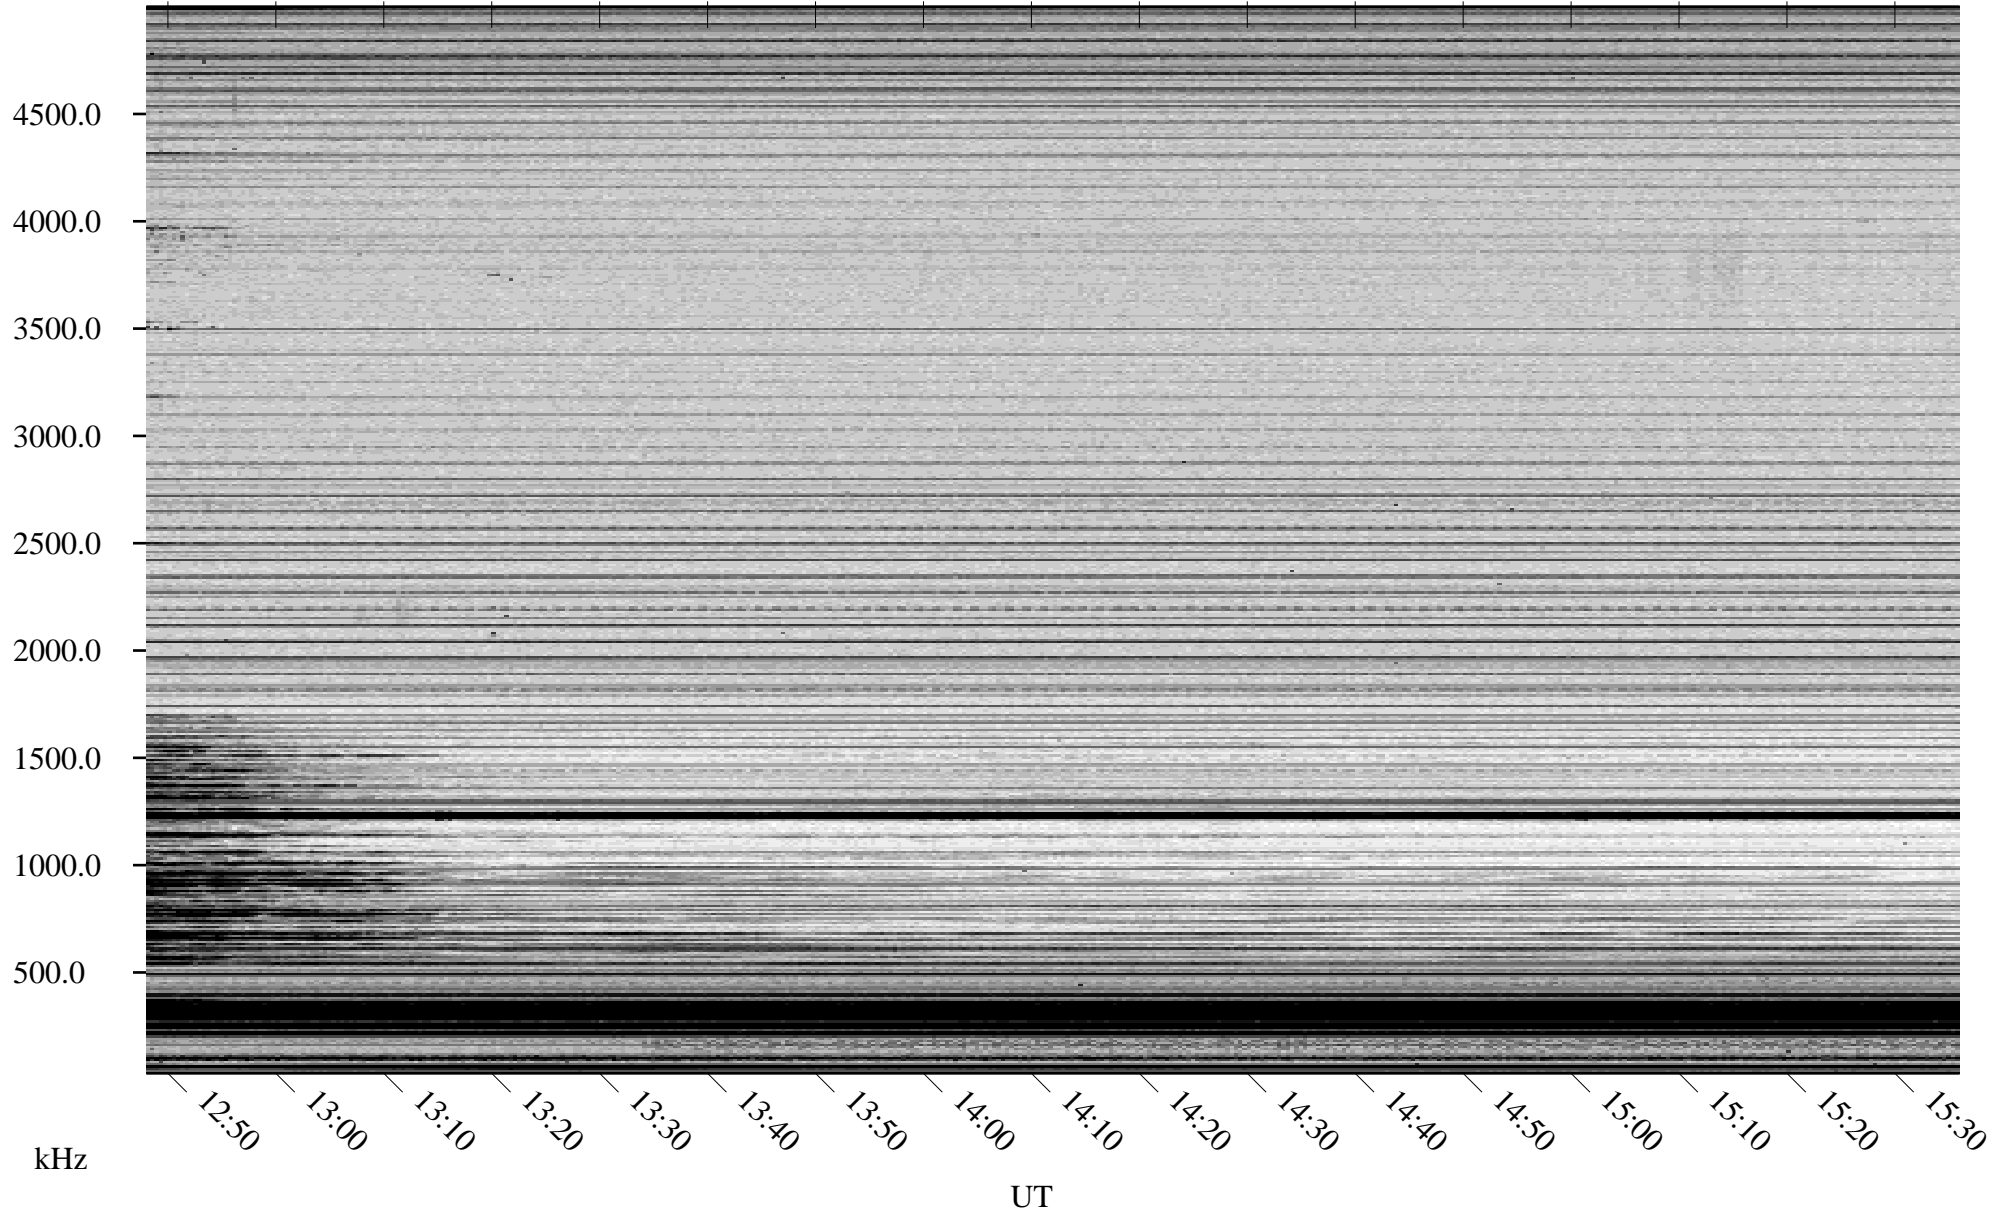

03/01/2007 Churchill, Manitoba

Linear Scale Black = 161 White = 15

CH07060L.R00m max_12

Page 1

03/01/2007 Churchill, Manitoba

Linear Scale Black = 161 White = 15

CH07060L.R00m max_12

Page 2

03/02/2007 Churchill, Manitoba

Linear Scale Black = 161 White = 15

CH07060L.R00m max_12

Page 3

03/02/2007 Churchill, Manitoba

Linear Scale Black = 161 White = 15

CH07060L.R00m max_12

Page 4

03/02/2007 Churchill, Manitoba

Linear Scale Black = 161 White = 15

CH07060L.R00m max_12

Page 5

03/02/2007 Churchill, Manitoba

Linear Scale Black = 161 White = 15

CH07060L.R00m max_12

Page 6

03/02/2007 Churchill, Manitoba

Linear Scale Black = 161 White = 15

CH07060L.R00m max_12

Page 7

03/02/2007 Churchill, Manitoba

Linear Scale Black = 161 White = 15

CH07060L.R00m max_12

Page 8