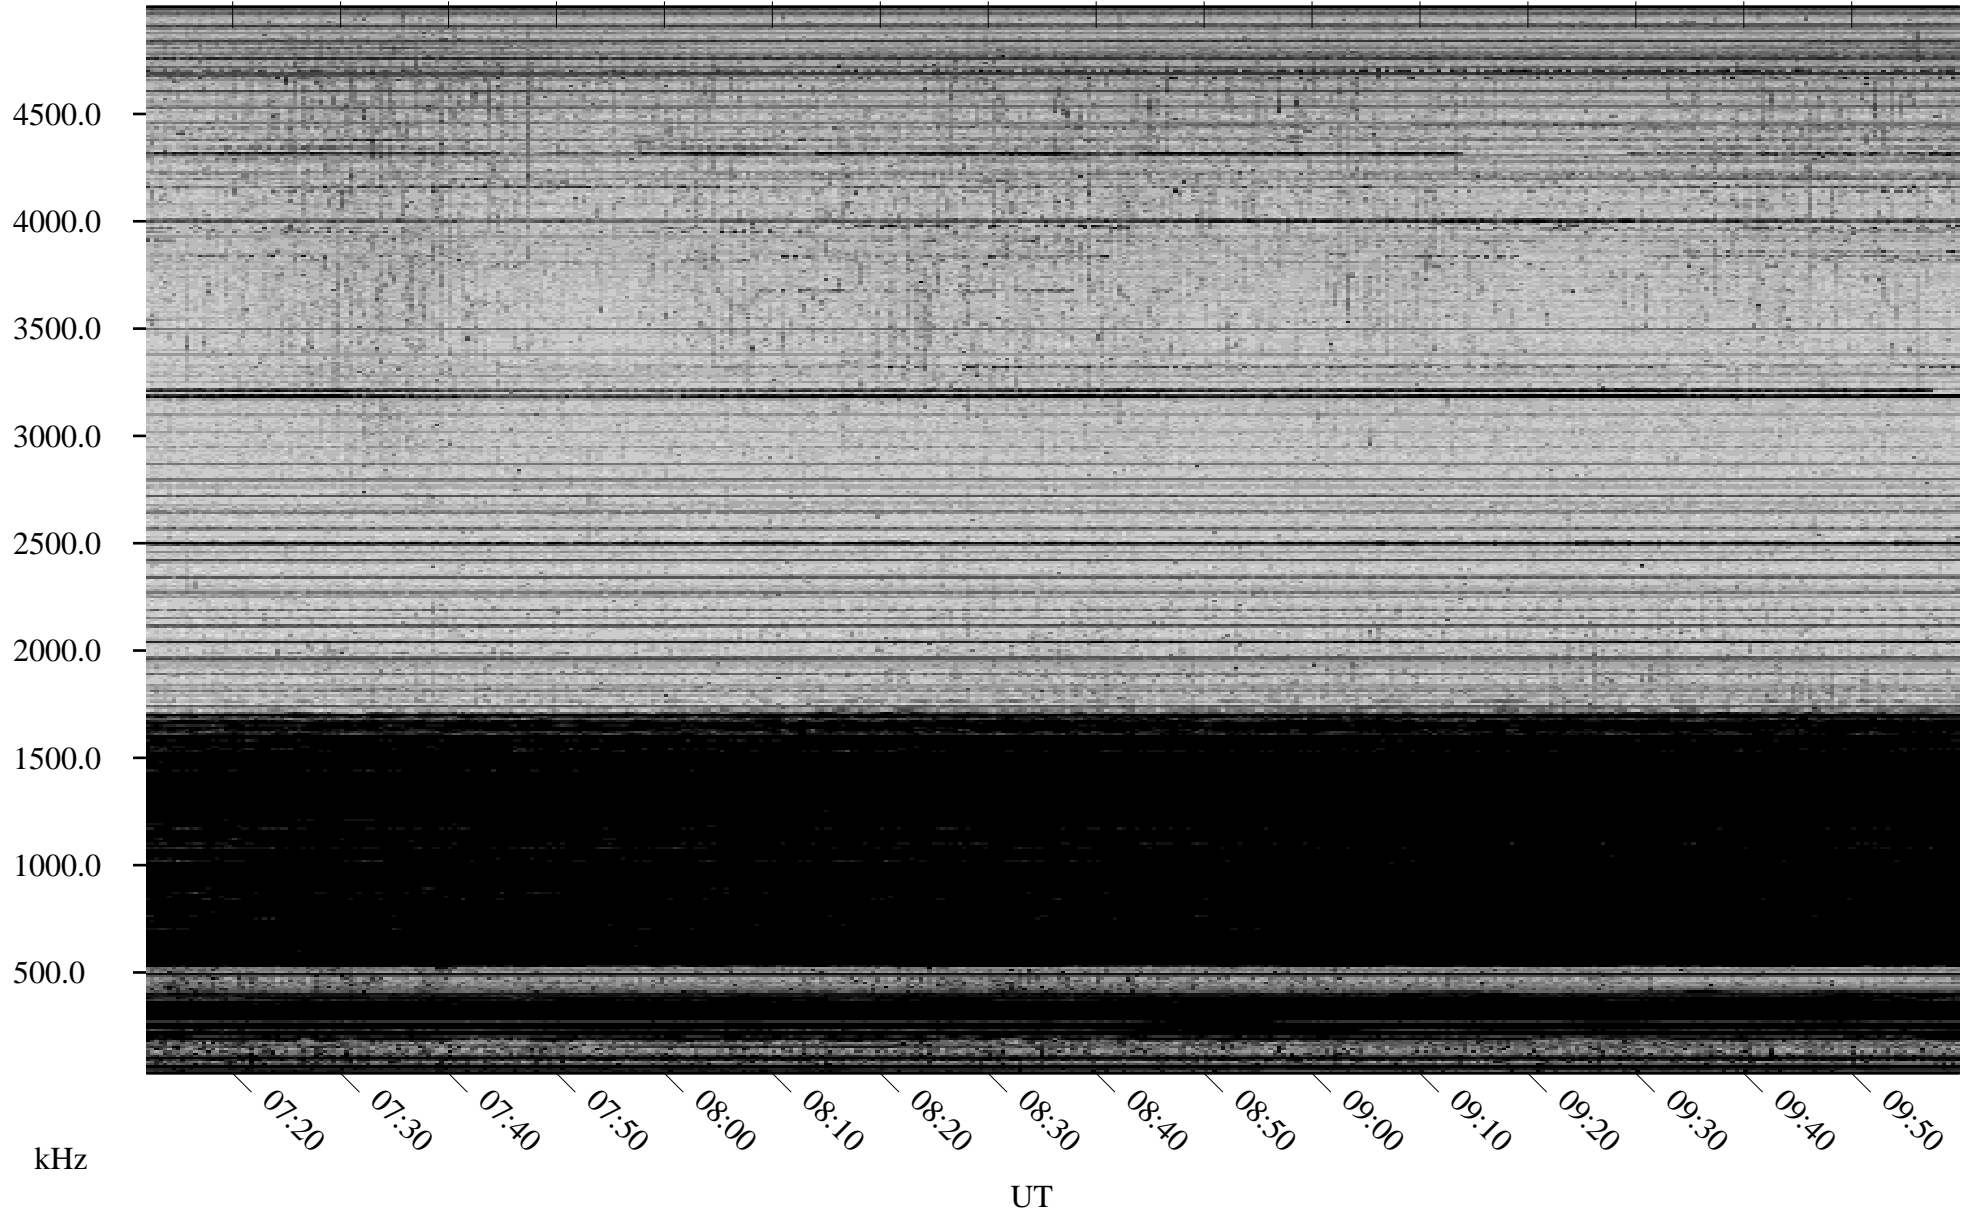

03/01/2007 Churchill, Manitoba

Linear Scale Black = 161 White = 15

CH07060L.R00m max_12

Page 1

03/01/2007 Churchill, Manitoba

Linear Scale Black = 161 White = 15

CH07060L.R00m max_12

Page 2

03/02/2007 Churchill, Manitoba

Linear Scale Black = 161 White = 15

CH07060L.R00m max_12

Page 3

03/02/2007 Churchill, Manitoba

Linear Scale Black = 161 White = 15

CH07060L.R00m max_12

Page 4

03/02/2007 Churchill, Manitoba

Linear Scale Black = 161 White = 15

CH07060L.R00m max_12

Page 5

03/02/2007 Churchill, Manitoba

Linear Scale Black = 161 White = 15

CH07060L.R00m max_12

Page 6

03/02/2007 Churchill, Manitoba

Linear Scale Black = 161 White = 15

CH07060L.R00m max_12

Page 7

03/02/2007 Churchill, Manitoba

Linear Scale Black = 161 White = 15

CH07060L.R00m max_12

Page 8