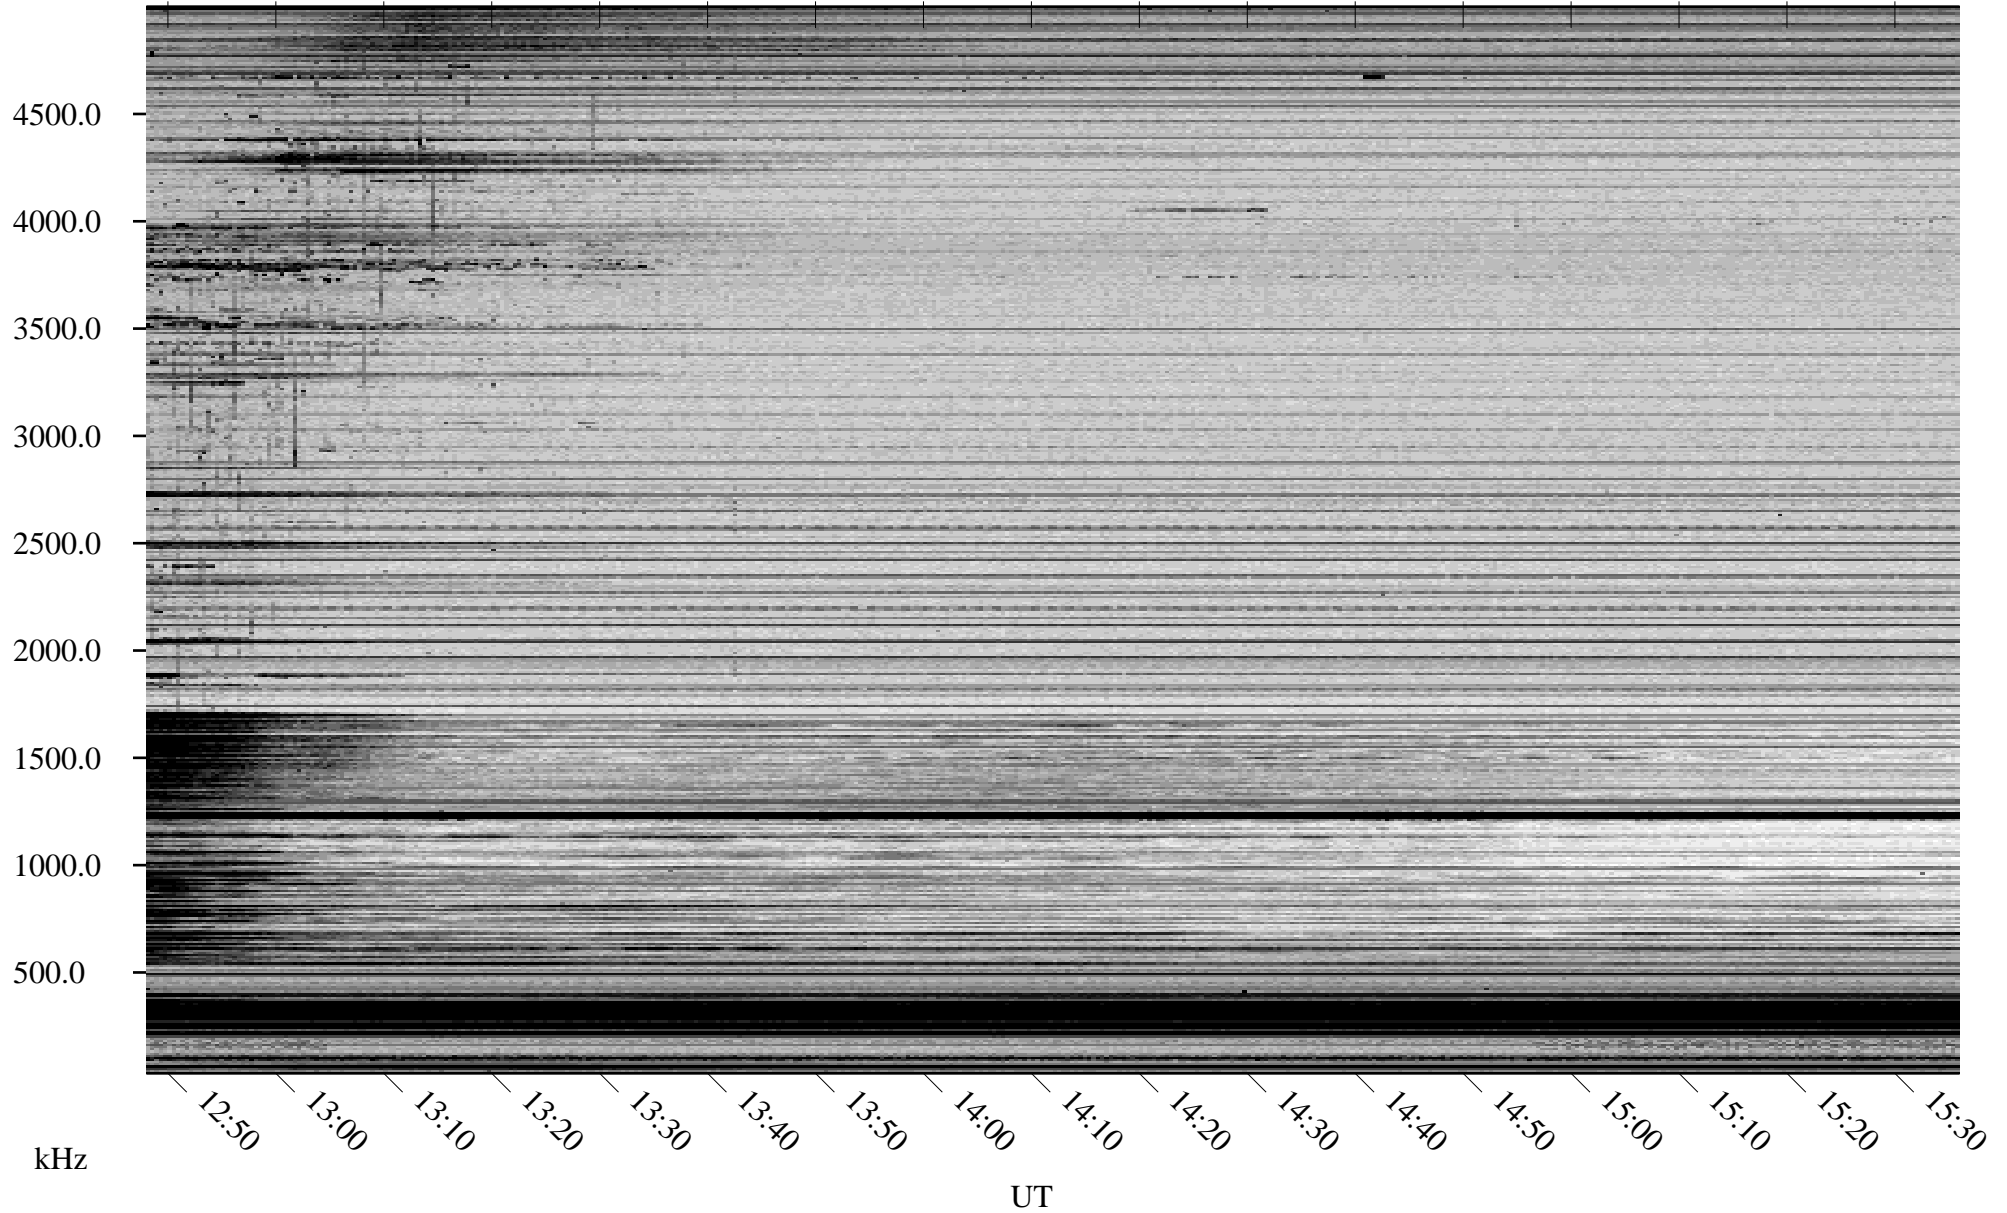

03/02/2007 Churchill, Manitoba

Linear Scale Black = 161 White = 15

CH07061L.R00m max_12

Page 1

03/02/2007 Churchill, Manitoba

Linear Scale Black = 161 White = 15

CH07061L.R00m max_12

Page 2

03/03/2007 Churchill, Manitoba

Linear Scale Black = 161 White = 15

CH07061L.R00m max_12

Page 3

03/03/2007 Churchill, Manitoba

Linear Scale Black = 161 White = 15

CH07061L.R00m max_12

Page 4

03/03/2007 Churchill, Manitoba

Linear Scale Black = 161 White = 15

CH07061L.R00m max_12

Page 5

03/03/2007 Churchill, Manitoba

Linear Scale Black = 161 White = 15

CH07061L.R00m max_12

Page 6

03/03/2007 Churchill, Manitoba

Linear Scale Black = 161 White = 15

CH07061L.R00m max_12

Page 7

03/03/2007 Churchill, Manitoba

Linear Scale Black = 161 White = 15

CH07061L.R00m max_12

Page 8