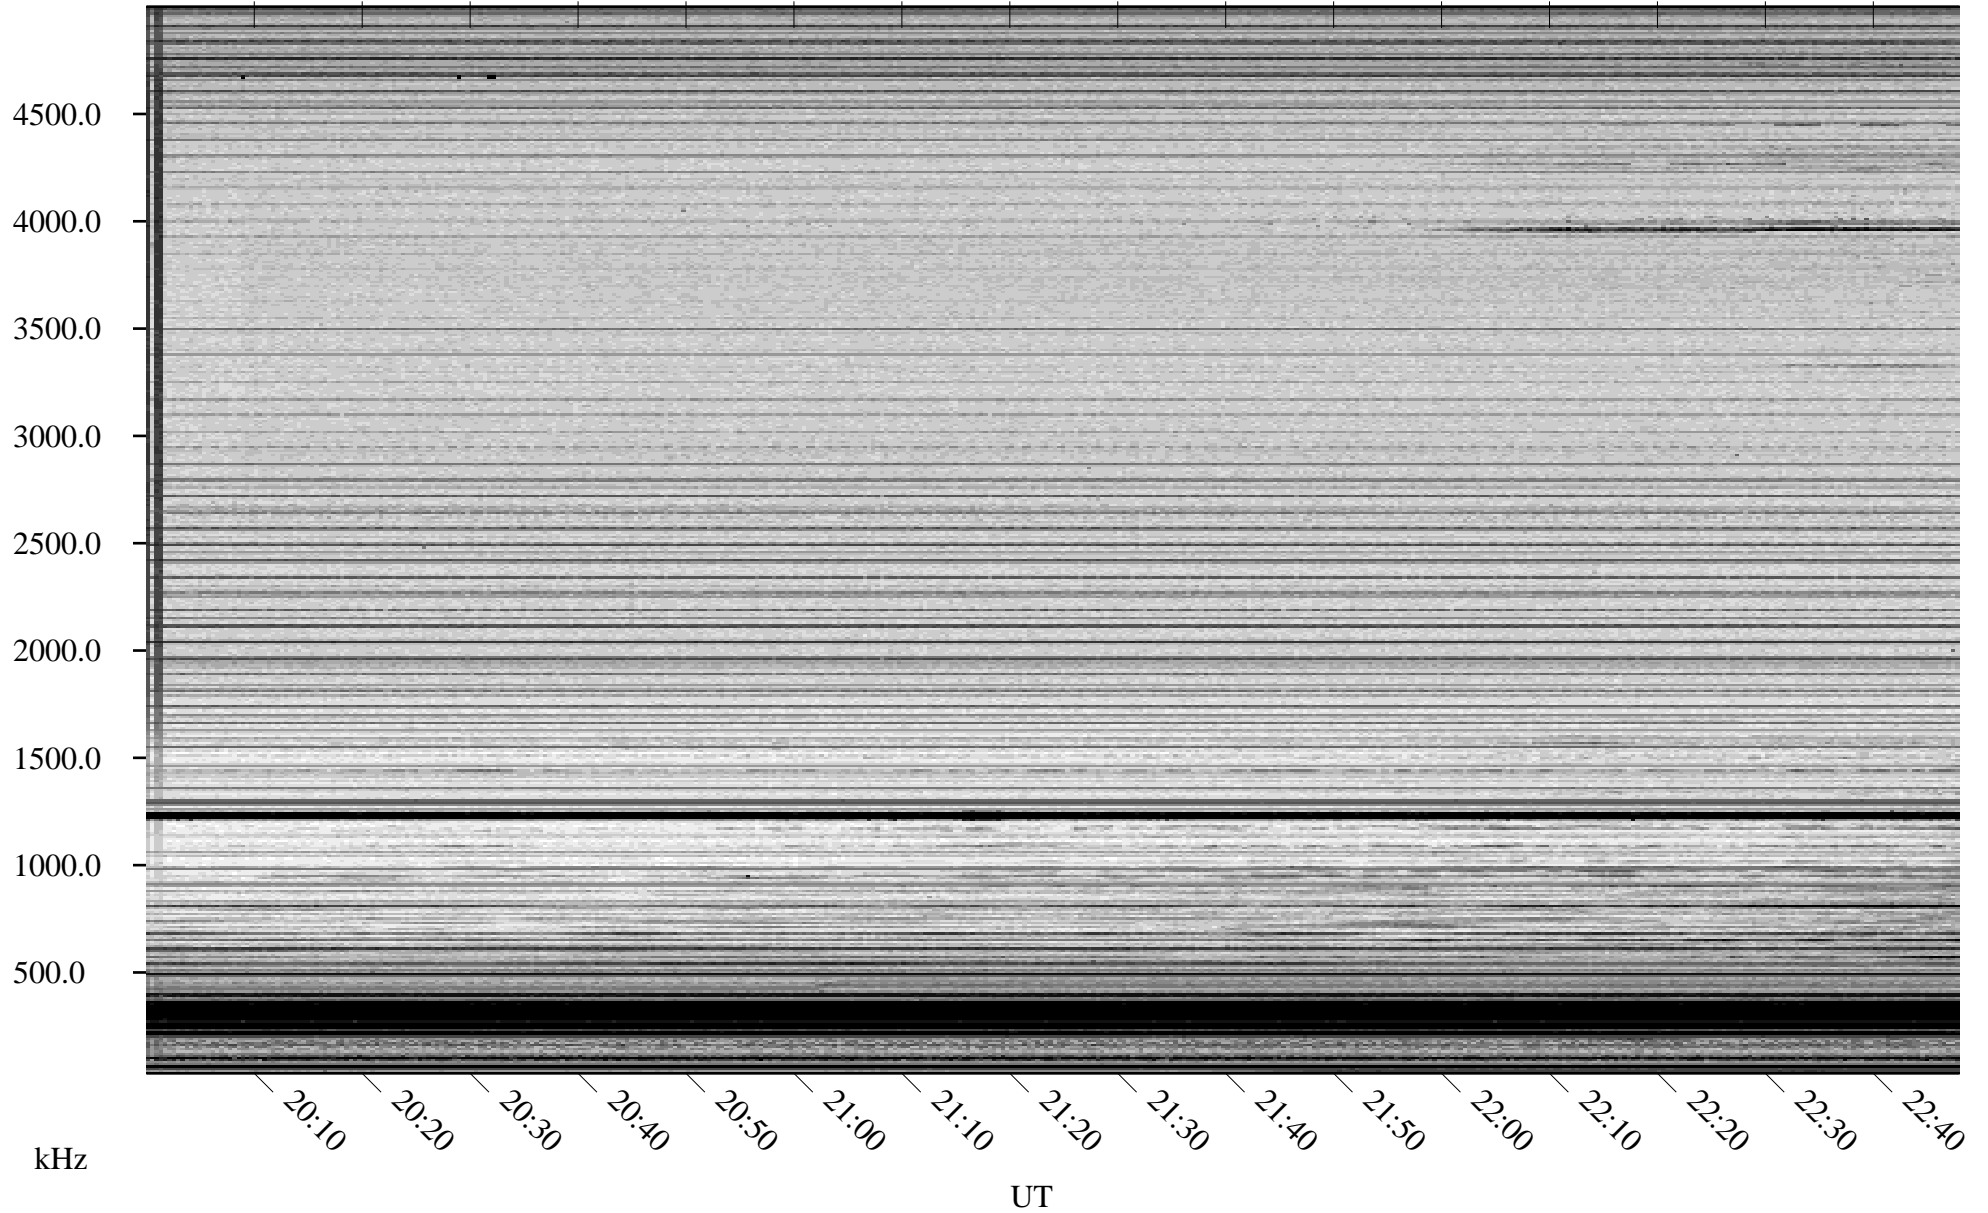

03/02/2007 Churchill, Manitoba

Linear Scale Black = 161 White = 15

CH07061L.R00m max_12

Page 1

03/02/2007 Churchill, Manitoba

Linear Scale Black = 161 White = 15

CH07061L.R00m max_12

Page 2

03/03/2007 Churchill, Manitoba

Linear Scale Black = 161 White = 15

CH07061L.R00m max_12

Page 3

03/03/2007 Churchill, Manitoba

Linear Scale Black = 161 White = 15

CH07061L.R00m max_12

Page 4

03/03/2007 Churchill, Manitoba

Linear Scale Black = 161 White = 15

CH07061L.R00m max_12

Page 5

03/03/2007 Churchill, Manitoba

Linear Scale Black = 161 White = 15

CH07061L.R00m max_12

Page 6

03/03/2007 Churchill, Manitoba

Linear Scale Black = 161 White = 15

CH07061L.R00m max_12

Page 7

03/03/2007 Churchill, Manitoba

Linear Scale Black = 161 White = 15

CH07061L.R00m max_12

Page 8