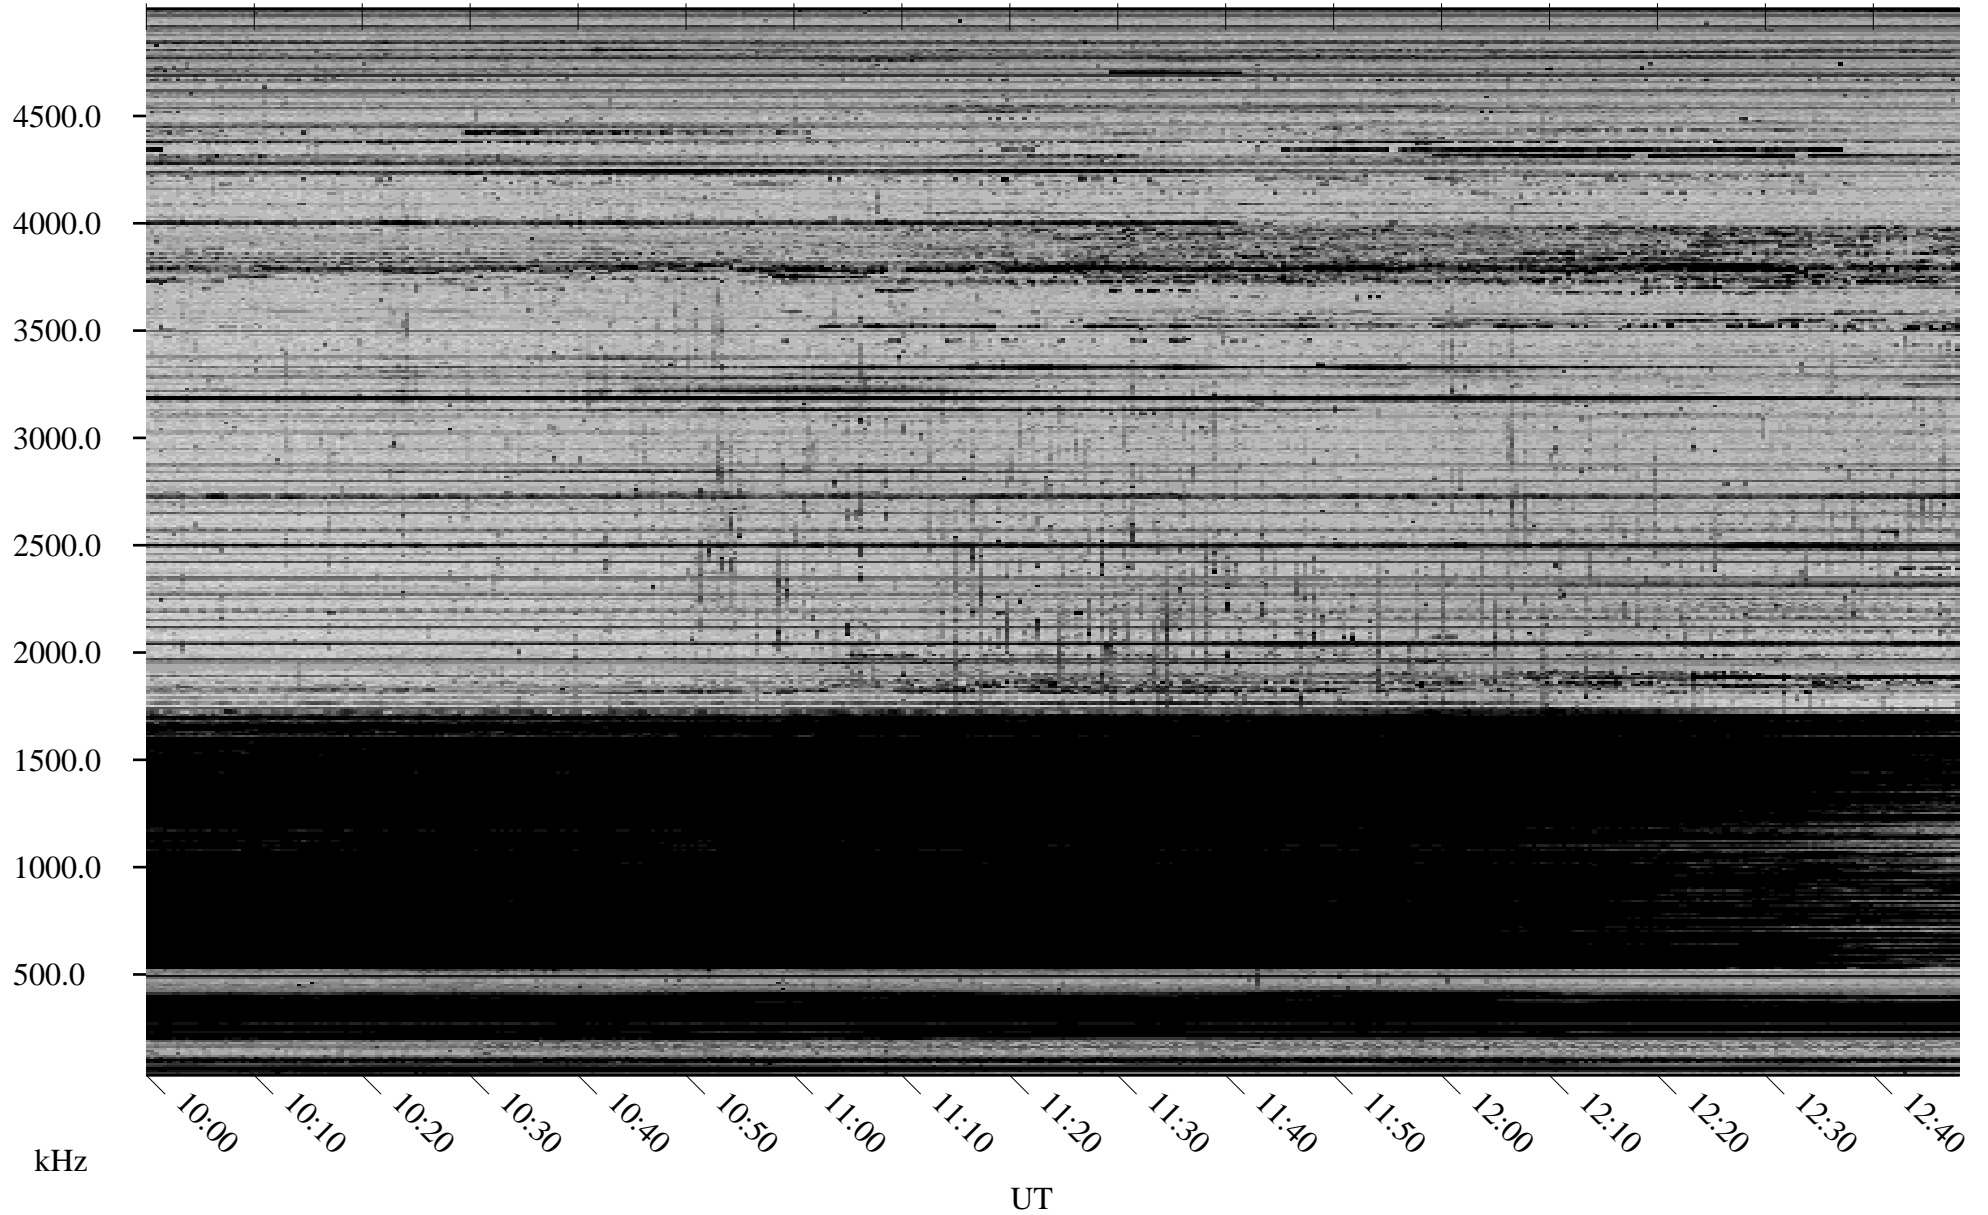

03/03/2007 Churchill, Manitoba

Linear Scale Black = 161 White = 15

CH07061L.R00m max_12

Page 5

03/03/2007 Churchill, Manitoba

Linear Scale Black = 161 White = 15

CH07061L.R00m max_12

Page 6

03/03/2007 Churchill, Manitoba

Linear Scale Black = 161 White = 15

CH07061L.R00m max_12

Page 7

03/03/2007 Churchill, Manitoba

Linear Scale Black = 161 White = 15

CH07061L.R00m max_12

Page 8