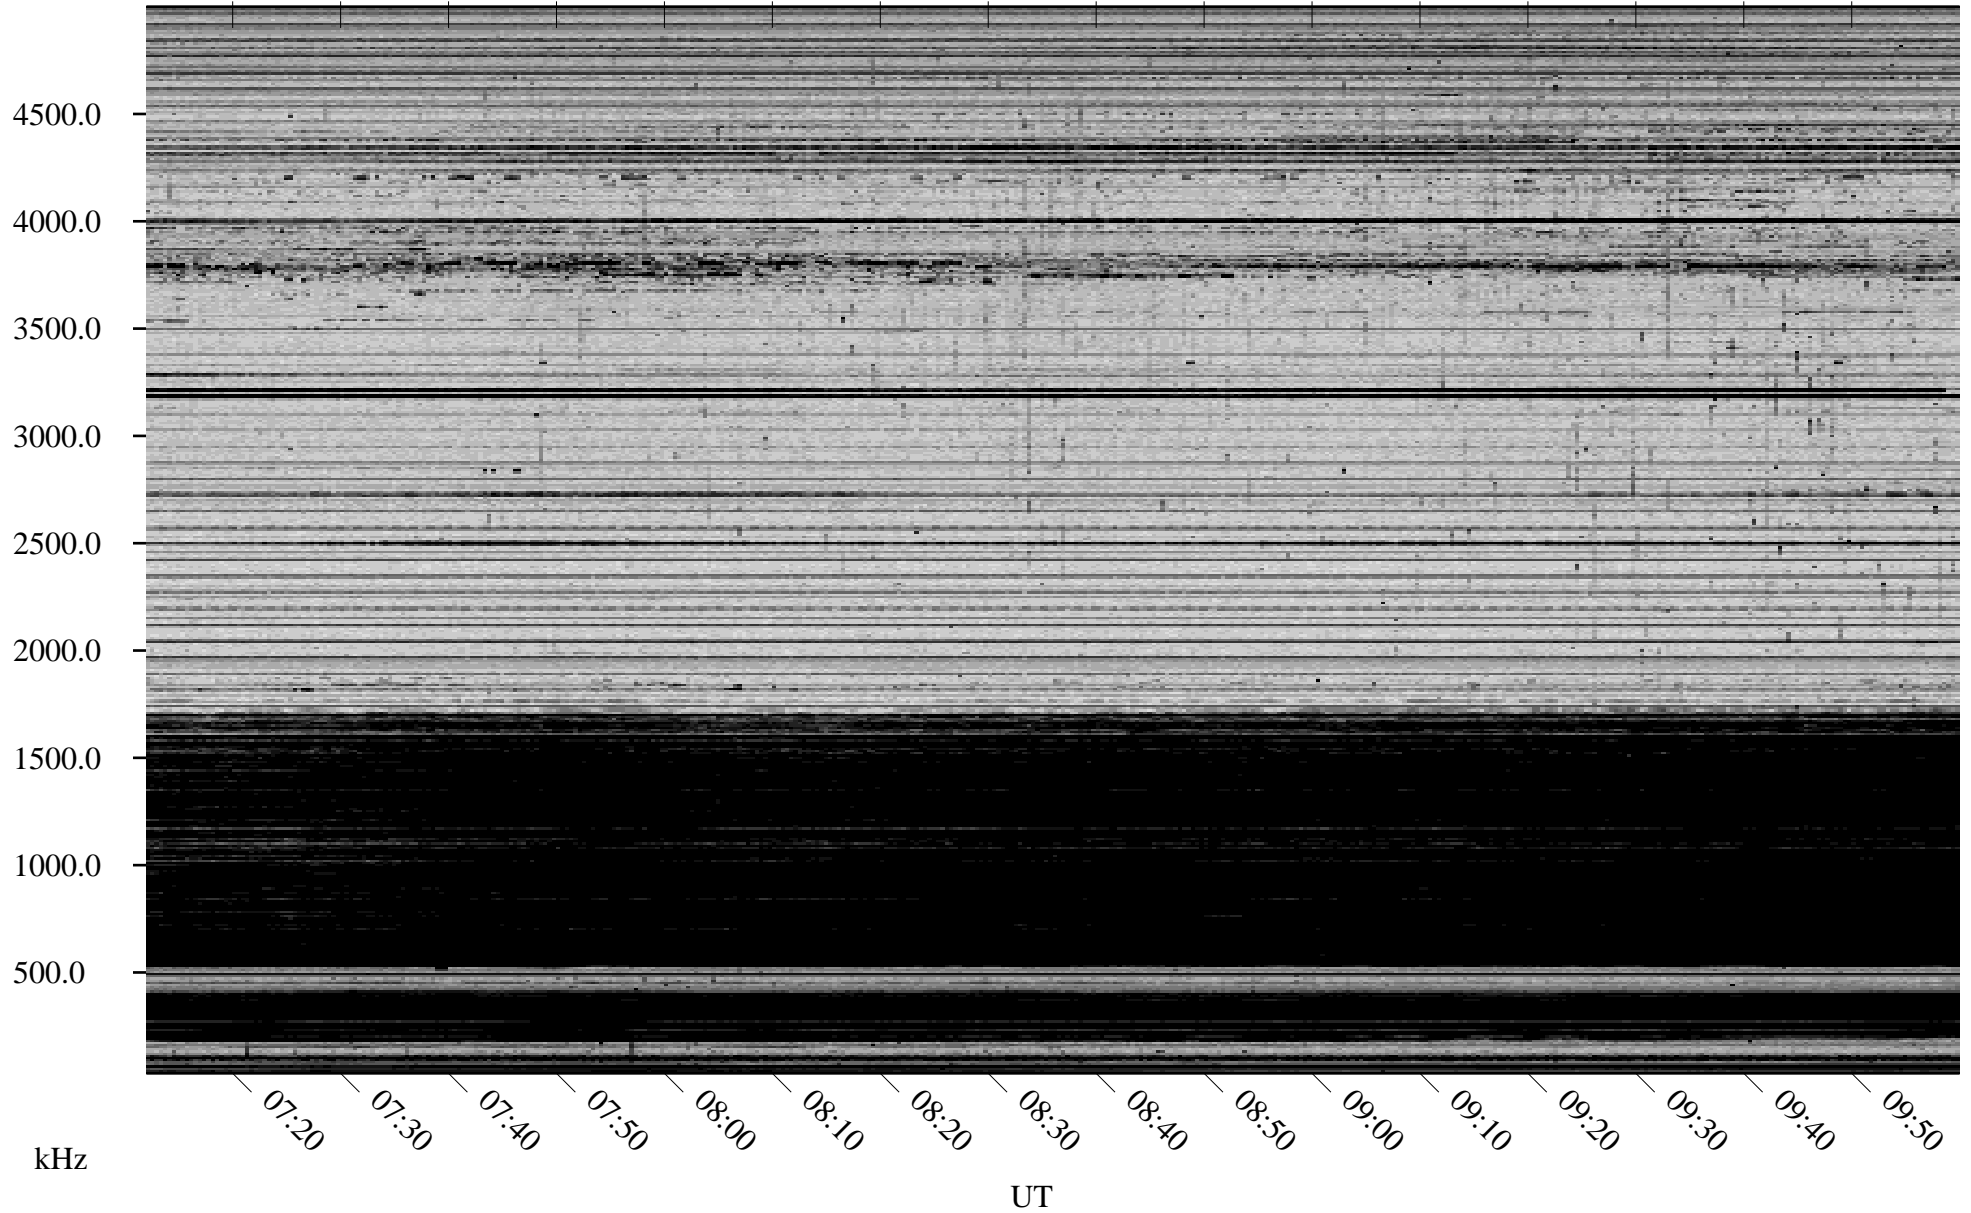

03/02/2007 Churchill, Manitoba

Linear Scale Black = 161 White = 15

CH07061L.R00m max_12

Page 1

03/02/2007 Churchill, Manitoba

Linear Scale Black = 161 White = 15

CH07061L.R00m max_12

Page 2

03/03/2007 Churchill, Manitoba

Linear Scale Black = 161 White = 15

CH07061L.R00m max_12

Page 3

03/03/2007 Churchill, Manitoba

Linear Scale Black = 161 White = 15

CH07061L.R00m max_12

Page 4

03/03/2007 Churchill, Manitoba

Linear Scale Black = 161 White = 15

CH07061L.R00m max_12

Page 5

03/03/2007 Churchill, Manitoba

Linear Scale Black = 161 White = 15

CH07061L.R00m max_12

Page 6

03/03/2007 Churchill, Manitoba

Linear Scale Black = 161 White = 15

CH07061L.R00m max_12

Page 7

03/03/2007 Churchill, Manitoba

Linear Scale Black = 161 White = 15

CH07061L.R00m max_12

Page 8