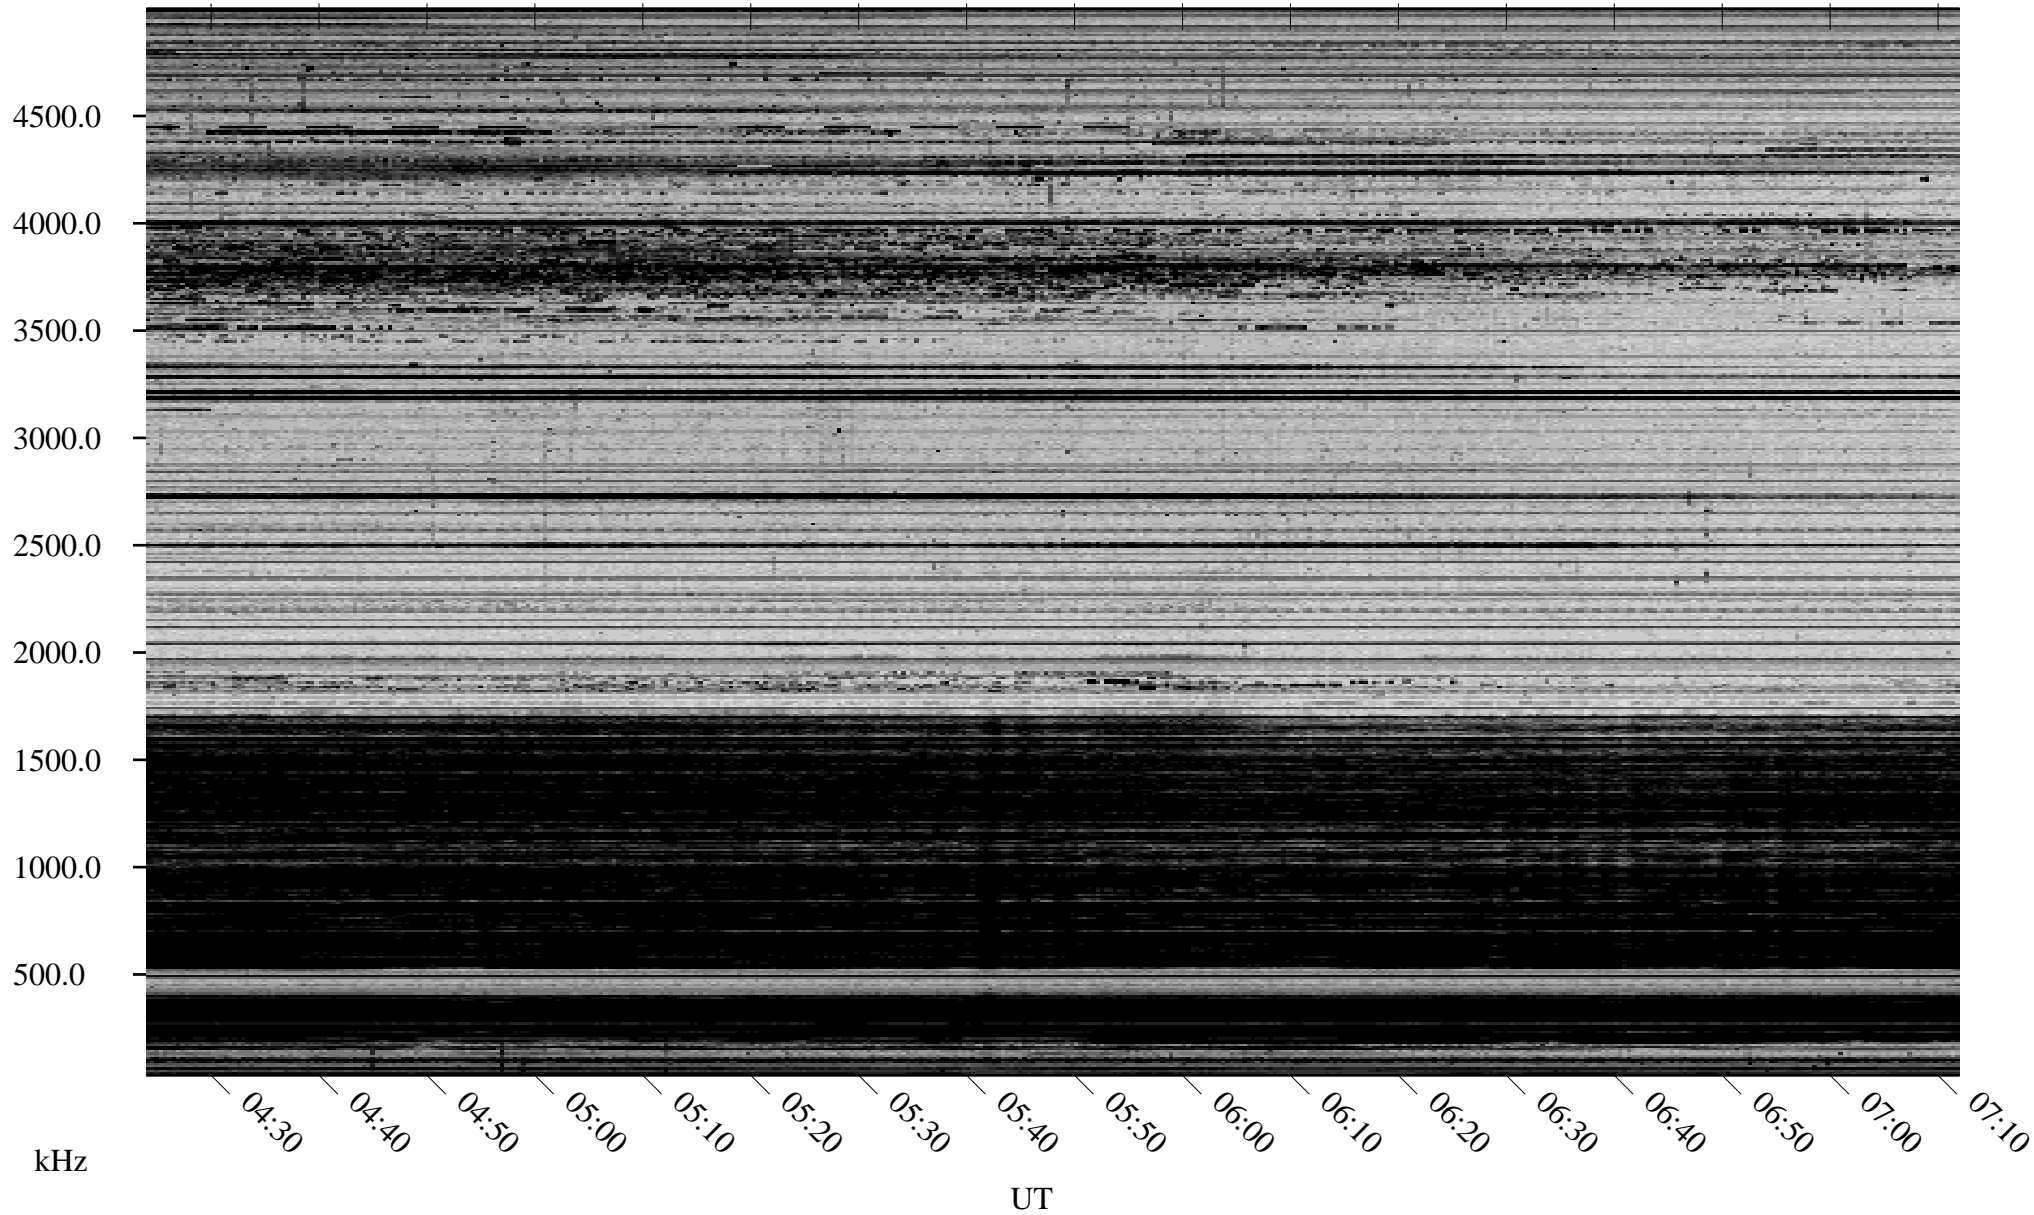

03/02/2007 Churchill, Manitoba

Linear Scale Black = 161 White = 15

CH07061L.R00m max_12

Page 1

03/02/2007 Churchill, Manitoba

Linear Scale Black = 161 White = 15

CH07061L.R00m max_12

Page 2

03/03/2007 Churchill, Manitoba

Linear Scale Black = 161 White = 15

CH07061L.R00m max_12

Page 3

03/03/2007 Churchill, Manitoba

Linear Scale Black = 161 White = 15

CH07061L.R00m max_12

Page 4

03/03/2007 Churchill, Manitoba

Linear Scale Black = 161 White = 15

CH07061L.R00m max_12

Page 5

03/03/2007 Churchill, Manitoba

Linear Scale Black = 161 White = 15

CH07061L.R00m max_12

Page 6

03/03/2007 Churchill, Manitoba

Linear Scale Black = 161 White = 15

CH07061L.R00m max_12

Page 7

03/03/2007 Churchill, Manitoba

Linear Scale Black = 161 White = 15

CH07061L.R00m max_12

Page 8