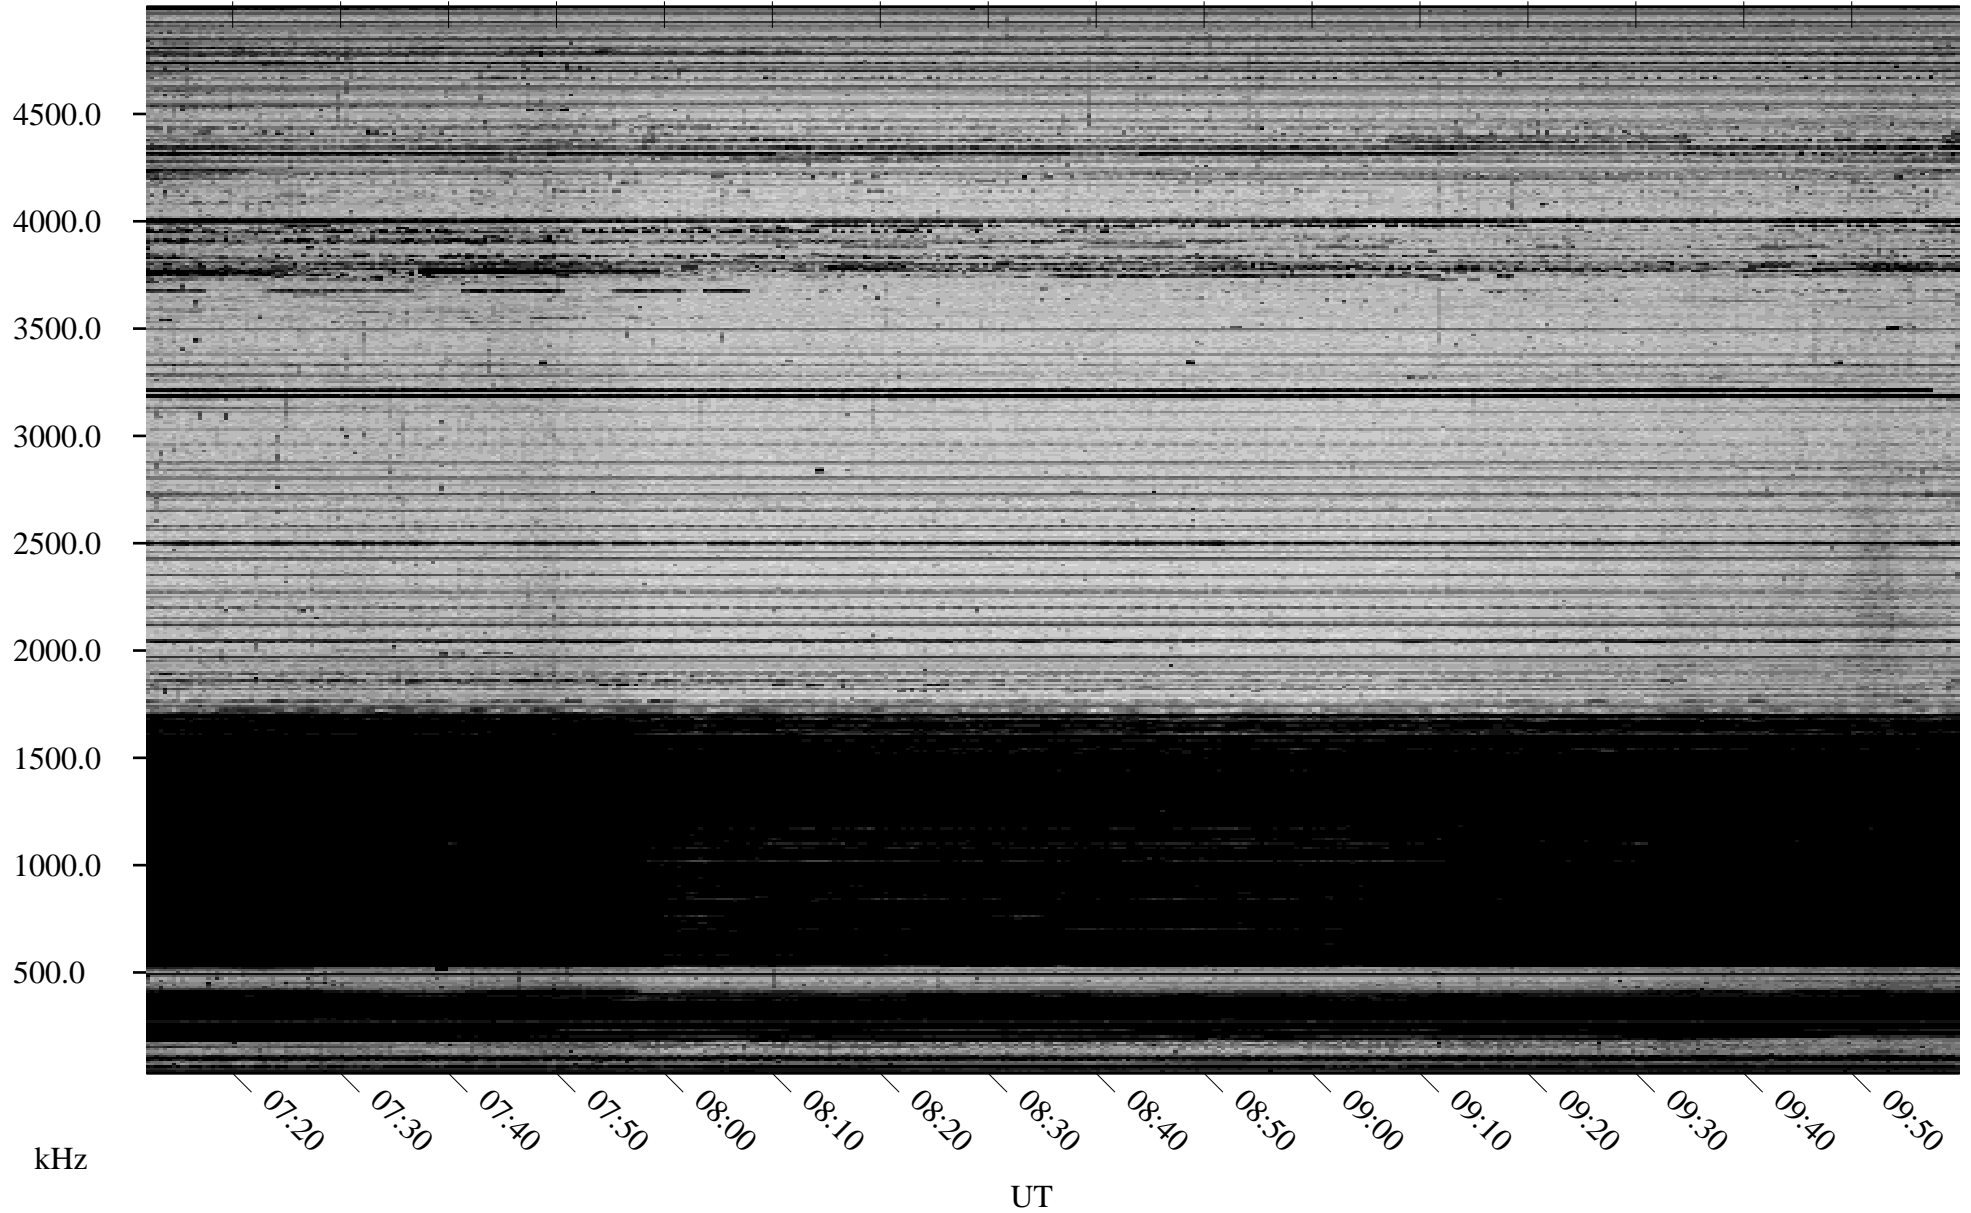

03/03/2007 Churchill, Manitoba

Linear Scale Black = 161 White = 15

CH07062L.R00m max_12

Page 1

03/03/2007 Churchill, Manitoba

Linear Scale Black = 161 White = 15

CH07062L.R00m max_12

Page 2

03/04/2007 Churchill, Manitoba

Linear Scale Black = 161 White = 15

CH07062L.R00m max_12

Page 3

03/04/2007 Churchill, Manitoba

Linear Scale Black = 161 White = 15

CH07062L.R00m max_12

Page 4

03/04/2007 Churchill, Manitoba

Linear Scale Black = 161 White = 15

CH07062L.R00m max_12

Page 5

03/04/2007 Churchill, Manitoba

Linear Scale Black = 161 White = 15

CH07062L.R00m max_12

Page 6

03/04/2007 Churchill, Manitoba

Linear Scale Black = 161 White = 15

CH07062L.R00m max_12

Page 7

03/04/2007 Churchill, Manitoba

Linear Scale Black = 161 White = 15

CH07062L.R00m max_12