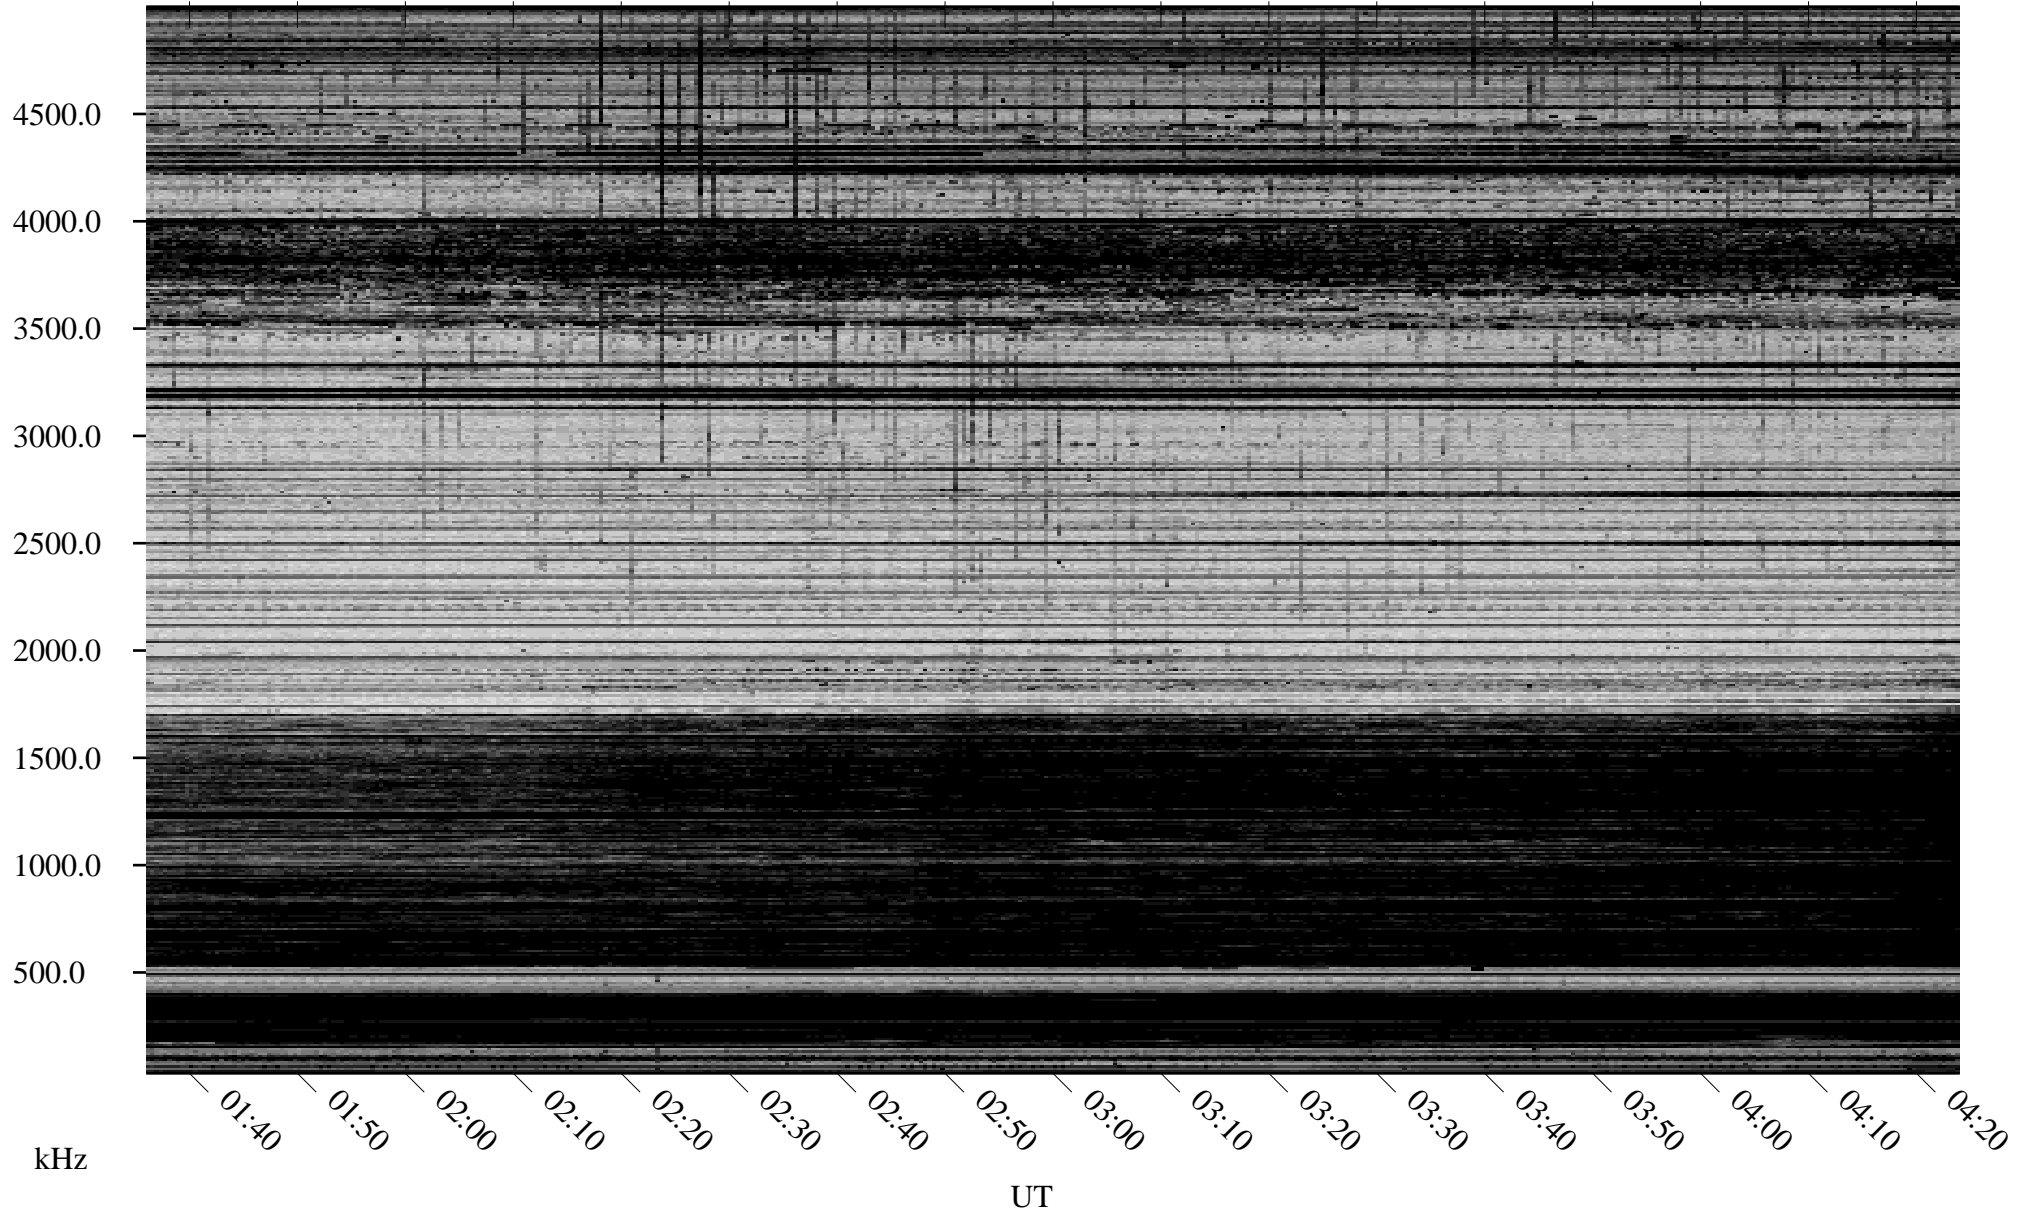

03/03/2007 Churchill, Manitoba

Linear Scale Black = 161 White = 15

CH07062L.R00m max_12

Page 1

03/03/2007 Churchill, Manitoba

Linear Scale Black = 161 White = 15

CH07062L.R00m max_12

Page 2

03/04/2007 Churchill, Manitoba

Linear Scale Black = 161 White = 15

CH07062L.R00m max_12

Page 3

03/04/2007 Churchill, Manitoba

Linear Scale Black = 161 White = 15

CH07062L.R00m max_12

Page 4

03/04/2007 Churchill, Manitoba

Linear Scale Black = 161 White = 15

CH07062L.R00m max_12

Page 5

03/04/2007 Churchill, Manitoba

Linear Scale Black = 161 White = 15

CH07062L.R00m max_12

Page 6

03/04/2007 Churchill, Manitoba

Linear Scale Black = 161 White = 15

CH07062L.R00m max_12

Page 7

03/04/2007 Churchill, Manitoba

Linear Scale Black = 161 White = 15

CH07062L.R00m max_12