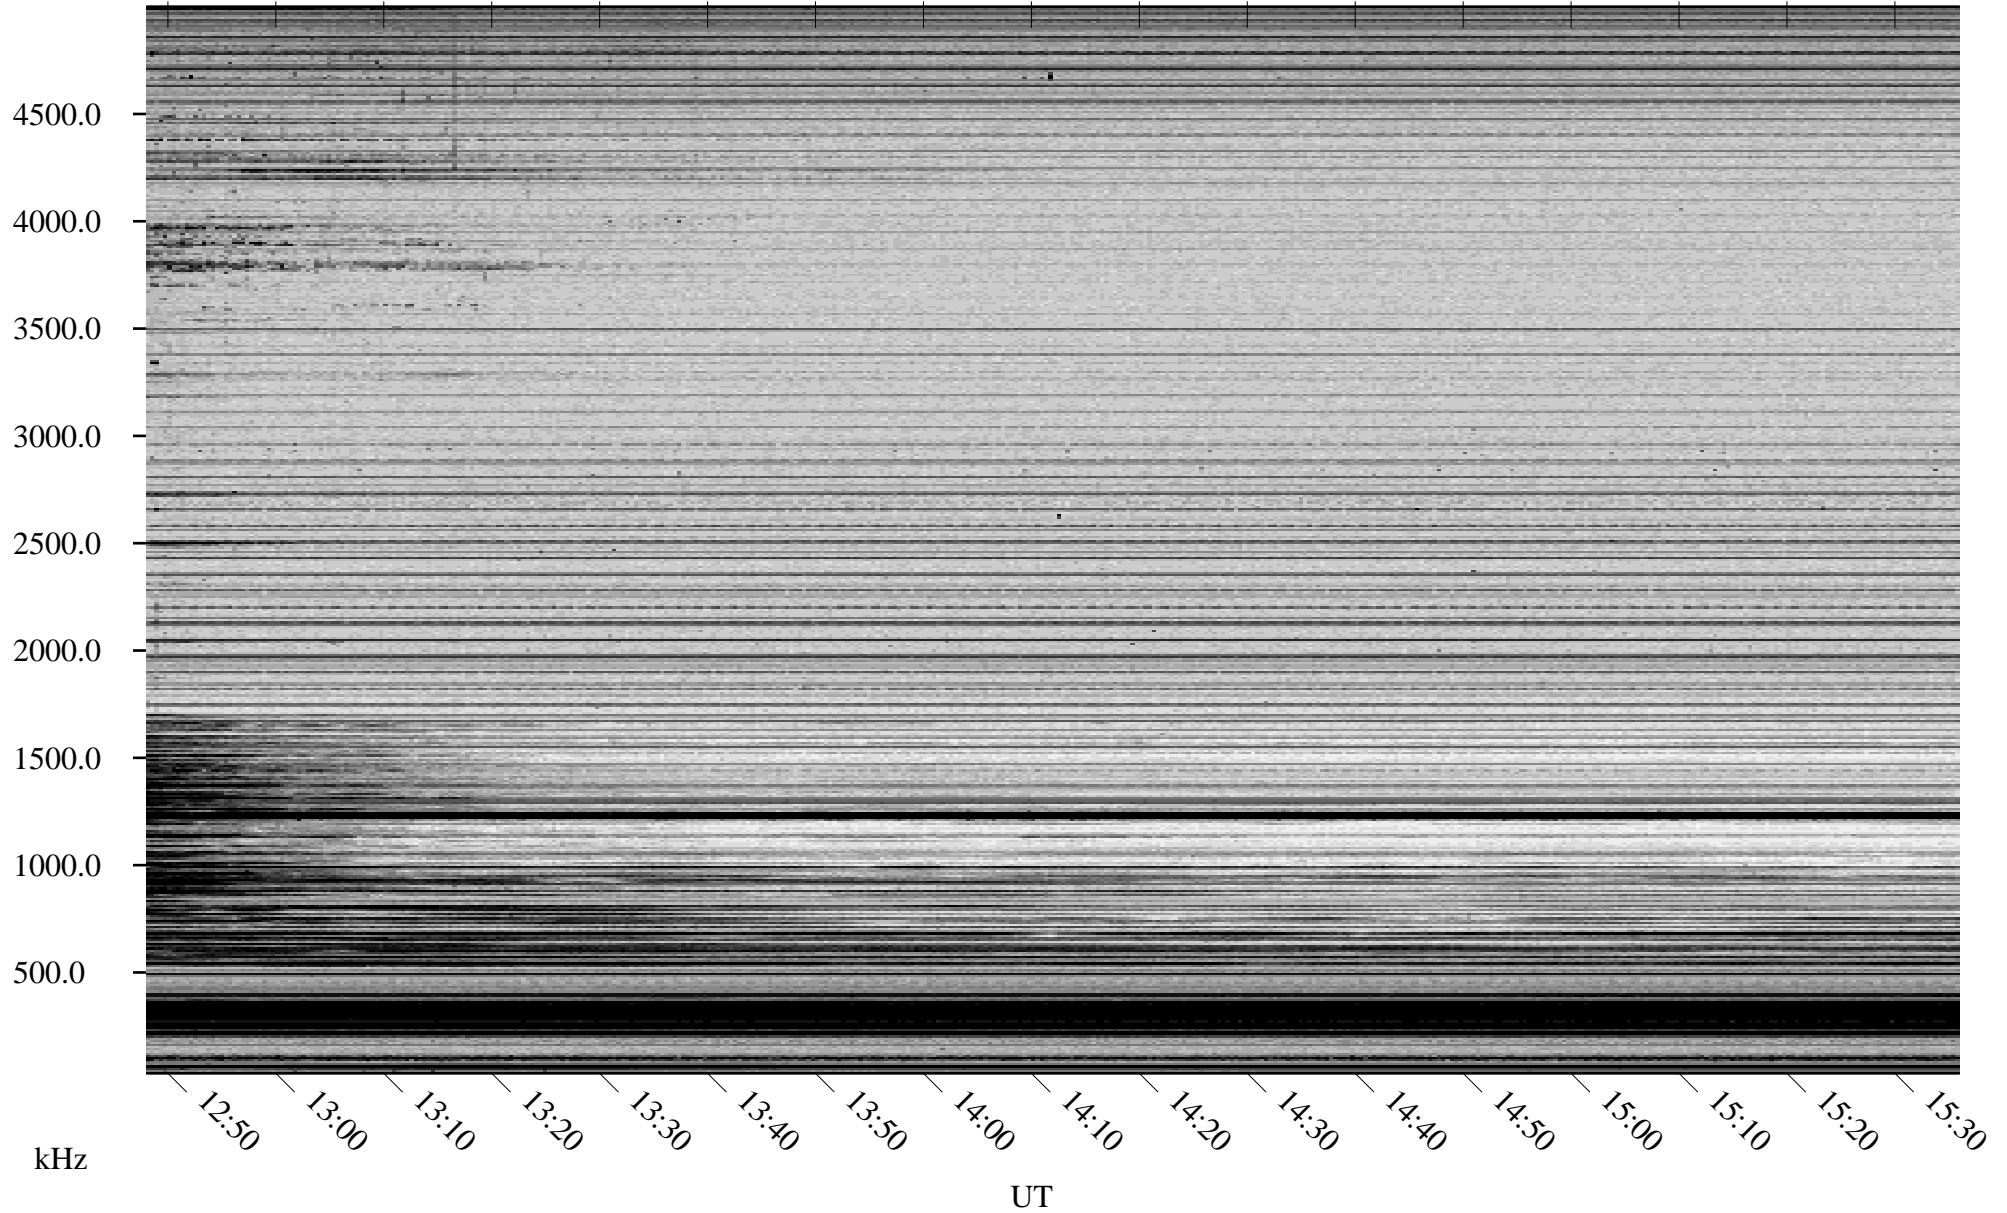

03/03/2007 Churchill, Manitoba

Linear Scale Black = 161 White = 15

CH07062L.R00m max_12

Page 1

03/03/2007 Churchill, Manitoba

Linear Scale Black = 161 White = 15

CH07062L.R00m max_12

Page 2

03/04/2007 Churchill, Manitoba

Linear Scale Black = 161 White = 15

CH07062L.R00m max_12

Page 3

03/04/2007 Churchill, Manitoba

Linear Scale Black = 161 White = 15

CH07062L.R00m max_12

Page 4

03/04/2007 Churchill, Manitoba

Linear Scale Black = 161 White = 15

CH07062L.R00m max_12

Page 5

03/04/2007 Churchill, Manitoba

Linear Scale Black = 161 White = 15

CH07062L.R00m max_12

Page 6

03/04/2007 Churchill, Manitoba

Linear Scale Black = 161 White = 15

CH07062L.R00m max_12

Page 7

03/04/2007 Churchill, Manitoba

Linear Scale Black = 161 White = 15

CH07062L.R00m max_12