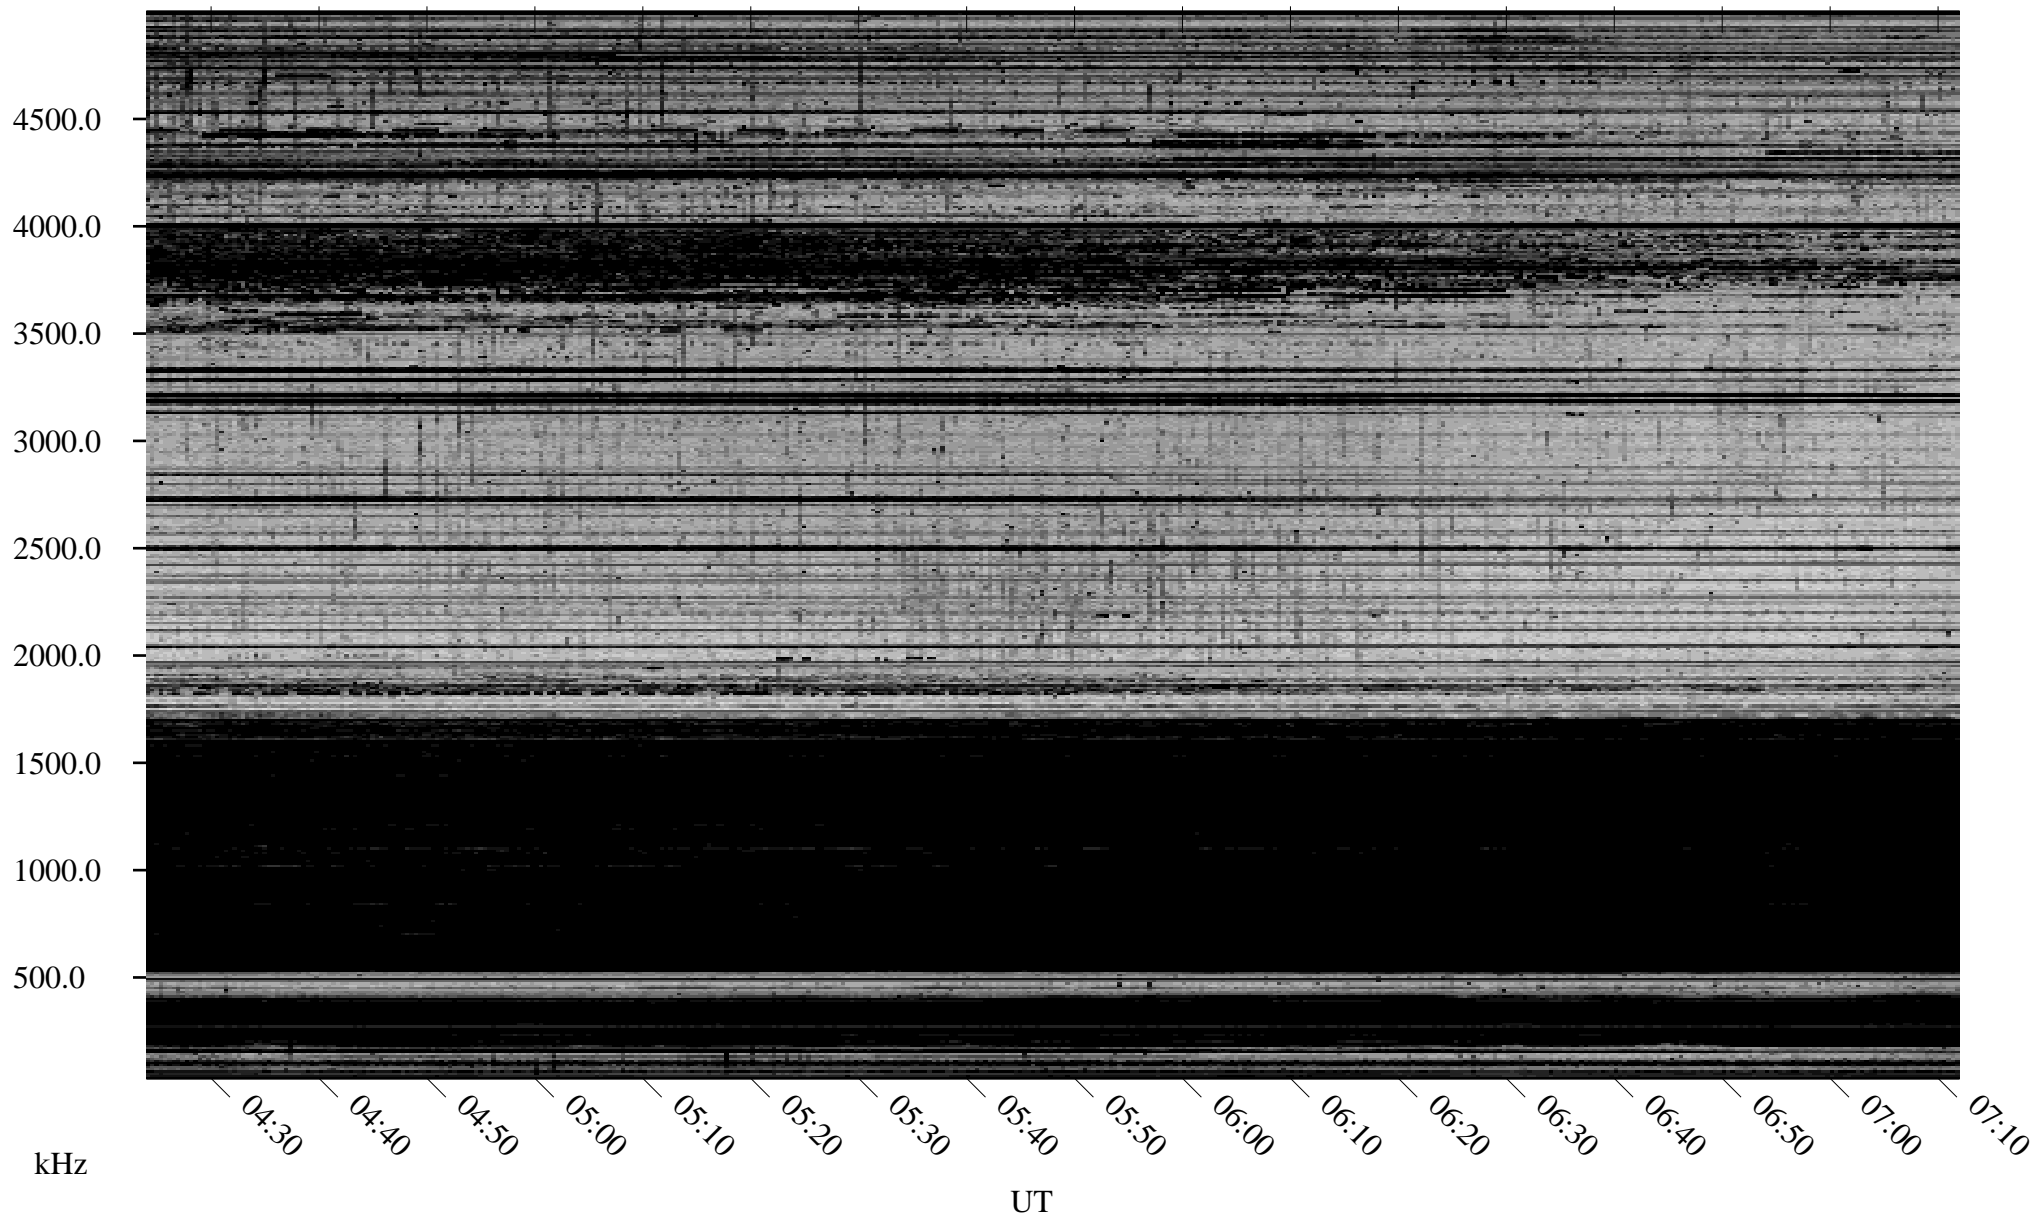

03/03/2007 Churchill, Manitoba

Linear Scale Black = 161 White = 15

CH07062L.R00m max_12

Page 1

03/03/2007 Churchill, Manitoba

Linear Scale Black = 161 White = 15

CH07062L.R00m max_12

Page 2

03/04/2007 Churchill, Manitoba

Linear Scale Black = 161 White = 15

CH07062L.R00m max_12

Page 3

03/04/2007 Churchill, Manitoba

Linear Scale Black = 161 White = 15

CH07062L.R00m max_12

Page 4

03/04/2007 Churchill, Manitoba

Linear Scale Black = 161 White = 15

CH07062L.R00m max_12

Page 5

03/04/2007 Churchill, Manitoba

Linear Scale Black = 161 White = 15

CH07062L.R00m max_12

Page 6

03/04/2007 Churchill, Manitoba

Linear Scale Black = 161 White = 15

CH07062L.R00m max_12

Page 7

03/04/2007 Churchill, Manitoba

Linear Scale Black = 161 White = 15

CH07062L.R00m max_12