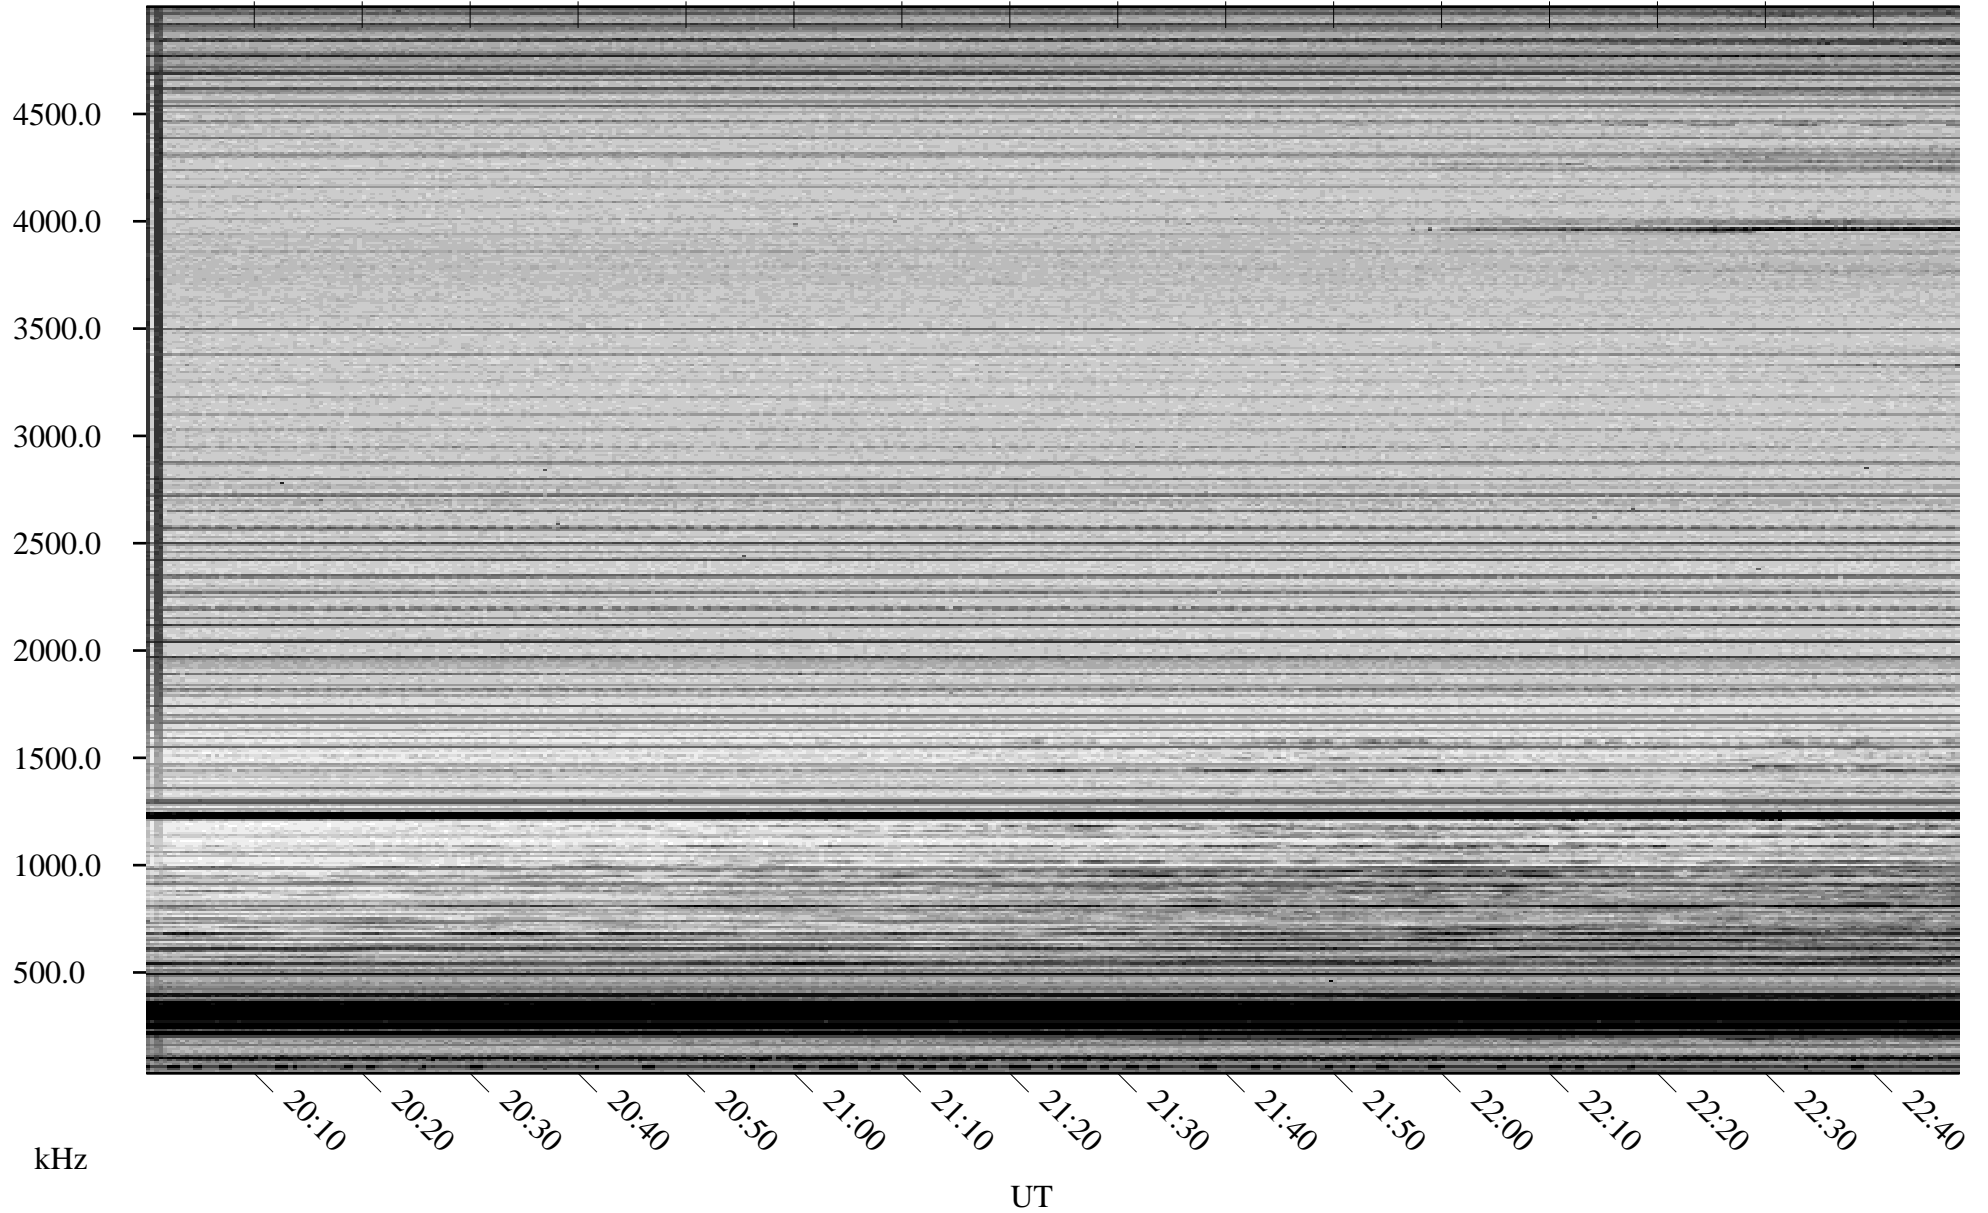

03/03/2007 Churchill, Manitoba

Linear Scale Black = 161 White = 15

CH07062L.R00m max_12

Page 1

03/03/2007 Churchill, Manitoba

Linear Scale Black = 161 White = 15

CH07062L.R00m max_12

Page 2

03/04/2007 Churchill, Manitoba

Linear Scale Black = 161 White = 15

CH07062L.R00m max_12

Page 3

03/04/2007 Churchill, Manitoba

Linear Scale Black = 161 White = 15

CH07062L.R00m max_12

Page 4

03/04/2007 Churchill, Manitoba

Linear Scale Black = 161 White = 15

CH07062L.R00m max_12

Page 5

03/04/2007 Churchill, Manitoba

Linear Scale Black = 161 White = 15

CH07062L.R00m max_12

Page 6

03/04/2007 Churchill, Manitoba

Linear Scale Black = 161 White = 15

CH07062L.R00m max_12

Page 7

03/04/2007 Churchill, Manitoba

Linear Scale Black = 161 White = 15

CH07062L.R00m max_12