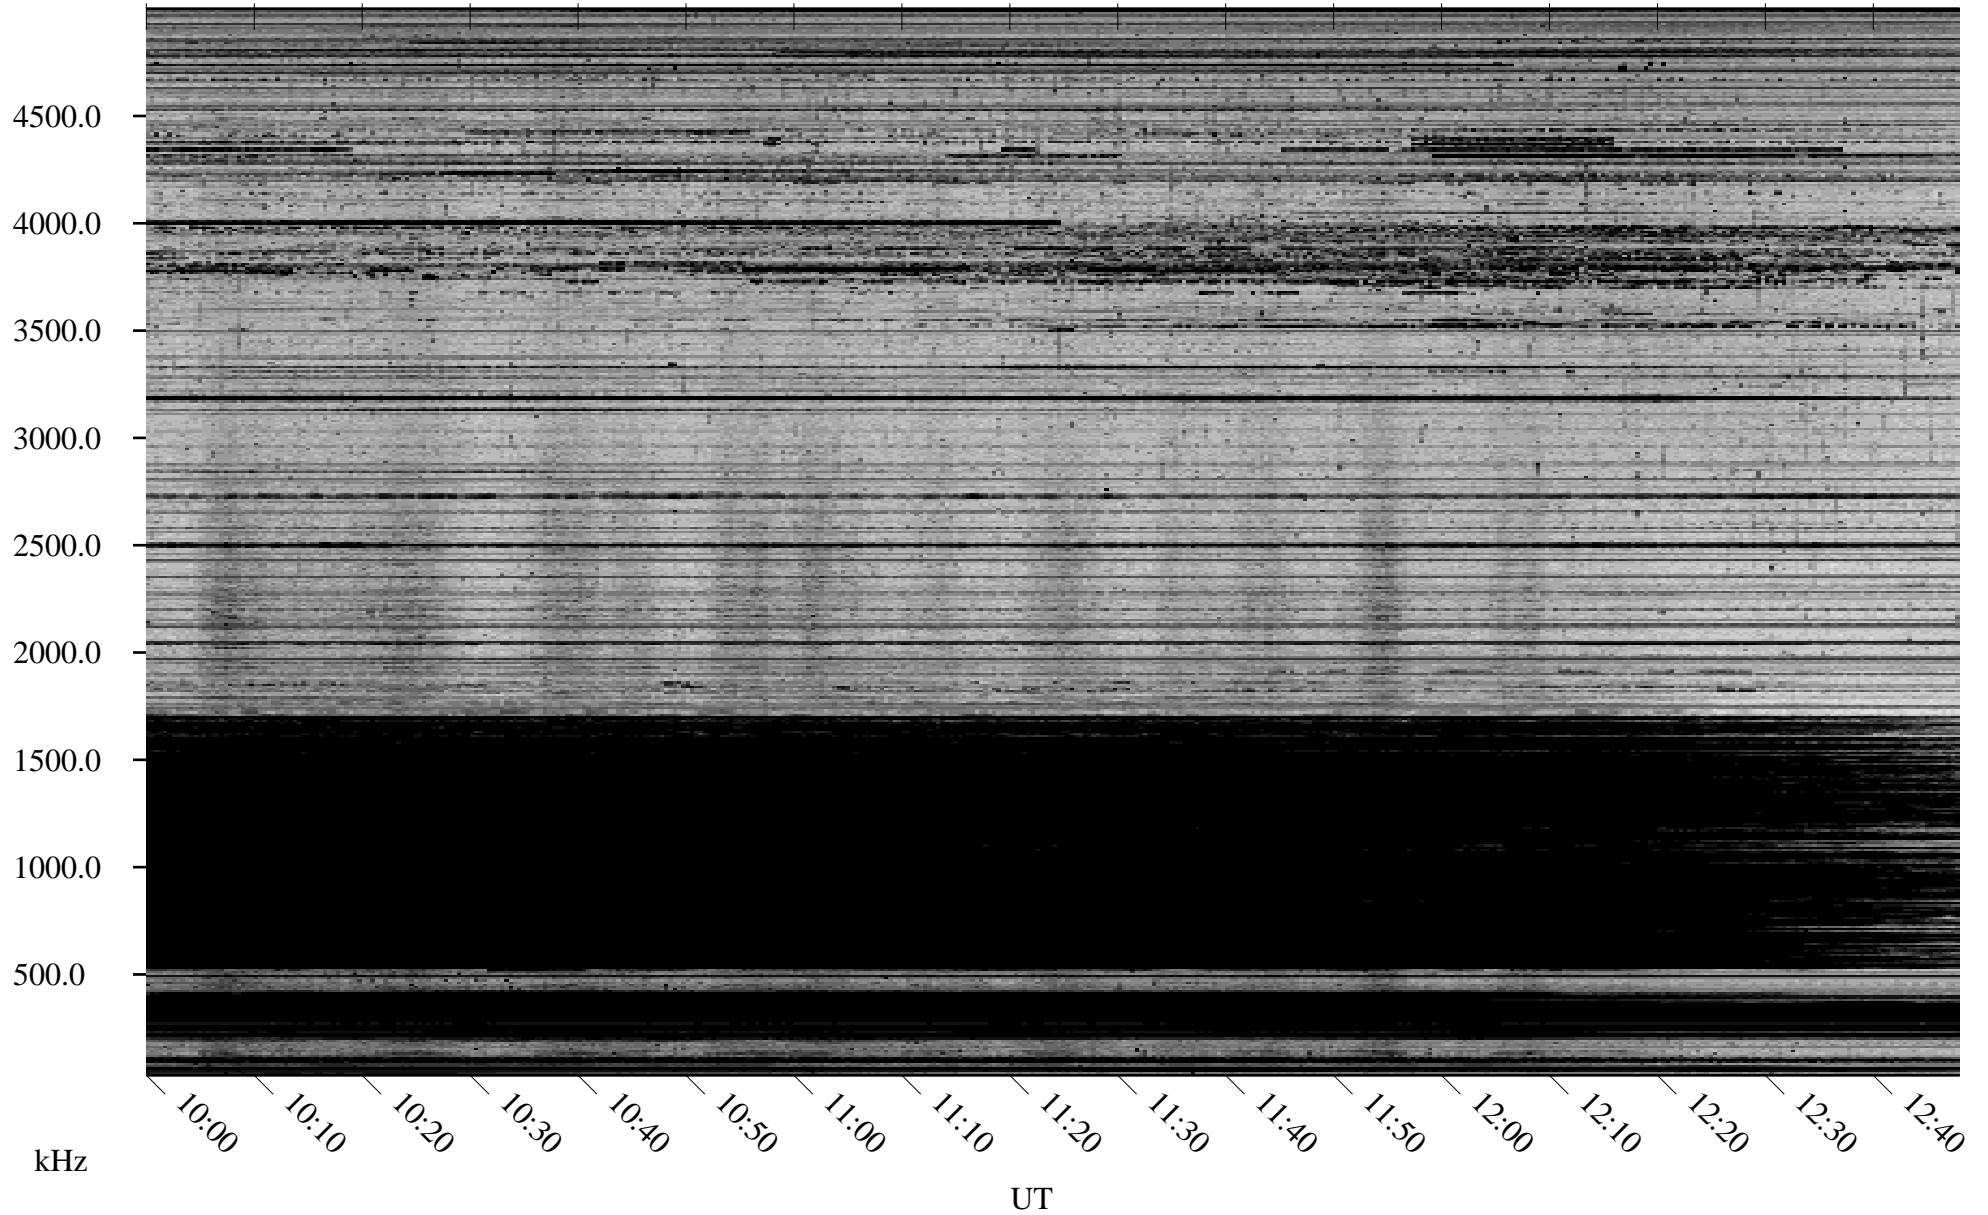

03/03/2007 Churchill, Manitoba

Linear Scale Black = 161 White = 15

CH07062L.R00m max_12

Page 1

03/03/2007 Churchill, Manitoba

Linear Scale Black = 161 White = 15

CH07062L.R00m max_12

Page 2

03/04/2007 Churchill, Manitoba

Linear Scale Black = 161 White = 15

CH07062L.R00m max_12

Page 3

03/04/2007 Churchill, Manitoba

Linear Scale Black = 161 White = 15

CH07062L.R00m max_12

Page 4

03/04/2007 Churchill, Manitoba

Linear Scale Black = 161 White = 15

CH07062L.R00m max_12

Page 5

03/04/2007 Churchill, Manitoba

Linear Scale Black = 161 White = 15

CH07062L.R00m max_12

Page 6

03/04/2007 Churchill, Manitoba

Linear Scale Black = 161 White = 15

CH07062L.R00m max_12

Page 7

03/04/2007 Churchill, Manitoba

Linear Scale Black = 161 White = 15

CH07062L.R00m max_12