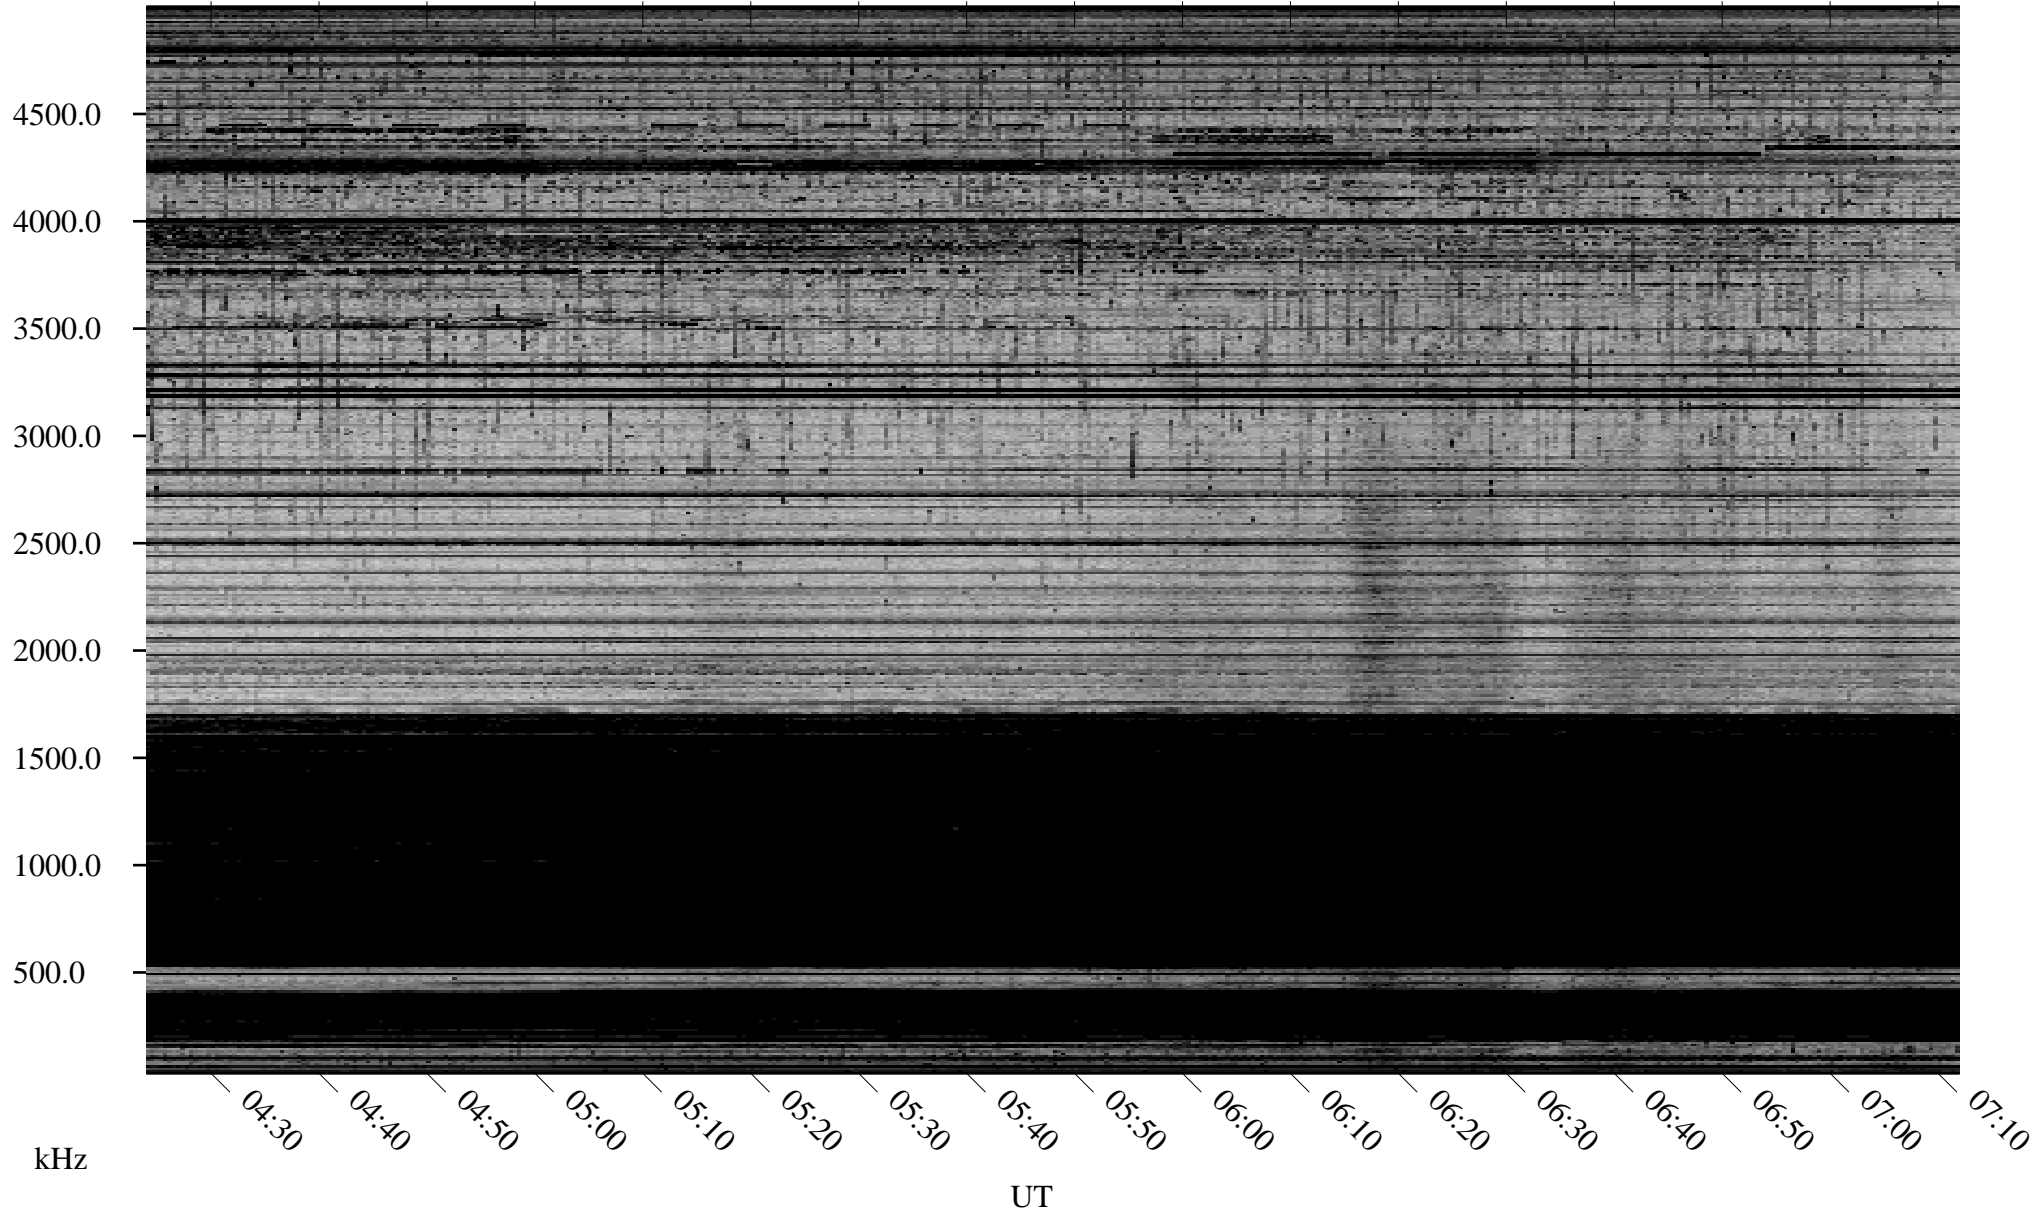

03/04/2007 Churchill, Manitoba

Linear Scale Black = 161 White = 15

CH07063L.R00m max_12

Page 1

03/04/2007 Churchill, Manitoba

Linear Scale Black = 161 White = 15

CH07063L.R00m max_12

Page 2

03/05/2007 Churchill, Manitoba

Linear Scale Black = 161 White = 15

CH07063L.R00m max_12

Page 3

03/05/2007 Churchill, Manitoba

Linear Scale Black = 161 White = 15

CH07063L.R00m max_12

Page 4

03/05/2007 Churchill, Manitoba

Linear Scale Black = 161 White = 15

CH07063L.R00m max_12

Page 5

03/05/2007 Churchill, Manitoba

Linear Scale Black = 161 White = 15

CH07063L.R00m max_12

Page 6

03/05/2007 Churchill, Manitoba

Linear Scale Black = 161 White = 15

CH07063L.R00m max_12

Page 7

03/05/2007 Churchill, Manitoba

Linear Scale Black = 161 White = 15

CH07063L.R00m max_12

Page 8