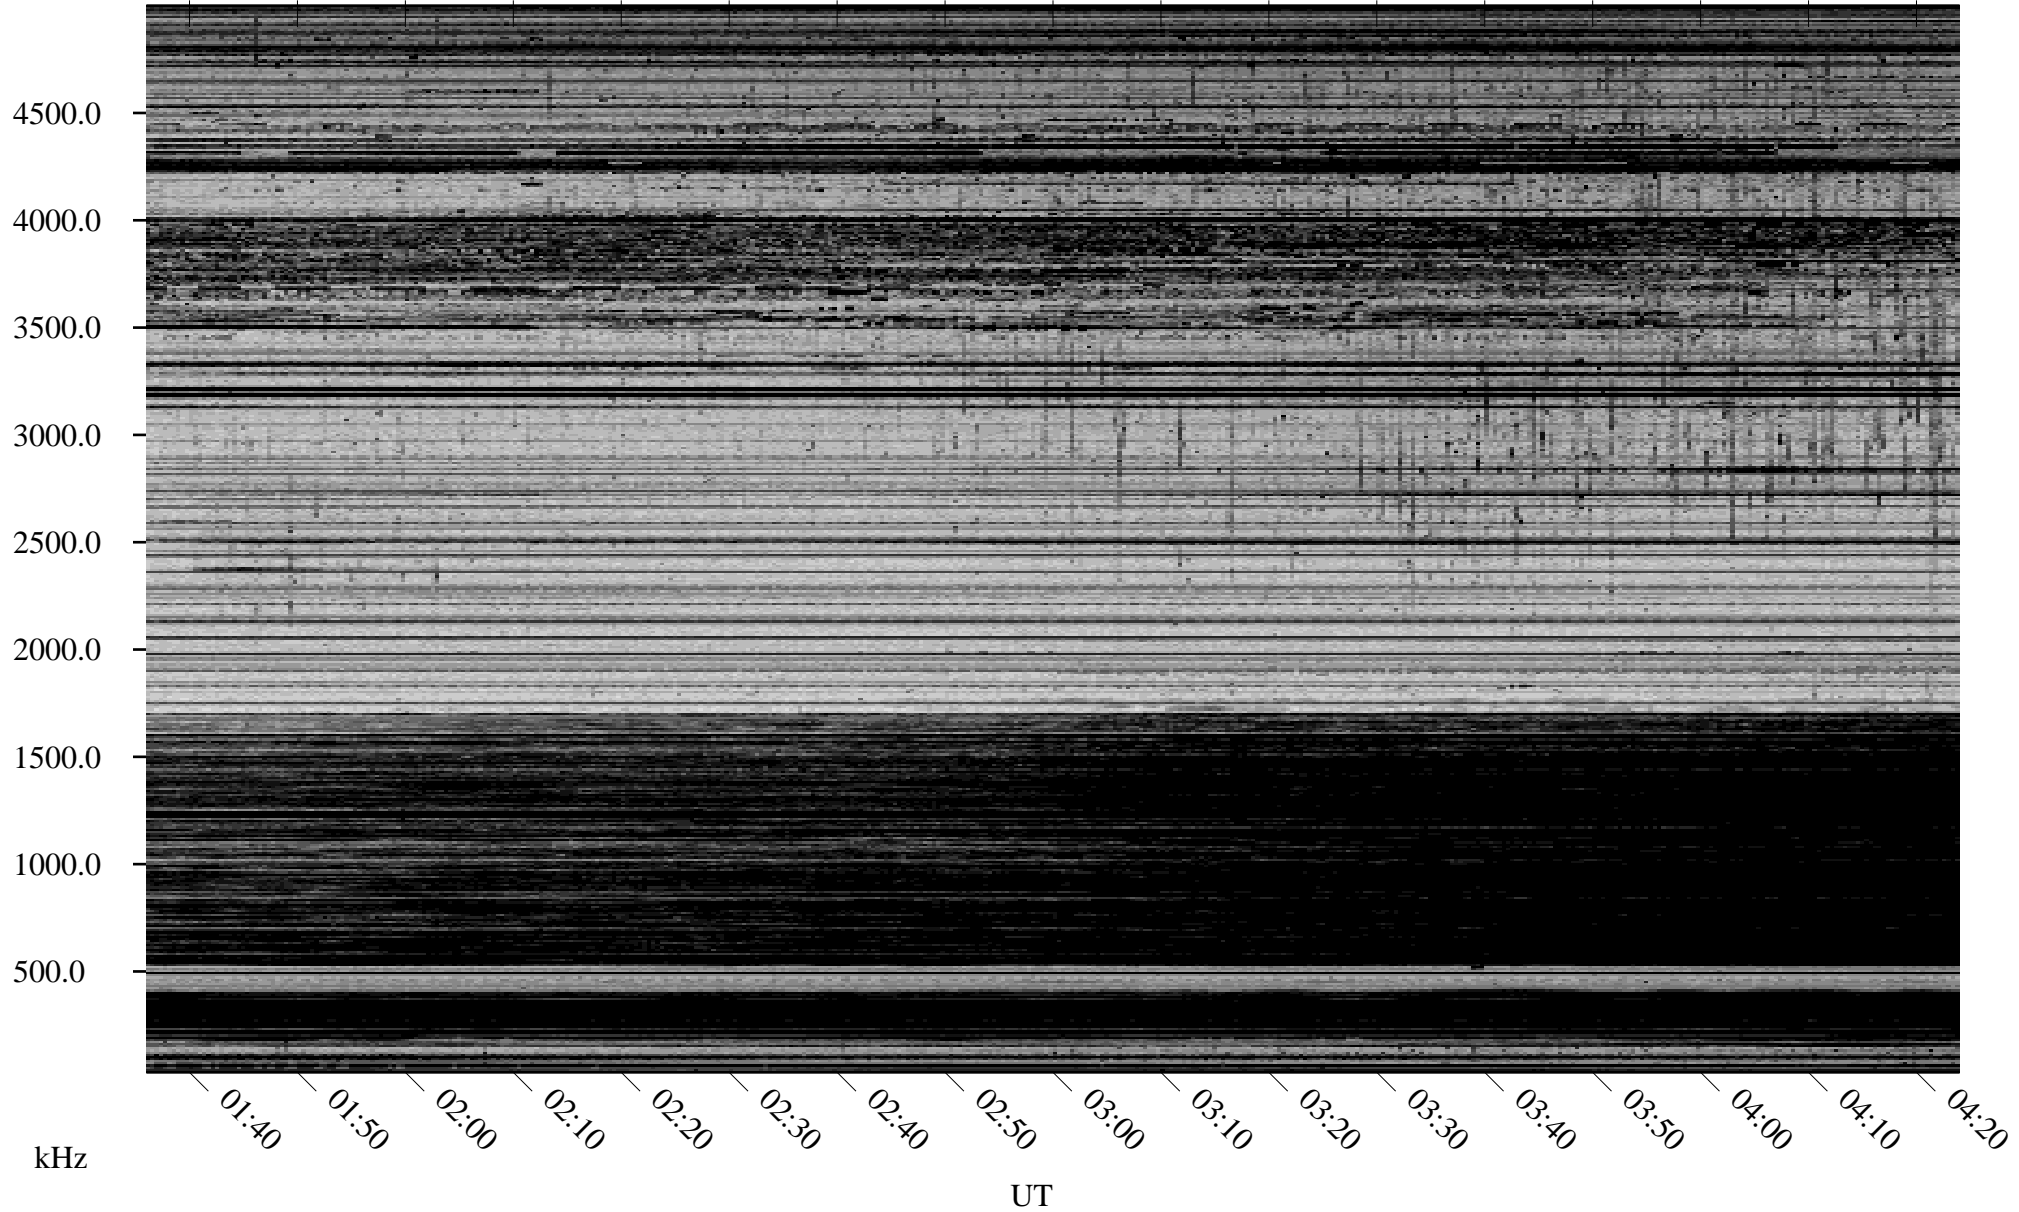

03/04/2007 Churchill, Manitoba

Linear Scale Black = 161 White = 15

CH07063L.R00m max_12

Page 1

03/04/2007 Churchill, Manitoba

Linear Scale Black = 161 White = 15

CH07063L.R00m max_12

Page 2

03/05/2007 Churchill, Manitoba

Linear Scale Black = 161 White = 15

CH07063L.R00m max_12

Page 3

03/05/2007 Churchill, Manitoba

Linear Scale Black = 161 White = 15

CH07063L.R00m max_12

Page 4

03/05/2007 Churchill, Manitoba

Linear Scale Black = 161 White = 15

CH07063L.R00m max_12

Page 5

03/05/2007 Churchill, Manitoba

Linear Scale Black = 161 White = 15

CH07063L.R00m max_12

Page 6

03/05/2007 Churchill, Manitoba

Linear Scale Black = 161 White = 15

CH07063L.R00m max_12

Page 7

03/05/2007 Churchill, Manitoba

Linear Scale Black = 161 White = 15

CH07063L.R00m max_12

Page 8