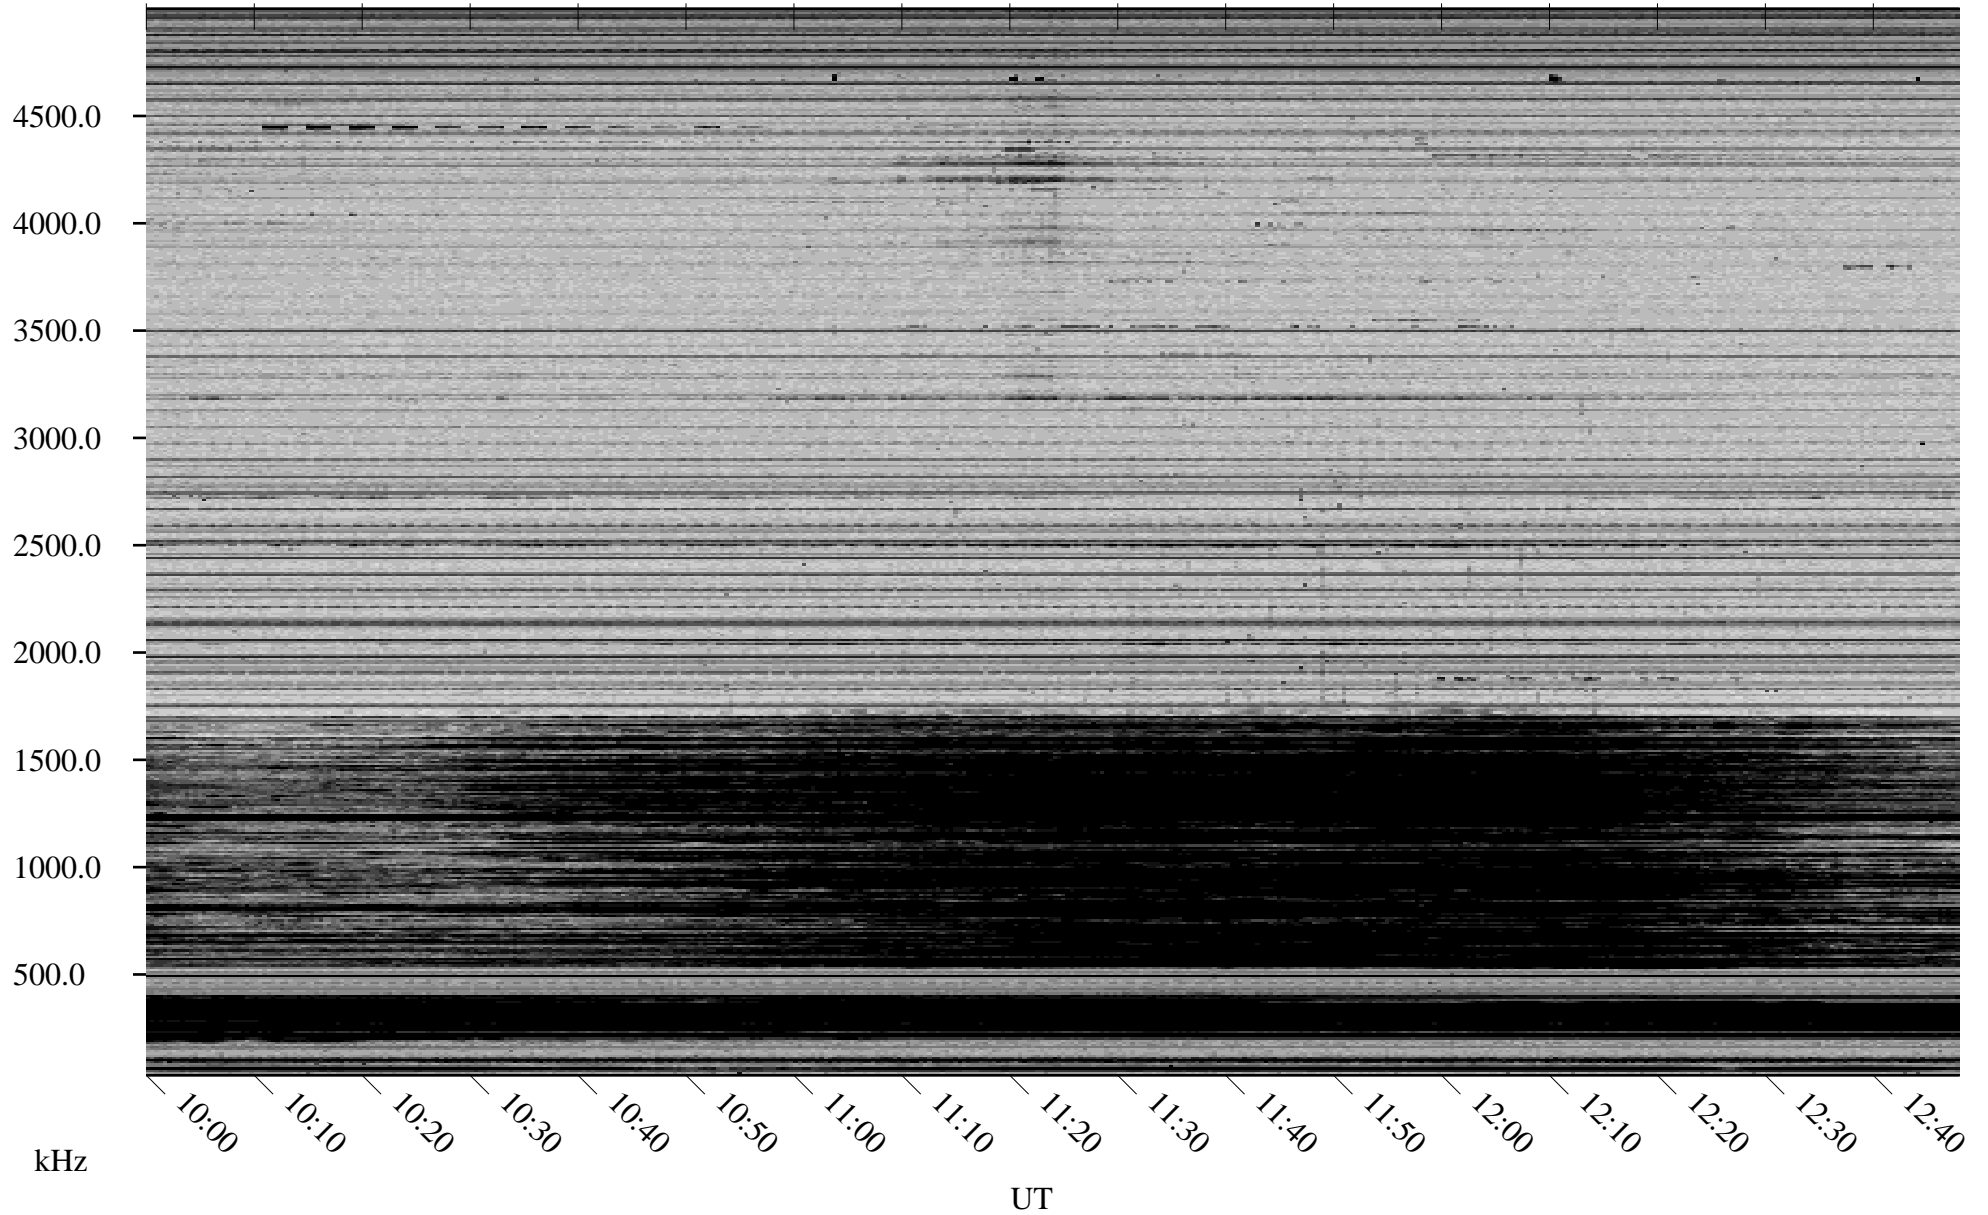

03/04/2007 Churchill, Manitoba

Linear Scale Black = 161 White = 15

CH07063L.R00m max_12

Page 1

03/04/2007 Churchill, Manitoba

Linear Scale Black = 161 White = 15

CH07063L.R00m max_12

Page 2

03/05/2007 Churchill, Manitoba

Linear Scale Black = 161 White = 15

CH07063L.R00m max_12

Page 3

03/05/2007 Churchill, Manitoba

Linear Scale Black = 161 White = 15

CH07063L.R00m max_12

Page 4

03/05/2007 Churchill, Manitoba

Linear Scale Black = 161 White = 15

CH07063L.R00m max_12

Page 5

03/05/2007 Churchill, Manitoba

Linear Scale Black = 161 White = 15

CH07063L.R00m max_12

Page 6

03/05/2007 Churchill, Manitoba

Linear Scale Black = 161 White = 15

CH07063L.R00m max_12

Page 7

03/05/2007 Churchill, Manitoba

Linear Scale Black = 161 White = 15

CH07063L.R00m max_12

Page 8