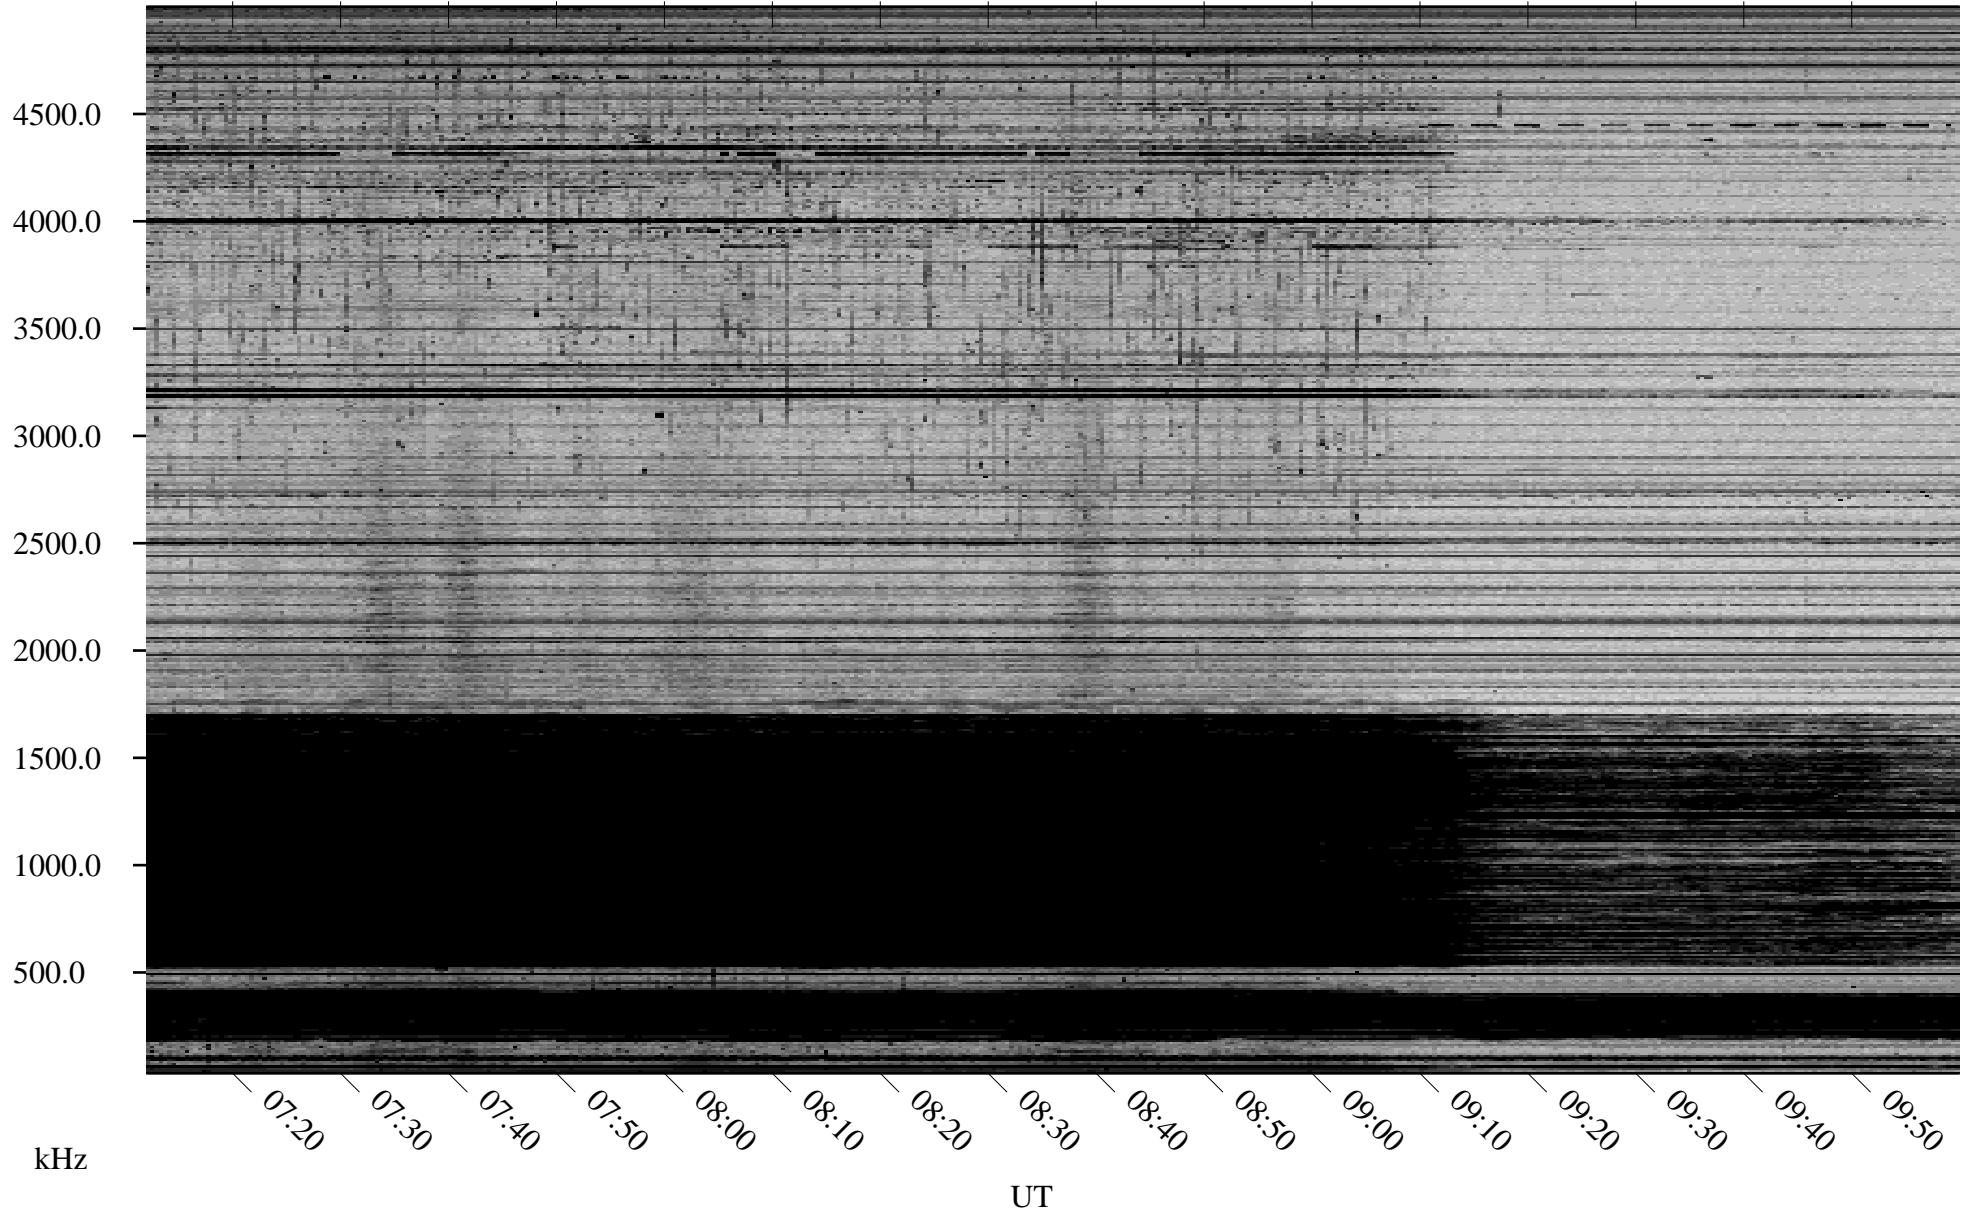

03/04/2007 Churchill, Manitoba

Linear Scale Black = 161 White = 15

CH07063L.R00m max_12

Page 1

03/04/2007 Churchill, Manitoba

Linear Scale Black = 161 White = 15

CH07063L.R00m max_12

Page 2

03/05/2007 Churchill, Manitoba

Linear Scale Black = 161 White = 15

CH07063L.R00m max_12

Page 3

03/05/2007 Churchill, Manitoba

Linear Scale Black = 161 White = 15

CH07063L.R00m max_12

Page 4

03/05/2007 Churchill, Manitoba

Linear Scale Black = 161 White = 15

CH07063L.R00m max_12

Page 5

03/05/2007 Churchill, Manitoba

Linear Scale Black = 161 White = 15

CH07063L.R00m max_12

Page 6

03/05/2007 Churchill, Manitoba

Linear Scale Black = 161 White = 15

CH07063L.R00m max_12

Page 7

03/05/2007 Churchill, Manitoba

Linear Scale Black = 161 White = 15

CH07063L.R00m max_12

Page 8