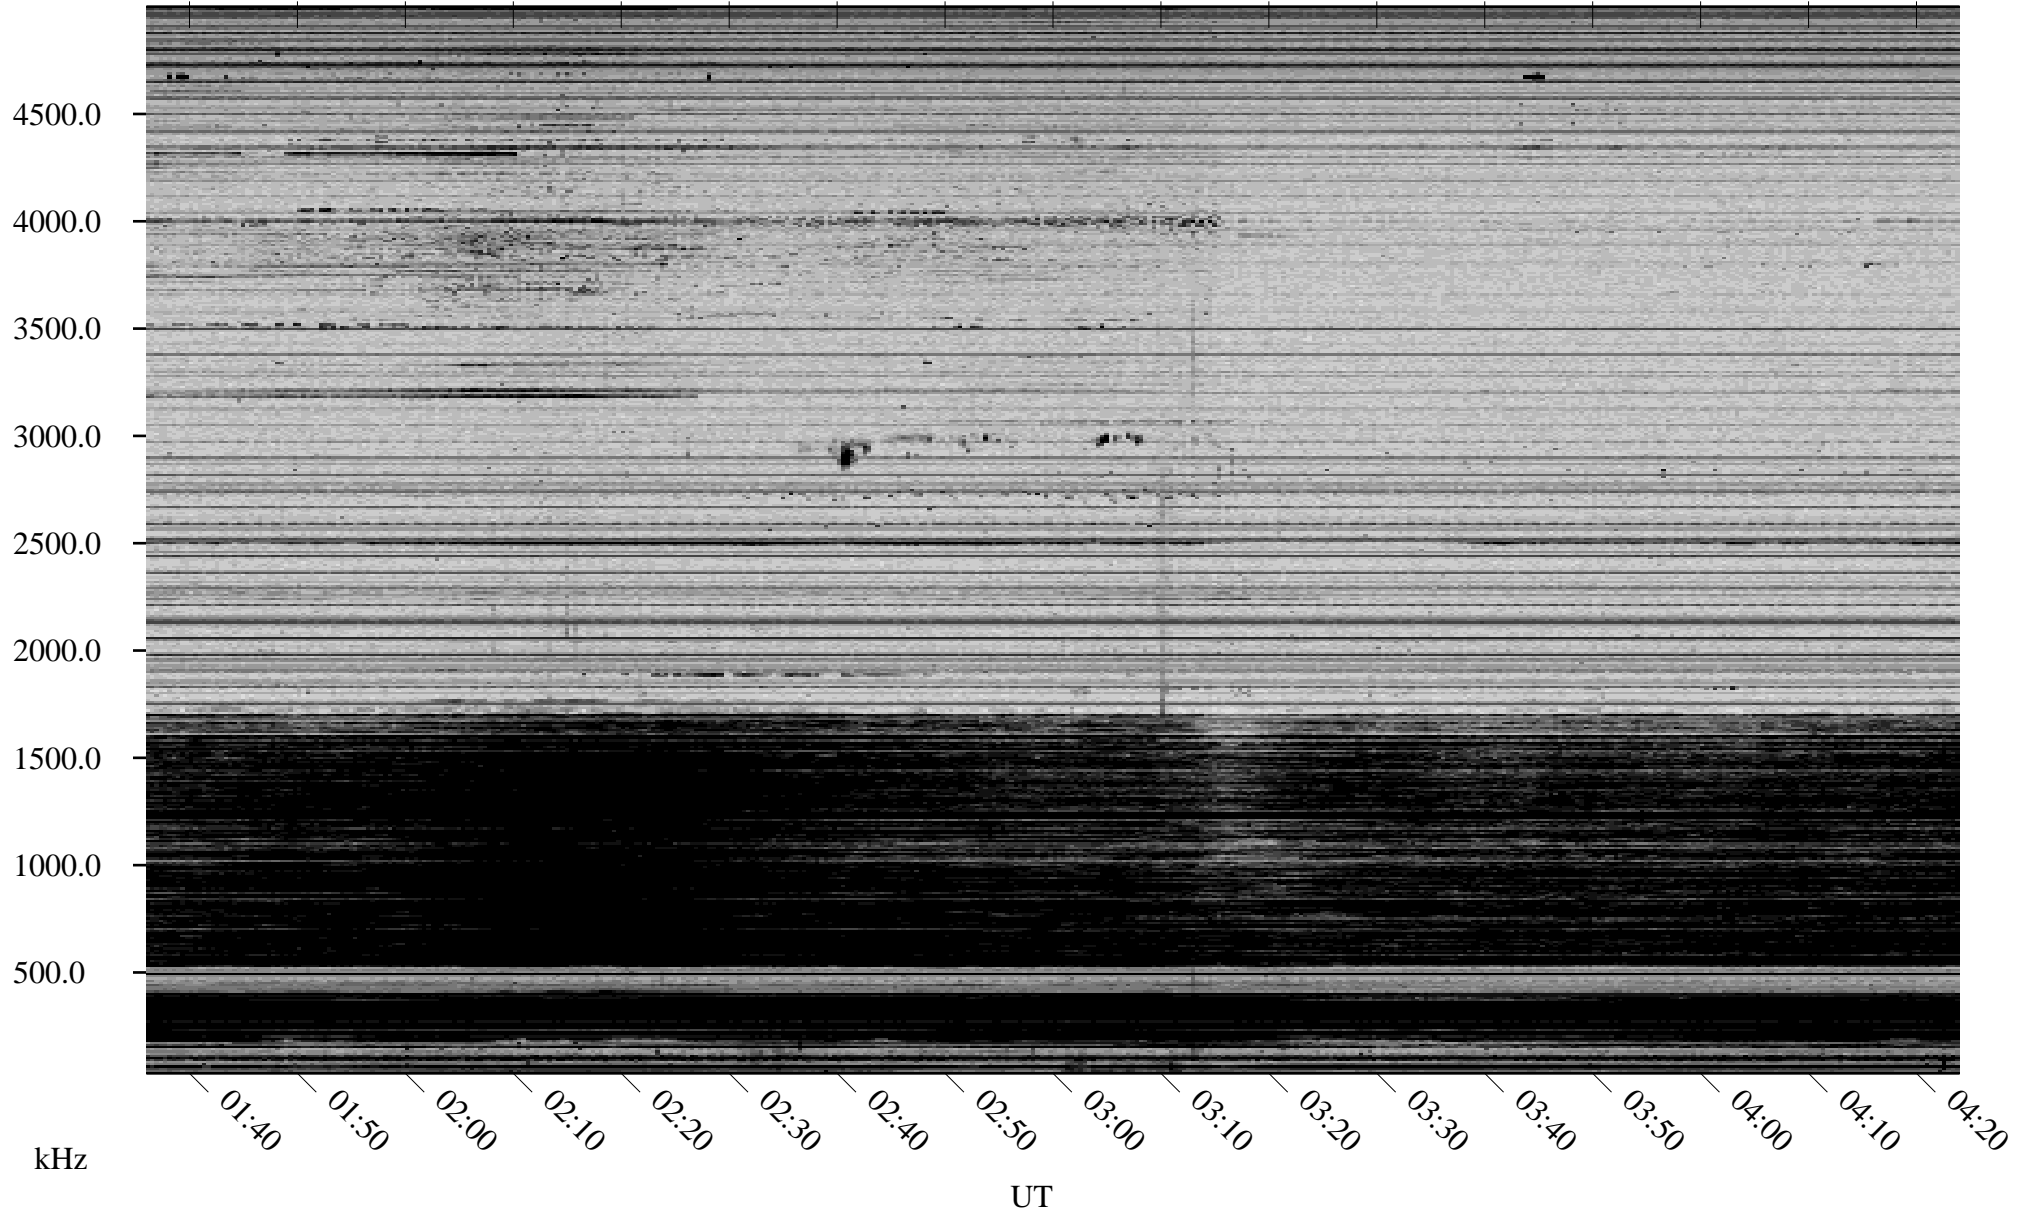

03/05/2007 Churchill, Manitoba

Linear Scale Black = 161 White = 15

CH07064L.R00m max_12

Page 1

03/05/2007 Churchill, Manitoba

Linear Scale Black = 161 White = 15

CH07064L.R00m max_12

Page 2

03/06/2007 Churchill, Manitoba

Linear Scale Black = 161 White = 15

CH07064L.R00m max_12

Page 3

03/06/2007 Churchill, Manitoba

Linear Scale Black = 161 White = 15

CH07064L.R00m max_12

Page 4

03/06/2007 Churchill, Manitoba

Linear Scale Black = 161 White = 15

CH07064L.R00m max_12

Page 5

03/06/2007 Churchill, Manitoba

Linear Scale Black = 161 White = 15

CH07064L.R00m max_12

Page 6

03/06/2007 Churchill, Manitoba

Linear Scale Black = 161 White = 15

CH07064L.R00m max_12

Page 7

03/06/2007 Churchill, Manitoba

Linear Scale Black = 161 White = 15

CH07064L.R00m max_12

Page 8