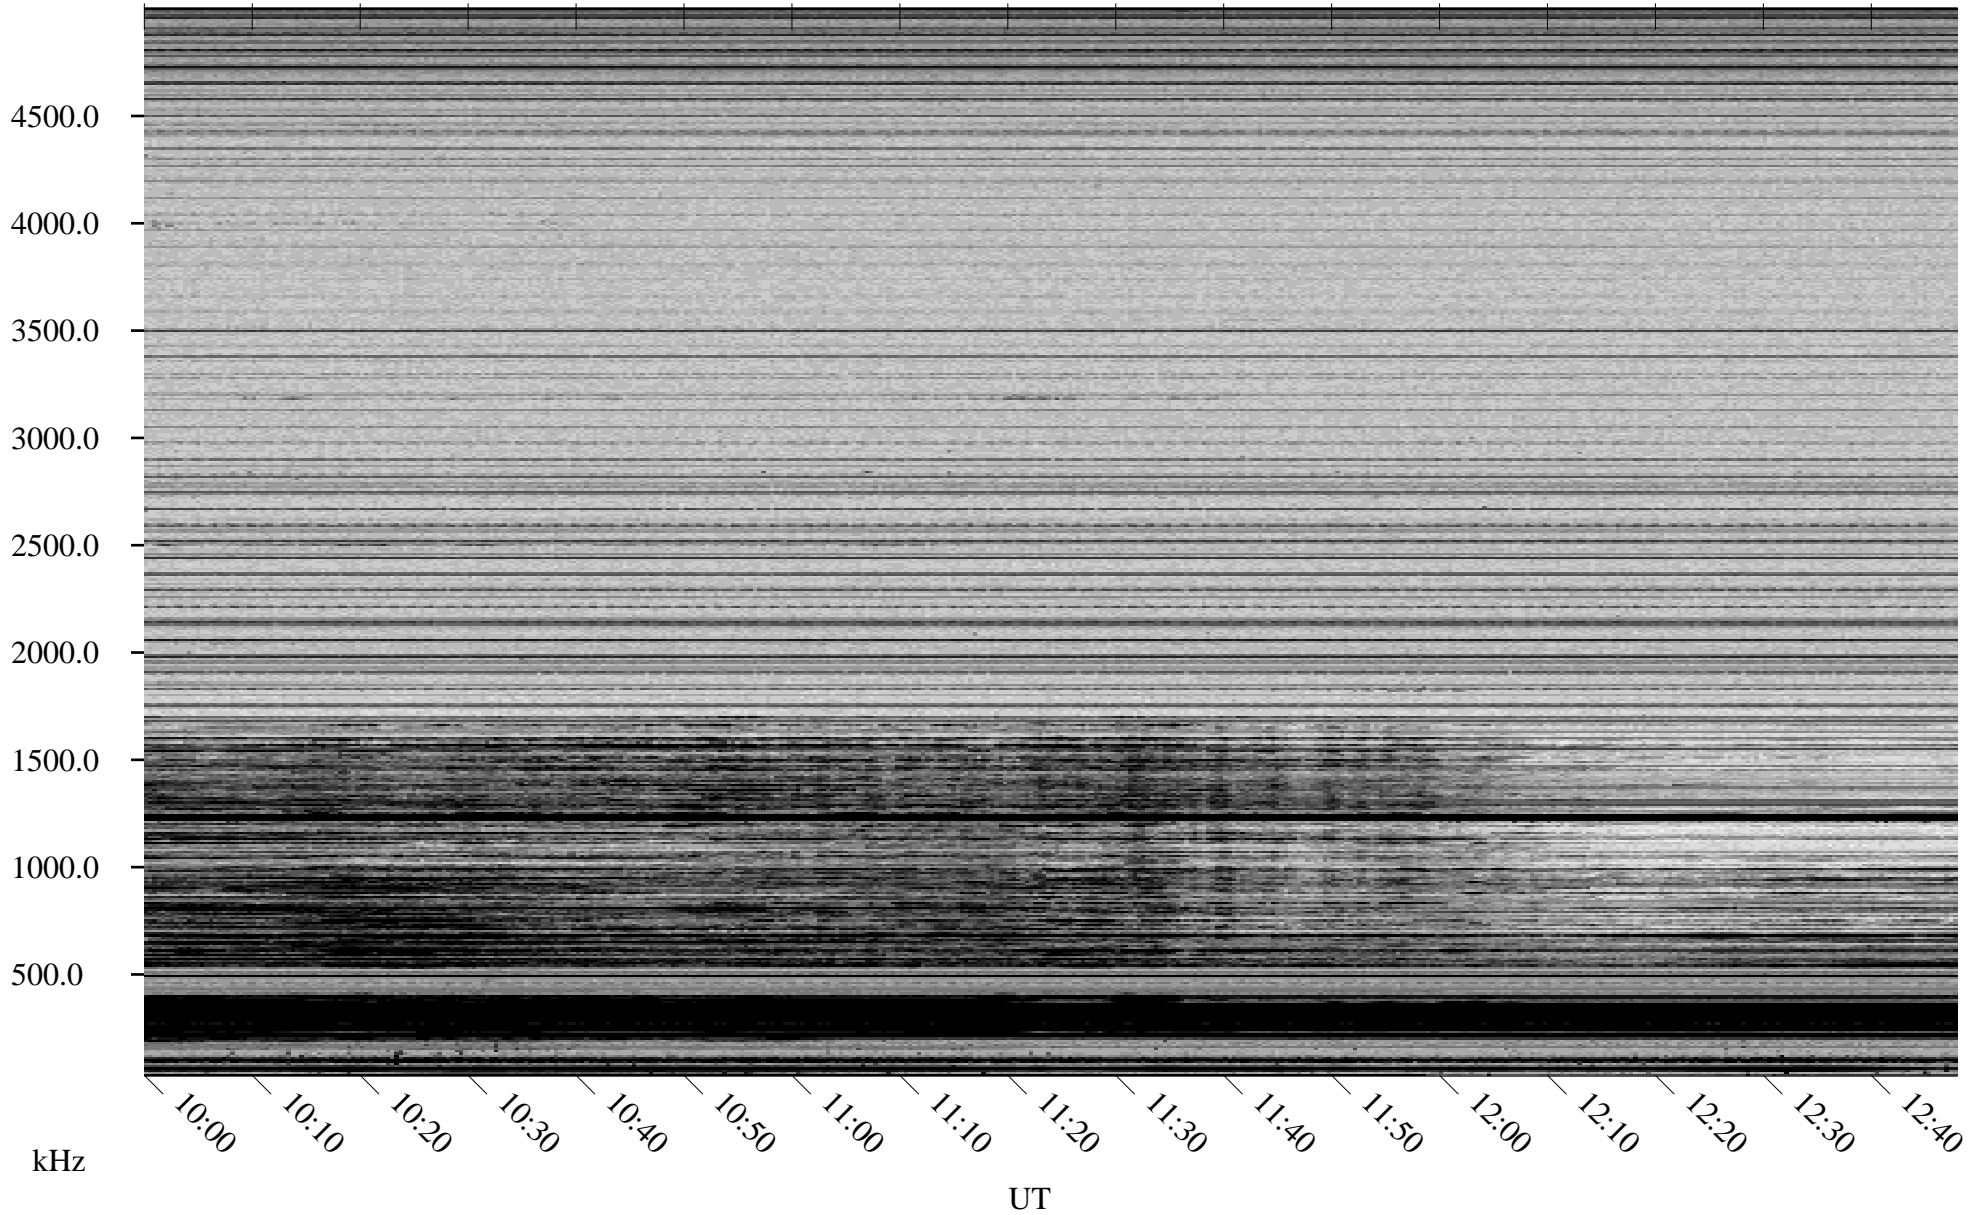

03/05/2007 Churchill, Manitoba

Linear Scale Black = 161 White = 15

CH07064L.R00m max_12

Page 1

03/05/2007 Churchill, Manitoba

Linear Scale Black = 161 White = 15

CH07064L.R00m max_12

Page 2

03/06/2007 Churchill, Manitoba

Linear Scale Black = 161 White = 15

CH07064L.R00m max_12

Page 3

03/06/2007 Churchill, Manitoba

Linear Scale Black = 161 White = 15

CH07064L.R00m max_12

Page 4

03/06/2007 Churchill, Manitoba

Linear Scale Black = 161 White = 15

CH07064L.R00m max_12

Page 5

03/06/2007 Churchill, Manitoba

Linear Scale Black = 161 White = 15

CH07064L.R00m max_12

Page 6

03/06/2007 Churchill, Manitoba

Linear Scale Black = 161 White = 15

CH07064L.R00m max_12

Page 7

03/06/2007 Churchill, Manitoba

Linear Scale Black = 161 White = 15

CH07064L.R00m max_12

Page 8