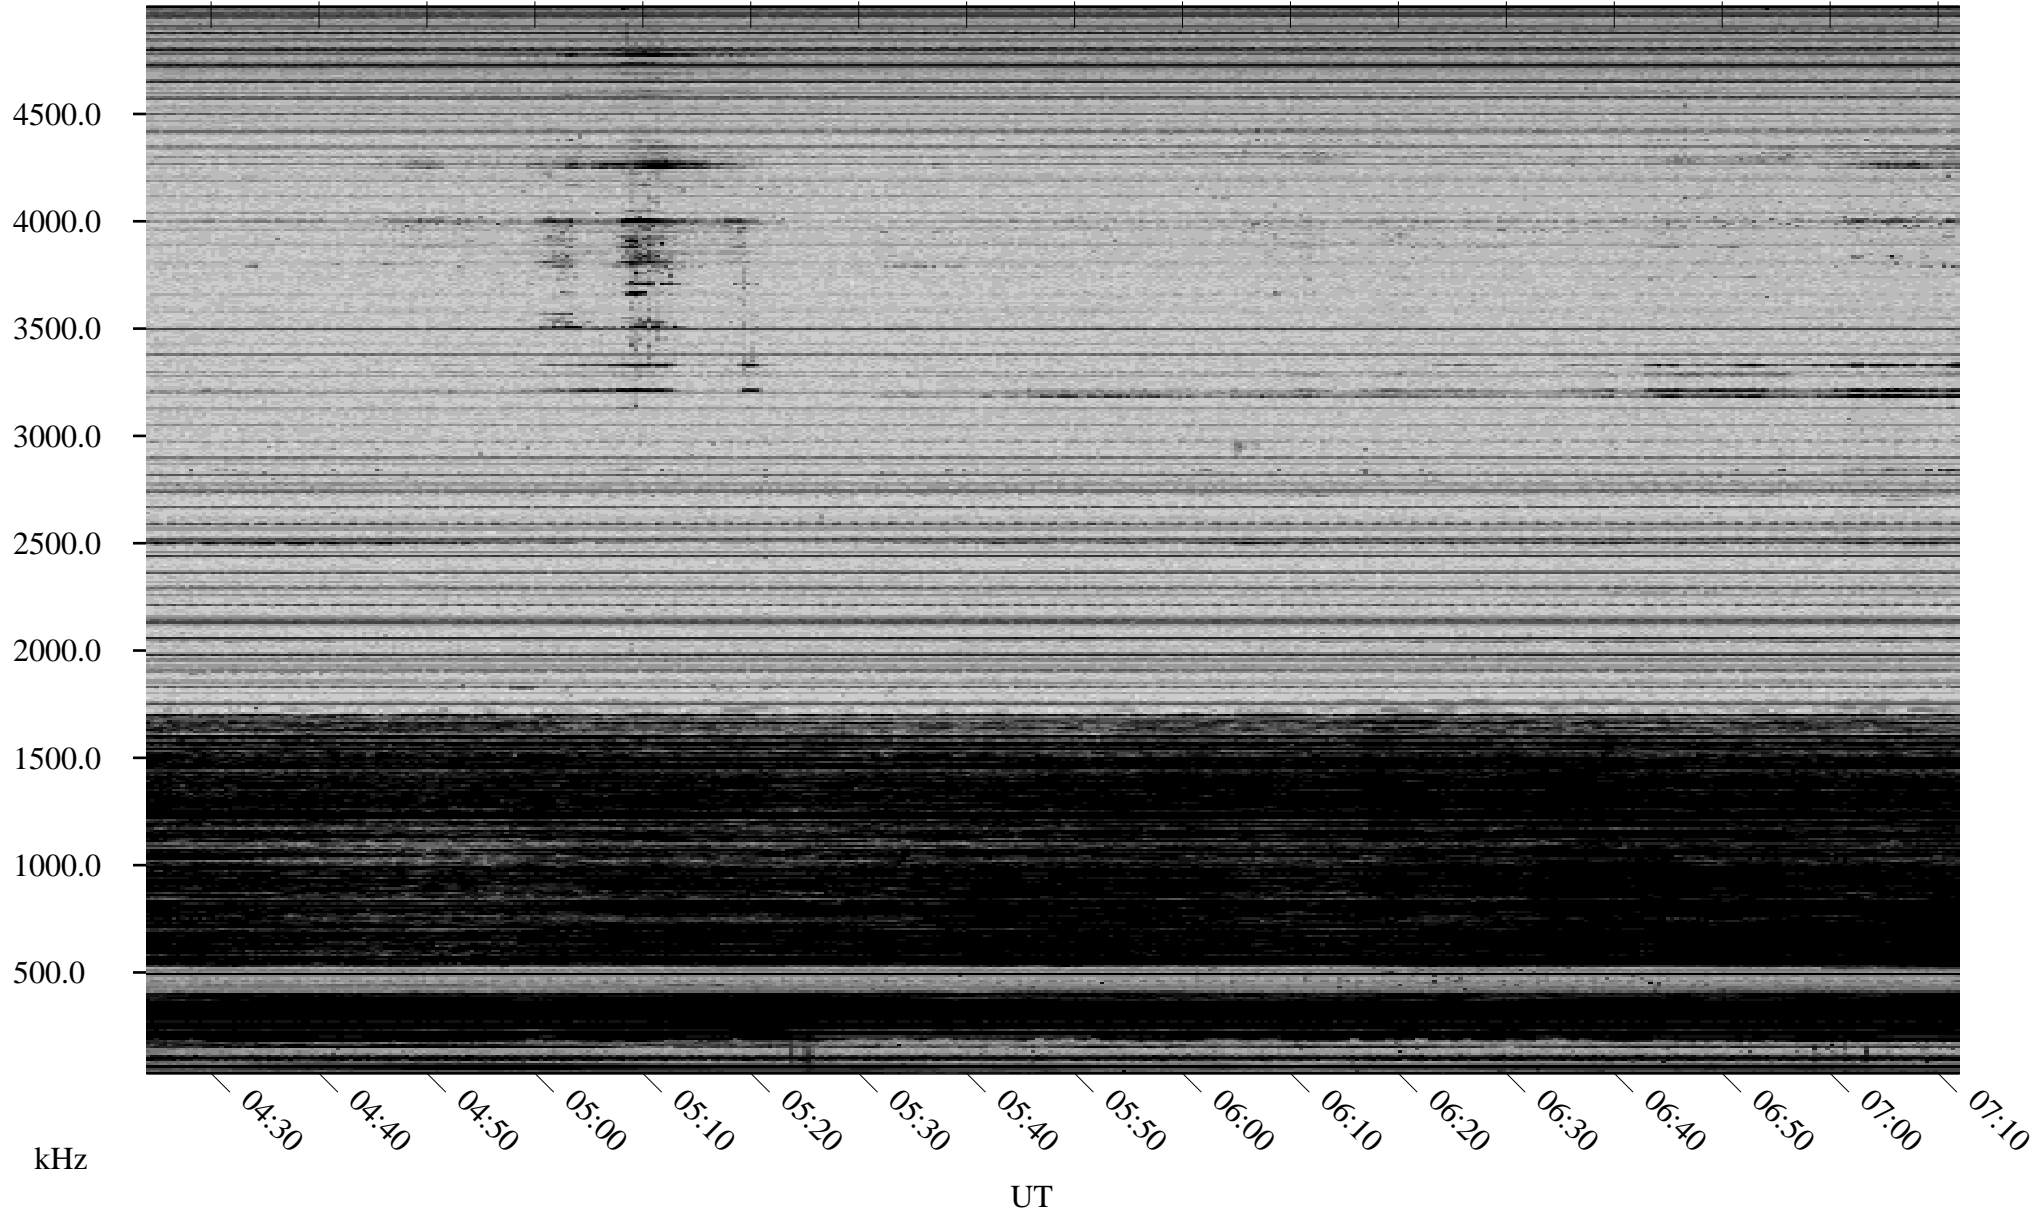

03/05/2007 Churchill, Manitoba

Linear Scale Black = 161 White = 15

CH07064L.R00m max_12

Page 1

03/05/2007 Churchill, Manitoba

Linear Scale Black = 161 White = 15

CH07064L.R00m max_12

Page 2

03/06/2007 Churchill, Manitoba

Linear Scale Black = 161 White = 15

CH07064L.R00m max_12

Page 3

03/06/2007 Churchill, Manitoba

Linear Scale Black = 161 White = 15

CH07064L.R00m max_12

Page 4

03/06/2007 Churchill, Manitoba

Linear Scale Black = 161 White = 15

CH07064L.R00m max_12

Page 5

03/06/2007 Churchill, Manitoba

Linear Scale Black = 161 White = 15

CH07064L.R00m max_12

Page 6

03/06/2007 Churchill, Manitoba

Linear Scale Black = 161 White = 15

CH07064L.R00m max_12

Page 7

03/06/2007 Churchill, Manitoba

Linear Scale Black = 161 White = 15

CH07064L.R00m max_12

Page 8