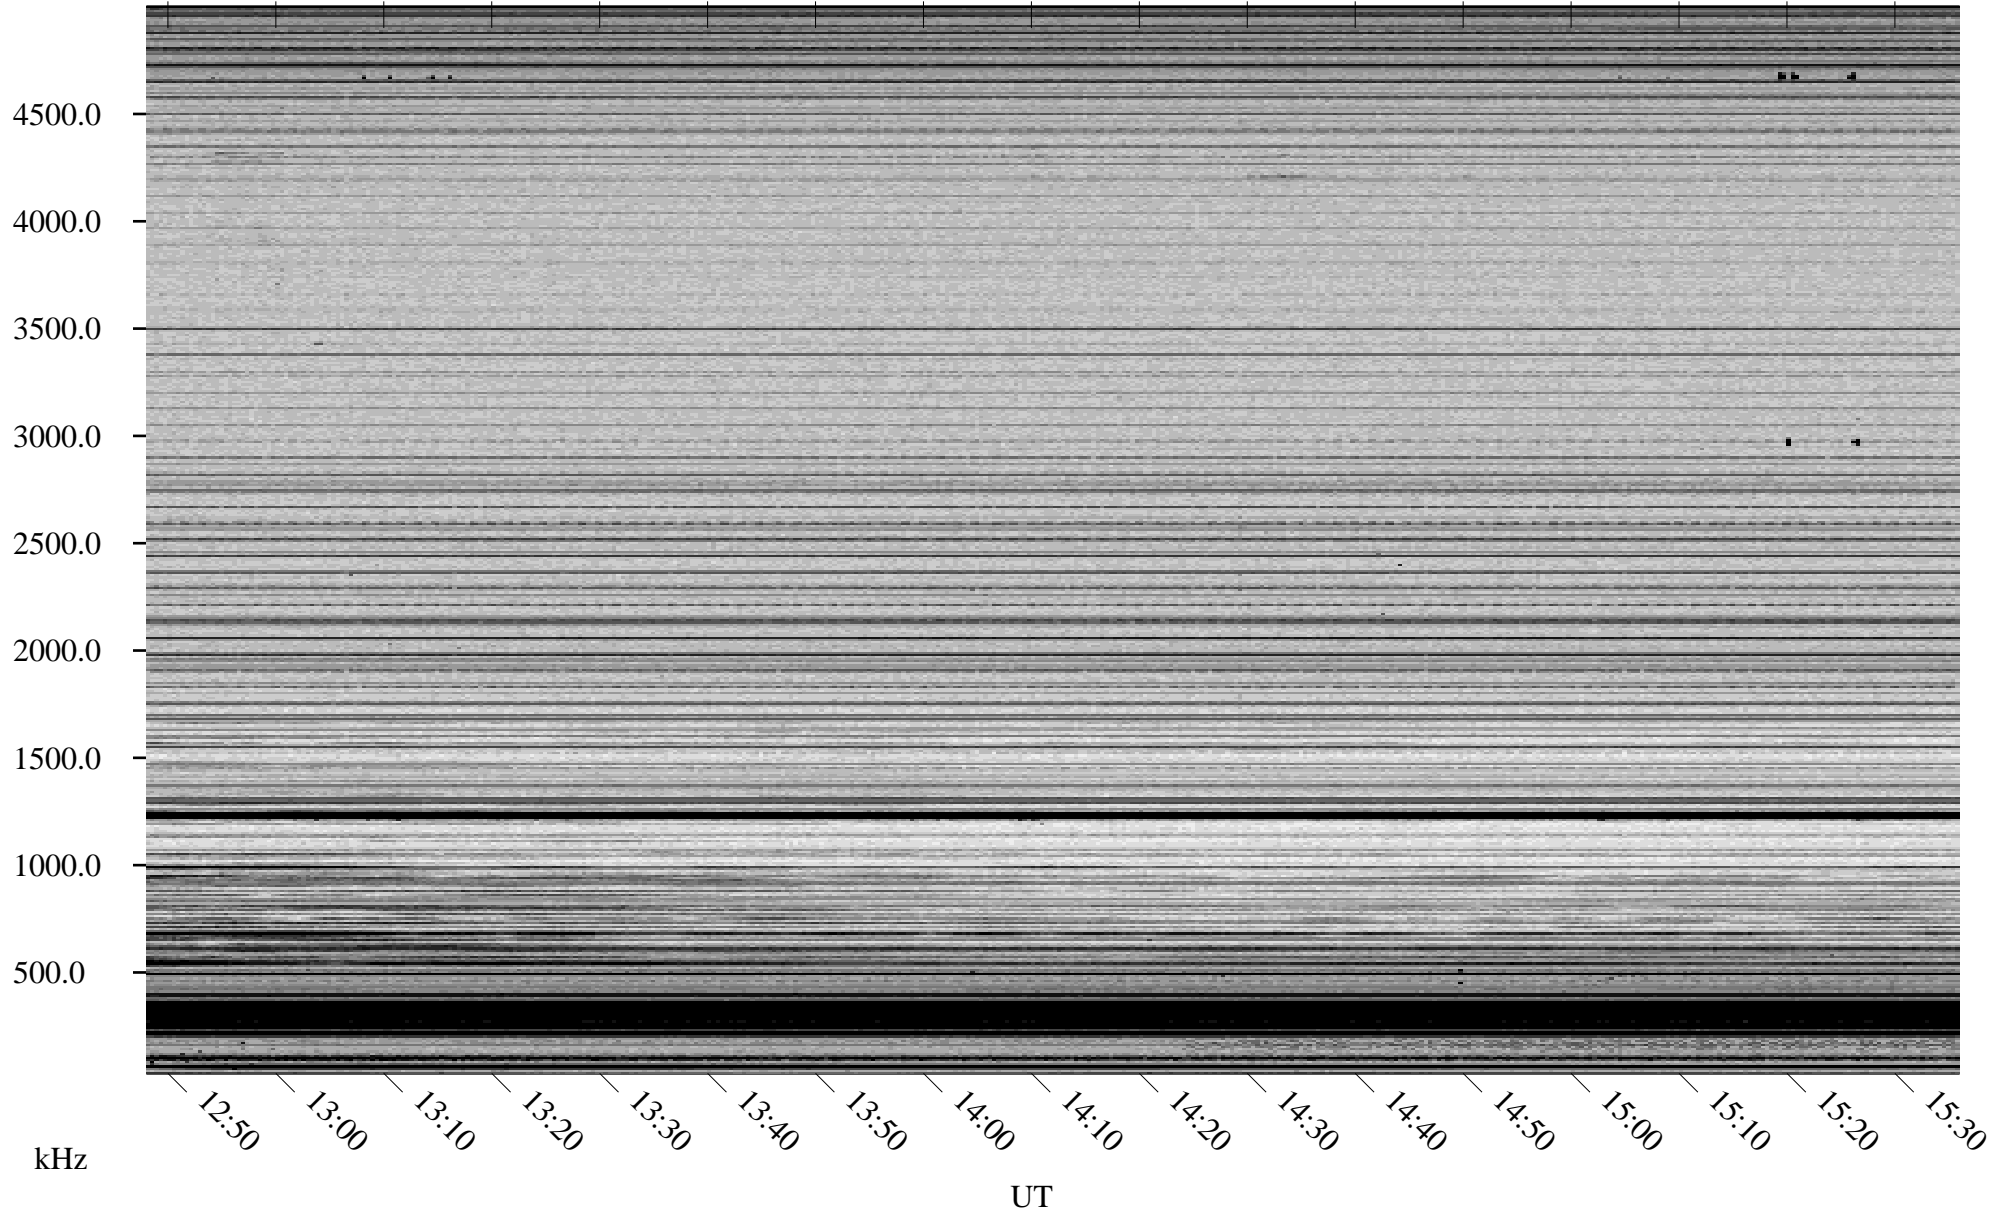

03/05/2007 Churchill, Manitoba

Linear Scale Black = 161 White = 15

CH07064L.R00m max_12

Page 1

03/05/2007 Churchill, Manitoba

Linear Scale Black = 161 White = 15

CH07064L.R00m max_12

Page 2

03/06/2007 Churchill, Manitoba

Linear Scale Black = 161 White = 15

CH07064L.R00m max_12

Page 3

03/06/2007 Churchill, Manitoba

Linear Scale Black = 161 White = 15

CH07064L.R00m max_12

Page 4

03/06/2007 Churchill, Manitoba

Linear Scale Black = 161 White = 15

CH07064L.R00m max_12

Page 5

03/06/2007 Churchill, Manitoba

Linear Scale Black = 161 White = 15

CH07064L.R00m max_12

Page 6

03/06/2007 Churchill, Manitoba

Linear Scale Black = 161 White = 15

CH07064L.R00m max_12

Page 7

03/06/2007 Churchill, Manitoba

Linear Scale Black = 161 White = 15

CH07064L.R00m max_12

Page 8