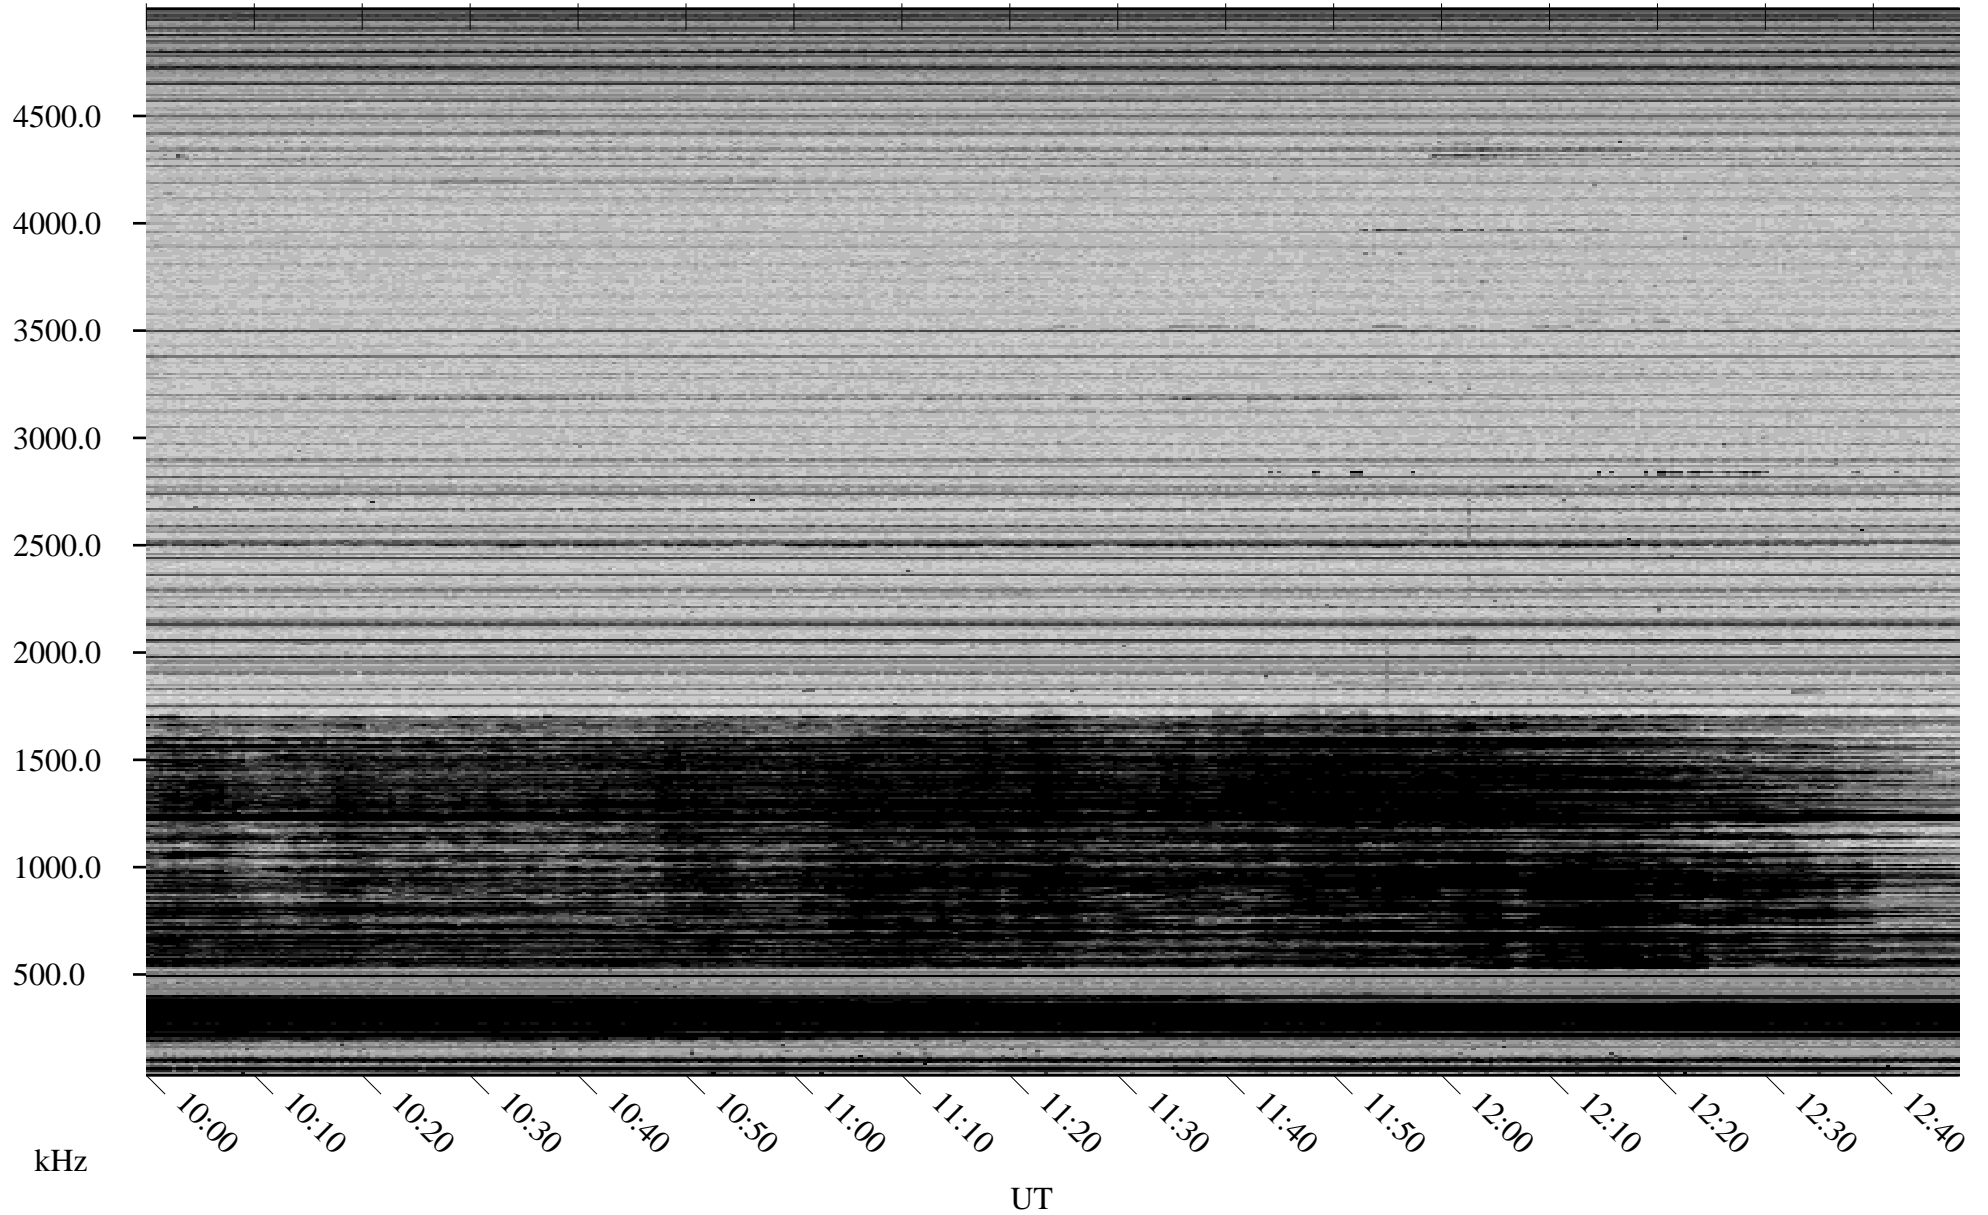

03/06/2007 Churchill, Manitoba

Linear Scale Black = 161 White = 15

CH07065L.R00m max_12

Page 1

03/06/2007 Churchill, Manitoba

Linear Scale Black = 161 White = 15

CH07065L.R00m max_12

Page 2

03/07/2007 Churchill, Manitoba

Linear Scale Black = 161 White = 15

CH07065L.R00m max_12

Page 3

03/07/2007 Churchill, Manitoba

Linear Scale Black = 161 White = 15

CH07065L.R00m max_12

Page 4

03/07/2007 Churchill, Manitoba

Linear Scale Black = 161 White = 15

CH07065L.R00m max_12

Page 5

03/07/2007 Churchill, Manitoba

Linear Scale Black = 161 White = 15

CH07065L.R00m max_12

Page 6

03/07/2007 Churchill, Manitoba

Linear Scale Black = 161 White = 15

CH07065L.R00m max_12

Page 7

03/07/2007 Churchill, Manitoba

Linear Scale Black = 161 White = 15

CH07065L.R00m max_12

Page 8