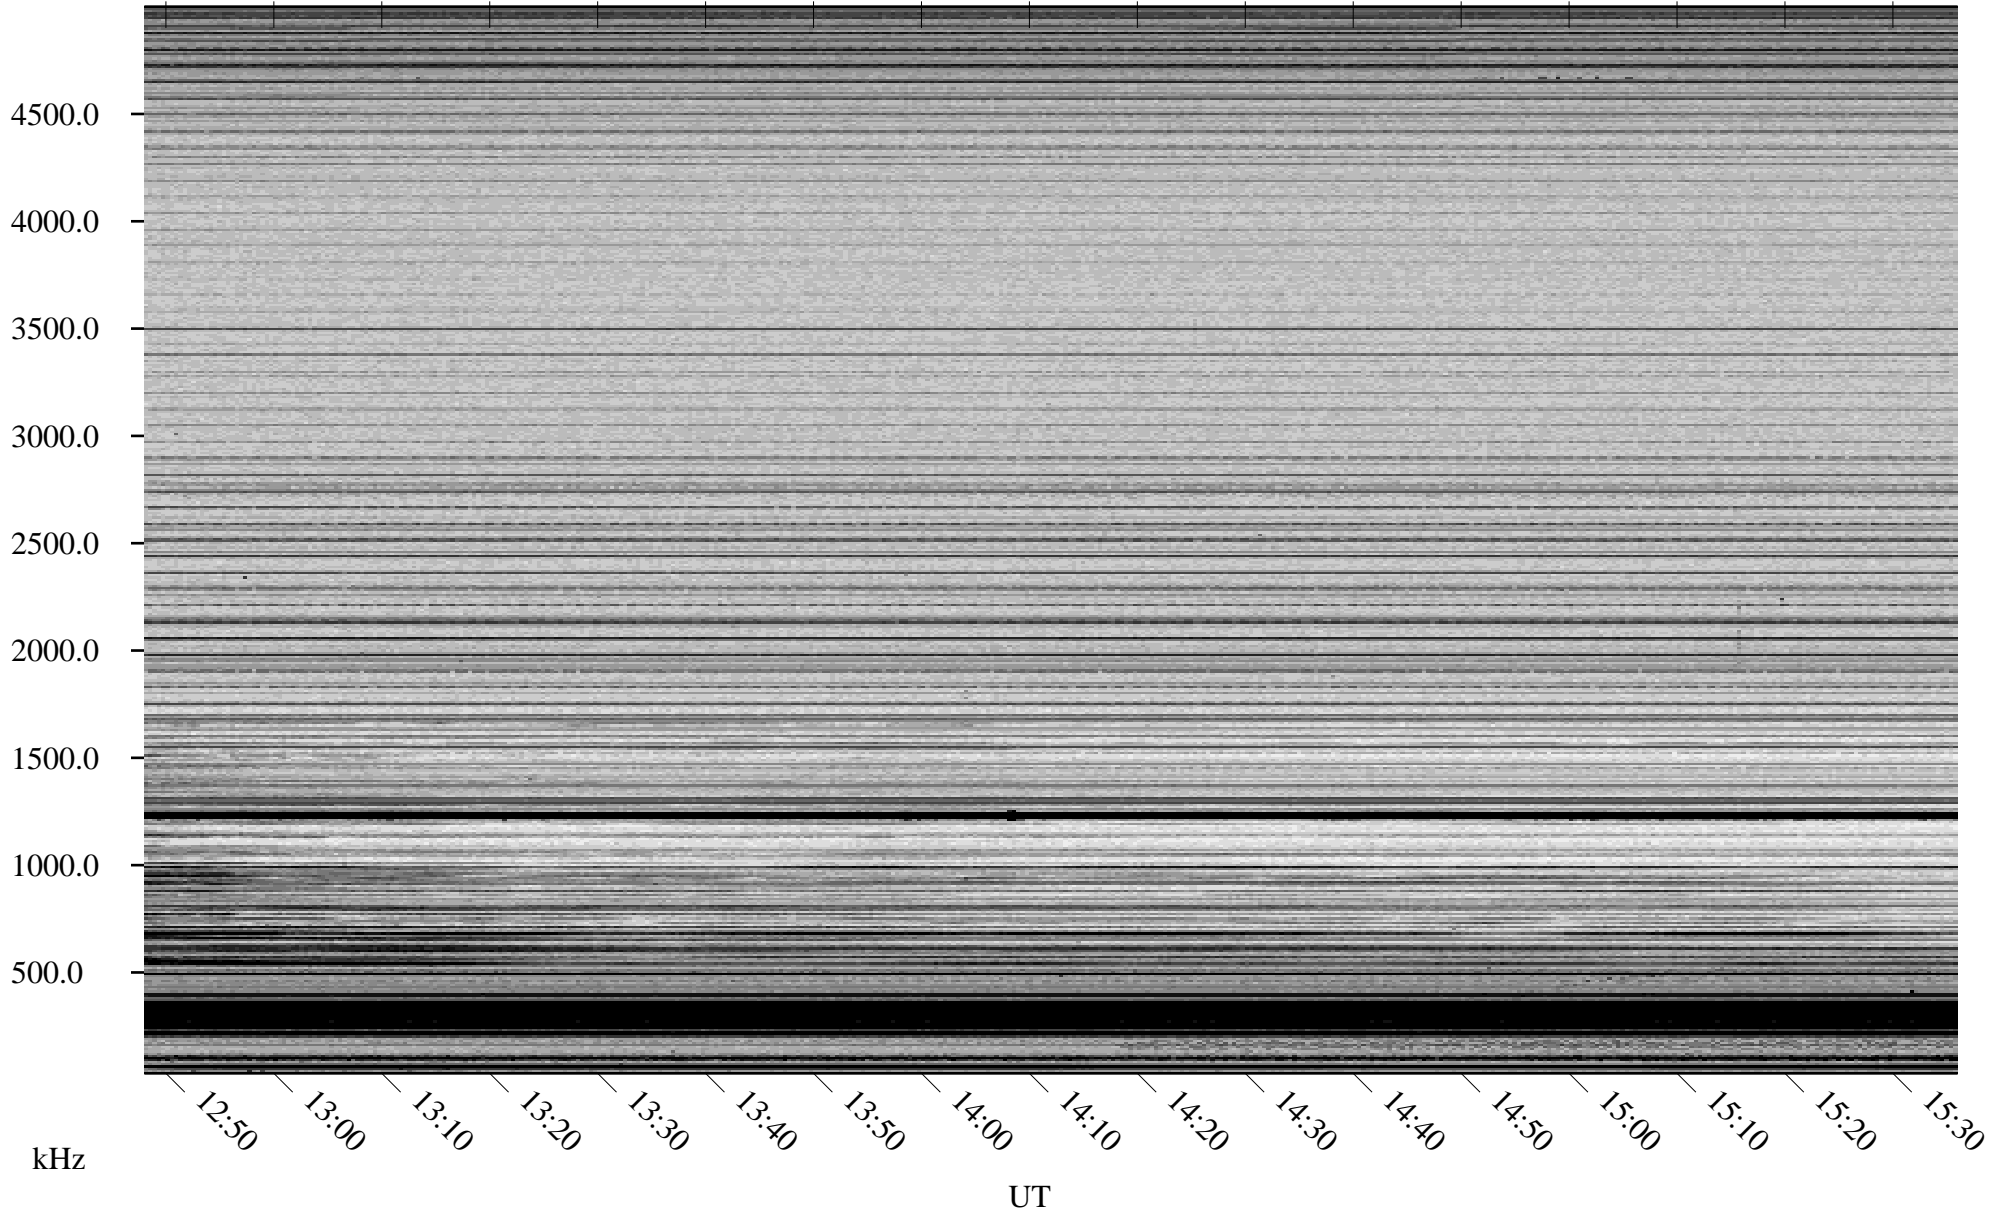

03/06/2007 Churchill, Manitoba

Linear Scale Black = 161 White = 15

CH07065L.R00m max_12

Page 1

03/06/2007 Churchill, Manitoba

Linear Scale Black = 161 White = 15

CH07065L.R00m max_12

Page 2

03/07/2007 Churchill, Manitoba

Linear Scale Black = 161 White = 15

CH07065L.R00m max_12

Page 3

03/07/2007 Churchill, Manitoba

Linear Scale Black = 161 White = 15

CH07065L.R00m max_12

Page 4

03/07/2007 Churchill, Manitoba

Linear Scale Black = 161 White = 15

CH07065L.R00m max_12

Page 5

03/07/2007 Churchill, Manitoba

Linear Scale Black = 161 White = 15

CH07065L.R00m max_12

Page 6

03/07/2007 Churchill, Manitoba

Linear Scale Black = 161 White = 15

CH07065L.R00m max_12

Page 7

03/07/2007 Churchill, Manitoba

Linear Scale Black = 161 White = 15

CH07065L.R00m max_12

Page 8