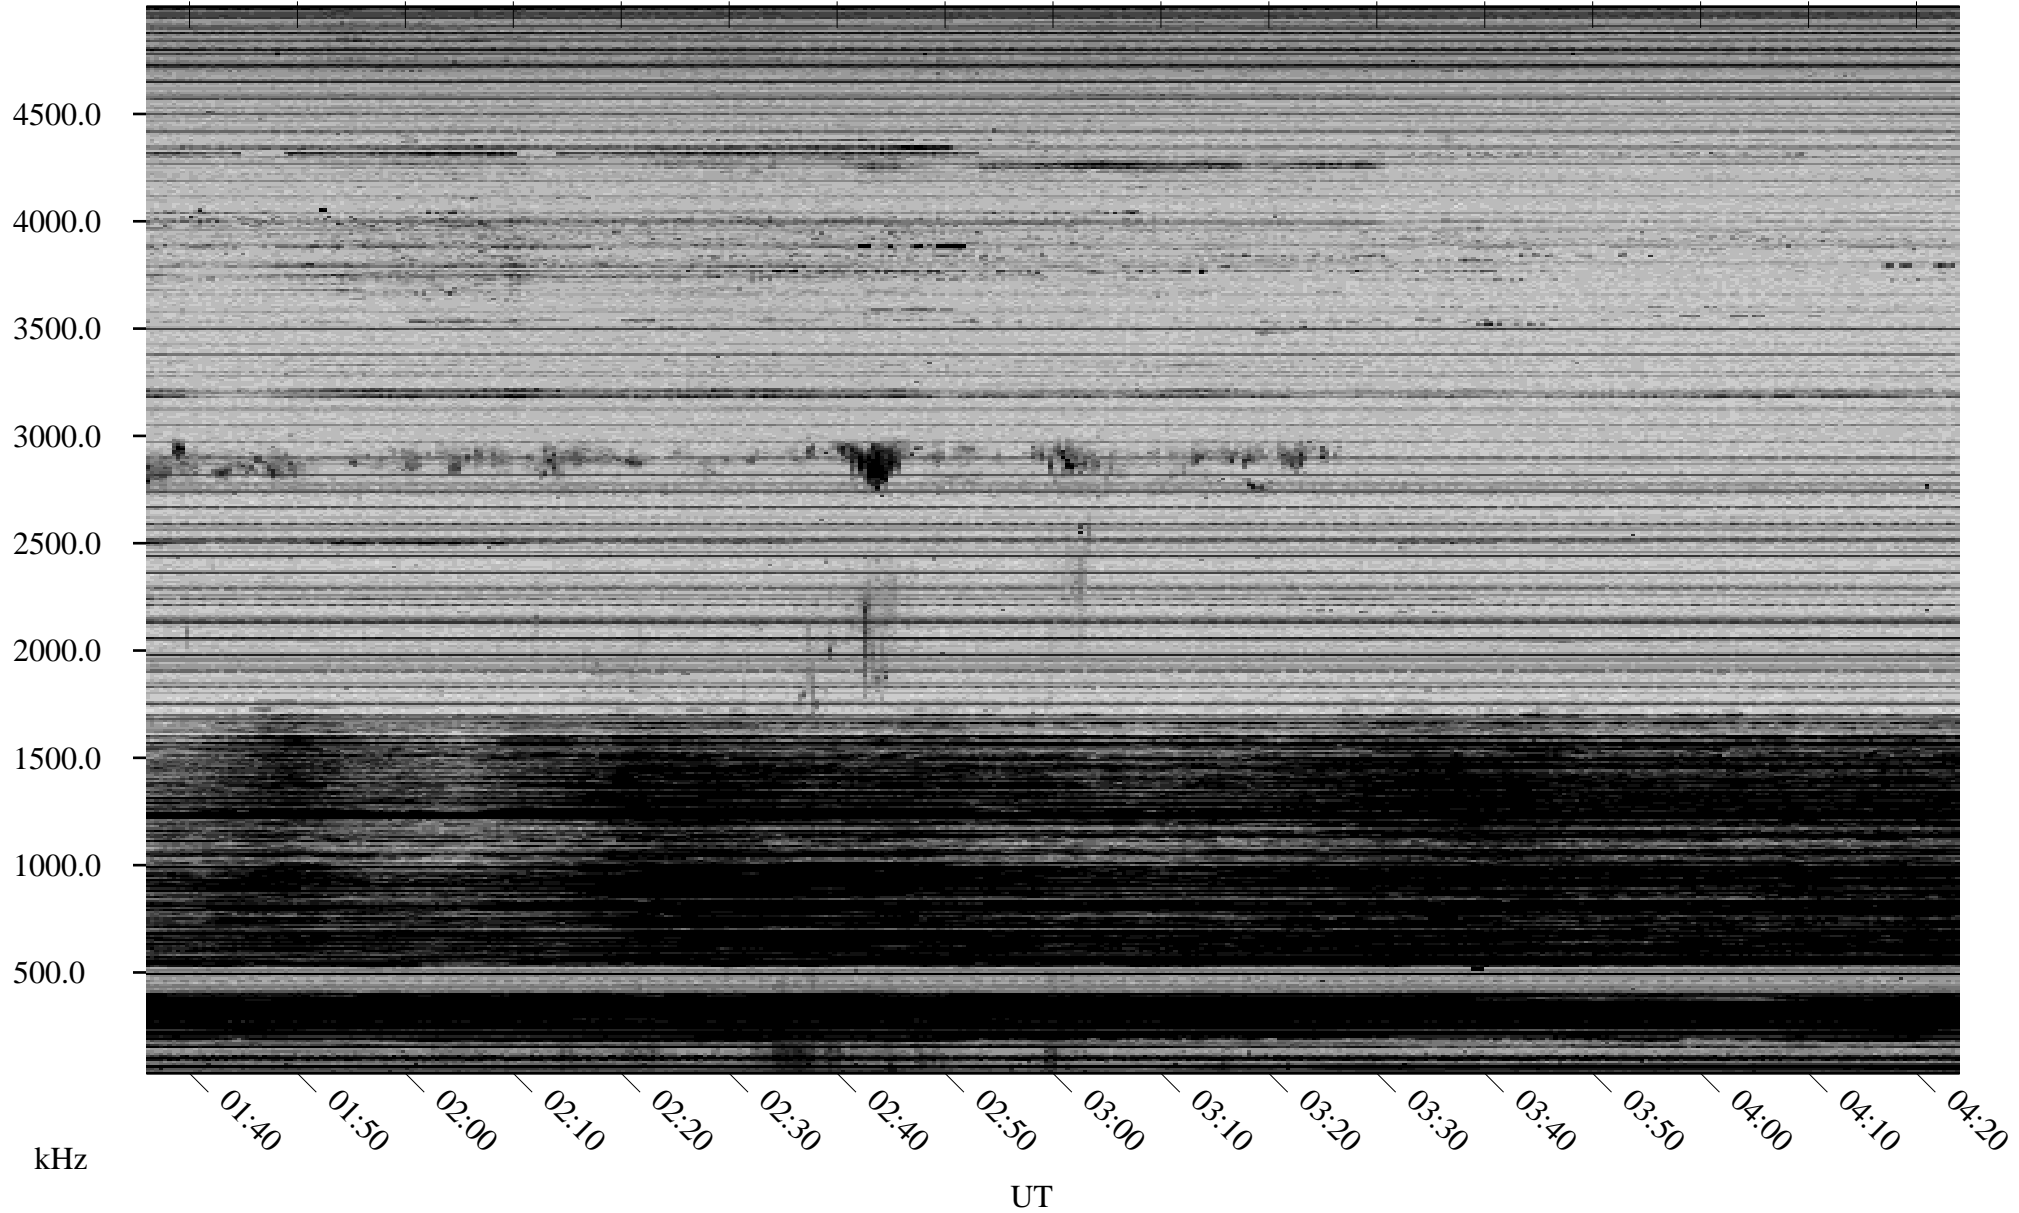

03/06/2007 Churchill, Manitoba

Linear Scale Black = 161 White = 15

CH07065L.R00m max_12

Page 1

03/06/2007 Churchill, Manitoba

Linear Scale Black = 161 White = 15

CH07065L.R00m max_12

Page 2

03/07/2007 Churchill, Manitoba

Linear Scale Black = 161 White = 15

CH07065L.R00m max_12

Page 3

03/07/2007 Churchill, Manitoba

Linear Scale Black = 161 White = 15

CH07065L.R00m max_12

Page 4

03/07/2007 Churchill, Manitoba

Linear Scale Black = 161 White = 15

CH07065L.R00m max_12

Page 5

03/07/2007 Churchill, Manitoba

Linear Scale Black = 161 White = 15

CH07065L.R00m max_12

Page 6

03/07/2007 Churchill, Manitoba

Linear Scale Black = 161 White = 15

CH07065L.R00m max_12

Page 7

03/07/2007 Churchill, Manitoba

Linear Scale Black = 161 White = 15

CH07065L.R00m max_12

Page 8