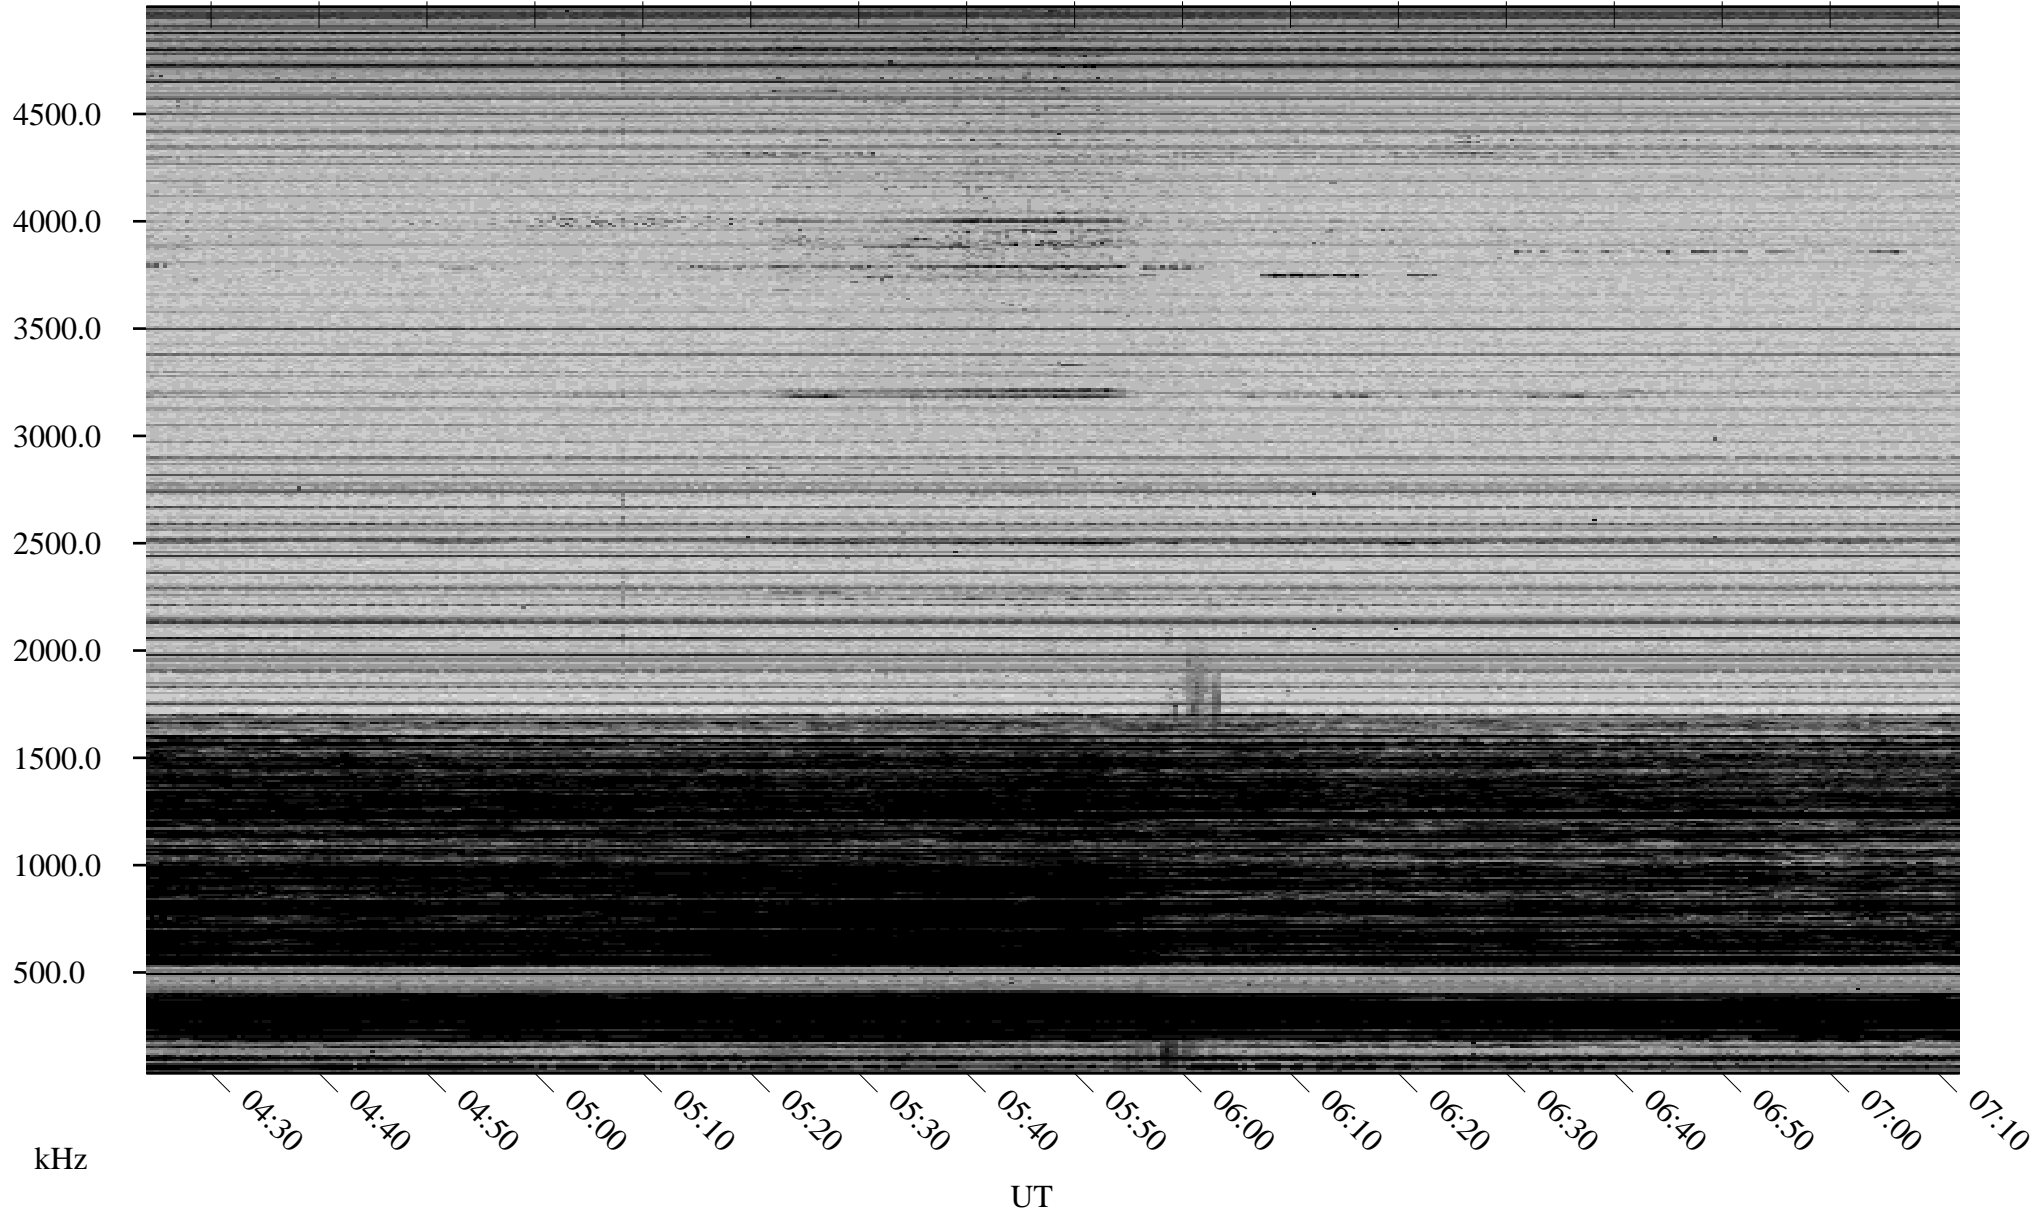

03/06/2007 Churchill, Manitoba

Linear Scale Black = 161 White = 15

CH07065L.R00m max_12

Page 1

03/06/2007 Churchill, Manitoba

Linear Scale Black = 161 White = 15

CH07065L.R00m max_12

Page 2

03/07/2007 Churchill, Manitoba

Linear Scale Black = 161 White = 15

CH07065L.R00m max_12

Page 3

03/07/2007 Churchill, Manitoba

Linear Scale Black = 161 White = 15

CH07065L.R00m max_12

Page 4

03/07/2007 Churchill, Manitoba

Linear Scale Black = 161 White = 15

CH07065L.R00m max_12

Page 5

03/07/2007 Churchill, Manitoba

Linear Scale Black = 161 White = 15

CH07065L.R00m max_12

Page 6

03/07/2007 Churchill, Manitoba

Linear Scale Black = 161 White = 15

CH07065L.R00m max_12

Page 7

03/07/2007 Churchill, Manitoba

Linear Scale Black = 161 White = 15

CH07065L.R00m max_12

Page 8