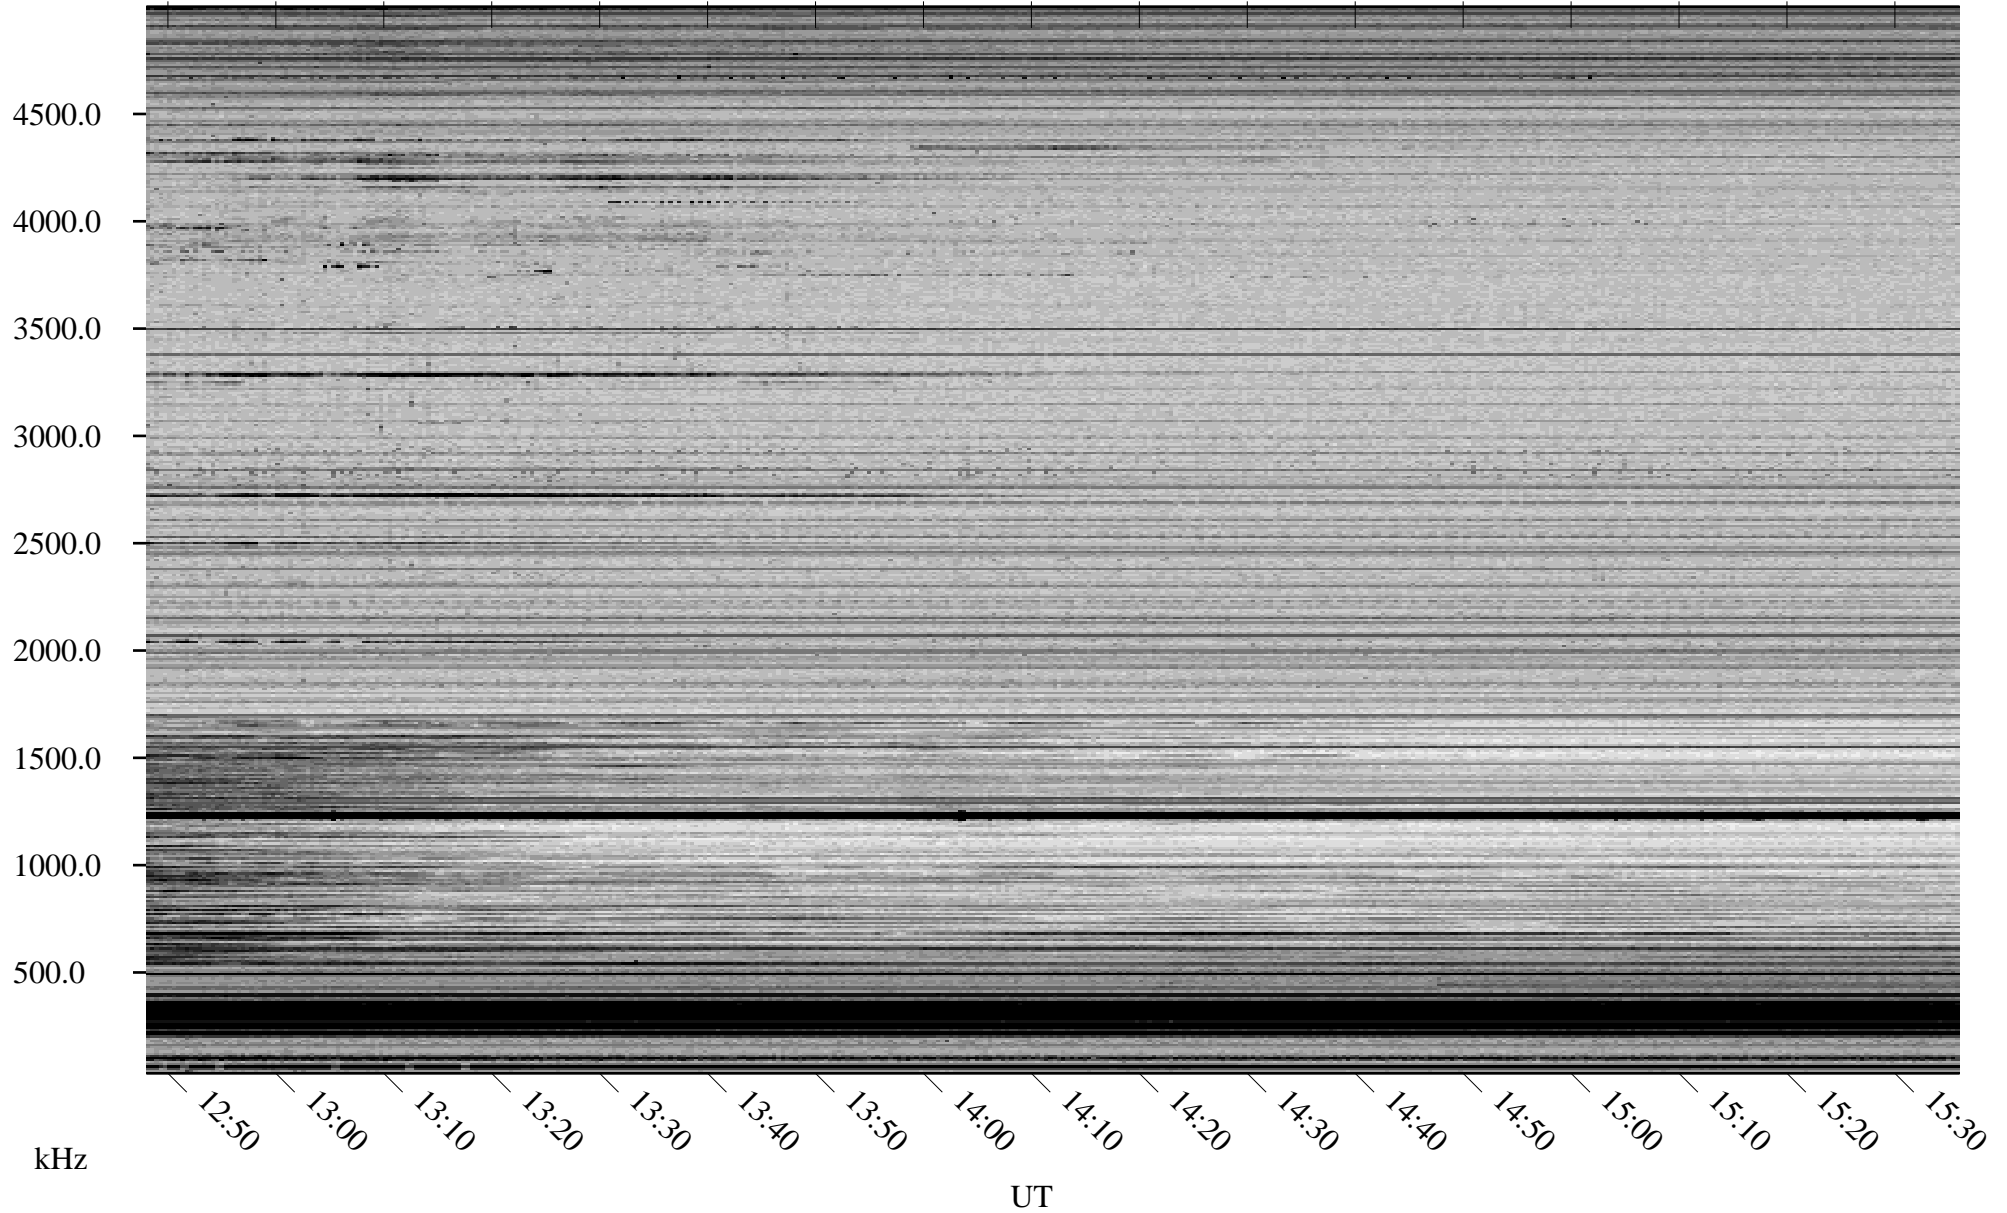

03/07/2007 Churchill, Manitoba

Linear Scale Black = 161 White = 15

CH07066L.R00m max_12

Page 1

03/07/2007 Churchill, Manitoba

Linear Scale Black = 161 White = 15

CH07066L.R00m max_12

Page 2

03/08/2007 Churchill, Manitoba

Linear Scale Black = 161 White = 15

CH07066L.R00m max_12

Page 3

03/08/2007 Churchill, Manitoba

Linear Scale Black = 161 White = 15

CH07066L.R00m max_12

Page 4

03/08/2007 Churchill, Manitoba

Linear Scale Black = 161 White = 15

CH07066L.R00m max_12

Page 5

03/08/2007 Churchill, Manitoba

Linear Scale Black = 161 White = 15

CH07066L.R00m max_12

Page 6

03/08/2007 Churchill, Manitoba

Linear Scale Black = 161 White = 15

CH07066L.R00m max_12

Page 7

03/08/2007 Churchill, Manitoba

Linear Scale Black = 161 White = 15

CH07066L.R00m max_12

Page 8