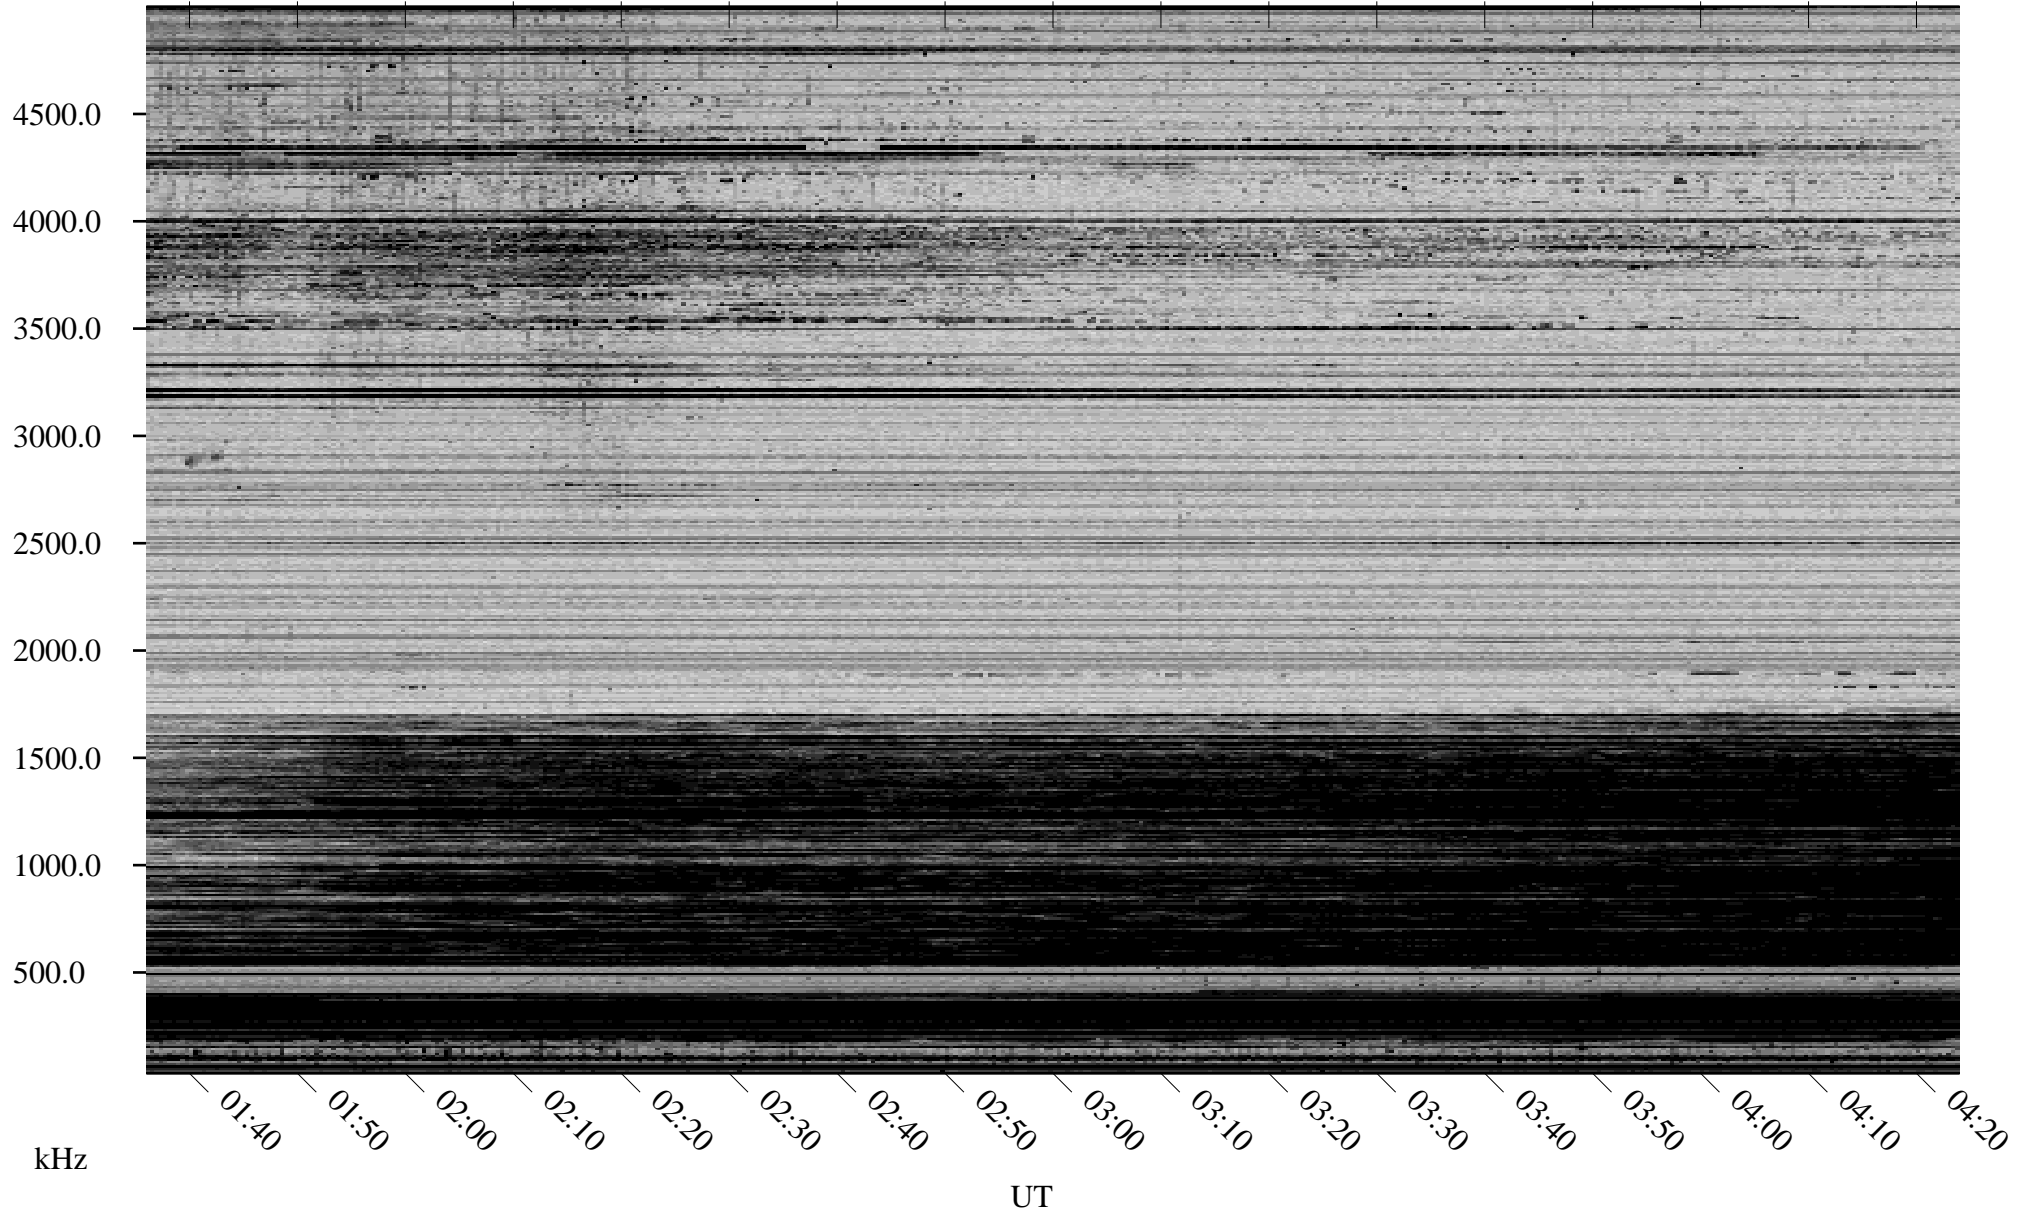

03/07/2007 Churchill, Manitoba

Linear Scale Black = 161 White = 15

CH07066L.R00m max_12

Page 1

03/07/2007 Churchill, Manitoba

Linear Scale Black = 161 White = 15

CH07066L.R00m max_12

Page 2

03/08/2007 Churchill, Manitoba

Linear Scale Black = 161 White = 15

CH07066L.R00m max_12

Page 3

03/08/2007 Churchill, Manitoba

Linear Scale Black = 161 White = 15

CH07066L.R00m max_12

Page 4

03/08/2007 Churchill, Manitoba

Linear Scale Black = 161 White = 15

CH07066L.R00m max_12

Page 5

03/08/2007 Churchill, Manitoba

Linear Scale Black = 161 White = 15

CH07066L.R00m max_12

Page 6

03/08/2007 Churchill, Manitoba

Linear Scale Black = 161 White = 15

CH07066L.R00m max_12

Page 7

03/08/2007 Churchill, Manitoba

Linear Scale Black = 161 White = 15

CH07066L.R00m max_12

Page 8