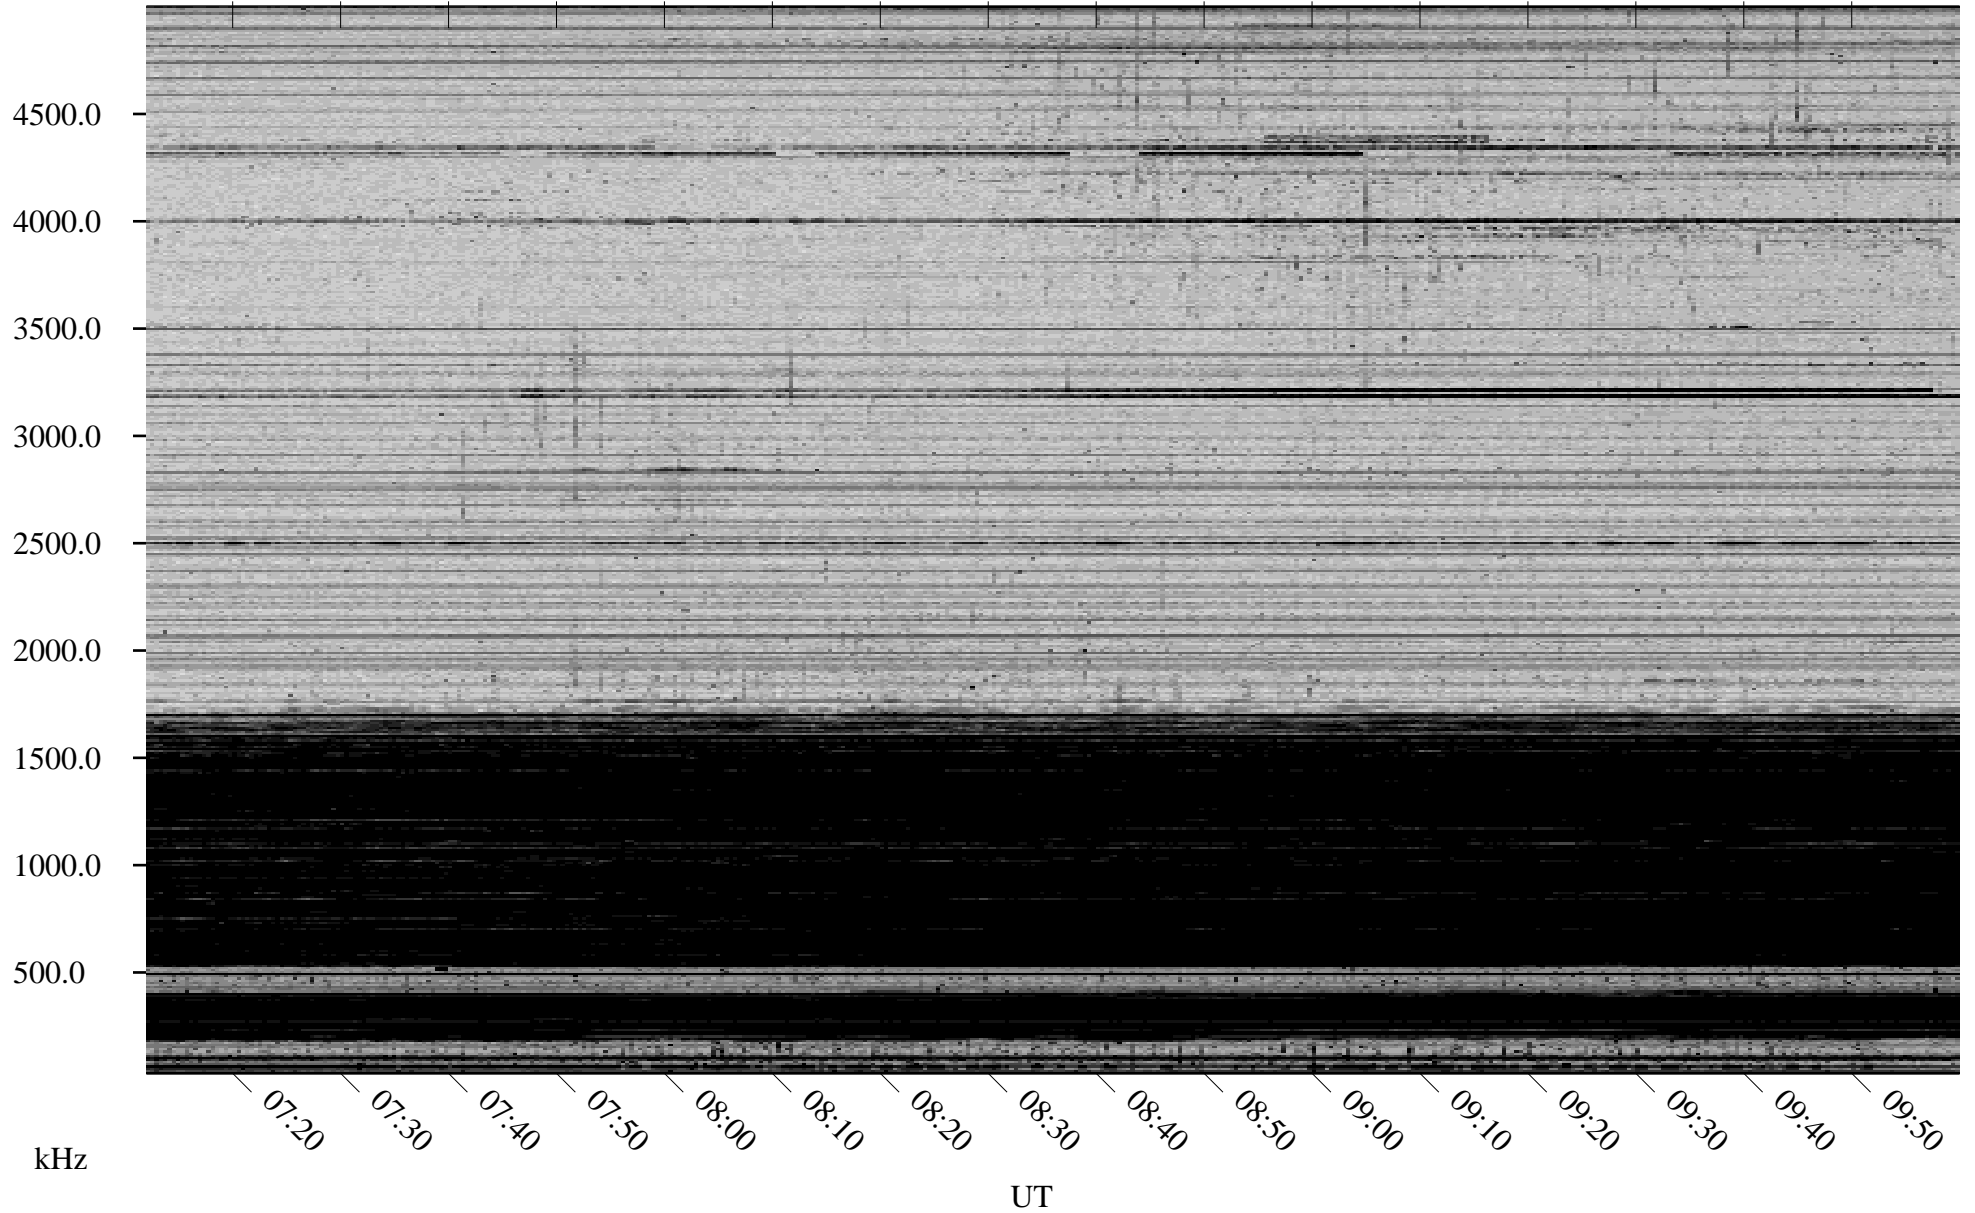

03/07/2007 Churchill, Manitoba

Linear Scale Black = 161 White = 15

CH07066L.R00m max_12

Page 1

03/07/2007 Churchill, Manitoba

Linear Scale Black = 161 White = 15

CH07066L.R00m max_12

Page 2

03/08/2007 Churchill, Manitoba

Linear Scale Black = 161 White = 15

CH07066L.R00m max_12

Page 3

03/08/2007 Churchill, Manitoba

Linear Scale Black = 161 White = 15

CH07066L.R00m max_12

Page 4

03/08/2007 Churchill, Manitoba

Linear Scale Black = 161 White = 15

CH07066L.R00m max_12

Page 5

03/08/2007 Churchill, Manitoba

Linear Scale Black = 161 White = 15

CH07066L.R00m max_12

Page 6

03/08/2007 Churchill, Manitoba

Linear Scale Black = 161 White = 15

CH07066L.R00m max_12

Page 7

03/08/2007 Churchill, Manitoba

Linear Scale Black = 161 White = 15

CH07066L.R00m max_12

Page 8