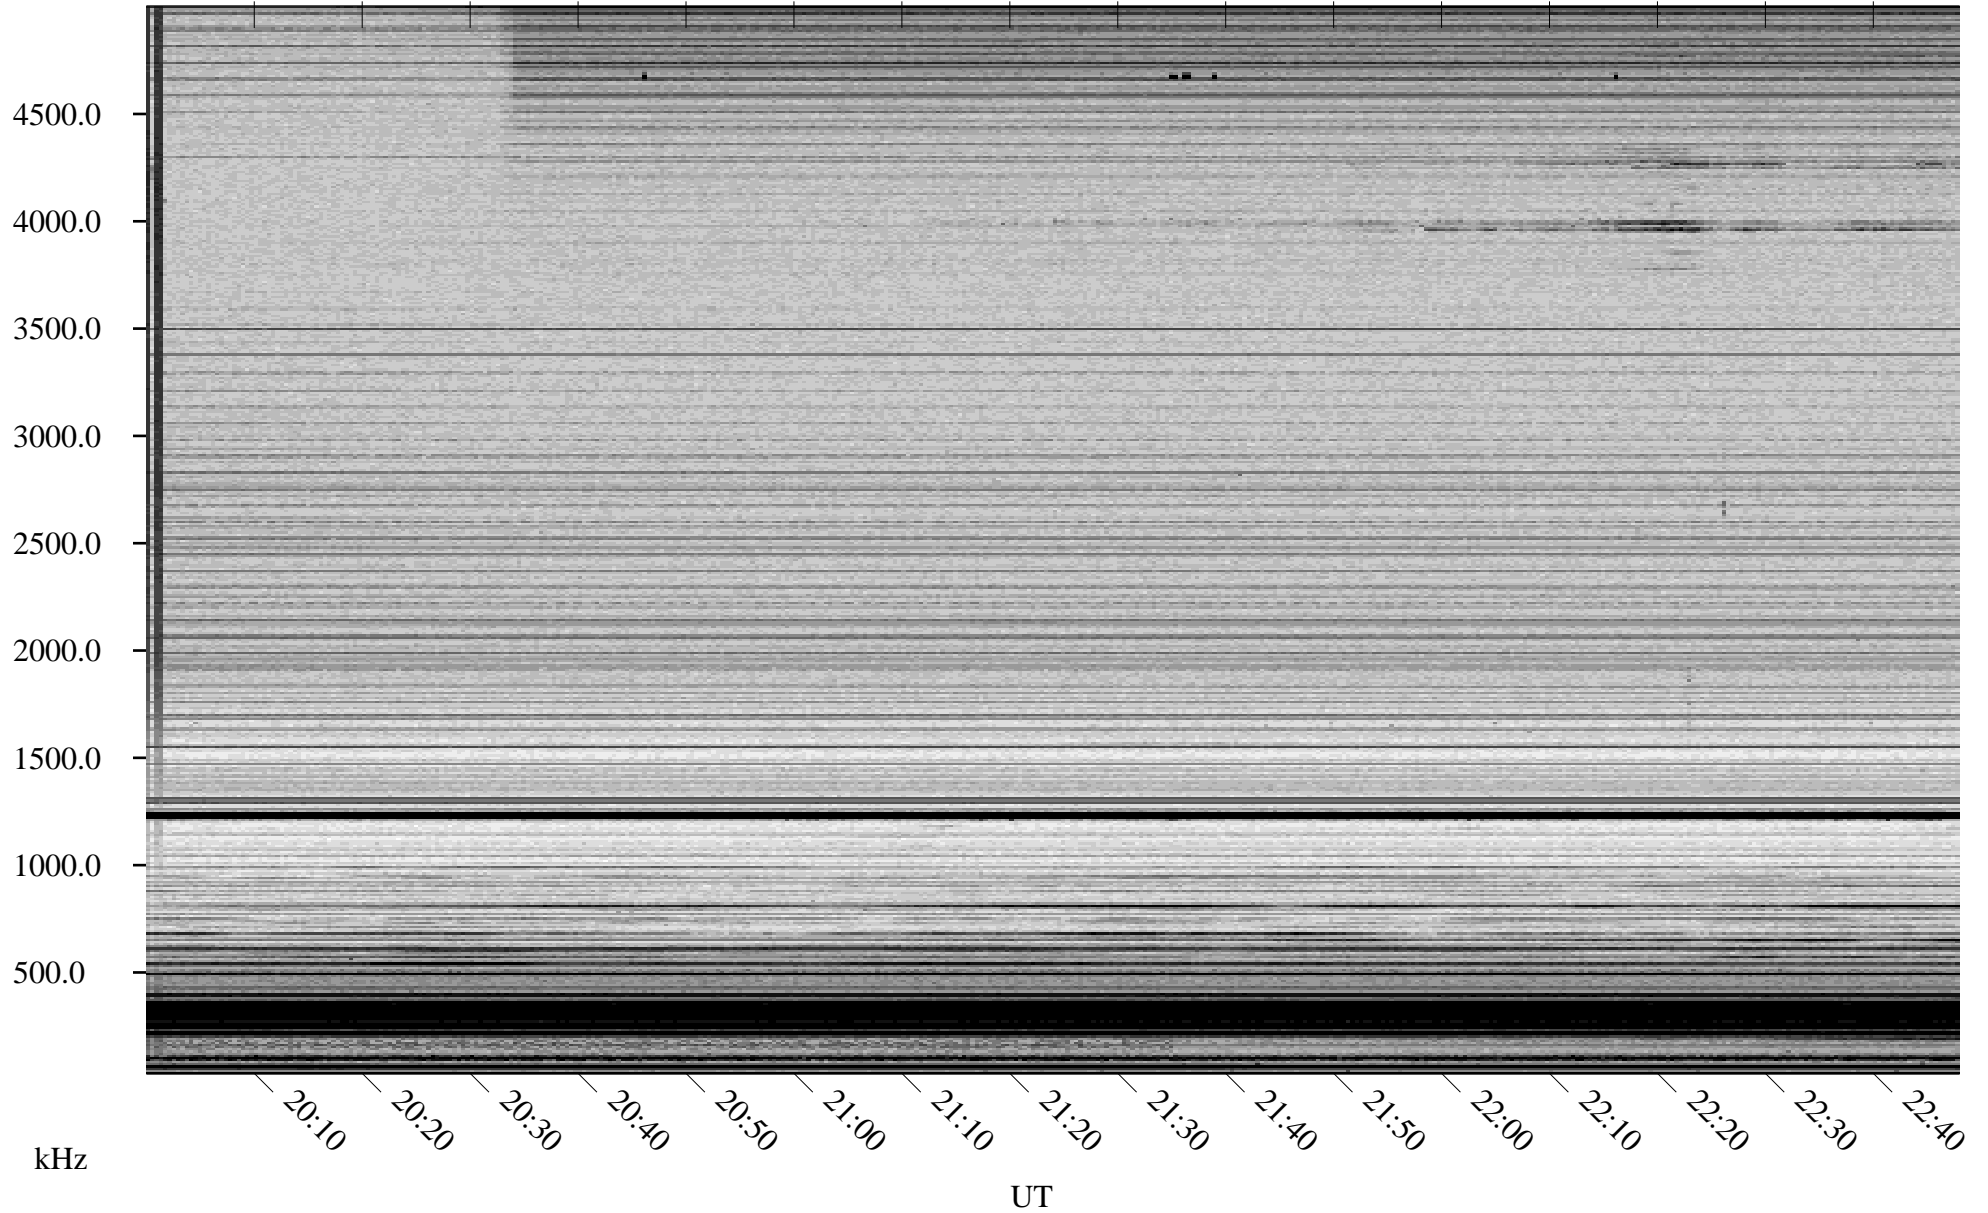

03/07/2007 Churchill, Manitoba

Linear Scale Black = 161 White = 15

CH07066L.R00m max_12

Page 1

03/07/2007 Churchill, Manitoba

Linear Scale Black = 161 White = 15

CH07066L.R00m max_12

Page 2

03/08/2007 Churchill, Manitoba

Linear Scale Black = 161 White = 15

CH07066L.R00m max_12

Page 3

03/08/2007 Churchill, Manitoba

Linear Scale Black = 161 White = 15

CH07066L.R00m max_12

Page 4

03/08/2007 Churchill, Manitoba

Linear Scale Black = 161 White = 15

CH07066L.R00m max_12

Page 5

03/08/2007 Churchill, Manitoba

Linear Scale Black = 161 White = 15

CH07066L.R00m max_12

Page 6

03/08/2007 Churchill, Manitoba

Linear Scale Black = 161 White = 15

CH07066L.R00m max_12

Page 7

03/08/2007 Churchill, Manitoba

Linear Scale Black = 161 White = 15

CH07066L.R00m max_12

Page 8