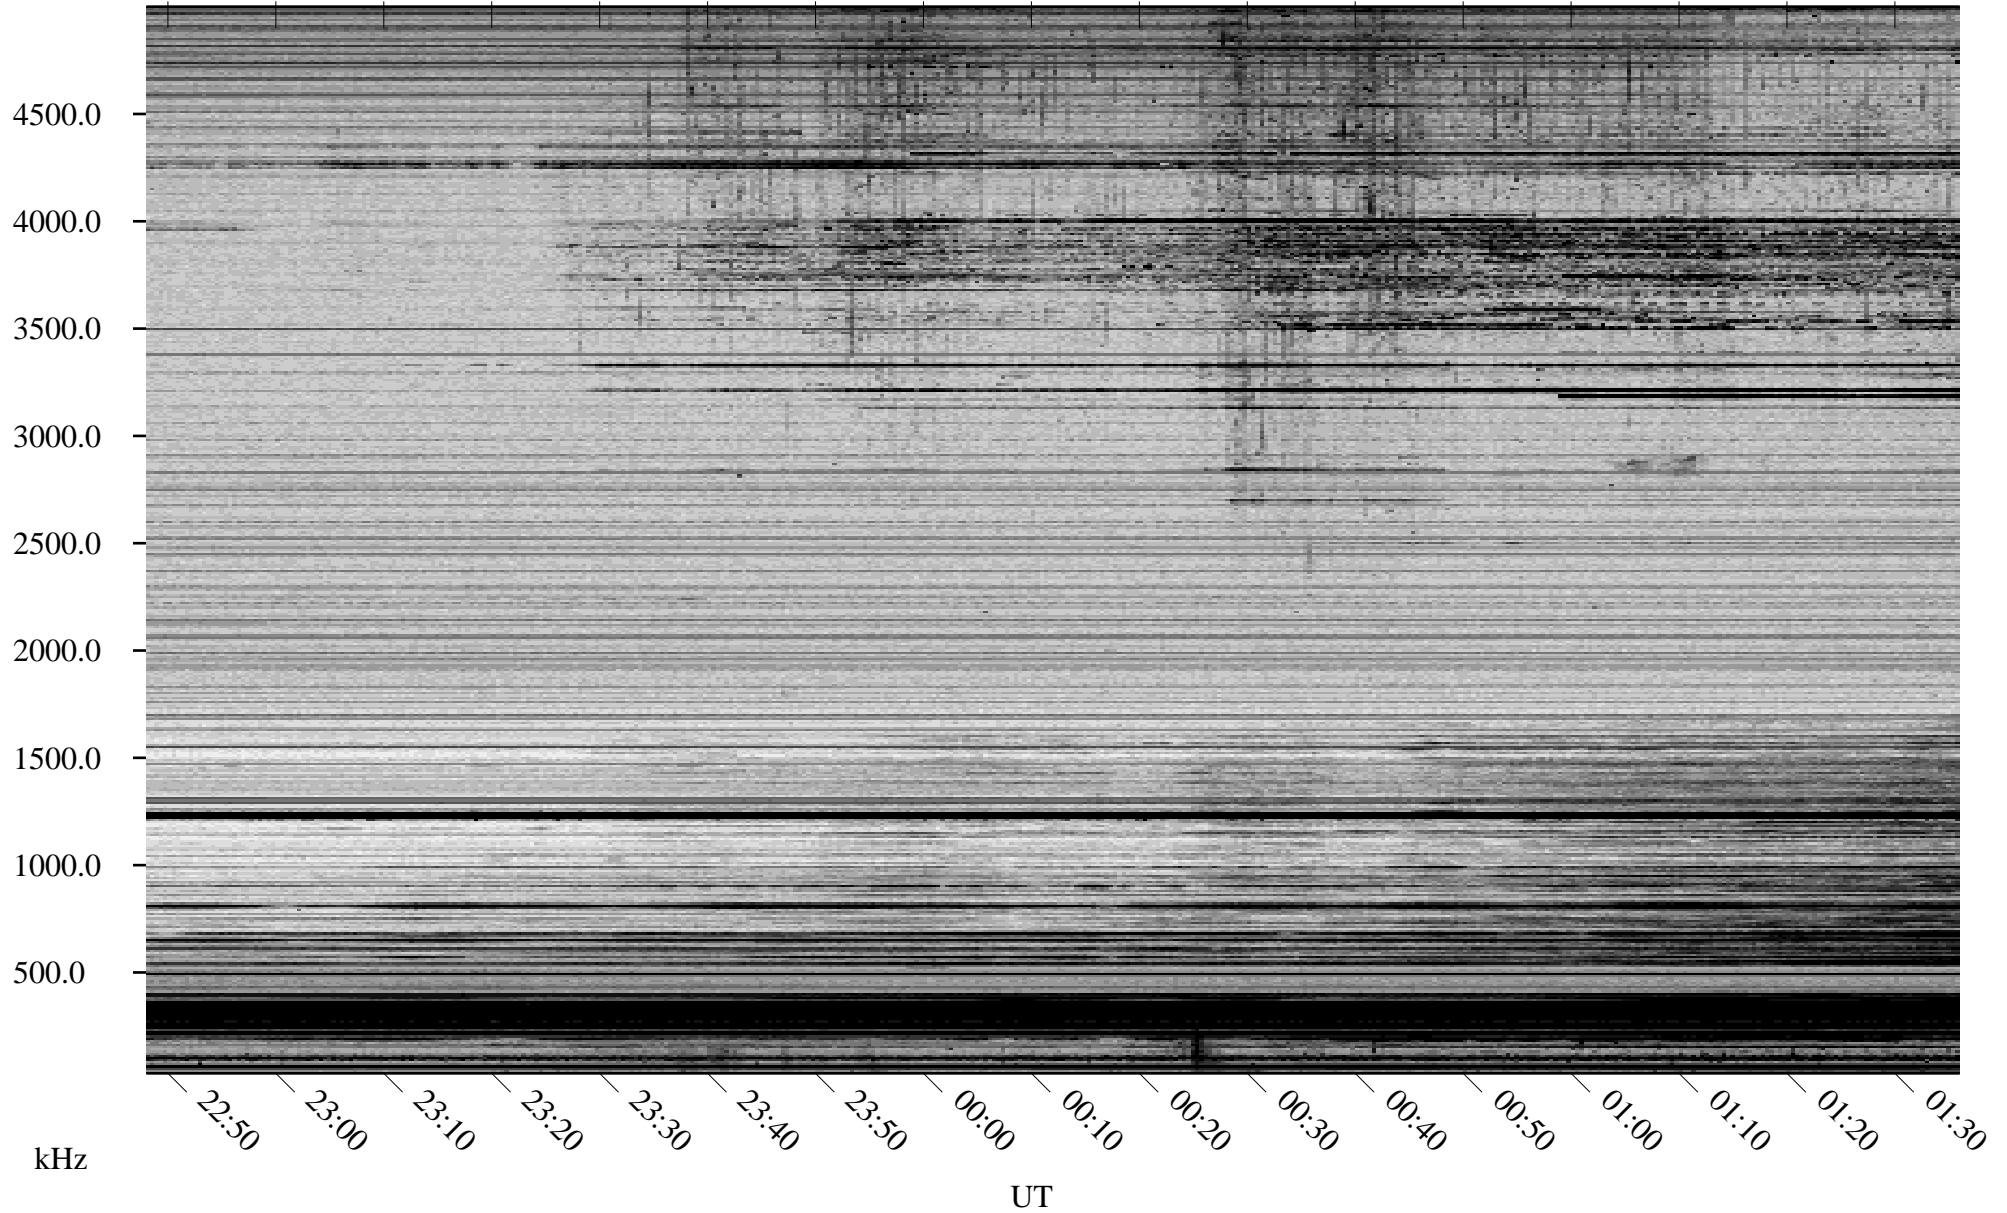

03/07/2007 Churchill, Manitoba

Linear Scale Black = 161 White = 15

CH07066L.R00m max_12

Page 1

03/07/2007 Churchill, Manitoba

Linear Scale Black = 161 White = 15

CH07066L.R00m max_12

Page 2

03/08/2007 Churchill, Manitoba

Linear Scale Black = 161 White = 15

CH07066L.R00m max_12

Page 3

03/08/2007 Churchill, Manitoba

Linear Scale Black = 161 White = 15

CH07066L.R00m max_12

Page 4

03/08/2007 Churchill, Manitoba

Linear Scale Black = 161 White = 15

CH07066L.R00m max_12

Page 5

03/08/2007 Churchill, Manitoba

Linear Scale Black = 161 White = 15

CH07066L.R00m max_12

Page 6

03/08/2007 Churchill, Manitoba

Linear Scale Black = 161 White = 15

CH07066L.R00m max_12

Page 7

03/08/2007 Churchill, Manitoba

Linear Scale Black = 161 White = 15

CH07066L.R00m max_12

Page 8