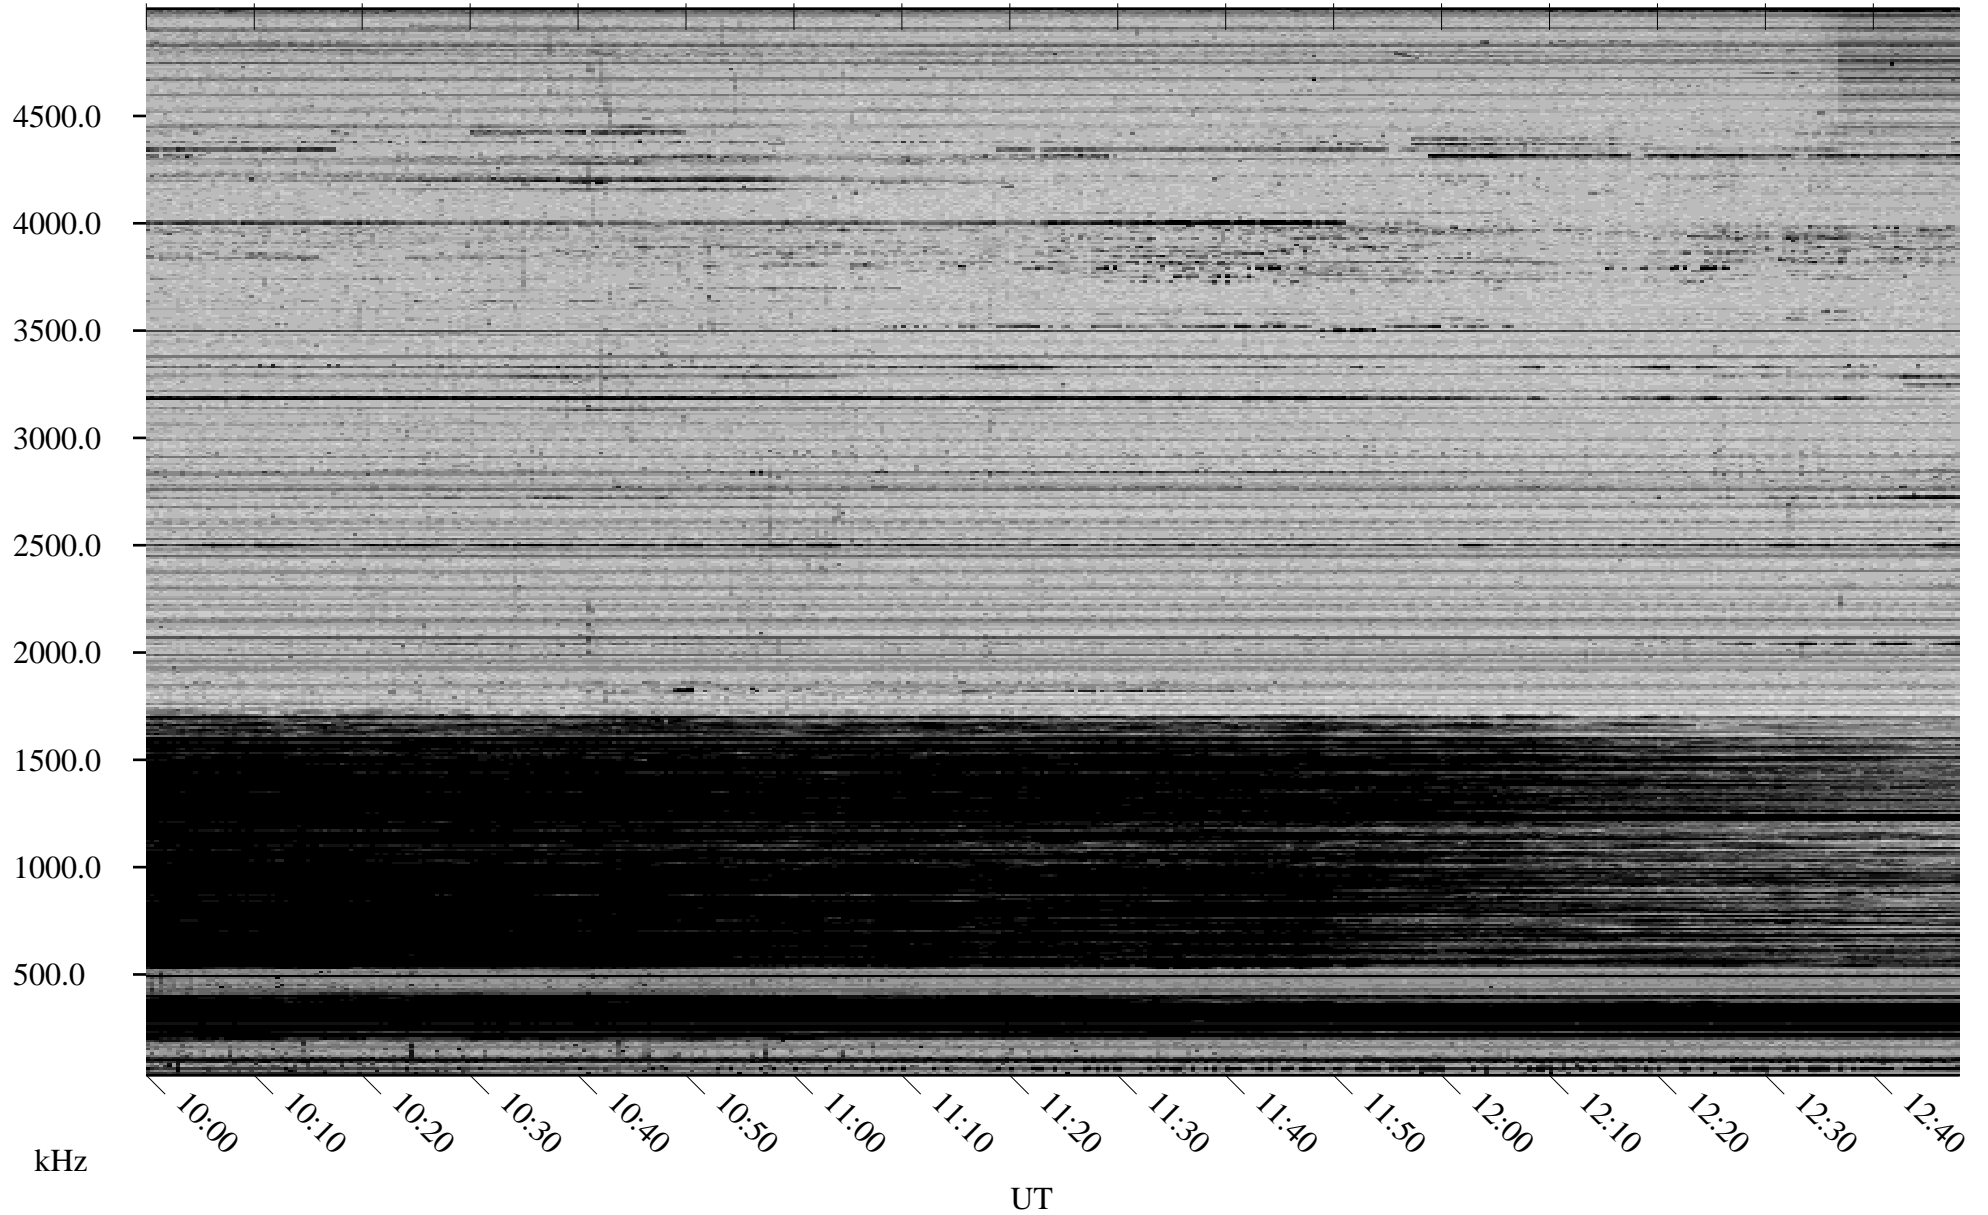

03/07/2007 Churchill, Manitoba

Linear Scale Black = 161 White = 15

CH07066L.R00m max_12

Page 1

03/07/2007 Churchill, Manitoba

Linear Scale Black = 161 White = 15

CH07066L.R00m max_12

Page 2

03/08/2007 Churchill, Manitoba

Linear Scale Black = 161 White = 15

CH07066L.R00m max_12

Page 3

03/08/2007 Churchill, Manitoba

Linear Scale Black = 161 White = 15

CH07066L.R00m max_12

Page 4

03/08/2007 Churchill, Manitoba

Linear Scale Black = 161 White = 15

CH07066L.R00m max_12

Page 5

03/08/2007 Churchill, Manitoba

Linear Scale Black = 161 White = 15

CH07066L.R00m max_12

Page 6

03/08/2007 Churchill, Manitoba

Linear Scale Black = 161 White = 15

CH07066L.R00m max_12

Page 7

03/08/2007 Churchill, Manitoba

Linear Scale Black = 161 White = 15

CH07066L.R00m max_12

Page 8