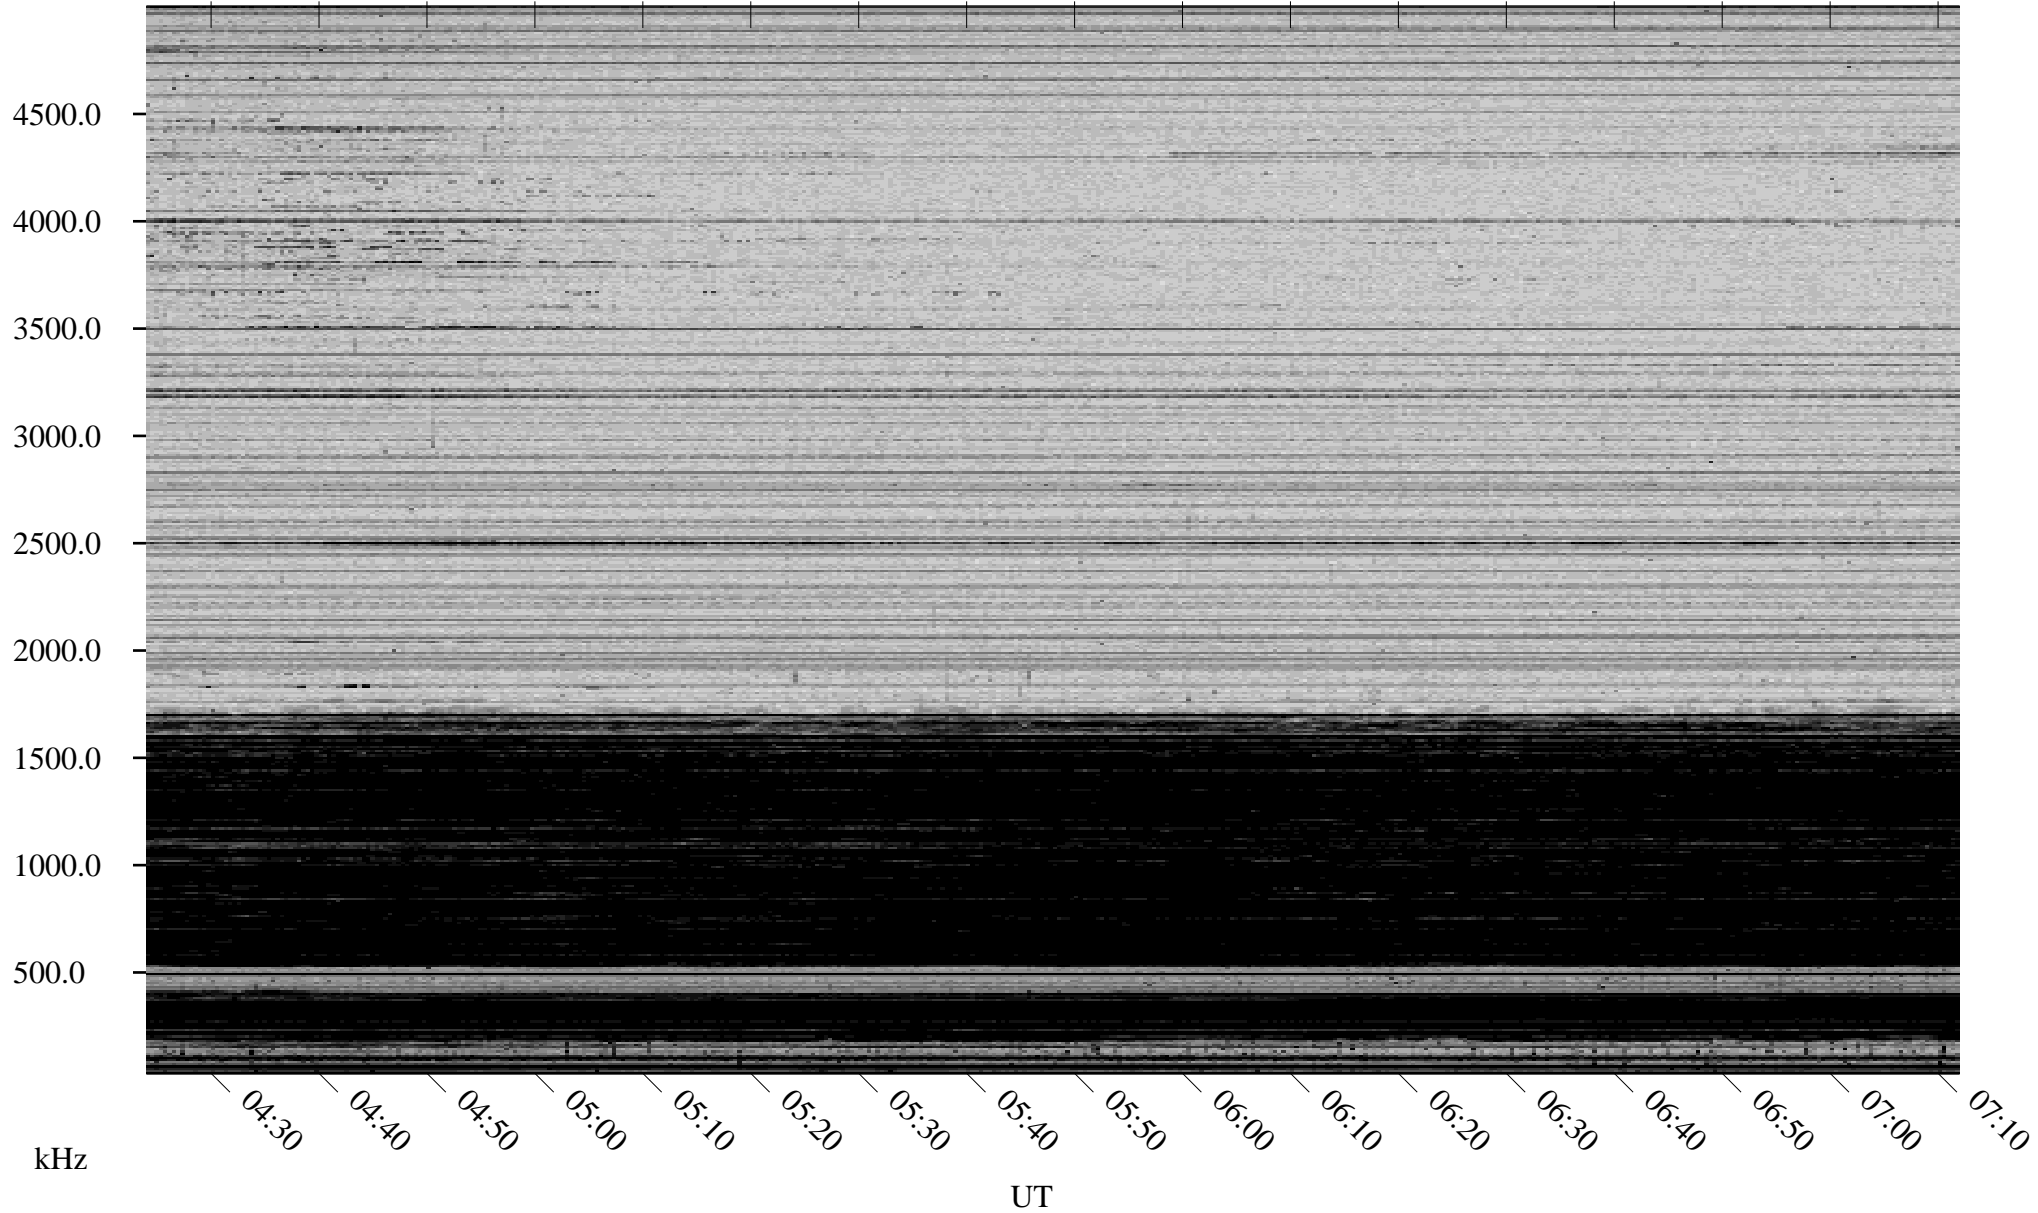

03/07/2007 Churchill, Manitoba

Linear Scale Black = 161 White = 15

CH07066L.R00m max_12

Page 1

03/07/2007 Churchill, Manitoba

Linear Scale Black = 161 White = 15

CH07066L.R00m max_12

Page 2

03/08/2007 Churchill, Manitoba

Linear Scale Black = 161 White = 15

CH07066L.R00m max_12

Page 3

03/08/2007 Churchill, Manitoba

Linear Scale Black = 161 White = 15

CH07066L.R00m max_12

Page 4

03/08/2007 Churchill, Manitoba

Linear Scale Black = 161 White = 15

CH07066L.R00m max_12

Page 5

03/08/2007 Churchill, Manitoba

Linear Scale Black = 161 White = 15

CH07066L.R00m max_12

Page 6

03/08/2007 Churchill, Manitoba

Linear Scale Black = 161 White = 15

CH07066L.R00m max_12

Page 7

03/08/2007 Churchill, Manitoba

Linear Scale Black = 161 White = 15

CH07066L.R00m max_12

Page 8